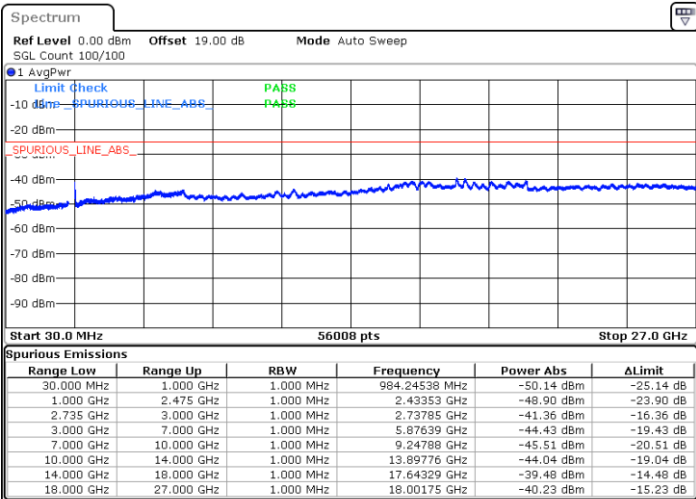

Date: 18.DEC.2021 09:18:59

Date: 18.DEC.2021 09:22:16

Middle Channel / FullIRB

N/A

Date: 18.DEC.2021 09:12:47

LTE Band 41C / 15MHz+10MHz

16QAM

Highest Channel / 1RB0 and 1RB49

Highest Channel / 1RB74 and 1RB0

Date: 18.DEC.2021 09:36:31

Date: 18.DEC.2021 09:33:13

Highest Channel / FullIRB

N/A

Date: 18.DEC.2021 09:39:48

LTE Band 41C / 15MHz+15MHz

16QAM

Lowest Channel / 1RB0 and 1RB74

Lowest Channel / 1RB74 and 1RB0

Date: 18.DEC.2021 10:07:05

Date: 18.DEC.2021 10:03:48

Lowest Channel / FullIRB

N/A

Date: 18.DEC.2021 10:10:23

LTE Band 41C / 15MHz+15MHz