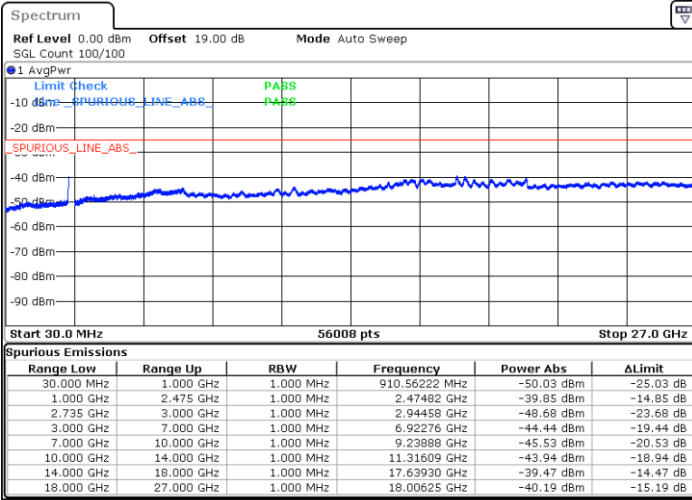

Highest Channel / 1RB74 and 1RB0

Date: 18.DEC.2021 09:36:31

Date: 18.DEC.2021 09:33:13

Highest Channel / FullIRB

N/A

Date: 18.DEC.2021 09:39:48

LTE Band 41C / 15MHz+15MHz

16QAM

Lowest Channel / 1RB0 and 1RB74

Lowest Channel / 1RB74 and 1RB0

Date: 18.DEC.2021 10:07:05

Date: 18.DEC.2021 10:03:48

Lowest Channel / FullIRB

N/A

Date: 18.DEC.2021 10:10:23

LTE Band 41C / 15MHz+15MHz

LTE Band 41C / 15MHz+15MHz

16QAM

Highest Channel / 1RB0 and 1RB74

Highest Channel / 1RB74 and 1RB0

Date: 18.DEC.2021 10:36:02

Date: 18.DEC.2021 10:32:45

Highest Channel / FullIRB

N/A