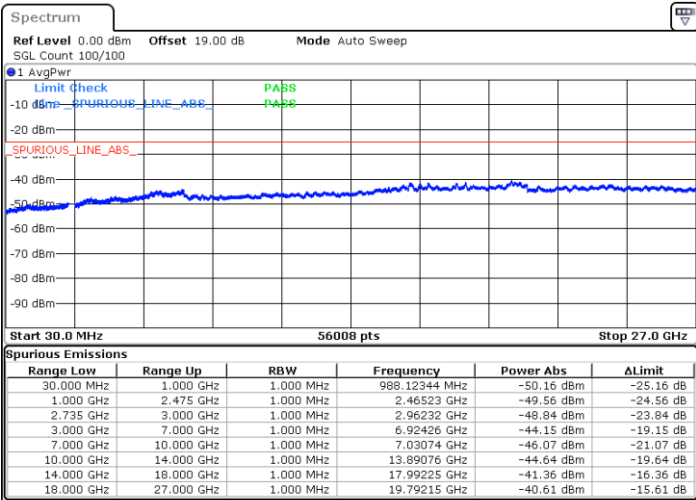

Date: 18.DEC.2021 10:39:19

LTE Band 41C / 15MHz+20MHz

16QAM

Lowest Channel / 1RB0 and 1RB99

Lowest Channel / 1RB74 and 1RB0

Date: 18.DEC.2021 05:33:00

Date: 18.DEC.2021 05:29:30

Lowest Channel / FullIRB

N/A

Date: 18.DEC.2021 05:36:30

LTE Band 41C / 15MHz+20MHz

16QAM

Middle Channel / 1RB0 and 1RB99

Middle Channel / 1RB74 and 1RB0

Date: 18.DEC.2021 05:56:42

Date: 18.DEC.2021 06:00:11

Middle Channel / FullIRB

N/A

Date: 18.DEC.2021 05:53:11

LTE Band 41C / 15MHz+20MHz

16QAM

Highest Channel / 1RB0 and 1RB99

Highest Channel / 1RB74 and 1RB0

Date: 18.DEC.2021 08:36:49

Date: 18.DEC.2021 08:32:59

Highest Channel / FullIRB

N/A

Date: 18.DEC.2021 08:40:19

LTE Band 41C / 20MHz+5MHz

16QAM

Lowest Channel / 1RB0 and 1RB24

Lowest Channel / 1RB99 and 1RB0