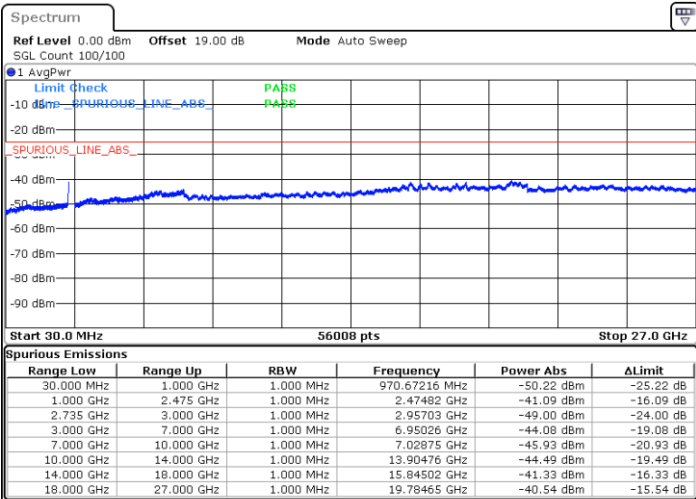

Lowest Channel / FullIRB

N/A

Date: 18.DEC.2021 00:14:55