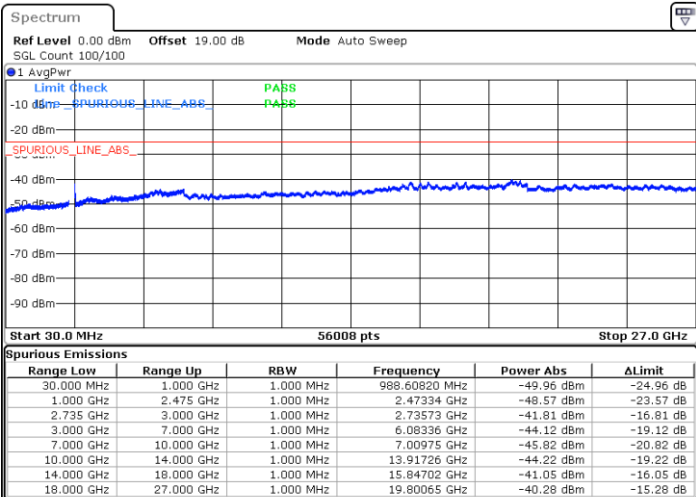

Middle Channel / 1RB99 and 1RB0

Date: 17.DEC.2021 18:21:49

Date: 17.DEC.2021 18:25:19

Middle Channel / FullIRB

N/A

Date: 17.DEC.2021 18:18:17

LTE Band 41C / 20MHz+5MHz

16QAM

Highest Channel / 1RB0 and 1RB24

Highest Channel / 1RB99 and 1RB0

Date: 17.DEC.2021 18:39:22

Date: 17.DEC.2021 18:35:50

Highest Channel / FullIRB

N/A

Date: 17.DEC.2021 18:42:53

LTE Band 41C / 20MHz+10MHz

16QAM

Lowest Channel / 1RB0 and 1RB49

Lowest Channel / 1RB99 and 1RB0

Date: 17.DEC.2021 19:07:59

Date: 17.DEC.2021 19:04:29

Lowest Channel / FullIRB

N/A

Date: 17.DEC.2021 19:11:31