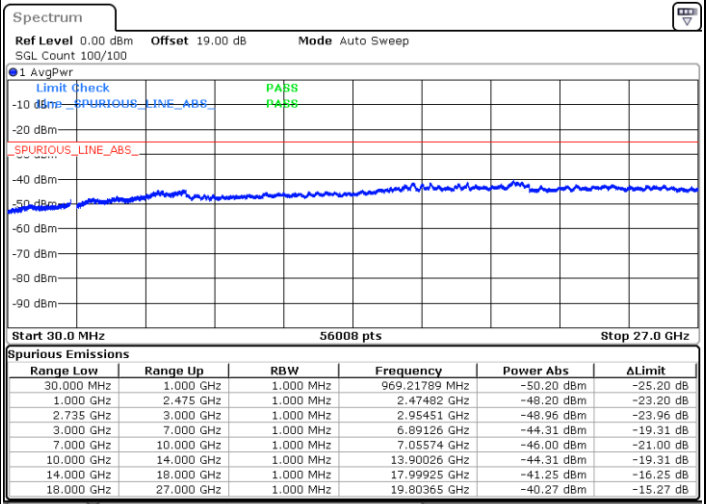

LTE Band 41C / 15MHz+15MHz

16QAM

Highest Channel / 1RB0 and 1RB74

Highest Channel / 1RB74 and 1RB0

Date: 18.DEC.2021 10:36:02

Date: 18.DEC.2021 10:32:45

Highest Channel / FullIRB

N/A

Date: 18.DEC.2021 10:39:19

LTE Band 41C / 15MHz+20MHz

16QAM

Lowest Channel / 1RB0 and 1RB99

Lowest Channel / 1RB74 and 1RB0

Date: 18.DEC.2021 05:33:00

Date: 18.DEC.2021 05:29:30

Lowest Channel / FullIRB

N/A

Date: 18.DEC.2021 05:36:30

LTE Band 41C / 15MHz+20MHz

16QAM

Middle Channel / 1RB0 and 1RB99

Middle Channel / 1RB74 and 1RB0

Date: 18.DEC.2021 05:56:42

Date: 18.DEC.2021 06:00:11

Middle Channel / FullIRB

N/A

Date: 18.DEC.2021 05:53:11

LTE Band 41C / 15MHz+20MHz

16QAM

Highest Channel / 1RB0 and 1RB99

Highest Channel / 1RB74 and 1RB0

Date: 18.DEC.2021 08:36:49