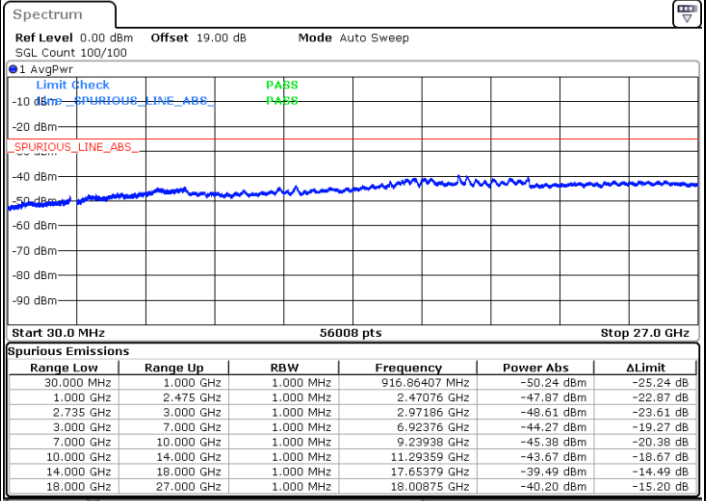

Date: 18.DEC.2021 09:18:59

Date: 18.DEC.2021 09:22:16

Middle Channel / FullIRB

N/A

Date: 18.DEC.2021 09:12:47

LTE Band 41C / 15MHz+10MHz

16QAM

Highest Channel / 1RB0 and 1RB49

Highest Channel / 1RB74 and 1RB0

Date: 18.DEC.2021 09:36:31

Date: 18.DEC.2021 09:33:13

Highest Channel / FullIRB

N/A

Date: 18.DEC.2021 09:39:48

LTE Band 41C / 15MHz+15MHz

16QAM

Lowest Channel / 1RB0 and 1RB74

Lowest Channel / 1RB74 and 1RB0

Date: 18.DEC.2021 10:07:05

Date: 18.DEC.2021 10:03:48

Lowest Channel / FullIRB

N/A

Date: 18.DEC.2021 10:10:23

LTE Band 41C / 15MHz+15MHz