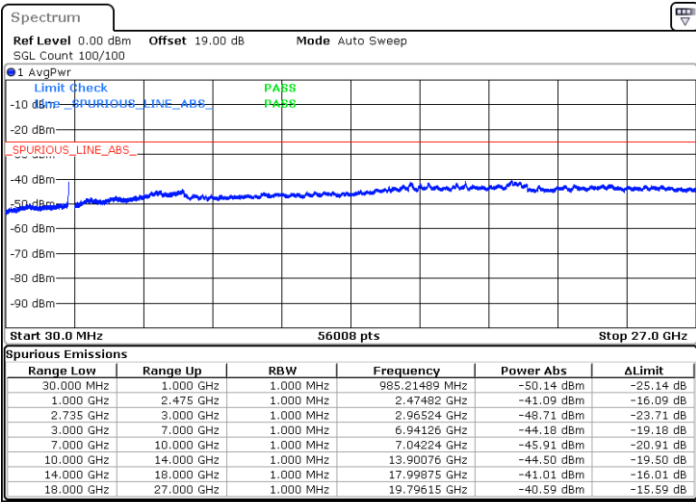

LTE Band 41C / 10MHz+20MHz

16QAM

Lowest Channel / 1RB0 and 1RB99

Lowest Channel / 1RB49 and 1RB0

Date: 18.DEC.2021 03:52:04

Date: 18.DEC.2021 03:48:33

Lowest Channel / FullRB

N/A

Date: 18.DEC.2021 03:55:36

LTE Band 41C / 10MHz+20MHz

16QAM

Middle Channel / 1RB0 and 1RB99

Middle Channel / 1RB49 and 1RB0

Date: 18.DEC.2021 04:15:10

Date: 18.DEC.2021 04:18:41

Middle Channel / FullRB

N/A

Date: 18.DEC.2021 04:10:34

LTE Band 41C / 10MHz+20MHz

16QAM

Highest Channel / 1RB0 and 1RB99

Highest Channel / 1RB49 and 1RB0

Date: 18.DEC.2021 04:38:40

Date: 18.DEC.2021 04:35:09