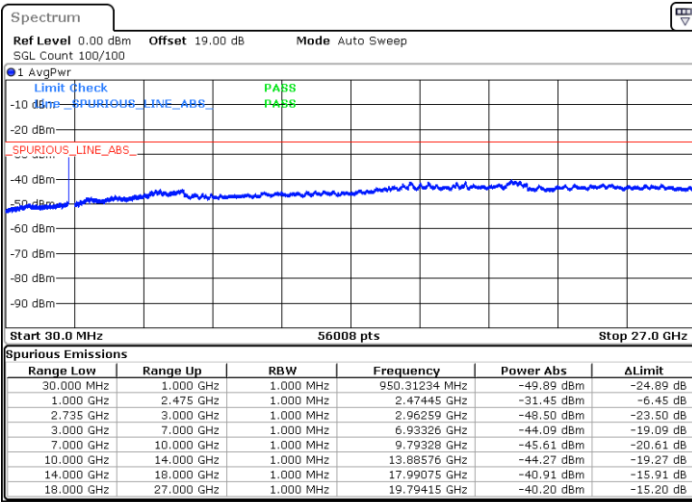

Lowest Channel / 1RB99 and 1RB0

Date: 17.DEC.2021 16:12:43

Date: 17.DEC.2021 16:09:12

Lowest Channel / FullIRB

N/A

Date: 17.DEC.2021 16:16:15

LTE Band 41C / 20MHz+20MHz

16QAM

MiddleChannel / 1RB0 and 1RB99

Middle Channel / 1RB99 and 1RB0

Date: 17.DEC.2021 16:23:22

Date: 17.DEC.2021 16:26:53

Middle Channel / FullIRB

N/A

Date: 17.DEC.2021 16:19:50

LTE Band 41C / 20MHz+20MHz

16QAM

Highest Channel / 1RB0 and 1RB99

Highest Channel / 1RB99 and 1RB0

Date: 17.DEC.2021 16:40:56

Date: 17.DEC.2021 16:37:25

Highest Channel / FullIRB

N/A

Date: 17.DEC.2021 16:44:28

LTE Band 41C / 5MHz+20MHz

64QAM

Lowest Channel / 1RB0 and 1RB99

Lowest Channel / 1RB24 and 1RB0

Date: 17.DEC.2021 17:21:54

Date: 17.DEC.2021 17:16:00

Lowest Channel / FullIRB

N/A