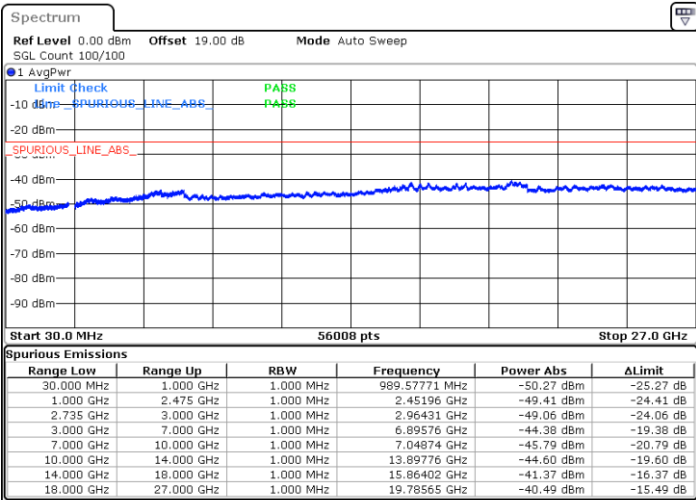

LTE Band 41C / 10MHz+20MHz

16QAM

Lowest Channel / 1RB0 and 1RB99

Lowest Channel / 1RB49 and 1RB0

Date: 18.DEC.2021 03:52:04

Date: 18.DEC.2021 03:48:33

Lowest Channel / FullRB

N/A

Date: 18.DEC.2021 03:55:36

LTE Band 41C / 10MHz+20MHz

16QAM

Middle Channel / 1RB0 and 1RB99

Middle Channel / 1RB49 and 1RB0

Date: 18.DEC.2021 04:15:10

Date: 18.DEC.2021 04:18:41

Middle Channel / FullRB

N/A

Date: 18.DEC.2021 04:10:34

LTE Band 41C / 10MHz+20MHz

16QAM

Highest Channel / 1RB0 and 1RB99

Highest Channel / 1RB49 and 1RB0

Date: 18.DEC.2021 04:38:40

Date: 18.DEC.2021 04:35:09

Highest Channel / FullIRB

N/A

Date: 18.DEC.2021 04:42:11

LTE Band 41C / 15MHz+10MHz

16QAM

Lowest Channel / 1RB0 and 1RB49

Lowest Channel / 1RB74 and 1RB80

Date: 18.DEC.2021 09:05:44