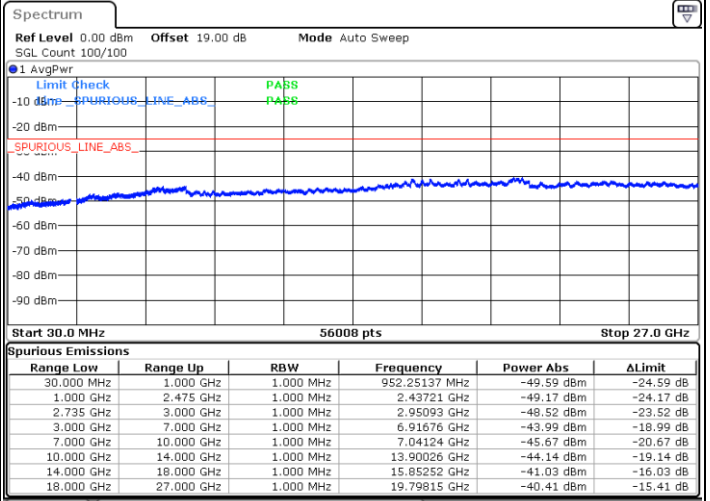

Date: 18.DEC.2021 08:32:59

Highest Channel / FullIRB

N/A

Date: 18.DEC.2021 08:40:19

LTE Band 41C / 20MHz+5MHz

16QAM

Lowest Channel / 1RB0 and 1RB24

Lowest Channel / 1RB99 and 1RB0

Date: 17.DEC.2021 18:11:12

Date: 17.DEC.2021 18:07:39

Lowest Channel / FullIRB

N/A

Date: 17.DEC.2021 18:14:44

LTE Band 41C / 20MHz+5MHz

16QAM

Middle Channel / 1RB0 and 1RB24

Middle Channel / 1RB99 and 1RB0

Date: 17.DEC.2021 18:21:49

Date: 17.DEC.2021 18:25:19

Middle Channel / FullIRB

N/A

Date: 17.DEC.2021 18:18:17

LTE Band 41C / 20MHz+5MHz

16QAM

Highest Channel / 1RB0 and 1RB24

Highest Channel / 1RB99 and 1RB0

Date: 17.DEC.2021 18:39:22

Date: 17.DEC.2021 18:35:50

Highest Channel / FullIRB

N/A

Date: 17.DEC.2021 18:42:53

LTE Band 41C / 20MHz+10MHz