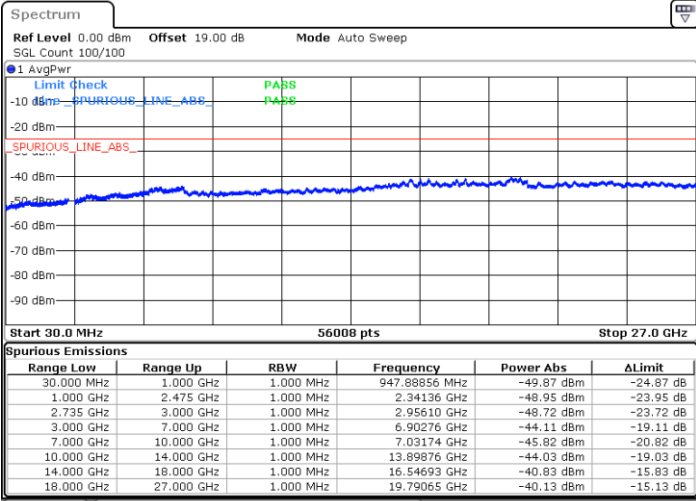

Date: 18.DEC.2021 08:32:59

Highest Channel / FullIRB

N/A

Date: 18.DEC.2021 08:40:19

LTE Band 41C / 20MHz+5MHz

16QAM

Lowest Channel / 1RB0 and 1RB24

Lowest Channel / 1RB99 and 1RB0

Date: 17.DEC.2021 18:11:12

Date: 17.DEC.2021 18:07:39

Lowest Channel / FullIRB

N/A

Date: 17.DEC.2021 18:14:44

LTE Band 41C / 20MHz+5MHz

16QAM

Middle Channel / 1RB0 and 1RB24

Middle Channel / 1RB99 and 1RB0

Date: 17.DEC.2021 18:21:49

Date: 17.DEC.2021 18:25:19

Middle Channel / FullIRB

N/A

Date: 17.DEC.2021 18:18:17

LTE Band 41C / 20MHz+5MHz

16QAM

Highest Channel / 1RB0 and 1RB24

Highest Channel / 1RB99 and 1RB0

Date: 17.DEC.2021 18:39:22

Date: 17.DEC.2021 18:35:50

Highest Channel / FullIRB

N/A

Date: 17.DEC.2021 18:42:53

LTE Band 41C / 20MHz+10MHz