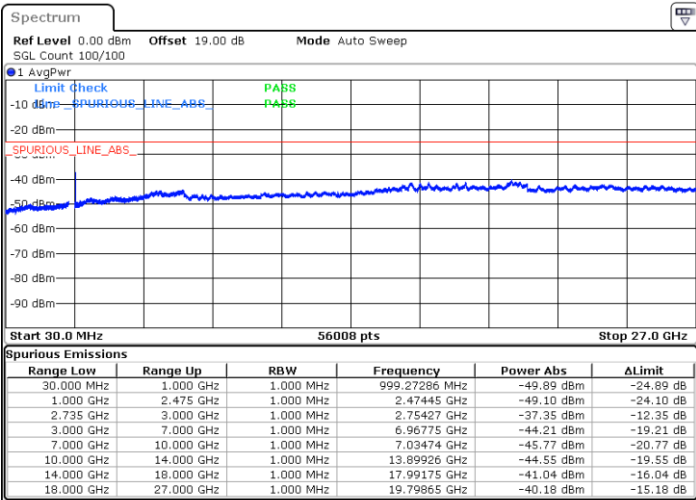

Lowest Channel / FullRB

N/A

Date: 17.DEC.2021 20:24:01

LTE Band 41C / 20MHz+15MHz

16QAM

Middle Channel / 1RB0 and 1RB74

Middle Channel / 1RB99 and 1RB0

Date: 17.DEC.2021 20:33:59

Date: 17.DEC.2021 20:37:30

Middle Channel / FullIRB

N/A

Date: 17.DEC.2021 20:30:27

LTE Band 41C / 20MHz+15MHz

16QAM

Highest Channel / 1RB0 and 1RB74

Highest Channel / 1RB99 and 1RB0

Date: 17.DEC.2021 20:51:35

Date: 17.DEC.2021 20:48:02

Highest Channel / FullIRB

N/A

Date: 17.DEC.2021 20:55:07

LTE Band 41C / 20MHz+20MHz

16QAM

Lowest Channel / 1RB0 and 1RB99

Lowest Channel / 1RB99 and 1RB0

Date: 17.DEC.2021 16:12:43

Date: 17.DEC.2021 16:09:12

Lowest Channel / FullIRB

N/A

Date: 17.DEC.2021 16:16:15

LTE Band 41C / 20MHz+20MHz

16QAM