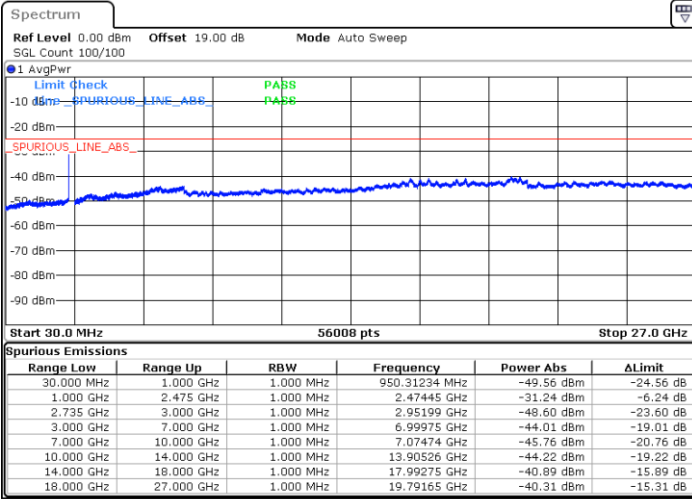

Middle Channel / FullIRB

N/A

Date: 18.DEC.2021 05:53:11

LTE Band 41C / 15MHz+20MHz

16QAM

Highest Channel / 1RB0 and 1RB99

Highest Channel / 1RB74 and 1RB0

Date: 18.DEC.2021 08:36:49

Date: 18.DEC.2021 08:32:59

Highest Channel / FullIRB

N/A

Date: 18.DEC.2021 08:40:19

LTE Band 41C / 20MHz+5MHz

16QAM

Lowest Channel / 1RB0 and 1RB24

Lowest Channel / 1RB99 and 1RB0

Date: 17.DEC.2021 18:11:12

Date: 17.DEC.2021 18:07:39

Lowest Channel / FullIRB

N/A

Date: 17.DEC.2021 18:14:44

LTE Band 41C / 20MHz+5MHz

16QAM

Middle Channel / 1RB0 and 1RB24