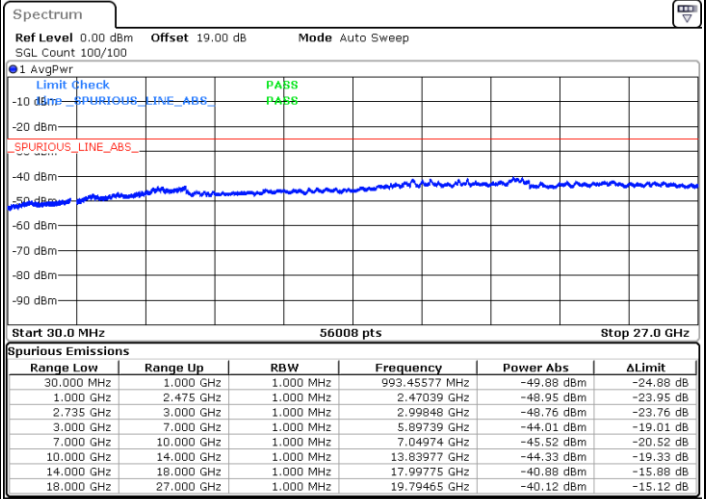

Highest Channel / 1RB0 and 1RB24

Highest Channel / 1RB99 and 1RB0

Date: 17.DEC.2021 18:39:22

Date: 17.DEC.2021 18:35:50

Highest Channel / FullIRB

N/A

Date: 17.DEC.2021 18:42:53

LTE Band 41C / 20MHz+10MHz

16QAM

Lowest Channel / 1RB0 and 1RB49

Lowest Channel / 1RB99 and 1RB0

Date: 17.DEC.2021 19:07:59

Date: 17.DEC.2021 19:04:29

Lowest Channel / FullIRB

N/A

Date: 17.DEC.2021 19:11:31

LTE Band 41C / 20MHz+10MHz

16QAM

Middle Channel / 1RB0 and 1RB49

Middle Channel / 1RB99 and 1RB0

Date: 17.DEC.2021 19:19:17

Date: 17.DEC.2021 19:22:48

Middle Channel / FullIRB

N/A

Date: 17.DEC.2021 19:15:45

LTE Band 41C / 20MHz+10MHz

16QAM

Highest Channel / 1RB0 and 1RB49

Highest Channel / 1RB99 and 1RB0

Date: 17.DEC.2021 19:36:46

Date: 17.DEC.2021 19:33:15

Highest Channel / FullIRB