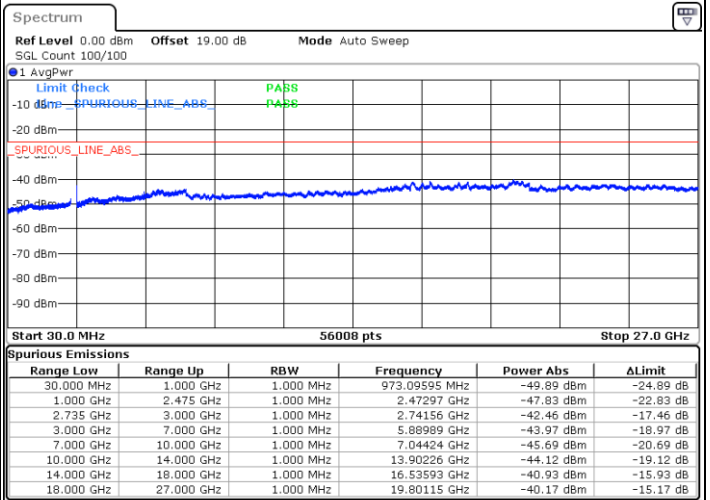

Date: 18.DEC.2021 08:32:59

Highest Channel / FullIRB

N/A

Date: 18.DEC.2021 08:40:19

LTE Band 41C / 20MHz+5MHz

16QAM

Lowest Channel / 1RB0 and 1RB24

Lowest Channel / 1RB99 and 1RB0

Date: 17.DEC.2021 18:11:12

Date: 17.DEC.2021 18:07:39

Lowest Channel / FullIRB

N/A

Date: 17.DEC.2021 18:14:44

LTE Band 41C / 20MHz+5MHz

16QAM

Middle Channel / 1RB0 and 1RB24

Middle Channel / 1RB99 and 1RB0

Date: 17.DEC.2021 18:21:49

Date: 17.DEC.2021 18:25:19

Middle Channel / FullIRB

N/A

Date: 17.DEC.2021 18:18:17

LTE Band 41C / 20MHz+5MHz

16QAM

Highest Channel / 1RB0 and 1RB24

Highest Channel / 1RB99 and 1RB0

Date: 17.DEC.2021 18:39:22

Date: 17.DEC.2021 18:35:50

Highest Channel / FullIRB

N/A

Date: 17.DEC.2021 18:42:53

LTE Band 41C / 20MHz+10MHz