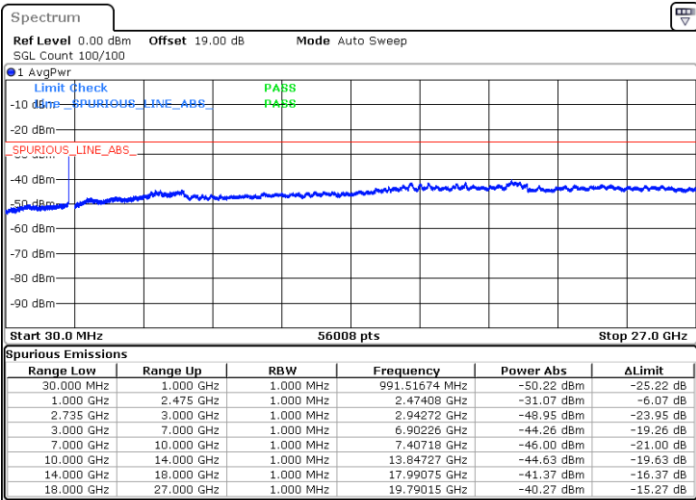

N/A

Date: 17.DEC.2021 17:29:01

LTE Band 41C / 5MHz+20MHz

64QAM

Highest Channel / 1RB0 and 1RB99

Highest Channel / 1RB24 and 1RB0

Date: 17.DEC.2021 17:40:49

Date: 17.DEC.2021 17:39:38

Highest Channel / FullIRB

N/A

Date: 17.DEC.2021 17:46:41

LTE Band 41C / 10MHz+15MHz

64QAM

Lowest Channel / 1RB0 and 1RB74

Lowest Channel / 1RB49 and 1RB0

Date: 18.DEC.2021 00:13:44