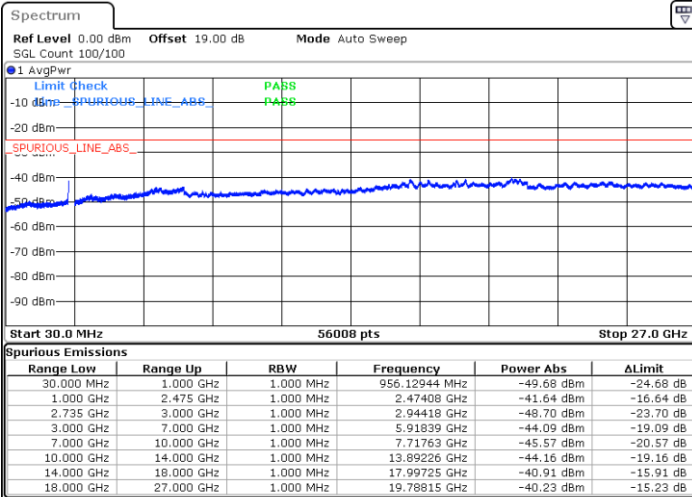

Middle Channel / FullIRB

N/A

Date: 18.DEC.2021 05:53:11

LTE Band 41C / 15MHz+20MHz

16QAM

Highest Channel / 1RB0 and 1RB99

Highest Channel / 1RB74 and 1RB0

Date: 18.DEC.2021 08:36:49

Date: 18.DEC.2021 08:32:59

Highest Channel / FullIRB

N/A

Date: 18.DEC.2021 08:40:19

LTE Band 41C / 20MHz+5MHz

16QAM

Lowest Channel / 1RB0 and 1RB24

Lowest Channel / 1RB99 and 1RB0

Date: 17.DEC.2021 18:11:12

Date: 17.DEC.2021 18:07:39

Lowest Channel / FullIRB

N/A

Date: 17.DEC.2021 18:14:44

LTE Band 41C / 20MHz+5MHz

16QAM

Middle Channel / 1RB0 and 1RB24

Highest Channel / 1RB0 and 1RB24

Highest Channel / 1RB99 and 1RB0

Date: 17.DEC.2021 18:39:22

Date: 17.DEC.2021 18:35:50

Highest Channel / FullIRB

N/A

Date: 17.DEC.2021 18:42:53

LTE Band 41C / 20MHz+10MHz