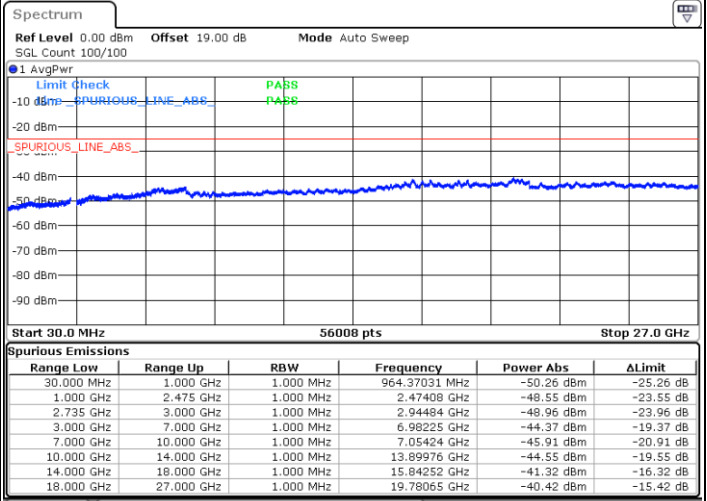

Date: 17.DEC.2021 19:15:45

LTE Band 41C / 20MHz+10MHz

16QAM

Highest Channel / 1RB0 and 1RB49

Highest Channel / 1RB99 and 1RB0

Date: 17.DEC.2021 19:36:46

Date: 17.DEC.2021 19:33:15

Highest Channel / FullIRB

N/A

Date: 17.DEC.2021 19:40:19

LTE Band 41C / 20MHz+15MHz

16QAM

Lowest Channel / 1RB0 and 1RB74

Lowest Channel / 1RB99 and 1RB0

Date: 17.DEC.2021 20:20:30

Date: 17.DEC.2021 20:16:58

Lowest Channel / FullRB

N/A

Date: 17.DEC.2021 20:24:01

LTE Band 41C / 20MHz+15MHz

16QAM

Middle Channel / 1RB0 and 1RB74

Middle Channel / 1RB99 and 1RB0

Date: 17.DEC.2021 20:33:59

Date: 17.DEC.2021 20:37:30

Middle Channel / FullIRB

N/A

Date: 17.DEC.2021 20:30:27

LTE Band 41C / 20MHz+15MHz

16QAM

Highest Channel / 1RB0 and 1RB74

Highest Channel / 1RB99 and 1RB0