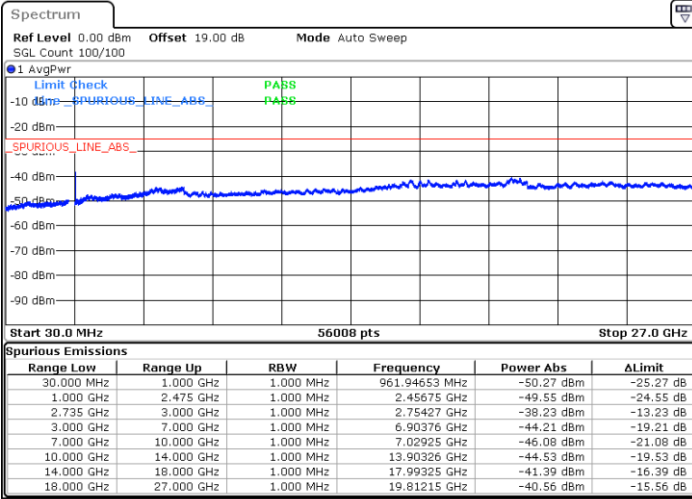

N/A

Date: 18.DEC.2021 05:36:30

LTE Band 41C / 15MHz+20MHz

16QAM

Middle Channel / 1RB0 and 1RB99

Middle Channel / 1RB74 and 1RB0

Date: 18.DEC.2021 05:56:42

Date: 18.DEC.2021 06:00:11

Middle Channel / FullIRB

N/A

Date: 18.DEC.2021 05:53:11

LTE Band 41C / 15MHz+20MHz

16QAM

Highest Channel / 1RB0 and 1RB99

Highest Channel / 1RB74 and 1RB0

Date: 18.DEC.2021 08:36:49

Date: 18.DEC.2021 08:32:59

Highest Channel / FullIRB

N/A

Date: 18.DEC.2021 08:40:19

LTE Band 41C / 20MHz+5MHz

16QAM

Lowest Channel / 1RB0 and 1RB24

Lowest Channel / 1RB99 and 1RB0

Date: 17.DEC.2021 18:11:12

Date: 17.DEC.2021 18:07:39

Lowest Channel / FullIRB

N/A

Date: 17.DEC.2021 18:14:44

LTE Band 41C / 20MHz+5MHz

16QAM

Middle Channel / 1RB0 and 1RB24