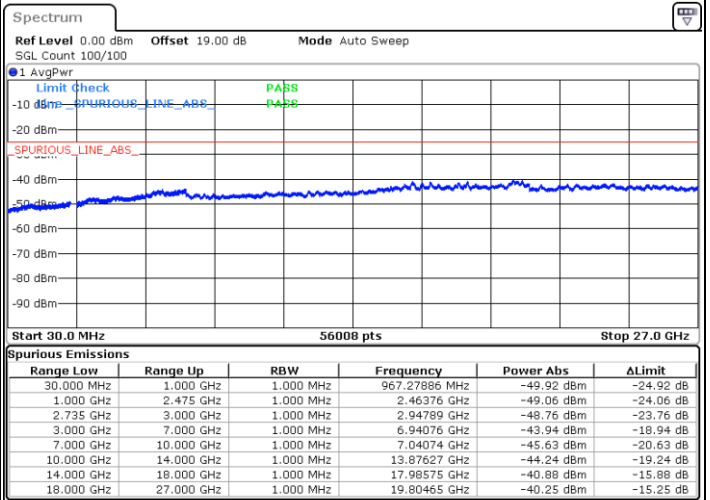

Date: 17.DEC.2021 20:51:35

Date: 17.DEC.2021 20:48:02

Highest Channel / FullIRB

N/A

Date: 17.DEC.2021 20:55:07

LTE Band 41C / 20MHz+20MHz

16QAM

Lowest Channel / 1RB0 and 1RB99

Lowest Channel / 1RB99 and 1RB0

Date: 17.DEC.2021 16:12:43

Date: 17.DEC.2021 16:09:12

Lowest Channel / FullIRB

N/A

Date: 17.DEC.2021 16:16:15

LTE Band 41C / 20MHz+20MHz

16QAM

MiddleChannel / 1RB0 and 1RB99

Middle Channel / 1RB99 and 1RB0

Date: 17.DEC.2021 16:23:22

Date: 17.DEC.2021 16:26:53

Middle Channel / FullIRB

N/A

Date: 17.DEC.2021 16:19:50

LTE Band 41C / 20MHz+20MHz