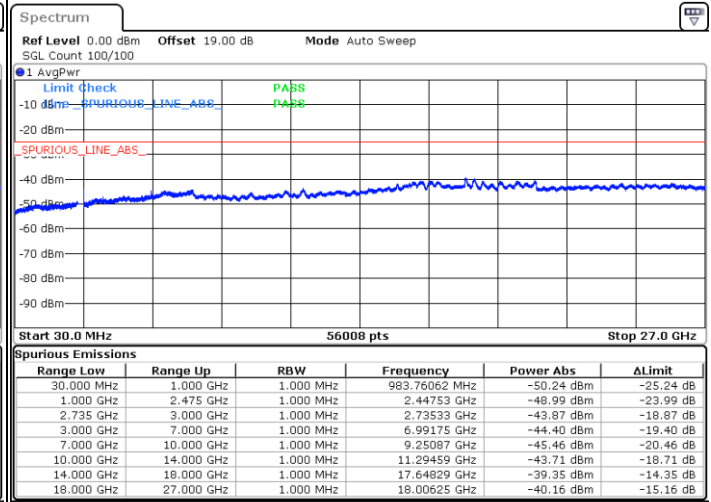

LTE Band 41C / 15MHz+15MHz

16QAM

Highest Channel / 1RB0 and 1RB74

Highest Channel / 1RB74 and 1RB0

Date: 18.DEC.2021 10:36:02

Date: 18.DEC.2021 10:32:45

Highest Channel / FullIRB

N/A

Date: 18.DEC.2021 10:39:19

LTE Band 41C / 15MHz+20MHz

16QAM

Lowest Channel / 1RB0 and 1RB99

Lowest Channel / 1RB74 and 1RB0

Date: 18.DEC.2021 05:33:00

Date: 18.DEC.2021 05:29:30

Lowest Channel / FullIRB