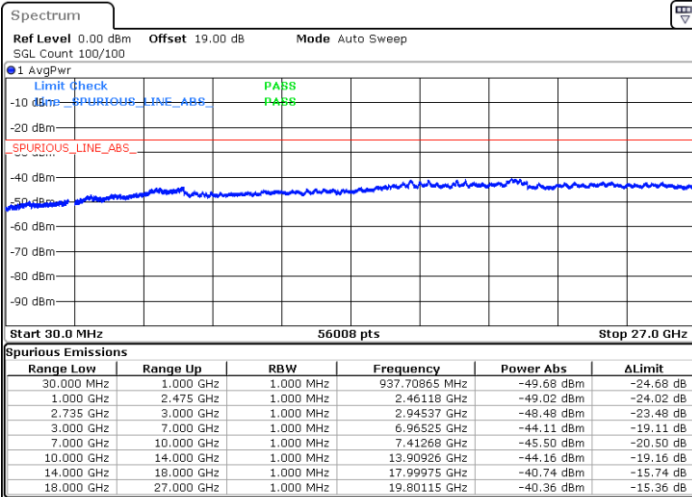

Highest Channel / 1RB0 and 1RB24

Highest Channel / 1RB99 and 1RB0

Date: 17.DEC.2021 18:39:22

Date: 17.DEC.2021 18:35:50

Highest Channel / FullIRB

N/A

Date: 17.DEC.2021 18:42:53

LTE Band 41C / 20MHz+10MHz

16QAM

Lowest Channel / 1RB0 and 1RB49

Lowest Channel / 1RB99 and 1RB0

Date: 17.DEC.2021 19:07:59

Date: 17.DEC.2021 19:04:29

Lowest Channel / FullIRB

N/A

Date: 17.DEC.2021 19:11:31

LTE Band 41C / 20MHz+10MHz

16QAM

Middle Channel / 1RB0 and 1RB49

Middle Channel / 1RB99 and 1RB0

Date: 17.DEC.2021 19:19:17

Date: 17.DEC.2021 19:22:48

Middle Channel / FullIRB

N/A

Date: 17.DEC.2021 19:15:45

LTE Band 41C / 20MHz+10MHz

16QAM

Highest Channel / 1RB0 and 1RB49

Highest Channel / 1RB99 and 1RB0

Date: 17.DEC.2021 19:36:46

Date: 17.DEC.2021 19:33:15

Highest Channel / FullIRB