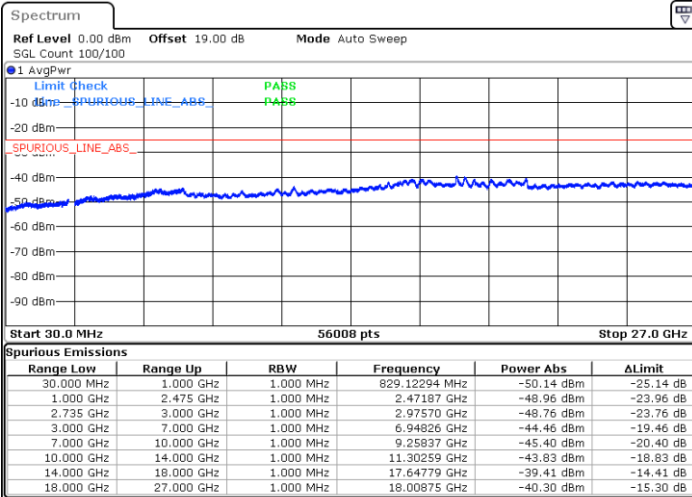

Lowest Channel / 1RB0 and 1RB74

Lowest Channel / 1RB74 and 1RB0

Date: 18.DEC.2021 10:07:05

Date: 18.DEC.2021 10:03:48

Lowest Channel / FullIRB

N/A

Date: 18.DEC.2021 10:10:23

LTE Band 41C / 15MHz+15MHz

16QAM

Middle Channel / 1RB0 and 1RB74

Middle Channel / 1RB74 and 1RB0

Date: 18.DEC.2021 10:18:06

Date: 18.DEC.2021 10:21:23

Middle Channel / FullIRB

N/A

Date: 18.DEC.2021 10:14:49

LTE Band 41C / 15MHz+15MHz

16QAM

Highest Channel / 1RB0 and 1RB74

Highest Channel / 1RB74 and 1RB0

Date: 18.DEC.2021 10:36:02

Date: 18.DEC.2021 10:32:45

Highest Channel / FullIRB

N/A

Date: 18.DEC.2021 10:39:19

LTE Band 41C / 15MHz+20MHz

16QAM

Lowest Channel / 1RB0 and 1RB99

Lowest Channel / 1RB74 and 1RB0

Date: 18.DEC.2021 05:33:00

Date: 18.DEC.2021 05:29:30

Lowest Channel / FullIRB