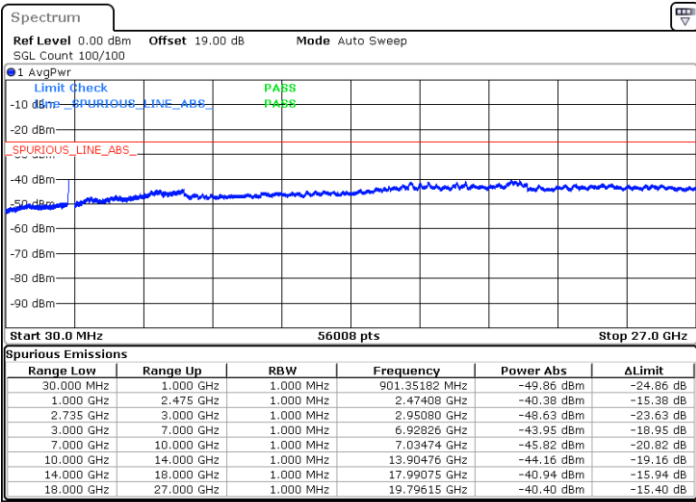

Highest Channel / 1RB0 and 1RB24

Highest Channel / 1RB99 and 1RB0

Date: 17.DEC.2021 18:39:22

Date: 17.DEC.2021 18:35:50

Highest Channel / FullIRB

N/A

Date: 17.DEC.2021 18:42:53

LTE Band 41C / 20MHz+10MHz

16QAM

Lowest Channel / 1RB0 and 1RB49

Lowest Channel / 1RB99 and 1RB0

Date: 17.DEC.2021 19:07:59

Date: 17.DEC.2021 19:04:29

Lowest Channel / FullIRB

N/A

Date: 17.DEC.2021 19:11:31

LTE Band 41C / 20MHz+10MHz

16QAM

Middle Channel / 1RB0 and 1RB49

Middle Channel / 1RB99 and 1RB0

Date: 17.DEC.2021 19:19:17

Date: 17.DEC.2021 19:22:48

Middle Channel / FullIRB

N/A

Date: 17.DEC.2021 19:15:45

LTE Band 41C / 20MHz+10MHz

16QAM

Highest Channel / 1RB0 and 1RB49

Highest Channel / 1RB99 and 1RB0

Date: 17.DEC.2021 19:36:46

Date: 17.DEC.2021 19:33:15

Highest Channel / FullIRB