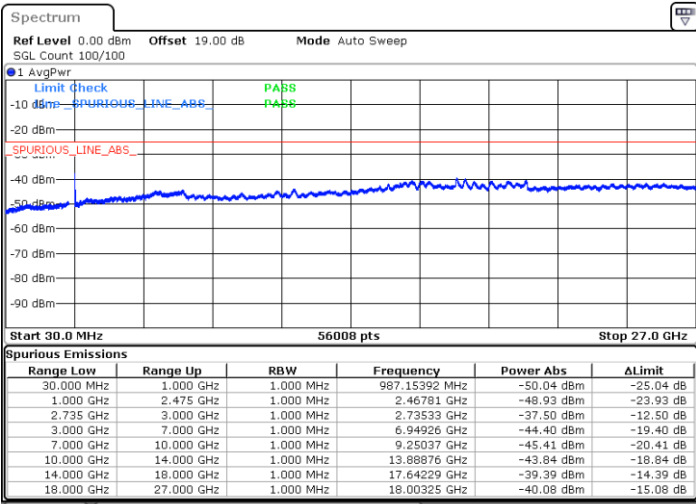

Date: 18.DEC.2021 09:02:14

Lowest Channel / FullIRB

N/A

Date: 18.DEC.2021 09:09:13

LTE Band 41C / 15MHz+10MHz

16QAM

Middle Channel / 1RB0 and 1RB49

Middle Channel / 1RB74 and 1RB0

Date: 18.DEC.2021 09:18:59

Date: 18.DEC.2021 09:22:16

Middle Channel / FullIRB

N/A

Date: 18.DEC.2021 09:12:47

LTE Band 41C / 15MHz+10MHz

16QAM

Highest Channel / 1RB0 and 1RB49

Highest Channel / 1RB74 and 1RB0

Date: 18.DEC.2021 09:36:31

Date: 18.DEC.2021 09:33:13

Highest Channel / FullIRB

N/A

Date: 18.DEC.2021 09:39:48

LTE Band 41C / 15MHz+15MHz

16QAM

Lowest Channel / 1RB0 and 1RB74

Lowest Channel / 1RB74 and 1RB0

Date: 18.DEC.2021 10:07:05

Date: 18.DEC.2021 10:03:48

Lowest Channel / FullIRB

N/A

Date: 18.DEC.2021 10:10:23

LTE Band 41C / 15MHz+15MHz