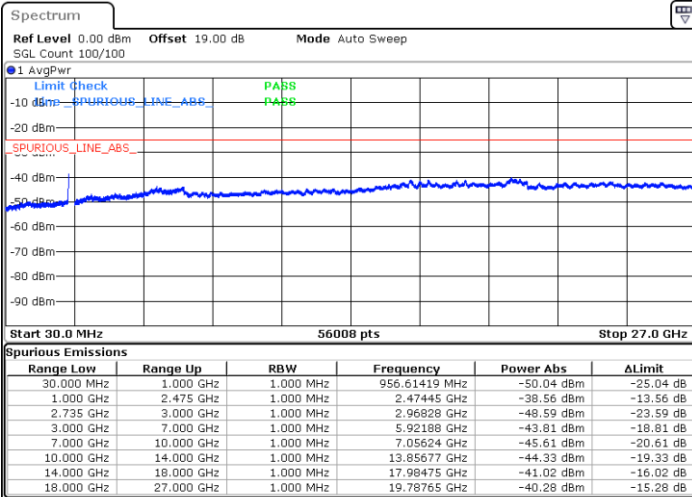

Date: 17.DEC.2021 20:37:30

Middle Channel / FullIRB

N/A

Date: 17.DEC.2021 20:30:27

LTE Band 41C / 20MHz+15MHz

16QAM

Highest Channel / 1RB0 and 1RB74

Highest Channel / 1RB99 and 1RB0

Date: 17.DEC.2021 20:51:35

Date: 17.DEC.2021 20:48:02

Highest Channel / FullIRB

N/A

Date: 17.DEC.2021 20:55:07

LTE Band 41C / 20MHz+20MHz

16QAM

Lowest Channel / 1RB0 and 1RB99

Lowest Channel / 1RB99 and 1RB0

Date: 17.DEC.2021 16:12:43

Date: 17.DEC.2021 16:09:12

Lowest Channel / FullIRB

N/A

Date: 17.DEC.2021 16:16:15

LTE Band 41C / 20MHz+20MHz

16QAM

MiddleChannel / 1RB0 and 1RB99

Middle Channel / 1RB99 and 1RB0

Date: 17.DEC.2021 16:23:22

Date: 17.DEC.2021 16:26:53

Middle Channel / FullIRB

N/A

Date: 17.DEC.2021 16:19:50

LTE Band 41C / 20MHz+20MHz