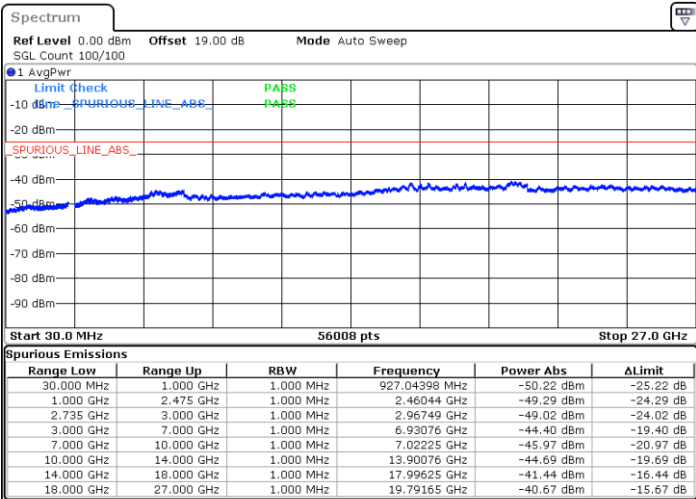

Date: 18.DEC.2021 10:39:19

LTE Band 41C / 15MHz+20MHz

16QAM

Lowest Channel / 1RB0 and 1RB99

Lowest Channel / 1RB74 and 1RB0

Date: 18.DEC.2021 05:33:00

Date: 18.DEC.2021 05:29:30

Lowest Channel / FullIRB

N/A

Date: 18.DEC.2021 05:36:30

LTE Band 41C / 15MHz+20MHz

16QAM

Middle Channel / 1RB0 and 1RB99

Middle Channel / 1RB74 and 1RB0

Date: 18.DEC.2021 05:56:42

Date: 18.DEC.2021 06:00:11

Middle Channel / FullIRB

N/A

Date: 18.DEC.2021 05:53:11

LTE Band 41C / 15MHz+20MHz

16QAM

Highest Channel / 1RB0 and 1RB99

Highest Channel / 1RB74 and 1RB0

Date: 18.DEC.2021 08:36:49

Date: 18.DEC.2021 08:32:59

Highest Channel / FullIRB

N/A

Date: 18.DEC.2021 08:40:19

LTE Band 41C / 20MHz+5MHz

16QAM

Lowest Channel / 1RB0 and 1RB24

Lowest Channel / 1RB99 and 1RB0