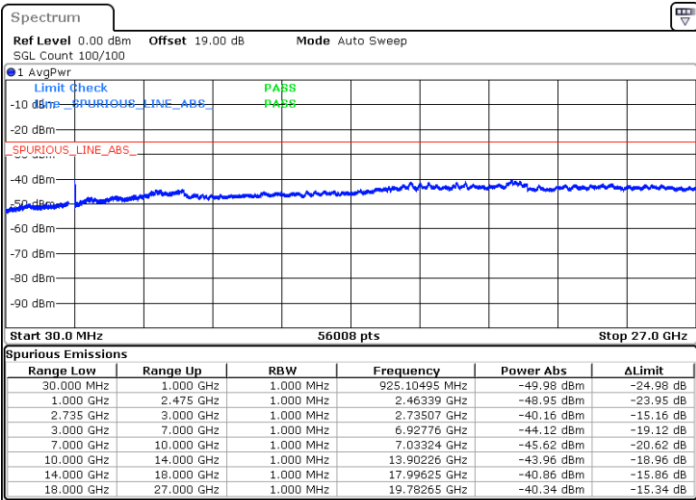

LTE Band 41C / 5MHz+20MHz

64QAM

Lowest Channel / 1RB0 and 1RB99

Lowest Channel / 1RB24 and 1RB0

Date: 17.DEC.2021 17:21:54

Date: 17.DEC.2021 17:16:00

Lowest Channel / FullIRB

N/A

Date: 17.DEC.2021 17:23:05

LTE Band 41C / 5MHz+20MHz

64QAM

Middle Channel / 1RB0 and 1RB99

Middle Channel / 1RB24 and 1RB0

Date: 17.DEC.2021 17:30:12

Date: 17.DEC.2021 17:36:03

Middle Channel / FullRB

N/A

Date: 17.DEC.2021 17:29:01

LTE Band 41C / 5MHz+20MHz

64QAM

Highest Channel / 1RB0 and 1RB99

Highest Channel / 1RB24 and 1RB0

Date: 17.DEC.2021 17:40:49

Date: 17.DEC.2021 17:39:38

Highest Channel / FullIRB

N/A

Date: 17.DEC.2021 17:46:41

LTE Band 41C / 10MHz+15MHz

64QAM

Lowest Channel / 1RB0 and 1RB74

Lowest Channel / 1RB49 and 1RB0

Date: 18.DEC.2021 00:13:44