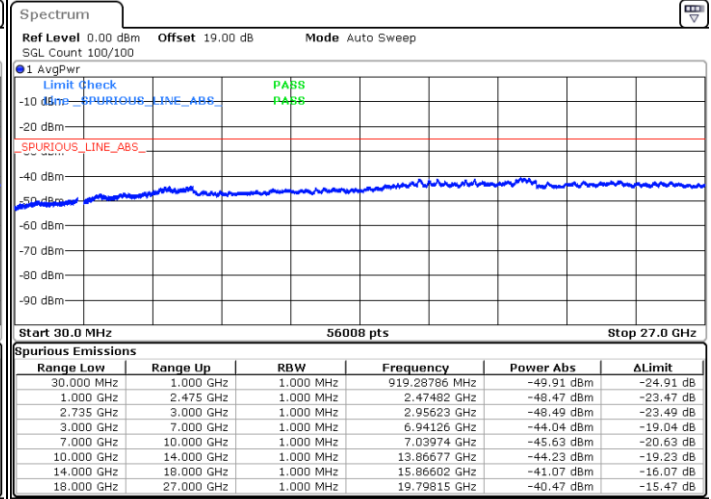

Date: 17.DEC.2021 20:37:30

Middle Channel / FullIRB

N/A

Date: 17.DEC.2021 20:30:27

LTE Band 41C / 20MHz+15MHz

16QAM

Highest Channel / 1RB0 and 1RB74

Highest Channel / 1RB99 and 1RB0

Date: 17.DEC.2021 20:51:35

Date: 17.DEC.2021 20:48:02

Highest Channel / FullIRB

N/A

Date: 17.DEC.2021 20:55:07

LTE Band 41C / 20MHz+20MHz

16QAM

Lowest Channel / 1RB0 and 1RB99

Lowest Channel / 1RB99 and 1RB0

Date: 17.DEC.2021 16:12:43

Date: 17.DEC.2021 16:09:12

Lowest Channel / FullIRB

N/A

Date: 17.DEC.2021 16:16:15

LTE Band 41C / 20MHz+20MHz

16QAM

MiddleChannel / 1RB0 and 1RB99

Middle Channel / 1RB99 and 1RB0

Date: 17.DEC.2021 16:23:22

Date: 17.DEC.2021 16:26:53

Middle Channel / FullIRB

N/A

Date: 17.DEC.2021 16:19:50

LTE Band 41C / 20MHz+20MHz