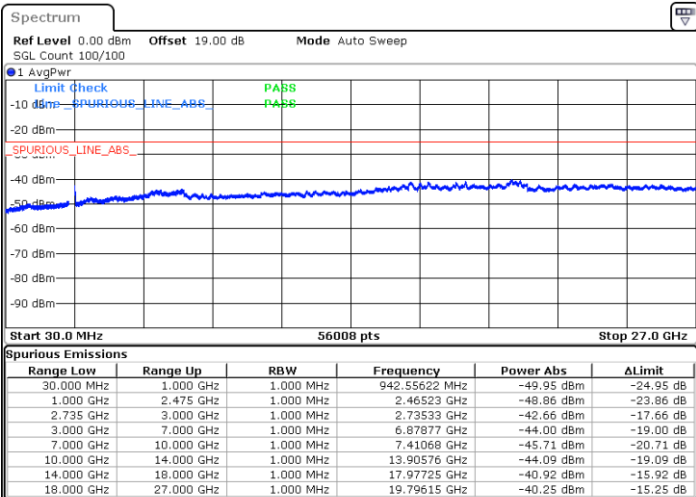

LTE Band 41C / 20MHz+10MHz

16QAM

Middle Channel / 1RB0 and 1RB49

Middle Channel / 1RB99 and 1RB0

Date: 17.DEC.2021 19:19:17

Date: 17.DEC.2021 19:22:48

Middle Channel / FullIRB

N/A

Date: 17.DEC.2021 19:15:45

LTE Band 41C / 20MHz+10MHz

16QAM

Highest Channel / 1RB0 and 1RB49

Highest Channel / 1RB99 and 1RB0

Date: 17.DEC.2021 19:36:46

Date: 17.DEC.2021 19:33:15

Highest Channel / FullIRB

N/A

Date: 17.DEC.2021 19:40:19

LTE Band 41C / 20MHz+15MHz

16QAM

Lowest Channel / 1RB0 and 1RB74

Lowest Channel / 1RB99 and 1RB0

Date: 17.DEC.2021 20:20:30

Date: 17.DEC.2021 20:16:58