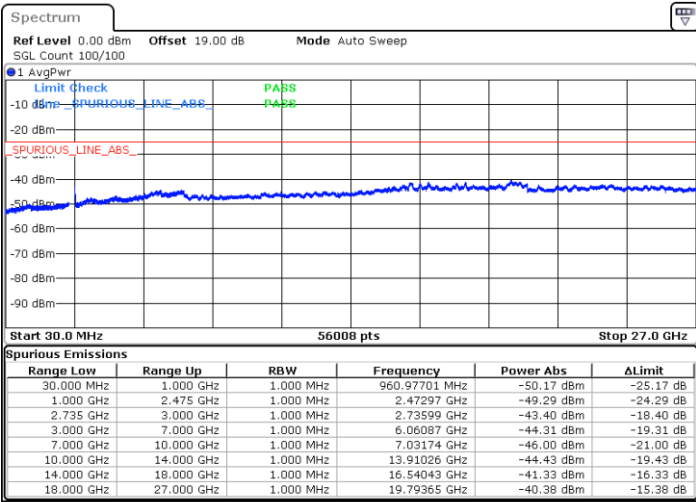

Date: 18.DEC.2021 03:55:36

LTE Band 41C / 10MHz+20MHz

16QAM

Middle Channel / 1RB0 and 1RB99

Middle Channel / 1RB49 and 1RB0

Date: 18.DEC.2021 04:15:10

Date: 18.DEC.2021 04:18:41

Middle Channel / FullRB

N/A

Date: 18.DEC.2021 04:10:34

LTE Band 41C / 10MHz+20MHz

16QAM

Highest Channel / 1RB0 and 1RB99

Highest Channel / 1RB49 and 1RB0

Date: 18.DEC.2021 04:38:40

Date: 18.DEC.2021 04:35:09

Highest Channel / FullIRB

N/A

Date: 18.DEC.2021 04:42:11

LTE Band 41C / 15MHz+10MHz

16QAM

Lowest Channel / 1RB0 and 1RB49

Lowest Channel / 1RB74 and 1RB80

Date: 18.DEC.2021 09:05:44

Date: 18.DEC.2021 09:02:14

Lowest Channel / FullIRB

N/A

Date: 18.DEC.2021 09:09:13

LTE Band 41C / 15MHz+10MHz

16QAM

Middle Channel / 1RB0 and 1RB49

Middle Channel / 1RB74 and 1RB0