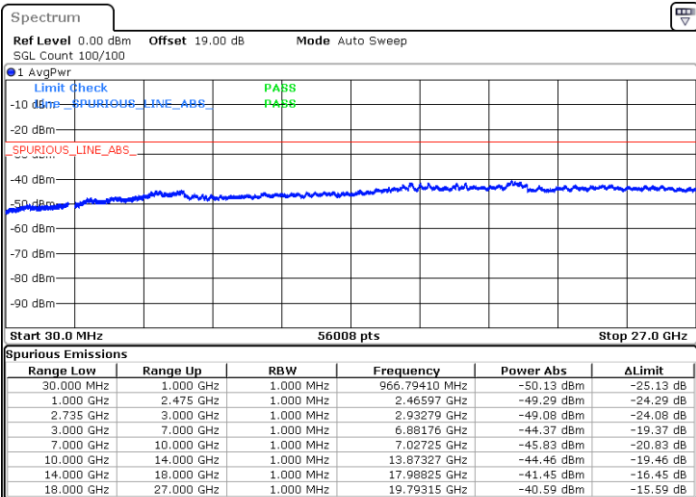

Highest Channel / FullIRB

N/A

Date: 18.DEC.2021 04:42:11

LTE Band 41C / 15MHz+10MHz

16QAM

Lowest Channel / 1RB0 and 1RB49

Lowest Channel / 1RB74 and 1RB80

Date: 18.DEC.2021 09:05:44

Date: 18.DEC.2021 09:02:14

Lowest Channel / FullIRB

N/A

Date: 18.DEC.2021 09:09:13

LTE Band 41C / 15MHz+10MHz

16QAM

Middle Channel / 1RB0 and 1RB49

Middle Channel / 1RB74 and 1RB0

Date: 18.DEC.2021 09:18:59

Date: 18.DEC.2021 09:22:16

Middle Channel / FullIRB

N/A

Date: 18.DEC.2021 09:12:47

LTE Band 41C / 15MHz+10MHz

16QAM

Highest Channel / 1RB0 and 1RB49

Highest Channel / 1RB74 and 1RB0

Date: 18.DEC.2021 09:36:31

Date: 18.DEC.2021 09:33:13

Highest Channel / FullIRB

N/A

Date: 18.DEC.2021 09:39:48

LTE Band 41C / 15MHz+15MHz

16QAM