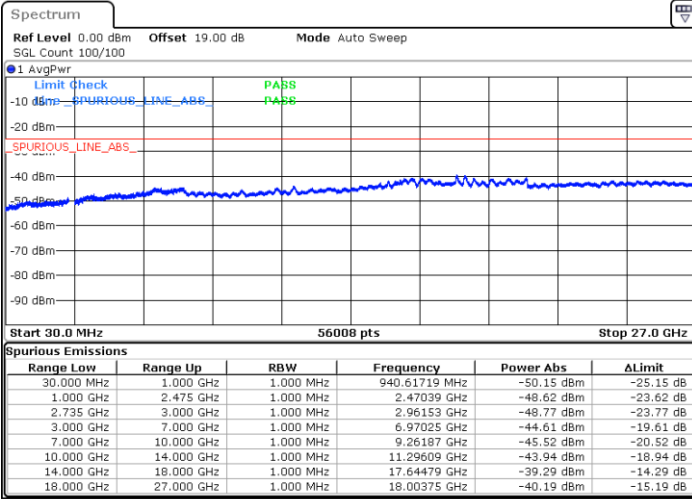

LTE Band 41C / 15MHz+15MHz

16QAM

Middle Channel / 1RB0 and 1RB74

Middle Channel / 1RB74 and 1RB0

Date: 18.DEC.2021 10:18:06