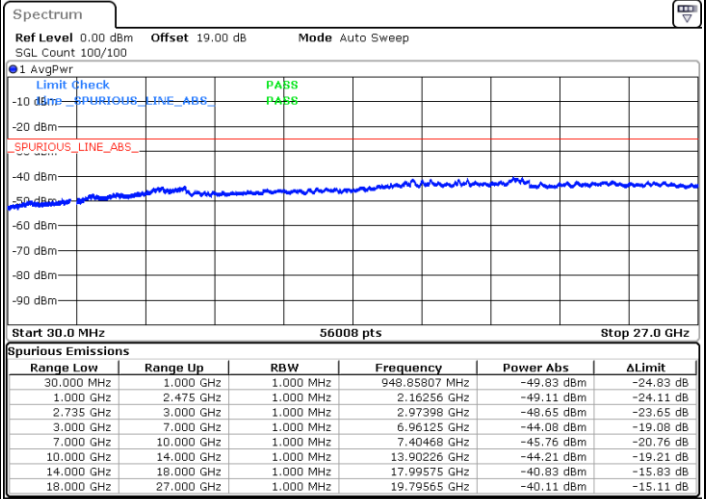

LTE Band 41C / 5MHz+20MHz

64QAM

Lowest Channel / 1RB0 and 1RB99

Lowest Channel / 1RB24 and 1RB0

Date: 17.DEC.2021 17:21:54

Date: 17.DEC.2021 17:16:00

Lowest Channel / FullIRB

N/A

Date: 17.DEC.2021 17:23:05

LTE Band 41C / 5MHz+20MHz

64QAM

Middle Channel / 1RB0 and 1RB99

Middle Channel / 1RB24 and 1RB0

Date: 17.DEC.2021 17:30:12

Date: 17.DEC.2021 17:36:03

Middle Channel / FullRB

N/A

Date: 17.DEC.2021 17:29:01

LTE Band 41C / 5MHz+20MHz

64QAM

Highest Channel / 1RB0 and 1RB99

Highest Channel / 1RB24 and 1RB0

Date: 17.DEC.2021 17:40:49

Date: 17.DEC.2021 17:39:38

Highest Channel / FullIRB

N/A

Date: 17.DEC.2021 17:46:41

LTE Band 41C / 10MHz+15MHz

64QAM

Lowest Channel / 1RB0 and 1RB74

Lowest Channel / 1RB49 and 1RB0

Date: 18.DEC.2021 00:13:44