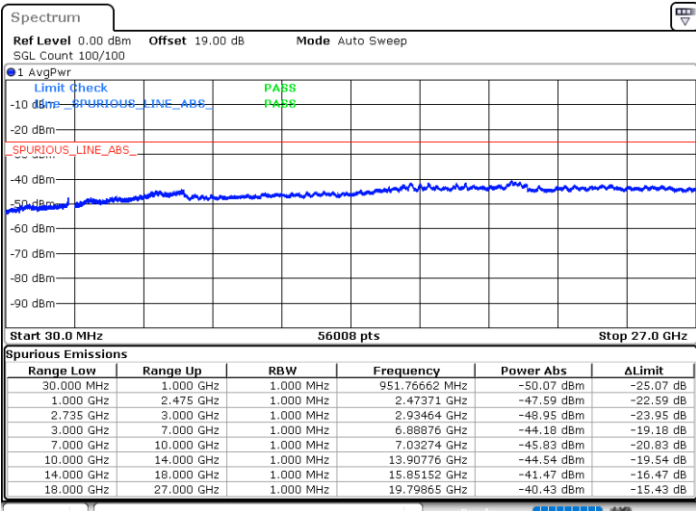

LTE Band 41C / 10MHz+20MHz

16QAM

Lowest Channel / 1RB0 and 1RB99

Lowest Channel / 1RB49 and 1RB0

Date: 18.DEC.2021 03:52:04

Date: 18.DEC.2021 03:48:33

Lowest Channel / FullRB

N/A

Date: 18.DEC.2021 03:55:36

LTE Band 41C / 10MHz+20MHz

16QAM

Middle Channel / 1RB0 and 1RB99

Middle Channel / 1RB49 and 1RB0

Date: 18.DEC.2021 04:15:10

Date: 18.DEC.2021 04:18:41

Middle Channel / FullRB

N/A

Date: 18.DEC.2021 04:10:34

LTE Band 41C / 10MHz+20MHz

16QAM

Highest Channel / 1RB0 and 1RB99

Highest Channel / 1RB49 and 1RB0

Date: 18.DEC.2021 04:38:40

Date: 18.DEC.2021 04:35:09