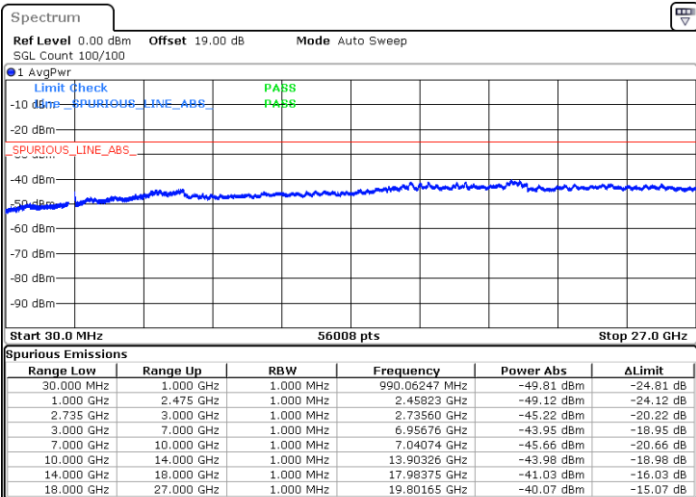

LTE Band 41C / 5MHz+20MHz

64QAM

Lowest Channel / 1RB0 and 1RB99

Lowest Channel / 1RB24 and 1RB0

Date: 17.DEC.2021 17:21:54

Date: 17.DEC.2021 17:16:00

Lowest Channel / FullIRB

N/A

Date: 17.DEC.2021 17:23:05

LTE Band 41C / 5MHz+20MHz

64QAM

Middle Channel / 1RB0 and 1RB99

Middle Channel / 1RB24 and 1RB0

Date: 17.DEC.2021 17:30:12

Date: 17.DEC.2021 17:36:03

Middle Channel / FullRB

N/A

Date: 17.DEC.2021 17:29:01

LTE Band 41C / 5MHz+20MHz

64QAM

Highest Channel / 1RB0 and 1RB99

Highest Channel / 1RB24 and 1RB0

Date: 17.DEC.2021 17:40:49

Date: 17.DEC.2021 17:39:38

Highest Channel / FullIRB

N/A

Date: 17.DEC.2021 17:46:41

LTE Band 41C / 10MHz+15MHz

64QAM

Lowest Channel / 1RB0 and 1RB74

Lowest Channel / 1RB49 and 1RB0

Date: 18.DEC.2021 00:13:44