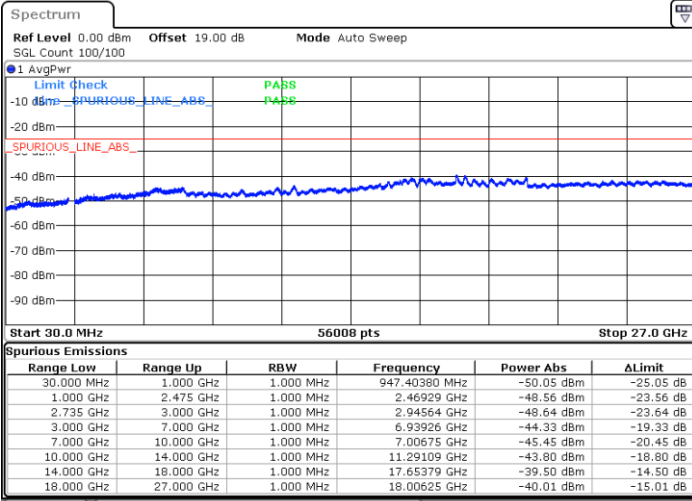

Date: 18.DEC.2021 09:18:59

Date: 18.DEC.2021 09:22:16

Middle Channel / FullIRB

N/A

Date: 18.DEC.2021 09:12:47

LTE Band 41C / 15MHz+10MHz

16QAM

Highest Channel / 1RB0 and 1RB49

Highest Channel / 1RB74 and 1RB0

Date: 18.DEC.2021 09:36:31

Date: 18.DEC.2021 09:33:13

Highest Channel / FullIRB

N/A

Date: 18.DEC.2021 09:39:48

LTE Band 41C / 15MHz+15MHz

16QAM

Lowest Channel / 1RB0 and 1RB74

Lowest Channel / 1RB74 and 1RB0

Date: 18.DEC.2021 10:07:05

Date: 18.DEC.2021 10:03:48

Lowest Channel / FullIRB

N/A

Date: 18.DEC.2021 10:10:23

LTE Band 41C / 15MHz+15MHz