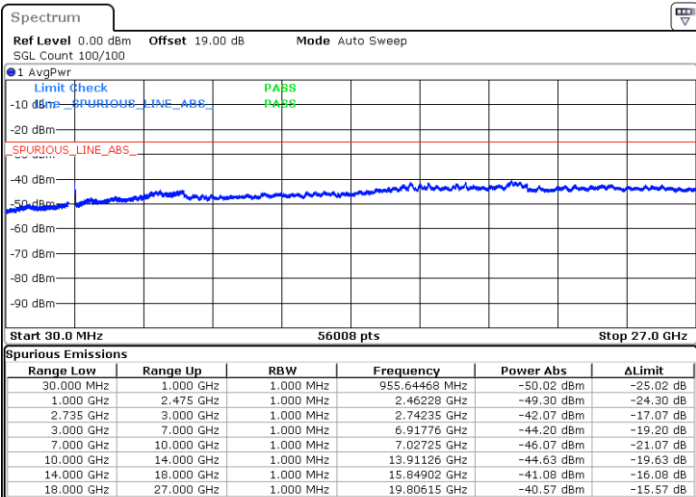

Lowest Channel / FullRB

N/A

Date: 17.DEC.2021 20:24:01

LTE Band 41C / 20MHz+15MHz

16QAM

Middle Channel / 1RB0 and 1RB74

Middle Channel / 1RB99 and 1RB0

Date: 17.DEC.2021 20:33:59

Date: 17.DEC.2021 20:37:30

Middle Channel / FullIRB

N/A

Date: 17.DEC.2021 20:30:27

LTE Band 41C / 20MHz+15MHz

16QAM

Highest Channel / 1RB0 and 1RB74

Highest Channel / 1RB99 and 1RB0

Date: 17.DEC.2021 20:51:35

Date: 17.DEC.2021 20:48:02

Highest Channel / FullIRB

N/A

Date: 17.DEC.2021 20:55:07

LTE Band 41C / 20MHz+20MHz

16QAM

Lowest Channel / 1RB0 and 1RB99

Lowest Channel / 1RB99 and 1RB0

Date: 17.DEC.2021 16:12:43

Date: 17.DEC.2021 16:09:12

Lowest Channel / FullIRB

N/A

Date: 17.DEC.2021 16:16:15

LTE Band 41C / 20MHz+20MHz

16QAM