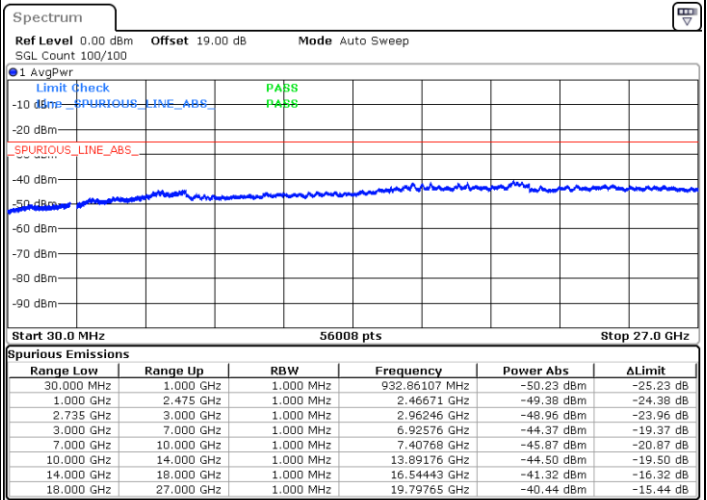

LTE Band 41C / 10MHz+20MHz

16QAM

Lowest Channel / 1RB0 and 1RB99

Lowest Channel / 1RB49 and 1RB0

Date: 18.DEC.2021 03:52:04

Date: 18.DEC.2021 03:48:33

Lowest Channel / FullRB

N/A

Date: 18.DEC.2021 03:55:36

LTE Band 41C / 10MHz+20MHz

16QAM

Middle Channel / 1RB0 and 1RB99

Middle Channel / 1RB49 and 1RB0

Date: 18.DEC.2021 04:15:10

Date: 18.DEC.2021 04:18:41

Middle Channel / FullRB

N/A

Date: 18.DEC.2021 04:10:34

LTE Band 41C / 10MHz+20MHz

16QAM

Highest Channel / 1RB0 and 1RB99

Highest Channel / 1RB49 and 1RB0

Date: 18.DEC.2021 04:38:40

Date: 18.DEC.2021 04:35:09

Highest Channel / FullIRB

N/A

Date: 18.DEC.2021 04:42:11

LTE Band 41C / 15MHz+10MHz

16QAM

Lowest Channel / 1RB0 and 1RB49

Lowest Channel / 1RB74 and 1RB80

Date: 18.DEC.2021 09:05:44