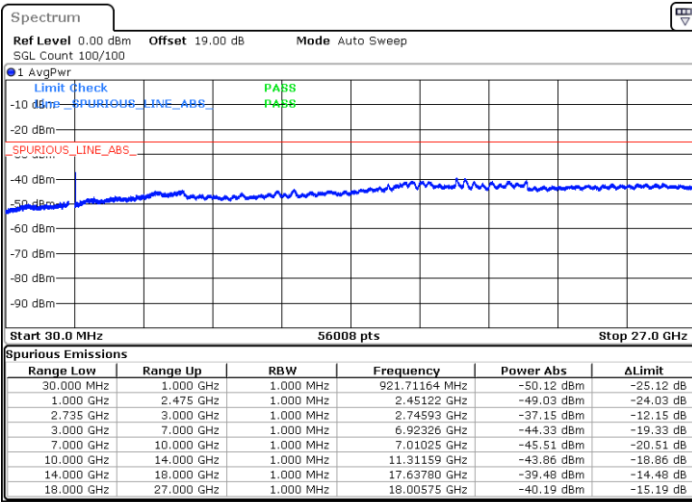

Lowest Channel / 1RB0 and 1RB74

Lowest Channel / 1RB74 and 1RB0

Date: 18.DEC.2021 10:07:05

Date: 18.DEC.2021 10:03:48

Lowest Channel / FullIRB

N/A

Date: 18.DEC.2021 10:10:23

LTE Band 41C / 15MHz+15MHz

16QAM

Middle Channel / 1RB0 and 1RB74

Middle Channel / 1RB74 and 1RB0

Date: 18.DEC.2021 10:18:06

Date: 18.DEC.2021 10:21:23

Middle Channel / FullIRB

N/A

Date: 18.DEC.2021 10:14:49

LTE Band 41C / 15MHz+15MHz

16QAM

Highest Channel / 1RB0 and 1RB74

Highest Channel / 1RB74 and 1RB0

Date: 18.DEC.2021 10:36:02

Date: 18.DEC.2021 10:32:45

Highest Channel / FullIRB

N/A

Date: 18.DEC.2021 10:39:19

LTE Band 41C / 15MHz+20MHz

16QAM

Lowest Channel / 1RB0 and 1RB99

Lowest Channel / 1RB74 and 1RB0

Date: 18.DEC.2021 05:33:00

Date: 18.DEC.2021 05:29:30

Lowest Channel / FullIRB