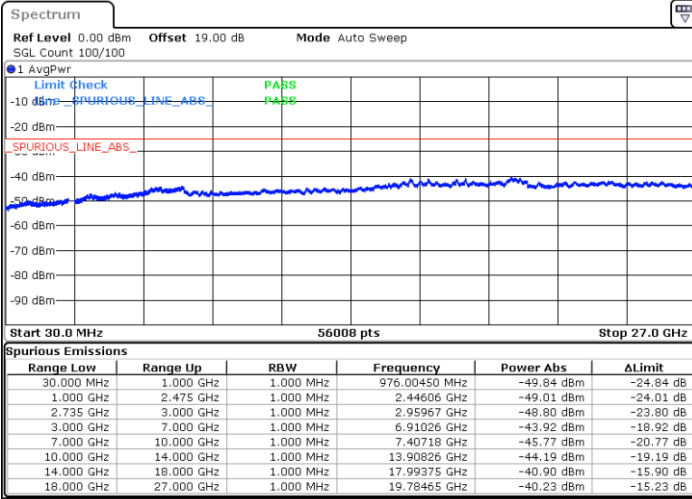

LTE Band 41C / 5MHz+20MHz

64QAM

Lowest Channel / 1RB0 and 1RB99

Lowest Channel / 1RB24 and 1RB0

Date: 17.DEC.2021 17:21:54

Date: 17.DEC.2021 17:16:00

Lowest Channel / FullIRB

N/A

Date: 17.DEC.2021 17:23:05

LTE Band 41C / 5MHz+20MHz

64QAM

Middle Channel / 1RB0 and 1RB99

Middle Channel / 1RB24 and 1RB0

Date: 17.DEC.2021 17:30:12

Date: 17.DEC.2021 17:36:03

Middle Channel / FullRB

N/A

Date: 17.DEC.2021 17:29:01

LTE Band 41C / 5MHz+20MHz

64QAM

Highest Channel / 1RB0 and 1RB99

Highest Channel / 1RB24 and 1RB0

Date: 17.DEC.2021 17:40:49

Date: 17.DEC.2021 17:39:38

Highest Channel / FullIRB

N/A

Date: 17.DEC.2021 17:46:41

LTE Band 41C / 10MHz+15MHz

64QAM

Lowest Channel / 1RB0 and 1RB74

Lowest Channel / 1RB49 and 1RB0

Date: 18.DEC.2021 00:13:44