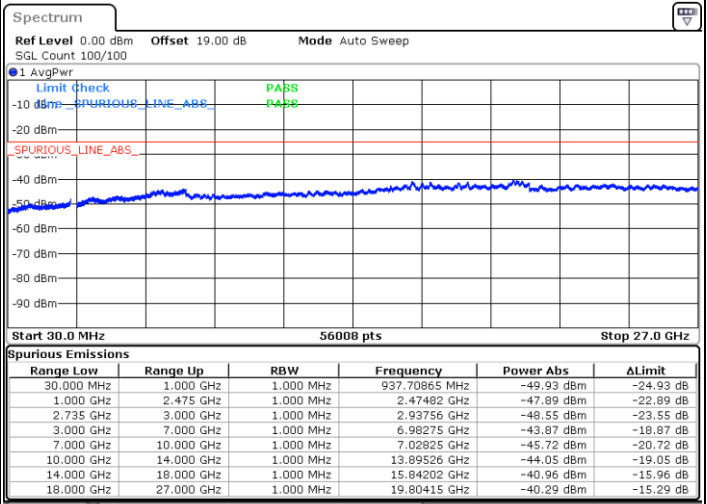

Middle Channel / 1RB99 and 1RB0

Date: 17.DEC.2021 18:21:49

Date: 17.DEC.2021 18:25:19

Middle Channel / FullIRB

N/A

Date: 17.DEC.2021 18:18:17

LTE Band 41C / 20MHz+5MHz

16QAM

Highest Channel / 1RB0 and 1RB24

Highest Channel / 1RB99 and 1RB0

Date: 17.DEC.2021 18:39:22

Date: 17.DEC.2021 18:35:50

Highest Channel / FullIRB

N/A

Date: 17.DEC.2021 18:42:53

LTE Band 41C / 20MHz+10MHz

16QAM

Lowest Channel / 1RB0 and 1RB49

Lowest Channel / 1RB99 and 1RB0

Date: 17.DEC.2021 19:07:59

Date: 17.DEC.2021 19:04:29

Lowest Channel / FullIRB

N/A

Date: 17.DEC.2021 19:11:31