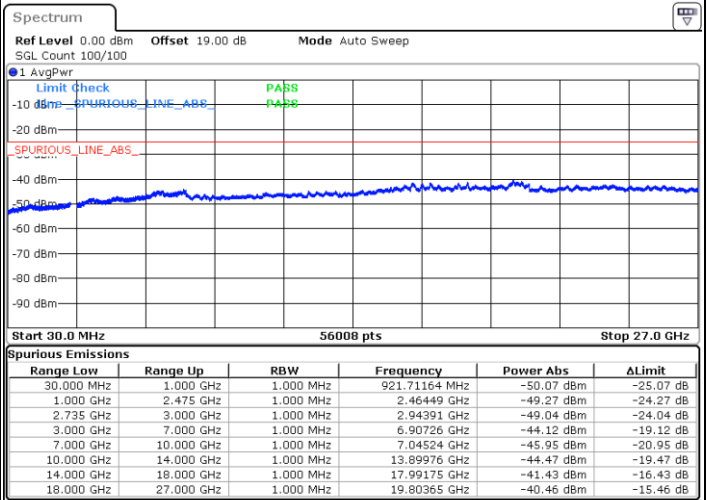

N/A

Date: 17.DEC.2021 19:40:19

LTE Band 41C / 20MHz+15MHz

16QAM

Lowest Channel / 1RB0 and 1RB74

Lowest Channel / 1RB99 and 1RB0

Date: 17.DEC.2021 20:20:30

Date: 17.DEC.2021 20:16:58

Lowest Channel / FullRB

N/A

Date: 17.DEC.2021 20:24:01

LTE Band 41C / 20MHz+15MHz

16QAM

Middle Channel / 1RB0 and 1RB74

Middle Channel / 1RB99 and 1RB0

Date: 17.DEC.2021 20:33:59

Date: 17.DEC.2021 20:37:30

Middle Channel / FullIRB

N/A

Date: 17.DEC.2021 20:30:27

LTE Band 41C / 20MHz+15MHz

16QAM

Highest Channel / 1RB0 and 1RB74

Highest Channel / 1RB99 and 1RB0

Date: 17.DEC.2021 20:51:35

Date: 17.DEC.2021 20:48:02

Highest Channel / FullIRB

N/A

Date: 17.DEC.2021 20:55:07

LTE Band 41C / 20MHz+20MHz

16QAM

Lowest Channel / 1RB0 and 1RB99