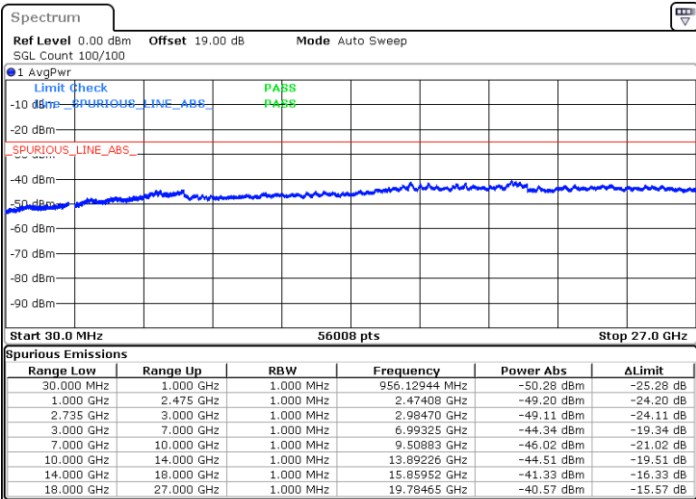

LTE Band 41C / 10MHz+20MHz

16QAM

Lowest Channel / 1RB0 and 1RB99

Lowest Channel / 1RB49 and 1RB0

Date: 18.DEC.2021 03:52:04

Date: 18.DEC.2021 03:48:33

Lowest Channel / FullRB

N/A

Date: 18.DEC.2021 03:55:36

LTE Band 41C / 10MHz+20MHz

16QAM

Middle Channel / 1RB0 and 1RB99

Middle Channel / 1RB49 and 1RB0

Date: 18.DEC.2021 04:15:10

Date: 18.DEC.2021 04:18:41

Middle Channel / FullRB

N/A

Date: 18.DEC.2021 04:10:34

LTE Band 41C / 10MHz+20MHz

16QAM

Highest Channel / 1RB0 and 1RB99

Highest Channel / 1RB49 and 1RB0

Date: 18.DEC.2021 04:38:40

Date: 18.DEC.2021 04:35:09

Highest Channel / FullIRB

N/A

Date: 18.DEC.2021 04:42:11

LTE Band 41C / 15MHz+10MHz

16QAM

Lowest Channel / 1RB0 and 1RB49

Lowest Channel / 1RB74 and 1RB80

Date: 18.DEC.2021 09:05:44