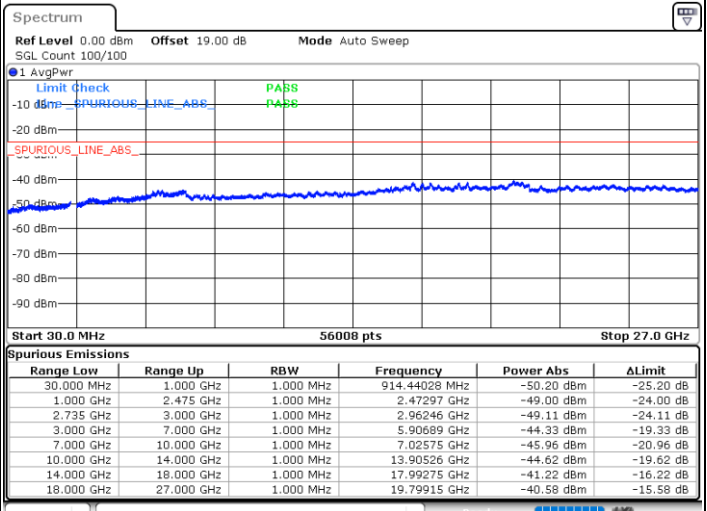

LTE Band 41C / 10MHz+20MHz

16QAM

Lowest Channel / 1RB0 and 1RB99

Lowest Channel / 1RB49 and 1RB0

Date: 18.DEC.2021 03:52:04

Date: 18.DEC.2021 03:48:33

Lowest Channel / FullRB

N/A

Date: 18.DEC.2021 03:55:36

LTE Band 41C / 10MHz+20MHz

16QAM

Middle Channel / 1RB0 and 1RB99

Middle Channel / 1RB49 and 1RB0

Date: 18.DEC.2021 04:15:10

Date: 18.DEC.2021 04:18:41

Middle Channel / FullRB

N/A

Date: 18.DEC.2021 04:10:34

LTE Band 41C / 10MHz+20MHz

16QAM

Highest Channel / 1RB0 and 1RB99

Highest Channel / 1RB49 and 1RB0

Date: 18.DEC.2021 04:38:40

Date: 18.DEC.2021 04:35:09