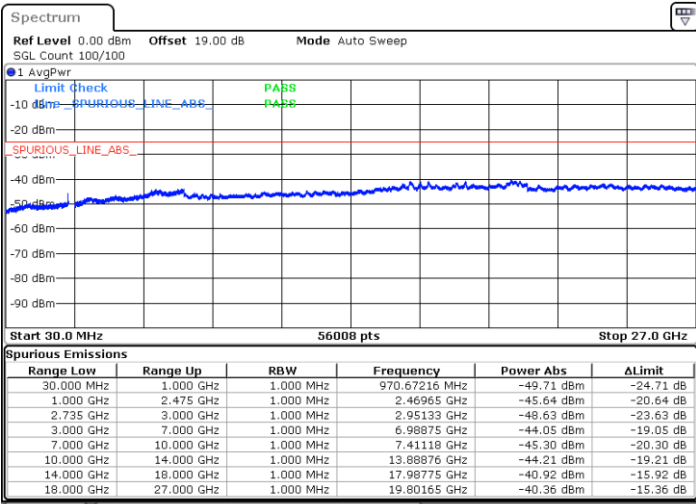

Middle Channel / 1RB99 and 1RB0

Date: 17.DEC.2021 18:21:49

Date: 17.DEC.2021 18:25:19

Middle Channel / FullIRB

N/A

Date: 17.DEC.2021 18:18:17

LTE Band 41C / 20MHz+5MHz

16QAM

Highest Channel / 1RB0 and 1RB24

Highest Channel / 1RB99 and 1RB0

Date: 17.DEC.2021 18:39:22

Date: 17.DEC.2021 18:35:50

Highest Channel / FullIRB

N/A

Date: 17.DEC.2021 18:42:53

LTE Band 41C / 20MHz+10MHz

16QAM

Lowest Channel / 1RB0 and 1RB49

Lowest Channel / 1RB99 and 1RB0

Date: 17.DEC.2021 19:07:59

Date: 17.DEC.2021 19:04:29

Lowest Channel / FullIRB

N/A

Date: 17.DEC.2021 19:11:31