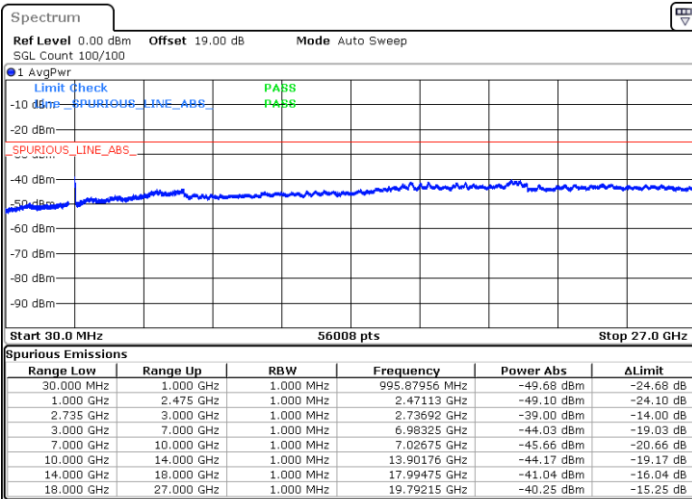

Lowest Channel / 1RB99 and 1RB0

Date: 17.DEC.2021 16:12:43

Date: 17.DEC.2021 16:09:12

Lowest Channel / FullIRB

N/A

Date: 17.DEC.2021 16:16:15

LTE Band 41C / 20MHz+20MHz

16QAM

MiddleChannel / 1RB0 and 1RB99

Middle Channel / 1RB99 and 1RB0

Date: 17.DEC.2021 16:23:22

Date: 17.DEC.2021 16:26:53

Middle Channel / FullIRB

N/A

Date: 17.DEC.2021 16:19:50

LTE Band 41C / 20MHz+20MHz

16QAM

Highest Channel / 1RB0 and 1RB99

Highest Channel / 1RB99 and 1RB0

Date: 17.DEC.2021 16:40:56

Date: 17.DEC.2021 16:37:25

Highest Channel / FullIRB

N/A

Date: 17.DEC.2021 16:44:28

LTE Band 41C / 5MHz+20MHz

64QAM

Lowest Channel / 1RB0 and 1RB99

Lowest Channel / 1RB24 and 1RB0

Date: 17.DEC.2021 17:21:54

Date: 17.DEC.2021 17:16:00

Lowest Channel / FullIRB

N/A