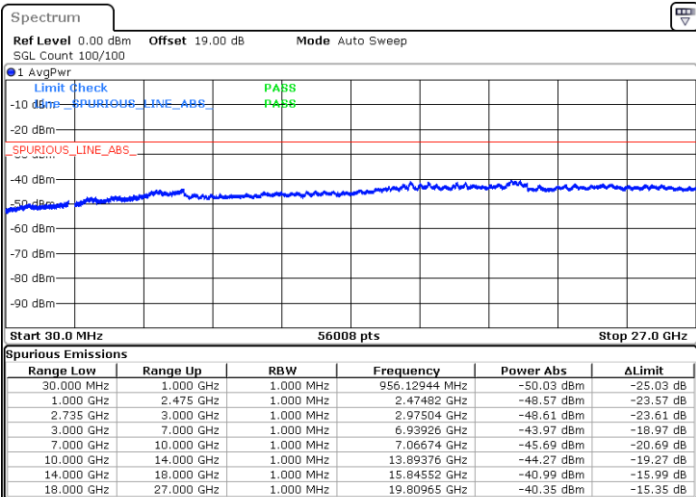

Date: 17.DEC.2021 20:51:35

Date: 17.DEC.2021 20:48:02

Highest Channel / FullIRB

N/A

Date: 17.DEC.2021 20:55:07

LTE Band 41C / 20MHz+20MHz

16QAM

Lowest Channel / 1RB0 and 1RB99

Lowest Channel / 1RB99 and 1RB0

Date: 17.DEC.2021 16:12:43

Date: 17.DEC.2021 16:09:12

Lowest Channel / FullIRB

N/A

Date: 17.DEC.2021 16:16:15

LTE Band 41C / 20MHz+20MHz

16QAM

MiddleChannel / 1RB0 and 1RB99

Middle Channel / 1RB99 and 1RB0

Date: 17.DEC.2021 16:23:22

Date: 17.DEC.2021 16:26:53

Middle Channel / FullIRB

N/A

Date: 17.DEC.2021 16:19:50

LTE Band 41C / 20MHz+20MHz

16QAM

Highest Channel / 1RB0 and 1RB99

Highest Channel / 1RB99 and 1RB0

Date: 17.DEC.2021 16:40:56

Date: 17.DEC.2021 16:37:25

Highest Channel / FullIRB

N/A

Date: 17.DEC.2021 16:44:28