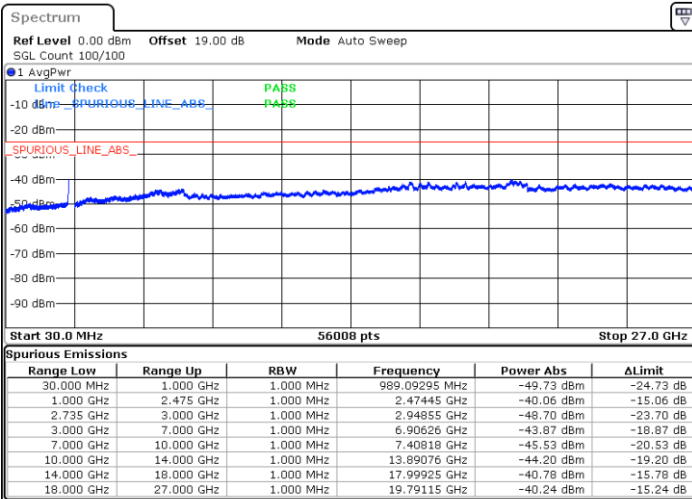

16QAM

Highest Channel / 1RB0 and 1RB99

Highest Channel / 1RB99 and 1RB0

Date: 17.DEC.2021 16:40:56

Date: 17.DEC.2021 16:37:25

Highest Channel / FullIRB

N/A

Date: 17.DEC.2021 16:44:28

LTE Band 41C / 5MHz+20MHz

64QAM

Lowest Channel / 1RB0 and 1RB99

Lowest Channel / 1RB24 and 1RB0

Date: 17.DEC.2021 17:21:54

Date: 17.DEC.2021 17:16:00

Lowest Channel / FullIRB

N/A

Date: 17.DEC.2021 17:23:05

LTE Band 41C / 5MHz+20MHz

64QAM

Middle Channel / 1RB0 and 1RB99

Middle Channel / 1RB24 and 1RB0

Date: 17.DEC.2021 17:30:12

Date: 17.DEC.2021 17:36:03

Middle Channel / FullRB

N/A

Date: 17.DEC.2021 17:29:01

LTE Band 41C / 5MHz+20MHz

64QAM

Highest Channel / 1RB0 and 1RB99

Highest Channel / 1RB24 and 1RB0

Date: 17.DEC.2021 17:40:49

Date: 17.DEC.2021 17:39:38