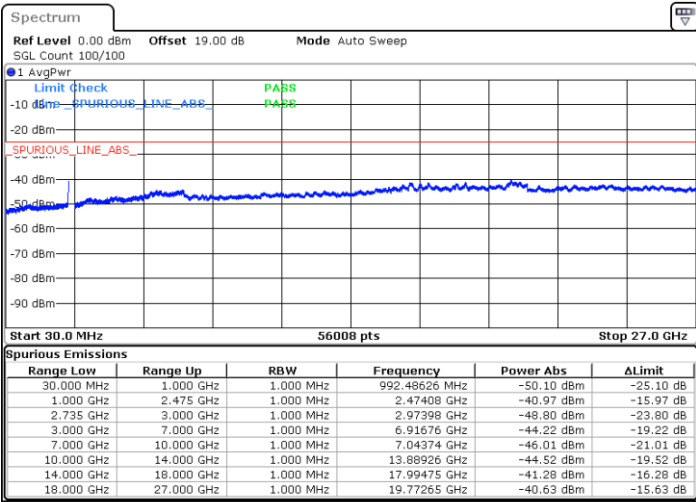

LTE Band 41C / 15MHz+15MHz

16QAM

Highest Channel / 1RB0 and 1RB74

Highest Channel / 1RB74 and 1RB0

Date: 18.DEC.2021 10:36:02

Date: 18.DEC.2021 10:32:45

Highest Channel / FullIRB

N/A

Date: 18.DEC.2021 10:39:19

LTE Band 41C / 15MHz+20MHz

16QAM

Lowest Channel / 1RB0 and 1RB99

Lowest Channel / 1RB74 and 1RB0

Date: 18.DEC.2021 05:33:00

Date: 18.DEC.2021 05:29:30

Lowest Channel / FullIRB

N/A

Date: 18.DEC.2021 05:36:30

LTE Band 41C / 15MHz+20MHz

16QAM

Middle Channel / 1RB0 and 1RB99

Middle Channel / 1RB74 and 1RB0

Date: 18.DEC.2021 05:56:42

Date: 18.DEC.2021 06:00:11

Middle Channel / FullIRB

N/A

Date: 18.DEC.2021 05:53:11

LTE Band 41C / 15MHz+20MHz

16QAM

Highest Channel / 1RB0 and 1RB99

Highest Channel / 1RB74 and 1RB0

Date: 18.DEC.2021 08:36:49