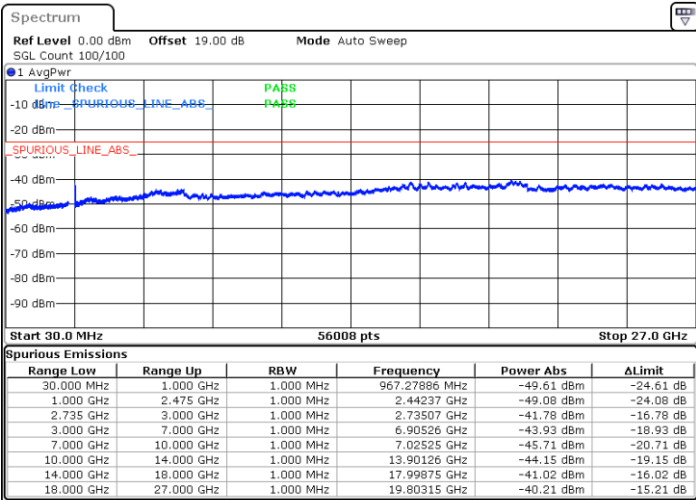

Date: 18.DEC.2021 08:32:59

Highest Channel / FullIRB

N/A

Date: 18.DEC.2021 08:40:19

LTE Band 41C / 20MHz+5MHz

16QAM

Lowest Channel / 1RB0 and 1RB24

Lowest Channel / 1RB99 and 1RB0

Date: 17.DEC.2021 18:11:12

Date: 17.DEC.2021 18:07:39

Lowest Channel / FullIRB

N/A

Date: 17.DEC.2021 18:14:44

LTE Band 41C / 20MHz+5MHz

16QAM

Middle Channel / 1RB0 and 1RB24

Middle Channel / 1RB99 and 1RB0

Date: 17.DEC.2021 18:21:49

Date: 17.DEC.2021 18:25:19

Middle Channel / FullIRB

N/A

Date: 17.DEC.2021 18:18:17

LTE Band 41C / 20MHz+5MHz

16QAM

Highest Channel / 1RB0 and 1RB24

Highest Channel / 1RB99 and 1RB0

Date: 17.DEC.2021 18:39:22

Date: 17.DEC.2021 18:35:50

Highest Channel / FullIRB

N/A

Date: 17.DEC.2021 18:42:53

LTE Band 41C / 20MHz+10MHz