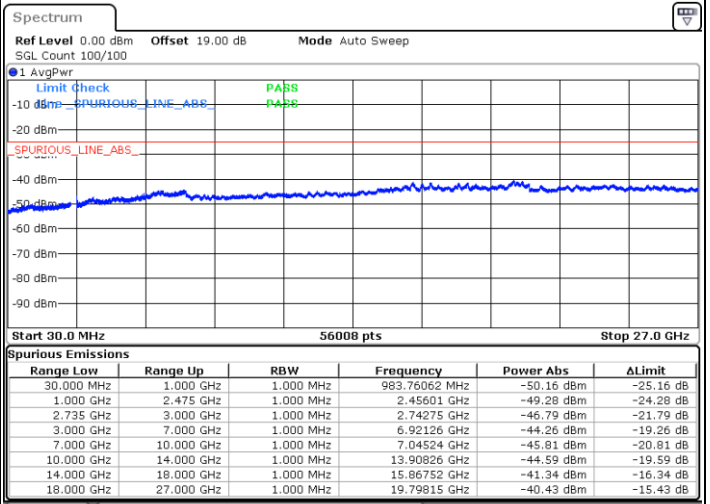

Date: 18.DEC.2021 03:55:36

LTE Band 41C / 10MHz+20MHz

16QAM

Middle Channel / 1RB0 and 1RB99

Middle Channel / 1RB49 and 1RB0

Date: 18.DEC.2021 04:15:10

Date: 18.DEC.2021 04:18:41

Middle Channel / FullRB

N/A

Date: 18.DEC.2021 04:10:34

LTE Band 41C / 10MHz+20MHz

16QAM

Highest Channel / 1RB0 and 1RB99

Highest Channel / 1RB49 and 1RB0

Date: 18.DEC.2021 04:38:40

Date: 18.DEC.2021 04:35:09

Highest Channel / FullIRB

N/A

Date: 18.DEC.2021 04:42:11

LTE Band 41C / 15MHz+10MHz

16QAM

Lowest Channel / 1RB0 and 1RB49

Lowest Channel / 1RB74 and 1RB80

Date: 18.DEC.2021 09:05:44

Date: 18.DEC.2021 09:02:14

Lowest Channel / FullIRB

N/A

Date: 18.DEC.2021 09:09:13

LTE Band 41C / 15MHz+10MHz

16QAM

Middle Channel / 1RB0 and 1RB49

Middle Channel / 1RB74 and 1RB0