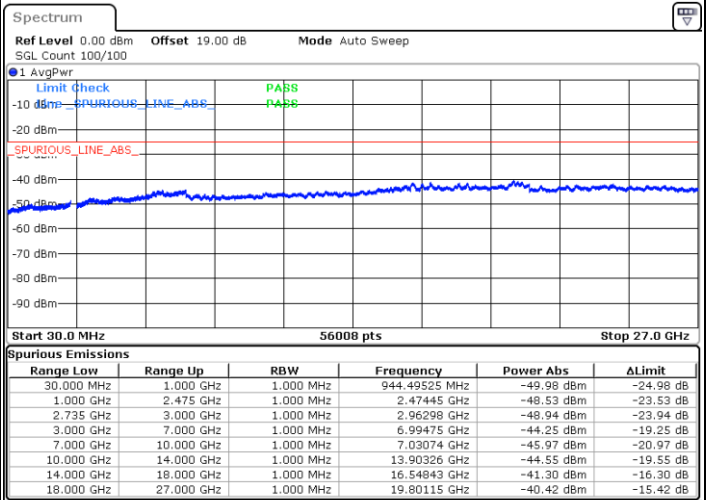

N/A

Date: 17.DEC.2021 17:29:01

LTE Band 41C / 5MHz+20MHz

64QAM

Highest Channel / 1RB0 and 1RB99

Highest Channel / 1RB24 and 1RB0

Date: 17.DEC.2021 17:40:49

Date: 17.DEC.2021 17:39:38

Highest Channel / FullIRB

N/A

Date: 17.DEC.2021 17:46:41

LTE Band 41C / 10MHz+15MHz

64QAM

Lowest Channel / 1RB0 and 1RB74

Lowest Channel / 1RB49 and 1RB0

Date: 18.DEC.2021 00:13:44