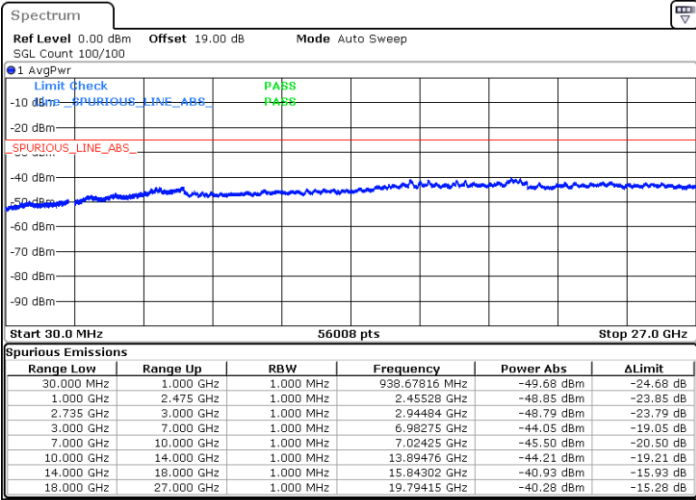

Date: 17.DEC.2021 18:11:12

Date: 17.DEC.2021 18:07:39

Lowest Channel / FullIRB

N/A

Date: 17.DEC.2021 18:14:44

LTE Band 41C / 20MHz+5MHz

16QAM

Middle Channel / 1RB0 and 1RB24

Middle Channel / 1RB99 and 1RB0

Date: 17.DEC.2021 18:21:49

Date: 17.DEC.2021 18:25:19

Middle Channel / FullIRB

N/A

Date: 17.DEC.2021 18:18:17

LTE Band 41C / 20MHz+5MHz

16QAM

Highest Channel / 1RB0 and 1RB24

Highest Channel / 1RB99 and 1RB0

Date: 17.DEC.2021 18:39:22

Date: 17.DEC.2021 18:35:50

Highest Channel / FullIRB

N/A

Date: 17.DEC.2021 18:42:53

LTE Band 41C / 20MHz+10MHz