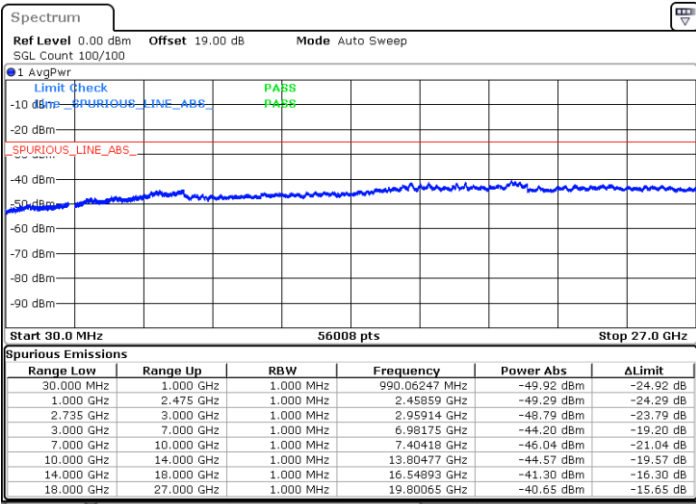

LTE Band 41C / 15MHz+15MHz

16QAM

Highest Channel / 1RB0 and 1RB74

Highest Channel / 1RB74 and 1RB0

Date: 18.DEC.2021 10:36:02

Date: 18.DEC.2021 10:32:45

Highest Channel / FullIRB

N/A

Date: 18.DEC.2021 10:39:19

LTE Band 41C / 15MHz+20MHz

16QAM

Lowest Channel / 1RB0 and 1RB99

Lowest Channel / 1RB74 and 1RB0

Date: 18.DEC.2021 05:33:00

Date: 18.DEC.2021 05:29:30

Lowest Channel / FullIRB

N/A

Date: 18.DEC.2021 05:36:30

LTE Band 41C / 15MHz+20MHz

16QAM

Middle Channel / 1RB0 and 1RB99

Middle Channel / 1RB74 and 1RB0

Date: 18.DEC.2021 05:56:42

Date: 18.DEC.2021 06:00:11

Middle Channel / FullIRB

N/A

Date: 18.DEC.2021 05:53:11

LTE Band 41C / 15MHz+20MHz

16QAM

Highest Channel / 1RB0 and 1RB99

Highest Channel / 1RB74 and 1RB0

Date: 18.DEC.2021 08:36:49