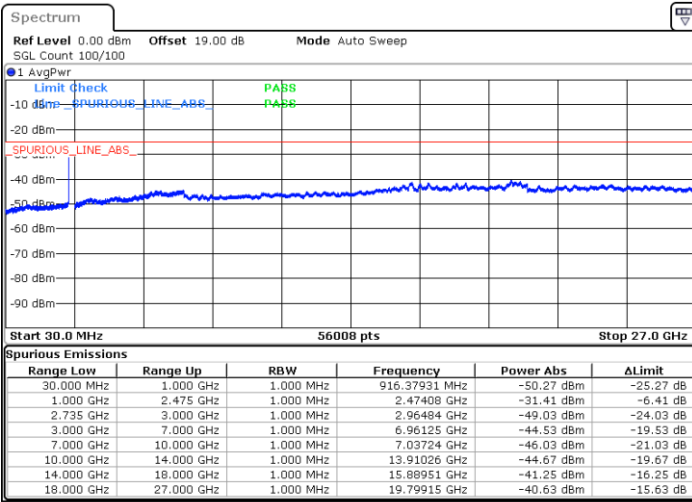

N/A

Date: 18.DEC.2021 04:10:34

LTE Band 41C / 10MHz+20MHz

16QAM

Highest Channel / 1RB0 and 1RB99

Highest Channel / 1RB49 and 1RB0

Date: 18.DEC.2021 04:38:40

Date: 18.DEC.2021 04:35:09

Highest Channel / FullIRB

N/A

Date: 18.DEC.2021 04:42:11

LTE Band 41C / 15MHz+10MHz

16QAM

Lowest Channel / 1RB0 and 1RB49

Lowest Channel / 1RB74 and 1RB80

Date: 18.DEC.2021 09:05:44

Date: 18.DEC.2021 09:02:14

Lowest Channel / FullIRB

N/A

Date: 18.DEC.2021 09:09:13

LTE Band 41C / 15MHz+10MHz

16QAM

Middle Channel / 1RB0 and 1RB49

Middle Channel / 1RB74 and 1RB0

Date: 18.DEC.2021 09:18:59

Date: 18.DEC.2021 09:22:16

Middle Channel / FullIRB

N/A

Date: 18.DEC.2021 09:12:47

LTE Band 41C / 15MHz+10MHz

16QAM

Highest Channel / 1RB0 and 1RB49