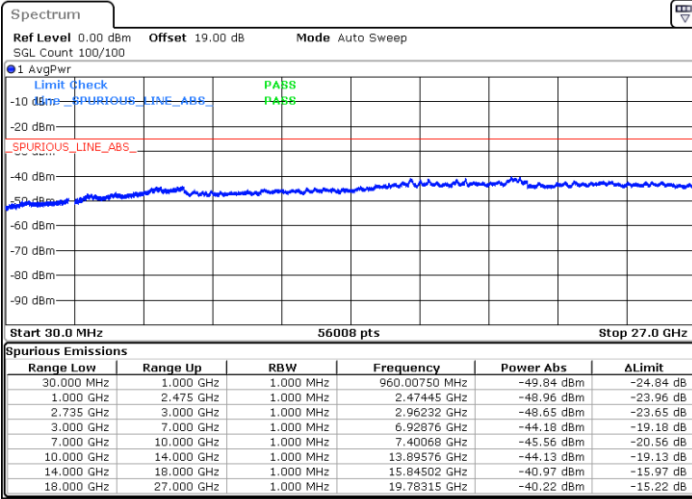

Date: 17.DEC.2021 20:37:30

Middle Channel / FullIRB

N/A

Date: 17.DEC.2021 20:30:27

LTE Band 41C / 20MHz+15MHz

16QAM

Highest Channel / 1RB0 and 1RB74

Highest Channel / 1RB99 and 1RB0

Date: 17.DEC.2021 20:51:35

Date: 17.DEC.2021 20:48:02

Highest Channel / FullIRB

N/A

Date: 17.DEC.2021 20:55:07

LTE Band 41C / 20MHz+20MHz

16QAM

Lowest Channel / 1RB0 and 1RB99

Lowest Channel / 1RB99 and 1RB0

Date: 17.DEC.2021 16:12:43

Date: 17.DEC.2021 16:09:12

Lowest Channel / FullIRB

N/A

Date: 17.DEC.2021 16:16:15

LTE Band 41C / 20MHz+20MHz

16QAM