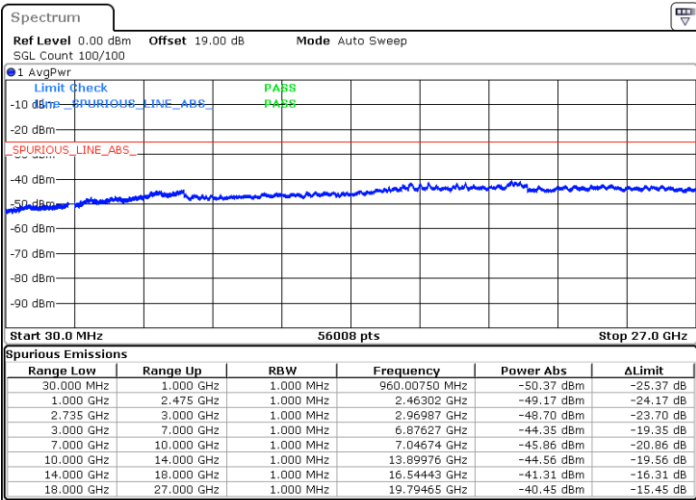

N/A

Date: 17.DEC.2021 19:40:19

LTE Band 41C / 20MHz+15MHz

16QAM

Lowest Channel / 1RB0 and 1RB74

Lowest Channel / 1RB99 and 1RB0

Date: 17.DEC.2021 20:20:30

Date: 17.DEC.2021 20:16:58

Lowest Channel / FullRB

N/A

Date: 17.DEC.2021 20:24:01

LTE Band 41C / 20MHz+15MHz

16QAM

Middle Channel / 1RB0 and 1RB74

Middle Channel / 1RB99 and 1RB0

Date: 17.DEC.2021 20:33:59

Date: 17.DEC.2021 20:37:30

Middle Channel / FullIRB

N/A

Date: 17.DEC.2021 20:30:27

LTE Band 41C / 20MHz+15MHz

16QAM

Highest Channel / 1RB0 and 1RB74

Highest Channel / 1RB99 and 1RB0

Date: 17.DEC.2021 20:51:35

Date: 17.DEC.2021 20:48:02

Highest Channel / FullIRB

N/A

Date: 17.DEC.2021 20:55:07

LTE Band 41C / 20MHz+20MHz

16QAM

Lowest Channel / 1RB0 and 1RB99