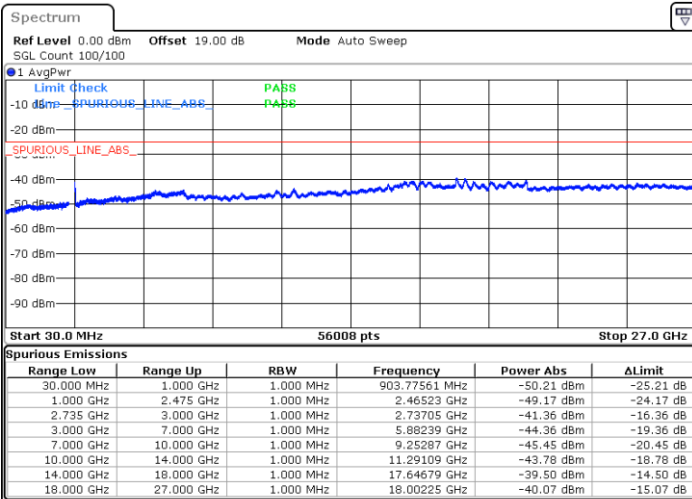

Lowest Channel / 1RB0 and 1RB74

Lowest Channel / 1RB74 and 1RB0

Date: 18.DEC.2021 10:07:05

Date: 18.DEC.2021 10:03:48

Lowest Channel / FullIRB

N/A

Date: 18.DEC.2021 10:10:23

LTE Band 41C / 15MHz+15MHz

LTE Band 41C / 15MHz+15MHz

16QAM

Highest Channel / 1RB0 and 1RB74

Highest Channel / 1RB74 and 1RB0

Date: 18.DEC.2021 10:36:02

Date: 18.DEC.2021 10:32:45

Highest Channel / FullIRB

N/A

Date: 18.DEC.2021 10:39:19

LTE Band 41C / 15MHz+20MHz

16QAM

Lowest Channel / 1RB0 and 1RB99

Lowest Channel / 1RB74 and 1RB0

Date: 18.DEC.2021 05:33:00

Date: 18.DEC.2021 05:29:30

Lowest Channel / FullIRB