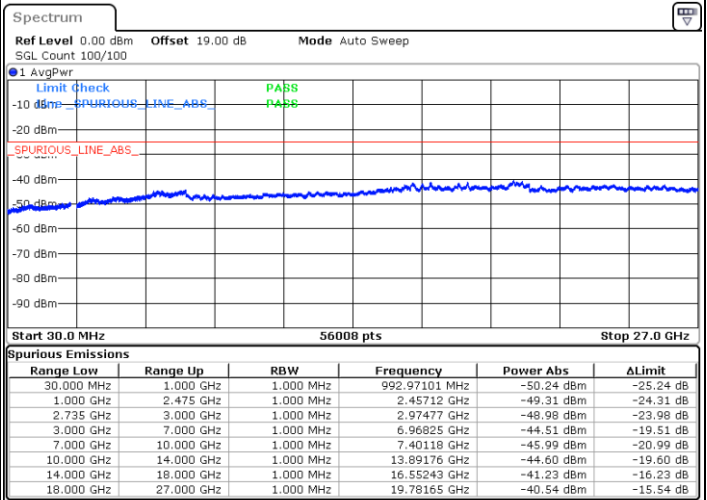

Date: 18.DEC.2021 10:39:19

LTE Band 41C / 15MHz+20MHz

16QAM

Lowest Channel / 1RB0 and 1RB99

Lowest Channel / 1RB74 and 1RB0

Date: 18.DEC.2021 05:33:00

Date: 18.DEC.2021 05:29:30

Lowest Channel / FullIRB

N/A

Date: 18.DEC.2021 05:36:30

LTE Band 41C / 15MHz+20MHz

16QAM

Middle Channel / 1RB0 and 1RB99

Middle Channel / 1RB74 and 1RB0

Date: 18.DEC.2021 05:56:42

Date: 18.DEC.2021 06:00:11

Middle Channel / FullIRB

N/A

Date: 18.DEC.2021 05:53:11

LTE Band 41C / 15MHz+20MHz

16QAM

Highest Channel / 1RB0 and 1RB99

Highest Channel / 1RB74 and 1RB0

Date: 18.DEC.2021 08:36:49

Date: 18.DEC.2021 08:32:59

Highest Channel / FullIRB

N/A

Date: 18.DEC.2021 08:40:19

LTE Band 41C / 20MHz+5MHz

16QAM

Lowest Channel / 1RB0 and 1RB24

Lowest Channel / 1RB99 and 1RB0