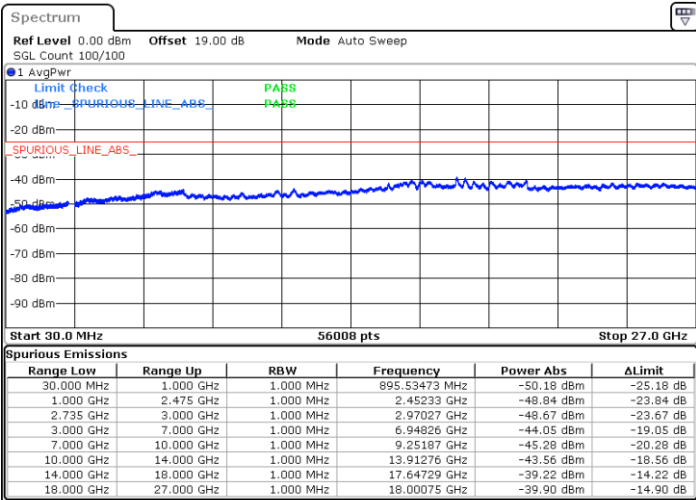

Highest Channel / FullIRB

N/A

Date: 18.DEC.2021 04:42:11

LTE Band 41C / 15MHz+10MHz

16QAM

Lowest Channel / 1RB0 and 1RB49

Lowest Channel / 1RB74 and 1RB80

Date: 18.DEC.2021 09:05:44

Date: 18.DEC.2021 09:02:14

Lowest Channel / FullIRB

N/A

Date: 18.DEC.2021 09:09:13

LTE Band 41C / 15MHz+10MHz

16QAM

Middle Channel / 1RB0 and 1RB49

Middle Channel / 1RB74 and 1RB0

Date: 18.DEC.2021 09:18:59

Date: 18.DEC.2021 09:22:16

Middle Channel / FullIRB

N/A

Date: 18.DEC.2021 09:12:47

LTE Band 41C / 15MHz+10MHz

16QAM

Highest Channel / 1RB0 and 1RB49

Highest Channel / 1RB74 and 1RB0

Date: 18.DEC.2021 09:36:31

Date: 18.DEC.2021 09:33:13

Highest Channel / FullIRB

N/A

Date: 18.DEC.2021 09:39:48

LTE Band 41C / 15MHz+15MHz

16QAM