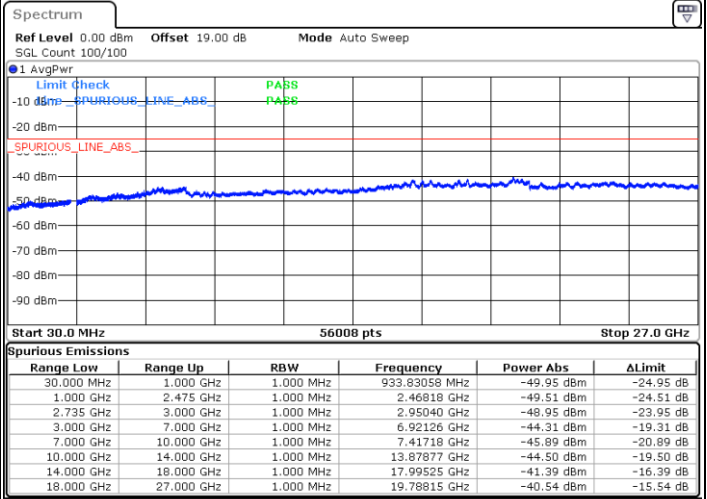

N/A

Date: 18.DEC.2021 05:36:30

LTE Band 41C / 15MHz+20MHz

16QAM

Middle Channel / 1RB0 and 1RB99

Middle Channel / 1RB74 and 1RB0

Date: 18.DEC.2021 05:56:42

Date: 18.DEC.2021 06:00:11

Middle Channel / FullIRB

N/A

Date: 18.DEC.2021 05:53:11

LTE Band 41C / 15MHz+20MHz

16QAM

Highest Channel / 1RB0 and 1RB99

Highest Channel / 1RB74 and 1RB0

Date: 18.DEC.2021 08:36:49

Date: 18.DEC.2021 08:32:59

Highest Channel / FullIRB

N/A

Date: 18.DEC.2021 08:40:19

LTE Band 41C / 20MHz+5MHz

16QAM

Lowest Channel / 1RB0 and 1RB24

Lowest Channel / 1RB99 and 1RB0

Date: 17.DEC.2021 18:11:12

Date: 17.DEC.2021 18:07:39

Lowest Channel / FullIRB

N/A

Date: 17.DEC.2021 18:14:44

LTE Band 41C / 20MHz+5MHz

16QAM

Middle Channel / 1RB0 and 1RB24