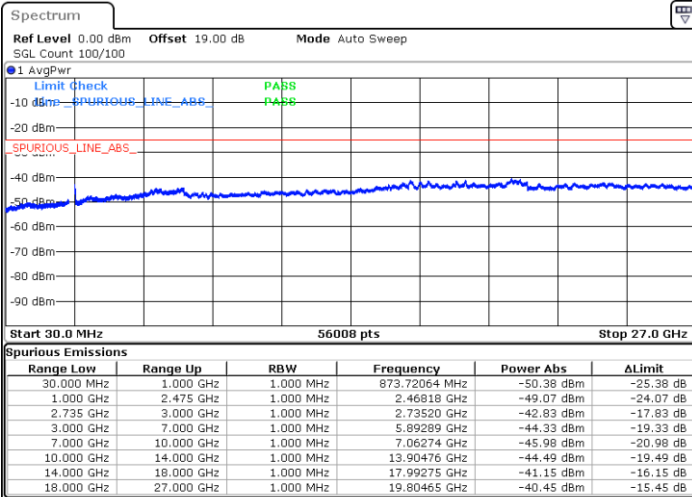

N/A

Date: 18.DEC.2021 05:36:30

LTE Band 41C / 15MHz+20MHz

16QAM

Middle Channel / 1RB0 and 1RB99

Middle Channel / 1RB74 and 1RB0

Date: 18.DEC.2021 05:56:42

Date: 18.DEC.2021 06:00:11

Middle Channel / FullIRB

N/A

Date: 18.DEC.2021 05:53:11

LTE Band 41C / 15MHz+20MHz

16QAM

Highest Channel / 1RB0 and 1RB99

Highest Channel / 1RB74 and 1RB0

Date: 18.DEC.2021 08:36:49

Date: 18.DEC.2021 08:32:59

Highest Channel / FullIRB

N/A

Date: 18.DEC.2021 08:40:19

LTE Band 41C / 20MHz+5MHz

16QAM

Lowest Channel / 1RB0 and 1RB24

Lowest Channel / 1RB99 and 1RB0

Date: 17.DEC.2021 18:11:12

Date: 17.DEC.2021 18:07:39

Lowest Channel / FullIRB

N/A

Date: 17.DEC.2021 18:14:44

LTE Band 41C / 20MHz+5MHz

16QAM

Middle Channel / 1RB0 and 1RB24