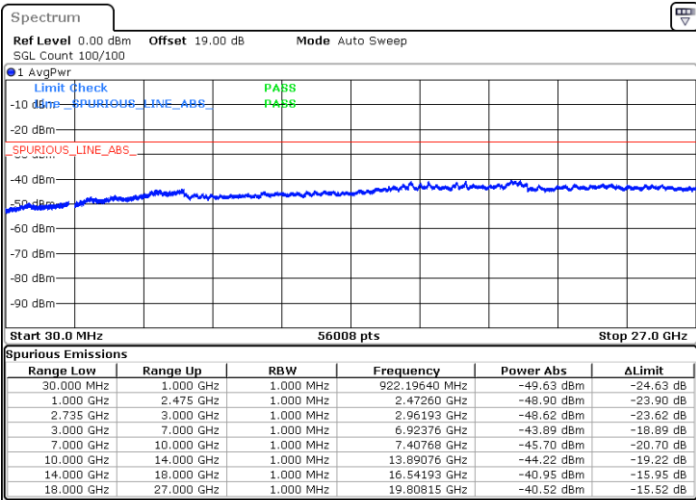

Date: 17.DEC.2021 20:51:35

Date: 17.DEC.2021 20:48:02

Highest Channel / FullIRB

N/A

Date: 17.DEC.2021 20:55:07

LTE Band 41C / 20MHz+20MHz

16QAM

Lowest Channel / 1RB0 and 1RB99

Lowest Channel / 1RB99 and 1RB0

Date: 17.DEC.2021 16:12:43

Date: 17.DEC.2021 16:09:12

Lowest Channel / FullIRB

N/A

Date: 17.DEC.2021 16:16:15

LTE Band 41C / 20MHz+20MHz

16QAM

MiddleChannel / 1RB0 and 1RB99

Middle Channel / 1RB99 and 1RB0

Date: 17.DEC.2021 16:23:22

Date: 17.DEC.2021 16:26:53

Middle Channel / FullIRB

N/A

Date: 17.DEC.2021 16:19:50

LTE Band 41C / 20MHz+20MHz

16QAM

Highest Channel / 1RB0 and 1RB99

Highest Channel / 1RB99 and 1RB0

Date: 17.DEC.2021 16:40:56

Date: 17.DEC.2021 16:37:25

Highest Channel / FullIRB

N/A

Date: 17.DEC.2021 16:44:28