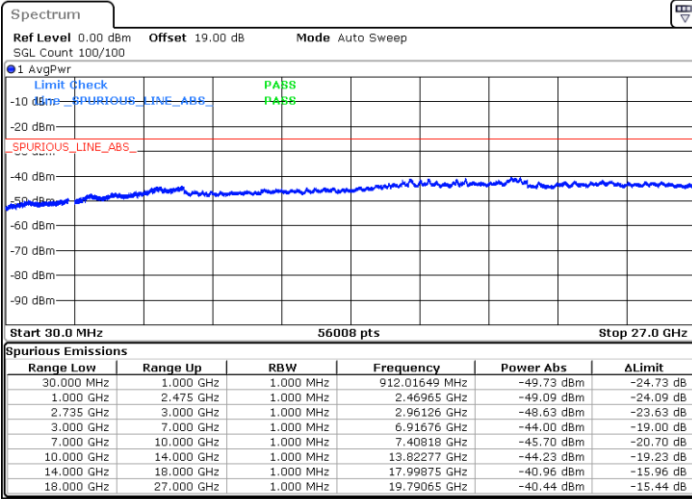

Highest Channel / 1RB0 and 1RB24

Highest Channel / 1RB99 and 1RB0

Date: 17.DEC.2021 18:39:22

Date: 17.DEC.2021 18:35:50

Highest Channel / FullIRB

N/A

Date: 17.DEC.2021 18:42:53

LTE Band 41C / 20MHz+10MHz

16QAM

Lowest Channel / 1RB0 and 1RB49

Lowest Channel / 1RB99 and 1RB0

Date: 17.DEC.2021 19:07:59

Date: 17.DEC.2021 19:04:29

Lowest Channel / FullIRB

N/A

Date: 17.DEC.2021 19:11:31

LTE Band 41C / 20MHz+10MHz

16QAM

Middle Channel / 1RB0 and 1RB49

Middle Channel / 1RB99 and 1RB0

Date: 17.DEC.2021 19:19:17

Date: 17.DEC.2021 19:22:48

Middle Channel / FullIRB

N/A

Date: 17.DEC.2021 19:15:45

LTE Band 41C / 20MHz+10MHz

16QAM

Highest Channel / 1RB0 and 1RB49

Highest Channel / 1RB99 and 1RB0

Date: 17.DEC.2021 19:36:46

Date: 17.DEC.2021 19:33:15

Highest Channel / FullIRB