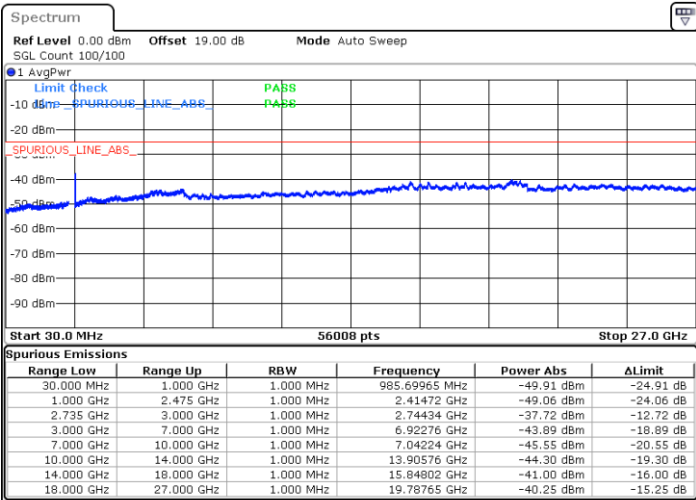

LTE Band 41C / 20MHz+10MHz

16QAM

Middle Channel / 1RB0 and 1RB49

Middle Channel / 1RB99 and 1RB0

Date: 17.DEC.2021 19:19:17

Date: 17.DEC.2021 19:22:48

Middle Channel / FullIRB

N/A

Date: 17.DEC.2021 19:15:45

LTE Band 41C / 20MHz+10MHz

16QAM

Highest Channel / 1RB0 and 1RB49

Highest Channel / 1RB99 and 1RB0

Date: 17.DEC.2021 19:36:46

Date: 17.DEC.2021 19:33:15

Highest Channel / FullIRB

N/A

Date: 17.DEC.2021 19:40:19

LTE Band 41C / 20MHz+15MHz

16QAM

Lowest Channel / 1RB0 and 1RB74

Lowest Channel / 1RB99 and 1RB0

Date: 17.DEC.2021 20:20:30

Date: 17.DEC.2021 20:16:58