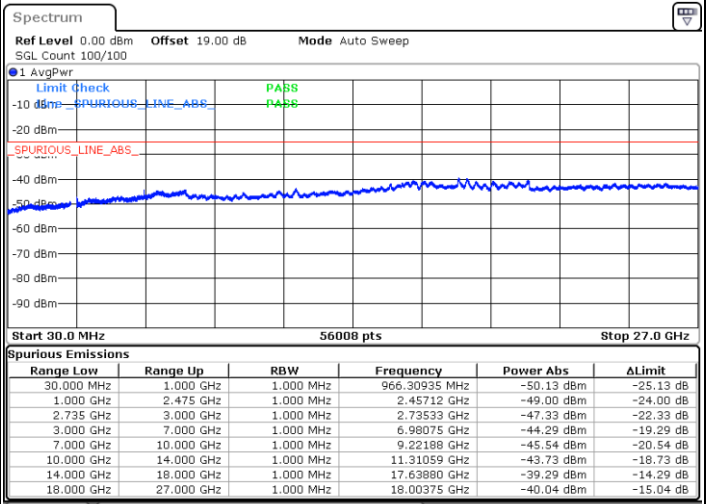

Date: 18.DEC.2021 09:02:14

Lowest Channel / FullIRB

N/A

Date: 18.DEC.2021 09:09:13

LTE Band 41C / 15MHz+10MHz

16QAM

Middle Channel / 1RB0 and 1RB49

Middle Channel / 1RB74 and 1RB0

Date: 18.DEC.2021 09:18:59

Date: 18.DEC.2021 09:22:16

Middle Channel / FullIRB

N/A

Date: 18.DEC.2021 09:12:47

LTE Band 41C / 15MHz+10MHz

16QAM

Highest Channel / 1RB0 and 1RB49

Highest Channel / 1RB74 and 1RB0

Date: 18.DEC.2021 09:36:31

Date: 18.DEC.2021 09:33:13

Highest Channel / FullIRB

N/A

Date: 18.DEC.2021 09:39:48

LTE Band 41C / 15MHz+15MHz

16QAM

Lowest Channel / 1RB0 and 1RB74

Lowest Channel / 1RB74 and 1RB0

Date: 18.DEC.2021 10:07:05

Date: 18.DEC.2021 10:03:48

Lowest Channel / FullIRB

N/A

Date: 18.DEC.2021 10:10:23

LTE Band 41C / 15MHz+15MHz