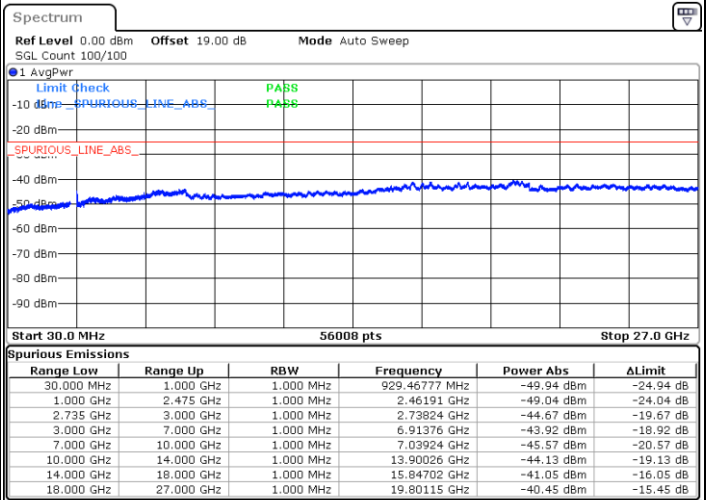

LTE Band 41C / 20MHz+10MHz

16QAM

Middle Channel / 1RB0 and 1RB49

Middle Channel / 1RB99 and 1RB0

Date: 17.DEC.2021 19:19:17

Date: 17.DEC.2021 19:22:48

Middle Channel / FullIRB

N/A

Date: 17.DEC.2021 19:15:45

LTE Band 41C / 20MHz+10MHz

16QAM

Highest Channel / 1RB0 and 1RB49

Highest Channel / 1RB99 and 1RB0

Date: 17.DEC.2021 19:36:46

Date: 17.DEC.2021 19:33:15

Highest Channel / FullIRB

N/A

Date: 17.DEC.2021 19:40:19

LTE Band 41C / 20MHz+15MHz

16QAM

Lowest Channel / 1RB0 and 1RB74

Lowest Channel / 1RB99 and 1RB0

Date: 17.DEC.2021 20:20:30

Date: 17.DEC.2021 20:16:58