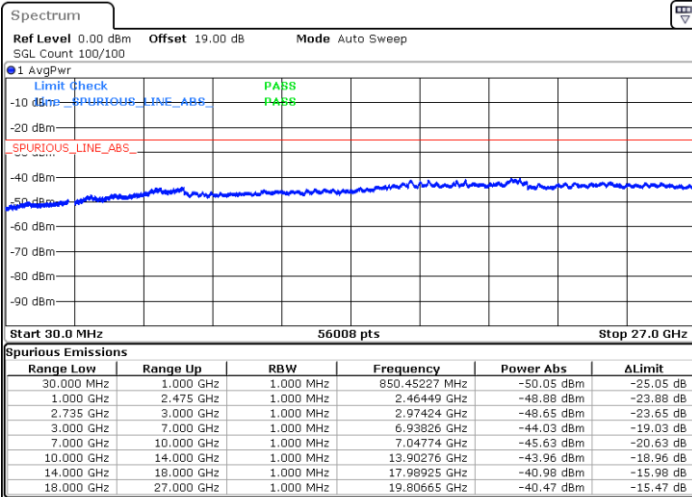

LTE Band 41C / 5MHz+20MHz

64QAM

Lowest Channel / 1RB0 and 1RB99

Lowest Channel / 1RB24 and 1RB0

Date: 17.DEC.2021 17:21:54

Date: 17.DEC.2021 17:16:00

Lowest Channel / FullIRB

N/A

Date: 17.DEC.2021 17:23:05

LTE Band 41C / 5MHz+20MHz

64QAM

Middle Channel / 1RB0 and 1RB99

Middle Channel / 1RB24 and 1RB0

Date: 17.DEC.2021 17:30:12

Date: 17.DEC.2021 17:36:03

Middle Channel / FullRB

N/A

Date: 17.DEC.2021 17:29:01

LTE Band 41C / 5MHz+20MHz

64QAM

Highest Channel / 1RB0 and 1RB99

Highest Channel / 1RB24 and 1RB0

Date: 17.DEC.2021 17:40:49

Date: 17.DEC.2021 17:39:38

Highest Channel / FullIRB

N/A

Date: 17.DEC.2021 17:46:41

LTE Band 41C / 10MHz+15MHz

64QAM

Lowest Channel / 1RB0 and 1RB74

Lowest Channel / 1RB49 and 1RB0

Date: 18.DEC.2021 00:13:44