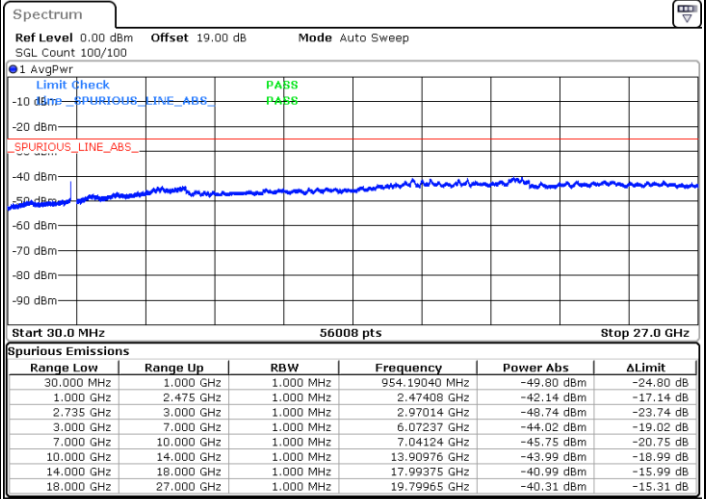

Middle Channel / FullIRB

N/A

Date: 18.DEC.2021 05:53:11

LTE Band 41C / 15MHz+20MHz

16QAM

Highest Channel / 1RB0 and 1RB99

Highest Channel / 1RB74 and 1RB0

Date: 18.DEC.2021 08:36:49

Date: 18.DEC.2021 08:32:59

Highest Channel / FullIRB

N/A

Date: 18.DEC.2021 08:40:19

LTE Band 41C / 20MHz+5MHz

16QAM

Lowest Channel / 1RB0 and 1RB24

Lowest Channel / 1RB99 and 1RB0

Date: 17.DEC.2021 18:11:12

Date: 17.DEC.2021 18:07:39

Lowest Channel / FullIRB

N/A

Date: 17.DEC.2021 18:14:44

LTE Band 41C / 20MHz+5MHz

16QAM

Middle Channel / 1RB0 and 1RB24

Highest Channel / 1RB0 and 1RB24

Highest Channel / 1RB99 and 1RB0

Date: 17.DEC.2021 18:39:22

Date: 17.DEC.2021 18:35:50

Highest Channel / FullIRB

N/A

Date: 17.DEC.2021 18:42:53

LTE Band 41C / 20MHz+10MHz