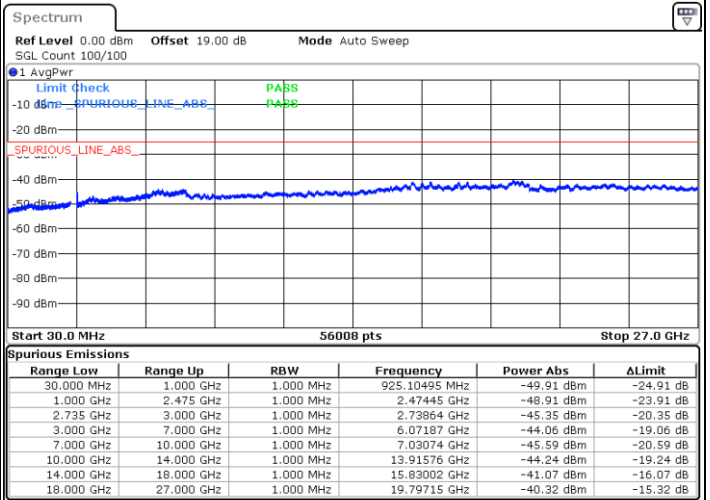

LTE Band 41C / 5MHz+20MHz

64QAM

Lowest Channel / 1RB0 and 1RB99

Lowest Channel / 1RB24 and 1RB0

Date: 17.DEC.2021 17:21:54

Date: 17.DEC.2021 17:16:00

Lowest Channel / FullIRB

N/A

Date: 17.DEC.2021 17:23:05

LTE Band 41C / 5MHz+20MHz

64QAM

Middle Channel / 1RB0 and 1RB99

Middle Channel / 1RB24 and 1RB0

Date: 17.DEC.2021 17:30:12

Date: 17.DEC.2021 17:36:03

Middle Channel / FullRB

N/A

Date: 17.DEC.2021 17:29:01

LTE Band 41C / 5MHz+20MHz

64QAM

Highest Channel / 1RB0 and 1RB99

Highest Channel / 1RB24 and 1RB0

Date: 17.DEC.2021 17:40:49

Date: 17.DEC.2021 17:39:38

Highest Channel / FullIRB

N/A

Date: 17.DEC.2021 17:46:41

LTE Band 41C / 10MHz+15MHz

64QAM

Lowest Channel / 1RB0 and 1RB74

Lowest Channel / 1RB49 and 1RB0

Date: 18.DEC.2021 00:13:44