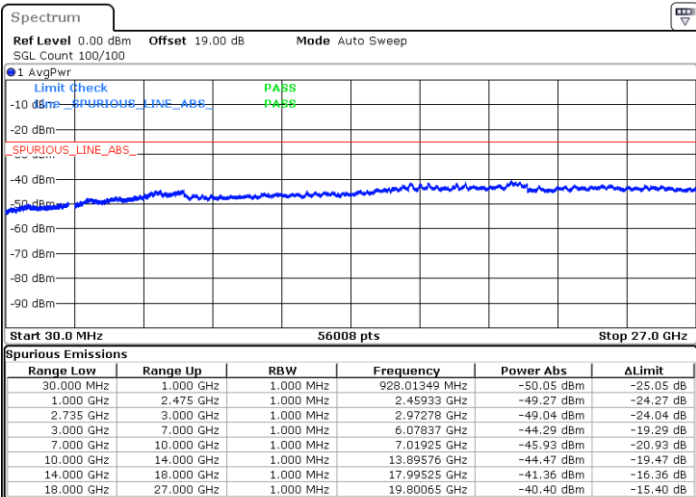

N/A

Date: 17.DEC.2021 19:40:19

LTE Band 41C / 20MHz+15MHz

16QAM

Lowest Channel / 1RB0 and 1RB74

Lowest Channel / 1RB99 and 1RB0

Date: 17.DEC.2021 20:20:30

Date: 17.DEC.2021 20:16:58

Lowest Channel / FullRB

N/A

Date: 17.DEC.2021 20:24:01

LTE Band 41C / 20MHz+15MHz

16QAM

Middle Channel / 1RB0 and 1RB74

Middle Channel / 1RB99 and 1RB0

Date: 17.DEC.2021 20:33:59

Date: 17.DEC.2021 20:37:30

Middle Channel / FullIRB

N/A

Date: 17.DEC.2021 20:30:27

LTE Band 41C / 20MHz+15MHz

16QAM

Highest Channel / 1RB0 and 1RB74

Highest Channel / 1RB99 and 1RB0

Date: 17.DEC.2021 20:51:35

Date: 17.DEC.2021 20:48:02

Highest Channel / FullIRB

N/A

Date: 17.DEC.2021 20:55:07

LTE Band 41C / 20MHz+20MHz

16QAM

Lowest Channel / 1RB0 and 1RB99