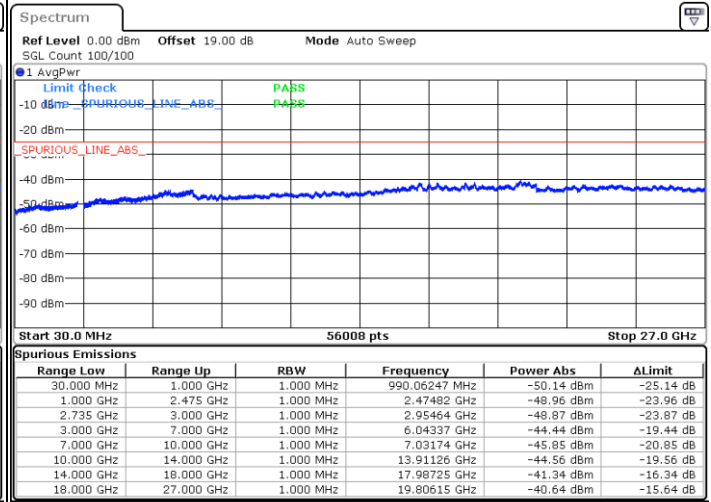

N/A

Date: 18.DEC.2021 04:10:34

LTE Band 41C / 10MHz+20MHz

16QAM

Highest Channel / 1RB0 and 1RB99

Highest Channel / 1RB49 and 1RB0

Date: 18.DEC.2021 04:38:40

Date: 18.DEC.2021 04:35:09

Highest Channel / FullIRB

N/A

Date: 18.DEC.2021 04:42:11

LTE Band 41C / 15MHz+10MHz

16QAM

Lowest Channel / 1RB0 and 1RB49

Lowest Channel / 1RB74 and 1RB80

Date: 18.DEC.2021 09:05:44

Date: 18.DEC.2021 09:02:14

Lowest Channel / FullIRB

N/A

Date: 18.DEC.2021 09:09:13

LTE Band 41C / 15MHz+10MHz

16QAM

Middle Channel / 1RB0 and 1RB49

Middle Channel / 1RB74 and 1RB0

Date: 18.DEC.2021 09:18:59

Date: 18.DEC.2021 09:22:16

Middle Channel / FullIRB

N/A

Date: 18.DEC.2021 09:12:47

LTE Band 41C / 15MHz+10MHz

16QAM

Highest Channel / 1RB0 and 1RB49