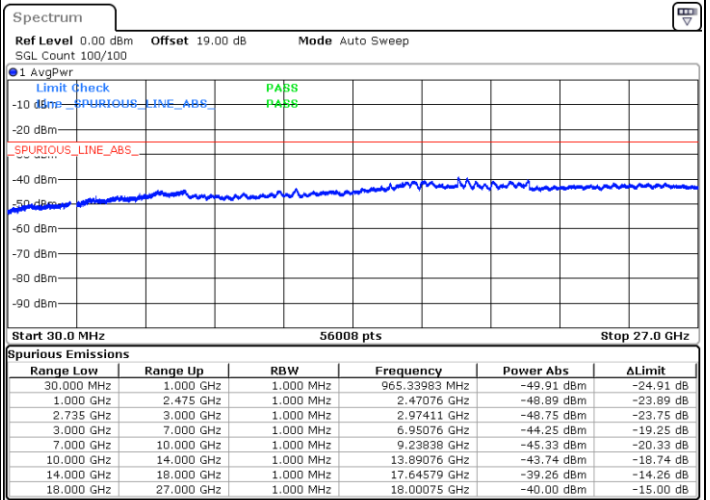

Highest Channel / FullIRB

N/A

Date: 18.DEC.2021 04:42:11

LTE Band 41C / 15MHz+10MHz

16QAM

Lowest Channel / 1RB0 and 1RB49

Lowest Channel / 1RB74 and 1RB80

Date: 18.DEC.2021 09:05:44

Date: 18.DEC.2021 09:02:14

Lowest Channel / FullIRB

N/A

Date: 18.DEC.2021 09:09:13

LTE Band 41C / 15MHz+10MHz

16QAM

Middle Channel / 1RB0 and 1RB49

Middle Channel / 1RB74 and 1RB0

Date: 18.DEC.2021 09:18:59

Date: 18.DEC.2021 09:22:16

Middle Channel / FullIRB

N/A

Date: 18.DEC.2021 09:12:47

LTE Band 41C / 15MHz+10MHz

16QAM

Highest Channel / 1RB0 and 1RB49

Highest Channel / 1RB74 and 1RB0

Date: 18.DEC.2021 09:36:31

Date: 18.DEC.2021 09:33:13

Highest Channel / FullIRB

N/A

Date: 18.DEC.2021 09:39:48

LTE Band 41C / 15MHz+15MHz

16QAM