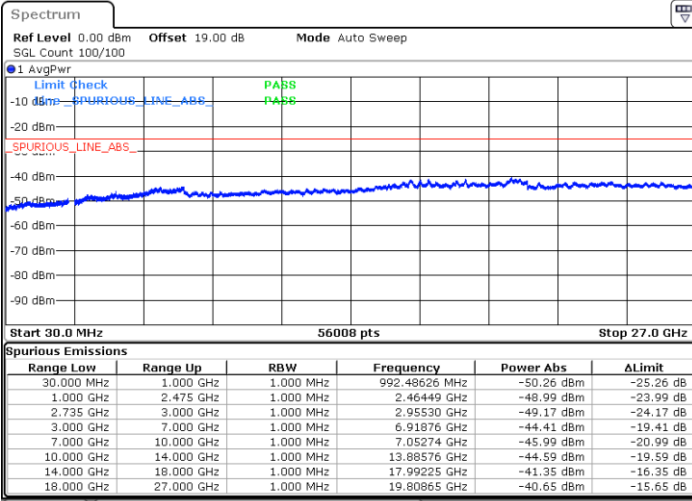

Date: 17.DEC.2021 19:15:45

LTE Band 41C / 20MHz+10MHz

16QAM

Highest Channel / 1RB0 and 1RB49

Highest Channel / 1RB99 and 1RB0

Date: 17.DEC.2021 19:36:46

Date: 17.DEC.2021 19:33:15

Highest Channel / FullIRB

N/A

Date: 17.DEC.2021 19:40:19

LTE Band 41C / 20MHz+15MHz

16QAM

Lowest Channel / 1RB0 and 1RB74

Lowest Channel / 1RB99 and 1RB0

Date: 17.DEC.2021 20:20:30

Date: 17.DEC.2021 20:16:58

Lowest Channel / FullRB

N/A

Date: 17.DEC.2021 20:24:01

LTE Band 41C / 20MHz+15MHz

16QAM

Middle Channel / 1RB0 and 1RB74

Middle Channel / 1RB99 and 1RB0

Date: 17.DEC.2021 20:33:59

Date: 17.DEC.2021 20:37:30

Middle Channel / FullIRB

N/A

Date: 17.DEC.2021 20:30:27

LTE Band 41C / 20MHz+15MHz

16QAM

Highest Channel / 1RB0 and 1RB74

Highest Channel / 1RB99 and 1RB0