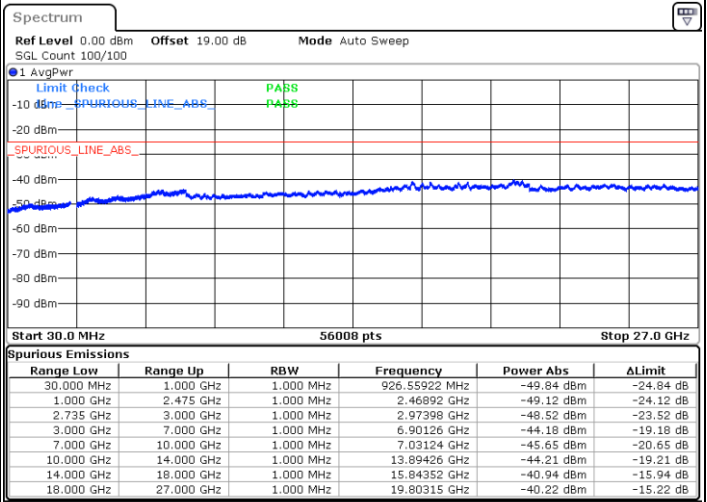

Date: 17.DEC.2021 20:51:35

Date: 17.DEC.2021 20:48:02

Highest Channel / FullIRB

N/A

Date: 17.DEC.2021 20:55:07

LTE Band 41C / 20MHz+20MHz

16QAM

Lowest Channel / 1RB0 and 1RB99

Lowest Channel / 1RB99 and 1RB0

Date: 17.DEC.2021 16:12:43

Date: 17.DEC.2021 16:09:12

Lowest Channel / FullIRB

N/A

Date: 17.DEC.2021 16:16:15

LTE Band 41C / 20MHz+20MHz

16QAM

MiddleChannel / 1RB0 and 1RB99

Middle Channel / 1RB99 and 1RB0

Date: 17.DEC.2021 16:23:22

Date: 17.DEC.2021 16:26:53

Middle Channel / FullIRB

N/A

Date: 17.DEC.2021 16:19:50

LTE Band 41C / 20MHz+20MHz

16QAM

Highest Channel / 1RB0 and 1RB99

Highest Channel / 1RB99 and 1RB0

Date: 17.DEC.2021 16:40:56

Date: 17.DEC.2021 16:37:25

Highest Channel / FullIRB

N/A

Date: 17.DEC.2021 16:44:28