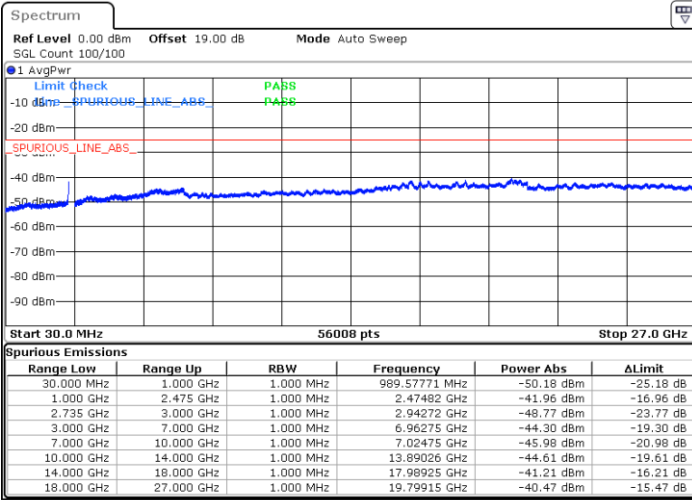

Date: 17.DEC.2021 19:15:45

LTE Band 41C / 20MHz+10MHz

16QAM

Highest Channel / 1RB0 and 1RB49

Highest Channel / 1RB99 and 1RB0

Date: 17.DEC.2021 19:36:46

Date: 17.DEC.2021 19:33:15

Highest Channel / FullIRB

N/A

Date: 17.DEC.2021 19:40:19

LTE Band 41C / 20MHz+15MHz

16QAM

Lowest Channel / 1RB0 and 1RB74

Lowest Channel / 1RB99 and 1RB0

Date: 17.DEC.2021 20:20:30

Date: 17.DEC.2021 20:16:58

Lowest Channel / FullRB

N/A

Date: 17.DEC.2021 20:24:01

LTE Band 41C / 20MHz+15MHz

16QAM

Middle Channel / 1RB0 and 1RB74

Middle Channel / 1RB99 and 1RB0

Date: 17.DEC.2021 20:33:59

Date: 17.DEC.2021 20:37:30

Middle Channel / FullIRB

N/A

Date: 17.DEC.2021 20:30:27

LTE Band 41C / 20MHz+15MHz

16QAM

Highest Channel / 1RB0 and 1RB74

Highest Channel / 1RB99 and 1RB0