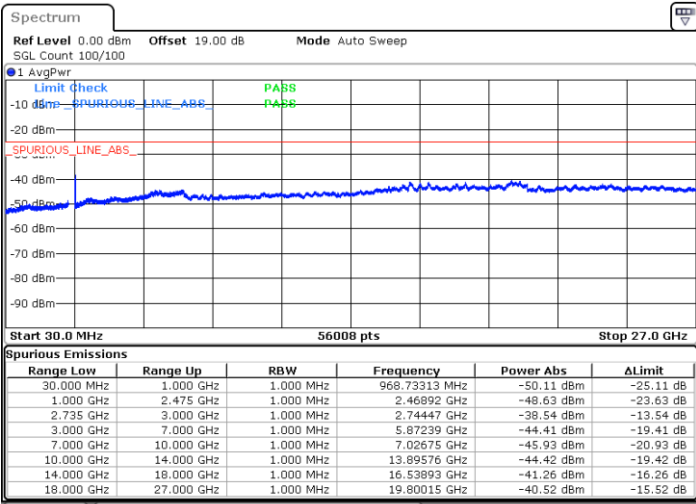

Date: 18.DEC.2021 03:55:36

LTE Band 41C / 10MHz+20MHz

16QAM

Middle Channel / 1RB0 and 1RB99

Middle Channel / 1RB49 and 1RB0

Date: 18.DEC.2021 04:15:10

Date: 18.DEC.2021 04:18:41

Middle Channel / FullRB

N/A

Date: 18.DEC.2021 04:10:34

LTE Band 41C / 10MHz+20MHz

16QAM

Highest Channel / 1RB0 and 1RB99

Highest Channel / 1RB49 and 1RB0

Date: 18.DEC.2021 04:38:40

Date: 18.DEC.2021 04:35:09

Highest Channel / FullIRB

N/A

Date: 18.DEC.2021 04:42:11

LTE Band 41C / 15MHz+10MHz

16QAM

Lowest Channel / 1RB0 and 1RB49

Lowest Channel / 1RB74 and 1RB80

Date: 18.DEC.2021 09:05:44

Date: 18.DEC.2021 09:02:14

Lowest Channel / FullIRB

N/A

Date: 18.DEC.2021 09:09:13

LTE Band 41C / 15MHz+10MHz

16QAM

Middle Channel / 1RB0 and 1RB49

Middle Channel / 1RB74 and 1RB0