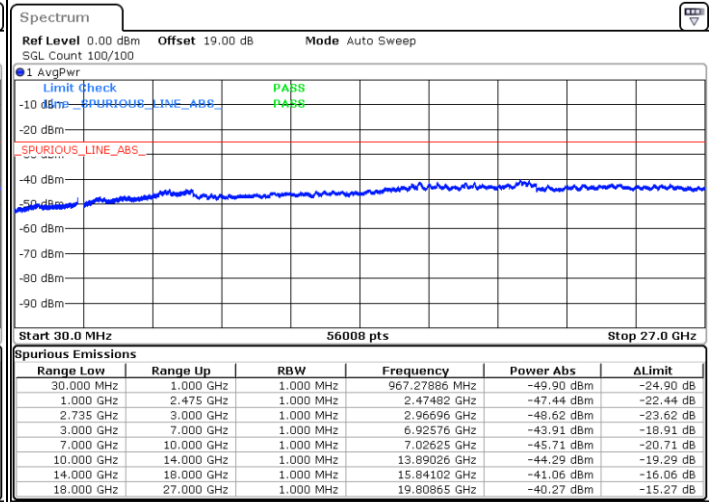

16QAM

Highest Channel / 1RB0 and 1RB99

Highest Channel / 1RB99 and 1RB0

Date: 17.DEC.2021 16:40:56

Date: 17.DEC.2021 16:37:25

Highest Channel / FullIRB

N/A

Date: 17.DEC.2021 16:44:28

LTE Band 41C / 5MHz+20MHz

64QAM

Lowest Channel / 1RB0 and 1RB99

Lowest Channel / 1RB24 and 1RB0

Date: 17.DEC.2021 17:21:54

Date: 17.DEC.2021 17:16:00

Lowest Channel / FullIRB

N/A

Date: 17.DEC.2021 17:23:05

LTE Band 41C / 5MHz+20MHz

64QAM

Middle Channel / 1RB0 and 1RB99

Middle Channel / 1RB24 and 1RB0

Date: 17.DEC.2021 17:30:12

Date: 17.DEC.2021 17:36:03

Middle Channel / FullRB

N/A

Date: 17.DEC.2021 17:29:01

LTE Band 41C / 5MHz+20MHz

64QAM

Highest Channel / 1RB0 and 1RB99

Highest Channel / 1RB24 and 1RB0

Date: 17.DEC.2021 17:40:49

Date: 17.DEC.2021 17:39:38