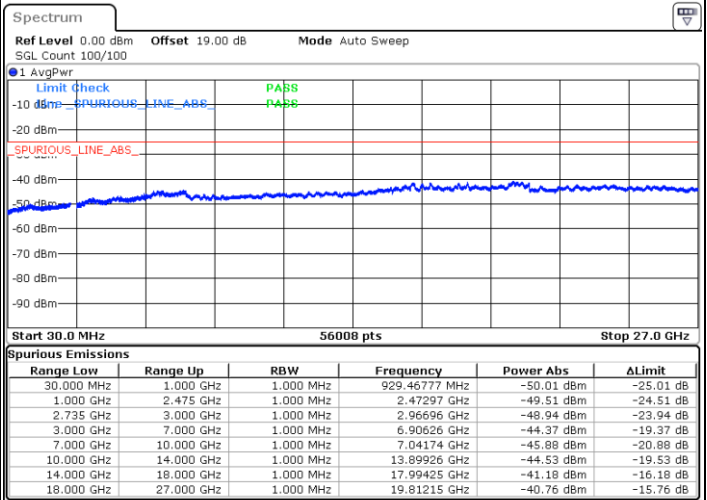

Lowest Channel / FullRB

N/A

Date: 17.DEC.2021 20:24:01

LTE Band 41C / 20MHz+15MHz

16QAM

Middle Channel / 1RB0 and 1RB74

Middle Channel / 1RB99 and 1RB0

Date: 17.DEC.2021 20:33:59

Date: 17.DEC.2021 20:37:30

Middle Channel / FullIRB

N/A

Date: 17.DEC.2021 20:30:27

LTE Band 41C / 20MHz+15MHz

16QAM

Highest Channel / 1RB0 and 1RB74

Highest Channel / 1RB99 and 1RB0

Date: 17.DEC.2021 20:51:35

Date: 17.DEC.2021 20:48:02

Highest Channel / FullIRB

N/A

Date: 17.DEC.2021 20:55:07

LTE Band 41C / 20MHz+20MHz

16QAM

Lowest Channel / 1RB0 and 1RB99

Lowest Channel / 1RB99 and 1RB0

Date: 17.DEC.2021 16:12:43

Date: 17.DEC.2021 16:09:12

Lowest Channel / FullIRB

N/A

Date: 17.DEC.2021 16:16:15

LTE Band 41C / 20MHz+20MHz

16QAM