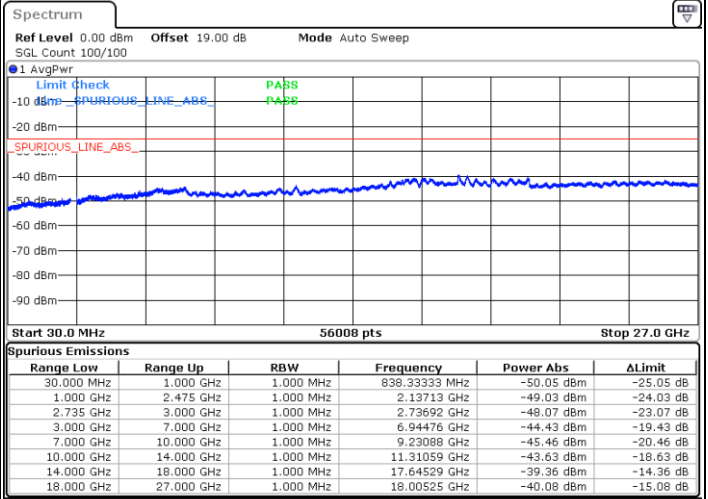

Date: 18.DEC.2021 10:21:23