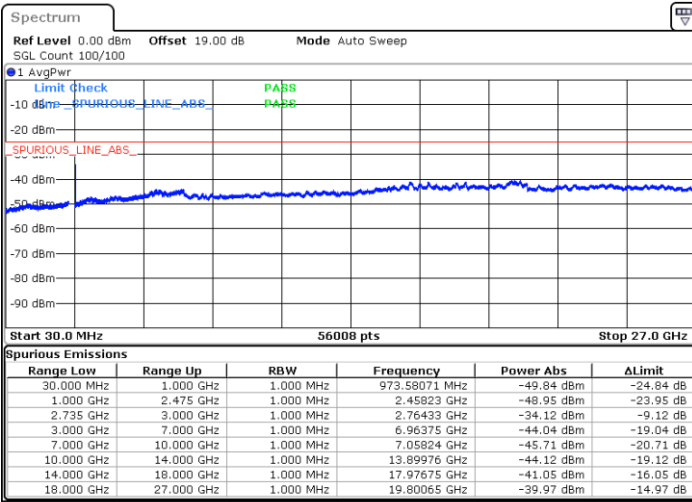

Date: 17.DEC.2021 20:51:35

Date: 17.DEC.2021 20:48:02

Highest Channel / FullIRB

N/A

Date: 17.DEC.2021 20:55:07

LTE Band 41C / 20MHz+20MHz

16QAM

Lowest Channel / 1RB0 and 1RB99

Lowest Channel / 1RB99 and 1RB0

Date: 17.DEC.2021 16:12:43

Date: 17.DEC.2021 16:09:12

Lowest Channel / FullIRB

N/A

Date: 17.DEC.2021 16:16:15

LTE Band 41C / 20MHz+20MHz

16QAM

MiddleChannel / 1RB0 and 1RB99

Middle Channel / 1RB99 and 1RB0

Date: 17.DEC.2021 16:23:22

Date: 17.DEC.2021 16:26:53

Middle Channel / FullIRB

N/A

Date: 17.DEC.2021 16:19:50

LTE Band 41C / 20MHz+20MHz

16QAM

Highest Channel / 1RB0 and 1RB99

Highest Channel / 1RB99 and 1RB0

Date: 17.DEC.2021 16:40:56

Date: 17.DEC.2021 16:37:25

Highest Channel / FullIRB

N/A

Date: 17.DEC.2021 16:44:28