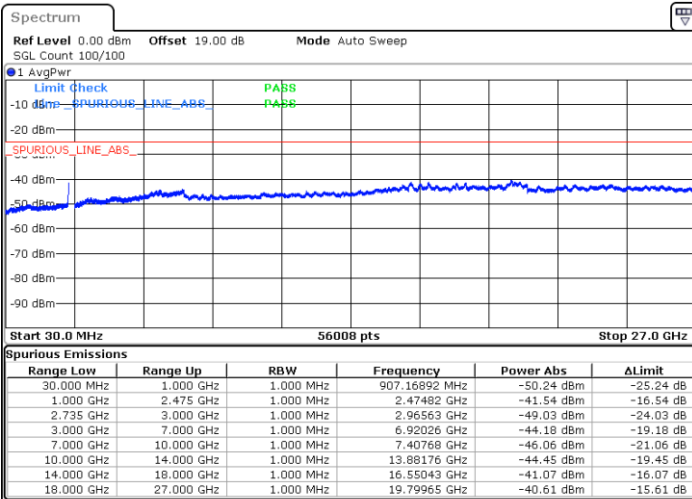

N/A

Date: 18.DEC.2021 04:10:34

LTE Band 41C / 10MHz+20MHz

16QAM

Highest Channel / 1RB0 and 1RB99

Highest Channel / 1RB49 and 1RB0

Date: 18.DEC.2021 04:38:40

Date: 18.DEC.2021 04:35:09

Highest Channel / FullIRB

N/A

Date: 18.DEC.2021 04:42:11

LTE Band 41C / 15MHz+10MHz

16QAM

Lowest Channel / 1RB0 and 1RB49

Lowest Channel / 1RB74 and 1RB80

Date: 18.DEC.2021 09:05:44

Date: 18.DEC.2021 09:02:14

Lowest Channel / FullIRB

N/A

Date: 18.DEC.2021 09:09:13

LTE Band 41C / 15MHz+10MHz

16QAM

Middle Channel / 1RB0 and 1RB49

Middle Channel / 1RB74 and 1RB0

Date: 18.DEC.2021 09:18:59

Date: 18.DEC.2021 09:22:16

Middle Channel / FullIRB

N/A

Date: 18.DEC.2021 09:12:47

LTE Band 41C / 15MHz+10MHz

16QAM

Highest Channel / 1RB0 and 1RB49