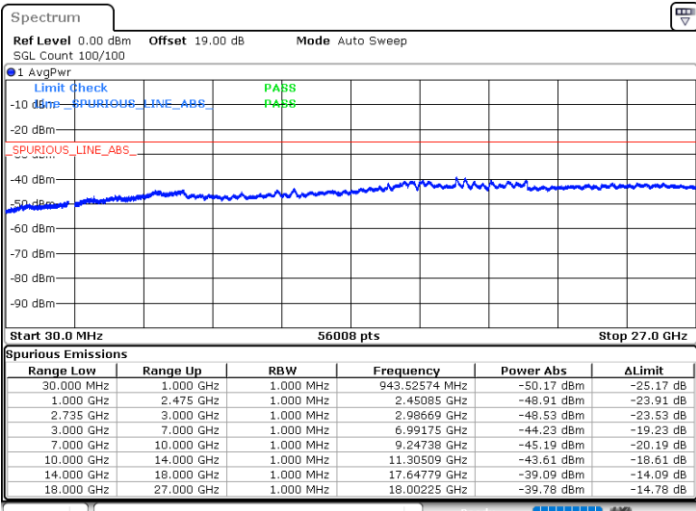

Date: 18.DEC.2021 04:41:01

LTE Band 41C / 15MHz+10MHz

QPSK

Lowest Channel / 1RB0 and 1RB49

Lowest Channel / 1RB74 and 1RB0

Date: 18.DEC.2021 09:04:34

Date: 18.DEC.2021 09:03:24

Lowest Channel / FullRB

N/A

Date: 18.DEC.2021 09:10:23

LTE Band 41C / 15MHz+10MHz

QPSK

Middle Channel / 1RB0 and 1RB49

Middle Channel / 1RB74 and 1RB0

Date: 18.DEC.2021 09:20:04

Date: 18.DEC.2021 09:21:10

Middle Channel / FullIRB

N/A

Date: 18.DEC.2021 09:11:36

LTE Band 41C / 15MHz+10MHz

QPSK

Highest Channel / 1RB0 and 1RB49

Highest Channel / 1RB74 and 1RB0

Date: 18.DEC.2021 09:37:37

Date: 18.DEC.2021 09:32:08

Highest Channel / FullIRB

N/A

Date: 18.DEC.2021 09:38:43

LTE Band 41C / 15MHz+15MHz

QPSK

Lowest Channel / 1RB0 and 1RB74

Lowest Channel / 1RB74 and 1RB0