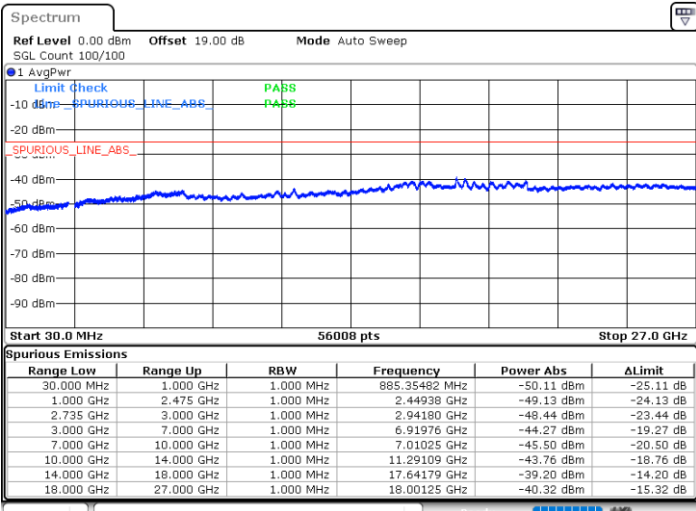

Date: 18.DEC.2021 09:32:08

Highest Channel / FullIRB

N/A

Date: 18.DEC.2021 09:38:43

LTE Band 41C / 15MHz+15MHz

QPSK

Lowest Channel / 1RB0 and 1RB74

Lowest Channel / 1RB74 and 1RB0

Date: 18.DEC.2021 10:05:59

Date: 18.DEC.2021 10:04:54

Lowest Channel / FullIRB

N/A

Date: 18.DEC.2021 10:11:28

LTE Band 41C / 15MHz+15MHz

QPSK

Middle Channel / 1RB0 and 1RB74

Middle Channel / 1RB74 and 1RB0

Date: 18.DEC.2021 10:19:11

Date: 18.DEC.2021 10:20:17

Middle Channel / FullIRB

N/A

Date: 18.DEC.2021 10:13:42

LTE Band 41C / 15MHz+15MHz

QPSK

Highest Channel / 1RB0 and 1RB74

Highest Channel / 1RB74 and 1RB0

Date: 18.DEC.2021 10:37:07

Date: 18.DEC.2021 10:31:39

Highest Channel / FullIRB

N/A

Date: 18.DEC.2021 10:38:14

LTE Band 41C / 15MHz+20MHz