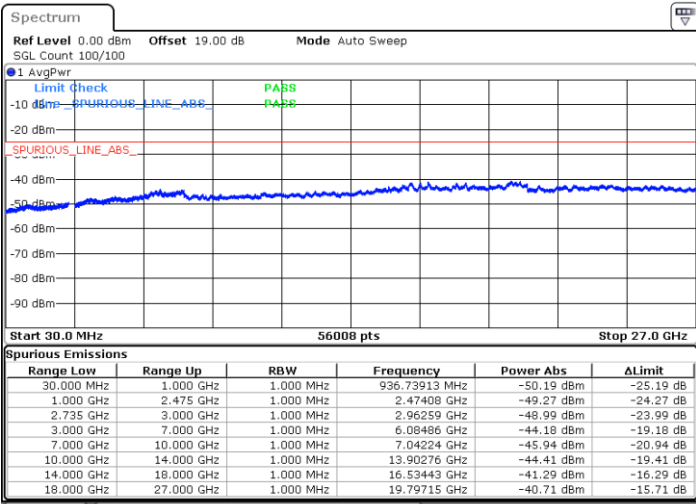

Lowest Channel / 1RB99 and 1RB0

Date: 17.DEC.2021 19:06:49

Date: 17.DEC.2021 19:05:39

Lowest Channel / FullIRB

N/A

Date: 17.DEC.2021 19:12:41

LTE Band 41C / 20MHz+10MHz

QPSK

Middle Channel / 1RB0 and 1RB49

Middle Channel / 1RB99 and 1RB0

Date: 17.DEC.2021 19:20:28

Date: 17.DEC.2021 19:21:38

Middle Channel / FullIRB

N/A

Date: 17.DEC.2021 19:14:35

LTE Band 41C / 20MHz+10MHz

QPSK

Highest Channel / 1RB0 and 1RB49

Highest Channel / 1RB99 and 1RB0

Date: 17.DEC.2021 19:37:57

Date: 17.DEC.2021 19:32:04

Highest Channel / FullIRB

N/A

Date: 17.DEC.2021 19:39:08

LTE Band 41C / 20MHz+15MHz

QPSK

Lowest Channel / 1RB0 and 1RB74

Lowest Channel / 1RB99 and 1RB0

Date: 17.DEC.2021 20:19:20

Date: 17.DEC.2021 20:18:09

Lowest Channel / FullIRB

N/A