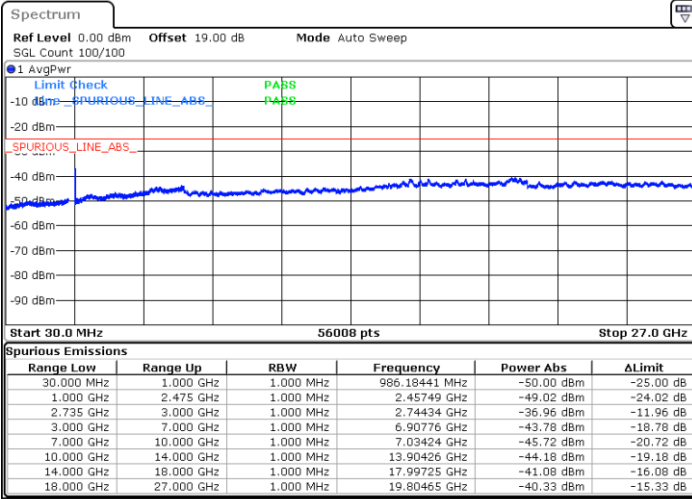

Date: 17.DEC.2021 18:40:33

Date: 17.DEC.2021 18:34:40

Highest Channel / FullIRB

N/A

Date: 17.DEC.2021 18:41:43

LTE Band 41C / 20MHz+10MHz

QPSK

Lowest Channel / 1RB0 and 1RB49

Lowest Channel / 1RB99 and 1RB0

Date: 17.DEC.2021 19:06:49

Date: 17.DEC.2021 19:05:39

Lowest Channel / FullIRB

N/A

Date: 17.DEC.2021 19:12:41

LTE Band 41C / 20MHz+10MHz

QPSK

Middle Channel / 1RB0 and 1RB49

Middle Channel / 1RB99 and 1RB0

Date: 17.DEC.2021 19:20:28

Date: 17.DEC.2021 19:21:38

Middle Channel / FullIRB

N/A

Date: 17.DEC.2021 19:14:35

LTE Band 41C / 20MHz+10MHz

QPSK

Highest Channel / 1RB0 and 1RB49

Highest Channel / 1RB99 and 1RB0

Date: 17.DEC.2021 19:37:57

Date: 17.DEC.2021 19:32:04

Highest Channel / FullIRB

N/A

Date: 17.DEC.2021 19:39:08