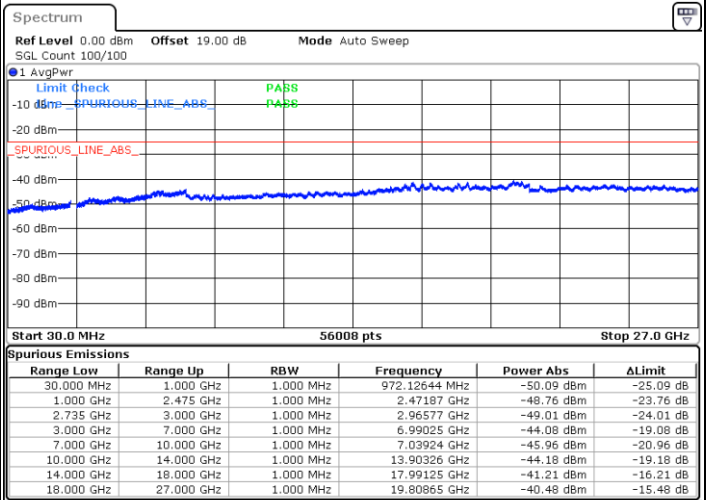

Middle Channel / 1RB74 and 1RB0

Date: 18.DEC.2021 10:19:11

Date: 18.DEC.2021 10:20:17

Middle Channel / FullIRB

N/A

Date: 18.DEC.2021 10:13:42

LTE Band 41C / 15MHz+15MHz

QPSK

Highest Channel / 1RB0 and 1RB74

Highest Channel / 1RB74 and 1RB0

Date: 18.DEC.2021 10:37:07

Date: 18.DEC.2021 10:31:39

Highest Channel / FullIRB

N/A

Date: 18.DEC.2021 10:38:14

LTE Band 41C / 15MHz+20MHz

QPSK

Lowest Channel / 1RB0 and 1RB99

Lowest Channel / 1RB74 and 1RB0

Date: 18.DEC.2021 05:31:50

Date: 18.DEC.2021 05:30:40

Lowest Channel / FullIRB

N/A

Date: 18.DEC.2021 05:37:40

LTE Band 41C / 15MHz+20MHz

QPSK

Middle Channel / 1RB0 and 1RB99

Middle Channel / 1RB74 and 1RB0

Date: 18.DEC.2021 05:57:52

Date: 18.DEC.2021 05:59:01

Middle Channel / FullIRB

N/A