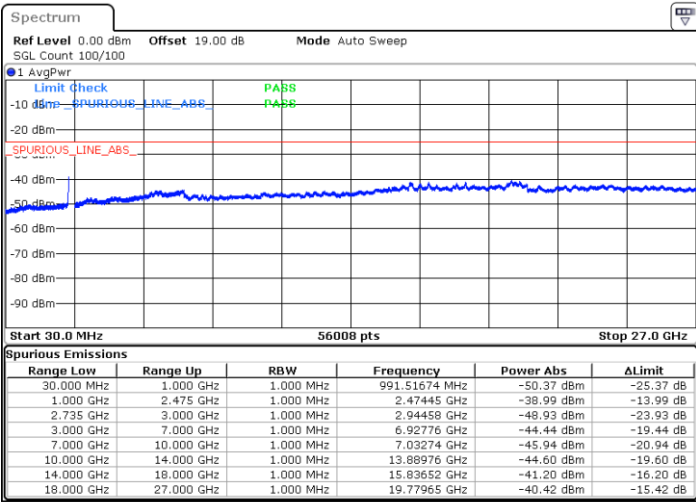

QPSK

Highest Channel / 1RB0 and 1RB49

Highest Channel / 1RB99 and 1RB0

Date: 17.DEC.2021 19:37:57

Date: 17.DEC.2021 19:32:04

Highest Channel / FullIRB

N/A

Date: 17.DEC.2021 19:39:08

LTE Band 41C / 20MHz+15MHz

QPSK

Lowest Channel / 1RB0 and 1RB74

Lowest Channel / 1RB99 and 1RB0

Date: 17.DEC.2021 20:19:20

Date: 17.DEC.2021 20:18:09

Lowest Channel / FullIRB

N/A

Date: 17.DEC.2021 20:25:12

LTE Band 41C / 20MHz+15MHz

QPSK

Middle Channel / 1RB0 and 1RB74

Middle Channel / 1RB99 and 1RB0

Date: 17.DEC.2021 20:35:10

Date: 17.DEC.2021 20:36:20

Middle Channel / FullRB

N/A

Date: 17.DEC.2021 20:29:16

LTE Band 41C / 20MHz+15MHz

QPSK

Highest Channel / 1RB0 and 1RB74

Highest Channel / 1RB99 and 1RB0

Date: 17.DEC.2021 20:52:45

Date: 17.DEC.2021 20:46:52