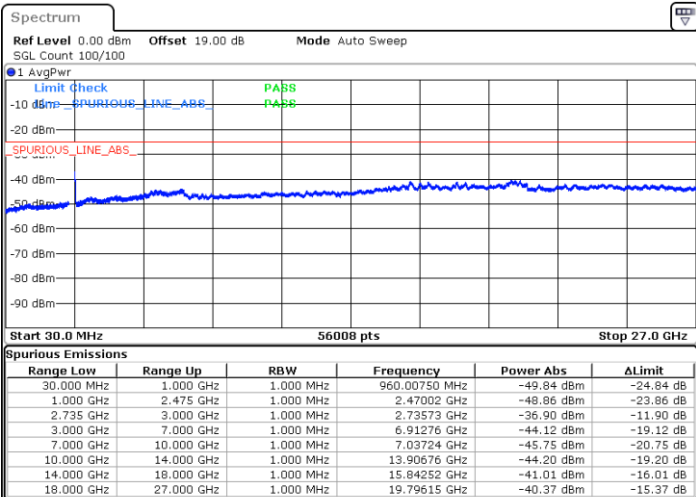

Date: 17.DEC.2021 16:24:33

Date: 17.DEC.2021 16:25:43

Middle Channel / FullIRB

N/A

Date: 17.DEC.2021 16:18:39

LTE Band 41C / 20MHz+20MHz

QPSK

Highest Channel / 1RB0 and 1RB99

Highest Channel / 1RB99 and 1RB0

Date: 17.DEC.2021 16:42:07

Date: 17.DEC.2021 16:36:15

Highest Channel / FullIRB

N/A

Date: 17.DEC.2021 16:43:18

LTE Band 41C / 5MHz+20MHz

16QAM

Lowest Channel / 1RB0 and 1RB99

Lowest Channel / 1RB24 and 1RB0

Date: 17.DEC.2021 17:20:43

Date: 17.DEC.2021 17:17:11

Lowest Channel / FullIRB

N/A

Date: 17.DEC.2021 17:24:16

LTE Band 41C / 5MHz+20MHz