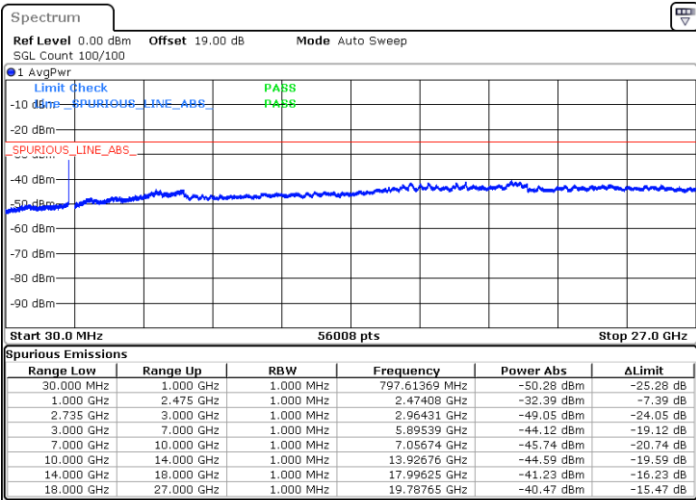

LTE Band 41C / 10MHz+20MHz

QPSK

Highest Channel / 1RB0 and 1RB99

Highest Channel / 1RB49 and 1RB0

Date: 18.DEC.2021 04:39:50

Date: 18.DEC.2021 04:33:58

Highest Channel / FullIRB

N/A

Date: 18.DEC.2021 04:41:01

LTE Band 41C / 15MHz+10MHz

QPSK

Lowest Channel / 1RB0 and 1RB49

Lowest Channel / 1RB74 and 1RB0

Date: 18.DEC.2021 09:04:34

Date: 18.DEC.2021 09:03:24

Lowest Channel / FullRB

N/A

Date: 18.DEC.2021 09:10:23

LTE Band 41C / 15MHz+10MHz

QPSK

Middle Channel / 1RB0 and 1RB49

Middle Channel / 1RB74 and 1RB0

Date: 18.DEC.2021 09:20:04

Date: 18.DEC.2021 09:21:10

Middle Channel / FullIRB

N/A

Date: 18.DEC.2021 09:11:36

LTE Band 41C / 15MHz+10MHz

QPSK

Highest Channel / 1RB0 and 1RB49

Highest Channel / 1RB74 and 1RB0

Date: 18.DEC.2021 09:37:37