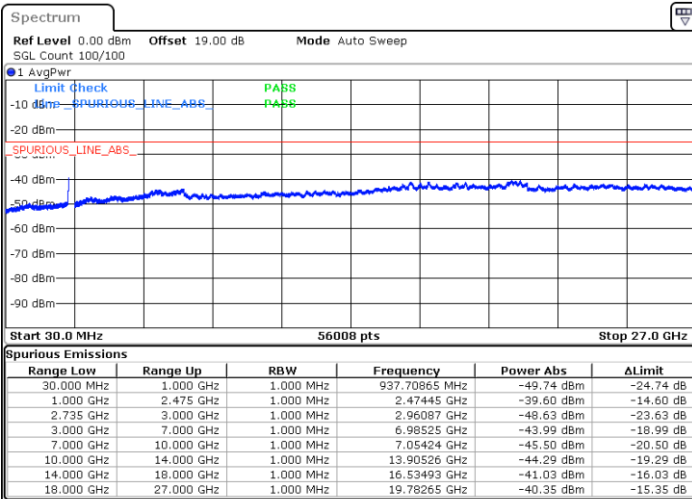

Date: 17.DEC.2021 18:40:33

Date: 17.DEC.2021 18:34:40

Highest Channel / FullIRB

N/A

Date: 17.DEC.2021 18:41:43

LTE Band 41C / 20MHz+10MHz

QPSK

Lowest Channel / 1RB0 and 1RB49

Lowest Channel / 1RB99 and 1RB0

Date: 17.DEC.2021 19:06:49

Date: 17.DEC.2021 19:05:39

Lowest Channel / FullIRB

N/A

Date: 17.DEC.2021 19:12:41

LTE Band 41C / 20MHz+10MHz

QPSK

Middle Channel / 1RB0 and 1RB49

Middle Channel / 1RB99 and 1RB0

Date: 17.DEC.2021 19:20:28

Date: 17.DEC.2021 19:21:38

Middle Channel / FullIRB

N/A

Date: 17.DEC.2021 19:14:35

LTE Band 41C / 20MHz+10MHz

QPSK

Highest Channel / 1RB0 and 1RB49

Highest Channel / 1RB99 and 1RB0

Date: 17.DEC.2021 19:37:57

Date: 17.DEC.2021 19:32:04

Highest Channel / FullIRB

N/A

Date: 17.DEC.2021 19:39:08