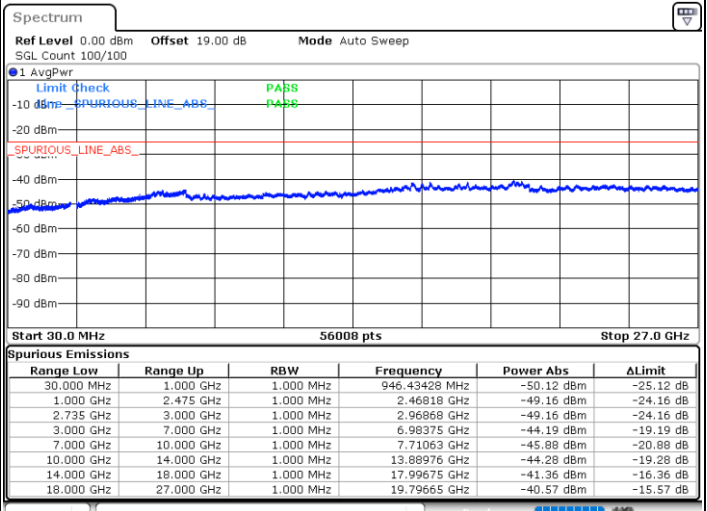

Date: 17.DEC.2021 17:45:30

LTE Band 41C / 10MHz+15MHz

16QAM

Lowest Channel / 1RB0 and 1RB74

Lowest Channel / 1RB49 and 1RB0

Date: 18.DEC.2021 00:12:33

Date: 18.DEC.2021 00:09:02

Lowest Channel / FullIRB

N/A

Date: 18.DEC.2021 00:16:05

LTE Band 41C / 10MHz+15MHz

16QAM

MiddleChannel / 1RB0 and 1RB74

Middle Channel / 1RB49 and 1RB0

Date: 18.DEC.2021 00:53:23

Date: 18.DEC.2021 00:56:55

Middle Channel / FullIRB

N/A

Date: 18.DEC.2021 00:49:49

LTE Band 41C / 10MHz+15MHz

16QAM

Highest Channel / 1RB0 and 1RB74

Highest Channel / 1RB49 and 1RB0

Date: 18.DEC.2021 01:13:29