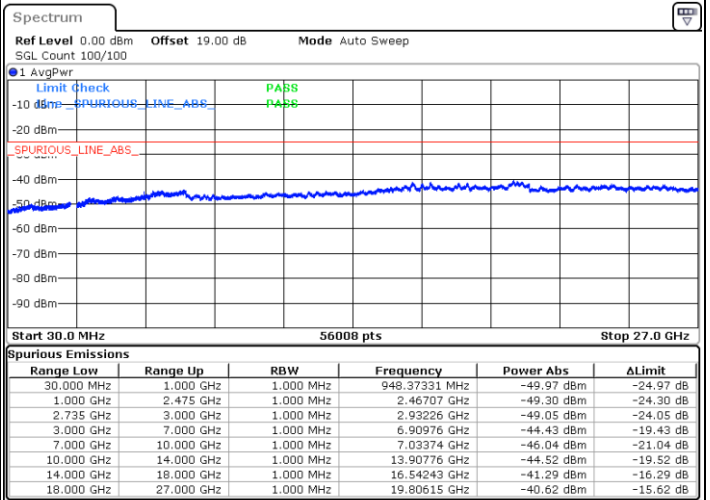

LTE Band 41C / 15MHz+20MHz

QPSK

Middle Channel / 1RB0 and 1RB99

Middle Channel / 1RB74 and 1RB0

Date: 18.DEC.2021 05:57:52

Date: 18.DEC.2021 05:59:01

Middle Channel / FullIRB

N/A

Date: 18.DEC.2021 05:52:01

LTE Band 41C / 15MHz+20MHz

QPSK

Highest Channel / 1RB0 and 1RB99

Highest Channel / 1RB74 and 1RB0

Date: 18.DEC.2021 08:37:59

Date: 18.DEC.2021 08:31:49

Highest Channel / FullIRB

N/A

Date: 18.DEC.2021 08:39:09

LTE Band 41C / 20MHz+5MHz

QPSK

Lowest Channel / 1RB0 and 1RB24

Lowest Channel / 1RB99 and 1RB0

Date: 17.DEC.2021 18:10:01

Date: 17.DEC.2021 18:08:50

Lowest Channel / FullIRB

N/A

Date: 17.DEC.2021 18:15:54

LTE Band 41C / 20MHz+5MHz

QPSK

Middle Channel / 1RB0 and 1RB24

Middle Channel / 1RB99 and 1RB0

Date: 17.DEC.2021 18:22:59