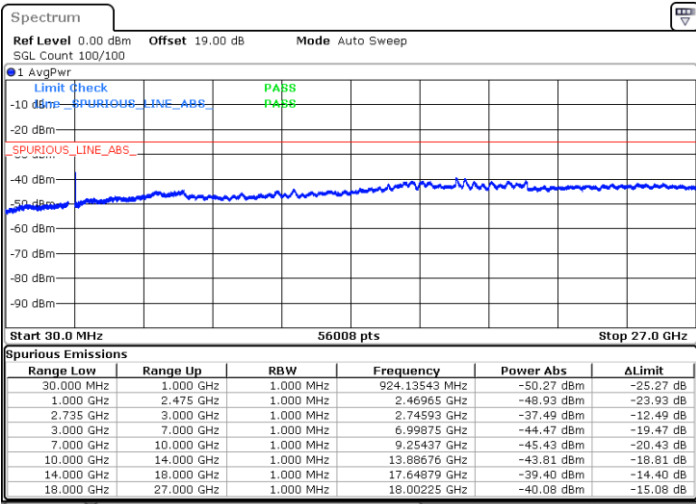

Date: 18.DEC.2021 10:05:59

Date: 18.DEC.2021 10:04:54

Lowest Channel / FullIRB

N/A

Date: 18.DEC.2021 10:11:28

LTE Band 41C / 15MHz+15MHz

QPSK

Middle Channel / 1RB0 and 1RB74

Middle Channel / 1RB74 and 1RB0

Date: 18.DEC.2021 10:19:11

Date: 18.DEC.2021 10:20:17

Middle Channel / FullIRB

N/A

Date: 18.DEC.2021 10:13:42

LTE Band 41C / 15MHz+15MHz

QPSK

Highest Channel / 1RB0 and 1RB74

Highest Channel / 1RB74 and 1RB0

Date: 18.DEC.2021 10:37:07

Date: 18.DEC.2021 10:31:39

Highest Channel / FullIRB

N/A

Date: 18.DEC.2021 10:38:14

LTE Band 41C / 15MHz+20MHz