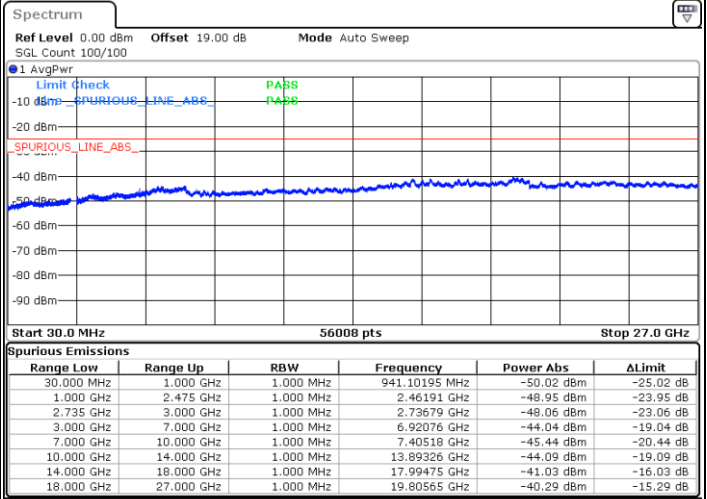

N/A

Date: 18.DEC.2021 08:39:09

LTE Band 41C / 20MHz+5MHz

QPSK

Lowest Channel / 1RB0 and 1RB24

Lowest Channel / 1RB99 and 1RB0

Date: 17.DEC.2021 18:10:01

Date: 17.DEC.2021 18:08:50

Lowest Channel / FullIRB

N/A

Date: 17.DEC.2021 18:15:54

LTE Band 41C / 20MHz+5MHz

QPSK

Middle Channel / 1RB0 and 1RB24

Middle Channel / 1RB99 and 1RB0

Date: 17.DEC.2021 18:22:59

Date: 17.DEC.2021 18:24:09

Middle Channel / FullRB

N/A

Date: 17.DEC.2021 18:17:07

LTE Band 41C / 20MHz+5MHz

QPSK

Highest Channel / 1RB0 and 1RB24

Highest Channel / 1RB99 and 1RB0

Date: 17.DEC.2021 18:40:33

Date: 17.DEC.2021 18:34:40

Highest Channel / FullIRB

N/A

Date: 17.DEC.2021 18:41:43

LTE Band 41C / 20MHz+10MHz

QPSK

Lowest Channel / 1RB0 and 1RB49