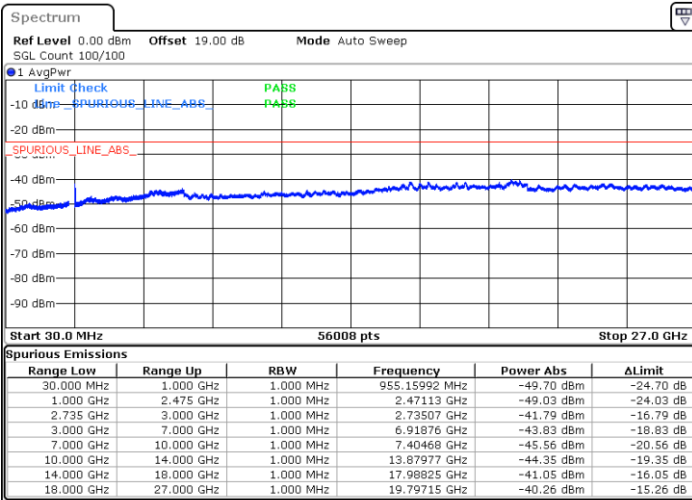

Lowest Channel / FullIRB

N/A

Date: 17.DEC.2021 18:15:54

LTE Band 41C / 20MHz+5MHz

QPSK

Middle Channel / 1RB0 and 1RB24

Middle Channel / 1RB99 and 1RB0

Date: 17.DEC.2021 18:22:59

Date: 17.DEC.2021 18:24:09

Middle Channel / FullRB

N/A

Date: 17.DEC.2021 18:17:07

LTE Band 41C / 20MHz+5MHz

QPSK

Highest Channel / 1RB0 and 1RB24

Highest Channel / 1RB99 and 1RB0

Date: 17.DEC.2021 18:40:33

Date: 17.DEC.2021 18:34:40

Highest Channel / FullIRB

N/A

Date: 17.DEC.2021 18:41:43

LTE Band 41C / 20MHz+10MHz

QPSK

Lowest Channel / 1RB0 and 1RB49

Lowest Channel / 1RB99 and 1RB0

Date: 17.DEC.2021 19:06:49

Date: 17.DEC.2021 19:05:39

Lowest Channel / FullIRB

N/A

Date: 17.DEC.2021 19:12:41

LTE Band 41C / 20MHz+10MHz

QPSK