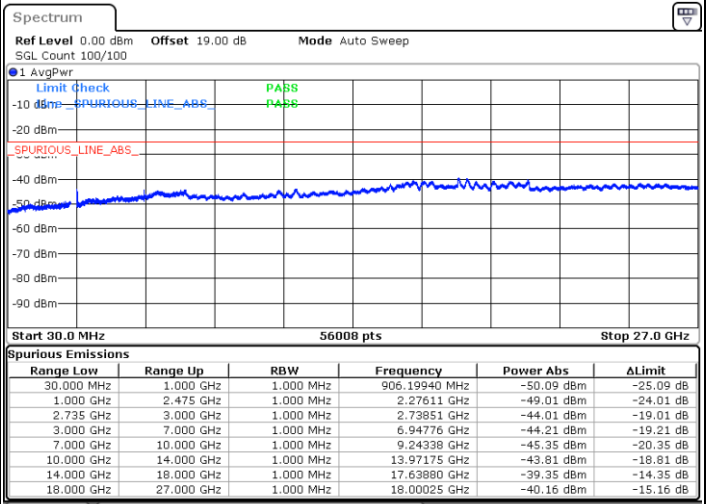

Date: 18.DEC.2021 09:32:08

Highest Channel / FullIRB

N/A

Date: 18.DEC.2021 09:38:43

LTE Band 41C / 15MHz+15MHz

QPSK

Lowest Channel / 1RB0 and 1RB74

Lowest Channel / 1RB74 and 1RB0

Date: 18.DEC.2021 10:05:59

Date: 18.DEC.2021 10:04:54

Lowest Channel / FullIRB

N/A

Date: 18.DEC.2021 10:11:28

LTE Band 41C / 15MHz+15MHz

QPSK

Middle Channel / 1RB0 and 1RB74

Middle Channel / 1RB74 and 1RB0

Date: 18.DEC.2021 10:19:11

Date: 18.DEC.2021 10:20:17

Middle Channel / FullIRB

N/A

Date: 18.DEC.2021 10:13:42

LTE Band 41C / 15MHz+15MHz

QPSK

Highest Channel / 1RB0 and 1RB74

Highest Channel / 1RB74 and 1RB0

Date: 18.DEC.2021 10:37:07

Date: 18.DEC.2021 10:31:39

Highest Channel / FullIRB

N/A

Date: 18.DEC.2021 10:38:14

LTE Band 41C / 15MHz+20MHz