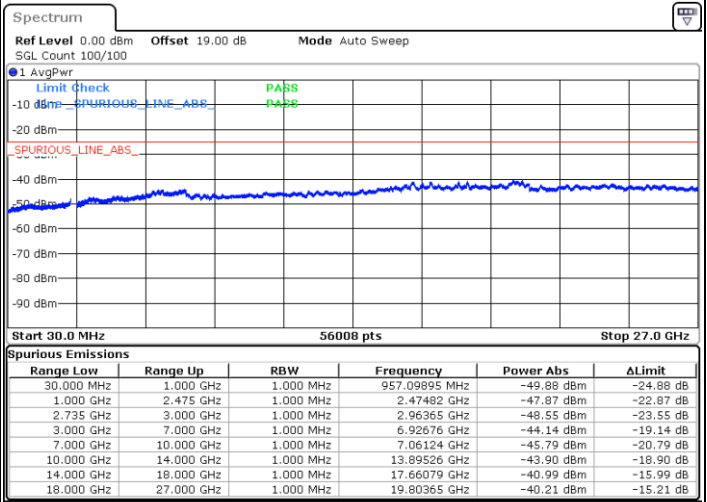

Date: 17.DEC.2021 18:24:09

Middle Channel / FullRB

N/A

Date: 17.DEC.2021 18:17:07

LTE Band 41C / 20MHz+5MHz

QPSK

Highest Channel / 1RB0 and 1RB24

Highest Channel / 1RB99 and 1RB0

Date: 17.DEC.2021 18:40:33

Date: 17.DEC.2021 18:34:40

Highest Channel / FullIRB

N/A

Date: 17.DEC.2021 18:41:43

LTE Band 41C / 20MHz+10MHz

QPSK

Lowest Channel / 1RB0 and 1RB49

Lowest Channel / 1RB99 and 1RB0

Date: 17.DEC.2021 19:06:49

Date: 17.DEC.2021 19:05:39

Lowest Channel / FullIRB

N/A

Date: 17.DEC.2021 19:12:41

LTE Band 41C / 20MHz+10MHz

QPSK

Middle Channel / 1RB0 and 1RB49

Middle Channel / 1RB99 and 1RB0

Date: 17.DEC.2021 19:20:28

Date: 17.DEC.2021 19:21:38

Middle Channel / FullIRB

N/A

Date: 17.DEC.2021 19:14:35

LTE Band 41C / 20MHz+10MHz