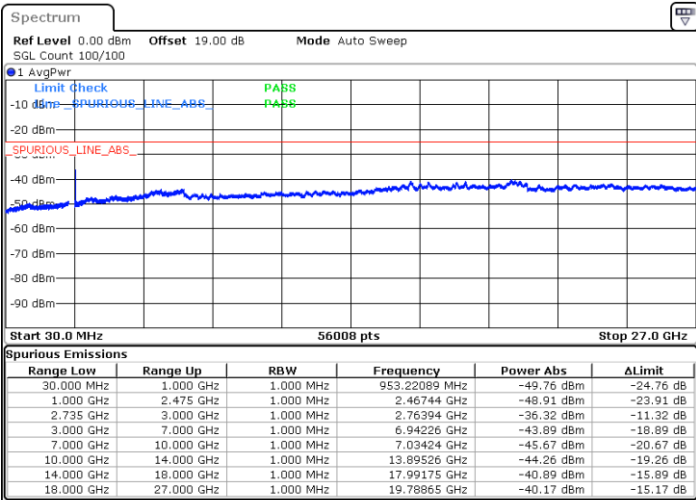

Date: 17.DEC.2021 16:10:23

Lowest Channel / FullRB

N/A

Date: 17.DEC.2021 16:17:25

LTE Band 41C / 20MHz+20MHz

QPSK

MiddleChannel / 1RB0 and 1RB99

Middle Channel / 1RB99 and 1RB0

Date: 17.DEC.2021 16:24:33

Date: 17.DEC.2021 16:25:43

Middle Channel / FullIRB

N/A

Date: 17.DEC.2021 16:18:39

LTE Band 41C / 20MHz+20MHz

QPSK

Highest Channel / 1RB0 and 1RB99

Highest Channel / 1RB99 and 1RB0

Date: 17.DEC.2021 16:42:07

Date: 17.DEC.2021 16:36:15

Highest Channel / FullIRB

N/A

Date: 17.DEC.2021 16:43:18

LTE Band 41C / 5MHz+20MHz

16QAM

Lowest Channel / 1RB0 and 1RB99

Lowest Channel / 1RB24 and 1RB0

Date: 17.DEC.2021 17:20:43

Date: 17.DEC.2021 17:17:11

Lowest Channel / FullIRB

N/A

Date: 17.DEC.2021 17:24:16

LTE Band 41C / 5MHz+20MHz