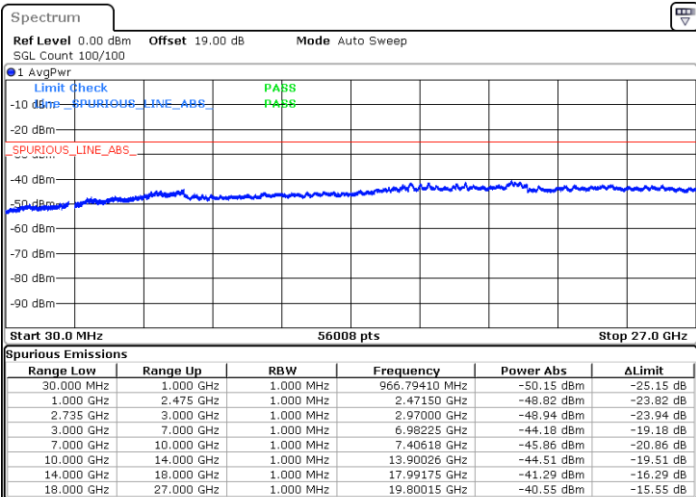

Highest Channel / 1RB0 and 1RB74

Highest Channel / 1RB74 and 1RB0

Date: 18.DEC.2021 10:37:07

Date: 18.DEC.2021 10:31:39

Highest Channel / FullIRB

N/A

Date: 18.DEC.2021 10:38:14

LTE Band 41C / 15MHz+20MHz

QPSK

Lowest Channel / 1RB0 and 1RB99

Lowest Channel / 1RB74 and 1RB0

Date: 18.DEC.2021 05:31:50

Date: 18.DEC.2021 05:30:40

Lowest Channel / FullIRB

N/A

Date: 18.DEC.2021 05:37:40

LTE Band 41C / 15MHz+20MHz

QPSK

Middle Channel / 1RB0 and 1RB99

Middle Channel / 1RB74 and 1RB0

Date: 18.DEC.2021 05:57:52

Date: 18.DEC.2021 05:59:01

Middle Channel / FullIRB

N/A

Date: 18.DEC.2021 05:52:01

LTE Band 41C / 15MHz+20MHz

QPSK

Highest Channel / 1RB0 and 1RB99

Highest Channel / 1RB74 and 1RB0

Date: 18.DEC.2021 08:37:59

Date: 18.DEC.2021 08:31:49

Highest Channel / FullIRB