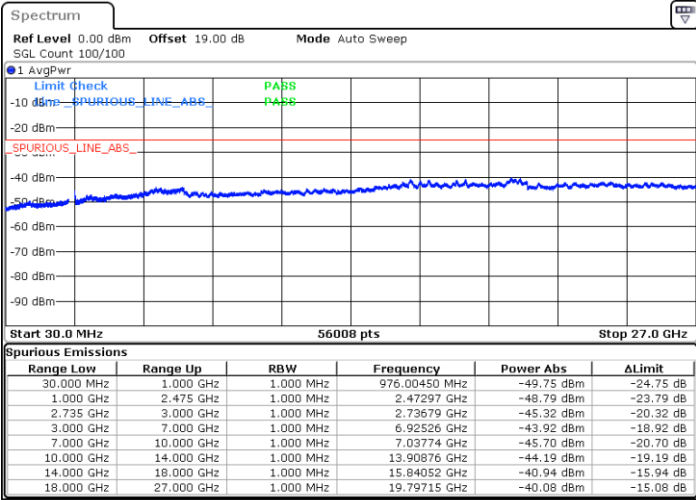

Lowest Channel / 1RB0 and 1RB99

Lowest Channel / 1RB24 and 1RB0

Date: 17.DEC.2021 17:20:43

Date: 17.DEC.2021 17:17:11

Lowest Channel / FullIRB

N/A

Date: 17.DEC.2021 17:24:16

LTE Band 41C / 5MHz+20MHz

LTE Band 41C / 5MHz+20MHz

16QAM

Highest Channel / 1RB0 and 1RB99

Highest Channel / 1RB24 and 1RB0

Date: 17.DEC.2021 17:41:59

Date: 17.DEC.2021 17:38:27

Highest Channel / FullIRB

N/A

Date: 17.DEC.2021 17:45:30

LTE Band 41C / 10MHz+15MHz

16QAM

Lowest Channel / 1RB0 and 1RB74

Lowest Channel / 1RB49 and 1RB0

Date: 18.DEC.2021 00:12:33

Date: 18.DEC.2021 00:09:02

Lowest Channel / FullIRB