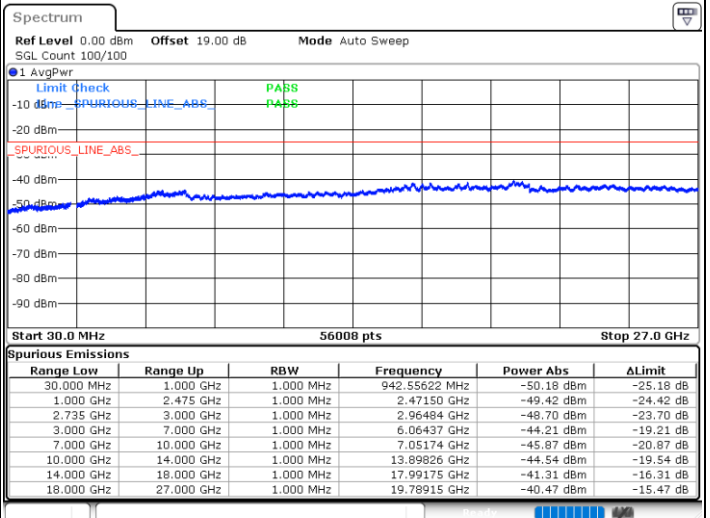

Date: 17.DEC.2021 20:25:12

LTE Band 41C / 20MHz+15MHz

QPSK

Middle Channel / 1RB0 and 1RB74

Middle Channel / 1RB99 and 1RB0

Date: 17.DEC.2021 20:35:10

Date: 17.DEC.2021 20:36:20

Middle Channel / FullRB

N/A

Date: 17.DEC.2021 20:29:16

LTE Band 41C / 20MHz+15MHz

QPSK

Highest Channel / 1RB0 and 1RB74

Highest Channel / 1RB99 and 1RB0

Date: 17.DEC.2021 20:52:45

Date: 17.DEC.2021 20:46:52

Highest Channel / FullIRB

N/A

Date: 17.DEC.2021 20:53:56

LTE Band 41C / 20MHz+20MHz

QPSK

Lowest Channel / 1RB0 and 1RB99

Lowest Channel / 1RB99 and 1RB0

Date: 17.DEC.2021 16:11:33