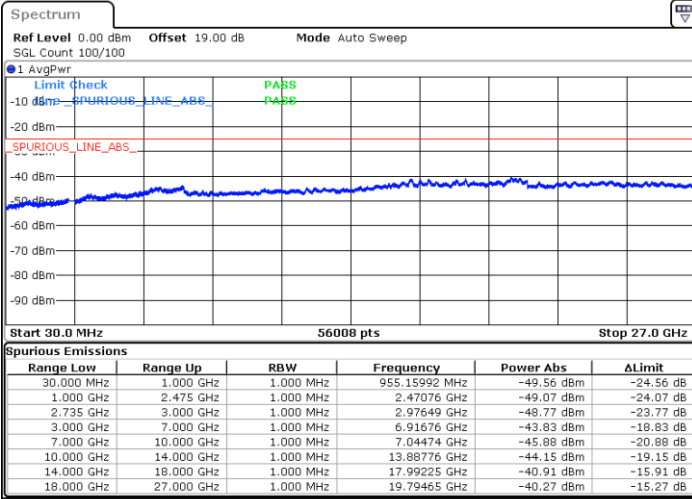

N/A

Date: 18.DEC.2021 08:39:09

LTE Band 41C / 20MHz+5MHz

QPSK

Lowest Channel / 1RB0 and 1RB24

Lowest Channel / 1RB99 and 1RB0

Date: 17.DEC.2021 18:10:01

Date: 17.DEC.2021 18:08:50

Lowest Channel / FullIRB

N/A

Date: 17.DEC.2021 18:15:54

LTE Band 41C / 20MHz+5MHz

QPSK

Middle Channel / 1RB0 and 1RB24

Middle Channel / 1RB99 and 1RB0

Date: 17.DEC.2021 18:22:59

Date: 17.DEC.2021 18:24:09

Middle Channel / FullRB

N/A

Date: 17.DEC.2021 18:17:07

LTE Band 41C / 20MHz+5MHz

QPSK

Highest Channel / 1RB0 and 1RB24

Highest Channel / 1RB99 and 1RB0

Date: 17.DEC.2021 18:40:33

Date: 17.DEC.2021 18:34:40

Highest Channel / FullIRB

N/A

Date: 17.DEC.2021 18:41:43

LTE Band 41C / 20MHz+10MHz

QPSK

Lowest Channel / 1RB0 and 1RB49