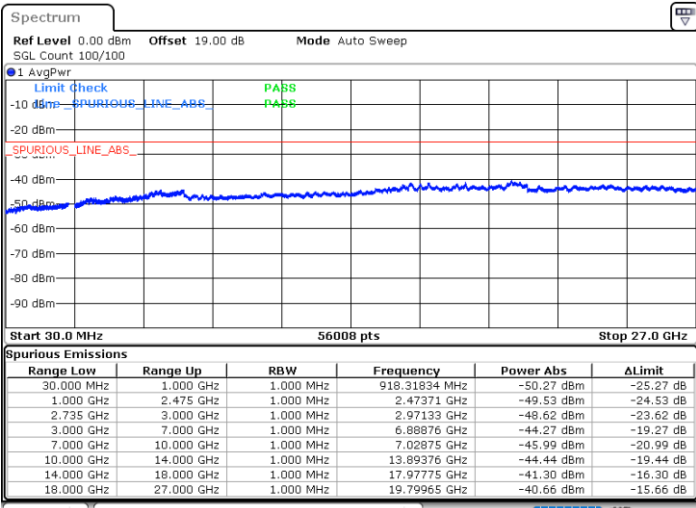

LTE Band 41C / 5MHz+20MHz

16QAM

Highest Channel / 1RB0 and 1RB99

Highest Channel / 1RB24 and 1RB0

Date: 17.DEC.2021 17:41:59

Date: 17.DEC.2021 17:38:27

Highest Channel / FullIRB

N/A

Date: 17.DEC.2021 17:45:30

LTE Band 41C / 10MHz+15MHz

16QAM

Lowest Channel / 1RB0 and 1RB74

Lowest Channel / 1RB49 and 1RB0

Date: 18.DEC.2021 00:12:33

Date: 18.DEC.2021 00:09:02

Lowest Channel / FullIRB

N/A

Date: 18.DEC.2021 00:16:05

LTE Band 41C / 10MHz+15MHz

16QAM

MiddleChannel / 1RB0 and 1RB74

Middle Channel / 1RB49 and 1RB0

Date: 18.DEC.2021 00:53:23

Date: 18.DEC.2021 00:56:55

Middle Channel / FullIRB

N/A

Date: 18.DEC.2021 00:49:49

LTE Band 41C / 10MHz+15MHz

16QAM

Highest Channel / 1RB0 and 1RB74

Highest Channel / 1RB49 and 1RB0

Date: 18.DEC.2021 01:13:29