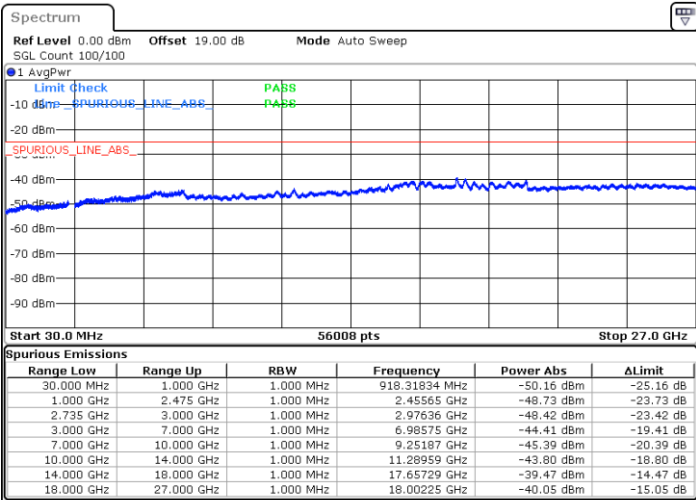

Middle Channel / FullIRB

N/A

Date: 18.DEC.2021 09:11:36

LTE Band 41C / 15MHz+10MHz

QPSK

Highest Channel / 1RB0 and 1RB49

Highest Channel / 1RB74 and 1RB0

Date: 18.DEC.2021 09:37:37

Date: 18.DEC.2021 09:32:08

Highest Channel / FullIRB

N/A

Date: 18.DEC.2021 09:38:43

LTE Band 41C / 15MHz+15MHz

QPSK

Lowest Channel / 1RB0 and 1RB74

Lowest Channel / 1RB74 and 1RB0

Date: 18.DEC.2021 10:05:59

Date: 18.DEC.2021 10:04:54

Lowest Channel / FullIRB

N/A

Date: 18.DEC.2021 10:11:28

LTE Band 41C / 15MHz+15MHz

QPSK

Middle Channel / 1RB0 and 1RB74

Highest Channel / 1RB0 and 1RB74

Highest Channel / 1RB74 and 1RB0

Date: 18.DEC.2021 10:37:07

Date: 18.DEC.2021 10:31:39

Highest Channel / FullIRB

N/A

Date: 18.DEC.2021 10:38:14

LTE Band 41C / 15MHz+20MHz