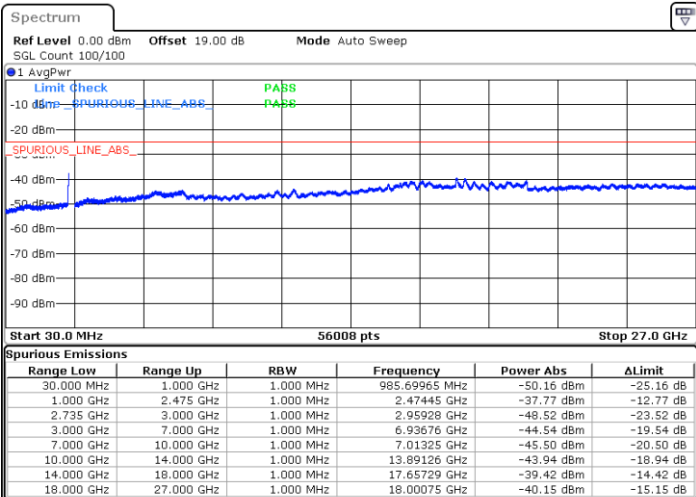

Middle Channel / FullIRB

N/A

Date: 18.DEC.2021 09:11:36

LTE Band 41C / 15MHz+10MHz

QPSK

Highest Channel / 1RB0 and 1RB49

Highest Channel / 1RB74 and 1RB0

Date: 18.DEC.2021 09:37:37

Date: 18.DEC.2021 09:32:08

Highest Channel / FullIRB

N/A

Date: 18.DEC.2021 09:38:43

LTE Band 41C / 15MHz+15MHz

QPSK

Lowest Channel / 1RB0 and 1RB74

Lowest Channel / 1RB74 and 1RB0

Date: 18.DEC.2021 10:05:59

Date: 18.DEC.2021 10:04:54

Lowest Channel / FullIRB

N/A

Date: 18.DEC.2021 10:11:28

LTE Band 41C / 15MHz+15MHz

QPSK

Middle Channel / 1RB0 and 1RB74

Highest Channel / 1RB0 and 1RB74

Highest Channel / 1RB74 and 1RB0

Date: 18.DEC.2021 10:37:07

Date: 18.DEC.2021 10:31:39

Highest Channel / FullIRB

N/A

Date: 18.DEC.2021 10:38:14

LTE Band 41C / 15MHz+20MHz