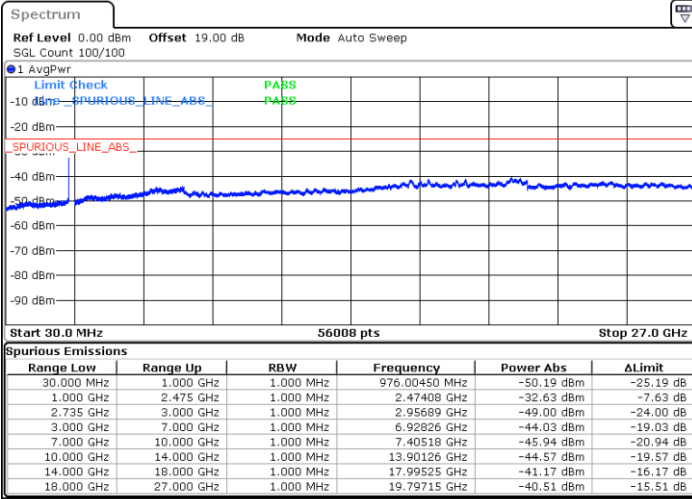

LTE Band 41C / 5MHz+20MHz

16QAM

Highest Channel / 1RB0 and 1RB99

Highest Channel / 1RB24 and 1RB0

Date: 17.DEC.2021 17:41:59

Date: 17.DEC.2021 17:38:27

Highest Channel / FullIRB

N/A

Date: 17.DEC.2021 17:45:30

LTE Band 41C / 10MHz+15MHz

16QAM

Lowest Channel / 1RB0 and 1RB74

Lowest Channel / 1RB49 and 1RB0

Date: 18.DEC.2021 00:12:33

Date: 18.DEC.2021 00:09:02

Lowest Channel / FullIRB

N/A

Date: 18.DEC.2021 00:16:05

LTE Band 41C / 10MHz+15MHz

16QAM

MiddleChannel / 1RB0 and 1RB74

Middle Channel / 1RB49 and 1RB0

Date: 18.DEC.2021 00:53:23

Date: 18.DEC.2021 00:56:55

Middle Channel / FullIRB

N/A

Date: 18.DEC.2021 00:49:49

LTE Band 41C / 10MHz+15MHz

16QAM

Highest Channel / 1RB0 and 1RB74

Highest Channel / 1RB49 and 1RB0

Date: 18.DEC.2021 01:13:29