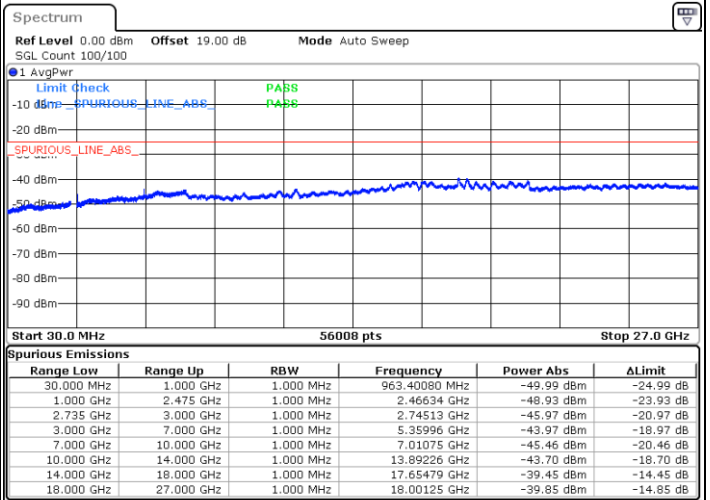

N/A

Date: 18.DEC.2021 09:10:23

LTE Band 41C / 15MHz+10MHz

QPSK

Middle Channel / 1RB0 and 1RB49

Middle Channel / 1RB74 and 1RB0

Date: 18.DEC.2021 09:20:04

Date: 18.DEC.2021 09:21:10

Middle Channel / FullIRB

N/A

Date: 18.DEC.2021 09:11:36

LTE Band 41C / 15MHz+10MHz

QPSK

Highest Channel / 1RB0 and 1RB49

Highest Channel / 1RB74 and 1RB0

Date: 18.DEC.2021 09:37:37

Date: 18.DEC.2021 09:32:08

Highest Channel / FullIRB

N/A

Date: 18.DEC.2021 09:38:43

LTE Band 41C / 15MHz+15MHz

QPSK

Lowest Channel / 1RB0 and 1RB74

Lowest Channel / 1RB74 and 1RB0

Date: 18.DEC.2021 10:05:59

Date: 18.DEC.2021 10:04:54

Lowest Channel / FullIRB

N/A

Date: 18.DEC.2021 10:11:28

LTE Band 41C / 15MHz+15MHz

QPSK

Middle Channel / 1RB0 and 1RB74