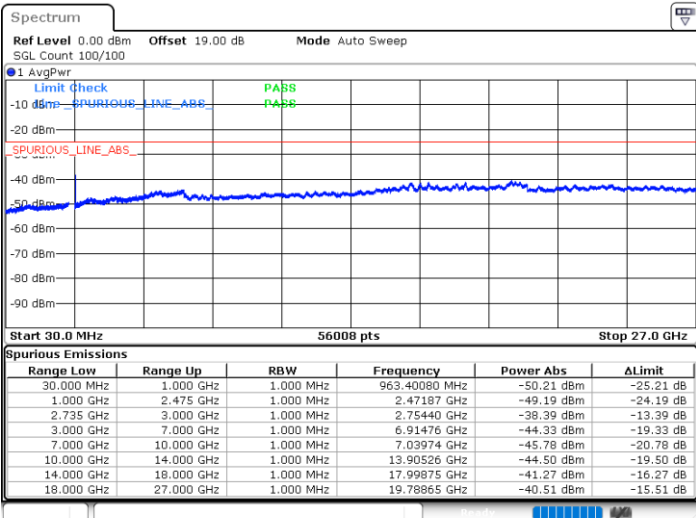

Date: 17.DEC.2021 20:25:12

LTE Band 41C / 20MHz+15MHz

QPSK

Middle Channel / 1RB0 and 1RB74

Middle Channel / 1RB99 and 1RB0

Date: 17.DEC.2021 20:35:10

Date: 17.DEC.2021 20:36:20

Middle Channel / FullRB

N/A

Date: 17.DEC.2021 20:29:16

LTE Band 41C / 20MHz+15MHz

QPSK

Highest Channel / 1RB0 and 1RB74

Highest Channel / 1RB99 and 1RB0

Date: 17.DEC.2021 20:52:45

Date: 17.DEC.2021 20:46:52

Highest Channel / FullIRB

N/A

Date: 17.DEC.2021 20:53:56

LTE Band 41C / 20MHz+20MHz

QPSK

Lowest Channel / 1RB0 and 1RB99

Lowest Channel / 1RB99 and 1RB0

Date: 17.DEC.2021 16:11:33