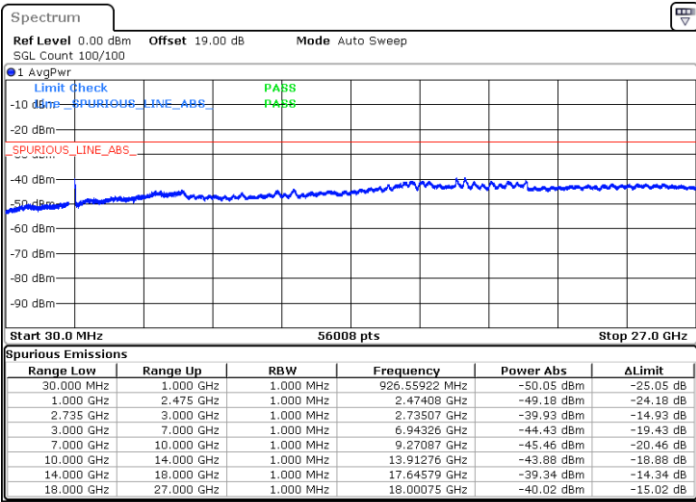

Middle Channel / 1RB74 and 1RB0

Date: 18.DEC.2021 10:19:11

Date: 18.DEC.2021 10:20:17

Middle Channel / FullIRB

N/A

Date: 18.DEC.2021 10:13:42

LTE Band 41C / 15MHz+15MHz

QPSK

Highest Channel / 1RB0 and 1RB74

Highest Channel / 1RB74 and 1RB0

Date: 18.DEC.2021 10:37:07

Date: 18.DEC.2021 10:31:39

Highest Channel / FullIRB

N/A

Date: 18.DEC.2021 10:38:14

LTE Band 41C / 15MHz+20MHz

QPSK

Lowest Channel / 1RB0 and 1RB99

Lowest Channel / 1RB74 and 1RB0

Date: 18.DEC.2021 05:31:50

Date: 18.DEC.2021 05:30:40

Lowest Channel / FullIRB

N/A

Date: 18.DEC.2021 05:37:40