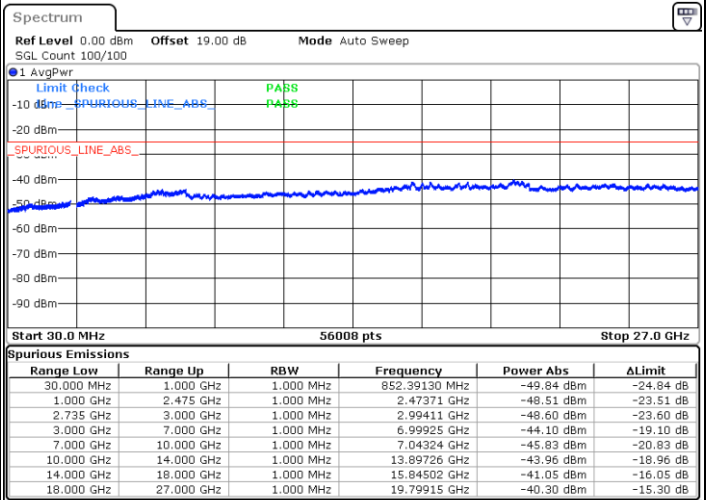

Date: 18.DEC.2021 05:52:01

LTE Band 41C / 15MHz+20MHz

QPSK

Highest Channel / 1RB0 and 1RB99

Highest Channel / 1RB74 and 1RB0

Date: 18.DEC.2021 08:37:59

Date: 18.DEC.2021 08:31:49

Highest Channel / FullIRB

N/A

Date: 18.DEC.2021 08:39:09

LTE Band 41C / 20MHz+5MHz

QPSK

Lowest Channel / 1RB0 and 1RB24

Lowest Channel / 1RB99 and 1RB0

Date: 17.DEC.2021 18:10:01

Date: 17.DEC.2021 18:08:50

Lowest Channel / FullIRB

N/A

Date: 17.DEC.2021 18:15:54

LTE Band 41C / 20MHz+5MHz

QPSK

Middle Channel / 1RB0 and 1RB24

Middle Channel / 1RB99 and 1RB0

Date: 17.DEC.2021 18:22:59

Date: 17.DEC.2021 18:24:09

Middle Channel / FullRB

N/A

Date: 17.DEC.2021 18:17:07

LTE Band 41C / 20MHz+5MHz

QPSK

Highest Channel / 1RB0 and 1RB24

Highest Channel / 1RB99 and 1RB0