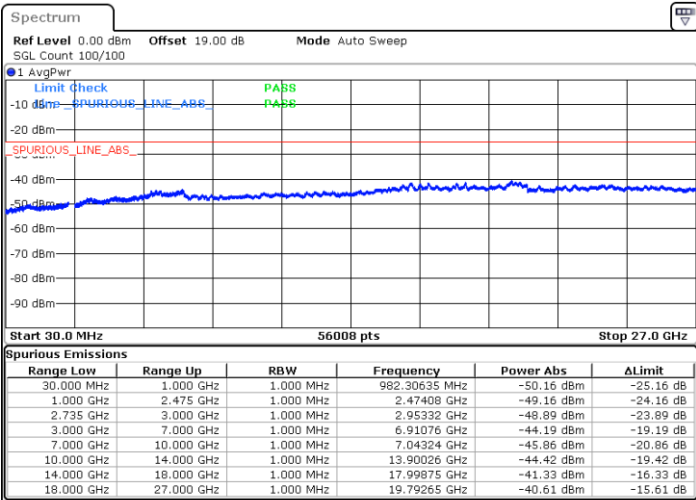

Middle Channel / 1RB74 and 1RB0

Date: 18.DEC.2021 10:19:11

Date: 18.DEC.2021 10:20:17

Middle Channel / FullIRB

N/A

Date: 18.DEC.2021 10:13:42

LTE Band 41C / 15MHz+15MHz

QPSK

Highest Channel / 1RB0 and 1RB74

Highest Channel / 1RB74 and 1RB0

Date: 18.DEC.2021 10:37:07

Date: 18.DEC.2021 10:31:39

Highest Channel / FullIRB

N/A

Date: 18.DEC.2021 10:38:14

LTE Band 41C / 15MHz+20MHz

QPSK

Lowest Channel / 1RB0 and 1RB99

Lowest Channel / 1RB74 and 1RB0

Date: 18.DEC.2021 05:31:50

Date: 18.DEC.2021 05:30:40

Lowest Channel / FullIRB

N/A

Date: 18.DEC.2021 05:37:40

LTE Band 41C / 15MHz+20MHz

QPSK

Middle Channel / 1RB0 and 1RB99

Middle Channel / 1RB74 and 1RB0

Date: 18.DEC.2021 05:57:52

Date: 18.DEC.2021 05:59:01

Middle Channel / FullIRB

N/A