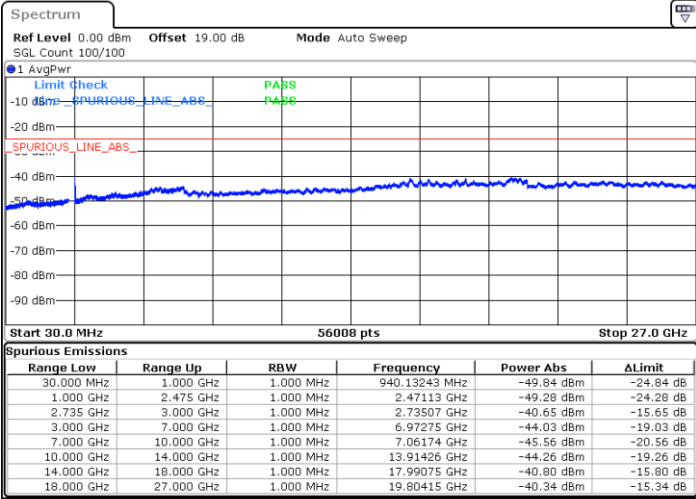

Highest Channel / 1RB99 and 1RB0

Date: 17.DEC.2021 16:42:07

Date: 17.DEC.2021 16:36:15

Highest Channel / FullIRB

N/A

Date: 17.DEC.2021 16:43:18

LTE Band 41C / 5MHz+20MHz

16QAM

Lowest Channel / 1RB0 and 1RB99

Lowest Channel / 1RB24 and 1RB0

Date: 17.DEC.2021 17:20:43

Date: 17.DEC.2021 17:17:11

Lowest Channel / FullIRB

N/A

Date: 17.DEC.2021 17:24:16

LTE Band 41C / 5MHz+20MHz

16QAM

Middle Channel / 1RB0 and 1RB99

Middle Channel / 1RB24 and 1RB0

Date: 17.DEC.2021 17:31:22

Date: 17.DEC.2021 17:34:52

Middle Channel / FullIRB

N/A

Date: 17.DEC.2021 17:27:51

LTE Band 41C / 5MHz+20MHz

16QAM

Highest Channel / 1RB0 and 1RB99

Highest Channel / 1RB24 and 1RB0

Date: 17.DEC.2021 17:41:59

Date: 17.DEC.2021 17:38:27

Highest Channel / FullIRB

N/A