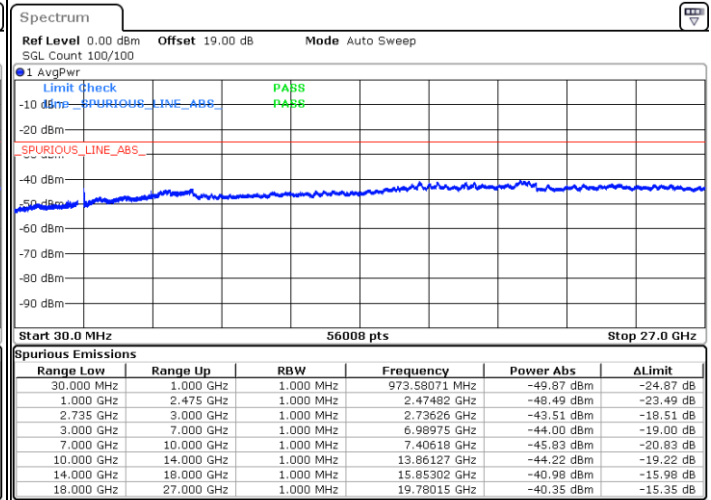

Lowest Channel / FullIRB

N/A

Date: 17.DEC.2021 18:15:54

LTE Band 41C / 20MHz+5MHz

QPSK

Middle Channel / 1RB0 and 1RB24

Middle Channel / 1RB99 and 1RB0

Date: 17.DEC.2021 18:22:59

Date: 17.DEC.2021 18:24:09

Middle Channel / FullRB

N/A

Date: 17.DEC.2021 18:17:07

LTE Band 41C / 20MHz+5MHz

QPSK

Highest Channel / 1RB0 and 1RB24

Highest Channel / 1RB99 and 1RB0

Date: 17.DEC.2021 18:40:33

Date: 17.DEC.2021 18:34:40

Highest Channel / FullIRB

N/A

Date: 17.DEC.2021 18:41:43

LTE Band 41C / 20MHz+10MHz

QPSK

Lowest Channel / 1RB0 and 1RB49

Lowest Channel / 1RB99 and 1RB0

Date: 17.DEC.2021 19:06:49

Date: 17.DEC.2021 19:05:39

Lowest Channel / FullIRB

N/A

Date: 17.DEC.2021 19:12:41

LTE Band 41C / 20MHz+10MHz

QPSK