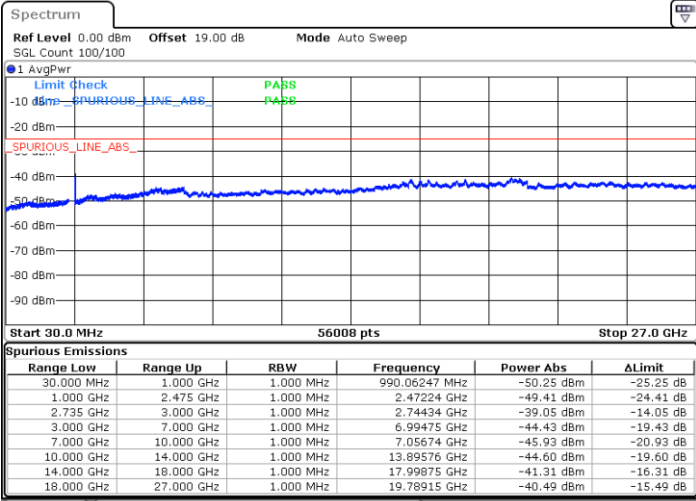

LTE Band 41C / 10MHz+20MHz

QPSK

Highest Channel / 1RB0 and 1RB99

Highest Channel / 1RB49 and 1RB0

Date: 18.DEC.2021 04:39:50

Date: 18.DEC.2021 04:33:58

Highest Channel / FullIRB

N/A

Date: 18.DEC.2021 04:41:01

LTE Band 41C / 15MHz+10MHz

QPSK

Lowest Channel / 1RB0 and 1RB49

Lowest Channel / 1RB74 and 1RB0

Date: 18.DEC.2021 09:04:34

Date: 18.DEC.2021 09:03:24

Lowest Channel / FullRB