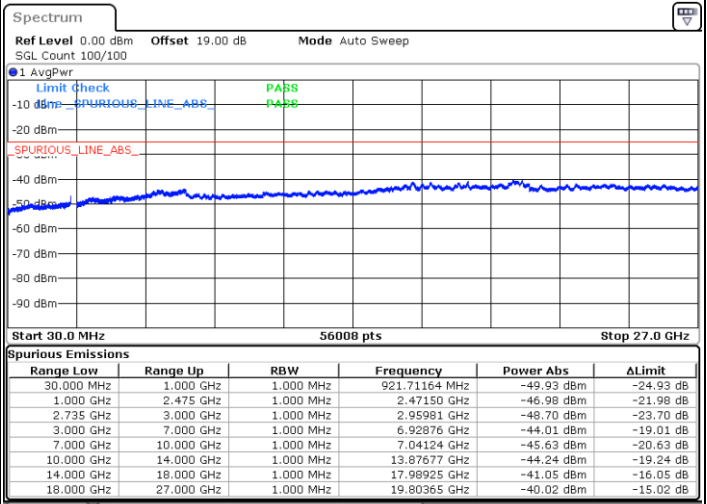

N/A

Date: 17.DEC.2021 20:29:16

LTE Band 41C / 20MHz+15MHz

QPSK

Highest Channel / 1RB0 and 1RB74

Highest Channel / 1RB99 and 1RB0

Date: 17.DEC.2021 20:52:45

Date: 17.DEC.2021 20:46:52

Highest Channel / FullIRB

N/A

Date: 17.DEC.2021 20:53:56

LTE Band 41C / 20MHz+20MHz

QPSK

Lowest Channel / 1RB0 and 1RB99

Lowest Channel / 1RB99 and 1RB0

Date: 17.DEC.2021 16:11:33

Date: 17.DEC.2021 16:10:23

Lowest Channel / FullRB

N/A

Date: 17.DEC.2021 16:17:25

LTE Band 41C / 20MHz+20MHz

QPSK

MiddleChannel / 1RB0 and 1RB99

Middle Channel / 1RB99 and 1RB0

Date: 17.DEC.2021 16:24:33

Date: 17.DEC.2021 16:25:43

Middle Channel / FullIRB

N/A

Date: 17.DEC.2021 16:18:39

LTE Band 41C / 20MHz+20MHz

QPSK

Highest Channel / 1RB0 and 1RB99