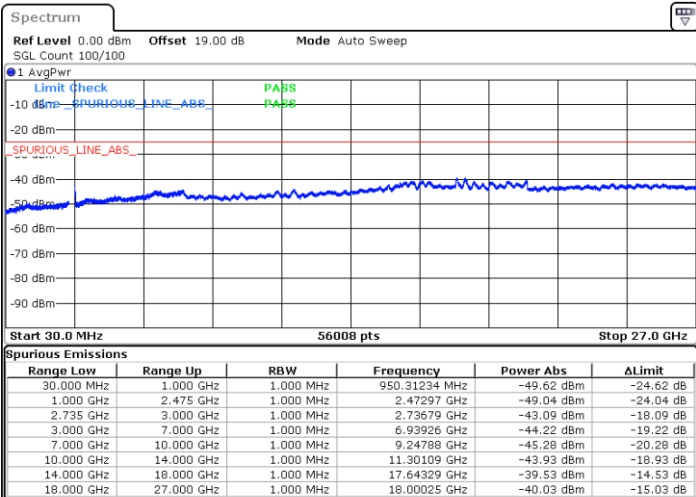

N/A

Date: 18.DEC.2021 09:10:23

LTE Band 41C / 15MHz+10MHz

QPSK

Middle Channel / 1RB0 and 1RB49

Middle Channel / 1RB74 and 1RB0

Date: 18.DEC.2021 09:20:04

Date: 18.DEC.2021 09:21:10

Middle Channel / FullIRB

N/A

Date: 18.DEC.2021 09:11:36

LTE Band 41C / 15MHz+10MHz

QPSK

Highest Channel / 1RB0 and 1RB49

Highest Channel / 1RB74 and 1RB0

Date: 18.DEC.2021 09:37:37

Date: 18.DEC.2021 09:32:08

Highest Channel / FullIRB

N/A

Date: 18.DEC.2021 09:38:43

LTE Band 41C / 15MHz+15MHz

QPSK

Lowest Channel / 1RB0 and 1RB74

Lowest Channel / 1RB74 and 1RB0

Date: 18.DEC.2021 10:05:59

Date: 18.DEC.2021 10:04:54

Lowest Channel / FullIRB

N/A

Date: 18.DEC.2021 10:11:28

LTE Band 41C / 15MHz+15MHz

QPSK

Middle Channel / 1RB0 and 1RB74