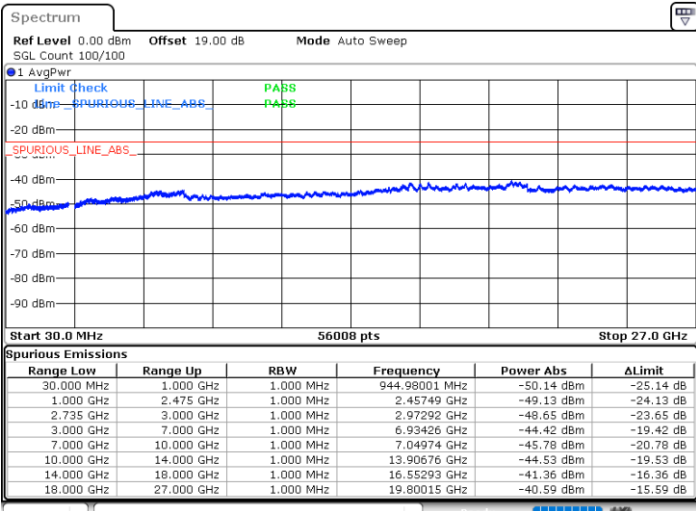

LTE Band 41C / 5MHz+20MHz

16QAM

Highest Channel / 1RB0 and 1RB99

Highest Channel / 1RB24 and 1RB0

Date: 17.DEC.2021 17:41:59

Date: 17.DEC.2021 17:38:27

Highest Channel / FullIRB

N/A

Date: 17.DEC.2021 17:45:30

LTE Band 41C / 10MHz+15MHz

16QAM

Lowest Channel / 1RB0 and 1RB74

Lowest Channel / 1RB49 and 1RB0

Date: 18.DEC.2021 00:12:33

Date: 18.DEC.2021 00:09:02

Lowest Channel / FullIRB

N/A

Date: 18.DEC.2021 00:16:05

LTE Band 41C / 10MHz+15MHz

16QAM

MiddleChannel / 1RB0 and 1RB74

Middle Channel / 1RB49 and 1RB0

Date: 18.DEC.2021 00:53:23

Date: 18.DEC.2021 00:56:55

Middle Channel / FullIRB

N/A

Date: 18.DEC.2021 00:49:49

LTE Band 41C / 10MHz+15MHz

16QAM

Highest Channel / 1RB0 and 1RB74

Highest Channel / 1RB49 and 1RB0

Date: 18.DEC.2021 01:13:29