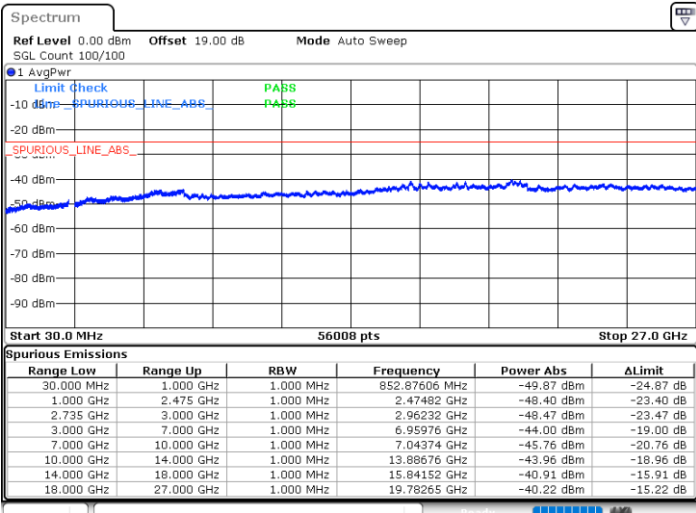

Highest Channel / FullIRB

N/A

Date: 17.DEC.2021 20:53:56

LTE Band 41C / 20MHz+20MHz

QPSK

Lowest Channel / 1RB0 and 1RB99

Lowest Channel / 1RB99 and 1RB0

Date: 17.DEC.2021 16:11:33

Date: 17.DEC.2021 16:10:23

Lowest Channel / FullRB

N/A

Date: 17.DEC.2021 16:17:25

LTE Band 41C / 20MHz+20MHz

QPSK

MiddleChannel / 1RB0 and 1RB99

Middle Channel / 1RB99 and 1RB0

Date: 17.DEC.2021 16:24:33

Date: 17.DEC.2021 16:25:43

Middle Channel / FullIRB

N/A

Date: 17.DEC.2021 16:18:39

LTE Band 41C / 20MHz+20MHz

QPSK

Highest Channel / 1RB0 and 1RB99

Highest Channel / 1RB99 and 1RB0

Date: 17.DEC.2021 16:42:07

Date: 17.DEC.2021 16:36:15

Highest Channel / FullIRB

N/A

Date: 17.DEC.2021 16:43:18

LTE Band 41C / 5MHz+20MHz

16QAM