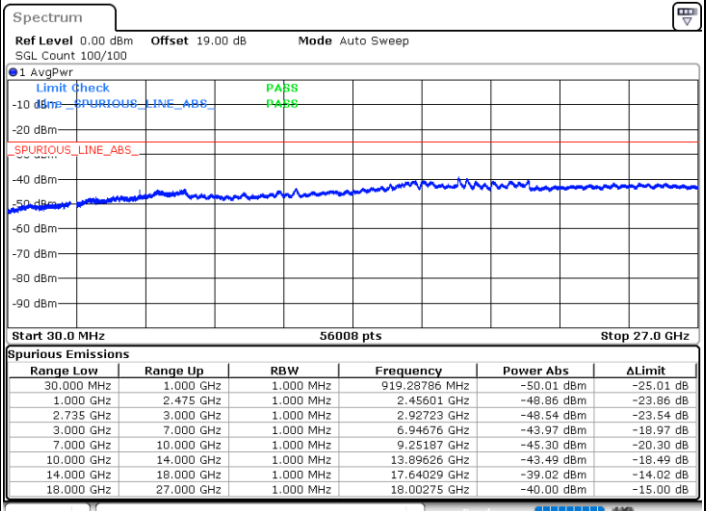

Date: 18.DEC.2021 04:41:01

LTE Band 41C / 15MHz+10MHz

QPSK

Lowest Channel / 1RB0 and 1RB49

Lowest Channel / 1RB74 and 1RB0

Date: 18.DEC.2021 09:04:34

Date: 18.DEC.2021 09:03:24

Lowest Channel / FullRB

N/A

Date: 18.DEC.2021 09:10:23

LTE Band 41C / 15MHz+10MHz

QPSK

Middle Channel / 1RB0 and 1RB49

Middle Channel / 1RB74 and 1RB0

Date: 18.DEC.2021 09:20:04

Date: 18.DEC.2021 09:21:10

Middle Channel / FullIRB

N/A

Date: 18.DEC.2021 09:11:36

LTE Band 41C / 15MHz+10MHz

QPSK

Highest Channel / 1RB0 and 1RB49

Highest Channel / 1RB74 and 1RB0

Date: 18.DEC.2021 09:37:37

Date: 18.DEC.2021 09:32:08

Highest Channel / FullIRB

N/A

Date: 18.DEC.2021 09:38:43

LTE Band 41C / 15MHz+15MHz

QPSK

Lowest Channel / 1RB0 and 1RB74

Lowest Channel / 1RB74 and 1RB0