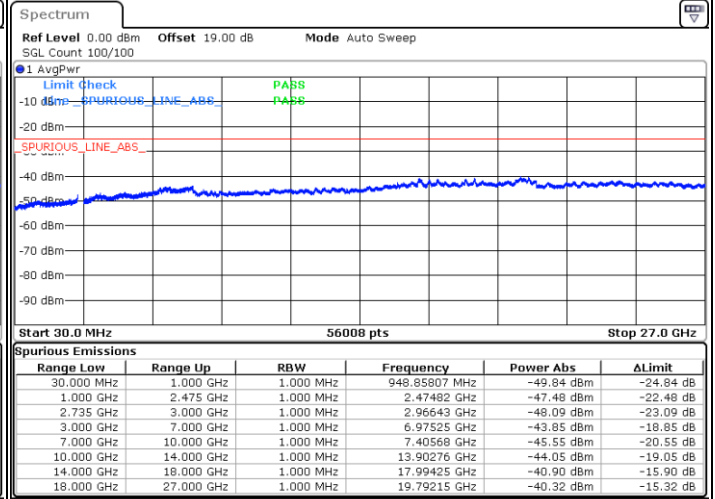

Date: 17.DEC.2021 16:24:33

Date: 17.DEC.2021 16:25:43

Middle Channel / FullIRB

N/A

Date: 17.DEC.2021 16:18:39

LTE Band 41C / 20MHz+20MHz

QPSK

Highest Channel / 1RB0 and 1RB99

Highest Channel / 1RB99 and 1RB0

Date: 17.DEC.2021 16:42:07

Date: 17.DEC.2021 16:36:15

Highest Channel / FullIRB

N/A

Date: 17.DEC.2021 16:43:18

LTE Band 41C / 5MHz+20MHz

16QAM

Lowest Channel / 1RB0 and 1RB99

Lowest Channel / 1RB24 and 1RB0

Date: 17.DEC.2021 17:20:43

Date: 17.DEC.2021 17:17:11

Lowest Channel / FullIRB

N/A

Date: 17.DEC.2021 17:24:16

LTE Band 41C / 5MHz+20MHz