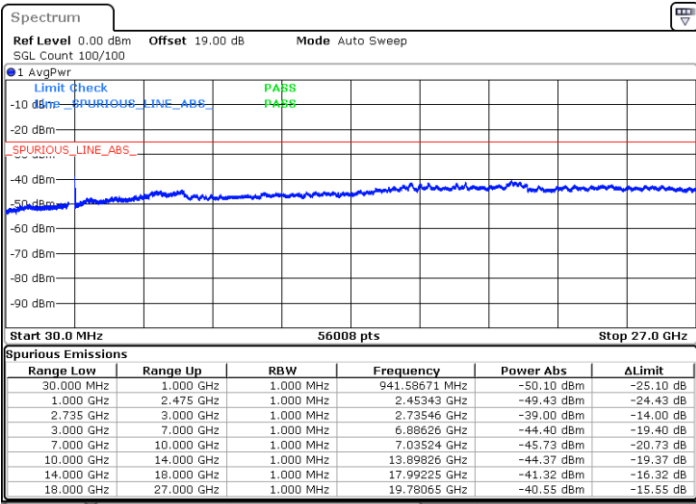

N/A

Date: 18.DEC.2021 00:16:05

LTE Band 41C / 10MHz+15MHz

16QAM

MiddleChannel / 1RB0 and 1RB74

Middle Channel / 1RB49 and 1RB0

Date: 18.DEC.2021 00:53:23

Date: 18.DEC.2021 00:56:55

Middle Channel / FullIRB

N/A

Date: 18.DEC.2021 00:49:49

LTE Band 41C / 10MHz+15MHz

16QAM

Highest Channel / 1RB0 and 1RB74

Highest Channel / 1RB49 and 1RB0

Date: 18.DEC.2021 01:13:29