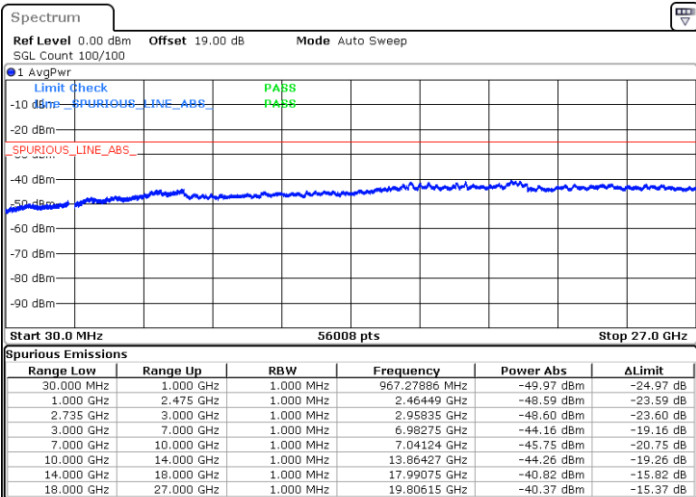

Lowest Channel / 1RB0 and 1RB99

Lowest Channel / 1RB24 and 1RB0

Date: 17.DEC.2021 17:20:43

Date: 17.DEC.2021 17:17:11

Lowest Channel / FullIRB

N/A

Date: 17.DEC.2021 17:24:16

LTE Band 41C / 5MHz+20MHz

16QAM

Middle Channel / 1RB0 and 1RB99

Middle Channel / 1RB24 and 1RB0

Date: 17.DEC.2021 17:31:22

Date: 17.DEC.2021 17:34:52

Middle Channel / FullIRB

N/A

Date: 17.DEC.2021 17:27:51

LTE Band 41C / 5MHz+20MHz

16QAM

Highest Channel / 1RB0 and 1RB99

Highest Channel / 1RB24 and 1RB0

Date: 17.DEC.2021 17:41:59

Date: 17.DEC.2021 17:38:27

Highest Channel / FullIRB

N/A

Date: 17.DEC.2021 17:45:30

LTE Band 41C / 10MHz+15MHz

16QAM

Lowest Channel / 1RB0 and 1RB74

Lowest Channel / 1RB49 and 1RB0

Date: 18.DEC.2021 00:12:33

Date: 18.DEC.2021 00:09:02

Lowest Channel / FullIRB