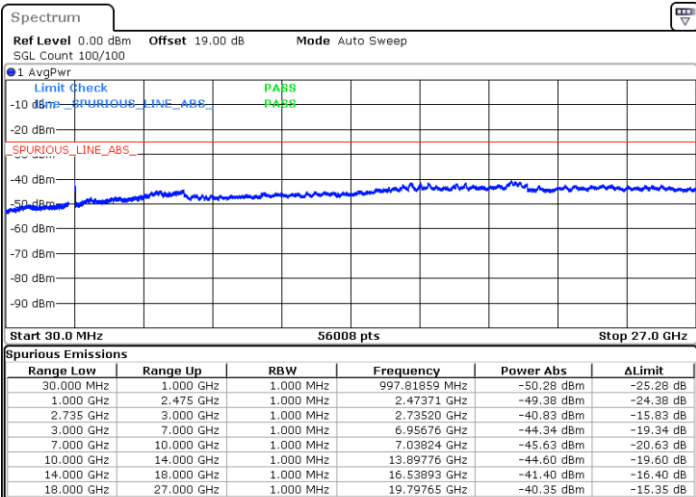

LTE Band 41C / 15MHz+20MHz

QPSK

Middle Channel / 1RB0 and 1RB99

Middle Channel / 1RB74 and 1RB0

Date: 18.DEC.2021 05:57:52

Date: 18.DEC.2021 05:59:01

Middle Channel / FullIRB

N/A

Date: 18.DEC.2021 05:52:01

LTE Band 41C / 15MHz+20MHz

QPSK

Highest Channel / 1RB0 and 1RB99

Highest Channel / 1RB74 and 1RB0

Date: 18.DEC.2021 08:37:59

Date: 18.DEC.2021 08:31:49

Highest Channel / FullIRB

N/A

Date: 18.DEC.2021 08:39:09

LTE Band 41C / 20MHz+5MHz

QPSK

Lowest Channel / 1RB0 and 1RB24

Lowest Channel / 1RB99 and 1RB0

Date: 17.DEC.2021 18:10:01

Date: 17.DEC.2021 18:08:50

Lowest Channel / FullIRB

N/A

Date: 17.DEC.2021 18:15:54

LTE Band 41C / 20MHz+5MHz

QPSK

Middle Channel / 1RB0 and 1RB24

Middle Channel / 1RB99 and 1RB0

Date: 17.DEC.2021 18:22:59