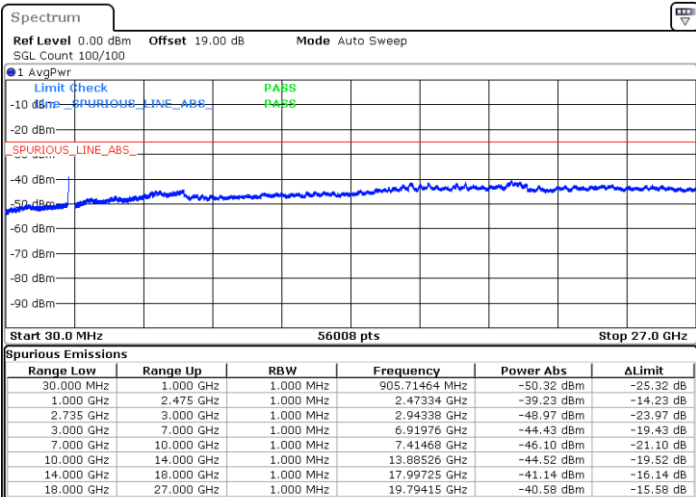

LTE Band 41C / 10MHz+20MHz

QPSK

Highest Channel / 1RB0 and 1RB99

Highest Channel / 1RB49 and 1RB0

Date: 18.DEC.2021 04:39:50

Date: 18.DEC.2021 04:33:58

Highest Channel / FullIRB

N/A

Date: 18.DEC.2021 04:41:01

LTE Band 41C / 15MHz+10MHz

QPSK

Lowest Channel / 1RB0 and 1RB49

Lowest Channel / 1RB74 and 1RB0

Date: 18.DEC.2021 09:04:34

Date: 18.DEC.2021 09:03:24

Lowest Channel / FullRB

N/A

Date: 18.DEC.2021 09:10:23

LTE Band 41C / 15MHz+10MHz

QPSK

Middle Channel / 1RB0 and 1RB49

Middle Channel / 1RB74 and 1RB0

Date: 18.DEC.2021 09:20:04

Date: 18.DEC.2021 09:21:10

Middle Channel / FullIRB

N/A

Date: 18.DEC.2021 09:11:36

LTE Band 41C / 15MHz+10MHz

QPSK

Highest Channel / 1RB0 and 1RB49

Highest Channel / 1RB74 and 1RB0

Date: 18.DEC.2021 09:37:37