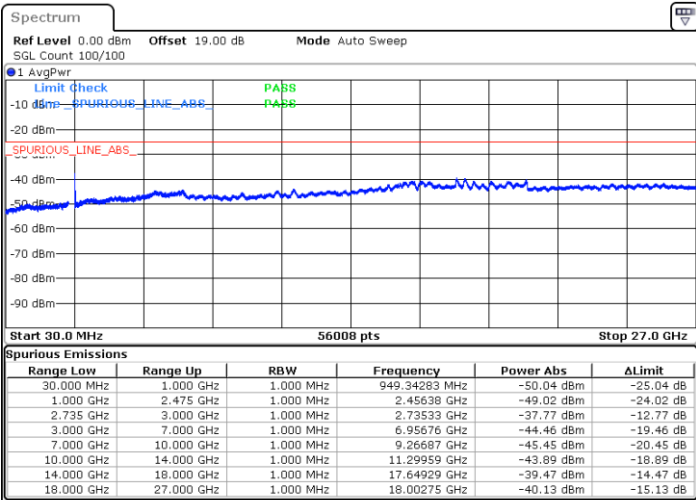

N/A

Date: 18.DEC.2021 09:10:23

LTE Band 41C / 15MHz+10MHz

QPSK

Middle Channel / 1RB0 and 1RB49

Middle Channel / 1RB74 and 1RB0

Date: 18.DEC.2021 09:20:04

Date: 18.DEC.2021 09:21:10

Middle Channel / FullIRB

N/A

Date: 18.DEC.2021 09:11:36

LTE Band 41C / 15MHz+10MHz

QPSK

Highest Channel / 1RB0 and 1RB49

Highest Channel / 1RB74 and 1RB0

Date: 18.DEC.2021 09:37:37

Date: 18.DEC.2021 09:32:08

Highest Channel / FullIRB

N/A

Date: 18.DEC.2021 09:38:43

LTE Band 41C / 15MHz+15MHz

QPSK

Lowest Channel / 1RB0 and 1RB74

Lowest Channel / 1RB74 and 1RB0

Date: 18.DEC.2021 10:05:59

Date: 18.DEC.2021 10:04:54

Lowest Channel / FullIRB

N/A

Date: 18.DEC.2021 10:11:28

LTE Band 41C / 15MHz+15MHz

QPSK

Middle Channel / 1RB0 and 1RB74