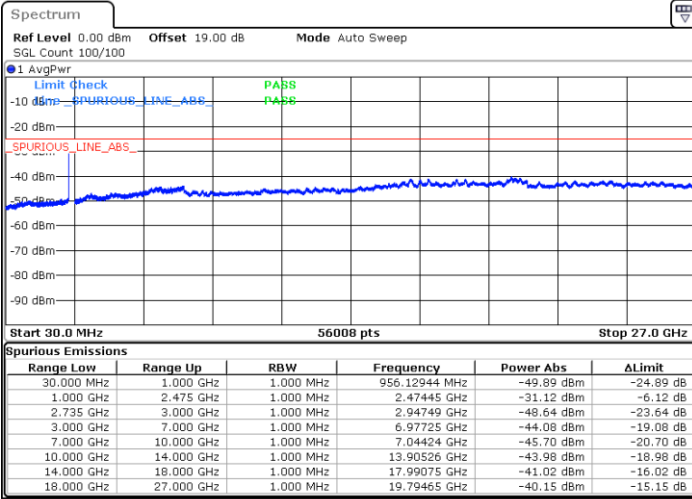

Date: 17.DEC.2021 16:24:33

Date: 17.DEC.2021 16:25:43

Middle Channel / FullIRB

N/A

Date: 17.DEC.2021 16:18:39

LTE Band 41C / 20MHz+20MHz

QPSK

Highest Channel / 1RB0 and 1RB99

Highest Channel / 1RB99 and 1RB0

Date: 17.DEC.2021 16:42:07

Date: 17.DEC.2021 16:36:15

Highest Channel / FullIRB

N/A

Date: 17.DEC.2021 16:43:18

LTE Band 41C / 5MHz+20MHz

16QAM

Lowest Channel / 1RB0 and 1RB99

Lowest Channel / 1RB24 and 1RB0

Date: 17.DEC.2021 17:20:43

Date: 17.DEC.2021 17:17:11

Lowest Channel / FullIRB

N/A

Date: 17.DEC.2021 17:24:16

LTE Band 41C / 5MHz+20MHz