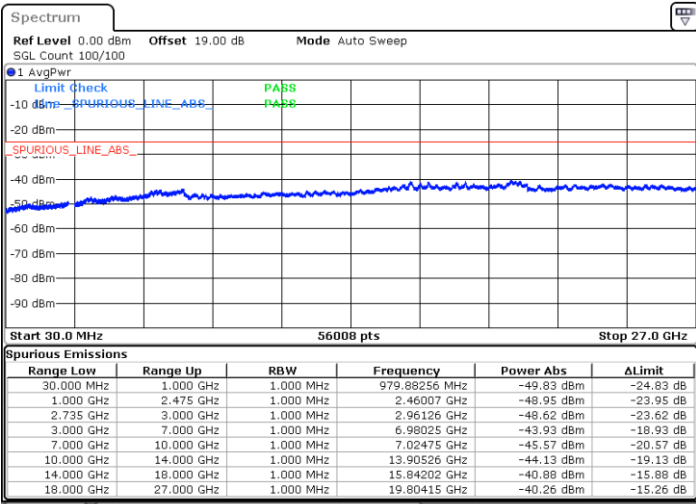

N/A

Date: 17.DEC.2021 20:29:16

LTE Band 41C / 20MHz+15MHz

QPSK

Highest Channel / 1RB0 and 1RB74

Highest Channel / 1RB99 and 1RB0

Date: 17.DEC.2021 20:52:45

Date: 17.DEC.2021 20:46:52

Highest Channel / FullIRB

N/A

Date: 17.DEC.2021 20:53:56

LTE Band 41C / 20MHz+20MHz

QPSK

Lowest Channel / 1RB0 and 1RB99

Lowest Channel / 1RB99 and 1RB0

Date: 17.DEC.2021 16:11:33

Date: 17.DEC.2021 16:10:23

Lowest Channel / FullRB

N/A

Date: 17.DEC.2021 16:17:25

LTE Band 41C / 20MHz+20MHz

QPSK

MiddleChannel / 1RB0 and 1RB99

Middle Channel / 1RB99 and 1RB0

Date: 17.DEC.2021 16:24:33

Date: 17.DEC.2021 16:25:43

Middle Channel / FullIRB

N/A

Date: 17.DEC.2021 16:18:39

LTE Band 41C / 20MHz+20MHz

QPSK

Highest Channel / 1RB0 and 1RB99