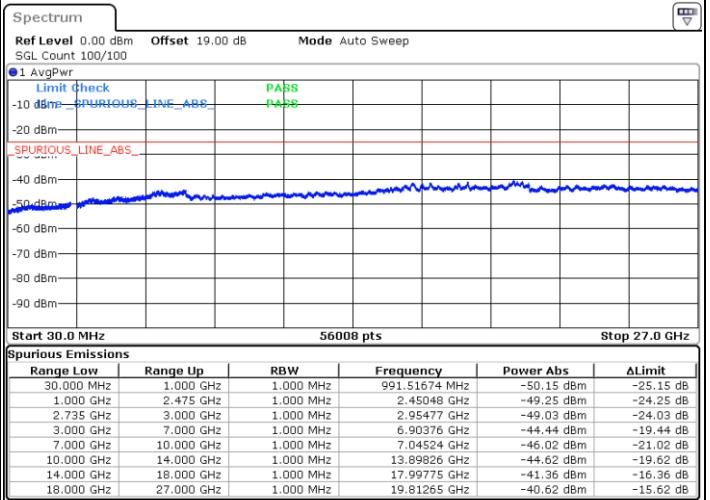

LTE Band 41C / 20MHz+15MHz

QPSK

Lowest Channel / 1RB0 and 1RB74

Lowest Channel / 1RB99 and 1RB0

Date: 17.DEC.2021 20:19:20

Date: 17.DEC.2021 20:18:09

Lowest Channel / FullIRB

N/A

Date: 17.DEC.2021 20:25:12

LTE Band 41C / 20MHz+15MHz

QPSK

Middle Channel / 1RB0 and 1RB74

Middle Channel / 1RB99 and 1RB0

Date: 17.DEC.2021 20:35:10

Date: 17.DEC.2021 20:36:20

Middle Channel / FullRB

N/A

Date: 17.DEC.2021 20:29:16

LTE Band 41C / 20MHz+15MHz

QPSK

Highest Channel / 1RB0 and 1RB74

Highest Channel / 1RB99 and 1RB0

Date: 17.DEC.2021 20:52:45

Date: 17.DEC.2021 20:46:52

Highest Channel / FullIRB

N/A

Date: 17.DEC.2021 20:53:56

LTE Band 41C / 20MHz+20MHz

QPSK

Lowest Channel / 1RB0 and 1RB99

Lowest Channel / 1RB99 and 1RB0

Date: 17.DEC.2021 16:11:33