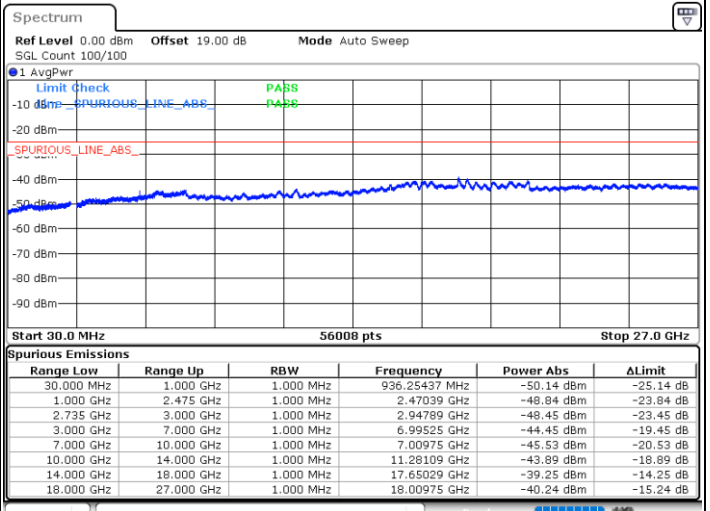

Date: 18.DEC.2021 09:32:08

Highest Channel / FullIRB

N/A

Date: 18.DEC.2021 09:38:43

LTE Band 41C / 15MHz+15MHz

QPSK

Lowest Channel / 1RB0 and 1RB74

Lowest Channel / 1RB74 and 1RB0

Date: 18.DEC.2021 10:05:59

Date: 18.DEC.2021 10:04:54

Lowest Channel / FullIRB

N/A

Date: 18.DEC.2021 10:11:28

LTE Band 41C / 15MHz+15MHz

QPSK

Middle Channel / 1RB0 and 1RB74

Middle Channel / 1RB74 and 1RB0

Date: 18.DEC.2021 10:19:11

Date: 18.DEC.2021 10:20:17

Middle Channel / FullIRB

N/A

Date: 18.DEC.2021 10:13:42

LTE Band 41C / 15MHz+15MHz

QPSK

Highest Channel / 1RB0 and 1RB74

Highest Channel / 1RB74 and 1RB0

Date: 18.DEC.2021 10:37:07

Date: 18.DEC.2021 10:31:39

Highest Channel / FullIRB

N/A

Date: 18.DEC.2021 10:38:14

LTE Band 41C / 15MHz+20MHz