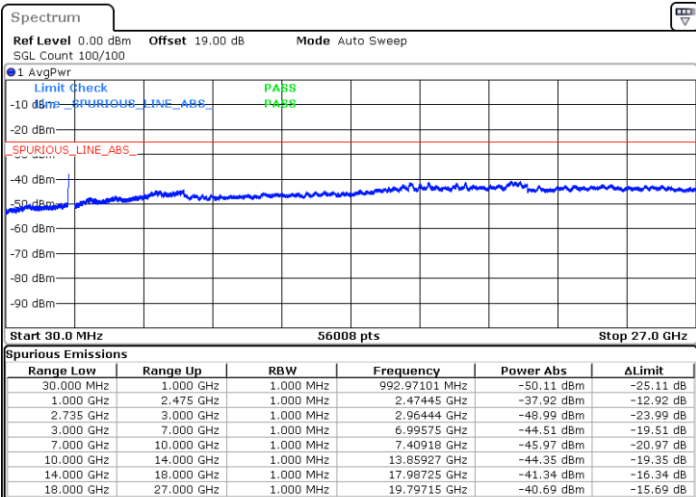

Highest Channel / 1RB0 and 1RB74

Highest Channel / 1RB74 and 1RB0

Date: 18.DEC.2021 10:37:07

Date: 18.DEC.2021 10:31:39

Highest Channel / FullIRB

N/A

Date: 18.DEC.2021 10:38:14

LTE Band 41C / 15MHz+20MHz

QPSK

Lowest Channel / 1RB0 and 1RB99

Lowest Channel / 1RB74 and 1RB0

Date: 18.DEC.2021 05:31:50

Date: 18.DEC.2021 05:30:40

Lowest Channel / FullIRB

N/A

Date: 18.DEC.2021 05:37:40

LTE Band 41C / 15MHz+20MHz

QPSK

Middle Channel / 1RB0 and 1RB99

Middle Channel / 1RB74 and 1RB0

Date: 18.DEC.2021 05:57:52

Date: 18.DEC.2021 05:59:01

Middle Channel / FullIRB

N/A

Date: 18.DEC.2021 05:52:01

LTE Band 41C / 15MHz+20MHz

QPSK

Highest Channel / 1RB0 and 1RB99

Highest Channel / 1RB74 and 1RB0

Date: 18.DEC.2021 08:37:59

Date: 18.DEC.2021 08:31:49

Highest Channel / FullIRB