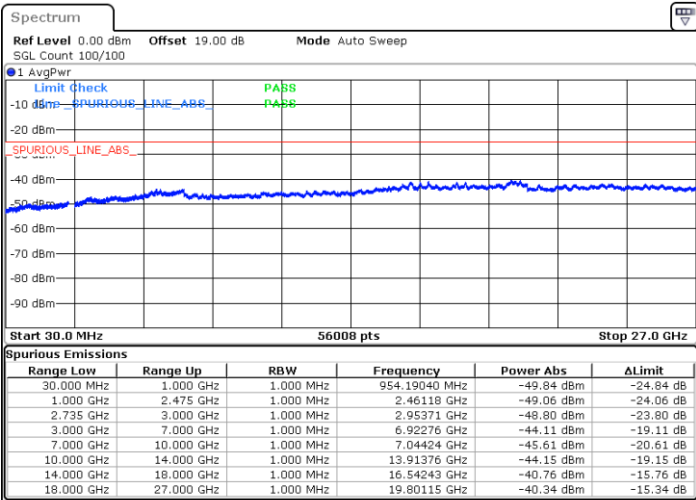

LTE Band 41C / 5MHz+20MHz

16QAM

Middle Channel / 1RB0 and 1RB99

Middle Channel / 1RB24 and 1RB0

Date: 17.DEC.2021 17:31:22