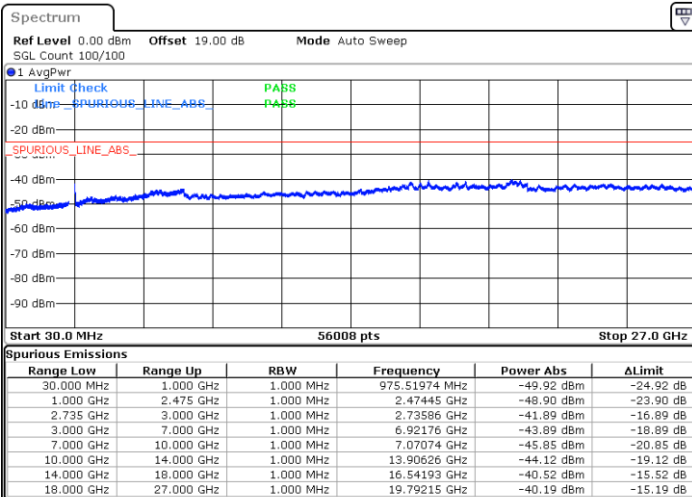

Lowest Channel / FullIRB

N/A

Date: 17.DEC.2021 18:15:54

LTE Band 41C / 20MHz+5MHz

QPSK

Middle Channel / 1RB0 and 1RB24

Middle Channel / 1RB99 and 1RB0

Date: 17.DEC.2021 18:22:59

Date: 17.DEC.2021 18:24:09

Middle Channel / FullRB

N/A

Date: 17.DEC.2021 18:17:07

LTE Band 41C / 20MHz+5MHz

QPSK

Highest Channel / 1RB0 and 1RB24

Highest Channel / 1RB99 and 1RB0

Date: 17.DEC.2021 18:40:33

Date: 17.DEC.2021 18:34:40

Highest Channel / FullIRB

N/A

Date: 17.DEC.2021 18:41:43

LTE Band 41C / 20MHz+10MHz

QPSK

Lowest Channel / 1RB0 and 1RB49

Lowest Channel / 1RB99 and 1RB0

Date: 17.DEC.2021 19:06:49

Date: 17.DEC.2021 19:05:39

Lowest Channel / FullIRB

N/A

Date: 17.DEC.2021 19:12:41

LTE Band 41C / 20MHz+10MHz

QPSK