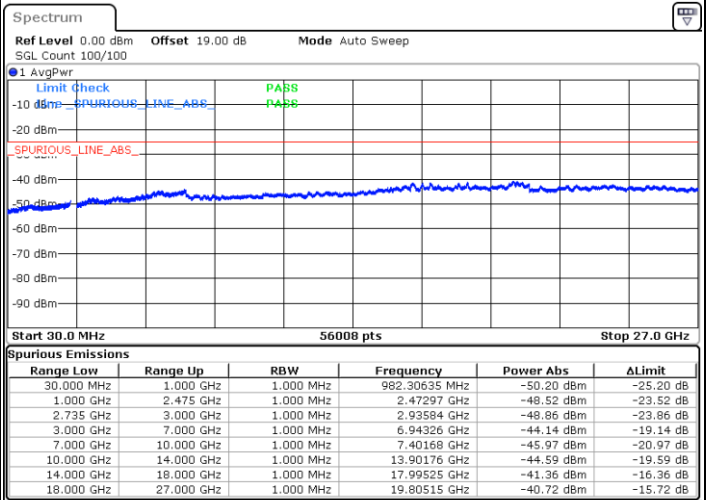

LTE Band 41C / 10MHz+20MHz

QPSK

Highest Channel / 1RB0 and 1RB99

Highest Channel / 1RB49 and 1RB0

Date: 18.DEC.2021 04:39:50

Date: 18.DEC.2021 04:33:58

Highest Channel / FullIRB

N/A

Date: 18.DEC.2021 04:41:01

LTE Band 41C / 15MHz+10MHz

QPSK

Lowest Channel / 1RB0 and 1RB49

Lowest Channel / 1RB74 and 1RB0

Date: 18.DEC.2021 09:04:34

Date: 18.DEC.2021 09:03:24

Lowest Channel / FullRB

N/A

Date: 18.DEC.2021 09:10:23

LTE Band 41C / 15MHz+10MHz

QPSK

Middle Channel / 1RB0 and 1RB49

Middle Channel / 1RB74 and 1RB0

Date: 18.DEC.2021 09:20:04

Date: 18.DEC.2021 09:21:10

Middle Channel / FullIRB

N/A

Date: 18.DEC.2021 09:11:36

LTE Band 41C / 15MHz+10MHz

QPSK

Highest Channel / 1RB0 and 1RB49

Highest Channel / 1RB74 and 1RB0

Date: 18.DEC.2021 09:37:37