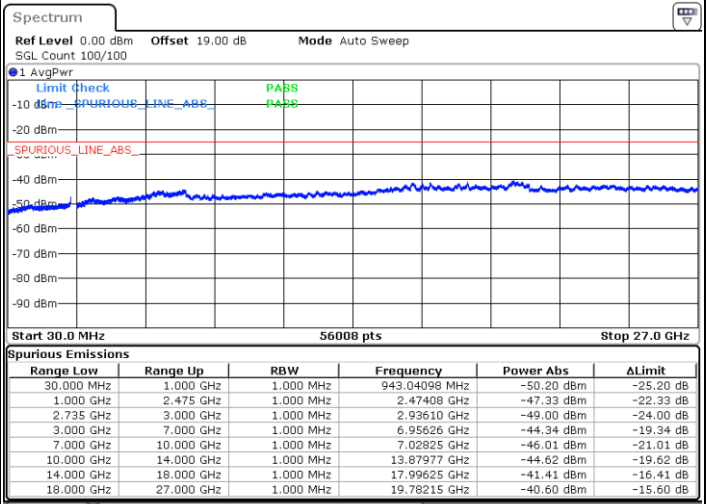

QPSK

Highest Channel / 1RB0 and 1RB49

Highest Channel / 1RB99 and 1RB0

Date: 17.DEC.2021 19:37:57

Date: 17.DEC.2021 19:32:04

Highest Channel / FullIRB

N/A

Date: 17.DEC.2021 19:39:08

LTE Band 41C / 20MHz+15MHz

QPSK

Lowest Channel / 1RB0 and 1RB74

Lowest Channel / 1RB99 and 1RB0

Date: 17.DEC.2021 20:19:20

Date: 17.DEC.2021 20:18:09

Lowest Channel / FullIRB

N/A

Date: 17.DEC.2021 20:25:12

LTE Band 41C / 20MHz+15MHz

QPSK

Middle Channel / 1RB0 and 1RB74

Middle Channel / 1RB99 and 1RB0

Date: 17.DEC.2021 20:35:10

Date: 17.DEC.2021 20:36:20

Middle Channel / FullRB

N/A

Date: 17.DEC.2021 20:29:16

LTE Band 41C / 20MHz+15MHz

QPSK

Highest Channel / 1RB0 and 1RB74

Highest Channel / 1RB99 and 1RB0

Date: 17.DEC.2021 20:52:45

Date: 17.DEC.2021 20:46:52