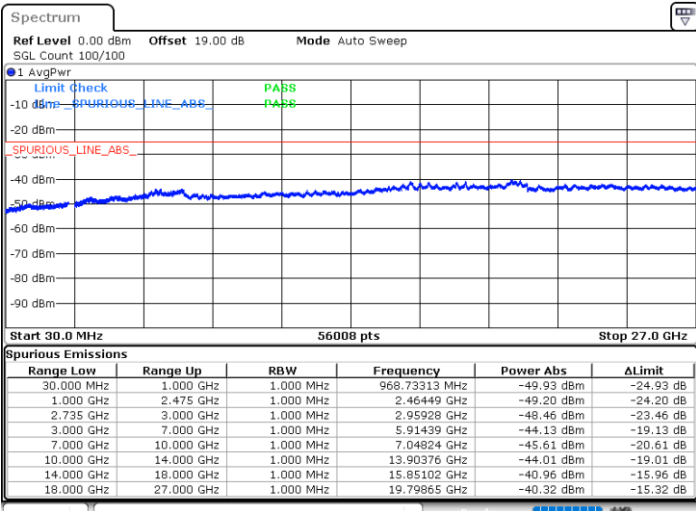

Highest Channel / FullIRB

N/A

Date: 17.DEC.2021 20:53:56

LTE Band 41C / 20MHz+20MHz

QPSK

Lowest Channel / 1RB0 and 1RB99

Lowest Channel / 1RB99 and 1RB0

Date: 17.DEC.2021 16:11:33

Date: 17.DEC.2021 16:10:23

Lowest Channel / FullRB

N/A

Date: 17.DEC.2021 16:17:25

LTE Band 41C / 20MHz+20MHz

QPSK

MiddleChannel / 1RB0 and 1RB99

Middle Channel / 1RB99 and 1RB0

Date: 17.DEC.2021 16:24:33

Date: 17.DEC.2021 16:25:43

Middle Channel / FullIRB

N/A

Date: 17.DEC.2021 16:18:39

LTE Band 41C / 20MHz+20MHz

QPSK

Highest Channel / 1RB0 and 1RB99

Highest Channel / 1RB99 and 1RB0

Date: 17.DEC.2021 16:42:07

Date: 17.DEC.2021 16:36:15

Highest Channel / FullIRB

N/A

Date: 17.DEC.2021 16:43:18

LTE Band 41C / 5MHz+20MHz

16QAM