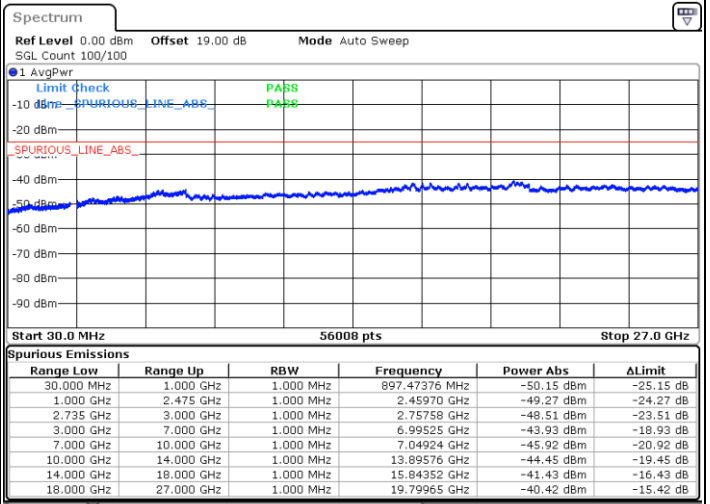

Date: 17.DEC.2021 17:45:30

LTE Band 41C / 10MHz+15MHz

16QAM

Lowest Channel / 1RB0 and 1RB74

Lowest Channel / 1RB49 and 1RB0

Date: 18.DEC.2021 00:12:33

Date: 18.DEC.2021 00:09:02

Lowest Channel / FullIRB

N/A

Date: 18.DEC.2021 00:16:05

LTE Band 41C / 10MHz+15MHz

16QAM

MiddleChannel / 1RB0 and 1RB74

Middle Channel / 1RB49 and 1RB0

Date: 18.DEC.2021 00:53:23

Date: 18.DEC.2021 00:56:55

Middle Channel / FullIRB

N/A

Date: 18.DEC.2021 00:49:49

LTE Band 41C / 10MHz+15MHz

16QAM

Highest Channel / 1RB0 and 1RB74

Highest Channel / 1RB49 and 1RB0

Date: 18.DEC.2021 01:13:29