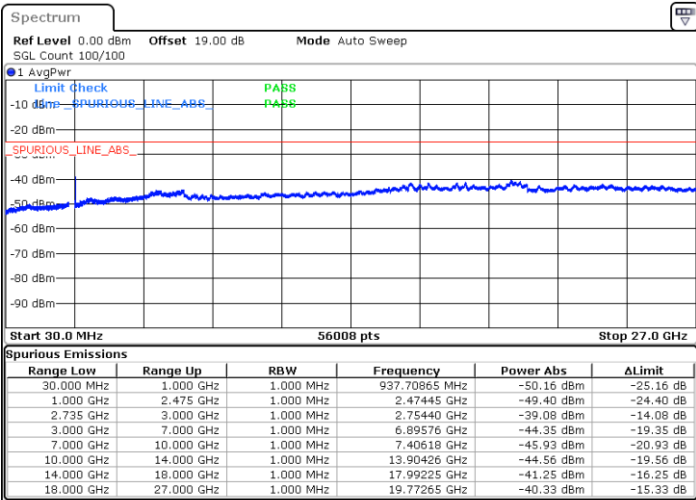

LTE Band 41C / 15MHz+20MHz

QPSK

Middle Channel / 1RB0 and 1RB99

Middle Channel / 1RB74 and 1RB0

Date: 18.DEC.2021 05:57:52

Date: 18.DEC.2021 05:59:01

Middle Channel / FullIRB

N/A

Date: 18.DEC.2021 05:52:01

LTE Band 41C / 15MHz+20MHz

QPSK

Highest Channel / 1RB0 and 1RB99

Highest Channel / 1RB74 and 1RB0

Date: 18.DEC.2021 08:37:59

Date: 18.DEC.2021 08:31:49

Highest Channel / FullIRB

N/A

Date: 18.DEC.2021 08:39:09

LTE Band 41C / 20MHz+5MHz

QPSK

Lowest Channel / 1RB0 and 1RB24

Lowest Channel / 1RB99 and 1RB0

Date: 17.DEC.2021 18:10:01

Date: 17.DEC.2021 18:08:50

Lowest Channel / FullIRB

N/A

Date: 17.DEC.2021 18:15:54

LTE Band 41C / 20MHz+5MHz

QPSK

Middle Channel / 1RB0 and 1RB24

Middle Channel / 1RB99 and 1RB0

Date: 17.DEC.2021 18:22:59