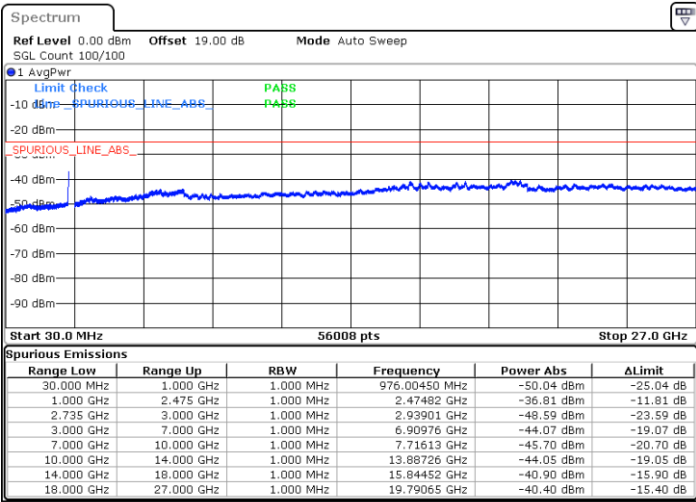

N/A

Date: 17.DEC.2021 20:29:16

LTE Band 41C / 20MHz+15MHz

QPSK

Highest Channel / 1RB0 and 1RB74

Highest Channel / 1RB99 and 1RB0

Date: 17.DEC.2021 20:52:45

Date: 17.DEC.2021 20:46:52

Highest Channel / FullIRB

N/A

Date: 17.DEC.2021 20:53:56

LTE Band 41C / 20MHz+20MHz

QPSK

Lowest Channel / 1RB0 and 1RB99

Lowest Channel / 1RB99 and 1RB0

Date: 17.DEC.2021 16:11:33

Date: 17.DEC.2021 16:10:23

Lowest Channel / FullRB

N/A

Date: 17.DEC.2021 16:17:25

LTE Band 41C / 20MHz+20MHz

QPSK

MiddleChannel / 1RB0 and 1RB99

Middle Channel / 1RB99 and 1RB0

Date: 17.DEC.2021 16:24:33

Date: 17.DEC.2021 16:25:43

Middle Channel / FullIRB

N/A

Date: 17.DEC.2021 16:18:39

LTE Band 41C / 20MHz+20MHz

QPSK

Highest Channel / 1RB0 and 1RB99