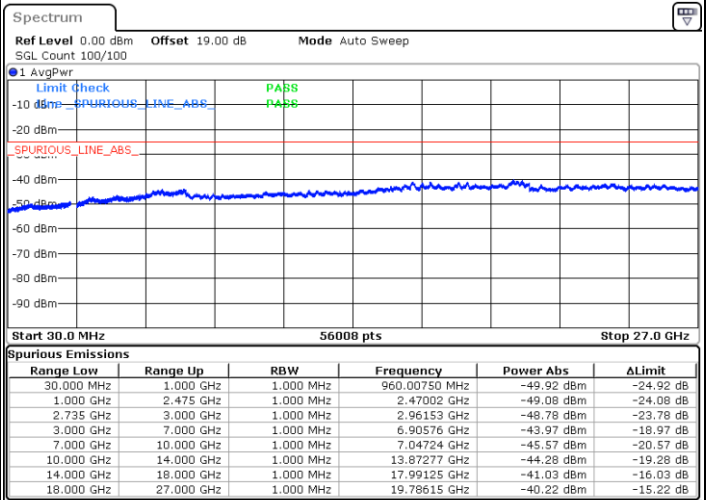

Date: 17.DEC.2021 17:34:52