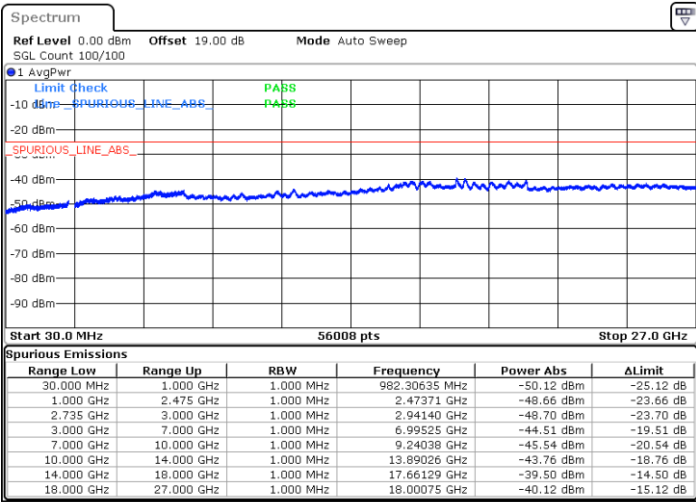

Date: 18.DEC.2021 10:05:59

Date: 18.DEC.2021 10:04:54

Lowest Channel / FullIRB

N/A

Date: 18.DEC.2021 10:11:28

LTE Band 41C / 15MHz+15MHz

QPSK

Middle Channel / 1RB0 and 1RB74

Middle Channel / 1RB74 and 1RB0

Date: 18.DEC.2021 10:19:11

Date: 18.DEC.2021 10:20:17

Middle Channel / FullIRB

N/A

Date: 18.DEC.2021 10:13:42

LTE Band 41C / 15MHz+15MHz

QPSK

Highest Channel / 1RB0 and 1RB74

Highest Channel / 1RB74 and 1RB0

Date: 18.DEC.2021 10:37:07

Date: 18.DEC.2021 10:31:39

Highest Channel / FullIRB

N/A

Date: 18.DEC.2021 10:38:14

LTE Band 41C / 15MHz+20MHz