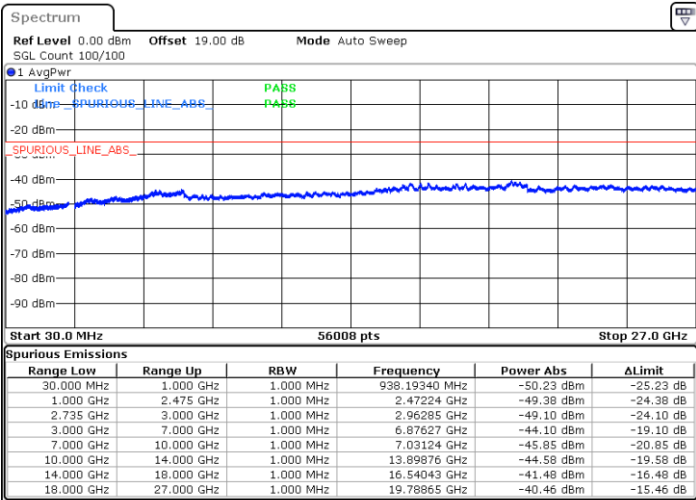

Highest Channel / 1RB0 and 1RB74

Highest Channel / 1RB74 and 1RB0

Date: 18.DEC.2021 10:37:07

Date: 18.DEC.2021 10:31:39

Highest Channel / FullIRB

N/A

Date: 18.DEC.2021 10:38:14

LTE Band 41C / 15MHz+20MHz

QPSK

Lowest Channel / 1RB0 and 1RB99

Lowest Channel / 1RB74 and 1RB0

Date: 18.DEC.2021 05:31:50

Date: 18.DEC.2021 05:30:40

Lowest Channel / FullIRB

N/A

Date: 18.DEC.2021 05:37:40

LTE Band 41C / 15MHz+20MHz

QPSK

Middle Channel / 1RB0 and 1RB99

Middle Channel / 1RB74 and 1RB0

Date: 18.DEC.2021 05:57:52

Date: 18.DEC.2021 05:59:01

Middle Channel / FullIRB

N/A

Date: 18.DEC.2021 05:52:01

LTE Band 41C / 15MHz+20MHz

QPSK

Highest Channel / 1RB0 and 1RB99

Highest Channel / 1RB74 and 1RB0

Date: 18.DEC.2021 08:37:59

Date: 18.DEC.2021 08:31:49

Highest Channel / FullIRB