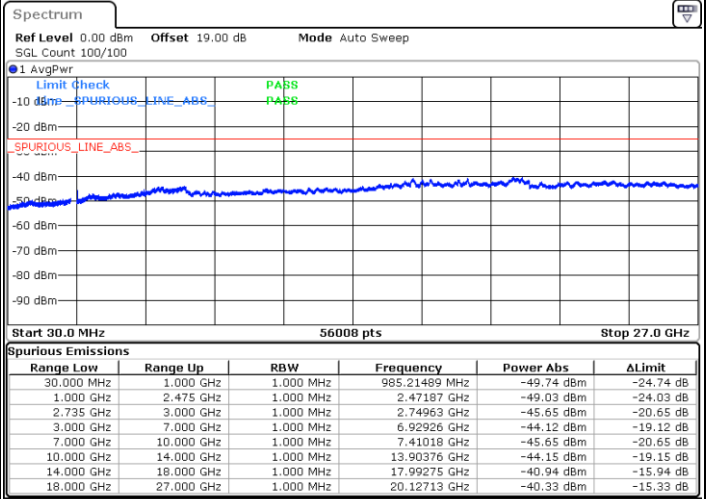

Date: 17.DEC.2021 18:40:33

Date: 17.DEC.2021 18:34:40

Highest Channel / FullIRB

N/A

Date: 17.DEC.2021 18:41:43

LTE Band 41C / 20MHz+10MHz

QPSK

Lowest Channel / 1RB0 and 1RB49

Lowest Channel / 1RB99 and 1RB0

Date: 17.DEC.2021 19:06:49

Date: 17.DEC.2021 19:05:39

Lowest Channel / FullIRB

N/A

Date: 17.DEC.2021 19:12:41

LTE Band 41C / 20MHz+10MHz

QPSK

Middle Channel / 1RB0 and 1RB49

Middle Channel / 1RB99 and 1RB0

Date: 17.DEC.2021 19:20:28

Date: 17.DEC.2021 19:21:38

Middle Channel / FullIRB

N/A

Date: 17.DEC.2021 19:14:35

LTE Band 41C / 20MHz+10MHz

QPSK

Highest Channel / 1RB0 and 1RB49

Highest Channel / 1RB99 and 1RB0

Date: 17.DEC.2021 19:37:57

Date: 17.DEC.2021 19:32:04

Highest Channel / FullIRB

N/A

Date: 17.DEC.2021 19:39:08