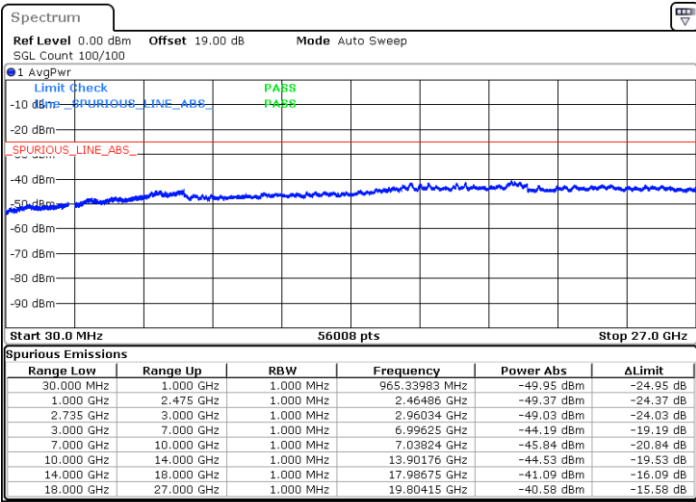

Date: 18.DEC.2021 04:41:01

LTE Band 41C / 15MHz+10MHz

QPSK

Lowest Channel / 1RB0 and 1RB49

Lowest Channel / 1RB74 and 1RB0

Date: 18.DEC.2021 09:04:34

Date: 18.DEC.2021 09:03:24

Lowest Channel / FullRB

N/A

Date: 18.DEC.2021 09:10:23

LTE Band 41C / 15MHz+10MHz

QPSK

Middle Channel / 1RB0 and 1RB49

Middle Channel / 1RB74 and 1RB0

Date: 18.DEC.2021 09:20:04

Date: 18.DEC.2021 09:21:10

Middle Channel / FullIRB

N/A

Date: 18.DEC.2021 09:11:36

LTE Band 41C / 15MHz+10MHz

QPSK

Highest Channel / 1RB0 and 1RB49

Highest Channel / 1RB74 and 1RB0

Date: 18.DEC.2021 09:37:37

Date: 18.DEC.2021 09:32:08

Highest Channel / FullIRB

N/A

Date: 18.DEC.2021 09:38:43

LTE Band 41C / 15MHz+15MHz

QPSK

Lowest Channel / 1RB0 and 1RB74

Lowest Channel / 1RB74 and 1RB0