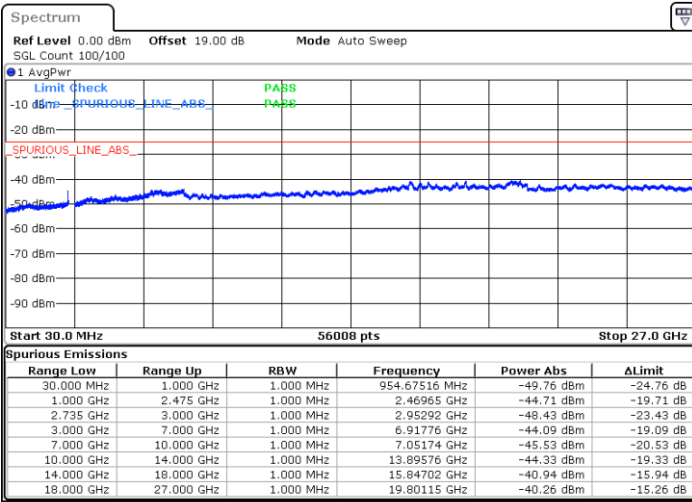

Date: 17.DEC.2021 18:24:09

Middle Channel / FullRB

N/A

Date: 17.DEC.2021 18:17:07

LTE Band 41C / 20MHz+5MHz

QPSK

Highest Channel / 1RB0 and 1RB24

Highest Channel / 1RB99 and 1RB0

Date: 17.DEC.2021 18:40:33

Date: 17.DEC.2021 18:34:40

Highest Channel / FullIRB

N/A

Date: 17.DEC.2021 18:41:43

LTE Band 41C / 20MHz+10MHz

QPSK

Lowest Channel / 1RB0 and 1RB49

Lowest Channel / 1RB99 and 1RB0

Date: 17.DEC.2021 19:06:49

Date: 17.DEC.2021 19:05:39

Lowest Channel / FullIRB

N/A

Date: 17.DEC.2021 19:12:41

LTE Band 41C / 20MHz+10MHz

QPSK

Middle Channel / 1RB0 and 1RB49

Middle Channel / 1RB99 and 1RB0

Date: 17.DEC.2021 19:20:28

Date: 17.DEC.2021 19:21:38

Middle Channel / FullIRB

N/A

Date: 17.DEC.2021 19:14:35

LTE Band 41C / 20MHz+10MHz