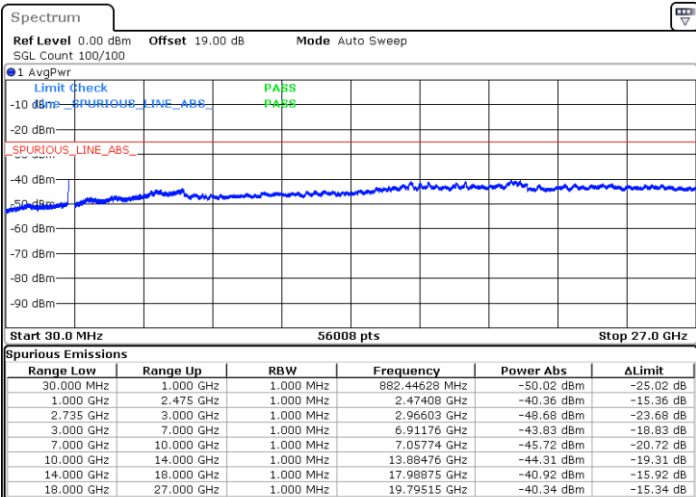

Date: 18.DEC.2021 05:52:01

LTE Band 41C / 15MHz+20MHz

QPSK

Highest Channel / 1RB0 and 1RB99

Highest Channel / 1RB74 and 1RB0

Date: 18.DEC.2021 08:37:59

Date: 18.DEC.2021 08:31:49

Highest Channel / FullIRB

N/A

Date: 18.DEC.2021 08:39:09

LTE Band 41C / 20MHz+5MHz

QPSK

Lowest Channel / 1RB0 and 1RB24

Lowest Channel / 1RB99 and 1RB0

Date: 17.DEC.2021 18:10:01

Date: 17.DEC.2021 18:08:50

Lowest Channel / FullIRB

N/A

Date: 17.DEC.2021 18:15:54

LTE Band 41C / 20MHz+5MHz

QPSK

Middle Channel / 1RB0 and 1RB24

Middle Channel / 1RB99 and 1RB0

Date: 17.DEC.2021 18:22:59

Date: 17.DEC.2021 18:24:09

Middle Channel / FullRB

N/A

Date: 17.DEC.2021 18:17:07

LTE Band 41C / 20MHz+5MHz

QPSK

Highest Channel / 1RB0 and 1RB24

Highest Channel / 1RB99 and 1RB0