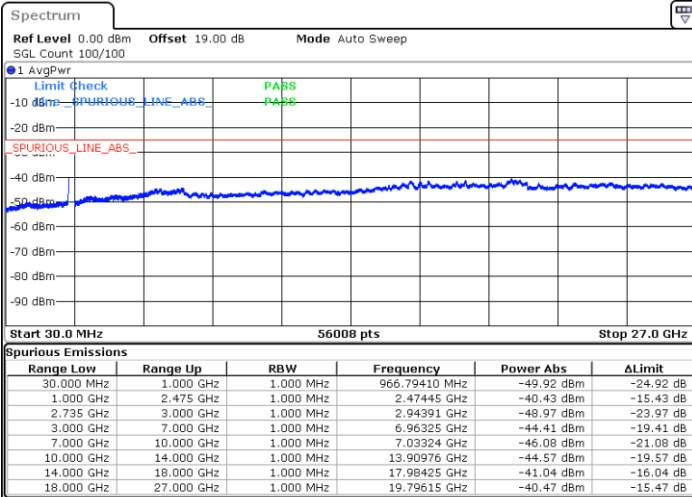

LTE Band 41C / 5MHz+20MHz

16QAM

Highest Channel / 1RB0 and 1RB99

Highest Channel / 1RB24 and 1RB0

Date: 17.DEC.2021 17:41:59

Date: 17.DEC.2021 17:38:27

Highest Channel / FullIRB

N/A

Date: 17.DEC.2021 17:45:30

LTE Band 41C / 10MHz+15MHz

16QAM

Lowest Channel / 1RB0 and 1RB74

Lowest Channel / 1RB49 and 1RB0

Date: 18.DEC.2021 00:12:33

Date: 18.DEC.2021 00:09:02

Lowest Channel / FullIRB

N/A

Date: 18.DEC.2021 00:16:05

LTE Band 41C / 10MHz+15MHz

16QAM

MiddleChannel / 1RB0 and 1RB74

Middle Channel / 1RB49 and 1RB0

Date: 18.DEC.2021 00:53:23

Date: 18.DEC.2021 00:56:55

Middle Channel / FullIRB

N/A

Date: 18.DEC.2021 00:49:49

LTE Band 41C / 10MHz+15MHz

16QAM

Highest Channel / 1RB0 and 1RB74

Highest Channel / 1RB49 and 1RB0

Date: 18.DEC.2021 01:13:29