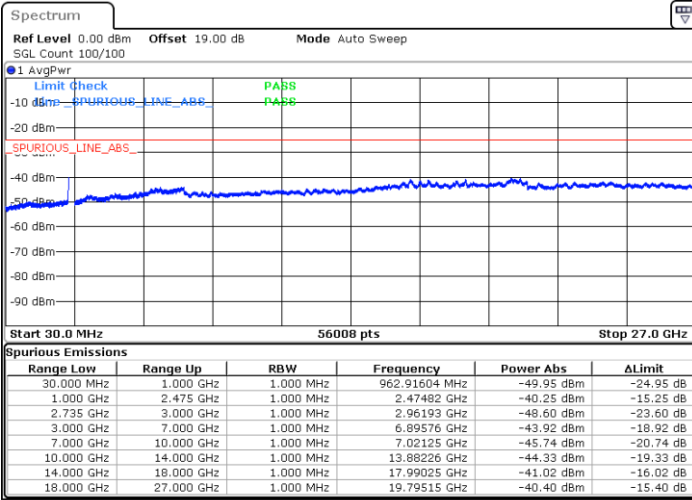

Highest Channel / 1RB99 and 1RB0

Date: 17.DEC.2021 16:42:07

Date: 17.DEC.2021 16:36:15

Highest Channel / FullIRB

N/A

Date: 17.DEC.2021 16:43:18

LTE Band 41C / 5MHz+20MHz

16QAM

Lowest Channel / 1RB0 and 1RB99

Lowest Channel / 1RB24 and 1RB0

Date: 17.DEC.2021 17:20:43

Date: 17.DEC.2021 17:17:11

Lowest Channel / FullIRB

N/A

Date: 17.DEC.2021 17:24:16

LTE Band 41C / 5MHz+20MHz

LTE Band 41C / 5MHz+20MHz

16QAM

Highest Channel / 1RB0 and 1RB99

Highest Channel / 1RB24 and 1RB0

Date: 17.DEC.2021 17:41:59

Date: 17.DEC.2021 17:38:27

Highest Channel / FullIRB

N/A