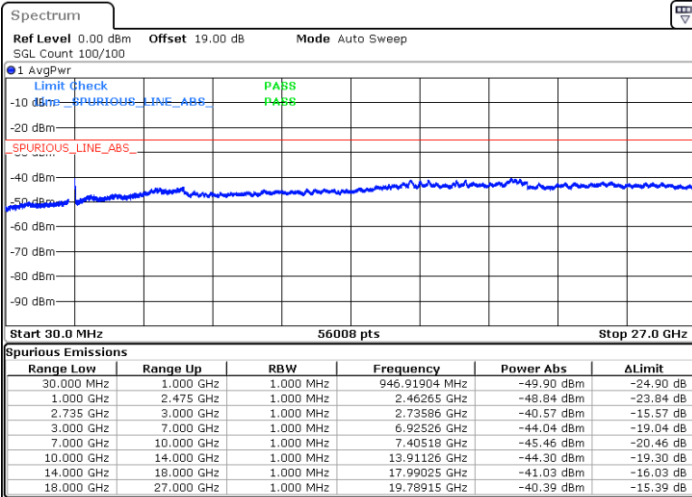

Lowest Channel / 1RB99 and 1RB0

Date: 17.DEC.2021 19:06:49

Date: 17.DEC.2021 19:05:39

Lowest Channel / FullIRB

N/A

Date: 17.DEC.2021 19:12:41

LTE Band 41C / 20MHz+10MHz

QPSK

Middle Channel / 1RB0 and 1RB49

Middle Channel / 1RB99 and 1RB0

Date: 17.DEC.2021 19:20:28

Date: 17.DEC.2021 19:21:38

Middle Channel / FullIRB

N/A

Date: 17.DEC.2021 19:14:35

LTE Band 41C / 20MHz+10MHz

QPSK

Highest Channel / 1RB0 and 1RB49

Highest Channel / 1RB99 and 1RB0

Date: 17.DEC.2021 19:37:57

Date: 17.DEC.2021 19:32:04

Highest Channel / FullIRB

N/A

Date: 17.DEC.2021 19:39:08

LTE Band 41C / 20MHz+15MHz

QPSK

Lowest Channel / 1RB0 and 1RB74

Lowest Channel / 1RB99 and 1RB0

Date: 17.DEC.2021 20:19:20

Date: 17.DEC.2021 20:18:09

Lowest Channel / FullIRB

N/A