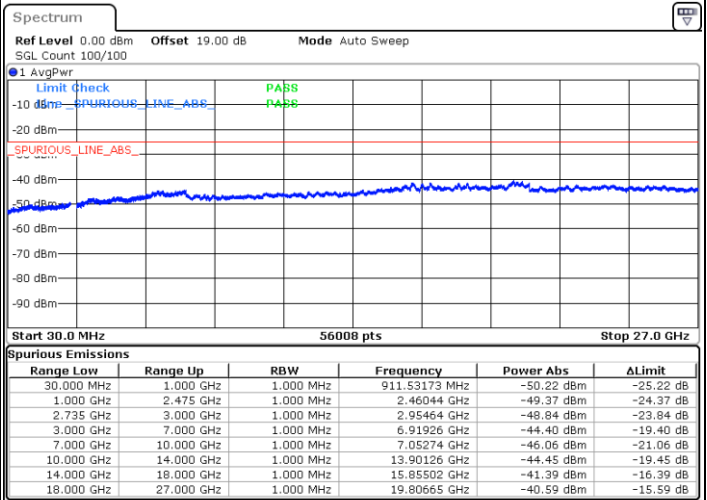

Highest Channel / 1RB0 and 1RB74

Highest Channel / 1RB74 and 1RB0

Date: 18.DEC.2021 10:37:07

Date: 18.DEC.2021 10:31:39

Highest Channel / FullIRB

N/A

Date: 18.DEC.2021 10:38:14

LTE Band 41C / 15MHz+20MHz

QPSK

Lowest Channel / 1RB0 and 1RB99

Lowest Channel / 1RB74 and 1RB0

Date: 18.DEC.2021 05:31:50

Date: 18.DEC.2021 05:30:40

Lowest Channel / FullIRB

N/A

Date: 18.DEC.2021 05:37:40

LTE Band 41C / 15MHz+20MHz

QPSK

Middle Channel / 1RB0 and 1RB99

Middle Channel / 1RB74 and 1RB0

Date: 18.DEC.2021 05:57:52

Date: 18.DEC.2021 05:59:01

Middle Channel / FullIRB

N/A

Date: 18.DEC.2021 05:52:01

LTE Band 41C / 15MHz+20MHz

QPSK

Highest Channel / 1RB0 and 1RB99

Highest Channel / 1RB74 and 1RB0

Date: 18.DEC.2021 08:37:59

Date: 18.DEC.2021 08:31:49

Highest Channel / FullIRB