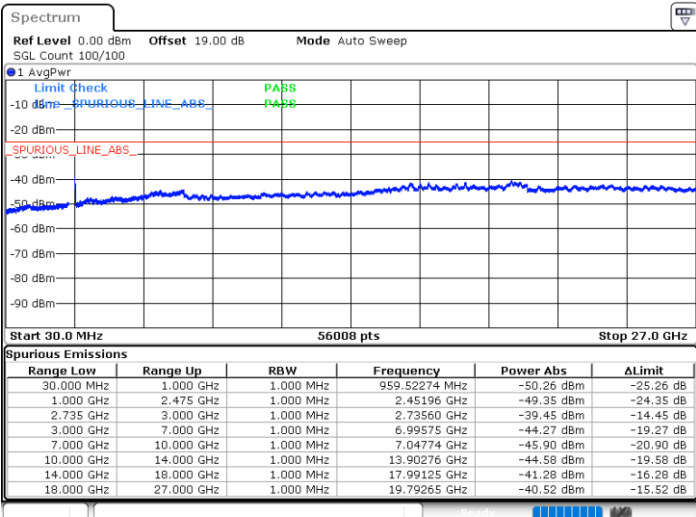

Date: 17.DEC.2021 20:25:12

LTE Band 41C / 20MHz+15MHz

QPSK

Middle Channel / 1RB0 and 1RB74

Middle Channel / 1RB99 and 1RB0

Date: 17.DEC.2021 20:35:10

Date: 17.DEC.2021 20:36:20

Middle Channel / FullRB

N/A

Date: 17.DEC.2021 20:29:16

LTE Band 41C / 20MHz+15MHz

QPSK

Highest Channel / 1RB0 and 1RB74

Highest Channel / 1RB99 and 1RB0

Date: 17.DEC.2021 20:52:45

Date: 17.DEC.2021 20:46:52

Highest Channel / FullIRB

N/A

Date: 17.DEC.2021 20:53:56

LTE Band 41C / 20MHz+20MHz

QPSK

Lowest Channel / 1RB0 and 1RB99

Lowest Channel / 1RB99 and 1RB0

Date: 17.DEC.2021 16:11:33