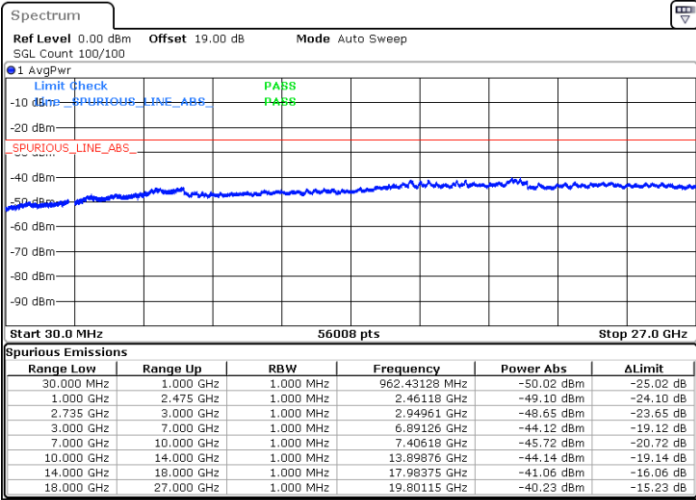

Date: 17.DEC.2021 18:40:33

Date: 17.DEC.2021 18:34:40

Highest Channel / FullIRB

N/A

Date: 17.DEC.2021 18:41:43

LTE Band 41C / 20MHz+10MHz

QPSK

Lowest Channel / 1RB0 and 1RB49

Lowest Channel / 1RB99 and 1RB0

Date: 17.DEC.2021 19:06:49

Date: 17.DEC.2021 19:05:39

Lowest Channel / FullIRB

N/A

Date: 17.DEC.2021 19:12:41

LTE Band 41C / 20MHz+10MHz

QPSK

Middle Channel / 1RB0 and 1RB49

Middle Channel / 1RB99 and 1RB0

Date: 17.DEC.2021 19:20:28

Date: 17.DEC.2021 19:21:38

Middle Channel / FullIRB

N/A

Date: 17.DEC.2021 19:14:35

LTE Band 41C / 20MHz+10MHz

QPSK

Highest Channel / 1RB0 and 1RB49

Highest Channel / 1RB99 and 1RB0

Date: 17.DEC.2021 19:37:57

Date: 17.DEC.2021 19:32:04

Highest Channel / FullIRB

N/A

Date: 17.DEC.2021 19:39:08