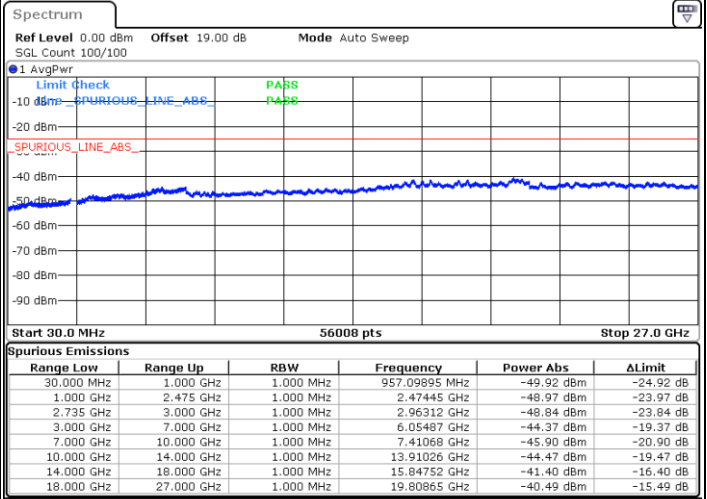

LTE Band 41C / 5MHz+20MHz

16QAM

Highest Channel / 1RB0 and 1RB99

Highest Channel / 1RB24 and 1RB0

Date: 17.DEC.2021 17:41:59

Date: 17.DEC.2021 17:38:27

Highest Channel / FullIRB

N/A

Date: 17.DEC.2021 17:45:30

LTE Band 41C / 10MHz+15MHz

16QAM

Lowest Channel / 1RB0 and 1RB74

Lowest Channel / 1RB49 and 1RB0

Date: 18.DEC.2021 00:12:33

Date: 18.DEC.2021 00:09:02

Lowest Channel / FullIRB

N/A

Date: 18.DEC.2021 00:16:05

LTE Band 41C / 10MHz+15MHz

16QAM

MiddleChannel / 1RB0 and 1RB74

Middle Channel / 1RB49 and 1RB0

Date: 18.DEC.2021 00:53:23

Date: 18.DEC.2021 00:56:55

Middle Channel / FullIRB

N/A

Date: 18.DEC.2021 00:49:49

LTE Band 41C / 10MHz+15MHz

16QAM

Highest Channel / 1RB0 and 1RB74

Highest Channel / 1RB49 and 1RB0

Date: 18.DEC.2021 01:13:29