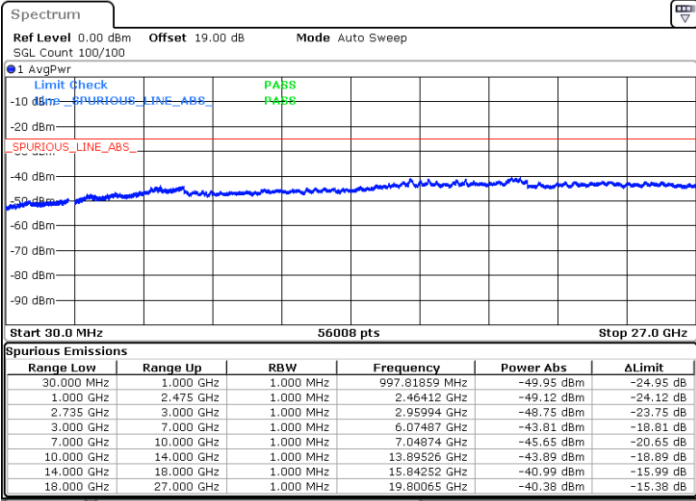

Date: 17.DEC.2021 18:40:33

Date: 17.DEC.2021 18:34:40

Highest Channel / FullIRB

N/A

Date: 17.DEC.2021 18:41:43

LTE Band 41C / 20MHz+10MHz

QPSK

Lowest Channel / 1RB0 and 1RB49

Lowest Channel / 1RB99 and 1RB0

Date: 17.DEC.2021 19:06:49

Date: 17.DEC.2021 19:05:39

Lowest Channel / FullIRB

N/A

Date: 17.DEC.2021 19:12:41

LTE Band 41C / 20MHz+10MHz

QPSK

Middle Channel / 1RB0 and 1RB49

Middle Channel / 1RB99 and 1RB0

Date: 17.DEC.2021 19:20:28

Date: 17.DEC.2021 19:21:38

Middle Channel / FullIRB

N/A

Date: 17.DEC.2021 19:14:35

LTE Band 41C / 20MHz+10MHz

QPSK

Highest Channel / 1RB0 and 1RB49

Highest Channel / 1RB99 and 1RB0

Date: 17.DEC.2021 19:37:57

Date: 17.DEC.2021 19:32:04

Highest Channel / FullIRB

N/A

Date: 17.DEC.2021 19:39:08