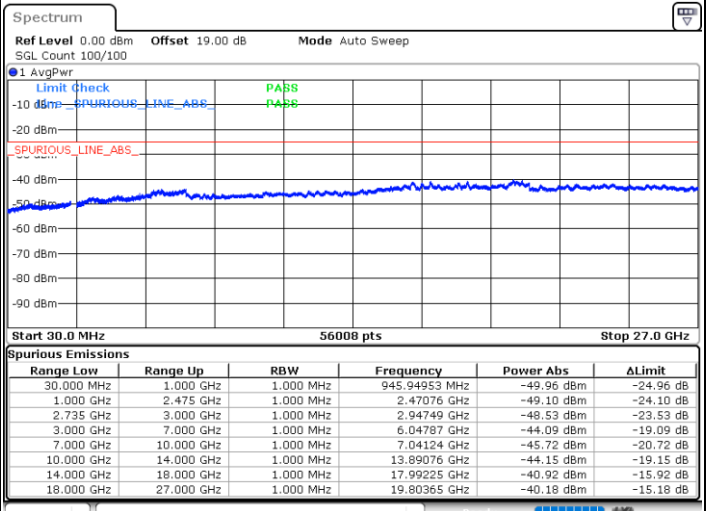

Highest Channel / FullIRB

N/A

Date: 17.DEC.2021 20:53:56

LTE Band 41C / 20MHz+20MHz

QPSK

Lowest Channel / 1RB0 and 1RB99

Lowest Channel / 1RB99 and 1RB0

Date: 17.DEC.2021 16:11:33

Date: 17.DEC.2021 16:10:23

Lowest Channel / FullRB

N/A

Date: 17.DEC.2021 16:17:25

LTE Band 41C / 20MHz+20MHz

QPSK

MiddleChannel / 1RB0 and 1RB99

Middle Channel / 1RB99 and 1RB0

Date: 17.DEC.2021 16:24:33

Date: 17.DEC.2021 16:25:43

Middle Channel / FullIRB

N/A

Date: 17.DEC.2021 16:18:39

LTE Band 41C / 20MHz+20MHz

QPSK

Highest Channel / 1RB0 and 1RB99

Highest Channel / 1RB99 and 1RB0

Date: 17.DEC.2021 16:42:07

Date: 17.DEC.2021 16:36:15

Highest Channel / FullIRB

N/A

Date: 17.DEC.2021 16:43:18

LTE Band 41C / 5MHz+20MHz

16QAM