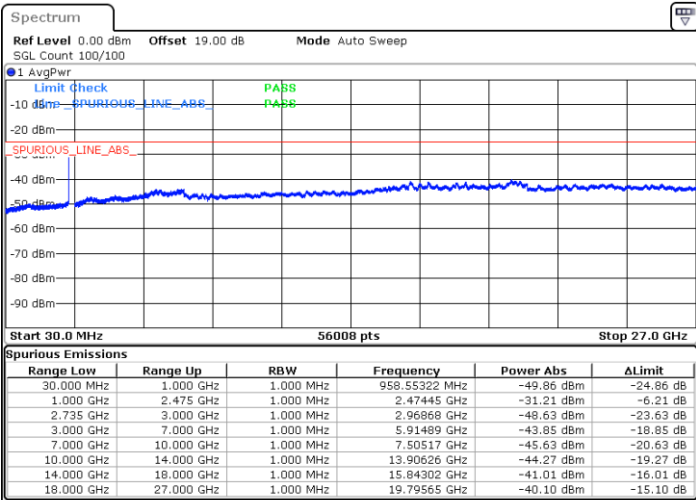

Date: 18.DEC.2021 05:52:01

LTE Band 41C / 15MHz+20MHz

QPSK

Highest Channel / 1RB0 and 1RB99

Highest Channel / 1RB74 and 1RB0

Date: 18.DEC.2021 08:37:59

Date: 18.DEC.2021 08:31:49

Highest Channel / FullIRB

N/A

Date: 18.DEC.2021 08:39:09

LTE Band 41C / 20MHz+5MHz

QPSK

Lowest Channel / 1RB0 and 1RB24

Lowest Channel / 1RB99 and 1RB0

Date: 17.DEC.2021 18:10:01

Date: 17.DEC.2021 18:08:50

Lowest Channel / FullIRB

N/A

Date: 17.DEC.2021 18:15:54

LTE Band 41C / 20MHz+5MHz

QPSK

Middle Channel / 1RB0 and 1RB24

Middle Channel / 1RB99 and 1RB0

Date: 17.DEC.2021 18:22:59

Date: 17.DEC.2021 18:24:09

Middle Channel / FullRB

N/A

Date: 17.DEC.2021 18:17:07

LTE Band 41C / 20MHz+5MHz

QPSK

Highest Channel / 1RB0 and 1RB24

Highest Channel / 1RB99 and 1RB0