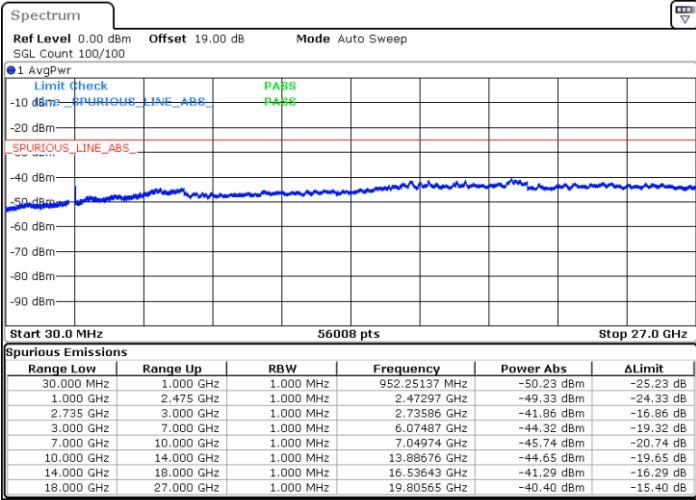

LTE Band 41C / 10MHz+20MHz

QPSK

Highest Channel / 1RB0 and 1RB99

Highest Channel / 1RB49 and 1RB0

Date: 18.DEC.2021 04:39:50

Date: 18.DEC.2021 04:33:58

Highest Channel / FullIRB

N/A

Date: 18.DEC.2021 04:41:01

LTE Band 41C / 15MHz+10MHz

QPSK

Lowest Channel / 1RB0 and 1RB49

Lowest Channel / 1RB74 and 1RB0

Date: 18.DEC.2021 09:04:34

Date: 18.DEC.2021 09:03:24

Lowest Channel / FullRB