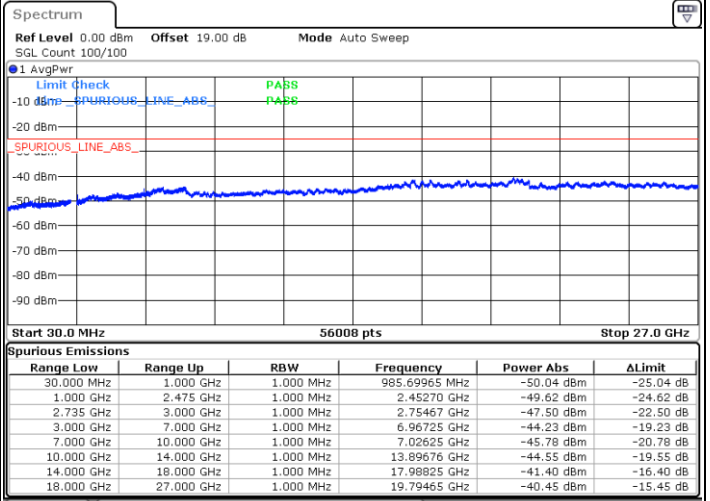

LTE Band 41C / 10MHz+20MHz

QPSK

Highest Channel / 1RB0 and 1RB99

Highest Channel / 1RB49 and 1RB0

Date: 18.DEC.2021 04:39:50

Date: 18.DEC.2021 04:33:58

Highest Channel / FullIRB

N/A

Date: 18.DEC.2021 04:41:01

LTE Band 41C / 15MHz+10MHz

QPSK

Lowest Channel / 1RB0 and 1RB49

Lowest Channel / 1RB74 and 1RB0

Date: 18.DEC.2021 09:04:34

Date: 18.DEC.2021 09:03:24

Lowest Channel / FullRB