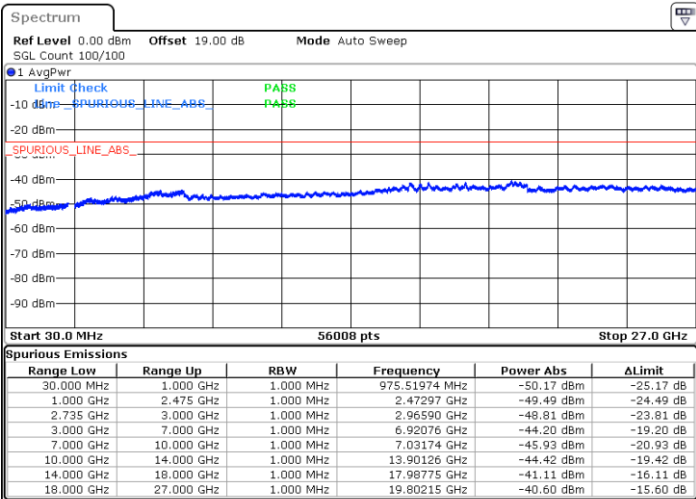

LTE Band 41C / 20MHz+15MHz

QPSK

Lowest Channel / 1RB0 and 1RB74

Lowest Channel / 1RB99 and 1RB0

Date: 17.DEC.2021 20:19:20

Date: 17.DEC.2021 20:18:09

Lowest Channel / FullIRB

N/A

Date: 17.DEC.2021 20:25:12

LTE Band 41C / 20MHz+15MHz

QPSK

Middle Channel / 1RB0 and 1RB74

Middle Channel / 1RB99 and 1RB0

Date: 17.DEC.2021 20:35:10

Date: 17.DEC.2021 20:36:20

Middle Channel / FullRB

N/A

Date: 17.DEC.2021 20:29:16

LTE Band 41C / 20MHz+15MHz

QPSK

Highest Channel / 1RB0 and 1RB74

Highest Channel / 1RB99 and 1RB0

Date: 17.DEC.2021 20:52:45

Date: 17.DEC.2021 20:46:52

Highest Channel / FullIRB

N/A

Date: 17.DEC.2021 20:53:56

LTE Band 41C / 20MHz+20MHz

QPSK

Lowest Channel / 1RB0 and 1RB99

Lowest Channel / 1RB99 and 1RB0

Date: 17.DEC.2021 16:11:33