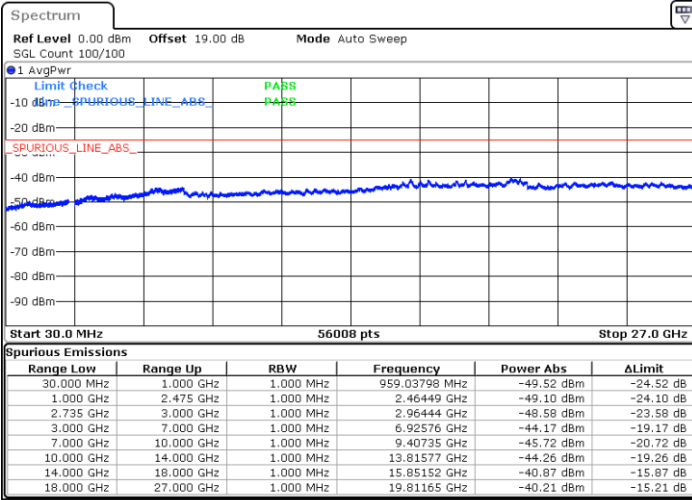

N/A

Date: 18.DEC.2021 08:39:09

LTE Band 41C / 20MHz+5MHz

QPSK

Lowest Channel / 1RB0 and 1RB24

Lowest Channel / 1RB99 and 1RB0

Date: 17.DEC.2021 18:10:01

Date: 17.DEC.2021 18:08:50

Lowest Channel / FullIRB

N/A

Date: 17.DEC.2021 18:15:54

LTE Band 41C / 20MHz+5MHz

QPSK

Middle Channel / 1RB0 and 1RB24

Middle Channel / 1RB99 and 1RB0

Date: 17.DEC.2021 18:22:59

Date: 17.DEC.2021 18:24:09

Middle Channel / FullRB

N/A

Date: 17.DEC.2021 18:17:07

LTE Band 41C / 20MHz+5MHz

QPSK

Highest Channel / 1RB0 and 1RB24

Highest Channel / 1RB99 and 1RB0

Date: 17.DEC.2021 18:40:33

Date: 17.DEC.2021 18:34:40

Highest Channel / FullIRB

N/A

Date: 17.DEC.2021 18:41:43

LTE Band 41C / 20MHz+10MHz

QPSK

Lowest Channel / 1RB0 and 1RB49