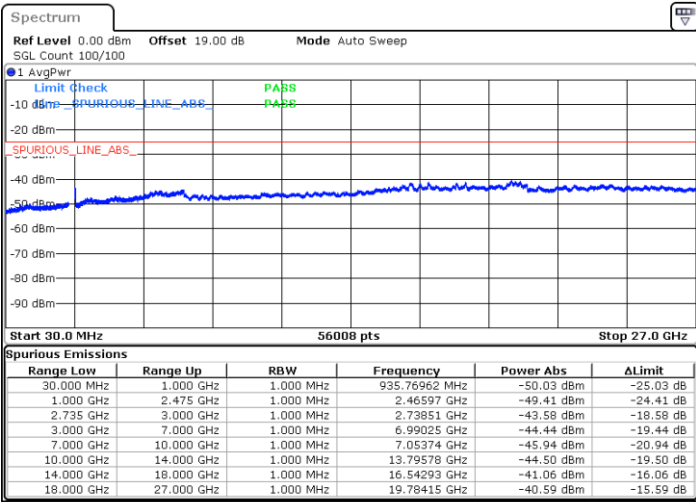

Highest Channel / FullIRB

N/A

Date: 18.DEC.2021 01:17:01