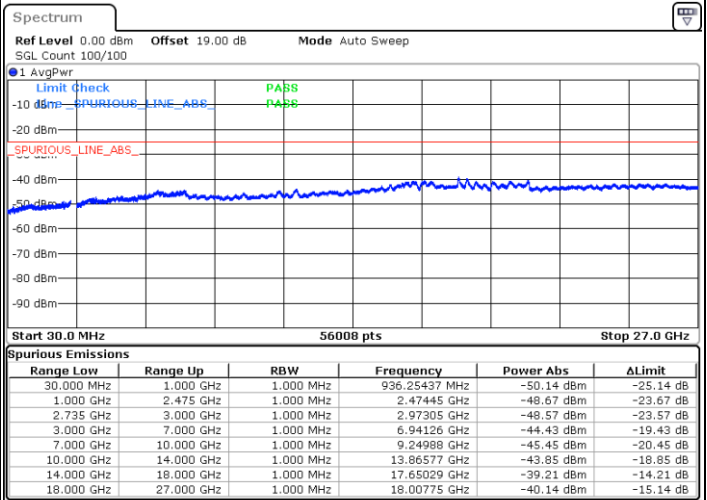

Middle Channel / FullIRB

N/A

Date: 18.DEC.2021 09:11:36

LTE Band 41C / 15MHz+10MHz

QPSK

Highest Channel / 1RB0 and 1RB49

Highest Channel / 1RB74 and 1RB0

Date: 18.DEC.2021 09:37:37

Date: 18.DEC.2021 09:32:08

Highest Channel / FullIRB

N/A

Date: 18.DEC.2021 09:38:43

LTE Band 41C / 15MHz+15MHz

QPSK

Lowest Channel / 1RB0 and 1RB74

Lowest Channel / 1RB74 and 1RB0

Date: 18.DEC.2021 10:05:59

Date: 18.DEC.2021 10:04:54

Lowest Channel / FullIRB

N/A

Date: 18.DEC.2021 10:11:28

LTE Band 41C / 15MHz+15MHz

QPSK

Middle Channel / 1RB0 and 1RB74

Highest Channel / 1RB0 and 1RB74

Highest Channel / 1RB74 and 1RB0

Date: 18.DEC.2021 10:37:07

Date: 18.DEC.2021 10:31:39

Highest Channel / FullIRB

N/A

Date: 18.DEC.2021 10:38:14

LTE Band 41C / 15MHz+20MHz