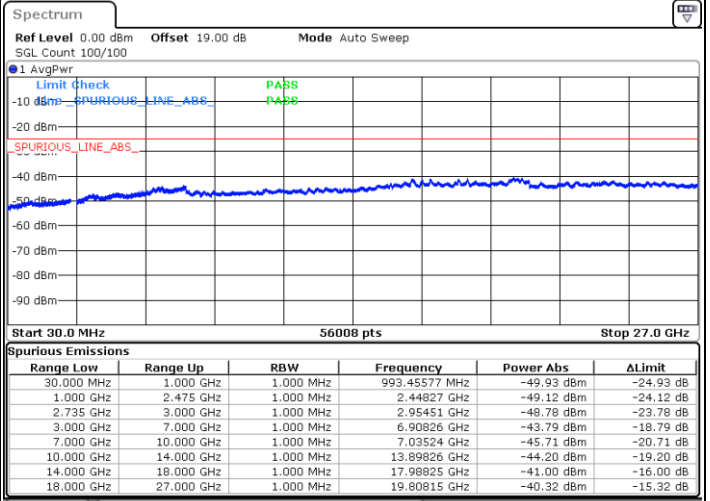

Date: 17.DEC.2021 18:40:33

Date: 17.DEC.2021 18:34:40

Highest Channel / FullIRB

N/A

Date: 17.DEC.2021 18:41:43

LTE Band 41C / 20MHz+10MHz

QPSK

Lowest Channel / 1RB0 and 1RB49

Lowest Channel / 1RB99 and 1RB0

Date: 17.DEC.2021 19:06:49

Date: 17.DEC.2021 19:05:39

Lowest Channel / FullIRB

N/A

Date: 17.DEC.2021 19:12:41

LTE Band 41C / 20MHz+10MHz

QPSK

Middle Channel / 1RB0 and 1RB49

Middle Channel / 1RB99 and 1RB0

Date: 17.DEC.2021 19:20:28

Date: 17.DEC.2021 19:21:38

Middle Channel / FullIRB

N/A

Date: 17.DEC.2021 19:14:35

LTE Band 41C / 20MHz+10MHz

QPSK

Highest Channel / 1RB0 and 1RB49

Highest Channel / 1RB99 and 1RB0

Date: 17.DEC.2021 19:37:57

Date: 17.DEC.2021 19:32:04

Highest Channel / FullIRB

N/A

Date: 17.DEC.2021 19:39:08