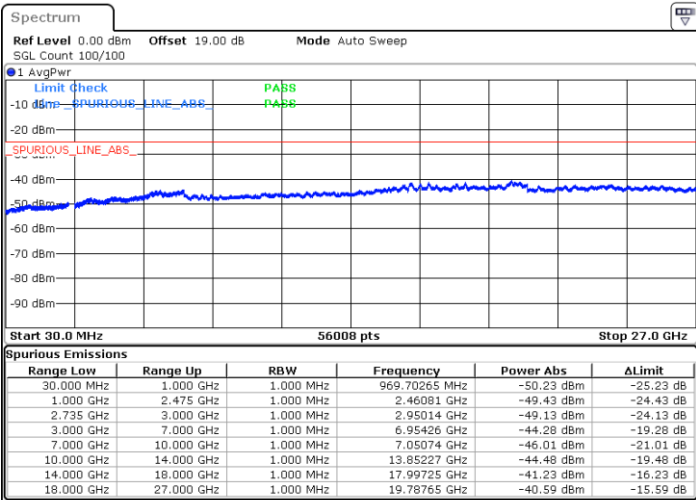

LTE Band 41C / 20MHz+15MHz

QPSK

Lowest Channel / 1RB0 and 1RB74

Lowest Channel / 1RB99 and 1RB0

Date: 17.DEC.2021 20:19:20

Date: 17.DEC.2021 20:18:09

Lowest Channel / FullIRB

N/A

Date: 17.DEC.2021 20:25:12

LTE Band 41C / 20MHz+15MHz

QPSK

Middle Channel / 1RB0 and 1RB74

Middle Channel / 1RB99 and 1RB0

Date: 17.DEC.2021 20:35:10

Date: 17.DEC.2021 20:36:20

Middle Channel / FullRB

N/A

Date: 17.DEC.2021 20:29:16

LTE Band 41C / 20MHz+15MHz

QPSK

Highest Channel / 1RB0 and 1RB74

Highest Channel / 1RB99 and 1RB0

Date: 17.DEC.2021 20:52:45

Date: 17.DEC.2021 20:46:52

Highest Channel / FullIRB

N/A

Date: 17.DEC.2021 20:53:56

LTE Band 41C / 20MHz+20MHz

QPSK

Lowest Channel / 1RB0 and 1RB99

Lowest Channel / 1RB99 and 1RB0

Date: 17.DEC.2021 16:11:33