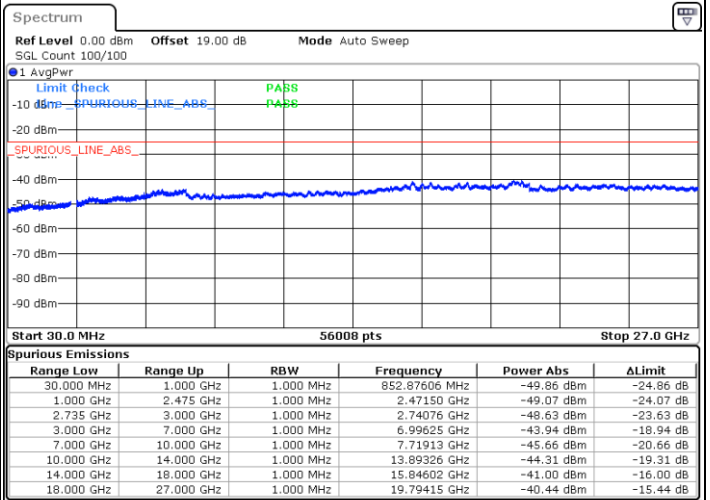

Date: 17.DEC.2021 16:10:23

Lowest Channel / FullRB

N/A

Date: 17.DEC.2021 16:17:25

LTE Band 41C / 20MHz+20MHz

QPSK

MiddleChannel / 1RB0 and 1RB99

Middle Channel / 1RB99 and 1RB0

Date: 17.DEC.2021 16:24:33

Date: 17.DEC.2021 16:25:43

Middle Channel / FullIRB

N/A

Date: 17.DEC.2021 16:18:39

LTE Band 41C / 20MHz+20MHz

QPSK

Highest Channel / 1RB0 and 1RB99

Highest Channel / 1RB99 and 1RB0

Date: 17.DEC.2021 16:42:07

Date: 17.DEC.2021 16:36:15

Highest Channel / FullIRB

N/A

Date: 17.DEC.2021 16:43:18

LTE Band 41C / 5MHz+20MHz

16QAM

Lowest Channel / 1RB0 and 1RB99

Lowest Channel / 1RB24 and 1RB0

Date: 17.DEC.2021 17:20:43

Date: 17.DEC.2021 17:17:11

Lowest Channel / FullIRB

N/A

Date: 17.DEC.2021 17:24:16

LTE Band 41C / 5MHz+20MHz