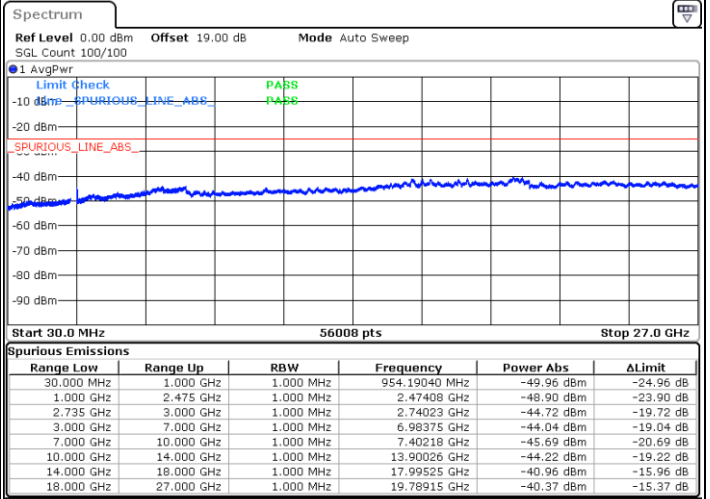

Lowest Channel / 1RB0 and 1RB99

Lowest Channel / 1RB24 and 1RB0

Date: 17.DEC.2021 17:20:43

Date: 17.DEC.2021 17:17:11

Lowest Channel / FullIRB

N/A

Date: 17.DEC.2021 17:24:16

LTE Band 41C / 5MHz+20MHz

LTE Band 41C / 5MHz+20MHz

16QAM

Highest Channel / 1RB0 and 1RB99

Highest Channel / 1RB24 and 1RB0

Date: 17.DEC.2021 17:41:59

Date: 17.DEC.2021 17:38:27

Highest Channel / FullIRB

N/A

Date: 17.DEC.2021 17:45:30

LTE Band 41C / 10MHz+15MHz

16QAM

Lowest Channel / 1RB0 and 1RB74

Lowest Channel / 1RB49 and 1RB0

Date: 18.DEC.2021 00:12:33

Date: 18.DEC.2021 00:09:02

Lowest Channel / FullIRB