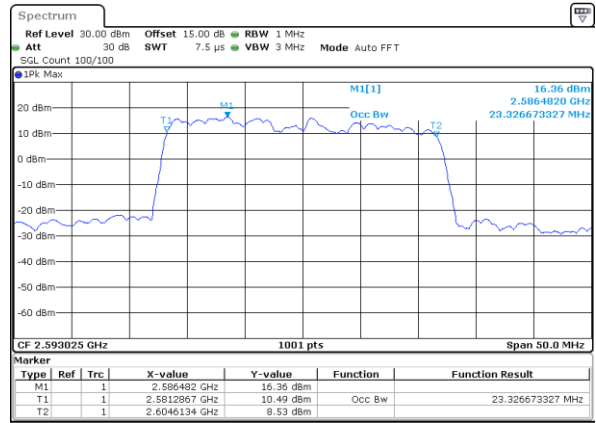

Mode	LTE Band 41C : 99%OBW(MHz)				
64QAM					
BW	5MHz+20MHz	10MHz+15MHz	10MHz+20MHz	15MHz+10MHz	15MHz+15MHz
Lowest CH	23.28	23.38	28.23	23.43	28.47
Middle CH	23.13	23.33	28.05	23.38	28.65
Highest CH	23.28	23.38	28.23	23.38	28.65
BW	15MHz+20MHz	20MHz+5MHz	20MHz+10MHz	20MHz+15MHz	20MHz+20MHz
Lowest CH	32.73	23.23	28.11	32.66	37.56
Middle CH	33.01	23.28	28.23	32.73	37.72
Highest CH	32.87	23.23	28.11	32.94	37.80

LTE Band 41C

QPSK

Lowest Channel / 5MHz+20MHz

Date: 17, DEC, 2021 17:48:06

Lowest Channel / 10MHz+15MHz

Date: 18, DEC, 2021 01:21:12

Middle Channel / 5MHz+20MHz

Date: 17, DEC, 2021 17:51:11

Middle Channel / 10MHz+15MHz

Date: 18, DEC, 2021 01:24:17

Highest Channel / 5MHz+20MHz

Date: 17, DEC, 2021 17:55:17

Highest Channel / 10MHz+15MHz

Date: 18, DEC, 2021 01:28:23

LTE Band 41C

QPSK

Lowest Channel / 10MHz+20MHz

Date: 18.Dec.2021 04:53:50

Lowest Channel / 15MHz+10MHz

Date: 18.Dec.2021 09:44:00

Middle Channel / 10MHz+20MHz

Date: 18.Dec.2021 04:56:53

Middle Channel / 15MHz+10MHz

Date: 18.Dec.2021 09:47:03