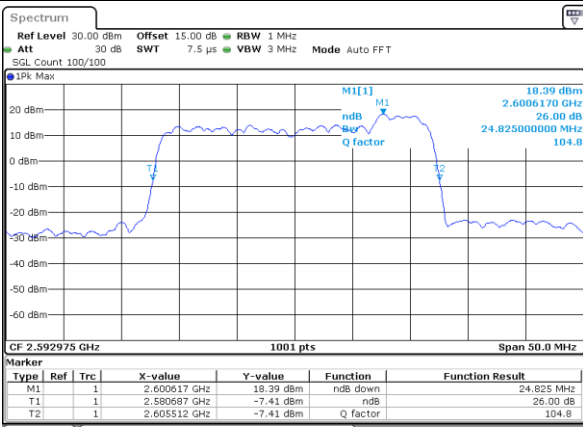

LTE Band 41C

QPSK

Lowest Channel / 20MHz+5MHz

Date: 17, DEC, 2021 18:48:09

Lowest Channel / 20MHz+10MHz

Date: 17, DEC, 2021 19:44:51

Middle Channel / 20MHz+5MHz

Date: 17, DEC, 2021 18:51:14

Middle Channel / 20MHz+10MHz

Date: 17, DEC, 2021 19:47:56

Highest Channel / 20MHz+5MHz

Date: 17, DEC, 2021 18:53:20

Highest Channel / 20MHz+10MHz

Date: 17, DEC, 2021 19:50:01

LTE Band 41C

QPSK