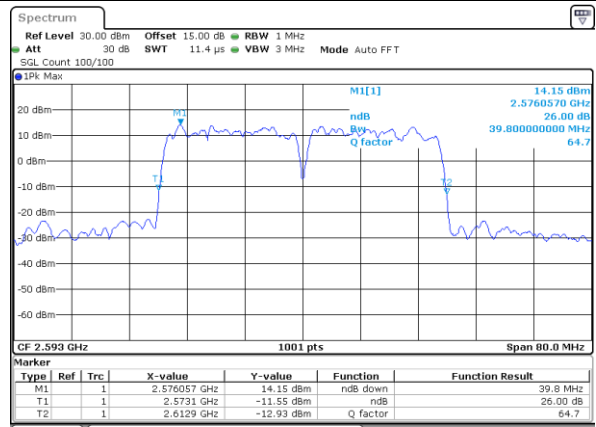

Lowest Channel / 20MHz+10MHz

Date: 17, DEC, 2021 19:43:50

Middle Channel / 20MHz+5MHz

Date: 17, DEC, 2021 18:50:14

Middle Channel / 20MHz+10MHz

Date: 17, DEC, 2021 19:46:55

Highest Channel / 20MHz+5MHz

Date: 17, DEC, 2021 18:54:21

Highest Channel / 20MHz+10MHz

Date: 17, DEC, 2021 19:51:02

LTE Band 41C

64QAM

Lowest Channel / 20MHz+15MHz

Date: 17, DEC, 2021 23:13:58

Lowest Channel / 20MHz+20MHz

Date: 17, DEC, 2021 16:50:16

Middle Channel / 20MHz+15MHz

Date: 17, DEC, 2021 23:15:19

Middle Channel / 20MHz+20MHz

Date: 17, DEC, 2021 16:53:21

Highest Channel / 20MHz+15MHz

Date: 17, DEC, 2021 23:38:35

Highest Channel / 20MHz+20MHz

Date: 17, DEC, 2021 16:57:28