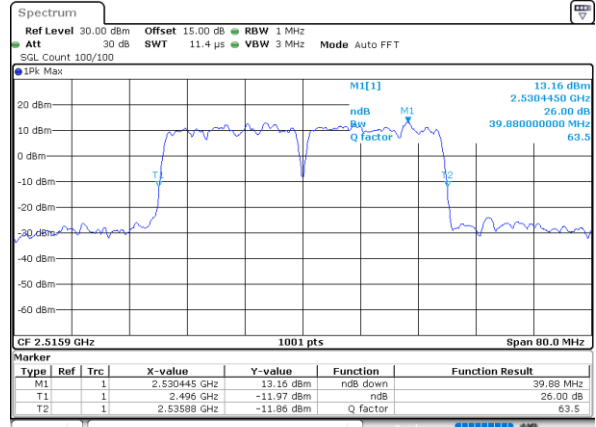

Lowest Channel / 20MHz+10MHz

Date: 17, DEC, 2021 19:43:50

Middle Channel / 20MHz+5MHz

Date: 17, DEC, 2021 18:50:14

Middle Channel / 20MHz+10MHz

Date: 17, DEC, 2021 19:46:55

Highest Channel / 20MHz+5MHz

Date: 17, DEC, 2021 18:54:21

Highest Channel / 20MHz+10MHz

Date: 17, DEC, 2021 19:51:02

LTE Band 41C

64QAM

Lowest Channel / 20MHz+15MHz

Date: 17, DEC, 2021 23:13:58

Lowest Channel / 20MHz+20MHz

Date: 17, DEC, 2021 16:50:16

Middle Channel / 20MHz+15MHz

Date: 17, DEC, 2021 23:15:19

Middle Channel / 20MHz+20MHz

Date: 17, DEC, 2021 16:53:21

Highest Channel / 20MHz+15MHz

Date: 17, DEC, 2021 23:38:35

Highest Channel / 20MHz+20MHz

Date: 17, DEC, 2021 16:57:28