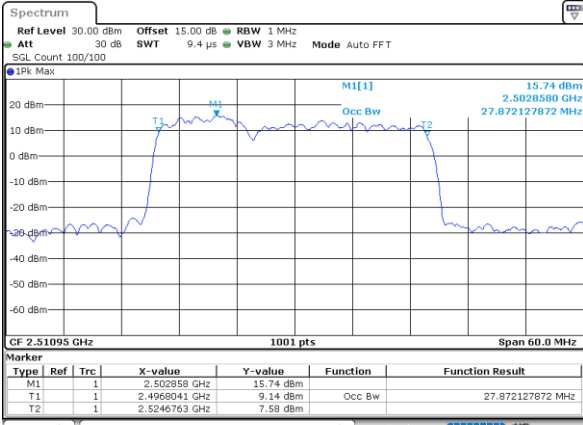

LTE Band 41C

QPSK

Lowest Channel / 5MHz+20MHz

Date: 17, DEC, 2021 17:48:06

Lowest Channel / 10MHz+15MHz

Date: 18, DEC, 2021 01:21:12

Middle Channel / 5MHz+20MHz

Date: 17, DEC, 2021 17:51:11

Middle Channel / 10MHz+15MHz

Date: 18, DEC, 2021 01:24:17

Highest Channel / 5MHz+20MHz

Date: 17, DEC, 2021 17:55:17

Highest Channel / 10MHz+15MHz

Date: 18, DEC, 2021 01:28:23

LTE Band 41C

QPSK

Lowest Channel / 10MHz+20MHz

Date: 18.Dec.2021 04:53:50

Lowest Channel / 15MHz+10MHz

Date: 18.Dec.2021 09:44:00

Middle Channel / 10MHz+20MHz

Date: 18.Dec.2021 04:56:53

Middle Channel / 15MHz+10MHz

Date: 18.Dec.2021 09:47:03