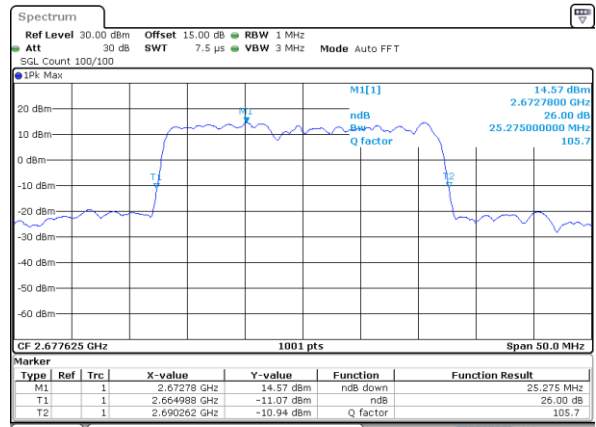

Highest Channel / 20MHz+15MHz

Date: 17, DEC, 2021 23:21:21

Highest Channel / 20MHz+20MHz

Date: 17, DEC, 2021 16:56:27

LTE Band 41C

16QAM

Lowest Channel / 5MHz+20MHz

Date: 17, DEC, 2021 17:50:07

Lowest Channel / 10MHz+15MHz

Date: 18, DEC, 2021 01:23:13

Middle Channel / 5MHz+20MHz

Date: 17, DEC, 2021 17:53:12

Middle Channel / 10MHz+15MHz

Date: 18, DEC, 2021 01:26:18

Highest Channel / 5MHz+20MHz

Date: 17, DEC, 2021 17:56:17

Highest Channel / 10MHz+15MHz

Date: 18, DEC, 2021 01:29:23

LTE Band 41C

16QAM

Lowest Channel / 10MHz+20MHz

Date: 18.Dec.2021 04:55:50

Lowest Channel / 15MHz+10MHz

Date: 18.Dec.2021 09:46:00

Middle Channel / 10MHz+20MHz

Date: 18.Dec.2021 04:58:53

Middle Channel / 15MHz+10MHz

Date: 18.Dec.2021 09:49:04

Highest Channel / 10MHz+20MHz

Date: 18.Dec.2021 05:02:22

Highest Channel / 15MHz+10MHz

Date: 18.Dec.2021 09:52:07