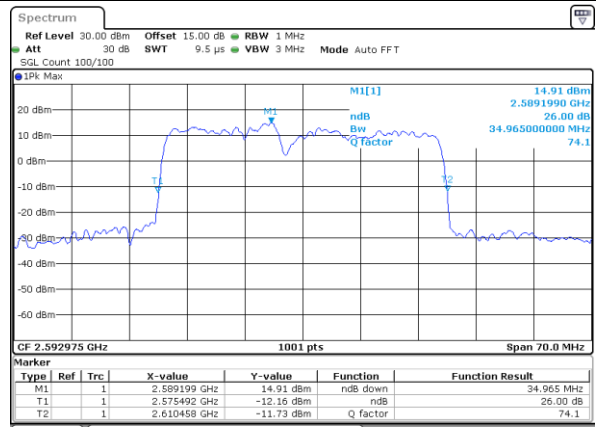

Middle Channel / 10MHz+20MHz

Date: 18.Dec.2021 04:58:53

Middle Channel / 15MHz+10MHz

Date: 18.Dec.2021 09:49:04

Highest Channel / 10MHz+20MHz

Date: 18.Dec.2021 05:02:22

Highest Channel / 15MHz+10MHz

Date: 18.Dec.2021 09:52:07

LTE Band 41C

16QAM

Lowest Channel / 15MHz+15MHz

Date: 18 DEC 2021 10:44:24

Lowest Channel / 15MHz+20MHz

Date: 18 DEC 2021 08:45:04

Middle Channel / 15MHz+15MHz

Date: 18 DEC 2021 10:47:27

Middle Channel / 15MHz+20MHz

Date: 18 DEC 2021 08:48:07

Highest Channel / 15MHz+15MHz

Date: 18 DEC 2021 10:50:33

Highest Channel / 15MHz+20MHz

Date: 18 DEC 2021 08:51:11

LTE Band 41C

16QAM