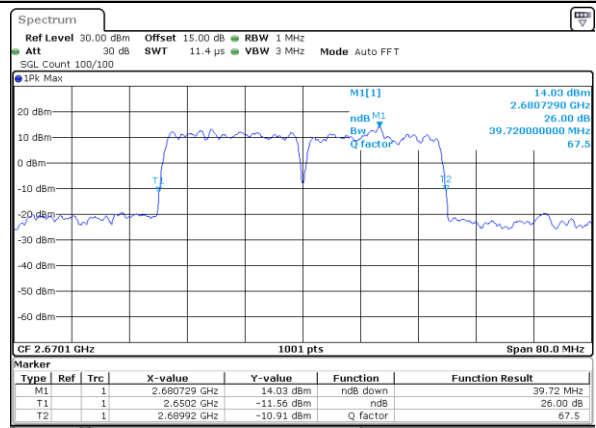

Highest Channel / 20MHz+10MHz

Date: 17, DEC, 2021 19:51:02

LTE Band 41C

64QAM

Lowest Channel / 20MHz+15MHz

Date: 17, DEC, 2021 23:13:58

Lowest Channel / 20MHz+20MHz

Date: 17, DEC, 2021 16:50:16

Middle Channel / 20MHz+15MHz

Date: 17, DEC, 2021 23:15:19

Middle Channel / 20MHz+20MHz

Date: 17, DEC, 2021 16:53:21

Highest Channel / 20MHz+15MHz

Date: 17, DEC, 2021 23:38:35

Highest Channel / 20MHz+20MHz

Date: 17, DEC, 2021 16:57:28