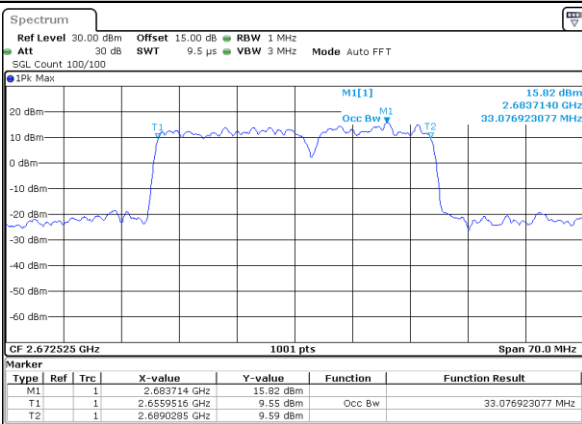

Middle Channel / 20MHz+5MHz

Date: 17, DEC, 2021 18:48:43

Middle Channel / 20MHz+10MHz

Date: 17, DEC, 2021 19:45:24

Highest Channel / 20MHz+5MHz

Date: 17, DEC, 2021 18:52:50

Highest Channel / 20MHz+10MHz

Date: 17, DEC, 2021 19:49:31

LTE Band 41C

QPSK

Lowest Channel / 20MHz+15MHz

Date: 17, DEC, 2021 23:10:11

Lowest Channel / 20MHz+20MHz

Date: 17, DEC, 2021 16:48:45

Middle Channel / 20MHz+15MHz

Date: 17, DEC, 2021 23:18:15

Middle Channel / 20MHz+20MHz

Date: 17, DEC, 2021 16:51:50

Highest Channel / 20MHz+15MHz

Date: 17, DEC, 2021 23:20:27

Highest Channel / 20MHz+20MHz

Date: 17, DEC, 2021 16:55:57

LTE Band 41C

16QAM