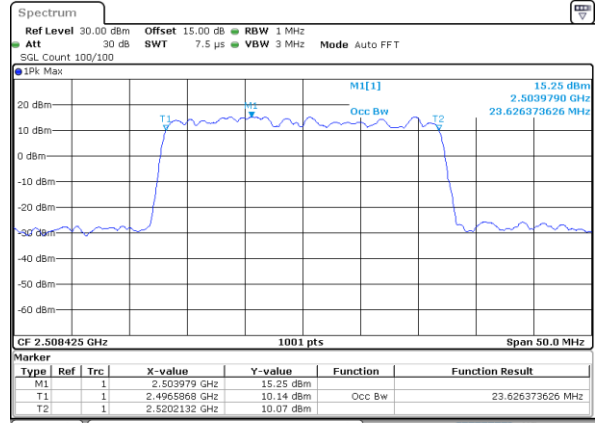

LTE Band 41C

QPSK

Lowest Channel / 5MHz+20MHz

Date: 17, DEC, 2021 17:48:06

Lowest Channel / 10MHz+15MHz

Date: 18, DEC, 2021 01:21:12

Middle Channel / 5MHz+20MHz

Date: 17, DEC, 2021 17:51:11

Middle Channel / 10MHz+15MHz

Date: 18, DEC, 2021 01:24:17

Highest Channel / 5MHz+20MHz

Date: 17, DEC, 2021 17:55:17

Highest Channel / 10MHz+15MHz

Date: 18, DEC, 2021 01:28:23

LTE Band 41C

QPSK