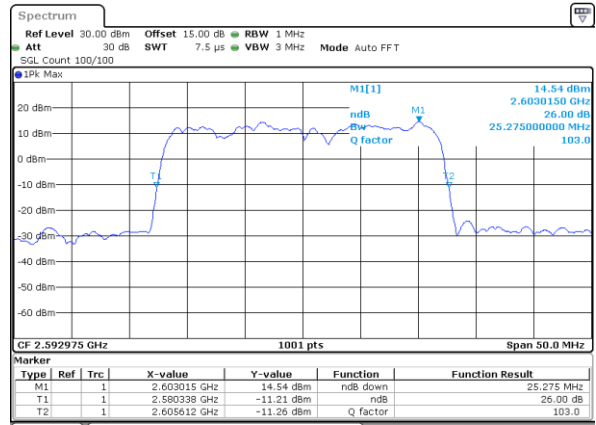

Lowest Channel / 10MHz+15MHz

Date: 18, DEC, 2021 01:23:13

Middle Channel / 5MHz+20MHz

Date: 17, DEC, 2021 17:53:12

Middle Channel / 10MHz+15MHz

Date: 18, DEC, 2021 01:26:18

Highest Channel / 5MHz+20MHz

Date: 17, DEC, 2021 17:56:17

Highest Channel / 10MHz+15MHz

Date: 18, DEC, 2021 01:29:23

LTE Band 41C

16QAM

Lowest Channel / 10MHz+20MHz

Date: 18.Dec.2021 04:55:50

Lowest Channel / 15MHz+10MHz

Date: 18.Dec.2021 09:46:00

Middle Channel / 10MHz+20MHz

Date: 18.Dec.2021 04:58:53

Middle Channel / 15MHz+10MHz

Date: 18.Dec.2021 09:49:04

Highest Channel / 10MHz+20MHz

Date: 18.Dec.2021 05:02:22

Highest Channel / 15MHz+10MHz

Date: 18.Dec.2021 09:52:07