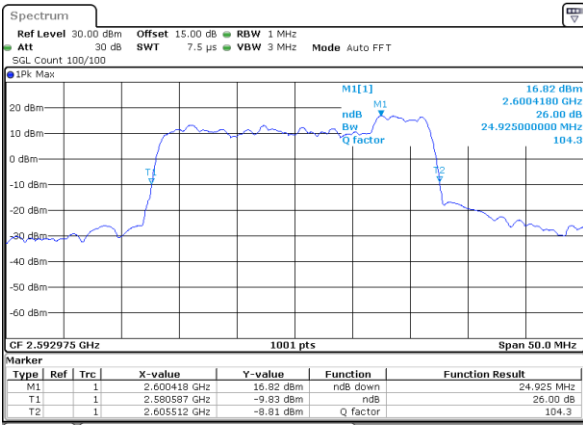

Lowest Channel / 15MHz+15MHz

Date: 18.Dec.2021 10:43:54

Lowest Channel / 15MHz+20MHz

Date: 18.Dec.2021 08:44:34

Middle Channel / 15MHz+15MHz

Date: 18.Dec.2021 10:46:57

Middle Channel / 15MHz+20MHz

Date: 18.Dec.2021 08:47:37

Highest Channel / 15MHz+15MHz

Date: 18.Dec.2021 10:51:01

Highest Channel / 15MHz+20MHz

Date: 18.Dec.2021 08:51:41

LTE Band 41C

64QAM

Lowest Channel / 20MHz+5MHz

Date: 17, DEC, 2021 18:47:09

Lowest Channel / 20MHz+10MHz

Date: 17, DEC, 2021 19:43:50

Middle Channel / 20MHz+5MHz

Date: 17, DEC, 2021 18:50:14

Middle Channel / 20MHz+10MHz

Date: 17, DEC, 2021 19:46:55

Highest Channel / 20MHz+5MHz

Date: 17, DEC, 2021 18:54:21

Highest Channel / 20MHz+10MHz

Date: 17, DEC, 2021 19:51:02

LTE Band 41C

64QAM

Lowest Channel / 20MHz+15MHz

Date: 17, DEC, 2021 23:13:58

Lowest Channel / 20MHz+20MHz

Date: 17, DEC, 2021 16:50:16