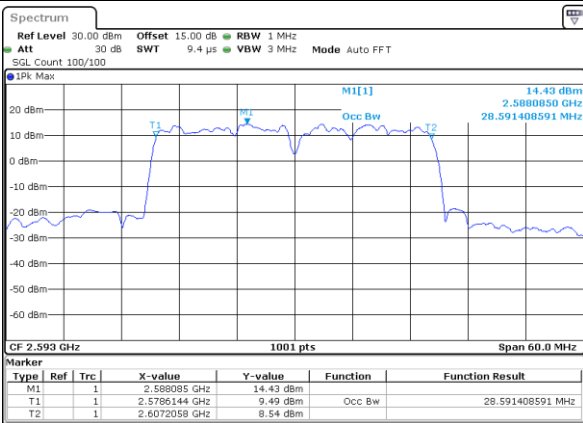

Lowest Channel / 10MHz+20MHz

Date: 18.Dec.2021 04:53:50

Lowest Channel / 15MHz+10MHz

Date: 18.Dec.2021 09:44:00

Middle Channel / 10MHz+20MHz

Date: 18.Dec.2021 04:56:53

Middle Channel / 15MHz+10MHz

Date: 18.Dec.2021 09:47:03

Highest Channel / 10MHz+20MHz

Date: 18.Dec.2021 05:01:22

Highest Channel / 15MHz+10MHz

Date: 18.Dec.2021 09:51:08

LTE Band 41C

QPSK

Lowest Channel / 15MHz+15MHz

Date: 18_DEC.2021 10:42:24

Lowest Channel / 15MHz+20MHz

Date: 18_DEC.2021 08:43:04

Middle Channel / 15MHz+15MHz

Date: 18_DEC.2021 10:45:27

Middle Channel / 15MHz+20MHz

Date: 18_DEC.2021 08:46:07

Highest Channel / 15MHz+15MHz

Date: 18_DEC.2021 10:49:33