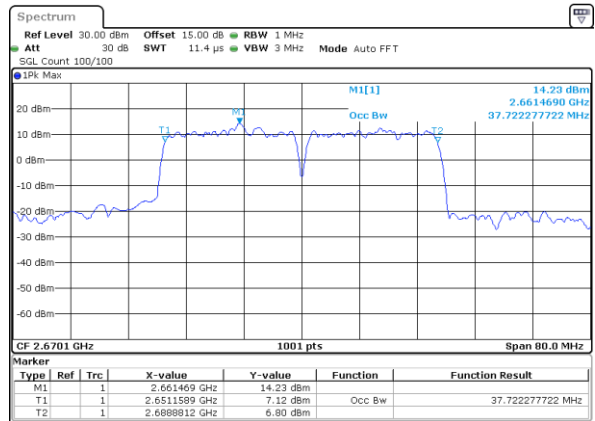

Middle Channel / 20MHz+10MHz

Date: 17, DEC, 2021 19:45:55

Highest Channel / 20MHz+5MHz

Date: 17, DEC, 2021 18:52:20

Highest Channel / 20MHz+10MHz

Date: 17, DEC, 2021 19:49:01

LTE Band 41C

16QAM

Lowest Channel / 20MHz+15MHz

Date: 17 DEC 2021 23:12:42

Lowest Channel / 20MHz+20MHz

Date: 17 DEC 2021 16:49:15

Middle Channel / 20MHz+15MHz

Date: 17 DEC 2021 23:16:10

Middle Channel / 20MHz+20MHz

Date: 17 DEC 2021 16:52:21

Highest Channel / 20MHz+15MHz

Date: 17 DEC 2021 23:22:00

Highest Channel / 20MHz+20MHz

Date: 17 DEC 2021 16:55:27

LTE Band 41C

64QAM

Lowest Channel / 5MHz+20MHz

Date: 17, DEC, 2021 17:49:07