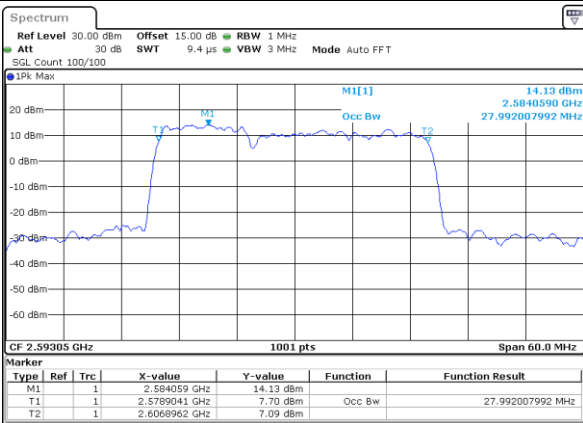

Lowest Channel / 5MHz+20MHz

Date: 17, DEC, 2021 17:48:37

Lowest Channel / 10MHz+15MHz

Date: 18, DEC, 2021 01:21:42

Middle Channel / 5MHz+20MHz

Date: 17, DEC, 2021 17:51:42

Middle Channel / 10MHz+15MHz

Date: 18, DEC, 2021 01:24:47

Highest Channel / 5MHz+20MHz

Date: 17, DEC, 2021 17:54:47

Highest Channel / 10MHz+15MHz

Date: 18, DEC, 2021 01:27:53

LTE Band 41C

16QAM

Lowest Channel / 10MHz+20MHz

Date: 18.Dec.2021 04:54:20

Lowest Channel / 15MHz+10MHz

Date: 18.Dec.2021 09:44:30

Middle Channel / 10MHz+20MHz

Date: 18.Dec.2021 04:57:23

Middle Channel / 15MHz+10MHz

Date: 18.Dec.2021 09:47:34

Highest Channel / 10MHz+20MHz

Date: 18.Dec.2021 05:00:27