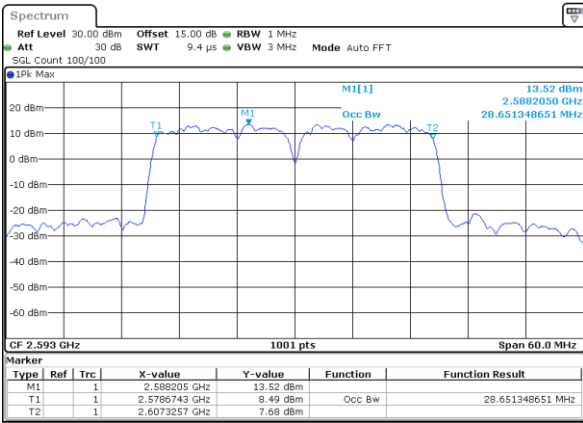

Highest Channel / 5MHz+20MHz

Date: 17, DEC, 2021 17:54:47

Highest Channel / 10MHz+15MHz

Date: 18, DEC, 2021 01:27:53

LTE Band 41C

16QAM

Lowest Channel / 10MHz+20MHz

Date: 18.Dec.2021 04:54:20

Lowest Channel / 15MHz+10MHz

Date: 18.Dec.2021 09:44:30

Middle Channel / 10MHz+20MHz

Date: 18.Dec.2021 04:57:23

Middle Channel / 15MHz+10MHz

Date: 18.Dec.2021 09:47:34

Highest Channel / 10MHz+20MHz

Date: 18.Dec.2021 05:00:27

Highest Channel / 15MHz+10MHz

Date: 18.Dec.2021 09:50:38

LTE Band 41C

16QAM

Lowest Channel / 15MHz+15MHz

Date: 18.Dec.2021 10:42:54

Lowest Channel / 15MHz+20MHz

Date: 18.Dec.2021 08:43:34

Middle Channel / 15MHz+15MHz

Date: 18.Dec.2021 10:45:57

Middle Channel / 15MHz+20MHz

Date: 18.Dec.2021 08:46:37

Highest Channel / 15MHz+15MHz

Date: 18.Dec.2021 10:49:01

Highest Channel / 15MHz+20MHz

Date: 18.Dec.2021 08:49:41