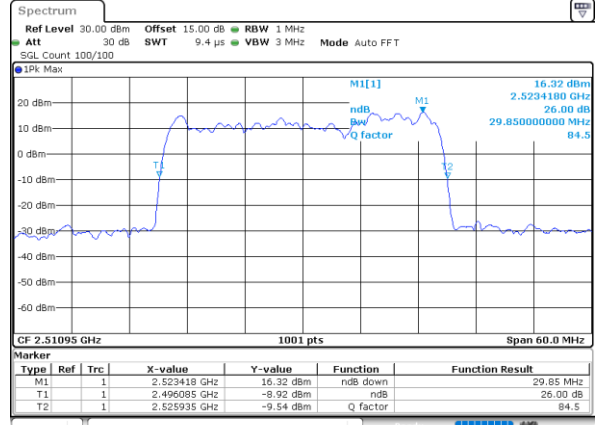

Lowest Channel / 15MHz+15MHz

Date: 18.Dec.2021 10:43:54

Lowest Channel / 15MHz+20MHz

Date: 18.Dec.2021 08:44:34

Middle Channel / 15MHz+15MHz

Date: 18.Dec.2021 10:46:57

Middle Channel / 15MHz+20MHz

Date: 18.Dec.2021 08:47:37

Highest Channel / 15MHz+15MHz

Date: 18.Dec.2021 10:51:01

Highest Channel / 15MHz+20MHz

Date: 18.Dec.2021 08:51:41

LTE Band 41C

64QAM

Lowest Channel / 20MHz+5MHz

Date: 17, DEC, 2021 18:47:09

Lowest Channel / 20MHz+10MHz

Date: 17, DEC, 2021 19:43:50

Middle Channel / 20MHz+5MHz

Date: 17, DEC, 2021 18:50:14

Middle Channel / 20MHz+10MHz

Date: 17, DEC, 2021 19:46:55

Highest Channel / 20MHz+5MHz

Date: 17, DEC, 2021 18:54:21

Highest Channel / 20MHz+10MHz

Date: 17, DEC, 2021 19:51:02

LTE Band 41C

64QAM

Lowest Channel / 20MHz+15MHz

Date: 17, DEC, 2021 23:13:58

Lowest Channel / 20MHz+20MHz

Date: 17, DEC, 2021 16:50:16