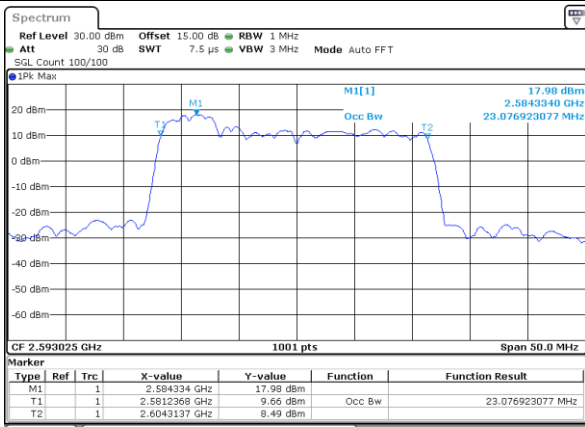

Middle Channel / 20MHz+20MHz

Date: 17, DEC, 2021 16:51:50

Highest Channel / 20MHz+15MHz

Date: 17, DEC, 2021 23:20:27

Highest Channel / 20MHz+20MHz

Date: 17, DEC, 2021 16:55:57

LTE Band 41C

16QAM

Lowest Channel / 5MHz+20MHz

Date: 17, DEC, 2021 17:48:37

Lowest Channel / 10MHz+15MHz

Date: 18, DEC, 2021 01:21:42

Middle Channel / 5MHz+20MHz

Date: 17, DEC, 2021 17:51:42

Middle Channel / 10MHz+15MHz

Date: 18, DEC, 2021 01:24:47

Highest Channel / 5MHz+20MHz

Date: 17, DEC, 2021 17:54:47

Highest Channel / 10MHz+15MHz

Date: 18, DEC, 2021 01:27:53

LTE Band 41C

16QAM

Lowest Channel / 10MHz+20MHz

Date: 18.Dec.2021 04:54:20