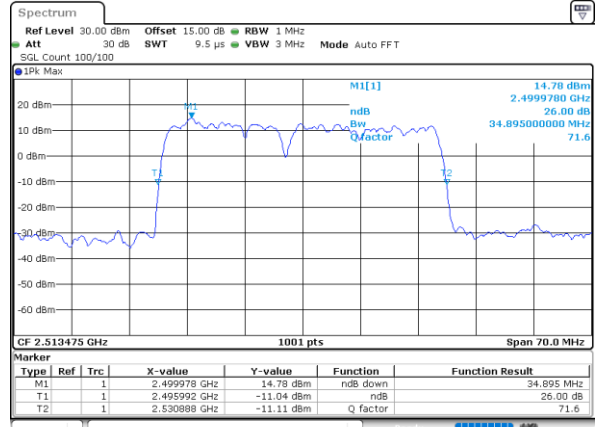

Middle Channel / 10MHz+20MHz

Date: 18.Dec.2021 04:58:53

Middle Channel / 15MHz+10MHz

Date: 18.Dec.2021 09:49:04

Highest Channel / 10MHz+20MHz

Date: 18.Dec.2021 05:02:22

Highest Channel / 15MHz+10MHz

Date: 18.Dec.2021 09:52:07

LTE Band 41C

16QAM

Lowest Channel / 15MHz+15MHz

Date: 18 DEC 2021 10:44:24

Lowest Channel / 15MHz+20MHz

Date: 18 DEC 2021 08:45:04

Middle Channel / 15MHz+15MHz

Date: 18 DEC 2021 10:47:27

Middle Channel / 15MHz+20MHz

Date: 18 DEC 2021 08:48:07

Highest Channel / 15MHz+15MHz

Date: 18 DEC 2021 10:50:33

Highest Channel / 15MHz+20MHz

Date: 18 DEC 2021 08:51:11

LTE Band 41C

16QAM

Lowest Channel / 20MHz+5MHz

Date: 17, DEC, 2021 18:47:39

Lowest Channel / 20MHz+10MHz

Date: 17, DEC, 2021 19:44:20

Middle Channel / 20MHz+5MHz

Date: 17, DEC, 2021 18:50:44

Middle Channel / 20MHz+10MHz

Date: 17, DEC, 2021 19:47:25