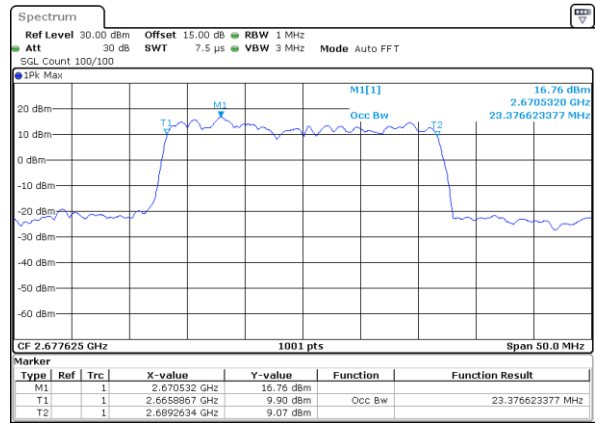

Highest Channel / 20MHz+15MHz

Date: 17 DEC 2021 23:22:00

Highest Channel / 20MHz+20MHz

Date: 17 DEC 2021 16:55:27

LTE Band 41C

64QAM

Lowest Channel / 5MHz+20MHz

Date: 17, DEC, 2021 17:49:07

Lowest Channel / 10MHz+15MHz

Date: 18, DEC, 2021 01:22:13

Middle Channel / 5MHz+20MHz

Date: 17, DEC, 2021 17:52:12

Middle Channel / 10MHz+15MHz

Date: 18, DEC, 2021 01:25:18

Highest Channel / 5MHz+20MHz

Date: 17, DEC, 2021 17:54:17

Highest Channel / 10MHz+15MHz

Date: 18, DEC, 2021 01:27:23