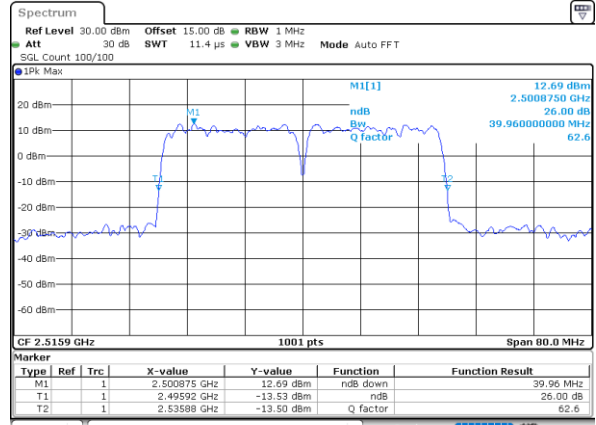

Lowest Channel / 20MHz+5MHz

Date: 17, DEC, 2021 18:47:39

Lowest Channel / 20MHz+10MHz

Date: 17, DEC, 2021 19:44:20

Middle Channel / 20MHz+5MHz

Date: 17, DEC, 2021 18:50:44

Middle Channel / 20MHz+10MHz

Date: 17, DEC, 2021 19:47:25

Highest Channel / 20MHz+5MHz

Date: 17, DEC, 2021 18:53:50

Highest Channel / 20MHz+10MHz

Date: 17, DEC, 2021 19:50:31

LTE Band 41C

16QAM

Lowest Channel / 20MHz+15MHz

Date: 17, DEC, 2021 23:11:20

Lowest Channel / 20MHz+20MHz

Date: 17, DEC, 2021 16:50:46

Middle Channel / 20MHz+15MHz

Date: 17, DEC, 2021 23:16:46

Middle Channel / 20MHz+20MHz

Date: 17, DEC, 2021 16:53:51

Highest Channel / 20MHz+15MHz

Date: 17, DEC, 2021 23:24:23

Highest Channel / 20MHz+20MHz

Date: 17, DEC, 2021 16:56:57

LTE Band 41C

64QAM

Lowest Channel / 5MHz+20MHz

Date: 17, DEC, 2021 17:49:37

Lowest Channel / 10MHz+15MHz

Date: 18, DEC, 2021 01:22:43