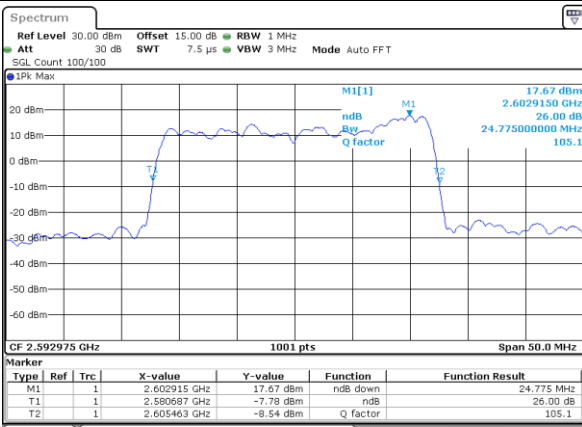

Middle Channel / 15MHz+20MHz

Date: 18 DEC 2021 08:48:07

Highest Channel / 15MHz+15MHz

Date: 18 DEC 2021 10:50:33

Highest Channel / 15MHz+20MHz

Date: 18 DEC 2021 08:51:11

LTE Band 41C

16QAM

Lowest Channel / 20MHz+5MHz

Date: 17, DEC, 2021 18:47:39

Lowest Channel / 20MHz+10MHz

Date: 17, DEC, 2021 19:44:20

Middle Channel / 20MHz+5MHz

Date: 17, DEC, 2021 18:50:44

Middle Channel / 20MHz+10MHz

Date: 17, DEC, 2021 19:47:25

Highest Channel / 20MHz+5MHz

Date: 17, DEC, 2021 18:53:50

Highest Channel / 20MHz+10MHz

Date: 17, DEC, 2021 19:50:31

LTE Band 41C

16QAM

Lowest Channel / 20MHz+15MHz

Date: 17, DEC, 2021 23:11:20