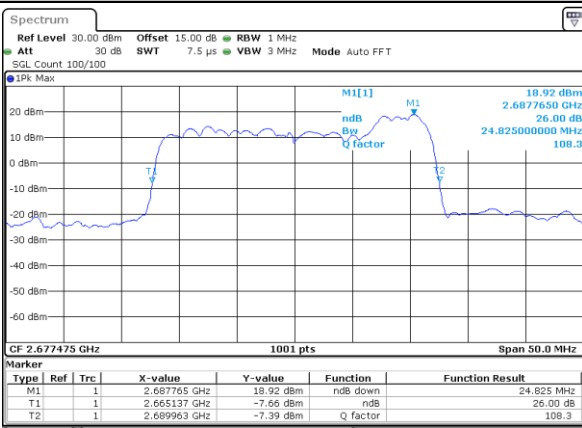

Middle Channel / 15MHz+20MHz

Date: 18 DEC 2021 08:48:07

Highest Channel / 15MHz+15MHz

Date: 18 DEC 2021 10:50:33

Highest Channel / 15MHz+20MHz

Date: 18 DEC 2021 08:51:11

LTE Band 41C

16QAM

Lowest Channel / 20MHz+5MHz

Date: 17, DEC, 2021 18:47:39

Lowest Channel / 20MHz+10MHz

Date: 17, DEC, 2021 19:44:20

Middle Channel / 20MHz+5MHz

Date: 17, DEC, 2021 18:50:44

Middle Channel / 20MHz+10MHz

Date: 17, DEC, 2021 19:47:25

Highest Channel / 20MHz+5MHz

Date: 17, DEC, 2021 18:53:50

Highest Channel / 20MHz+10MHz

Date: 17, DEC, 2021 19:50:31

LTE Band 41C

16QAM

Lowest Channel / 20MHz+15MHz

Date: 17, DEC, 2021 23:11:20