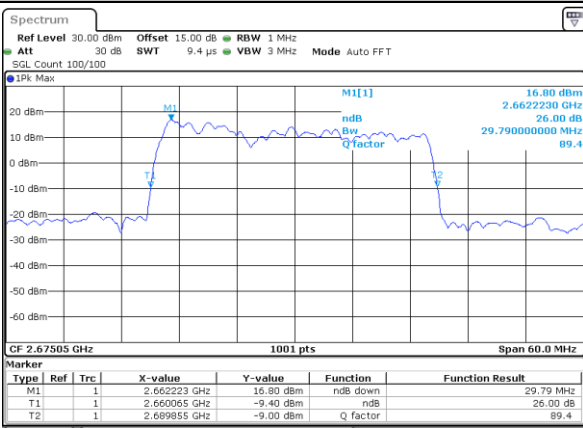

Middle Channel / 5MHz+20MHz

Date: 17, DEC, 2021 17:52:42

Middle Channel / 10MHz+15MHz

Date: 18, DEC, 2021 01:25:48

Highest Channel / 5MHz+20MHz

Date: 17, DEC, 2021 17:56:48

Highest Channel / 10MHz+15MHz

Date: 18, DEC, 2021 01:29:53

LTE Band 41C

64QAM

Lowest Channel / 10MHz+20MHz

Date: 18.Dec.2021 04:55:20

Lowest Channel / 15MHz+10MHz

Date: 18.Dec.2021 09:45:30

Middle Channel / 10MHz+20MHz

Date: 18.Dec.2021 04:58:23

Middle Channel / 15MHz+10MHz

Date: 18.Dec.2021 09:48:34

Highest Channel / 10MHz+20MHz

Date: 18.Dec.2021 05:02:52

Highest Channel / 15MHz+10MHz

Date: 18.Dec.2021 09:52:38

LTE Band 41C

64QAM