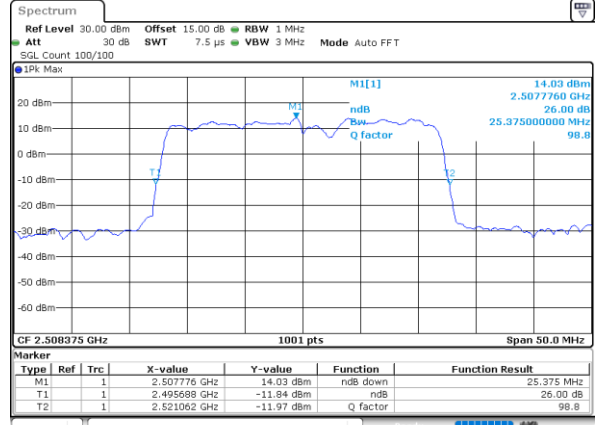

Lowest Channel / 10MHz+15MHz

Date: 18, DEC, 2021 01:23:13

Middle Channel / 5MHz+20MHz

Date: 17, DEC, 2021 17:53:12

Middle Channel / 10MHz+15MHz

Date: 18, DEC, 2021 01:26:18

Highest Channel / 5MHz+20MHz

Date: 17, DEC, 2021 17:56:17

Highest Channel / 10MHz+15MHz

Date: 18, DEC, 2021 01:29:23

LTE Band 41C

16QAM

Lowest Channel / 10MHz+20MHz

Date: 18.Dec.2021 04:55:50

Lowest Channel / 15MHz+10MHz

Date: 18.Dec.2021 09:46:00

Middle Channel / 10MHz+20MHz

Date: 18.Dec.2021 04:58:53

Middle Channel / 15MHz+10MHz

Date: 18.Dec.2021 09:49:04

Highest Channel / 10MHz+20MHz

Date: 18.Dec.2021 05:02:22

Highest Channel / 15MHz+10MHz

Date: 18.Dec.2021 09:52:07

LTE Band 41C

16QAM

Lowest Channel / 15MHz+15MHz

Date: 18 DEC 2021 10:44:24

Lowest Channel / 15MHz+20MHz

Date: 18 DEC 2021 08:45:04

Middle Channel / 15MHz+15MHz

Date: 18 DEC 2021 10:47:27