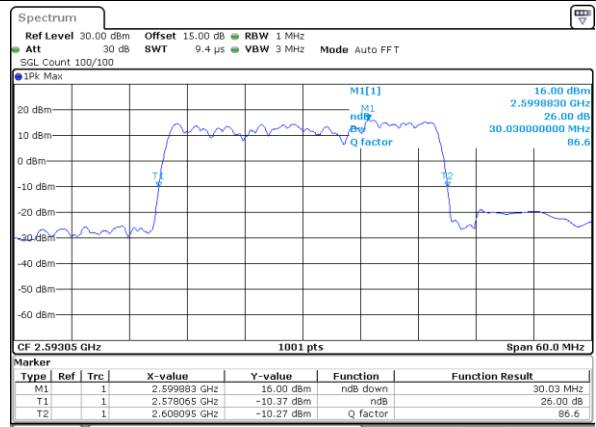

LTE Band 41C

QPSK

Lowest Channel / 20MHz+5MHz

Date: 17, DEC, 2021 18:48:09

Lowest Channel / 20MHz+10MHz

Date: 17, DEC, 2021 19:44:51

Middle Channel / 20MHz+5MHz

Date: 17, DEC, 2021 18:51:14

Middle Channel / 20MHz+10MHz

Date: 17, DEC, 2021 19:47:56

Highest Channel / 20MHz+5MHz

Date: 17, DEC, 2021 18:53:20

Highest Channel / 20MHz+10MHz

Date: 17, DEC, 2021 19:50:01

LTE Band 41C

QPSK