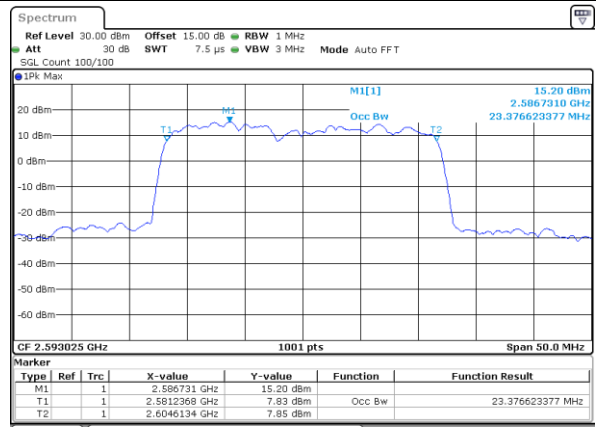

Middle Channel / 20MHz+20MHz

Date: 17, DEC, 2021 16:51:50

Highest Channel / 20MHz+15MHz

Date: 17, DEC, 2021 23:20:27

Highest Channel / 20MHz+20MHz

Date: 17, DEC, 2021 16:55:57

LTE Band 41C

16QAM

Lowest Channel / 5MHz+20MHz

Date: 17, DEC, 2021 17:48:37

Lowest Channel / 10MHz+15MHz

Date: 18, DEC, 2021 01:21:42

Middle Channel / 5MHz+20MHz

Date: 17, DEC, 2021 17:51:42

Middle Channel / 10MHz+15MHz

Date: 18, DEC, 2021 01:24:47

Highest Channel / 5MHz+20MHz

Date: 17, DEC, 2021 17:54:47

Highest Channel / 10MHz+15MHz

Date: 18, DEC, 2021 01:27:53

LTE Band 41C

16QAM

Lowest Channel / 10MHz+20MHz

Date: 18.Dec.2021 04:54:20