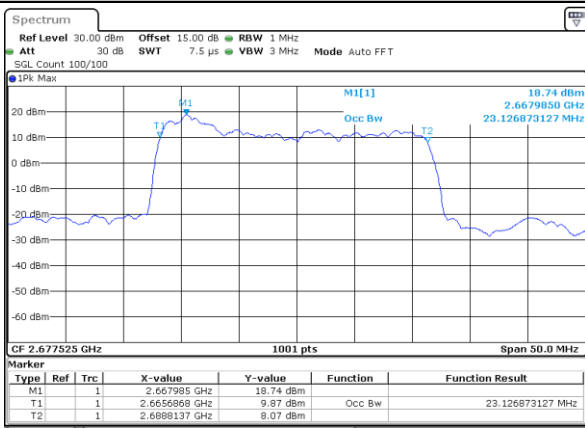

Middle Channel / 20MHz+20MHz

Date: 17, DEC, 2021 16:51:50

Highest Channel / 20MHz+15MHz

Date: 17, DEC, 2021 23:20:27

Highest Channel / 20MHz+20MHz

Date: 17, DEC, 2021 16:55:57

LTE Band 41C

16QAM

Lowest Channel / 5MHz+20MHz

Date: 17, DEC, 2021 17:48:37

Lowest Channel / 10MHz+15MHz

Date: 18, DEC, 2021 01:21:42

Middle Channel / 5MHz+20MHz

Date: 17, DEC, 2021 17:51:42

Middle Channel / 10MHz+15MHz

Date: 18, DEC, 2021 01:24:47

Highest Channel / 5MHz+20MHz

Date: 17, DEC, 2021 17:54:47

Highest Channel / 10MHz+15MHz

Date: 18, DEC, 2021 01:27:53

LTE Band 41C

16QAM

Lowest Channel / 10MHz+20MHz

Date: 18.Dec.2021 04:54:20