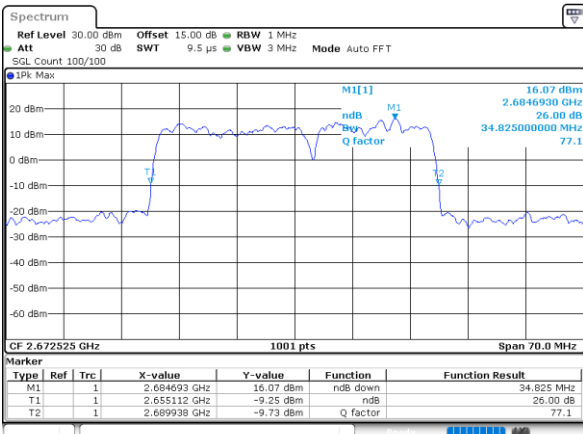

Middle Channel / 20MHz+10MHz

Date: 17, DEC, 2021 19:47:56

Highest Channel / 20MHz+5MHz

Date: 17, DEC, 2021 18:53:20

Highest Channel / 20MHz+10MHz

Date: 17, DEC, 2021 19:50:01

LTE Band 41C

QPSK

Lowest Channel / 20MHz+15MHz

Date: 17, DEC, 2021 23:09:38

Lowest Channel / 20MHz+20MHz

Date: 17, DEC, 2021 16:51:17

Middle Channel / 20MHz+15MHz

Date: 17, DEC, 2021 23:18:45

Middle Channel / 20MHz+20MHz

Date: 17, DEC, 2021 16:54:22

Highest Channel / 20MHz+15MHz

Date: 17, DEC, 2021 23:21:21

Highest Channel / 20MHz+20MHz

Date: 17, DEC, 2021 16:56:27

LTE Band 41C

16QAM

Lowest Channel / 5MHz+20MHz

Date: 17, DEC, 2021 17:50:07