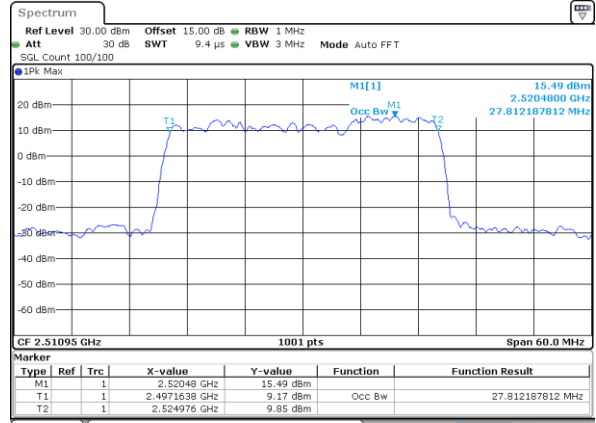

Highest Channel / 10MHz+20MHz

Date: 18.Dec.2021 05:01:22

Highest Channel / 15MHz+10MHz

Date: 18.Dec.2021 09:51:08

LTE Band 41C

QPSK

Lowest Channel / 15MHz+15MHz

Date: 18_DEC.2021 10:42:24

Lowest Channel / 15MHz+20MHz

Date: 18_DEC.2021 08:43:04

Middle Channel / 15MHz+15MHz

Date: 18_DEC.2021 10:45:27

Middle Channel / 15MHz+20MHz

Date: 18_DEC.2021 08:46:07

Highest Channel / 15MHz+15MHz

Date: 18_DEC.2021 10:49:33

Highest Channel / 15MHz+20MHz

Date: 18_DEC.2021 08:50:11

LTE Band 41C

QPSK

Lowest Channel / 20MHz+5MHz

Date: 17, DEC, 2021 18:45:38

Lowest Channel / 20MHz+10MHz

Date: 17, DEC, 2021 19:42:19

Middle Channel / 20MHz+5MHz

Date: 17, DEC, 2021 18:48:43

Middle Channel / 20MHz+10MHz

Date: 17, DEC, 2021 19:45:24

Highest Channel / 20MHz+5MHz

Date: 17, DEC, 2021 18:52:50

Highest Channel / 20MHz+10MHz

Date: 17, DEC, 2021 19:49:31