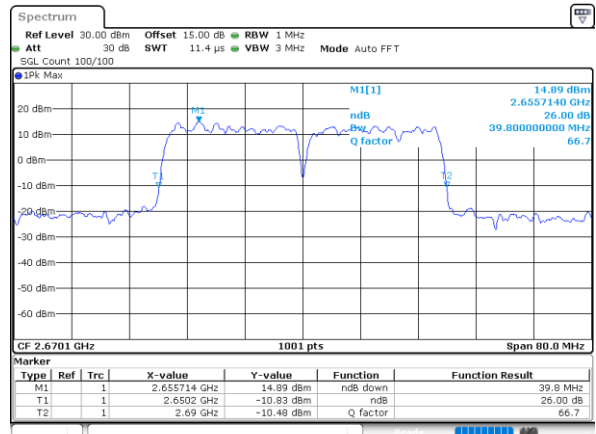

Middle Channel / 20MHz+10MHz

Date: 17, DEC, 2021 19:47:56

Highest Channel / 20MHz+5MHz

Date: 17, DEC, 2021 18:53:20

Highest Channel / 20MHz+10MHz

Date: 17, DEC, 2021 19:50:01

LTE Band 41C

QPSK

Lowest Channel / 20MHz+15MHz

Date: 17, DEC, 2021 23:09:38

Lowest Channel / 20MHz+20MHz

Date: 17, DEC, 2021 16:51:17

Middle Channel / 20MHz+15MHz

Date: 17, DEC, 2021 23:18:45

Middle Channel / 20MHz+20MHz

Date: 17, DEC, 2021 16:54:22

Highest Channel / 20MHz+15MHz

Date: 17, DEC, 2021 23:21:21

Highest Channel / 20MHz+20MHz

Date: 17, DEC, 2021 16:56:27

LTE Band 41C

16QAM

Lowest Channel / 5MHz+20MHz

Date: 17, DEC, 2021 17:50:07