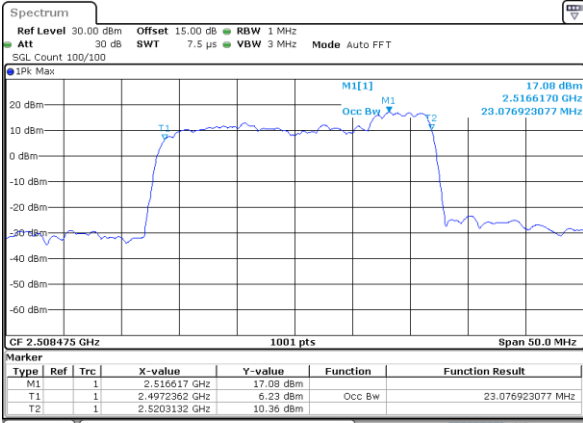

Highest Channel / 15MHz+10MHz

Date: 18.Dec.2021 09:50:38

LTE Band 41C

16QAM

Lowest Channel / 15MHz+15MHz

Date: 18.Dec.2021 10:42:54

Lowest Channel / 15MHz+20MHz

Date: 18.Dec.2021 08:43:34

Middle Channel / 15MHz+15MHz

Date: 18.Dec.2021 10:45:57

Middle Channel / 15MHz+20MHz

Date: 18.Dec.2021 08:46:37

Highest Channel / 15MHz+15MHz

Date: 18.Dec.2021 10:49:01

Highest Channel / 15MHz+20MHz

Date: 18.Dec.2021 08:49:41

LTE Band 41C

16QAM

Lowest Channel / 20MHz+5MHz

Date: 17, DEC, 2021 18:46:08

Lowest Channel / 20MHz+10MHz

Date: 17, DEC, 2021 19:42:50

Middle Channel / 20MHz+5MHz

Date: 17, DEC, 2021 18:49:13

Middle Channel / 20MHz+10MHz

Date: 17, DEC, 2021 19:45:55

Highest Channel / 20MHz+5MHz

Date: 17, DEC, 2021 18:52:20

Highest Channel / 20MHz+10MHz

Date: 17, DEC, 2021 19:49:01

LTE Band 41C

16QAM