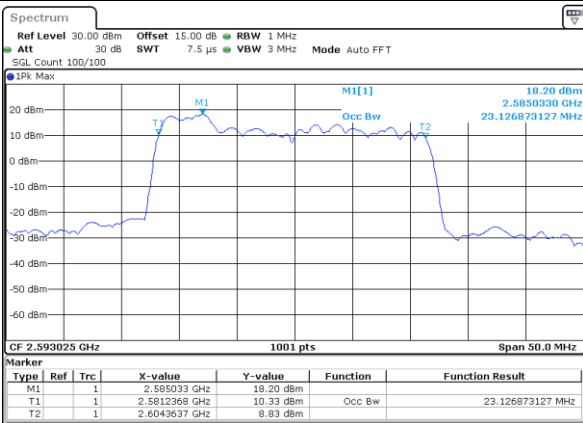

Lowest Channel / 20MHz+15MHz

Date: 17 DEC 2021 23:12:42

Lowest Channel / 20MHz+20MHz

Date: 17 DEC 2021 16:49:15

Middle Channel / 20MHz+15MHz

Date: 17 DEC 2021 23:16:10

Middle Channel / 20MHz+20MHz

Date: 17 DEC 2021 16:52:21

Highest Channel / 20MHz+15MHz

Date: 17 DEC 2021 23:22:00

Highest Channel / 20MHz+20MHz

Date: 17 DEC 2021 16:55:27

LTE Band 41C

64QAM

Lowest Channel / 5MHz+20MHz

Date: 17, DEC, 2021 17:49:07

Lowest Channel / 10MHz+15MHz

Date: 18, DEC, 2021 01:22:13

Middle Channel / 5MHz+20MHz

Date: 17, DEC, 2021 17:52:12

Middle Channel / 10MHz+15MHz

Date: 18, DEC, 2021 01:25:18

Highest Channel / 5MHz+20MHz

Date: 17, DEC, 2021 17:54:17