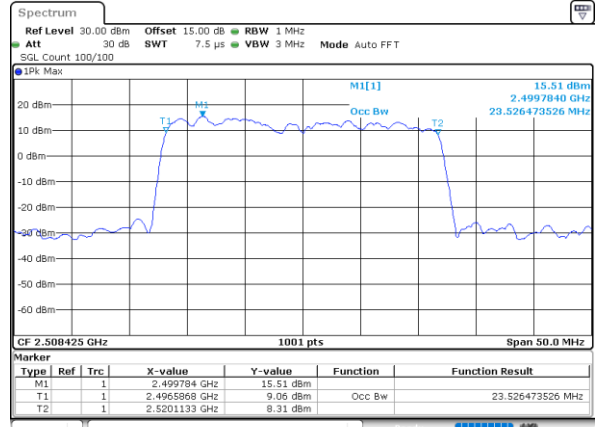

LTE Band 41C

QPSK

Lowest Channel / 20MHz+15MHz

Date: 17, DEC, 2021 23:10:11

Lowest Channel / 20MHz+20MHz

Date: 17, DEC, 2021 16:48:45

Middle Channel / 20MHz+15MHz

Date: 17, DEC, 2021 23:18:15

Middle Channel / 20MHz+20MHz

Date: 17, DEC, 2021 16:51:50

Highest Channel / 20MHz+15MHz

Date: 17, DEC, 2021 23:20:27

Highest Channel / 20MHz+20MHz

Date: 17, DEC, 2021 16:55:57

LTE Band 41C

16QAM

Lowest Channel / 5MHz+20MHz

Date: 17, DEC, 2021 17:48:37

Lowest Channel / 10MHz+15MHz

Date: 18, DEC, 2021 01:21:42

Middle Channel / 5MHz+20MHz

Date: 17, DEC, 2021 17:51:42

Middle Channel / 10MHz+15MHz

Date: 18, DEC, 2021 01:24:47

Highest Channel / 5MHz+20MHz

Date: 17, DEC, 2021 17:54:47

Highest Channel / 10MHz+15MHz

Date: 18, DEC, 2021 01:27:53

LTE Band 41C

16QAM

Lowest Channel / 10MHz+20MHz

Date: 18.Dec.2021 04:54:20