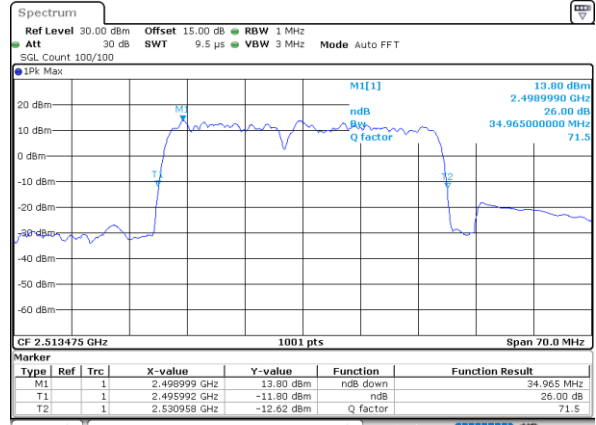

LTE Band 41C

64QAM

Lowest Channel / 10MHz+20MHz

Date: 18.Dec.2021 04:55:20

Lowest Channel / 15MHz+10MHz

Date: 18.Dec.2021 09:45:30

Middle Channel / 10MHz+20MHz

Date: 18.Dec.2021 04:58:23

Middle Channel / 15MHz+10MHz

Date: 18.Dec.2021 09:48:34

Highest Channel / 10MHz+20MHz

Date: 18.Dec.2021 05:02:52

Highest Channel / 15MHz+10MHz

Date: 18.Dec.2021 09:52:38

LTE Band 41C

64QAM

Lowest Channel / 15MHz+15MHz

Date: 18.Dec.2021 10:43:54

Lowest Channel / 15MHz+20MHz

Date: 18.Dec.2021 08:44:34

Middle Channel / 15MHz+15MHz

Date: 18.Dec.2021 10:46:57

Middle Channel / 15MHz+20MHz

Date: 18.Dec.2021 08:47:37

Highest Channel / 15MHz+15MHz

Date: 18.Dec.2021 10:51:01

Highest Channel / 15MHz+20MHz

Date: 18.Dec.2021 08:51:41

LTE Band 41C

64QAM

Lowest Channel / 20MHz+5MHz

Date: 17, DEC, 2021 18:47:09