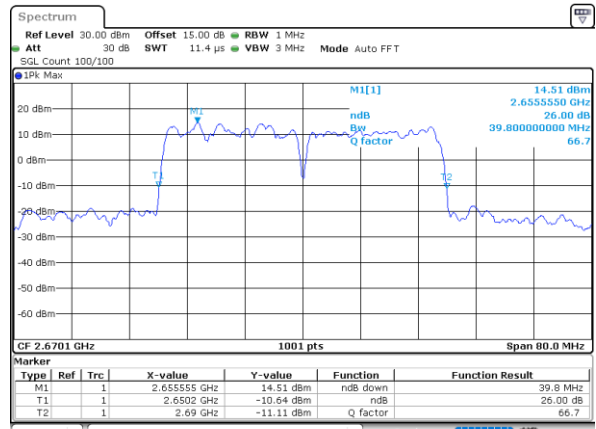

Highest Channel / 20MHz+5MHz

Date: 17, DEC, 2021 18:53:50

Highest Channel / 20MHz+10MHz

Date: 17, DEC, 2021 19:50:31

LTE Band 41C

16QAM

Lowest Channel / 20MHz+15MHz

Date: 17, DEC, 2021 23:11:20

Lowest Channel / 20MHz+20MHz

Date: 17, DEC, 2021 16:50:46

Middle Channel / 20MHz+15MHz

Date: 17, DEC, 2021 23:16:46

Middle Channel / 20MHz+20MHz

Date: 17, DEC, 2021 16:53:51

Highest Channel / 20MHz+15MHz

Date: 17, DEC, 2021 23:24:23

Highest Channel / 20MHz+20MHz

Date: 17, DEC, 2021 16:56:57

LTE Band 41C

64QAM

Lowest Channel / 5MHz+20MHz

Date: 17, DEC, 2021 17:49:37

Lowest Channel / 10MHz+15MHz

Date: 18, DEC, 2021 01:22:43

Middle Channel / 5MHz+20MHz

Date: 17, DEC, 2021 17:52:42

Middle Channel / 10MHz+15MHz

Date: 18, DEC, 2021 01:25:48

Highest Channel / 5MHz+20MHz

Date: 17, DEC, 2021 17:56:48

Highest Channel / 10MHz+15MHz

Date: 18, DEC, 2021 01:29:53