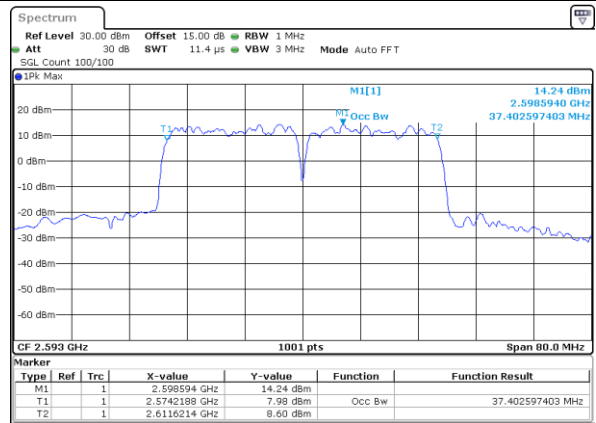

Middle Channel / 20MHz+5MHz

Date: 17, DEC, 2021 18:48:43

Middle Channel / 20MHz+10MHz

Date: 17, DEC, 2021 19:45:24

Highest Channel / 20MHz+5MHz

Date: 17, DEC, 2021 18:52:50

Highest Channel / 20MHz+10MHz

Date: 17, DEC, 2021 19:49:31

LTE Band 41C

QPSK

Lowest Channel / 20MHz+15MHz

Date: 17, DEC, 2021 23:10:11

Lowest Channel / 20MHz+20MHz

Date: 17, DEC, 2021 16:48:45

Middle Channel / 20MHz+15MHz

Date: 17, DEC, 2021 23:18:15

Middle Channel / 20MHz+20MHz

Date: 17, DEC, 2021 16:51:50

Highest Channel / 20MHz+15MHz

Date: 17, DEC, 2021 23:20:27

Highest Channel / 20MHz+20MHz

Date: 17, DEC, 2021 16:55:57

LTE Band 41C

16QAM