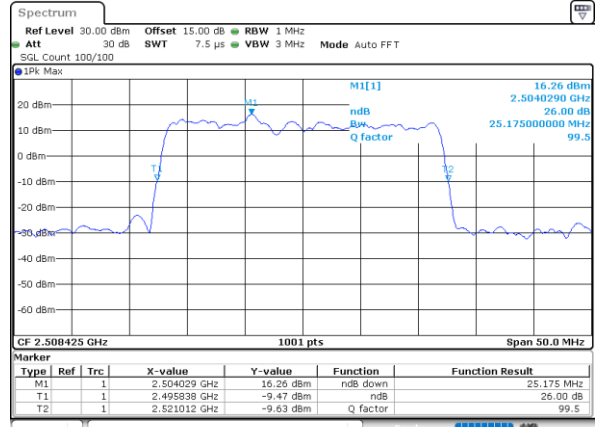

Lowest Channel / 20MHz+15MHz

Date: 17, DEC, 2021 23:09:38

Lowest Channel / 20MHz+20MHz

Date: 17, DEC, 2021 16:51:17

Middle Channel / 20MHz+15MHz

Date: 17, DEC, 2021 23:18:45

Middle Channel / 20MHz+20MHz

Date: 17, DEC, 2021 16:54:22

Highest Channel / 20MHz+15MHz

Date: 17, DEC, 2021 23:21:21

Highest Channel / 20MHz+20MHz

Date: 17, DEC, 2021 16:56:27

LTE Band 41C

16QAM

Lowest Channel / 5MHz+20MHz

Date: 17, DEC, 2021 17:50:07

Lowest Channel / 10MHz+15MHz

Date: 18, DEC, 2021 01:23:13

Middle Channel / 5MHz+20MHz

Date: 17, DEC, 2021 17:53:12

Middle Channel / 10MHz+15MHz

Date: 18, DEC, 2021 01:26:18

Highest Channel / 5MHz+20MHz

Date: 17, DEC, 2021 17:56:17

Highest Channel / 10MHz+15MHz

Date: 18, DEC, 2021 01:29:23

LTE Band 41C

16QAM

Lowest Channel / 10MHz+20MHz

Date: 18.Dec.2021 04:55:50

Lowest Channel / 15MHz+10MHz

Date: 18.Dec.2021 09:46:00