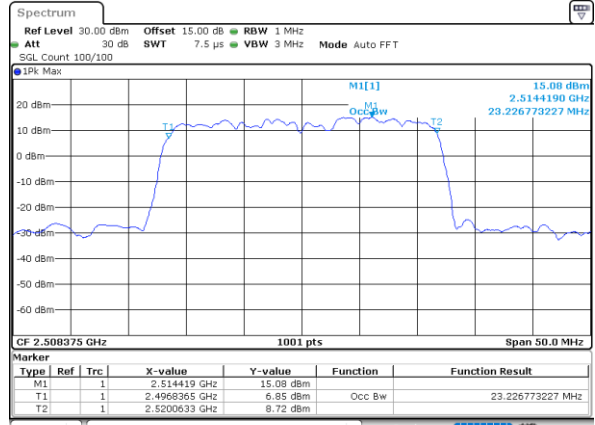

LTE Band 41C

QPSK

Lowest Channel / 5MHz+20MHz

Date: 17, DEC, 2021 17:48:06

Lowest Channel / 10MHz+15MHz

Date: 18, DEC, 2021 01:21:12

Middle Channel / 5MHz+20MHz

Date: 17, DEC, 2021 17:51:11

Middle Channel / 10MHz+15MHz

Date: 18, DEC, 2021 01:24:17

Highest Channel / 5MHz+20MHz

Date: 17, DEC, 2021 17:55:17

Highest Channel / 10MHz+15MHz

Date: 18, DEC, 2021 01:28:23

LTE Band 41C

QPSK

Lowest Channel / 10MHz+20MHz

Date: 18.Dec.2021 04:53:50

Lowest Channel / 15MHz+10MHz

Date: 18.Dec.2021 09:44:00

Middle Channel / 10MHz+20MHz

Date: 18.Dec.2021 04:56:53

Middle Channel / 15MHz+10MHz

Date: 18.Dec.2021 09:47:03