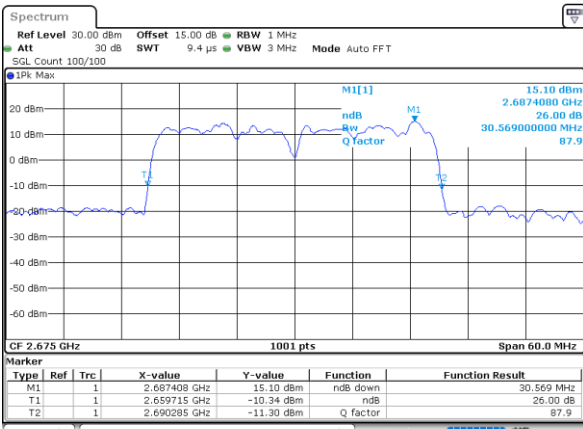

Middle Channel / 15MHz+10MHz

Date: 18.Dec.2021 09:48:34

Highest Channel / 10MHz+20MHz

Date: 18.Dec.2021 05:02:52

Highest Channel / 15MHz+10MHz

Date: 18.Dec.2021 09:52:38

LTE Band 41C

64QAM

Lowest Channel / 15MHz+15MHz

Date: 18.Dec.2021 10:43:54

Lowest Channel / 15MHz+20MHz

Date: 18.Dec.2021 08:44:34

Middle Channel / 15MHz+15MHz

Date: 18.Dec.2021 10:46:57

Middle Channel / 15MHz+20MHz

Date: 18.Dec.2021 08:47:37

Highest Channel / 15MHz+15MHz

Date: 18.Dec.2021 10:51:01

Highest Channel / 15MHz+20MHz

Date: 18.Dec.2021 08:51:41

LTE Band 41C

64QAM

Lowest Channel / 20MHz+5MHz

Date: 17, DEC, 2021 18:47:09