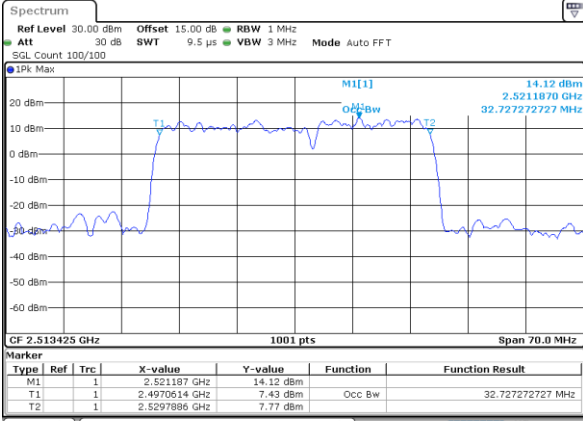

LTE Band 41C

16QAM

Lowest Channel / 20MHz+5MHz

Date: 17, DEC, 2021 18:46:08

Lowest Channel / 20MHz+10MHz

Date: 17, DEC, 2021 19:42:50

Middle Channel / 20MHz+5MHz

Date: 17, DEC, 2021 18:49:13

Middle Channel / 20MHz+10MHz

Date: 17, DEC, 2021 19:45:55

Highest Channel / 20MHz+5MHz

Date: 17, DEC, 2021 18:52:20

Highest Channel / 20MHz+10MHz

Date: 17, DEC, 2021 19:49:01

LTE Band 41C

16QAM

Lowest Channel / 20MHz+15MHz

Date: 17 DEC 2021 23:12:42

Lowest Channel / 20MHz+20MHz

Date: 17 DEC 2021 16:49:15

Middle Channel / 20MHz+15MHz

Date: 17 DEC 2021 23:16:10

Middle Channel / 20MHz+20MHz

Date: 17 DEC 2021 16:52:21

Highest Channel / 20MHz+15MHz

Date: 17 DEC 2021 23:22:00

Highest Channel / 20MHz+20MHz

Date: 17 DEC 2021 16:55:27

LTE Band 41C

64QAM

Lowest Channel / 5MHz+20MHz

Date: 17, DEC, 2021 17:49:07