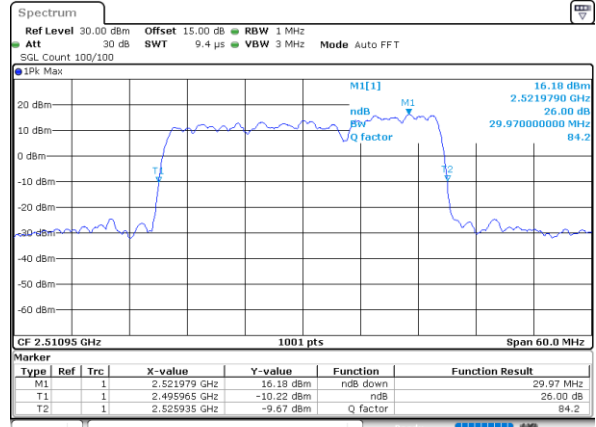

LTE Band 41C

QPSK

Lowest Channel / 20MHz+5MHz

Date: 17, DEC, 2021 18:48:09

Lowest Channel / 20MHz+10MHz

Date: 17, DEC, 2021 19:44:51

Middle Channel / 20MHz+5MHz

Date: 17, DEC, 2021 18:51:14

Middle Channel / 20MHz+10MHz

Date: 17, DEC, 2021 19:47:56

Highest Channel / 20MHz+5MHz

Date: 17, DEC, 2021 18:53:20

Highest Channel / 20MHz+10MHz

Date: 17, DEC, 2021 19:50:01

LTE Band 41C

QPSK

Lowest Channel / 20MHz+15MHz

Date: 17, DEC, 2021 23:09:38

Lowest Channel / 20MHz+20MHz

Date: 17, DEC, 2021 16:51:17

Middle Channel / 20MHz+15MHz

Date: 17, DEC, 2021 23:18:45

Middle Channel / 20MHz+20MHz

Date: 17, DEC, 2021 16:54:22