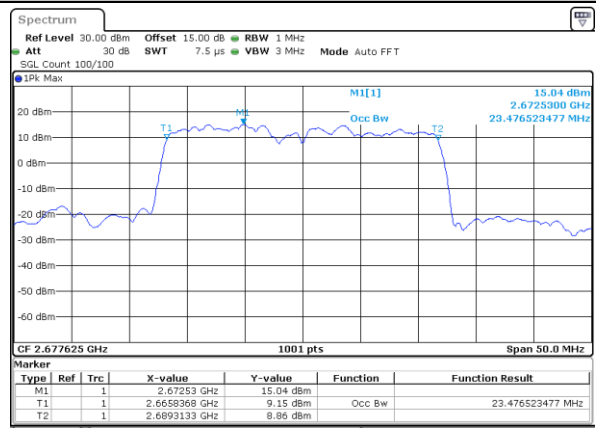

Middle Channel / 20MHz+20MHz

Date: 17, DEC, 2021 16:51:50

Highest Channel / 20MHz+15MHz

Date: 17, DEC, 2021 23:20:27

Highest Channel / 20MHz+20MHz

Date: 17, DEC, 2021 16:55:57

LTE Band 41C

16QAM

Lowest Channel / 5MHz+20MHz

Date: 17, DEC, 2021 17:48:37

Lowest Channel / 10MHz+15MHz

Date: 18, DEC, 2021 01:21:42

Middle Channel / 5MHz+20MHz

Date: 17, DEC, 2021 17:51:42

Middle Channel / 10MHz+15MHz

Date: 18, DEC, 2021 01:24:47

Highest Channel / 5MHz+20MHz

Date: 17, DEC, 2021 17:54:47

Highest Channel / 10MHz+15MHz

Date: 18, DEC, 2021 01:27:53

LTE Band 41C

16QAM

Lowest Channel / 10MHz+20MHz

Date: 18.Dec.2021 04:54:20