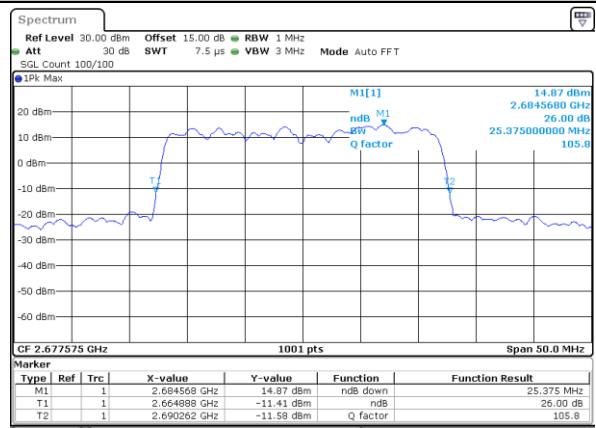

Middle Channel / 15MHz+10MHz

Date: 18.Dec.2021 09:48:34

Highest Channel / 10MHz+20MHz

Date: 18.Dec.2021 05:02:52

Highest Channel / 15MHz+10MHz

Date: 18.Dec.2021 09:52:38

LTE Band 41C

64QAM

Lowest Channel / 15MHz+15MHz

Date: 18.Dec.2021 10:43:54

Lowest Channel / 15MHz+20MHz

Date: 18.Dec.2021 08:44:34

Middle Channel / 15MHz+15MHz

Date: 18.Dec.2021 10:46:57

Middle Channel / 15MHz+20MHz

Date: 18.Dec.2021 08:47:37