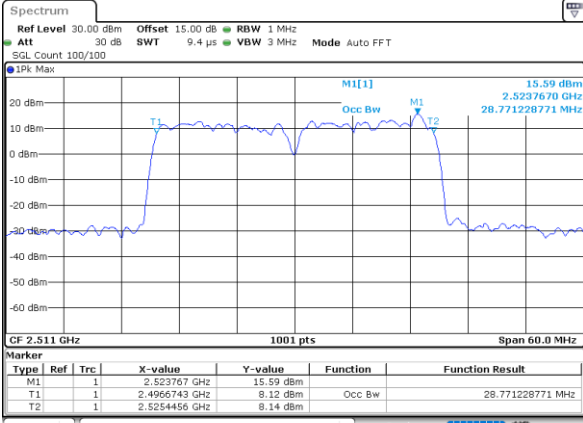

Highest Channel / 5MHz+20MHz

Date: 17, DEC, 2021 17:54:47

Highest Channel / 10MHz+15MHz

Date: 18, DEC, 2021 01:27:53

LTE Band 41C

16QAM

Lowest Channel / 10MHz+20MHz

Date: 18.Dec.2021 04:54:20

Lowest Channel / 15MHz+10MHz

Date: 18.Dec.2021 09:44:30

Middle Channel / 10MHz+20MHz

Date: 18.Dec.2021 04:57:23

Middle Channel / 15MHz+10MHz

Date: 18.Dec.2021 09:47:34

Highest Channel / 10MHz+20MHz

Date: 18.Dec.2021 05:00:27

Highest Channel / 15MHz+10MHz

Date: 18.Dec.2021 09:50:38

LTE Band 41C

16QAM

Lowest Channel / 15MHz+15MHz

Date: 18.Dec.2021 10:42:54

Lowest Channel / 15MHz+20MHz

Date: 18.Dec.2021 08:43:34

Middle Channel / 15MHz+15MHz

Date: 18.Dec.2021 10:45:57

Middle Channel / 15MHz+20MHz

Date: 18.Dec.2021 08:46:37

Highest Channel / 15MHz+15MHz

Date: 18.Dec.2021 10:49:01

Highest Channel / 15MHz+20MHz

Date: 18.Dec.2021 08:49:41