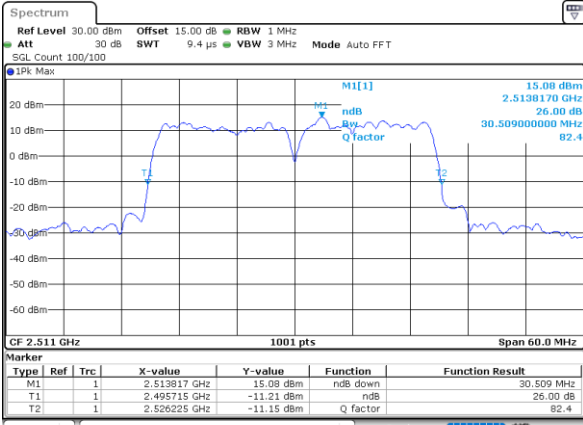

Middle Channel / 15MHz+10MHz

Date: 18.Dec.2021 09:48:34

Highest Channel / 10MHz+20MHz

Date: 18.Dec.2021 05:02:52

Highest Channel / 15MHz+10MHz

Date: 18.Dec.2021 09:52:38

LTE Band 41C

64QAM

Lowest Channel / 15MHz+15MHz

Date: 18.Dec.2021 10:43:54

Lowest Channel / 15MHz+20MHz

Date: 18.Dec.2021 08:44:34

Middle Channel / 15MHz+15MHz

Date: 18.Dec.2021 10:46:57

Middle Channel / 15MHz+20MHz

Date: 18.Dec.2021 08:47:37