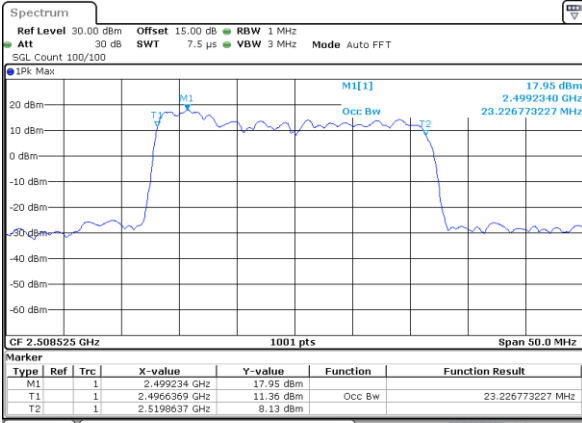

LTE Band 41C

QPSK

Lowest Channel / 5MHz+20MHz

Date: 17, DEC, 2021 17:48:06