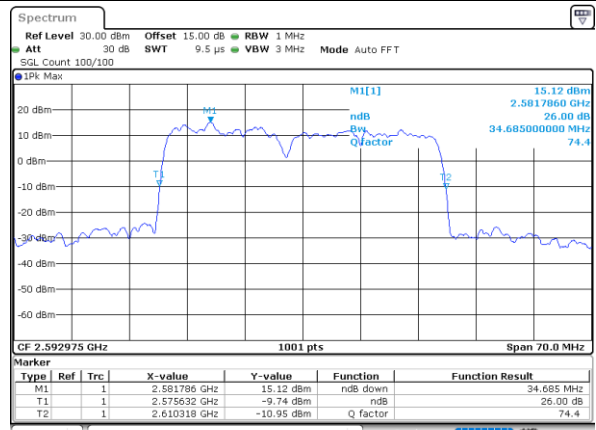

Middle Channel / 15MHz+10MHz

Date: 18.Dec.2021 09:48:34

Highest Channel / 10MHz+20MHz

Date: 18.Dec.2021 05:02:52

Highest Channel / 15MHz+10MHz

Date: 18.Dec.2021 09:52:38

LTE Band 41C

64QAM

Lowest Channel / 15MHz+15MHz

Date: 18.Dec.2021 10:43:54

Lowest Channel / 15MHz+20MHz

Date: 18.Dec.2021 08:44:34

Middle Channel / 15MHz+15MHz

Date: 18.Dec.2021 10:46:57

Middle Channel / 15MHz+20MHz

Date: 18.Dec.2021 08:47:37

Highest Channel / 15MHz+15MHz

Date: 18.Dec.2021 10:51:01

Highest Channel / 15MHz+20MHz

Date: 18.Dec.2021 08:51:41

LTE Band 41C

64QAM

Lowest Channel / 20MHz+5MHz

Date: 17, DEC, 2021 18:47:09