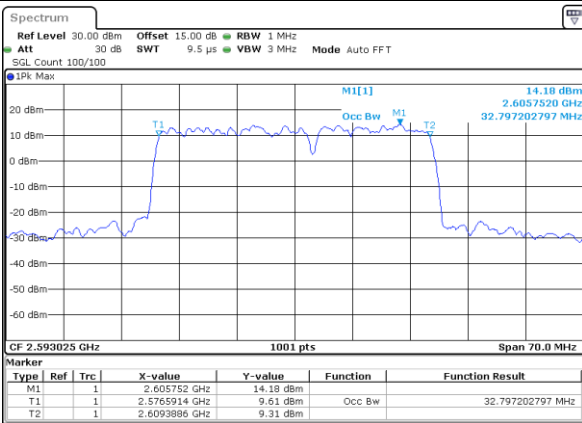

Middle Channel / 20MHz+5MHz

Date: 17, DEC, 2021 18:48:43

Middle Channel / 20MHz+10MHz

Date: 17, DEC, 2021 19:45:24

Highest Channel / 20MHz+5MHz

Date: 17, DEC, 2021 18:52:50

Highest Channel / 20MHz+10MHz

Date: 17, DEC, 2021 19:49:31

LTE Band 41C

QPSK

Lowest Channel / 20MHz+15MHz

Date: 17, DEC, 2021 23:10:11

Lowest Channel / 20MHz+20MHz

Date: 17, DEC, 2021 16:48:45

Middle Channel / 20MHz+15MHz

Date: 17, DEC, 2021 23:18:15

Middle Channel / 20MHz+20MHz

Date: 17, DEC, 2021 16:51:50

Highest Channel / 20MHz+15MHz

Date: 17, DEC, 2021 23:20:27

Highest Channel / 20MHz+20MHz

Date: 17, DEC, 2021 16:55:57

LTE Band 41C

16QAM