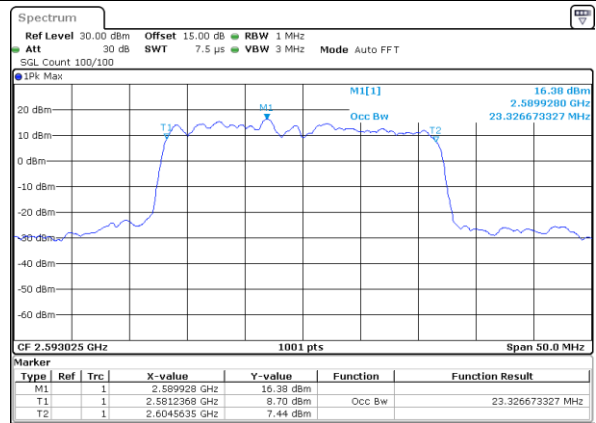

Highest Channel / 20MHz+15MHz

Date: 17 DEC 2021 23:22:00

Highest Channel / 20MHz+20MHz

Date: 17 DEC 2021 16:55:27

LTE Band 41C

64QAM

Lowest Channel / 5MHz+20MHz

Date: 17, DEC, 2021 17:49:07

Lowest Channel / 10MHz+15MHz

Date: 18, DEC, 2021 01:22:13

Middle Channel / 5MHz+20MHz

Date: 17, DEC, 2021 17:52:12

Middle Channel / 10MHz+15MHz

Date: 18, DEC, 2021 01:25:18

Highest Channel / 5MHz+20MHz

Date: 17, DEC, 2021 17:54:17

Highest Channel / 10MHz+15MHz

Date: 18, DEC, 2021 01:27:23