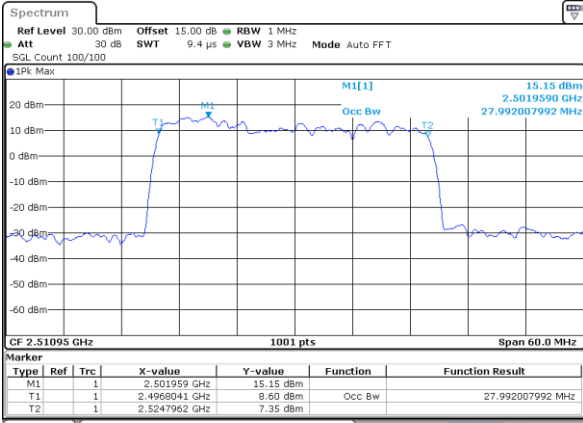

Lowest Channel / 5MHz+20MHz

Date: 17, DEC, 2021 17:48:37

Lowest Channel / 10MHz+15MHz

Date: 18, DEC, 2021 01:21:42

Middle Channel / 5MHz+20MHz

Date: 17, DEC, 2021 17:51:42

Middle Channel / 10MHz+15MHz

Date: 18, DEC, 2021 01:24:47

Highest Channel / 5MHz+20MHz

Date: 17, DEC, 2021 17:54:47

Highest Channel / 10MHz+15MHz

Date: 18, DEC, 2021 01:27:53

LTE Band 41C

16QAM

Lowest Channel / 10MHz+20MHz

Date: 18.Dec.2021 04:54:20

Lowest Channel / 15MHz+10MHz

Date: 18.Dec.2021 09:44:30

Middle Channel / 10MHz+20MHz

Date: 18.Dec.2021 04:57:23

Middle Channel / 15MHz+10MHz

Date: 18.Dec.2021 09:47:34

Highest Channel / 10MHz+20MHz

Date: 18.Dec.2021 05:00:27

Highest Channel / 15MHz+10MHz

Date: 18.Dec.2021 09:50:38

LTE Band 41C

16QAM

Lowest Channel / 15MHz+15MHz

Date: 18.Dec.2021 10:42:54

Lowest Channel / 15MHz+20MHz

Date: 18.Dec.2021 08:43:34