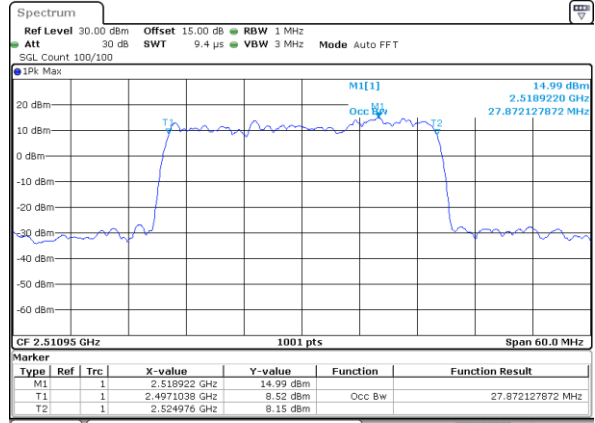

Middle Channel / 15MHz+15MHz

Date: 18.Dec.2021 10:45:57

Middle Channel / 15MHz+20MHz

Date: 18.Dec.2021 08:46:37

Highest Channel / 15MHz+15MHz

Date: 18.Dec.2021 10:49:01

Highest Channel / 15MHz+20MHz

Date: 18.Dec.2021 08:49:41

LTE Band 41C

16QAM

Lowest Channel / 20MHz+5MHz

Date: 17, DEC, 2021 18:46:08

Lowest Channel / 20MHz+10MHz

Date: 17, DEC, 2021 19:42:50

Middle Channel / 20MHz+5MHz

Date: 17, DEC, 2021 18:49:13

Middle Channel / 20MHz+10MHz

Date: 17, DEC, 2021 19:45:55

Highest Channel / 20MHz+5MHz

Date: 17, DEC, 2021 18:52:20

Highest Channel / 20MHz+10MHz

Date: 17, DEC, 2021 19:49:01

LTE Band 41C

16QAM