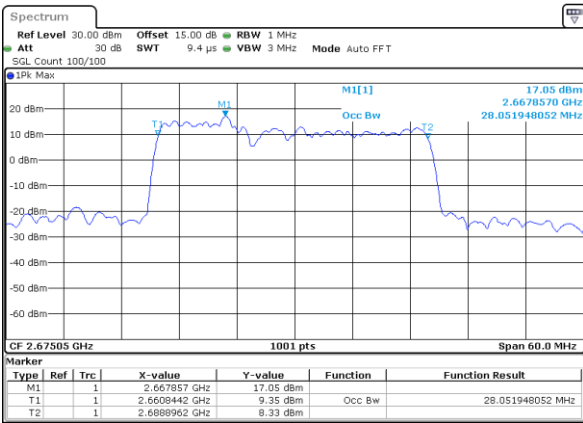

Highest Channel / 5MHz+20MHz

Date: 17, DEC, 2021 17:54:47

Highest Channel / 10MHz+15MHz

Date: 18, DEC, 2021 01:27:53

LTE Band 41C

16QAM

Lowest Channel / 10MHz+20MHz

Date: 18.Dec.2021 04:54:20

Lowest Channel / 15MHz+10MHz

Date: 18.Dec.2021 09:44:30

Middle Channel / 10MHz+20MHz

Date: 18.Dec.2021 04:57:23

Middle Channel / 15MHz+10MHz

Date: 18.Dec.2021 09:47:34

Highest Channel / 10MHz+20MHz

Date: 18.Dec.2021 05:00:27

Highest Channel / 15MHz+10MHz

Date: 18.Dec.2021 09:50:38

LTE Band 41C

16QAM

Lowest Channel / 15MHz+15MHz

Date: 18.Dec.2021 10:42:54

Lowest Channel / 15MHz+20MHz

Date: 18.Dec.2021 08:43:34