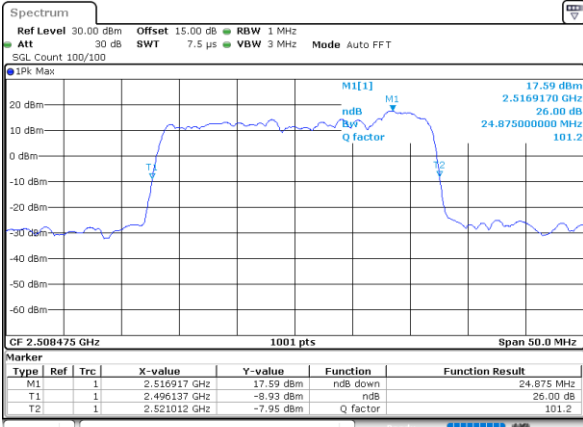

LTE Band 41C

QPSK

Lowest Channel / 20MHz+5MHz

Date: 17, DEC, 2021 18:48:09

Lowest Channel / 20MHz+10MHz

Date: 17, DEC, 2021 19:44:51

Middle Channel / 20MHz+5MHz

Date: 17, DEC, 2021 18:51:14

Middle Channel / 20MHz+10MHz

Date: 17, DEC, 2021 19:47:56

Highest Channel / 20MHz+5MHz

Date: 17, DEC, 2021 18:53:20

Highest Channel / 20MHz+10MHz

Date: 17, DEC, 2021 19:50:01

LTE Band 41C

QPSK