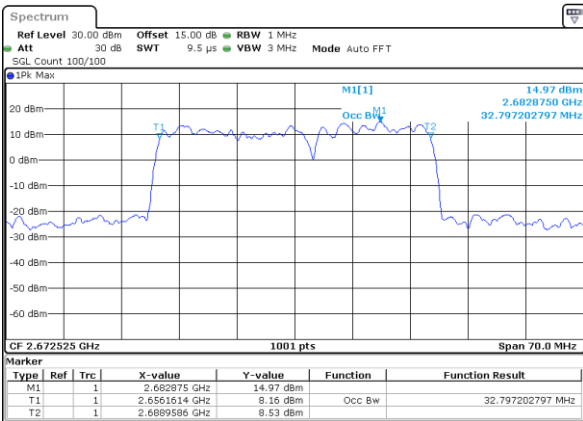

Middle Channel / 20MHz+10MHz

Date: 17, DEC, 2021 19:45:55

Highest Channel / 20MHz+5MHz

Date: 17, DEC, 2021 18:52:20

Highest Channel / 20MHz+10MHz

Date: 17, DEC, 2021 19:49:01

LTE Band 41C

16QAM

Lowest Channel / 20MHz+15MHz

Date: 17 DEC 2021 23:12:42

Lowest Channel / 20MHz+20MHz

Date: 17 DEC 2021 16:49:15

Middle Channel / 20MHz+15MHz

Date: 17 DEC 2021 23:16:10

Middle Channel / 20MHz+20MHz

Date: 17 DEC 2021 16:52:21

Highest Channel / 20MHz+15MHz

Date: 17 DEC 2021 23:22:00

Highest Channel / 20MHz+20MHz

Date: 17 DEC 2021 16:55:27

LTE Band 41C

64QAM

Lowest Channel / 5MHz+20MHz

Date: 17, DEC, 2021 17:49:07