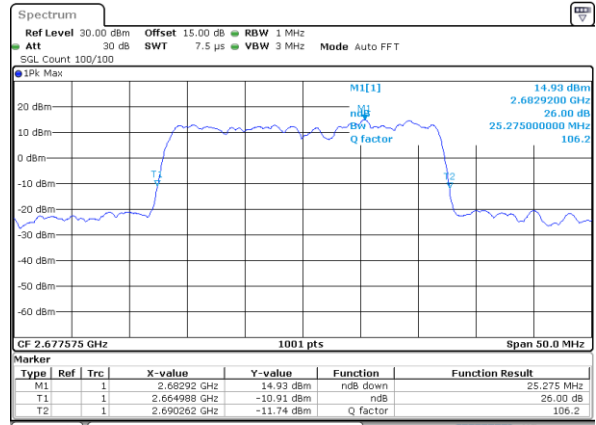

Highest Channel / 10MHz+15MHz

Date: 18, DEC, 2021 01:29:23

LTE Band 41C

16QAM

Lowest Channel / 10MHz+20MHz

Date: 18.Dec.2021 04:55:50

Lowest Channel / 15MHz+10MHz

Date: 18.Dec.2021 09:46:00

Middle Channel / 10MHz+20MHz

Date: 18.Dec.2021 04:58:53

Middle Channel / 15MHz+10MHz

Date: 18.Dec.2021 09:49:04

Highest Channel / 10MHz+20MHz

Date: 18.Dec.2021 05:02:22

Highest Channel / 15MHz+10MHz

Date: 18.Dec.2021 09:52:07

LTE Band 41C

16QAM

Lowest Channel / 15MHz+15MHz

Date: 18 DEC 2021 10:44:24

Lowest Channel / 15MHz+20MHz

Date: 18 DEC 2021 08:45:04

Middle Channel / 15MHz+15MHz

Date: 18 DEC 2021 10:47:27

Middle Channel / 15MHz+20MHz

Date: 18 DEC 2021 08:48:07

Highest Channel / 15MHz+15MHz

Date: 18 DEC 2021 10:50:33

Highest Channel / 15MHz+20MHz

Date: 18 DEC 2021 08:51:11

LTE Band 41C

16QAM