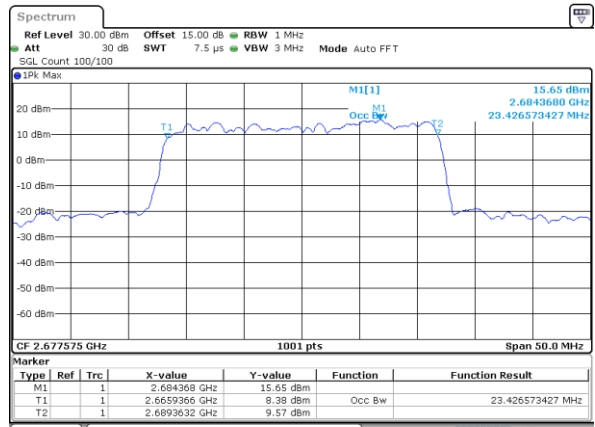

Middle Channel / 10MHz+15MHz

Date: 18, DEC, 2021 01:24:17

Highest Channel / 5MHz+20MHz

Date: 17, DEC, 2021 17:55:17

Highest Channel / 10MHz+15MHz

Date: 18, DEC, 2021 01:28:23

LTE Band 41C

QPSK

Lowest Channel / 10MHz+20MHz

Date: 18.Dec.2021 04:53:50

Lowest Channel / 15MHz+10MHz

Date: 18.Dec.2021 09:44:00

Middle Channel / 10MHz+20MHz

Date: 18.Dec.2021 04:56:53

Middle Channel / 15MHz+10MHz

Date: 18.Dec.2021 09:47:03

Highest Channel / 10MHz+20MHz

Date: 18.Dec.2021 05:01:22

Highest Channel / 15MHz+10MHz

Date: 18.Dec.2021 09:51:08

LTE Band 41C

QPSK

Lowest Channel / 15MHz+15MHz

Date: 18_DEC.2021 10:42:24

Lowest Channel / 15MHz+20MHz

Date: 18_DEC.2021 08:43:04

Middle Channel / 15MHz+15MHz

Date: 18_DEC.2021 10:45:27

Middle Channel / 15MHz+20MHz

Date: 18_DEC.2021 08:46:07

Highest Channel / 15MHz+15MHz

Date: 18_DEC.2021 10:49:33