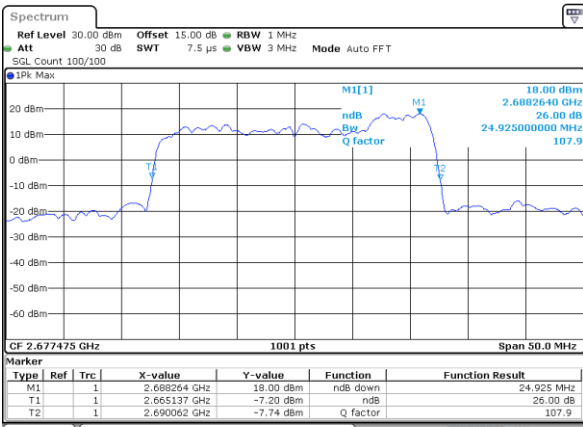

LTE Band 41C

QPSK

Lowest Channel / 20MHz+5MHz

Date: 17, DEC, 2021 18:48:09

Lowest Channel / 20MHz+10MHz

Date: 17, DEC, 2021 19:44:51

Middle Channel / 20MHz+5MHz

Date: 17, DEC, 2021 18:51:14

Middle Channel / 20MHz+10MHz

Date: 17, DEC, 2021 19:47:56

Highest Channel / 20MHz+5MHz

Date: 17, DEC, 2021 18:53:20

Highest Channel / 20MHz+10MHz

Date: 17, DEC, 2021 19:50:01

LTE Band 41C

QPSK