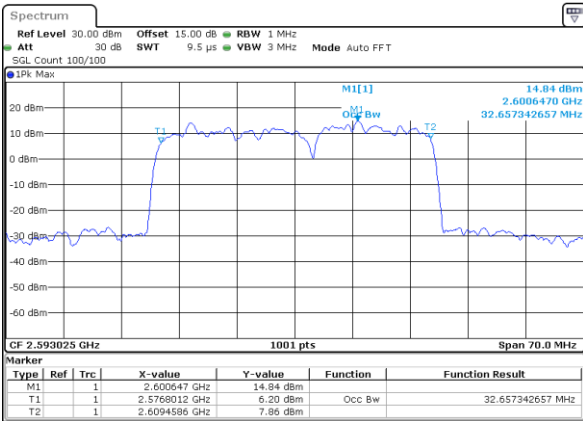

Middle Channel / 20MHz+10MHz

Date: 17, DEC, 2021 19:45:55

Highest Channel / 20MHz+5MHz

Date: 17, DEC, 2021 18:52:20

Highest Channel / 20MHz+10MHz

Date: 17, DEC, 2021 19:49:01

LTE Band 41C

16QAM

Lowest Channel / 20MHz+15MHz

Date: 17 DEC 2021 23:12:42

Lowest Channel / 20MHz+20MHz

Date: 17 DEC 2021 16:49:15

Middle Channel / 20MHz+15MHz

Date: 17 DEC 2021 23:16:10

Middle Channel / 20MHz+20MHz

Date: 17 DEC 2021 16:52:21

Highest Channel / 20MHz+15MHz

Date: 17 DEC 2021 23:22:00

Highest Channel / 20MHz+20MHz

Date: 17 DEC 2021 16:55:27

LTE Band 41C

64QAM

Lowest Channel / 5MHz+20MHz

Date: 17, DEC, 2021 17:49:07