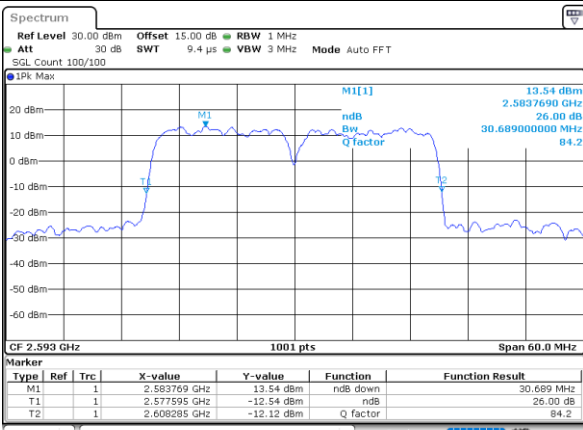

Middle Channel / 15MHz+10MHz

Date: 18.Dec.2021 09:48:34

Highest Channel / 10MHz+20MHz

Date: 18.Dec.2021 05:02:52

Highest Channel / 15MHz+10MHz

Date: 18.Dec.2021 09:52:38

LTE Band 41C

64QAM

Lowest Channel / 15MHz+15MHz

Date: 18.Dec.2021 10:43:54

Lowest Channel / 15MHz+20MHz

Date: 18.Dec.2021 08:44:34

Middle Channel / 15MHz+15MHz

Date: 18.Dec.2021 10:46:57

Middle Channel / 15MHz+20MHz

Date: 18.Dec.2021 08:47:37

Highest Channel / 15MHz+15MHz

Date: 18.Dec.2021 10:51:01

Highest Channel / 15MHz+20MHz

Date: 18.Dec.2021 08:51:41

LTE Band 41C

64QAM

Lowest Channel / 20MHz+5MHz

Date: 17, DEC, 2021 18:47:09