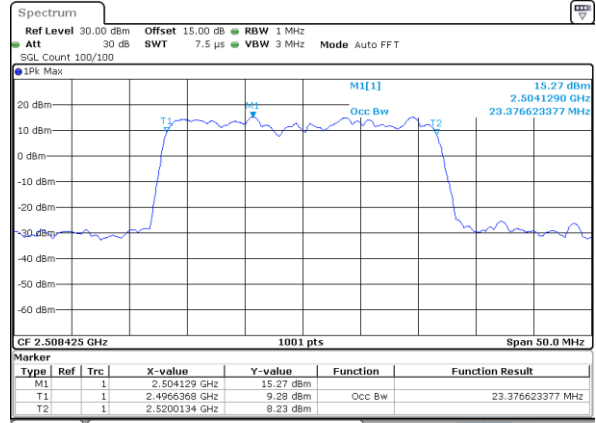

Lowest Channel / 20MHz+15MHz

Date: 17 DEC 2021 23:12:42

Lowest Channel / 20MHz+20MHz

Date: 17 DEC 2021 16:49:15

Middle Channel / 20MHz+15MHz

Date: 17 DEC 2021 23:16:10

Middle Channel / 20MHz+20MHz

Date: 17 DEC 2021 16:52:21

Highest Channel / 20MHz+15MHz

Date: 17 DEC 2021 23:22:00

Highest Channel / 20MHz+20MHz

Date: 17 DEC 2021 16:55:27

LTE Band 41C

64QAM

Lowest Channel / 5MHz+20MHz

Date: 17, DEC, 2021 17:49:07

Lowest Channel / 10MHz+15MHz

Date: 18, DEC, 2021 01:22:13

Middle Channel / 5MHz+20MHz

Date: 17, DEC, 2021 17:52:12

Middle Channel / 10MHz+15MHz

Date: 18, DEC, 2021 01:25:18

Highest Channel / 5MHz+20MHz

Date: 17, DEC, 2021 17:54:17

Highest Channel / 10MHz+15MHz

Date: 18, DEC, 2021 01:27:23