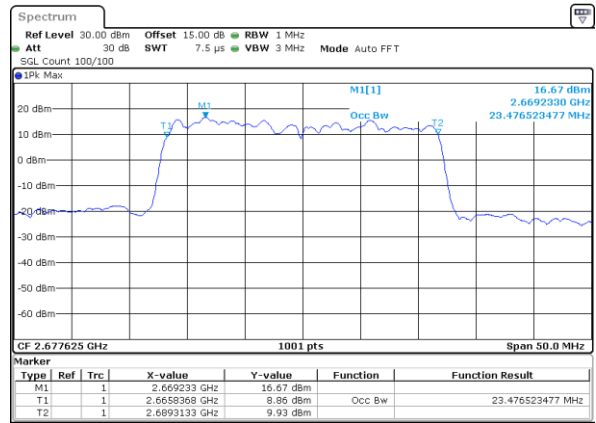

LTE Band 41C

QPSK

Lowest Channel / 5MHz+20MHz

Date: 17, DEC, 2021 17:48:06

Lowest Channel / 10MHz+15MHz

Date: 18, DEC, 2021 01:21:12

Middle Channel / 5MHz+20MHz

Date: 17, DEC, 2021 17:51:11

Middle Channel / 10MHz+15MHz

Date: 18, DEC, 2021 01:24:17

Highest Channel / 5MHz+20MHz

Date: 17, DEC, 2021 17:55:17

Highest Channel / 10MHz+15MHz

Date: 18, DEC, 2021 01:28:23

LTE Band 41C

QPSK

Lowest Channel / 10MHz+20MHz

Date: 18.Dec.2021 04:53:50

Lowest Channel / 15MHz+10MHz

Date: 18.Dec.2021 09:44:00

Middle Channel / 10MHz+20MHz

Date: 18.Dec.2021 04:56:53

Middle Channel / 15MHz+10MHz

Date: 18.Dec.2021 09:47:03

Highest Channel / 10MHz+20MHz

Date: 18.Dec.2021 05:01:22

Highest Channel / 15MHz+10MHz

Date: 18.Dec.2021 09:51:08

LTE Band 41C

QPSK

Lowest Channel / 15MHz+15MHz

Date: 18_DEC.2021 10:42:24