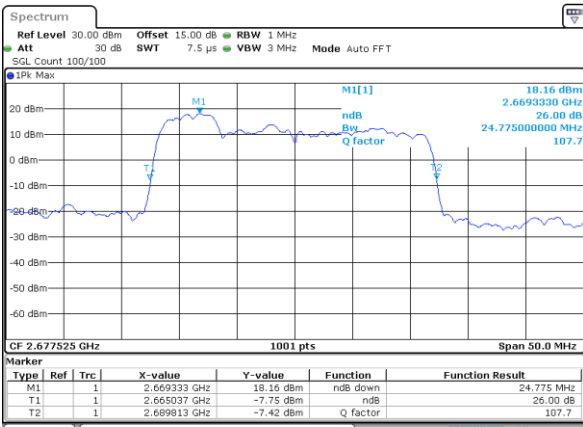

Highest Channel / 20MHz+20MHz

Date: 17, DEC, 2021 16:56:57

LTE Band 41C

64QAM

Lowest Channel / 5MHz+20MHz

Date: 17, DEC, 2021 17:49:37

Lowest Channel / 10MHz+15MHz

Date: 18, DEC, 2021 01:22:43

Middle Channel / 5MHz+20MHz

Date: 17, DEC, 2021 17:52:42

Middle Channel / 10MHz+15MHz

Date: 18, DEC, 2021 01:25:48

Highest Channel / 5MHz+20MHz

Date: 17, DEC, 2021 17:56:48

Highest Channel / 10MHz+15MHz

Date: 18, DEC, 2021 01:29:53

LTE Band 41C

64QAM

Lowest Channel / 10MHz+20MHz

Date: 18.Dec.2021 04:55:20

Lowest Channel / 15MHz+10MHz

Date: 18.Dec.2021 09:45:30

Middle Channel / 10MHz+20MHz

Date: 18.Dec.2021 04:58:23