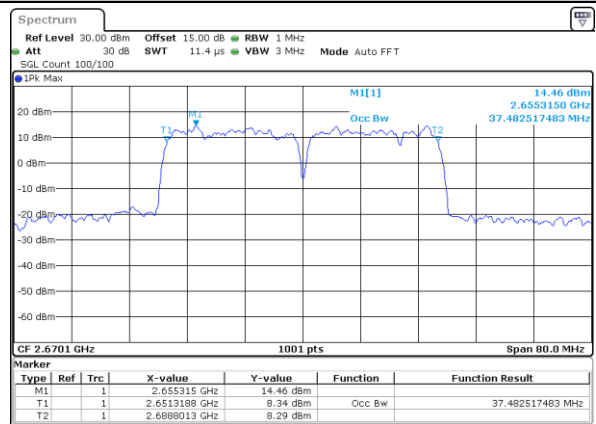

LTE Band 41C

QPSK

Lowest Channel / 20MHz+15MHz

Date: 17, DEC, 2021 23:10:11

Lowest Channel / 20MHz+20MHz

Date: 17, DEC, 2021 16:48:45

Middle Channel / 20MHz+15MHz

Date: 17, DEC, 2021 23:18:15

Middle Channel / 20MHz+20MHz

Date: 17, DEC, 2021 16:51:50

Highest Channel / 20MHz+15MHz

Date: 17, DEC, 2021 23:20:27

Highest Channel / 20MHz+20MHz

Date: 17, DEC, 2021 16:55:57

LTE Band 41C

16QAM

Lowest Channel / 5MHz+20MHz

Date: 17, DEC, 2021 17:48:37

Lowest Channel / 10MHz+15MHz

Date: 18, DEC, 2021 01:21:42

Middle Channel / 5MHz+20MHz

Date: 17, DEC, 2021 17:51:42

Middle Channel / 10MHz+15MHz

Date: 18, DEC, 2021 01:24:47

Highest Channel / 5MHz+20MHz

Date: 17, DEC, 2021 17:54:47

Highest Channel / 10MHz+15MHz

Date: 18, DEC, 2021 01:27:53

LTE Band 41C

16QAM

Lowest Channel / 10MHz+20MHz

Date: 18.Dec.2021 04:54:20