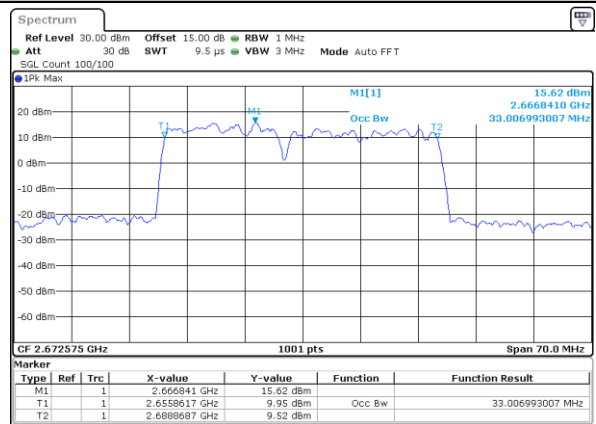

Highest Channel / 10MHz+20MHz

Date: 18.Dec.2021 05:01:22

Highest Channel / 15MHz+10MHz

Date: 18.Dec.2021 09:51:08

LTE Band 41C

QPSK

Lowest Channel / 15MHz+15MHz

Date: 18_DEC.2021 10:42:24

Lowest Channel / 15MHz+20MHz

Date: 18_DEC.2021 08:43:04

Middle Channel / 15MHz+15MHz

Date: 18_DEC.2021 10:45:27

Middle Channel / 15MHz+20MHz

Date: 18_DEC.2021 08:46:07

Highest Channel / 15MHz+15MHz

Date: 18_DEC.2021 10:49:33

Highest Channel / 15MHz+20MHz

Date: 18_DEC.2021 08:50:11

LTE Band 41C

QPSK

Lowest Channel / 20MHz+5MHz

Date: 17, DEC, 2021 18:45:38

Lowest Channel / 20MHz+10MHz

Date: 17, DEC, 2021 19:42:19