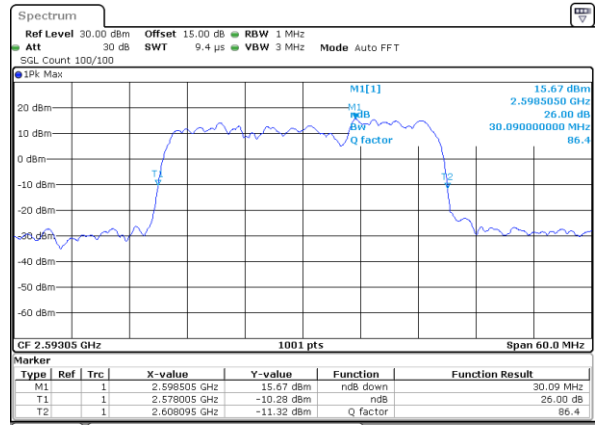

Highest Channel / 15MHz+15MHz

Date: 18.Dec.2021 10:51:01

Highest Channel / 15MHz+20MHz

Date: 18.Dec.2021 08:51:41

LTE Band 41C

64QAM

Lowest Channel / 20MHz+5MHz

Date: 17, DEC, 2021 18:47:09

Lowest Channel / 20MHz+10MHz

Date: 17, DEC, 2021 19:43:50

Middle Channel / 20MHz+5MHz

Date: 17, DEC, 2021 18:50:14

Middle Channel / 20MHz+10MHz

Date: 17, DEC, 2021 19:46:55

Highest Channel / 20MHz+5MHz

Date: 17, DEC, 2021 18:54:21

Highest Channel / 20MHz+10MHz

Date: 17, DEC, 2021 19:51:02

LTE Band 41C

64QAM

Lowest Channel / 20MHz+15MHz

Date: 17, DEC, 2021 23:13:58

Lowest Channel / 20MHz+20MHz

Date: 17, DEC, 2021 16:50:16

Middle Channel / 20MHz+15MHz

Date: 17, DEC, 2021 23:15:19

Middle Channel / 20MHz+20MHz

Date: 17, DEC, 2021 16:53:21

Highest Channel / 20MHz+15MHz

Date: 17, DEC, 2021 23:38:35

Highest Channel / 20MHz+20MHz

Date: 17, DEC, 2021 16:57:28