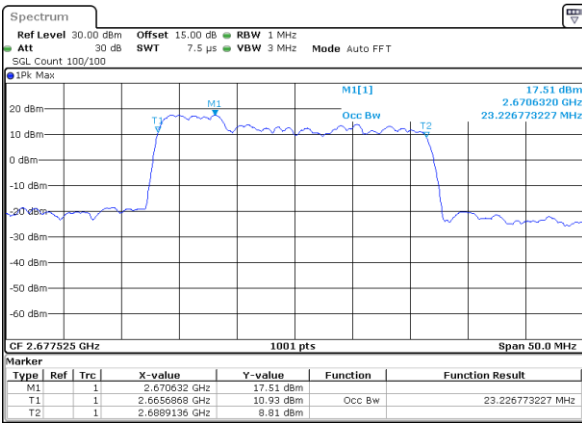

LTE Band 41C

QPSK

Lowest Channel / 5MHz+20MHz

Date: 17, DEC, 2021 17:48:06

Lowest Channel / 10MHz+15MHz

Date: 18, DEC, 2021 01:21:12

Middle Channel / 5MHz+20MHz

Date: 17, DEC, 2021 17:51:11

Middle Channel / 10MHz+15MHz

Date: 18, DEC, 2021 01:24:17

Highest Channel / 5MHz+20MHz

Date: 17, DEC, 2021 17:55:17

Highest Channel / 10MHz+15MHz

Date: 18, DEC, 2021 01:28:23

LTE Band 41C

QPSK