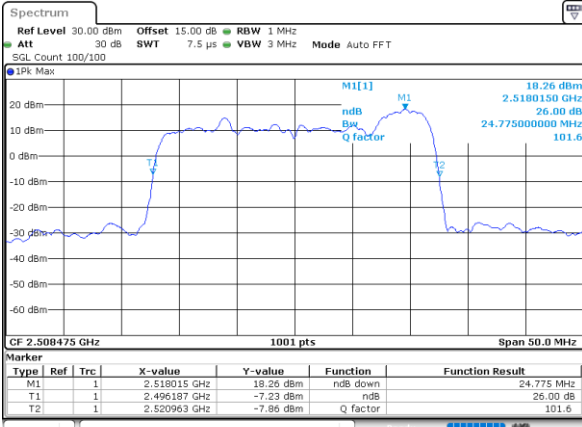

Middle Channel / 15MHz+20MHz

Date: 18 DEC 2021 08:48:07

Highest Channel / 15MHz+15MHz

Date: 18 DEC 2021 10:50:33

Highest Channel / 15MHz+20MHz

Date: 18 DEC 2021 08:51:11

LTE Band 41C

16QAM

Lowest Channel / 20MHz+5MHz

Date: 17, DEC, 2021 18:47:39

Lowest Channel / 20MHz+10MHz

Date: 17, DEC, 2021 19:44:20

Middle Channel / 20MHz+5MHz

Date: 17, DEC, 2021 18:50:44

Middle Channel / 20MHz+10MHz

Date: 17, DEC, 2021 19:47:25

Highest Channel / 20MHz+5MHz

Date: 17, DEC, 2021 18:53:50

Highest Channel / 20MHz+10MHz

Date: 17, DEC, 2021 19:50:31

LTE Band 41C

16QAM

Lowest Channel / 20MHz+15MHz

Date: 17, DEC, 2021 23:11:20