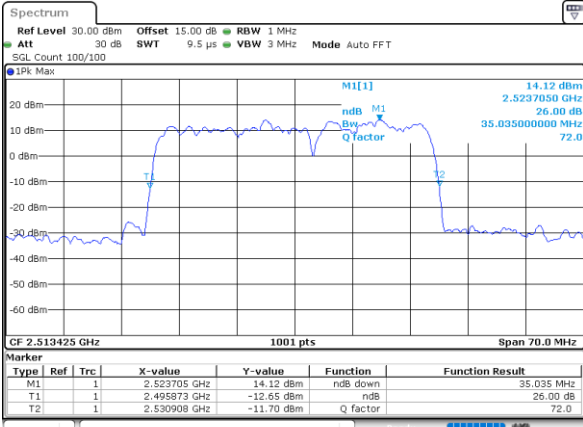

Lowest Channel / 20MHz+10MHz

Date: 17, DEC, 2021 19:43:50

Middle Channel / 20MHz+5MHz

Date: 17, DEC, 2021 18:50:14

Middle Channel / 20MHz+10MHz

Date: 17, DEC, 2021 19:46:55

Highest Channel / 20MHz+5MHz

Date: 17, DEC, 2021 18:54:21

Highest Channel / 20MHz+10MHz

Date: 17, DEC, 2021 19:51:02

LTE Band 41C

64QAM

Lowest Channel / 20MHz+15MHz

Date: 17, DEC, 2021 23:13:58

Lowest Channel / 20MHz+20MHz

Date: 17, DEC, 2021 16:50:16

Middle Channel / 20MHz+15MHz

Date: 17, DEC, 2021 23:15:19

Middle Channel / 20MHz+20MHz

Date: 17, DEC, 2021 16:53:21

Highest Channel / 20MHz+15MHz

Date: 17, DEC, 2021 23:38:35

Highest Channel / 20MHz+20MHz

Date: 17, DEC, 2021 16:57:28