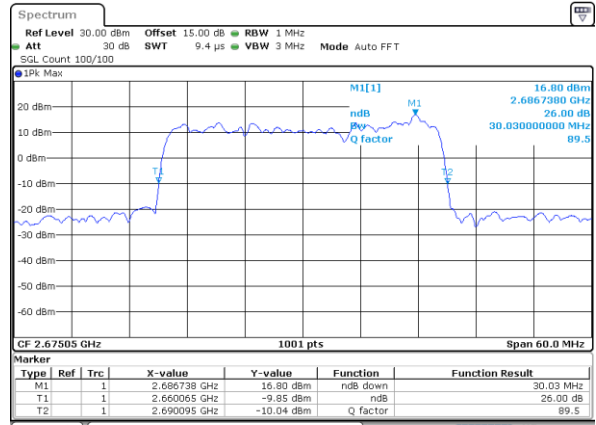

Highest Channel / 15MHz+15MHz

Date: 18.Dec.2021 10:51:01

Highest Channel / 15MHz+20MHz

Date: 18.Dec.2021 08:51:41

LTE Band 41C

64QAM

Lowest Channel / 20MHz+5MHz

Date: 17, DEC, 2021 18:47:09

Lowest Channel / 20MHz+10MHz

Date: 17, DEC, 2021 19:43:50

Middle Channel / 20MHz+5MHz

Date: 17, DEC, 2021 18:50:14

Middle Channel / 20MHz+10MHz

Date: 17, DEC, 2021 19:46:55

Highest Channel / 20MHz+5MHz

Date: 17, DEC, 2021 18:54:21

Highest Channel / 20MHz+10MHz

Date: 17, DEC, 2021 19:51:02

LTE Band 41C

64QAM

Lowest Channel / 20MHz+15MHz

Date: 17, DEC, 2021 23:13:58

Lowest Channel / 20MHz+20MHz

Date: 17, DEC, 2021 16:50:16

Middle Channel / 20MHz+15MHz

Date: 17, DEC, 2021 23:15:19

Middle Channel / 20MHz+20MHz

Date: 17, DEC, 2021 16:53:21

Highest Channel / 20MHz+15MHz

Date: 17, DEC, 2021 23:38:35

Highest Channel / 20MHz+20MHz

Date: 17, DEC, 2021 16:57:28