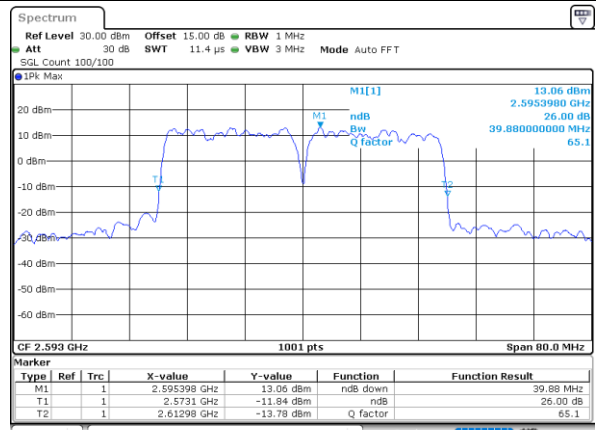

Highest Channel / 20MHz+5MHz

Date: 17, DEC, 2021 18:53:50

Highest Channel / 20MHz+10MHz

Date: 17, DEC, 2021 19:50:31

LTE Band 41C

16QAM

Lowest Channel / 20MHz+15MHz

Date: 17, DEC, 2021 23:11:20

Lowest Channel / 20MHz+20MHz

Date: 17, DEC, 2021 16:50:46

Middle Channel / 20MHz+15MHz

Date: 17, DEC, 2021 23:16:46

Middle Channel / 20MHz+20MHz

Date: 17, DEC, 2021 16:53:51

Highest Channel / 20MHz+15MHz

Date: 17, DEC, 2021 23:24:23

Highest Channel / 20MHz+20MHz

Date: 17, DEC, 2021 16:56:57

LTE Band 41C

64QAM

Lowest Channel / 5MHz+20MHz

Date: 17, DEC, 2021 17:49:37

Lowest Channel / 10MHz+15MHz

Date: 18, DEC, 2021 01:22:43