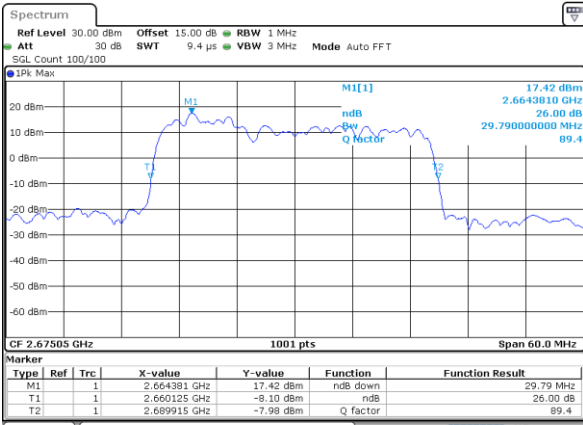

Highest Channel / 10MHz+15MHz

Date: 18, DEC, 2021 01:29:23

LTE Band 41C

16QAM

Lowest Channel / 10MHz+20MHz

Date: 18.Dec.2021 04:55:50

Lowest Channel / 15MHz+10MHz

Date: 18.Dec.2021 09:46:00

Middle Channel / 10MHz+20MHz

Date: 18.Dec.2021 04:58:53

Middle Channel / 15MHz+10MHz

Date: 18.Dec.2021 09:49:04

Highest Channel / 10MHz+20MHz

Date: 18.Dec.2021 05:02:22

Highest Channel / 15MHz+10MHz

Date: 18.Dec.2021 09:52:07

LTE Band 41C

16QAM

Lowest Channel / 15MHz+15MHz

Date: 18 DEC 2021 10:44:24

Lowest Channel / 15MHz+20MHz

Date: 18 DEC 2021 08:45:04

Middle Channel / 15MHz+15MHz

Date: 18 DEC 2021 10:47:27

Middle Channel / 15MHz+20MHz

Date: 18 DEC 2021 08:48:07

Highest Channel / 15MHz+15MHz

Date: 18 DEC 2021 10:50:33

Highest Channel / 15MHz+20MHz

Date: 18 DEC 2021 08:51:11

LTE Band 41C

16QAM