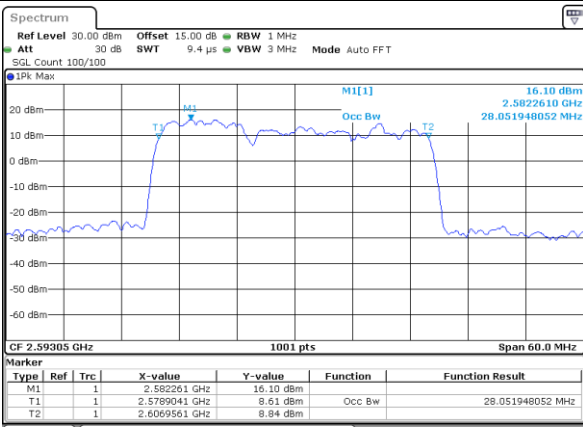

Middle Channel / 10MHz+15MHz

Date: 18, DEC, 2021 01:24:17

Highest Channel / 5MHz+20MHz

Date: 17, DEC, 2021 17:55:17

Highest Channel / 10MHz+15MHz

Date: 18, DEC, 2021 01:28:23

LTE Band 41C

QPSK

Lowest Channel / 10MHz+20MHz

Date: 18.Dec.2021 04:53:50

Lowest Channel / 15MHz+10MHz

Date: 18.Dec.2021 09:44:00

Middle Channel / 10MHz+20MHz

Date: 18.Dec.2021 04:56:53

Middle Channel / 15MHz+10MHz

Date: 18.Dec.2021 09:47:03

Highest Channel / 10MHz+20MHz

Date: 18.Dec.2021 05:01:22

Highest Channel / 15MHz+10MHz

Date: 18.Dec.2021 09:51:08

LTE Band 41C

QPSK

Lowest Channel / 15MHz+15MHz

Date: 18_DEC.2021 10:42:24