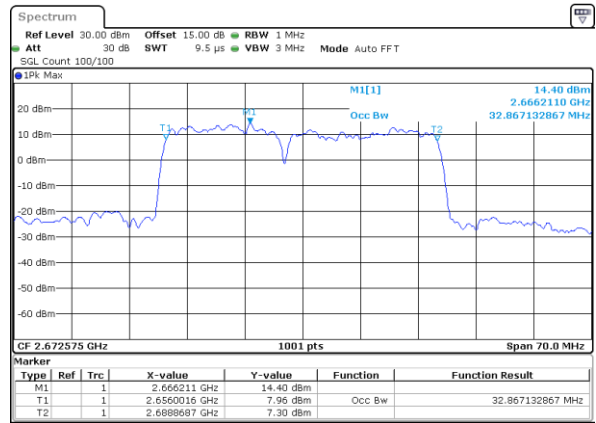

Highest Channel / 15MHz+10MHz

Date: 18.Dec.2021 09:50:38

LTE Band 41C

16QAM

Lowest Channel / 15MHz+15MHz

Date: 18.Dec.2021 10:42:54

Lowest Channel / 15MHz+20MHz

Date: 18.Dec.2021 08:43:34

Middle Channel / 15MHz+15MHz

Date: 18.Dec.2021 10:45:57

Middle Channel / 15MHz+20MHz

Date: 18.Dec.2021 08:46:37

Highest Channel / 15MHz+15MHz

Date: 18.Dec.2021 10:49:01

Highest Channel / 15MHz+20MHz

Date: 18.Dec.2021 08:49:41

LTE Band 41C

16QAM

Lowest Channel / 20MHz+5MHz

Date: 17, DEC, 2021 18:46:08

Lowest Channel / 20MHz+10MHz

Date: 17, DEC, 2021 19:42:50

Middle Channel / 20MHz+5MHz

Date: 17, DEC, 2021 18:49:13

Middle Channel / 20MHz+10MHz

Date: 17, DEC, 2021 19:45:55

Highest Channel / 20MHz+5MHz

Date: 17, DEC, 2021 18:52:20

Highest Channel / 20MHz+10MHz

Date: 17, DEC, 2021 19:49:01

LTE Band 41C

16QAM