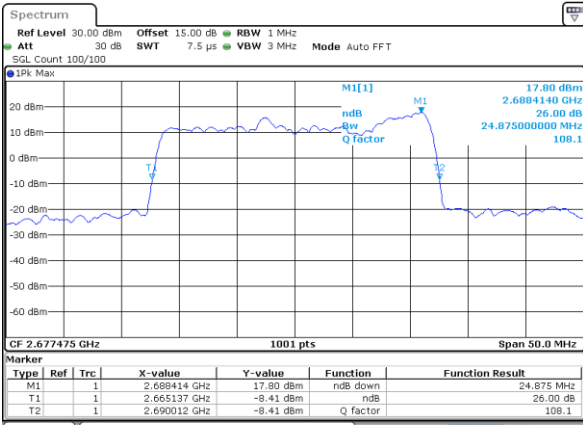

Highest Channel / 15MHz+15MHz

Date: 18.Dec.2021 10:51:01

Highest Channel / 15MHz+20MHz

Date: 18.Dec.2021 08:51:41

LTE Band 41C

64QAM

Lowest Channel / 20MHz+5MHz

Date: 17, DEC, 2021 18:47:09

Lowest Channel / 20MHz+10MHz

Date: 17, DEC, 2021 19:43:50

Middle Channel / 20MHz+5MHz

Date: 17, DEC, 2021 18:50:14

Middle Channel / 20MHz+10MHz

Date: 17, DEC, 2021 19:46:55

Highest Channel / 20MHz+5MHz

Date: 17, DEC, 2021 18:54:21

Highest Channel / 20MHz+10MHz

Date: 17, DEC, 2021 19:51:02

LTE Band 41C

64QAM

Lowest Channel / 20MHz+15MHz

Date: 17, DEC, 2021 23:13:58

Lowest Channel / 20MHz+20MHz

Date: 17, DEC, 2021 16:50:16

Middle Channel / 20MHz+15MHz

Date: 17, DEC, 2021 23:15:19

Middle Channel / 20MHz+20MHz

Date: 17, DEC, 2021 16:53:21

Highest Channel / 20MHz+15MHz

Date: 17, DEC, 2021 23:38:35

Highest Channel / 20MHz+20MHz

Date: 17, DEC, 2021 16:57:28