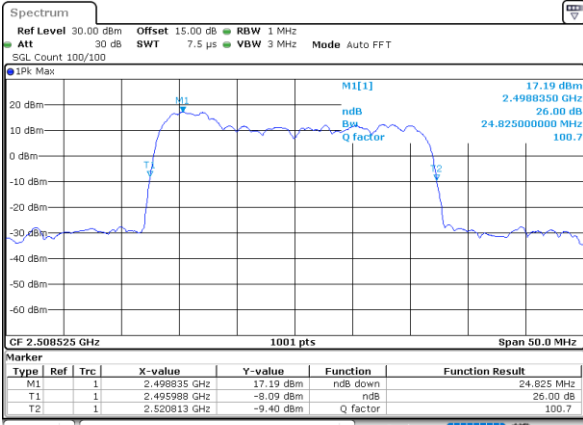

Lowest Channel / 20MHz+20MHz

Date: 17, DEC, 2021 16:50:46

Middle Channel / 20MHz+15MHz

Date: 17, DEC, 2021 23:16:46

Middle Channel / 20MHz+20MHz

Date: 17, DEC, 2021 16:53:51

Highest Channel / 20MHz+15MHz

Date: 17, DEC, 2021 23:24:23

Highest Channel / 20MHz+20MHz

Date: 17, DEC, 2021 16:56:57

LTE Band 41C

64QAM

Lowest Channel / 5MHz+20MHz

Date: 17, DEC, 2021 17:49:37

Lowest Channel / 10MHz+15MHz

Date: 18, DEC, 2021 01:22:43

Middle Channel / 5MHz+20MHz

Date: 17, DEC, 2021 17:52:42

Middle Channel / 10MHz+15MHz

Date: 18, DEC, 2021 01:25:48

Highest Channel / 5MHz+20MHz

Date: 17, DEC, 2021 17:56:48

Highest Channel / 10MHz+15MHz

Date: 18, DEC, 2021 01:29:53