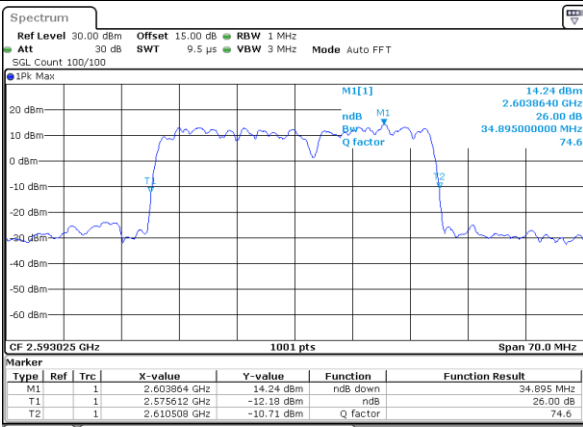

Lowest Channel / 20MHz+10MHz

Date: 17, DEC, 2021 19:43:50

Middle Channel / 20MHz+5MHz

Date: 17, DEC, 2021 18:50:14

Middle Channel / 20MHz+10MHz

Date: 17, DEC, 2021 19:46:55

Highest Channel / 20MHz+5MHz

Date: 17, DEC, 2021 18:54:21

Highest Channel / 20MHz+10MHz

Date: 17, DEC, 2021 19:51:02

LTE Band 41C

64QAM

Lowest Channel / 20MHz+15MHz

Date: 17, DEC, 2021 23:13:58

Lowest Channel / 20MHz+20MHz

Date: 17, DEC, 2021 16:50:16

Middle Channel / 20MHz+15MHz

Date: 17, DEC, 2021 23:15:19

Middle Channel / 20MHz+20MHz

Date: 17, DEC, 2021 16:53:21

Highest Channel / 20MHz+15MHz

Date: 17, DEC, 2021 23:38:35

Highest Channel / 20MHz+20MHz

Date: 17, DEC, 2021 16:57:28