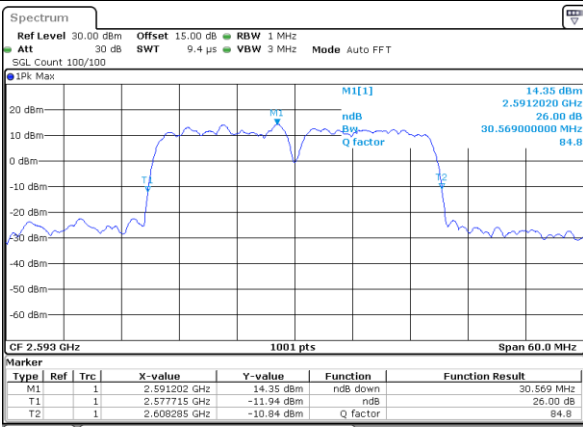

Middle Channel / 10MHz+20MHz

Date: 18.Dec.2021 04:58:53

Middle Channel / 15MHz+10MHz

Date: 18.Dec.2021 09:49:04

Highest Channel / 10MHz+20MHz

Date: 18.Dec.2021 05:02:22

Highest Channel / 15MHz+10MHz

Date: 18.Dec.2021 09:52:07

LTE Band 41C

16QAM

Lowest Channel / 15MHz+15MHz

Date: 18 DEC 2021 10:44:24

Lowest Channel / 15MHz+20MHz

Date: 18 DEC 2021 08:45:04

Middle Channel / 15MHz+15MHz

Date: 18 DEC 2021 10:47:27

Middle Channel / 15MHz+20MHz

Date: 18 DEC 2021 08:48:07

Highest Channel / 15MHz+15MHz

Date: 18 DEC 2021 10:50:33

Highest Channel / 15MHz+20MHz

Date: 18 DEC 2021 08:51:11

LTE Band 41C

16QAM