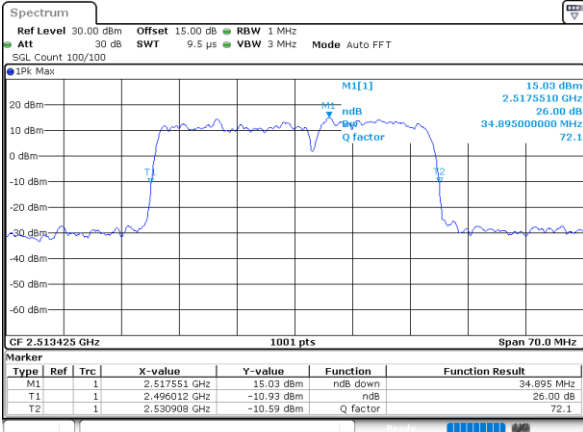

Middle Channel / 20MHz+10MHz

Date: 17, DEC, 2021 19:47:56

Highest Channel / 20MHz+5MHz

Date: 17, DEC, 2021 18:53:20

Highest Channel / 20MHz+10MHz

Date: 17, DEC, 2021 19:50:01

LTE Band 41C

QPSK

Lowest Channel / 20MHz+15MHz

Date: 17, DEC, 2021 23:09:38

Lowest Channel / 20MHz+20MHz

Date: 17, DEC, 2021 16:51:17

Middle Channel / 20MHz+15MHz

Date: 17, DEC, 2021 23:18:45

Middle Channel / 20MHz+20MHz

Date: 17, DEC, 2021 16:54:22