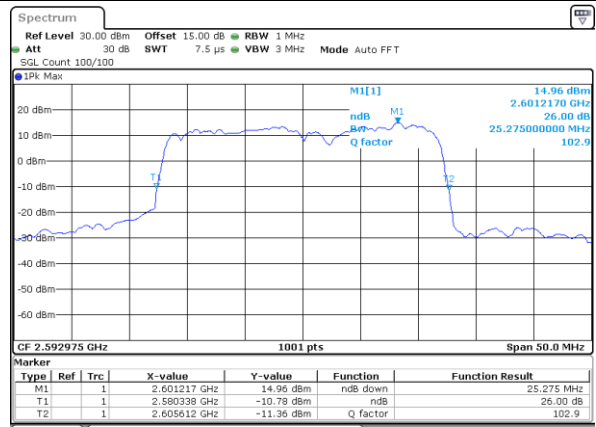

Middle Channel / 5MHz+20MHz

Date: 17, DEC, 2021 17:52:42

Middle Channel / 10MHz+15MHz

Date: 18, DEC, 2021 01:25:48

Highest Channel / 5MHz+20MHz

Date: 17, DEC, 2021 17:56:48

Highest Channel / 10MHz+15MHz

Date: 18, DEC, 2021 01:29:53

LTE Band 41C

64QAM

Lowest Channel / 10MHz+20MHz

Date: 18.Dec.2021 04:55:20

Lowest Channel / 15MHz+10MHz

Date: 18.Dec.2021 09:45:30

Middle Channel / 10MHz+20MHz

Date: 18.Dec.2021 04:58:23

Middle Channel / 15MHz+10MHz

Date: 18.Dec.2021 09:48:34

Highest Channel / 10MHz+20MHz

Date: 18.Dec.2021 05:02:52

Highest Channel / 15MHz+10MHz

Date: 18.Dec.2021 09:52:38

LTE Band 41C

64QAM