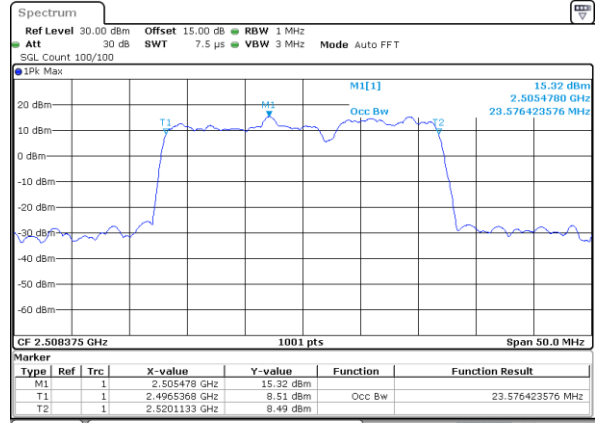

Lowest Channel / 5MHz+20MHz

Date: 17, DEC, 2021 17:48:37

Lowest Channel / 10MHz+15MHz

Date: 18, DEC, 2021 01:21:42

Middle Channel / 5MHz+20MHz

Date: 17, DEC, 2021 17:51:42

Middle Channel / 10MHz+15MHz

Date: 18, DEC, 2021 01:24:47

Highest Channel / 5MHz+20MHz

Date: 17, DEC, 2021 17:54:47

Highest Channel / 10MHz+15MHz

Date: 18, DEC, 2021 01:27:53

LTE Band 41C

16QAM

Lowest Channel / 10MHz+20MHz

Date: 18.Dec.2021 04:54:20

Lowest Channel / 15MHz+10MHz

Date: 18.Dec.2021 09:44:30

Middle Channel / 10MHz+20MHz

Date: 18.Dec.2021 04:57:23

Middle Channel / 15MHz+10MHz

Date: 18.Dec.2021 09:47:34

Highest Channel / 10MHz+20MHz

Date: 18.Dec.2021 05:00:27

Highest Channel / 15MHz+10MHz

Date: 18.Dec.2021 09:50:38

LTE Band 41C

16QAM

Lowest Channel / 15MHz+15MHz

Date: 18.Dec.2021 10:42:54

Lowest Channel / 15MHz+20MHz

Date: 18.Dec.2021 08:43:34