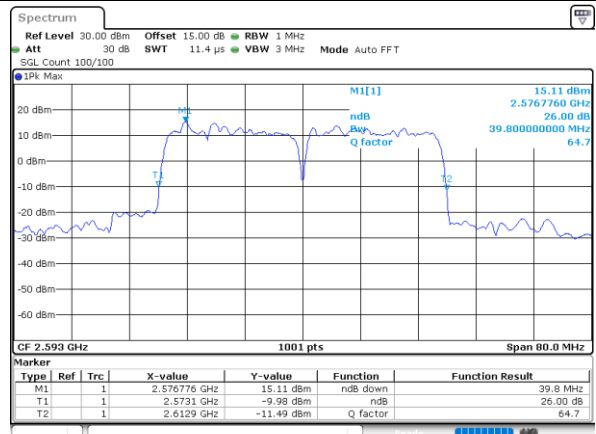

Middle Channel / 20MHz+10MHz

Date: 17, DEC, 2021 19:47:56

Highest Channel / 20MHz+5MHz

Date: 17, DEC, 2021 18:53:20

Highest Channel / 20MHz+10MHz

Date: 17, DEC, 2021 19:50:01

LTE Band 41C

QPSK

Lowest Channel / 20MHz+15MHz

Date: 17, DEC, 2021 23:09:38

Lowest Channel / 20MHz+20MHz

Date: 17, DEC, 2021 16:51:17

Middle Channel / 20MHz+15MHz

Date: 17, DEC, 2021 23:18:45

Middle Channel / 20MHz+20MHz

Date: 17, DEC, 2021 16:54:22

Highest Channel / 20MHz+15MHz

Date: 17, DEC, 2021 23:21:21

Highest Channel / 20MHz+20MHz

Date: 17, DEC, 2021 16:56:27

LTE Band 41C

16QAM

Lowest Channel / 5MHz+20MHz

Date: 17, DEC, 2021 17:50:07