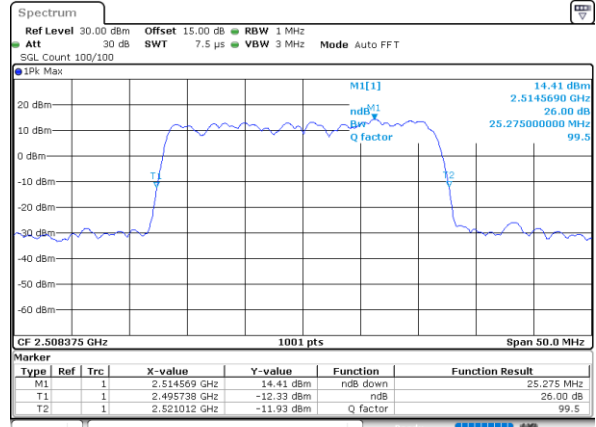

Middle Channel / 5MHz+20MHz

Date: 17, DEC, 2021 17:52:42

Middle Channel / 10MHz+15MHz

Date: 18, DEC, 2021 01:25:48

Highest Channel / 5MHz+20MHz

Date: 17, DEC, 2021 17:56:48

Highest Channel / 10MHz+15MHz

Date: 18, DEC, 2021 01:29:53

LTE Band 41C

64QAM

Lowest Channel / 10MHz+20MHz

Date: 18.Dec.2021 04:55:20

Lowest Channel / 15MHz+10MHz

Date: 18.Dec.2021 09:45:30

Middle Channel / 10MHz+20MHz

Date: 18.Dec.2021 04:58:23

Middle Channel / 15MHz+10MHz

Date: 18.Dec.2021 09:48:34

Highest Channel / 10MHz+20MHz

Date: 18.Dec.2021 05:02:52

Highest Channel / 15MHz+10MHz

Date: 18.Dec.2021 09:52:38

LTE Band 41C

64QAM

Lowest Channel / 15MHz+15MHz

Date: 18.Dec.2021 10:43:54

Lowest Channel / 15MHz+20MHz

Date: 18.Dec.2021 08:44:34

Middle Channel / 15MHz+15MHz

Date: 18.Dec.2021 10:46:57

Middle Channel / 15MHz+20MHz

Date: 18.Dec.2021 08:47:37