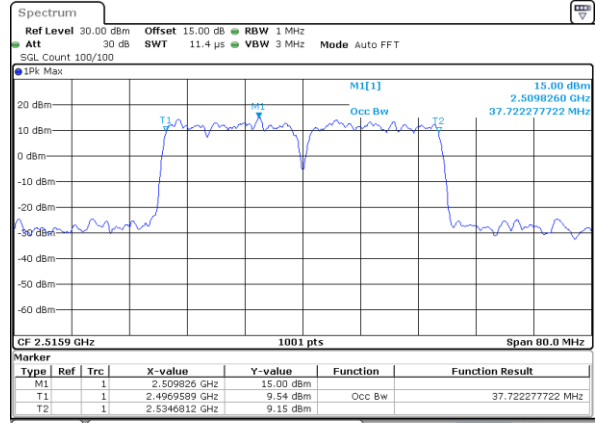

Middle Channel / 20MHz+5MHz

Date: 17, DEC, 2021 18:48:43

Middle Channel / 20MHz+10MHz

Date: 17, DEC, 2021 19:45:24

Highest Channel / 20MHz+5MHz

Date: 17, DEC, 2021 18:52:50

Highest Channel / 20MHz+10MHz

Date: 17, DEC, 2021 19:49:31

LTE Band 41C

QPSK

Lowest Channel / 20MHz+15MHz

Date: 17, DEC, 2021 23:10:11

Lowest Channel / 20MHz+20MHz

Date: 17, DEC, 2021 16:48:45

Middle Channel / 20MHz+15MHz

Date: 17, DEC, 2021 23:18:15

Middle Channel / 20MHz+20MHz

Date: 17, DEC, 2021 16:51:50

Highest Channel / 20MHz+15MHz

Date: 17, DEC, 2021 23:20:27

Highest Channel / 20MHz+20MHz

Date: 17, DEC, 2021 16:55:57

LTE Band 41C

16QAM