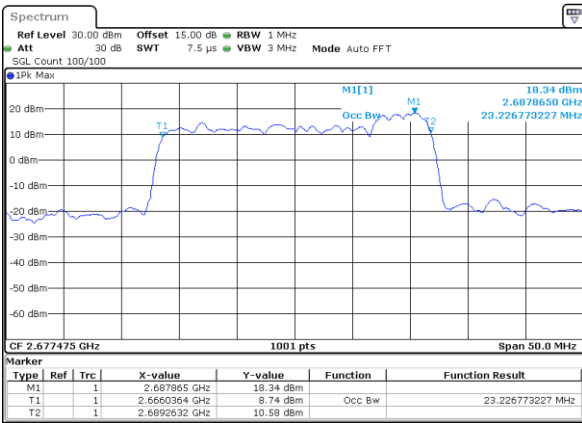

Highest Channel / 15MHz+20MHz

Date: 18_DEC.2021 08:50:11

LTE Band 41C

QPSK

Lowest Channel / 20MHz+5MHz

Date: 17, DEC, 2021 18:45:38

Lowest Channel / 20MHz+10MHz

Date: 17, DEC, 2021 19:42:19

Middle Channel / 20MHz+5MHz

Date: 17, DEC, 2021 18:48:43

Middle Channel / 20MHz+10MHz

Date: 17, DEC, 2021 19:45:24

Highest Channel / 20MHz+5MHz

Date: 17, DEC, 2021 18:52:50

Highest Channel / 20MHz+10MHz

Date: 17, DEC, 2021 19:49:31

LTE Band 41C

QPSK

Lowest Channel / 20MHz+15MHz

Date: 17, DEC, 2021 23:10:11

Lowest Channel / 20MHz+20MHz

Date: 17, DEC, 2021 16:48:45

Middle Channel / 20MHz+15MHz

Date: 17, DEC, 2021 23:18:15