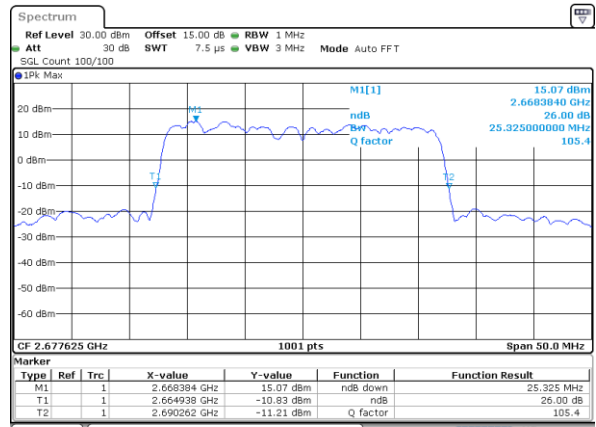

Highest Channel / 20MHz+20MHz

Date: 17, DEC, 2021 16:56:57

LTE Band 41C

64QAM

Lowest Channel / 5MHz+20MHz

Date: 17, DEC, 2021 17:49:37

Lowest Channel / 10MHz+15MHz

Date: 18, DEC, 2021 01:22:43

Middle Channel / 5MHz+20MHz

Date: 17, DEC, 2021 17:52:42

Middle Channel / 10MHz+15MHz

Date: 18, DEC, 2021 01:25:48

Highest Channel / 5MHz+20MHz

Date: 17, DEC, 2021 17:56:48

Highest Channel / 10MHz+15MHz

Date: 18, DEC, 2021 01:29:53

LTE Band 41C

64QAM

Lowest Channel / 10MHz+20MHz

Date: 18.Dec.2021 04:55:20

Lowest Channel / 15MHz+10MHz

Date: 18.Dec.2021 09:45:30

Middle Channel / 10MHz+20MHz

Date: 18.Dec.2021 04:58:23

Middle Channel / 15MHz+10MHz

Date: 18.Dec.2021 09:48:34

Highest Channel / 10MHz+20MHz

Date: 18.Dec.2021 05:02:52

Highest Channel / 15MHz+10MHz

Date: 18.Dec.2021 09:52:38

LTE Band 41C

64QAM