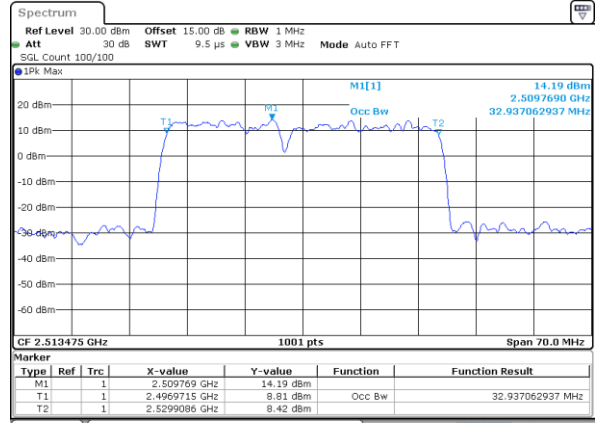

Lowest Channel / 10MHz+20MHz

Date: 18.Dec.2021 04:53:50

Lowest Channel / 15MHz+10MHz

Date: 18.Dec.2021 09:44:00

Middle Channel / 10MHz+20MHz

Date: 18.Dec.2021 04:56:53

Middle Channel / 15MHz+10MHz

Date: 18.Dec.2021 09:47:03

Highest Channel / 10MHz+20MHz

Date: 18.Dec.2021 05:01:22

Highest Channel / 15MHz+10MHz

Date: 18.Dec.2021 09:51:08

LTE Band 41C

QPSK

Lowest Channel / 15MHz+15MHz

Date: 18_DEC.2021 10:42:24

Lowest Channel / 15MHz+20MHz

Date: 18_DEC.2021 08:43:04

Middle Channel / 15MHz+15MHz

Date: 18_DEC.2021 10:45:27

Middle Channel / 15MHz+20MHz

Date: 18_DEC.2021 08:46:07

Highest Channel / 15MHz+15MHz

Date: 18_DEC.2021 10:49:33