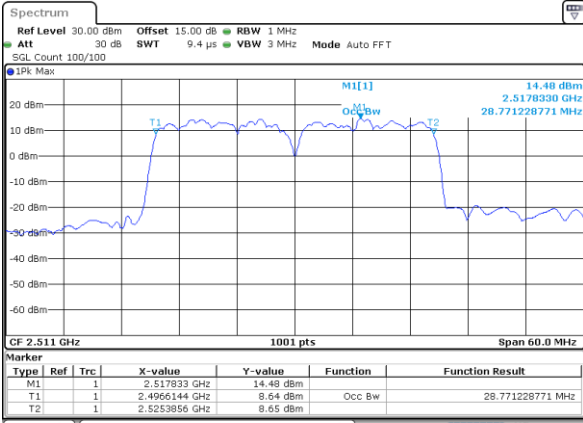

Lowest Channel / 10MHz+20MHz

Date: 18.Dec.2021 04:53:50

Lowest Channel / 15MHz+10MHz

Date: 18.Dec.2021 09:44:00

Middle Channel / 10MHz+20MHz

Date: 18.Dec.2021 04:56:53

Middle Channel / 15MHz+10MHz

Date: 18.Dec.2021 09:47:03

Highest Channel / 10MHz+20MHz

Date: 18.Dec.2021 05:01:22

Highest Channel / 15MHz+10MHz

Date: 18.Dec.2021 09:51:08

LTE Band 41C

QPSK

Lowest Channel / 15MHz+15MHz

Date: 18_DEC.2021 10:42:24

Lowest Channel / 15MHz+20MHz

Date: 18_DEC.2021 08:43:04

Middle Channel / 15MHz+15MHz

Date: 18_DEC.2021 10:45:27

Middle Channel / 15MHz+20MHz

Date: 18_DEC.2021 08:46:07

Highest Channel / 15MHz+15MHz

Date: 18_DEC.2021 10:49:33