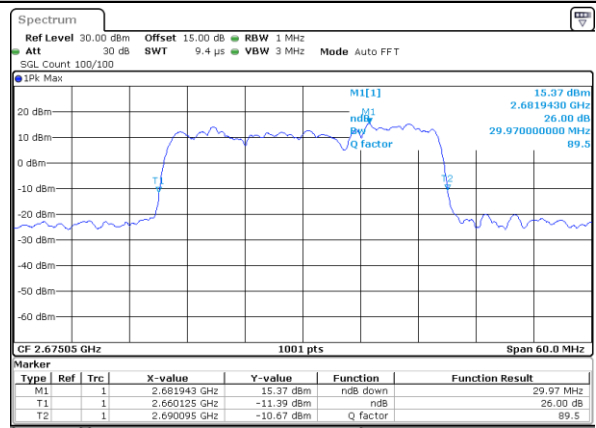

Middle Channel / 15MHz+20MHz

Date: 18 DEC 2021 08:48:07

Highest Channel / 15MHz+15MHz

Date: 18 DEC 2021 10:50:33

Highest Channel / 15MHz+20MHz

Date: 18 DEC 2021 08:51:11

LTE Band 41C

16QAM

Lowest Channel / 20MHz+5MHz

Date: 17, DEC, 2021 18:47:39

Lowest Channel / 20MHz+10MHz

Date: 17, DEC, 2021 19:44:20

Middle Channel / 20MHz+5MHz

Date: 17, DEC, 2021 18:50:44

Middle Channel / 20MHz+10MHz

Date: 17, DEC, 2021 19:47:25

Highest Channel / 20MHz+5MHz

Date: 17, DEC, 2021 18:53:50

Highest Channel / 20MHz+10MHz

Date: 17, DEC, 2021 19:50:31

LTE Band 41C

16QAM

Lowest Channel / 20MHz+15MHz

Date: 17, DEC, 2021 23:11:20