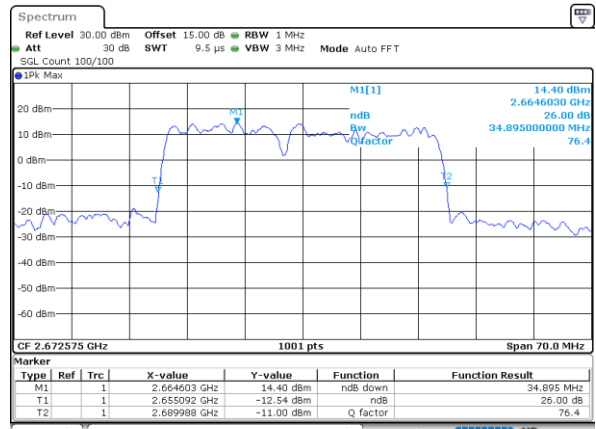

Middle Channel / 15MHz+10MHz

Date: 18.Dec.2021 09:48:34

Highest Channel / 10MHz+20MHz

Date: 18.Dec.2021 05:02:52

Highest Channel / 15MHz+10MHz

Date: 18.Dec.2021 09:52:38

LTE Band 41C

64QAM

Lowest Channel / 15MHz+15MHz

Date: 18.Dec.2021 10:43:54

Lowest Channel / 15MHz+20MHz

Date: 18.Dec.2021 08:44:34

Middle Channel / 15MHz+15MHz

Date: 18.Dec.2021 10:46:57

Middle Channel / 15MHz+20MHz

Date: 18.Dec.2021 08:47:37

Highest Channel / 15MHz+15MHz

Date: 18.Dec.2021 10:51:01

Highest Channel / 15MHz+20MHz

Date: 18.Dec.2021 08:51:41

LTE Band 41C

64QAM

Lowest Channel / 20MHz+5MHz

Date: 17, DEC, 2021 18:47:09