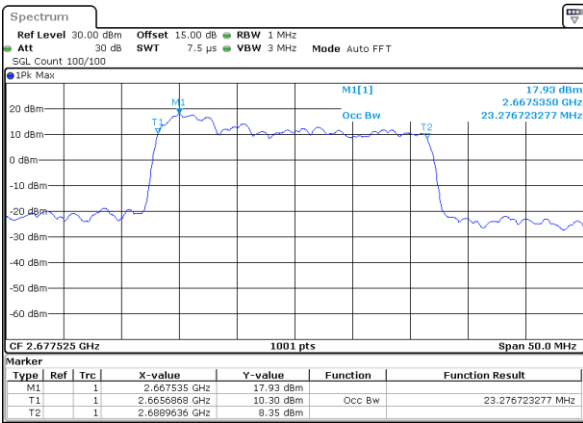

Highest Channel / 20MHz+15MHz

Date: 17 DEC 2021 23:22:00

Highest Channel / 20MHz+20MHz

Date: 17 DEC 2021 16:55:27

LTE Band 41C

64QAM

Lowest Channel / 5MHz+20MHz

Date: 17, DEC, 2021 17:49:07

Lowest Channel / 10MHz+15MHz

Date: 18, DEC, 2021 01:22:13

Middle Channel / 5MHz+20MHz

Date: 17, DEC, 2021 17:52:12

Middle Channel / 10MHz+15MHz

Date: 18, DEC, 2021 01:25:18

Highest Channel / 5MHz+20MHz

Date: 17, DEC, 2021 17:54:17

Highest Channel / 10MHz+15MHz

Date: 18, DEC, 2021 01:27:23