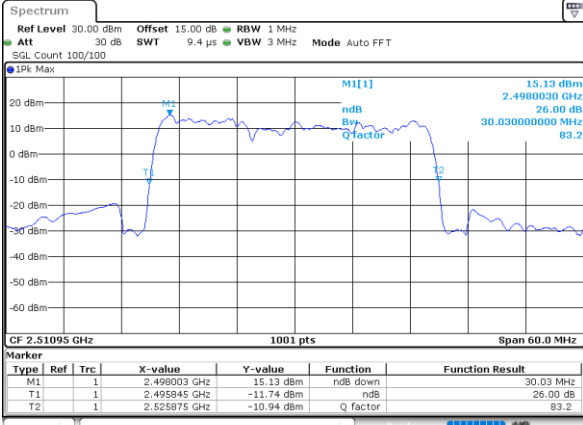

Lowest Channel / 10MHz+15MHz

Date: 18, DEC, 2021 01:23:13

Middle Channel / 5MHz+20MHz

Date: 17, DEC, 2021 17:53:12

Middle Channel / 10MHz+15MHz

Date: 18, DEC, 2021 01:26:18

Highest Channel / 5MHz+20MHz

Date: 17, DEC, 2021 17:56:17

Highest Channel / 10MHz+15MHz

Date: 18, DEC, 2021 01:29:23

LTE Band 41C

16QAM

Lowest Channel / 10MHz+20MHz

Date: 18.Dec.2021 04:55:50

Lowest Channel / 15MHz+10MHz

Date: 18.Dec.2021 09:46:00

Middle Channel / 10MHz+20MHz

Date: 18.Dec.2021 04:58:53

Middle Channel / 15MHz+10MHz

Date: 18.Dec.2021 09:49:04

Highest Channel / 10MHz+20MHz

Date: 18.Dec.2021 05:02:22

Highest Channel / 15MHz+10MHz

Date: 18.Dec.2021 09:52:07