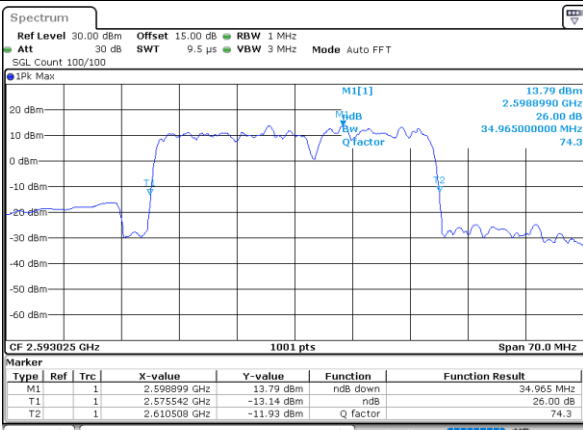

Highest Channel / 20MHz+5MHz

Date: 17, DEC, 2021 18:53:50

Highest Channel / 20MHz+10MHz

Date: 17, DEC, 2021 19:50:31

LTE Band 41C

16QAM

Lowest Channel / 20MHz+15MHz

Date: 17, DEC, 2021 23:11:20

Lowest Channel / 20MHz+20MHz

Date: 17, DEC, 2021 16:50:46

Middle Channel / 20MHz+15MHz

Date: 17, DEC, 2021 23:16:46

Middle Channel / 20MHz+20MHz

Date: 17, DEC, 2021 16:53:51

Highest Channel / 20MHz+15MHz

Date: 17, DEC, 2021 23:24:23