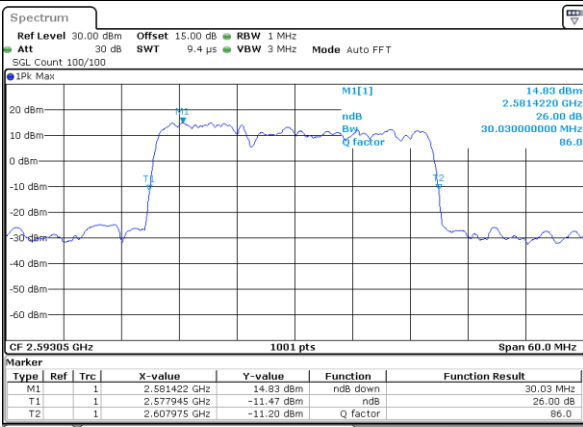

Middle Channel / 5MHz+20MHz

Date: 17, DEC, 2021 17:52:42

Middle Channel / 10MHz+15MHz

Date: 18, DEC, 2021 01:25:48

Highest Channel / 5MHz+20MHz

Date: 17, DEC, 2021 17:56:48

Highest Channel / 10MHz+15MHz

Date: 18, DEC, 2021 01:29:53

LTE Band 41C

64QAM

Lowest Channel / 10MHz+20MHz

Date: 18.Dec.2021 04:55:20

Lowest Channel / 15MHz+10MHz

Date: 18.Dec.2021 09:45:30

Middle Channel / 10MHz+20MHz

Date: 18.Dec.2021 04:58:23

Middle Channel / 15MHz+10MHz

Date: 18.Dec.2021 09:48:34

Highest Channel / 10MHz+20MHz

Date: 18.Dec.2021 05:02:52

Highest Channel / 15MHz+10MHz

Date: 18.Dec.2021 09:52:38

LTE Band 41C

64QAM