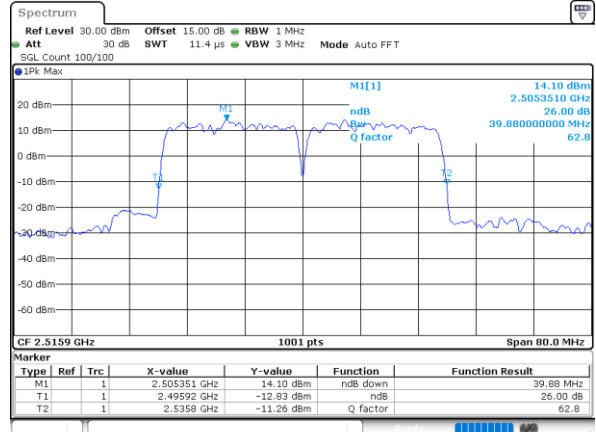

Middle Channel / 20MHz+10MHz

Date: 17, DEC, 2021 19:47:56

Highest Channel / 20MHz+5MHz

Date: 17, DEC, 2021 18:53:20

Highest Channel / 20MHz+10MHz

Date: 17, DEC, 2021 19:50:01

LTE Band 41C

QPSK

Lowest Channel / 20MHz+15MHz

Date: 17, DEC, 2021 23:09:38

Lowest Channel / 20MHz+20MHz

Date: 17, DEC, 2021 16:51:17

Middle Channel / 20MHz+15MHz

Date: 17, DEC, 2021 23:18:45

Middle Channel / 20MHz+20MHz

Date: 17, DEC, 2021 16:54:22