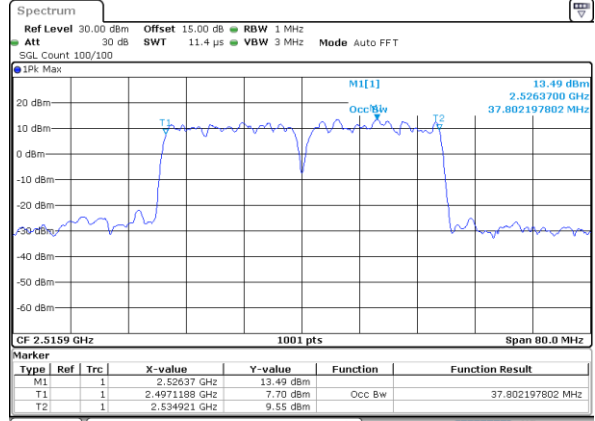

LTE Band 41C

16QAM

Lowest Channel / 20MHz+5MHz

Date: 17, DEC, 2021 18:46:08

Lowest Channel / 20MHz+10MHz

Date: 17, DEC, 2021 19:42:50

Middle Channel / 20MHz+5MHz

Date: 17, DEC, 2021 18:49:13

Middle Channel / 20MHz+10MHz

Date: 17, DEC, 2021 19:45:55

Highest Channel / 20MHz+5MHz

Date: 17, DEC, 2021 18:52:20

Highest Channel / 20MHz+10MHz

Date: 17, DEC, 2021 19:49:01

LTE Band 41C

16QAM

Lowest Channel / 20MHz+15MHz

Date: 17 DEC 2021 23:12:42

Lowest Channel / 20MHz+20MHz

Date: 17 DEC 2021 16:49:15

Middle Channel / 20MHz+15MHz

Date: 17 DEC 2021 23:16:10

Middle Channel / 20MHz+20MHz

Date: 17 DEC 2021 16:52:21

Highest Channel / 20MHz+15MHz

Date: 17 DEC 2021 23:22:00

Highest Channel / 20MHz+20MHz

Date: 17 DEC 2021 16:55:27

LTE Band 41C

64QAM

Lowest Channel / 5MHz+20MHz

Date: 17, DEC, 2021 17:49:07