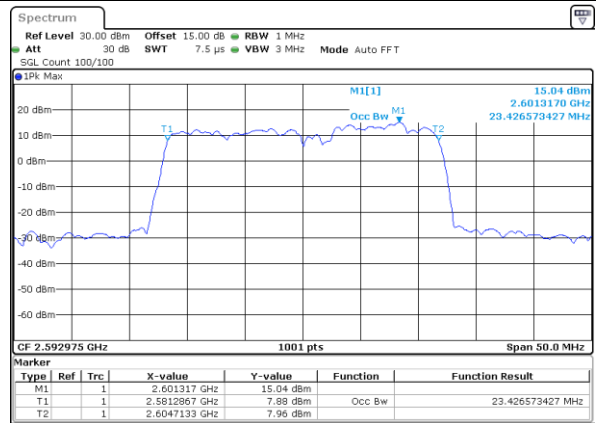

Highest Channel / 5MHz+20MHz

Date: 17, DEC, 2021 17:54:47

Highest Channel / 10MHz+15MHz

Date: 18, DEC, 2021 01:27:53

LTE Band 41C

16QAM

Lowest Channel / 10MHz+20MHz

Date: 18.Dec.2021 04:54:20

Lowest Channel / 15MHz+10MHz

Date: 18.Dec.2021 09:44:30

Middle Channel / 10MHz+20MHz

Date: 18.Dec.2021 04:57:23

Middle Channel / 15MHz+10MHz

Date: 18.Dec.2021 09:47:34

Highest Channel / 10MHz+20MHz

Date: 18.Dec.2021 05:00:27

Highest Channel / 15MHz+10MHz

Date: 18.Dec.2021 09:50:38

LTE Band 41C

16QAM

Lowest Channel / 15MHz+15MHz

Date: 18.Dec.2021 10:42:54

Lowest Channel / 15MHz+20MHz

Date: 18.Dec.2021 08:43:34