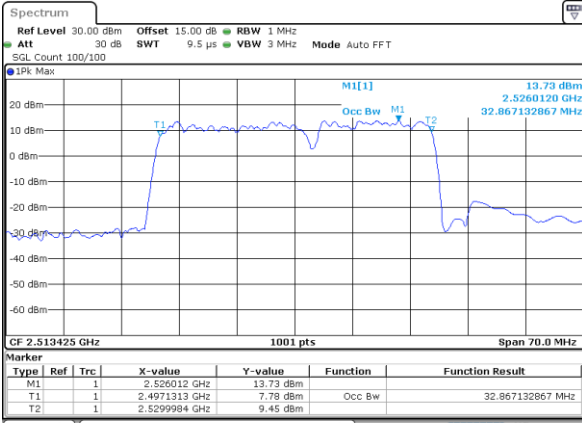

Highest Channel / 15MHz+20MHz

Date: 18_DEC.2021 08:50:11

LTE Band 41C

QPSK

Lowest Channel / 20MHz+5MHz

Date: 17, DEC, 2021 18:45:38

Lowest Channel / 20MHz+10MHz

Date: 17, DEC, 2021 19:42:19

Middle Channel / 20MHz+5MHz

Date: 17, DEC, 2021 18:48:43

Middle Channel / 20MHz+10MHz

Date: 17, DEC, 2021 19:45:24

Highest Channel / 20MHz+5MHz

Date: 17, DEC, 2021 18:52:50

Highest Channel / 20MHz+10MHz

Date: 17, DEC, 2021 19:49:31

LTE Band 41C

QPSK

Lowest Channel / 20MHz+15MHz

Date: 17, DEC, 2021 23:10:11

Lowest Channel / 20MHz+20MHz

Date: 17, DEC, 2021 16:48:45

Middle Channel / 20MHz+15MHz

Date: 17, DEC, 2021 23:18:15