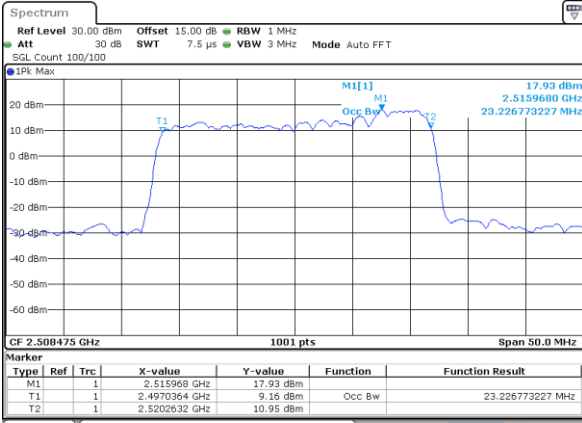

Lowest Channel / 15MHz+20MHz

Date: 18_DEC.2021 08:43:04

Middle Channel / 15MHz+15MHz

Date: 18_DEC.2021 10:45:27

Middle Channel / 15MHz+20MHz

Date: 18_DEC.2021 08:46:07

Highest Channel / 15MHz+15MHz

Date: 18_DEC.2021 10:49:33

Highest Channel / 15MHz+20MHz

Date: 18_DEC.2021 08:50:11

LTE Band 41C

QPSK

Lowest Channel / 20MHz+5MHz

Date: 17, DEC, 2021 18:45:38

Lowest Channel / 20MHz+10MHz

Date: 17, DEC, 2021 19:42:19

Middle Channel / 20MHz+5MHz

Date: 17, DEC, 2021 18:48:43

Middle Channel / 20MHz+10MHz

Date: 17, DEC, 2021 19:45:24

Highest Channel / 20MHz+5MHz

Date: 17, DEC, 2021 18:52:50

Highest Channel / 20MHz+10MHz

Date: 17, DEC, 2021 19:49:31