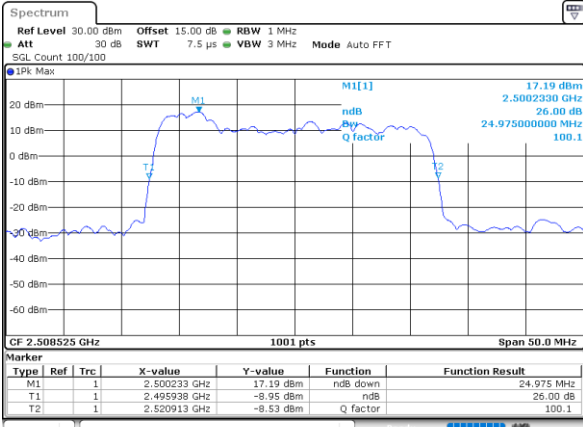

Lowest Channel / 20MHz+15MHz

Date: 17, DEC, 2021 23:09:38

Lowest Channel / 20MHz+20MHz

Date: 17, DEC, 2021 16:51:17

Middle Channel / 20MHz+15MHz

Date: 17, DEC, 2021 23:18:45

Middle Channel / 20MHz+20MHz

Date: 17, DEC, 2021 16:54:22

Highest Channel / 20MHz+15MHz

Date: 17, DEC, 2021 23:21:21

Highest Channel / 20MHz+20MHz

Date: 17, DEC, 2021 16:56:27

LTE Band 41C

16QAM

Lowest Channel / 5MHz+20MHz

Date: 17, DEC, 2021 17:50:07

Lowest Channel / 10MHz+15MHz

Date: 18, DEC, 2021 01:23:13

Middle Channel / 5MHz+20MHz

Date: 17, DEC, 2021 17:53:12

Middle Channel / 10MHz+15MHz

Date: 18, DEC, 2021 01:26:18

Highest Channel / 5MHz+20MHz

Date: 17, DEC, 2021 17:56:17