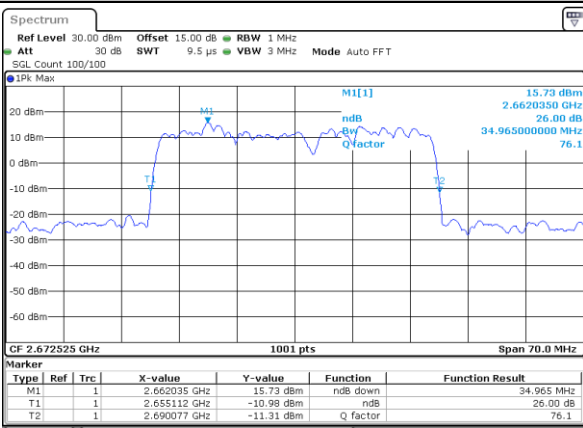

Highest Channel / 20MHz+10MHz

Date: 17, DEC, 2021 19:51:02

LTE Band 41C

64QAM

Lowest Channel / 20MHz+15MHz

Date: 17, DEC, 2021 23:13:58

Lowest Channel / 20MHz+20MHz

Date: 17, DEC, 2021 16:50:16

Middle Channel / 20MHz+15MHz

Date: 17, DEC, 2021 23:15:19

Middle Channel / 20MHz+20MHz

Date: 17, DEC, 2021 16:53:21

Highest Channel / 20MHz+15MHz

Date: 17, DEC, 2021 23:38:35

Highest Channel / 20MHz+20MHz

Date: 17, DEC, 2021 16:57:28

Occupied Bandwidth

Mode	LTE Band 41C : 99%OBW(MHz)				
QPSK					
BW	5MHz+20MHz	10MHz+15MHz	10MHz+20MHz	15MHz+10MHz	15MHz+15MHz
Lowest CH	23.23	23.63	27.87	23.23	28.77
Middle CH	23.33	23.33	28.05	23.43	28.59
Highest CH	23.23	23.48	28.29	23.43	28.53
BW	15MHz+20MHz	20MHz+5MHz	20MHz+10MHz	20MHz+15MHz	20MHz+20MHz
Lowest CH	32.94	23.23	27.81	32.87	37.72
Middle CH	32.80	23.33	27.99	32.80	37.40
Highest CH	33.01	23.23	28.11	33.08	37.48