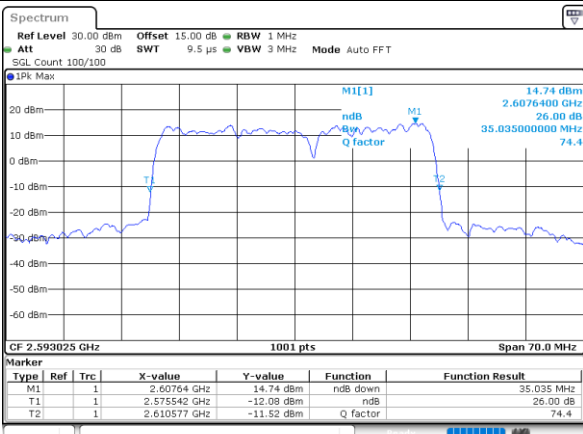

Lowest Channel / 20MHz+15MHz

Date: 17, DEC, 2021 23:09:38

Lowest Channel / 20MHz+20MHz

Date: 17, DEC, 2021 16:51:17

Middle Channel / 20MHz+15MHz

Date: 17, DEC, 2021 23:18:45

Middle Channel / 20MHz+20MHz

Date: 17, DEC, 2021 16:54:22

Highest Channel / 20MHz+15MHz

Date: 17, DEC, 2021 23:21:21

Highest Channel / 20MHz+20MHz

Date: 17, DEC, 2021 16:56:27

LTE Band 41C

16QAM

Lowest Channel / 5MHz+20MHz

Date: 17, DEC, 2021 17:50:07