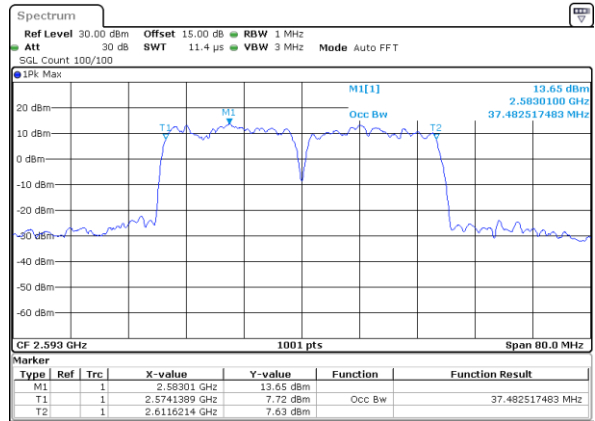

Middle Channel / 20MHz+10MHz

Date: 17, DEC, 2021 19:45:55

Highest Channel / 20MHz+5MHz

Date: 17, DEC, 2021 18:52:20

Highest Channel / 20MHz+10MHz

Date: 17, DEC, 2021 19:49:01

LTE Band 41C

16QAM

Lowest Channel / 20MHz+15MHz

Date: 17 DEC 2021 23:12:42

Lowest Channel / 20MHz+20MHz

Date: 17 DEC 2021 16:49:15

Middle Channel / 20MHz+15MHz

Date: 17 DEC 2021 23:16:10

Middle Channel / 20MHz+20MHz

Date: 17 DEC 2021 16:52:21

Highest Channel / 20MHz+15MHz

Date: 17 DEC 2021 23:22:00

Highest Channel / 20MHz+20MHz

Date: 17 DEC 2021 16:55:27

LTE Band 41C

64QAM

Lowest Channel / 5MHz+20MHz

Date: 17, DEC, 2021 17:49:07

Lowest Channel / 10MHz+15MHz

Date: 18, DEC, 2021 01:22:13

Middle Channel / 5MHz+20MHz

Date: 17, DEC, 2021 17:52:12

Middle Channel / 10MHz+15MHz

Date: 18, DEC, 2021 01:25:18

Highest Channel / 5MHz+20MHz

Date: 17, DEC, 2021 17:54:17