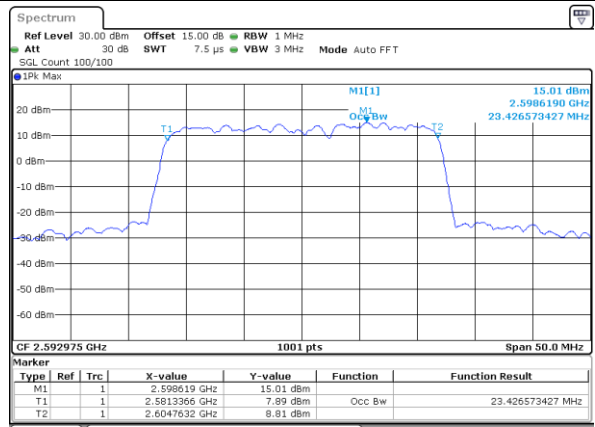

Middle Channel / 10MHz+15MHz

Date: 18, DEC, 2021 01:24:17

Highest Channel / 5MHz+20MHz

Date: 17, DEC, 2021 17:55:17

Highest Channel / 10MHz+15MHz

Date: 18, DEC, 2021 01:28:23

LTE Band 41C

QPSK

Lowest Channel / 10MHz+20MHz

Date: 18.Dec.2021 04:53:50

Lowest Channel / 15MHz+10MHz

Date: 18.Dec.2021 09:44:00

Middle Channel / 10MHz+20MHz

Date: 18.Dec.2021 04:56:53

Middle Channel / 15MHz+10MHz

Date: 18.Dec.2021 09:47:03

Highest Channel / 10MHz+20MHz

Date: 18.Dec.2021 05:01:22

Highest Channel / 15MHz+10MHz

Date: 18.Dec.2021 09:51:08

LTE Band 41C

QPSK

Lowest Channel / 15MHz+15MHz

Date: 18_DEC.2021 10:42:24