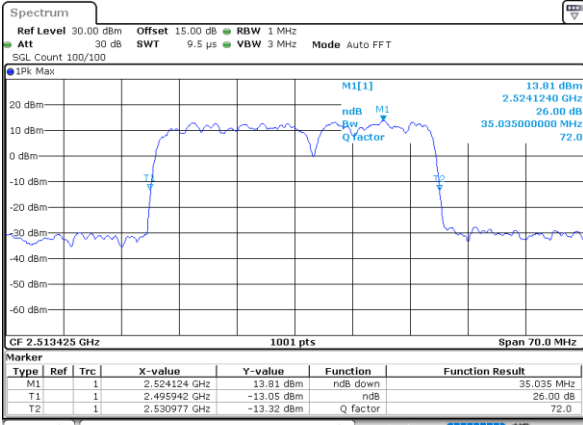

Highest Channel / 20MHz+5MHz

Date: 17, DEC, 2021 18:53:50

Highest Channel / 20MHz+10MHz

Date: 17, DEC, 2021 19:50:31

LTE Band 41C

16QAM

Lowest Channel / 20MHz+15MHz

Date: 17, DEC, 2021 23:11:20

Lowest Channel / 20MHz+20MHz

Date: 17, DEC, 2021 16:50:46

Middle Channel / 20MHz+15MHz

Date: 17, DEC, 2021 23:16:46

Middle Channel / 20MHz+20MHz

Date: 17, DEC, 2021 16:53:51

Highest Channel / 20MHz+15MHz

Date: 17, DEC, 2021 23:24:23