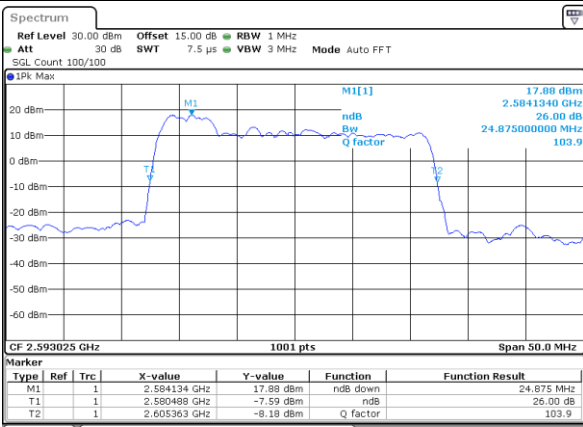

Lowest Channel / 20MHz+15MHz

Date: 17, DEC, 2021 23:09:38

Lowest Channel / 20MHz+20MHz

Date: 17, DEC, 2021 16:51:17

Middle Channel / 20MHz+15MHz

Date: 17, DEC, 2021 23:18:45

Middle Channel / 20MHz+20MHz

Date: 17, DEC, 2021 16:54:22

Highest Channel / 20MHz+15MHz

Date: 17, DEC, 2021 23:21:21

Highest Channel / 20MHz+20MHz

Date: 17, DEC, 2021 16:56:27

LTE Band 41C

16QAM

Lowest Channel / 5MHz+20MHz

Date: 17, DEC, 2021 17:50:07

Lowest Channel / 10MHz+15MHz

Date: 18, DEC, 2021 01:23:13

Middle Channel / 5MHz+20MHz

Date: 17, DEC, 2021 17:53:12

Middle Channel / 10MHz+15MHz

Date: 18, DEC, 2021 01:26:18

Highest Channel / 5MHz+20MHz

Date: 17, DEC, 2021 17:56:17