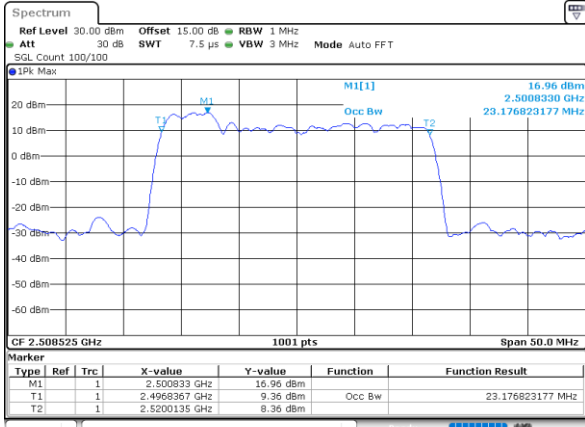

LTE Band 41C

QPSK

Lowest Channel / 20MHz+15MHz

Date: 17, DEC, 2021 23:10:11

Lowest Channel / 20MHz+20MHz

Date: 17, DEC, 2021 16:48:45

Middle Channel / 20MHz+15MHz

Date: 17, DEC, 2021 23:18:15

Middle Channel / 20MHz+20MHz

Date: 17, DEC, 2021 16:51:50

Highest Channel / 20MHz+15MHz

Date: 17, DEC, 2021 23:20:27

Highest Channel / 20MHz+20MHz

Date: 17, DEC, 2021 16:55:57

LTE Band 41C

16QAM

Lowest Channel / 5MHz+20MHz

Date: 17, DEC, 2021 17:48:37

Lowest Channel / 10MHz+15MHz

Date: 18, DEC, 2021 01:21:42

Middle Channel / 5MHz+20MHz

Date: 17, DEC, 2021 17:51:42

Middle Channel / 10MHz+15MHz

Date: 18, DEC, 2021 01:24:47