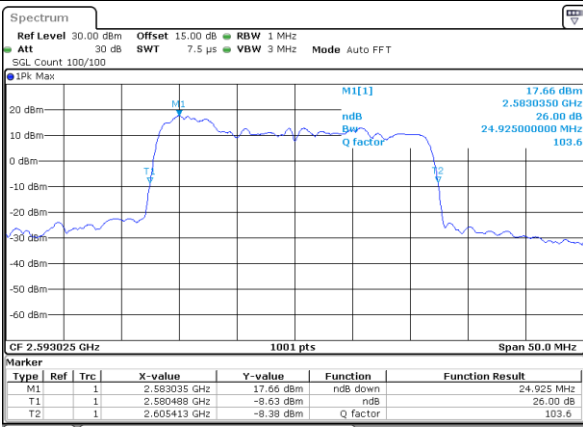

Lowest Channel / 20MHz+20MHz

Date: 17, DEC, 2021 16:50:46

Middle Channel / 20MHz+15MHz

Date: 17, DEC, 2021 23:16:46

Middle Channel / 20MHz+20MHz

Date: 17, DEC, 2021 16:53:51

Highest Channel / 20MHz+15MHz

Date: 17, DEC, 2021 23:24:23

Highest Channel / 20MHz+20MHz

Date: 17, DEC, 2021 16:56:57

LTE Band 41C

64QAM

Lowest Channel / 5MHz+20MHz

Date: 17, DEC, 2021 17:49:37

Lowest Channel / 10MHz+15MHz

Date: 18, DEC, 2021 01:22:43

Middle Channel / 5MHz+20MHz

Date: 17, DEC, 2021 17:52:42

Middle Channel / 10MHz+15MHz

Date: 18, DEC, 2021 01:25:48

Highest Channel / 5MHz+20MHz

Date: 17, DEC, 2021 17:56:48

Highest Channel / 10MHz+15MHz

Date: 18, DEC, 2021 01:29:53