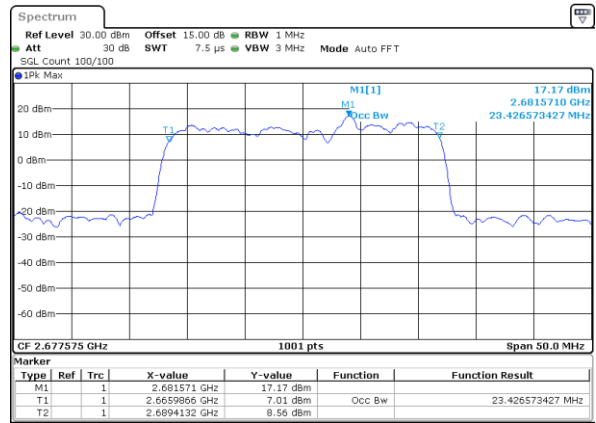

Highest Channel / 5MHz+20MHz

Date: 17, DEC, 2021 17:54:47

Highest Channel / 10MHz+15MHz

Date: 18, DEC, 2021 01:27:53

LTE Band 41C

16QAM

Lowest Channel / 10MHz+20MHz

Date: 18.Dec.2021 04:54:20

Lowest Channel / 15MHz+10MHz

Date: 18.Dec.2021 09:44:30

Middle Channel / 10MHz+20MHz

Date: 18.Dec.2021 04:57:23

Middle Channel / 15MHz+10MHz

Date: 18.Dec.2021 09:47:34

Highest Channel / 10MHz+20MHz

Date: 18.Dec.2021 05:00:27

Highest Channel / 15MHz+10MHz

Date: 18.Dec.2021 09:50:38

LTE Band 41C

16QAM

Lowest Channel / 15MHz+15MHz

Date: 18.Dec.2021 10:42:54

Lowest Channel / 15MHz+20MHz

Date: 18.Dec.2021 08:43:34