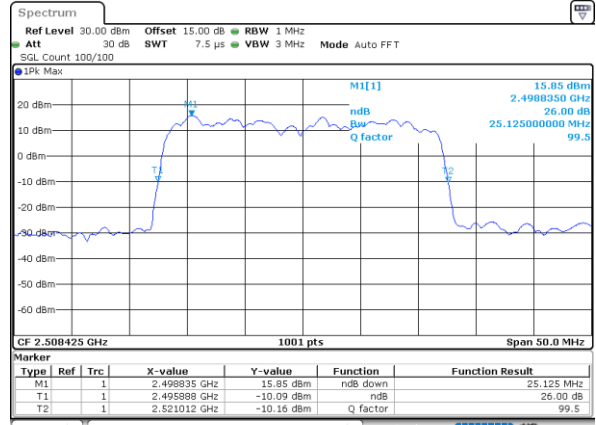

Lowest Channel / 20MHz+20MHz

Date: 17, DEC, 2021 16:50:46

Middle Channel / 20MHz+15MHz

Date: 17, DEC, 2021 23:16:46

Middle Channel / 20MHz+20MHz

Date: 17, DEC, 2021 16:53:51

Highest Channel / 20MHz+15MHz

Date: 17, DEC, 2021 23:24:23

Highest Channel / 20MHz+20MHz

Date: 17, DEC, 2021 16:56:57

LTE Band 41C

64QAM

Lowest Channel / 5MHz+20MHz

Date: 17, DEC, 2021 17:49:37

Lowest Channel / 10MHz+15MHz

Date: 18, DEC, 2021 01:22:43

Middle Channel / 5MHz+20MHz

Date: 17, DEC, 2021 17:52:42

Middle Channel / 10MHz+15MHz

Date: 18, DEC, 2021 01:25:48

Highest Channel / 5MHz+20MHz

Date: 17, DEC, 2021 17:56:48

Highest Channel / 10MHz+15MHz

Date: 18, DEC, 2021 01:29:53