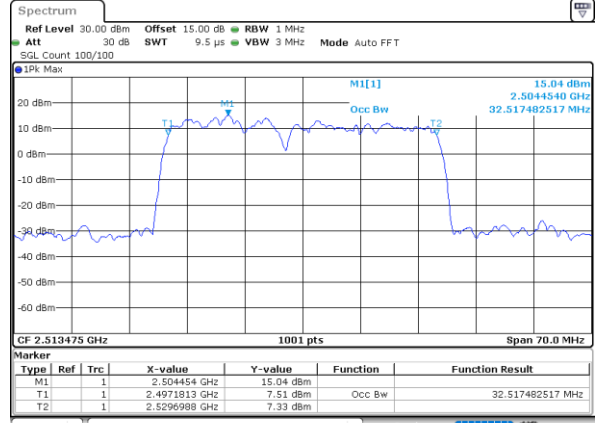

Highest Channel / 5MHz+20MHz

Date: 17, DEC, 2021 17:54:47

Highest Channel / 10MHz+15MHz

Date: 18, DEC, 2021 01:27:53

LTE Band 41C

16QAM

Lowest Channel / 10MHz+20MHz

Date: 18.Dec.2021 04:54:20

Lowest Channel / 15MHz+10MHz

Date: 18.Dec.2021 09:44:30

Middle Channel / 10MHz+20MHz

Date: 18.Dec.2021 04:57:23

Middle Channel / 15MHz+10MHz

Date: 18.Dec.2021 09:47:34

Highest Channel / 10MHz+20MHz

Date: 18.Dec.2021 05:00:27

Highest Channel / 15MHz+10MHz

Date: 18.Dec.2021 09:50:38

LTE Band 41C

16QAM

Lowest Channel / 15MHz+15MHz

Date: 18.Dec.2021 10:42:54

Lowest Channel / 15MHz+20MHz

Date: 18.Dec.2021 08:43:34

Middle Channel / 15MHz+15MHz

Date: 18.Dec.2021 10:45:57

Middle Channel / 15MHz+20MHz

Date: 18.Dec.2021 08:46:37

Highest Channel / 15MHz+15MHz

Date: 18.Dec.2021 10:49:01

Highest Channel / 15MHz+20MHz

Date: 18.Dec.2021 08:49:41