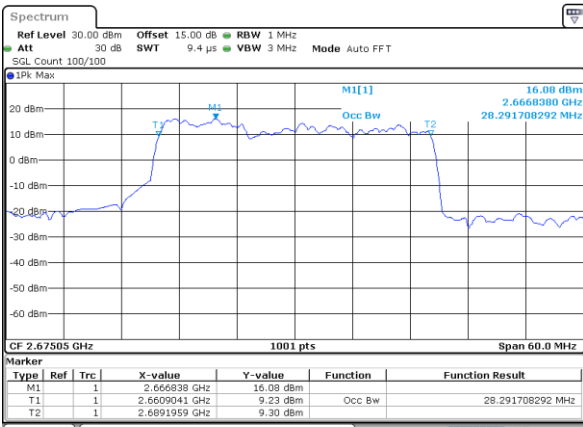

Middle Channel / 10MHz+15MHz

Date: 18, DEC, 2021 01:24:17

Highest Channel / 5MHz+20MHz

Date: 17, DEC, 2021 17:55:17

Highest Channel / 10MHz+15MHz

Date: 18, DEC, 2021 01:28:23

LTE Band 41C

QPSK

Lowest Channel / 10MHz+20MHz

Date: 18.Dec.2021 04:53:50

Lowest Channel / 15MHz+10MHz

Date: 18.Dec.2021 09:44:00

Middle Channel / 10MHz+20MHz

Date: 18.Dec.2021 04:56:53

Middle Channel / 15MHz+10MHz

Date: 18.Dec.2021 09:47:03

Highest Channel / 10MHz+20MHz

Date: 18.Dec.2021 05:01:22

Highest Channel / 15MHz+10MHz

Date: 18.Dec.2021 09:51:08

LTE Band 41C

QPSK

Lowest Channel / 15MHz+15MHz

Date: 18_DEC.2021 10:42:24