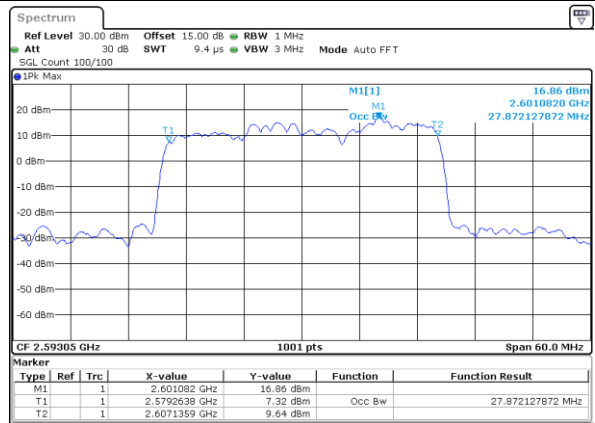

Middle Channel / 15MHz+15MHz

Date: 18.Dec.2021 10:45:57

Middle Channel / 15MHz+20MHz

Date: 18.Dec.2021 08:46:37

Highest Channel / 15MHz+15MHz

Date: 18.Dec.2021 10:49:01

Highest Channel / 15MHz+20MHz

Date: 18.Dec.2021 08:49:41

LTE Band 41C

16QAM

Lowest Channel / 20MHz+5MHz

Date: 17, DEC, 2021 18:46:08

Lowest Channel / 20MHz+10MHz

Date: 17, DEC, 2021 19:42:50

Middle Channel / 20MHz+5MHz

Date: 17, DEC, 2021 18:49:13

Middle Channel / 20MHz+10MHz

Date: 17, DEC, 2021 19:45:55

Highest Channel / 20MHz+5MHz

Date: 17, DEC, 2021 18:52:20

Highest Channel / 20MHz+10MHz

Date: 17, DEC, 2021 19:49:01

LTE Band 41C

16QAM