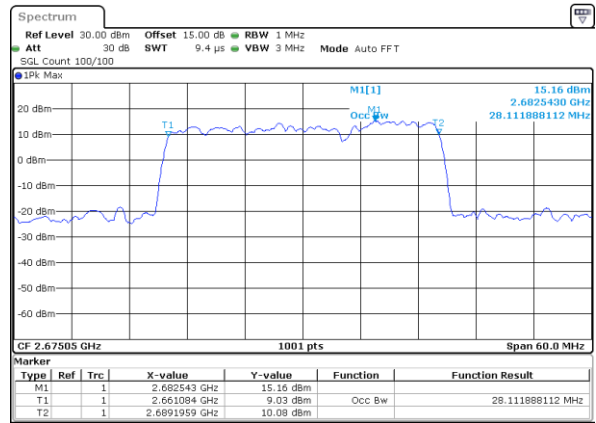

Highest Channel / 15MHz+20MHz

Date: 18_DEC.2021 08:50:11

LTE Band 41C

QPSK

Lowest Channel / 20MHz+5MHz

Date: 17, DEC, 2021 18:45:38

Lowest Channel / 20MHz+10MHz

Date: 17, DEC, 2021 19:42:19

Middle Channel / 20MHz+5MHz

Date: 17, DEC, 2021 18:48:43

Middle Channel / 20MHz+10MHz

Date: 17, DEC, 2021 19:45:24

Highest Channel / 20MHz+5MHz

Date: 17, DEC, 2021 18:52:50

Highest Channel / 20MHz+10MHz

Date: 17, DEC, 2021 19:49:31

LTE Band 41C

QPSK

Lowest Channel / 20MHz+15MHz

Date: 17, DEC, 2021 23:10:11

Lowest Channel / 20MHz+20MHz

Date: 17, DEC, 2021 16:48:45

Middle Channel / 20MHz+15MHz

Date: 17, DEC, 2021 23:18:15