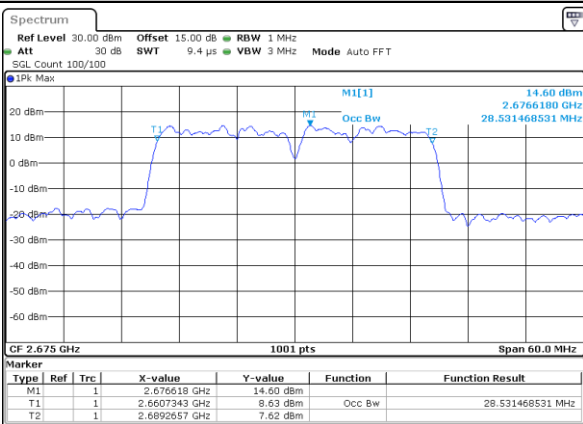

Highest Channel / 10MHz+20MHz

Date: 18.Dec.2021 05:01:22

Highest Channel / 15MHz+10MHz

Date: 18.Dec.2021 09:51:08

LTE Band 41C

QPSK

Lowest Channel / 15MHz+15MHz

Date: 18_DEC.2021 10:42:24

Lowest Channel / 15MHz+20MHz

Date: 18_DEC.2021 08:43:04

Middle Channel / 15MHz+15MHz

Date: 18_DEC.2021 10:45:27

Middle Channel / 15MHz+20MHz

Date: 18_DEC.2021 08:46:07

Highest Channel / 15MHz+15MHz

Date: 18_DEC.2021 10:49:33

Highest Channel / 15MHz+20MHz

Date: 18_DEC.2021 08:50:11

LTE Band 41C

QPSK

Lowest Channel / 20MHz+5MHz

Date: 17, DEC, 2021 18:45:38

Lowest Channel / 20MHz+10MHz

Date: 17, DEC, 2021 19:42:19