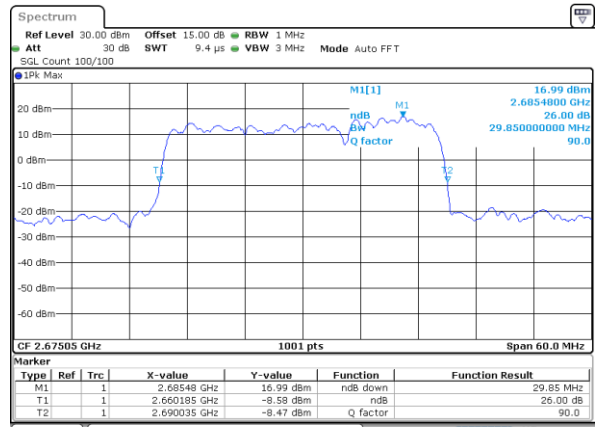

LTE Band 41C

QPSK

Lowest Channel / 20MHz+5MHz

Date: 17, DEC, 2021 18:48:09

Lowest Channel / 20MHz+10MHz

Date: 17, DEC, 2021 19:44:51

Middle Channel / 20MHz+5MHz

Date: 17, DEC, 2021 18:51:14

Middle Channel / 20MHz+10MHz

Date: 17, DEC, 2021 19:47:56

Highest Channel / 20MHz+5MHz

Date: 17, DEC, 2021 18:53:20

Highest Channel / 20MHz+10MHz

Date: 17, DEC, 2021 19:50:01

LTE Band 41C

QPSK

Lowest Channel / 20MHz+15MHz

Date: 17, DEC, 2021 23:09:38

Lowest Channel / 20MHz+20MHz

Date: 17, DEC, 2021 16:51:17

Middle Channel / 20MHz+15MHz

Date: 17, DEC, 2021 23:18:45

Middle Channel / 20MHz+20MHz

Date: 17, DEC, 2021 16:54:22

Highest Channel / 20MHz+15MHz

Date: 17, DEC, 2021 23:21:21

Highest Channel / 20MHz+20MHz

Date: 17, DEC, 2021 16:56:27

LTE Band 41C

16QAM

Lowest Channel / 5MHz+20MHz

Date: 17, DEC, 2021 17:50:07