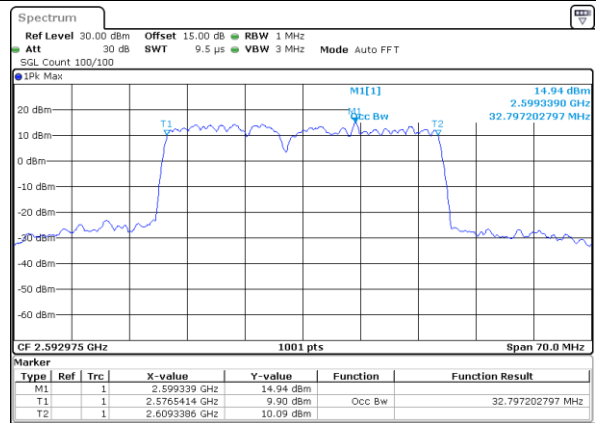

Highest Channel / 10MHz+20MHz

Date: 18.Dec.2021 05:01:22

Highest Channel / 15MHz+10MHz

Date: 18.Dec.2021 09:51:08

LTE Band 41C

QPSK

Lowest Channel / 15MHz+15MHz

Date: 18_DEC.2021 10:42:24

Lowest Channel / 15MHz+20MHz

Date: 18_DEC.2021 08:43:04

Middle Channel / 15MHz+15MHz

Date: 18_DEC.2021 10:45:27

Middle Channel / 15MHz+20MHz

Date: 18_DEC.2021 08:46:07

Highest Channel / 15MHz+15MHz

Date: 18_DEC.2021 10:49:33

Highest Channel / 15MHz+20MHz

Date: 18_DEC.2021 08:50:11

LTE Band 41C

QPSK

Lowest Channel / 20MHz+5MHz

Date: 17, DEC, 2021 18:45:38

Lowest Channel / 20MHz+10MHz

Date: 17, DEC, 2021 19:42:19