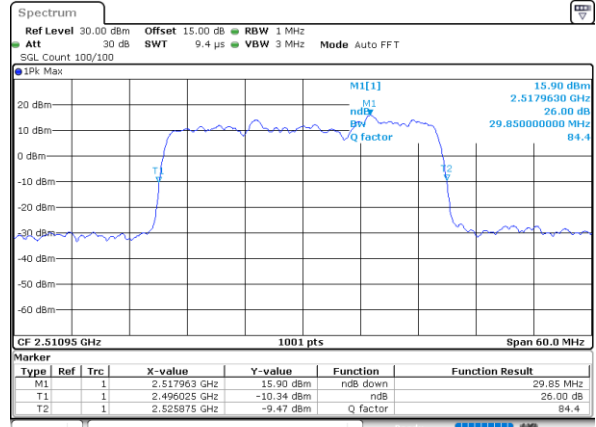

LTE Band 41C

16QAM

Lowest Channel / 15MHz+15MHz

Date: 18 DEC 2021 10:44:24

Lowest Channel / 15MHz+20MHz

Date: 18 DEC 2021 08:45:04

Middle Channel / 15MHz+15MHz

Date: 18 DEC 2021 10:47:27

Middle Channel / 15MHz+20MHz

Date: 18 DEC 2021 08:48:07

Highest Channel / 15MHz+15MHz

Date: 18 DEC 2021 10:50:33

Highest Channel / 15MHz+20MHz

Date: 18 DEC 2021 08:51:11

LTE Band 41C

16QAM

Lowest Channel / 20MHz+5MHz

Date: 17, DEC, 2021 18:47:39

Lowest Channel / 20MHz+10MHz

Date: 17, DEC, 2021 19:44:20

Middle Channel / 20MHz+5MHz

Date: 17, DEC, 2021 18:50:44

Middle Channel / 20MHz+10MHz

Date: 17, DEC, 2021 19:47:25

Highest Channel / 20MHz+5MHz

Date: 17, DEC, 2021 18:53:50

Highest Channel / 20MHz+10MHz

Date: 17, DEC, 2021 19:50:31

LTE Band 41C

16QAM

Lowest Channel / 20MHz+15MHz

Date: 17, DEC, 2021 23:11:20