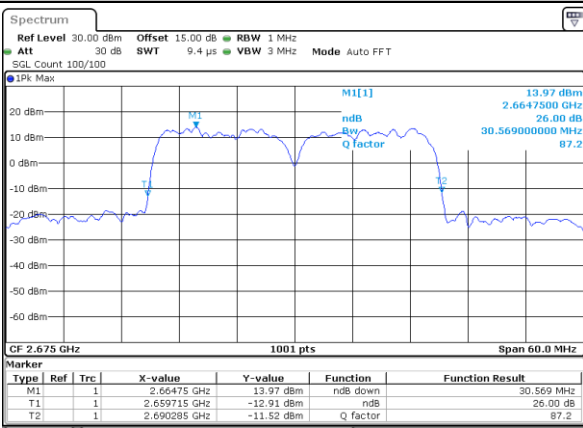

Middle Channel / 10MHz+20MHz

Date: 18.Dec.2021 04:58:53

Middle Channel / 15MHz+10MHz

Date: 18.Dec.2021 09:49:04

Highest Channel / 10MHz+20MHz

Date: 18.Dec.2021 05:02:22

Highest Channel / 15MHz+10MHz

Date: 18.Dec.2021 09:52:07

LTE Band 41C

16QAM

Lowest Channel / 15MHz+15MHz

Date: 18 DEC 2021 10:44:24

Lowest Channel / 15MHz+20MHz

Date: 18 DEC 2021 08:45:04

Middle Channel / 15MHz+15MHz

Date: 18 DEC 2021 10:47:27

Middle Channel / 15MHz+20MHz

Date: 18 DEC 2021 08:48:07

Highest Channel / 15MHz+15MHz

Date: 18 DEC 2021 10:50:33

Highest Channel / 15MHz+20MHz

Date: 18 DEC 2021 08:51:11

LTE Band 41C

16QAM