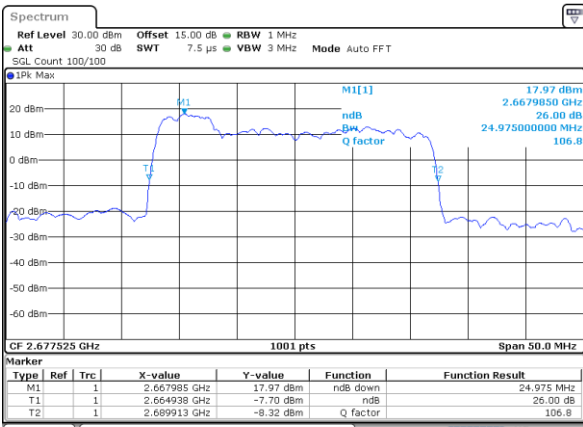

Highest Channel / 20MHz+15MHz

Date: 17, DEC, 2021 23:21:21

Highest Channel / 20MHz+20MHz

Date: 17, DEC, 2021 16:56:27

LTE Band 41C

16QAM

Lowest Channel / 5MHz+20MHz

Date: 17, DEC, 2021 17:50:07

Lowest Channel / 10MHz+15MHz

Date: 18, DEC, 2021 01:23:13

Middle Channel / 5MHz+20MHz

Date: 17, DEC, 2021 17:53:12

Middle Channel / 10MHz+15MHz

Date: 18, DEC, 2021 01:26:18

Highest Channel / 5MHz+20MHz

Date: 17, DEC, 2021 17:56:17

Highest Channel / 10MHz+15MHz

Date: 18, DEC, 2021 01:29:23

LTE Band 41C

16QAM

Lowest Channel / 10MHz+20MHz

Date: 18.Dec.2021 04:55:50

Lowest Channel / 15MHz+10MHz

Date: 18.Dec.2021 09:46:00

Middle Channel / 10MHz+20MHz

Date: 18.Dec.2021 04:58:53

Middle Channel / 15MHz+10MHz

Date: 18.Dec.2021 09:49:04

Highest Channel / 10MHz+20MHz

Date: 18.Dec.2021 05:02:22

Highest Channel / 15MHz+10MHz

Date: 18.Dec.2021 09:52:07