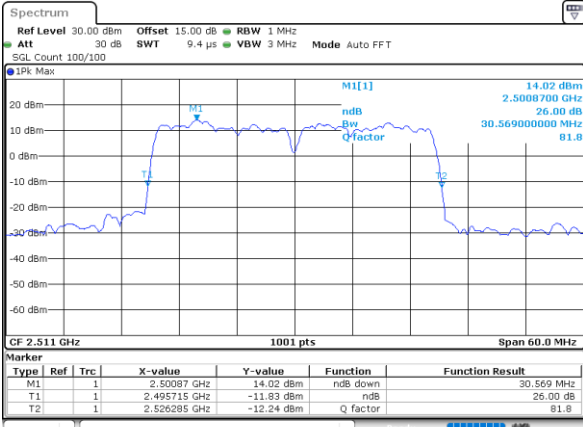

Highest Channel / 10MHz+15MHz

Date: 18, DEC, 2021 01:29:23

LTE Band 41C

16QAM

Lowest Channel / 10MHz+20MHz

Date: 18.Dec.2021 04:55:50

Lowest Channel / 15MHz+10MHz

Date: 18.Dec.2021 09:46:00

Middle Channel / 10MHz+20MHz

Date: 18.Dec.2021 04:58:53

Middle Channel / 15MHz+10MHz

Date: 18.Dec.2021 09:49:04

Highest Channel / 10MHz+20MHz

Date: 18.Dec.2021 05:02:22

Highest Channel / 15MHz+10MHz

Date: 18.Dec.2021 09:52:07

LTE Band 41C

16QAM

Lowest Channel / 15MHz+15MHz

Date: 18 DEC 2021 10:44:24

Lowest Channel / 15MHz+20MHz

Date: 18 DEC 2021 08:45:04

Middle Channel / 15MHz+15MHz

Date: 18 DEC 2021 10:47:27