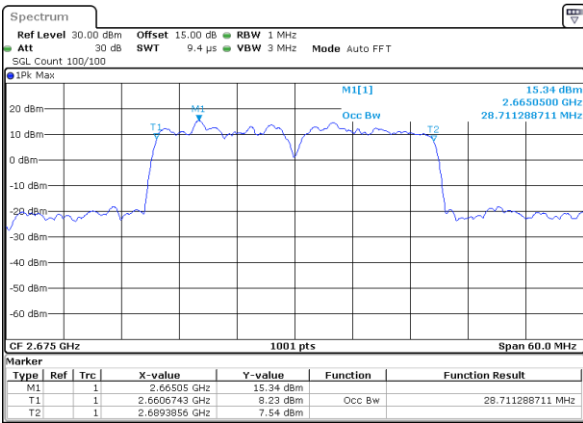

Highest Channel / 15MHz+10MHz

Date: 18.Dec.2021 09:50:38

LTE Band 41C

16QAM

Lowest Channel / 15MHz+15MHz

Date: 18.Dec.2021 10:42:54

Lowest Channel / 15MHz+20MHz

Date: 18.Dec.2021 08:43:34

Middle Channel / 15MHz+15MHz

Date: 18.Dec.2021 10:45:57

Middle Channel / 15MHz+20MHz

Date: 18.Dec.2021 08:46:37

Highest Channel / 15MHz+15MHz

Date: 18.Dec.2021 10:49:01

Highest Channel / 15MHz+20MHz

Date: 18.Dec.2021 08:49:41

LTE Band 41C

16QAM

Lowest Channel / 20MHz+5MHz

Date: 17, DEC, 2021 18:46:08

Lowest Channel / 20MHz+10MHz

Date: 17, DEC, 2021 19:42:50

Middle Channel / 20MHz+5MHz

Date: 17, DEC, 2021 18:49:13