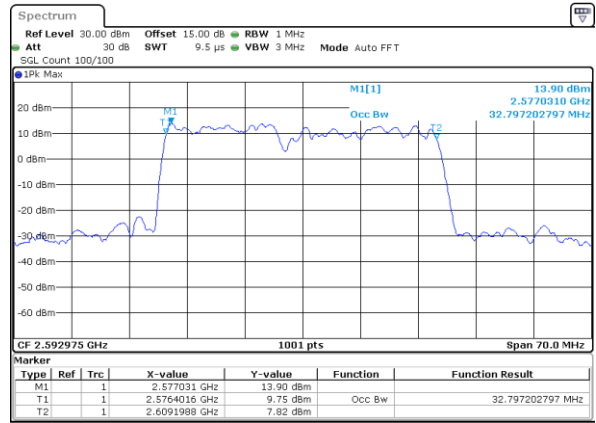

Highest Channel / 5MHz+20MHz

Date: 17, DEC, 2021 17:54:47

Highest Channel / 10MHz+15MHz

Date: 18, DEC, 2021 01:27:53

LTE Band 41C

16QAM

Lowest Channel / 10MHz+20MHz

Date: 18.Dec.2021 04:54:20

Lowest Channel / 15MHz+10MHz

Date: 18.Dec.2021 09:44:30

Middle Channel / 10MHz+20MHz

Date: 18.Dec.2021 04:57:23

Middle Channel / 15MHz+10MHz

Date: 18.Dec.2021 09:47:34

Highest Channel / 10MHz+20MHz

Date: 18.Dec.2021 05:00:27

Highest Channel / 15MHz+10MHz

Date: 18.Dec.2021 09:50:38

LTE Band 41C

16QAM

Lowest Channel / 15MHz+15MHz

Date: 18.Dec.2021 10:42:54

Lowest Channel / 15MHz+20MHz

Date: 18.Dec.2021 08:43:34

Middle Channel / 15MHz+15MHz

Date: 18.Dec.2021 10:45:57

Middle Channel / 15MHz+20MHz

Date: 18.Dec.2021 08:46:37

Highest Channel / 15MHz+15MHz

Date: 18.Dec.2021 10:49:01

Highest Channel / 15MHz+20MHz

Date: 18.Dec.2021 08:49:41