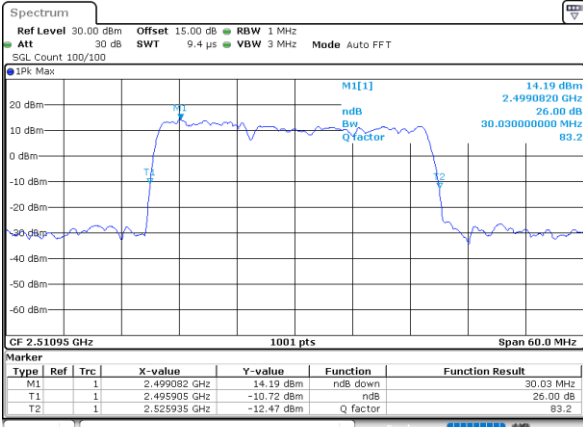

Highest Channel / 20MHz+20MHz

Date: 17, DEC, 2021 16:56:57

LTE Band 41C

64QAM

Lowest Channel / 5MHz+20MHz

Date: 17, DEC, 2021 17:49:37

Lowest Channel / 10MHz+15MHz

Date: 18, DEC, 2021 01:22:43

Middle Channel / 5MHz+20MHz

Date: 17, DEC, 2021 17:52:42

Middle Channel / 10MHz+15MHz

Date: 18, DEC, 2021 01:25:48

Highest Channel / 5MHz+20MHz

Date: 17, DEC, 2021 17:56:48

Highest Channel / 10MHz+15MHz

Date: 18, DEC, 2021 01:29:53

LTE Band 41C

64QAM

Lowest Channel / 10MHz+20MHz

Date: 18.Dec.2021 04:55:20

Lowest Channel / 15MHz+10MHz

Date: 18.Dec.2021 09:45:30

Middle Channel / 10MHz+20MHz

Date: 18.Dec.2021 04:58:23