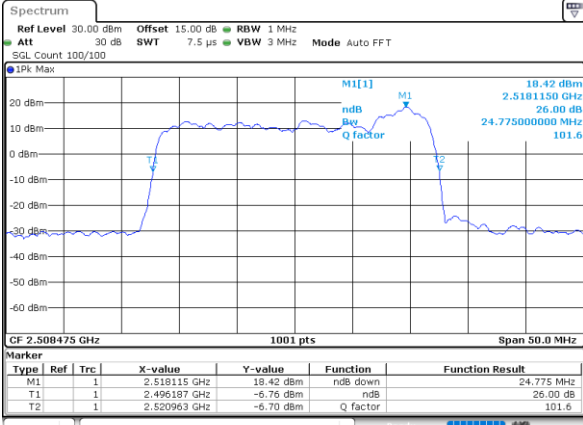

Lowest Channel / 15MHz+15MHz

Date: 18.Dec.2021 10:43:54

Lowest Channel / 15MHz+20MHz

Date: 18.Dec.2021 08:44:34

Middle Channel / 15MHz+15MHz

Date: 18.Dec.2021 10:46:57

Middle Channel / 15MHz+20MHz

Date: 18.Dec.2021 08:47:37

Highest Channel / 15MHz+15MHz

Date: 18.Dec.2021 10:51:01

Highest Channel / 15MHz+20MHz

Date: 18.Dec.2021 08:51:41

LTE Band 41C

64QAM

Lowest Channel / 20MHz+5MHz

Date: 17, DEC, 2021 18:47:09

Lowest Channel / 20MHz+10MHz

Date: 17, DEC, 2021 19:43:50

Middle Channel / 20MHz+5MHz

Date: 17, DEC, 2021 18:50:14

Middle Channel / 20MHz+10MHz

Date: 17, DEC, 2021 19:46:55

Highest Channel / 20MHz+5MHz

Date: 17, DEC, 2021 18:54:21

Highest Channel / 20MHz+10MHz

Date: 17, DEC, 2021 19:51:02

LTE Band 41C

64QAM

Lowest Channel / 20MHz+15MHz

Date: 17, DEC, 2021 23:13:58

Lowest Channel / 20MHz+20MHz

Date: 17, DEC, 2021 16:50:16