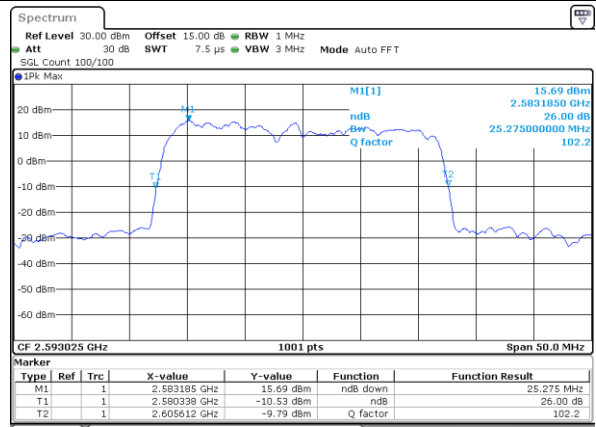

Lowest Channel / 20MHz+20MHz

Date: 17, DEC, 2021 16:50:46

Middle Channel / 20MHz+15MHz

Date: 17, DEC, 2021 23:16:46

Middle Channel / 20MHz+20MHz

Date: 17, DEC, 2021 16:53:51

Highest Channel / 20MHz+15MHz

Date: 17, DEC, 2021 23:24:23

Highest Channel / 20MHz+20MHz

Date: 17, DEC, 2021 16:56:57

LTE Band 41C

64QAM

Lowest Channel / 5MHz+20MHz

Date: 17, DEC, 2021 17:49:37

Lowest Channel / 10MHz+15MHz

Date: 18, DEC, 2021 01:22:43

Middle Channel / 5MHz+20MHz

Date: 17, DEC, 2021 17:52:42

Middle Channel / 10MHz+15MHz

Date: 18, DEC, 2021 01:25:48

Highest Channel / 5MHz+20MHz

Date: 17, DEC, 2021 17:56:48

Highest Channel / 10MHz+15MHz

Date: 18, DEC, 2021 01:29:53