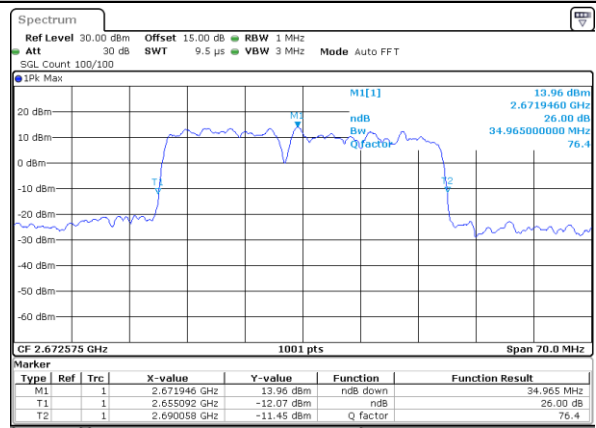

Middle Channel / 15MHz+20MHz

Date: 18 DEC 2021 08:48:07

Highest Channel / 15MHz+15MHz

Date: 18 DEC 2021 10:50:33

Highest Channel / 15MHz+20MHz

Date: 18 DEC 2021 08:51:11

LTE Band 41C

16QAM

Lowest Channel / 20MHz+5MHz

Date: 17, DEC, 2021 18:47:39

Lowest Channel / 20MHz+10MHz

Date: 17, DEC, 2021 19:44:20

Middle Channel / 20MHz+5MHz

Date: 17, DEC, 2021 18:50:44

Middle Channel / 20MHz+10MHz

Date: 17, DEC, 2021 19:47:25

Highest Channel / 20MHz+5MHz

Date: 17, DEC, 2021 18:53:50

Highest Channel / 20MHz+10MHz

Date: 17, DEC, 2021 19:50:31

LTE Band 41C

16QAM

Lowest Channel / 20MHz+15MHz

Date: 17, DEC, 2021 23:11:20