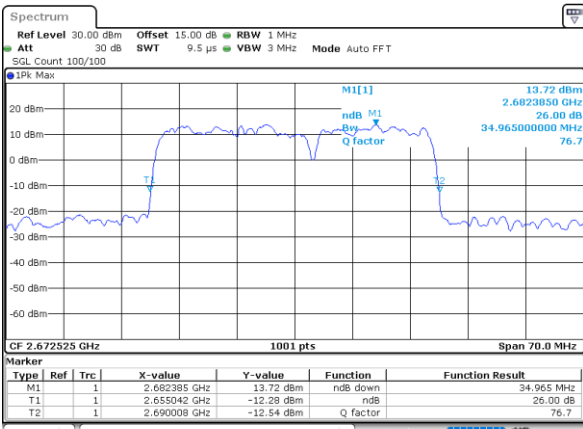

Highest Channel / 20MHz+5MHz

Date: 17, DEC, 2021 18:53:50

Highest Channel / 20MHz+10MHz

Date: 17, DEC, 2021 19:50:31

LTE Band 41C

16QAM

Lowest Channel / 20MHz+15MHz

Date: 17, DEC, 2021 23:11:20

Lowest Channel / 20MHz+20MHz

Date: 17, DEC, 2021 16:50:46

Middle Channel / 20MHz+15MHz

Date: 17, DEC, 2021 23:16:46

Middle Channel / 20MHz+20MHz

Date: 17, DEC, 2021 16:53:51

Highest Channel / 20MHz+15MHz

Date: 17, DEC, 2021 23:24:23

Highest Channel / 20MHz+20MHz

Date: 17, DEC, 2021 16:56:57

LTE Band 41C

64QAM

Lowest Channel / 5MHz+20MHz

Date: 17, DEC, 2021 17:49:37

Lowest Channel / 10MHz+15MHz

Date: 18, DEC, 2021 01:22:43