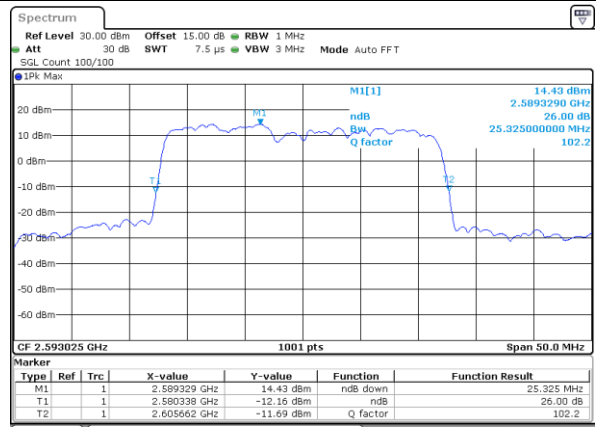

Highest Channel / 20MHz+15MHz

Date: 17, DEC, 2021 23:21:21

Highest Channel / 20MHz+20MHz

Date: 17, DEC, 2021 16:56:27

LTE Band 41C

16QAM

Lowest Channel / 5MHz+20MHz

Date: 17, DEC, 2021 17:50:07

Lowest Channel / 10MHz+15MHz

Date: 18, DEC, 2021 01:23:13

Middle Channel / 5MHz+20MHz

Date: 17, DEC, 2021 17:53:12

Middle Channel / 10MHz+15MHz

Date: 18, DEC, 2021 01:26:18

Highest Channel / 5MHz+20MHz

Date: 17, DEC, 2021 17:56:17

Highest Channel / 10MHz+15MHz

Date: 18, DEC, 2021 01:29:23

LTE Band 41C

16QAM

Lowest Channel / 10MHz+20MHz

Date: 18.Dec.2021 04:55:50

Lowest Channel / 15MHz+10MHz

Date: 18.Dec.2021 09:46:00

Middle Channel / 10MHz+20MHz

Date: 18.Dec.2021 04:58:53

Middle Channel / 15MHz+10MHz

Date: 18.Dec.2021 09:49:04

Highest Channel / 10MHz+20MHz

Date: 18.Dec.2021 05:02:22

Highest Channel / 15MHz+10MHz

Date: 18.Dec.2021 09:52:07