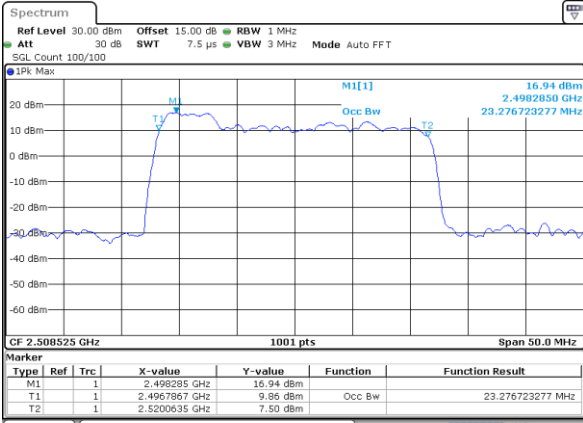

Lowest Channel / 20MHz+15MHz

Date: 17 DEC 2021 23:12:42

Lowest Channel / 20MHz+20MHz

Date: 17 DEC 2021 16:49:15

Middle Channel / 20MHz+15MHz

Date: 17 DEC 2021 23:16:10

Middle Channel / 20MHz+20MHz

Date: 17 DEC 2021 16:52:21

Highest Channel / 20MHz+15MHz

Date: 17 DEC 2021 23:22:00

Highest Channel / 20MHz+20MHz

Date: 17 DEC 2021 16:55:27

LTE Band 41C

64QAM

Lowest Channel / 5MHz+20MHz

Date: 17, DEC, 2021 17:49:07

Lowest Channel / 10MHz+15MHz

Date: 18, DEC, 2021 01:22:13

Middle Channel / 5MHz+20MHz

Date: 17, DEC, 2021 17:52:12

Middle Channel / 10MHz+15MHz

Date: 18, DEC, 2021 01:25:18

Highest Channel / 5MHz+20MHz

Date: 17, DEC, 2021 17:54:17

Highest Channel / 10MHz+15MHz

Date: 18, DEC, 2021 01:27:23