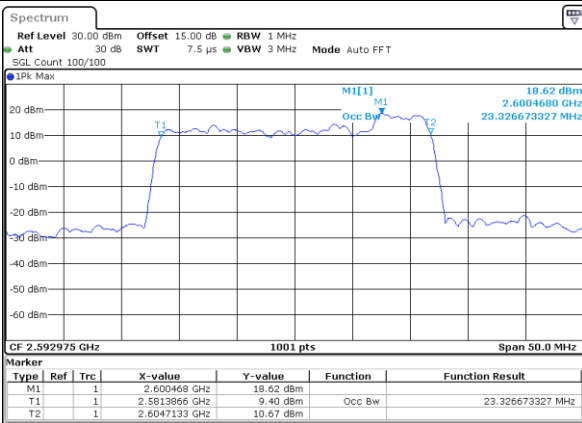

Lowest Channel / 15MHz+20MHz

Date: 18_DEC.2021 08:43:04

Middle Channel / 15MHz+15MHz

Date: 18_DEC.2021 10:45:27

Middle Channel / 15MHz+20MHz

Date: 18_DEC.2021 08:46:07

Highest Channel / 15MHz+15MHz

Date: 18_DEC.2021 10:49:33

Highest Channel / 15MHz+20MHz

Date: 18_DEC.2021 08:50:11

LTE Band 41C

QPSK

Lowest Channel / 20MHz+5MHz

Date: 17, DEC, 2021 18:45:38

Lowest Channel / 20MHz+10MHz

Date: 17, DEC, 2021 19:42:19

Middle Channel / 20MHz+5MHz

Date: 17, DEC, 2021 18:48:43

Middle Channel / 20MHz+10MHz

Date: 17, DEC, 2021 19:45:24

Highest Channel / 20MHz+5MHz

Date: 17, DEC, 2021 18:52:50

Highest Channel / 20MHz+10MHz

Date: 17, DEC, 2021 19:49:31