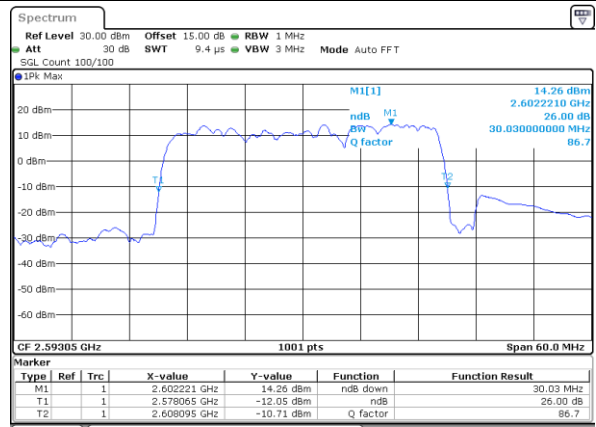

Middle Channel / 15MHz+20MHz

Date: 18 DEC 2021 08:48:07

Highest Channel / 15MHz+15MHz

Date: 18 DEC 2021 10:50:33

Highest Channel / 15MHz+20MHz

Date: 18 DEC 2021 08:51:11

LTE Band 41C

16QAM

Lowest Channel / 20MHz+5MHz

Date: 17, DEC, 2021 18:47:39

Lowest Channel / 20MHz+10MHz

Date: 17, DEC, 2021 19:44:20

Middle Channel / 20MHz+5MHz

Date: 17, DEC, 2021 18:50:44

Middle Channel / 20MHz+10MHz

Date: 17, DEC, 2021 19:47:25

Highest Channel / 20MHz+5MHz

Date: 17, DEC, 2021 18:53:50

Highest Channel / 20MHz+10MHz

Date: 17, DEC, 2021 19:50:31

LTE Band 41C

16QAM

Lowest Channel / 20MHz+15MHz

Date: 17, DEC, 2021 23:11:20

Lowest Channel / 20MHz+20MHz

Date: 17, DEC, 2021 16:50:46

Middle Channel / 20MHz+15MHz

Date: 17, DEC, 2021 23:16:46

Middle Channel / 20MHz+20MHz

Date: 17, DEC, 2021 16:53:51

Highest Channel / 20MHz+15MHz

Date: 17, DEC, 2021 23:24:23