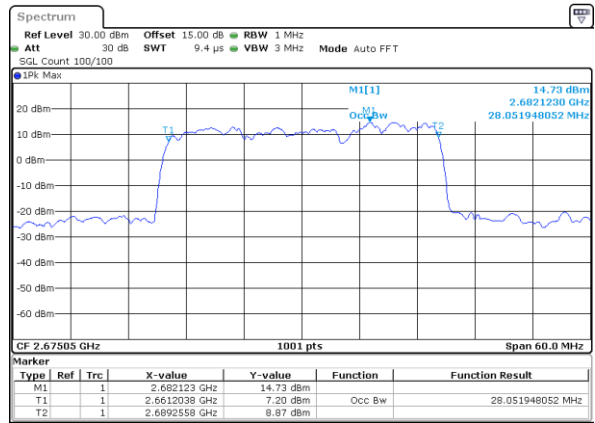

LTE Band 41C

16QAM

Lowest Channel / 20MHz+5MHz

Date: 17, DEC, 2021 18:46:08

Lowest Channel / 20MHz+10MHz

Date: 17, DEC, 2021 19:42:50

Middle Channel / 20MHz+5MHz

Date: 17, DEC, 2021 18:49:13

Middle Channel / 20MHz+10MHz

Date: 17, DEC, 2021 19:45:55

Highest Channel / 20MHz+5MHz

Date: 17, DEC, 2021 18:52:20

Highest Channel / 20MHz+10MHz

Date: 17, DEC, 2021 19:49:01

LTE Band 41C

16QAM

Lowest Channel / 20MHz+15MHz

Date: 17 DEC 2021 23:12:42

Lowest Channel / 20MHz+20MHz

Date: 17 DEC 2021 16:49:15

Middle Channel / 20MHz+15MHz

Date: 17 DEC 2021 23:16:10

Middle Channel / 20MHz+20MHz

Date: 17 DEC 2021 16:52:21

Highest Channel / 20MHz+15MHz

Date: 17 DEC 2021 23:22:00

Highest Channel / 20MHz+20MHz

Date: 17 DEC 2021 16:55:27

LTE Band 41C

64QAM

Lowest Channel / 5MHz+20MHz

Date: 17, DEC, 2021 17:49:07