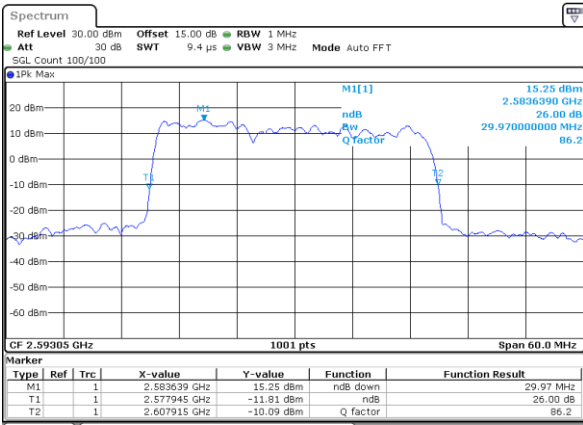

Lowest Channel / 10MHz+15MHz

Date: 18, DEC, 2021 01:23:13

Middle Channel / 5MHz+20MHz

Date: 17, DEC, 2021 17:53:12

Middle Channel / 10MHz+15MHz

Date: 18, DEC, 2021 01:26:18

Highest Channel / 5MHz+20MHz

Date: 17, DEC, 2021 17:56:17

Highest Channel / 10MHz+15MHz

Date: 18, DEC, 2021 01:29:23

LTE Band 41C

16QAM

Lowest Channel / 10MHz+20MHz

Date: 18.Dec.2021 04:55:50

Lowest Channel / 15MHz+10MHz

Date: 18.Dec.2021 09:46:00

Middle Channel / 10MHz+20MHz

Date: 18.Dec.2021 04:58:53

Middle Channel / 15MHz+10MHz

Date: 18.Dec.2021 09:49:04

Highest Channel / 10MHz+20MHz

Date: 18.Dec.2021 05:02:22

Highest Channel / 15MHz+10MHz

Date: 18.Dec.2021 09:52:07