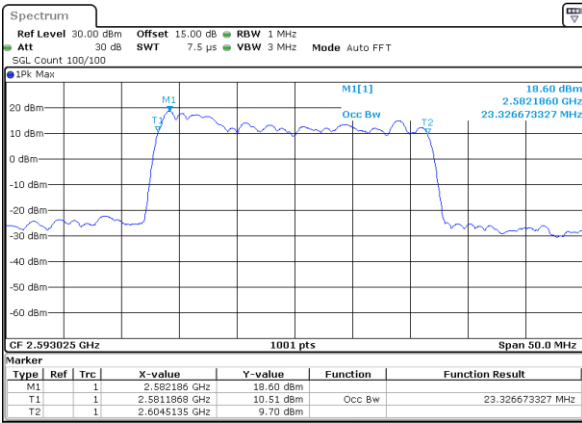

LTE Band 41C

QPSK

Lowest Channel / 5MHz+20MHz

Date: 17, DEC, 2021 17:48:06

Lowest Channel / 10MHz+15MHz

Date: 18, DEC, 2021 01:21:12

Middle Channel / 5MHz+20MHz

Date: 17, DEC, 2021 17:51:11

Middle Channel / 10MHz+15MHz

Date: 18, DEC, 2021 01:24:17

Highest Channel / 5MHz+20MHz

Date: 17, DEC, 2021 17:55:17

Highest Channel / 10MHz+15MHz

Date: 18, DEC, 2021 01:28:23

LTE Band 41C

QPSK