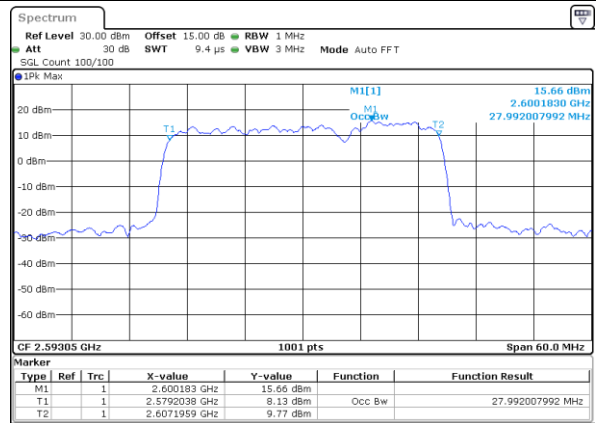

Lowest Channel / 15MHz+20MHz

Date: 18_DEC.2021 08:43:04

Middle Channel / 15MHz+15MHz

Date: 18_DEC.2021 10:45:27

Middle Channel / 15MHz+20MHz

Date: 18_DEC.2021 08:46:07

Highest Channel / 15MHz+15MHz

Date: 18_DEC.2021 10:49:33

Highest Channel / 15MHz+20MHz

Date: 18_DEC.2021 08:50:11

LTE Band 41C

QPSK

Lowest Channel / 20MHz+5MHz

Date: 17, DEC, 2021 18:45:38

Lowest Channel / 20MHz+10MHz

Date: 17, DEC, 2021 19:42:19

Middle Channel / 20MHz+5MHz

Date: 17, DEC, 2021 18:48:43

Middle Channel / 20MHz+10MHz

Date: 17, DEC, 2021 19:45:24

Highest Channel / 20MHz+5MHz

Date: 17, DEC, 2021 18:52:50

Highest Channel / 20MHz+10MHz

Date: 17, DEC, 2021 19:49:31