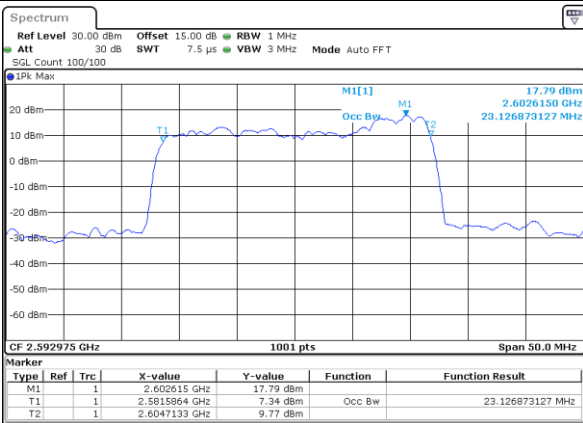

Middle Channel / 15MHz+15MHz

Date: 18.Dec.2021 10:45:57

Middle Channel / 15MHz+20MHz

Date: 18.Dec.2021 08:46:37

Highest Channel / 15MHz+15MHz

Date: 18.Dec.2021 10:49:01

Highest Channel / 15MHz+20MHz

Date: 18.Dec.2021 08:49:41

LTE Band 41C

16QAM

Lowest Channel / 20MHz+5MHz

Date: 17, DEC, 2021 18:46:08

Lowest Channel / 20MHz+10MHz

Date: 17, DEC, 2021 19:42:50

Middle Channel / 20MHz+5MHz

Date: 17, DEC, 2021 18:49:13

Middle Channel / 20MHz+10MHz

Date: 17, DEC, 2021 19:45:55

Highest Channel / 20MHz+5MHz

Date: 17, DEC, 2021 18:52:20

Highest Channel / 20MHz+10MHz

Date: 17, DEC, 2021 19:49:01

LTE Band 41C

16QAM