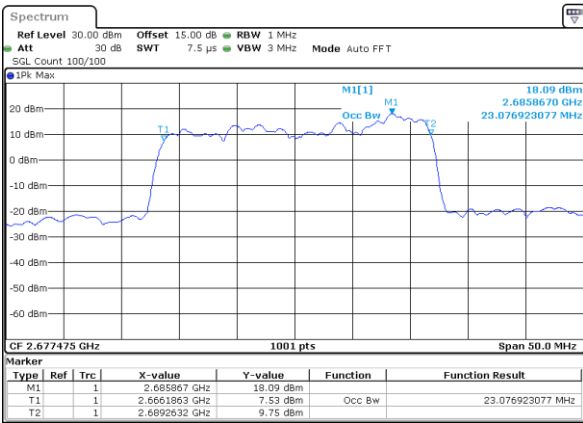

Middle Channel / 15MHz+15MHz

Date: 18.Dec.2021 10:45:57

Middle Channel / 15MHz+20MHz

Date: 18.Dec.2021 08:46:37

Highest Channel / 15MHz+15MHz

Date: 18.Dec.2021 10:49:01

Highest Channel / 15MHz+20MHz

Date: 18.Dec.2021 08:49:41

LTE Band 41C

16QAM

Lowest Channel / 20MHz+5MHz

Date: 17, DEC, 2021 18:46:08

Lowest Channel / 20MHz+10MHz

Date: 17, DEC, 2021 19:42:50

Middle Channel / 20MHz+5MHz

Date: 17, DEC, 2021 18:49:13

Middle Channel / 20MHz+10MHz

Date: 17, DEC, 2021 19:45:55

Highest Channel / 20MHz+5MHz

Date: 17, DEC, 2021 18:52:20

Highest Channel / 20MHz+10MHz

Date: 17, DEC, 2021 19:49:01

LTE Band 41C

16QAM