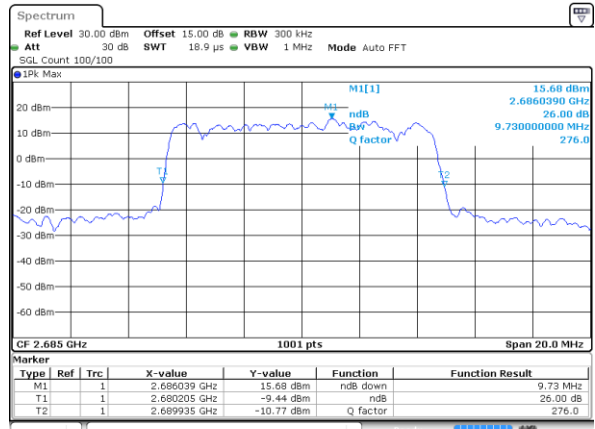

Date: 27. DEC. 2021 14:46:34

Highest Channel / 5MHz / QPSK

Date: 27. DEC. 2021 14:47:21

Highest Channel / 5MHz / 16QAM

Date: 27. DEC. 2021 14:47:45

LTE Band 41

Lowest Channel / 10MHz / QPSK

Date: 16 DEC 2021 09:28:34

Lowest Channel / 10MHz / 16QAM

Date: 16 DEC 2021 09:28:58

Middle Channel / 10MHz / QPSK

Date: 16 DEC 2021 09:30:10

Middle Channel / 10MHz / 16QAM

Date: 16 DEC 2021 09:30:34

Highest Channel / 10MHz / QPSK

Date: 16 DEC 2021 09:31:46

Highest Channel / 10MHz / 16QAM

Date: 16 DEC 2021 09:32:11

LTE Band 41

Lowest Channel / 15MHz / QPSK

Date: 16 DEC 2021 09:33:25

Lowest Channel / 15MHz / 16QAM

Date: 16 DEC 2021 09:33:49

Middle Channel / 15MHz / QPSK