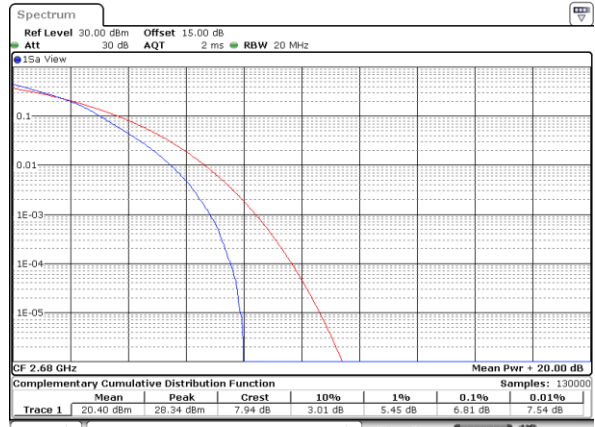

Date: 16.DEC.2021 11:22:55

Highest Channel / 1RB

Date: 16.DEC.2021 11:29:48

Highest Channel / Full RB

Date: 16.DEC.2021 11:26:05

LTE Band 41 / 20MHz / 16QAM

Lowest Channel / 1RB

Date: 16.DEC.2021 11:13:13

Lowest Channel / Full RB

Date: 16.DEC.2021 11:04:28

Middle Channel / 1RB

Date: 16.DEC.2021 11:19:21

Middle Channel / Full RB

Date: 16.DEC.2021 11:22:19

Highest Channel / 1RB

Date: 16.DEC.2021 11:29:08

Highest Channel / Full RB

Date: 16.DEC.2021 11:26:50

LTE Band 41 / 20MHz / 64QAM

Lowest Channel / 1RB

Date: 16.DEC.2021 11:08:10

Lowest Channel / Full RB

Date: 16.DEC.2021 11:05:58

Middle Channel / 1RB

Date: 16.DEC.2021 11:20:06

Middle Channel / Full RB

Date: 16.DEC.2021 11:21:31

Highest Channel / 1RB

Date: 16.DEC.2021 11:28:25

Highest Channel / Full RB

Date: 16.DEC.2021 11:27:32

26dB Bandwidth