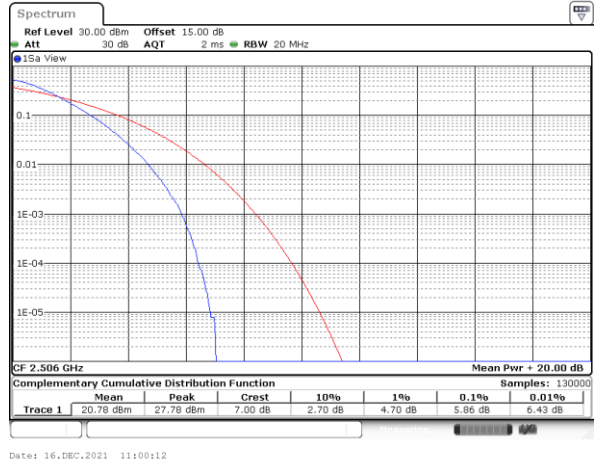

Highest Channel / 1RB99 and 1RB0

Date: 18.DEC.2021 14:16:55

Date: 18.DEC.2021 14:15:45

Highest Channel / FullIRB

N/A

Date: 18.DEC.2021 14:22:41

LTE Band 41

Peak-to-Average Ratio

Mode	LTE Band 41 / 20MHz				
Mod.	QPSK		16QAM		Limit: 13dB
RB Size	1RB	Full RB	1RB	Full RB	Result
Lowest CH	4.90	5.86	5.65	6.35	PASS
Middle CH	4.99	5.62	5.62	6.96	
Highest CH	5.48	5.91	6.12	6.81	
Mode	LTE Band 41 / 20MHz				
Mod.	64QAM				Limit: 13dB
RB Size	1RB	Full RB			Result
Lowest CH	6.12	6.70	-	-	PASS
Middle CH	5.97	6.75	-	-	
Highest CH	6.52	7.28	-	-	

LTE Band 41 / 20MHz / QPSK

Lowest Channel / 1RB

Date: 16.DEC.2021 11:14:04

Lowest Channel / Full RB

Date: 16.DEC.2021 11:00:12

Middle Channel / 1RB

Date: 16.DEC.2021 11:14:37

Middle Channel / Full RB