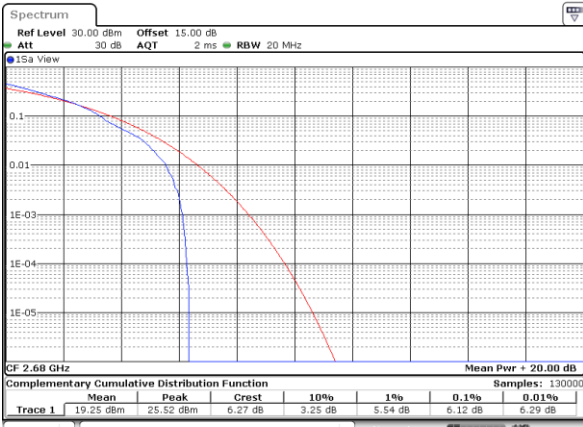

Date: 16.DEC.2021 11:22:55

Highest Channel / 1RB

Date: 16.DEC.2021 11:29:48

Highest Channel / Full RB

Date: 16.DEC.2021 11:26:05

LTE Band 41 / 20MHz / 16QAM

Lowest Channel / 1RB

Date: 16.DEC.2021 11:13:13

Lowest Channel / Full RB

Date: 16.DEC.2021 11:04:28

Middle Channel / 1RB

Date: 16.DEC.2021 11:19:21

Middle Channel / Full RB

Date: 16.DEC.2021 11:22:19

Highest Channel / 1RB

Date: 16.DEC.2021 11:29:08

Highest Channel / Full RB

Date: 16.DEC.2021 11:26:50

LTE Band 41 / 20MHz / 64QAM

Lowest Channel / 1RB

Date: 16.DEC.2021 11:08:10

Lowest Channel / Full RB

Date: 16.DEC.2021 11:05:58

Middle Channel / 1RB

Date: 16.DEC.2021 11:20:06

Middle Channel / Full RB

Date: 16.DEC.2021 11:21:31

Highest Channel / 1RB

Date: 16.DEC.2021 11:28:25

Highest Channel / Full RB

Date: 16.DEC.2021 11:27:32

26dB Bandwidth