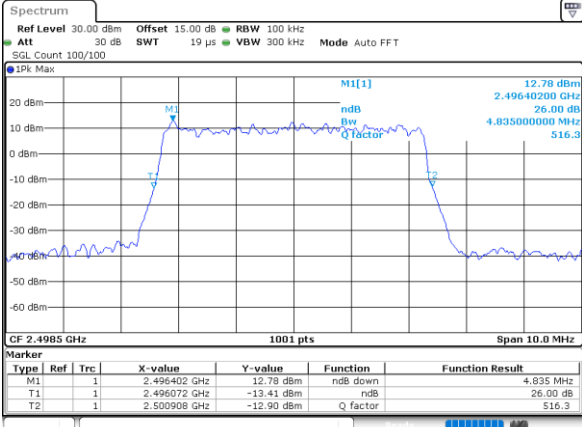

Date: 16, DEC, 2021 10:41:19

Highest Channel / 20MHz / QPSK

Date: 16, DEC, 2021 10:42:32

Highest Channel / 20MHz / 16QAM

Date: 16, DEC, 2021 10:42:57

LTE Band 41

Lowest Channel / 5MHz / 64QAM

Date: 27. DEC. 2021 14:45:47

Lowest Channel / 10MHz / 64QAM

Date: 16. DEC. 2021 10:45:33

Middle Channel / 5MHz / 64QAM

Date: 27. DEC. 2021 14:46:10

Middle Channel / 10MHz / 64QAM

Date: 16. DEC. 2021 10:46:12

Highest Channel / 5MHz / 64QAM