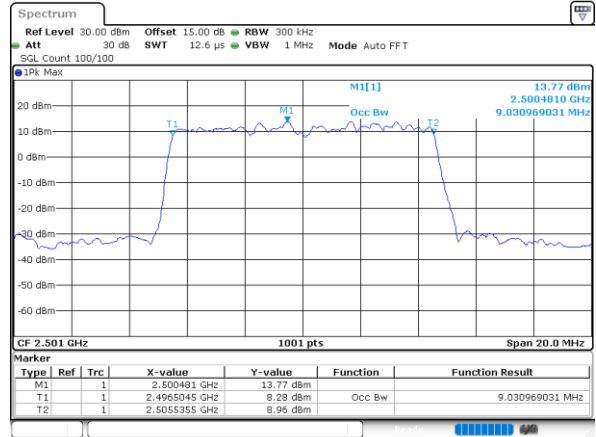

Date: 16, DEC, 2021 10:40:32

Highest Channel / 20MHz / QPSK

Date: 16, DEC, 2021 10:41:44

Highest Channel / 20MHz / 16QAM

Date: 16, DEC, 2021 10:42:08

LTE Band 41

Lowest Channel / 5MHz / 64QAM

Date: 27. DEC. 2021 14:42:13

Lowest Channel / 10MHz / 64QAM

Date: 16. DEC. 2021 10:45:18

Middle Channel / 5MHz / 64QAM

Date: 27. DEC. 2021 14:42:35

Middle Channel / 10MHz / 64QAM

Date: 16. DEC. 2021 10:45:57

Highest Channel / 5MHz / 64QAM