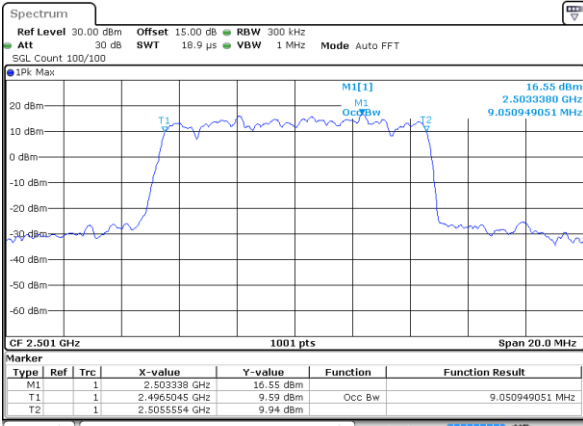

LTE Band 41

Lowest Channel / 5MHz / QPSK

Date: 27. DEC. 2021 14:41:23

Lowest Channel / 5MHz / 16QAM

Date: 27. DEC. 2021 14:41:47

Middle Channel / 5MHz / QPSK

Date: 27. DEC. 2021 14:42:22

Middle Channel / 5MHz / 16QAM

Date: 27. DEC. 2021 14:42:59

Highest Channel / 5MHz / QPSK

Date: 27. DEC. 2021 14:43:46

Highest Channel / 5MHz / 16QAM

Date: 27. DEC. 2021 14:44:10

LTE Band 41

Lowest Channel / 10MHz / QPSK

Date: 16 DEC 2021 09:27:45

Lowest Channel / 10MHz / 16QAM

Date: 16 DEC 2021 09:28:10

Middle Channel / 10MHz / QPSK

Date: 16 DEC 2021 09:29:22

Middle Channel / 10MHz / 16QAM

Date: 16 DEC 2021 09:29:46

Highest Channel / 10MHz / QPSK

Date: 16 DEC 2021 09:30:58