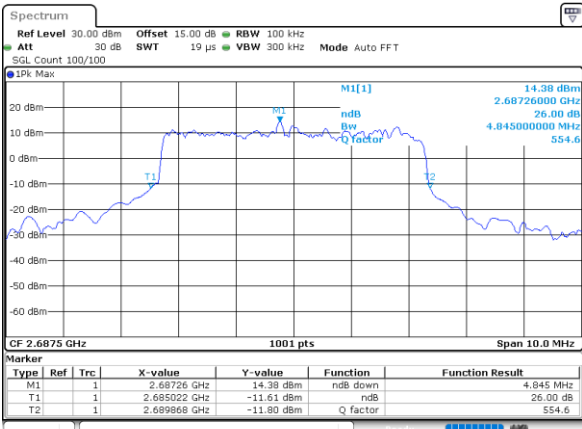

Date: 16, DEC, 2021 10:41:19

Highest Channel / 20MHz / QPSK

Date: 16, DEC, 2021 10:42:32

Highest Channel / 20MHz / 16QAM

Date: 16, DEC, 2021 10:42:57

LTE Band 41

Lowest Channel / 5MHz / 64QAM

Date: 27. DEC. 2021 14:45:47

Lowest Channel / 10MHz / 64QAM

Date: 16. DEC. 2021 10:45:33

Middle Channel / 5MHz / 64QAM

Date: 27. DEC. 2021 14:46:10

Middle Channel / 10MHz / 64QAM

Date: 16. DEC. 2021 10:46:12

Highest Channel / 5MHz / 64QAM

Date: 27. DEC. 2021 14:48:10

Highest Channel / 10MHz / 64QAM

Date: 16. DEC. 2021 10:46:50

LTE Band 41

Lowest Channel / 15MHz / 64QAM

Date: 16, DEC, 2021 10:47:30

Lowest Channel / 20MHz / 64QAM

Date: 16, DEC, 2021 10:49:26