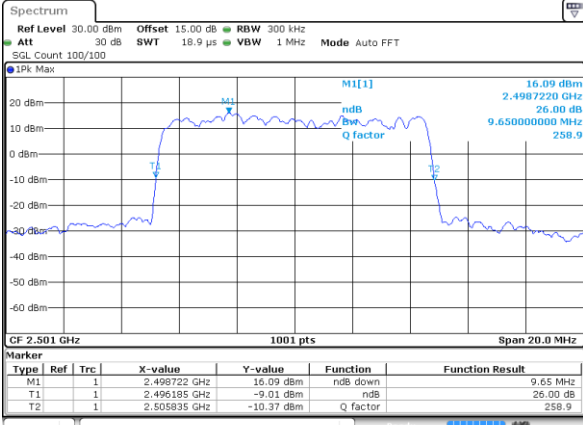

Date: 27. DEC. 2021 14:46:34

Highest Channel / 5MHz / QPSK

Date: 27. DEC. 2021 14:47:21

Highest Channel / 5MHz / 16QAM

Date: 27. DEC. 2021 14:47:45

LTE Band 41

Lowest Channel / 10MHz / QPSK

Date: 16 DEC 2021 09:28:34

Lowest Channel / 10MHz / 16QAM

Date: 16 DEC 2021 09:28:58

Middle Channel / 10MHz / QPSK

Date: 16 DEC 2021 09:30:10

Middle Channel / 10MHz / 16QAM

Date: 16 DEC 2021 09:30:34

Highest Channel / 10MHz / QPSK

Date: 16 DEC 2021 09:31:46