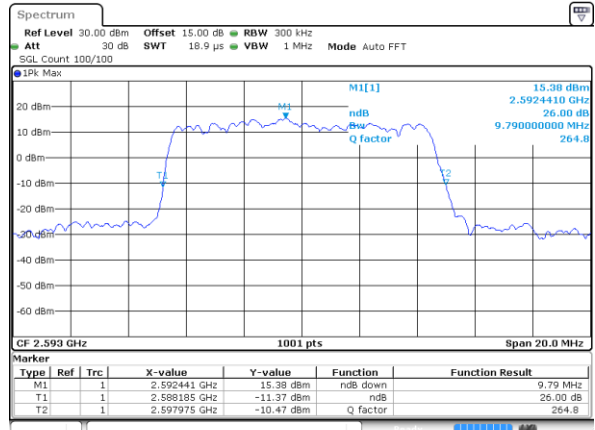

Date: 27. DEC. 2021 14:46:34

Highest Channel / 5MHz / QPSK

Date: 27. DEC. 2021 14:47:21

Highest Channel / 5MHz / 16QAM

Date: 27. DEC. 2021 14:47:45

LTE Band 41

Lowest Channel / 10MHz / QPSK

Date: 16 DEC 2021 09:28:34

Lowest Channel / 10MHz / 16QAM

Date: 16 DEC 2021 09:28:58

Middle Channel / 10MHz / QPSK

Date: 16 DEC 2021 09:30:10

Middle Channel / 10MHz / 16QAM

Date: 16 DEC 2021 09:30:34

Highest Channel / 10MHz / QPSK

Date: 16 DEC 2021 09:31:46

Highest Channel / 10MHz / 16QAM

Date: 16 DEC 2021 09:32:11

LTE Band 41

Lowest Channel / 15MHz / QPSK

Date: 16 DEC 2021 09:33:25

Lowest Channel / 15MHz / 16QAM

Date: 16 DEC 2021 09:33:49

Middle Channel / 15MHz / QPSK

Date: 16 DEC 2021 10:36:07

Middle Channel / 15MHz / 16QAM

Date: 16 DEC 2021 10:36:31

Highest Channel / 15MHz / QPSK

Date: 16 DEC 2021 10:37:43

Highest Channel / 15MHz / 16QAM

Date: 16 DEC 2021 10:38:07

LTE Band 41