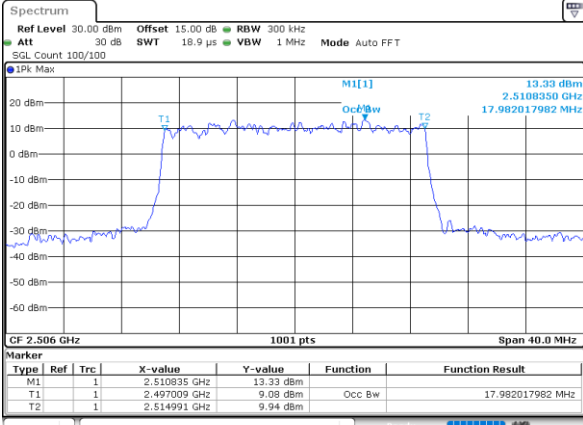

Highest Channel / 10MHz / 16QAM

Date: 16 DEC 2021 09:31:22

LTE Band 41

Lowest Channel / 15MHz / QPSK

Date: 16 DEC 2021 09:32:36

Lowest Channel / 15MHz / 16QAM

Date: 16 DEC 2021 09:33:00

Middle Channel / 15MHz / QPSK

Date: 16 DEC 2021 10:35:20

Middle Channel / 15MHz / 16QAM

Date: 16 DEC 2021 10:35:43

Highest Channel / 15MHz / QPSK

Date: 16 DEC 2021 10:36:54

Highest Channel / 15MHz / 16QAM

Date: 16 DEC 2021 10:37:19

LTE Band 41

Lowest Channel / 20MHz / QPSK

Date: 16, DEC, 2021 10:38:32

Lowest Channel / 20MHz / 16QAM

Date: 16, DEC, 2021 10:38:56

Middle Channel / 20MHz / QPSK

Date: 16, DEC, 2021 10:40:08

Middle Channel / 20MHz / 16QAM

Date: 16, DEC, 2021 10:40:32

Highest Channel / 20MHz / QPSK

Date: 16, DEC, 2021 10:41:44

Highest Channel / 20MHz / 16QAM

Date: 16, DEC, 2021 10:42:08

LTE Band 41

Lowest Channel / 5MHz / 64QAM

Date: 27. DEC. 2021 14:42:13