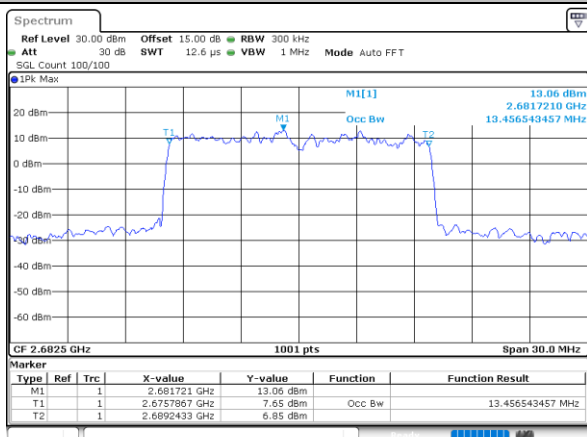

Date: 27. DEC. 2021 14:44:34

Highest Channel / 10MHz / 64QAM

Date: 16. DEC. 2021 10:46:36

LTE Band 41

Lowest Channel / 15MHz / 64QAM

Date: 16, DEC, 2021 10:47:15

Lowest Channel / 20MHz / 64QAM

Date: 16, DEC, 2021 10:49:12

Middle Channel / 15MHz / 64QAM

Date: 16, DEC, 2021 10:47:54

Middle Channel / 20MHz / 64QAM

Date: 16, DEC, 2021 10:49:51

Highest Channel / 15MHz / 64QAM

Date: 16, DEC, 2021 10:48:32

Highest Channel / 20MHz / 64QAM

Date: 16, DEC, 2021 10:50:29

Conducted Band Edge

LTE Band 41 / 5MHz / 16QAM

Lowest Band Edge / 1RB

Date: 17.DEC.2021 11:22:04

Highest Band Edge / 1 RB

Date: 17.DEC.2021 11:33:39

Lowest Band Edge / Full RB