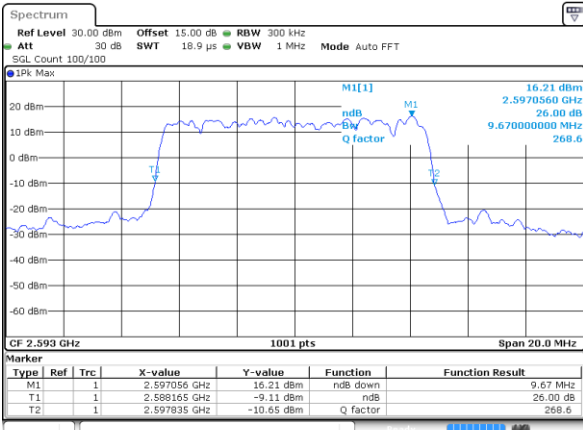

Date: 27. DEC. 2021 14:46:34

Highest Channel / 5MHz / QPSK

Date: 27. DEC. 2021 14:47:21

Highest Channel / 5MHz / 16QAM

Date: 27. DEC. 2021 14:47:45

LTE Band 41

Lowest Channel / 10MHz / QPSK

Date: 16 DEC 2021 09:28:34

Lowest Channel / 10MHz / 16QAM

Date: 16 DEC 2021 09:28:58

Middle Channel / 10MHz / QPSK

Date: 16 DEC 2021 09:30:10

Middle Channel / 10MHz / 16QAM

Date: 16 DEC 2021 09:30:34

Highest Channel / 10MHz / QPSK

Date: 16 DEC 2021 09:31:46