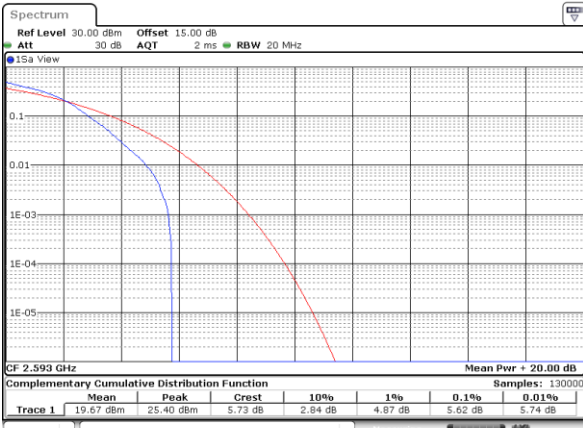

LTE Band 41 / 20MHz / QPSK

Lowest Channel / 1RB

Date: 16.DEC.2021 11:14:04

Lowest Channel / Full RB

Date: 16.DEC.2021 11:00:12

Middle Channel / 1RB

Date: 16.DEC.2021 11:14:37

Middle Channel / Full RB

Date: 16.DEC.2021 11:22:55

Highest Channel / 1RB

Date: 16.DEC.2021 11:29:48

Highest Channel / Full RB

Date: 16.DEC.2021 11:26:05

LTE Band 41 / 20MHz / 16QAM

Lowest Channel / 1RB

Date: 16.DEC.2021 11:13:13

Lowest Channel / Full RB

Date: 16.DEC.2021 11:04:28

Middle Channel / 1RB

Date: 16.DEC.2021 11:19:21

Middle Channel / Full RB

Date: 16.DEC.2021 11:22:19

Highest Channel / 1RB

Date: 16.DEC.2021 11:29:08