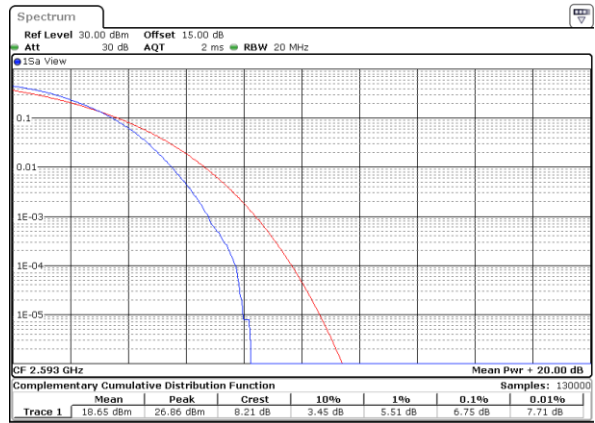

Lowest Channel / Full RB

Date: 16.DEC.2021 11:04:28

Middle Channel / 1RB

Date: 16.DEC.2021 11:19:21

Middle Channel / Full RB

Date: 16.DEC.2021 11:22:19

Highest Channel / 1RB

Date: 16.DEC.2021 11:29:08

Highest Channel / Full RB

Date: 16.DEC.2021 11:26:50

LTE Band 41 / 20MHz / 64QAM

Lowest Channel / 1RB

Date: 16.DEC.2021 11:08:10

Lowest Channel / Full RB

Date: 16.DEC.2021 11:05:58

Middle Channel / 1RB

Date: 16.DEC.2021 11:20:06

Middle Channel / Full RB

Date: 16.DEC.2021 11:21:31

Highest Channel / 1RB

Date: 16.DEC.2021 11:28:25

Highest Channel / Full RB

Date: 16.DEC.2021 11:27:32

26dB Bandwidth