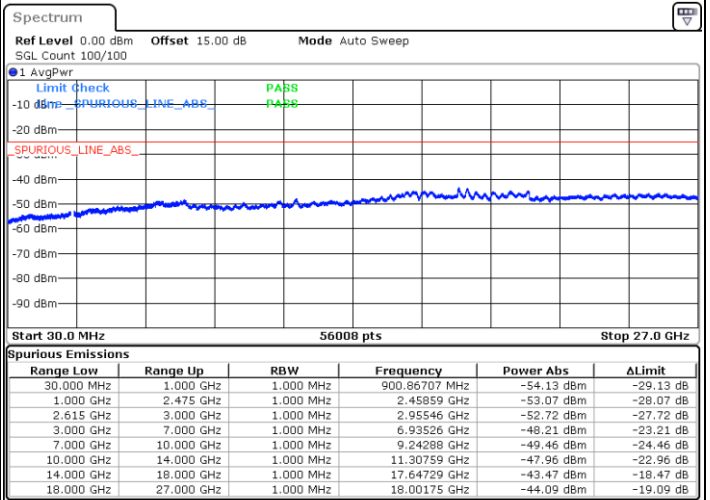

Highest Channel / FullIRB

N/A

Date: 18.DEC.2021 16:14:57

LTE Band 7C / 20MHz+20MHz

64QAM

Lowest Channel / 1RB0 and 1RB99

Lowest Channel / 1RB99 and 1RB0

Date: 18.DEC.2021 13:45:30

Date: 18.DEC.2021 13:39:45

Lowest Channel / FullIRB

N/A

Date: 18.DEC.2021 13:46:40

LTE Band 7C / 20MHz+20MHz

64QAM

Middle Channel / 1RB0 and 1RB99

Middle Channel / 1RB99 and 1RB0

Date: 18.DEC.2021 13:56:48

Date: 18.DEC.2021 14:02:33

Middle Channel / FullIRB

N/A

Date: 18.DEC.2021 13:55:39

LTE Band 7C / 20MHz+20MHz

64QAM

Highest Channel / 1RB0 and 1RB99

Highest Channel / 1RB99 and 1RB0

Date: 18.DEC.2021 14:16:55

Date: 18.DEC.2021 14:15:45

Highest Channel / FullIRB

N/A

Date: 18.DEC.2021 14:22:41

LTE Band 41

Peak-to-Average Ratio