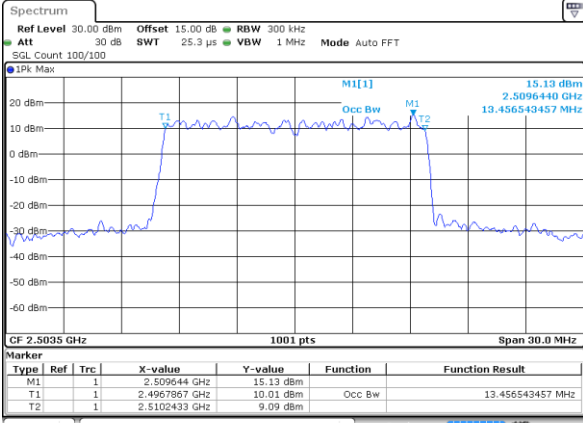

Highest Channel / 10MHz / 16QAM

Date: 16 DEC 2021 09:31:22

LTE Band 41

Lowest Channel / 15MHz / QPSK

Date: 16 DEC 2021 09:32:36

Lowest Channel / 15MHz / 16QAM

Date: 16 DEC 2021 09:33:00

Middle Channel / 15MHz / QPSK

Date: 16 DEC 2021 10:35:20

Middle Channel / 15MHz / 16QAM

Date: 16 DEC 2021 10:35:43

Highest Channel / 15MHz / QPSK

Date: 16 DEC 2021 10:36:54

Highest Channel / 15MHz / 16QAM

Date: 16 DEC 2021 10:37:19

LTE Band 41