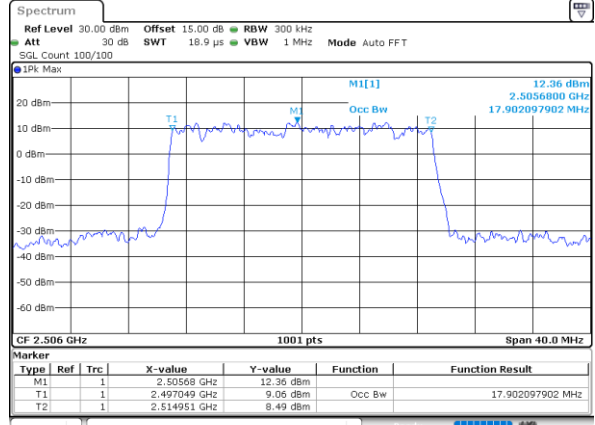

Lowest Channel / 20MHz / 16QAM

Date: 16, DEC, 2021 10:38:56