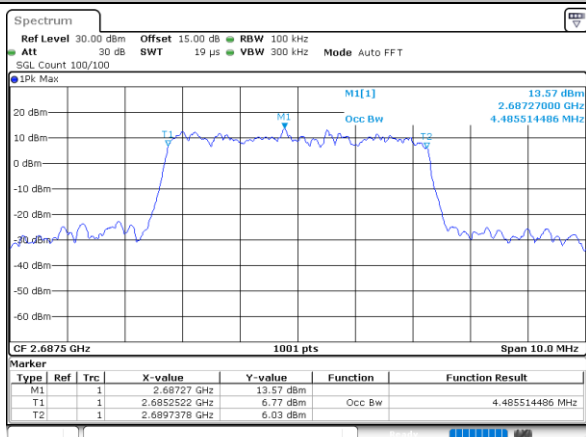

Date: 16, DEC, 2021 10:40:32

Highest Channel / 20MHz / QPSK

Date: 16, DEC, 2021 10:41:44

Highest Channel / 20MHz / 16QAM

Date: 16, DEC, 2021 10:42:08

LTE Band 41

Lowest Channel / 5MHz / 64QAM

Date: 27. DEC. 2021 14:42:13

Lowest Channel / 10MHz / 64QAM

Date: 16. DEC. 2021 10:45:18

Middle Channel / 5MHz / 64QAM

Date: 27. DEC. 2021 14:42:35

Middle Channel / 10MHz / 64QAM

Date: 16. DEC. 2021 10:45:57

Highest Channel / 5MHz / 64QAM

Date: 27. DEC. 2021 14:44:34

Highest Channel / 10MHz / 64QAM

Date: 16. DEC. 2021 10:46:36

LTE Band 41

Lowest Channel / 15MHz / 64QAM

Date: 16, DEC, 2021 10:47:15

Lowest Channel / 20MHz / 64QAM

Date: 16, DEC, 2021 10:49:12