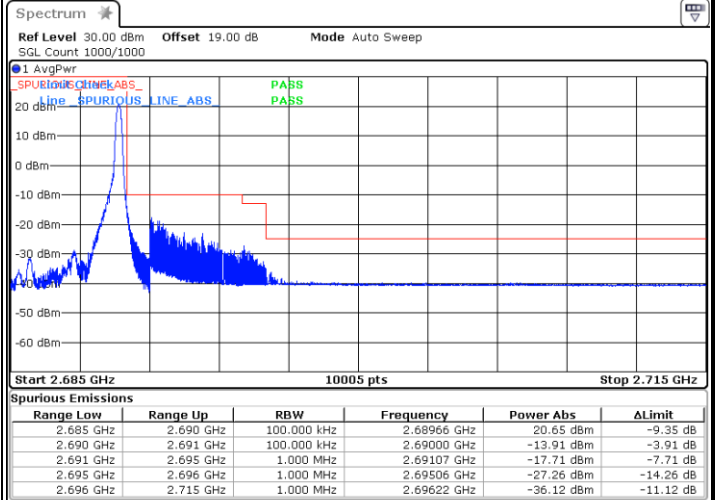

Date: 27. DEC. 2021 14:44:34

Highest Channel / 10MHz / 64QAM

Date: 16. DEC. 2021 10:46:36

LTE Band 41

Lowest Channel / 15MHz / 64QAM

Date: 16, DEC, 2021 10:47:15

Lowest Channel / 20MHz / 64QAM

Date: 16, DEC, 2021 10:49:12

Middle Channel / 15MHz / 64QAM

Date: 16, DEC, 2021 10:47:54

Middle Channel / 20MHz / 64QAM

Date: 16, DEC, 2021 10:49:51

Highest Channel / 15MHz / 64QAM

Date: 16, DEC, 2021 10:48:32

Highest Channel / 20MHz / 64QAM

Date: 16, DEC, 2021 10:50:29

Conducted Band Edge

LTE Band 41 / 5MHz / 16QAM

Lowest Band Edge / 1RB

Date: 17.DEC.2021 11:22:04

Highest Band Edge / 1 RB

Date: 17.DEC.2021 11:33:39

Lowest Band Edge / Full RB

Date: 17.DEC.2021 11:27:06

Highest Band Edge / Full RB

Date: 17.DEC.2021 11:29:39