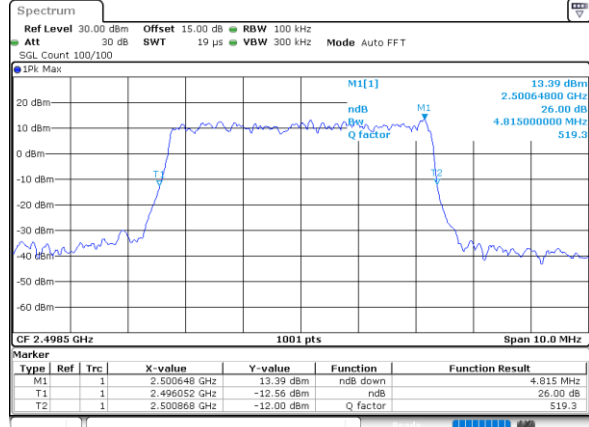

Date: 16.DEC.2021 11:20:06

Middle Channel / Full RB

Date: 16.DEC.2021 11:21:31

Highest Channel / 1RB

Date: 16.DEC.2021 11:28:25

Highest Channel / Full RB

Date: 16.DEC.2021 11:27:32

26dB Bandwidth

Mode	LTE Band 41 : 26dB BW(MHz)											
BW	1.4MHz		3MHz		5MHz		10MHz		15MHz		20MHz	
Mod.	QPSK	16QAM	QPSK	16QAM	QPSK	16QAM	QPSK	16QAM	QPSK	16QAM	QPSK	16QAM
Lowest CH	-	-	-	-	4.78	4.82	9.65	9.63	14.12	14.09	19.18	18.82
Middle CH	-	-	-	-	4.86	4.79	9.67	9.79	14.12	14.24	19.10	19.10
Highest CH	-	-	-	-	4.88	4.77	9.83	9.73	14.21	14.33	19.38	18.62
Mode	LTE Band 41 : 26dB BW(MHz)											
BW	1.4MHz		3MHz		5MHz		10MHz		15MHz		20MHz	
Mod.	64QAM		64QAM		64QAM		64QAM		64QAM		64QAM	
Lowest CH	-	-	-	-	4.84	-	9.77	-	14.30	-	18.90	-
Middle CH	-	-	-	-	4.76	-	9.67	-	14.27	-	18.62	-
Highest CH	-	-	-	-	4.85	-	9.79	-	14.27	-	18.82	-

LTE Band 41

Lowest Channel / 5MHz / QPSK

Date: 27. DEC. 2021 14:44:59

Lowest Channel / 5MHz / 16QAM

Date: 27. DEC. 2021 14:45:23

Middle Channel / 5MHz / QPSK

Date: 27. DEC. 2021 14:46:57

Middle Channel / 5MHz / 16QAM