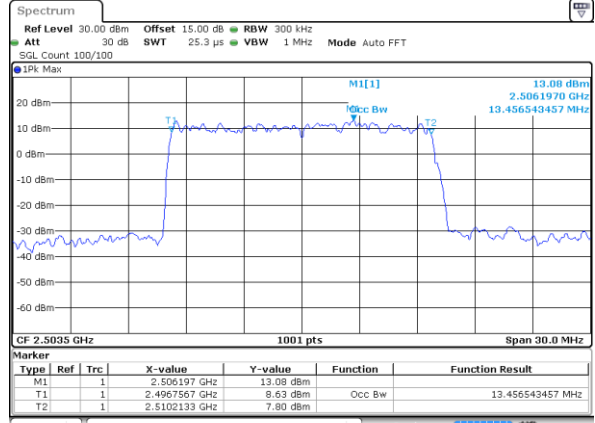

Date: 27. DEC. 2021 14:42:59

Highest Channel / 5MHz / QPSK

Date: 27. DEC. 2021 14:43:46

Highest Channel / 5MHz / 16QAM

Date: 27. DEC. 2021 14:44:10

LTE Band 41

Lowest Channel / 10MHz / QPSK

Date: 16 DEC 2021 09:27:45

Lowest Channel / 10MHz / 16QAM

Date: 16 DEC 2021 09:28:10

Middle Channel / 10MHz / QPSK

Date: 16 DEC 2021 09:29:22

Middle Channel / 10MHz / 16QAM

Date: 16 DEC 2021 09:29:46

Highest Channel / 10MHz / QPSK

Date: 16 DEC 2021 09:30:58

Highest Channel / 10MHz / 16QAM

Date: 16 DEC 2021 09:31:22

LTE Band 41

Lowest Channel / 15MHz / QPSK

Date: 16 DEC 2021 09:32:36

Lowest Channel / 15MHz / 16QAM

Date: 16 DEC 2021 09:33:00

Middle Channel / 15MHz / QPSK

Date: 16 DEC 2021 10:35:20

Middle Channel / 15MHz / 16QAM

Date: 16 DEC 2021 10:35:43

Highest Channel / 15MHz / QPSK

Date: 16 DEC 2021 10:36:54

Highest Channel / 15MHz / 16QAM

Date: 16 DEC 2021 10:37:19

LTE Band 41