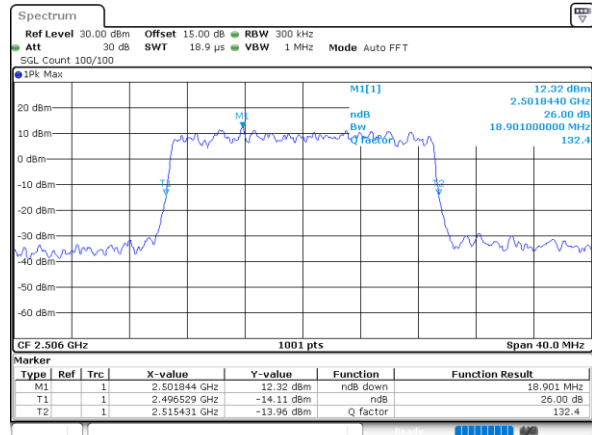

Lowest Channel / 10MHz / 64QAM

Date: 16. DEC. 2021 10:45:33

Middle Channel / 5MHz / 64QAM

Date: 27. DEC. 2021 14:46:10

Middle Channel / 10MHz / 64QAM

Date: 16. DEC. 2021 10:46:12

Highest Channel / 5MHz / 64QAM

Date: 27. DEC. 2021 14:48:10

Highest Channel / 10MHz / 64QAM

Date: 16. DEC. 2021 10:46:50

LTE Band 41

Lowest Channel / 15MHz / 64QAM

Date: 16, DEC, 2021 10:47:30

Lowest Channel / 20MHz / 64QAM

Date: 16, DEC, 2021 10:49:26

Middle Channel / 15MHz / 64QAM

Date: 16, DEC, 2021 10:48:08

Middle Channel / 20MHz / 64QAM

Date: 16, DEC, 2021 10:50:05

Highest Channel / 15MHz / 64QAM

Date: 16, DEC, 2021 10:48:47

Highest Channel / 20MHz / 64QAM