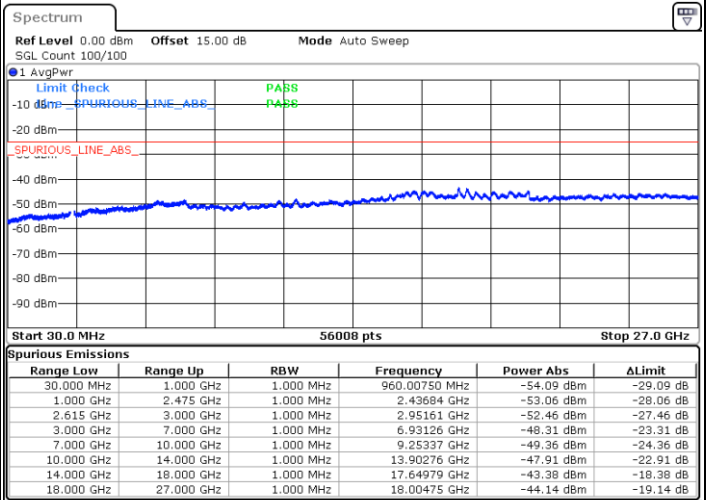

LTE Band 7C / 20MHz+15MHz

64QAM

Lowest Channel / 1RB0 and 1RB74

Lowest Channel / 1RB99 and 1RB0

Date: 18.DEC.2021 15:38:27

Date: 18.DEC.2021 15:32:42

Lowest Channel / FullIRB

N/A

Date: 18.DEC.2021 15:39:38

LTE Band 7C / 20MHz+15MHz

64QAM

MiddleChannel / 1RB0 and 1RB74

Middle Channel / 1RB99 and 1RB0

Date: 18.DEC.2021 15:49:48

Date: 18.DEC.2021 15:55:34

Middle Channel / FullIRB

N/A

Date: 18.DEC.2021 15:48:38

LTE Band 7C / 20MHz+15MHz

64QAM

Highest Channel / 1RB0 and 1RB74

Highest Channel / 1RB99 and 1RB0

Date: 18.DEC.2021 16:09:12

Date: 18.DEC.2021 16:08:02