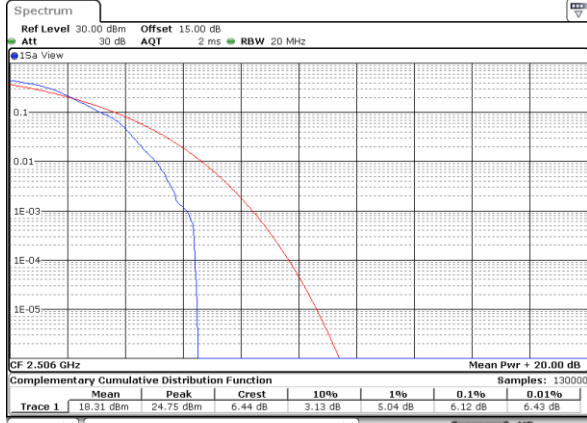

Lowest Channel / Full RB

Date: 16.DEC.2021 11:04:28

Middle Channel / 1RB

Date: 16.DEC.2021 11:19:21

Middle Channel / Full RB

Date: 16.DEC.2021 11:22:19

Highest Channel / 1RB

Date: 16.DEC.2021 11:29:08

Highest Channel / Full RB

Date: 16.DEC.2021 11:26:50

LTE Band 41 / 20MHz / 64QAM

Lowest Channel / 1RB

Date: 16.DEC.2021 11:08:10

Lowest Channel / Full RB

Date: 16.DEC.2021 11:05:58

Middle Channel / 1RB

Date: 16.DEC.2021 11:20:06

Middle Channel / Full RB

Date: 16.DEC.2021 11:21:31

Highest Channel / 1RB

Date: 16.DEC.2021 11:28:25

Highest Channel / Full RB

Date: 16.DEC.2021 11:27:32

26dB Bandwidth