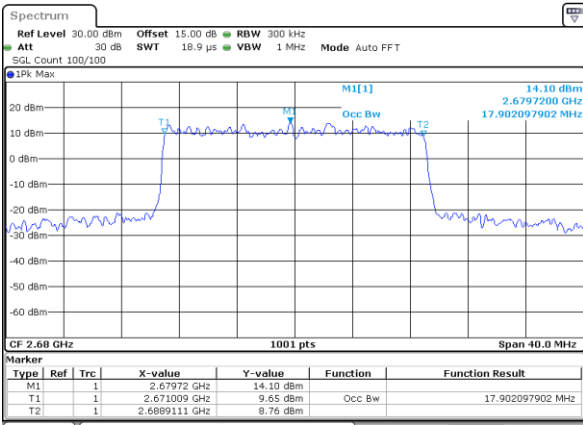

Date: 16 DEC 2021 10:35:20

Middle Channel / 15MHz / 16QAM

Date: 16 DEC 2021 10:35:43

Highest Channel / 15MHz / QPSK

Date: 16 DEC 2021 10:36:54

Highest Channel / 15MHz / 16QAM

Date: 16 DEC 2021 10:37:19

LTE Band 41

Lowest Channel / 20MHz / QPSK

Date: 16, DEC, 2021 10:38:32

Lowest Channel / 20MHz / 16QAM

Date: 16, DEC, 2021 10:38:56

Middle Channel / 20MHz / QPSK

Date: 16, DEC, 2021 10:40:08

Middle Channel / 20MHz / 16QAM

Date: 16, DEC, 2021 10:40:32

Highest Channel / 20MHz / QPSK

Date: 16, DEC, 2021 10:41:44

Highest Channel / 20MHz / 16QAM

Date: 16, DEC, 2021 10:42:08

LTE Band 41

Lowest Channel / 5MHz / 64QAM

Date: 27. DEC. 2021 14:42:13