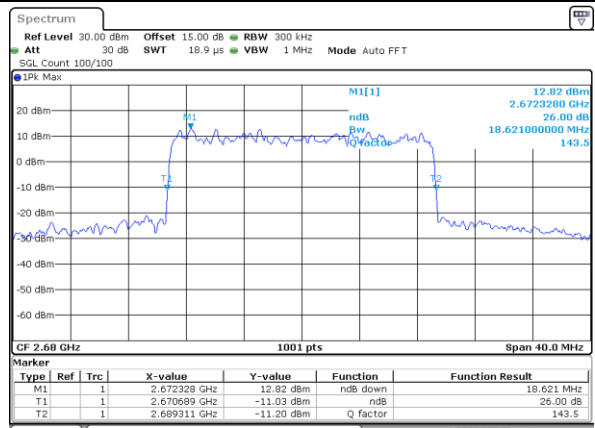

Date: 16 DEC 2021 10:36:07

Middle Channel / 15MHz / 16QAM

Date: 16 DEC 2021 10:36:31

Highest Channel / 15MHz / QPSK

Date: 16 DEC 2021 10:37:43

Highest Channel / 15MHz / 16QAM

Date: 16 DEC 2021 10:38:07

LTE Band 41

Lowest Channel / 20MHz / QPSK

Date: 16, DEC, 2021 10:39:20

Lowest Channel / 20MHz / 16QAM

Date: 16, DEC, 2021 10:39:44

Middle Channel / 20MHz / QPSK

Date: 16, DEC, 2021 10:40:56

Middle Channel / 20MHz / 16QAM

Date: 16, DEC, 2021 10:41:19

Highest Channel / 20MHz / QPSK

Date: 16, DEC, 2021 10:42:32

Highest Channel / 20MHz / 16QAM

Date: 16, DEC, 2021 10:42:57

LTE Band 41

Lowest Channel / 5MHz / 64QAM

Date: 27. DEC. 2021 14:45:47