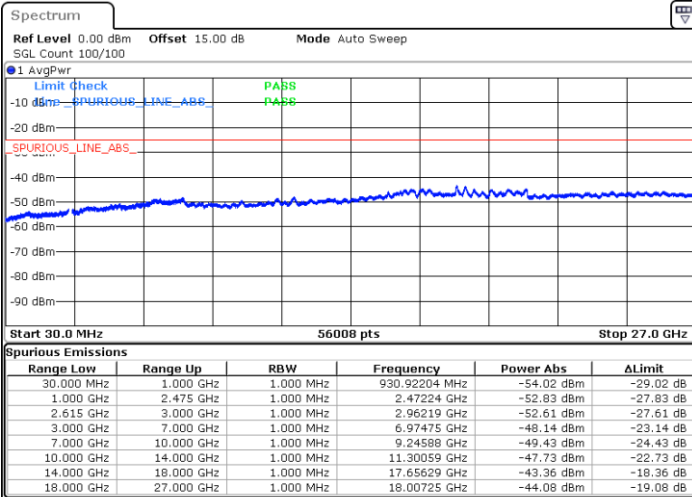

LTE Band 7C / 20MHz+15MHz

64QAM

Lowest Channel / 1RB0 and 1RB74

Lowest Channel / 1RB99 and 1RB0

Date: 18.DEC.2021 15:38:27

Date: 18.DEC.2021 15:32:42

Lowest Channel / FullIRB

N/A

Date: 18.DEC.2021 15:39:38

LTE Band 7C / 20MHz+15MHz

64QAM

MiddleChannel / 1RB0 and 1RB74

Middle Channel / 1RB99 and 1RB0

Date: 18.DEC.2021 15:49:48

Date: 18.DEC.2021 15:55:34

Middle Channel / FullIRB

N/A

Date: 18.DEC.2021 15:48:38

LTE Band 7C / 20MHz+15MHz

64QAM

Highest Channel / 1RB0 and 1RB74

Highest Channel / 1RB99 and 1RB0

Date: 18.DEC.2021 16:09:12

Date: 18.DEC.2021 16:08:02

Highest Channel / FullIRB

N/A

Date: 18.DEC.2021 16:14:57

LTE Band 7C / 20MHz+20MHz

64QAM

Lowest Channel / 1RB0 and 1RB99

Lowest Channel / 1RB99 and 1RB0

Date: 18.DEC.2021 13:45:30