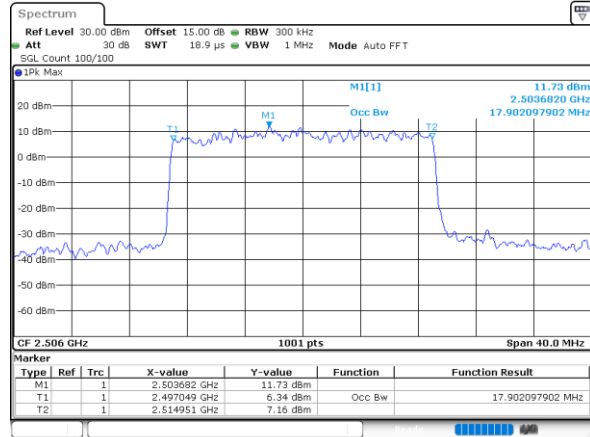

Lowest Channel / 10MHz / 64QAM

Date: 16. DEC. 2021 10:45:18

Middle Channel / 5MHz / 64QAM

Date: 27. DEC. 2021 14:42:35

Middle Channel / 10MHz / 64QAM

Date: 16. DEC. 2021 10:45:57

Highest Channel / 5MHz / 64QAM

Date: 27. DEC. 2021 14:44:34

Highest Channel / 10MHz / 64QAM

Date: 16. DEC. 2021 10:46:36

LTE Band 41

Lowest Channel / 15MHz / 64QAM

Date: 16, DEC, 2021 10:47:15

Lowest Channel / 20MHz / 64QAM

Date: 16, DEC, 2021 10:49:12

Middle Channel / 15MHz / 64QAM

Date: 16, DEC, 2021 10:47:54

Middle Channel / 20MHz / 64QAM

Date: 16, DEC, 2021 10:49:51

Highest Channel / 15MHz / 64QAM

Date: 16, DEC, 2021 10:48:32

Highest Channel / 20MHz / 64QAM