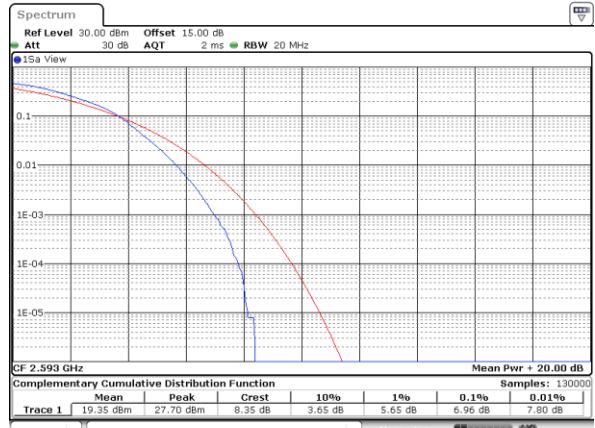

Date: 16.DEC.2021 11:22:55

Highest Channel / 1RB

Date: 16.DEC.2021 11:29:48

Highest Channel / Full RB

Date: 16.DEC.2021 11:26:05

LTE Band 41 / 20MHz / 16QAM

Lowest Channel / 1RB

Date: 16.DEC.2021 11:13:13

Lowest Channel / Full RB

Date: 16.DEC.2021 11:04:28

Middle Channel / 1RB

Date: 16.DEC.2021 11:19:21

Middle Channel / Full RB

Date: 16.DEC.2021 11:22:19

Highest Channel / 1RB

Date: 16.DEC.2021 11:29:08

Highest Channel / Full RB

Date: 16.DEC.2021 11:26:50

LTE Band 41 / 20MHz / 64QAM

Lowest Channel / 1RB

Date: 16.DEC.2021 11:08:10

Lowest Channel / Full RB

Date: 16.DEC.2021 11:05:58

Middle Channel / 1RB

Date: 16.DEC.2021 11:20:06

Middle Channel / Full RB

Date: 16.DEC.2021 11:21:31

Highest Channel / 1RB

Date: 16.DEC.2021 11:28:25

Highest Channel / Full RB

Date: 16.DEC.2021 11:27:32

26dB Bandwidth