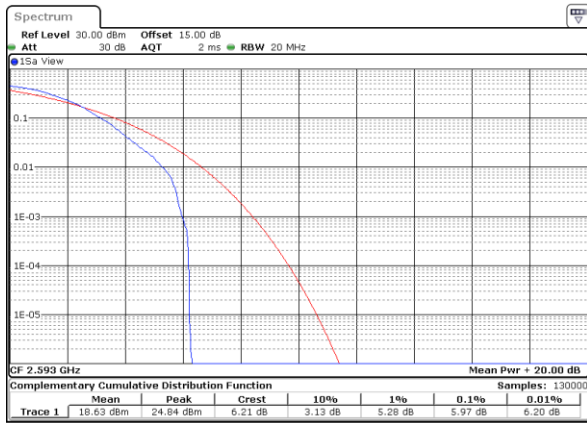

Lowest Channel / Full RB

Date: 16.DEC.2021 11:04:28

Middle Channel / 1RB

Date: 16.DEC.2021 11:19:21

Middle Channel / Full RB

Date: 16.DEC.2021 11:22:19

Highest Channel / 1RB

Date: 16.DEC.2021 11:29:08

Highest Channel / Full RB

Date: 16.DEC.2021 11:26:50

LTE Band 41 / 20MHz / 64QAM

Lowest Channel / 1RB

Date: 16.DEC.2021 11:08:10

Lowest Channel / Full RB

Date: 16.DEC.2021 11:05:58

Middle Channel / 1RB

Date: 16.DEC.2021 11:20:06

Middle Channel / Full RB

Date: 16.DEC.2021 11:21:31

Highest Channel / 1RB

Date: 16.DEC.2021 11:28:25

Highest Channel / Full RB

Date: 16.DEC.2021 11:27:32

26dB Bandwidth