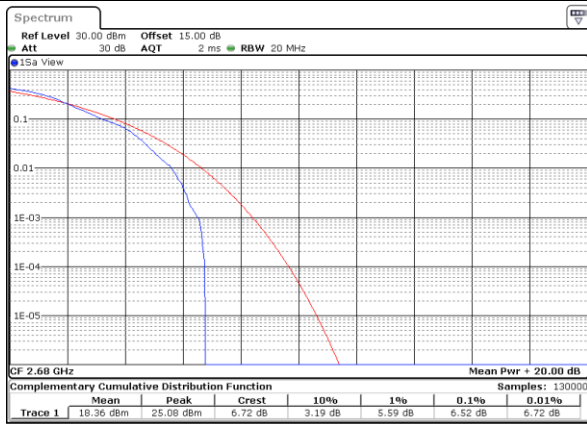

Lowest Channel / Full RB

Date: 16.DEC.2021 11:04:28

Middle Channel / 1RB

Date: 16.DEC.2021 11:19:21

Middle Channel / Full RB

Date: 16.DEC.2021 11:22:19

Highest Channel / 1RB

Date: 16.DEC.2021 11:29:08

Highest Channel / Full RB

Date: 16.DEC.2021 11:26:50

LTE Band 41 / 20MHz / 64QAM

Lowest Channel / 1RB

Date: 16.DEC.2021 11:08:10

Lowest Channel / Full RB

Date: 16.DEC.2021 11:05:58

Middle Channel / 1RB

Date: 16.DEC.2021 11:20:06

Middle Channel / Full RB

Date: 16.DEC.2021 11:21:31

Highest Channel / 1RB

Date: 16.DEC.2021 11:28:25

Highest Channel / Full RB

Date: 16.DEC.2021 11:27:32

26dB Bandwidth