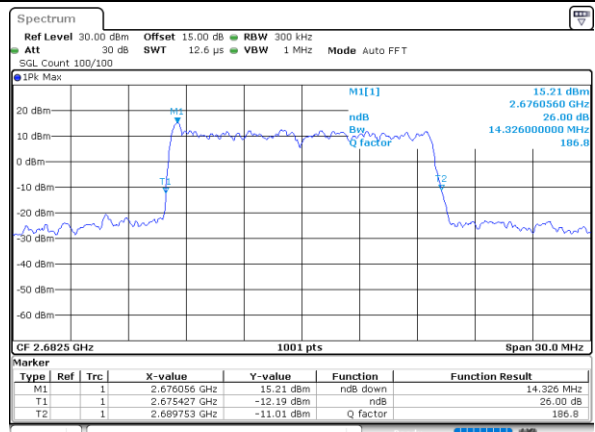

Highest Channel / 10MHz / 16QAM

Date: 16 DEC 2021 09:32:11

LTE Band 41

Lowest Channel / 15MHz / QPSK

Date: 16 DEC 2021 09:33:25

Lowest Channel / 15MHz / 16QAM

Date: 16 DEC 2021 09:33:49

Middle Channel / 15MHz / QPSK

Date: 16 DEC 2021 10:36:07

Middle Channel / 15MHz / 16QAM

Date: 16 DEC 2021 10:36:31

Highest Channel / 15MHz / QPSK

Date: 16 DEC 2021 10:37:43

Highest Channel / 15MHz / 16QAM

Date: 16 DEC 2021 10:38:07

LTE Band 41