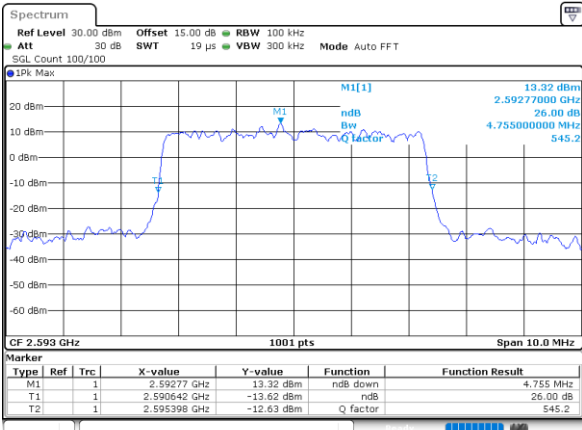

Date: 16, DEC, 2021 10:41:19

Highest Channel / 20MHz / QPSK

Date: 16, DEC, 2021 10:42:32

Highest Channel / 20MHz / 16QAM

Date: 16, DEC, 2021 10:42:57

LTE Band 41

Lowest Channel / 5MHz / 64QAM

Date: 27. DEC. 2021 14:45:47

Lowest Channel / 10MHz / 64QAM

Date: 16. DEC. 2021 10:45:33

Middle Channel / 5MHz / 64QAM

Date: 27. DEC. 2021 14:46:10

Middle Channel / 10MHz / 64QAM

Date: 16. DEC. 2021 10:46:12

Highest Channel / 5MHz / 64QAM