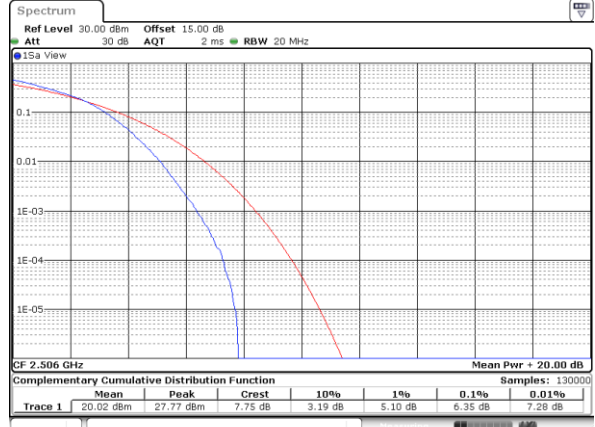

LTE Band 41 / 20MHz / QPSK

Lowest Channel / 1RB

Date: 16.DEC.2021 11:14:04

Lowest Channel / Full RB

Date: 16.DEC.2021 11:00:12

Middle Channel / 1RB

Date: 16.DEC.2021 11:14:37

Middle Channel / Full RB

Date: 16.DEC.2021 11:22:55

Highest Channel / 1RB

Date: 16.DEC.2021 11:29:48

Highest Channel / Full RB

Date: 16.DEC.2021 11:26:05

LTE Band 41 / 20MHz / 16QAM

Lowest Channel / 1RB

Date: 16.DEC.2021 11:13:13

Lowest Channel / Full RB

Date: 16.DEC.2021 11:04:28

Middle Channel / 1RB

Date: 16.DEC.2021 11:19:21

Middle Channel / Full RB

Date: 16.DEC.2021 11:22:19

Highest Channel / 1RB

Date: 16.DEC.2021 11:29:08