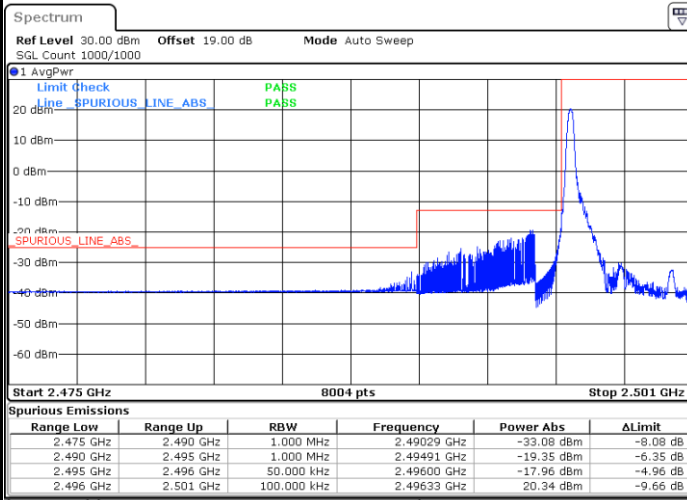

Date: 27. DEC. 2021 14:44:34

Highest Channel / 10MHz / 64QAM

Date: 16. DEC. 2021 10:46:36

LTE Band 41

Lowest Channel / 15MHz / 64QAM

Date: 16, DEC, 2021 10:47:15

Lowest Channel / 20MHz / 64QAM

Date: 16, DEC, 2021 10:49:12

Middle Channel / 15MHz / 64QAM

Date: 16, DEC, 2021 10:47:54

Middle Channel / 20MHz / 64QAM

Date: 16, DEC, 2021 10:49:51

Highest Channel / 15MHz / 64QAM

Date: 16, DEC, 2021 10:48:32

Highest Channel / 20MHz / 64QAM

Date: 16, DEC, 2021 10:50:29

Conducted Band Edge

LTE Band 41 / 5MHz / 16QAM

Lowest Band Edge / 1RB

Date: 17.DEC.2021 11:22:04

Highest Band Edge / 1 RB

Date: 17.DEC.2021 11:33:39

Lowest Band Edge / Full RB

Date: 17.DEC.2021 11:27:06

Highest Band Edge / Full RB

Date: 17.DEC.2021 11:29:39