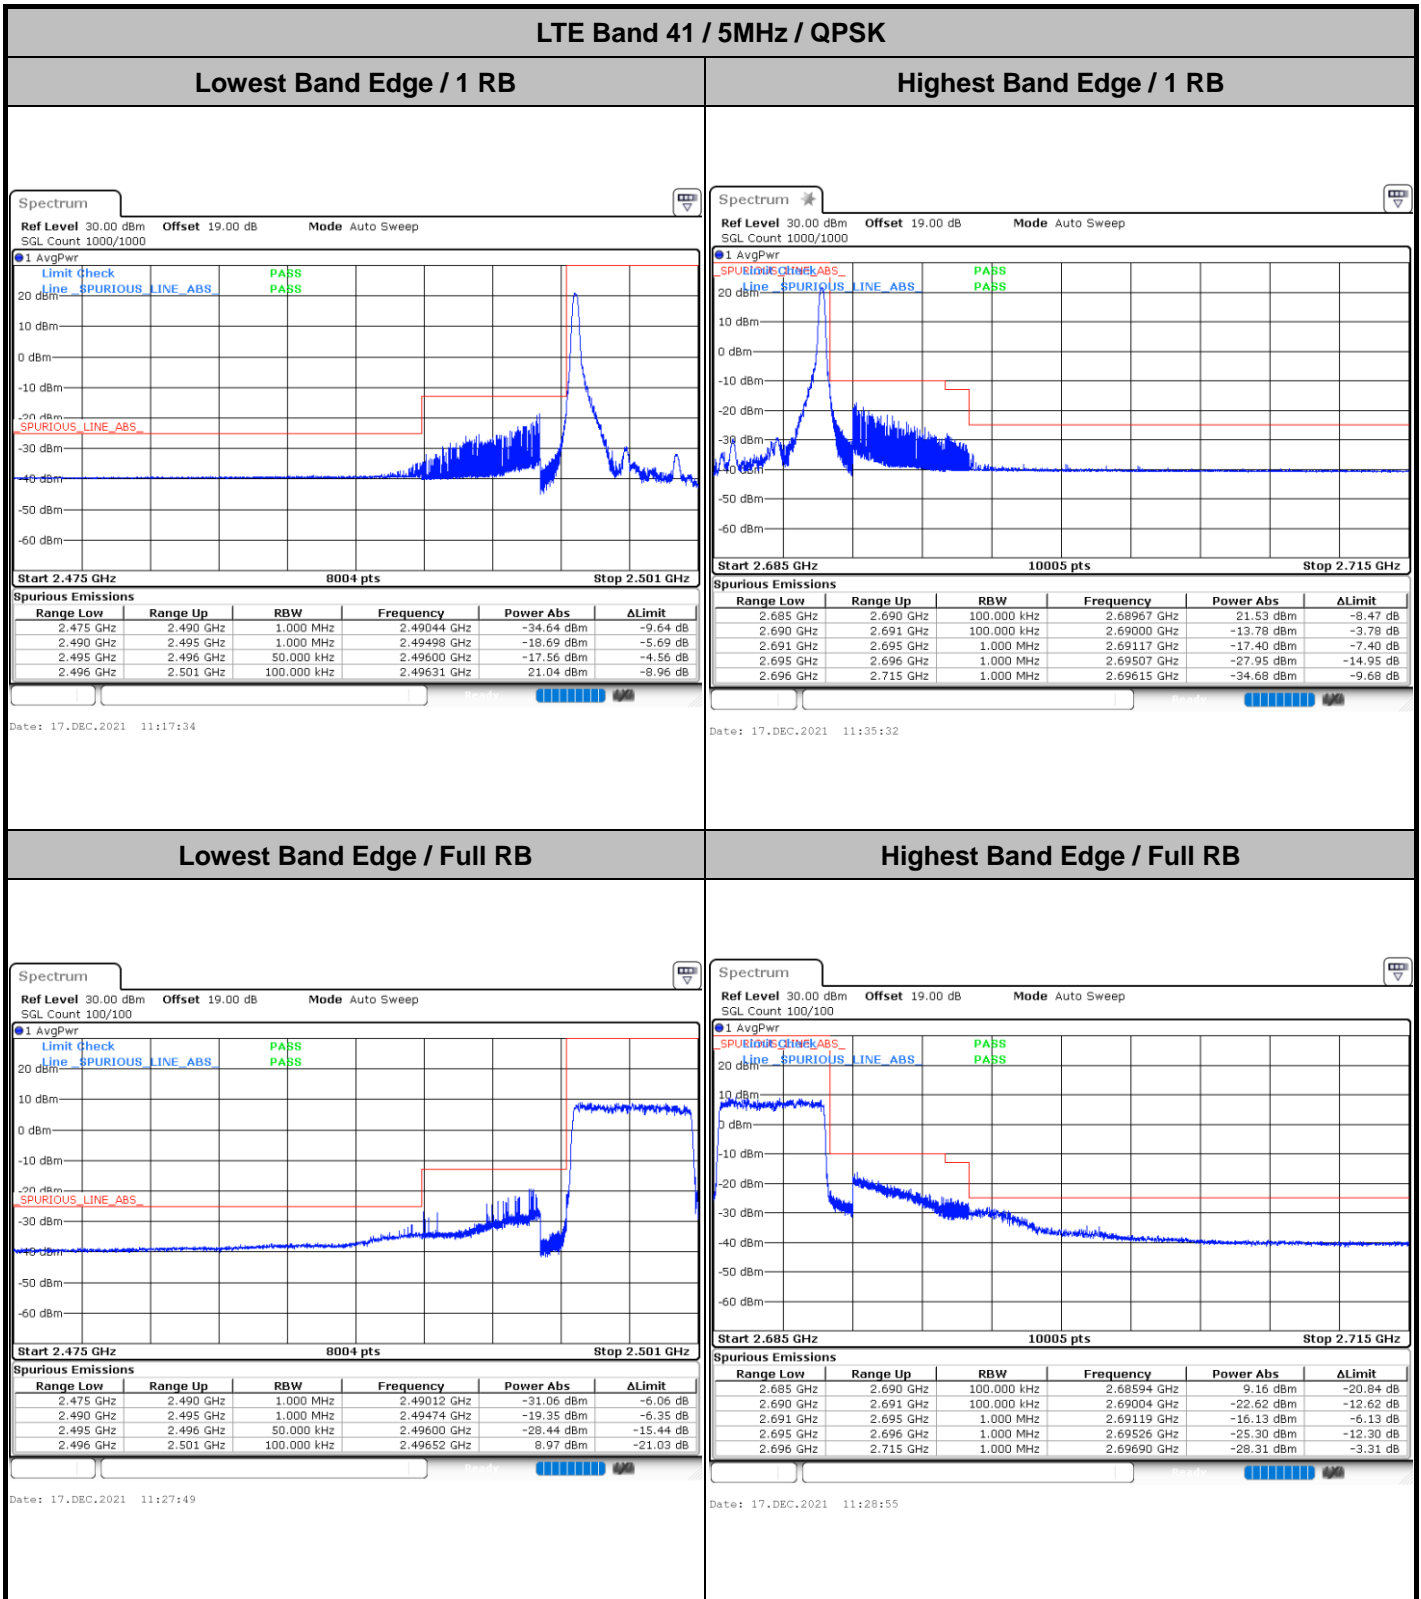

Date: 27. DEC. 2021 14:44:34

Highest Channel / 10MHz / 64QAM

Date: 16. DEC. 2021 10:46:36

LTE Band 41

Lowest Channel / 15MHz / 64QAM

Date: 16, DEC, 2021 10:47:15

Lowest Channel / 20MHz / 64QAM

Date: 16, DEC, 2021 10:49:12

Middle Channel / 15MHz / 64QAM

Date: 16, DEC, 2021 10:47:54

Middle Channel / 20MHz / 64QAM

Date: 16, DEC, 2021 10:49:51

Highest Channel / 15MHz / 64QAM

Date: 16, DEC, 2021 10:48:32

Highest Channel / 20MHz / 64QAM

Date: 16, DEC, 2021 10:50:29

Conducted Band Edge

LTE Band 41 / 5MHz / 16QAM

Lowest Band Edge / 1RB

Date: 17.DEC.2021 11:22:04

Highest Band Edge / 1 RB

Date: 17.DEC.2021 11:33:39

Lowest Band Edge / Full RB

Date: 17.DEC.2021 11:27:06

Highest Band Edge / Full RB

Date: 17.DEC.2021 11:29:39