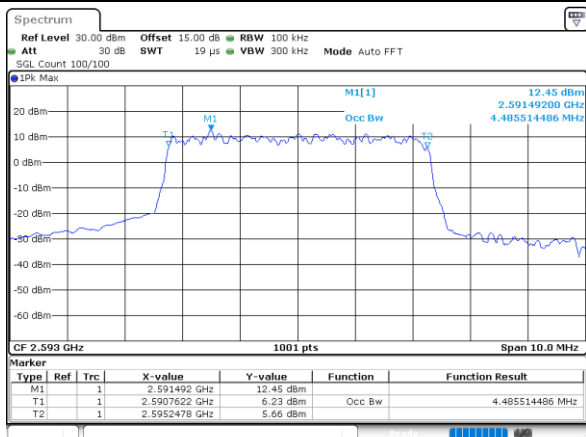

Date: 16, DEC, 2021 10:40:32

Highest Channel / 20MHz / QPSK

Date: 16, DEC, 2021 10:41:44

Highest Channel / 20MHz / 16QAM

Date: 16, DEC, 2021 10:42:08

LTE Band 41

Lowest Channel / 5MHz / 64QAM

Date: 27. DEC. 2021 14:42:13

Lowest Channel / 10MHz / 64QAM

Date: 16. DEC. 2021 10:45:18

Middle Channel / 5MHz / 64QAM

Date: 27. DEC. 2021 14:42:35

Middle Channel / 10MHz / 64QAM

Date: 16. DEC. 2021 10:45:57

Highest Channel / 5MHz / 64QAM