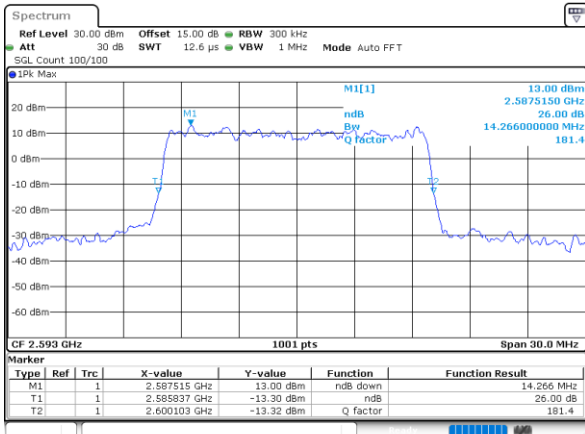

Lowest Channel / 10MHz / 64QAM

Date: 16. DEC. 2021 10:45:33

Middle Channel / 5MHz / 64QAM

Date: 27. DEC. 2021 14:46:10

Middle Channel / 10MHz / 64QAM

Date: 16. DEC. 2021 10:46:12

Highest Channel / 5MHz / 64QAM

Date: 27. DEC. 2021 14:48:10

Highest Channel / 10MHz / 64QAM

Date: 16. DEC. 2021 10:46:50

LTE Band 41

Lowest Channel / 15MHz / 64QAM

Date: 16, DEC, 2021 10:47:30

Lowest Channel / 20MHz / 64QAM

Date: 16, DEC, 2021 10:49:26

Middle Channel / 15MHz / 64QAM

Date: 16, DEC, 2021 10:48:08

Middle Channel / 20MHz / 64QAM

Date: 16, DEC, 2021 10:50:05

Highest Channel / 15MHz / 64QAM

Date: 16, DEC, 2021 10:48:47

Highest Channel / 20MHz / 64QAM