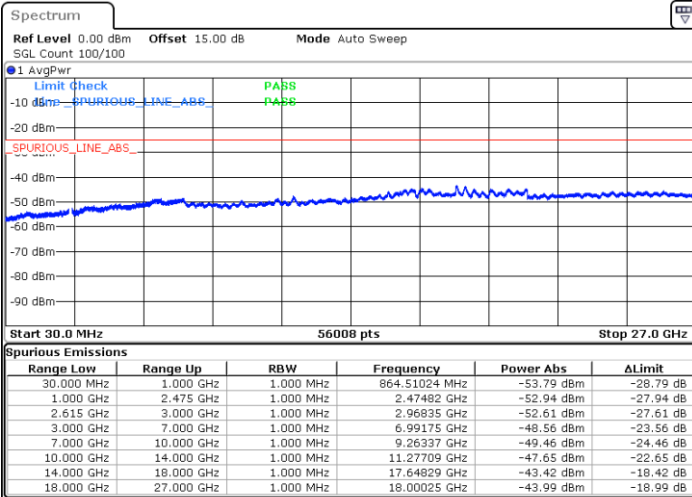

N/A

Date: 18.DEC.2021 15:48:38

LTE Band 7C / 20MHz+15MHz

64QAM

Highest Channel / 1RB0 and 1RB74

Highest Channel / 1RB99 and 1RB0

Date: 18.DEC.2021 16:09:12

Date: 18.DEC.2021 16:08:02

Highest Channel / FullIRB

N/A

Date: 18.DEC.2021 16:14:57

LTE Band 7C / 20MHz+20MHz

64QAM

Lowest Channel / 1RB0 and 1RB99

Lowest Channel / 1RB99 and 1RB0

Date: 18.DEC.2021 13:45:30

Date: 18.DEC.2021 13:39:45

Lowest Channel / FullIRB

N/A

Date: 18.DEC.2021 13:46:40

LTE Band 7C / 20MHz+20MHz

64QAM

Middle Channel / 1RB0 and 1RB99

Middle Channel / 1RB99 and 1RB0

Date: 18.DEC.2021 13:56:48

Date: 18.DEC.2021 14:02:33

Middle Channel / FullIRB

N/A

Date: 18.DEC.2021 13:55:39

LTE Band 7C / 20MHz+20MHz

64QAM

Highest Channel / 1RB0 and 1RB99