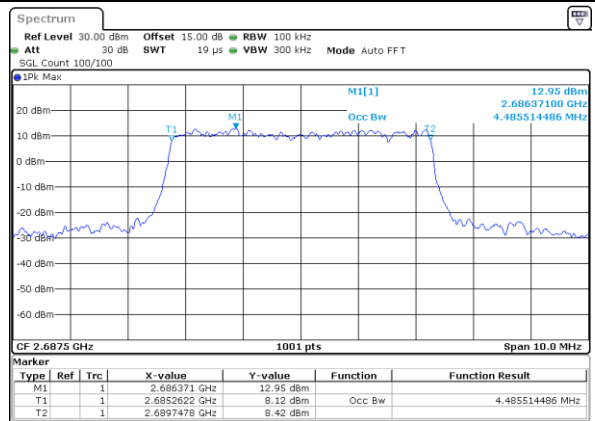

LTE Band 41

Lowest Channel / 5MHz / QPSK

Date: 27. DEC. 2021 14:41:23

Lowest Channel / 5MHz / 16QAM

Date: 27. DEC. 2021 14:41:47

Middle Channel / 5MHz / QPSK

Date: 27. DEC. 2021 14:42:22

Middle Channel / 5MHz / 16QAM

Date: 27. DEC. 2021 14:42:59

Highest Channel / 5MHz / QPSK

Date: 27. DEC. 2021 14:43:46

Highest Channel / 5MHz / 16QAM

Date: 27. DEC. 2021 14:44:10

LTE Band 41

Lowest Channel / 10MHz / QPSK

Date: 16 DEC 2021 09:27:45