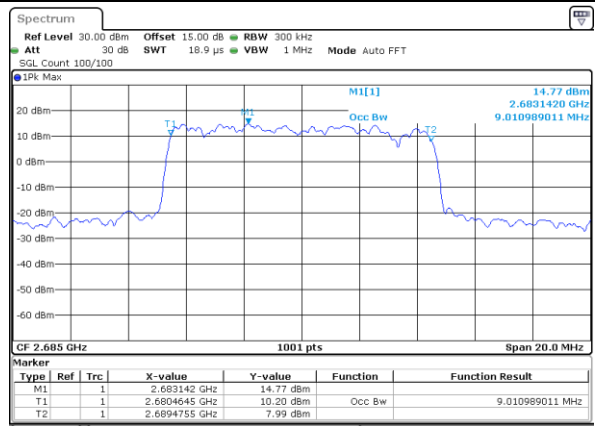

Date: 27. DEC. 2021 14:42:59

Highest Channel / 5MHz / QPSK

Date: 27. DEC. 2021 14:43:46

Highest Channel / 5MHz / 16QAM

Date: 27. DEC. 2021 14:44:10

LTE Band 41

Lowest Channel / 10MHz / QPSK

Date: 16 DEC 2021 09:27:45

Lowest Channel / 10MHz / 16QAM

Date: 16 DEC 2021 09:28:10

Middle Channel / 10MHz / QPSK

Date: 16 DEC 2021 09:29:22

Middle Channel / 10MHz / 16QAM

Date: 16 DEC 2021 09:29:46

Highest Channel / 10MHz / QPSK

Date: 16 DEC 2021 09:30:58

Highest Channel / 10MHz / 16QAM

Date: 16 DEC 2021 09:31:22

LTE Band 41

Lowest Channel / 15MHz / QPSK

Date: 16 DEC 2021 09:32:36

Lowest Channel / 15MHz / 16QAM

Date: 16 DEC 2021 09:33:00

Middle Channel / 15MHz / QPSK