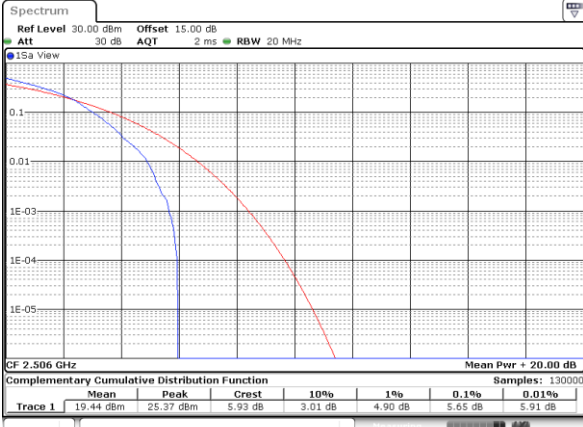

LTE Band 41 / 20MHz / QPSK

Lowest Channel / 1RB

Date: 16.DEC.2021 11:14:04

Lowest Channel / Full RB

Date: 16.DEC.2021 11:00:12

Middle Channel / 1RB

Date: 16.DEC.2021 11:14:37

Middle Channel / Full RB

Date: 16.DEC.2021 11:22:55

Highest Channel / 1RB

Date: 16.DEC.2021 11:29:48

Highest Channel / Full RB

Date: 16.DEC.2021 11:26:05

LTE Band 41 / 20MHz / 16QAM

Lowest Channel / 1RB

Date: 16.DEC.2021 11:13:13

Lowest Channel / Full RB

Date: 16.DEC.2021 11:04:28

Middle Channel / 1RB

Date: 16.DEC.2021 11:19:21

Middle Channel / Full RB

Date: 16.DEC.2021 11:22:19

Highest Channel / 1RB

Date: 16.DEC.2021 11:29:08