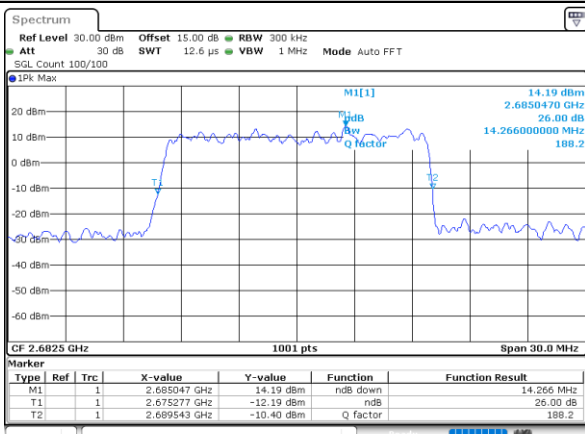

Date: 27. DEC. 2021 14:48:10

Highest Channel / 10MHz / 64QAM

Date: 16. DEC. 2021 10:46:50

LTE Band 41

Lowest Channel / 15MHz / 64QAM

Date: 16, DEC, 2021 10:47:30

Lowest Channel / 20MHz / 64QAM

Date: 16, DEC, 2021 10:49:26

Middle Channel / 15MHz / 64QAM

Date: 16, DEC, 2021 10:48:08

Middle Channel / 20MHz / 64QAM

Date: 16, DEC, 2021 10:50:05

Highest Channel / 15MHz / 64QAM

Date: 16, DEC, 2021 10:48:47

Highest Channel / 20MHz / 64QAM

Date: 16, DEC, 2021 10:50:44

Occupied Bandwidth

Mode	LTE Band 41 : 99%OBW(MHz)											
BW	1.4MHz		3MHz		5MHz		10MHz		15MHz		20MHz	
Mod.	QPSK	16QAM	QPSK	16QAM	QPSK	16QAM	QPSK	16QAM	QPSK	16QAM	QPSK	16QAM
Lowest CH	-	-	-	-	4.47	4.49	9.05	8.95	13.46	13.46	17.98	17.90
Middle CH	-	-	-	-	4.48	4.50	9.01	8.95	13.46	13.34	17.86	17.90
Highest CH	-	-	-	-	4.51	4.49	9.05	9.01	13.46	13.52	17.90	17.86
Mode	LTE Band 41 : 99%OBW(MHz)											
BW	1.4MHz		3MHz		5MHz		10MHz		15MHz		20MHz	
Mod.	64QAM		64QAM		64QAM		64QAM		64QAM		64QAM	
Lowest CH	-	-	-	-	4.46	-	9.03	-	13.55	-	17.90	-
Middle CH	-	-	-	-	4.49	-	9.05	-	13.46	-	17.90	-
Highest CH	-	-	-	-	4.49	-	9.01	-	13.46	-	17.94	-