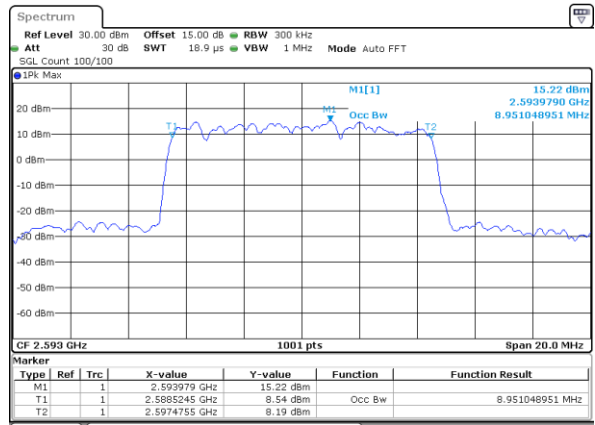

Date: 27. DEC. 2021 14:42:59

Highest Channel / 5MHz / QPSK

Date: 27. DEC. 2021 14:43:46

Highest Channel / 5MHz / 16QAM

Date: 27. DEC. 2021 14:44:10

LTE Band 41

Lowest Channel / 10MHz / QPSK

Date: 16 DEC 2021 09:27:45

Lowest Channel / 10MHz / 16QAM

Date: 16 DEC 2021 09:28:10

Middle Channel / 10MHz / QPSK

Date: 16 DEC 2021 09:29:22

Middle Channel / 10MHz / 16QAM

Date: 16 DEC 2021 09:29:46

Highest Channel / 10MHz / QPSK

Date: 16 DEC 2021 09:30:58

Highest Channel / 10MHz / 16QAM

Date: 16 DEC 2021 09:31:22

LTE Band 41

Lowest Channel / 15MHz / QPSK

Date: 16 DEC 2021 09:32:36

Lowest Channel / 15MHz / 16QAM

Date: 16 DEC 2021 09:33:00

Middle Channel / 15MHz / QPSK