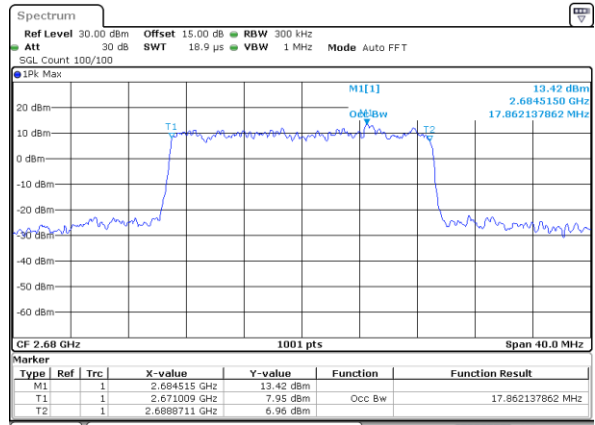

Date: 16 DEC 2021 10:35:20

Middle Channel / 15MHz / 16QAM

Date: 16 DEC 2021 10:35:43

Highest Channel / 15MHz / QPSK

Date: 16 DEC 2021 10:36:54

Highest Channel / 15MHz / 16QAM

Date: 16 DEC 2021 10:37:19

LTE Band 41

Lowest Channel / 20MHz / QPSK

Date: 16, DEC, 2021 10:38:32

Lowest Channel / 20MHz / 16QAM

Date: 16, DEC, 2021 10:38:56

Middle Channel / 20MHz / QPSK

Date: 16, DEC, 2021 10:40:08

Middle Channel / 20MHz / 16QAM

Date: 16, DEC, 2021 10:40:32

Highest Channel / 20MHz / QPSK

Date: 16, DEC, 2021 10:41:44

Highest Channel / 20MHz / 16QAM

Date: 16, DEC, 2021 10:42:08

LTE Band 41

Lowest Channel / 5MHz / 64QAM

Date: 27. DEC. 2021 14:42:13