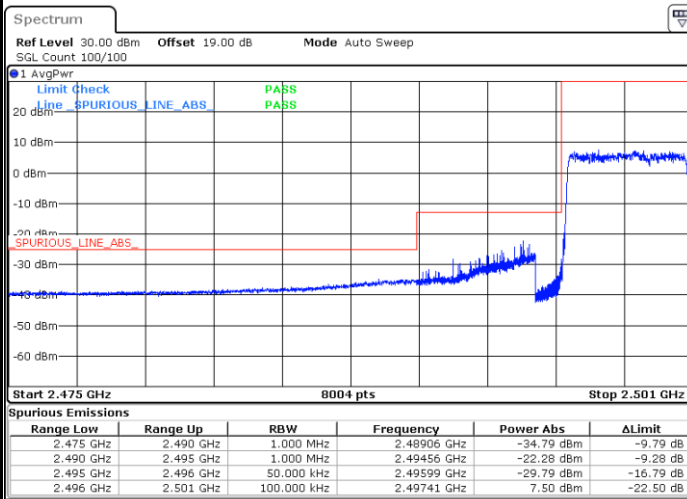

Date: 27. DEC. 2021 14:44:34

Highest Channel / 10MHz / 64QAM

Date: 16. DEC. 2021 10:46:36

LTE Band 41

Lowest Channel / 15MHz / 64QAM

Date: 16, DEC, 2021 10:47:15

Lowest Channel / 20MHz / 64QAM

Date: 16, DEC, 2021 10:49:12

Middle Channel / 15MHz / 64QAM

Date: 16, DEC, 2021 10:47:54

Middle Channel / 20MHz / 64QAM

Date: 16, DEC, 2021 10:49:51

Highest Channel / 15MHz / 64QAM

Date: 16, DEC, 2021 10:48:32

Highest Channel / 20MHz / 64QAM

Date: 16, DEC, 2021 10:50:29

Conducted Band Edge

LTE Band 41 / 5MHz / 16QAM

Lowest Band Edge / 1RB

Date: 17.DEC.2021 11:22:04

Highest Band Edge / 1 RB

Date: 17.DEC.2021 11:33:39

Lowest Band Edge / Full RB

Date: 17.DEC.2021 11:27:06

Highest Band Edge / Full RB

Date: 17.DEC.2021 11:29:39