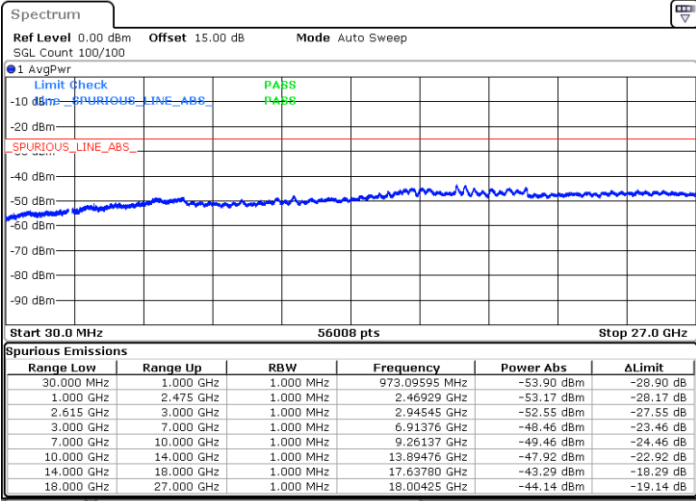

Highest Channel / FullIRB

N/A

Date: 18.DEC.2021 16:14:57

LTE Band 7C / 20MHz+20MHz

64QAM

Lowest Channel / 1RB0 and 1RB99

Lowest Channel / 1RB99 and 1RB0

Date: 18.DEC.2021 13:45:30

Date: 18.DEC.2021 13:39:45

Lowest Channel / FullIRB

N/A

Date: 18.DEC.2021 13:46:40

LTE Band 7C / 20MHz+20MHz

64QAM

Middle Channel / 1RB0 and 1RB99

Middle Channel / 1RB99 and 1RB0

Date: 18.DEC.2021 13:56:48

Date: 18.DEC.2021 14:02:33

Middle Channel / FullIRB

N/A

Date: 18.DEC.2021 13:55:39

LTE Band 7C / 20MHz+20MHz

64QAM

Highest Channel / 1RB0 and 1RB99

Highest Channel / 1RB99 and 1RB0

Date: 18.DEC.2021 14:16:55

Date: 18.DEC.2021 14:15:45

Highest Channel / FullIRB

N/A

Date: 18.DEC.2021 14:22:41

LTE Band 41

Peak-to-Average Ratio