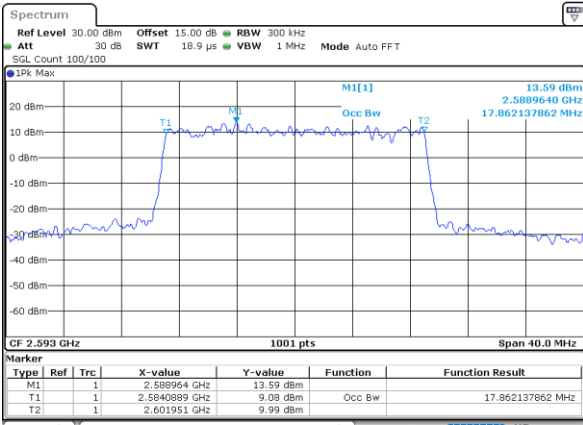

Date: 16 DEC 2021 10:35:20

Middle Channel / 15MHz / 16QAM

Date: 16 DEC 2021 10:35:43

Highest Channel / 15MHz / QPSK

Date: 16 DEC 2021 10:36:54

Highest Channel / 15MHz / 16QAM

Date: 16 DEC 2021 10:37:19

LTE Band 41

Lowest Channel / 20MHz / QPSK

Date: 16, DEC, 2021 10:38:32

Lowest Channel / 20MHz / 16QAM

Date: 16, DEC, 2021 10:38:56

Middle Channel / 20MHz / QPSK

Date: 16, DEC, 2021 10:40:08

Middle Channel / 20MHz / 16QAM

Date: 16, DEC, 2021 10:40:32

Highest Channel / 20MHz / QPSK

Date: 16, DEC, 2021 10:41:44

Highest Channel / 20MHz / 16QAM

Date: 16, DEC, 2021 10:42:08

LTE Band 41

Lowest Channel / 5MHz / 64QAM

Date: 27. DEC. 2021 14:42:13