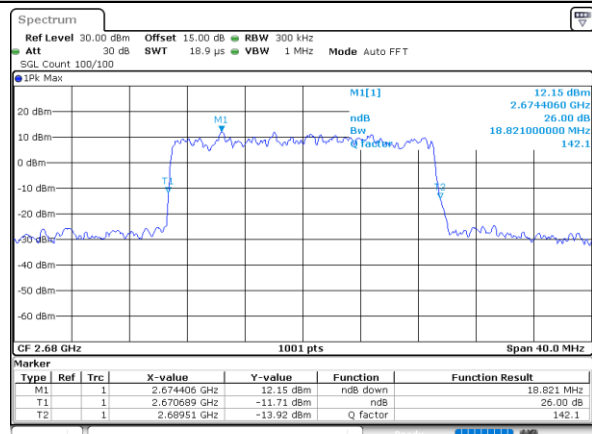

Date: 27. DEC. 2021 14:48:10

Highest Channel / 10MHz / 64QAM

Date: 16. DEC. 2021 10:46:50

LTE Band 41

Lowest Channel / 15MHz / 64QAM

Date: 16, DEC, 2021 10:47:30

Lowest Channel / 20MHz / 64QAM

Date: 16, DEC, 2021 10:49:26

Middle Channel / 15MHz / 64QAM

Date: 16, DEC, 2021 10:48:08

Middle Channel / 20MHz / 64QAM

Date: 16, DEC, 2021 10:50:05

Highest Channel / 15MHz / 64QAM

Date: 16, DEC, 2021 10:48:47

Highest Channel / 20MHz / 64QAM

Date: 16, DEC, 2021 10:50:44

Occupied Bandwidth

Mode	LTE Band 41 : 99%OBW(MHz)											
BW	1.4MHz		3MHz		5MHz		10MHz		15MHz		20MHz	
Mod.	QPSK	16QAM	QPSK	16QAM	QPSK	16QAM	QPSK	16QAM	QPSK	16QAM	QPSK	16QAM
Lowest CH	-	-	-	-	4.47	4.49	9.05	8.95	13.46	13.46	17.98	17.90
Middle CH	-	-	-	-	4.48	4.50	9.01	8.95	13.46	13.34	17.86	17.90
Highest CH	-	-	-	-	4.51	4.49	9.05	9.01	13.46	13.52	17.90	17.86
Mode	LTE Band 41 : 99%OBW(MHz)											
BW	1.4MHz		3MHz		5MHz		10MHz		15MHz		20MHz	
Mod.	64QAM		64QAM		64QAM		64QAM		64QAM		64QAM	
Lowest CH	-	-	-	-	4.46	-	9.03	-	13.55	-	17.90	-
Middle CH	-	-	-	-	4.49	-	9.05	-	13.46	-	17.90	-
Highest CH	-	-	-	-	4.49	-	9.01	-	13.46	-	17.94	-