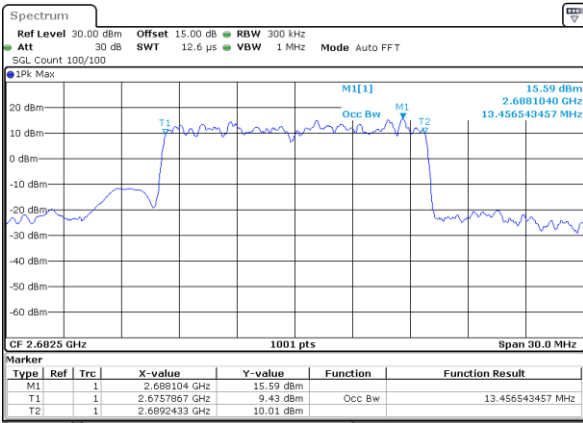

Highest Channel / 10MHz / 16QAM

Date: 16 DEC 2021 09:31:22

LTE Band 41

Lowest Channel / 15MHz / QPSK

Date: 16 DEC 2021 09:32:36

Lowest Channel / 15MHz / 16QAM

Date: 16 DEC 2021 09:33:00

Middle Channel / 15MHz / QPSK

Date: 16 DEC 2021 10:35:20

Middle Channel / 15MHz / 16QAM

Date: 16 DEC 2021 10:35:43

Highest Channel / 15MHz / QPSK

Date: 16 DEC 2021 10:36:54

Highest Channel / 15MHz / 16QAM

Date: 16 DEC 2021 10:37:19

LTE Band 41