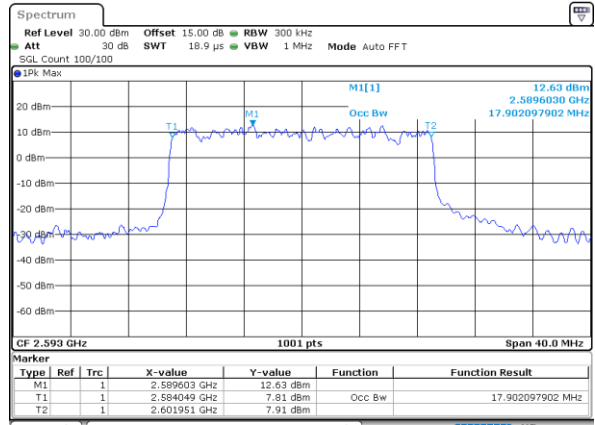

Date: 16 DEC 2021 10:35:20

Middle Channel / 15MHz / 16QAM

Date: 16 DEC 2021 10:35:43

Highest Channel / 15MHz / QPSK

Date: 16 DEC 2021 10:36:54

Highest Channel / 15MHz / 16QAM

Date: 16 DEC 2021 10:37:19

LTE Band 41

Lowest Channel / 20MHz / QPSK

Date: 16, DEC, 2021 10:38:32

Lowest Channel / 20MHz / 16QAM

Date: 16, DEC, 2021 10:38:56

Middle Channel / 20MHz / QPSK

Date: 16, DEC, 2021 10:40:08

Middle Channel / 20MHz / 16QAM

Date: 16, DEC, 2021 10:40:32

Highest Channel / 20MHz / QPSK

Date: 16, DEC, 2021 10:41:44

Highest Channel / 20MHz / 16QAM

Date: 16, DEC, 2021 10:42:08

LTE Band 41

Lowest Channel / 5MHz / 64QAM

Date: 27. DEC. 2021 14:42:13

Lowest Channel / 10MHz / 64QAM

Date: 16. DEC. 2021 10:45:18

Middle Channel / 5MHz / 64QAM

Date: 27. DEC. 2021 14:42:35

Middle Channel / 10MHz / 64QAM

Date: 16. DEC. 2021 10:45:57

Highest Channel / 5MHz / 64QAM