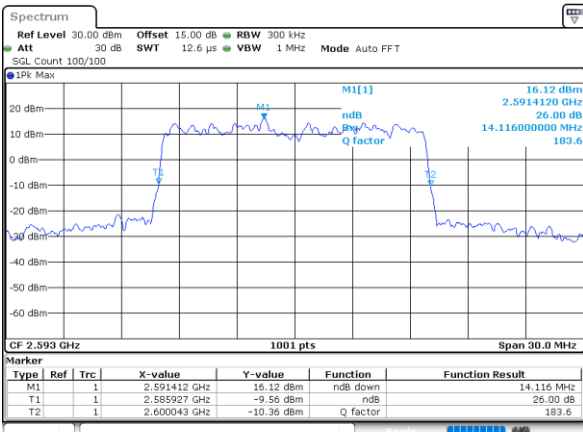

Highest Channel / 10MHz / 16QAM

Date: 16 DEC 2021 09:32:11

LTE Band 41

Lowest Channel / 15MHz / QPSK

Date: 16 DEC 2021 09:33:25

Lowest Channel / 15MHz / 16QAM

Date: 16 DEC 2021 09:33:49

Middle Channel / 15MHz / QPSK

Date: 16 DEC 2021 10:36:07

Middle Channel / 15MHz / 16QAM

Date: 16 DEC 2021 10:36:31

Highest Channel / 15MHz / QPSK

Date: 16 DEC 2021 10:37:43

Highest Channel / 15MHz / 16QAM

Date: 16 DEC 2021 10:38:07

LTE Band 41