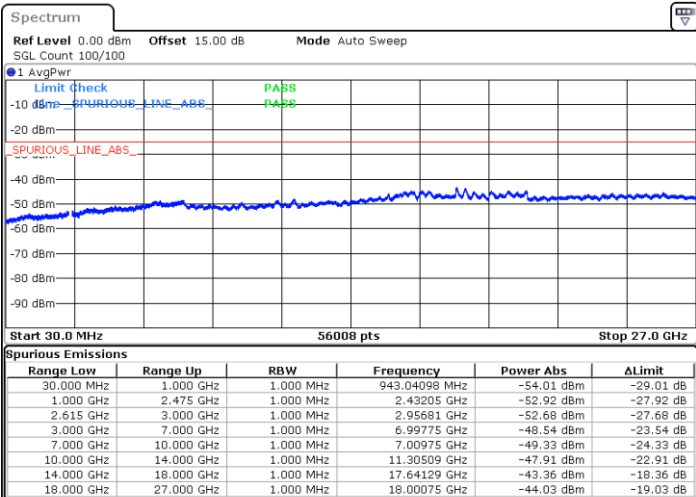

Highest Channel / FullIRB

N/A

Date: 18.DEC.2021 16:14:57

LTE Band 7C / 20MHz+20MHz

64QAM

Lowest Channel / 1RB0 and 1RB99

Lowest Channel / 1RB99 and 1RB0

Date: 18.DEC.2021 13:45:30

Date: 18.DEC.2021 13:39:45

Lowest Channel / FullIRB

N/A

Date: 18.DEC.2021 13:46:40

LTE Band 7C / 20MHz+20MHz

64QAM

Middle Channel / 1RB0 and 1RB99

Middle Channel / 1RB99 and 1RB0

Date: 18.DEC.2021 13:56:48

Date: 18.DEC.2021 14:02:33

Middle Channel / FullIRB

N/A

Date: 18.DEC.2021 13:55:39

LTE Band 7C / 20MHz+20MHz

64QAM

Highest Channel / 1RB0 and 1RB99

Highest Channel / 1RB99 and 1RB0

Date: 18.DEC.2021 14:16:55

Date: 18.DEC.2021 14:15:45

Highest Channel / FullIRB

N/A

Date: 18.DEC.2021 14:22:41

LTE Band 41

Peak-to-Average Ratio