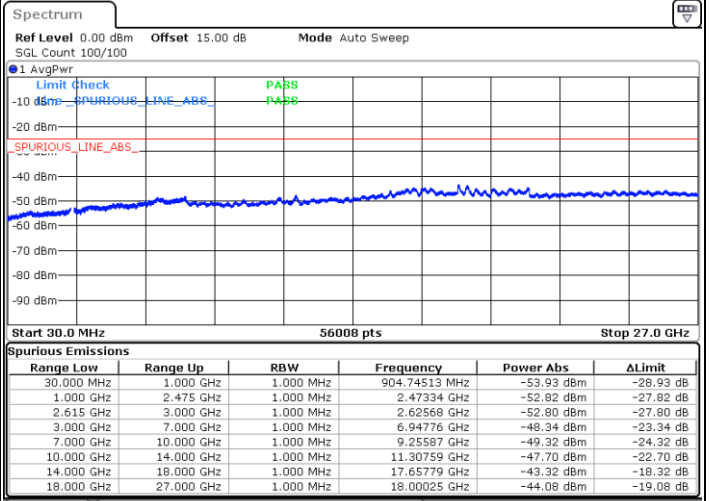

Highest Channel / FullIRB

N/A

Date: 18.DEC.2021 16:14:57

LTE Band 7C / 20MHz+20MHz

64QAM

Lowest Channel / 1RB0 and 1RB99

Lowest Channel / 1RB99 and 1RB0

Date: 18.DEC.2021 13:45:30

Date: 18.DEC.2021 13:39:45

Lowest Channel / FullIRB

N/A

Date: 18.DEC.2021 13:46:40

LTE Band 7C / 20MHz+20MHz

64QAM

Middle Channel / 1RB0 and 1RB99

Middle Channel / 1RB99 and 1RB0

Date: 18.DEC.2021 13:56:48

Date: 18.DEC.2021 14:02:33

Middle Channel / FullIRB

N/A

Date: 18.DEC.2021 13:55:39

LTE Band 7C / 20MHz+20MHz

64QAM

Highest Channel / 1RB0 and 1RB99

Highest Channel / 1RB99 and 1RB0

Date: 18.DEC.2021 14:16:55

Date: 18.DEC.2021 14:15:45

Highest Channel / FullIRB

N/A

Date: 18.DEC.2021 14:22:41

LTE Band 41

Peak-to-Average Ratio