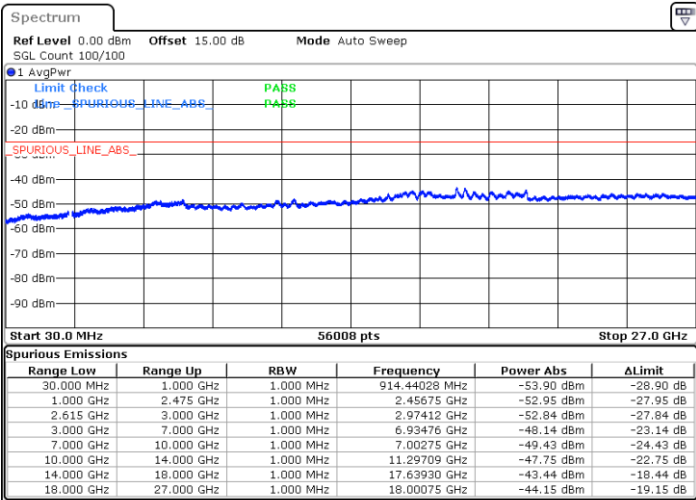

Highest Channel / FullIRB

N/A

Date: 18.DEC.2021 16:14:57

LTE Band 7C / 20MHz+20MHz

64QAM

Lowest Channel / 1RB0 and 1RB99

Lowest Channel / 1RB99 and 1RB0

Date: 18.DEC.2021 13:45:30

Date: 18.DEC.2021 13:39:45

Lowest Channel / FullIRB

N/A

Date: 18.DEC.2021 13:46:40

LTE Band 7C / 20MHz+20MHz

64QAM

Middle Channel / 1RB0 and 1RB99

Middle Channel / 1RB99 and 1RB0

Date: 18.DEC.2021 13:56:48

Date: 18.DEC.2021 14:02:33

Middle Channel / FullIRB

N/A

Date: 18.DEC.2021 13:55:39

LTE Band 7C / 20MHz+20MHz

64QAM

Highest Channel / 1RB0 and 1RB99

Highest Channel / 1RB99 and 1RB0

Date: 18.DEC.2021 14:16:55

Date: 18.DEC.2021 14:15:45

Highest Channel / FullIRB

N/A

Date: 18.DEC.2021 14:22:41

LTE Band 41

Peak-to-Average Ratio