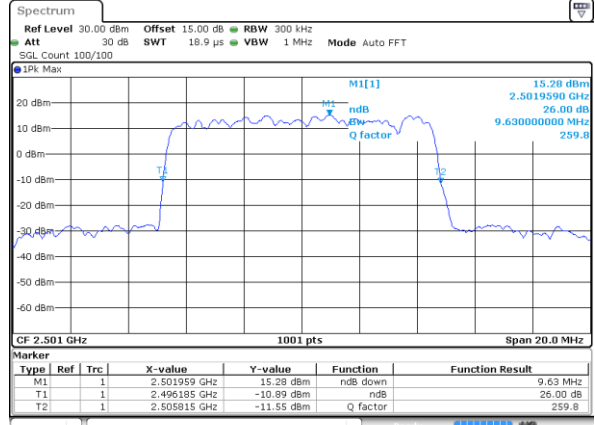

LTE Band 41

Lowest Channel / 5MHz / QPSK

Date: 27. DEC. 2021 14:44:59

Lowest Channel / 5MHz / 16QAM

Date: 27. DEC. 2021 14:45:23

Middle Channel / 5MHz / QPSK

Date: 27. DEC. 2021 14:46:57

Middle Channel / 5MHz / 16QAM

Date: 27. DEC. 2021 14:46:34

Highest Channel / 5MHz / QPSK

Date: 27. DEC. 2021 14:47:21

Highest Channel / 5MHz / 16QAM

Date: 27. DEC. 2021 14:47:45

LTE Band 41

Lowest Channel / 10MHz / QPSK

Date: 16 DEC 2021 09:28:34

Lowest Channel / 10MHz / 16QAM

Date: 16 DEC 2021 09:28:58

Middle Channel / 10MHz / QPSK

Date: 16 DEC 2021 09:30:10

Middle Channel / 10MHz / 16QAM

Date: 16 DEC 2021 09:30:34

Highest Channel / 10MHz / QPSK

Date: 16 DEC 2021 09:31:46

Highest Channel / 10MHz / 16QAM

Date: 16 DEC 2021 09:32:11

LTE Band 41

Lowest Channel / 15MHz / QPSK

Date: 16 DEC 2021 09:33:25

Lowest Channel / 15MHz / 16QAM

Date: 16 DEC 2021 09:33:49

Middle Channel / 15MHz / QPSK