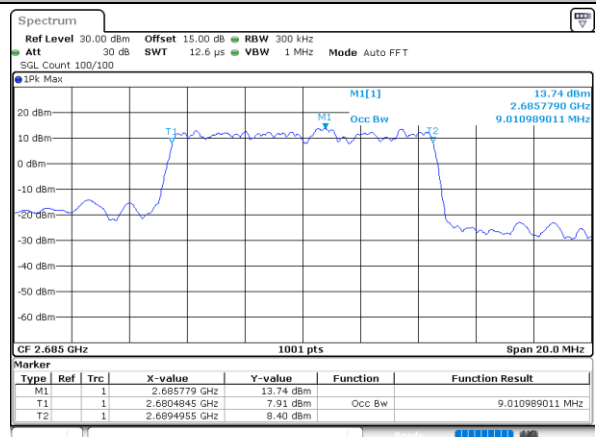

Date: 16, DEC, 2021 10:40:32

Highest Channel / 20MHz / QPSK

Date: 16, DEC, 2021 10:41:44

Highest Channel / 20MHz / 16QAM

Date: 16, DEC, 2021 10:42:08

LTE Band 41

Lowest Channel / 5MHz / 64QAM

Date: 27. DEC. 2021 14:42:13

Lowest Channel / 10MHz / 64QAM

Date: 16. DEC. 2021 10:45:18

Middle Channel / 5MHz / 64QAM

Date: 27. DEC. 2021 14:42:35

Middle Channel / 10MHz / 64QAM

Date: 16. DEC. 2021 10:45:57

Highest Channel / 5MHz / 64QAM

Date: 27. DEC. 2021 14:44:34

Highest Channel / 10MHz / 64QAM

Date: 16. DEC. 2021 10:46:36

LTE Band 41

Lowest Channel / 15MHz / 64QAM

Date: 16, DEC, 2021 10:47:15

Lowest Channel / 20MHz / 64QAM

Date: 16, DEC, 2021 10:49:12