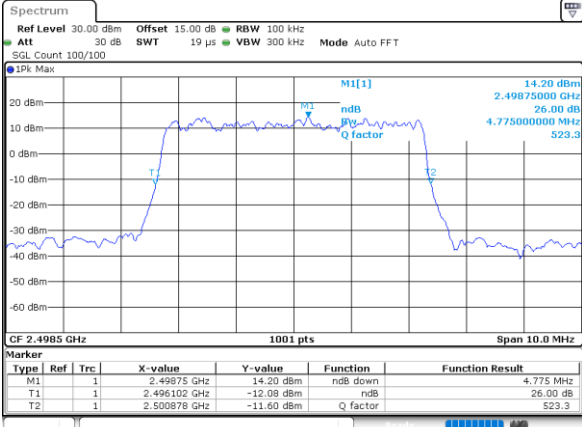

LTE Band 41

Lowest Channel / 5MHz / QPSK

Date: 27. DEC. 2021 14:44:59