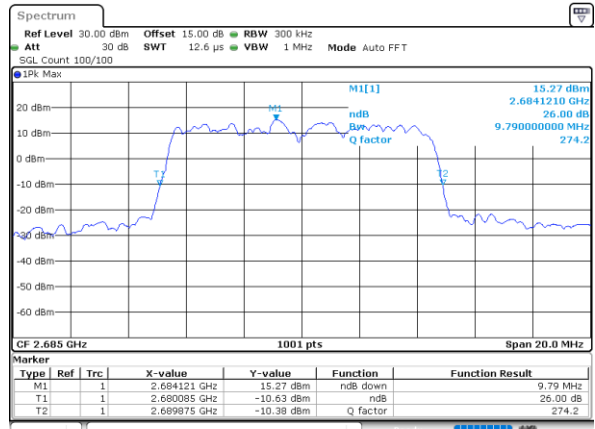

Date: 16, DEC, 2021 10:41:19

Highest Channel / 20MHz / QPSK

Date: 16, DEC, 2021 10:42:32

Highest Channel / 20MHz / 16QAM

Date: 16, DEC, 2021 10:42:57

LTE Band 41

Lowest Channel / 5MHz / 64QAM

Date: 27. DEC. 2021 14:45:47

Lowest Channel / 10MHz / 64QAM

Date: 16. DEC. 2021 10:45:33

Middle Channel / 5MHz / 64QAM

Date: 27. DEC. 2021 14:46:10

Middle Channel / 10MHz / 64QAM

Date: 16. DEC. 2021 10:46:12

Highest Channel / 5MHz / 64QAM

Date: 27. DEC. 2021 14:48:10

Highest Channel / 10MHz / 64QAM

Date: 16. DEC. 2021 10:46:50

LTE Band 41

Lowest Channel / 15MHz / 64QAM

Date: 16, DEC, 2021 10:47:30

Lowest Channel / 20MHz / 64QAM

Date: 16, DEC, 2021 10:49:26