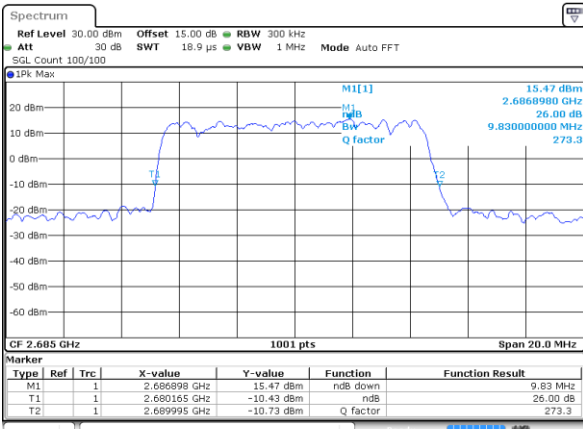

Date: 27. DEC. 2021 14:46:34

Highest Channel / 5MHz / QPSK

Date: 27. DEC. 2021 14:47:21

Highest Channel / 5MHz / 16QAM

Date: 27. DEC. 2021 14:47:45

LTE Band 41

Lowest Channel / 10MHz / QPSK

Date: 16 DEC 2021 09:28:34

Lowest Channel / 10MHz / 16QAM

Date: 16 DEC 2021 09:28:58

Middle Channel / 10MHz / QPSK

Date: 16 DEC 2021 09:30:10

Middle Channel / 10MHz / 16QAM

Date: 16 DEC 2021 09:30:34

Highest Channel / 10MHz / QPSK

Date: 16 DEC 2021 09:31:46

Highest Channel / 10MHz / 16QAM

Date: 16 DEC 2021 09:32:11

LTE Band 41

Lowest Channel / 15MHz / QPSK

Date: 16 DEC 2021 09:33:25

Lowest Channel / 15MHz / 16QAM

Date: 16 DEC 2021 09:33:49

Middle Channel / 15MHz / QPSK