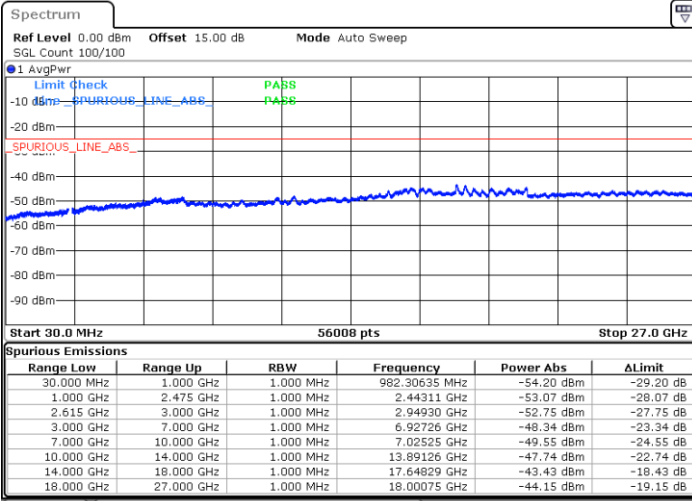

N/A

Date: 18.DEC.2021 15:48:38

LTE Band 7C / 20MHz+15MHz

64QAM

Highest Channel / 1RB0 and 1RB74

Highest Channel / 1RB99 and 1RB0

Date: 18.DEC.2021 16:09:12

Date: 18.DEC.2021 16:08:02

Highest Channel / FullIRB

N/A

Date: 18.DEC.2021 16:14:57

LTE Band 7C / 20MHz+20MHz

64QAM

Lowest Channel / 1RB0 and 1RB99

Lowest Channel / 1RB99 and 1RB0

Date: 18.DEC.2021 13:45:30

Date: 18.DEC.2021 13:39:45

Lowest Channel / FullIRB

N/A

Date: 18.DEC.2021 13:46:40

LTE Band 7C / 20MHz+20MHz

64QAM

Middle Channel / 1RB0 and 1RB99

Middle Channel / 1RB99 and 1RB0

Date: 18.DEC.2021 13:56:48

Date: 18.DEC.2021 14:02:33

Middle Channel / FullIRB

N/A

Date: 18.DEC.2021 13:55:39

LTE Band 7C / 20MHz+20MHz

64QAM

Highest Channel / 1RB0 and 1RB99