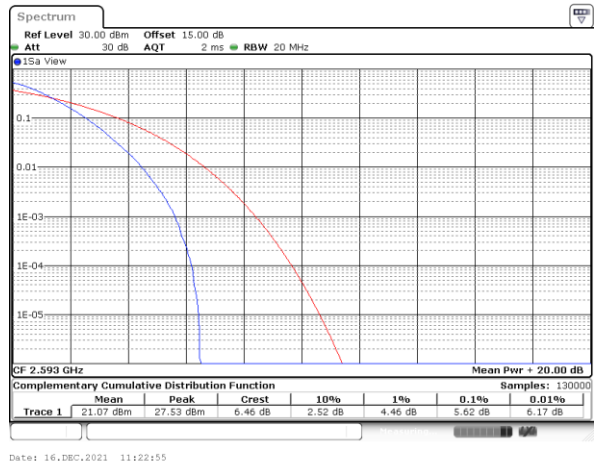

LTE Band 41 / 20MHz / QPSK

Lowest Channel / 1RB

Date: 16.DEC.2021 11:14:04

Lowest Channel / Full RB

Date: 16.DEC.2021 11:00:12

Middle Channel / 1RB

Date: 16.DEC.2021 11:14:37

Middle Channel / Full RB

Date: 16.DEC.2021 11:22:55

Highest Channel / 1RB

Date: 16.DEC.2021 11:29:48

Highest Channel / Full RB

Date: 16.DEC.2021 11:26:05

LTE Band 41 / 20MHz / 16QAM

Lowest Channel / 1RB

Date: 16.DEC.2021 11:13:13