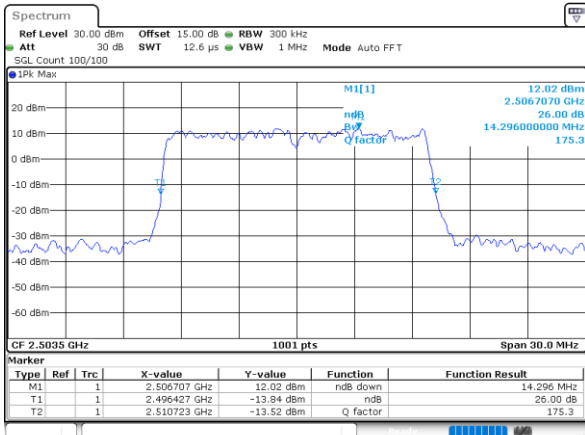

Lowest Channel / 10MHz / 64QAM

Date: 16. DEC. 2021 10:45:33

Middle Channel / 5MHz / 64QAM

Date: 27. DEC. 2021 14:46:10

Middle Channel / 10MHz / 64QAM

Date: 16. DEC. 2021 10:46:12

Highest Channel / 5MHz / 64QAM

Date: 27. DEC. 2021 14:48:10

Highest Channel / 10MHz / 64QAM

Date: 16. DEC. 2021 10:46:50

LTE Band 41

Lowest Channel / 15MHz / 64QAM

Date: 16, DEC, 2021 10:47:30

Lowest Channel / 20MHz / 64QAM

Date: 16, DEC, 2021 10:49:26

Middle Channel / 15MHz / 64QAM

Date: 16, DEC, 2021 10:48:08

Middle Channel / 20MHz / 64QAM

Date: 16, DEC, 2021 10:50:05

Highest Channel / 15MHz / 64QAM

Date: 16, DEC, 2021 10:48:47

Highest Channel / 20MHz / 64QAM