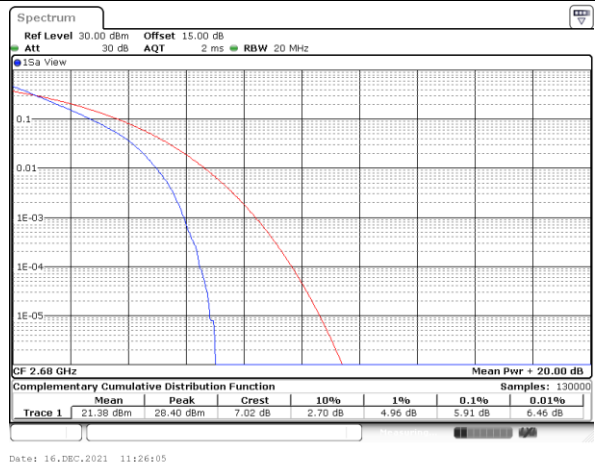

Highest Channel / 1RB99 and 1RB0

Date: 18.DEC.2021 14:16:55

Date: 18.DEC.2021 14:15:45

Highest Channel / FullIRB

N/A

Date: 18.DEC.2021 14:22:41

LTE Band 41

Peak-to-Average Ratio

LTE Band 41 / 20MHz / QPSK

Lowest Channel / 1RB

Date: 16.DEC.2021 11:14:04

Lowest Channel / Full RB

Date: 16.DEC.2021 11:00:12

Middle Channel / 1RB

Date: 16.DEC.2021 11:14:37

Middle Channel / Full RB

Date: 16.DEC.2021 11:22:55

Highest Channel / 1RB

Date: 16.DEC.2021 11:29:48

Highest Channel / Full RB

Date: 16.DEC.2021 11:26:05

LTE Band 41 / 20MHz / 16QAM

Lowest Channel / 1RB

Date: 16.DEC.2021 11:13:13

Lowest Channel / Full RB

Date: 16.DEC.2021 11:04:28

Middle Channel / 1RB

Date: 16.DEC.2021 11:19:21

Middle Channel / Full RB

Date: 16.DEC.2021 11:22:19

Highest Channel / 1RB

Date: 16.DEC.2021 11:29:08