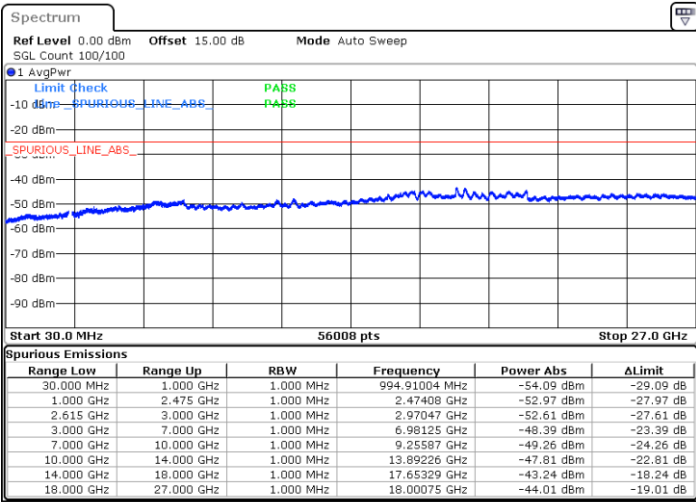

Date: 18.DEC.2021 15:39:38

LTE Band 7C / 20MHz+15MHz

64QAM

MiddleChannel / 1RB0 and 1RB74

Middle Channel / 1RB99 and 1RB0

Date: 18.DEC.2021 15:49:48

Date: 18.DEC.2021 15:55:34

Middle Channel / FullIRB

N/A

Date: 18.DEC.2021 15:48:38

LTE Band 7C / 20MHz+15MHz

64QAM

Highest Channel / 1RB0 and 1RB74

Highest Channel / 1RB99 and 1RB0

Date: 18.DEC.2021 16:09:12

Date: 18.DEC.2021 16:08:02

Highest Channel / FullIRB

N/A

Date: 18.DEC.2021 16:14:57

LTE Band 7C / 20MHz+20MHz

64QAM

Lowest Channel / 1RB0 and 1RB99

Lowest Channel / 1RB99 and 1RB0

Date: 18.DEC.2021 13:45:30

Date: 18.DEC.2021 13:39:45

Lowest Channel / FullIRB

N/A

Date: 18.DEC.2021 13:46:40

LTE Band 7C / 20MHz+20MHz

64QAM

Middle Channel / 1RB0 and 1RB99

Middle Channel / 1RB99 and 1RB0