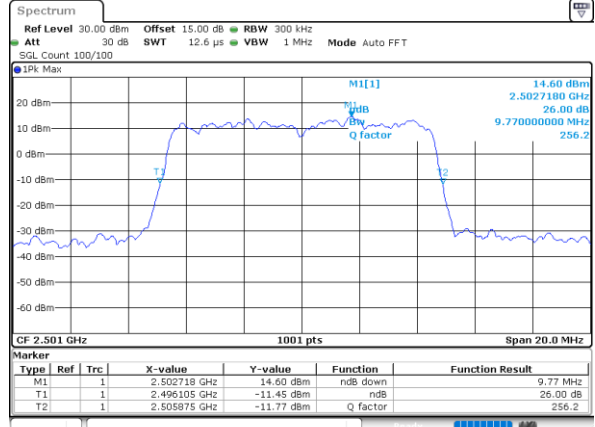

Date: 16, DEC, 2021 10:41:19

Highest Channel / 20MHz / QPSK

Date: 16, DEC, 2021 10:42:32

Highest Channel / 20MHz / 16QAM

Date: 16, DEC, 2021 10:42:57

LTE Band 41

Lowest Channel / 5MHz / 64QAM

Date: 27. DEC. 2021 14:45:47

Lowest Channel / 10MHz / 64QAM

Date: 16. DEC. 2021 10:45:33

Middle Channel / 5MHz / 64QAM

Date: 27. DEC. 2021 14:46:10

Middle Channel / 10MHz / 64QAM

Date: 16. DEC. 2021 10:46:12

Highest Channel / 5MHz / 64QAM