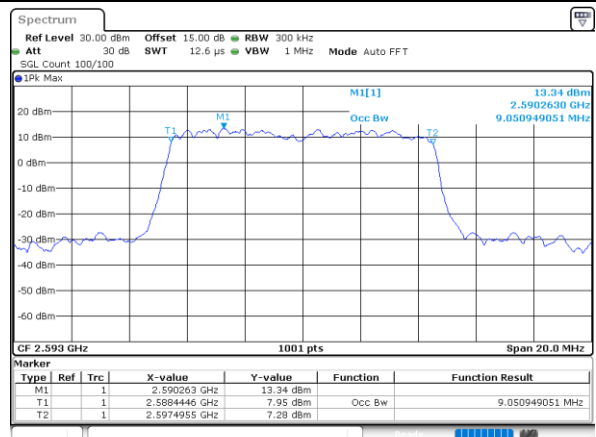

Date: 16, DEC, 2021 10:40:32

Highest Channel / 20MHz / QPSK

Date: 16, DEC, 2021 10:41:44

Highest Channel / 20MHz / 16QAM

Date: 16, DEC, 2021 10:42:08

LTE Band 41

Lowest Channel / 5MHz / 64QAM

Date: 27. DEC. 2021 14:42:13

Lowest Channel / 10MHz / 64QAM

Date: 16. DEC. 2021 10:45:18

Middle Channel / 5MHz / 64QAM

Date: 27. DEC. 2021 14:42:35

Middle Channel / 10MHz / 64QAM

Date: 16. DEC. 2021 10:45:57

Highest Channel / 5MHz / 64QAM

Date: 27. DEC. 2021 14:44:34

Highest Channel / 10MHz / 64QAM

Date: 16. DEC. 2021 10:46:36

LTE Band 41

Lowest Channel / 15MHz / 64QAM

Date: 16, DEC, 2021 10:47:15

Lowest Channel / 20MHz / 64QAM

Date: 16, DEC, 2021 10:49:12