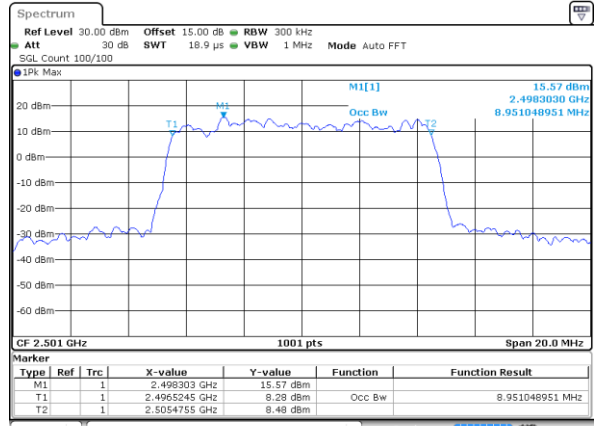

LTE Band 41

Lowest Channel / 5MHz / QPSK

Date: 27. DEC. 2021 14:41:23

Lowest Channel / 5MHz / 16QAM

Date: 27. DEC. 2021 14:41:47

Middle Channel / 5MHz / QPSK

Date: 27. DEC. 2021 14:42:22

Middle Channel / 5MHz / 16QAM

Date: 27. DEC. 2021 14:42:59

Highest Channel / 5MHz / QPSK

Date: 27. DEC. 2021 14:43:46

Highest Channel / 5MHz / 16QAM

Date: 27. DEC. 2021 14:44:10

LTE Band 41

Lowest Channel / 10MHz / QPSK

Date: 16 DEC 2021 09:27:45

Lowest Channel / 10MHz / 16QAM

Date: 16 DEC 2021 09:28:10

Middle Channel / 10MHz / QPSK

Date: 16 DEC 2021 09:29:22

Middle Channel / 10MHz / 16QAM

Date: 16 DEC 2021 09:29:46

Highest Channel / 10MHz / QPSK

Date: 16 DEC 2021 09:30:58