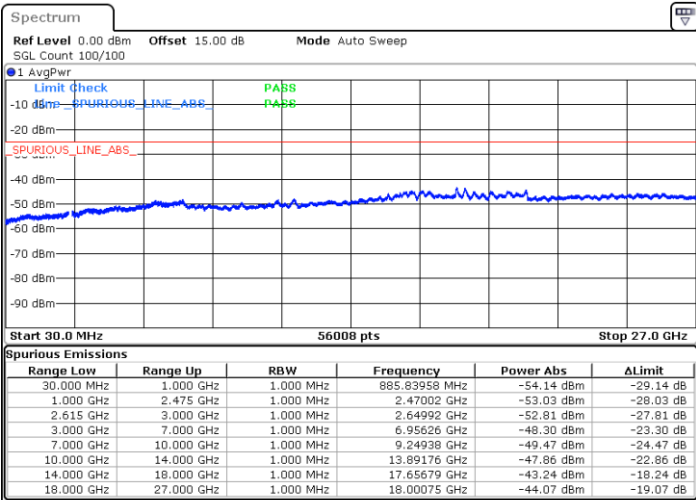

LTE Band 7C / 20MHz+15MHz

64QAM

Lowest Channel / 1RB0 and 1RB74

Lowest Channel / 1RB99 and 1RB0

Date: 18.DEC.2021 15:38:27

Date: 18.DEC.2021 15:32:42

Lowest Channel / FullIRB

N/A

Date: 18.DEC.2021 15:39:38

LTE Band 7C / 20MHz+15MHz

64QAM

MiddleChannel / 1RB0 and 1RB74

Middle Channel / 1RB99 and 1RB0

Date: 18.DEC.2021 15:49:48

Date: 18.DEC.2021 15:55:34

Middle Channel / FullIRB

N/A

Date: 18.DEC.2021 15:48:38

LTE Band 7C / 20MHz+15MHz

64QAM

Highest Channel / 1RB0 and 1RB74

Highest Channel / 1RB99 and 1RB0

Date: 18.DEC.2021 16:09:12

Date: 18.DEC.2021 16:08:02