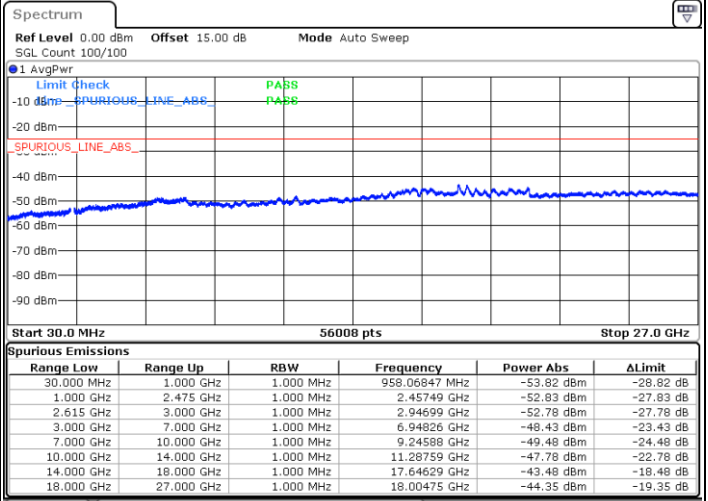

N/A

Date: 18.DEC.2021 15:48:38

LTE Band 7C / 20MHz+15MHz

64QAM

Highest Channel / 1RB0 and 1RB74

Highest Channel / 1RB99 and 1RB0

Date: 18.DEC.2021 16:09:12

Date: 18.DEC.2021 16:08:02

Highest Channel / FullIRB

N/A

Date: 18.DEC.2021 16:14:57

LTE Band 7C / 20MHz+20MHz

64QAM

Lowest Channel / 1RB0 and 1RB99

Lowest Channel / 1RB99 and 1RB0

Date: 18.DEC.2021 13:45:30

Date: 18.DEC.2021 13:39:45

Lowest Channel / FullIRB

N/A

Date: 18.DEC.2021 13:46:40

LTE Band 7C / 20MHz+20MHz

64QAM

Middle Channel / 1RB0 and 1RB99

Middle Channel / 1RB99 and 1RB0

Date: 18.DEC.2021 13:56:48

Date: 18.DEC.2021 14:02:33

Middle Channel / FullIRB

N/A

Date: 18.DEC.2021 13:55:39

LTE Band 7C / 20MHz+20MHz

64QAM

Highest Channel / 1RB0 and 1RB99