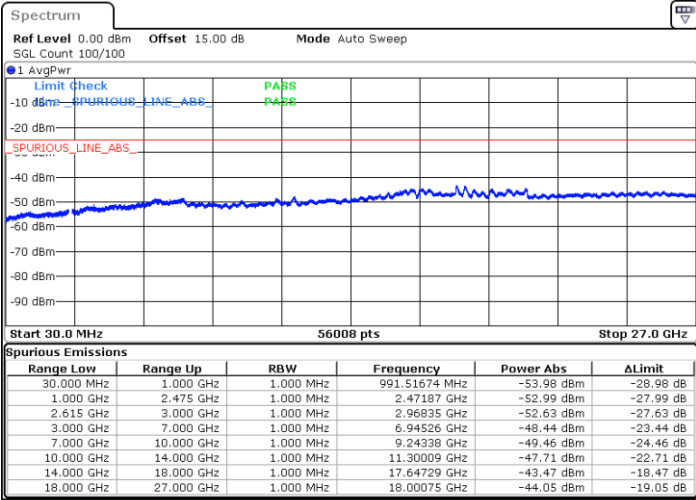

Date: 18.DEC.2021 13:56:48

Date: 18.DEC.2021 14:02:33

Middle Channel / FullIRB

N/A

Date: 18.DEC.2021 13:55:39

LTE Band 7C / 20MHz+20MHz

64QAM

Highest Channel / 1RB0 and 1RB99

Highest Channel / 1RB99 and 1RB0

Date: 18.DEC.2021 14:16:55

Date: 18.DEC.2021 14:15:45

Highest Channel / FullIRB

N/A

Date: 18.DEC.2021 14:22:41

LTE Band 41

Peak-to-Average Ratio

Mode	LTE Band 41 / 20MHz				
Mod.	QPSK		16QAM		Limit: 13dB
RB Size	1RB	Full RB	1RB	Full RB	Result
Lowest CH	4.90	5.86	5.65	6.35	PASS
Middle CH	4.99	5.62	5.62	6.96	
Highest CH	5.48	5.91	6.12	6.81	
Mode	LTE Band 41 / 20MHz				
Mod.	64QAM				Limit: 13dB
RB Size	1RB	Full RB			Result
Lowest CH	6.12	6.70	-	-	PASS
Middle CH	5.97	6.75	-	-	
Highest CH	6.52	7.28	-	-	