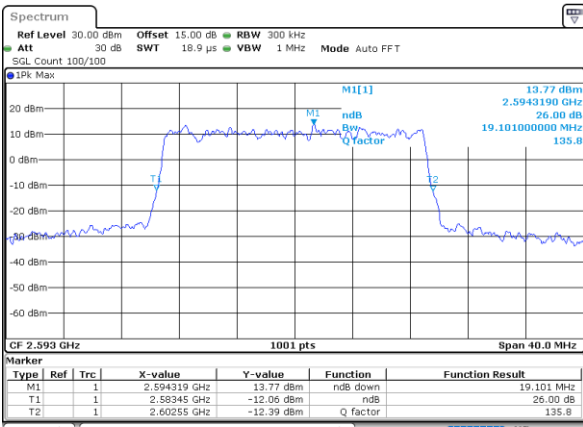

Date: 16 DEC 2021 10:36:07

Middle Channel / 15MHz / 16QAM

Date: 16 DEC 2021 10:36:31

Highest Channel / 15MHz / QPSK

Date: 16 DEC 2021 10:37:43

Highest Channel / 15MHz / 16QAM

Date: 16 DEC 2021 10:38:07

LTE Band 41

Lowest Channel / 20MHz / QPSK

Date: 16, DEC, 2021 10:39:20

Lowest Channel / 20MHz / 16QAM

Date: 16, DEC, 2021 10:39:44

Middle Channel / 20MHz / QPSK

Date: 16, DEC, 2021 10:40:56

Middle Channel / 20MHz / 16QAM

Date: 16, DEC, 2021 10:41:19

Highest Channel / 20MHz / QPSK

Date: 16, DEC, 2021 10:42:32

Highest Channel / 20MHz / 16QAM

Date: 16, DEC, 2021 10:42:57

LTE Band 41

Lowest Channel / 5MHz / 64QAM

Date: 27. DEC. 2021 14:45:47