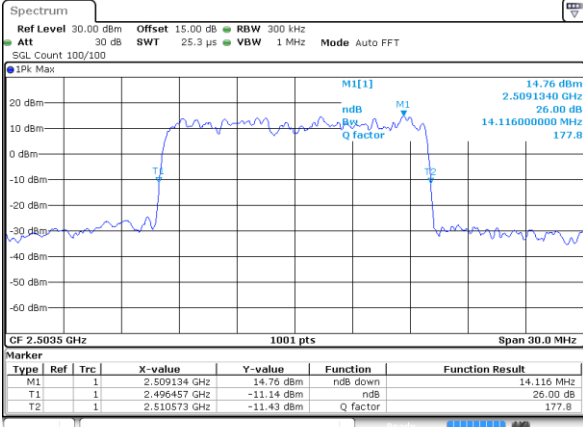

Highest Channel / 10MHz / 16QAM

Date: 16 DEC 2021 09:32:11

LTE Band 41

Lowest Channel / 15MHz / QPSK

Date: 16 DEC 2021 09:33:25

Lowest Channel / 15MHz / 16QAM

Date: 16 DEC 2021 09:33:49

Middle Channel / 15MHz / QPSK

Date: 16 DEC 2021 10:36:07

Middle Channel / 15MHz / 16QAM

Date: 16 DEC 2021 10:36:31

Highest Channel / 15MHz / QPSK

Date: 16 DEC 2021 10:37:43

Highest Channel / 15MHz / 16QAM

Date: 16 DEC 2021 10:38:07

LTE Band 41