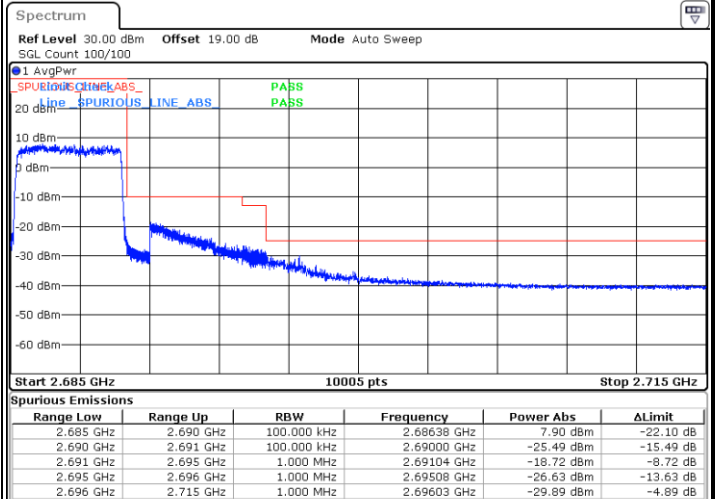

Date: 27. DEC. 2021 14:44:34

Highest Channel / 10MHz / 64QAM

Date: 16. DEC. 2021 10:46:36

LTE Band 41

Lowest Channel / 15MHz / 64QAM

Date: 16, DEC, 2021 10:47:15

Lowest Channel / 20MHz / 64QAM

Date: 16, DEC, 2021 10:49:12

Middle Channel / 15MHz / 64QAM

Date: 16, DEC, 2021 10:47:54

Middle Channel / 20MHz / 64QAM

Date: 16, DEC, 2021 10:49:51

Highest Channel / 15MHz / 64QAM

Date: 16, DEC, 2021 10:48:32

Highest Channel / 20MHz / 64QAM

Date: 16, DEC, 2021 10:50:29

Conducted Band Edge

LTE Band 41 / 5MHz / 16QAM

Lowest Band Edge / 1RB

Date: 17.DEC.2021 11:22:04

Highest Band Edge / 1 RB

Date: 17.DEC.2021 11:33:39

Lowest Band Edge / Full RB

Date: 17.DEC.2021 11:27:06

Highest Band Edge / Full RB

Date: 17.DEC.2021 11:29:39