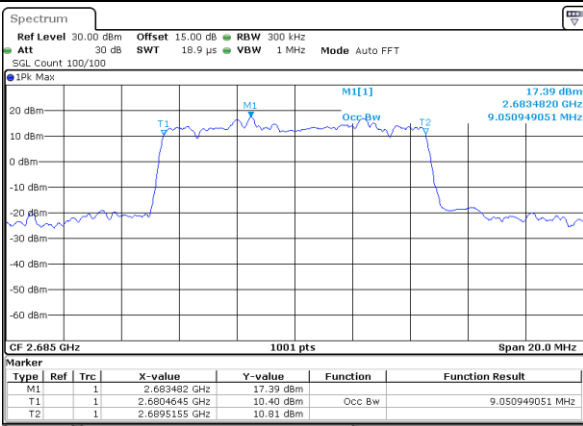

Date: 27. DEC. 2021 14:42:59

Highest Channel / 5MHz / QPSK

Date: 27. DEC. 2021 14:43:46

Highest Channel / 5MHz / 16QAM

Date: 27. DEC. 2021 14:44:10

LTE Band 41

Lowest Channel / 10MHz / QPSK

Date: 16 DEC 2021 09:27:45

Lowest Channel / 10MHz / 16QAM

Date: 16 DEC 2021 09:28:10

Middle Channel / 10MHz / QPSK

Date: 16 DEC 2021 09:29:22

Middle Channel / 10MHz / 16QAM

Date: 16 DEC 2021 09:29:46

Highest Channel / 10MHz / QPSK

Date: 16 DEC 2021 09:30:58

Highest Channel / 10MHz / 16QAM

Date: 16 DEC 2021 09:31:22

LTE Band 41

Lowest Channel / 15MHz / QPSK

Date: 16 DEC 2021 09:32:36

Lowest Channel / 15MHz / 16QAM

Date: 16 DEC 2021 09:33:00

Middle Channel / 15MHz / QPSK