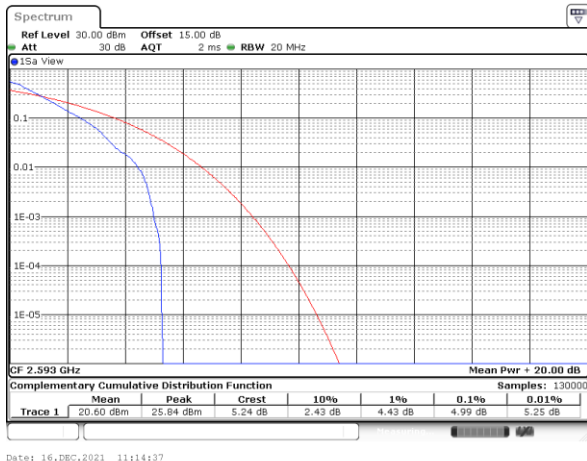

Highest Channel / 1RB99 and 1RB0

Date: 18.DEC.2021 14:16:55

Date: 18.DEC.2021 14:15:45

Highest Channel / FullIRB

N/A

Date: 18.DEC.2021 14:22:41

LTE Band 41

Peak-to-Average Ratio

LTE Band 41 / 20MHz / QPSK

Lowest Channel / 1RB

Date: 16.DEC.2021 11:14:04

Lowest Channel / Full RB

Date: 16.DEC.2021 11:00:12

Middle Channel / 1RB

Date: 16.DEC.2021 11:14:37

Middle Channel / Full RB

Date: 16.DEC.2021 11:22:55

Highest Channel / 1RB

Date: 16.DEC.2021 11:29:48

Highest Channel / Full RB

Date: 16.DEC.2021 11:26:05

LTE Band 41 / 20MHz / 16QAM

Lowest Channel / 1RB

Date: 16.DEC.2021 11:13:13

Lowest Channel / Full RB

Date: 16.DEC.2021 11:04:28

Middle Channel / 1RB

Date: 16.DEC.2021 11:19:21

Middle Channel / Full RB

Date: 16.DEC.2021 11:22:19

Highest Channel / 1RB

Date: 16.DEC.2021 11:29:08