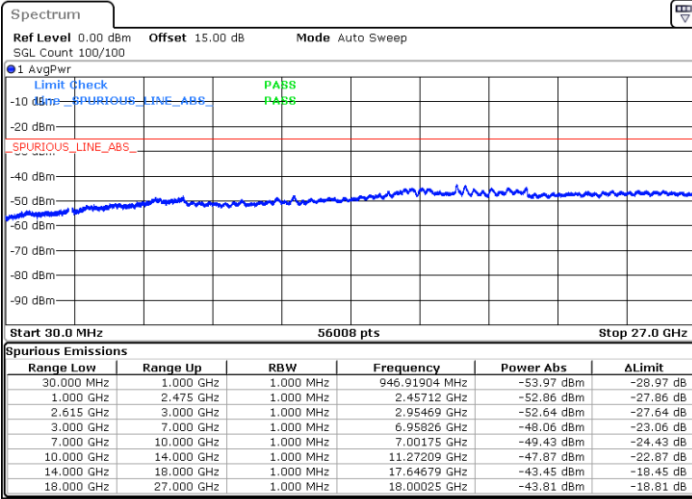

LTE Band 7C / 20MHz+15MHz

64QAM

Lowest Channel / 1RB0 and 1RB74

Lowest Channel / 1RB99 and 1RB0

Date: 18.DEC.2021 15:38:27

Date: 18.DEC.2021 15:32:42

Lowest Channel / FullIRB

N/A

Date: 18.DEC.2021 15:39:38

LTE Band 7C / 20MHz+15MHz

64QAM

MiddleChannel / 1RB0 and 1RB74

Middle Channel / 1RB99 and 1RB0

Date: 18.DEC.2021 15:49:48

Date: 18.DEC.2021 15:55:34

Middle Channel / FullIRB

N/A

Date: 18.DEC.2021 15:48:38

LTE Band 7C / 20MHz+15MHz

64QAM

Highest Channel / 1RB0 and 1RB74

Highest Channel / 1RB99 and 1RB0

Date: 18.DEC.2021 16:09:12

Date: 18.DEC.2021 16:08:02

Highest Channel / FullIRB

N/A

Date: 18.DEC.2021 16:14:57

LTE Band 7C / 20MHz+20MHz

64QAM

Lowest Channel / 1RB0 and 1RB99

Lowest Channel / 1RB99 and 1RB0

Date: 18.DEC.2021 13:45:30