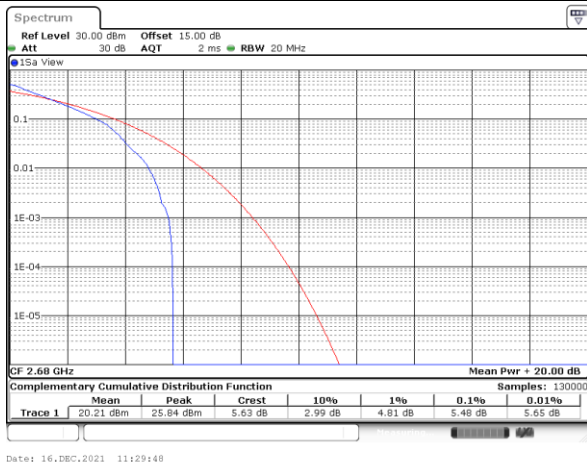

Highest Channel / 1RB99 and 1RB0

Date: 18.DEC.2021 14:16:55

Date: 18.DEC.2021 14:15:45

Highest Channel / FullIRB

N/A

Date: 18.DEC.2021 14:22:41

LTE Band 41

Peak-to-Average Ratio

LTE Band 41 / 20MHz / QPSK

Lowest Channel / 1RB

Date: 16.DEC.2021 11:14:04

Lowest Channel / Full RB

Date: 16.DEC.2021 11:00:12

Middle Channel / 1RB

Date: 16.DEC.2021 11:14:37

Middle Channel / Full RB

Date: 16.DEC.2021 11:22:55

Highest Channel / 1RB

Date: 16.DEC.2021 11:29:48

Highest Channel / Full RB

Date: 16.DEC.2021 11:26:05

LTE Band 41 / 20MHz / 16QAM

Lowest Channel / 1RB

Date: 16.DEC.2021 11:13:13

Lowest Channel / Full RB

Date: 16.DEC.2021 11:04:28

Middle Channel / 1RB

Date: 16.DEC.2021 11:19:21

Middle Channel / Full RB

Date: 16.DEC.2021 11:22:19

Highest Channel / 1RB

Date: 16.DEC.2021 11:29:08