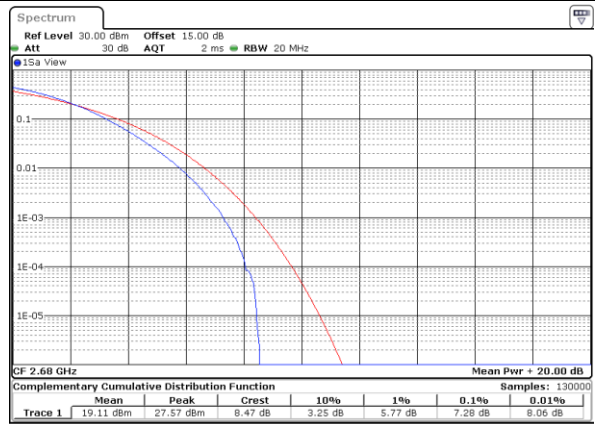

Highest Channel / Full RB

Date: 16.DEC.2021 11:26:50

LTE Band 41 / 20MHz / 64QAM

Lowest Channel / 1RB

Date: 16.DEC.2021 11:08:10

Lowest Channel / Full RB

Date: 16.DEC.2021 11:05:58

Middle Channel / 1RB

Date: 16.DEC.2021 11:20:06

Middle Channel / Full RB

Date: 16.DEC.2021 11:21:31

Highest Channel / 1RB

Date: 16.DEC.2021 11:28:25

Highest Channel / Full RB

Date: 16.DEC.2021 11:27:32

26dB Bandwidth

Mode	LTE Band 41 : 26dB BW(MHz)											
BW	1.4MHz		3MHz		5MHz		10MHz		15MHz		20MHz	
Mod.	QPSK	16QAM	QPSK	16QAM	QPSK	16QAM	QPSK	16QAM	QPSK	16QAM	QPSK	16QAM
Lowest CH	-	-	-	-	4.78	4.82	9.65	9.63	14.12	14.09	19.18	18.82
Middle CH	-	-	-	-	4.86	4.79	9.67	9.79	14.12	14.24	19.10	19.10
Highest CH	-	-	-	-	4.88	4.77	9.83	9.73	14.21	14.33	19.38	18.62
Mode	LTE Band 41 : 26dB BW(MHz)											
BW	1.4MHz		3MHz		5MHz		10MHz		15MHz		20MHz	
Mod.	64QAM		64QAM		64QAM		64QAM		64QAM		64QAM	
Lowest CH	-	-	-	-	4.84	-	9.77	-	14.30	-	18.90	-
Middle CH	-	-	-	-	4.76	-	9.67	-	14.27	-	18.62	-
Highest CH	-	-	-	-	4.85	-	9.79	-	14.27	-	18.82	-