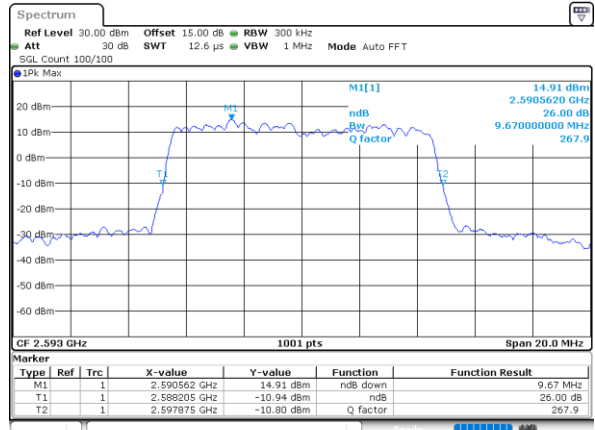

Date: 16, DEC, 2021 10:41:19

Highest Channel / 20MHz / QPSK

Date: 16, DEC, 2021 10:42:32

Highest Channel / 20MHz / 16QAM

Date: 16, DEC, 2021 10:42:57

LTE Band 41

Lowest Channel / 5MHz / 64QAM

Date: 27. DEC. 2021 14:45:47

Lowest Channel / 10MHz / 64QAM

Date: 16. DEC. 2021 10:45:33

Middle Channel / 5MHz / 64QAM

Date: 27. DEC. 2021 14:46:10

Middle Channel / 10MHz / 64QAM

Date: 16. DEC. 2021 10:46:12

Highest Channel / 5MHz / 64QAM

Date: 27. DEC. 2021 14:48:10

Highest Channel / 10MHz / 64QAM

Date: 16. DEC. 2021 10:46:50

LTE Band 41

Lowest Channel / 15MHz / 64QAM

Date: 16, DEC, 2021 10:47:30

Lowest Channel / 20MHz / 64QAM

Date: 16, DEC, 2021 10:49:26