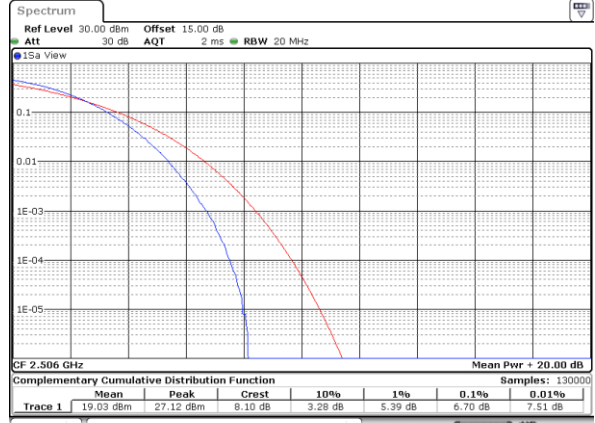

Lowest Channel / Full RB

Date: 16.DEC.2021 11:04:28

Middle Channel / 1RB

Date: 16.DEC.2021 11:19:21

Middle Channel / Full RB

Date: 16.DEC.2021 11:22:19

Highest Channel / 1RB

Date: 16.DEC.2021 11:29:08

Highest Channel / Full RB

Date: 16.DEC.2021 11:26:50

LTE Band 41 / 20MHz / 64QAM

Lowest Channel / 1RB

Date: 16.DEC.2021 11:08:10

Lowest Channel / Full RB

Date: 16.DEC.2021 11:05:58

Middle Channel / 1RB

Date: 16.DEC.2021 11:20:06

Middle Channel / Full RB

Date: 16.DEC.2021 11:21:31

Highest Channel / 1RB

Date: 16.DEC.2021 11:28:25

Highest Channel / Full RB

Date: 16.DEC.2021 11:27:32

26dB Bandwidth