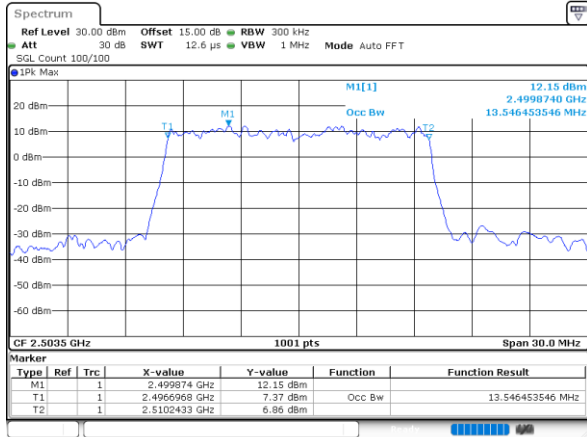

Lowest Channel / 10MHz / 64QAM

Date: 16. DEC. 2021 10:45:18

Middle Channel / 5MHz / 64QAM

Date: 27. DEC. 2021 14:42:35

Middle Channel / 10MHz / 64QAM

Date: 16. DEC. 2021 10:45:57

Highest Channel / 5MHz / 64QAM

Date: 27. DEC. 2021 14:44:34

Highest Channel / 10MHz / 64QAM

Date: 16. DEC. 2021 10:46:36

LTE Band 41

Lowest Channel / 15MHz / 64QAM

Date: 16, DEC, 2021 10:47:15

Lowest Channel / 20MHz / 64QAM

Date: 16, DEC, 2021 10:49:12

Middle Channel / 15MHz / 64QAM

Date: 16, DEC, 2021 10:47:54

Middle Channel / 20MHz / 64QAM

Date: 16, DEC, 2021 10:49:51

Highest Channel / 15MHz / 64QAM

Date: 16, DEC, 2021 10:48:32

Highest Channel / 20MHz / 64QAM

Date: 16, DEC, 2021 10:50:29

Conducted Band Edge

LTE Band 41 / 5MHz / 16QAM

Lowest Band Edge / 1RB

Date: 17.DEC.2021 11:22:04

Highest Band Edge / 1 RB

Date: 17.DEC.2021 11:33:39

Lowest Band Edge / Full RB