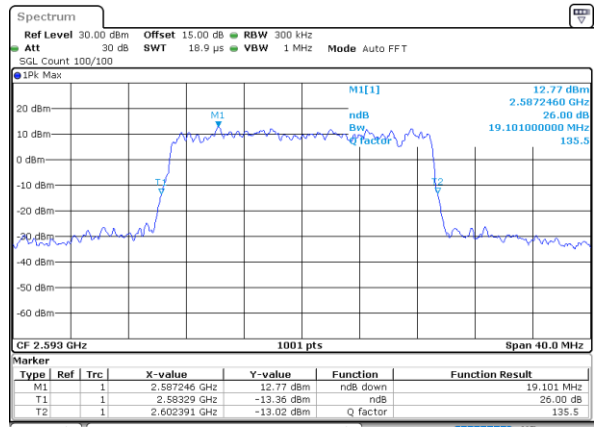

Date: 16 DEC 2021 10:36:07

Middle Channel / 15MHz / 16QAM

Date: 16 DEC 2021 10:36:31

Highest Channel / 15MHz / QPSK

Date: 16 DEC 2021 10:37:43

Highest Channel / 15MHz / 16QAM

Date: 16 DEC 2021 10:38:07

LTE Band 41

Lowest Channel / 20MHz / QPSK

Date: 16, DEC, 2021 10:39:20

Lowest Channel / 20MHz / 16QAM

Date: 16, DEC, 2021 10:39:44

Middle Channel / 20MHz / QPSK

Date: 16, DEC, 2021 10:40:56

Middle Channel / 20MHz / 16QAM

Date: 16, DEC, 2021 10:41:19

Highest Channel / 20MHz / QPSK

Date: 16, DEC, 2021 10:42:32

Highest Channel / 20MHz / 16QAM

Date: 16, DEC, 2021 10:42:57

LTE Band 41

Lowest Channel / 5MHz / 64QAM

Date: 27. DEC. 2021 14:45:47