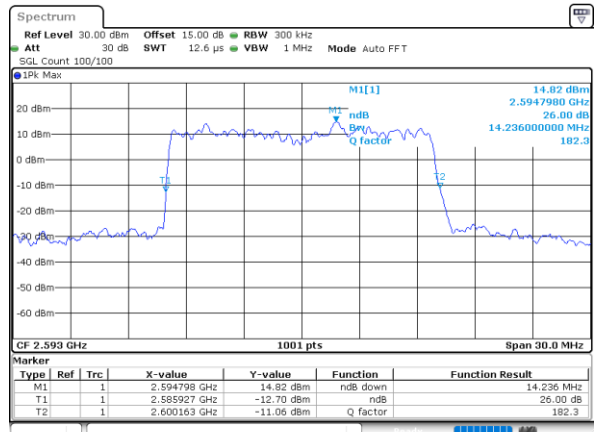

Highest Channel / 10MHz / 16QAM

Date: 16 DEC 2021 09:32:11

LTE Band 41

Lowest Channel / 15MHz / QPSK

Date: 16 DEC 2021 09:33:25

Lowest Channel / 15MHz / 16QAM

Date: 16 DEC 2021 09:33:49

Middle Channel / 15MHz / QPSK

Date: 16 DEC 2021 10:36:07

Middle Channel / 15MHz / 16QAM

Date: 16 DEC 2021 10:36:31

Highest Channel / 15MHz / QPSK

Date: 16 DEC 2021 10:37:43

Highest Channel / 15MHz / 16QAM

Date: 16 DEC 2021 10:38:07

LTE Band 41