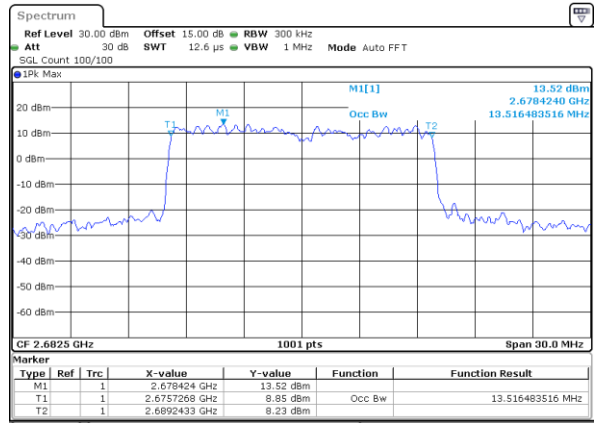

Highest Channel / 10MHz / 16QAM

Date: 16 DEC 2021 09:31:22

LTE Band 41

Lowest Channel / 15MHz / QPSK

Date: 16 DEC 2021 09:32:36

Lowest Channel / 15MHz / 16QAM

Date: 16 DEC 2021 09:33:00

Middle Channel / 15MHz / QPSK

Date: 16 DEC 2021 10:35:20

Middle Channel / 15MHz / 16QAM

Date: 16 DEC 2021 10:35:43

Highest Channel / 15MHz / QPSK

Date: 16 DEC 2021 10:36:54

Highest Channel / 15MHz / 16QAM

Date: 16 DEC 2021 10:37:19

LTE Band 41

Lowest Channel / 20MHz / QPSK

Date: 16, DEC, 2021 10:38:32

Lowest Channel / 20MHz / 16QAM

Date: 16, DEC, 2021 10:38:56

Middle Channel / 20MHz / QPSK

Date: 16, DEC, 2021 10:40:08

Middle Channel / 20MHz / 16QAM

Date: 16, DEC, 2021 10:40:32

Highest Channel / 20MHz / QPSK

Date: 16, DEC, 2021 10:41:44

Highest Channel / 20MHz / 16QAM

Date: 16, DEC, 2021 10:42:08

LTE Band 41

Lowest Channel / 5MHz / 64QAM

Date: 27. DEC. 2021 14:42:13