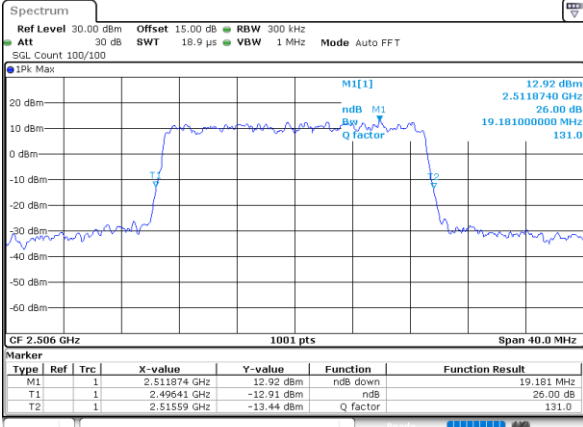

LTE Band 41

Lowest Channel / 20MHz / QPSK

Date: 16, DEC, 2021 10:39:20