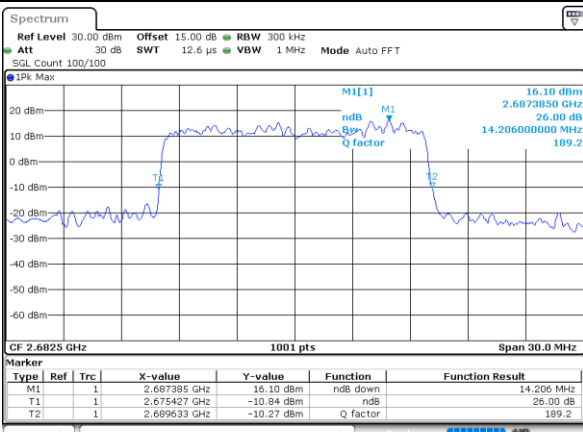

Highest Channel / 10MHz / 16QAM

Date: 16 DEC 2021 09:32:11

LTE Band 41

Lowest Channel / 15MHz / QPSK

Date: 16 DEC 2021 09:33:25

Lowest Channel / 15MHz / 16QAM

Date: 16 DEC 2021 09:33:49

Middle Channel / 15MHz / QPSK

Date: 16 DEC 2021 10:36:07

Middle Channel / 15MHz / 16QAM

Date: 16 DEC 2021 10:36:31

Highest Channel / 15MHz / QPSK

Date: 16 DEC 2021 10:37:43

Highest Channel / 15MHz / 16QAM

Date: 16 DEC 2021 10:38:07

LTE Band 41