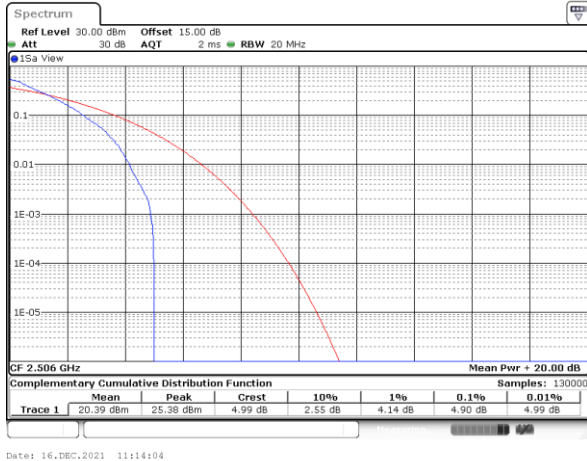

LTE Band 41 / 20MHz / QPSK

Lowest Channel / 1RB

Date: 16.DEC.2021 11:14:04