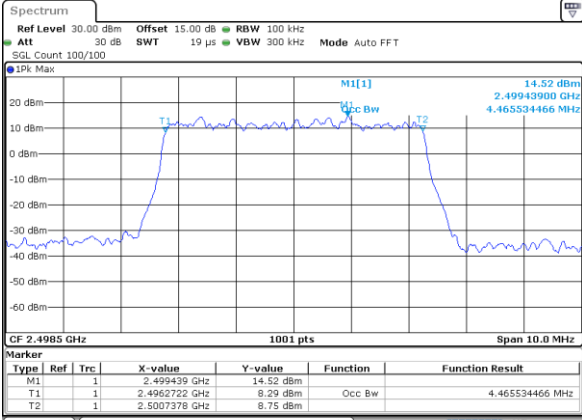

Middle Channel / 15MHz / 64QAM

Date: 16, DEC, 2021 10:48:08

Middle Channel / 20MHz / 64QAM

Date: 16, DEC, 2021 10:50:05

Highest Channel / 15MHz / 64QAM

Date: 16, DEC, 2021 10:48:47

Highest Channel / 20MHz / 64QAM

Date: 16, DEC, 2021 10:50:44

Occupied Bandwidth

Mode	LTE Band 41 : 99%OBW(MHz)											
BW	1.4MHz		3MHz		5MHz		10MHz		15MHz		20MHz	
Mod.	QPSK	16QAM	QPSK	16QAM	QPSK	16QAM	QPSK	16QAM	QPSK	16QAM	QPSK	16QAM
Lowest CH	-	-	-	-	4.47	4.49	9.05	8.95	13.46	13.46	17.98	17.90
Middle CH	-	-	-	-	4.48	4.50	9.01	8.95	13.46	13.34	17.86	17.90
Highest CH	-	-	-	-	4.51	4.49	9.05	9.01	13.46	13.52	17.90	17.86
Mode	LTE Band 41 : 99%OBW(MHz)											
BW	1.4MHz		3MHz		5MHz		10MHz		15MHz		20MHz	
Mod.	64QAM		64QAM		64QAM		64QAM		64QAM		64QAM	
Lowest CH	-	-	-	-	4.46	-	9.03	-	13.55	-	17.90	-
Middle CH	-	-	-	-	4.49	-	9.05	-	13.46	-	17.90	-
Highest CH	-	-	-	-	4.49	-	9.01	-	13.46	-	17.94	-

LTE Band 41

Lowest Channel / 5MHz / QPSK

Date: 27. DEC. 2021 14:41:23

Lowest Channel / 5MHz / 16QAM

Date: 27. DEC. 2021 14:41:47

Middle Channel / 5MHz / QPSK

Date: 27. DEC. 2021 14:42:22

Middle Channel / 5MHz / 16QAM