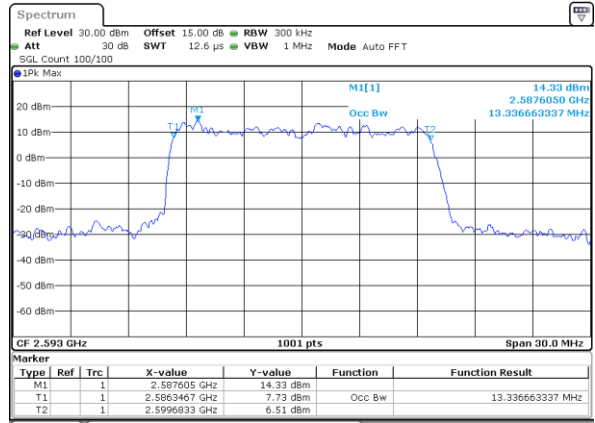

Date: 27. DEC. 2021 14:42:59

Highest Channel / 5MHz / QPSK

Date: 27. DEC. 2021 14:43:46

Highest Channel / 5MHz / 16QAM

Date: 27. DEC. 2021 14:44:10

LTE Band 41

Lowest Channel / 10MHz / QPSK

Date: 16 DEC 2021 09:27:45

Lowest Channel / 10MHz / 16QAM

Date: 16 DEC 2021 09:28:10

Middle Channel / 10MHz / QPSK

Date: 16 DEC 2021 09:29:22

Middle Channel / 10MHz / 16QAM

Date: 16 DEC 2021 09:29:46

Highest Channel / 10MHz / QPSK

Date: 16 DEC 2021 09:30:58

Highest Channel / 10MHz / 16QAM

Date: 16 DEC 2021 09:31:22

LTE Band 41

Lowest Channel / 15MHz / QPSK

Date: 16 DEC 2021 09:32:36

Lowest Channel / 15MHz / 16QAM

Date: 16 DEC 2021 09:33:00

Middle Channel / 15MHz / QPSK

Date: 16 DEC 2021 10:35:20

Middle Channel / 15MHz / 16QAM

Date: 16 DEC 2021 10:35:43

Highest Channel / 15MHz / QPSK

Date: 16 DEC 2021 10:36:54

Highest Channel / 15MHz / 16QAM

Date: 16 DEC 2021 10:37:19

LTE Band 41