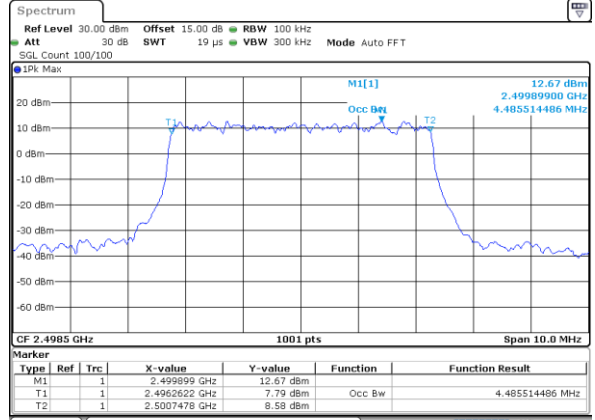

Middle Channel / 15MHz / 64QAM

Date: 16, DEC, 2021 10:48:08

Middle Channel / 20MHz / 64QAM

Date: 16, DEC, 2021 10:50:05

Highest Channel / 15MHz / 64QAM

Date: 16, DEC, 2021 10:48:47

Highest Channel / 20MHz / 64QAM

Date: 16, DEC, 2021 10:50:44

Occupied Bandwidth

Mode	LTE Band 41 : 99%OBW(MHz)											
BW	1.4MHz		3MHz		5MHz		10MHz		15MHz		20MHz	
Mod.	QPSK	16QAM	QPSK	16QAM	QPSK	16QAM	QPSK	16QAM	QPSK	16QAM	QPSK	16QAM
Lowest CH	-	-	-	-	4.47	4.49	9.05	8.95	13.46	13.46	17.98	17.90
Middle CH	-	-	-	-	4.48	4.50	9.01	8.95	13.46	13.34	17.86	17.90
Highest CH	-	-	-	-	4.51	4.49	9.05	9.01	13.46	13.52	17.90	17.86
Mode	LTE Band 41 : 99%OBW(MHz)											
BW	1.4MHz		3MHz		5MHz		10MHz		15MHz		20MHz	
Mod.	64QAM		64QAM		64QAM		64QAM		64QAM		64QAM	
Lowest CH	-	-	-	-	4.46	-	9.03	-	13.55	-	17.90	-
Middle CH	-	-	-	-	4.49	-	9.05	-	13.46	-	17.90	-
Highest CH	-	-	-	-	4.49	-	9.01	-	13.46	-	17.94	-

LTE Band 41

Lowest Channel / 5MHz / QPSK

Date: 27. DEC. 2021 14:41:23

Lowest Channel / 5MHz / 16QAM

Date: 27. DEC. 2021 14:41:47

Middle Channel / 5MHz / QPSK

Date: 27. DEC. 2021 14:42:22

Middle Channel / 5MHz / 16QAM