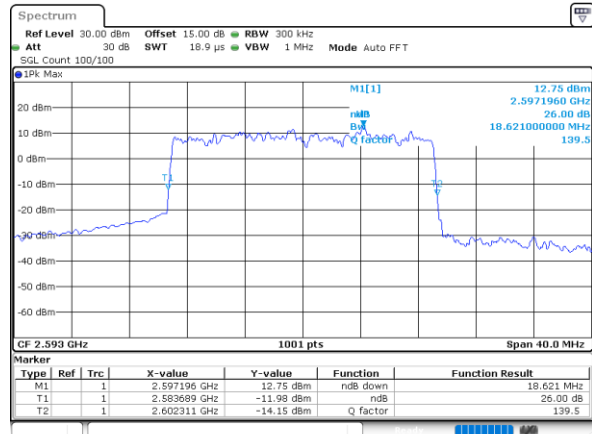

Lowest Channel / 10MHz / 64QAM

Date: 16. DEC. 2021 10:45:33

Middle Channel / 5MHz / 64QAM

Date: 27. DEC. 2021 14:46:10

Middle Channel / 10MHz / 64QAM

Date: 16. DEC. 2021 10:46:12

Highest Channel / 5MHz / 64QAM

Date: 27. DEC. 2021 14:48:10

Highest Channel / 10MHz / 64QAM

Date: 16. DEC. 2021 10:46:50

LTE Band 41

Lowest Channel / 15MHz / 64QAM

Date: 16, DEC, 2021 10:47:30

Lowest Channel / 20MHz / 64QAM

Date: 16, DEC, 2021 10:49:26

Middle Channel / 15MHz / 64QAM

Date: 16, DEC, 2021 10:48:08

Middle Channel / 20MHz / 64QAM

Date: 16, DEC, 2021 10:50:05

Highest Channel / 15MHz / 64QAM

Date: 16, DEC, 2021 10:48:47

Highest Channel / 20MHz / 64QAM