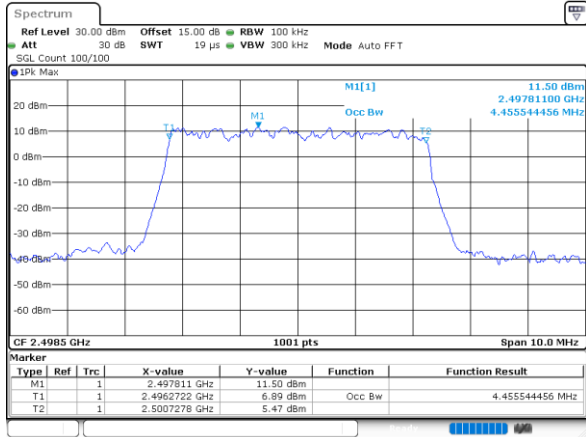

Date: 16, DEC, 2021 10:40:32

Highest Channel / 20MHz / QPSK

Date: 16, DEC, 2021 10:41:44

Highest Channel / 20MHz / 16QAM

Date: 16, DEC, 2021 10:42:08

LTE Band 41

Lowest Channel / 5MHz / 64QAM

Date: 27. DEC. 2021 14:42:13

Lowest Channel / 10MHz / 64QAM

Date: 16. DEC. 2021 10:45:18

Middle Channel / 5MHz / 64QAM

Date: 27. DEC. 2021 14:42:35

Middle Channel / 10MHz / 64QAM

Date: 16. DEC. 2021 10:45:57

Highest Channel / 5MHz / 64QAM