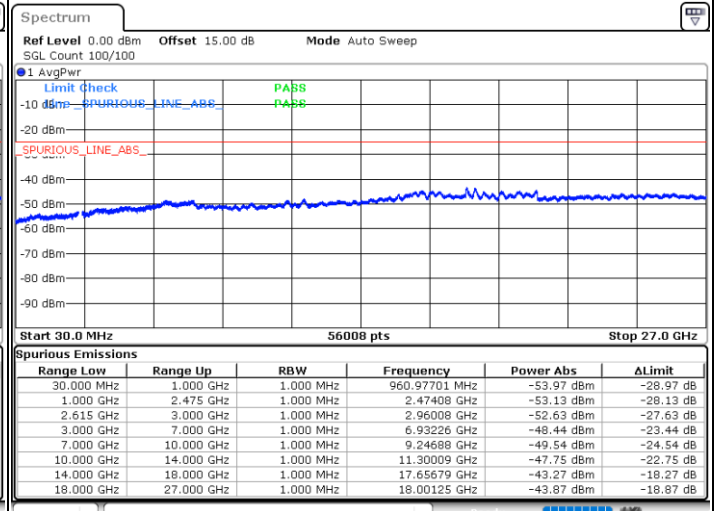

Date: 18.DEC.2021 15:39:38

LTE Band 7C / 20MHz+15MHz

64QAM

MiddleChannel / 1RB0 and 1RB74

Middle Channel / 1RB99 and 1RB0

Date: 18.DEC.2021 15:49:48

Date: 18.DEC.2021 15:55:34

Middle Channel / FullIRB

N/A

Date: 18.DEC.2021 15:48:38

LTE Band 7C / 20MHz+15MHz

64QAM

Highest Channel / 1RB0 and 1RB74

Highest Channel / 1RB99 and 1RB0

Date: 18.DEC.2021 16:09:12

Date: 18.DEC.2021 16:08:02

Highest Channel / FullIRB

N/A

Date: 18.DEC.2021 16:14:57

LTE Band 7C / 20MHz+20MHz

64QAM

Lowest Channel / 1RB0 and 1RB99

Lowest Channel / 1RB99 and 1RB0

Date: 18.DEC.2021 13:45:30

Date: 18.DEC.2021 13:39:45

Lowest Channel / FullIRB

N/A

Date: 18.DEC.2021 13:46:40

LTE Band 7C / 20MHz+20MHz

64QAM

Middle Channel / 1RB0 and 1RB99

Middle Channel / 1RB99 and 1RB0