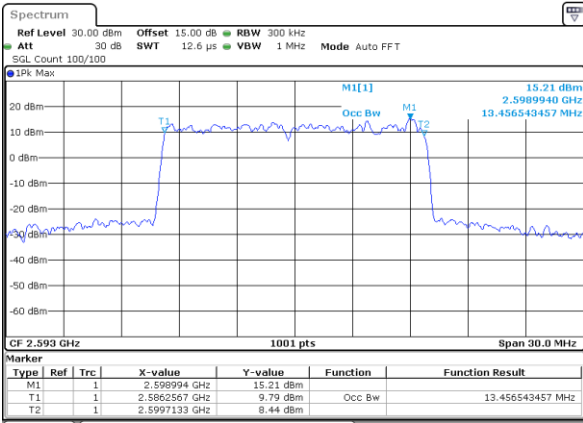

Highest Channel / 10MHz / 16QAM

Date: 16 DEC 2021 09:31:22

LTE Band 41

Lowest Channel / 15MHz / QPSK

Date: 16 DEC 2021 09:32:36

Lowest Channel / 15MHz / 16QAM

Date: 16 DEC 2021 09:33:00

Middle Channel / 15MHz / QPSK

Date: 16 DEC 2021 10:35:20

Middle Channel / 15MHz / 16QAM

Date: 16 DEC 2021 10:35:43

Highest Channel / 15MHz / QPSK

Date: 16 DEC 2021 10:36:54

Highest Channel / 15MHz / 16QAM

Date: 16 DEC 2021 10:37:19

LTE Band 41