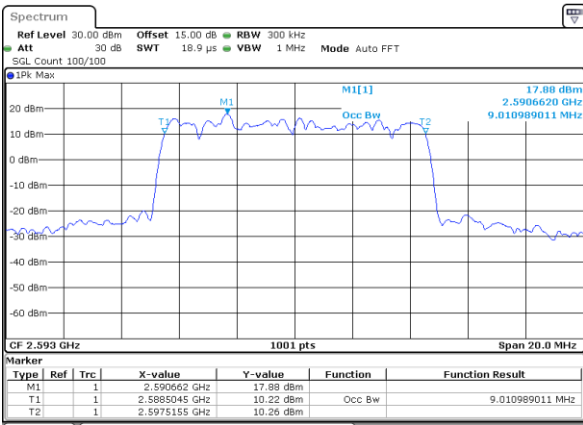

LTE Band 41

Lowest Channel / 5MHz / QPSK

Date: 27. DEC. 2021 14:41:23

Lowest Channel / 5MHz / 16QAM

Date: 27. DEC. 2021 14:41:47

Middle Channel / 5MHz / QPSK

Date: 27. DEC. 2021 14:42:22

Middle Channel / 5MHz / 16QAM

Date: 27. DEC. 2021 14:42:59

Highest Channel / 5MHz / QPSK

Date: 27. DEC. 2021 14:43:46

Highest Channel / 5MHz / 16QAM

Date: 27. DEC. 2021 14:44:10

LTE Band 41

Lowest Channel / 10MHz / QPSK

Date: 16 DEC 2021 09:27:45

Lowest Channel / 10MHz / 16QAM

Date: 16 DEC 2021 09:28:10

Middle Channel / 10MHz / QPSK

Date: 16 DEC 2021 09:29:22

Middle Channel / 10MHz / 16QAM

Date: 16 DEC 2021 09:29:46

Highest Channel / 10MHz / QPSK

Date: 16 DEC 2021 09:30:58