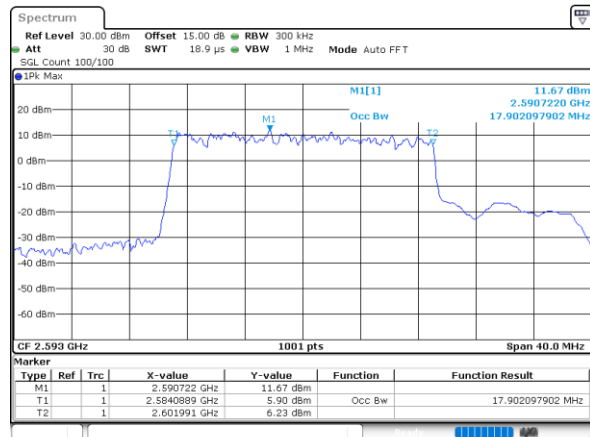

Lowest Channel / 10MHz / 64QAM

Date: 16. DEC. 2021 10:45:18

Middle Channel / 5MHz / 64QAM

Date: 27. DEC. 2021 14:42:35

Middle Channel / 10MHz / 64QAM

Date: 16. DEC. 2021 10:45:57

Highest Channel / 5MHz / 64QAM

Date: 27. DEC. 2021 14:44:34

Highest Channel / 10MHz / 64QAM

Date: 16. DEC. 2021 10:46:36

LTE Band 41

Lowest Channel / 15MHz / 64QAM

Date: 16, DEC, 2021 10:47:15

Lowest Channel / 20MHz / 64QAM

Date: 16, DEC, 2021 10:49:12

Middle Channel / 15MHz / 64QAM

Date: 16, DEC, 2021 10:47:54

Middle Channel / 20MHz / 64QAM

Date: 16, DEC, 2021 10:49:51

Highest Channel / 15MHz / 64QAM

Date: 16, DEC, 2021 10:48:32

Highest Channel / 20MHz / 64QAM