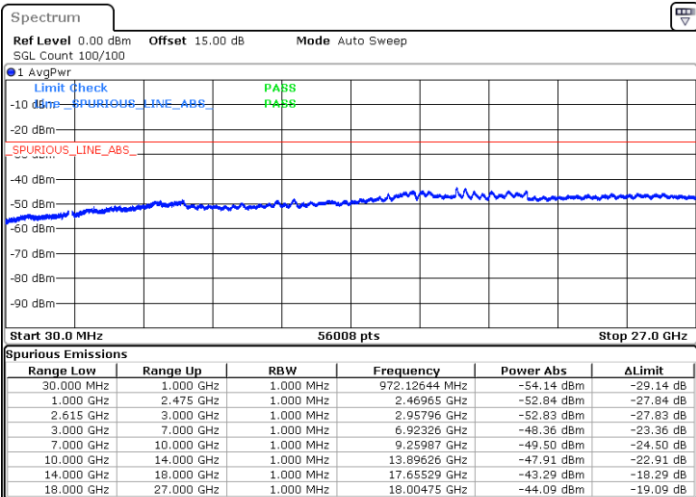

LTE Band 7C / 20MHz+15MHz

64QAM

Lowest Channel / 1RB0 and 1RB74

Lowest Channel / 1RB99 and 1RB0

Date: 18.DEC.2021 15:38:27

Date: 18.DEC.2021 15:32:42

Lowest Channel / FullIRB

N/A

Date: 18.DEC.2021 15:39:38

LTE Band 7C / 20MHz+15MHz

64QAM

MiddleChannel / 1RB0 and 1RB74

Middle Channel / 1RB99 and 1RB0

Date: 18.DEC.2021 15:49:48

Date: 18.DEC.2021 15:55:34

Middle Channel / FullIRB

N/A

Date: 18.DEC.2021 15:48:38

LTE Band 7C / 20MHz+15MHz

64QAM

Highest Channel / 1RB0 and 1RB74

Highest Channel / 1RB99 and 1RB0

Date: 18.DEC.2021 16:09:12

Date: 18.DEC.2021 16:08:02

Highest Channel / FullIRB

N/A

Date: 18.DEC.2021 16:14:57

LTE Band 7C / 20MHz+20MHz

64QAM

Lowest Channel / 1RB0 and 1RB99

Lowest Channel / 1RB99 and 1RB0

Date: 18.DEC.2021 13:45:30