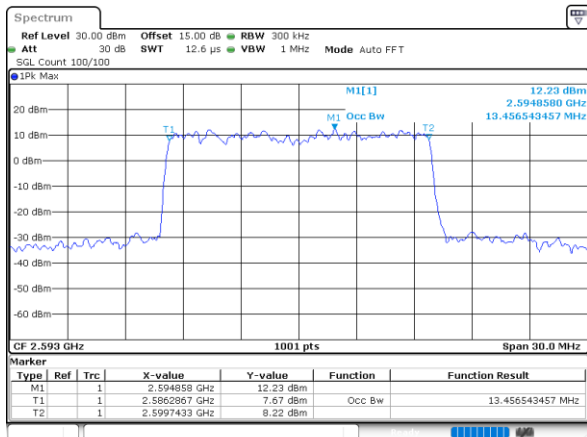

Lowest Channel / 10MHz / 64QAM

Date: 16. DEC. 2021 10:45:18

Middle Channel / 5MHz / 64QAM

Date: 27. DEC. 2021 14:42:35

Middle Channel / 10MHz / 64QAM

Date: 16. DEC. 2021 10:45:57

Highest Channel / 5MHz / 64QAM

Date: 27. DEC. 2021 14:44:34

Highest Channel / 10MHz / 64QAM

Date: 16. DEC. 2021 10:46:36

LTE Band 41

Lowest Channel / 15MHz / 64QAM

Date: 16, DEC, 2021 10:47:15

Lowest Channel / 20MHz / 64QAM

Date: 16, DEC, 2021 10:49:12

Middle Channel / 15MHz / 64QAM

Date: 16, DEC, 2021 10:47:54

Middle Channel / 20MHz / 64QAM

Date: 16, DEC, 2021 10:49:51

Highest Channel / 15MHz / 64QAM

Date: 16, DEC, 2021 10:48:32

Highest Channel / 20MHz / 64QAM