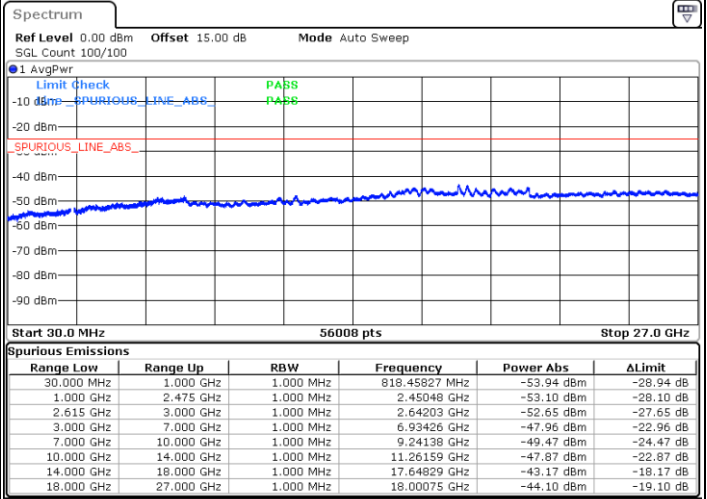

LTE Band 7C / 20MHz+15MHz

64QAM

Lowest Channel / 1RB0 and 1RB74

Lowest Channel / 1RB99 and 1RB0

Date: 18.DEC.2021 15:38:27

Date: 18.DEC.2021 15:32:42

Lowest Channel / FullIRB

N/A

Date: 18.DEC.2021 15:39:38

LTE Band 7C / 20MHz+15MHz

64QAM

MiddleChannel / 1RB0 and 1RB74

Middle Channel / 1RB99 and 1RB0

Date: 18.DEC.2021 15:49:48

Date: 18.DEC.2021 15:55:34

Middle Channel / FullIRB

N/A

Date: 18.DEC.2021 15:48:38

LTE Band 7C / 20MHz+15MHz

64QAM

Highest Channel / 1RB0 and 1RB74

Highest Channel / 1RB99 and 1RB0

Date: 18.DEC.2021 16:09:12

Date: 18.DEC.2021 16:08:02

Highest Channel / FullIRB

N/A

Date: 18.DEC.2021 16:14:57

LTE Band 7C / 20MHz+20MHz

64QAM

Lowest Channel / 1RB0 and 1RB99

Lowest Channel / 1RB99 and 1RB0

Date: 18.DEC.2021 13:45:30