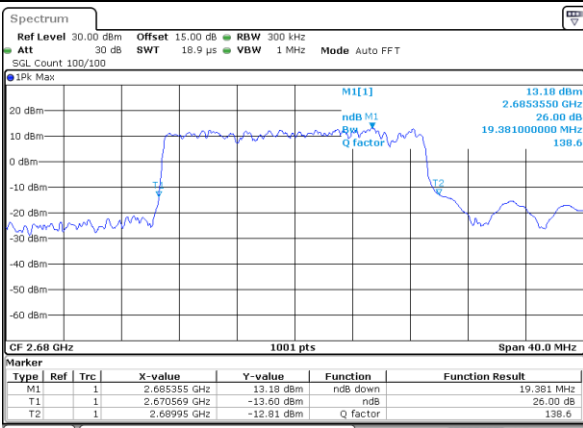

Date: 16 DEC 2021 10:36:07

Middle Channel / 15MHz / 16QAM

Date: 16 DEC 2021 10:36:31

Highest Channel / 15MHz / QPSK

Date: 16 DEC 2021 10:37:43

Highest Channel / 15MHz / 16QAM

Date: 16 DEC 2021 10:38:07

LTE Band 41

Lowest Channel / 20MHz / QPSK

Date: 16, DEC, 2021 10:39:20

Lowest Channel / 20MHz / 16QAM

Date: 16, DEC, 2021 10:39:44

Middle Channel / 20MHz / QPSK

Date: 16, DEC, 2021 10:40:56

Middle Channel / 20MHz / 16QAM

Date: 16, DEC, 2021 10:41:19

Highest Channel / 20MHz / QPSK

Date: 16, DEC, 2021 10:42:32

Highest Channel / 20MHz / 16QAM

Date: 16, DEC, 2021 10:42:57

LTE Band 41

Lowest Channel / 5MHz / 64QAM

Date: 27. DEC. 2021 14:45:47