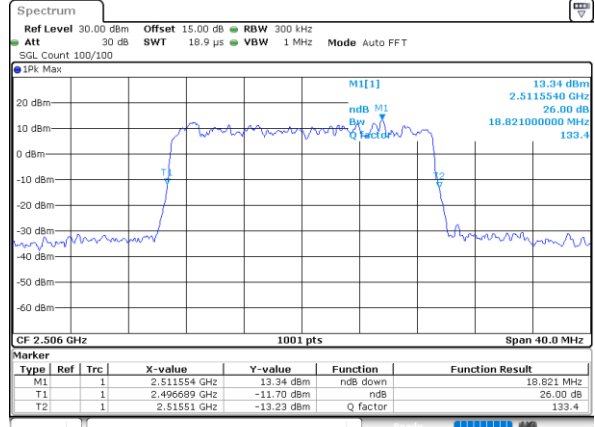

Lowest Channel / 20MHz / 16QAM

Date: 16, DEC, 2021 10:39:44