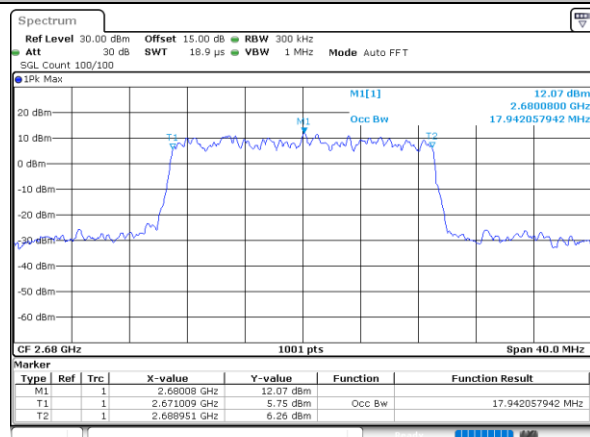

Date: 27. DEC. 2021 14:44:34

Highest Channel / 10MHz / 64QAM

Date: 16. DEC. 2021 10:46:36

LTE Band 41

Lowest Channel / 15MHz / 64QAM

Date: 16, DEC, 2021 10:47:15

Lowest Channel / 20MHz / 64QAM

Date: 16, DEC, 2021 10:49:12

Middle Channel / 15MHz / 64QAM

Date: 16, DEC, 2021 10:47:54

Middle Channel / 20MHz / 64QAM

Date: 16, DEC, 2021 10:49:51

Highest Channel / 15MHz / 64QAM

Date: 16, DEC, 2021 10:48:32

Highest Channel / 20MHz / 64QAM

Date: 16, DEC, 2021 10:50:29

Conducted Band Edge

LTE Band 41 / 5MHz / 16QAM

Lowest Band Edge / 1RB

Date: 17.DEC.2021 11:22:04

Highest Band Edge / 1 RB

Date: 17.DEC.2021 11:33:39

Lowest Band Edge / Full RB