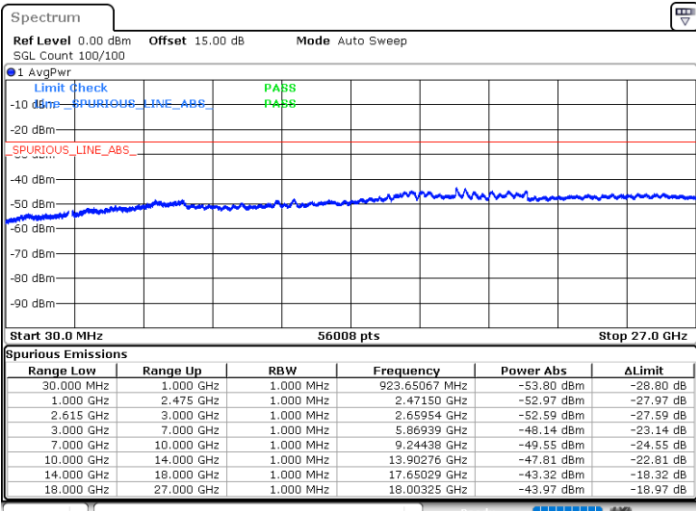

N/A

Date: 18.DEC.2021 15:48:38

LTE Band 7C / 20MHz+15MHz

64QAM

Highest Channel / 1RB0 and 1RB74

Highest Channel / 1RB99 and 1RB0

Date: 18.DEC.2021 16:09:12

Date: 18.DEC.2021 16:08:02

Highest Channel / FullIRB

N/A

Date: 18.DEC.2021 16:14:57

LTE Band 7C / 20MHz+20MHz

64QAM

Lowest Channel / 1RB0 and 1RB99

Lowest Channel / 1RB99 and 1RB0

Date: 18.DEC.2021 13:45:30