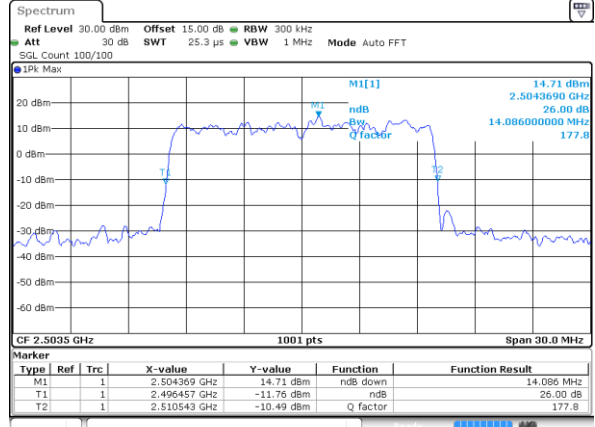

Lowest Channel / 10MHz / 16QAM

Date: 16 DEC 2021 09:28:58

Middle Channel / 10MHz / QPSK

Date: 16 DEC 2021 09:30:10

Middle Channel / 10MHz / 16QAM

Date: 16 DEC 2021 09:30:34

Highest Channel / 10MHz / QPSK

Date: 16 DEC 2021 09:31:46

Highest Channel / 10MHz / 16QAM

Date: 16 DEC 2021 09:32:11

LTE Band 41

Lowest Channel / 15MHz / QPSK

Date: 16 DEC 2021 09:33:25

Lowest Channel / 15MHz / 16QAM

Date: 16 DEC 2021 09:33:49

Middle Channel / 15MHz / QPSK

Date: 16 DEC 2021 10:36:07

Middle Channel / 15MHz / 16QAM

Date: 16 DEC 2021 10:36:31

Highest Channel / 15MHz / QPSK

Date: 16 DEC 2021 10:37:43

Highest Channel / 15MHz / 16QAM

Date: 16 DEC 2021 10:38:07

LTE Band 41