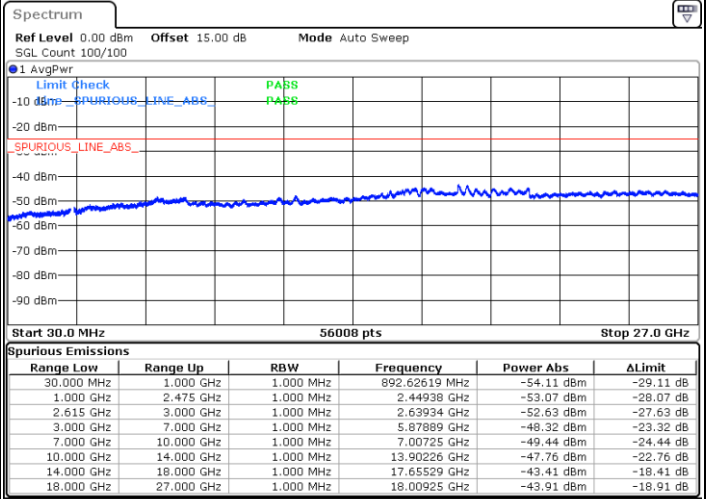

Date: 18.DEC.2021 15:54:25