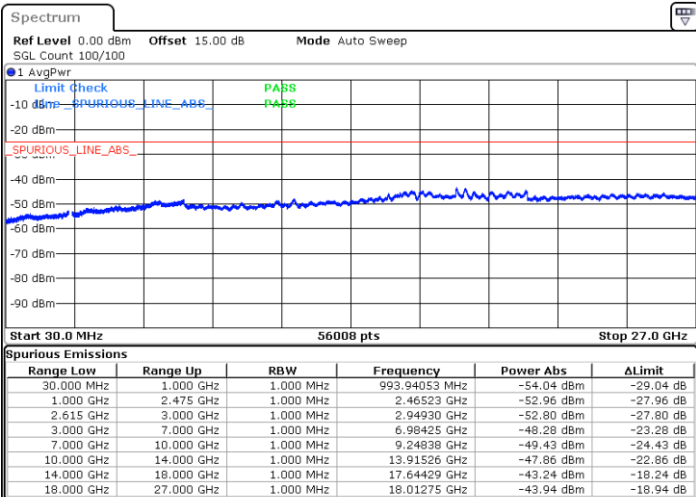

Date: 18.DEC.2021 14:14:36

Highest Channel / FullIRB

N/A

Date: 18.DEC.2021 14:21:32

LTE Band 7C / 10MHz+20MHz

64QAM

Lowest Channel / 1RB0 and 1RB99

Lowest Channel / 1RB49 and 1RB0

Date: 18.DEC.2021 11:51:20

Date: 18.DEC.2021 11:45:36

Lowest Channel / FullIRB

N/A

Date: 18.DEC.2021 11:52:30

LTE Band 7C / 10MHz+20MHz

64QAM

MiddleChannel / 1RB0 and 1RB99

Middle Channel / 1RB49 and 1RB0

Date: 18.DEC.2021 12:02:37

Date: 18.DEC.2021 12:08:22

Middle Channel / FullIRB

N/A

Date: 18.DEC.2021 12:01:28

LTE Band 7C / 10MHz+20MHz

64QAM

Highest Channel / 1RB0 and 1RB99

Highest Channel / 1RB49 and 1RB0

Date: 18.DEC.2021 12:23:28

Date: 18.DEC.2021 12:22:19

Highest Channel / FullIRB

N/A

Date: 18.DEC.2021 12:29:15

LTE Band 7C / 15MHz+10MHz