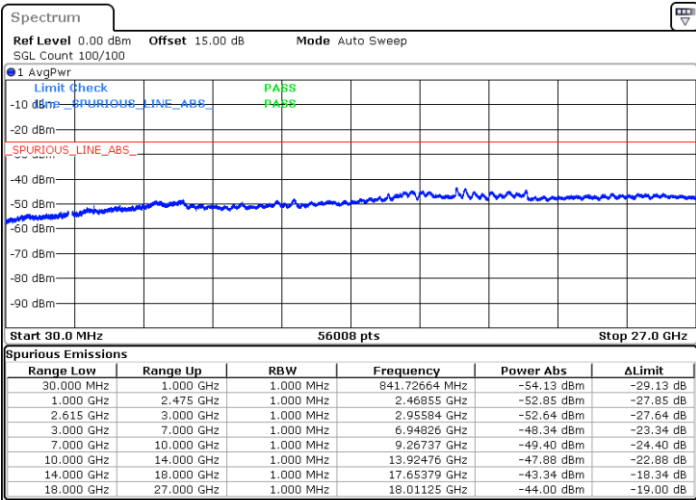

Highest Channel / FullIRB

N/A

Date: 18.DEC.2021 13:24:34

LTE Band 7C / 20MHz+10MHz

16QAM

Lowest Channel / 1RB0 and 1RB49

Lowest Channel / 1RB99 and 1RB0

Date: 18.DEC.2021 14:42:14

Date: 18.DEC.2021 14:38:47

Lowest Channel / FullIRB

N/A

Date: 18.DEC.2021 14:45:41

LTE Band 7C / 20MHz+10MHz

16QAM

Middle Channel / 1RB0 and 1RB49

Middle Channel / 1RB99 and 1RB0

Date: 18.DEC.2021 14:56:11

Date: 18.DEC.2021 14:59:38

Middle Channel / FullIRB

N/A

Date: 18.DEC.2021 14:52:42

LTE Band 7C / 20MHz+10MHz

16QAM

Highest Channel / 1RB0 and 1RB49

Highest Channel / 1RB99 and 1RB0

Date: 18.DEC.2021 15:16:19

Date: 18.DEC.2021 15:12:51

Highest Channel / FullIRB

N/A

Date: 18.DEC.2021 15:19:46

LTE Band 7C / 20MHz+15MHz

16QAM