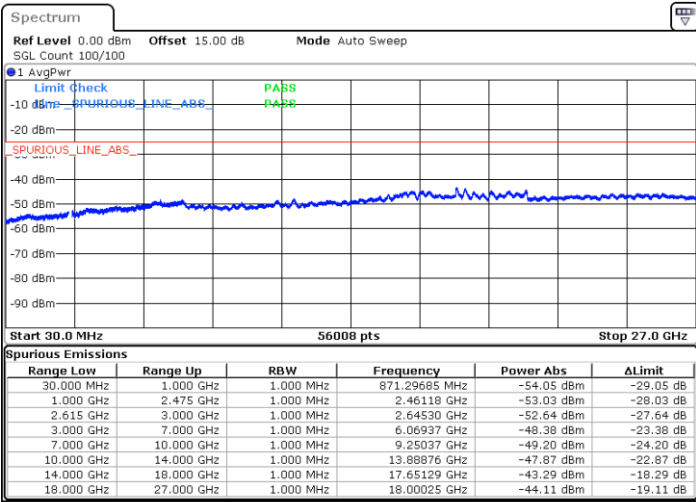

LTE Band 7C / 15MHz+20MHz

16QAM

Lowest Channel / 1RB0 and 1RB99

Lowest Channel / 1RB74 and 1RB0

Date: 18.DEC.2021 12:47:19

Date: 18.DEC.2021 12:43:52

Lowest Channel / FullIRB

N/A

Date: 18.DEC.2021 12:50:47

LTE Band 7C / 15MHz+20MHz

16QAM

Middle Channel / 1RB0 and 1RB99

Middle Channel / 1RB74 and 1RB0

Date: 18.DEC.2021 13:00:57

Date: 18.DEC.2021 13:04:24

Middle Channel / FullIRB

N/A

Date: 18.DEC.2021 12:57:28

LTE Band 7C / 15MHz+20MHz

16QAM

Highest Channel / 1RB0 and 1RB99

Highest Channel / 1RB74 and 1RB0

Date: 18.DEC.2021 13:21:06

Date: 18.DEC.2021 13:17:38

Highest Channel / FullIRB

N/A

Date: 18.DEC.2021 13:24:34

LTE Band 7C / 20MHz+10MHz

16QAM

Lowest Channel / 1RB0 and 1RB49

Lowest Channel / 1RB99 and 1RB0

Date: 18.DEC.2021 14:42:14