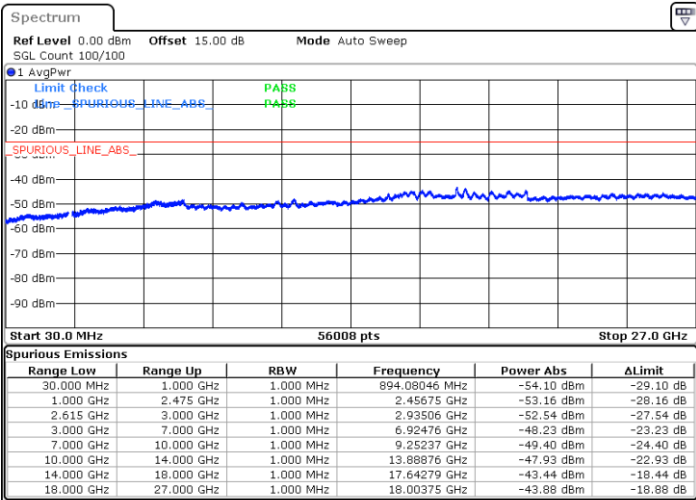

Date: 18.DEC.2021 12:50:47

LTE Band 7C / 15MHz+20MHz

16QAM

Middle Channel / 1RB0 and 1RB99

Middle Channel / 1RB74 and 1RB0

Date: 18.DEC.2021 13:00:57

Date: 18.DEC.2021 13:04:24

Middle Channel / FullIRB

N/A

Date: 18.DEC.2021 12:57:28

LTE Band 7C / 15MHz+20MHz

16QAM

Highest Channel / 1RB0 and 1RB99

Highest Channel / 1RB74 and 1RB0

Date: 18.DEC.2021 13:21:06

Date: 18.DEC.2021 13:17:38

Highest Channel / FullIRB

N/A

Date: 18.DEC.2021 13:24:34

LTE Band 7C / 20MHz+10MHz

16QAM

Lowest Channel / 1RB0 and 1RB49

Lowest Channel / 1RB99 and 1RB0

Date: 18.DEC.2021 14:42:14

Date: 18.DEC.2021 14:38:47

Lowest Channel / FullIRB

N/A

Date: 18.DEC.2021 14:45:41

LTE Band 7C / 20MHz+10MHz

16QAM

Middle Channel / 1RB0 and 1RB49

Middle Channel / 1RB99 and 1RB0