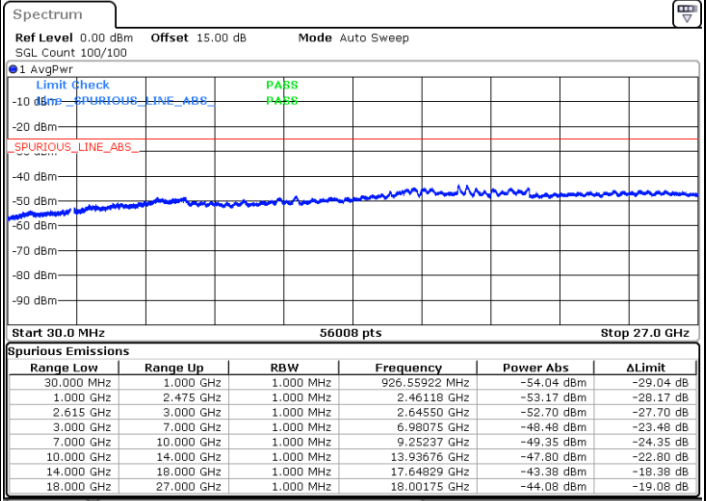

Date: 18.DEC.2021 16:52:00

Middle Channel / FullIRB

N/A

Date: 18.DEC.2021 16:45:04

LTE Band 7C / 15MHz+15MHz

64QAM

Highest Channel / 1RB0 and 1RB74

Highest Channel / 1RB74 and 1RB0

Date: 18.DEC.2021 17:05:37

Date: 18.DEC.2021 17:04:27

Highest Channel / FullIRB

N/A

Date: 18.DEC.2021 17:11:23

LTE Band 7C / 15MHz+20MHz

64QAM

Lowest Channel / 1RB0 and 1RB99

Lowest Channel / 1RB74 and 1RB0

Date: 18.DEC.2021 12:48:28

Date: 18.DEC.2021 12:42:43

Lowest Channel / FullIRB

N/A

Date: 18.DEC.2021 12:49:38

LTE Band 7C / 15MHz+20MHz

64QAM

Middle Channel / 1RB0 and 1RB99

Middle Channel / 1RB74 and 1RB0

Date: 18.DEC.2021 12:59:47

Date: 18.DEC.2021 13:05:34

Middle Channel / FullIRB

N/A

Date: 18.DEC.2021 12:58:38

LTE Band 7C / 15MHz+20MHz