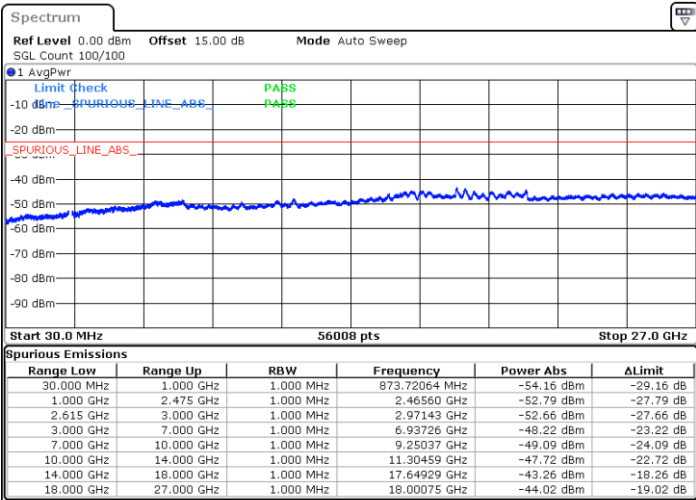

LTE Band 7C / 20MHz+15MHz

16QAM

Highest Channel / 1RB0 and 1RB74

Highest Channel / 1RB99 and 1RB0

Date: 18.DEC.2021 16:10:21

Date: 18.DEC.2021 16:06:53

Highest Channel / FullIRB

N/A

Date: 18.DEC.2021 16:13:48

LTE Band 7C / 20MHz+20MHz

16QAM

Lowest Channel / 1RB0 and 1RB99

Lowest Channel / 1RB99 and 1RB0

Date: 18.DEC.2021 13:44:21

Date: 18.DEC.2021 13:40:54

Lowest Channel / FullIRB

N/A

Date: 18.DEC.2021 13:47:49

LTE Band 7C / 20MHz+20MHz

16QAM

Middle Channel / 1RB0 and 1RB99

Middle Channel / 1RB99 and 1RB0

Date: 18.DEC.2021 13:57:57

Date: 18.DEC.2021 14:01:24

Middle Channel / FullIRB

N/A

Date: 18.DEC.2021 13:54:29

LTE Band 7C / 20MHz+20MHz

16QAM

Highest Channel / 1RB0 and 1RB99

Highest Channel / 1RB99 and 1RB0

Date: 18.DEC.2021 14:18:04