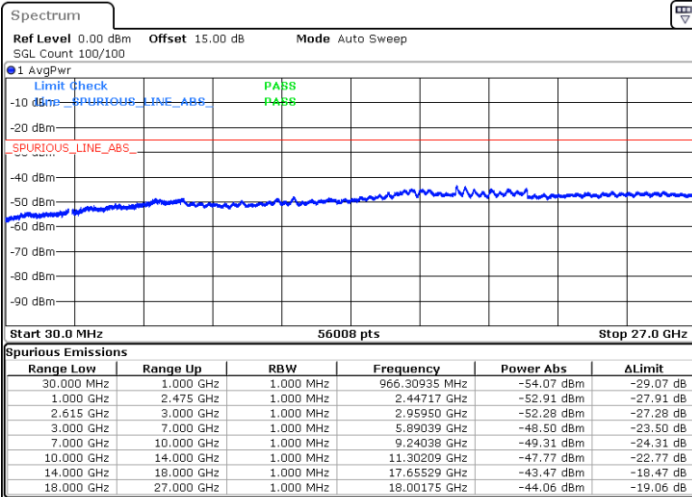

LTE Band 7C / 15MHz+10MHz

64QAM

Middle Channel / 1RB0 and 1RB49

Middle Channel / 1RB74 and 1RB0

Date: 18.DEC.2021 17:49:31

Date: 18.DEC.2021 17:55:06

Middle Channel / FullIRB

N/A

Date: 18.DEC.2021 17:48:24

LTE Band 7C / 15MHz+10MHz

64QAM

Highest Channel / 1RB0 and 1RB49

Highest Channel / 1RB74 and 1RB0

Date: 18.DEC.2021 18:08:57

Date: 18.DEC.2021 18:07:50

Highest Channel / FullIRB

N/A

Date: 18.DEC.2021 18:14:33

LTE Band 7C / 15MHz+15MHz

64QAM

Lowest Channel / 1RB0 and 1RB74

Lowest Channel / 1RB74 and 1RB0

Date: 18.DEC.2021 16:34:55

Date: 18.DEC.2021 16:29:09