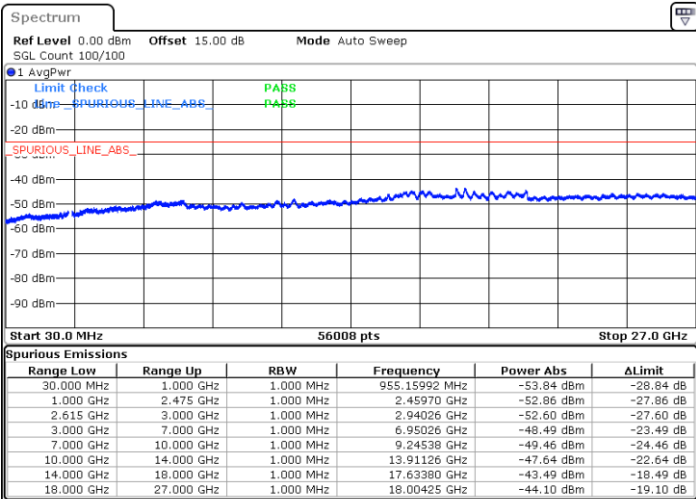

Highest Channel / 1RB0 and 1RB99

Highest Channel / 1RB49 and 1RB0

Date: 18.DEC.2021 12:23:28

Date: 18.DEC.2021 12:22:19

Highest Channel / FullIRB

N/A

Date: 18.DEC.2021 12:29:15

LTE Band 7C / 15MHz+10MHz

64QAM

Lowest Channel / 1RB0 and 1RB49

Lowest Channel / 1RB74 and 1RB80

Date: 18.DEC.2021 17:38:27

Date: 18.DEC.2021 17:32:52

Lowest Channel / FullIRB

N/A

Date: 18.DEC.2021 17:39:36

LTE Band 7C / 15MHz+10MHz

64QAM

Middle Channel / 1RB0 and 1RB49

Middle Channel / 1RB74 and 1RB0

Date: 18.DEC.2021 17:49:31

Date: 18.DEC.2021 17:55:06

Middle Channel / FullIRB

N/A

Date: 18.DEC.2021 17:48:24

LTE Band 7C / 15MHz+10MHz

64QAM

Highest Channel / 1RB0 and 1RB49

Highest Channel / 1RB74 and 1RB0

Date: 18.DEC.2021 18:08:57

Date: 18.DEC.2021 18:07:50

Highest Channel / FullIRB