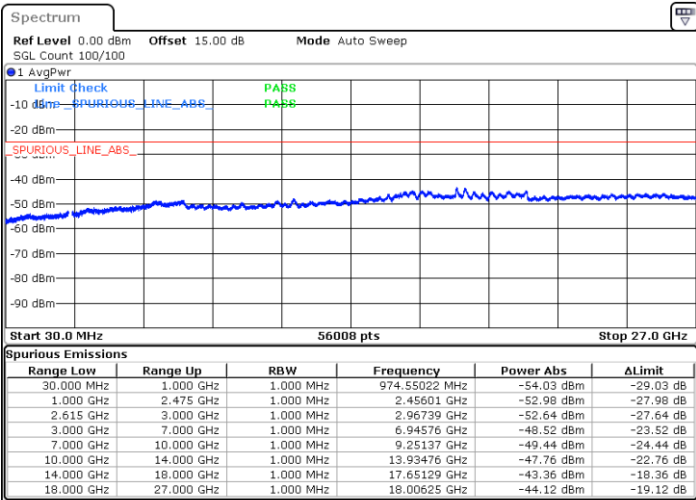

LTE Band 7C / 20MHz+10MHz

64QAM

Lowest Channel / 1RB0 and 1RB49

Lowest Channel / 1RB99 and 1RB0

Date: 18.DEC.2021 14:43:23

Date: 18.DEC.2021 14:37:38

Lowest Channel / FullIRB

N/A

Date: 18.DEC.2021 14:44:33

LTE Band 7C / 20MHz+10MHz

64QAM

Middle Channel / 1RB0 and 1RB49

Middle Channel / 1RB99 and 1RB0

Date: 18.DEC.2021 14:55:01

Date: 18.DEC.2021 15:00:47

Middle Channel / FullIRB

N/A

Date: 18.DEC.2021 14:53:52

LTE Band 7C / 20MHz+10MHz

64QAM

Highest Channel / 1RB0 and 1RB49

Highest Channel / 1RB99 and 1RB0

Date: 18.DEC.2021 15:15:10

Date: 18.DEC.2021 15:14:00