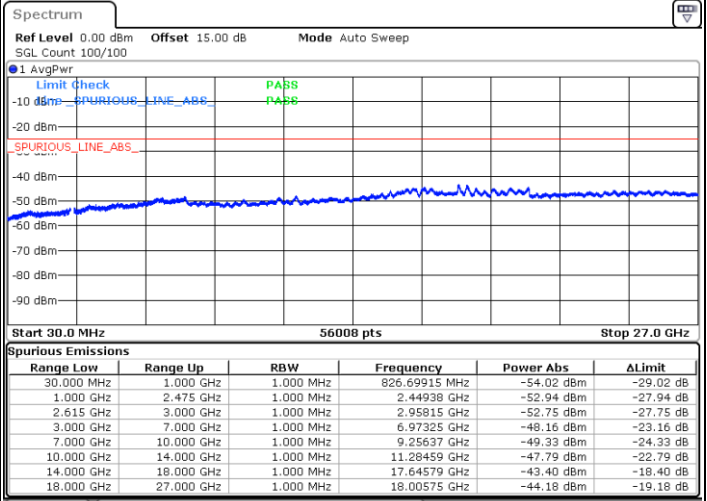

N/A

Date: 18.DEC.2021 18:14:33

LTE Band 7C / 15MHz+15MHz

64QAM

Lowest Channel / 1RB0 and 1RB74

Lowest Channel / 1RB74 and 1RB0

Date: 18.DEC.2021 16:34:55

Date: 18.DEC.2021 16:29:09

Lowest Channel / FullIRB

N/A

Date: 18.DEC.2021 16:36:05

LTE Band 7C / 15MHz+15MHz

64QAM

Middle Channel / 1RB0 and 1RB74

Middle Channel / 1RB74 and 1RB0

Date: 18.DEC.2021 16:46:14

Date: 18.DEC.2021 16:52:00

Middle Channel / FullIRB

N/A

Date: 18.DEC.2021 16:45:04

LTE Band 7C / 15MHz+15MHz

64QAM

Highest Channel / 1RB0 and 1RB74

Highest Channel / 1RB74 and 1RB0

Date: 18.DEC.2021 17:05:37

Date: 18.DEC.2021 17:04:27

Highest Channel / FullIRB

N/A

Date: 18.DEC.2021 17:11:23

LTE Band 7C / 15MHz+20MHz

64QAM

Lowest Channel / 1RB0 and 1RB99