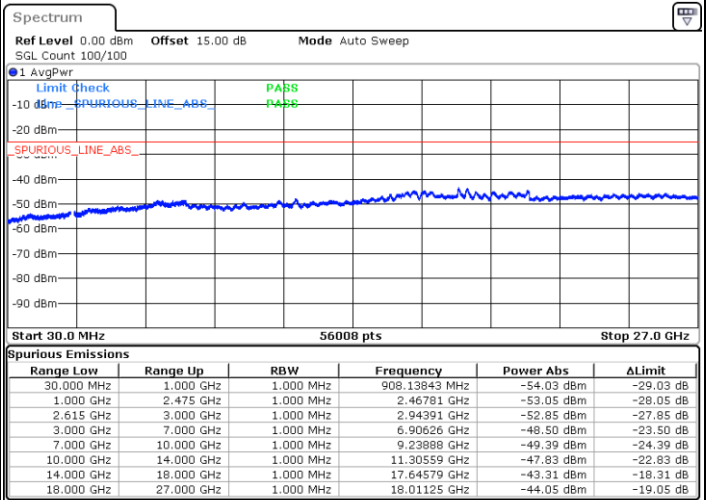

Highest Channel / FullIRB

N/A

Date: 18.DEC.2021 13:24:34

LTE Band 7C / 20MHz+10MHz

16QAM

Lowest Channel / 1RB0 and 1RB49

Lowest Channel / 1RB99 and 1RB0

Date: 18.DEC.2021 14:42:14

Date: 18.DEC.2021 14:38:47

Lowest Channel / FullIRB

N/A

Date: 18.DEC.2021 14:45:41

LTE Band 7C / 20MHz+10MHz

16QAM

Middle Channel / 1RB0 and 1RB49

Middle Channel / 1RB99 and 1RB0

Date: 18.DEC.2021 14:56:11

Date: 18.DEC.2021 14:59:38

Middle Channel / FullIRB

N/A

Date: 18.DEC.2021 14:52:42

LTE Band 7C / 20MHz+10MHz

16QAM

Highest Channel / 1RB0 and 1RB49

Highest Channel / 1RB99 and 1RB0

Date: 18.DEC.2021 15:16:19

Date: 18.DEC.2021 15:12:51

Highest Channel / FullIRB

N/A

Date: 18.DEC.2021 15:19:46

LTE Band 7C / 20MHz+15MHz

16QAM