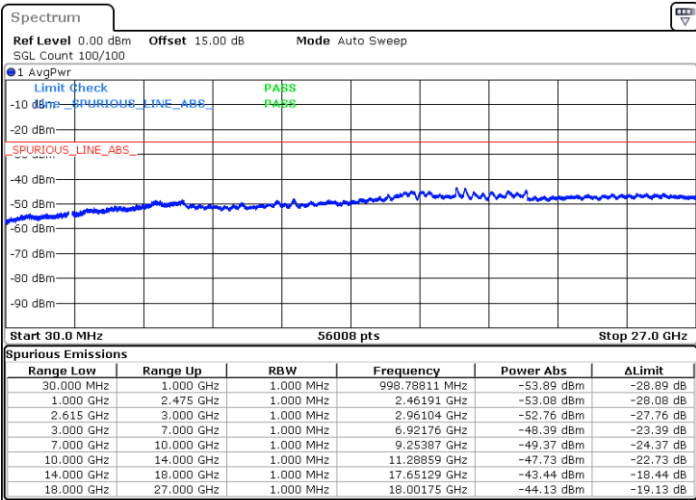

LTE Band 7C / 20MHz+10MHz

64QAM

Lowest Channel / 1RB0 and 1RB49

Lowest Channel / 1RB99 and 1RB0

Date: 18.DEC.2021 14:43:23

Date: 18.DEC.2021 14:37:38

Lowest Channel / FullIRB

N/A

Date: 18.DEC.2021 14:44:33

LTE Band 7C / 20MHz+10MHz

64QAM

Middle Channel / 1RB0 and 1RB49

Middle Channel / 1RB99 and 1RB0

Date: 18.DEC.2021 14:55:01

Date: 18.DEC.2021 15:00:47

Middle Channel / FullIRB

N/A

Date: 18.DEC.2021 14:53:52

LTE Band 7C / 20MHz+10MHz

64QAM

Highest Channel / 1RB0 and 1RB49

Highest Channel / 1RB99 and 1RB0

Date: 18.DEC.2021 15:15:10

Date: 18.DEC.2021 15:14:00