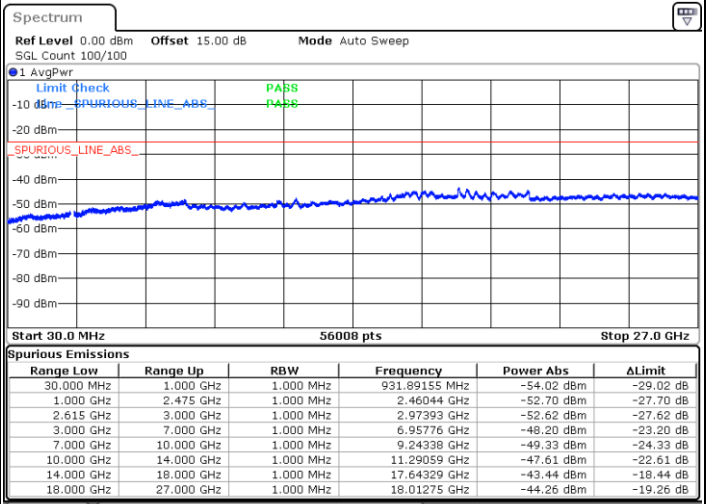

Middle Channel / FullIRB

N/A

Date: 18.DEC.2021 13:54:29

LTE Band 7C / 20MHz+20MHz

16QAM

Highest Channel / 1RB0 and 1RB99

Highest Channel / 1RB99 and 1RB0

Date: 18.DEC.2021 14:18:04

Date: 18.DEC.2021 14:14:36

Highest Channel / FullIRB

N/A

Date: 18.DEC.2021 14:21:32

LTE Band 7C / 10MHz+20MHz

64QAM

Lowest Channel / 1RB0 and 1RB99

Lowest Channel / 1RB49 and 1RB0

Date: 18.DEC.2021 11:51:20

Date: 18.DEC.2021 11:45:36

Lowest Channel / FullIRB

N/A

Date: 18.DEC.2021 11:52:30

LTE Band 7C / 10MHz+20MHz

64QAM

MiddleChannel / 1RB0 and 1RB99

Highest Channel / 1RB0 and 1RB99

Highest Channel / 1RB49 and 1RB0

Date: 18.DEC.2021 12:23:28

Date: 18.DEC.2021 12:22:19

Highest Channel / FullIRB

N/A

Date: 18.DEC.2021 12:29:15

LTE Band 7C / 15MHz+10MHz