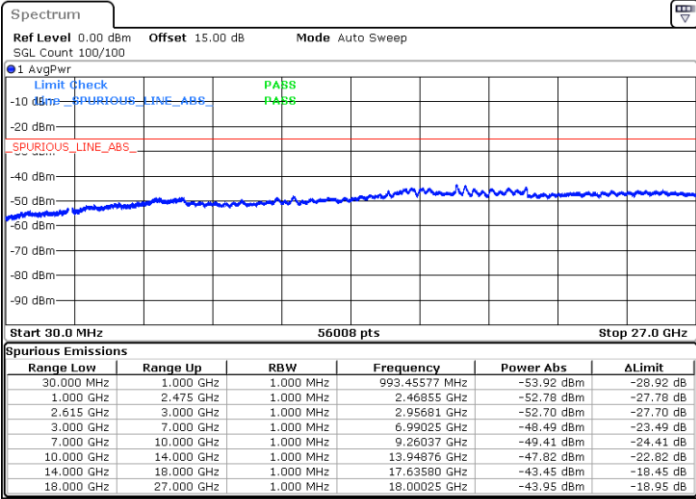

LTE Band 7C / 20MHz+15MHz

16QAM

MiddleChannel / 1RB0 and 1RB74

Middle Channel / 1RB99 and 1RB0

Date: 18.DEC.2021 15:50:57