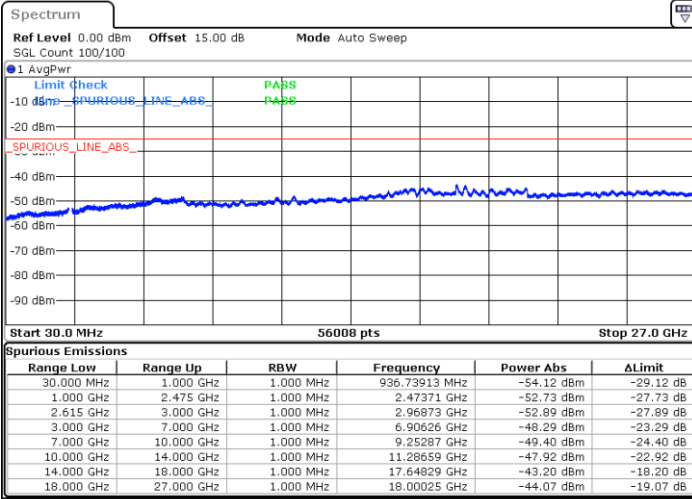

N/A

Date: 18.DEC.2021 12:57:28

LTE Band 7C / 15MHz+20MHz

16QAM

Highest Channel / 1RB0 and 1RB99

Highest Channel / 1RB74 and 1RB0

Date: 18.DEC.2021 13:21:06

Date: 18.DEC.2021 13:17:38

Highest Channel / FullIRB

N/A

Date: 18.DEC.2021 13:24:34

LTE Band 7C / 20MHz+10MHz

16QAM

Lowest Channel / 1RB0 and 1RB49

Lowest Channel / 1RB99 and 1RB0

Date: 18.DEC.2021 14:42:14

Date: 18.DEC.2021 14:38:47

Lowest Channel / FullIRB

N/A

Date: 18.DEC.2021 14:45:41

LTE Band 7C / 20MHz+10MHz

16QAM

Middle Channel / 1RB0 and 1RB49

Middle Channel / 1RB99 and 1RB0

Date: 18.DEC.2021 14:56:11

Date: 18.DEC.2021 14:59:38

Middle Channel / FullIRB

N/A

Date: 18.DEC.2021 14:52:42

LTE Band 7C / 20MHz+10MHz

16QAM

Highest Channel / 1RB0 and 1RB49