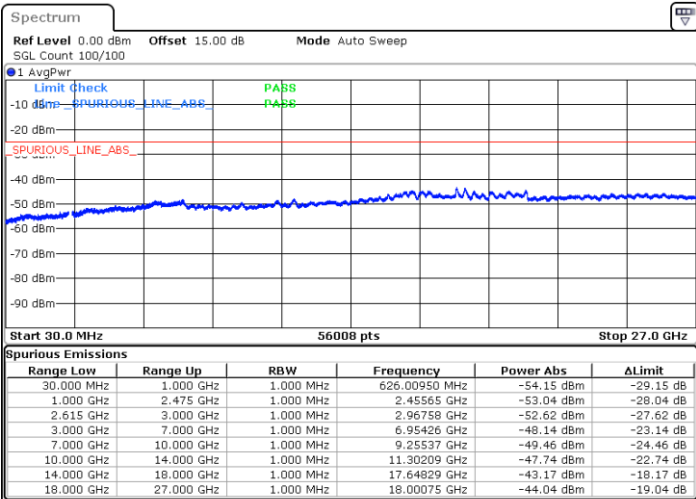

Highest Channel / 1RB0 and 1RB99

Highest Channel / 1RB49 and 1RB0

Date: 18.DEC.2021 12:23:28

Date: 18.DEC.2021 12:22:19

Highest Channel / FullIRB

N/A

Date: 18.DEC.2021 12:29:15

LTE Band 7C / 15MHz+10MHz

64QAM

Lowest Channel / 1RB0 and 1RB49

Lowest Channel / 1RB74 and 1RB80

Date: 18.DEC.2021 17:38:27

Date: 18.DEC.2021 17:32:52

Lowest Channel / FullIRB

N/A

Date: 18.DEC.2021 17:39:36

LTE Band 7C / 15MHz+10MHz

64QAM

Middle Channel / 1RB0 and 1RB49

Middle Channel / 1RB74 and 1RB0

Date: 18.DEC.2021 17:49:31

Date: 18.DEC.2021 17:55:06

Middle Channel / FullIRB

N/A

Date: 18.DEC.2021 17:48:24

LTE Band 7C / 15MHz+10MHz

64QAM

Highest Channel / 1RB0 and 1RB49

Highest Channel / 1RB74 and 1RB0

Date: 18.DEC.2021 18:08:57

Date: 18.DEC.2021 18:07:50

Highest Channel / FullIRB