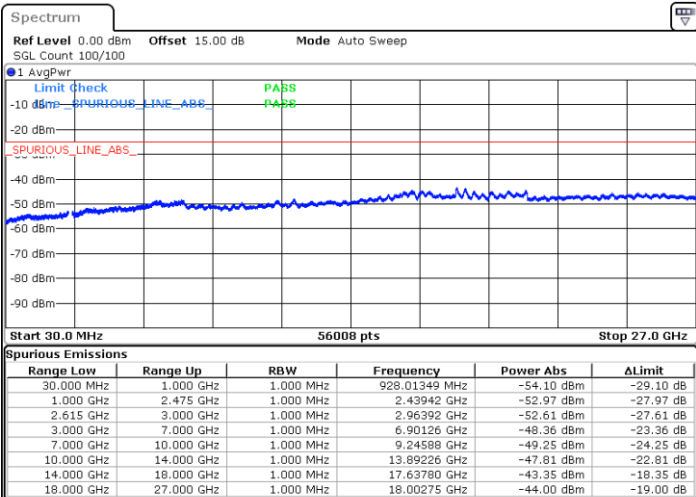

Date: 18.DEC.2021 12:50:47

LTE Band 7C / 15MHz+20MHz

16QAM

Middle Channel / 1RB0 and 1RB99

Middle Channel / 1RB74 and 1RB0

Date: 18.DEC.2021 13:00:57

Date: 18.DEC.2021 13:04:24

Middle Channel / FullIRB

N/A

Date: 18.DEC.2021 12:57:28

LTE Band 7C / 15MHz+20MHz

16QAM

Highest Channel / 1RB0 and 1RB99

Highest Channel / 1RB74 and 1RB0

Date: 18.DEC.2021 13:21:06

Date: 18.DEC.2021 13:17:38

Highest Channel / FullIRB

N/A

Date: 18.DEC.2021 13:24:34

LTE Band 7C / 20MHz+10MHz

16QAM

Lowest Channel / 1RB0 and 1RB49

Lowest Channel / 1RB99 and 1RB0

Date: 18.DEC.2021 14:42:14

Date: 18.DEC.2021 14:38:47

Lowest Channel / FullIRB

N/A

Date: 18.DEC.2021 14:45:41

LTE Band 7C / 20MHz+10MHz

16QAM

Middle Channel / 1RB0 and 1RB49

Middle Channel / 1RB99 and 1RB0