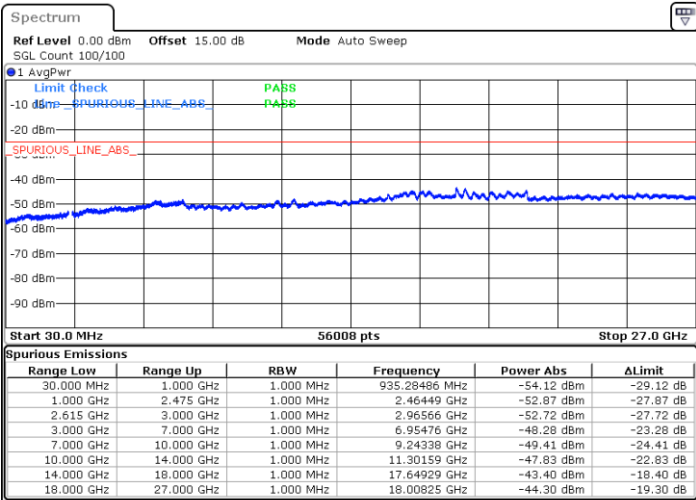

LTE Band 7C / 15MHz+20MHz

16QAM

Lowest Channel / 1RB0 and 1RB99

Lowest Channel / 1RB74 and 1RB0

Date: 18.DEC.2021 12:47:19

Date: 18.DEC.2021 12:43:52

Lowest Channel / FullIRB

N/A

Date: 18.DEC.2021 12:50:47

LTE Band 7C / 15MHz+20MHz

16QAM

Middle Channel / 1RB0 and 1RB99

Middle Channel / 1RB74 and 1RB0

Date: 18.DEC.2021 13:00:57

Date: 18.DEC.2021 13:04:24

Middle Channel / FullIRB

N/A

Date: 18.DEC.2021 12:57:28

LTE Band 7C / 15MHz+20MHz

16QAM

Highest Channel / 1RB0 and 1RB99

Highest Channel / 1RB74 and 1RB0

Date: 18.DEC.2021 13:21:06

Date: 18.DEC.2021 13:17:38

Highest Channel / FullIRB

N/A

Date: 18.DEC.2021 13:24:34

LTE Band 7C / 20MHz+10MHz

16QAM

Lowest Channel / 1RB0 and 1RB49

Lowest Channel / 1RB99 and 1RB0

Date: 18.DEC.2021 14:42:14