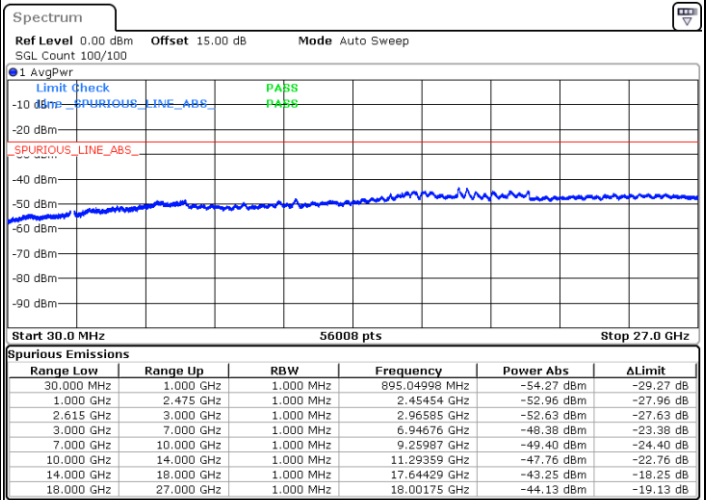

64QAM

Highest Channel / 1RB0 and 1RB99

Highest Channel / 1RB74 and 1RB0

Date: 18.DEC.2021 13:19:57

Date: 18.DEC.2021 13:18:47

Highest Channel / FullIRB

N/A

Date: 18.DEC.2021 13:25:43

LTE Band 7C / 20MHz+10MHz

64QAM

Lowest Channel / 1RB0 and 1RB49

Lowest Channel / 1RB99 and 1RB0

Date: 18.DEC.2021 14:43:23

Date: 18.DEC.2021 14:37:38

Lowest Channel / FullIRB

N/A

Date: 18.DEC.2021 14:44:33

LTE Band 7C / 20MHz+10MHz

64QAM

Middle Channel / 1RB0 and 1RB49

Middle Channel / 1RB99 and 1RB0

Date: 18.DEC.2021 14:55:01

Date: 18.DEC.2021 15:00:47

Middle Channel / FullIRB

N/A

Date: 18.DEC.2021 14:53:52

LTE Band 7C / 20MHz+10MHz

64QAM

Highest Channel / 1RB0 and 1RB49

Highest Channel / 1RB99 and 1RB0

Date: 18.DEC.2021 15:15:10

Date: 18.DEC.2021 15:14:00