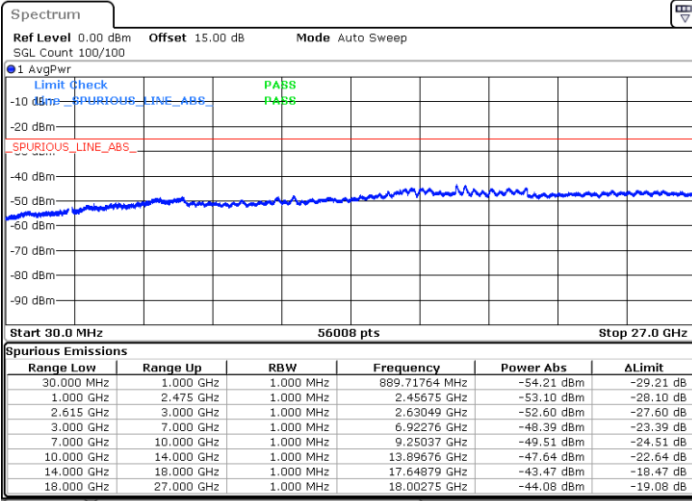

Date: 18.DEC.2021 16:52:00

Middle Channel / FullIRB

N/A

Date: 18.DEC.2021 16:45:04

LTE Band 7C / 15MHz+15MHz

64QAM

Highest Channel / 1RB0 and 1RB74

Highest Channel / 1RB74 and 1RB0

Date: 18.DEC.2021 17:05:37

Date: 18.DEC.2021 17:04:27

Highest Channel / FullIRB

N/A

Date: 18.DEC.2021 17:11:23

LTE Band 7C / 15MHz+20MHz

64QAM

Lowest Channel / 1RB0 and 1RB99

Lowest Channel / 1RB74 and 1RB0

Date: 18.DEC.2021 12:48:28

Date: 18.DEC.2021 12:42:43

Lowest Channel / FullIRB

N/A

Date: 18.DEC.2021 12:49:38

LTE Band 7C / 15MHz+20MHz

64QAM

Middle Channel / 1RB0 and 1RB99

Middle Channel / 1RB74 and 1RB0

Date: 18.DEC.2021 12:59:47

Date: 18.DEC.2021 13:05:34

Middle Channel / FullIRB

N/A

Date: 18.DEC.2021 12:58:38

LTE Band 7C / 15MHz+20MHz