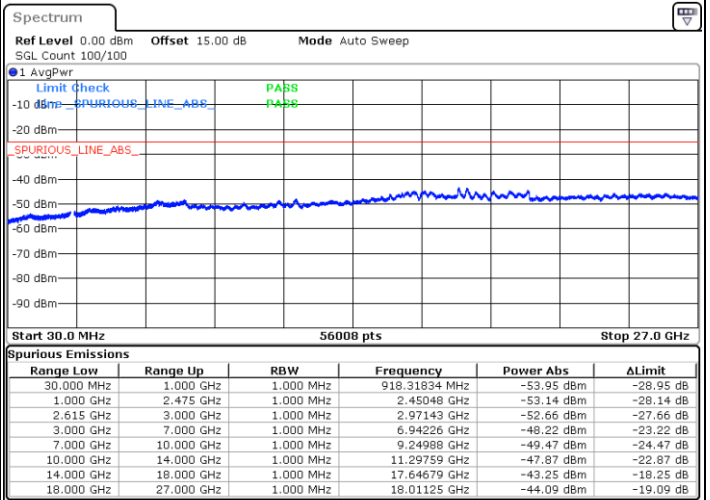

Date: 18.DEC.2021 14:14:36

Highest Channel / FullIRB

N/A

Date: 18.DEC.2021 14:21:32

LTE Band 7C / 10MHz+20MHz

64QAM

Lowest Channel / 1RB0 and 1RB99

Lowest Channel / 1RB49 and 1RB0

Date: 18.DEC.2021 11:51:20

Date: 18.DEC.2021 11:45:36

Lowest Channel / FullIRB

N/A

Date: 18.DEC.2021 11:52:30

LTE Band 7C / 10MHz+20MHz

64QAM

MiddleChannel / 1RB0 and 1RB99

Middle Channel / 1RB49 and 1RB0

Date: 18.DEC.2021 12:02:37

Date: 18.DEC.2021 12:08:22

Middle Channel / FullIRB

N/A

Date: 18.DEC.2021 12:01:28

LTE Band 7C / 10MHz+20MHz

64QAM

Highest Channel / 1RB0 and 1RB99

Highest Channel / 1RB49 and 1RB0

Date: 18.DEC.2021 12:23:28

Date: 18.DEC.2021 12:22:19

Highest Channel / FullIRB

N/A

Date: 18.DEC.2021 12:29:15

LTE Band 7C / 15MHz+10MHz