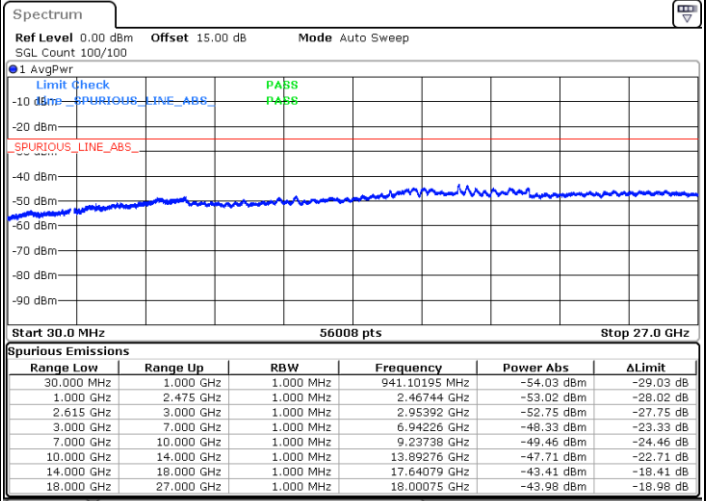

LTE Band 7C / 15MHz+10MHz

64QAM

Middle Channel / 1RB0 and 1RB49

Middle Channel / 1RB74 and 1RB0

Date: 18.DEC.2021 17:49:31

Date: 18.DEC.2021 17:55:06

Middle Channel / FullIRB

N/A

Date: 18.DEC.2021 17:48:24

LTE Band 7C / 15MHz+10MHz

64QAM

Highest Channel / 1RB0 and 1RB49

Highest Channel / 1RB74 and 1RB0

Date: 18.DEC.2021 18:08:57

Date: 18.DEC.2021 18:07:50

Highest Channel / FullIRB

N/A

Date: 18.DEC.2021 18:14:33

LTE Band 7C / 15MHz+15MHz

64QAM

Lowest Channel / 1RB0 and 1RB74

Lowest Channel / 1RB74 and 1RB0

Date: 18.DEC.2021 16:34:55

Date: 18.DEC.2021 16:29:09

Lowest Channel / FullIRB

N/A

Date: 18.DEC.2021 16:36:05

LTE Band 7C / 15MHz+15MHz

64QAM

Middle Channel / 1RB0 and 1RB74

Middle Channel / 1RB74 and 1RB0

Date: 18.DEC.2021 16:46:14