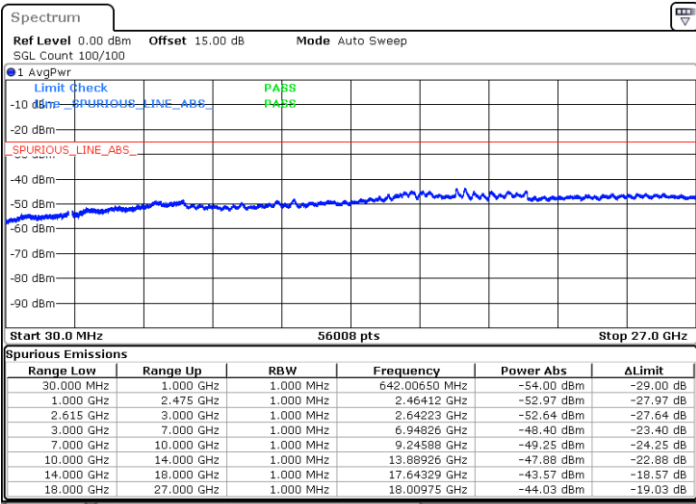

LTE Band 7C / 15MHz+20MHz

16QAM

Lowest Channel / 1RB0 and 1RB99

Lowest Channel / 1RB74 and 1RB0

Date: 18.DEC.2021 12:47:19

Date: 18.DEC.2021 12:43:52

Lowest Channel / FullIRB

N/A

Date: 18.DEC.2021 12:50:47

LTE Band 7C / 15MHz+20MHz

16QAM

Middle Channel / 1RB0 and 1RB99

Middle Channel / 1RB74 and 1RB0

Date: 18.DEC.2021 13:00:57

Date: 18.DEC.2021 13:04:24

Middle Channel / FullIRB

N/A

Date: 18.DEC.2021 12:57:28

LTE Band 7C / 15MHz+20MHz

16QAM

Highest Channel / 1RB0 and 1RB99

Highest Channel / 1RB74 and 1RB0

Date: 18.DEC.2021 13:21:06

Date: 18.DEC.2021 13:17:38