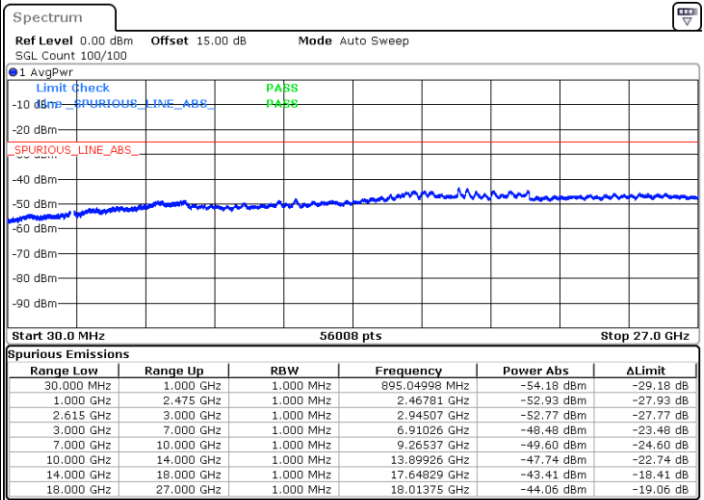

Highest Channel / 1RB0 and 1RB99

Highest Channel / 1RB49 and 1RB0

Date: 18.DEC.2021 12:23:28

Date: 18.DEC.2021 12:22:19

Highest Channel / FullIRB

N/A

Date: 18.DEC.2021 12:29:15

LTE Band 7C / 15MHz+10MHz

64QAM

Lowest Channel / 1RB0 and 1RB49

Lowest Channel / 1RB74 and 1RB80

Date: 18.DEC.2021 17:38:27

Date: 18.DEC.2021 17:32:52

Lowest Channel / FullIRB

N/A

Date: 18.DEC.2021 17:39:36

LTE Band 7C / 15MHz+10MHz

64QAM

Middle Channel / 1RB0 and 1RB49

Middle Channel / 1RB74 and 1RB0

Date: 18.DEC.2021 17:49:31

Date: 18.DEC.2021 17:55:06

Middle Channel / FullIRB

N/A

Date: 18.DEC.2021 17:48:24

LTE Band 7C / 15MHz+10MHz

64QAM

Highest Channel / 1RB0 and 1RB49

Highest Channel / 1RB74 and 1RB0

Date: 18.DEC.2021 18:08:57

Date: 18.DEC.2021 18:07:50

Highest Channel / FullIRB