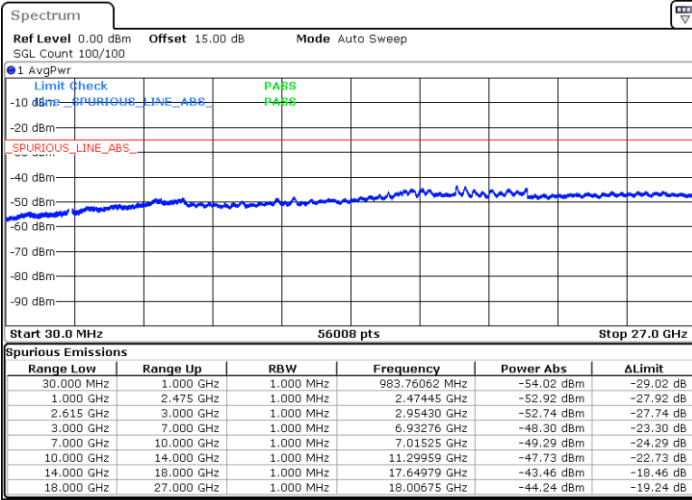

Date: 18.DEC.2021 17:05:37

Date: 18.DEC.2021 17:04:27

Highest Channel / FullIRB

N/A

Date: 18.DEC.2021 17:11:23

LTE Band 7C / 15MHz+20MHz

64QAM

Lowest Channel / 1RB0 and 1RB99

Lowest Channel / 1RB74 and 1RB0

Date: 18.DEC.2021 12:48:28

Date: 18.DEC.2021 12:42:43

Lowest Channel / FullIRB

N/A

Date: 18.DEC.2021 12:49:38

LTE Band 7C / 15MHz+20MHz

64QAM

Middle Channel / 1RB0 and 1RB99

Middle Channel / 1RB74 and 1RB0

Date: 18.DEC.2021 12:59:47

Date: 18.DEC.2021 13:05:34

Middle Channel / FullIRB

N/A

Date: 18.DEC.2021 12:58:38

LTE Band 7C / 15MHz+20MHz

64QAM

Highest Channel / 1RB0 and 1RB99

Highest Channel / 1RB74 and 1RB0

Date: 18.DEC.2021 13:19:57

Date: 18.DEC.2021 13:18:47

Highest Channel / FullIRB

N/A

Date: 18.DEC.2021 13:25:43