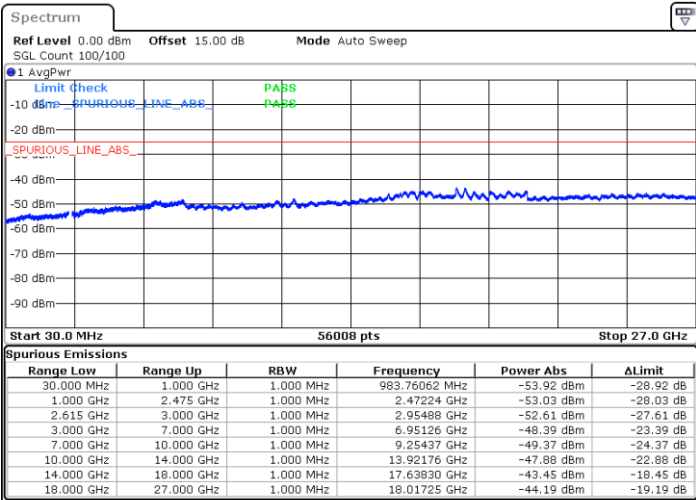

Highest Channel / 1RB0 and 1RB99

Highest Channel / 1RB49 and 1RB0

Date: 18.DEC.2021 12:23:28

Date: 18.DEC.2021 12:22:19

Highest Channel / FullIRB

N/A

Date: 18.DEC.2021 12:29:15

LTE Band 7C / 15MHz+10MHz

64QAM

Lowest Channel / 1RB0 and 1RB49

Lowest Channel / 1RB74 and 1RB80

Date: 18.DEC.2021 17:38:27

Date: 18.DEC.2021 17:32:52

Lowest Channel / FullIRB

N/A

Date: 18.DEC.2021 17:39:36

LTE Band 7C / 15MHz+10MHz

64QAM

Middle Channel / 1RB0 and 1RB49

Middle Channel / 1RB74 and 1RB0

Date: 18.DEC.2021 17:49:31

Date: 18.DEC.2021 17:55:06

Middle Channel / FullIRB

N/A

Date: 18.DEC.2021 17:48:24

LTE Band 7C / 15MHz+10MHz

64QAM

Highest Channel / 1RB0 and 1RB49

Highest Channel / 1RB74 and 1RB0

Date: 18.DEC.2021 18:08:57

Date: 18.DEC.2021 18:07:50

Highest Channel / FullIRB