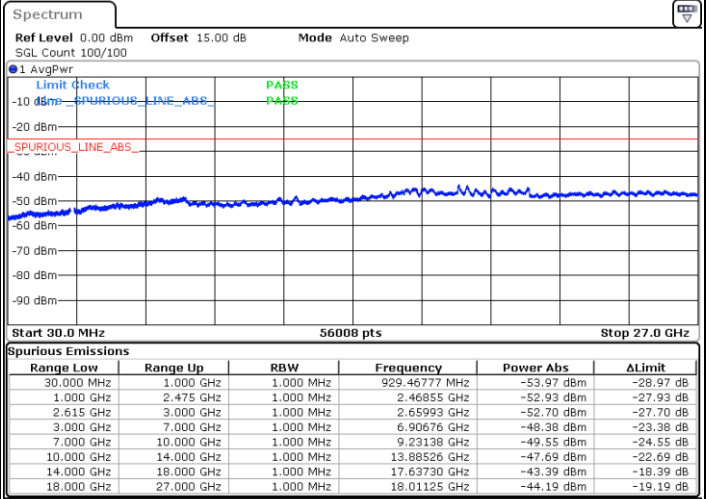

N/A

Date: 18.DEC.2021 12:57:28

LTE Band 7C / 15MHz+20MHz

16QAM

Highest Channel / 1RB0 and 1RB99

Highest Channel / 1RB74 and 1RB0

Date: 18.DEC.2021 13:21:06

Date: 18.DEC.2021 13:17:38

Highest Channel / FullIRB

N/A

Date: 18.DEC.2021 13:24:34

LTE Band 7C / 20MHz+10MHz

16QAM

Lowest Channel / 1RB0 and 1RB49

Lowest Channel / 1RB99 and 1RB0

Date: 18.DEC.2021 14:42:14

Date: 18.DEC.2021 14:38:47

Lowest Channel / FullIRB

N/A

Date: 18.DEC.2021 14:45:41

LTE Band 7C / 20MHz+10MHz

16QAM

Middle Channel / 1RB0 and 1RB49

Middle Channel / 1RB99 and 1RB0

Date: 18.DEC.2021 14:56:11

Date: 18.DEC.2021 14:59:38

Middle Channel / FullIRB

N/A

Date: 18.DEC.2021 14:52:42

LTE Band 7C / 20MHz+10MHz

16QAM

Highest Channel / 1RB0 and 1RB49