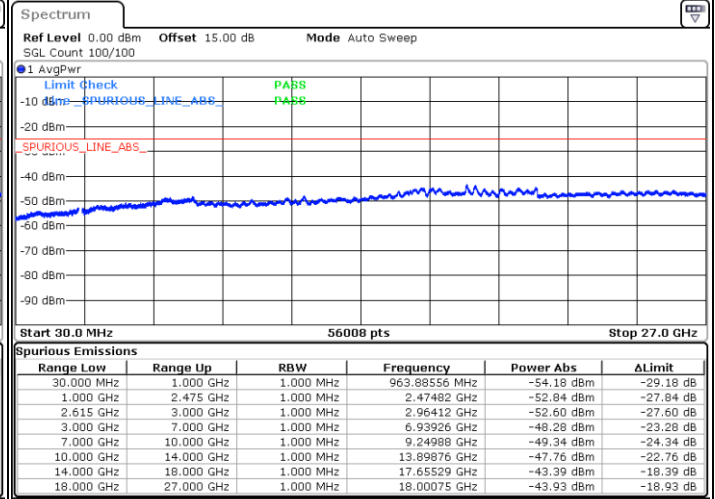

Date: 18.DEC.2021 16:13:48

LTE Band 7C / 20MHz+20MHz

16QAM

Lowest Channel / 1RB0 and 1RB99

Lowest Channel / 1RB99 and 1RB0

Date: 18.DEC.2021 13:44:21

Date: 18.DEC.2021 13:40:54

Lowest Channel / FullIRB

N/A

Date: 18.DEC.2021 13:47:49

LTE Band 7C / 20MHz+20MHz

16QAM

Middle Channel / 1RB0 and 1RB99

Middle Channel / 1RB99 and 1RB0

Date: 18.DEC.2021 13:57:57

Date: 18.DEC.2021 14:01:24

Middle Channel / FullIRB

N/A

Date: 18.DEC.2021 13:54:29

LTE Band 7C / 20MHz+20MHz

16QAM

Highest Channel / 1RB0 and 1RB99

Highest Channel / 1RB99 and 1RB0

Date: 18.DEC.2021 14:18:04

Date: 18.DEC.2021 14:14:36

Highest Channel / FullIRB

N/A

Date: 18.DEC.2021 14:21:32

LTE Band 7C / 10MHz+20MHz

64QAM

Lowest Channel / 1RB0 and 1RB99

Lowest Channel / 1RB49 and 1RB0