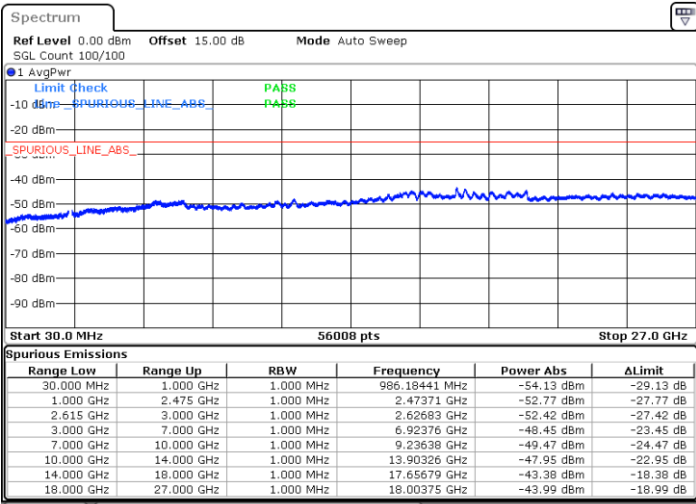

Middle Channel / FullIRB

N/A

Date: 18.DEC.2021 13:54:29

LTE Band 7C / 20MHz+20MHz

16QAM

Highest Channel / 1RB0 and 1RB99

Highest Channel / 1RB99 and 1RB0

Date: 18.DEC.2021 14:18:04

Date: 18.DEC.2021 14:14:36

Highest Channel / FullIRB

N/A

Date: 18.DEC.2021 14:21:32

LTE Band 7C / 10MHz+20MHz

64QAM

Lowest Channel / 1RB0 and 1RB99

Lowest Channel / 1RB49 and 1RB0

Date: 18.DEC.2021 11:51:20

Date: 18.DEC.2021 11:45:36

Lowest Channel / FullIRB

N/A

Date: 18.DEC.2021 11:52:30

LTE Band 7C / 10MHz+20MHz

64QAM

MiddleChannel / 1RB0 and 1RB99