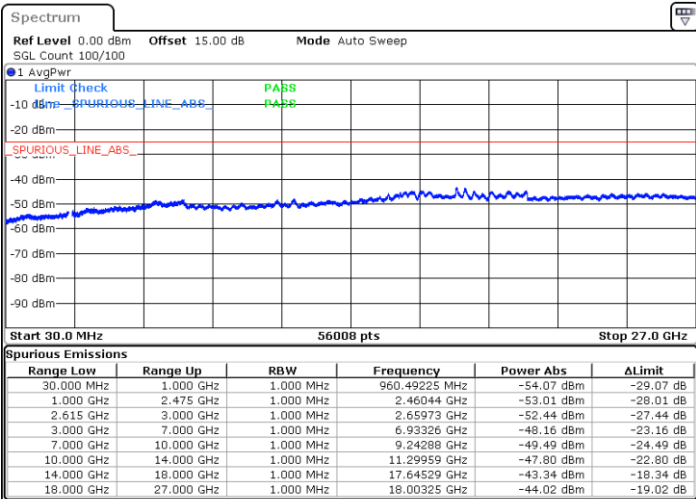

Date: 18.DEC.2021 17:05:37

Date: 18.DEC.2021 17:04:27

Highest Channel / FullIRB

N/A

Date: 18.DEC.2021 17:11:23

LTE Band 7C / 15MHz+20MHz

64QAM

Lowest Channel / 1RB0 and 1RB99

Lowest Channel / 1RB74 and 1RB0

Date: 18.DEC.2021 12:48:28

Date: 18.DEC.2021 12:42:43

Lowest Channel / FullIRB

N/A

Date: 18.DEC.2021 12:49:38

LTE Band 7C / 15MHz+20MHz

64QAM

Middle Channel / 1RB0 and 1RB99

Middle Channel / 1RB74 and 1RB0

Date: 18.DEC.2021 12:59:47

Date: 18.DEC.2021 13:05:34

Middle Channel / FullIRB

N/A

Date: 18.DEC.2021 12:58:38

LTE Band 7C / 15MHz+20MHz

64QAM

Highest Channel / 1RB0 and 1RB99

Highest Channel / 1RB74 and 1RB0

Date: 18.DEC.2021 13:19:57

Date: 18.DEC.2021 13:18:47

Highest Channel / FullIRB

N/A

Date: 18.DEC.2021 13:25:43