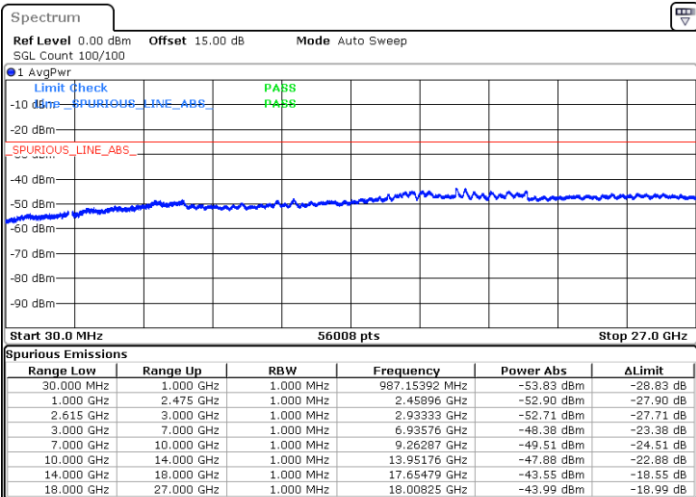

Highest Channel / FullIRB

N/A

Date: 18.DEC.2021 13:24:34

LTE Band 7C / 20MHz+10MHz

16QAM

Lowest Channel / 1RB0 and 1RB49

Lowest Channel / 1RB99 and 1RB0

Date: 18.DEC.2021 14:42:14

Date: 18.DEC.2021 14:38:47

Lowest Channel / FullIRB

N/A

Date: 18.DEC.2021 14:45:41

LTE Band 7C / 20MHz+10MHz

16QAM

Middle Channel / 1RB0 and 1RB49

Middle Channel / 1RB99 and 1RB0

Date: 18.DEC.2021 14:56:11

Date: 18.DEC.2021 14:59:38

Middle Channel / FullIRB

N/A

Date: 18.DEC.2021 14:52:42

LTE Band 7C / 20MHz+10MHz

16QAM

Highest Channel / 1RB0 and 1RB49

Highest Channel / 1RB99 and 1RB0

Date: 18.DEC.2021 15:16:19

Date: 18.DEC.2021 15:12:51

Highest Channel / FullIRB

N/A

Date: 18.DEC.2021 15:19:46

LTE Band 7C / 20MHz+15MHz

16QAM