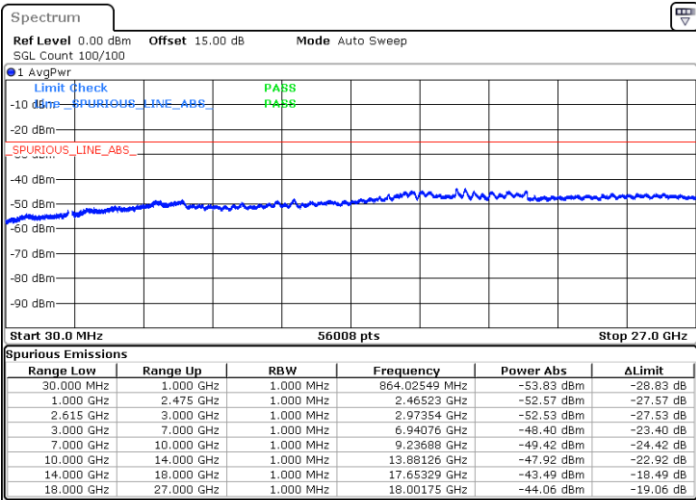

Date: 18.DEC.2021 17:05:37

Date: 18.DEC.2021 17:04:27

Highest Channel / FullIRB

N/A

Date: 18.DEC.2021 17:11:23

LTE Band 7C / 15MHz+20MHz

64QAM

Lowest Channel / 1RB0 and 1RB99

Lowest Channel / 1RB74 and 1RB0

Date: 18.DEC.2021 12:48:28

Date: 18.DEC.2021 12:42:43

Lowest Channel / FullIRB

N/A

Date: 18.DEC.2021 12:49:38

LTE Band 7C / 15MHz+20MHz

64QAM

Middle Channel / 1RB0 and 1RB99

Middle Channel / 1RB74 and 1RB0

Date: 18.DEC.2021 12:59:47

Date: 18.DEC.2021 13:05:34

Middle Channel / FullIRB

N/A

Date: 18.DEC.2021 12:58:38

LTE Band 7C / 15MHz+20MHz

64QAM

Highest Channel / 1RB0 and 1RB99

Highest Channel / 1RB74 and 1RB0

Date: 18.DEC.2021 13:19:57

Date: 18.DEC.2021 13:18:47

Highest Channel / FullIRB

N/A

Date: 18.DEC.2021 13:25:43