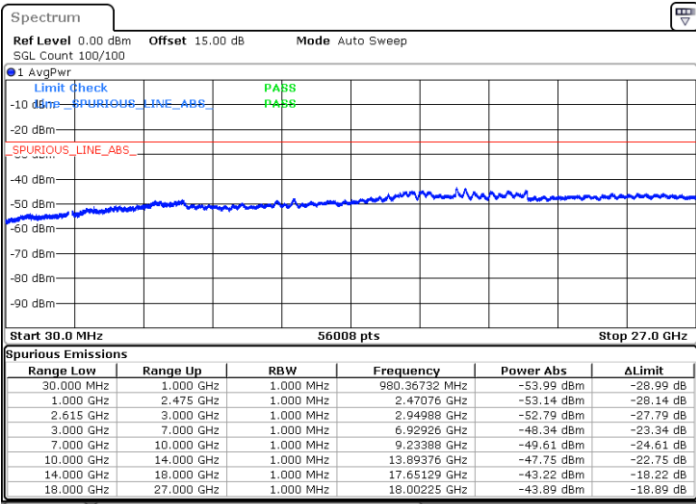

Date: 18.DEC.2021 14:56:11

Date: 18.DEC.2021 14:59:38

Middle Channel / FullIRB

N/A

Date: 18.DEC.2021 14:52:42

LTE Band 7C / 20MHz+10MHz

16QAM

Highest Channel / 1RB0 and 1RB49

Highest Channel / 1RB99 and 1RB0

Date: 18.DEC.2021 15:16:19

Date: 18.DEC.2021 15:12:51

Highest Channel / FullIRB

N/A

Date: 18.DEC.2021 15:19:46

LTE Band 7C / 20MHz+15MHz

16QAM

Lowest Channel / 1RB0 and 1RB74

Lowest Channel / 1RB99 and 1RB0

Date: 18.DEC.2021 15:37:18

Date: 18.DEC.2021 15:33:51

Lowest Channel / FullIRB

N/A

Date: 18.DEC.2021 15:40:47

LTE Band 7C / 20MHz+15MHz