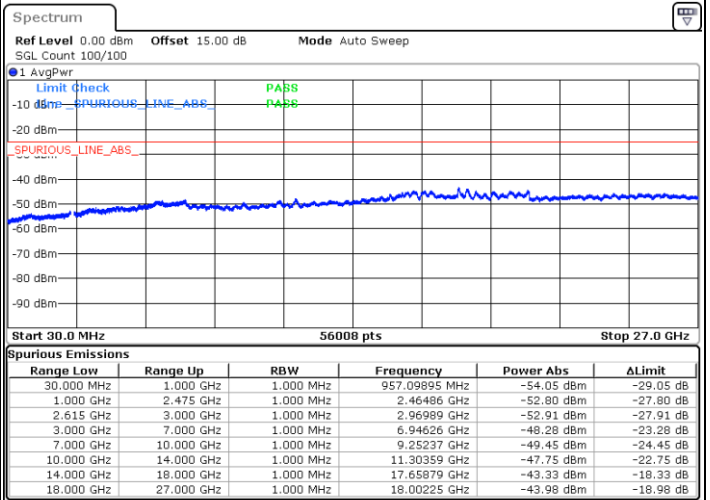

Date: 18.DEC.2021 17:05:37

Date: 18.DEC.2021 17:04:27

Highest Channel / FullIRB

N/A

Date: 18.DEC.2021 17:11:23

LTE Band 7C / 15MHz+20MHz

64QAM

Lowest Channel / 1RB0 and 1RB99

Lowest Channel / 1RB74 and 1RB0

Date: 18.DEC.2021 12:48:28

Date: 18.DEC.2021 12:42:43

Lowest Channel / FullIRB

N/A

Date: 18.DEC.2021 12:49:38

LTE Band 7C / 15MHz+20MHz

64QAM

Middle Channel / 1RB0 and 1RB99

Middle Channel / 1RB74 and 1RB0

Date: 18.DEC.2021 12:59:47

Date: 18.DEC.2021 13:05:34

Middle Channel / FullIRB

N/A

Date: 18.DEC.2021 12:58:38

LTE Band 7C / 15MHz+20MHz

64QAM

Highest Channel / 1RB0 and 1RB99

Highest Channel / 1RB74 and 1RB0

Date: 18.DEC.2021 13:19:57

Date: 18.DEC.2021 13:18:47

Highest Channel / FullIRB

N/A

Date: 18.DEC.2021 13:25:43