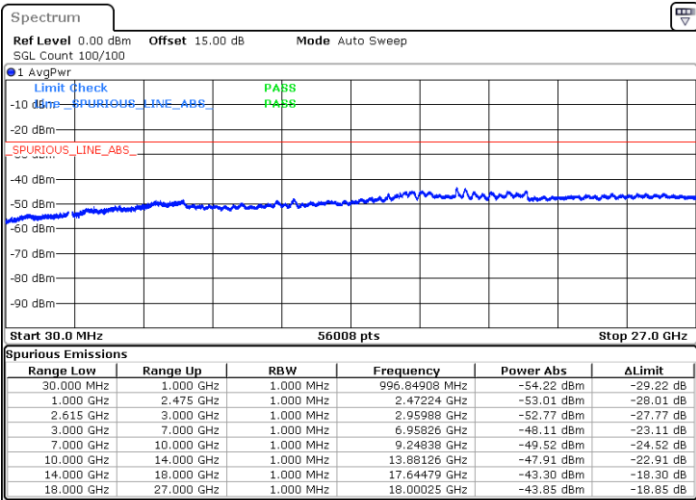

Date: 18.DEC.2021 14:14:36

Highest Channel / FullIRB

N/A

Date: 18.DEC.2021 14:21:32

LTE Band 7C / 10MHz+20MHz

64QAM

Lowest Channel / 1RB0 and 1RB99

Lowest Channel / 1RB49 and 1RB0

Date: 18.DEC.2021 11:51:20

Date: 18.DEC.2021 11:45:36

Lowest Channel / FullIRB

N/A

Date: 18.DEC.2021 11:52:30

LTE Band 7C / 10MHz+20MHz

64QAM

MiddleChannel / 1RB0 and 1RB99

Middle Channel / 1RB49 and 1RB0

Date: 18.DEC.2021 12:02:37

Date: 18.DEC.2021 12:08:22

Middle Channel / FullIRB

N/A

Date: 18.DEC.2021 12:01:28

LTE Band 7C / 10MHz+20MHz

64QAM

Highest Channel / 1RB0 and 1RB99

Highest Channel / 1RB49 and 1RB0

Date: 18.DEC.2021 12:23:28

Date: 18.DEC.2021 12:22:19

Highest Channel / FullIRB

N/A

Date: 18.DEC.2021 12:29:15

LTE Band 7C / 15MHz+10MHz