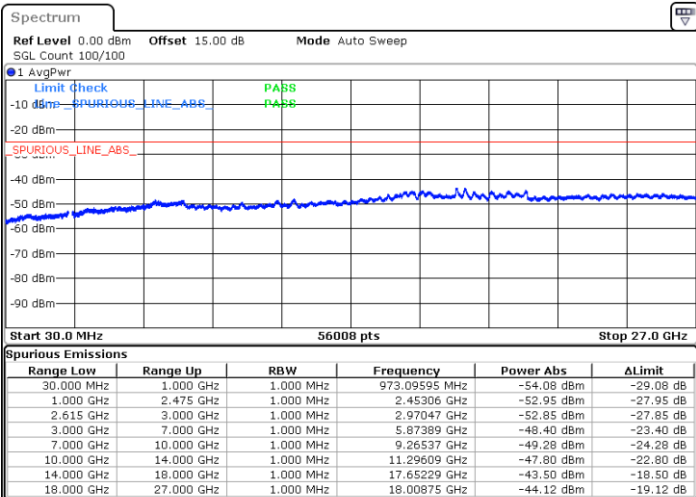

Date: 18.DEC.2021 14:56:11

Date: 18.DEC.2021 14:59:38

Middle Channel / FullIRB

N/A

Date: 18.DEC.2021 14:52:42

LTE Band 7C / 20MHz+10MHz

16QAM

Highest Channel / 1RB0 and 1RB49

Highest Channel / 1RB99 and 1RB0

Date: 18.DEC.2021 15:16:19

Date: 18.DEC.2021 15:12:51

Highest Channel / FullIRB

N/A

Date: 18.DEC.2021 15:19:46

LTE Band 7C / 20MHz+15MHz

16QAM

Lowest Channel / 1RB0 and 1RB74

Lowest Channel / 1RB99 and 1RB0

Date: 18.DEC.2021 15:37:18

Date: 18.DEC.2021 15:33:51

Lowest Channel / FullIRB

N/A

Date: 18.DEC.2021 15:40:47

LTE Band 7C / 20MHz+15MHz