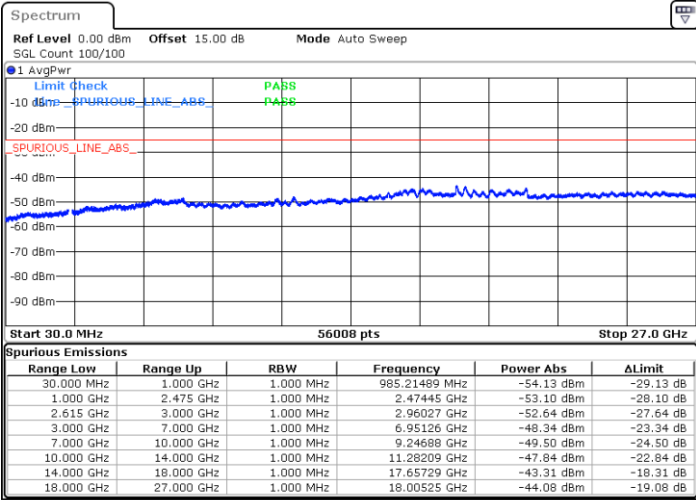

Date: 18.DEC.2021 16:13:48

LTE Band 7C / 20MHz+20MHz

16QAM

Lowest Channel / 1RB0 and 1RB99

Lowest Channel / 1RB99 and 1RB0

Date: 18.DEC.2021 13:44:21

Date: 18.DEC.2021 13:40:54

Lowest Channel / FullIRB

N/A

Date: 18.DEC.2021 13:47:49

LTE Band 7C / 20MHz+20MHz

16QAM

Middle Channel / 1RB0 and 1RB99

Middle Channel / 1RB99 and 1RB0

Date: 18.DEC.2021 13:57:57

Date: 18.DEC.2021 14:01:24

Middle Channel / FullIRB

N/A

Date: 18.DEC.2021 13:54:29

LTE Band 7C / 20MHz+20MHz

16QAM

Highest Channel / 1RB0 and 1RB99

Highest Channel / 1RB99 and 1RB0

Date: 18.DEC.2021 14:18:04

Date: 18.DEC.2021 14:14:36

Highest Channel / FullIRB

N/A

Date: 18.DEC.2021 14:21:32

LTE Band 7C / 10MHz+20MHz

64QAM

Lowest Channel / 1RB0 and 1RB99

Lowest Channel / 1RB49 and 1RB0