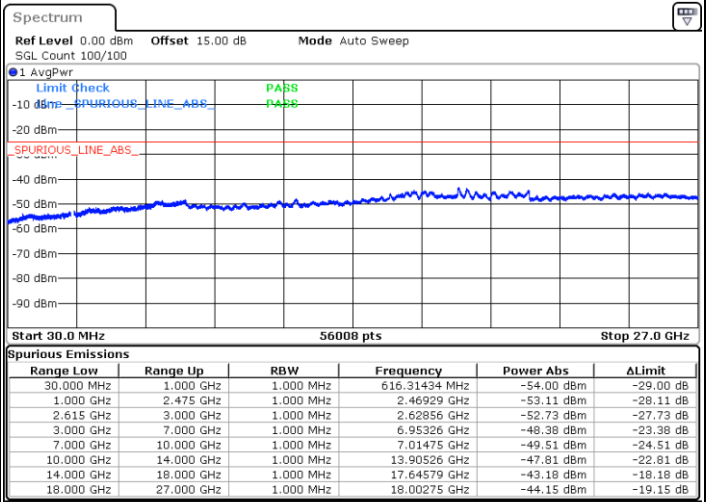

Date: 18.DEC.2021 11:51:20

Date: 18.DEC.2021 11:45:36

Lowest Channel / FullIRB

N/A

Date: 18.DEC.2021 11:52:30

LTE Band 7C / 10MHz+20MHz

64QAM

MiddleChannel / 1RB0 and 1RB99

Middle Channel / 1RB49 and 1RB0

Date: 18.DEC.2021 12:02:37

Date: 18.DEC.2021 12:08:22

Middle Channel / FullIRB

N/A

Date: 18.DEC.2021 12:01:28

LTE Band 7C / 10MHz+20MHz

64QAM

Highest Channel / 1RB0 and 1RB99

Highest Channel / 1RB49 and 1RB0

Date: 18.DEC.2021 12:23:28

Date: 18.DEC.2021 12:22:19

Highest Channel / FullIRB

N/A

Date: 18.DEC.2021 12:29:15

LTE Band 7C / 15MHz+10MHz

64QAM

Lowest Channel / 1RB0 and 1RB49

Lowest Channel / 1RB74 and 1RB80

Date: 18.DEC.2021 17:38:27

Date: 18.DEC.2021 17:32:52

Lowest Channel / FullIRB

N/A

Date: 18.DEC.2021 17:39:36