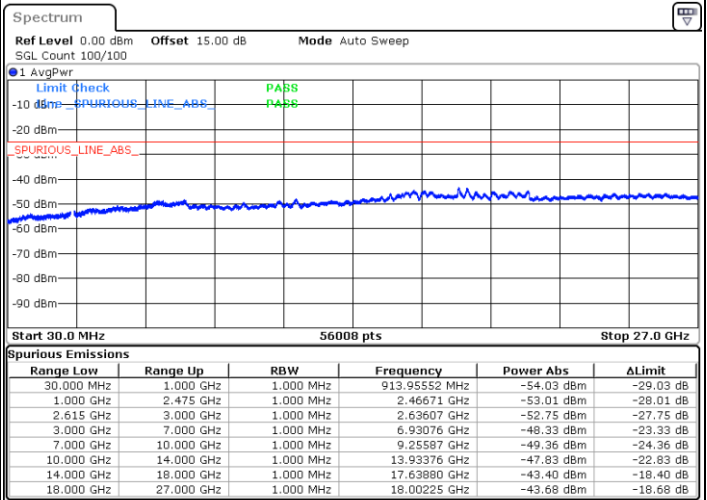

LTE Band 7C / 20MHz+15MHz

16QAM

Highest Channel / 1RB0 and 1RB74

Highest Channel / 1RB99 and 1RB0

Date: 18.DEC.2021 16:10:21

Date: 18.DEC.2021 16:06:53

Highest Channel / FullIRB

N/A

Date: 18.DEC.2021 16:13:48

LTE Band 7C / 20MHz+20MHz

16QAM

Lowest Channel / 1RB0 and 1RB99

Lowest Channel / 1RB99 and 1RB0

Date: 18.DEC.2021 13:44:21

Date: 18.DEC.2021 13:40:54

Lowest Channel / FullIRB

N/A

Date: 18.DEC.2021 13:47:49

LTE Band 7C / 20MHz+20MHz

16QAM

Middle Channel / 1RB0 and 1RB99

Middle Channel / 1RB99 and 1RB0

Date: 18.DEC.2021 13:57:57

Date: 18.DEC.2021 14:01:24

Middle Channel / FullIRB

N/A

Date: 18.DEC.2021 13:54:29

LTE Band 7C / 20MHz+20MHz

16QAM

Highest Channel / 1RB0 and 1RB99

Highest Channel / 1RB99 and 1RB0

Date: 18.DEC.2021 14:18:04