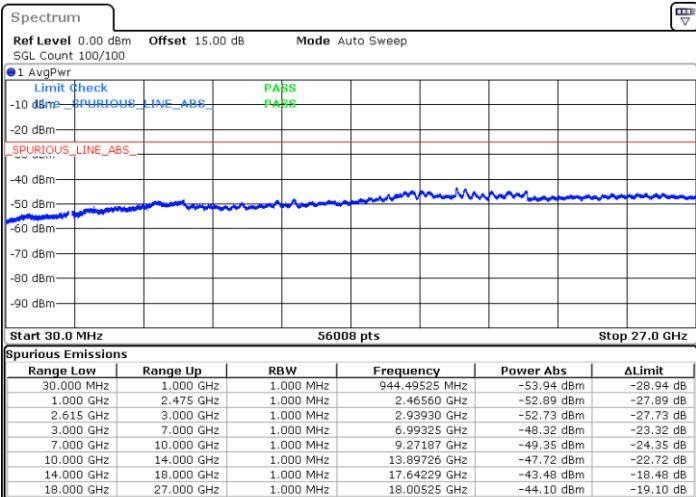

Highest Channel / FullIRB

N/A

Date: 18.DEC.2021 15:20:55