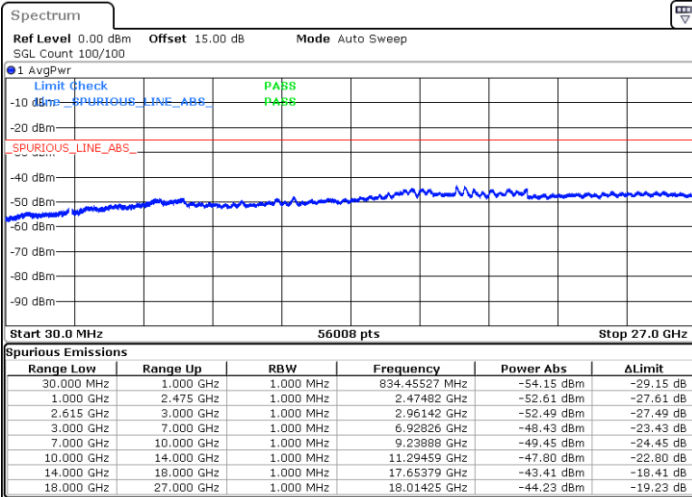

Date: 18.DEC.2021 17:48:24

LTE Band 7C / 15MHz+10MHz

64QAM

Highest Channel / 1RB0 and 1RB49

Highest Channel / 1RB74 and 1RB0

Date: 18.DEC.2021 18:08:57

Date: 18.DEC.2021 18:07:50

Highest Channel / FullIRB

N/A

Date: 18.DEC.2021 18:14:33

LTE Band 7C / 15MHz+15MHz

64QAM

Lowest Channel / 1RB0 and 1RB74

Lowest Channel / 1RB74 and 1RB0

Date: 18.DEC.2021 16:34:55

Date: 18.DEC.2021 16:29:09

Lowest Channel / FullIRB

N/A

Date: 18.DEC.2021 16:36:05

LTE Band 7C / 15MHz+15MHz

64QAM

Middle Channel / 1RB0 and 1RB74

Middle Channel / 1RB74 and 1RB0

Date: 18.DEC.2021 16:46:14

Date: 18.DEC.2021 16:52:00

Middle Channel / FullIRB

N/A

Date: 18.DEC.2021 16:45:04

LTE Band 7C / 15MHz+15MHz

64QAM

Highest Channel / 1RB0 and 1RB74

Highest Channel / 1RB74 and 1RB0