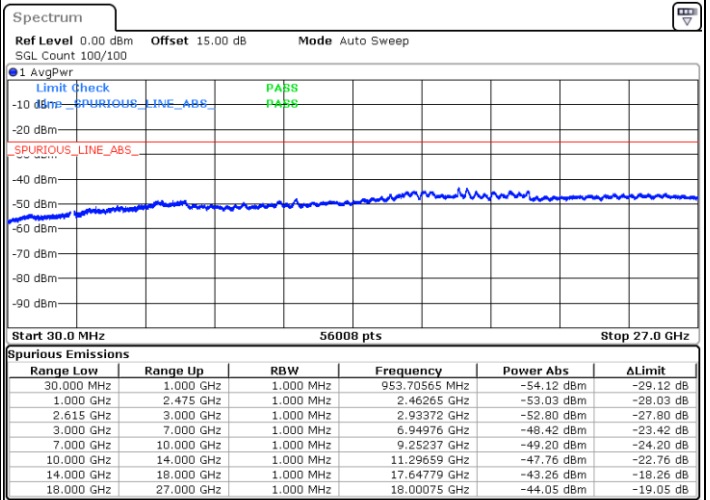

LTE Band 7C / 20MHz+10MHz

64QAM

Lowest Channel / 1RB0 and 1RB49

Lowest Channel / 1RB99 and 1RB0

Date: 18.DEC.2021 14:43:23

Date: 18.DEC.2021 14:37:38

Lowest Channel / FullIRB

N/A

Date: 18.DEC.2021 14:44:33

LTE Band 7C / 20MHz+10MHz

64QAM

Middle Channel / 1RB0 and 1RB49

Middle Channel / 1RB99 and 1RB0

Date: 18.DEC.2021 14:55:01

Date: 18.DEC.2021 15:00:47

Middle Channel / FullIRB

N/A

Date: 18.DEC.2021 14:53:52

LTE Band 7C / 20MHz+10MHz

64QAM

Highest Channel / 1RB0 and 1RB49

Highest Channel / 1RB99 and 1RB0

Date: 18.DEC.2021 15:15:10

Date: 18.DEC.2021 15:14:00