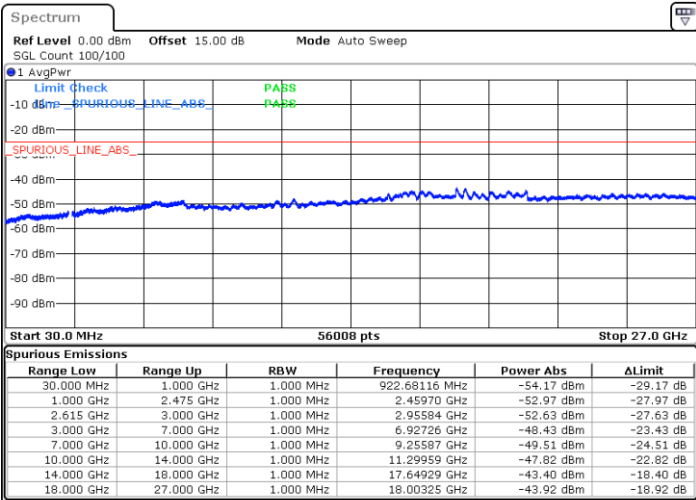

N/A

Date: 18.DEC.2021 13:47:49

LTE Band 7C / 20MHz+20MHz

16QAM

Middle Channel / 1RB0 and 1RB99

Middle Channel / 1RB99 and 1RB0

Date: 18.DEC.2021 13:57:57

Date: 18.DEC.2021 14:01:24

Middle Channel / FullIRB

N/A

Date: 18.DEC.2021 13:54:29

LTE Band 7C / 20MHz+20MHz

16QAM

Highest Channel / 1RB0 and 1RB99

Highest Channel / 1RB99 and 1RB0

Date: 18.DEC.2021 14:18:04

Date: 18.DEC.2021 14:14:36

Highest Channel / FullIRB

N/A

Date: 18.DEC.2021 14:21:32

LTE Band 7C / 10MHz+20MHz

64QAM

Lowest Channel / 1RB0 and 1RB99

Lowest Channel / 1RB49 and 1RB0

Date: 18.DEC.2021 11:51:20

Date: 18.DEC.2021 11:45:36

Lowest Channel / FullIRB

N/A

Date: 18.DEC.2021 11:52:30

LTE Band 7C / 10MHz+20MHz

64QAM

MiddleChannel / 1RB0 and 1RB99