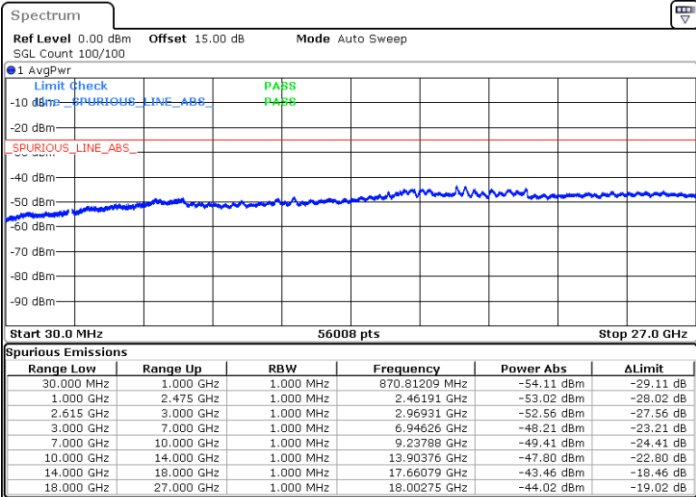

Lowest Channel / 1RB0 and 1RB74

Lowest Channel / 1RB99 and 1RB0

Date: 18.DEC.2021 15:37:18

Date: 18.DEC.2021 15:33:51

Lowest Channel / FullIRB

N/A

Date: 18.DEC.2021 15:40:47

LTE Band 7C / 20MHz+15MHz

16QAM

MiddleChannel / 1RB0 and 1RB74

Middle Channel / 1RB99 and 1RB0

Date: 18.DEC.2021 15:50:57

Date: 18.DEC.2021 15:54:25

Middle Channel / FullIRB

N/A

Date: 18.DEC.2021 15:47:28

LTE Band 7C / 20MHz+15MHz

16QAM

Highest Channel / 1RB0 and 1RB74

Highest Channel / 1RB99 and 1RB0

Date: 18.DEC.2021 16:10:21

Date: 18.DEC.2021 16:06:53

Highest Channel / FullIRB

N/A

Date: 18.DEC.2021 16:13:48

LTE Band 7C / 20MHz+20MHz

16QAM

Lowest Channel / 1RB0 and 1RB99

Lowest Channel / 1RB99 and 1RB0

Date: 18.DEC.2021 13:44:21

Date: 18.DEC.2021 13:40:54

Lowest Channel / FullIRB