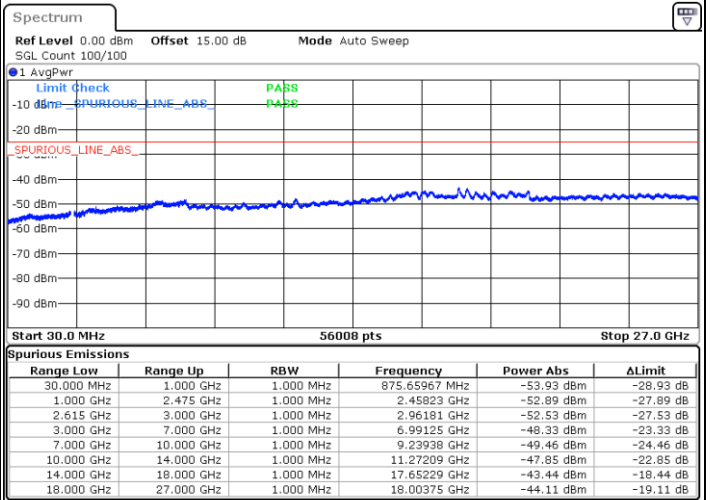

LTE Band 7C / 20MHz+10MHz

64QAM

Lowest Channel / 1RB0 and 1RB49

Lowest Channel / 1RB99 and 1RB0

Date: 18.DEC.2021 14:43:23

Date: 18.DEC.2021 14:37:38

Lowest Channel / FullIRB

N/A

Date: 18.DEC.2021 14:44:33

LTE Band 7C / 20MHz+10MHz

64QAM

Middle Channel / 1RB0 and 1RB49

Middle Channel / 1RB99 and 1RB0

Date: 18.DEC.2021 14:55:01

Date: 18.DEC.2021 15:00:47

Middle Channel / FullIRB

N/A

Date: 18.DEC.2021 14:53:52

LTE Band 7C / 20MHz+10MHz

64QAM

Highest Channel / 1RB0 and 1RB49

Highest Channel / 1RB99 and 1RB0

Date: 18.DEC.2021 15:15:10

Date: 18.DEC.2021 15:14:00