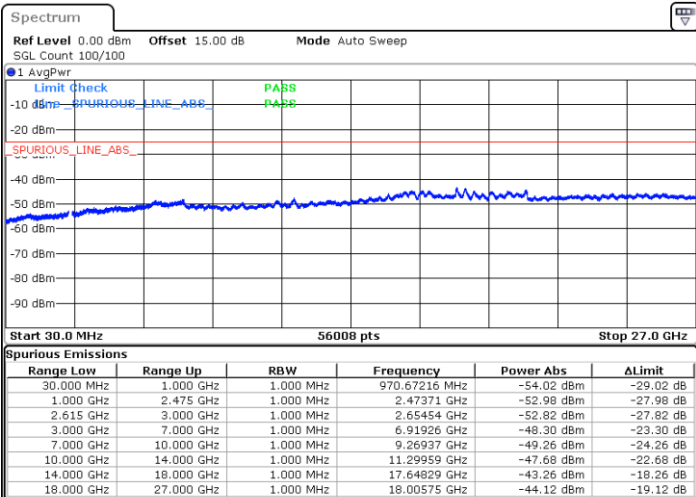

N/A

Date: 18.DEC.2021 13:47:49

LTE Band 7C / 20MHz+20MHz

16QAM

Middle Channel / 1RB0 and 1RB99

Middle Channel / 1RB99 and 1RB0

Date: 18.DEC.2021 13:57:57

Date: 18.DEC.2021 14:01:24

Middle Channel / FullIRB

N/A

Date: 18.DEC.2021 13:54:29

LTE Band 7C / 20MHz+20MHz

16QAM

Highest Channel / 1RB0 and 1RB99

Highest Channel / 1RB99 and 1RB0

Date: 18.DEC.2021 14:18:04

Date: 18.DEC.2021 14:14:36

Highest Channel / FullIRB

N/A

Date: 18.DEC.2021 14:21:32

LTE Band 7C / 10MHz+20MHz

64QAM

Lowest Channel / 1RB0 and 1RB99

Lowest Channel / 1RB49 and 1RB0

Date: 18.DEC.2021 11:51:20

Date: 18.DEC.2021 11:45:36

Lowest Channel / FullIRB

N/A

Date: 18.DEC.2021 11:52:30

LTE Band 7C / 10MHz+20MHz

64QAM

MiddleChannel / 1RB0 and 1RB99