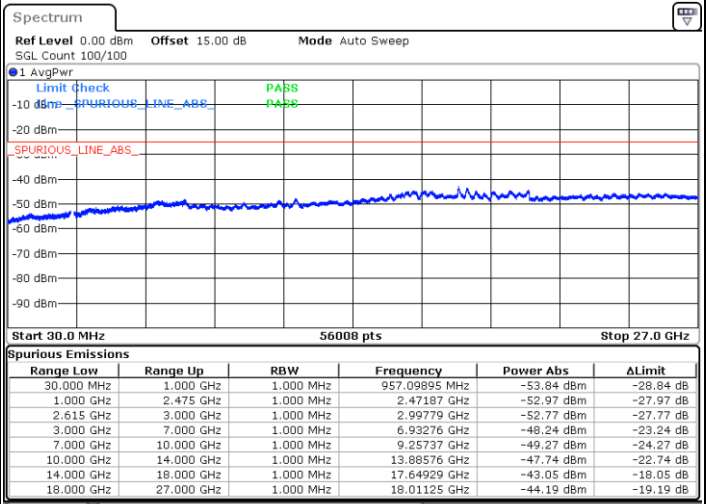

Date: 18.DEC.2021 14:38:47

Lowest Channel / FullIRB

N/A

Date: 18.DEC.2021 14:45:41

LTE Band 7C / 20MHz+10MHz

16QAM

Middle Channel / 1RB0 and 1RB49

Middle Channel / 1RB99 and 1RB0

Date: 18.DEC.2021 14:56:11

Date: 18.DEC.2021 14:59:38

Middle Channel / FullIRB

N/A

Date: 18.DEC.2021 14:52:42

LTE Band 7C / 20MHz+10MHz

16QAM

Highest Channel / 1RB0 and 1RB49

Highest Channel / 1RB99 and 1RB0

Date: 18.DEC.2021 15:16:19

Date: 18.DEC.2021 15:12:51

Highest Channel / FullIRB

N/A

Date: 18.DEC.2021 15:19:46

LTE Band 7C / 20MHz+15MHz

16QAM

Lowest Channel / 1RB0 and 1RB74

Lowest Channel / 1RB99 and 1RB0

Date: 18.DEC.2021 15:37:18

Date: 18.DEC.2021 15:33:51

Lowest Channel / FullIRB

N/A

Date: 18.DEC.2021 15:40:47

LTE Band 7C / 20MHz+15MHz