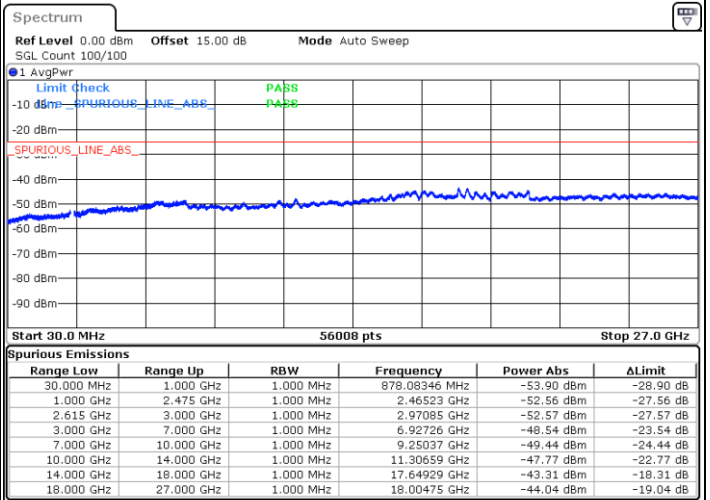

Date: 18.DEC.2021 14:38:47

Lowest Channel / FullIRB

N/A

Date: 18.DEC.2021 14:45:41

LTE Band 7C / 20MHz+10MHz

16QAM

Middle Channel / 1RB0 and 1RB49

Middle Channel / 1RB99 and 1RB0

Date: 18.DEC.2021 14:56:11

Date: 18.DEC.2021 14:59:38

Middle Channel / FullIRB

N/A

Date: 18.DEC.2021 14:52:42

LTE Band 7C / 20MHz+10MHz

16QAM

Highest Channel / 1RB0 and 1RB49

Highest Channel / 1RB99 and 1RB0

Date: 18.DEC.2021 15:16:19

Date: 18.DEC.2021 15:12:51

Highest Channel / FullIRB

N/A

Date: 18.DEC.2021 15:19:46

LTE Band 7C / 20MHz+15MHz

16QAM

Lowest Channel / 1RB0 and 1RB74

Lowest Channel / 1RB99 and 1RB0

Date: 18.DEC.2021 15:37:18

Date: 18.DEC.2021 15:33:51

Lowest Channel / FullIRB

N/A

Date: 18.DEC.2021 15:40:47

LTE Band 7C / 20MHz+15MHz