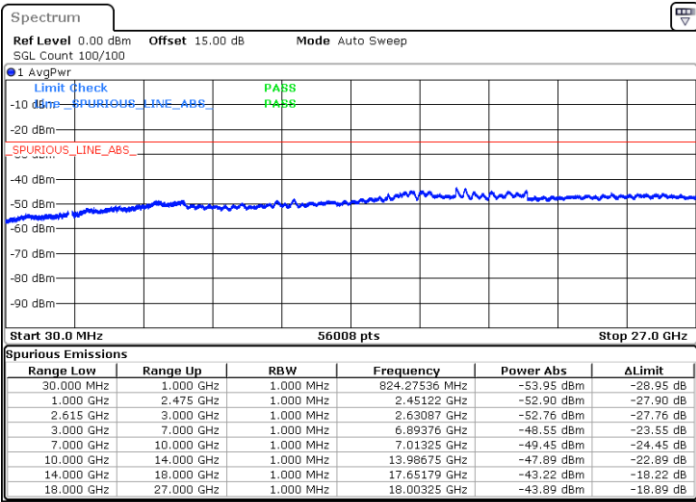

Middle Channel / 1RB49 and 1RB0

Date: 18.DEC.2021 12:02:37

Date: 18.DEC.2021 12:08:22

Middle Channel / FullIRB

N/A

Date: 18.DEC.2021 12:01:28

LTE Band 7C / 10MHz+20MHz

64QAM

Highest Channel / 1RB0 and 1RB99

Highest Channel / 1RB49 and 1RB0

Date: 18.DEC.2021 12:23:28

Date: 18.DEC.2021 12:22:19

Highest Channel / FullIRB

N/A

Date: 18.DEC.2021 12:29:15

LTE Band 7C / 15MHz+10MHz

64QAM

Lowest Channel / 1RB0 and 1RB49

Lowest Channel / 1RB74 and 1RB80

Date: 18.DEC.2021 17:38:27

Date: 18.DEC.2021 17:32:52

Lowest Channel / FullIRB

N/A

Date: 18.DEC.2021 17:39:36