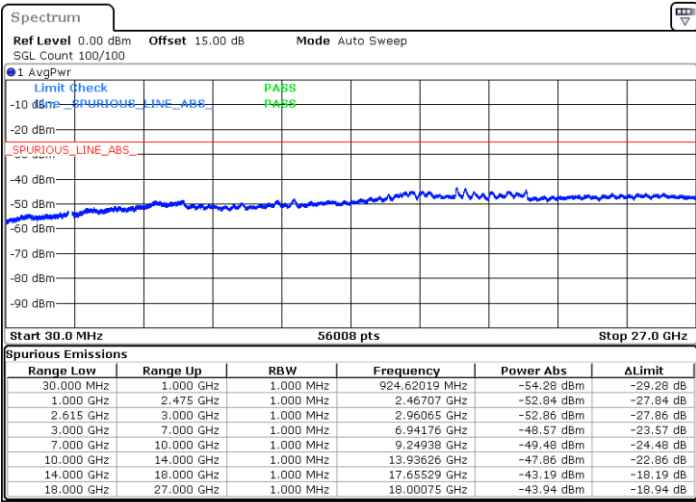

Middle Channel / 1RB49 and 1RB0

Date: 18.DEC.2021 12:02:37

Date: 18.DEC.2021 12:08:22

Middle Channel / FullIRB

N/A

Date: 18.DEC.2021 12:01:28

LTE Band 7C / 10MHz+20MHz

64QAM

Highest Channel / 1RB0 and 1RB99

Highest Channel / 1RB49 and 1RB0

Date: 18.DEC.2021 12:23:28

Date: 18.DEC.2021 12:22:19

Highest Channel / FullIRB

N/A

Date: 18.DEC.2021 12:29:15

LTE Band 7C / 15MHz+10MHz

64QAM

Lowest Channel / 1RB0 and 1RB49

Lowest Channel / 1RB74 and 1RB80

Date: 18.DEC.2021 17:38:27

Date: 18.DEC.2021 17:32:52

Lowest Channel / FullIRB

N/A

Date: 18.DEC.2021 17:39:36