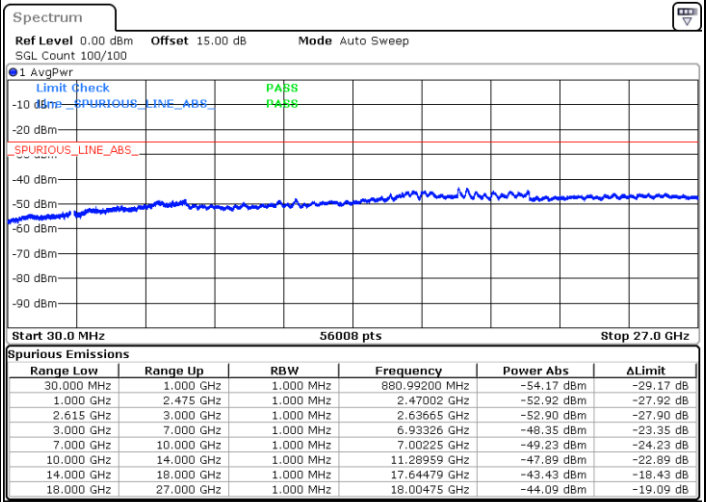

Lowest Channel / FullIRB

N/A

Date: 18.DEC.2021 16:36:05

LTE Band 7C / 15MHz+15MHz

64QAM

Middle Channel / 1RB0 and 1RB74

Middle Channel / 1RB74 and 1RB0

Date: 18.DEC.2021 16:46:14

Date: 18.DEC.2021 16:52:00

Middle Channel / FullIRB

N/A

Date: 18.DEC.2021 16:45:04

LTE Band 7C / 15MHz+15MHz

64QAM

Highest Channel / 1RB0 and 1RB74

Highest Channel / 1RB74 and 1RB0

Date: 18.DEC.2021 17:05:37

Date: 18.DEC.2021 17:04:27

Highest Channel / FullIRB

N/A

Date: 18.DEC.2021 17:11:23

LTE Band 7C / 15MHz+20MHz

64QAM

Lowest Channel / 1RB0 and 1RB99

Lowest Channel / 1RB74 and 1RB0

Date: 18.DEC.2021 12:48:28

Date: 18.DEC.2021 12:42:43

Lowest Channel / FullIRB

N/A

Date: 18.DEC.2021 12:49:38

LTE Band 7C / 15MHz+20MHz

64QAM