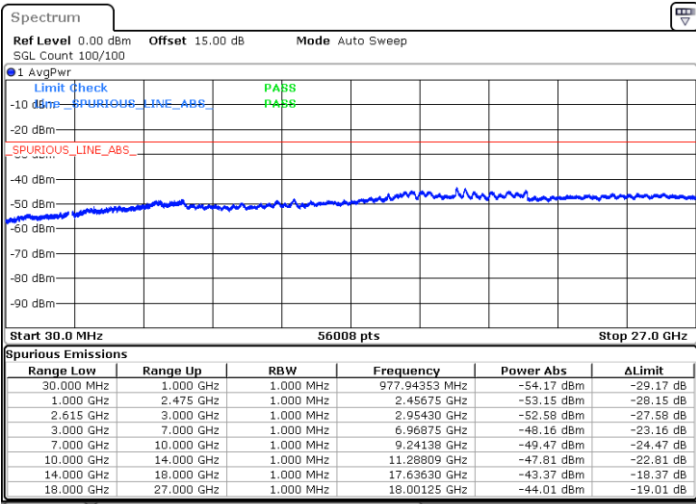

Date: 18.DEC.2021 11:51:20

Date: 18.DEC.2021 11:45:36

Lowest Channel / FullIRB

N/A

Date: 18.DEC.2021 11:52:30

LTE Band 7C / 10MHz+20MHz

64QAM

MiddleChannel / 1RB0 and 1RB99

Middle Channel / 1RB49 and 1RB0

Date: 18.DEC.2021 12:02:37

Date: 18.DEC.2021 12:08:22

Middle Channel / FullIRB

N/A

Date: 18.DEC.2021 12:01:28

LTE Band 7C / 10MHz+20MHz

64QAM

Highest Channel / 1RB0 and 1RB99

Highest Channel / 1RB49 and 1RB0

Date: 18.DEC.2021 12:23:28

Date: 18.DEC.2021 12:22:19

Highest Channel / FullIRB

N/A

Date: 18.DEC.2021 12:29:15

LTE Band 7C / 15MHz+10MHz