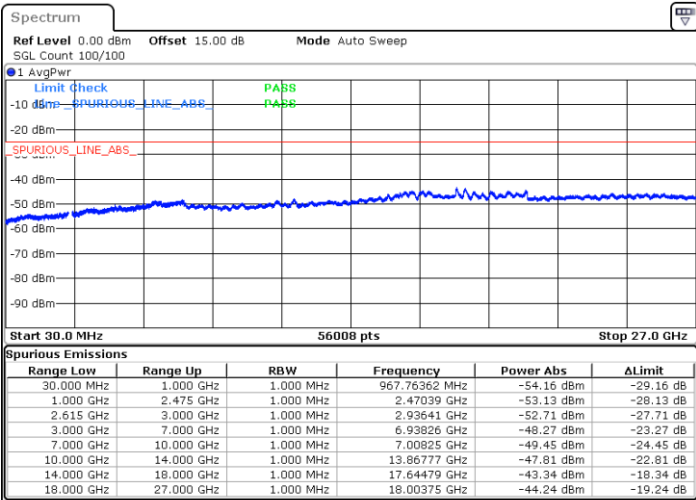

Date: 18.DEC.2021 14:38:47

Lowest Channel / FullIRB

N/A

Date: 18.DEC.2021 14:45:41

LTE Band 7C / 20MHz+10MHz

16QAM

Middle Channel / 1RB0 and 1RB49

Middle Channel / 1RB99 and 1RB0

Date: 18.DEC.2021 14:56:11

Date: 18.DEC.2021 14:59:38

Middle Channel / FullIRB

N/A

Date: 18.DEC.2021 14:52:42

LTE Band 7C / 20MHz+10MHz

16QAM

Highest Channel / 1RB0 and 1RB49

Highest Channel / 1RB99 and 1RB0

Date: 18.DEC.2021 15:16:19

Date: 18.DEC.2021 15:12:51

Highest Channel / FullIRB

N/A

Date: 18.DEC.2021 15:19:46

LTE Band 7C / 20MHz+15MHz

16QAM

Lowest Channel / 1RB0 and 1RB74

Lowest Channel / 1RB99 and 1RB0

Date: 18.DEC.2021 15:37:18

Date: 18.DEC.2021 15:33:51

Lowest Channel / FullIRB

N/A

Date: 18.DEC.2021 15:40:47

LTE Band 7C / 20MHz+15MHz