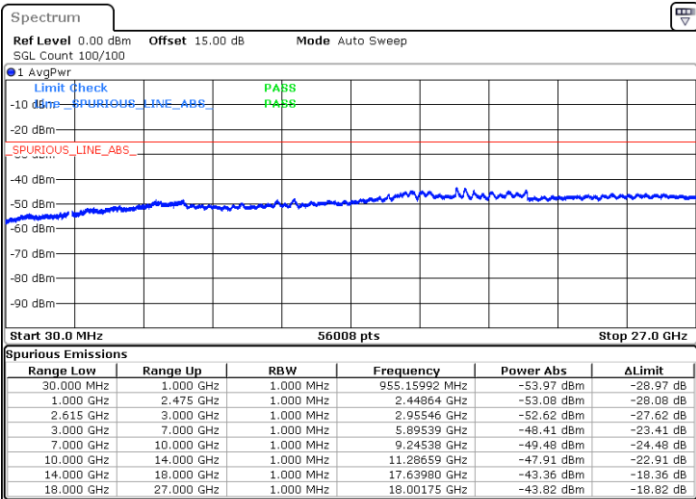

Lowest Channel / FullIRB

N/A

Date: 18.DEC.2021 16:36:05

LTE Band 7C / 15MHz+15MHz

64QAM

Middle Channel / 1RB0 and 1RB74

Middle Channel / 1RB74 and 1RB0

Date: 18.DEC.2021 16:46:14

Date: 18.DEC.2021 16:52:00

Middle Channel / FullIRB

N/A

Date: 18.DEC.2021 16:45:04

LTE Band 7C / 15MHz+15MHz

64QAM

Highest Channel / 1RB0 and 1RB74

Highest Channel / 1RB74 and 1RB0

Date: 18.DEC.2021 17:05:37

Date: 18.DEC.2021 17:04:27

Highest Channel / FullIRB

N/A

Date: 18.DEC.2021 17:11:23

LTE Band 7C / 15MHz+20MHz

64QAM

Lowest Channel / 1RB0 and 1RB99

Lowest Channel / 1RB74 and 1RB0

Date: 18.DEC.2021 12:48:28

Date: 18.DEC.2021 12:42:43

Lowest Channel / FullIRB

N/A

Date: 18.DEC.2021 12:49:38

LTE Band 7C / 15MHz+20MHz

64QAM