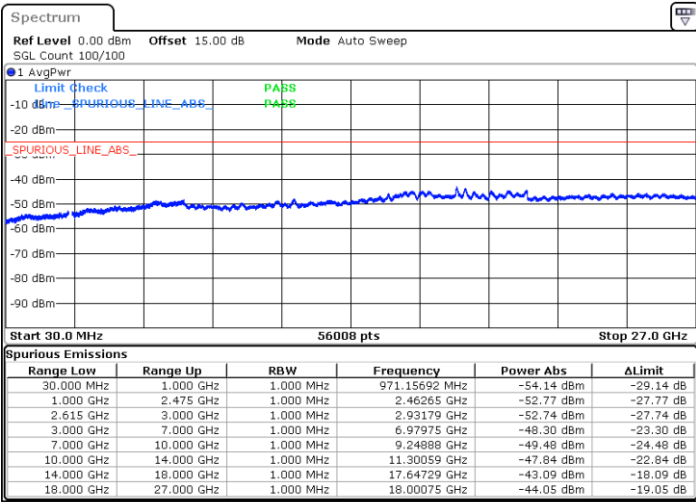

Lowest Channel / FullIRB

N/A

Date: 18.DEC.2021 16:36:05

LTE Band 7C / 15MHz+15MHz

64QAM

Middle Channel / 1RB0 and 1RB74

Middle Channel / 1RB74 and 1RB0

Date: 18.DEC.2021 16:46:14

Date: 18.DEC.2021 16:52:00

Middle Channel / FullIRB

N/A

Date: 18.DEC.2021 16:45:04

LTE Band 7C / 15MHz+15MHz

64QAM

Highest Channel / 1RB0 and 1RB74

Highest Channel / 1RB74 and 1RB0

Date: 18.DEC.2021 17:05:37

Date: 18.DEC.2021 17:04:27

Highest Channel / FullIRB

N/A

Date: 18.DEC.2021 17:11:23

LTE Band 7C / 15MHz+20MHz

64QAM

Lowest Channel / 1RB0 and 1RB99

Lowest Channel / 1RB74 and 1RB0

Date: 18.DEC.2021 12:48:28

Date: 18.DEC.2021 12:42:43

Lowest Channel / FullIRB

N/A

Date: 18.DEC.2021 12:49:38

LTE Band 7C / 15MHz+20MHz

64QAM