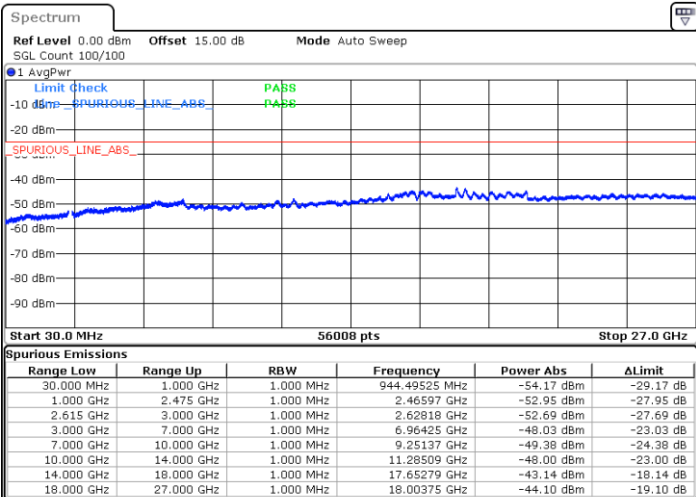

64QAM

Highest Channel / 1RB0 and 1RB99

Highest Channel / 1RB74 and 1RB0

Date: 18.DEC.2021 13:19:57

Date: 18.DEC.2021 13:18:47

Highest Channel / FullIRB

N/A

Date: 18.DEC.2021 13:25:43

LTE Band 7C / 20MHz+10MHz

64QAM

Lowest Channel / 1RB0 and 1RB49

Lowest Channel / 1RB99 and 1RB0

Date: 18.DEC.2021 14:43:23

Date: 18.DEC.2021 14:37:38

Lowest Channel / FullIRB

N/A

Date: 18.DEC.2021 14:44:33

LTE Band 7C / 20MHz+10MHz

64QAM

Middle Channel / 1RB0 and 1RB49

Middle Channel / 1RB99 and 1RB0

Date: 18.DEC.2021 14:55:01

Date: 18.DEC.2021 15:00:47

Middle Channel / FullIRB

N/A

Date: 18.DEC.2021 14:53:52

LTE Band 7C / 20MHz+10MHz

64QAM

Highest Channel / 1RB0 and 1RB49

Highest Channel / 1RB99 and 1RB0

Date: 18.DEC.2021 15:15:10

Date: 18.DEC.2021 15:14:00