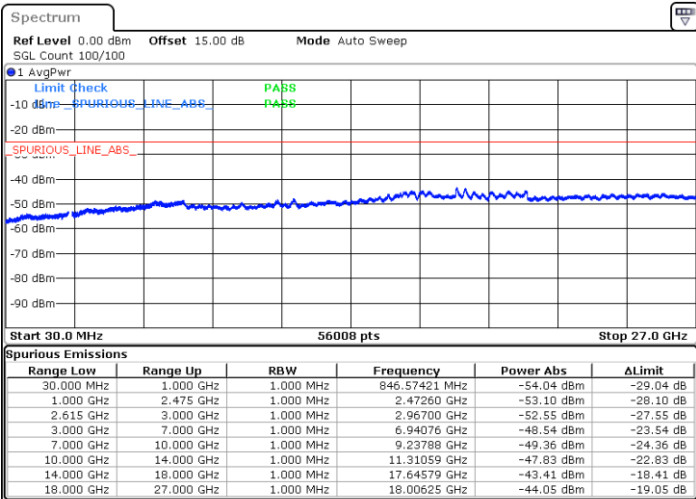

LTE Band 7C / 15MHz+20MHz

16QAM

Lowest Channel / 1RB0 and 1RB99

Lowest Channel / 1RB74 and 1RB0

Date: 18.DEC.2021 12:47:19

Date: 18.DEC.2021 12:43:52

Lowest Channel / FullIRB

N/A

Date: 18.DEC.2021 12:50:47

LTE Band 7C / 15MHz+20MHz

16QAM

Middle Channel / 1RB0 and 1RB99

Middle Channel / 1RB74 and 1RB0

Date: 18.DEC.2021 13:00:57

Date: 18.DEC.2021 13:04:24

Middle Channel / FullIRB

N/A

Date: 18.DEC.2021 12:57:28

LTE Band 7C / 15MHz+20MHz

16QAM

Highest Channel / 1RB0 and 1RB99

Highest Channel / 1RB74 and 1RB0

Date: 18.DEC.2021 13:21:06

Date: 18.DEC.2021 13:17:38

Highest Channel / FullIRB

N/A

Date: 18.DEC.2021 13:24:34

LTE Band 7C / 20MHz+10MHz

16QAM

Lowest Channel / 1RB0 and 1RB49

Lowest Channel / 1RB99 and 1RB0

Date: 18.DEC.2021 14:42:14