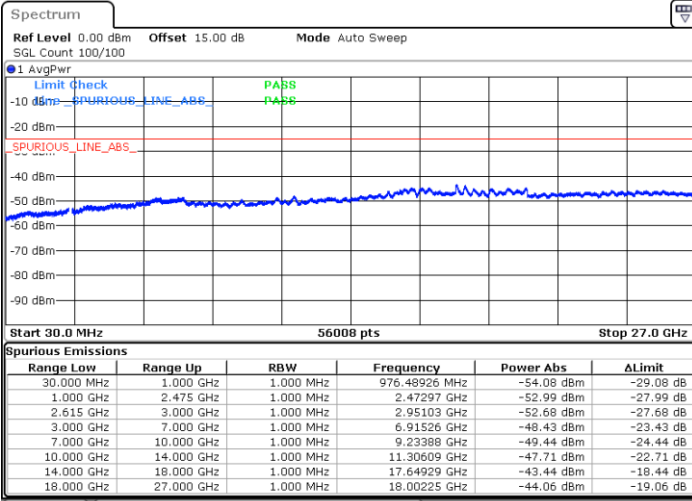

N/A

Date: 18.DEC.2021 18:14:33

LTE Band 7C / 15MHz+15MHz

64QAM

Lowest Channel / 1RB0 and 1RB74

Lowest Channel / 1RB74 and 1RB0

Date: 18.DEC.2021 16:34:55

Date: 18.DEC.2021 16:29:09

Lowest Channel / FullIRB

N/A

Date: 18.DEC.2021 16:36:05

LTE Band 7C / 15MHz+15MHz

64QAM

Middle Channel / 1RB0 and 1RB74

Middle Channel / 1RB74 and 1RB0

Date: 18.DEC.2021 16:46:14

Date: 18.DEC.2021 16:52:00

Middle Channel / FullIRB

N/A

Date: 18.DEC.2021 16:45:04

LTE Band 7C / 15MHz+15MHz

64QAM

Highest Channel / 1RB0 and 1RB74

Highest Channel / 1RB74 and 1RB0

Date: 18.DEC.2021 17:05:37

Date: 18.DEC.2021 17:04:27

Highest Channel / FullIRB

N/A

Date: 18.DEC.2021 17:11:23

LTE Band 7C / 15MHz+20MHz

64QAM

Lowest Channel / 1RB0 and 1RB99