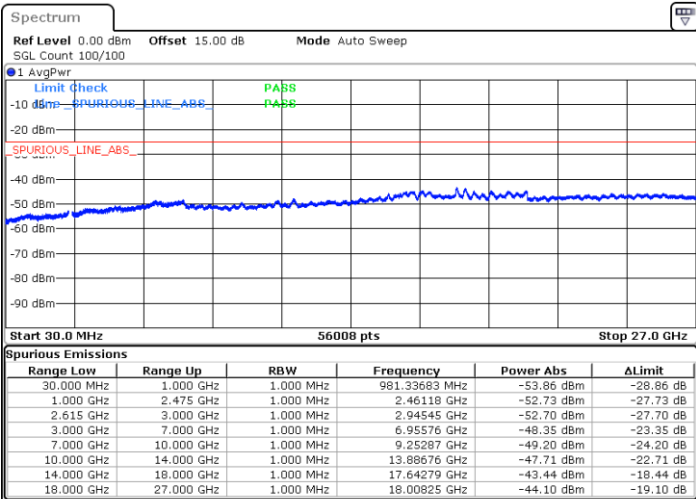

LTE Band 7C / 20MHz+10MHz

64QAM

Lowest Channel / 1RB0 and 1RB49

Lowest Channel / 1RB99 and 1RB0

Date: 18.DEC.2021 14:43:23

Date: 18.DEC.2021 14:37:38

Lowest Channel / FullIRB

N/A

Date: 18.DEC.2021 14:44:33

LTE Band 7C / 20MHz+10MHz

64QAM

Middle Channel / 1RB0 and 1RB49

Middle Channel / 1RB99 and 1RB0

Date: 18.DEC.2021 14:55:01

Date: 18.DEC.2021 15:00:47

Middle Channel / FullIRB

N/A

Date: 18.DEC.2021 14:53:52

LTE Band 7C / 20MHz+10MHz

64QAM

Highest Channel / 1RB0 and 1RB49

Highest Channel / 1RB99 and 1RB0

Date: 18.DEC.2021 15:15:10

Date: 18.DEC.2021 15:14:00