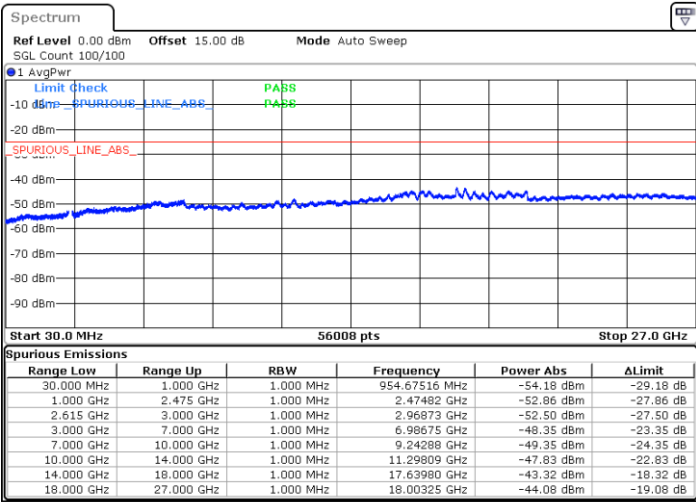

LTE Band 7C / 20MHz+15MHz

16QAM

Highest Channel / 1RB0 and 1RB74

Highest Channel / 1RB99 and 1RB0

Date: 18.DEC.2021 16:10:21

Date: 18.DEC.2021 16:06:53

Highest Channel / FullIRB

N/A

Date: 18.DEC.2021 16:13:48

LTE Band 7C / 20MHz+20MHz

16QAM

Lowest Channel / 1RB0 and 1RB99

Lowest Channel / 1RB99 and 1RB0

Date: 18.DEC.2021 13:44:21

Date: 18.DEC.2021 13:40:54

Lowest Channel / FullIRB

N/A

Date: 18.DEC.2021 13:47:49

LTE Band 7C / 20MHz+20MHz

16QAM

Middle Channel / 1RB0 and 1RB99

Middle Channel / 1RB99 and 1RB0

Date: 18.DEC.2021 13:57:57

Date: 18.DEC.2021 14:01:24

Middle Channel / FullIRB

N/A

Date: 18.DEC.2021 13:54:29

LTE Band 7C / 20MHz+20MHz

16QAM

Highest Channel / 1RB0 and 1RB99

Highest Channel / 1RB99 and 1RB0

Date: 18.DEC.2021 14:18:04