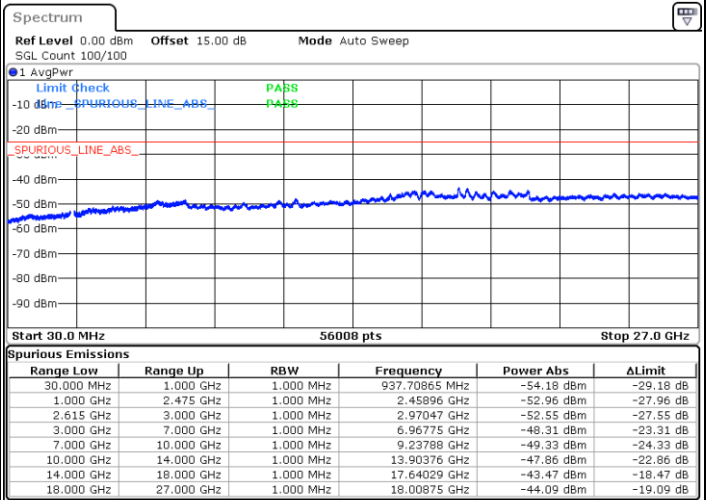

Date: 18.DEC.2021 17:05:37

Date: 18.DEC.2021 17:04:27

Highest Channel / FullIRB

N/A

Date: 18.DEC.2021 17:11:23

LTE Band 7C / 15MHz+20MHz

64QAM

Lowest Channel / 1RB0 and 1RB99

Lowest Channel / 1RB74 and 1RB0

Date: 18.DEC.2021 12:48:28

Date: 18.DEC.2021 12:42:43

Lowest Channel / FullIRB

N/A

Date: 18.DEC.2021 12:49:38

LTE Band 7C / 15MHz+20MHz

64QAM

Middle Channel / 1RB0 and 1RB99

Middle Channel / 1RB74 and 1RB0

Date: 18.DEC.2021 12:59:47

Date: 18.DEC.2021 13:05:34

Middle Channel / FullIRB

N/A

Date: 18.DEC.2021 12:58:38

LTE Band 7C / 15MHz+20MHz