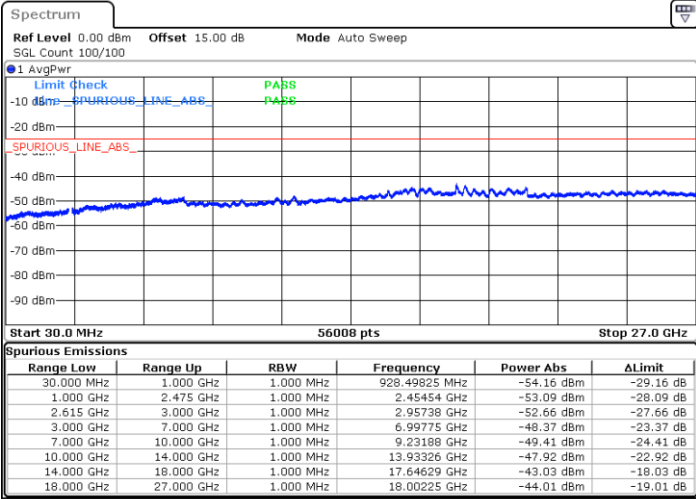

Date: 18.DEC.2021 16:13:48

LTE Band 7C / 20MHz+20MHz

16QAM

Lowest Channel / 1RB0 and 1RB99

Lowest Channel / 1RB99 and 1RB0

Date: 18.DEC.2021 13:44:21

Date: 18.DEC.2021 13:40:54

Lowest Channel / FullIRB

N/A

Date: 18.DEC.2021 13:47:49

LTE Band 7C / 20MHz+20MHz

16QAM

Middle Channel / 1RB0 and 1RB99

Middle Channel / 1RB99 and 1RB0

Date: 18.DEC.2021 13:57:57

Date: 18.DEC.2021 14:01:24

Middle Channel / FullIRB

N/A

Date: 18.DEC.2021 13:54:29

LTE Band 7C / 20MHz+20MHz

16QAM

Highest Channel / 1RB0 and 1RB99

Highest Channel / 1RB99 and 1RB0

Date: 18.DEC.2021 14:18:04

Date: 18.DEC.2021 14:14:36

Highest Channel / FullIRB

N/A

Date: 18.DEC.2021 14:21:32

LTE Band 7C / 10MHz+20MHz

64QAM

Lowest Channel / 1RB0 and 1RB99

Lowest Channel / 1RB49 and 1RB0