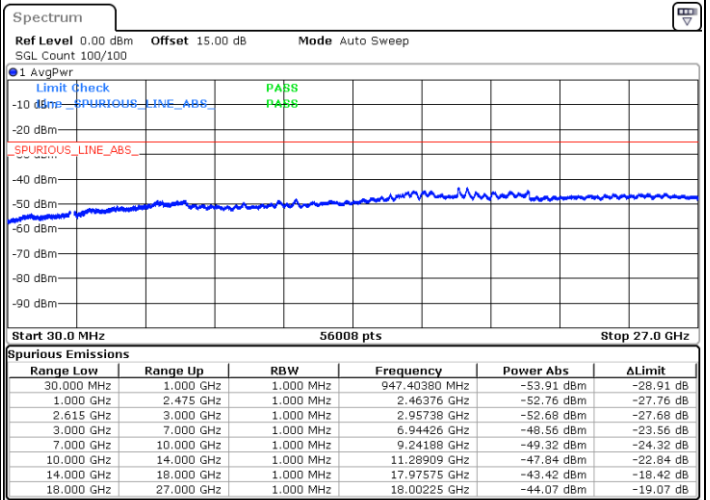

Date: 18.DEC.2021 12:50:47

LTE Band 7C / 15MHz+20MHz

16QAM

Middle Channel / 1RB0 and 1RB99

Middle Channel / 1RB74 and 1RB0

Date: 18.DEC.2021 13:00:57

Date: 18.DEC.2021 13:04:24

Middle Channel / FullIRB

N/A

Date: 18.DEC.2021 12:57:28

LTE Band 7C / 15MHz+20MHz

16QAM

Highest Channel / 1RB0 and 1RB99

Highest Channel / 1RB74 and 1RB0

Date: 18.DEC.2021 13:21:06

Date: 18.DEC.2021 13:17:38

Highest Channel / FullIRB

N/A

Date: 18.DEC.2021 13:24:34

LTE Band 7C / 20MHz+10MHz

16QAM

Lowest Channel / 1RB0 and 1RB49

Lowest Channel / 1RB99 and 1RB0

Date: 18.DEC.2021 14:42:14

Date: 18.DEC.2021 14:38:47

Lowest Channel / FullIRB

N/A

Date: 18.DEC.2021 14:45:41

LTE Band 7C / 20MHz+10MHz

16QAM

Middle Channel / 1RB0 and 1RB49

Middle Channel / 1RB99 and 1RB0