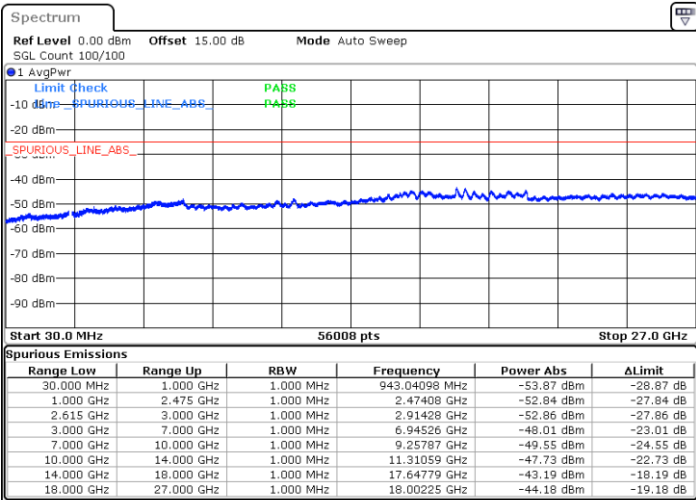

Lowest Channel / 1RB0 and 1RB74

Lowest Channel / 1RB99 and 1RB0

Date: 18.DEC.2021 15:37:18

Date: 18.DEC.2021 15:33:51

Lowest Channel / FullIRB

N/A

Date: 18.DEC.2021 15:40:47

LTE Band 7C / 20MHz+15MHz

16QAM

MiddleChannel / 1RB0 and 1RB74

Middle Channel / 1RB99 and 1RB0

Date: 18.DEC.2021 15:50:57

Date: 18.DEC.2021 15:54:25

Middle Channel / FullIRB

N/A

Date: 18.DEC.2021 15:47:28

LTE Band 7C / 20MHz+15MHz

16QAM

Highest Channel / 1RB0 and 1RB74

Highest Channel / 1RB99 and 1RB0

Date: 18.DEC.2021 16:10:21

Date: 18.DEC.2021 16:06:53

Highest Channel / FullIRB

N/A

Date: 18.DEC.2021 16:13:48

LTE Band 7C / 20MHz+20MHz

16QAM

Lowest Channel / 1RB0 and 1RB99

Lowest Channel / 1RB99 and 1RB0

Date: 18.DEC.2021 13:44:21

Date: 18.DEC.2021 13:40:54

Lowest Channel / FullIRB