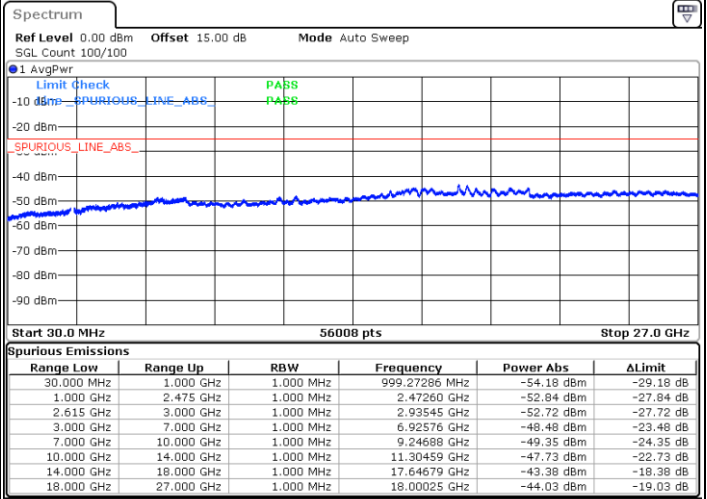

Date: 18.DEC.2021 17:48:24

LTE Band 7C / 15MHz+10MHz

64QAM

Highest Channel / 1RB0 and 1RB49

Highest Channel / 1RB74 and 1RB0

Date: 18.DEC.2021 18:08:57

Date: 18.DEC.2021 18:07:50

Highest Channel / FullIRB

N/A

Date: 18.DEC.2021 18:14:33

LTE Band 7C / 15MHz+15MHz

64QAM

Lowest Channel / 1RB0 and 1RB74

Lowest Channel / 1RB74 and 1RB0

Date: 18.DEC.2021 16:34:55

Date: 18.DEC.2021 16:29:09

Lowest Channel / FullIRB

N/A

Date: 18.DEC.2021 16:36:05

LTE Band 7C / 15MHz+15MHz

64QAM

Middle Channel / 1RB0 and 1RB74

Middle Channel / 1RB74 and 1RB0

Date: 18.DEC.2021 16:46:14

Date: 18.DEC.2021 16:52:00

Middle Channel / FullIRB

N/A

Date: 18.DEC.2021 16:45:04

LTE Band 7C / 15MHz+15MHz

64QAM

Highest Channel / 1RB0 and 1RB74

Highest Channel / 1RB74 and 1RB0