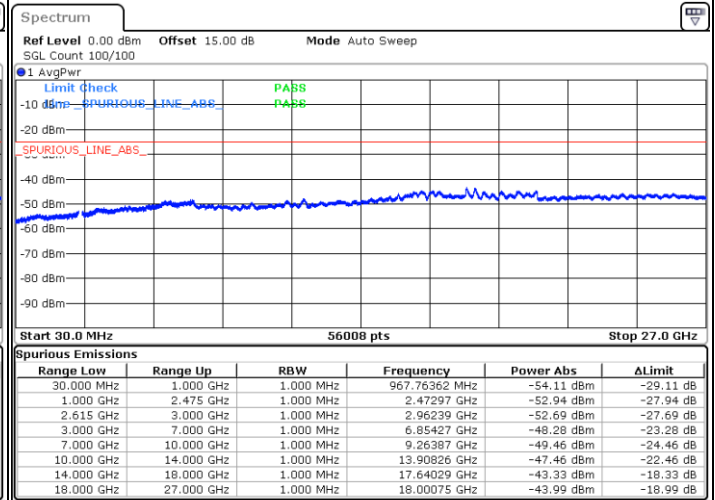

N/A

Date: 18.DEC.2021 13:47:49

LTE Band 7C / 20MHz+20MHz

16QAM

Middle Channel / 1RB0 and 1RB99

Middle Channel / 1RB99 and 1RB0

Date: 18.DEC.2021 13:57:57

Date: 18.DEC.2021 14:01:24

Middle Channel / FullIRB

N/A

Date: 18.DEC.2021 13:54:29

LTE Band 7C / 20MHz+20MHz

16QAM

Highest Channel / 1RB0 and 1RB99

Highest Channel / 1RB99 and 1RB0

Date: 18.DEC.2021 14:18:04

Date: 18.DEC.2021 14:14:36

Highest Channel / FullIRB

N/A

Date: 18.DEC.2021 14:21:32

LTE Band 7C / 10MHz+20MHz

64QAM

Lowest Channel / 1RB0 and 1RB99

Lowest Channel / 1RB49 and 1RB0

Date: 18.DEC.2021 11:51:20

Date: 18.DEC.2021 11:45:36

Lowest Channel / FullIRB

N/A

Date: 18.DEC.2021 11:52:30

LTE Band 7C / 10MHz+20MHz

64QAM

MiddleChannel / 1RB0 and 1RB99