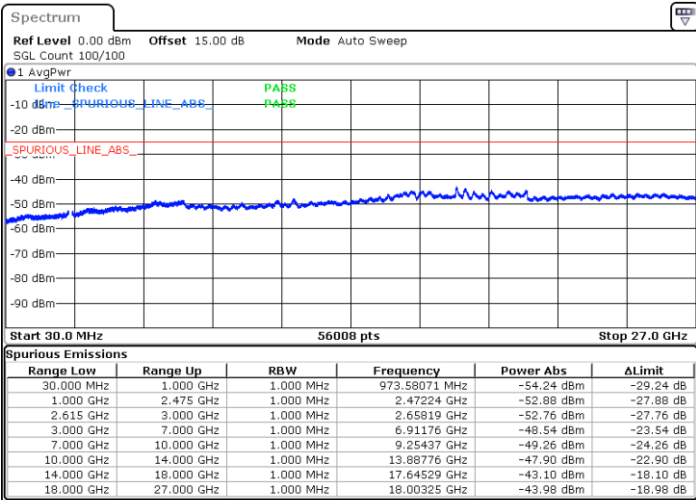

Date: 18.DEC.2021 17:05:37

Date: 18.DEC.2021 17:04:27

Highest Channel / FullIRB

N/A

Date: 18.DEC.2021 17:11:23

LTE Band 7C / 15MHz+20MHz

64QAM

Lowest Channel / 1RB0 and 1RB99

Lowest Channel / 1RB74 and 1RB0

Date: 18.DEC.2021 12:48:28

Date: 18.DEC.2021 12:42:43

Lowest Channel / FullIRB

N/A

Date: 18.DEC.2021 12:49:38

LTE Band 7C / 15MHz+20MHz

64QAM

Middle Channel / 1RB0 and 1RB99

Middle Channel / 1RB74 and 1RB0

Date: 18.DEC.2021 12:59:47

Date: 18.DEC.2021 13:05:34

Middle Channel / FullIRB

N/A

Date: 18.DEC.2021 12:58:38

LTE Band 7C / 15MHz+20MHz

64QAM

Highest Channel / 1RB0 and 1RB99

Highest Channel / 1RB74 and 1RB0

Date: 18.DEC.2021 13:19:57

Date: 18.DEC.2021 13:18:47

Highest Channel / FullIRB

N/A

Date: 18.DEC.2021 13:25:43