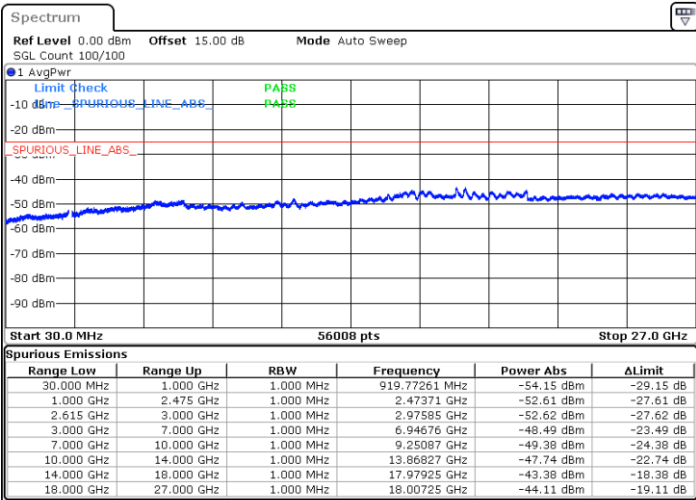

Lowest Channel / 1RB74 and 1RB0

Date: 18.DEC.2021 12:48:28

Date: 18.DEC.2021 12:42:43

Lowest Channel / FullIRB

N/A

Date: 18.DEC.2021 12:49:38

LTE Band 7C / 15MHz+20MHz

64QAM

Middle Channel / 1RB0 and 1RB99

Middle Channel / 1RB74 and 1RB0

Date: 18.DEC.2021 12:59:47

Date: 18.DEC.2021 13:05:34

Middle Channel / FullIRB

N/A

Date: 18.DEC.2021 12:58:38

LTE Band 7C / 15MHz+20MHz

64QAM

Highest Channel / 1RB0 and 1RB99

Highest Channel / 1RB74 and 1RB0

Date: 18.DEC.2021 13:19:57

Date: 18.DEC.2021 13:18:47

Highest Channel / FullIRB

N/A

Date: 18.DEC.2021 13:25:43

LTE Band 7C / 20MHz+10MHz

64QAM

Lowest Channel / 1RB0 and 1RB49

Lowest Channel / 1RB99 and 1RB0

Date: 18.DEC.2021 14:43:23

Date: 18.DEC.2021 14:37:38

Lowest Channel / FullIRB

N/A