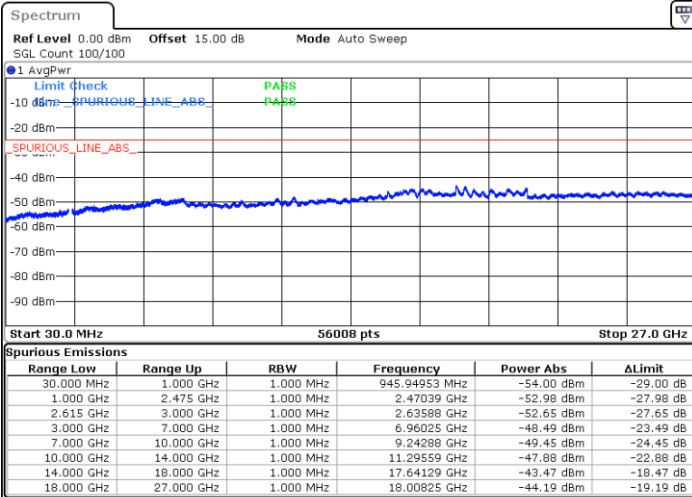

N/A

Date: 18.DEC.2021 12:57:28

LTE Band 7C / 15MHz+20MHz

16QAM

Highest Channel / 1RB0 and 1RB99

Highest Channel / 1RB74 and 1RB0

Date: 18.DEC.2021 13:21:06

Date: 18.DEC.2021 13:17:38

Highest Channel / FullIRB

N/A

Date: 18.DEC.2021 13:24:34

LTE Band 7C / 20MHz+10MHz

16QAM

Lowest Channel / 1RB0 and 1RB49

Lowest Channel / 1RB99 and 1RB0

Date: 18.DEC.2021 14:42:14

Date: 18.DEC.2021 14:38:47

Lowest Channel / FullIRB

N/A

Date: 18.DEC.2021 14:45:41

LTE Band 7C / 20MHz+10MHz

16QAM

Middle Channel / 1RB0 and 1RB49

Middle Channel / 1RB99 and 1RB0

Date: 18.DEC.2021 14:56:11

Date: 18.DEC.2021 14:59:38

Middle Channel / FullIRB

N/A

Date: 18.DEC.2021 14:52:42

LTE Band 7C / 20MHz+10MHz

16QAM

Highest Channel / 1RB0 and 1RB49