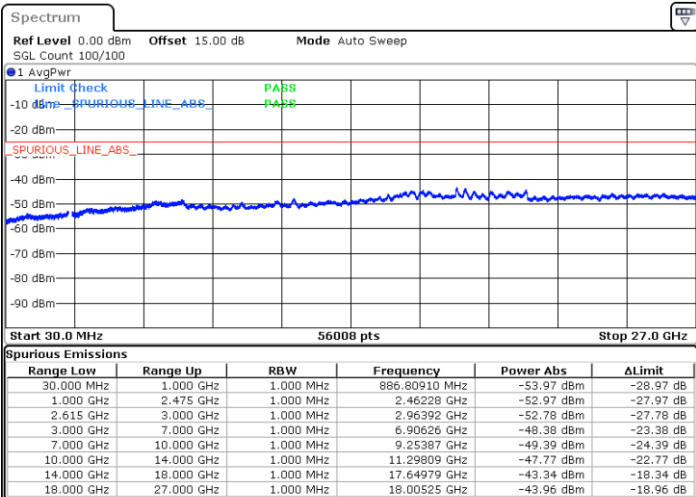

Lowest Channel / 1RB0 and 1RB74

Lowest Channel / 1RB99 and 1RB0

Date: 18.DEC.2021 15:37:18

Date: 18.DEC.2021 15:33:51

Lowest Channel / FullIRB

N/A

Date: 18.DEC.2021 15:40:47

LTE Band 7C / 20MHz+15MHz

LTE Band 7C / 20MHz+15MHz

16QAM

Highest Channel / 1RB0 and 1RB74

Highest Channel / 1RB99 and 1RB0

Date: 18.DEC.2021 16:10:21

Date: 18.DEC.2021 16:06:53

Highest Channel / FullIRB

N/A

Date: 18.DEC.2021 16:13:48

LTE Band 7C / 20MHz+20MHz

16QAM

Lowest Channel / 1RB0 and 1RB99

Lowest Channel / 1RB99 and 1RB0

Date: 18.DEC.2021 13:44:21

Date: 18.DEC.2021 13:40:54

Lowest Channel / FullIRB