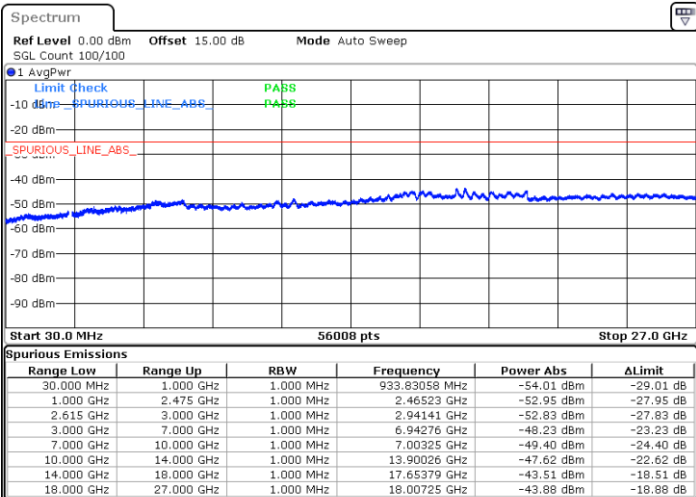

Lowest Channel / 1RB74 and 1RB0

Date: 18.DEC.2021 12:48:28

Date: 18.DEC.2021 12:42:43

Lowest Channel / FullIRB

N/A

Date: 18.DEC.2021 12:49:38

LTE Band 7C / 15MHz+20MHz

64QAM

Middle Channel / 1RB0 and 1RB99

Middle Channel / 1RB74 and 1RB0

Date: 18.DEC.2021 12:59:47

Date: 18.DEC.2021 13:05:34

Middle Channel / FullIRB

N/A

Date: 18.DEC.2021 12:58:38

LTE Band 7C / 15MHz+20MHz

64QAM

Highest Channel / 1RB0 and 1RB99

Highest Channel / 1RB74 and 1RB0

Date: 18.DEC.2021 13:19:57

Date: 18.DEC.2021 13:18:47

Highest Channel / FullIRB

N/A

Date: 18.DEC.2021 13:25:43

LTE Band 7C / 20MHz+10MHz

64QAM

Lowest Channel / 1RB0 and 1RB49

Lowest Channel / 1RB99 and 1RB0

Date: 18.DEC.2021 14:43:23

Date: 18.DEC.2021 14:37:38

Lowest Channel / FullIRB

N/A