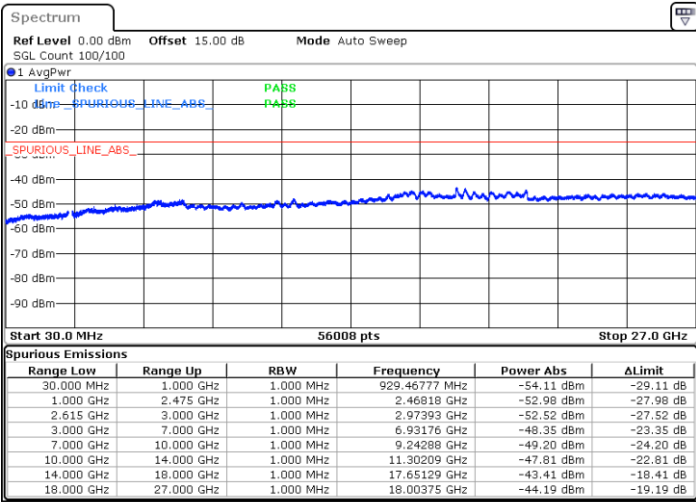

Highest Channel / 1RB99 and 1RB0

Date: 18.DEC.2021 15:16:19

Date: 18.DEC.2021 15:12:51

Highest Channel / FullIRB

N/A

Date: 18.DEC.2021 15:19:46

LTE Band 7C / 20MHz+15MHz

16QAM

Lowest Channel / 1RB0 and 1RB74

Lowest Channel / 1RB99 and 1RB0

Date: 18.DEC.2021 15:37:18

Date: 18.DEC.2021 15:33:51

Lowest Channel / FullIRB

N/A

Date: 18.DEC.2021 15:40:47

LTE Band 7C / 20MHz+15MHz

LTE Band 7C / 20MHz+15MHz

16QAM

Highest Channel / 1RB0 and 1RB74

Highest Channel / 1RB99 and 1RB0

Date: 18.DEC.2021 16:10:21

Date: 18.DEC.2021 16:06:53

Highest Channel / FullIRB

N/A