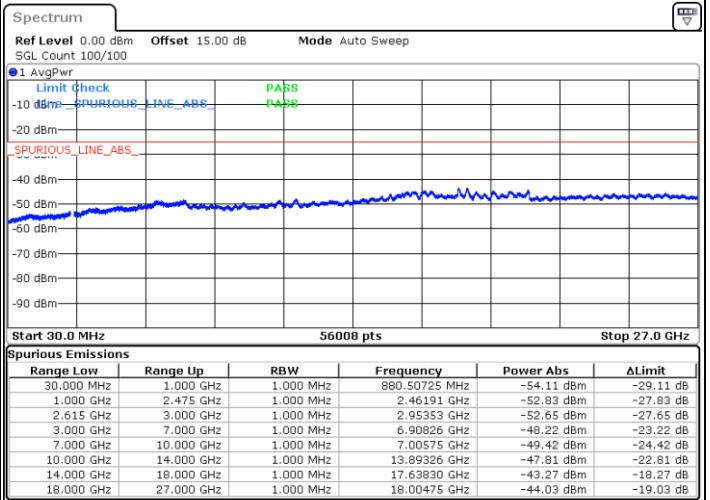

Lowest Channel / 1RB0 and 1RB74

Lowest Channel / 1RB99 and 1RB0

Date: 18.DEC.2021 15:37:18

Date: 18.DEC.2021 15:33:51

Lowest Channel / FullIRB

N/A

Date: 18.DEC.2021 15:40:47

LTE Band 7C / 20MHz+15MHz

LTE Band 7C / 20MHz+15MHz

16QAM

Highest Channel / 1RB0 and 1RB74

Highest Channel / 1RB99 and 1RB0

Date: 18.DEC.2021 16:10:21

Date: 18.DEC.2021 16:06:53

Highest Channel / FullIRB

N/A

Date: 18.DEC.2021 16:13:48

LTE Band 7C / 20MHz+20MHz

16QAM

Lowest Channel / 1RB0 and 1RB99

Lowest Channel / 1RB99 and 1RB0

Date: 18.DEC.2021 13:44:21

Date: 18.DEC.2021 13:40:54

Lowest Channel / FullIRB