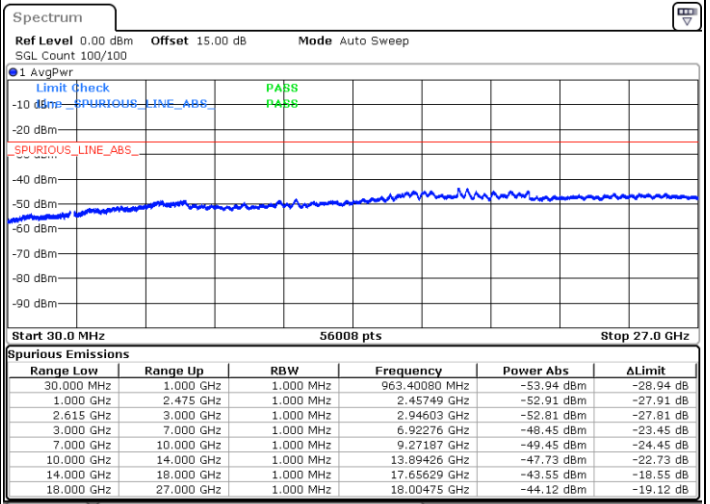

Date: 18.DEC.2021 14:14:36

Highest Channel / FullIRB

N/A

Date: 18.DEC.2021 14:21:32

LTE Band 7C / 10MHz+20MHz

64QAM

Lowest Channel / 1RB0 and 1RB99

Lowest Channel / 1RB49 and 1RB0

Date: 18.DEC.2021 11:51:20

Date: 18.DEC.2021 11:45:36

Lowest Channel / FullIRB

N/A

Date: 18.DEC.2021 11:52:30

LTE Band 7C / 10MHz+20MHz

64QAM

MiddleChannel / 1RB0 and 1RB99

Middle Channel / 1RB49 and 1RB0

Date: 18.DEC.2021 12:02:37

Date: 18.DEC.2021 12:08:22

Middle Channel / FullIRB

N/A

Date: 18.DEC.2021 12:01:28

LTE Band 7C / 10MHz+20MHz

64QAM

Highest Channel / 1RB0 and 1RB99

Highest Channel / 1RB49 and 1RB0

Date: 18.DEC.2021 12:23:28

Date: 18.DEC.2021 12:22:19

Highest Channel / FullIRB

N/A

Date: 18.DEC.2021 12:29:15

LTE Band 7C / 15MHz+10MHz