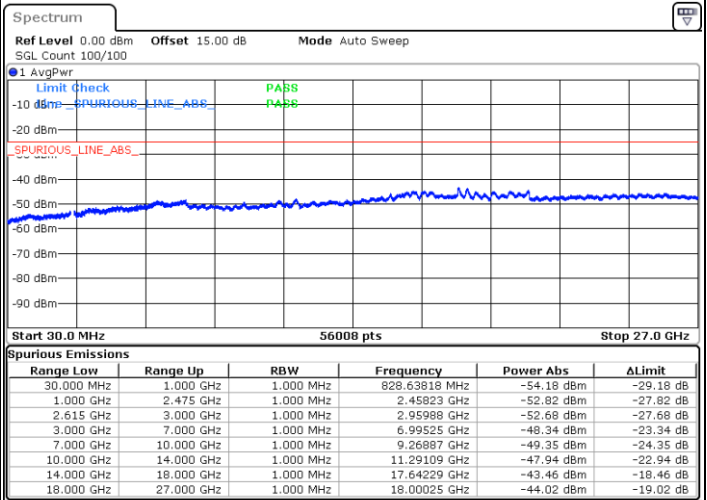

LTE Band 7C / 15MHz+20MHz

16QAM

Lowest Channel / 1RB0 and 1RB99

Lowest Channel / 1RB74 and 1RB0

Date: 18.DEC.2021 12:47:19

Date: 18.DEC.2021 12:43:52

Lowest Channel / FullIRB

N/A

Date: 18.DEC.2021 12:50:47

LTE Band 7C / 15MHz+20MHz

16QAM

Middle Channel / 1RB0 and 1RB99

Middle Channel / 1RB74 and 1RB0

Date: 18.DEC.2021 13:00:57

Date: 18.DEC.2021 13:04:24

Middle Channel / FullIRB

N/A

Date: 18.DEC.2021 12:57:28

LTE Band 7C / 15MHz+20MHz

16QAM

Highest Channel / 1RB0 and 1RB99

Highest Channel / 1RB74 and 1RB0

Date: 18.DEC.2021 13:21:06

Date: 18.DEC.2021 13:17:38

Highest Channel / FullIRB

N/A

Date: 18.DEC.2021 13:24:34

LTE Band 7C / 20MHz+10MHz

16QAM

Lowest Channel / 1RB0 and 1RB49

Lowest Channel / 1RB99 and 1RB0

Date: 18.DEC.2021 14:42:14