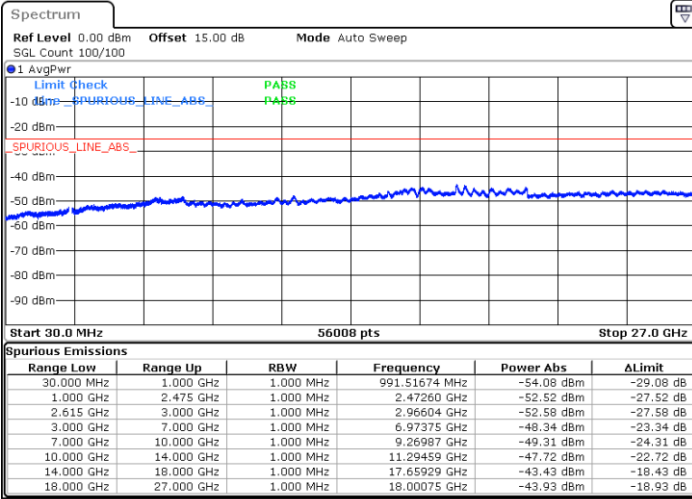

Date: 18.DEC.2021 17:48:24

LTE Band 7C / 15MHz+10MHz

64QAM

Highest Channel / 1RB0 and 1RB49

Highest Channel / 1RB74 and 1RB0

Date: 18.DEC.2021 18:08:57

Date: 18.DEC.2021 18:07:50

Highest Channel / FullIRB

N/A

Date: 18.DEC.2021 18:14:33

LTE Band 7C / 15MHz+15MHz

64QAM

Lowest Channel / 1RB0 and 1RB74

Lowest Channel / 1RB74 and 1RB0

Date: 18.DEC.2021 16:34:55

Date: 18.DEC.2021 16:29:09

Lowest Channel / FullIRB

N/A

Date: 18.DEC.2021 16:36:05

LTE Band 7C / 15MHz+15MHz

64QAM

Middle Channel / 1RB0 and 1RB74

Middle Channel / 1RB74 and 1RB0

Date: 18.DEC.2021 16:46:14

Date: 18.DEC.2021 16:52:00

Middle Channel / FullIRB

N/A

Date: 18.DEC.2021 16:45:04

LTE Band 7C / 15MHz+15MHz

64QAM

Highest Channel / 1RB0 and 1RB74

Highest Channel / 1RB74 and 1RB0