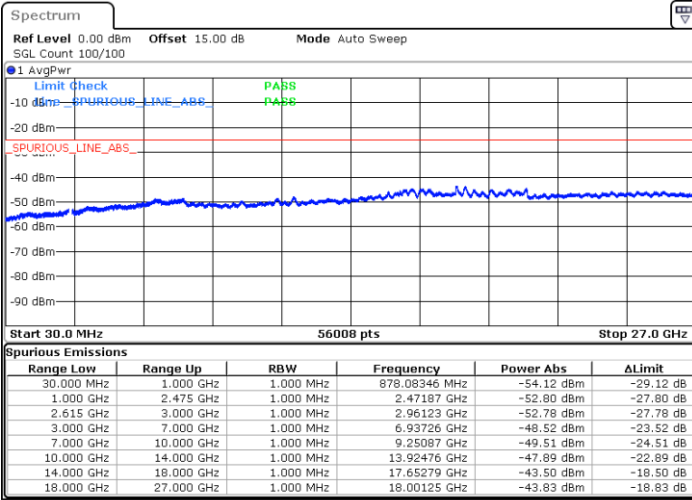

N/A

Date: 18.DEC.2021 18:14:33

LTE Band 7C / 15MHz+15MHz

64QAM

Lowest Channel / 1RB0 and 1RB74

Lowest Channel / 1RB74 and 1RB0

Date: 18.DEC.2021 16:34:55

Date: 18.DEC.2021 16:29:09

Lowest Channel / FullIRB

N/A

Date: 18.DEC.2021 16:36:05

LTE Band 7C / 15MHz+15MHz

64QAM

Middle Channel / 1RB0 and 1RB74

Middle Channel / 1RB74 and 1RB0

Date: 18.DEC.2021 16:46:14

Date: 18.DEC.2021 16:52:00

Middle Channel / FullIRB

N/A

Date: 18.DEC.2021 16:45:04

LTE Band 7C / 15MHz+15MHz

64QAM

Highest Channel / 1RB0 and 1RB74

Highest Channel / 1RB74 and 1RB0

Date: 18.DEC.2021 17:05:37

Date: 18.DEC.2021 17:04:27

Highest Channel / FullIRB

N/A

Date: 18.DEC.2021 17:11:23

LTE Band 7C / 15MHz+20MHz

64QAM

Lowest Channel / 1RB0 and 1RB99