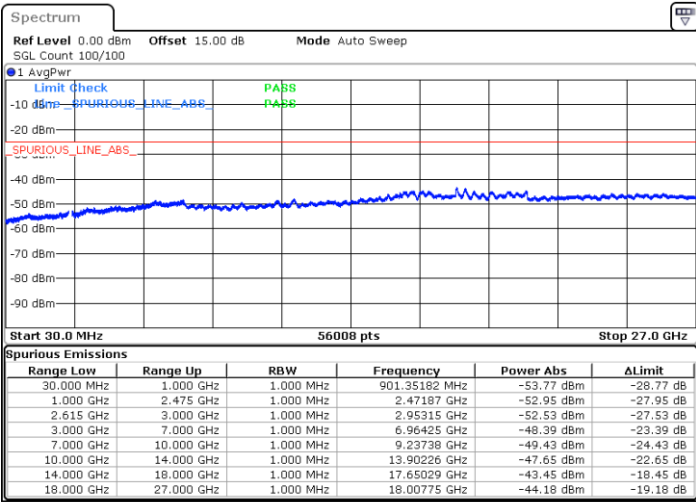

Middle Channel / FullIRB

N/A

Date: 18.DEC.2021 13:54:29

LTE Band 7C / 20MHz+20MHz

16QAM

Highest Channel / 1RB0 and 1RB99

Highest Channel / 1RB99 and 1RB0

Date: 18.DEC.2021 14:18:04

Date: 18.DEC.2021 14:14:36

Highest Channel / FullIRB

N/A

Date: 18.DEC.2021 14:21:32

LTE Band 7C / 10MHz+20MHz

64QAM

Lowest Channel / 1RB0 and 1RB99

Lowest Channel / 1RB49 and 1RB0

Date: 18.DEC.2021 11:51:20

Date: 18.DEC.2021 11:45:36

Lowest Channel / FullIRB

N/A

Date: 18.DEC.2021 11:52:30

LTE Band 7C / 10MHz+20MHz

64QAM

MiddleChannel / 1RB0 and 1RB99

Highest Channel / 1RB0 and 1RB99

Highest Channel / 1RB49 and 1RB0

Date: 18.DEC.2021 12:23:28

Date: 18.DEC.2021 12:22:19

Highest Channel / FullIRB

N/A

Date: 18.DEC.2021 12:29:15

LTE Band 7C / 15MHz+10MHz