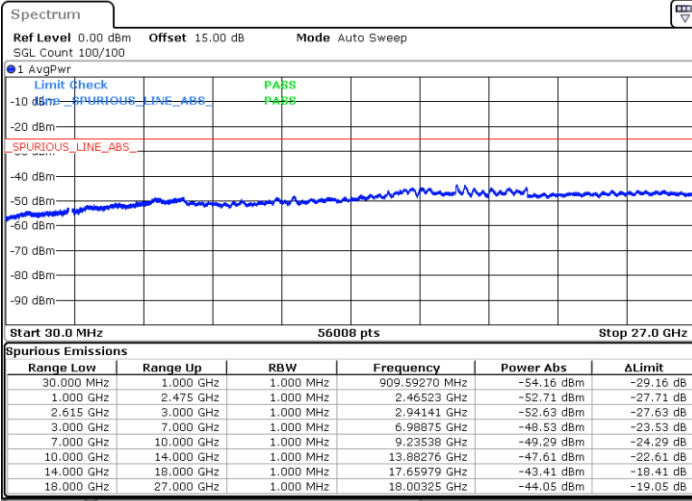

LTE Band 7C / 15MHz+10MHz

64QAM

Middle Channel / 1RB0 and 1RB49

Middle Channel / 1RB74 and 1RB0

Date: 18.DEC.2021 17:49:31

Date: 18.DEC.2021 17:55:06

Middle Channel / FullIRB

N/A

Date: 18.DEC.2021 17:48:24

LTE Band 7C / 15MHz+10MHz

64QAM

Highest Channel / 1RB0 and 1RB49

Highest Channel / 1RB74 and 1RB0

Date: 18.DEC.2021 18:08:57

Date: 18.DEC.2021 18:07:50

Highest Channel / FullIRB

N/A

Date: 18.DEC.2021 18:14:33

LTE Band 7C / 15MHz+15MHz

64QAM

Lowest Channel / 1RB0 and 1RB74

Lowest Channel / 1RB74 and 1RB0

Date: 18.DEC.2021 16:34:55

Date: 18.DEC.2021 16:29:09