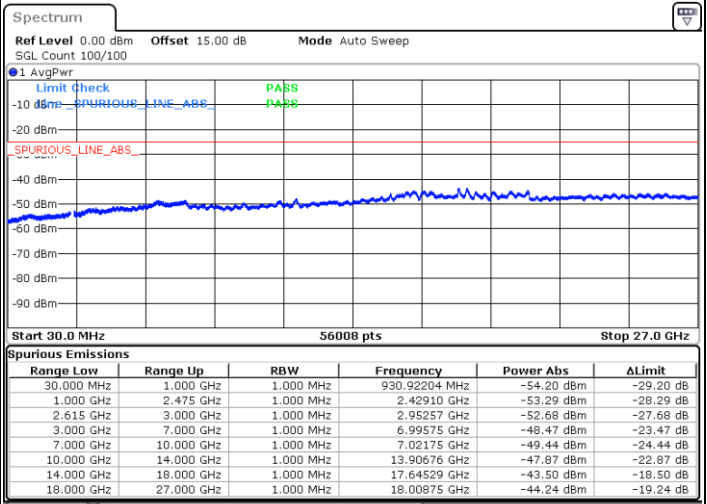

LTE Band 7C / 15MHz+20MHz

16QAM

Lowest Channel / 1RB0 and 1RB99

Lowest Channel / 1RB74 and 1RB0

Date: 18.DEC.2021 12:47:19

Date: 18.DEC.2021 12:43:52

Lowest Channel / FullIRB

N/A

Date: 18.DEC.2021 12:50:47

LTE Band 7C / 15MHz+20MHz

16QAM

Middle Channel / 1RB0 and 1RB99

Middle Channel / 1RB74 and 1RB0

Date: 18.DEC.2021 13:00:57

Date: 18.DEC.2021 13:04:24

Middle Channel / FullIRB

N/A

Date: 18.DEC.2021 12:57:28

LTE Band 7C / 15MHz+20MHz

16QAM

Highest Channel / 1RB0 and 1RB99

Highest Channel / 1RB74 and 1RB0

Date: 18.DEC.2021 13:21:06

Date: 18.DEC.2021 13:17:38

Highest Channel / FullIRB

N/A

Date: 18.DEC.2021 13:24:34

LTE Band 7C / 20MHz+10MHz

16QAM

Lowest Channel / 1RB0 and 1RB49

Lowest Channel / 1RB99 and 1RB0

Date: 18.DEC.2021 14:42:14