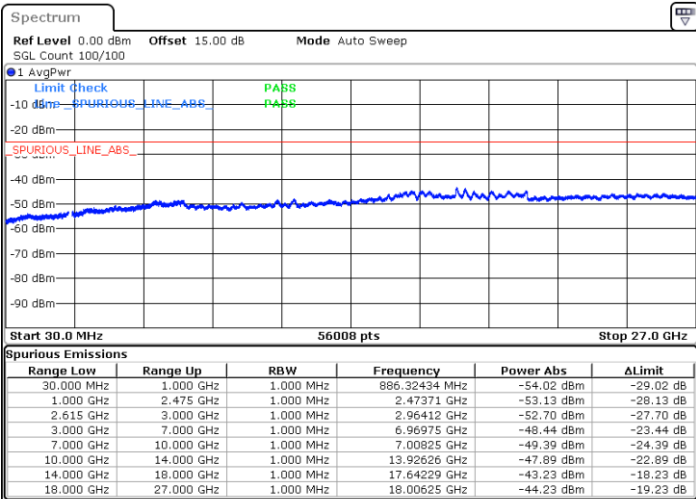

LTE Band 7C / 15MHz+15MHz

16QAM

Lowest Channel / 1RB0 and 1RB74

Lowest Channel / 1RB74 and 1RB0

Date: 18.DEC.2021 16:33:46

Date: 18.DEC.2021 16:30:18

Lowest Channel / FullIRB

N/A

Date: 18.DEC.2021 16:37:14

LTE Band 7C / 15MHz+15MHz

16QAM

Middle Channel / 1RB0 and 1RB74

Middle Channel / 1RB74 and 1RB0

Date: 18.DEC.2021 16:47:23

Date: 18.DEC.2021 16:50:50

Middle Channel / FullIRB

N/A

Date: 18.DEC.2021 16:43:55

LTE Band 7C / 15MHz+15MHz

16QAM

Highest Channel / 1RB0 and 1RB74

Highest Channel / 1RB74 and 1RB0

Date: 18.DEC.2021 17:06:46

Date: 18.DEC.2021 17:03:18