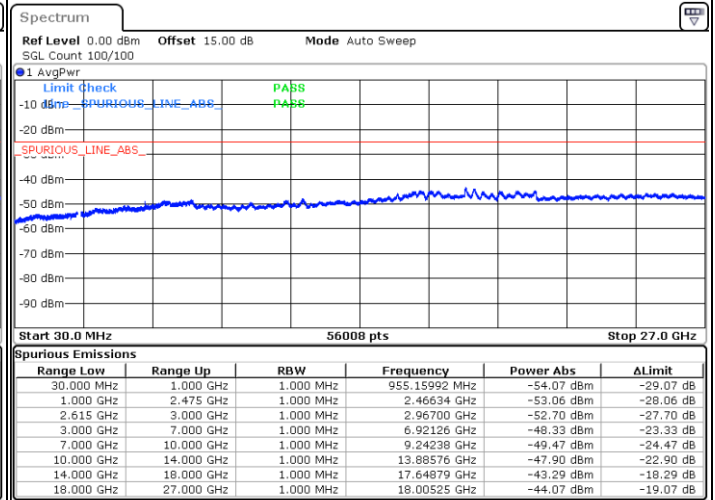

Date: 18.DEC.2021 17:41:50

LTE Band 7C / 15MHz+10MHz

QPSK

Middle Channel / 1RB0 and 1RB49

Middle Channel / 1RB74 and 1RB0

Date: 18.DEC.2021 17:51:45

Date: 18.DEC.2021 17:52:52

Middle Channel / FullIRB

N/A

Date: 18.DEC.2021 17:45:59

LTE Band 7C / 15MHz+10MHz

QPSK

Highest Channel / 1RB0 and 1RB49

Highest Channel / 1RB74 and 1RB0

Date: 18.DEC.2021 18:11:11

Date: 18.DEC.2021 18:05:35

Highest Channel / FullIRB

N/A

Date: 18.DEC.2021 18:12:19

LTE Band 7C / 15MHz+15MHz

QPSK

Lowest Channel / 1RB0 and 1RB74

Lowest Channel / 1RB74 and 1RB0

Date: 18.DEC.2021 16:32:37

Date: 18.DEC.2021 16:31:27

Lowest Channel / FullIRB

N/A

Date: 18.DEC.2021 16:38:23

LTE Band 7C / 15MHz+15MHz

QPSK

Middle Channel / 1RB0 and 1RB74

Middle Channel / 1RB74 and 1RB0