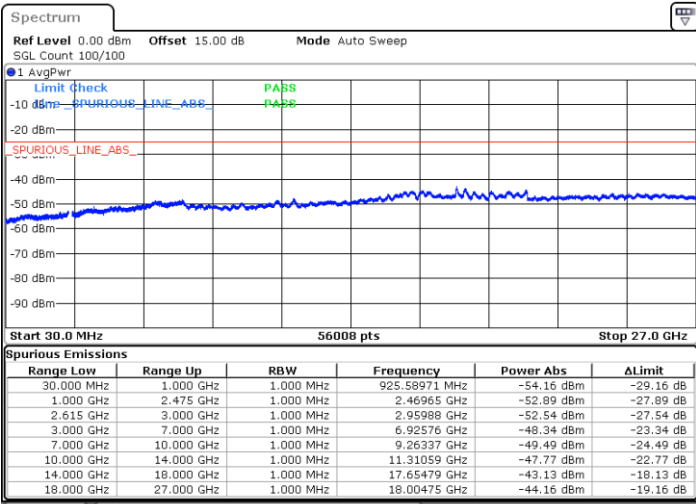

N/A

Date: 18.DEC.2021 14:20:23

LTE Band 7C / 10MHz+20MHz

16QAM

Lowest Channel / 1RB0 and 1RB99

Lowest Channel / 1RB49 and 1RB0

Date: 18.DEC.2021 11:50:11

Date: 18.DEC.2021 11:46:45

Lowest Channel / FullIRB

N/A

Date: 18.DEC.2021 11:53:38

LTE Band 7C / 10MHz+20MHz

16QAM

MiddleChannel / 1RB0 and 1RB99

Middle Channel / 1RB49 and 1RB0

Date: 18.DEC.2021 12:03:46

Date: 18.DEC.2021 12:07:13

Middle Channel / FullIRB

N/A

Date: 18.DEC.2021 12:00:18

LTE Band 7C / 10MHz+20MHz

16QAM

Highest Channel / 1RB0 and 1RB99

Highest Channel / 1RB49 and 1RB0

Date: 18.DEC.2021 12:24:37

Date: 18.DEC.2021 12:21:10

Highest Channel / FullIRB

N/A

Date: 18.DEC.2021 12:28:06

LTE Band 7C / 15MHz+10MHz

16QAM

Lowest Channel / 1RB0 and 1RB49