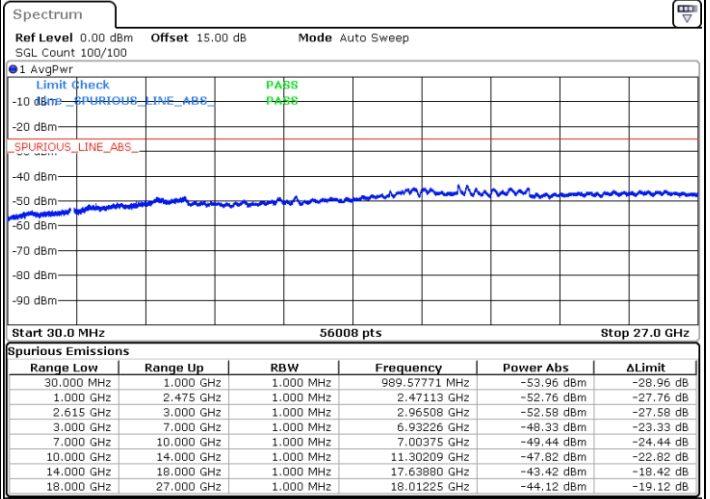

Middle Channel / FullIRB

N/A

Date: 18.DEC.2021 14:51:33

LTE Band 7C / 20MHz+10MHz

QPSK

Highest Channel / 1RB0 and 1RB49

Highest Channel / 1RB99 and 1RB0

Date: 18.DEC.2021 15:17:28

Date: 18.DEC.2021 15:11:42

Highest Channel / FullIRB

N/A

Date: 18.DEC.2021 15:18:37

LTE Band 7C / 20MHz+15MHz

QPSK

Lowest Channel / 1RB0 and 1RB74

Lowest Channel / 1RB99 and 1RB0

Date: 18.DEC.2021 15:36:09

Date: 18.DEC.2021 15:35:00

Lowest Channel / FullIRB

N/A

Date: 18.DEC.2021 15:41:56

LTE Band 7C / 20MHz+15MHz

QPSK

MiddleChannel / 1RB0 and 1RB74