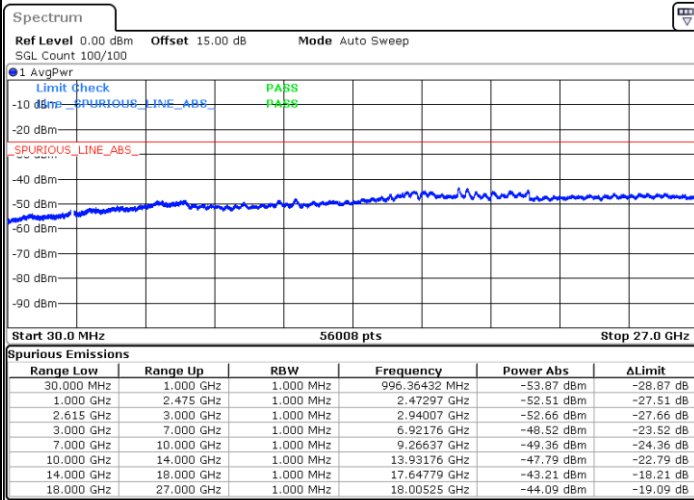

Date: 18.DEC.2021 17:41:50

LTE Band 7C / 15MHz+10MHz

QPSK

Middle Channel / 1RB0 and 1RB49

Middle Channel / 1RB74 and 1RB0

Date: 18.DEC.2021 17:51:45

Date: 18.DEC.2021 17:52:52

Middle Channel / FullIRB

N/A

Date: 18.DEC.2021 17:45:59

LTE Band 7C / 15MHz+10MHz

QPSK

Highest Channel / 1RB0 and 1RB49

Highest Channel / 1RB74 and 1RB0

Date: 18.DEC.2021 18:11:11

Date: 18.DEC.2021 18:05:35

Highest Channel / FullIRB

N/A

Date: 18.DEC.2021 18:12:19

LTE Band 7C / 15MHz+15MHz

QPSK

Lowest Channel / 1RB0 and 1RB74

Lowest Channel / 1RB74 and 1RB0

Date: 18.DEC.2021 16:32:37

Date: 18.DEC.2021 16:31:27

Lowest Channel / FullIRB

N/A

Date: 18.DEC.2021 16:38:23

LTE Band 7C / 15MHz+15MHz

QPSK

Middle Channel / 1RB0 and 1RB74

Middle Channel / 1RB74 and 1RB0