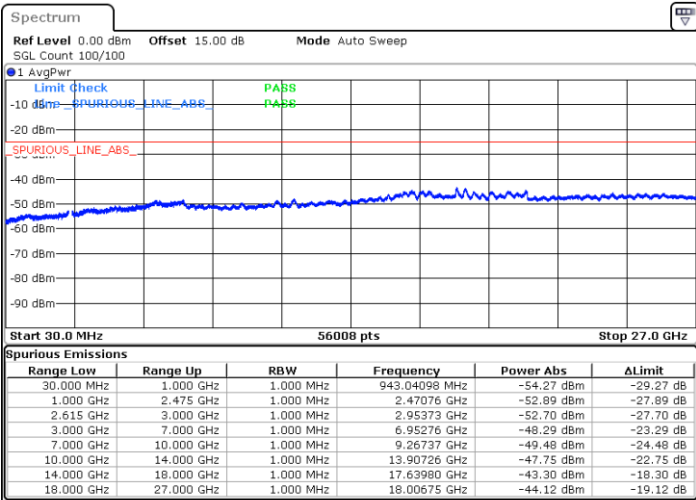

Lowest Channel / 1RB74 and 1RB0

Date: 18.DEC.2021 17:37:20

Date: 18.DEC.2021 17:33:59

Lowest Channel / FullIRB

N/A

Date: 18.DEC.2021 17:40:43

LTE Band 7C / 15MHz+10MHz

16QAM

Middle Channel / 1RB0 and 1RB49

Middle Channel / 1RB74 and 1RB0

Date: 18.DEC.2021 17:50:38

Date: 18.DEC.2021 17:53:59

Middle Channel / FullIRB

N/A

Date: 18.DEC.2021 17:47:06

LTE Band 7C / 15MHz+10MHz

16QAM

Highest Channel / 1RB0 and 1RB49

Highest Channel / 1RB74 and 1RB0

Date: 18.DEC.2021 18:10:04

Date: 18.DEC.2021 18:06:42

Highest Channel / FullIRB

N/A

Date: 18.DEC.2021 18:13:26

LTE Band 7C / 15MHz+15MHz

16QAM

Lowest Channel / 1RB0 and 1RB74

Lowest Channel / 1RB74 and 1RB0

Date: 18.DEC.2021 16:33:46

Date: 18.DEC.2021 16:30:18

Lowest Channel / FullIRB

N/A