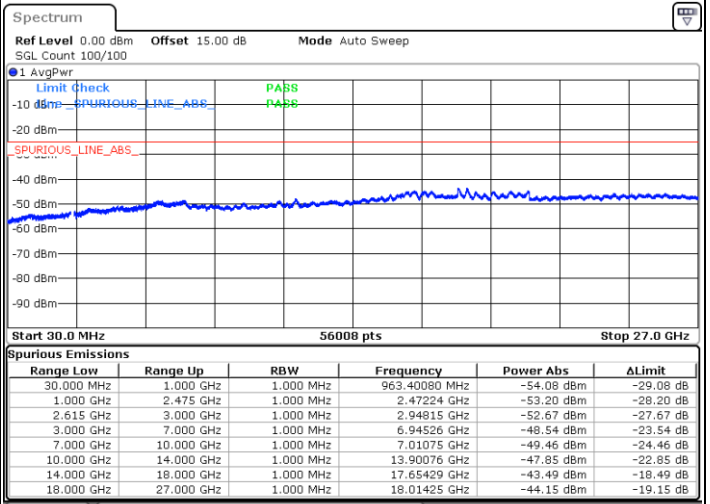

N/A

Date: 18.DEC.2021 14:20:23

LTE Band 7C / 10MHz+20MHz

16QAM

Lowest Channel / 1RB0 and 1RB99

Lowest Channel / 1RB49 and 1RB0

Date: 18.DEC.2021 11:50:11

Date: 18.DEC.2021 11:46:45

Lowest Channel / FullIRB

N/A

Date: 18.DEC.2021 11:53:38

LTE Band 7C / 10MHz+20MHz

16QAM

MiddleChannel / 1RB0 and 1RB99

Middle Channel / 1RB49 and 1RB0

Date: 18.DEC.2021 12:03:46

Date: 18.DEC.2021 12:07:13

Middle Channel / FullIRB

N/A

Date: 18.DEC.2021 12:00:18

LTE Band 7C / 10MHz+20MHz

16QAM

Highest Channel / 1RB0 and 1RB99

Highest Channel / 1RB49 and 1RB0

Date: 18.DEC.2021 12:24:37

Date: 18.DEC.2021 12:21:10

Highest Channel / FullIRB

N/A

Date: 18.DEC.2021 12:28:06

LTE Band 7C / 15MHz+10MHz

16QAM

Lowest Channel / 1RB0 and 1RB49