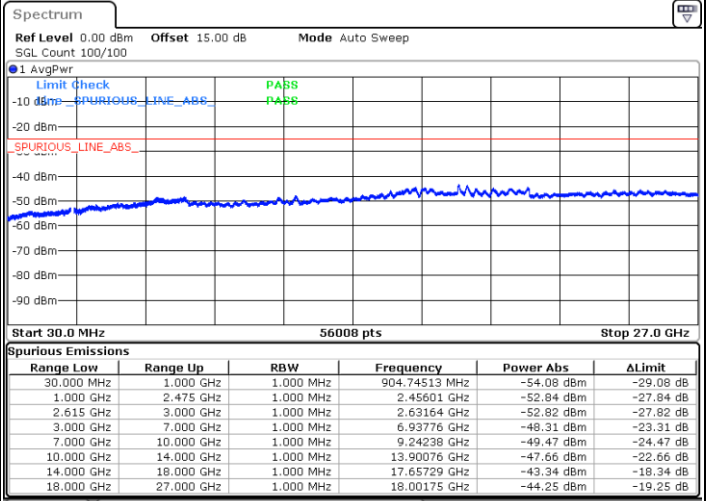

LTE Band 7C / 15MHz+10MHz

QPSK

Lowest Channel / 1RB0 and 1RB49

Lowest Channel / 1RB74 and 1RB0

Date: 18.DEC.2021 17:36:13

Date: 18.DEC.2021 17:35:06

Lowest Channel / FullIRB

N/A

Date: 18.DEC.2021 17:41:50

LTE Band 7C / 15MHz+10MHz

QPSK

Middle Channel / 1RB0 and 1RB49

Middle Channel / 1RB74 and 1RB0

Date: 18.DEC.2021 17:51:45

Date: 18.DEC.2021 17:52:52

Middle Channel / FullIRB

N/A

Date: 18.DEC.2021 17:45:59

LTE Band 7C / 15MHz+10MHz

QPSK

Highest Channel / 1RB0 and 1RB49

Highest Channel / 1RB74 and 1RB0

Date: 18.DEC.2021 18:11:11

Date: 18.DEC.2021 18:05:35

Highest Channel / FullIRB

N/A

Date: 18.DEC.2021 18:12:19

LTE Band 7C / 15MHz+15MHz

QPSK

Lowest Channel / 1RB0 and 1RB74

Lowest Channel / 1RB74 and 1RB0

Date: 18.DEC.2021 16:32:37