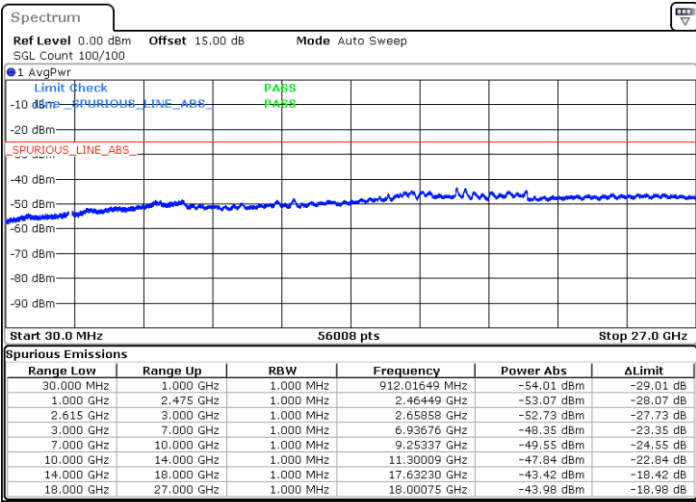

Lowest Channel / 1RB0 and 1RB99

Lowest Channel / 1RB74 and 1RB0

Date: 18.DEC.2021 12:46:10

Date: 18.DEC.2021 12:45:01

Lowest Channel / FullIRB

N/A

Date: 18.DEC.2021 12:51:56

LTE Band 7C / 15MHz+20MHz

LTE Band 7C / 15MHz+20MHz

QPSK

Highest Channel / 1RB0 and 1RB99

Highest Channel / 1RB74 and 1RB0

Date: 18.DEC.2021 13:22:15

Date: 18.DEC.2021 13:16:29

Highest Channel / FullIRB

N/A

Date: 18.DEC.2021 13:23:25

LTE Band 7C / 20MHz+10MHz

QPSK

Lowest Channel / 1RB0 and 1RB49

Lowest Channel / 1RB99 and 1RB0

Date: 18.DEC.2021 14:41:05

Date: 18.DEC.2021 14:39:56

Lowest Channel / FullIRB