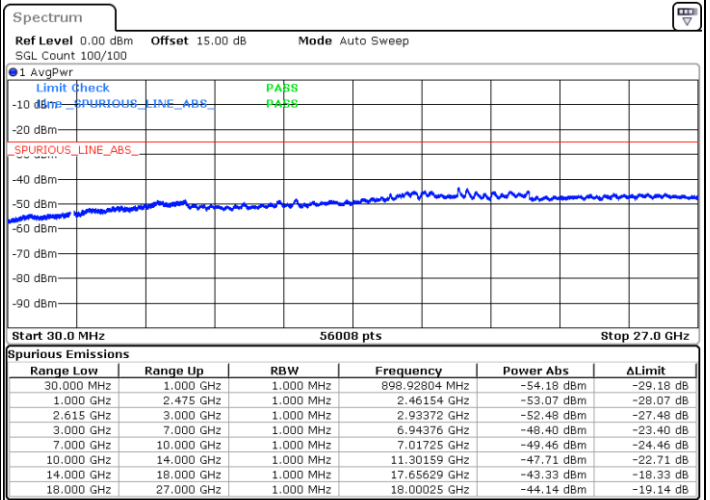

Lowest Channel / 1RB74 and 1RB0

Date: 18.DEC.2021 17:37:20

Date: 18.DEC.2021 17:33:59

Lowest Channel / FullIRB

N/A

Date: 18.DEC.2021 17:40:43

LTE Band 7C / 15MHz+10MHz

16QAM

Middle Channel / 1RB0 and 1RB49

Middle Channel / 1RB74 and 1RB0

Date: 18.DEC.2021 17:50:38

Date: 18.DEC.2021 17:53:59

Middle Channel / FullIRB

N/A

Date: 18.DEC.2021 17:47:06

LTE Band 7C / 15MHz+10MHz

16QAM

Highest Channel / 1RB0 and 1RB49

Highest Channel / 1RB74 and 1RB0

Date: 18.DEC.2021 18:10:04

Date: 18.DEC.2021 18:06:42

Highest Channel / FullIRB

N/A

Date: 18.DEC.2021 18:13:26

LTE Band 7C / 15MHz+15MHz

16QAM

Lowest Channel / 1RB0 and 1RB74

Lowest Channel / 1RB74 and 1RB0

Date: 18.DEC.2021 16:33:46

Date: 18.DEC.2021 16:30:18

Lowest Channel / FullIRB

N/A