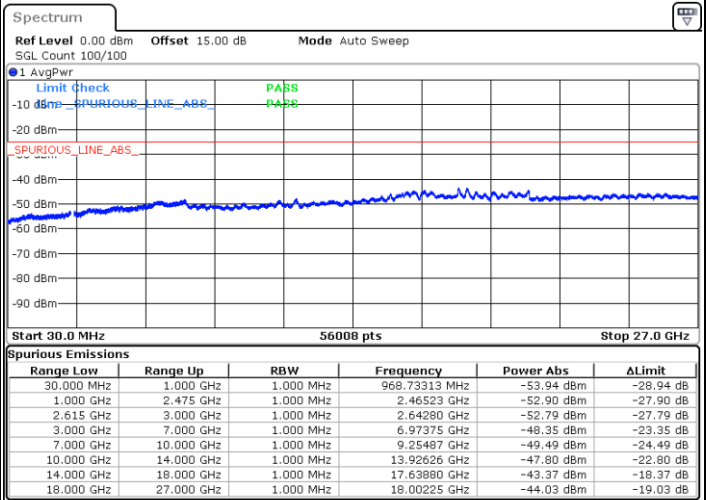

LTE Band 7C / 15MHz+15MHz

16QAM

Lowest Channel / 1RB0 and 1RB74

Lowest Channel / 1RB74 and 1RB0

Date: 18.DEC.2021 16:33:46

Date: 18.DEC.2021 16:30:18

Lowest Channel / FullIRB

N/A

Date: 18.DEC.2021 16:37:14

LTE Band 7C / 15MHz+15MHz

16QAM

Middle Channel / 1RB0 and 1RB74

Middle Channel / 1RB74 and 1RB0

Date: 18.DEC.2021 16:47:23

Date: 18.DEC.2021 16:50:50

Middle Channel / FullIRB

N/A

Date: 18.DEC.2021 16:43:55

LTE Band 7C / 15MHz+15MHz

16QAM

Highest Channel / 1RB0 and 1RB74

Highest Channel / 1RB74 and 1RB0

Date: 18.DEC.2021 17:06:46

Date: 18.DEC.2021 17:03:18