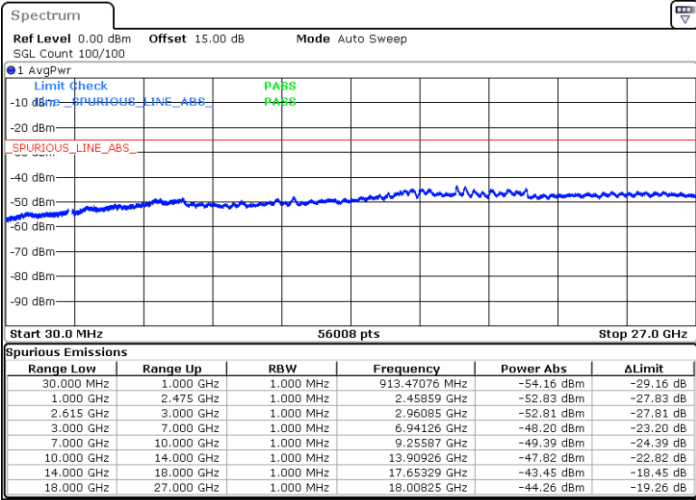

Date: 18.DEC.2021 12:24:37

Date: 18.DEC.2021 12:21:10

Highest Channel / FullIRB

N/A

Date: 18.DEC.2021 12:28:06

LTE Band 7C / 15MHz+10MHz

16QAM

Lowest Channel / 1RB0 and 1RB49

Lowest Channel / 1RB74 and 1RB0

Date: 18.DEC.2021 17:37:20

Date: 18.DEC.2021 17:33:59

Lowest Channel / FullIRB

N/A

Date: 18.DEC.2021 17:40:43

LTE Band 7C / 15MHz+10MHz

16QAM

Middle Channel / 1RB0 and 1RB49

Middle Channel / 1RB74 and 1RB0

Date: 18.DEC.2021 17:50:38

Date: 18.DEC.2021 17:53:59

Middle Channel / FullIRB

N/A

Date: 18.DEC.2021 17:47:06

LTE Band 7C / 15MHz+10MHz

16QAM

Highest Channel / 1RB0 and 1RB49

Highest Channel / 1RB74 and 1RB0

Date: 18.DEC.2021 18:10:04

Date: 18.DEC.2021 18:06:42

Highest Channel / FullIRB

N/A

Date: 18.DEC.2021 18:13:26