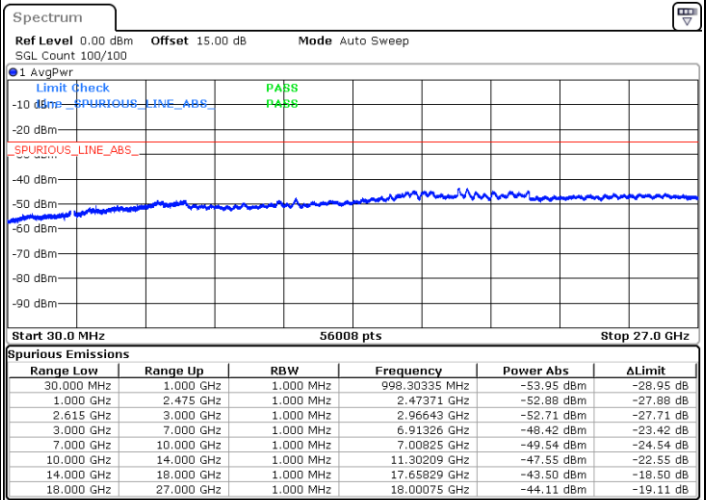

Date: 18.DEC.2021 15:11:42

Highest Channel / FullIRB

N/A

Date: 18.DEC.2021 15:18:37

LTE Band 7C / 20MHz+15MHz

QPSK

Lowest Channel / 1RB0 and 1RB74

Lowest Channel / 1RB99 and 1RB0

Date: 18.DEC.2021 15:36:09

Date: 18.DEC.2021 15:35:00

Lowest Channel / FullIRB

N/A

Date: 18.DEC.2021 15:41:56

LTE Band 7C / 20MHz+15MHz

QPSK

MiddleChannel / 1RB0 and 1RB74

Middle Channel / 1RB99 and 1RB0

Date: 18.DEC.2021 15:52:06

Date: 18.DEC.2021 15:53:16

Middle Channel / FullIRB

N/A

Date: 18.DEC.2021 15:46:19

LTE Band 7C / 20MHz+15MHz

QPSK

Highest Channel / 1RB0 and 1RB74

Highest Channel / 1RB99 and 1RB0

Date: 18.DEC.2021 16:11:30

Date: 18.DEC.2021 16:05:44

Highest Channel / FullIRB

N/A

Date: 18.DEC.2021 16:12:39

LTE Band 7C / 20MHz+20MHz