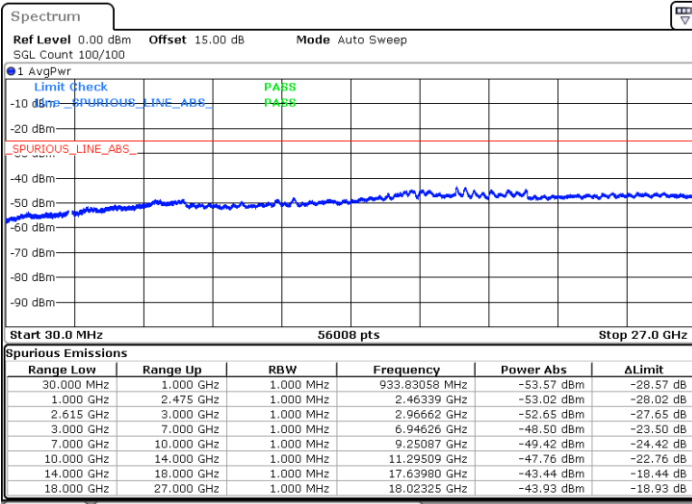

LTE Band 7C / 15MHz+15MHz

16QAM

Lowest Channel / 1RB0 and 1RB74

Lowest Channel / 1RB74 and 1RB0

Date: 18.DEC.2021 16:33:46

Date: 18.DEC.2021 16:30:18

Lowest Channel / FullIRB

N/A

Date: 18.DEC.2021 16:37:14

LTE Band 7C / 15MHz+15MHz

16QAM

Middle Channel / 1RB0 and 1RB74

Middle Channel / 1RB74 and 1RB0

Date: 18.DEC.2021 16:47:23

Date: 18.DEC.2021 16:50:50

Middle Channel / FullIRB

N/A

Date: 18.DEC.2021 16:43:55

LTE Band 7C / 15MHz+15MHz

16QAM

Highest Channel / 1RB0 and 1RB74

Highest Channel / 1RB74 and 1RB0

Date: 18.DEC.2021 17:06:46

Date: 18.DEC.2021 17:03:18