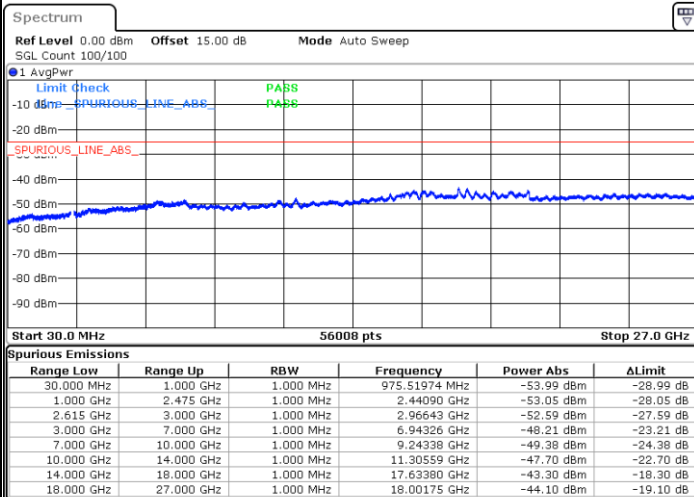

Date: 18.DEC.2021 17:41:50

LTE Band 7C / 15MHz+10MHz

QPSK

Middle Channel / 1RB0 and 1RB49

Middle Channel / 1RB74 and 1RB0

Date: 18.DEC.2021 17:51:45

Date: 18.DEC.2021 17:52:52

Middle Channel / FullIRB

N/A

Date: 18.DEC.2021 17:45:59

LTE Band 7C / 15MHz+10MHz

QPSK

Highest Channel / 1RB0 and 1RB49

Highest Channel / 1RB74 and 1RB0

Date: 18.DEC.2021 18:11:11

Date: 18.DEC.2021 18:05:35

Highest Channel / FullIRB

N/A

Date: 18.DEC.2021 18:12:19

LTE Band 7C / 15MHz+15MHz

QPSK

Lowest Channel / 1RB0 and 1RB74

Lowest Channel / 1RB74 and 1RB0

Date: 18.DEC.2021 16:32:37

Date: 18.DEC.2021 16:31:27

Lowest Channel / FullIRB

N/A

Date: 18.DEC.2021 16:38:23

LTE Band 7C / 15MHz+15MHz

QPSK

Middle Channel / 1RB0 and 1RB74

Middle Channel / 1RB74 and 1RB0