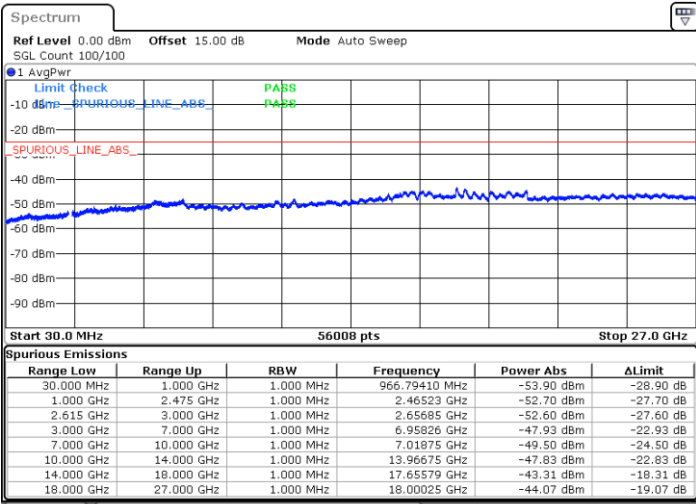

Lowest Channel / 1RB0 and 1RB99

Lowest Channel / 1RB74 and 1RB0

Date: 18.DEC.2021 12:46:10

Date: 18.DEC.2021 12:45:01

Lowest Channel / FullIRB

N/A

Date: 18.DEC.2021 12:51:56

LTE Band 7C / 15MHz+20MHz

QPSK

Middle Channel / 1RB0 and 1RB99

Middle Channel / 1RB74 and 1RB0

Date: 18.DEC.2021 13:02:06

Date: 18.DEC.2021 13:03:15

Middle Channel / FullIRB

N/A

Date: 18.DEC.2021 12:56:19

LTE Band 7C / 15MHz+20MHz

QPSK

Highest Channel / 1RB0 and 1RB99

Highest Channel / 1RB74 and 1RB0

Date: 18.DEC.2021 13:22:15

Date: 18.DEC.2021 13:16:29

Highest Channel / FullIRB

N/A

Date: 18.DEC.2021 13:23:25

LTE Band 7C / 20MHz+10MHz

QPSK

Lowest Channel / 1RB0 and 1RB49

Lowest Channel / 1RB99 and 1RB0

Date: 18.DEC.2021 14:41:05

Date: 18.DEC.2021 14:39:56

Lowest Channel / FullIRB