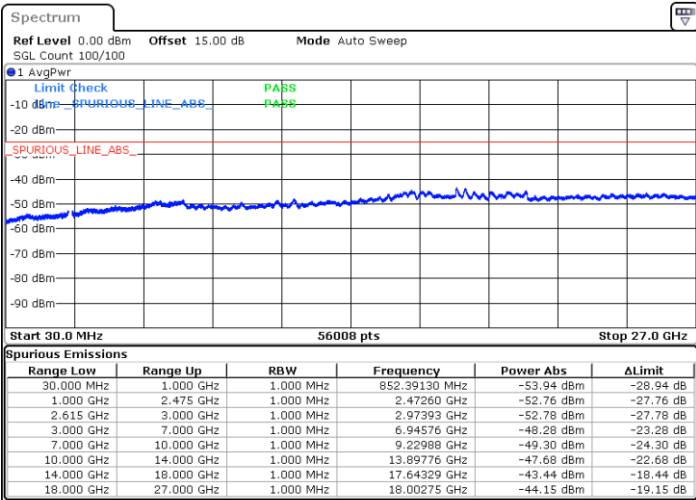

N/A

Date: 18.DEC.2021 17:45:59

LTE Band 7C / 15MHz+10MHz

QPSK

Highest Channel / 1RB0 and 1RB49

Highest Channel / 1RB74 and 1RB0

Date: 18.DEC.2021 18:11:11

Date: 18.DEC.2021 18:05:35

Highest Channel / FullIRB

N/A

Date: 18.DEC.2021 18:12:19

LTE Band 7C / 15MHz+15MHz

QPSK

Lowest Channel / 1RB0 and 1RB74

Lowest Channel / 1RB74 and 1RB0

Date: 18.DEC.2021 16:32:37

Date: 18.DEC.2021 16:31:27

Lowest Channel / FullIRB

N/A

Date: 18.DEC.2021 16:38:23

LTE Band 7C / 15MHz+15MHz

QPSK

Middle Channel / 1RB0 and 1RB74

Middle Channel / 1RB74 and 1RB0

Date: 18.DEC.2021 16:48:32

Date: 18.DEC.2021 16:49:41

Middle Channel / FullIRB

N/A

Date: 18.DEC.2021 16:42:46

LTE Band 7C / 15MHz+15MHz

QPSK

Highest Channel / 1RB0 and 1RB74