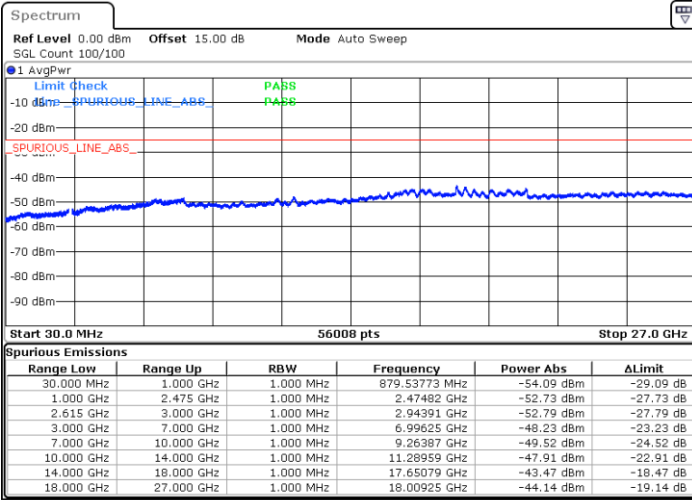

Date: 18.DEC.2021 13:53:20

LTE Band 7C / 20MHz+20MHz

QPSK

Highest Channel / 1RB0 and 1RB99

Highest Channel / 1RB99 and 1RB0

Date: 18.DEC.2021 14:19:13

Date: 18.DEC.2021 14:13:27

Highest Channel / FullIRB

N/A

Date: 18.DEC.2021 14:20:23

LTE Band 7C / 10MHz+20MHz

16QAM

Lowest Channel / 1RB0 and 1RB99

Lowest Channel / 1RB49 and 1RB0

Date: 18.DEC.2021 11:50:11

Date: 18.DEC.2021 11:46:45

Lowest Channel / FullIRB

N/A

Date: 18.DEC.2021 11:53:38

LTE Band 7C / 10MHz+20MHz

16QAM

MiddleChannel / 1RB0 and 1RB99

Middle Channel / 1RB49 and 1RB0

Date: 18.DEC.2021 12:03:46

Date: 18.DEC.2021 12:07:13

Middle Channel / FullIRB

N/A

Date: 18.DEC.2021 12:00:18

LTE Band 7C / 10MHz+20MHz

16QAM

Highest Channel / 1RB0 and 1RB99

Highest Channel / 1RB49 and 1RB0