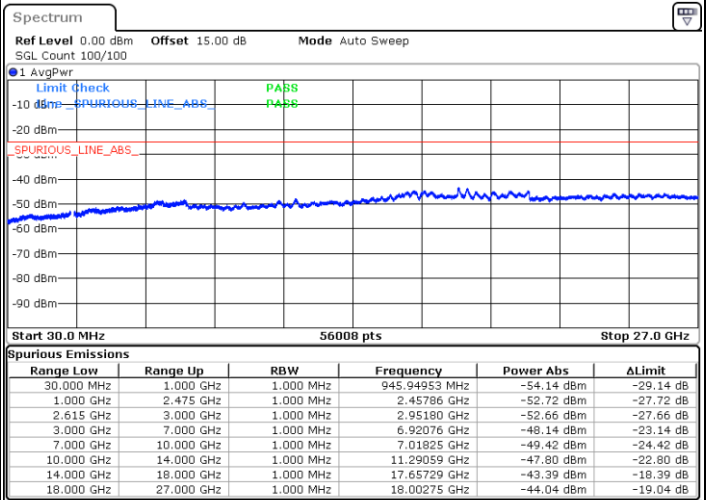

Lowest Channel / FullIRB

N/A

Date: 18.DEC.2021 11:53:38

LTE Band 7C / 10MHz+20MHz

16QAM

MiddleChannel / 1RB0 and 1RB99

Middle Channel / 1RB49 and 1RB0

Date: 18.DEC.2021 12:03:46

Date: 18.DEC.2021 12:07:13

Middle Channel / FullIRB

N/A

Date: 18.DEC.2021 12:00:18

LTE Band 7C / 10MHz+20MHz

16QAM

Highest Channel / 1RB0 and 1RB99

Highest Channel / 1RB49 and 1RB0

Date: 18.DEC.2021 12:24:37

Date: 18.DEC.2021 12:21:10

Highest Channel / FullIRB

N/A

Date: 18.DEC.2021 12:28:06

LTE Band 7C / 15MHz+10MHz

16QAM

Lowest Channel / 1RB0 and 1RB49

Lowest Channel / 1RB74 and 1RB0

Date: 18.DEC.2021 17:37:20

Date: 18.DEC.2021 17:33:59

Lowest Channel / FullIRB

N/A

Date: 18.DEC.2021 17:40:43

LTE Band 7C / 15MHz+10MHz

16QAM