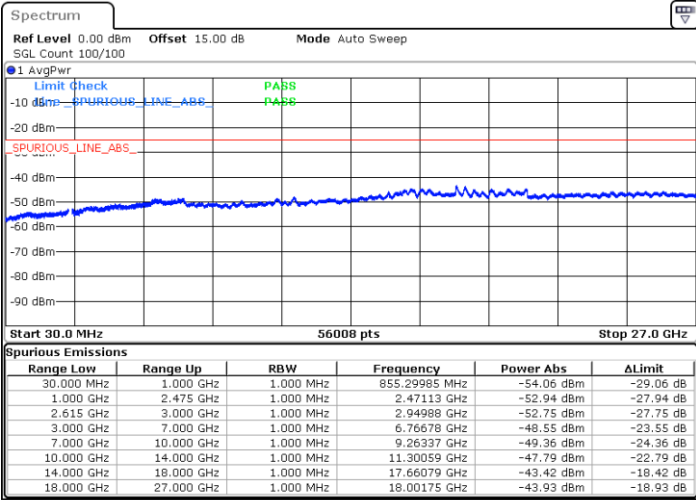

LTE Band 7C / 15MHz+10MHz

QPSK

Lowest Channel / 1RB0 and 1RB49

Lowest Channel / 1RB74 and 1RB0

Date: 18.DEC.2021 17:36:13

Date: 18.DEC.2021 17:35:06

Lowest Channel / FullIRB

N/A

Date: 18.DEC.2021 17:41:50

LTE Band 7C / 15MHz+10MHz

QPSK

Middle Channel / 1RB0 and 1RB49

Middle Channel / 1RB74 and 1RB0

Date: 18.DEC.2021 17:51:45

Date: 18.DEC.2021 17:52:52

Middle Channel / FullIRB

N/A

Date: 18.DEC.2021 17:45:59

LTE Band 7C / 15MHz+10MHz

QPSK

Highest Channel / 1RB0 and 1RB49

Highest Channel / 1RB74 and 1RB0

Date: 18.DEC.2021 18:11:11

Date: 18.DEC.2021 18:05:35