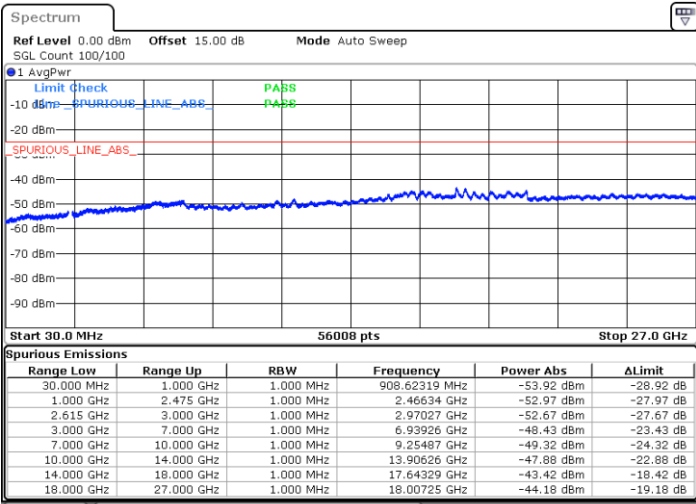

Date: 18.DEC.2021 13:23:25

LTE Band 7C / 20MHz+10MHz

QPSK

Lowest Channel / 1RB0 and 1RB49

Lowest Channel / 1RB99 and 1RB0

Date: 18.DEC.2021 14:41:05

Date: 18.DEC.2021 14:39:56

Lowest Channel / FullIRB

N/A

Date: 18.DEC.2021 14:47:10

LTE Band 7C / 20MHz+10MHz

QPSK

Middle Channel / 1RB0 and 1RB49

Middle Channel / 1RB99 and 1RB0

Date: 18.DEC.2021 14:57:20

Date: 18.DEC.2021 14:58:29

Middle Channel / FullIRB

N/A

Date: 18.DEC.2021 14:51:33

LTE Band 7C / 20MHz+10MHz

QPSK

Highest Channel / 1RB0 and 1RB49

Highest Channel / 1RB99 and 1RB0

Date: 18.DEC.2021 15:17:28

Date: 18.DEC.2021 15:11:42

Highest Channel / FullIRB

N/A

Date: 18.DEC.2021 15:18:37

LTE Band 7C / 20MHz+15MHz

QPSK

Lowest Channel / 1RB0 and 1RB74

Lowest Channel / 1RB99 and 1RB0