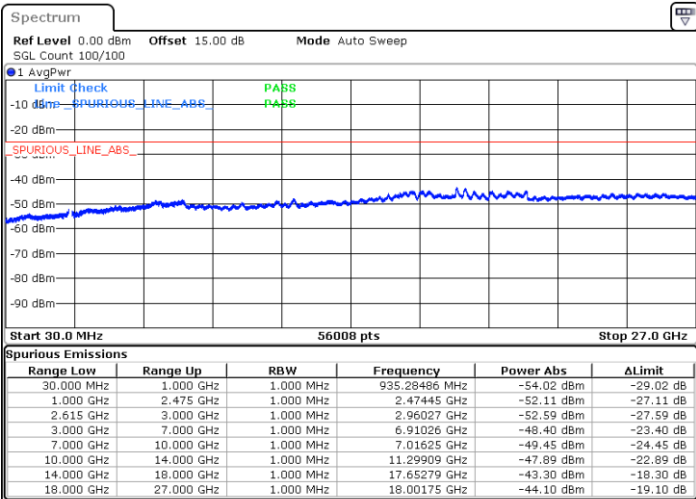

N/A

Date: 18.DEC.2021 17:45:59

LTE Band 7C / 15MHz+10MHz

QPSK

Highest Channel / 1RB0 and 1RB49

Highest Channel / 1RB74 and 1RB0

Date: 18.DEC.2021 18:11:11

Date: 18.DEC.2021 18:05:35

Highest Channel / FullIRB

N/A

Date: 18.DEC.2021 18:12:19

LTE Band 7C / 15MHz+15MHz

QPSK

Lowest Channel / 1RB0 and 1RB74

Lowest Channel / 1RB74 and 1RB0

Date: 18.DEC.2021 16:32:37

Date: 18.DEC.2021 16:31:27

Lowest Channel / FullIRB

N/A

Date: 18.DEC.2021 16:38:23

LTE Band 7C / 15MHz+15MHz

QPSK

Middle Channel / 1RB0 and 1RB74

Middle Channel / 1RB74 and 1RB0

Date: 18.DEC.2021 16:48:32

Date: 18.DEC.2021 16:49:41

Middle Channel / FullIRB

N/A

Date: 18.DEC.2021 16:42:46

LTE Band 7C / 15MHz+15MHz

QPSK

Highest Channel / 1RB0 and 1RB74