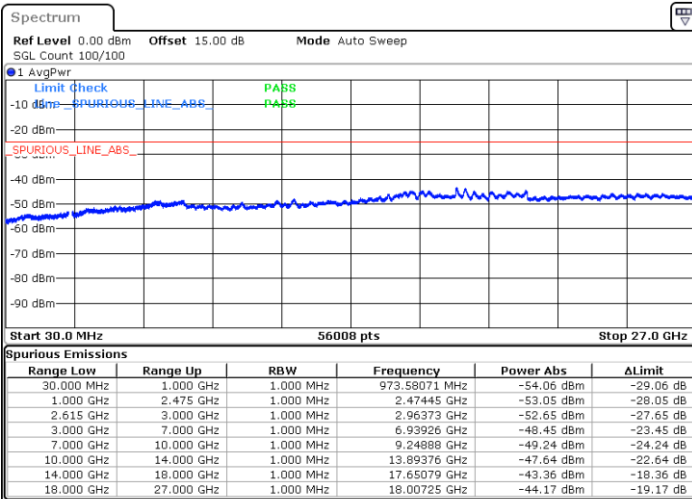

LTE Band 7C / 15MHz+20MHz

QPSK

Highest Channel / 1RB0 and 1RB99

Highest Channel / 1RB74 and 1RB0

Date: 18.DEC.2021 13:22:15

Date: 18.DEC.2021 13:16:29

Highest Channel / FullIRB

N/A

Date: 18.DEC.2021 13:23:25

LTE Band 7C / 20MHz+10MHz

QPSK

Lowest Channel / 1RB0 and 1RB49

Lowest Channel / 1RB99 and 1RB0

Date: 18.DEC.2021 14:41:05

Date: 18.DEC.2021 14:39:56

Lowest Channel / FullIRB

N/A

Date: 18.DEC.2021 14:47:10

LTE Band 7C / 20MHz+10MHz

QPSK

Middle Channel / 1RB0 and 1RB49

Middle Channel / 1RB99 and 1RB0

Date: 18.DEC.2021 14:57:20

Date: 18.DEC.2021 14:58:29

Middle Channel / FullIRB

N/A

Date: 18.DEC.2021 14:51:33

LTE Band 7C / 20MHz+10MHz

QPSK

Highest Channel / 1RB0 and 1RB49

Highest Channel / 1RB99 and 1RB0

Date: 18.DEC.2021 15:17:28