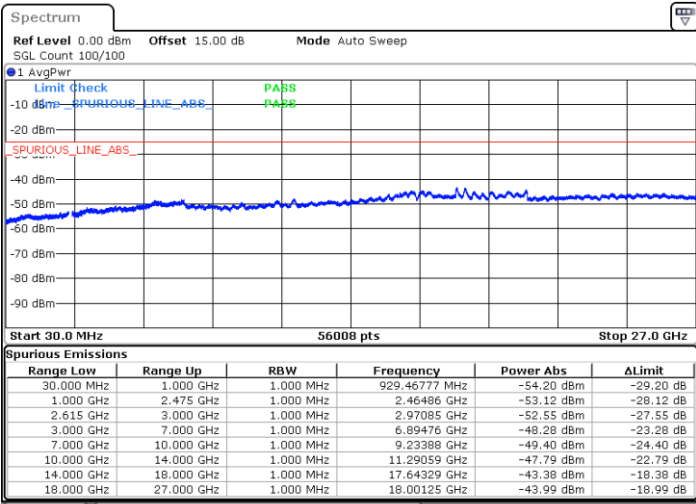

Date: 18.DEC.2021 13:23:25

LTE Band 7C / 20MHz+10MHz

QPSK

Lowest Channel / 1RB0 and 1RB49

Lowest Channel / 1RB99 and 1RB0

Date: 18.DEC.2021 14:41:05

Date: 18.DEC.2021 14:39:56

Lowest Channel / FullIRB

N/A

Date: 18.DEC.2021 14:47:10

LTE Band 7C / 20MHz+10MHz

QPSK

Middle Channel / 1RB0 and 1RB49

Middle Channel / 1RB99 and 1RB0

Date: 18.DEC.2021 14:57:20

Date: 18.DEC.2021 14:58:29

Middle Channel / FullIRB

N/A

Date: 18.DEC.2021 14:51:33

LTE Band 7C / 20MHz+10MHz

QPSK

Highest Channel / 1RB0 and 1RB49

Highest Channel / 1RB99 and 1RB0

Date: 18.DEC.2021 15:17:28

Date: 18.DEC.2021 15:11:42

Highest Channel / FullIRB

N/A

Date: 18.DEC.2021 15:18:37

LTE Band 7C / 20MHz+15MHz

QPSK

Lowest Channel / 1RB0 and 1RB74

Lowest Channel / 1RB99 and 1RB0