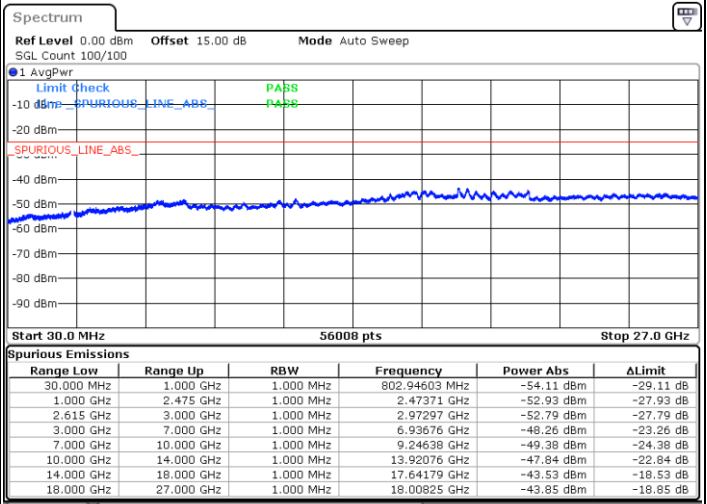

Lowest Channel / FullIRB

N/A

Date: 18.DEC.2021 11:53:38

LTE Band 7C / 10MHz+20MHz

16QAM

MiddleChannel / 1RB0 and 1RB99

Middle Channel / 1RB49 and 1RB0

Date: 18.DEC.2021 12:03:46

Date: 18.DEC.2021 12:07:13

Middle Channel / FullIRB

N/A

Date: 18.DEC.2021 12:00:18

LTE Band 7C / 10MHz+20MHz

16QAM

Highest Channel / 1RB0 and 1RB99

Highest Channel / 1RB49 and 1RB0

Date: 18.DEC.2021 12:24:37

Date: 18.DEC.2021 12:21:10

Highest Channel / FullIRB

N/A

Date: 18.DEC.2021 12:28:06

LTE Band 7C / 15MHz+10MHz

16QAM

Lowest Channel / 1RB0 and 1RB49

Lowest Channel / 1RB74 and 1RB0

Date: 18.DEC.2021 17:37:20

Date: 18.DEC.2021 17:33:59

Lowest Channel / FullIRB

N/A

Date: 18.DEC.2021 17:40:43

LTE Band 7C / 15MHz+10MHz

16QAM