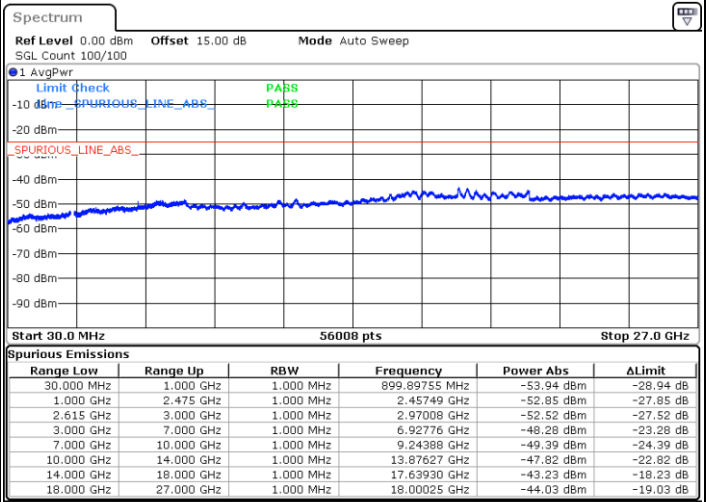

Date: 18.DEC.2021 16:31:27

Lowest Channel / FullIRB

N/A

Date: 18.DEC.2021 16:38:23

LTE Band 7C / 15MHz+15MHz

QPSK

Middle Channel / 1RB0 and 1RB74

Middle Channel / 1RB74 and 1RB0

Date: 18.DEC.2021 16:48:32

Date: 18.DEC.2021 16:49:41

Middle Channel / FullIRB

N/A

Date: 18.DEC.2021 16:42:46

LTE Band 7C / 15MHz+15MHz

QPSK

Highest Channel / 1RB0 and 1RB74

Highest Channel / 1RB74 and 1RB0

Date: 18.DEC.2021 17:07:55

Date: 18.DEC.2021 17:02:10

Highest Channel / FullIRB

N/A

Date: 18.DEC.2021 17:09:05

LTE Band 7C / 15MHz+20MHz

QPSK

Lowest Channel / 1RB0 and 1RB99

Lowest Channel / 1RB74 and 1RB0

Date: 18.DEC.2021 12:46:10

Date: 18.DEC.2021 12:45:01

Lowest Channel / FullIRB

N/A

Date: 18.DEC.2021 12:51:56

LTE Band 7C / 15MHz+20MHz