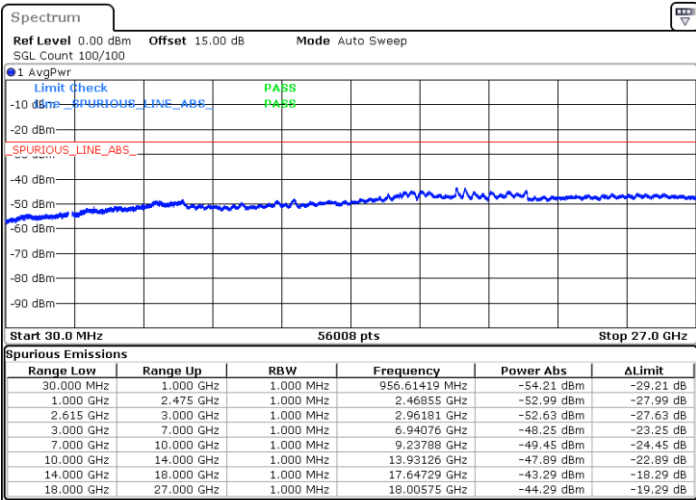

Highest Channel / 1RB0 and 1RB74

Highest Channel / 1RB99 and 1RB0

Date: 18.DEC.2021 16:11:30

Date: 18.DEC.2021 16:05:44

Highest Channel / FullIRB

N/A

Date: 18.DEC.2021 16:12:39

LTE Band 7C / 20MHz+20MHz

QPSK

Lowest Channel / 1RB0 and 1RB99

Lowest Channel / 1RB99 and 1RB0

Date: 18.DEC.2021 13:43:12

Date: 18.DEC.2021 13:42:03

Lowest Channel / FullIRB

N/A

Date: 18.DEC.2021 13:48:58

LTE Band 7C / 20MHz+20MHz

QPSK

Middle Channel / 1RB0 and 1RB99

Middle Channel / 1RB99 and 1RB0

Date: 18.DEC.2021 13:59:06

Date: 18.DEC.2021 14:00:15

Middle Channel / FullIRB

N/A

Date: 18.DEC.2021 13:53:20

LTE Band 7C / 20MHz+20MHz

QPSK

Highest Channel / 1RB0 and 1RB99

Highest Channel / 1RB99 and 1RB0

Date: 18.DEC.2021 14:19:13

Date: 18.DEC.2021 14:13:27

Highest Channel / FullIRB