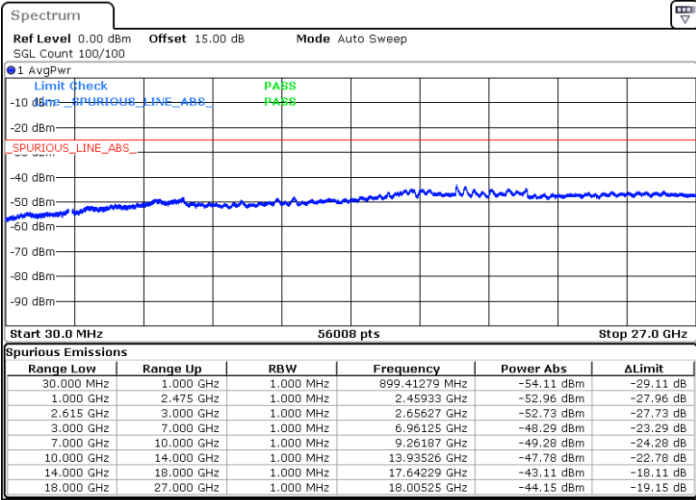

Highest Channel / FullIRB

N/A

Date: 18.DEC.2021 18:12:19

LTE Band 7C / 15MHz+15MHz

QPSK

Lowest Channel / 1RB0 and 1RB74

Lowest Channel / 1RB74 and 1RB0

Date: 18.DEC.2021 16:32:37

Date: 18.DEC.2021 16:31:27

Lowest Channel / FullIRB

N/A

Date: 18.DEC.2021 16:38:23

LTE Band 7C / 15MHz+15MHz

QPSK

Middle Channel / 1RB0 and 1RB74

Middle Channel / 1RB74 and 1RB0

Date: 18.DEC.2021 16:48:32

Date: 18.DEC.2021 16:49:41

Middle Channel / FullIRB

N/A

Date: 18.DEC.2021 16:42:46

LTE Band 7C / 15MHz+15MHz

QPSK

Highest Channel / 1RB0 and 1RB74

Highest Channel / 1RB74 and 1RB0

Date: 18.DEC.2021 17:07:55

Date: 18.DEC.2021 17:02:10

Highest Channel / FullIRB

N/A

Date: 18.DEC.2021 17:09:05

LTE Band 7C / 15MHz+20MHz

QPSK