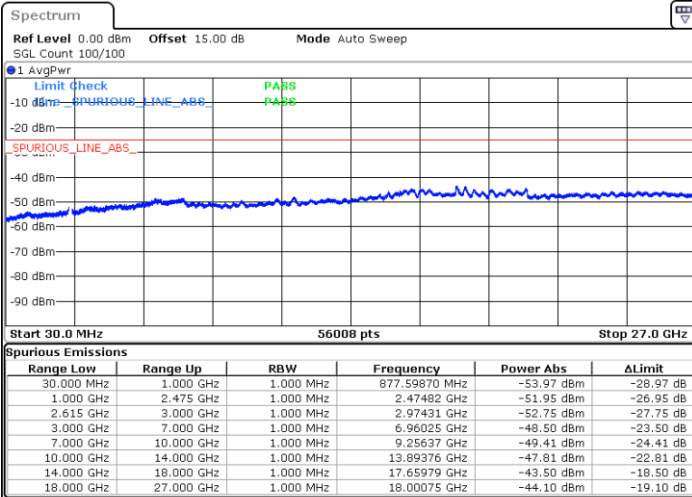

Highest Channel / 1RB0 and 1RB74

Highest Channel / 1RB99 and 1RB0

Date: 18.DEC.2021 16:11:30

Date: 18.DEC.2021 16:05:44

Highest Channel / FullIRB

N/A

Date: 18.DEC.2021 16:12:39

LTE Band 7C / 20MHz+20MHz

QPSK

Lowest Channel / 1RB0 and 1RB99

Lowest Channel / 1RB99 and 1RB0

Date: 18.DEC.2021 13:43:12

Date: 18.DEC.2021 13:42:03

Lowest Channel / FullIRB

N/A

Date: 18.DEC.2021 13:48:58

LTE Band 7C / 20MHz+20MHz

QPSK

Middle Channel / 1RB0 and 1RB99

Middle Channel / 1RB99 and 1RB0

Date: 18.DEC.2021 13:59:06

Date: 18.DEC.2021 14:00:15

Middle Channel / FullIRB

N/A

Date: 18.DEC.2021 13:53:20

LTE Band 7C / 20MHz+20MHz

QPSK

Highest Channel / 1RB0 and 1RB99

Highest Channel / 1RB99 and 1RB0

Date: 18.DEC.2021 14:19:13

Date: 18.DEC.2021 14:13:27

Highest Channel / FullIRB