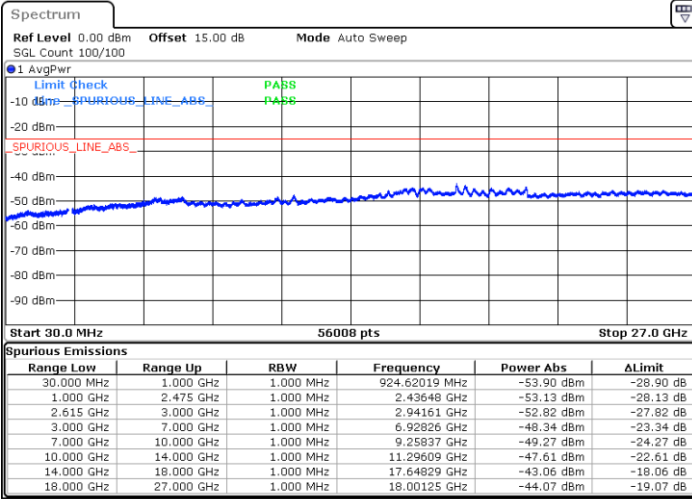

Date: 18.DEC.2021 12:24:37

Date: 18.DEC.2021 12:21:10

Highest Channel / FullIRB

N/A

Date: 18.DEC.2021 12:28:06

LTE Band 7C / 15MHz+10MHz

16QAM

Lowest Channel / 1RB0 and 1RB49

Lowest Channel / 1RB74 and 1RB0

Date: 18.DEC.2021 17:37:20

Date: 18.DEC.2021 17:33:59

Lowest Channel / FullIRB

N/A

Date: 18.DEC.2021 17:40:43

LTE Band 7C / 15MHz+10MHz

16QAM

Middle Channel / 1RB0 and 1RB49

Middle Channel / 1RB74 and 1RB0

Date: 18.DEC.2021 17:50:38

Date: 18.DEC.2021 17:53:59

Middle Channel / FullIRB

N/A

Date: 18.DEC.2021 17:47:06

LTE Band 7C / 15MHz+10MHz

16QAM

Highest Channel / 1RB0 and 1RB49

Highest Channel / 1RB74 and 1RB0

Date: 18.DEC.2021 18:10:04

Date: 18.DEC.2021 18:06:42

Highest Channel / FullIRB

N/A

Date: 18.DEC.2021 18:13:26