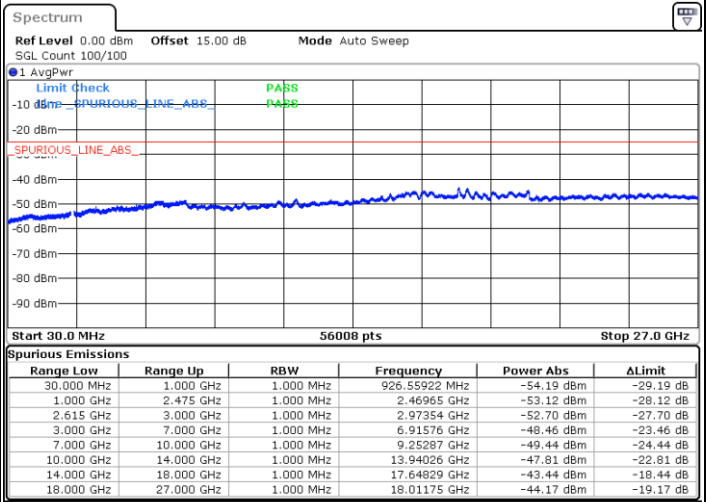

LTE Band 7C / 15MHz+20MHz

QPSK

Highest Channel / 1RB0 and 1RB99

Highest Channel / 1RB74 and 1RB0

Date: 18.DEC.2021 13:22:15

Date: 18.DEC.2021 13:16:29

Highest Channel / FullIRB

N/A

Date: 18.DEC.2021 13:23:25

LTE Band 7C / 20MHz+10MHz

QPSK

Lowest Channel / 1RB0 and 1RB49

Lowest Channel / 1RB99 and 1RB0

Date: 18.DEC.2021 14:41:05

Date: 18.DEC.2021 14:39:56

Lowest Channel / FullIRB

N/A

Date: 18.DEC.2021 14:47:10

LTE Band 7C / 20MHz+10MHz

QPSK

Middle Channel / 1RB0 and 1RB49

Middle Channel / 1RB99 and 1RB0

Date: 18.DEC.2021 14:57:20

Date: 18.DEC.2021 14:58:29

Middle Channel / FullIRB

N/A

Date: 18.DEC.2021 14:51:33

LTE Band 7C / 20MHz+10MHz

QPSK

Highest Channel / 1RB0 and 1RB49

Highest Channel / 1RB99 and 1RB0

Date: 18.DEC.2021 15:17:28