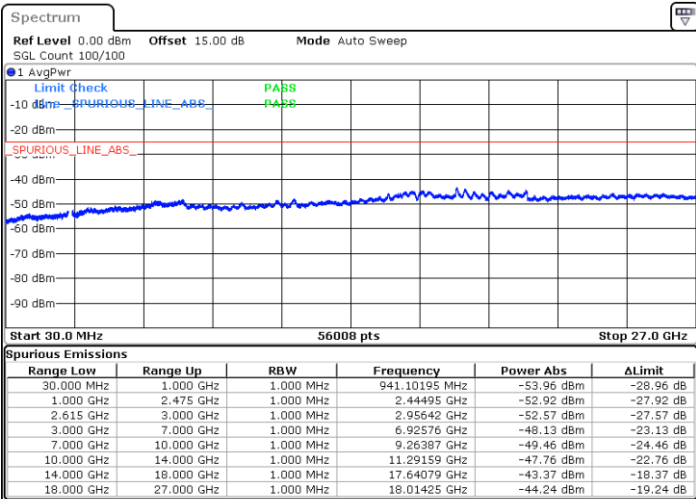

Highest Channel / 1RB0 and 1RB74

Highest Channel / 1RB99 and 1RB0

Date: 18.DEC.2021 16:11:30

Date: 18.DEC.2021 16:05:44

Highest Channel / FullIRB

N/A

Date: 18.DEC.2021 16:12:39

LTE Band 7C / 20MHz+20MHz

QPSK

Lowest Channel / 1RB0 and 1RB99

Lowest Channel / 1RB99 and 1RB0

Date: 18.DEC.2021 13:43:12

Date: 18.DEC.2021 13:42:03

Lowest Channel / FullIRB

N/A

Date: 18.DEC.2021 13:48:58

LTE Band 7C / 20MHz+20MHz

QPSK

Middle Channel / 1RB0 and 1RB99

Middle Channel / 1RB99 and 1RB0

Date: 18.DEC.2021 13:59:06

Date: 18.DEC.2021 14:00:15

Middle Channel / FullIRB

N/A

Date: 18.DEC.2021 13:53:20

LTE Band 7C / 20MHz+20MHz

QPSK

Highest Channel / 1RB0 and 1RB99

Highest Channel / 1RB99 and 1RB0

Date: 18.DEC.2021 14:19:13

Date: 18.DEC.2021 14:13:27

Highest Channel / FullIRB