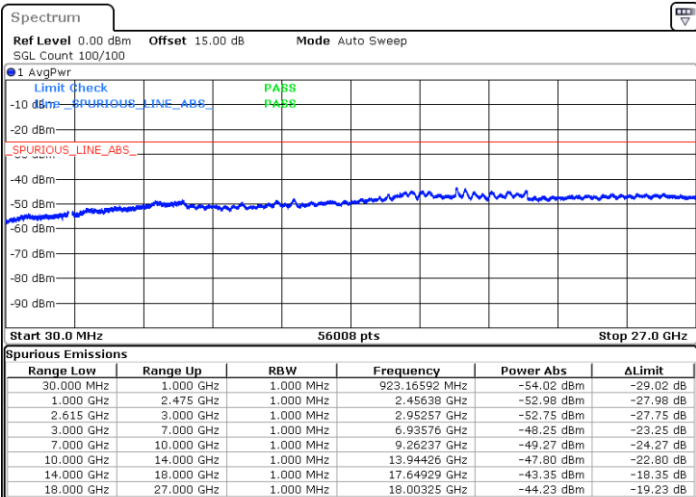

Date: 18.DEC.2021 15:11:42

Highest Channel / FullIRB

N/A

Date: 18.DEC.2021 15:18:37

LTE Band 7C / 20MHz+15MHz

QPSK

Lowest Channel / 1RB0 and 1RB74

Lowest Channel / 1RB99 and 1RB0

Date: 18.DEC.2021 15:36:09

Date: 18.DEC.2021 15:35:00

Lowest Channel / FullIRB

N/A

Date: 18.DEC.2021 15:41:56

LTE Band 7C / 20MHz+15MHz

QPSK

MiddleChannel / 1RB0 and 1RB74

Middle Channel / 1RB99 and 1RB0

Date: 18.DEC.2021 15:52:06

Date: 18.DEC.2021 15:53:16

Middle Channel / FullIRB

N/A

Date: 18.DEC.2021 15:46:19

LTE Band 7C / 20MHz+15MHz

QPSK

Highest Channel / 1RB0 and 1RB74

Highest Channel / 1RB99 and 1RB0

Date: 18.DEC.2021 16:11:30

Date: 18.DEC.2021 16:05:44

Highest Channel / FullIRB

N/A

Date: 18.DEC.2021 16:12:39

LTE Band 7C / 20MHz+20MHz