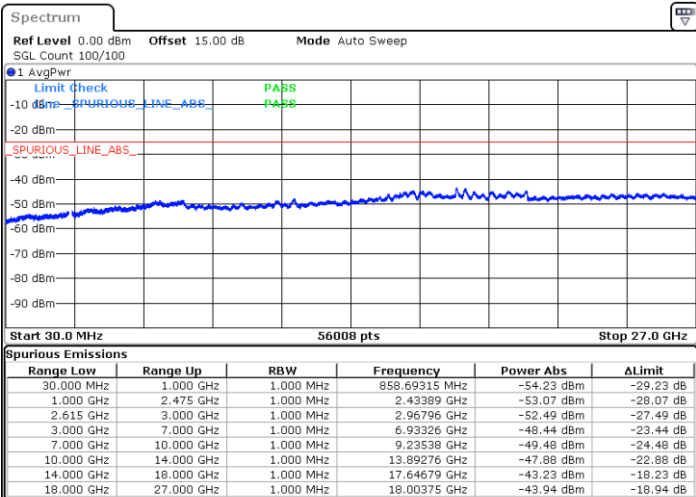

Lowest Channel / 1RB0 and 1RB99

Lowest Channel / 1RB74 and 1RB0

Date: 18.DEC.2021 12:46:10

Date: 18.DEC.2021 12:45:01

Lowest Channel / FullIRB

N/A

Date: 18.DEC.2021 12:51:56

LTE Band 7C / 15MHz+20MHz

QPSK

Middle Channel / 1RB0 and 1RB99

Middle Channel / 1RB74 and 1RB0

Date: 18.DEC.2021 13:02:06

Date: 18.DEC.2021 13:03:15

Middle Channel / FullIRB

N/A

Date: 18.DEC.2021 12:56:19

LTE Band 7C / 15MHz+20MHz

QPSK

Highest Channel / 1RB0 and 1RB99

Highest Channel / 1RB74 and 1RB0

Date: 18.DEC.2021 13:22:15

Date: 18.DEC.2021 13:16:29

Highest Channel / FullIRB

N/A

Date: 18.DEC.2021 13:23:25

LTE Band 7C / 20MHz+10MHz

QPSK

Lowest Channel / 1RB0 and 1RB49

Lowest Channel / 1RB99 and 1RB0

Date: 18.DEC.2021 14:41:05

Date: 18.DEC.2021 14:39:56

Lowest Channel / FullIRB