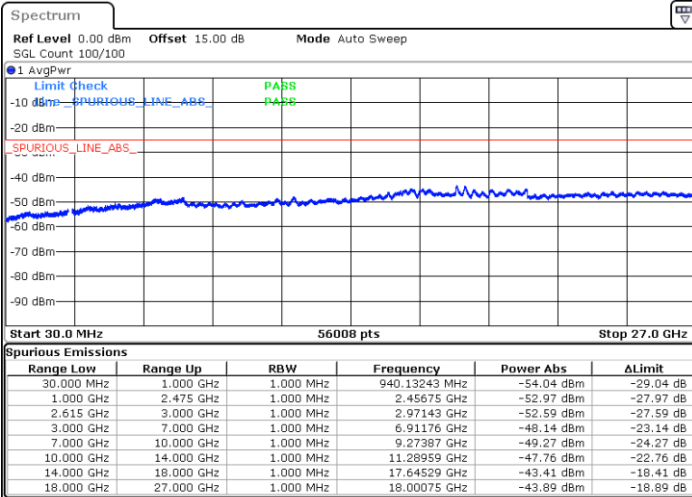

Lowest Channel / 1RB74 and 1RB0

Date: 18.DEC.2021 17:37:20

Date: 18.DEC.2021 17:33:59

Lowest Channel / FullIRB

N/A

Date: 18.DEC.2021 17:40:43

LTE Band 7C / 15MHz+10MHz

16QAM

Middle Channel / 1RB0 and 1RB49

Middle Channel / 1RB74 and 1RB0

Date: 18.DEC.2021 17:50:38

Date: 18.DEC.2021 17:53:59

Middle Channel / FullIRB

N/A

Date: 18.DEC.2021 17:47:06

LTE Band 7C / 15MHz+10MHz

16QAM

Highest Channel / 1RB0 and 1RB49

Highest Channel / 1RB74 and 1RB0

Date: 18.DEC.2021 18:10:04

Date: 18.DEC.2021 18:06:42

Highest Channel / FullIRB

N/A

Date: 18.DEC.2021 18:13:26

LTE Band 7C / 15MHz+15MHz

16QAM

Lowest Channel / 1RB0 and 1RB74

Lowest Channel / 1RB74 and 1RB0

Date: 18.DEC.2021 16:33:46

Date: 18.DEC.2021 16:30:18

Lowest Channel / FullIRB

N/A