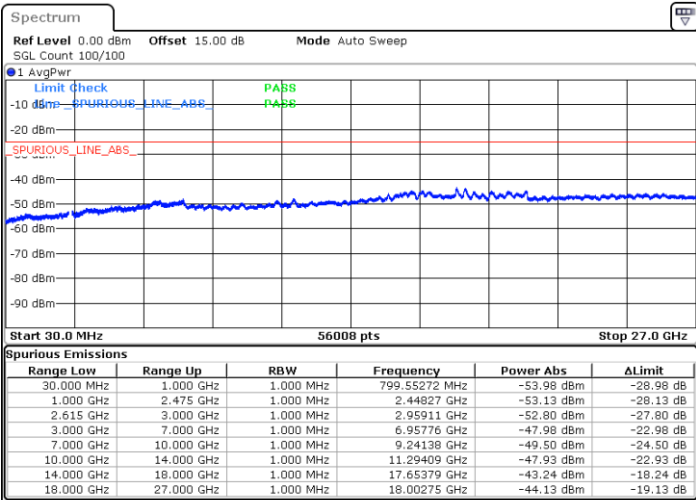

LTE Band 7C / 15MHz+20MHz

QPSK

Middle Channel / 1RB0 and 1RB99

Middle Channel / 1RB74 and 1RB0

Date: 18.DEC.2021 13:02:06