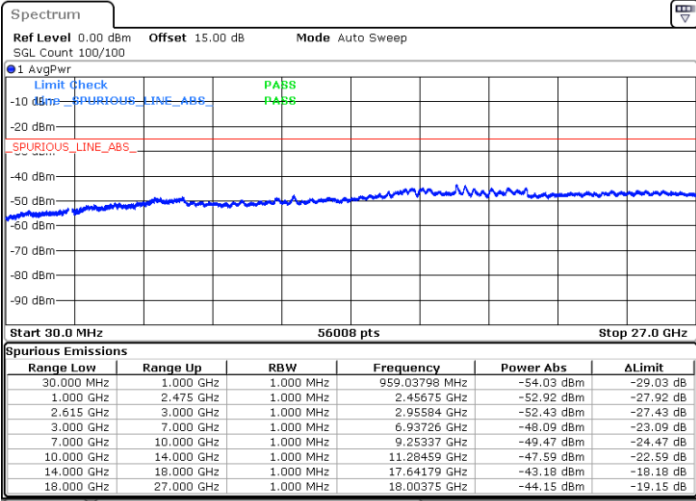

Highest Channel / FullIRB

N/A

Date: 18.DEC.2021 18:12:19

LTE Band 7C / 15MHz+15MHz

QPSK

Lowest Channel / 1RB0 and 1RB74

Lowest Channel / 1RB74 and 1RB0

Date: 18.DEC.2021 16:32:37

Date: 18.DEC.2021 16:31:27

Lowest Channel / FullIRB

N/A

Date: 18.DEC.2021 16:38:23

LTE Band 7C / 15MHz+15MHz

QPSK

Middle Channel / 1RB0 and 1RB74

Middle Channel / 1RB74 and 1RB0

Date: 18.DEC.2021 16:48:32

Date: 18.DEC.2021 16:49:41

Middle Channel / FullIRB

N/A

Date: 18.DEC.2021 16:42:46

LTE Band 7C / 15MHz+15MHz

QPSK

Highest Channel / 1RB0 and 1RB74

Highest Channel / 1RB74 and 1RB0

Date: 18.DEC.2021 17:07:55

Date: 18.DEC.2021 17:02:10

Highest Channel / FullIRB

N/A

Date: 18.DEC.2021 17:09:05

LTE Band 7C / 15MHz+20MHz

QPSK