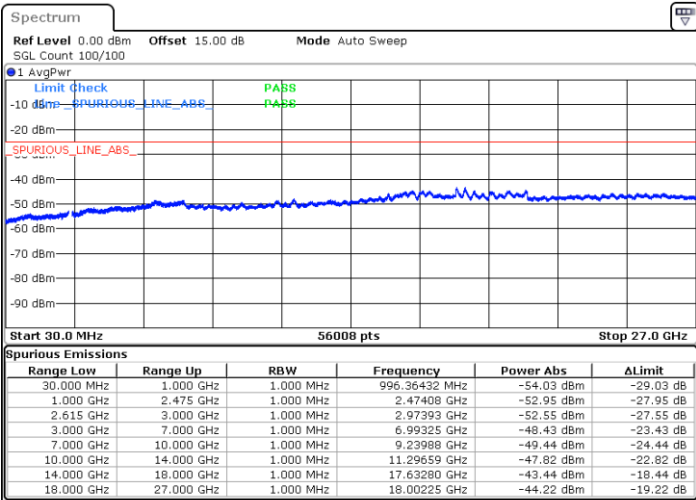

Date: 18.DEC.2021 15:11:42

Highest Channel / FullIRB

N/A

Date: 18.DEC.2021 15:18:37

LTE Band 7C / 20MHz+15MHz

QPSK

Lowest Channel / 1RB0 and 1RB74

Lowest Channel / 1RB99 and 1RB0

Date: 18.DEC.2021 15:36:09

Date: 18.DEC.2021 15:35:00

Lowest Channel / FullIRB

N/A

Date: 18.DEC.2021 15:41:56

LTE Band 7C / 20MHz+15MHz

QPSK

MiddleChannel / 1RB0 and 1RB74

Middle Channel / 1RB99 and 1RB0

Date: 18.DEC.2021 15:52:06

Date: 18.DEC.2021 15:53:16

Middle Channel / FullIRB

N/A

Date: 18.DEC.2021 15:46:19

LTE Band 7C / 20MHz+15MHz

QPSK

Highest Channel / 1RB0 and 1RB74

Highest Channel / 1RB99 and 1RB0

Date: 18.DEC.2021 16:11:30

Date: 18.DEC.2021 16:05:44

Highest Channel / FullIRB

N/A

Date: 18.DEC.2021 16:12:39

LTE Band 7C / 20MHz+20MHz