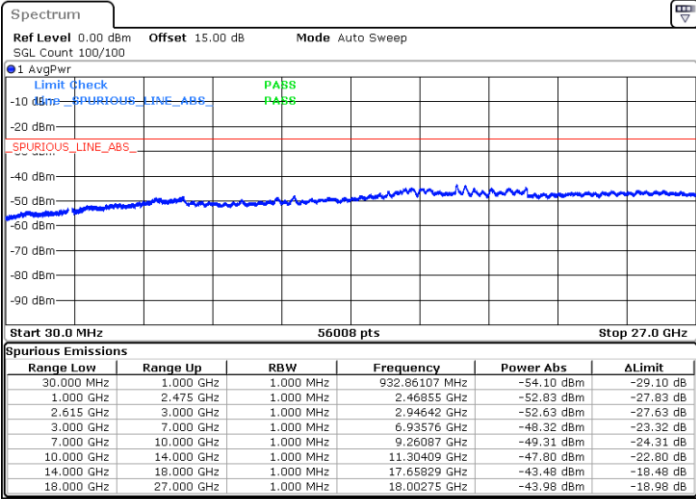

Middle Channel / FullIRB

N/A

Date: 18.DEC.2021 14:51:33

LTE Band 7C / 20MHz+10MHz

QPSK

Highest Channel / 1RB0 and 1RB49

Highest Channel / 1RB99 and 1RB0

Date: 18.DEC.2021 15:17:28

Date: 18.DEC.2021 15:11:42

Highest Channel / FullIRB

N/A

Date: 18.DEC.2021 15:18:37

LTE Band 7C / 20MHz+15MHz

QPSK

Lowest Channel / 1RB0 and 1RB74

Lowest Channel / 1RB99 and 1RB0

Date: 18.DEC.2021 15:36:09

Date: 18.DEC.2021 15:35:00

Lowest Channel / FullIRB

N/A

Date: 18.DEC.2021 15:41:56

LTE Band 7C / 20MHz+15MHz

QPSK

MiddleChannel / 1RB0 and 1RB74

Middle Channel / 1RB99 and 1RB0

Date: 18.DEC.2021 15:52:06

Date: 18.DEC.2021 15:53:16

Middle Channel / FullIRB

N/A

Date: 18.DEC.2021 15:46:19

LTE Band 7C / 20MHz+15MHz

QPSK