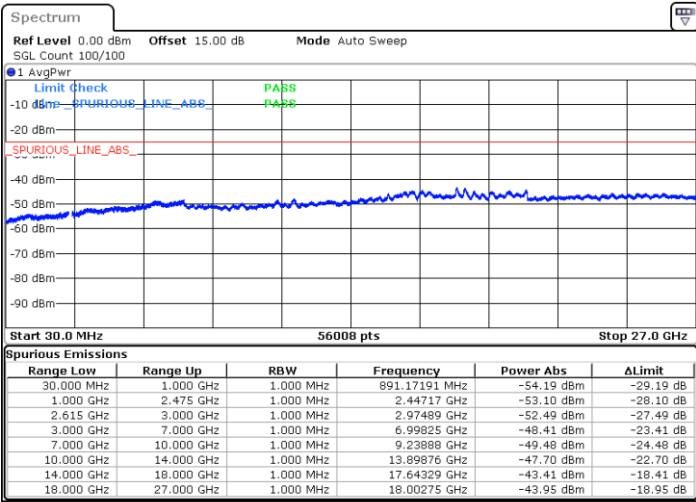

LTE Band 7C / 15MHz+10MHz

QPSK

Lowest Channel / 1RB0 and 1RB49

Lowest Channel / 1RB74 and 1RB0

Date: 18.DEC.2021 17:36:13

Date: 18.DEC.2021 17:35:06

Lowest Channel / FullIRB

N/A

Date: 18.DEC.2021 17:41:50

LTE Band 7C / 15MHz+10MHz

QPSK

Middle Channel / 1RB0 and 1RB49

Middle Channel / 1RB74 and 1RB0

Date: 18.DEC.2021 17:51:45

Date: 18.DEC.2021 17:52:52

Middle Channel / FullIRB

N/A

Date: 18.DEC.2021 17:45:59

LTE Band 7C / 15MHz+10MHz

QPSK

Highest Channel / 1RB0 and 1RB49

Highest Channel / 1RB74 and 1RB0

Date: 18.DEC.2021 18:11:11

Date: 18.DEC.2021 18:05:35

Highest Channel / FullIRB

N/A

Date: 18.DEC.2021 18:12:19

LTE Band 7C / 15MHz+15MHz

QPSK

Lowest Channel / 1RB0 and 1RB74

Lowest Channel / 1RB74 and 1RB0

Date: 18.DEC.2021 16:32:37