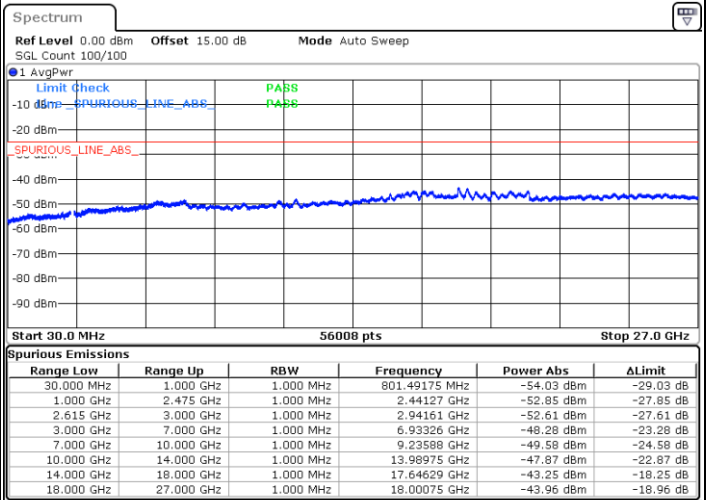

Date: 18.DEC.2021 13:03:15