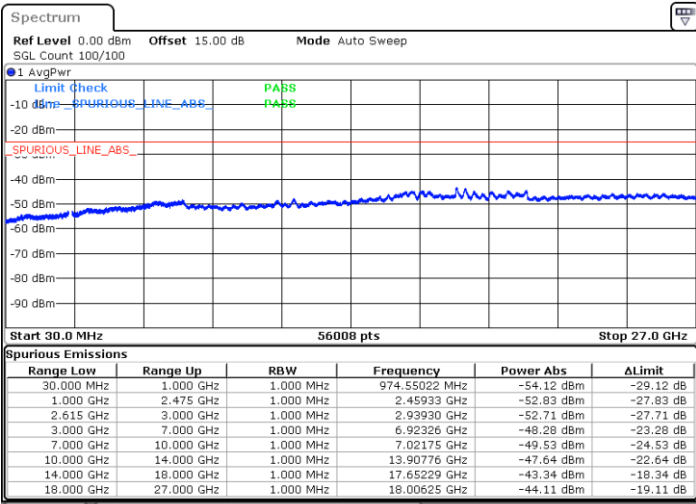

Date: 18.DEC.2021 12:07:13

Middle Channel / FullIRB

N/A

Date: 18.DEC.2021 12:00:18

LTE Band 7C / 10MHz+20MHz

16QAM

Highest Channel / 1RB0 and 1RB99

Highest Channel / 1RB49 and 1RB0

Date: 18.DEC.2021 12:24:37

Date: 18.DEC.2021 12:21:10

Highest Channel / FullIRB

N/A

Date: 18.DEC.2021 12:28:06

LTE Band 7C / 15MHz+10MHz

16QAM

Lowest Channel / 1RB0 and 1RB49

Lowest Channel / 1RB74 and 1RB0

Date: 18.DEC.2021 17:37:20

Date: 18.DEC.2021 17:33:59

Lowest Channel / FullIRB

N/A

Date: 18.DEC.2021 17:40:43

LTE Band 7C / 15MHz+10MHz

16QAM