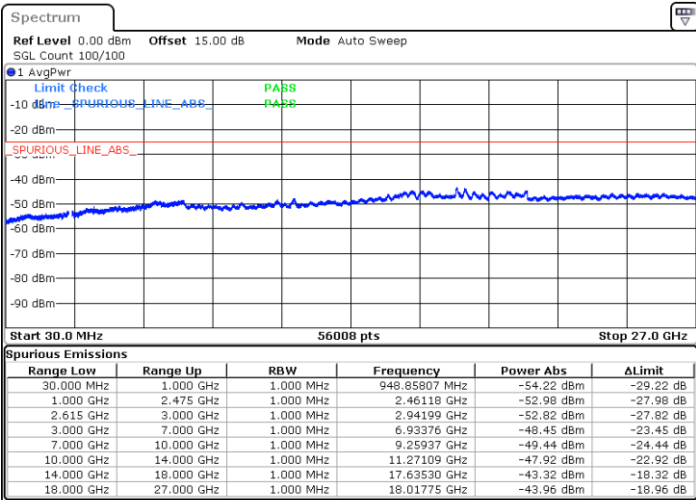

LTE Band 7C / 15MHz+15MHz

16QAM

Lowest Channel / 1RB0 and 1RB74

Lowest Channel / 1RB74 and 1RB0

Date: 18.DEC.2021 16:33:46

Date: 18.DEC.2021 16:30:18

Lowest Channel / FullIRB

N/A

Date: 18.DEC.2021 16:37:14

LTE Band 7C / 15MHz+15MHz

16QAM

Middle Channel / 1RB0 and 1RB74

Middle Channel / 1RB74 and 1RB0

Date: 18.DEC.2021 16:47:23

Date: 18.DEC.2021 16:50:50

Middle Channel / FullIRB

N/A

Date: 18.DEC.2021 16:43:55

LTE Band 7C / 15MHz+15MHz

16QAM

Highest Channel / 1RB0 and 1RB74

Highest Channel / 1RB74 and 1RB0

Date: 18.DEC.2021 17:06:46

Date: 18.DEC.2021 17:03:18