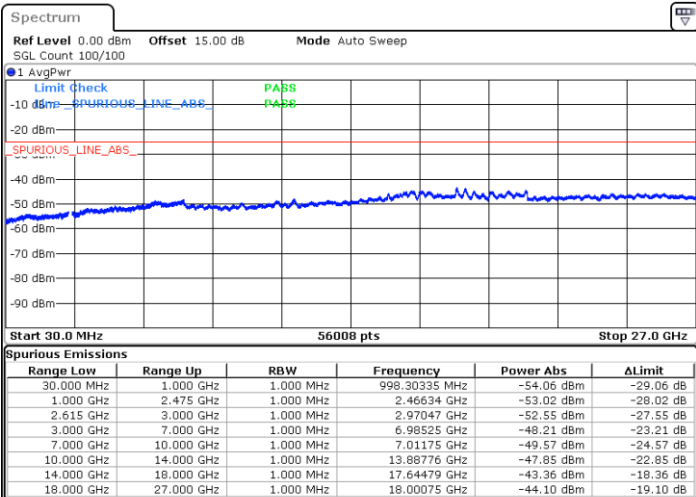

Lowest Channel / FullIRB

N/A

Date: 18.DEC.2021 11:53:38

LTE Band 7C / 10MHz+20MHz

16QAM

MiddleChannel / 1RB0 and 1RB99

Middle Channel / 1RB49 and 1RB0

Date: 18.DEC.2021 12:03:46

Date: 18.DEC.2021 12:07:13

Middle Channel / FullIRB

N/A

Date: 18.DEC.2021 12:00:18

LTE Band 7C / 10MHz+20MHz

16QAM

Highest Channel / 1RB0 and 1RB99

Highest Channel / 1RB49 and 1RB0

Date: 18.DEC.2021 12:24:37

Date: 18.DEC.2021 12:21:10

Highest Channel / FullIRB

N/A

Date: 18.DEC.2021 12:28:06

LTE Band 7C / 15MHz+10MHz

16QAM

Lowest Channel / 1RB0 and 1RB49

Lowest Channel / 1RB74 and 1RB0

Date: 18.DEC.2021 17:37:20

Date: 18.DEC.2021 17:33:59

Lowest Channel / FullIRB

N/A

Date: 18.DEC.2021 17:40:43

LTE Band 7C / 15MHz+10MHz

16QAM