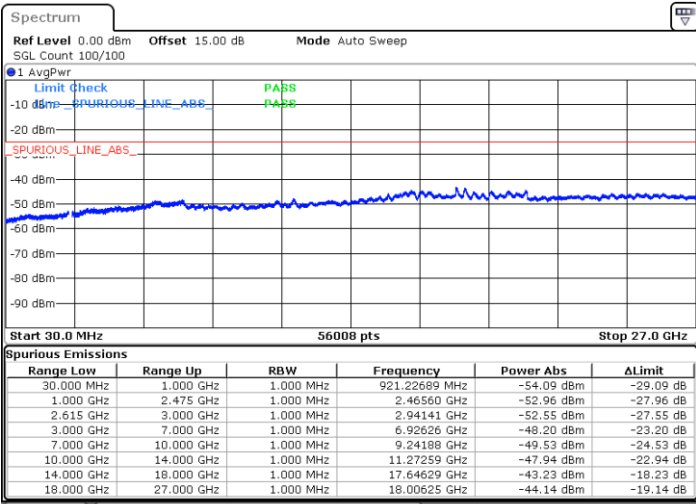

Date: 18.DEC.2021 15:11:42

Highest Channel / FullIRB

N/A

Date: 18.DEC.2021 15:18:37

LTE Band 7C / 20MHz+15MHz

QPSK

Lowest Channel / 1RB0 and 1RB74

Lowest Channel / 1RB99 and 1RB0

Date: 18.DEC.2021 15:36:09

Date: 18.DEC.2021 15:35:00

Lowest Channel / FullIRB

N/A

Date: 18.DEC.2021 15:41:56

LTE Band 7C / 20MHz+15MHz

QPSK

MiddleChannel / 1RB0 and 1RB74

Middle Channel / 1RB99 and 1RB0

Date: 18.DEC.2021 15:52:06

Date: 18.DEC.2021 15:53:16

Middle Channel / FullIRB

N/A

Date: 18.DEC.2021 15:46:19

LTE Band 7C / 20MHz+15MHz

QPSK

Highest Channel / 1RB0 and 1RB74

Highest Channel / 1RB99 and 1RB0

Date: 18.DEC.2021 16:11:30

Date: 18.DEC.2021 16:05:44

Highest Channel / FullIRB

N/A

Date: 18.DEC.2021 16:12:39

LTE Band 7C / 20MHz+20MHz