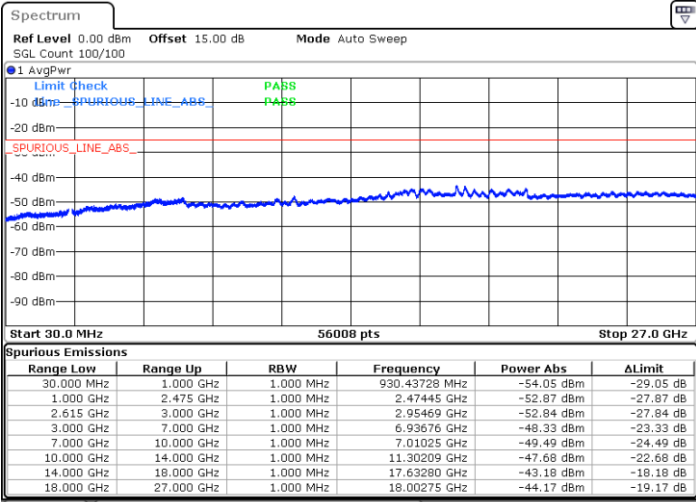

Date: 18.DEC.2021 12:07:13

Middle Channel / FullIRB

N/A

Date: 18.DEC.2021 12:00:18

LTE Band 7C / 10MHz+20MHz

16QAM

Highest Channel / 1RB0 and 1RB99

Highest Channel / 1RB49 and 1RB0

Date: 18.DEC.2021 12:24:37

Date: 18.DEC.2021 12:21:10

Highest Channel / FullIRB

N/A

Date: 18.DEC.2021 12:28:06

LTE Band 7C / 15MHz+10MHz

16QAM

Lowest Channel / 1RB0 and 1RB49

Lowest Channel / 1RB74 and 1RB0

Date: 18.DEC.2021 17:37:20

Date: 18.DEC.2021 17:33:59

Lowest Channel / FullIRB

N/A

Date: 18.DEC.2021 17:40:43

LTE Band 7C / 15MHz+10MHz

16QAM

Middle Channel / 1RB0 and 1RB49

Middle Channel / 1RB74 and 1RB0

Date: 18.DEC.2021 17:50:38

Date: 18.DEC.2021 17:53:59

Middle Channel / FullIRB

N/A

Date: 18.DEC.2021 17:47:06

LTE Band 7C / 15MHz+10MHz