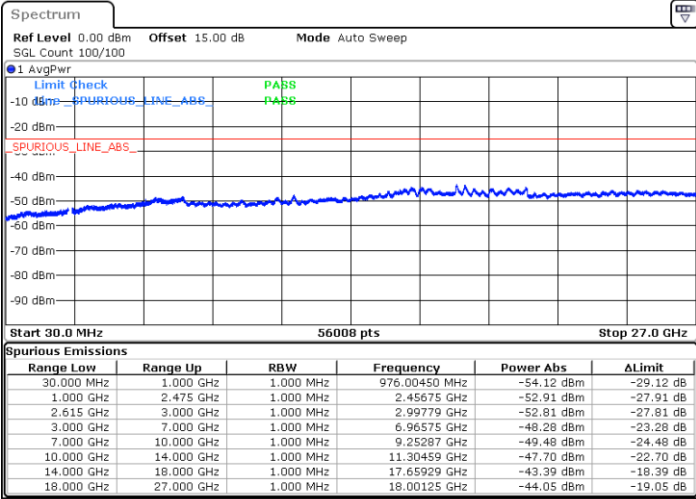

LTE Band 7C / 20MHz+20MHz

QPSK

Middle Channel / 1RB0 and 1RB99

Middle Channel / 1RB99 and 1RB0

Date: 18.DEC.2021 13:59:06

Date: 18.DEC.2021 14:00:15

Middle Channel / FullIRB

N/A

Date: 18.DEC.2021 13:53:20

LTE Band 7C / 20MHz+20MHz

QPSK

Highest Channel / 1RB0 and 1RB99

Highest Channel / 1RB99 and 1RB0

Date: 18.DEC.2021 14:19:13

Date: 18.DEC.2021 14:13:27

Highest Channel / FullIRB

N/A

Date: 18.DEC.2021 14:20:23

LTE Band 7C / 10MHz+20MHz

16QAM

Lowest Channel / 1RB0 and 1RB99

Lowest Channel / 1RB49 and 1RB0

Date: 18.DEC.2021 11:50:11

Date: 18.DEC.2021 11:46:45

Lowest Channel / FullIRB

N/A

Date: 18.DEC.2021 11:53:38

LTE Band 7C / 10MHz+20MHz

16QAM

MiddleChannel / 1RB0 and 1RB99

Middle Channel / 1RB49 and 1RB0

Date: 18.DEC.2021 12:03:46