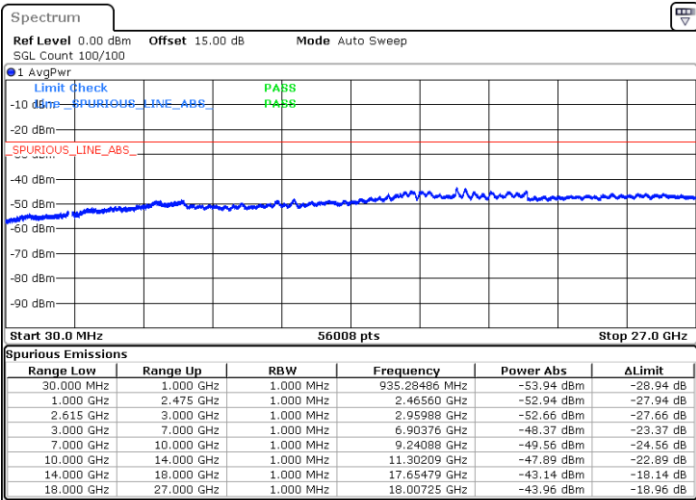

N/A

Date: 18.DEC.2021 14:47:10

LTE Band 7C / 20MHz+10MHz

QPSK

Middle Channel / 1RB0 and 1RB49

Middle Channel / 1RB99 and 1RB0

Date: 18.DEC.2021 14:57:20

Date: 18.DEC.2021 14:58:29

Middle Channel / FullIRB

N/A

Date: 18.DEC.2021 14:51:33

LTE Band 7C / 20MHz+10MHz

QPSK

Highest Channel / 1RB0 and 1RB49

Highest Channel / 1RB99 and 1RB0

Date: 18.DEC.2021 15:17:28

Date: 18.DEC.2021 15:11:42

Highest Channel / FullIRB

N/A

Date: 18.DEC.2021 15:18:37

LTE Band 7C / 20MHz+15MHz

QPSK

Lowest Channel / 1RB0 and 1RB74

Lowest Channel / 1RB99 and 1RB0

Date: 18.DEC.2021 15:36:09

Date: 18.DEC.2021 15:35:00

Lowest Channel / FullIRB

N/A

Date: 18.DEC.2021 15:41:56

LTE Band 7C / 20MHz+15MHz

QPSK

MiddleChannel / 1RB0 and 1RB74