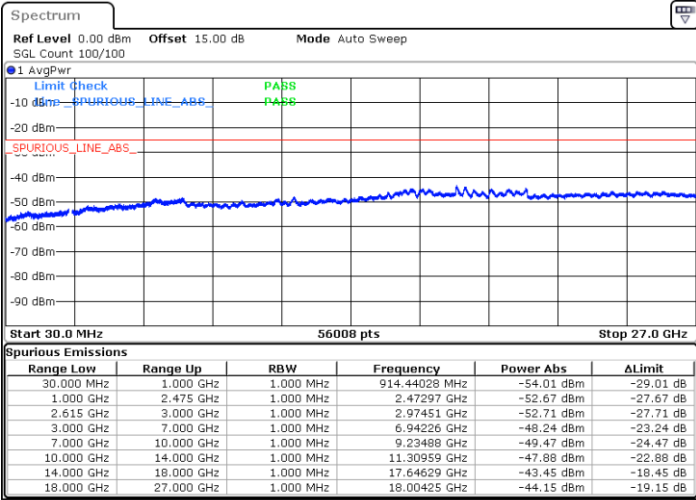

N/A

Date: 18.DEC.2021 14:20:23

LTE Band 7C / 10MHz+20MHz

16QAM

Lowest Channel / 1RB0 and 1RB99

Lowest Channel / 1RB49 and 1RB0

Date: 18.DEC.2021 11:50:11

Date: 18.DEC.2021 11:46:45

Lowest Channel / FullIRB

N/A

Date: 18.DEC.2021 11:53:38

LTE Band 7C / 10MHz+20MHz

16QAM

MiddleChannel / 1RB0 and 1RB99

Middle Channel / 1RB49 and 1RB0

Date: 18.DEC.2021 12:03:46

Date: 18.DEC.2021 12:07:13

Middle Channel / FullIRB

N/A

Date: 18.DEC.2021 12:00:18

LTE Band 7C / 10MHz+20MHz

16QAM

Highest Channel / 1RB0 and 1RB99

Highest Channel / 1RB49 and 1RB0

Date: 18.DEC.2021 12:24:37

Date: 18.DEC.2021 12:21:10

Highest Channel / FullIRB

N/A

Date: 18.DEC.2021 12:28:06

LTE Band 7C / 15MHz+10MHz

16QAM

Lowest Channel / 1RB0 and 1RB49