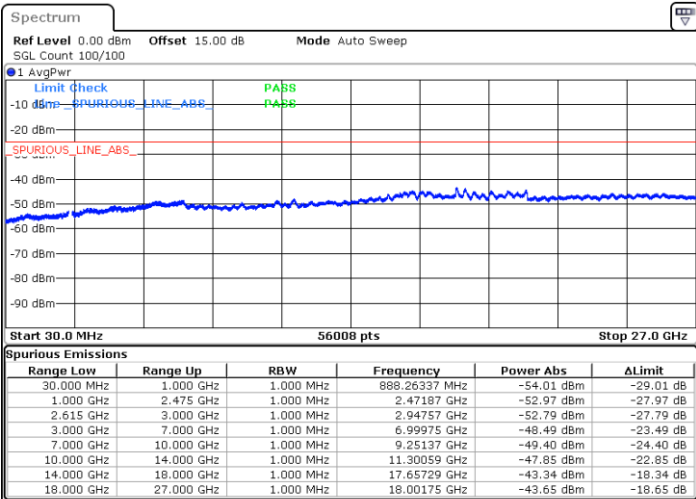

Date: 18.DEC.2021 15:36:09

Date: 18.DEC.2021 15:35:00

Lowest Channel / FullIRB

N/A

Date: 18.DEC.2021 15:41:56

LTE Band 7C / 20MHz+15MHz

QPSK

MiddleChannel / 1RB0 and 1RB74

Middle Channel / 1RB99 and 1RB0

Date: 18.DEC.2021 15:52:06

Date: 18.DEC.2021 15:53:16

Middle Channel / FullIRB

N/A

Date: 18.DEC.2021 15:46:19

LTE Band 7C / 20MHz+15MHz

QPSK

Highest Channel / 1RB0 and 1RB74

Highest Channel / 1RB99 and 1RB0

Date: 18.DEC.2021 16:11:30

Date: 18.DEC.2021 16:05:44

Highest Channel / FullIRB

N/A

Date: 18.DEC.2021 16:12:39

LTE Band 7C / 20MHz+20MHz

QPSK

Lowest Channel / 1RB0 and 1RB99

Lowest Channel / 1RB99 and 1RB0

Date: 18.DEC.2021 13:43:12

Date: 18.DEC.2021 13:42:03

Lowest Channel / FullIRB

N/A

Date: 18.DEC.2021 13:48:58