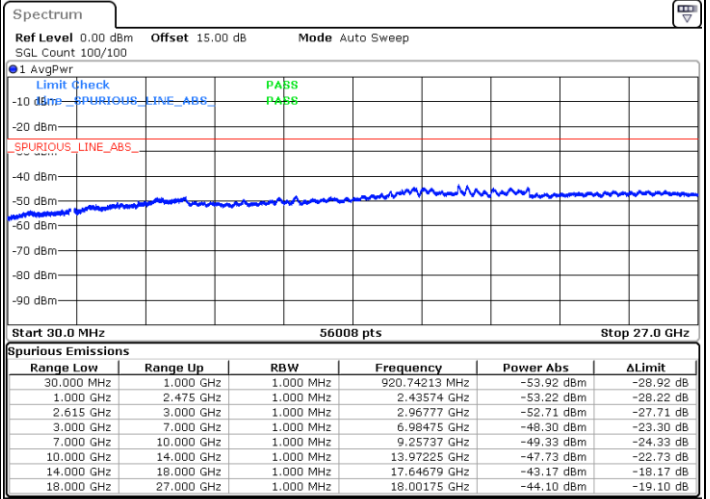

LTE Band 7C / 20MHz+20MHz

QPSK

Middle Channel / 1RB0 and 1RB99

Middle Channel / 1RB99 and 1RB0

Date: 18.DEC.2021 13:59:06

Date: 18.DEC.2021 14:00:15

Middle Channel / FullIRB

N/A

Date: 18.DEC.2021 13:53:20

LTE Band 7C / 20MHz+20MHz

QPSK

Highest Channel / 1RB0 and 1RB99

Highest Channel / 1RB99 and 1RB0

Date: 18.DEC.2021 14:19:13

Date: 18.DEC.2021 14:13:27

Highest Channel / FullIRB

N/A

Date: 18.DEC.2021 14:20:23

LTE Band 7C / 10MHz+20MHz

16QAM

Lowest Channel / 1RB0 and 1RB99

Lowest Channel / 1RB49 and 1RB0

Date: 18.DEC.2021 11:50:11

Date: 18.DEC.2021 11:46:45

Lowest Channel / FullIRB

N/A

Date: 18.DEC.2021 11:53:38

LTE Band 7C / 10MHz+20MHz

16QAM

MiddleChannel / 1RB0 and 1RB99

Middle Channel / 1RB49 and 1RB0

Date: 18.DEC.2021 12:03:46