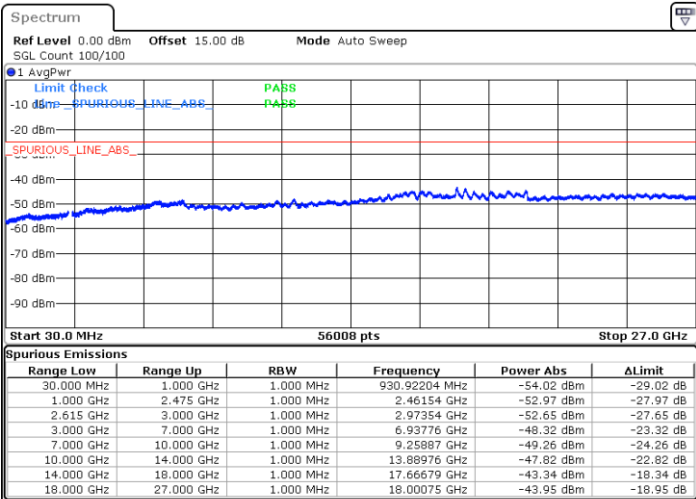

Date: 18.DEC.2021 16:48:32

Date: 18.DEC.2021 16:49:41

Middle Channel / FullIRB

N/A

Date: 18.DEC.2021 16:42:46

LTE Band 7C / 15MHz+15MHz

QPSK

Highest Channel / 1RB0 and 1RB74

Highest Channel / 1RB74 and 1RB0

Date: 18.DEC.2021 17:07:55

Date: 18.DEC.2021 17:02:10

Highest Channel / FullIRB

N/A

Date: 18.DEC.2021 17:09:05

LTE Band 7C / 15MHz+20MHz

QPSK

Lowest Channel / 1RB0 and 1RB99

Lowest Channel / 1RB74 and 1RB0

Date: 18.DEC.2021 12:46:10

Date: 18.DEC.2021 12:45:01

Lowest Channel / FullIRB

N/A

Date: 18.DEC.2021 12:51:56

LTE Band 7C / 15MHz+20MHz

LTE Band 7C / 15MHz+20MHz

QPSK

Highest Channel / 1RB0 and 1RB99

Highest Channel / 1RB74 and 1RB0

Date: 18.DEC.2021 13:22:15

Date: 18.DEC.2021 13:16:29

Highest Channel / FullIRB

N/A