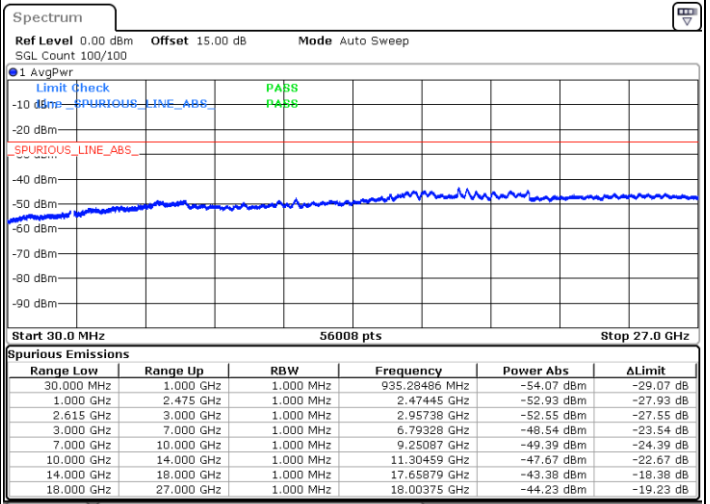

Lowest Channel / 1RB0 and 1RB99

Lowest Channel / 1RB74 and 1RB0

Date: 18.DEC.2021 12:46:10

Date: 18.DEC.2021 12:45:01

Lowest Channel / FullIRB

N/A

Date: 18.DEC.2021 12:51:56

LTE Band 7C / 15MHz+20MHz

LTE Band 7C / 15MHz+20MHz

QPSK

Highest Channel / 1RB0 and 1RB99

Highest Channel / 1RB74 and 1RB0

Date: 18.DEC.2021 13:22:15

Date: 18.DEC.2021 13:16:29

Highest Channel / FullIRB

N/A

Date: 18.DEC.2021 13:23:25

LTE Band 7C / 20MHz+10MHz

QPSK

Lowest Channel / 1RB0 and 1RB49

Lowest Channel / 1RB99 and 1RB0

Date: 18.DEC.2021 14:41:05

Date: 18.DEC.2021 14:39:56

Lowest Channel / FullIRB