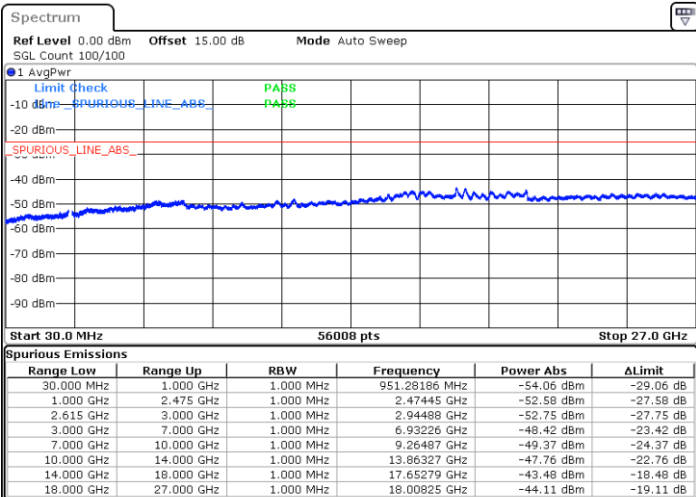

16QAM

Highest Channel / 1RB0 and 1RB49

Highest Channel / 1RB74 and 1RB0

Date: 18.DEC.2021 18:10:04

Date: 18.DEC.2021 18:06:42

Highest Channel / FullIRB

N/A

Date: 18.DEC.2021 18:13:26

LTE Band 7C / 15MHz+15MHz

16QAM

Lowest Channel / 1RB0 and 1RB74

Lowest Channel / 1RB74 and 1RB0

Date: 18.DEC.2021 16:33:46

Date: 18.DEC.2021 16:30:18

Lowest Channel / FullIRB

N/A

Date: 18.DEC.2021 16:37:14

LTE Band 7C / 15MHz+15MHz

16QAM

Middle Channel / 1RB0 and 1RB74

Middle Channel / 1RB74 and 1RB0

Date: 18.DEC.2021 16:47:23

Date: 18.DEC.2021 16:50:50

Middle Channel / FullIRB