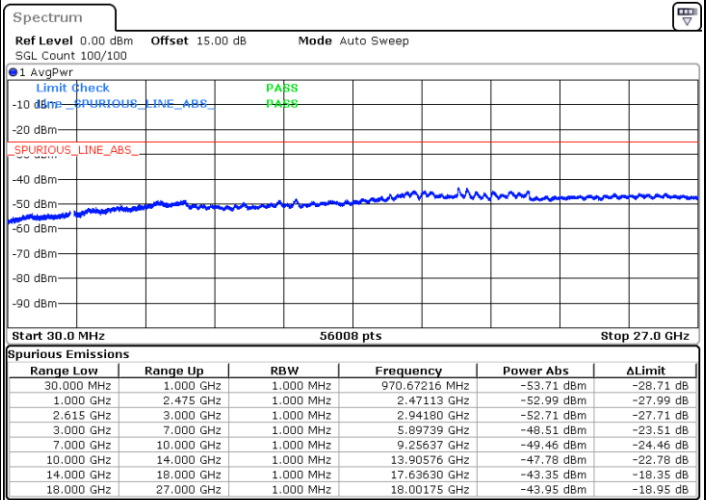

Date: 18.DEC.2021 16:48:32

Date: 18.DEC.2021 16:49:41

Middle Channel / FullIRB

N/A

Date: 18.DEC.2021 16:42:46

LTE Band 7C / 15MHz+15MHz

QPSK

Highest Channel / 1RB0 and 1RB74

Highest Channel / 1RB74 and 1RB0

Date: 18.DEC.2021 17:07:55

Date: 18.DEC.2021 17:02:10

Highest Channel / FullIRB

N/A

Date: 18.DEC.2021 17:09:05

LTE Band 7C / 15MHz+20MHz

QPSK

Lowest Channel / 1RB0 and 1RB99

Lowest Channel / 1RB74 and 1RB0

Date: 18.DEC.2021 12:46:10

Date: 18.DEC.2021 12:45:01

Lowest Channel / FullIRB

N/A

Date: 18.DEC.2021 12:51:56

LTE Band 7C / 15MHz+20MHz