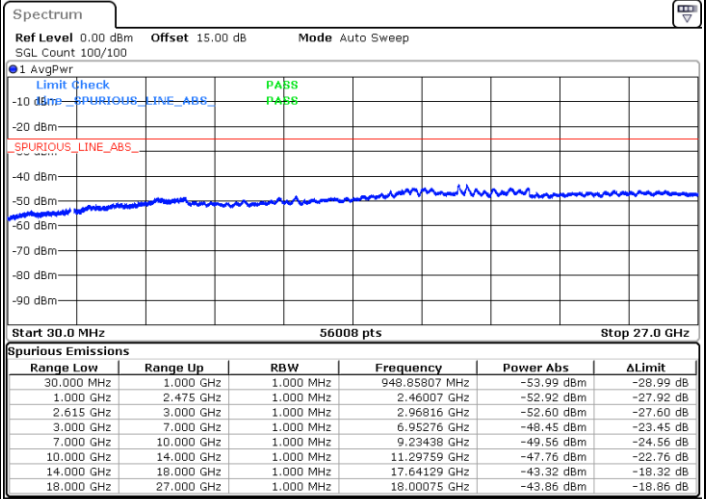

Date: 18.DEC.2021 12:24:37

Date: 18.DEC.2021 12:21:10

Highest Channel / FullIRB

N/A

Date: 18.DEC.2021 12:28:06

LTE Band 7C / 15MHz+10MHz

16QAM

Lowest Channel / 1RB0 and 1RB49

Lowest Channel / 1RB74 and 1RB0

Date: 18.DEC.2021 17:37:20

Date: 18.DEC.2021 17:33:59

Lowest Channel / FullIRB

N/A

Date: 18.DEC.2021 17:40:43

LTE Band 7C / 15MHz+10MHz

16QAM

Middle Channel / 1RB0 and 1RB49

Middle Channel / 1RB74 and 1RB0

Date: 18.DEC.2021 17:50:38

Date: 18.DEC.2021 17:53:59

Middle Channel / FullIRB

N/A

Date: 18.DEC.2021 17:47:06

LTE Band 7C / 15MHz+10MHz

16QAM

Highest Channel / 1RB0 and 1RB49

Highest Channel / 1RB74 and 1RB0

Date: 18.DEC.2021 18:10:04

Date: 18.DEC.2021 18:06:42

Highest Channel / FullIRB

N/A

Date: 18.DEC.2021 18:13:26