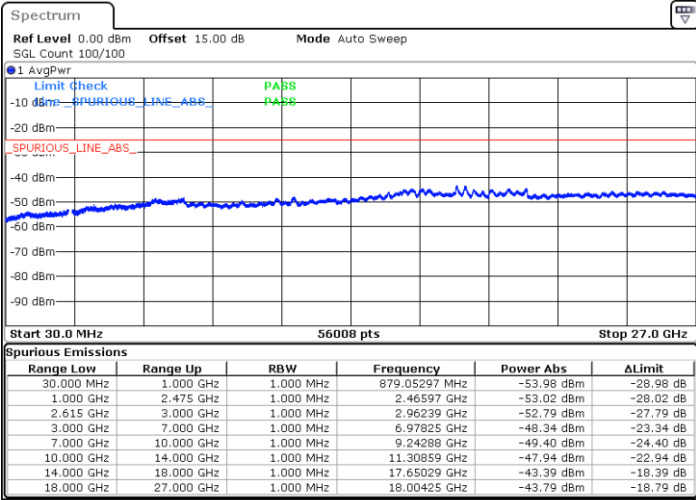

LTE Band 7C / 20MHz+20MHz

QPSK

Middle Channel / 1RB0 and 1RB99

Middle Channel / 1RB99 and 1RB0

Date: 18.DEC.2021 13:59:06

Date: 18.DEC.2021 14:00:15

Middle Channel / FullIRB

N/A

Date: 18.DEC.2021 13:53:20

LTE Band 7C / 20MHz+20MHz

QPSK

Highest Channel / 1RB0 and 1RB99

Highest Channel / 1RB99 and 1RB0

Date: 18.DEC.2021 14:19:13

Date: 18.DEC.2021 14:13:27

Highest Channel / FullIRB

N/A

Date: 18.DEC.2021 14:20:23

LTE Band 7C / 10MHz+20MHz

16QAM

Lowest Channel / 1RB0 and 1RB99

Lowest Channel / 1RB49 and 1RB0

Date: 18.DEC.2021 11:50:11

Date: 18.DEC.2021 11:46:45

Lowest Channel / FullIRB

N/A

Date: 18.DEC.2021 11:53:38

LTE Band 7C / 10MHz+20MHz

16QAM

MiddleChannel / 1RB0 and 1RB99

Middle Channel / 1RB49 and 1RB0

Date: 18.DEC.2021 12:03:46