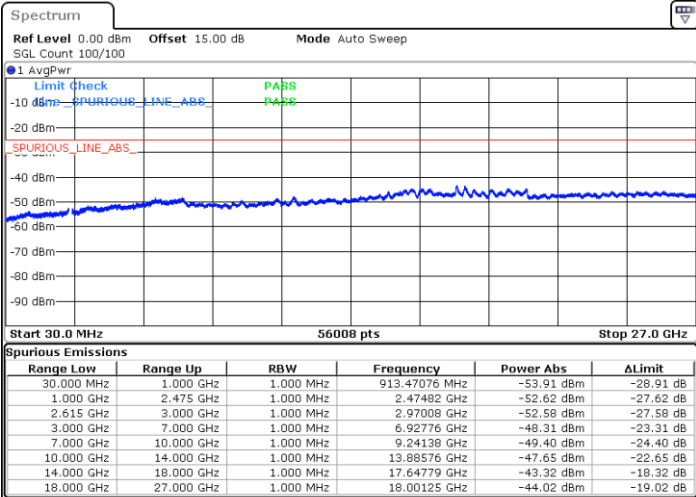

Middle Channel / FullIRB

N/A

Date: 18.DEC.2021 14:51:33

LTE Band 7C / 20MHz+10MHz

QPSK

Highest Channel / 1RB0 and 1RB49

Highest Channel / 1RB99 and 1RB0

Date: 18.DEC.2021 15:17:28

Date: 18.DEC.2021 15:11:42

Highest Channel / FullIRB

N/A

Date: 18.DEC.2021 15:18:37

LTE Band 7C / 20MHz+15MHz

QPSK

Lowest Channel / 1RB0 and 1RB74

Lowest Channel / 1RB99 and 1RB0

Date: 18.DEC.2021 15:36:09

Date: 18.DEC.2021 15:35:00

Lowest Channel / FullIRB

N/A

Date: 18.DEC.2021 15:41:56

LTE Band 7C / 20MHz+15MHz

QPSK

MiddleChannel / 1RB0 and 1RB74

Highest Channel / 1RB0 and 1RB74

Highest Channel / 1RB99 and 1RB0

Date: 18.DEC.2021 16:11:30

Date: 18.DEC.2021 16:05:44

Highest Channel / FullIRB

N/A

Date: 18.DEC.2021 16:12:39

LTE Band 7C / 20MHz+20MHz