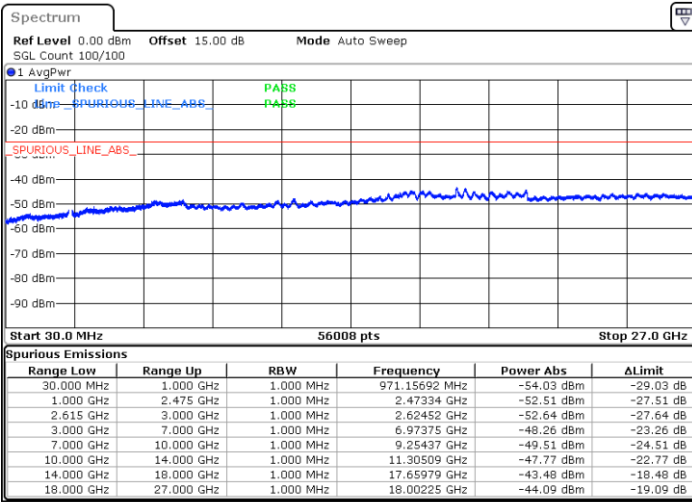

LTE Band 7C / 15MHz+20MHz

QPSK

Highest Channel / 1RB0 and 1RB99

Highest Channel / 1RB74 and 1RB0

Date: 18.DEC.2021 13:22:15

Date: 18.DEC.2021 13:16:29

Highest Channel / FullIRB

N/A

Date: 18.DEC.2021 13:23:25

LTE Band 7C / 20MHz+10MHz

QPSK

Lowest Channel / 1RB0 and 1RB49

Lowest Channel / 1RB99 and 1RB0

Date: 18.DEC.2021 14:41:05

Date: 18.DEC.2021 14:39:56

Lowest Channel / FullIRB

N/A

Date: 18.DEC.2021 14:47:10

LTE Band 7C / 20MHz+10MHz

QPSK

Middle Channel / 1RB0 and 1RB49

Middle Channel / 1RB99 and 1RB0

Date: 18.DEC.2021 14:57:20

Date: 18.DEC.2021 14:58:29

Middle Channel / FullIRB

N/A

Date: 18.DEC.2021 14:51:33

LTE Band 7C / 20MHz+10MHz

QPSK

Highest Channel / 1RB0 and 1RB49

Highest Channel / 1RB99 and 1RB0

Date: 18.DEC.2021 15:17:28