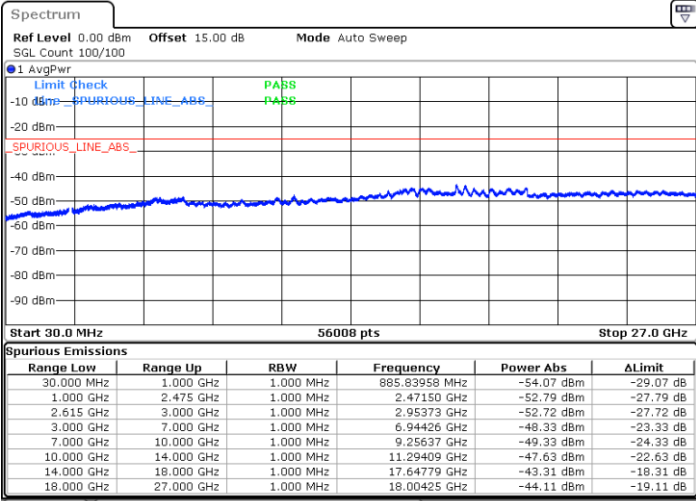

Date: 18.DEC.2021 12:07:13

Middle Channel / FullIRB

N/A

Date: 18.DEC.2021 12:00:18

LTE Band 7C / 10MHz+20MHz

16QAM

Highest Channel / 1RB0 and 1RB99

Highest Channel / 1RB49 and 1RB0

Date: 18.DEC.2021 12:24:37

Date: 18.DEC.2021 12:21:10

Highest Channel / FullIRB

N/A

Date: 18.DEC.2021 12:28:06

LTE Band 7C / 15MHz+10MHz

16QAM

Lowest Channel / 1RB0 and 1RB49

Lowest Channel / 1RB74 and 1RB0

Date: 18.DEC.2021 17:37:20

Date: 18.DEC.2021 17:33:59

Lowest Channel / FullIRB

N/A

Date: 18.DEC.2021 17:40:43

LTE Band 7C / 15MHz+10MHz

16QAM

Middle Channel / 1RB0 and 1RB49

Middle Channel / 1RB74 and 1RB0

Date: 18.DEC.2021 17:50:38

Date: 18.DEC.2021 17:53:59

Middle Channel / FullIRB

N/A

Date: 18.DEC.2021 17:47:06

LTE Band 7C / 15MHz+10MHz