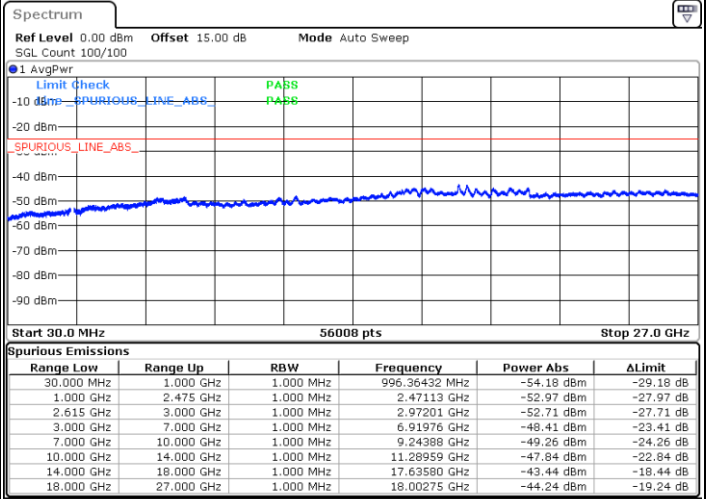

Date: 18.DEC.2021 13:53:20

LTE Band 7C / 20MHz+20MHz

QPSK

Highest Channel / 1RB0 and 1RB99

Highest Channel / 1RB99 and 1RB0

Date: 18.DEC.2021 14:19:13

Date: 18.DEC.2021 14:13:27

Highest Channel / FullIRB

N/A

Date: 18.DEC.2021 14:20:23

LTE Band 7C / 10MHz+20MHz

16QAM

Lowest Channel / 1RB0 and 1RB99

Lowest Channel / 1RB49 and 1RB0

Date: 18.DEC.2021 11:50:11

Date: 18.DEC.2021 11:46:45

Lowest Channel / FullIRB

N/A

Date: 18.DEC.2021 11:53:38

LTE Band 7C / 10MHz+20MHz

16QAM

MiddleChannel / 1RB0 and 1RB99

Middle Channel / 1RB49 and 1RB0

Date: 18.DEC.2021 12:03:46

Date: 18.DEC.2021 12:07:13

Middle Channel / FullIRB

N/A

Date: 18.DEC.2021 12:00:18

LTE Band 7C / 10MHz+20MHz

16QAM

Highest Channel / 1RB0 and 1RB99

Highest Channel / 1RB49 and 1RB0