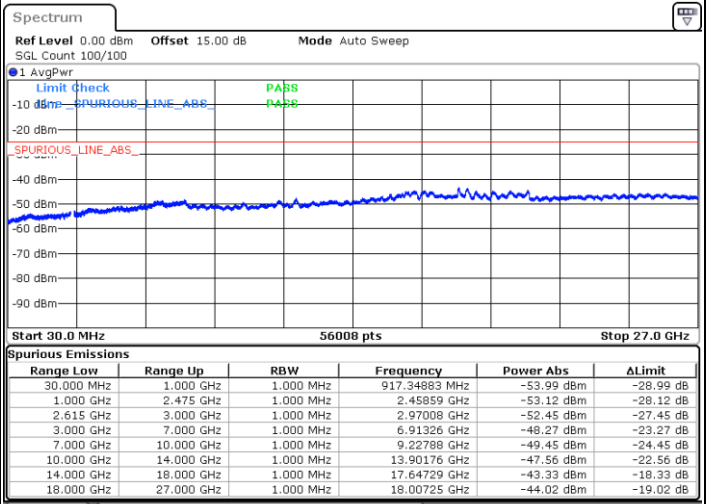

LTE Band 7C / 15MHz+10MHz

QPSK

Lowest Channel / 1RB0 and 1RB49

Lowest Channel / 1RB74 and 1RB0

Date: 18.DEC.2021 17:36:13

Date: 18.DEC.2021 17:35:06

Lowest Channel / FullIRB

N/A

Date: 18.DEC.2021 17:41:50

LTE Band 7C / 15MHz+10MHz

QPSK

Middle Channel / 1RB0 and 1RB49

Middle Channel / 1RB74 and 1RB0

Date: 18.DEC.2021 17:51:45

Date: 18.DEC.2021 17:52:52

Middle Channel / FullIRB

N/A

Date: 18.DEC.2021 17:45:59

LTE Band 7C / 15MHz+10MHz

QPSK

Highest Channel / 1RB0 and 1RB49

Highest Channel / 1RB74 and 1RB0

Date: 18.DEC.2021 18:11:11

Date: 18.DEC.2021 18:05:35

Highest Channel / FullIRB

N/A

Date: 18.DEC.2021 18:12:19

LTE Band 7C / 15MHz+15MHz

QPSK

Lowest Channel / 1RB0 and 1RB74

Lowest Channel / 1RB74 and 1RB0

Date: 18.DEC.2021 16:32:37