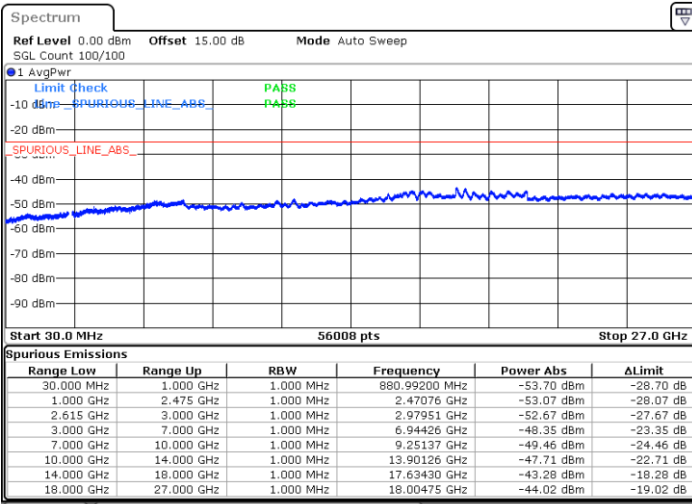

Highest Channel / FullIRB

N/A

Date: 18.DEC.2021 17:10:14