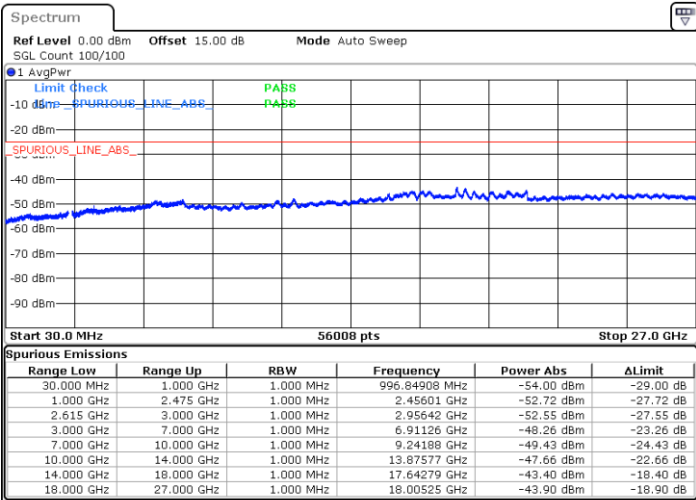

Date: 18.DEC.2021 16:48:32

Date: 18.DEC.2021 16:49:41

Middle Channel / FullIRB

N/A

Date: 18.DEC.2021 16:42:46

LTE Band 7C / 15MHz+15MHz

QPSK

Highest Channel / 1RB0 and 1RB74

Highest Channel / 1RB74 and 1RB0

Date: 18.DEC.2021 17:07:55

Date: 18.DEC.2021 17:02:10

Highest Channel / FullIRB

N/A

Date: 18.DEC.2021 17:09:05

LTE Band 7C / 15MHz+20MHz

QPSK

Lowest Channel / 1RB0 and 1RB99

Lowest Channel / 1RB74 and 1RB0

Date: 18.DEC.2021 12:46:10

Date: 18.DEC.2021 12:45:01

Lowest Channel / FullIRB

N/A

Date: 18.DEC.2021 12:51:56

LTE Band 7C / 15MHz+20MHz

LTE Band 7C / 15MHz+20MHz

QPSK

Highest Channel / 1RB0 and 1RB99

Highest Channel / 1RB74 and 1RB0

Date: 18.DEC.2021 13:22:15

Date: 18.DEC.2021 13:16:29

Highest Channel / FullIRB

N/A