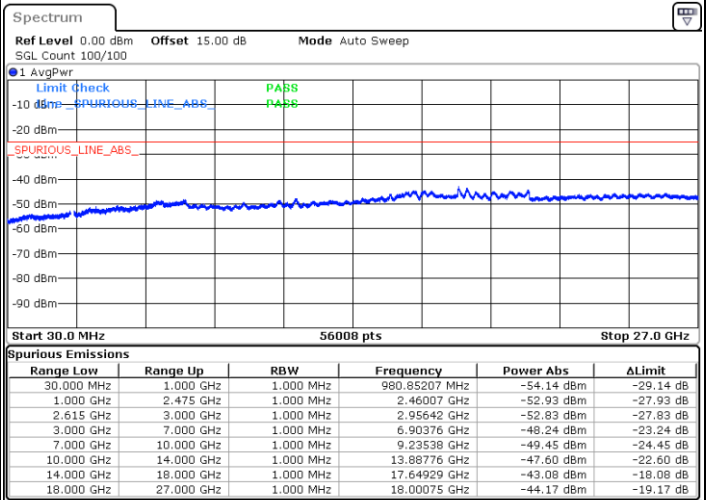

N/A

Date: 18.DEC.2021 17:45:59

LTE Band 7C / 15MHz+10MHz

QPSK

Highest Channel / 1RB0 and 1RB49

Highest Channel / 1RB74 and 1RB0

Date: 18.DEC.2021 18:11:11

Date: 18.DEC.2021 18:05:35

Highest Channel / FullIRB

N/A

Date: 18.DEC.2021 18:12:19

LTE Band 7C / 15MHz+15MHz

QPSK

Lowest Channel / 1RB0 and 1RB74

Lowest Channel / 1RB74 and 1RB0

Date: 18.DEC.2021 16:32:37

Date: 18.DEC.2021 16:31:27

Lowest Channel / FullIRB

N/A

Date: 18.DEC.2021 16:38:23

LTE Band 7C / 15MHz+15MHz

QPSK

Middle Channel / 1RB0 and 1RB74

Middle Channel / 1RB74 and 1RB0

Date: 18.DEC.2021 16:48:32

Date: 18.DEC.2021 16:49:41

Middle Channel / FullIRB

N/A

Date: 18.DEC.2021 16:42:46

LTE Band 7C / 15MHz+15MHz

QPSK

Highest Channel / 1RB0 and 1RB74