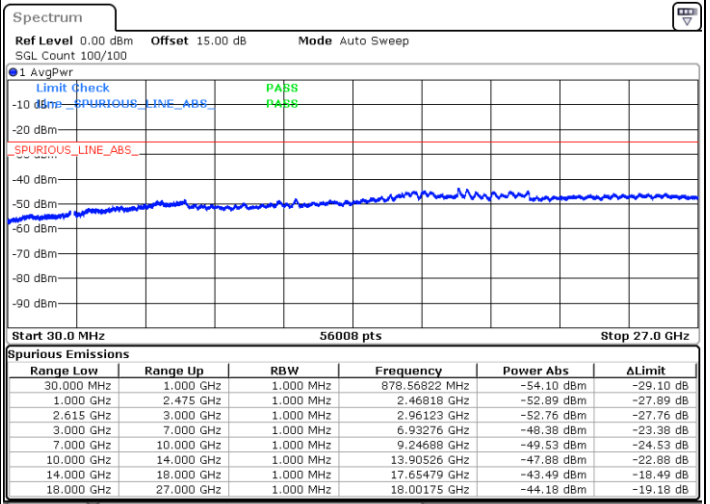

Date: 18.DEC.2021 15:11:42

Highest Channel / FullIRB

N/A

Date: 18.DEC.2021 15:18:37

LTE Band 7C / 20MHz+15MHz

QPSK

Lowest Channel / 1RB0 and 1RB74

Lowest Channel / 1RB99 and 1RB0

Date: 18.DEC.2021 15:36:09

Date: 18.DEC.2021 15:35:00

Lowest Channel / FullIRB

N/A

Date: 18.DEC.2021 15:41:56

LTE Band 7C / 20MHz+15MHz

QPSK

MiddleChannel / 1RB0 and 1RB74

Middle Channel / 1RB99 and 1RB0

Date: 18.DEC.2021 15:52:06

Date: 18.DEC.2021 15:53:16

Middle Channel / FullIRB

N/A

Date: 18.DEC.2021 15:46:19

LTE Band 7C / 20MHz+15MHz

QPSK

Highest Channel / 1RB0 and 1RB74

Highest Channel / 1RB99 and 1RB0

Date: 18.DEC.2021 16:11:30

Date: 18.DEC.2021 16:05:44

Highest Channel / FullIRB

N/A

Date: 18.DEC.2021 16:12:39

LTE Band 7C / 20MHz+20MHz