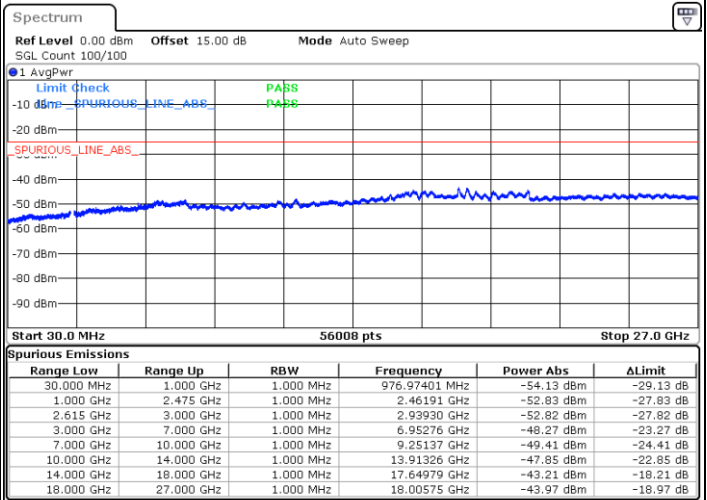

N/A

Date: 18.DEC.2021 14:47:10

LTE Band 7C / 20MHz+10MHz

QPSK

Middle Channel / 1RB0 and 1RB49

Middle Channel / 1RB99 and 1RB0

Date: 18.DEC.2021 14:57:20

Date: 18.DEC.2021 14:58:29

Middle Channel / FullIRB

N/A

Date: 18.DEC.2021 14:51:33

LTE Band 7C / 20MHz+10MHz

QPSK

Highest Channel / 1RB0 and 1RB49

Highest Channel / 1RB99 and 1RB0

Date: 18.DEC.2021 15:17:28

Date: 18.DEC.2021 15:11:42

Highest Channel / FullIRB

N/A

Date: 18.DEC.2021 15:18:37

LTE Band 7C / 20MHz+15MHz

QPSK

Lowest Channel / 1RB0 and 1RB74

Lowest Channel / 1RB99 and 1RB0

Date: 18.DEC.2021 15:36:09

Date: 18.DEC.2021 15:35:00

Lowest Channel / FullIRB

N/A

Date: 18.DEC.2021 15:41:56

LTE Band 7C / 20MHz+15MHz

QPSK

MiddleChannel / 1RB0 and 1RB74