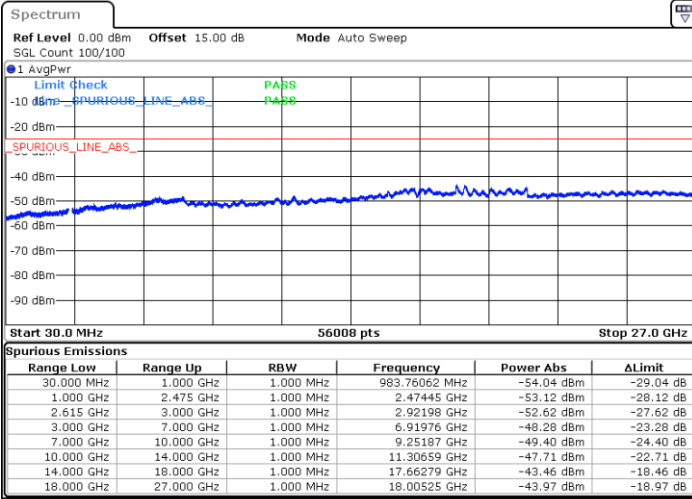

Middle Channel / 1RB99 and 1RB0

Date: 18.DEC.2021 15:52:06

Date: 18.DEC.2021 15:53:16

Middle Channel / FullIRB

N/A

Date: 18.DEC.2021 15:46:19

LTE Band 7C / 20MHz+15MHz

QPSK

Highest Channel / 1RB0 and 1RB74

Highest Channel / 1RB99 and 1RB0

Date: 18.DEC.2021 16:11:30

Date: 18.DEC.2021 16:05:44

Highest Channel / FullIRB

N/A

Date: 18.DEC.2021 16:12:39

LTE Band 7C / 20MHz+20MHz

QPSK

Lowest Channel / 1RB0 and 1RB99

Lowest Channel / 1RB99 and 1RB0

Date: 18.DEC.2021 13:43:12

Date: 18.DEC.2021 13:42:03

Lowest Channel / FullIRB

N/A

Date: 18.DEC.2021 13:48:58