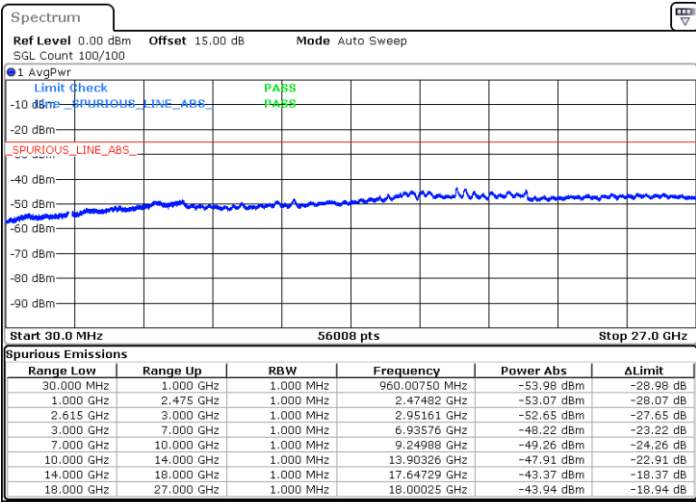

Date: 18.DEC.2021 16:31:27

Lowest Channel / FullIRB

N/A

Date: 18.DEC.2021 16:38:23

LTE Band 7C / 15MHz+15MHz

QPSK

Middle Channel / 1RB0 and 1RB74

Middle Channel / 1RB74 and 1RB0

Date: 18.DEC.2021 16:48:32

Date: 18.DEC.2021 16:49:41

Middle Channel / FullIRB

N/A

Date: 18.DEC.2021 16:42:46

LTE Band 7C / 15MHz+15MHz

QPSK

Highest Channel / 1RB0 and 1RB74

Highest Channel / 1RB74 and 1RB0

Date: 18.DEC.2021 17:07:55

Date: 18.DEC.2021 17:02:10

Highest Channel / FullIRB

N/A

Date: 18.DEC.2021 17:09:05

LTE Band 7C / 15MHz+20MHz

QPSK

Lowest Channel / 1RB0 and 1RB99

Lowest Channel / 1RB74 and 1RB0

Date: 18.DEC.2021 12:46:10

Date: 18.DEC.2021 12:45:01

Lowest Channel / FullIRB

N/A

Date: 18.DEC.2021 12:51:56

LTE Band 7C / 15MHz+20MHz