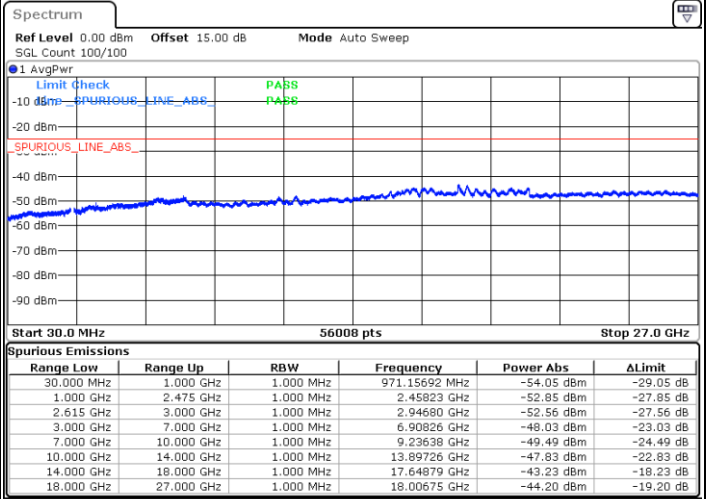

Date: 18.DEC.2021 15:36:09

Date: 18.DEC.2021 15:35:00

Lowest Channel / FullIRB

N/A

Date: 18.DEC.2021 15:41:56

LTE Band 7C / 20MHz+15MHz

QPSK

MiddleChannel / 1RB0 and 1RB74

Middle Channel / 1RB99 and 1RB0

Date: 18.DEC.2021 15:52:06

Date: 18.DEC.2021 15:53:16

Middle Channel / FullIRB

N/A

Date: 18.DEC.2021 15:46:19

LTE Band 7C / 20MHz+15MHz

QPSK

Highest Channel / 1RB0 and 1RB74

Highest Channel / 1RB99 and 1RB0

Date: 18.DEC.2021 16:11:30

Date: 18.DEC.2021 16:05:44

Highest Channel / FullIRB

N/A

Date: 18.DEC.2021 16:12:39

LTE Band 7C / 20MHz+20MHz

QPSK

Lowest Channel / 1RB0 and 1RB99

Lowest Channel / 1RB99 and 1RB0

Date: 18.DEC.2021 13:43:12

Date: 18.DEC.2021 13:42:03

Lowest Channel / FullIRB

N/A

Date: 18.DEC.2021 13:48:58