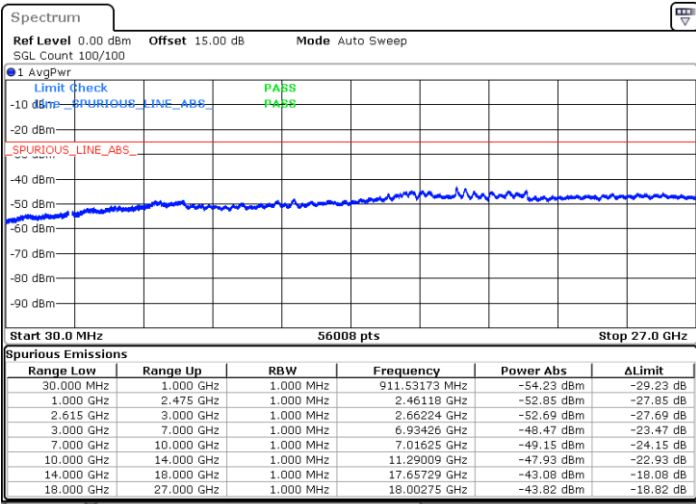

LTE Band 7C / 15MHz+10MHz

QPSK

Lowest Channel / 1RB0 and 1RB49

Lowest Channel / 1RB74 and 1RB0

Date: 18.DEC.2021 17:36:13

Date: 18.DEC.2021 17:35:06

Lowest Channel / FullIRB

N/A

Date: 18.DEC.2021 17:41:50

LTE Band 7C / 15MHz+10MHz

QPSK

Middle Channel / 1RB0 and 1RB49

Middle Channel / 1RB74 and 1RB0

Date: 18.DEC.2021 17:51:45

Date: 18.DEC.2021 17:52:52

Middle Channel / FullIRB

N/A

Date: 18.DEC.2021 17:45:59

LTE Band 7C / 15MHz+10MHz

QPSK

Highest Channel / 1RB0 and 1RB49

Highest Channel / 1RB74 and 1RB0

Date: 18.DEC.2021 18:11:11

Date: 18.DEC.2021 18:05:35

Highest Channel / FullIRB

N/A

Date: 18.DEC.2021 18:12:19

LTE Band 7C / 15MHz+15MHz

QPSK

Lowest Channel / 1RB0 and 1RB74

Lowest Channel / 1RB74 and 1RB0

Date: 18.DEC.2021 16:32:37