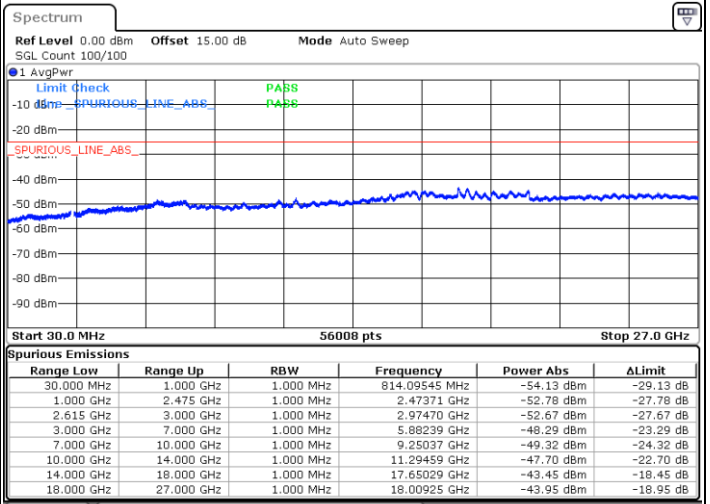

Date: 18.DEC.2021 13:23:25

LTE Band 7C / 20MHz+10MHz

QPSK

Lowest Channel / 1RB0 and 1RB49

Lowest Channel / 1RB99 and 1RB0

Date: 18.DEC.2021 14:41:05

Date: 18.DEC.2021 14:39:56

Lowest Channel / FullIRB

N/A

Date: 18.DEC.2021 14:47:10

LTE Band 7C / 20MHz+10MHz

QPSK

Middle Channel / 1RB0 and 1RB49

Middle Channel / 1RB99 and 1RB0

Date: 18.DEC.2021 14:57:20

Date: 18.DEC.2021 14:58:29

Middle Channel / FullIRB

N/A

Date: 18.DEC.2021 14:51:33

LTE Band 7C / 20MHz+10MHz

QPSK

Highest Channel / 1RB0 and 1RB49

Highest Channel / 1RB99 and 1RB0

Date: 18.DEC.2021 15:17:28

Date: 18.DEC.2021 15:11:42

Highest Channel / FullIRB

N/A

Date: 18.DEC.2021 15:18:37

LTE Band 7C / 20MHz+15MHz

QPSK

Lowest Channel / 1RB0 and 1RB74

Lowest Channel / 1RB99 and 1RB0