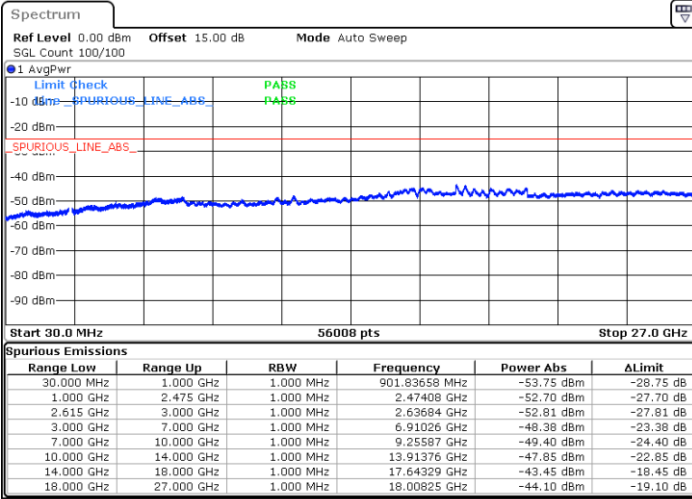

Date: 18.DEC.2021 13:53:20

LTE Band 7C / 20MHz+20MHz

QPSK

Highest Channel / 1RB0 and 1RB99

Highest Channel / 1RB99 and 1RB0

Date: 18.DEC.2021 14:19:13

Date: 18.DEC.2021 14:13:27

Highest Channel / FullIRB

N/A

Date: 18.DEC.2021 14:20:23

LTE Band 7C / 10MHz+20MHz

16QAM

Lowest Channel / 1RB0 and 1RB99

Lowest Channel / 1RB49 and 1RB0

Date: 18.DEC.2021 11:50:11

Date: 18.DEC.2021 11:46:45

Lowest Channel / FullIRB

N/A

Date: 18.DEC.2021 11:53:38

LTE Band 7C / 10MHz+20MHz

16QAM

MiddleChannel / 1RB0 and 1RB99

Middle Channel / 1RB49 and 1RB0

Date: 18.DEC.2021 12:03:46

Date: 18.DEC.2021 12:07:13

Middle Channel / FullIRB

N/A

Date: 18.DEC.2021 12:00:18

LTE Band 7C / 10MHz+20MHz

16QAM

Highest Channel / 1RB0 and 1RB99

Highest Channel / 1RB49 and 1RB0