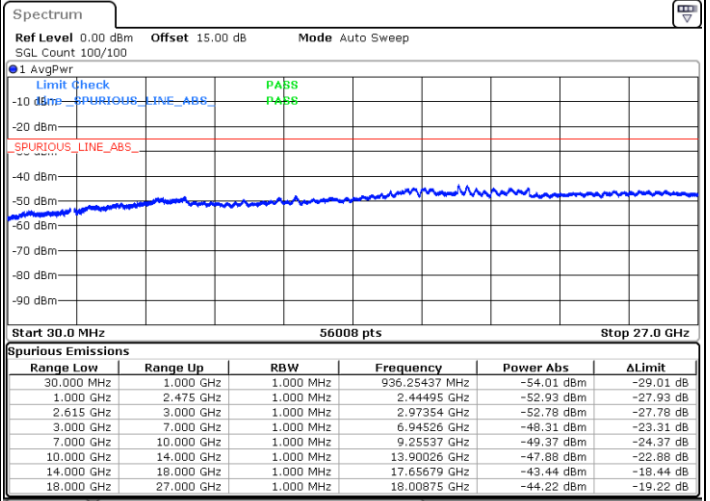

Date: 18.DEC.2021 12:07:13

Middle Channel / FullIRB

N/A

Date: 18.DEC.2021 12:00:18

LTE Band 7C / 10MHz+20MHz

16QAM

Highest Channel / 1RB0 and 1RB99

Highest Channel / 1RB49 and 1RB0

Date: 18.DEC.2021 12:24:37

Date: 18.DEC.2021 12:21:10

Highest Channel / FullIRB

N/A

Date: 18.DEC.2021 12:28:06

LTE Band 7C / 15MHz+10MHz

16QAM

Lowest Channel / 1RB0 and 1RB49

Lowest Channel / 1RB74 and 1RB0

Date: 18.DEC.2021 17:37:20

Date: 18.DEC.2021 17:33:59

Lowest Channel / FullIRB

N/A

Date: 18.DEC.2021 17:40:43

LTE Band 7C / 15MHz+10MHz

16QAM

Middle Channel / 1RB0 and 1RB49

Middle Channel / 1RB74 and 1RB0

Date: 18.DEC.2021 17:50:38

Date: 18.DEC.2021 17:53:59

Middle Channel / FullIRB

N/A

Date: 18.DEC.2021 17:47:06

LTE Band 7C / 15MHz+10MHz