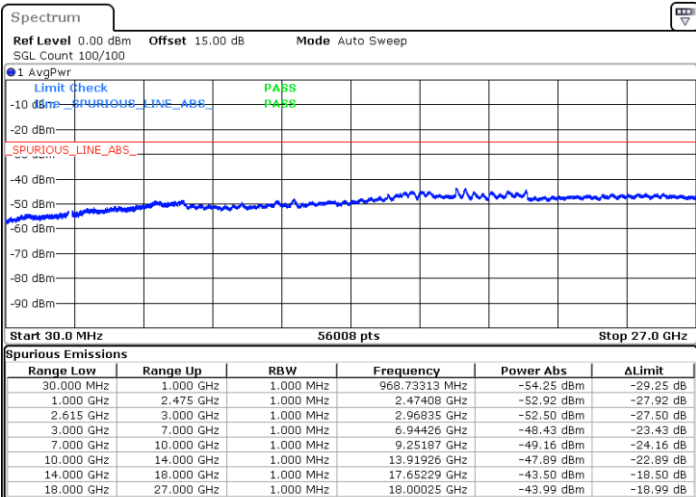

Highest Channel / 1RB74 and 1RB0

Date: 18.DEC.2021 17:07:55

Date: 18.DEC.2021 17:02:10

Highest Channel / FullIRB

N/A

Date: 18.DEC.2021 17:09:05

LTE Band 7C / 15MHz+20MHz

QPSK

Lowest Channel / 1RB0 and 1RB99

Lowest Channel / 1RB74 and 1RB0

Date: 18.DEC.2021 12:46:10

Date: 18.DEC.2021 12:45:01

Lowest Channel / FullIRB

N/A

Date: 18.DEC.2021 12:51:56

LTE Band 7C / 15MHz+20MHz

LTE Band 7C / 15MHz+20MHz

QPSK

Highest Channel / 1RB0 and 1RB99

Highest Channel / 1RB74 and 1RB0

Date: 18.DEC.2021 13:22:15

Date: 18.DEC.2021 13:16:29

Highest Channel / FullIRB

N/A