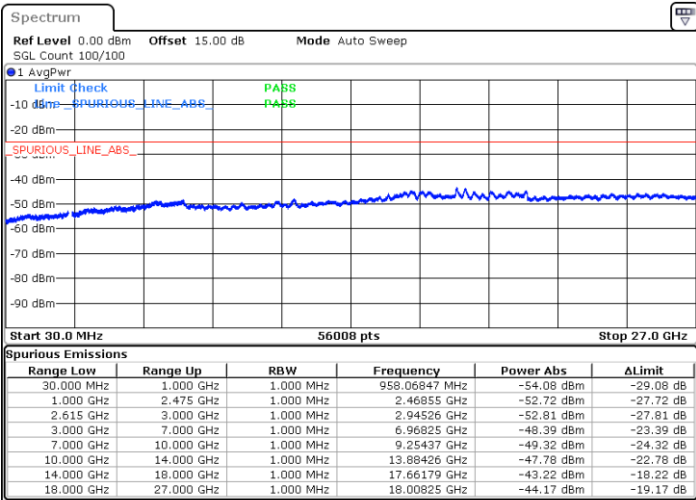

Lowest Channel / FullIRB

N/A

Date: 18.DEC.2021 11:53:38

LTE Band 7C / 10MHz+20MHz

16QAM

MiddleChannel / 1RB0 and 1RB99

Middle Channel / 1RB49 and 1RB0

Date: 18.DEC.2021 12:03:46

Date: 18.DEC.2021 12:07:13

Middle Channel / FullIRB

N/A

Date: 18.DEC.2021 12:00:18

LTE Band 7C / 10MHz+20MHz

16QAM

Highest Channel / 1RB0 and 1RB99

Highest Channel / 1RB49 and 1RB0

Date: 18.DEC.2021 12:24:37

Date: 18.DEC.2021 12:21:10

Highest Channel / FullIRB

N/A

Date: 18.DEC.2021 12:28:06

LTE Band 7C / 15MHz+10MHz

16QAM

Lowest Channel / 1RB0 and 1RB49

Lowest Channel / 1RB74 and 1RB0

Date: 18.DEC.2021 17:37:20

Date: 18.DEC.2021 17:33:59

Lowest Channel / FullIRB

N/A

Date: 18.DEC.2021 17:40:43

LTE Band 7C / 15MHz+10MHz

16QAM