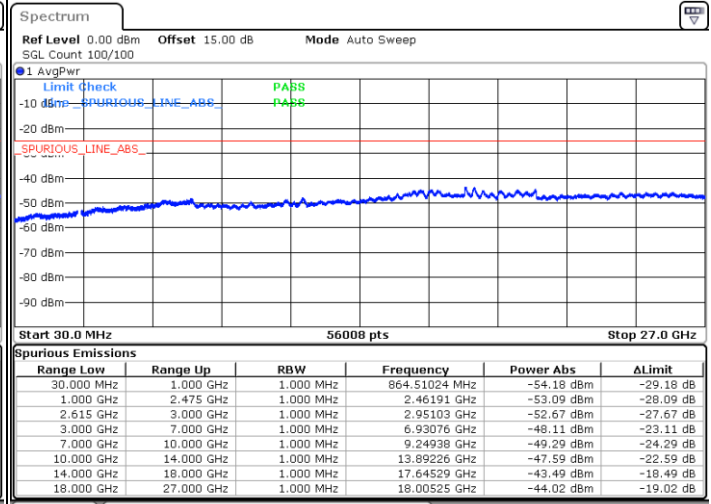

LTE Band 7C / 15MHz+15MHz

16QAM

Lowest Channel / 1RB0 and 1RB74

Lowest Channel / 1RB74 and 1RB0

Date: 18.DEC.2021 16:33:46

Date: 18.DEC.2021 16:30:18

Lowest Channel / FullIRB

N/A

Date: 18.DEC.2021 16:37:14

LTE Band 7C / 15MHz+15MHz

16QAM

Middle Channel / 1RB0 and 1RB74

Middle Channel / 1RB74 and 1RB0

Date: 18.DEC.2021 16:47:23

Date: 18.DEC.2021 16:50:50

Middle Channel / FullIRB

N/A

Date: 18.DEC.2021 16:43:55

LTE Band 7C / 15MHz+15MHz

16QAM

Highest Channel / 1RB0 and 1RB74

Highest Channel / 1RB74 and 1RB0

Date: 18.DEC.2021 17:06:46

Date: 18.DEC.2021 17:03:18