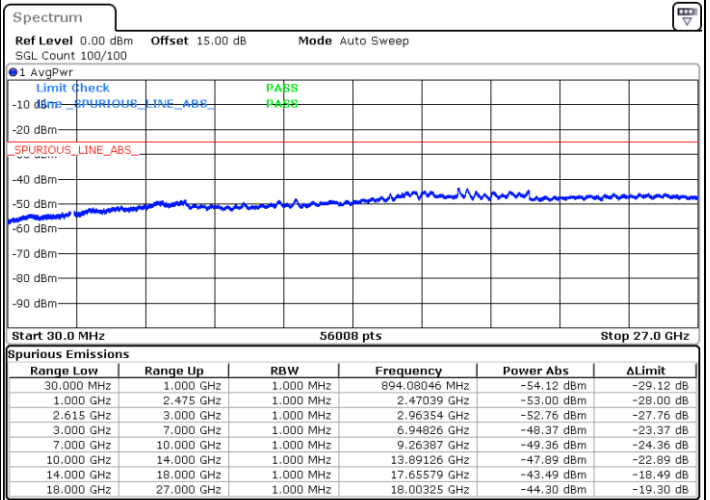

Highest Channel / 1RB0 and 1RB74

Highest Channel / 1RB99 and 1RB0

Date: 18.DEC.2021 16:11:30

Date: 18.DEC.2021 16:05:44

Highest Channel / FullIRB

N/A

Date: 18.DEC.2021 16:12:39

LTE Band 7C / 20MHz+20MHz

QPSK

Lowest Channel / 1RB0 and 1RB99

Lowest Channel / 1RB99 and 1RB0

Date: 18.DEC.2021 13:43:12

Date: 18.DEC.2021 13:42:03

Lowest Channel / FullIRB

N/A

Date: 18.DEC.2021 13:48:58

LTE Band 7C / 20MHz+20MHz

QPSK

Middle Channel / 1RB0 and 1RB99

Middle Channel / 1RB99 and 1RB0

Date: 18.DEC.2021 13:59:06

Date: 18.DEC.2021 14:00:15

Middle Channel / FullIRB

N/A

Date: 18.DEC.2021 13:53:20

LTE Band 7C / 20MHz+20MHz

QPSK

Highest Channel / 1RB0 and 1RB99

Highest Channel / 1RB99 and 1RB0

Date: 18.DEC.2021 14:19:13

Date: 18.DEC.2021 14:13:27

Highest Channel / FullIRB