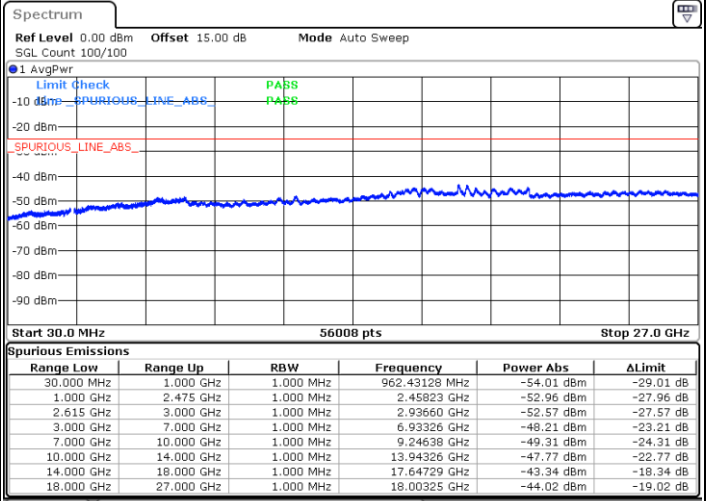

Highest Channel / FullIRB

N/A

Date: 18.DEC.2021 18:12:19

LTE Band 7C / 15MHz+15MHz

QPSK

Lowest Channel / 1RB0 and 1RB74

Lowest Channel / 1RB74 and 1RB0

Date: 18.DEC.2021 16:32:37

Date: 18.DEC.2021 16:31:27

Lowest Channel / FullIRB

N/A

Date: 18.DEC.2021 16:38:23

LTE Band 7C / 15MHz+15MHz

QPSK

Middle Channel / 1RB0 and 1RB74

Middle Channel / 1RB74 and 1RB0

Date: 18.DEC.2021 16:48:32

Date: 18.DEC.2021 16:49:41

Middle Channel / FullIRB

N/A

Date: 18.DEC.2021 16:42:46

LTE Band 7C / 15MHz+15MHz

QPSK

Highest Channel / 1RB0 and 1RB74

Highest Channel / 1RB74 and 1RB0

Date: 18.DEC.2021 17:07:55

Date: 18.DEC.2021 17:02:10

Highest Channel / FullIRB

N/A

Date: 18.DEC.2021 17:09:05

LTE Band 7C / 15MHz+20MHz

QPSK