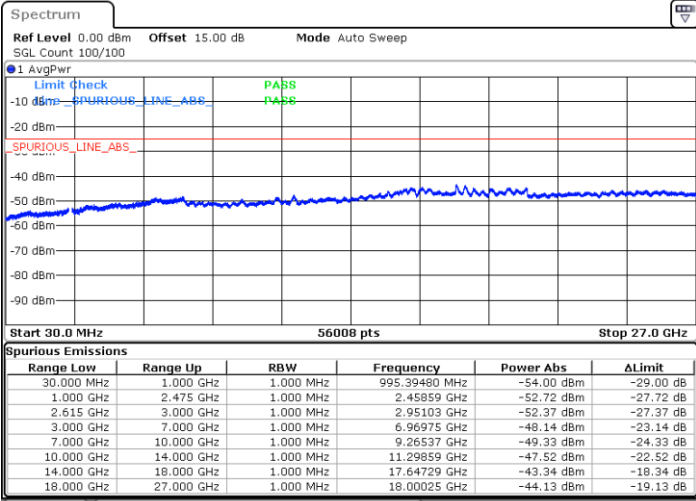

LTE Band 7C / 15MHz+10MHz

QPSK

Lowest Channel / 1RB0 and 1RB49

Lowest Channel / 1RB74 and 1RB0

Date: 18.DEC.2021 17:36:13

Date: 18.DEC.2021 17:35:06

Lowest Channel / FullIRB

N/A

Date: 18.DEC.2021 17:41:50

LTE Band 7C / 15MHz+10MHz

QPSK

Middle Channel / 1RB0 and 1RB49

Middle Channel / 1RB74 and 1RB0

Date: 18.DEC.2021 17:51:45

Date: 18.DEC.2021 17:52:52

Middle Channel / FullIRB

N/A

Date: 18.DEC.2021 17:45:59

LTE Band 7C / 15MHz+10MHz

QPSK

Highest Channel / 1RB0 and 1RB49

Highest Channel / 1RB74 and 1RB0

Date: 18.DEC.2021 18:11:11

Date: 18.DEC.2021 18:05:35