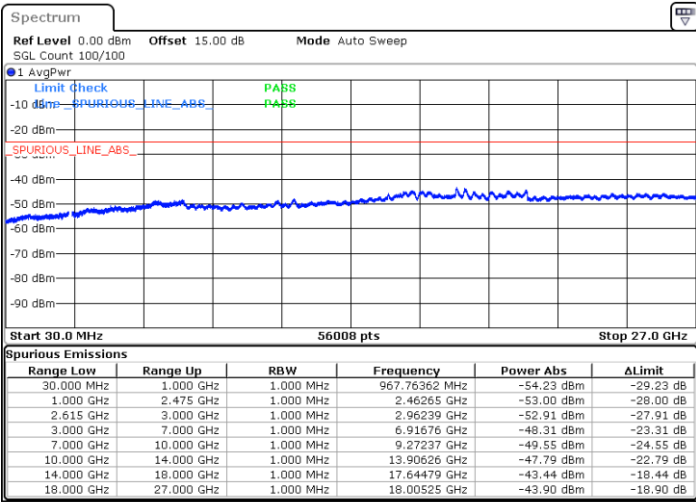

N/A

Date: 18.DEC.2021 14:47:10

LTE Band 7C / 20MHz+10MHz

QPSK

Middle Channel / 1RB0 and 1RB49

Middle Channel / 1RB99 and 1RB0

Date: 18.DEC.2021 14:57:20

Date: 18.DEC.2021 14:58:29

Middle Channel / FullIRB

N/A

Date: 18.DEC.2021 14:51:33

LTE Band 7C / 20MHz+10MHz

QPSK

Highest Channel / 1RB0 and 1RB49

Highest Channel / 1RB99 and 1RB0

Date: 18.DEC.2021 15:17:28

Date: 18.DEC.2021 15:11:42

Highest Channel / FullIRB

N/A

Date: 18.DEC.2021 15:18:37

LTE Band 7C / 20MHz+15MHz

QPSK

Lowest Channel / 1RB0 and 1RB74

Lowest Channel / 1RB99 and 1RB0

Date: 18.DEC.2021 15:36:09

Date: 18.DEC.2021 15:35:00

Lowest Channel / FullIRB

N/A

Date: 18.DEC.2021 15:41:56

LTE Band 7C / 20MHz+15MHz

QPSK

MiddleChannel / 1RB0 and 1RB74