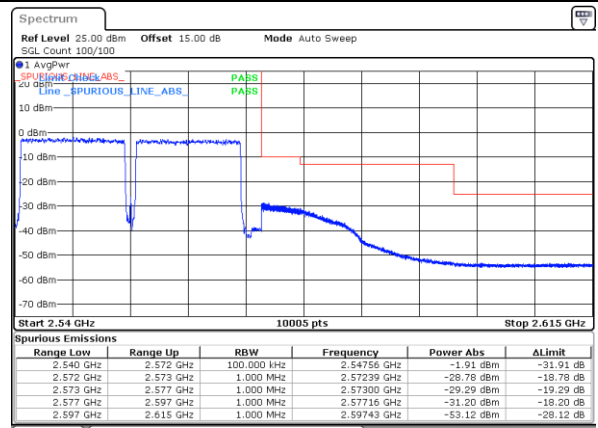

Highest Band Edge / Full RB

Date: 18. DEC. 2021 17:26:54

Date: 18. DEC. 2021 18:00:50

LTE Band 7C / 15MHz+15MHz

QPSK

Lowest Band Edge / 1RB0 and 1RB74

Highest Band Edge / 1RB0 and 1RB74

Date: 18, DEC, 2021 16:26:05

Date: 18, DEC, 2021 16:57:49

Lowest Band Edge / 1RB74 and 1RB0

Highest Band Edge / 1RB74 and 1RB0

Date: 18, DEC, 2021 16:26:44

Date: 18, DEC, 2021 17:01:02

Lowest Band Edge / Full RB

Highest Band Edge / Full RB