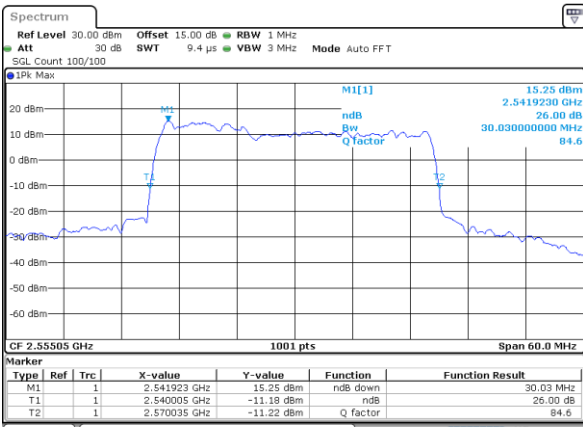

Middle Channel / 20MHz+20MHz

N/A

Date: 19, DEC, 2021 13:31:41

Highest Channel / 20MHz+20MHz

N/A

Date: 19, DEC, 2021 14:05:18

LTE Band 7C

64QAM

Lowest Channel / 10MHz+20MHz

Date: 18_DEC.2021 11:36:10

Lowest Channel / 15MHz+10MHz

Date: 18_DEC.2021 17:25:18

Middle Channel / 10MHz+20MHz

Date: 18_DEC.2021 11:56:57

Middle Channel / 15MHz+10MHz

Date: 18_DEC.2021 17:43:53

Highest Channel / 10MHz+20MHz

Date: 18_DEC.2021 12:11:39

Highest Channel / 15MHz+10MHz

Date: 18_DEC.2021 17:58:11

LTE Band 7C

64QAM

Lowest Channel / 15MHz+15MHz

Date: 18 DEC 2021 16:21:11

Lowest Channel / 15MHz+20MHz

Date: 18 DEC 2021 12:13:01

Middle Channel / 15MHz+15MHz

Date: 18 DEC 2021 16:40:34

Middle Channel / 15MHz+20MHz

Date: 18 DEC 2021 12:15:07

Highest Channel / 15MHz+15MHz

Date: 18 DEC 2021 16:55:17