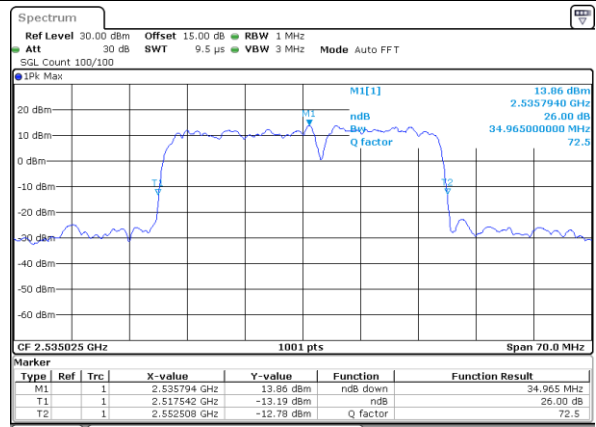

Lowest Channel / 15MHz+20MHz

Date: 18 DEC 2021 12:13:01

Middle Channel / 15MHz+15MHz

Date: 18 DEC 2021 16:40:34

Middle Channel / 15MHz+20MHz

Date: 18 DEC 2021 12:15:07

Highest Channel / 15MHz+15MHz

Date: 18 DEC 2021 16:55:17

Highest Channel / 15MHz+20MHz

Date: 18 DEC 2021 13:08:50

LTE Band 7C

64QAM

Lowest Channel / 20MHz+10MHz

Date: 18_DEC.2021 14:28:52

Lowest Channel / 20MHz+15MHz

Date: 18_DEC.2021 15:23:58

Middle Channel / 20MHz+10MHz

Date: 18_DEC.2021 14:49:21

Middle Channel / 20MHz+15MHz

Date: 18_DEC.2021 15:44:07

Highest Channel / 20MHz+10MHz

Date: 18_DEC.2021 15:04:04

Highest Channel / 20MHz+15MHz

Date: 18_DEC.2021 15:58:51