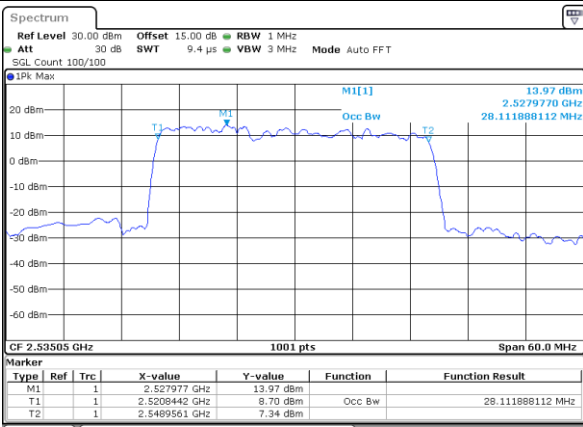

Highest Channel / 20MHz+15MHz

Date: 18.Dec.2021 15:57:14

LTE Band 7C

QPSK

Lowest Channel / 20MHz+20MHz

N/A

Date: 19, DEC, 2021 13:29:26

Middle Channel / 20MHz+20MHz

N/A

Date: 19, DEC, 2021 13:49:32

Highest Channel / 20MHz+20MHz

N/A

Date: 19, DEC, 2021 14:04:14

LTE Band 7C

16QAM

Lowest Channel / 10MHz+20MHz

Date: 18.Dec.2021 11:35:04

Lowest Channel / 15MHz+10MHz

Date: 18.Dec.2021 17:13:36

Middle Channel / 10MHz+20MHz

Date: 18.Dec.2021 11:55:54

Middle Channel / 15MHz+10MHz

Date: 18.Dec.2021 17:42:53

Highest Channel / 10MHz+20MHz