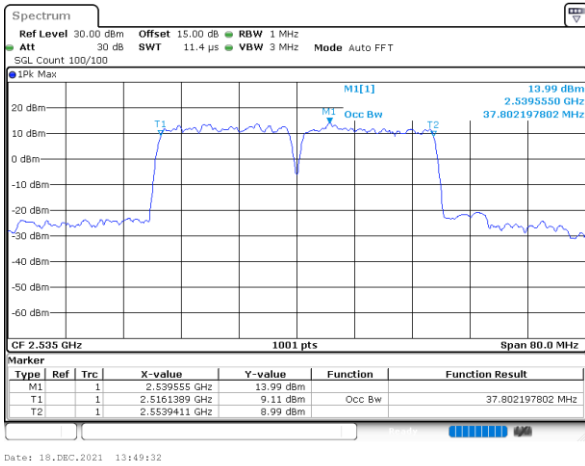

Lowest Channel / 20MHz+15MHz

Date: 18.Dec.2021 15:22:22

Middle Channel / 20MHz+10MHz

Date: 18.Dec.2021 14:47:44

Middle Channel / 20MHz+15MHz

Date: 18.Dec.2021 15:42:30

Highest Channel / 20MHz+10MHz

Date: 18.Dec.2021 15:02:27

Highest Channel / 20MHz+15MHz

Date: 18.Dec.2021 15:57:14

LTE Band 7C

QPSK

Lowest Channel / 20MHz+20MHz

N/A

Date: 19, DEC, 2021 13:29:26

Middle Channel / 20MHz+20MHz

N/A

Date: 19, DEC, 2021 13:49:32

Highest Channel / 20MHz+20MHz

N/A

Date: 19, DEC, 2021 14:04:14

LTE Band 7C

16QAM

Lowest Channel / 10MHz+20MHz