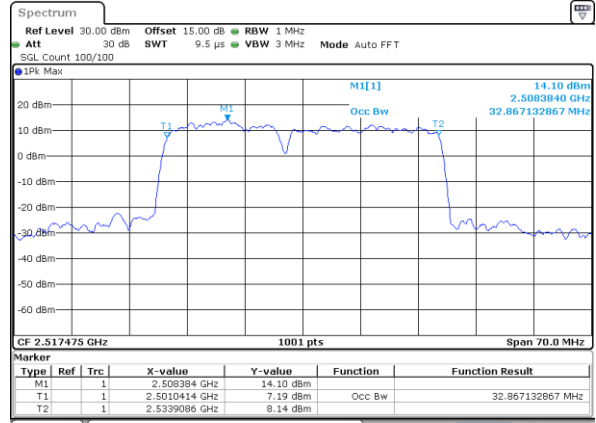

Date: 18.Dec.2021 11:35:04

Lowest Channel / 15MHz+10MHz

Date: 18.Dec.2021 17:13:36

Middle Channel / 10MHz+20MHz

Date: 18.Dec.2021 11:55:54

Middle Channel / 15MHz+10MHz

Date: 18.Dec.2021 17:42:53

Highest Channel / 10MHz+20MHz

Date: 18.Dec.2021 12:09:30

Highest Channel / 15MHz+10MHz

Date: 18.Dec.2021 17:56:10

LTE Band 7C

16QAM

Lowest Channel / 15MHz+15MHz

Date: 18 DEC 2021 16:20:07

Lowest Channel / 15MHz+20MHz

Date: 18 DEC 2021 12:32:56

Middle Channel / 15MHz+15MHz

Date: 18 DEC 2021 16:39:30

Middle Channel / 15MHz+20MHz

Date: 18 DEC 2021 12:53:03

Highest Channel / 15MHz+15MHz

Date: 18 DEC 2021 16:53:08

Highest Channel / 15MHz+20MHz