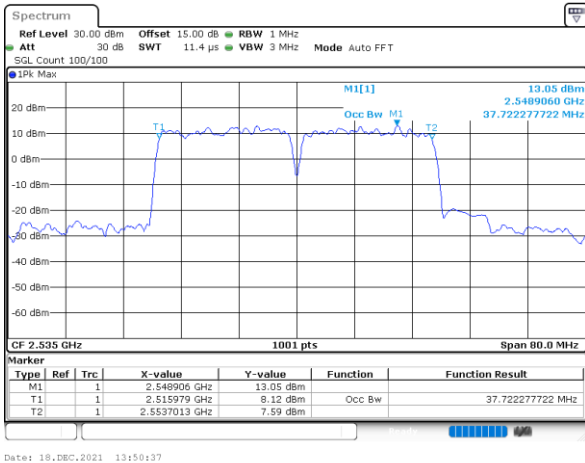

Lowest Channel / 20MHz+10MHz

Date: 18 DEC 2021 14:28:21

Lowest Channel / 20MHz+15MHz

Date: 18 DEC 2021 15:23:26

Middle Channel / 20MHz+10MHz

Date: 18 DEC 2021 14:48:49

Middle Channel / 20MHz+15MHz

Date: 18 DEC 2021 15:43:35

Highest Channel / 20MHz+10MHz

Date: 18 DEC 2021 15:01:23

Highest Channel / 20MHz+15MHz

Date: 18 DEC 2021 15:56:09

LTE Band 7C

64QAM

Lowest Channel / 20MHz+20MHz

N/A

Date: 19, DEC, 2021 13:30:31

Middle Channel / 20MHz+20MHz

N/A

Date: 19, DEC, 2021 13:50:37

Highest Channel / 20MHz+20MH

N/A

Date: 19, DEC, 2021 14:03:09

Conducted Band Edge

LTE Band 7C / 10MHz+20MHz / QPSK

Lowest Band Edge / 1RB0 and 1RB99

Highest Band Edge / 1RB0 and 1RB99

Lowest Band Edge / 1RB49 and 1RB0

Highest Band Edge / 1RB49 and 1RB0

Date: 18. DEC. 2021 11:42:51

Date: 18. DEC. 2021 12:18:53