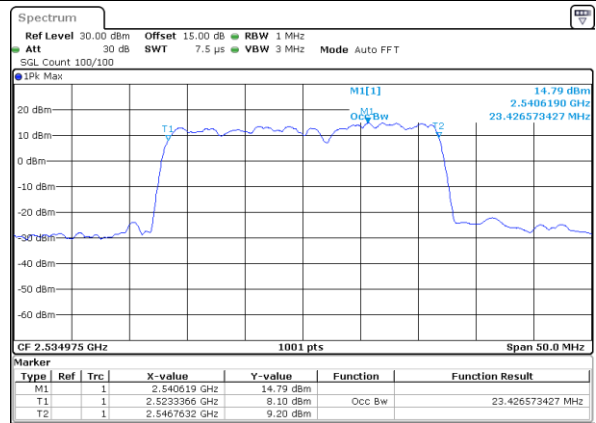

Date: 18 DEC 2021 14:48:17

Middle Channel / 20MHz+15MHz

Date: 18 DEC 2021 15:43:02

Highest Channel / 20MHz+10MHz

Date: 18 DEC 2021 15:01:55

Highest Channel / 20MHz+15MHz

Date: 18 DEC 2021 15:56:42

LTE Band 7C

N/A

Date: 18, DEC, 2021 14:03:42

LTE Band 7C

64QAM

Lowest Channel / 10MHz+20MHz

Date: 18.Dec.2021 11:35:38

Lowest Channel / 15MHz+10MHz

Date: 18.Dec.2021 17:14:09

Middle Channel / 10MHz+20MHz

Date: 18.Dec.2021 11:56:26

Middle Channel / 15MHz+10MHz

Date: 18.Dec.2021 17:43:23

Highest Channel / 10MHz+20MHz

Date: 18.Dec.2021 12:08:57

Highest Channel / 15MHz+10MHz

Date: 18.Dec.2021 17:55:39