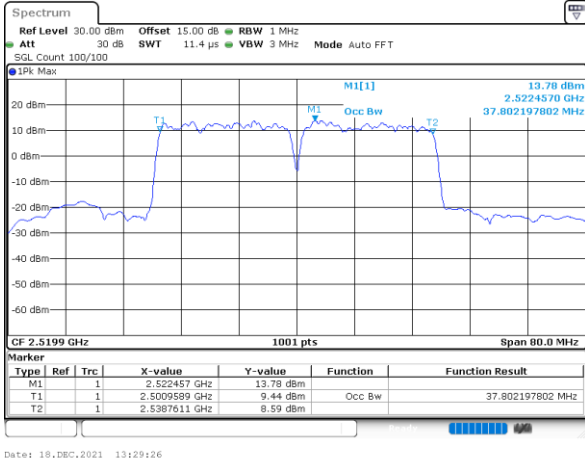

Lowest Channel / 20MHz+15MHz

Date: 18.Dec.2021 15:22:22

Middle Channel / 20MHz+10MHz

Date: 18.Dec.2021 14:47:44

Middle Channel / 20MHz+15MHz

Date: 18.Dec.2021 15:42:30

Highest Channel / 20MHz+10MHz

Date: 18.Dec.2021 15:02:27

Highest Channel / 20MHz+15MHz

Date: 18.Dec.2021 15:57:14

LTE Band 7C

QPSK

Lowest Channel / 20MHz+20MHz

N/A

Date: 19, DEC, 2021 13:29:26

Middle Channel / 20MHz+20MHz

N/A

Date: 19, DEC, 2021 13:49:32

Highest Channel / 20MHz+20MHz

N/A

Date: 19, DEC, 2021 14:04:14

LTE Band 7C

16QAM

Lowest Channel / 10MHz+20MHz