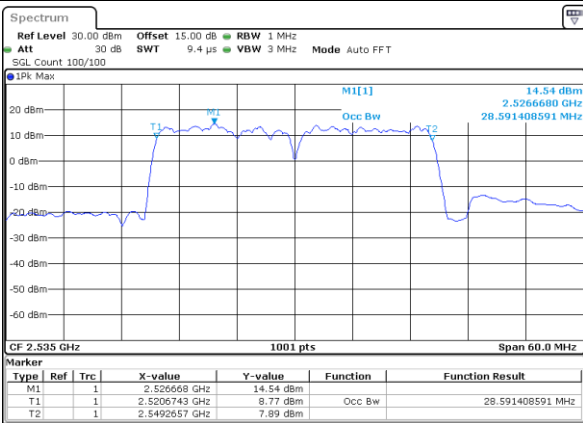

Middle Channel / 10MHz+20MHz

Date: 18.Dec.2021 11:56:26

Middle Channel / 15MHz+10MHz

Date: 18.Dec.2021 17:43:23

Highest Channel / 10MHz+20MHz

Date: 18.Dec.2021 12:08:57

Highest Channel / 15MHz+10MHz

Date: 18.Dec.2021 17:55:39

LTE Band 7C

64QAM

Lowest Channel / 15MHz+15MHz

Date: 18. DEC. 2021 16:20:39

Lowest Channel / 15MHz+20MHz

Date: 18. DEC. 2021 12:33:29

Middle Channel / 15MHz+15MHz

Date: 18. DEC. 2021 16:40:02

Middle Channel / 15MHz+20MHz

Date: 18. DEC. 2021 12:53:35

Highest Channel / 15MHz+15MHz

Date: 18. DEC. 2021 16:52:35

Highest Channel / 15MHz+20MHz

Date: 18. DEC. 2021 13:06:09

LTE Band 7C

64QAM