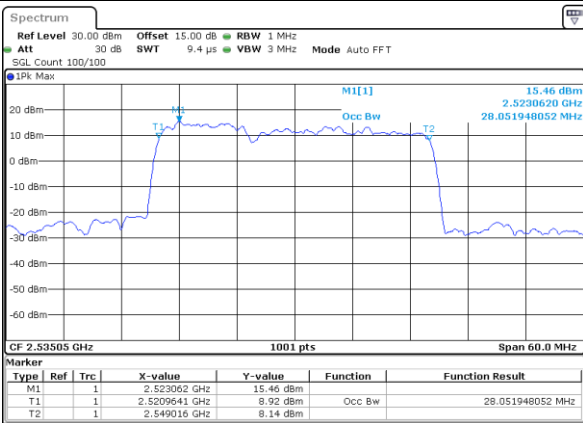

Mode	LTE Band 7C : 99%OBW(MHz)			
64QAM				
BW	10MHz+20MHz	15MHz+10MHz	15MHz+15MHz	15MHz+20MHz
Lowest CH	27.99	23.43	28.77	32.94
Middle CH	28.17	23.43	28.59	32.52
Highest CH	27.93	23.43	28.77	32.87
BW	20MHz+10MHz	20MHz+15MHz	20MHz+20MHz	N/A
Lowest CH	27.81	32.87	37.48	-
Middle CH	28.11	33.01	37.72	-
Highest CH	27.99	32.94	37.56	-

LTE Band 7C

QPSK

Lowest Channel / 10MHz+20MHz

Date: 18 DEC 2021 11:34:32

Lowest Channel / 15MHz+10MHz

Date: 18 DEC 2021 17:13:04

Middle Channel / 10MHz+20MHz

Date: 18 DEC 2021 11:55:21

Middle Channel / 15MHz+10MHz

Date: 18 DEC 2021 17:42:23

Highest Channel / 10MHz+20MHz

Date: 18 DEC 2021 12:10:02

Highest Channel / 15MHz+10MHz

Date: 18 DEC 2021 17:56:40

LTE Band 7C

QPSK