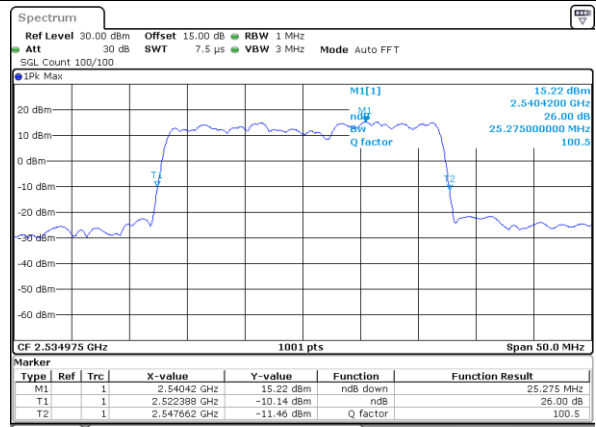

Middle Channel / 20MHz+20MHz

N/A

Date: 19, DEC, 2021 13:31:41

Highest Channel / 20MHz+20MHz

N/A

Date: 19, DEC, 2021 14:05:18

LTE Band 7C

64QAM

Lowest Channel / 10MHz+20MHz

Date: 18_DEC.2021 11:36:10

Lowest Channel / 15MHz+10MHz

Date: 18_DEC.2021 17:25:18

Middle Channel / 10MHz+20MHz

Date: 18_DEC.2021 11:56:57

Middle Channel / 15MHz+10MHz

Date: 18_DEC.2021 17:43:53

Highest Channel / 10MHz+20MHz

Date: 18_DEC.2021 12:11:39

Highest Channel / 15MHz+10MHz

Date: 18_DEC.2021 17:58:11

LTE Band 7C

64QAM

Lowest Channel / 15MHz+15MHz

Date: 18 DEC 2021 16:21:11

Lowest Channel / 15MHz+20MHz

Date: 18 DEC 2021 12:13:01

Middle Channel / 15MHz+15MHz

Date: 18 DEC 2021 16:40:34

Middle Channel / 15MHz+20MHz

Date: 18 DEC 2021 12:15:07

Highest Channel / 15MHz+15MHz

Date: 18 DEC 2021 16:55:17