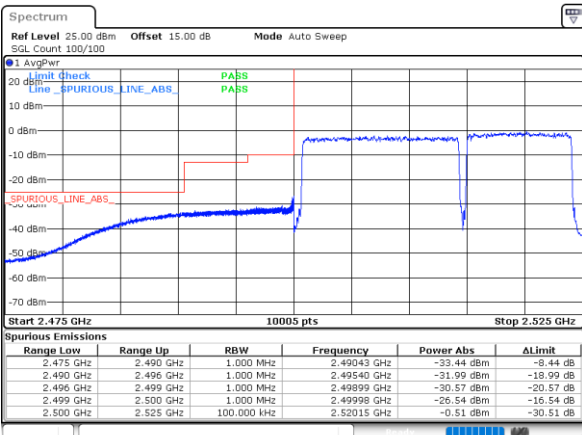

LTE Band 7C / 10MHz+20MHz / QPSK

Lowest Band Edge / 1RB0 and 1RB99

Highest Band Edge / 1RB0 and 1RB99

Lowest Band Edge / 1RB49 and 1RB0

Highest Band Edge / 1RB49 and 1RB0

Date: 18. DEC. 2021 11:42:51

Date: 18. DEC. 2021 12:18:53

Lowest Band Edge / Full RB

Highest Band Edge / Full RB

Date: 18. DEC. 2021 11:38:02

Date: 18. DEC. 2021 12:14:03

LTE Band 7C / 15MHz+10MHz

QPSK

Lowest Band Edge / 1RB0 and 1RB49

Highest Band Edge / 1RB0 and 1RB49

Date: 18. DEC. 2021 17:29:56

Date: 18. DEC. 2021 18:01:27

Lowest Band Edge / 1RB74 and 1RB0

Highest Band Edge / 1RB74 and 1RB0

Date: 18. DEC. 2021 17:30:32

Date: 18. DEC. 2021 18:04:29

Lowest Band Edge / Full RB

Highest Band Edge / Full RB

Date: 18. DEC. 2021 17:26:54

Date: 18. DEC. 2021 18:00:50

LTE Band 7C / 15MHz+15MHz

QPSK

Lowest Band Edge / 1RB0 and 1RB74

Highest Band Edge / 1RB0 and 1RB74

Date: 18, DEC, 2021 16:26:05