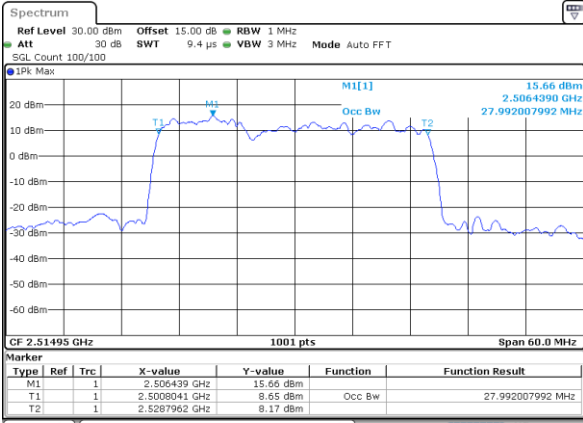

Date: 18 DEC 2021 14:48:17

Middle Channel / 20MHz+15MHz

Date: 18 DEC 2021 15:43:02

Highest Channel / 20MHz+10MHz

Date: 18 DEC 2021 15:01:55

Highest Channel / 20MHz+15MHz

Date: 18 DEC 2021 15:56:42

LTE Band 7C

N/A

Date: 18, DEC, 2021 14:03:42

LTE Band 7C

64QAM

Lowest Channel / 10MHz+20MHz

Date: 18.Dec.2021 11:35:38

Lowest Channel / 15MHz+10MHz

Date: 18.Dec.2021 17:14:09

Middle Channel / 10MHz+20MHz

Date: 18.Dec.2021 11:56:26

Middle Channel / 15MHz+10MHz

Date: 18.Dec.2021 17:43:23

Highest Channel / 10MHz+20MHz

Date: 18.Dec.2021 12:08:57

Highest Channel / 15MHz+10MHz

Date: 18.Dec.2021 17:55:39