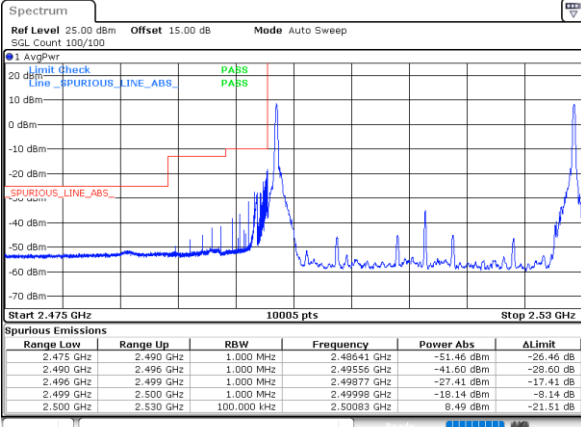

Lowest Band Edge / Full RB

Highest Band Edge / Full RB

Date: 18. DEC. 2021 11:38:02

Date: 18. DEC. 2021 12:14:03

LTE Band 7C / 15MHz+10MHz

QPSK

Lowest Band Edge / 1RB0 and 1RB49

Highest Band Edge / 1RB0 and 1RB49

Highest Band Edge / Full RB

Date: 18. DEC. 2021 17:26:54

Date: 18. DEC. 2021 18:00:50

LTE Band 7C / 15MHz+15MHz

QPSK

Lowest Band Edge / 1RB0 and 1RB74

Highest Band Edge / 1RB0 and 1RB74

Date: 18, DEC, 2021 16:26:05

Date: 18, DEC, 2021 16:57:49

Lowest Band Edge / 1RB74 and 1RB0

Highest Band Edge / 1RB74 and 1RB0

Date: 18, DEC, 2021 16:26:44

Date: 18, DEC, 2021 17:01:02

Lowest Band Edge / Full RB

Highest Band Edge / Full RB