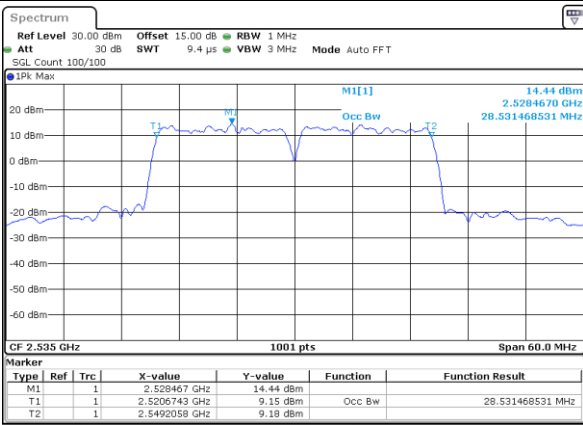

Date: 18.Dec.2021 11:35:04

Lowest Channel / 15MHz+10MHz

Date: 18.Dec.2021 17:13:36

Middle Channel / 10MHz+20MHz

Date: 18.Dec.2021 11:55:54

Middle Channel / 15MHz+10MHz

Date: 18.Dec.2021 17:42:53

Highest Channel / 10MHz+20MHz

Date: 18.Dec.2021 12:09:30

Highest Channel / 15MHz+10MHz

Date: 18.Dec.2021 17:56:10

LTE Band 7C

16QAM

Lowest Channel / 15MHz+15MHz

Date: 18 DEC 2021 16:20:07

Lowest Channel / 15MHz+20MHz

Date: 18 DEC 2021 12:32:56

Middle Channel / 15MHz+15MHz

Date: 18 DEC 2021 16:39:30

Middle Channel / 15MHz+20MHz

Date: 18 DEC 2021 12:53:03

Highest Channel / 15MHz+15MHz

Date: 18 DEC 2021 16:53:08

Highest Channel / 15MHz+20MHz