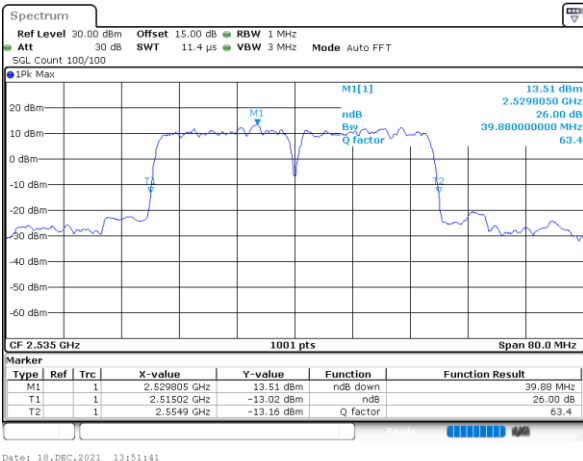

Date: 18, DEC, 2021 14:29:25

Lowest Channel / 20MHz+15MHz

Date: 18, DEC, 2021 15:24:30

Middle Channel / 20MHz+10MHz

Date: 18, DEC, 2021 14:49:53

Middle Channel / 20MHz+15MHz

Date: 18, DEC, 2021 15:44:39

Highest Channel / 20MHz+10MHz

Date: 18, DEC, 2021 15:03:33

Highest Channel / 20MHz+15MHz

Date: 18, DEC, 2021 15:58:18

LTE Band 7C

16QAM

Lowest Channel / 20MHz+20MHz

N/A

Date: 19, DEC, 2021 13:31:35

Middle Channel / 20MHz+20MHz

N/A

Date: 19, DEC, 2021 13:31:41

Highest Channel / 20MHz+20MHz

N/A

Date: 19, DEC, 2021 14:05:18

LTE Band 7C

64QAM