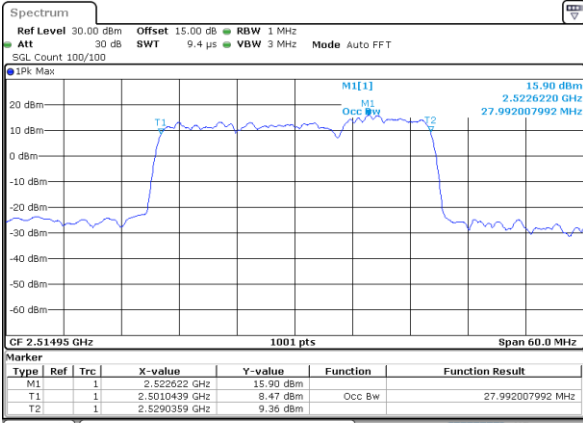

Lowest Channel / 15MHz+15MHz

Date: 18_DEC.2021 16:19:34

Lowest Channel / 15MHz+20MHz

Date: 18_DEC.2021 12:32:24

Middle Channel / 15MHz+15MHz

Date: 18_DEC.2021 16:38:57

Middle Channel / 15MHz+20MHz

Date: 18_DEC.2021 12:52:31

Highest Channel / 15MHz+15MHz

Date: 18_DEC.2021 16:53:40

Highest Channel / 15MHz+20MHz

Date: 18_DEC.2021 13:07:14

LTE Band 7C

QPSK

Lowest Channel / 20MHz+10MHz

Date: 18.Dec.2021 14:27:16

Lowest Channel / 20MHz+15MHz

Date: 18.Dec.2021 15:22:22

Middle Channel / 20MHz+10MHz

Date: 18.Dec.2021 14:47:44

Middle Channel / 20MHz+15MHz

Date: 18.Dec.2021 15:42:30

Highest Channel / 20MHz+10MHz

Date: 18.Dec.2021 15:02:27

Highest Channel / 20MHz+15MHz

Date: 18.Dec.2021 15:57:14

LTE Band 7C

QPSK

Lowest Channel / 20MHz+20MHz

N/A

Date: 19, DEC, 2021 13:29:26

Middle Channel / 20MHz+20MHz