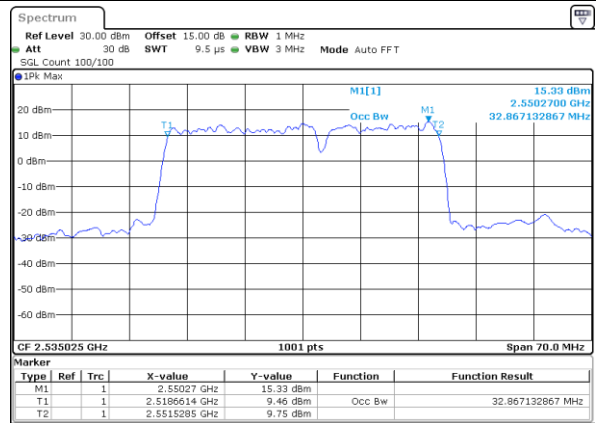

Highest Channel / 15MHz+15MHz

Date: 18_DEC.2021 16:53:40

Highest Channel / 15MHz+20MHz

Date: 18_DEC.2021 13:07:14

LTE Band 7C

QPSK

Lowest Channel / 20MHz+10MHz

Date: 18.Dec.2021 14:27:16

Lowest Channel / 20MHz+15MHz

Date: 18.Dec.2021 15:22:22

Middle Channel / 20MHz+10MHz

Date: 18.Dec.2021 14:47:44

Middle Channel / 20MHz+15MHz

Date: 18.Dec.2021 15:42:30

Highest Channel / 20MHz+10MHz

Date: 18.Dec.2021 15:02:27

Highest Channel / 20MHz+15MHz

Date: 18.Dec.2021 15:57:14

LTE Band 7C

QPSK

Lowest Channel / 20MHz+20MHz

N/A

Date: 19, DEC, 2021 13:29:26

Middle Channel / 20MHz+20MHz