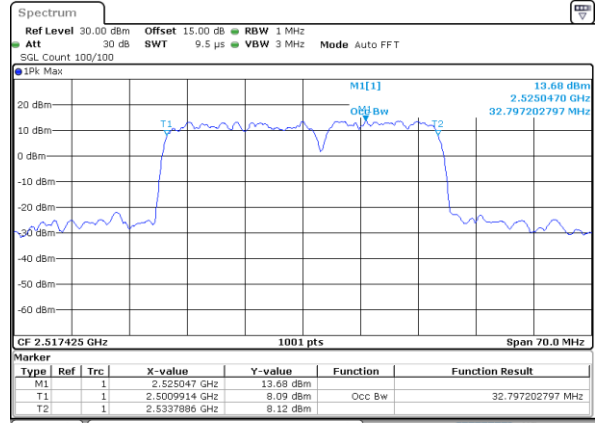

Lowest Channel / 15MHz+15MHz

Date: 18_DEC.2021 16:19:34

Lowest Channel / 15MHz+20MHz

Date: 18_DEC.2021 12:32:24

Middle Channel / 15MHz+15MHz

Date: 18_DEC.2021 16:38:57

Middle Channel / 15MHz+20MHz

Date: 18_DEC.2021 12:52:31

Highest Channel / 15MHz+15MHz

Date: 18_DEC.2021 16:53:40

Highest Channel / 15MHz+20MHz

Date: 18_DEC.2021 13:07:14

LTE Band 7C

QPSK

Lowest Channel / 20MHz+10MHz

Date: 18.Dec.2021 14:27:16

Lowest Channel / 20MHz+15MHz

Date: 18.Dec.2021 15:22:22

Middle Channel / 20MHz+10MHz

Date: 18.Dec.2021 14:47:44

Middle Channel / 20MHz+15MHz

Date: 18.Dec.2021 15:42:30

Highest Channel / 20MHz+10MHz

Date: 18.Dec.2021 15:02:27

Highest Channel / 20MHz+15MHz

Date: 18.Dec.2021 15:57:14

LTE Band 7C

QPSK

Lowest Channel / 20MHz+20MHz

N/A

Date: 19, DEC, 2021 13:29:26

Middle Channel / 20MHz+20MHz