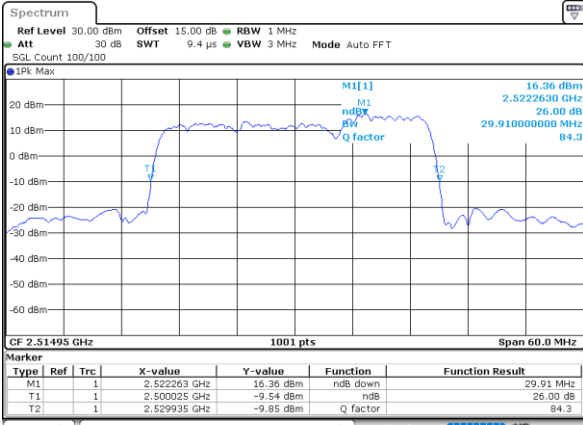

LTE Band 7C

QPSK

Lowest Channel / 20MHz+10MHz

Date: 18, DEC, 2021 14:29:57

Lowest Channel / 20MHz+15MHz

Date: 18, DEC, 2021 15:25:03

Middle Channel / 20MHz+10MHz

Date: 18, DEC, 2021 14:50:26

Middle Channel / 20MHz+15MHz

Date: 18, DEC, 2021 15:45:12

Highest Channel / 20MHz+10MHz

Date: 18, DEC, 2021 15:02:59

Highest Channel / 20MHz+15MHz

Date: 18, DEC, 2021 15:57:46

LTE Band 7C

QPSK