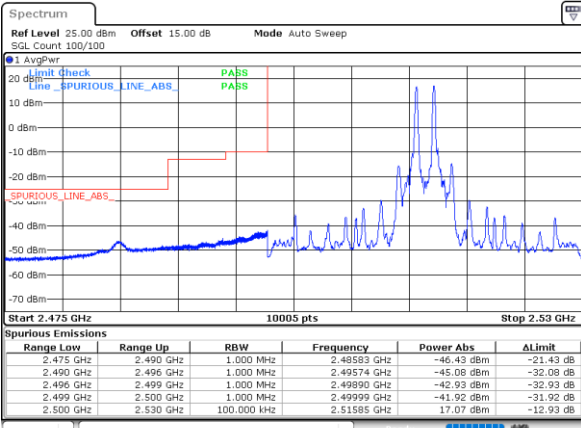

Lowest Band Edge / Full RB

Highest Band Edge / Full RB

Date: 18. DEC. 2021 11:38:02

Date: 18. DEC. 2021 12:14:03

LTE Band 7C / 15MHz+10MHz

QPSK

Lowest Band Edge / 1RB0 and 1RB49

Highest Band Edge / 1RB0 and 1RB49

Highest Band Edge / Full RB

Date: 18. DEC. 2021 17:26:54

Date: 18. DEC. 2021 18:00:50

LTE Band 7C / 15MHz+15MHz

QPSK

Lowest Band Edge / 1RB0 and 1RB74

Highest Band Edge / 1RB0 and 1RB74

Date: 18, DEC, 2021 16:26:05

Date: 18, DEC, 2021 16:57:49

Lowest Band Edge / 1RB74 and 1RB0

Highest Band Edge / 1RB74 and 1RB0

Date: 18, DEC, 2021 16:26:44

Date: 18, DEC, 2021 17:01:02

Lowest Band Edge / Full RB

Highest Band Edge / Full RB