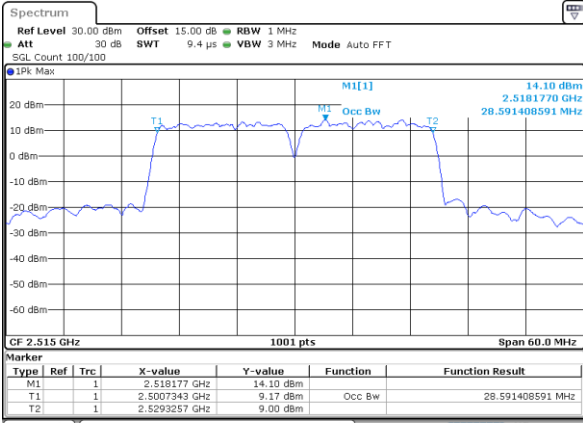

Date: 18.Dec.2021 11:35:04

Lowest Channel / 15MHz+10MHz

Date: 18.Dec.2021 17:13:36

Middle Channel / 10MHz+20MHz

Date: 18.Dec.2021 11:55:54

Middle Channel / 15MHz+10MHz

Date: 18.Dec.2021 17:42:53

Highest Channel / 10MHz+20MHz

Date: 18.Dec.2021 12:09:30

Highest Channel / 15MHz+10MHz

Date: 18.Dec.2021 17:56:10

LTE Band 7C

16QAM

Lowest Channel / 15MHz+15MHz

Date: 18 DEC 2021 16:20:07

Lowest Channel / 15MHz+20MHz

Date: 18 DEC 2021 12:32:56

Middle Channel / 15MHz+15MHz

Date: 18 DEC 2021 16:39:30

Middle Channel / 15MHz+20MHz

Date: 18 DEC 2021 12:53:03

Highest Channel / 15MHz+15MHz

Date: 18 DEC 2021 16:53:08

Highest Channel / 15MHz+20MHz

Date: 18 DEC 2021 14:48:17

Middle Channel / 20MHz+15MHz

Date: 18 DEC 2021 15:43:02

Highest Channel / 20MHz+10MHz

Date: 18 DEC 2021 15:01:55

Highest Channel / 20MHz+15MHz

Date: 18 DEC 2021 15:56:42

LTE Band 7C