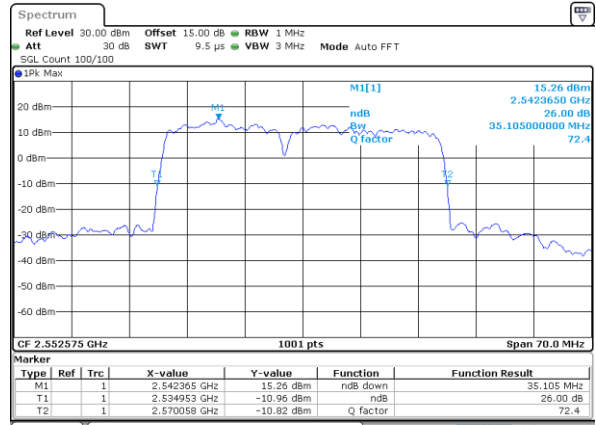

Highest Channel / 10MHz+20MHz

Date: 18_DEC.2021 12:11:39

Highest Channel / 15MHz+10MHz

Date: 18_DEC.2021 17:58:11

LTE Band 7C

64QAM

Lowest Channel / 15MHz+15MHz

Date: 18 DEC 2021 16:21:11

Lowest Channel / 15MHz+20MHz

Date: 18 DEC 2021 12:13:01

Middle Channel / 15MHz+15MHz

Date: 18 DEC 2021 16:40:34

Middle Channel / 15MHz+20MHz

Date: 18 DEC 2021 12:15:07

Highest Channel / 15MHz+15MHz

Date: 18 DEC 2021 16:55:17

Highest Channel / 15MHz+20MHz

Date: 18 DEC 2021 13:08:50

LTE Band 7C

64QAM

Lowest Channel / 20MHz+10MHz

Date: 18_DEC.2021 14:28:52

Lowest Channel / 20MHz+15MHz

Date: 18_DEC.2021 15:23:58