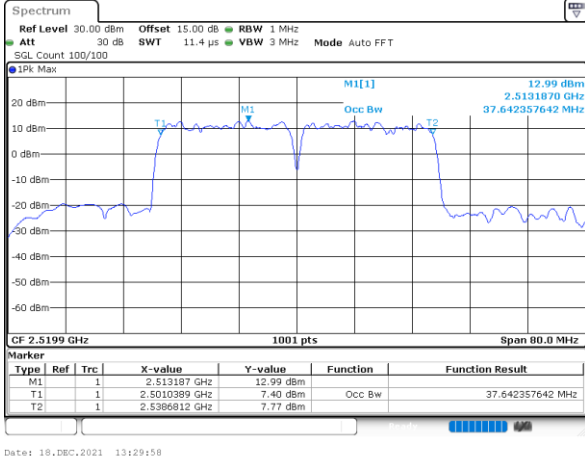

LTE Band 7C

16QAM

Lowest Channel / 20MHz+20MHz

N/A

Date: 18, DEC, 2021 13:29:58