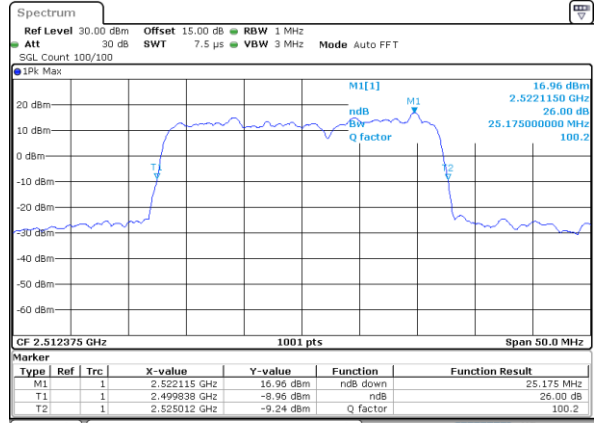

Lowest Channel / 20MHz+20MHz

N/A

Date: 18, DEC, 2021 13:32:07

Middle Channel / 20MHz+20MHz

N/A

Date: 18, DEC, 2021 13:52:13

Highest Channel / 20MHz+20MHz

N/A

Date: 18, DEC, 2021 14:04:46

LTE Band 7C

16QAM

Lowest Channel / 10MHz+20MHz

Date: 18.Dec.2021 11:36:42

Lowest Channel / 15MHz+10MHz

Date: 18.Dec.2021 17:25:48

Middle Channel / 10MHz+20MHz

Date: 18.Dec.2021 11:57:29

Middle Channel / 15MHz+10MHz

Date: 18.Dec.2021 17:44:23

Highest Channel / 10MHz+20MHz

Date: 18.Dec.2021 12:11:06

Highest Channel / 15MHz+10MHz

Date: 18.Dec.2021 17:57:41

LTE Band 7C