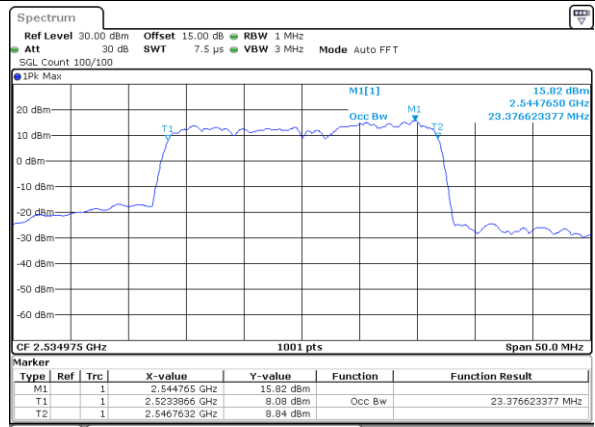

Highest Channel / 20MHz+15MHz

Date: 18.Dec.2021 15:57:14

LTE Band 7C

QPSK

Lowest Channel / 20MHz+20MHz

N/A

Date: 19, DEC, 2021 13:29:26

Middle Channel / 20MHz+20MHz

N/A

Date: 19, DEC, 2021 13:49:32

Highest Channel / 20MHz+20MHz

N/A

Date: 19, DEC, 2021 14:04:14

LTE Band 7C

16QAM

Lowest Channel / 10MHz+20MHz

Date: 18.Dec.2021 11:35:04

Lowest Channel / 15MHz+10MHz

Date: 18.Dec.2021 17:13:36

Middle Channel / 10MHz+20MHz

Date: 18.Dec.2021 11:55:54

Middle Channel / 15MHz+10MHz

Date: 18.Dec.2021 17:42:53

Highest Channel / 10MHz+20MHz

Date: 18.Dec.2021 12:09:30

Highest Channel / 15MHz+10MHz

Date: 18.Dec.2021 17:56:10

LTE Band 7C

16QAM

Lowest Channel / 15MHz+15MHz

Date: 18 DEC 2021 16:20:07

Lowest Channel / 15MHz+20MHz