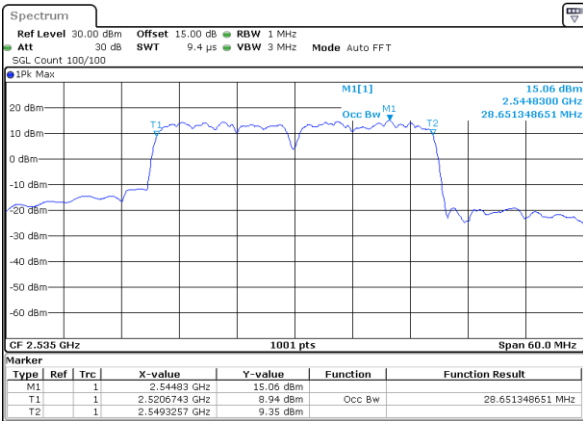

Middle Channel / 15MHz+10MHz

Date: 18 DEC 2021 17:42:23

Highest Channel / 10MHz+20MHz

Date: 18 DEC 2021 12:10:02

Highest Channel / 15MHz+10MHz

Date: 18 DEC 2021 17:56:40

LTE Band 7C

QPSK

Lowest Channel / 15MHz+15MHz

Date: 18_DEC.2021 16:19:34

Lowest Channel / 15MHz+20MHz

Date: 18_DEC.2021 12:32:24

Middle Channel / 15MHz+15MHz

Date: 18_DEC.2021 16:38:57

Middle Channel / 15MHz+20MHz

Date: 18_DEC.2021 12:52:31

Highest Channel / 15MHz+15MHz

Date: 18_DEC.2021 16:53:40

Highest Channel / 15MHz+20MHz

Date: 18_DEC.2021 13:07:14

LTE Band 7C

QPSK

Lowest Channel / 20MHz+10MHz

Date: 18.Dec.2021 14:27:16

Lowest Channel / 20MHz+15MHz

Date: 18.Dec.2021 15:22:22

Middle Channel / 20MHz+10MHz

Date: 18.Dec.2021 14:47:44

Middle Channel / 20MHz+15MHz

Date: 18.Dec.2021 15:42:30

Highest Channel / 20MHz+10MHz

Date: 18.Dec.2021 15:02:27