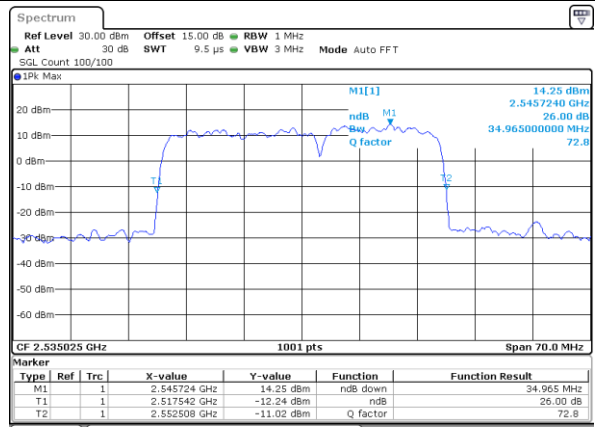

Date: 18, DEC, 2021 12:15:19

Highest Channel / 15MHz+15MHz

Date: 18, DEC, 2021 16:54:44

Highest Channel / 15MHz+20MHz

Date: 18, DEC, 2021 13:08:18

LTE Band 7C

16QAM

Lowest Channel / 20MHz+10MHz

Date: 18, DEC, 2021 14:29:25

Lowest Channel / 20MHz+15MHz

Date: 18, DEC, 2021 15:24:30

Middle Channel / 20MHz+10MHz

Date: 18, DEC, 2021 14:49:53

Middle Channel / 20MHz+15MHz

Date: 18, DEC, 2021 15:44:39

Highest Channel / 20MHz+10MHz

Date: 18, DEC, 2021 15:03:33

Highest Channel / 20MHz+15MHz

Date: 18, DEC, 2021 15:58:18

LTE Band 7C

16QAM

Lowest Channel / 20MHz+20MHz

N/A

Date: 19, DEC, 2021 13:31:35