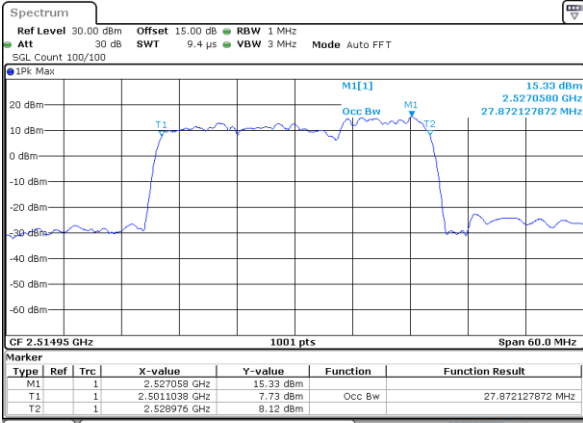

Date: 18.Dec.2021 12:09:30

Highest Channel / 15MHz+10MHz

Date: 18.Dec.2021 17:56:10

LTE Band 7C

16QAM

Lowest Channel / 15MHz+15MHz

Date: 18 DEC 2021 16:20:07

Lowest Channel / 15MHz+20MHz

Date: 18 DEC 2021 12:32:56

Middle Channel / 15MHz+15MHz

Date: 18 DEC 2021 16:39:30

Middle Channel / 15MHz+20MHz

Date: 18 DEC 2021 12:53:03

Highest Channel / 15MHz+15MHz

Date: 18 DEC 2021 16:53:08

Highest Channel / 15MHz+20MHz

Date: 18 DEC 2021 13:06:41

LTE Band 7C

16QAM

Lowest Channel / 20MHz+10MHz

Date: 18 DEC 2021 14:27:48

Lowest Channel / 20MHz+15MHz

Date: 18 DEC 2021 15:22:54

Middle Channel / 20MHz+10MHz

Date: 18 DEC 2021 14:48:17

Middle Channel / 20MHz+15MHz

Date: 18 DEC 2021 15:43:02

Highest Channel / 20MHz+10MHz

Date: 18 DEC 2021 15:01:55

Highest Channel / 20MHz+15MHz

Date: 18 DEC 2021 15:56:42

LTE Band 7C