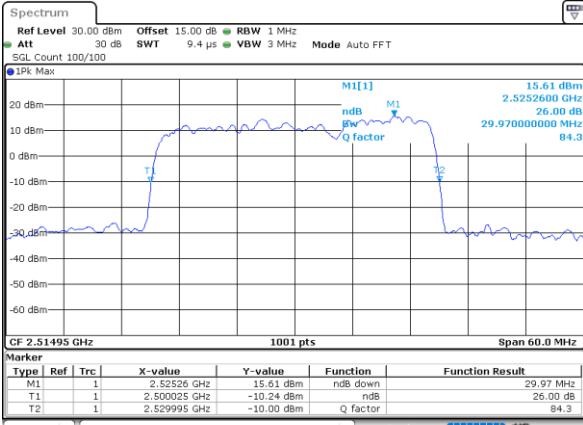

Date: 18, DEC, 2021 12:15:19

Highest Channel / 15MHz+15MHz

Date: 18, DEC, 2021 16:54:44

Highest Channel / 15MHz+20MHz

Date: 18, DEC, 2021 13:08:18

LTE Band 7C

16QAM

Lowest Channel / 20MHz+10MHz

Date: 18, DEC, 2021 14:29:25

Lowest Channel / 20MHz+15MHz

Date: 18, DEC, 2021 15:24:30

Middle Channel / 20MHz+10MHz

Date: 18, DEC, 2021 14:49:53

Middle Channel / 20MHz+15MHz

Date: 18, DEC, 2021 15:44:39

Highest Channel / 20MHz+10MHz