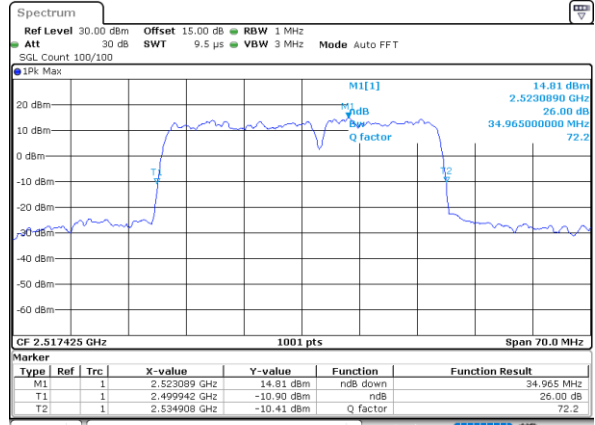

LTE Band 7C

QPSK

Lowest Channel / 20MHz+10MHz

Date: 18, DEC, 2021 14:29:57

Lowest Channel / 20MHz+15MHz

Date: 18, DEC, 2021 15:25:03

Middle Channel / 20MHz+10MHz

Date: 18, DEC, 2021 14:50:26

Middle Channel / 20MHz+15MHz

Date: 18, DEC, 2021 15:45:12

Highest Channel / 20MHz+10MHz

Date: 18, DEC, 2021 15:02:59

Highest Channel / 20MHz+15MHz

Date: 18, DEC, 2021 15:57:46

LTE Band 7C

QPSK

Lowest Channel / 20MHz+20MHz

N/A

Date: 18, DEC, 2021 13:32:07

Middle Channel / 20MHz+20MHz

N/A

Date: 18, DEC, 2021 13:52:13

Highest Channel / 20MHz+20MHz

N/A