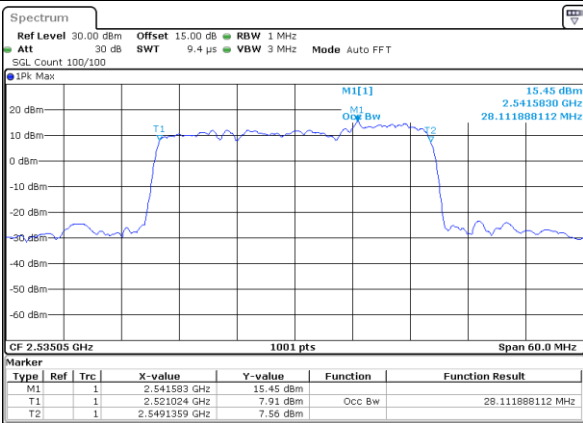

Middle Channel / 15MHz+20MHz

Date: 18. DEC. 2021 12:53:35

Highest Channel / 15MHz+15MHz

Date: 18. DEC. 2021 16:52:35

Highest Channel / 15MHz+20MHz

Date: 18. DEC. 2021 13:06:09

LTE Band 7C

64QAM

Lowest Channel / 20MHz+10MHz

Date: 18 DEC 2021 14:28:21

Lowest Channel / 20MHz+15MHz

Date: 18 DEC 2021 15:23:26

Middle Channel / 20MHz+10MHz

Date: 18 DEC 2021 14:48:49

Middle Channel / 20MHz+15MHz

Date: 18 DEC 2021 15:43:35

Highest Channel / 20MHz+10MHz

Date: 18 DEC 2021 15:01:23

Highest Channel / 20MHz+15MHz

Date: 18 DEC 2021 15:56:09

LTE Band 7C

64QAM

Lowest Channel / 20MHz+20MHz

N/A