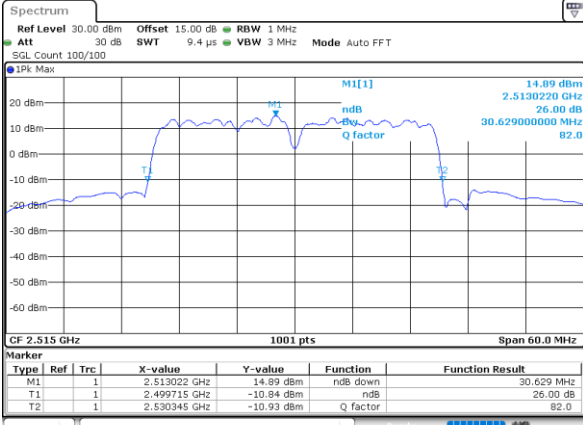

Lowest Channel / 10MHz+20MHz

Date: 18_DEC.2021 11:36:10

Lowest Channel / 15MHz+10MHz

Date: 18_DEC.2021 17:25:18

Middle Channel / 10MHz+20MHz

Date: 18_DEC.2021 11:56:57

Middle Channel / 15MHz+10MHz

Date: 18_DEC.2021 17:43:53

Highest Channel / 10MHz+20MHz

Date: 18_DEC.2021 12:11:39

Highest Channel / 15MHz+10MHz

Date: 18_DEC.2021 17:58:11

LTE Band 7C

64QAM

Lowest Channel / 15MHz+15MHz

Date: 18 DEC 2021 16:21:11

Lowest Channel / 15MHz+20MHz

Date: 18 DEC 2021 12:13:01

Middle Channel / 15MHz+15MHz

Date: 18 DEC 2021 16:40:34

Middle Channel / 15MHz+20MHz

Date: 18 DEC 2021 12:15:07

Highest Channel / 15MHz+15MHz

Date: 18 DEC 2021 16:55:17

Highest Channel / 15MHz+20MHz

Date: 18 DEC 2021 13:08:50

LTE Band 7C

64QAM

Lowest Channel / 20MHz+10MHz

Date: 18_DEC.2021 14:28:52

Lowest Channel / 20MHz+15MHz

Date: 18_DEC.2021 15:23:58