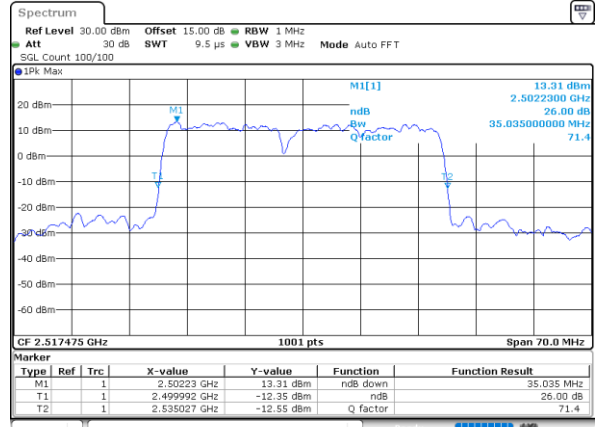

Lowest Channel / 15MHz+20MHz

Date: 18, DEC, 2021 12:14:33