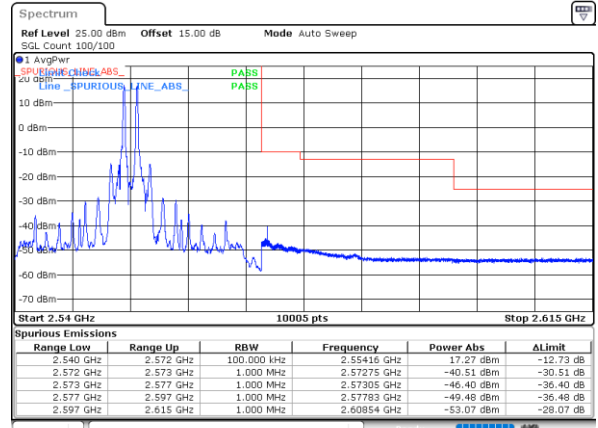

Lowest Band Edge / Full RB

Highest Band Edge / Full RB

Date: 18. DEC. 2021 11:38:02

Date: 18. DEC. 2021 12:14:03

LTE Band 7C / 15MHz+10MHz

QPSK

Lowest Band Edge / 1RB0 and 1RB49

Highest Band Edge / 1RB0 and 1RB49

Date: 18. DEC. 2021 17:29:56

Date: 18. DEC. 2021 18:01:27

Lowest Band Edge / 1RB74 and 1RB0

Highest Band Edge / 1RB74 and 1RB0

Date: 18. DEC. 2021 17:30:32

Date: 18. DEC. 2021 18:04:29

Lowest Band Edge / Full RB

Highest Band Edge / Full RB

Date: 18. DEC. 2021 17:26:54

Date: 18. DEC. 2021 18:00:50

LTE Band 7C / 15MHz+15MHz

QPSK

Lowest Band Edge / 1RB0 and 1RB74

Highest Band Edge / 1RB0 and 1RB74

Date: 18, DEC, 2021 16:26:05

Date: 18, DEC, 2021 16:57:49

Lowest Band Edge / 1RB74 and 1RB0

Highest Band Edge / 1RB74 and 1RB0

Date: 18, DEC, 2021 16:26:44

Date: 18, DEC, 2021 17:01:02

Lowest Band Edge / Full RB

Highest Band Edge / Full RB