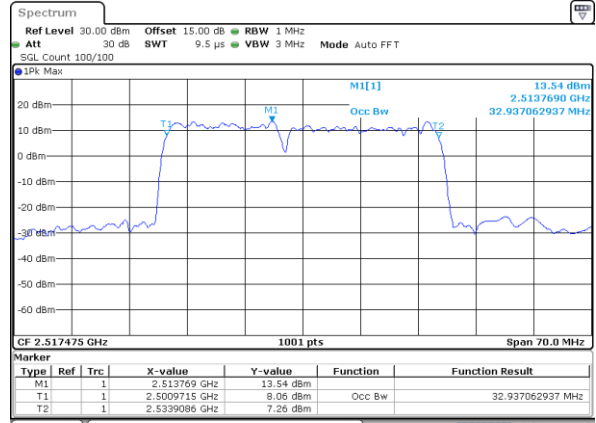

Middle Channel / 10MHz+20MHz

Date: 18.Dec.2021 11:56:26

Middle Channel / 15MHz+10MHz

Date: 18.Dec.2021 17:43:23

Highest Channel / 10MHz+20MHz

Date: 18.Dec.2021 12:08:57

Highest Channel / 15MHz+10MHz

Date: 18.Dec.2021 17:55:39

LTE Band 7C

64QAM

Lowest Channel / 15MHz+15MHz

Date: 18. DEC. 2021 16:20:39

Lowest Channel / 15MHz+20MHz

Date: 18. DEC. 2021 12:33:29

Middle Channel / 15MHz+15MHz

Date: 18. DEC. 2021 16:40:02

Middle Channel / 15MHz+20MHz

Date: 18. DEC. 2021 12:53:35

Highest Channel / 15MHz+15MHz

Date: 18. DEC. 2021 16:52:35

Highest Channel / 15MHz+20MHz

Date: 18. DEC. 2021 13:06:09

LTE Band 7C

64QAM

Lowest Channel / 20MHz+10MHz

Date: 18 DEC 2021 14:28:21

Lowest Channel / 20MHz+15MHz

Date: 18 DEC 2021 15:23:26

Middle Channel / 20MHz+10MHz

Date: 18 DEC 2021 14:48:49

Middle Channel / 20MHz+15MHz

Date: 18 DEC 2021 15:43:35