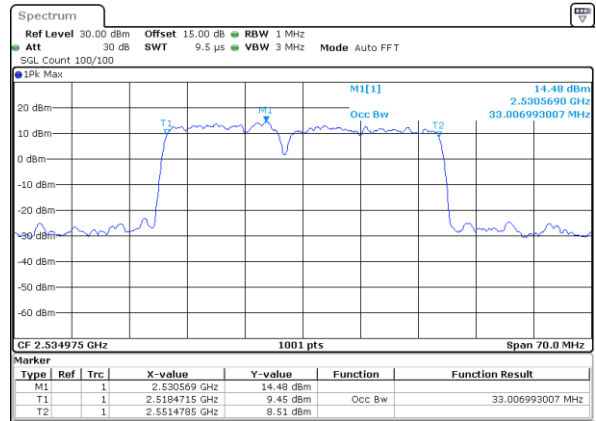

Middle Channel / 15MHz+10MHz

Date: 18 DEC 2021 17:42:23

Highest Channel / 10MHz+20MHz

Date: 18 DEC 2021 12:10:02

Highest Channel / 15MHz+10MHz

Date: 18 DEC 2021 17:56:40

LTE Band 7C

QPSK

Lowest Channel / 15MHz+15MHz

Date: 18_DEC.2021 16:19:34

Lowest Channel / 15MHz+20MHz

Date: 18_DEC.2021 12:32:24

Middle Channel / 15MHz+15MHz

Date: 18_DEC.2021 16:38:57

Middle Channel / 15MHz+20MHz

Date: 18_DEC.2021 12:52:31

Highest Channel / 15MHz+15MHz

Date: 18_DEC.2021 16:53:40

Highest Channel / 15MHz+20MHz

Date: 18_DEC.2021 13:07:14

LTE Band 7C

QPSK

Lowest Channel / 20MHz+10MHz

Date: 18.Dec.2021 14:27:16