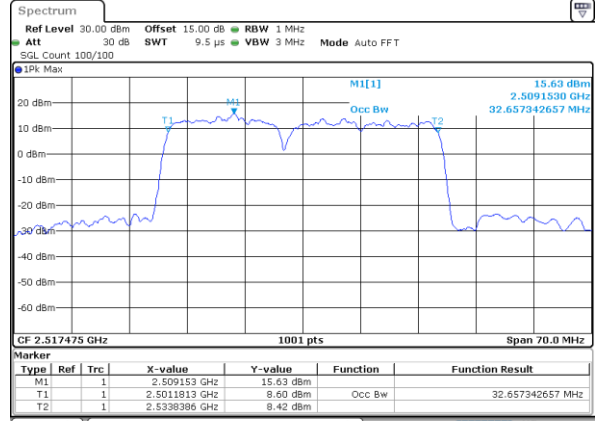

LTE Band 7C

QPSK

Lowest Channel / 10MHz+20MHz

Date: 18 DEC 2021 11:34:32

Lowest Channel / 15MHz+10MHz

Date: 18 DEC 2021 17:13:04

Middle Channel / 10MHz+20MHz

Date: 18 DEC 2021 11:55:21

Middle Channel / 15MHz+10MHz

Date: 18 DEC 2021 17:42:23

Highest Channel / 10MHz+20MHz

Date: 18 DEC 2021 12:10:02

Highest Channel / 15MHz+10MHz

Date: 18 DEC 2021 17:56:40

LTE Band 7C

QPSK

Lowest Channel / 15MHz+15MHz

Date: 18_DEC.2021 16:19:34

Lowest Channel / 15MHz+20MHz

Date: 18_DEC.2021 12:32:24

Middle Channel / 15MHz+15MHz

Date: 18_DEC.2021 16:38:57

Middle Channel / 15MHz+20MHz

Date: 18_DEC.2021 12:52:31

Highest Channel / 15MHz+15MHz

Date: 18_DEC.2021 16:53:40

Highest Channel / 15MHz+20MHz

Date: 18_DEC.2021 13:07:14

LTE Band 7C

QPSK

Lowest Channel / 20MHz+10MHz

Date: 18.Dec.2021 14:27:16