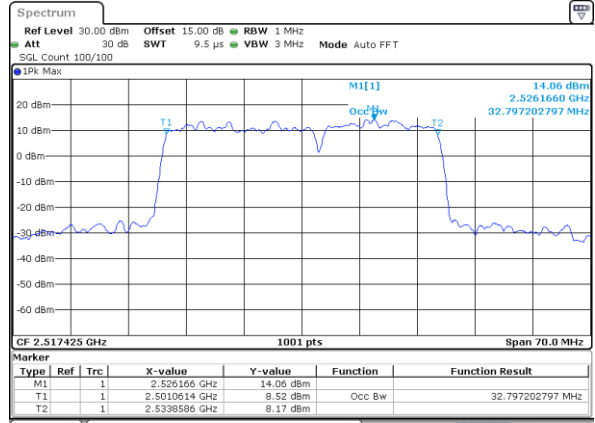

Date: 18 DEC 2021 12:32:56

Middle Channel / 15MHz+15MHz

Date: 18 DEC 2021 16:39:30

Middle Channel / 15MHz+20MHz

Date: 18 DEC 2021 12:53:03

Highest Channel / 15MHz+15MHz

Date: 18 DEC 2021 16:53:08

Highest Channel / 15MHz+20MHz

Date: 18 DEC 2021 13:06:41

LTE Band 7C

16QAM

Lowest Channel / 20MHz+10MHz

Date: 18 DEC 2021 14:27:48

Lowest Channel / 20MHz+15MHz

Date: 18 DEC 2021 15:22:54

Middle Channel / 20MHz+10MHz

Date: 18 DEC 2021 14:48:17

Middle Channel / 20MHz+15MHz

Date: 18 DEC 2021 15:43:02

Highest Channel / 20MHz+10MHz

Date: 18 DEC 2021 15:01:55

Highest Channel / 20MHz+15MHz

Date: 18 DEC 2021 15:56:42

LTE Band 7C