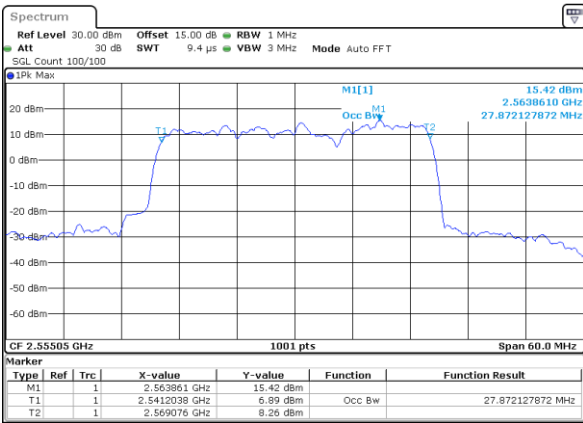

Date: 18 DEC 2021 12:32:56

Middle Channel / 15MHz+15MHz

Date: 18 DEC 2021 16:39:30

Middle Channel / 15MHz+20MHz

Date: 18 DEC 2021 12:53:03

Highest Channel / 15MHz+15MHz

Date: 18 DEC 2021 16:53:08

Highest Channel / 15MHz+20MHz

Date: 18 DEC 2021 13:06:41

LTE Band 7C

16QAM

Lowest Channel / 20MHz+10MHz

Date: 18 DEC 2021 14:27:48

Lowest Channel / 20MHz+15MHz

Date: 18 DEC 2021 15:22:54

Middle Channel / 20MHz+10MHz

Date: 18 DEC 2021 14:48:17

Middle Channel / 20MHz+15MHz

Date: 18 DEC 2021 15:43:02

Highest Channel / 20MHz+10MHz

Date: 18 DEC 2021 15:01:55

Highest Channel / 20MHz+15MHz

Date: 18 DEC 2021 15:56:42

LTE Band 7C