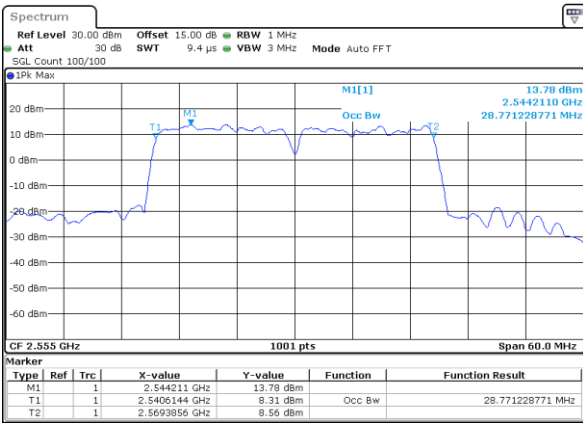

Middle Channel / 10MHz+20MHz

Date: 18.Dec.2021 11:56:26

Middle Channel / 15MHz+10MHz

Date: 18.Dec.2021 17:43:23

Highest Channel / 10MHz+20MHz

Date: 18.Dec.2021 12:08:57

Highest Channel / 15MHz+10MHz

Date: 18.Dec.2021 17:55:39

LTE Band 7C

64QAM

Lowest Channel / 15MHz+15MHz

Date: 18. DEC. 2021 16:20:39

Lowest Channel / 15MHz+20MHz

Date: 18. DEC. 2021 12:33:29

Middle Channel / 15MHz+15MHz

Date: 18. DEC. 2021 16:40:02

Middle Channel / 15MHz+20MHz

Date: 18. DEC. 2021 12:53:35

Highest Channel / 15MHz+15MHz

Date: 18. DEC. 2021 16:52:35

Highest Channel / 15MHz+20MHz

Date: 18. DEC. 2021 13:06:09

LTE Band 7C

64QAM