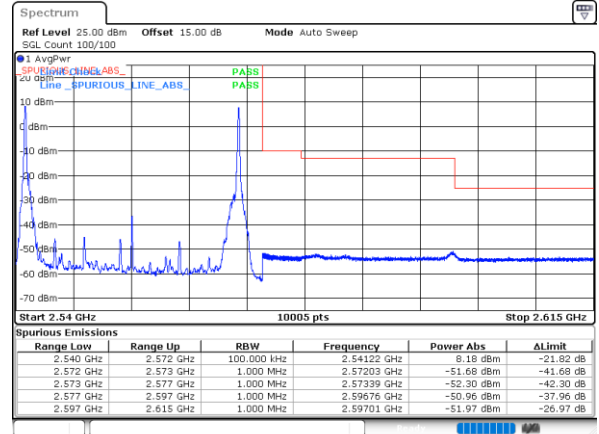

Highest Channel / 20MHz+10MHz

Date: 18 DEC 2021 15:01:23

Highest Channel / 20MHz+15MHz

Date: 18 DEC 2021 15:56:09

LTE Band 7C

64QAM

Lowest Channel / 20MHz+20MHz

N/A

Date: 19, DEC, 2021 13:30:31

Middle Channel / 20MHz+20MHz

N/A

Date: 19, DEC, 2021 13:50:37

Highest Channel / 20MHz+20MH

N/A

Date: 19, DEC, 2021 14:03:09

Conducted Band Edge

LTE Band 7C / 10MHz+20MHz / QPSK

Lowest Band Edge / 1RB0 and 1RB99

Highest Band Edge / 1RB0 and 1RB99

Lowest Band Edge / 1RB49 and 1RB0

Highest Band Edge / 1RB49 and 1RB0

Date: 18. DEC. 2021 11:42:51

Date: 18. DEC. 2021 12:18:53

Lowest Band Edge / Full RB

Highest Band Edge / Full RB

Date: 18. DEC. 2021 11:38:02

Date: 18. DEC. 2021 12:14:03

LTE Band 7C / 15MHz+10MHz

QPSK

Lowest Band Edge / 1RB0 and 1RB49

Highest Band Edge / 1RB0 and 1RB49