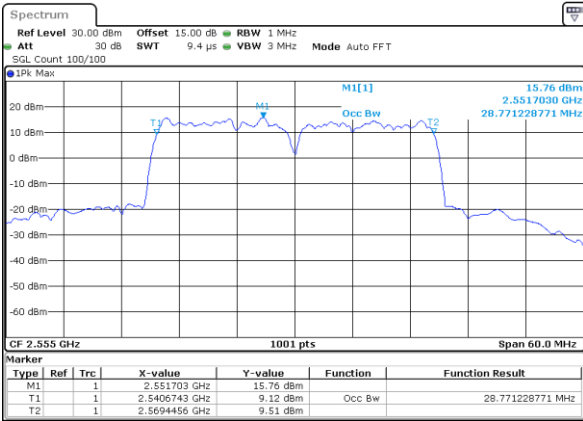

Middle Channel / 15MHz+10MHz

Date: 18 DEC 2021 17:42:23

Highest Channel / 10MHz+20MHz

Date: 18 DEC 2021 12:10:02

Highest Channel / 15MHz+10MHz

Date: 18 DEC 2021 17:56:40

LTE Band 7C

QPSK

Lowest Channel / 15MHz+15MHz

Date: 18_DEC.2021 16:19:34

Lowest Channel / 15MHz+20MHz

Date: 18_DEC.2021 12:32:24

Middle Channel / 15MHz+15MHz

Date: 18_DEC.2021 16:38:57

Middle Channel / 15MHz+20MHz

Date: 18_DEC.2021 12:52:31

Highest Channel / 15MHz+15MHz

Date: 18_DEC.2021 16:53:40

Highest Channel / 15MHz+20MHz

Date: 18_DEC.2021 13:07:14

LTE Band 7C

QPSK

Lowest Channel / 20MHz+10MHz

Date: 18.Dec.2021 14:27:16

Lowest Channel / 20MHz+15MHz

Date: 18.Dec.2021 15:22:22

Middle Channel / 20MHz+10MHz

Date: 18.Dec.2021 14:47:44

Middle Channel / 20MHz+15MHz

Date: 18.Dec.2021 15:42:30

Highest Channel / 20MHz+10MHz

Date: 18.Dec.2021 15:02:27