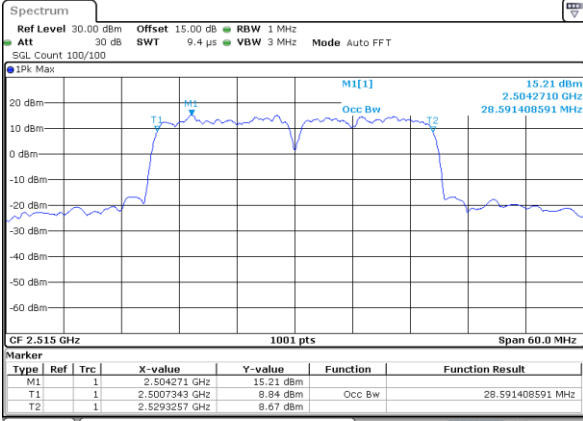

LTE Band 7C

QPSK

Lowest Channel / 10MHz+20MHz

Date: 18 DEC 2021 11:34:32

Lowest Channel / 15MHz+10MHz

Date: 18 DEC 2021 17:13:04

Middle Channel / 10MHz+20MHz

Date: 18 DEC 2021 11:55:21

Middle Channel / 15MHz+10MHz

Date: 18 DEC 2021 17:42:23

Highest Channel / 10MHz+20MHz

Date: 18 DEC 2021 12:10:02

Highest Channel / 15MHz+10MHz

Date: 18 DEC 2021 17:56:40

LTE Band 7C

QPSK

Lowest Channel / 15MHz+15MHz

Date: 18_DEC.2021 16:19:34

Lowest Channel / 15MHz+20MHz

Date: 18_DEC.2021 12:32:24

Middle Channel / 15MHz+15MHz

Date: 18_DEC.2021 16:38:57

Middle Channel / 15MHz+20MHz

Date: 18_DEC.2021 12:52:31

Highest Channel / 15MHz+15MHz

Date: 18_DEC.2021 16:53:40

Highest Channel / 15MHz+20MHz

Date: 18_DEC.2021 13:07:14

LTE Band 7C

QPSK

Lowest Channel / 20MHz+10MHz

Date: 18.Dec.2021 14:27:16