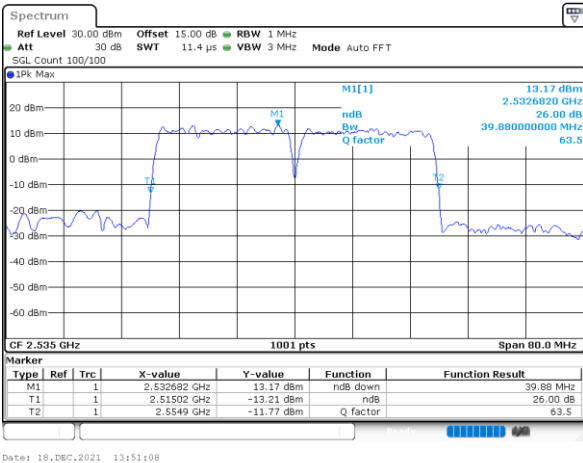

Middle Channel / 20MHz+10MHz

Date: 18_DEC.2021 14:49:21

Middle Channel / 20MHz+15MHz

Date: 18_DEC.2021 15:44:07

Highest Channel / 20MHz+10MHz

Date: 18_DEC.2021 15:04:04

Highest Channel / 20MHz+15MHz

Date: 18_DEC.2021 15:58:51

LTE Band 7C

64QAM

Lowest Channel / 20MHz+20MHz

N/A

Date: 19, DEC, 2021 13:31:02

Middle Channel / 20MHz+20MHz

N/A

Date: 19, DEC, 2021 13:31:08

Highest Channel / 20MHz+20MHz

N/A

Date: 19, DEC, 2021 14:05:50

Occupied Bandwidth

Mode	LTE Band 7C : 99%OBW(MHz)			
QPSK				
BW	10MHz+20MHz	15MHz+10MHz	15MHz+15MHz	15MHz+20MHz
Lowest CH	27.99	23.58	28.59	32.66
Middle CH	28.05	23.53	28.65	33.01
Highest CH	27.99	23.58	28.77	32.94
BW	20MHz+10MHz	20MHz+15MHz	20MHz+20MHz	N/A
Lowest CH	27.99	32.80	37.80	-
Middle CH	27.93	32.87	37.80	-
Highest CH	27.99	32.94	37.72	-

Mode	LTE Band 7C : 99%OBW(MHz)			
16QAM				
BW	10MHz+20MHz	15MHz+10MHz	15MHz+15MHz	15MHz+20MHz
Lowest CH	28.11	23.38	28.59	32.87
Middle CH	28.11	23.38	28.53	32.94
Highest CH	27.93	23.53	28.77	32.80
BW	20MHz+10MHz	20MHz+15MHz	20MHz+20MHz	N/A
Lowest CH	27.87	32.80	37.64	-
Middle CH	27.93	32.87	37.64	-
Highest CH	27.87	32.87	37.64	-