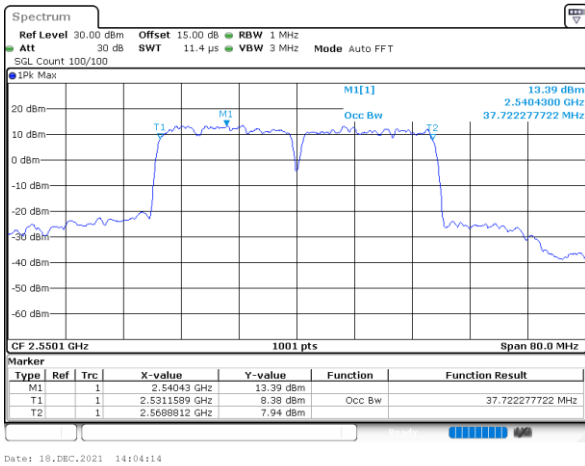

Lowest Channel / 20MHz+15MHz

Date: 18.Dec.2021 15:22:22

Middle Channel / 20MHz+10MHz

Date: 18.Dec.2021 14:47:44

Middle Channel / 20MHz+15MHz

Date: 18.Dec.2021 15:42:30

Highest Channel / 20MHz+10MHz

Date: 18.Dec.2021 15:02:27

Highest Channel / 20MHz+15MHz

Date: 18.Dec.2021 15:57:14

LTE Band 7C

QPSK

Lowest Channel / 20MHz+20MHz

N/A

Date: 19, DEC, 2021 13:29:26

Middle Channel / 20MHz+20MHz

N/A

Date: 19, DEC, 2021 13:49:32

Highest Channel / 20MHz+20MHz

N/A

Date: 19, DEC, 2021 14:04:14

LTE Band 7C

16QAM

Lowest Channel / 10MHz+20MHz