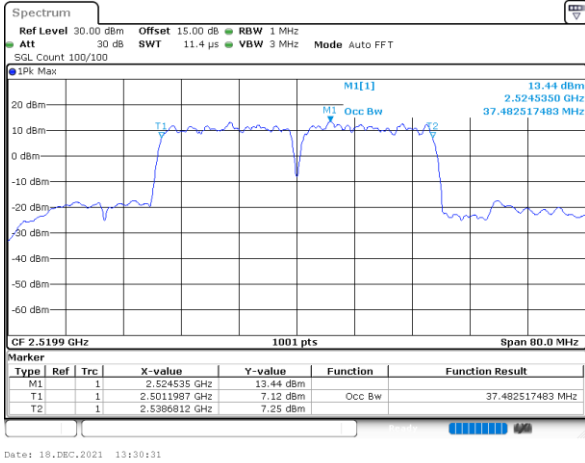

Lowest Channel / 20MHz+10MHz

Date: 18 DEC 2021 14:28:21

Lowest Channel / 20MHz+15MHz

Date: 18 DEC 2021 15:23:26

Middle Channel / 20MHz+10MHz

Date: 18 DEC 2021 14:48:49

Middle Channel / 20MHz+15MHz

Date: 18 DEC 2021 15:43:35

Highest Channel / 20MHz+10MHz

Date: 18 DEC 2021 15:01:23

Highest Channel / 20MHz+15MHz

Date: 18 DEC 2021 15:56:09

LTE Band 7C

64QAM

Lowest Channel / 20MHz+20MHz

N/A

Date: 19, DEC, 2021 13:30:31

Middle Channel / 20MHz+20MHz

N/A

Date: 19, DEC, 2021 13:50:37

Highest Channel / 20MHz+20MH

N/A

Date: 19, DEC, 2021 14:03:09

Conducted Band Edge

LTE Band 7C / 10MHz+20MHz / QPSK

Lowest Band Edge / 1RB0 and 1RB99

Highest Band Edge / 1RB0 and 1RB99

Lowest Band Edge / 1RB49 and 1RB0

Highest Band Edge / 1RB49 and 1RB0

Date: 18. DEC. 2021 11:42:51

Date: 18. DEC. 2021 12:18:53