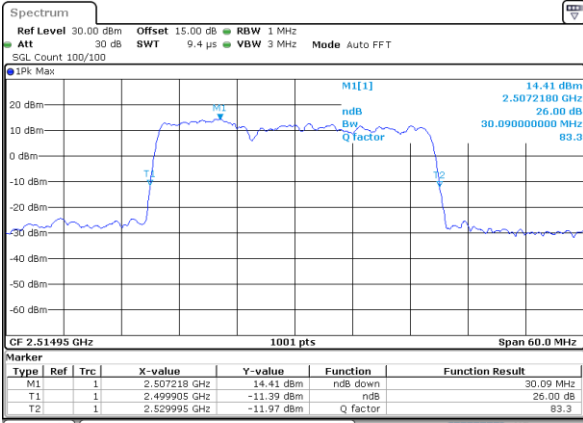

Middle Channel / 20MHz+15MHz

Date: 18, DEC, 2021 15:45:12

Highest Channel / 20MHz+10MHz

Date: 18, DEC, 2021 15:02:59

Highest Channel / 20MHz+15MHz

Date: 18, DEC, 2021 15:57:46

LTE Band 7C

QPSK

Lowest Channel / 20MHz+20MHz

N/A

Date: 18, DEC, 2021 13:32:07

Middle Channel / 20MHz+20MHz

N/A

Date: 18, DEC, 2021 13:52:13

Highest Channel / 20MHz+20MHz

N/A

Date: 18, DEC, 2021 14:04:46

LTE Band 7C

16QAM

Lowest Channel / 10MHz+20MHz

Date: 18.Dec.2021 11:36:42

Lowest Channel / 15MHz+10MHz

Date: 18.Dec.2021 17:25:48

Middle Channel / 10MHz+20MHz

Date: 18.Dec.2021 11:57:29

Middle Channel / 15MHz+10MHz

Date: 18.Dec.2021 17:44:23

Highest Channel / 10MHz+20MHz

Date: 18.Dec.2021 12:11:06

Highest Channel / 15MHz+10MHz

Date: 18.Dec.2021 17:57:41

LTE Band 7C