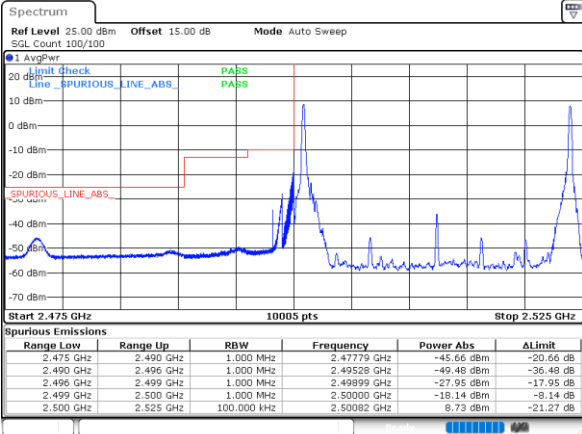

LTE Band 7C / 10MHz+20MHz / QPSK

Lowest Band Edge / 1RB0 and 1RB99

Highest Band Edge / 1RB0 and 1RB99

Lowest Band Edge / 1RB49 and 1RB0

Highest Band Edge / 1RB49 and 1RB0

Date: 18. DEC. 2021 11:42:51

Date: 18. DEC. 2021 12:18:53

Lowest Band Edge / Full RB

Highest Band Edge / Full RB

Date: 18. DEC. 2021 11:38:02

Date: 18. DEC. 2021 12:14:03

LTE Band 7C / 15MHz+10MHz

QPSK

Lowest Band Edge / 1RB0 and 1RB49

Highest Band Edge / 1RB0 and 1RB49

Date: 18. DEC. 2021 17:29:56

Date: 18. DEC. 2021 18:01:27

Lowest Band Edge / 1RB74 and 1RB0

Highest Band Edge / 1RB74 and 1RB0

Date: 18. DEC. 2021 17:30:32

Date: 18. DEC. 2021 18:04:29

Lowest Band Edge / Full RB

Highest Band Edge / Full RB

Date: 18. DEC. 2021 17:26:54

Date: 18. DEC. 2021 18:00:50

LTE Band 7C / 15MHz+15MHz

QPSK

Lowest Band Edge / 1RB0 and 1RB74

Highest Band Edge / 1RB0 and 1RB74

Date: 18, DEC, 2021 16:26:05