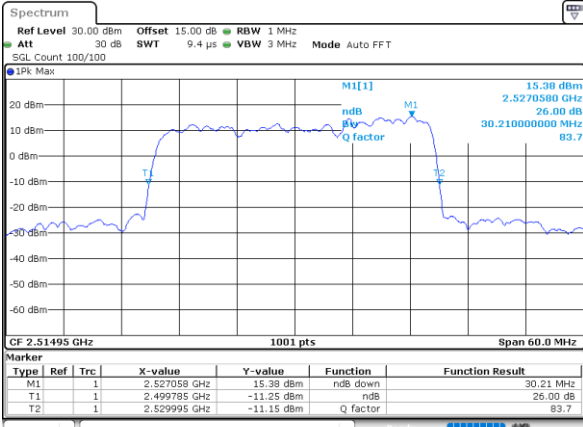

Lowest Channel / 15MHz+20MHz

Date: 18 DEC 2021 12:13:01

Middle Channel / 15MHz+15MHz

Date: 18 DEC 2021 16:40:34

Middle Channel / 15MHz+20MHz

Date: 18 DEC 2021 12:15:07

Highest Channel / 15MHz+15MHz

Date: 18 DEC 2021 16:55:17

Highest Channel / 15MHz+20MHz

Date: 18 DEC 2021 13:08:50

LTE Band 7C

64QAM

Lowest Channel / 20MHz+10MHz

Date: 18_DEC.2021 14:28:52

Lowest Channel / 20MHz+15MHz

Date: 18_DEC.2021 15:23:58

Middle Channel / 20MHz+10MHz

Date: 18_DEC.2021 14:49:21

Middle Channel / 20MHz+15MHz

Date: 18_DEC.2021 15:44:07

Highest Channel / 20MHz+10MHz

Date: 18_DEC.2021 15:04:04

Highest Channel / 20MHz+15MHz

Date: 18_DEC.2021 15:58:51