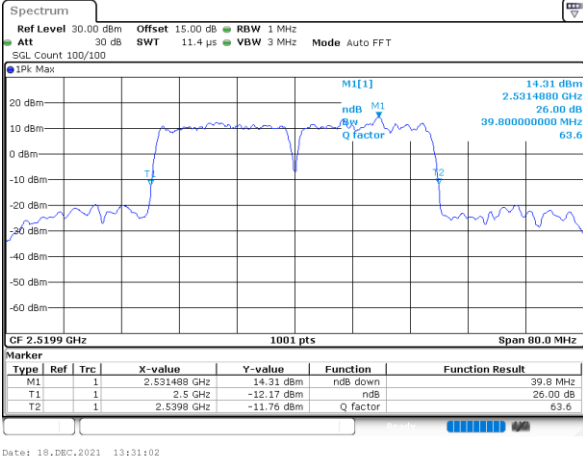

Highest Channel / 15MHz+20MHz

Date: 18 DEC 2021 13:08:50

LTE Band 7C

64QAM

Lowest Channel / 20MHz+10MHz

Date: 18_DEC.2021 14:28:52

Lowest Channel / 20MHz+15MHz

Date: 18_DEC.2021 15:23:58

Middle Channel / 20MHz+10MHz

Date: 18_DEC.2021 14:49:21

Middle Channel / 20MHz+15MHz

Date: 18_DEC.2021 15:44:07

Highest Channel / 20MHz+10MHz

Date: 18_DEC.2021 15:04:04

Highest Channel / 20MHz+15MHz

Date: 18_DEC.2021 15:58:51

LTE Band 7C

64QAM

Lowest Channel / 20MHz+20MHz

N/A

Date: 19, DEC, 2021 13:31:02

Middle Channel / 20MHz+20MHz

N/A

Date: 19, DEC, 2021 13:31:08

Highest Channel / 20MHz+20MHz

N/A

Date: 19, DEC, 2021 14:05:50

Occupied Bandwidth

Mode	LTE Band 7C : 99%OBW(MHz)			
QPSK				
BW	10MHz+20MHz	15MHz+10MHz	15MHz+15MHz	15MHz+20MHz
Lowest CH	27.99	23.58	28.59	32.66
Middle CH	28.05	23.53	28.65	33.01
Highest CH	27.99	23.58	28.77	32.94
BW	20MHz+10MHz	20MHz+15MHz	20MHz+20MHz	N/A
Lowest CH	27.99	32.80	37.80	-
Middle CH	27.93	32.87	37.80	-
Highest CH	27.99	32.94	37.72	-