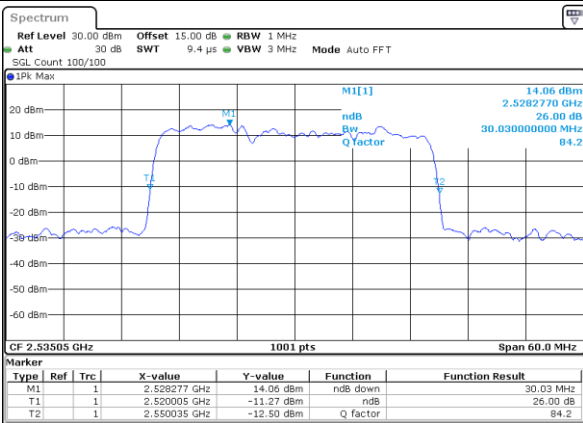

Lowest Channel / 20MHz+20MHz

N/A

Date: 18, DEC, 2021 13:32:07

Middle Channel / 20MHz+20MHz

N/A

Date: 18, DEC, 2021 13:52:13

Highest Channel / 20MHz+20MHz

N/A

Date: 18, DEC, 2021 14:04:46

LTE Band 7C

16QAM

Lowest Channel / 10MHz+20MHz

Date: 18.Dec.2021 11:36:42

Lowest Channel / 15MHz+10MHz

Date: 18.Dec.2021 17:25:48

Middle Channel / 10MHz+20MHz

Date: 18.Dec.2021 11:57:29

Middle Channel / 15MHz+10MHz

Date: 18.Dec.2021 17:44:23

Highest Channel / 10MHz+20MHz

Date: 18.Dec.2021 12:11:06

Highest Channel / 15MHz+10MHz

Date: 18.Dec.2021 17:57:41

LTE Band 7C