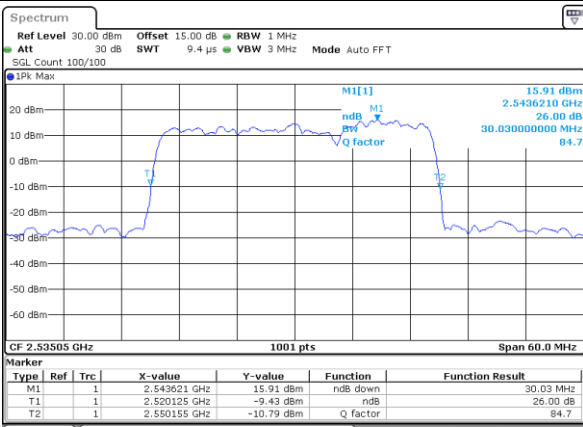

LTE Band 7C

QPSK

Lowest Channel / 20MHz+10MHz

Date: 18, DEC, 2021 14:29:57

Lowest Channel / 20MHz+15MHz

Date: 18, DEC, 2021 15:25:03

Middle Channel / 20MHz+10MHz

Date: 18, DEC, 2021 14:50:26

Middle Channel / 20MHz+15MHz

Date: 18, DEC, 2021 15:45:12

Highest Channel / 20MHz+10MHz

Date: 18, DEC, 2021 15:02:59

Highest Channel / 20MHz+15MHz

Date: 18, DEC, 2021 15:57:46

LTE Band 7C

QPSK