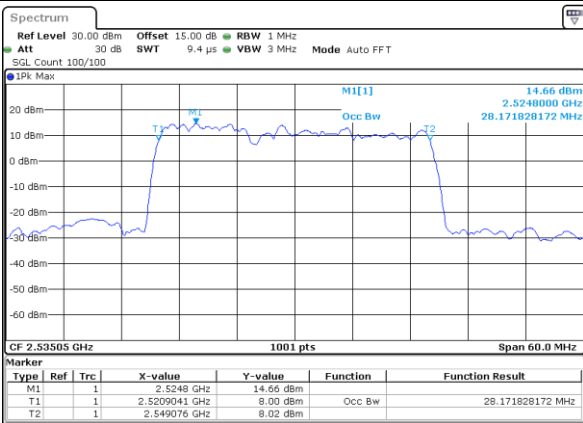

Date: 18 DEC 2021 14:48:17

Middle Channel / 20MHz+15MHz

Date: 18 DEC 2021 15:43:02

Highest Channel / 20MHz+10MHz

Date: 18 DEC 2021 15:01:55

Highest Channel / 20MHz+15MHz

Date: 18 DEC 2021 15:56:42

LTE Band 7C

N/A

Date: 18, DEC, 2021 14:03:42

LTE Band 7C

64QAM

Lowest Channel / 10MHz+20MHz

Date: 18.Dec.2021 11:35:38

Lowest Channel / 15MHz+10MHz

Date: 18.Dec.2021 17:14:09

Middle Channel / 10MHz+20MHz

Date: 18.Dec.2021 11:56:26

Middle Channel / 15MHz+10MHz

Date: 18.Dec.2021 17:43:23

Highest Channel / 10MHz+20MHz

Date: 18.Dec.2021 12:08:57

Highest Channel / 15MHz+10MHz

Date: 18.Dec.2021 17:55:39