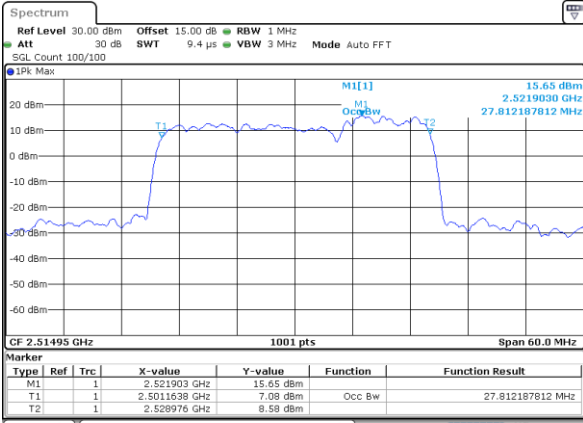

LTE Band 7C

64QAM

Lowest Channel / 15MHz+15MHz

Date: 18. DEC. 2021 16:20:39

Lowest Channel / 15MHz+20MHz

Date: 18. DEC. 2021 12:33:29

Middle Channel / 15MHz+15MHz

Date: 18. DEC. 2021 16:40:02

Middle Channel / 15MHz+20MHz

Date: 18. DEC. 2021 12:53:35

Highest Channel / 15MHz+15MHz

Date: 18. DEC. 2021 16:52:35

Highest Channel / 15MHz+20MHz

Date: 18. DEC. 2021 13:06:09

LTE Band 7C

64QAM

Lowest Channel / 20MHz+10MHz

Date: 18 DEC 2021 14:28:21

Lowest Channel / 20MHz+15MHz

Date: 18 DEC 2021 15:23:26

Middle Channel / 20MHz+10MHz

Date: 18 DEC 2021 14:48:49

Middle Channel / 20MHz+15MHz

Date: 18 DEC 2021 15:43:35

Highest Channel / 20MHz+10MHz

Date: 18 DEC 2021 15:01:23

Highest Channel / 20MHz+15MHz

Date: 18 DEC 2021 15:56:09

LTE Band 7C

64QAM

Lowest Channel / 20MHz+20MHz

N/A