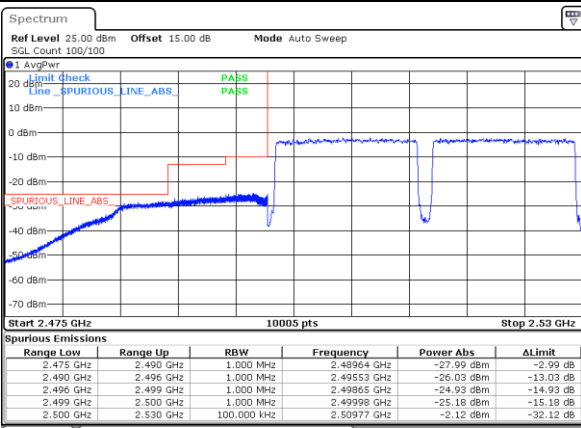

Highest Band Edge / Full RB

Date: 18. DEC. 2021 17:26:54

Date: 18. DEC. 2021 18:00:50

LTE Band 7C / 15MHz+15MHz

QPSK

Lowest Band Edge / 1RB0 and 1RB74

Highest Band Edge / 1RB0 and 1RB74

Date: 18, DEC, 2021 16:26:05

Date: 18, DEC, 2021 16:57:49

Lowest Band Edge / 1RB74 and 1RB0

Highest Band Edge / 1RB74 and 1RB0

Date: 18, DEC, 2021 16:26:44

Date: 18, DEC, 2021 17:01:02

Lowest Band Edge / Full RB

Highest Band Edge / Full RB