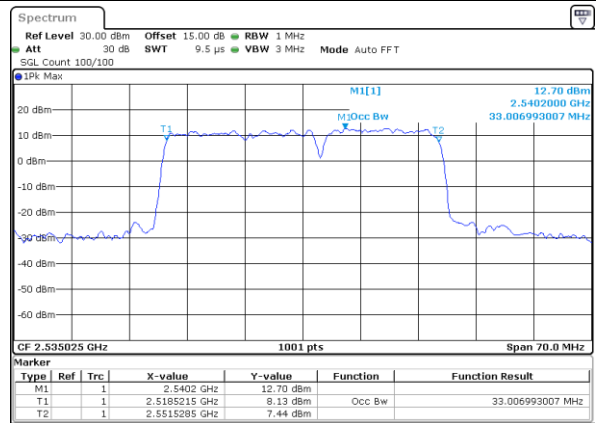

Middle Channel / 15MHz+20MHz

Date: 18. DEC. 2021 12:53:35

Highest Channel / 15MHz+15MHz

Date: 18. DEC. 2021 16:52:35

Highest Channel / 15MHz+20MHz

Date: 18. DEC. 2021 13:06:09

LTE Band 7C

64QAM

Lowest Channel / 20MHz+10MHz

Date: 18 DEC 2021 14:28:21

Lowest Channel / 20MHz+15MHz

Date: 18 DEC 2021 15:23:26

Middle Channel / 20MHz+10MHz

Date: 18 DEC 2021 14:48:49

Middle Channel / 20MHz+15MHz

Date: 18 DEC 2021 15:43:35

Highest Channel / 20MHz+10MHz

Date: 18 DEC 2021 15:01:23

Highest Channel / 20MHz+15MHz

Date: 18 DEC 2021 15:56:09

LTE Band 7C

64QAM

Lowest Channel / 20MHz+20MHz

N/A