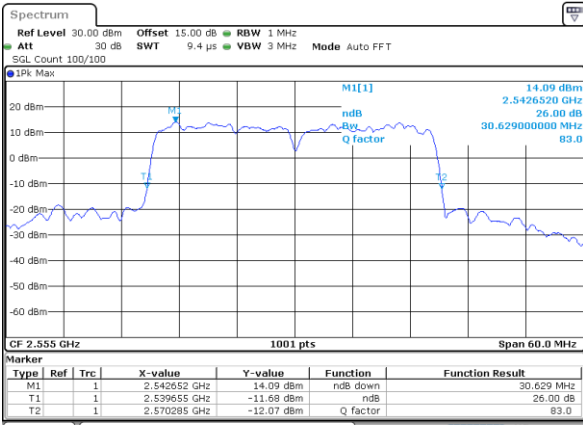

Highest Channel / 10MHz+20MHz

Date: 18_DEC.2021 12:11:39

Highest Channel / 15MHz+10MHz

Date: 18_DEC.2021 17:58:11

LTE Band 7C

64QAM

Lowest Channel / 15MHz+15MHz

Date: 18 DEC 2021 16:21:11

Lowest Channel / 15MHz+20MHz

Date: 18 DEC 2021 12:13:01

Middle Channel / 15MHz+15MHz

Date: 18 DEC 2021 16:40:34

Middle Channel / 15MHz+20MHz

Date: 18 DEC 2021 12:15:07

Highest Channel / 15MHz+15MHz

Date: 18 DEC 2021 16:55:17

Highest Channel / 15MHz+20MHz

Date: 18 DEC 2021 13:08:50

LTE Band 7C

64QAM

Lowest Channel / 20MHz+10MHz

Date: 18_DEC.2021 14:28:52

Lowest Channel / 20MHz+15MHz

Date: 18_DEC.2021 15:23:58

Middle Channel / 20MHz+10MHz

Date: 18_DEC.2021 14:49:21

Middle Channel / 20MHz+15MHz

Date: 18_DEC.2021 15:44:07

Highest Channel / 20MHz+10MHz

Date: 18_DEC.2021 15:04:04

Highest Channel / 20MHz+15MHz

Date: 18_DEC.2021 15:58:51