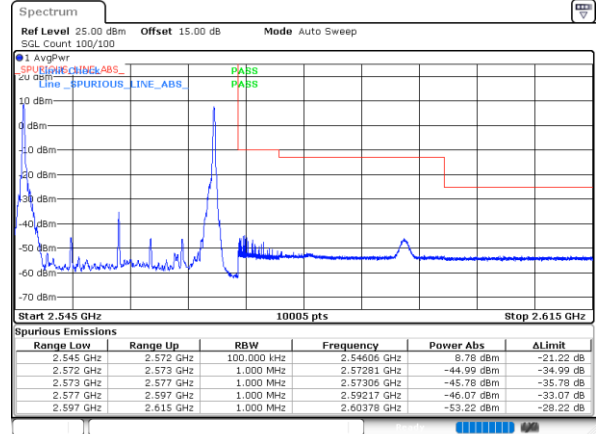

LTE Band 7C / 10MHz+20MHz / QPSK

Lowest Band Edge / 1RB0 and 1RB99

Highest Band Edge / 1RB0 and 1RB99

Lowest Band Edge / 1RB49 and 1RB0

Highest Band Edge / 1RB49 and 1RB0

Date: 18. DEC. 2021 11:42:51

Date: 18. DEC. 2021 12:18:53

Lowest Band Edge / Full RB

Highest Band Edge / Full RB

Date: 18. DEC. 2021 11:38:02

Date: 18. DEC. 2021 12:14:03

LTE Band 7C / 15MHz+10MHz

QPSK

Lowest Band Edge / 1RB0 and 1RB49

Highest Band Edge / 1RB0 and 1RB49

Date: 18. DEC. 2021 17:29:56

Date: 18. DEC. 2021 18:01:27

Lowest Band Edge / 1RB74 and 1RB0

Highest Band Edge / 1RB74 and 1RB0

Date: 18. DEC. 2021 17:30:32

Date: 18. DEC. 2021 18:04:29

Lowest Band Edge / Full RB

Highest Band Edge / Full RB

Date: 18. DEC. 2021 17:26:54

Date: 18. DEC. 2021 18:00:50

LTE Band 7C / 15MHz+15MHz

QPSK

Lowest Band Edge / 1RB0 and 1RB74

Highest Band Edge / 1RB0 and 1RB74

Date: 18, DEC, 2021 16:26:05