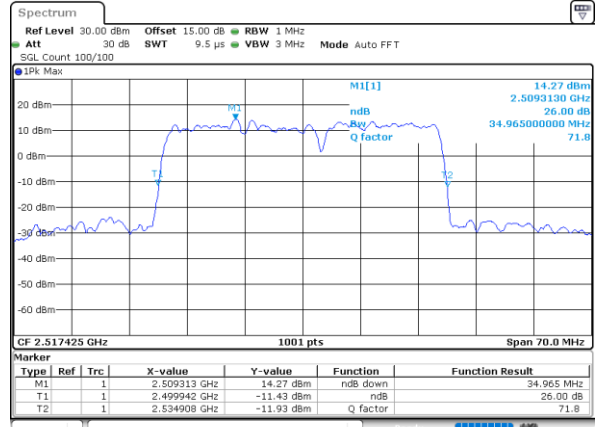

Lowest Channel / 15MHz+20MHz

Date: 18 DEC 2021 12:13:01

Middle Channel / 15MHz+15MHz

Date: 18 DEC 2021 16:40:34

Middle Channel / 15MHz+20MHz

Date: 18 DEC 2021 12:15:07

Highest Channel / 15MHz+15MHz

Date: 18 DEC 2021 16:55:17

Highest Channel / 15MHz+20MHz

Date: 18 DEC 2021 13:08:50

LTE Band 7C

64QAM

Lowest Channel / 20MHz+10MHz

Date: 18_DEC.2021 14:28:52

Lowest Channel / 20MHz+15MHz

Date: 18_DEC.2021 15:23:58

Middle Channel / 20MHz+10MHz

Date: 18_DEC.2021 14:49:21

Middle Channel / 20MHz+15MHz

Date: 18_DEC.2021 15:44:07

Highest Channel / 20MHz+10MHz

Date: 18_DEC.2021 15:04:04

Highest Channel / 20MHz+15MHz

Date: 18_DEC.2021 15:58:51