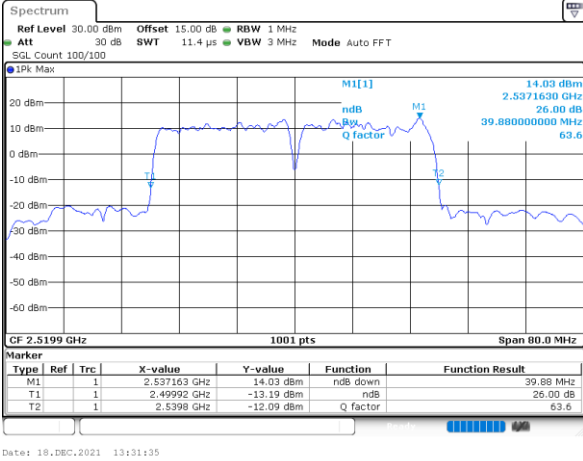

Date: 18, DEC, 2021 14:29:25

Lowest Channel / 20MHz+15MHz

Date: 18, DEC, 2021 15:24:30

Middle Channel / 20MHz+10MHz

Date: 18, DEC, 2021 14:49:53

Middle Channel / 20MHz+15MHz

Date: 18, DEC, 2021 15:44:39

Highest Channel / 20MHz+10MHz

Date: 18, DEC, 2021 15:03:33

Highest Channel / 20MHz+15MHz

Date: 18, DEC, 2021 15:58:18

LTE Band 7C

16QAM

Lowest Channel / 20MHz+20MHz

N/A

Date: 19, DEC, 2021 13:31:35

Middle Channel / 20MHz+20MHz

N/A

Date: 19, DEC, 2021 13:31:41

Highest Channel / 20MHz+20MHz

N/A

Date: 19, DEC, 2021 14:05:18

LTE Band 7C

64QAM