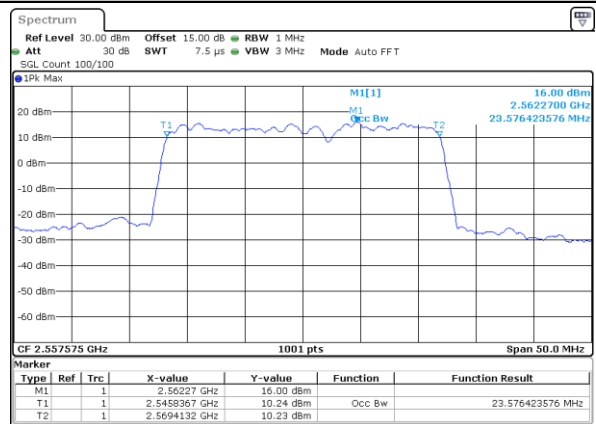

LTE Band 7C

QPSK

Lowest Channel / 10MHz+20MHz

Date: 18 DEC 2021 11:34:32

Lowest Channel / 15MHz+10MHz

Date: 18 DEC 2021 17:13:04

Middle Channel / 10MHz+20MHz

Date: 18 DEC 2021 11:55:21

Middle Channel / 15MHz+10MHz

Date: 18 DEC 2021 17:42:23

Highest Channel / 10MHz+20MHz

Date: 18 DEC 2021 12:10:02

Highest Channel / 15MHz+10MHz

Date: 18 DEC 2021 17:56:40

LTE Band 7C

QPSK

Lowest Channel / 15MHz+15MHz

Date: 18_DEC.2021 16:19:34

Lowest Channel / 15MHz+20MHz

Date: 18_DEC.2021 12:32:24

Middle Channel / 15MHz+15MHz

Date: 18_DEC.2021 16:38:57

Middle Channel / 15MHz+20MHz

Date: 18_DEC.2021 12:52:31

Highest Channel / 15MHz+15MHz

Date: 18_DEC.2021 16:53:40

Highest Channel / 15MHz+20MHz

Date: 18_DEC.2021 13:07:14

LTE Band 7C

QPSK

Lowest Channel / 20MHz+10MHz

Date: 18.Dec.2021 14:27:16