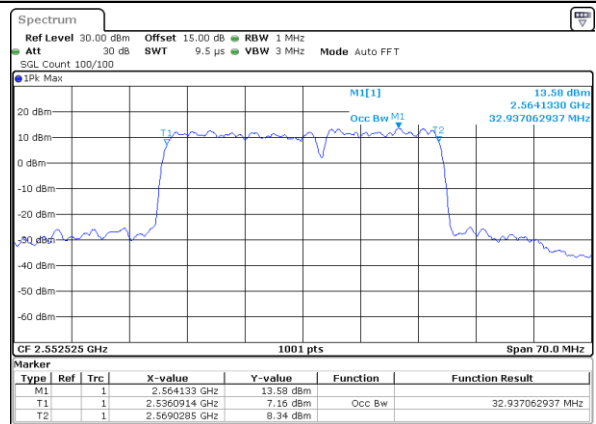

Middle Channel / 15MHz+20MHz

Date: 18. DEC. 2021 12:53:35

Highest Channel / 15MHz+15MHz

Date: 18. DEC. 2021 16:52:35

Highest Channel / 15MHz+20MHz

Date: 18. DEC. 2021 13:06:09

LTE Band 7C

64QAM

Lowest Channel / 20MHz+10MHz

Date: 18 DEC 2021 14:28:21

Lowest Channel / 20MHz+15MHz

Date: 18 DEC 2021 15:23:26

Middle Channel / 20MHz+10MHz

Date: 18 DEC 2021 14:48:49

Middle Channel / 20MHz+15MHz

Date: 18 DEC 2021 15:43:35

Highest Channel / 20MHz+10MHz

Date: 18 DEC 2021 15:01:23

Highest Channel / 20MHz+15MHz

Date: 18 DEC 2021 15:56:09

LTE Band 7C

64QAM

Lowest Channel / 20MHz+20MHz

N/A