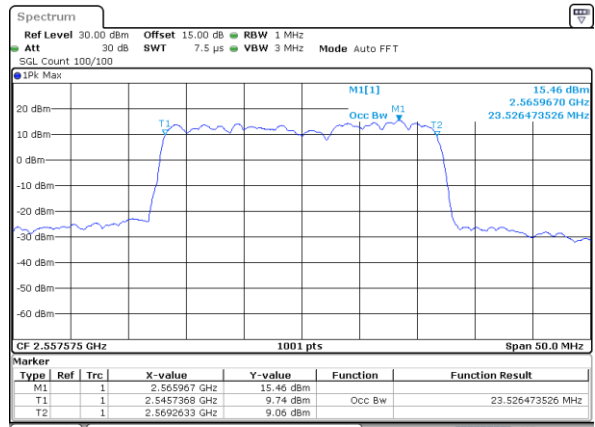

Highest Channel / 20MHz+15MHz

Date: 18.Dec.2021 15:57:14

LTE Band 7C

QPSK

Lowest Channel / 20MHz+20MHz

N/A

Date: 19, DEC, 2021 13:29:26

Middle Channel / 20MHz+20MHz

N/A

Date: 19, DEC, 2021 13:49:32

Highest Channel / 20MHz+20MHz

N/A

Date: 19, DEC, 2021 14:04:14

LTE Band 7C

16QAM

Lowest Channel / 10MHz+20MHz

Date: 18.Dec.2021 11:35:04

Lowest Channel / 15MHz+10MHz

Date: 18.Dec.2021 17:13:36

Middle Channel / 10MHz+20MHz

Date: 18.Dec.2021 11:55:54

Middle Channel / 15MHz+10MHz

Date: 18.Dec.2021 17:42:53

Highest Channel / 10MHz+20MHz

Date: 18.Dec.2021 12:09:30

Highest Channel / 15MHz+10MHz

Date: 18.Dec.2021 17:56:10

LTE Band 7C

16QAM

Lowest Channel / 15MHz+15MHz

Date: 18 DEC 2021 16:20:07

Lowest Channel / 15MHz+20MHz