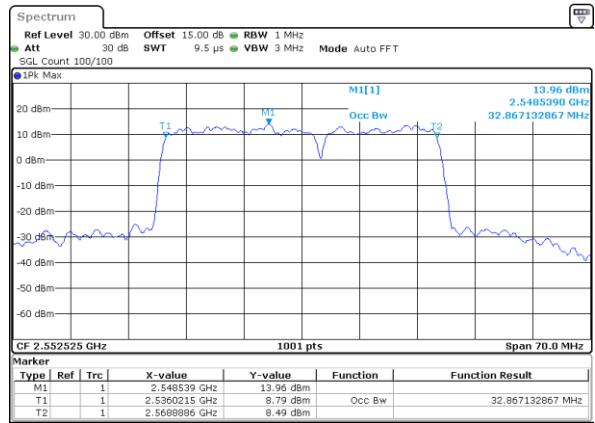

Date: 18 DEC 2021 13:06:41

LTE Band 7C

16QAM

Lowest Channel / 20MHz+10MHz

Date: 18 DEC 2021 14:27:48

Lowest Channel / 20MHz+15MHz

Date: 18 DEC 2021 15:22:54

Middle Channel / 20MHz+10MHz

Date: 18 DEC 2021 14:48:17

Middle Channel / 20MHz+15MHz

Date: 18 DEC 2021 15:43:02

Highest Channel / 20MHz+10MHz

Date: 18 DEC 2021 15:01:55

Highest Channel / 20MHz+15MHz

Date: 18 DEC 2021 15:56:42

LTE Band 7C