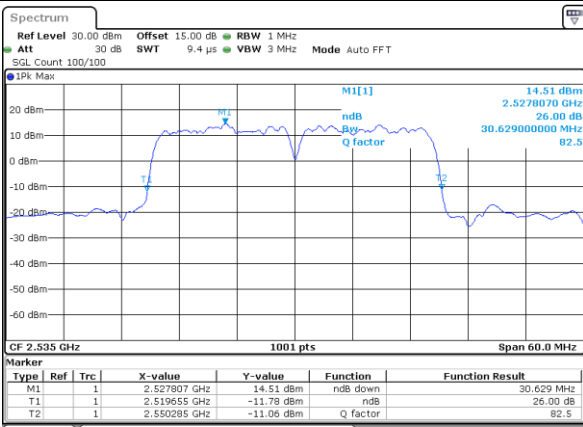

Date: 18.Dec.2021 11:57:29

Middle Channel / 15MHz+10MHz

Date: 18.Dec.2021 17:44:23

Highest Channel / 10MHz+20MHz

Date: 18.Dec.2021 12:11:06

Highest Channel / 15MHz+10MHz

Date: 18.Dec.2021 17:57:41

LTE Band 7C

16QAM

Lowest Channel / 15MHz+15MHz

Date: 18, DEC, 2021 16:21:44

Lowest Channel / 15MHz+20MHz

Date: 18, DEC, 2021 12:14:33

Middle Channel / 15MHz+15MHz

Date: 18, DEC, 2021 16:41:06

Middle Channel / 15MHz+20MHz

Date: 18, DEC, 2021 12:15:19

Highest Channel / 15MHz+15MHz

Date: 18, DEC, 2021 16:54:44

Highest Channel / 15MHz+20MHz

Date: 18, DEC, 2021 13:08:18

LTE Band 7C

16QAM

Lowest Channel / 20MHz+10MHz

Date: 18, DEC, 2021 14:29:25

Lowest Channel / 20MHz+15MHz

Date: 18, DEC, 2021 15:24:30

Middle Channel / 20MHz+10MHz

Date: 18, DEC, 2021 14:49:53

Middle Channel / 20MHz+15MHz

Date: 18, DEC, 2021 15:44:39

Highest Channel / 20MHz+10MHz