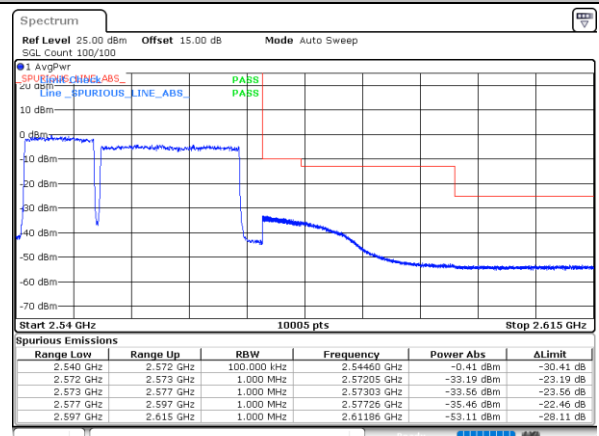

Highest Channel / 20MHz+10MHz

Date: 18 DEC 2021 15:01:23

Highest Channel / 20MHz+15MHz

Date: 18 DEC 2021 15:56:09

LTE Band 7C

64QAM

Lowest Channel / 20MHz+20MHz

N/A

LTE Band 7C / 10MHz+20MHz / QPSK

Lowest Band Edge / 1RB0 and 1RB99

Highest Band Edge / 1RB0 and 1RB99

Lowest Band Edge / 1RB49 and 1RB0

Highest Band Edge / 1RB49 and 1RB0

Date: 18. DEC. 2021 11:42:51

Date: 18. DEC. 2021 12:18:53

Lowest Band Edge / Full RB

Highest Band Edge / Full RB

Date: 18. DEC. 2021 11:38:02

Date: 18. DEC. 2021 12:14:03

LTE Band 7C / 15MHz+10MHz

QPSK

Lowest Band Edge / 1RB0 and 1RB49

Highest Band Edge / 1RB0 and 1RB49