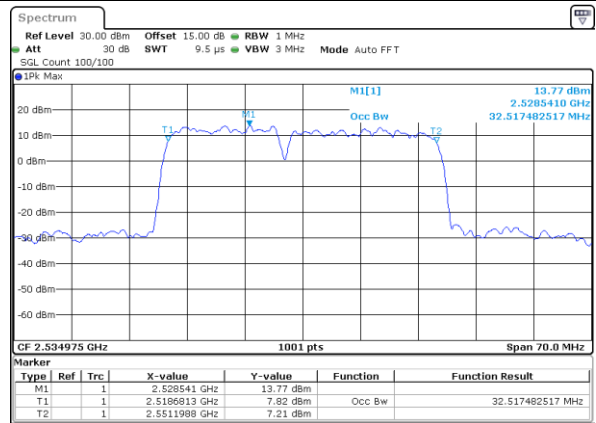

Middle Channel / 10MHz+20MHz

Date: 18.Dec.2021 11:56:26

Middle Channel / 15MHz+10MHz

Date: 18.Dec.2021 17:43:23

Highest Channel / 10MHz+20MHz

Date: 18.Dec.2021 12:08:57

Highest Channel / 15MHz+10MHz

Date: 18.Dec.2021 17:55:39

LTE Band 7C

64QAM

Lowest Channel / 15MHz+15MHz

Date: 18. DEC. 2021 16:20:39

Lowest Channel / 15MHz+20MHz

Date: 18. DEC. 2021 12:33:29

Middle Channel / 15MHz+15MHz

Date: 18. DEC. 2021 16:40:02

Middle Channel / 15MHz+20MHz

Date: 18. DEC. 2021 12:53:35

Highest Channel / 15MHz+15MHz

Date: 18. DEC. 2021 16:52:35

Highest Channel / 15MHz+20MHz

Date: 18. DEC. 2021 13:06:09

LTE Band 7C

64QAM