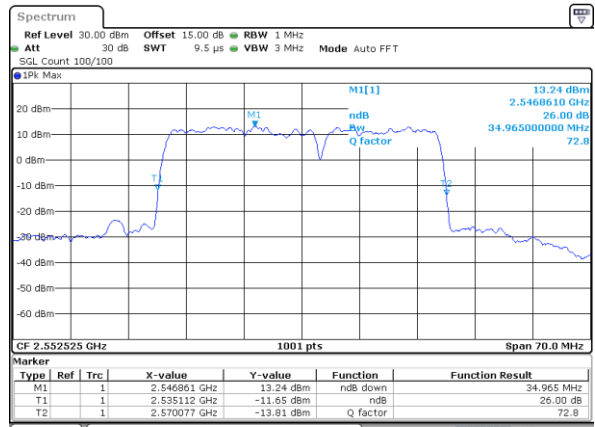

Date: 18, DEC, 2021 12:15:19

Highest Channel / 15MHz+15MHz

Date: 18, DEC, 2021 16:54:44

Highest Channel / 15MHz+20MHz

Date: 18, DEC, 2021 13:08:18

LTE Band 7C

16QAM

Lowest Channel / 20MHz+10MHz

Date: 18, DEC, 2021 14:29:25

Lowest Channel / 20MHz+15MHz

Date: 18, DEC, 2021 15:24:30

Middle Channel / 20MHz+10MHz

Date: 18, DEC, 2021 14:49:53

Middle Channel / 20MHz+15MHz

Date: 18, DEC, 2021 15:44:39

Highest Channel / 20MHz+10MHz

Date: 18, DEC, 2021 15:03:33

Highest Channel / 20MHz+15MHz

Date: 18, DEC, 2021 15:58:18

LTE Band 7C

16QAM

Lowest Channel / 20MHz+20MHz

N/A

Date: 19, DEC, 2021 13:31:35

Middle Channel / 20MHz+20MHz

N/A

Date: 19, DEC, 2021 13:31:41

Highest Channel / 20MHz+20MHz

N/A

Date: 19, DEC, 2021 14:05:18

LTE Band 7C

64QAM