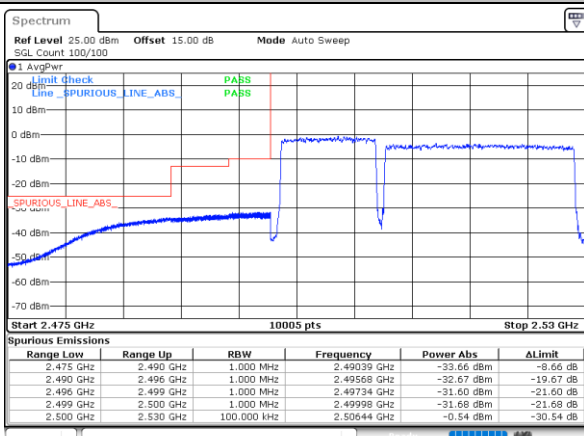

Highest Channel / 20MHz+10MHz

Date: 18 DEC 2021 15:01:23

Highest Channel / 20MHz+15MHz

Date: 18 DEC 2021 15:56:09

LTE Band 7C

64QAM

Lowest Channel / 20MHz+20MHz

N/A

LTE Band 7C / 10MHz+20MHz / QPSK

Lowest Band Edge / 1RB0 and 1RB99

Highest Band Edge / 1RB0 and 1RB99

Lowest Band Edge / 1RB49 and 1RB0

Highest Band Edge / 1RB49 and 1RB0

Date: 18. DEC. 2021 11:42:51

Date: 18. DEC. 2021 12:18:53

Lowest Band Edge / Full RB

Highest Band Edge / Full RB

Date: 18. DEC. 2021 11:38:02

Date: 18. DEC. 2021 12:14:03

LTE Band 7C / 15MHz+10MHz

QPSK

Lowest Band Edge / 1RB0 and 1RB49

Highest Band Edge / 1RB0 and 1RB49