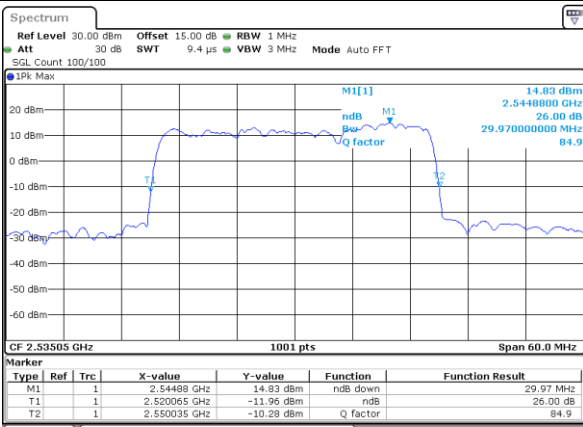

Lowest Channel / 15MHz+20MHz

Date: 18 DEC 2021 12:13:01

Middle Channel / 15MHz+15MHz

Date: 18 DEC 2021 16:40:34

Middle Channel / 15MHz+20MHz

Date: 18 DEC 2021 12:15:07

Highest Channel / 15MHz+15MHz

Date: 18 DEC 2021 16:55:17

Highest Channel / 15MHz+20MHz

Date: 18 DEC 2021 13:08:50

LTE Band 7C

64QAM

Lowest Channel / 20MHz+10MHz

Date: 18_DEC.2021 14:28:52

Lowest Channel / 20MHz+15MHz

Date: 18_DEC.2021 15:23:58

Middle Channel / 20MHz+10MHz

Date: 18_DEC.2021 14:49:21

Middle Channel / 20MHz+15MHz

Date: 18_DEC.2021 15:44:07

Highest Channel / 20MHz+10MHz

Date: 18_DEC.2021 15:04:04

Highest Channel / 20MHz+15MHz

Date: 18_DEC.2021 15:58:51