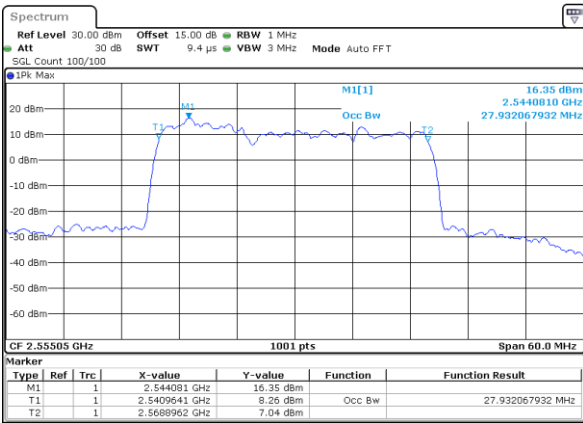

N/A

Date: 18, DEC, 2021 14:03:42

LTE Band 7C

64QAM

Lowest Channel / 10MHz+20MHz

Date: 18.Dec.2021 11:35:38

Lowest Channel / 15MHz+10MHz

Date: 18.Dec.2021 17:14:09

Middle Channel / 10MHz+20MHz

Date: 18.Dec.2021 11:56:26

Middle Channel / 15MHz+10MHz

Date: 18.Dec.2021 17:43:23

Highest Channel / 10MHz+20MHz

Date: 18.Dec.2021 12:08:57

Highest Channel / 15MHz+10MHz

Date: 18.Dec.2021 17:55:39

LTE Band 7C

64QAM

Lowest Channel / 15MHz+15MHz

Date: 18. DEC. 2021 16:20:39

Lowest Channel / 15MHz+20MHz

Date: 18. DEC. 2021 12:33:29

Middle Channel / 15MHz+15MHz

Date: 18. DEC. 2021 16:40:02

Middle Channel / 15MHz+20MHz

Date: 18. DEC. 2021 12:53:35

Highest Channel / 15MHz+15MHz

Date: 18. DEC. 2021 16:52:35

Highest Channel / 15MHz+20MHz

Date: 18. DEC. 2021 13:06:09

LTE Band 7C

64QAM