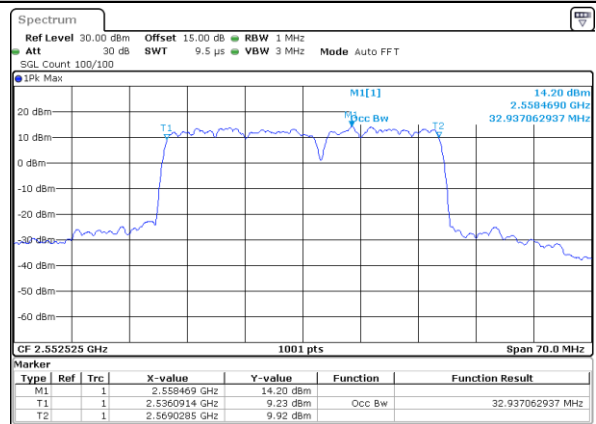

Highest Channel / 15MHz+15MHz

Date: 18_DEC.2021 16:53:40

Highest Channel / 15MHz+20MHz

Date: 18_DEC.2021 13:07:14

LTE Band 7C

QPSK

Lowest Channel / 20MHz+10MHz

Date: 18.Dec.2021 14:27:16

Lowest Channel / 20MHz+15MHz

Date: 18.Dec.2021 15:22:22

Middle Channel / 20MHz+10MHz

Date: 18.Dec.2021 14:47:44

Middle Channel / 20MHz+15MHz

Date: 18.Dec.2021 15:42:30

Highest Channel / 20MHz+10MHz

Date: 18.Dec.2021 15:02:27

Highest Channel / 20MHz+15MHz

Date: 18.Dec.2021 15:57:14

LTE Band 7C

QPSK

Lowest Channel / 20MHz+20MHz

N/A

Date: 19, DEC, 2021 13:29:26

Middle Channel / 20MHz+20MHz

N/A

Date: 19, DEC, 2021 13:49:32

Highest Channel / 20MHz+20MHz

N/A

Date: 19, DEC, 2021 14:04:14

LTE Band 7C

16QAM

Lowest Channel / 10MHz+20MHz