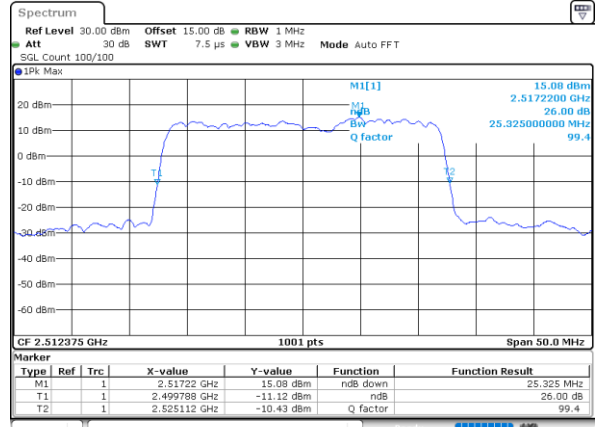

Date: 18, DEC, 2021 15:03:33

Highest Channel / 20MHz+15MHz

Date: 18, DEC, 2021 15:58:18

LTE Band 7C

16QAM

Lowest Channel / 20MHz+20MHz

N/A

Date: 19, DEC, 2021 13:31:35

Middle Channel / 20MHz+20MHz

N/A

Date: 19, DEC, 2021 13:31:41

Highest Channel / 20MHz+20MHz

N/A

Date: 19, DEC, 2021 14:05:18

LTE Band 7C

64QAM

Lowest Channel / 10MHz+20MHz

Date: 18_DEC.2021 11:36:10

Lowest Channel / 15MHz+10MHz

Date: 18_DEC.2021 17:25:18

Middle Channel / 10MHz+20MHz

Date: 18_DEC.2021 11:56:57

Middle Channel / 15MHz+10MHz

Date: 18_DEC.2021 17:43:53

Highest Channel / 10MHz+20MHz

Date: 18_DEC.2021 12:11:39

Highest Channel / 15MHz+10MHz

Date: 18_DEC.2021 17:58:11

LTE Band 7C

64QAM

Lowest Channel / 15MHz+15MHz

Date: 18 DEC 2021 16:21:11