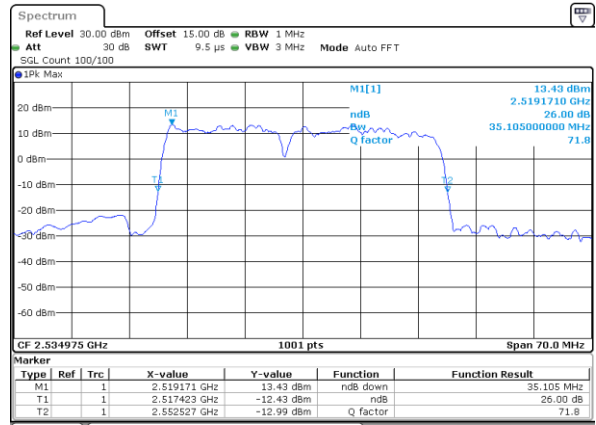

Highest Channel / 10MHz+20MHz

Date: 18_DEC.2021 12:11:39

Highest Channel / 15MHz+10MHz

Date: 18_DEC.2021 17:58:11

LTE Band 7C

64QAM

Lowest Channel / 15MHz+15MHz

Date: 18 DEC 2021 16:21:11

Lowest Channel / 15MHz+20MHz

Date: 18 DEC 2021 12:13:01

Middle Channel / 15MHz+15MHz

Date: 18 DEC 2021 16:40:34

Middle Channel / 15MHz+20MHz

Date: 18 DEC 2021 12:15:07

Highest Channel / 15MHz+15MHz

Date: 18 DEC 2021 16:55:17

Highest Channel / 15MHz+20MHz

Date: 18 DEC 2021 13:08:50

LTE Band 7C

64QAM

Lowest Channel / 20MHz+10MHz

Date: 18_DEC.2021 14:28:52

Lowest Channel / 20MHz+15MHz

Date: 18_DEC.2021 15:23:58

Middle Channel / 20MHz+10MHz

Date: 18_DEC.2021 14:49:21

Middle Channel / 20MHz+15MHz

Date: 18_DEC.2021 15:44:07

Highest Channel / 20MHz+10MHz

Date: 18_DEC.2021 15:04:04

Highest Channel / 20MHz+15MHz

Date: 18_DEC.2021 15:58:51