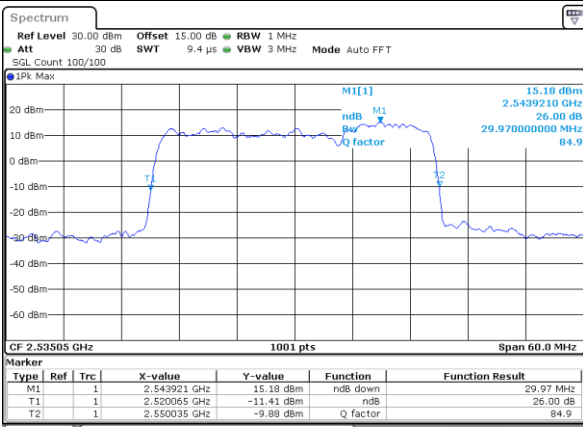

Date: 18, DEC, 2021 12:15:19

Highest Channel / 15MHz+15MHz

Date: 18, DEC, 2021 16:54:44

Highest Channel / 15MHz+20MHz

Date: 18, DEC, 2021 13:08:18

LTE Band 7C

16QAM

Lowest Channel / 20MHz+10MHz

Date: 18, DEC, 2021 14:29:25

Lowest Channel / 20MHz+15MHz

Date: 18, DEC, 2021 15:24:30

Middle Channel / 20MHz+10MHz

Date: 18, DEC, 2021 14:49:53

Middle Channel / 20MHz+15MHz

Date: 18, DEC, 2021 15:44:39

Highest Channel / 20MHz+10MHz