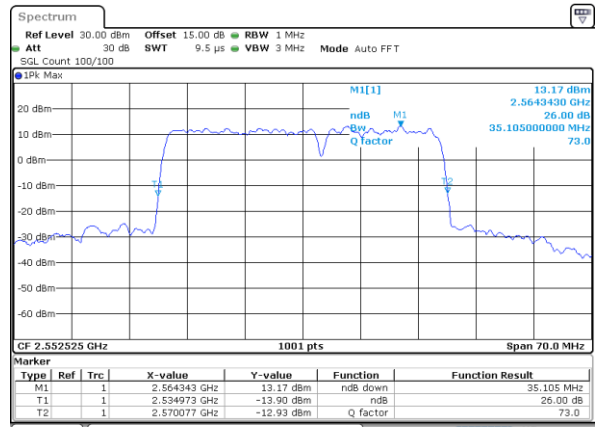

Highest Channel / 15MHz+20MHz

Date: 18 DEC 2021 13:08:50

LTE Band 7C

64QAM

Lowest Channel / 20MHz+10MHz

Date: 18_DEC.2021 14:28:52

Lowest Channel / 20MHz+15MHz

Date: 18_DEC.2021 15:23:58

Middle Channel / 20MHz+10MHz

Date: 18_DEC.2021 14:49:21

Middle Channel / 20MHz+15MHz

Date: 18_DEC.2021 15:44:07

Highest Channel / 20MHz+10MHz

Date: 18_DEC.2021 15:04:04

Highest Channel / 20MHz+15MHz

Date: 18_DEC.2021 15:58:51

LTE Band 7C

64QAM

Lowest Channel / 20MHz+20MHz

N/A

Date: 19, DEC, 2021 13:31:02

Middle Channel / 20MHz+20MHz

N/A

Date: 19, DEC, 2021 13:31:08

Highest Channel / 20MHz+20MHz

N/A

Date: 19, DEC, 2021 14:05:50

Occupied Bandwidth

Mode	LTE Band 7C : 99%OBW(MHz)			
QPSK				
BW	10MHz+20MHz	15MHz+10MHz	15MHz+15MHz	15MHz+20MHz
Lowest CH	27.99	23.58	28.59	32.66
Middle CH	28.05	23.53	28.65	33.01
Highest CH	27.99	23.58	28.77	32.94
BW	20MHz+10MHz	20MHz+15MHz	20MHz+20MHz	N/A
Lowest CH	27.99	32.80	37.80	-
Middle CH	27.93	32.87	37.80	-
Highest CH	27.99	32.94	37.72	-