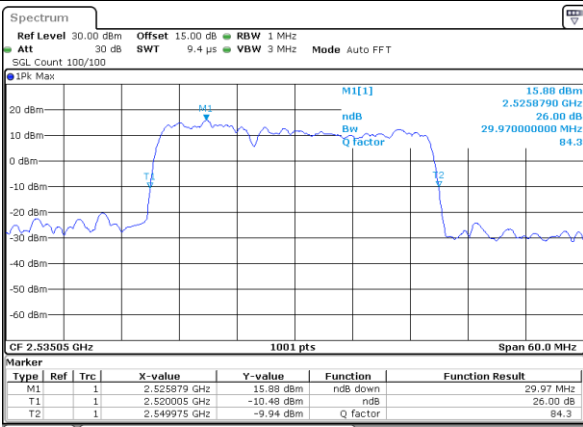

Middle Channel / 20MHz+20MHz

N/A

Date: 19, DEC, 2021 13:31:41

Highest Channel / 20MHz+20MHz

N/A

Date: 19, DEC, 2021 14:05:18

LTE Band 7C

64QAM

Lowest Channel / 10MHz+20MHz

Date: 18_DEC.2021 11:36:10

Lowest Channel / 15MHz+10MHz

Date: 18_DEC.2021 17:25:18

Middle Channel / 10MHz+20MHz

Date: 18_DEC.2021 11:56:57

Middle Channel / 15MHz+10MHz

Date: 18_DEC.2021 17:43:53

Highest Channel / 10MHz+20MHz

Date: 18_DEC.2021 12:11:39

Highest Channel / 15MHz+10MHz

Date: 18_DEC.2021 17:58:11

LTE Band 7C

64QAM

Lowest Channel / 15MHz+15MHz

Date: 18 DEC 2021 16:21:11

Lowest Channel / 15MHz+20MHz

Date: 18 DEC 2021 12:13:01

Middle Channel / 15MHz+15MHz

Date: 18 DEC 2021 16:40:34

Middle Channel / 15MHz+20MHz

Date: 18 DEC 2021 12:15:07

Highest Channel / 15MHz+15MHz

Date: 18 DEC 2021 16:55:17