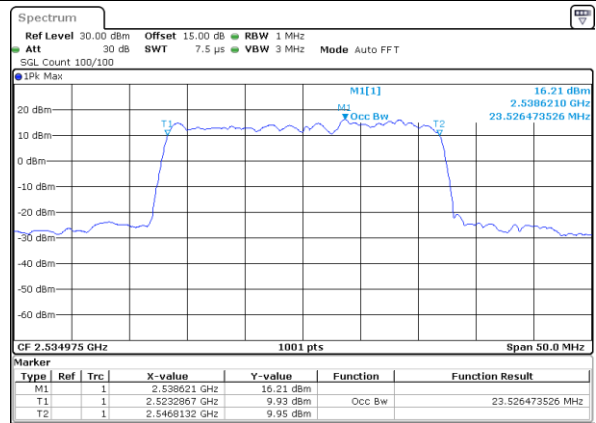

Mode	LTE Band 7C : 99%OBW(MHz)			
64QAM				
BW	10MHz+20MHz	15MHz+10MHz	15MHz+15MHz	15MHz+20MHz
Lowest CH	27.99	23.43	28.77	32.94
Middle CH	28.17	23.43	28.59	32.52
Highest CH	27.93	23.43	28.77	32.87
BW	20MHz+10MHz	20MHz+15MHz	20MHz+20MHz	N/A
Lowest CH	27.81	32.87	37.48	-
Middle CH	28.11	33.01	37.72	-
Highest CH	27.99	32.94	37.56	-

LTE Band 7C

QPSK

Lowest Channel / 10MHz+20MHz

Date: 18 DEC 2021 11:34:32

Lowest Channel / 15MHz+10MHz

Date: 18 DEC 2021 17:13:04

Middle Channel / 10MHz+20MHz

Date: 18 DEC 2021 11:55:21

Middle Channel / 15MHz+10MHz

Date: 18 DEC 2021 17:42:23

Highest Channel / 10MHz+20MHz

Date: 18 DEC 2021 12:10:02

Highest Channel / 15MHz+10MHz

Date: 18 DEC 2021 17:56:40

LTE Band 7C

QPSK