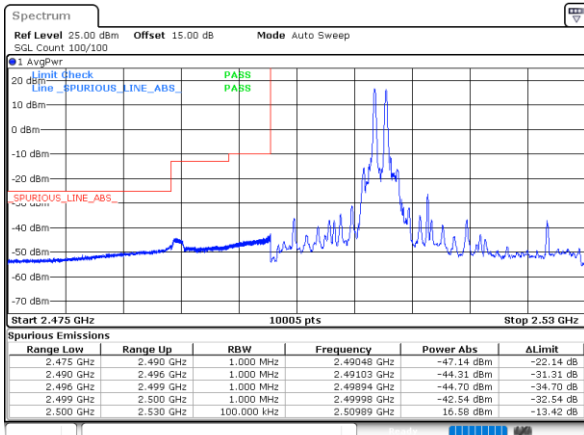

Highest Channel / 20MHz+10MHz

Date: 18 DEC 2021 15:01:23

Highest Channel / 20MHz+15MHz

Date: 18 DEC 2021 15:56:09

LTE Band 7C

64QAM

Lowest Channel / 20MHz+20MHz

N/A

Date: 19, DEC, 2021 13:30:31

Middle Channel / 20MHz+20MHz

N/A

Date: 19, DEC, 2021 13:50:37

Highest Channel / 20MHz+20MH

N/A

Date: 19, DEC, 2021 14:03:09

Conducted Band Edge

LTE Band 7C / 10MHz+20MHz / QPSK

Lowest Band Edge / 1RB0 and 1RB99

Highest Band Edge / 1RB0 and 1RB99

Lowest Band Edge / 1RB49 and 1RB0

Highest Band Edge / 1RB49 and 1RB0

Date: 18. DEC. 2021 11:42:51

Date: 18. DEC. 2021 12:18:53

Lowest Band Edge / Full RB

Highest Band Edge / Full RB

Date: 18. DEC. 2021 11:38:02

Date: 18. DEC. 2021 12:14:03

LTE Band 7C / 15MHz+10MHz

QPSK

Lowest Band Edge / 1RB0 and 1RB49

Highest Band Edge / 1RB0 and 1RB49