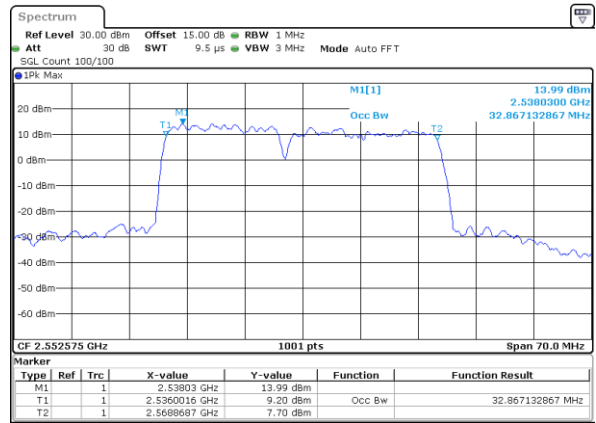

LTE Band 7C

64QAM

Lowest Channel / 15MHz+15MHz

Date: 18. DEC. 2021 16:20:39

Lowest Channel / 15MHz+20MHz

Date: 18. DEC. 2021 12:33:29

Middle Channel / 15MHz+15MHz

Date: 18. DEC. 2021 16:40:02

Middle Channel / 15MHz+20MHz

Date: 18. DEC. 2021 12:53:35

Highest Channel / 15MHz+15MHz

Date: 18. DEC. 2021 16:52:35

Highest Channel / 15MHz+20MHz

Date: 18. DEC. 2021 13:06:09

LTE Band 7C

64QAM

Lowest Channel / 20MHz+10MHz

Date: 18 DEC 2021 14:28:21

Lowest Channel / 20MHz+15MHz

Date: 18 DEC 2021 15:23:26

Middle Channel / 20MHz+10MHz

Date: 18 DEC 2021 14:48:49

Middle Channel / 20MHz+15MHz

Date: 18 DEC 2021 15:43:35

Highest Channel / 20MHz+10MHz

Date: 18 DEC 2021 15:01:23

Highest Channel / 20MHz+15MHz

Date: 18 DEC 2021 15:56:09

LTE Band 7C

64QAM

Lowest Channel / 20MHz+20MHz

N/A