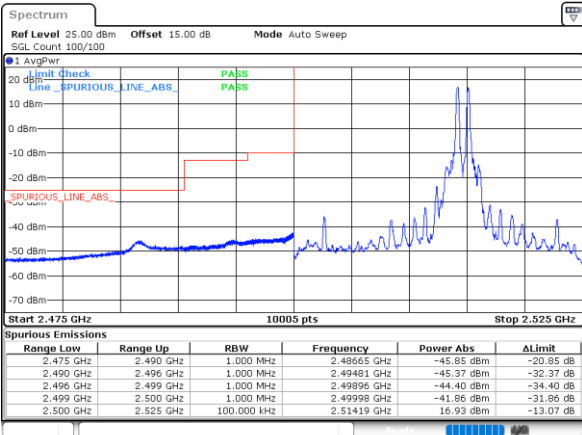

LTE Band 7C / 10MHz+20MHz / QPSK

Lowest Band Edge / 1RB0 and 1RB99

Highest Band Edge / 1RB0 and 1RB99

Lowest Band Edge / 1RB49 and 1RB0

Highest Band Edge / 1RB49 and 1RB0

Date: 18. DEC. 2021 11:42:51

Date: 18. DEC. 2021 12:18:53

Lowest Band Edge / Full RB

Highest Band Edge / Full RB

Date: 18. DEC. 2021 11:38:02

Date: 18. DEC. 2021 12:14:03

LTE Band 7C / 15MHz+10MHz

QPSK

Lowest Band Edge / 1RB0 and 1RB49

Highest Band Edge / 1RB0 and 1RB49

Date: 18. DEC. 2021 17:29:56

Date: 18. DEC. 2021 18:01:27

Lowest Band Edge / 1RB74 and 1RB0

Highest Band Edge / 1RB74 and 1RB0

Date: 18. DEC. 2021 17:30:32

Date: 18. DEC. 2021 18:04:29

Lowest Band Edge / Full RB

Highest Band Edge / Full RB

Date: 18. DEC. 2021 17:26:54

Date: 18. DEC. 2021 18:00:50

LTE Band 7C / 15MHz+15MHz

QPSK

Lowest Band Edge / 1RB0 and 1RB74

Highest Band Edge / 1RB0 and 1RB74

Date: 18, DEC, 2021 16:26:05