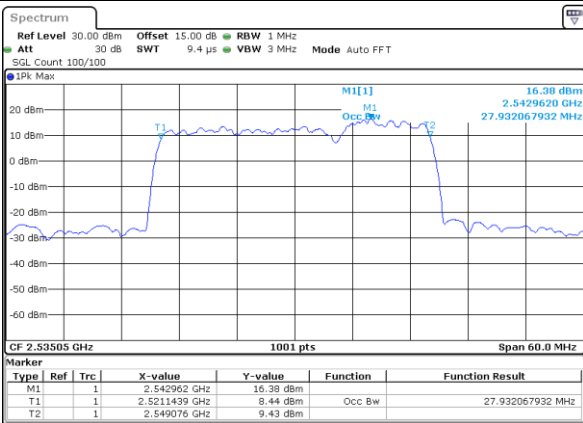

Highest Channel / 15MHz+15MHz

Date: 18_DEC.2021 16:53:40

Highest Channel / 15MHz+20MHz

Date: 18_DEC.2021 13:07:14

LTE Band 7C

QPSK

Lowest Channel / 20MHz+10MHz

Date: 18.Dec.2021 14:27:16

Lowest Channel / 20MHz+15MHz

Date: 18.Dec.2021 15:22:22

Middle Channel / 20MHz+10MHz

Date: 18.Dec.2021 14:47:44

Middle Channel / 20MHz+15MHz

Date: 18.Dec.2021 15:42:30

Highest Channel / 20MHz+10MHz

Date: 18.Dec.2021 15:02:27

Highest Channel / 20MHz+15MHz

Date: 18.Dec.2021 15:57:14

LTE Band 7C

QPSK

Lowest Channel / 20MHz+20MHz

N/A

Date: 19, DEC, 2021 13:29:26

Middle Channel / 20MHz+20MHz