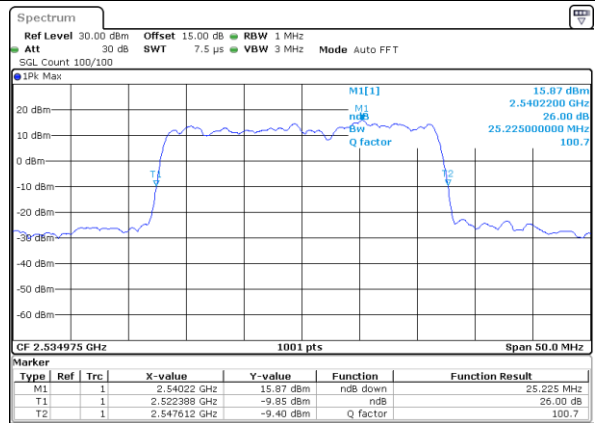

Lowest Channel / 20MHz+20MHz

N/A

Date: 18, DEC, 2021 13:32:07

Middle Channel / 20MHz+20MHz

N/A

Date: 18, DEC, 2021 13:52:13

Highest Channel / 20MHz+20MHz

N/A

Date: 18, DEC, 2021 14:04:46

LTE Band 7C

16QAM

Lowest Channel / 10MHz+20MHz

Date: 18.Dec.2021 11:36:42

Lowest Channel / 15MHz+10MHz

Date: 18.Dec.2021 17:25:48

Middle Channel / 10MHz+20MHz

Date: 18.Dec.2021 11:57:29

Middle Channel / 15MHz+10MHz

Date: 18.Dec.2021 17:44:23

Highest Channel / 10MHz+20MHz

Date: 18.Dec.2021 12:11:06

Highest Channel / 15MHz+10MHz

Date: 18.Dec.2021 17:57:41

LTE Band 7C