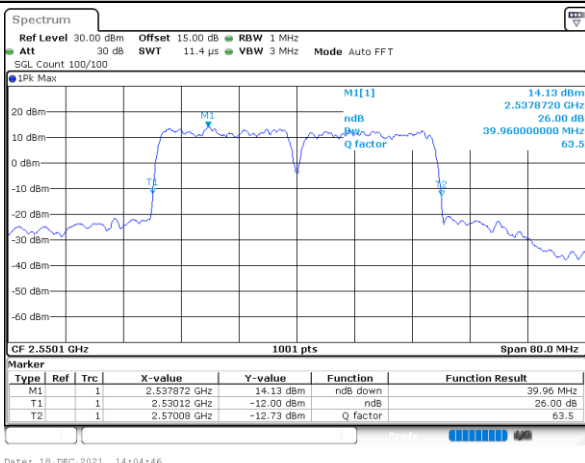

Middle Channel / 20MHz+15MHz

Date: 18, DEC, 2021 15:45:12

Highest Channel / 20MHz+10MHz

Date: 18, DEC, 2021 15:02:59

Highest Channel / 20MHz+15MHz

Date: 18, DEC, 2021 15:57:46

LTE Band 7C

QPSK

Lowest Channel / 20MHz+20MHz

N/A

Date: 18, DEC, 2021 13:32:07

Middle Channel / 20MHz+20MHz

N/A

Date: 18, DEC, 2021 13:52:13

Highest Channel / 20MHz+20MHz

N/A

Date: 18, DEC, 2021 14:04:46

LTE Band 7C

16QAM

Lowest Channel / 10MHz+20MHz

Date: 18.Dec.2021 11:36:42

Lowest Channel / 15MHz+10MHz

Date: 18.Dec.2021 17:25:48

Middle Channel / 10MHz+20MHz

Date: 18.Dec.2021 11:57:29

Middle Channel / 15MHz+10MHz

Date: 18.Dec.2021 17:44:23

Highest Channel / 10MHz+20MHz

Date: 18.Dec.2021 12:11:06

Highest Channel / 15MHz+10MHz

Date: 18.Dec.2021 17:57:41

LTE Band 7C