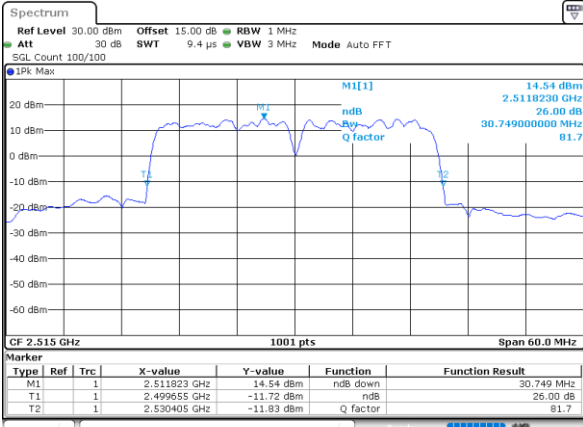

LTE Band 7C

16QAM

Lowest Channel / 15MHz+15MHz

Date: 18, DEC, 2021 16:21:44