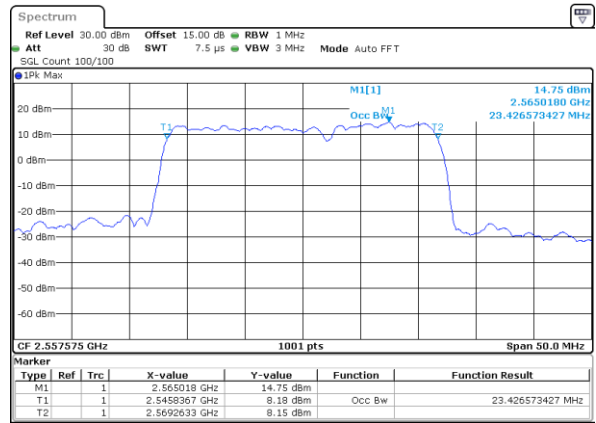

N/A

Date: 18, DEC, 2021 14:03:42

LTE Band 7C

64QAM

Lowest Channel / 10MHz+20MHz

Date: 18.Dec.2021 11:35:38

Lowest Channel / 15MHz+10MHz

Date: 18.Dec.2021 17:14:09

Middle Channel / 10MHz+20MHz

Date: 18.Dec.2021 11:56:26

Middle Channel / 15MHz+10MHz

Date: 18.Dec.2021 17:43:23

Highest Channel / 10MHz+20MHz

Date: 18.Dec.2021 12:08:57

Highest Channel / 15MHz+10MHz

Date: 18.Dec.2021 17:55:39

LTE Band 7C

64QAM

Lowest Channel / 15MHz+15MHz

Date: 18. DEC. 2021 16:20:39

Lowest Channel / 15MHz+20MHz

Date: 18. DEC. 2021 12:33:29

Middle Channel / 15MHz+15MHz

Date: 18. DEC. 2021 16:40:02