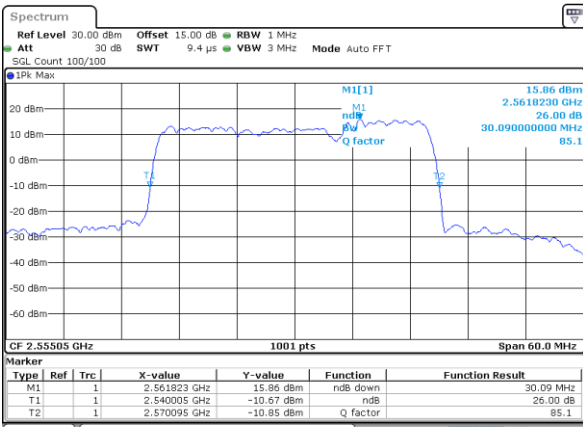

LTE Band 7C

QPSK

Lowest Channel / 20MHz+10MHz

Date: 18, DEC, 2021 14:29:57

Lowest Channel / 20MHz+15MHz

Date: 18, DEC, 2021 15:25:03

Middle Channel / 20MHz+10MHz

Date: 18, DEC, 2021 14:50:26

Middle Channel / 20MHz+15MHz

Date: 18, DEC, 2021 15:45:12

Highest Channel / 20MHz+10MHz

Date: 18, DEC, 2021 15:02:59

Highest Channel / 20MHz+15MHz

Date: 18, DEC, 2021 15:57:46

LTE Band 7C

QPSK