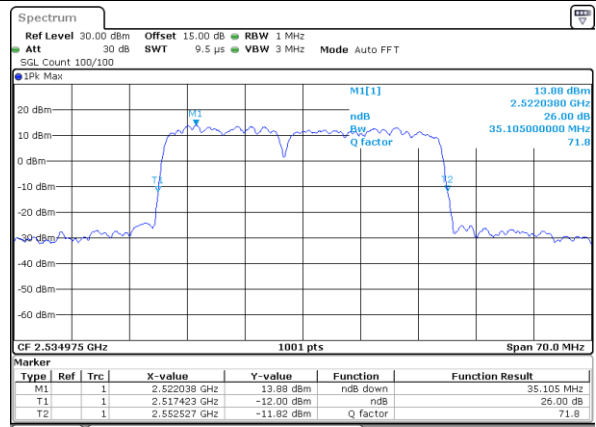

Date: 18.Dec.2021 11:57:29

Middle Channel / 15MHz+10MHz

Date: 18.Dec.2021 17:44:23

Highest Channel / 10MHz+20MHz

Date: 18.Dec.2021 12:11:06

Highest Channel / 15MHz+10MHz

Date: 18.Dec.2021 17:57:41

LTE Band 7C

16QAM

Lowest Channel / 15MHz+15MHz

Date: 18, DEC, 2021 16:21:44

Lowest Channel / 15MHz+20MHz

Date: 18, DEC, 2021 12:14:33

Middle Channel / 15MHz+15MHz

Date: 18, DEC, 2021 16:41:06

Middle Channel / 15MHz+20MHz

Date: 18, DEC, 2021 12:15:19

Highest Channel / 15MHz+15MHz

Date: 18, DEC, 2021 16:54:44

Highest Channel / 15MHz+20MHz

Date: 18, DEC, 2021 13:08:18

LTE Band 7C

16QAM

Lowest Channel / 20MHz+10MHz

Date: 18, DEC, 2021 14:29:25

Lowest Channel / 20MHz+15MHz

Date: 18, DEC, 2021 15:24:30

Middle Channel / 20MHz+10MHz

Date: 18, DEC, 2021 14:49:53

Middle Channel / 20MHz+15MHz

Date: 18, DEC, 2021 15:44:39

Highest Channel / 20MHz+10MHz