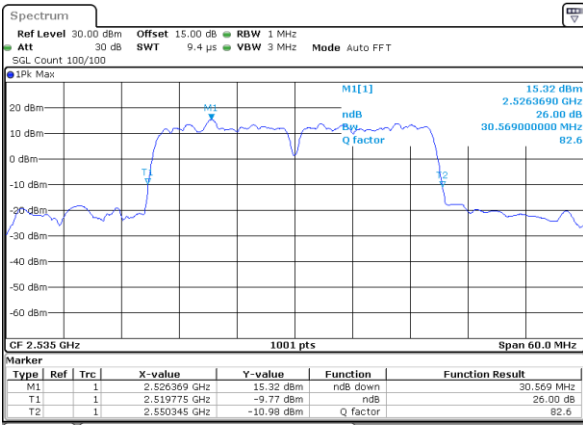

Lowest Channel / 10MHz+20MHz

Date: 18_DEC.2021 11:36:10

Lowest Channel / 15MHz+10MHz

Date: 18_DEC.2021 17:25:18

Middle Channel / 10MHz+20MHz

Date: 18_DEC.2021 11:56:57

Middle Channel / 15MHz+10MHz

Date: 18_DEC.2021 17:43:53

Highest Channel / 10MHz+20MHz

Date: 18_DEC.2021 12:11:39

Highest Channel / 15MHz+10MHz

Date: 18_DEC.2021 17:58:11

LTE Band 7C

64QAM

Lowest Channel / 15MHz+15MHz

Date: 18 DEC 2021 16:21:11

Lowest Channel / 15MHz+20MHz

Date: 18 DEC 2021 12:13:01

Middle Channel / 15MHz+15MHz

Date: 18 DEC 2021 16:40:34

Middle Channel / 15MHz+20MHz

Date: 18 DEC 2021 12:15:07

Highest Channel / 15MHz+15MHz

Date: 18 DEC 2021 16:55:17

Highest Channel / 15MHz+20MHz

Date: 18 DEC 2021 13:08:50

LTE Band 7C

64QAM

Lowest Channel / 20MHz+10MHz

Date: 18_DEC.2021 14:28:52

Lowest Channel / 20MHz+15MHz

Date: 18_DEC.2021 15:23:58