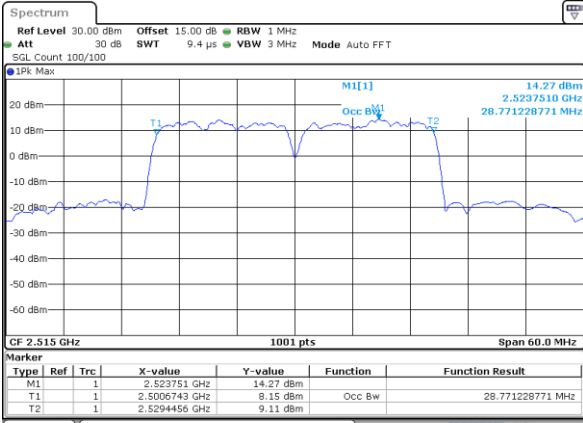

N/A

Date: 18, DEC, 2021 14:03:42

LTE Band 7C

64QAM

Lowest Channel / 10MHz+20MHz

Date: 18.Dec.2021 11:35:38

Lowest Channel / 15MHz+10MHz

Date: 18.Dec.2021 17:14:09

Middle Channel / 10MHz+20MHz

Date: 18.Dec.2021 11:56:26

Middle Channel / 15MHz+10MHz

Date: 18.Dec.2021 17:43:23

Highest Channel / 10MHz+20MHz

Date: 18.Dec.2021 12:08:57

Highest Channel / 15MHz+10MHz

Date: 18.Dec.2021 17:55:39

LTE Band 7C

64QAM

Lowest Channel / 15MHz+15MHz

Date: 18. DEC. 2021 16:20:39

Lowest Channel / 15MHz+20MHz

Date: 18. DEC. 2021 12:33:29

Middle Channel / 15MHz+15MHz

Date: 18. DEC. 2021 16:40:02

Middle Channel / 15MHz+20MHz

Date: 18. DEC. 2021 12:53:35

Highest Channel / 15MHz+15MHz

Date: 18. DEC. 2021 16:52:35

Highest Channel / 15MHz+20MHz

Date: 18. DEC. 2021 13:06:09

LTE Band 7C

64QAM