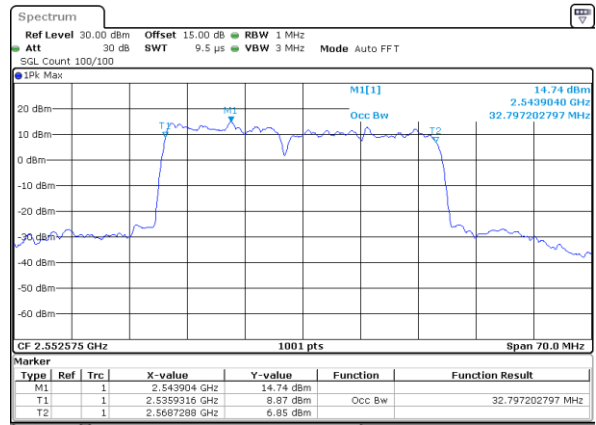

Date: 18.Dec.2021 12:09:30

Highest Channel / 15MHz+10MHz

Date: 18.Dec.2021 17:56:10

LTE Band 7C

16QAM

Lowest Channel / 15MHz+15MHz

Date: 18 DEC 2021 16:20:07

Lowest Channel / 15MHz+20MHz

Date: 18 DEC 2021 12:32:56

Middle Channel / 15MHz+15MHz

Date: 18 DEC 2021 16:39:30

Middle Channel / 15MHz+20MHz

Date: 18 DEC 2021 12:53:03

Highest Channel / 15MHz+15MHz

Date: 18 DEC 2021 16:53:08

Highest Channel / 15MHz+20MHz

Date: 18 DEC 2021 13:06:41

LTE Band 7C

16QAM

Lowest Channel / 20MHz+10MHz

Date: 18 DEC 2021 14:27:48

Lowest Channel / 20MHz+15MHz

Date: 18 DEC 2021 15:22:54

Middle Channel / 20MHz+10MHz

Date: 18 DEC 2021 14:48:17

Middle Channel / 20MHz+15MHz

Date: 18 DEC 2021 15:43:02

Highest Channel / 20MHz+10MHz

Date: 18 DEC 2021 15:01:55

Highest Channel / 20MHz+15MHz

Date: 18 DEC 2021 15:56:42

LTE Band 7C