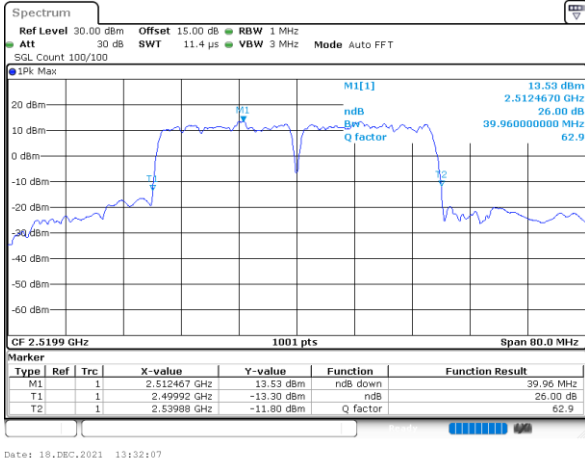

Middle Channel / 20MHz+15MHz

Date: 18, DEC, 2021 15:45:12

Highest Channel / 20MHz+10MHz

Date: 18, DEC, 2021 15:02:59

Highest Channel / 20MHz+15MHz

Date: 18, DEC, 2021 15:57:46

LTE Band 7C

QPSK

Lowest Channel / 20MHz+20MHz

N/A

Date: 18, DEC, 2021 13:32:07

Middle Channel / 20MHz+20MHz

N/A

Date: 18, DEC, 2021 13:52:13

Highest Channel / 20MHz+20MHz

N/A