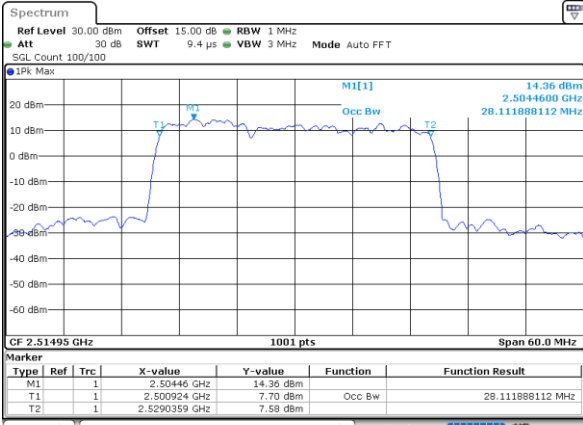

Highest Channel / 20MHz+15MHz

Date: 18.Dec.2021 15:57:14

LTE Band 7C

QPSK

Lowest Channel / 20MHz+20MHz

N/A

Date: 19, DEC, 2021 13:29:26

Middle Channel / 20MHz+20MHz

N/A

Date: 19, DEC, 2021 13:49:32

Highest Channel / 20MHz+20MHz

N/A

Date: 19, DEC, 2021 14:04:14

LTE Band 7C

16QAM

Lowest Channel / 10MHz+20MHz

Date: 18.Dec.2021 11:35:04

Lowest Channel / 15MHz+10MHz

Date: 18.Dec.2021 17:13:36

Middle Channel / 10MHz+20MHz

Date: 18.Dec.2021 11:55:54

Middle Channel / 15MHz+10MHz

Date: 18.Dec.2021 17:42:53

Highest Channel / 10MHz+20MHz