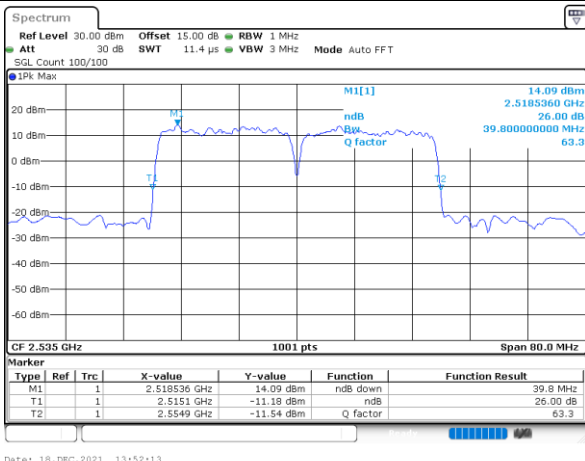

Middle Channel / 20MHz+15MHz

Date: 18, DEC, 2021 15:45:12

Highest Channel / 20MHz+10MHz

Date: 18, DEC, 2021 15:02:59

Highest Channel / 20MHz+15MHz

Date: 18, DEC, 2021 15:57:46

LTE Band 7C

QPSK

Lowest Channel / 20MHz+20MHz

N/A

Date: 18, DEC, 2021 13:32:07

Middle Channel / 20MHz+20MHz

N/A

Date: 18, DEC, 2021 13:52:13

Highest Channel / 20MHz+20MHz

N/A

Date: 18, DEC, 2021 14:04:46

LTE Band 7C

16QAM

Lowest Channel / 10MHz+20MHz

Date: 18.Dec.2021 11:36:42

Lowest Channel / 15MHz+10MHz

Date: 18.Dec.2021 17:25:48

Middle Channel / 10MHz+20MHz

Date: 18.Dec.2021 11:57:29

Middle Channel / 15MHz+10MHz

Date: 18.Dec.2021 17:44:23

Highest Channel / 10MHz+20MHz

Date: 18.Dec.2021 12:11:06

Highest Channel / 15MHz+10MHz

Date: 18.Dec.2021 17:57:41

LTE Band 7C