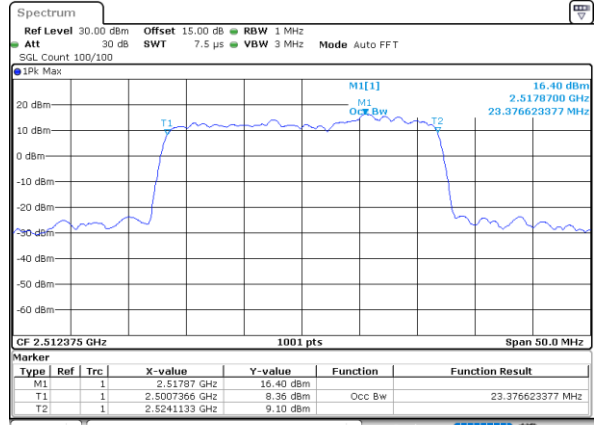

Highest Channel / 20MHz+15MHz

Date: 18.Dec.2021 15:57:14

LTE Band 7C

QPSK

Lowest Channel / 20MHz+20MHz

N/A

Date: 19, DEC, 2021 13:29:26

Middle Channel / 20MHz+20MHz

N/A

Date: 19, DEC, 2021 13:49:32

Highest Channel / 20MHz+20MHz

N/A

Date: 19, DEC, 2021 14:04:14

LTE Band 7C

16QAM

Lowest Channel / 10MHz+20MHz

Date: 18.Dec.2021 11:35:04

Lowest Channel / 15MHz+10MHz

Date: 18.Dec.2021 17:13:36

Middle Channel / 10MHz+20MHz

Date: 18.Dec.2021 11:55:54

Middle Channel / 15MHz+10MHz

Date: 18.Dec.2021 17:42:53

Highest Channel / 10MHz+20MHz