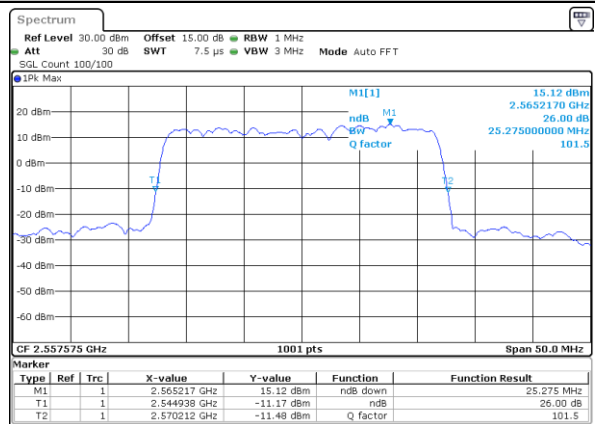

Date: 18, DEC, 2021 14:04:46

LTE Band 7C

16QAM

Lowest Channel / 10MHz+20MHz

Date: 18.Dec.2021 11:36:42

Lowest Channel / 15MHz+10MHz

Date: 18.Dec.2021 17:25:48

Middle Channel / 10MHz+20MHz

Date: 18.Dec.2021 11:57:29

Middle Channel / 15MHz+10MHz

Date: 18.Dec.2021 17:44:23

Highest Channel / 10MHz+20MHz

Date: 18.Dec.2021 12:11:06

Highest Channel / 15MHz+10MHz

Date: 18.Dec.2021 17:57:41

LTE Band 7C

Date: 18, DEC, 2021 12:15:19

Highest Channel / 15MHz+15MHz

Date: 18, DEC, 2021 16:54:44

Highest Channel / 15MHz+20MHz

Date: 18, DEC, 2021 13:08:18

LTE Band 7C

16QAM

Lowest Channel / 20MHz+10MHz