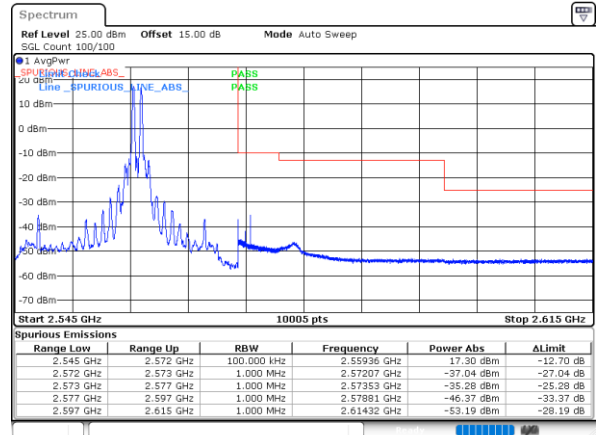

LTE Band 7C / 10MHz+20MHz / QPSK

Lowest Band Edge / 1RB0 and 1RB99

Highest Band Edge / 1RB0 and 1RB99

Lowest Band Edge / 1RB49 and 1RB0

Highest Band Edge / 1RB49 and 1RB0

Date: 18. DEC. 2021 11:42:51

Date: 18. DEC. 2021 12:18:53

Lowest Band Edge / Full RB

Highest Band Edge / Full RB

Date: 18. DEC. 2021 11:38:02

Date: 18. DEC. 2021 12:14:03

LTE Band 7C / 15MHz+10MHz

QPSK

Lowest Band Edge / 1RB0 and 1RB49

Highest Band Edge / 1RB0 and 1RB49

Date: 18. DEC. 2021 17:29:56

Date: 18. DEC. 2021 18:01:27

Lowest Band Edge / 1RB74 and 1RB0

Highest Band Edge / 1RB74 and 1RB0

Date: 18. DEC. 2021 17:30:32

Date: 18. DEC. 2021 18:04:29

Lowest Band Edge / Full RB

Highest Band Edge / Full RB

Date: 18. DEC. 2021 17:26:54

Date: 18. DEC. 2021 18:00:50

LTE Band 7C / 15MHz+15MHz

QPSK

Lowest Band Edge / 1RB0 and 1RB74

Highest Band Edge / 1RB0 and 1RB74

Date: 18, DEC, 2021 16:26:05