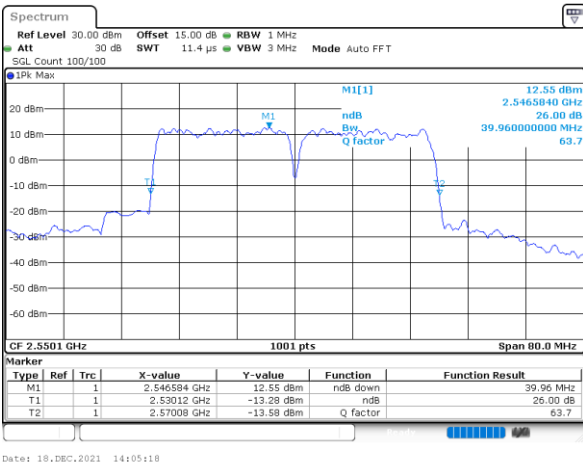

Date: 18, DEC, 2021 15:03:33

Highest Channel / 20MHz+15MHz

Date: 18, DEC, 2021 15:58:18

LTE Band 7C

16QAM

Lowest Channel / 20MHz+20MHz

N/A

Date: 19, DEC, 2021 13:31:35

Middle Channel / 20MHz+20MHz

N/A

Date: 19, DEC, 2021 13:31:41

Highest Channel / 20MHz+20MHz

N/A

Date: 19, DEC, 2021 14:05:18

LTE Band 7C

64QAM

Lowest Channel / 10MHz+20MHz

Date: 18_DEC.2021 11:36:10

Lowest Channel / 15MHz+10MHz

Date: 18_DEC.2021 17:25:18

Middle Channel / 10MHz+20MHz

Date: 18_DEC.2021 11:56:57

Middle Channel / 15MHz+10MHz

Date: 18_DEC.2021 17:43:53

Highest Channel / 10MHz+20MHz

Date: 18_DEC.2021 12:11:39

Highest Channel / 15MHz+10MHz

Date: 18_DEC.2021 17:58:11

LTE Band 7C

64QAM

Lowest Channel / 15MHz+15MHz

Date: 18 DEC 2021 16:21:11