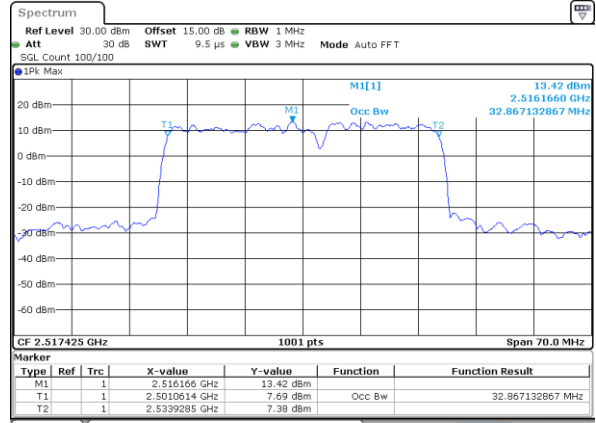

LTE Band 7C

64QAM

Lowest Channel / 15MHz+15MHz

Date: 18. DEC. 2021 16:20:39

Lowest Channel / 15MHz+20MHz

Date: 18. DEC. 2021 12:33:29

Middle Channel / 15MHz+15MHz

Date: 18. DEC. 2021 16:40:02

Middle Channel / 15MHz+20MHz

Date: 18. DEC. 2021 12:53:35

Highest Channel / 15MHz+15MHz

Date: 18. DEC. 2021 16:52:35

Highest Channel / 15MHz+20MHz

Date: 18. DEC. 2021 13:06:09

LTE Band 7C

64QAM

Lowest Channel / 20MHz+10MHz

Date: 18 DEC 2021 14:28:21

Lowest Channel / 20MHz+15MHz

Date: 18 DEC 2021 15:23:26

Middle Channel / 20MHz+10MHz

Date: 18 DEC 2021 14:48:49

Middle Channel / 20MHz+15MHz

Date: 18 DEC 2021 15:43:35

Highest Channel / 20MHz+10MHz

Date: 18 DEC 2021 15:01:23

Highest Channel / 20MHz+15MHz

Date: 18 DEC 2021 15:56:09

LTE Band 7C

64QAM

Lowest Channel / 20MHz+20MHz

N/A