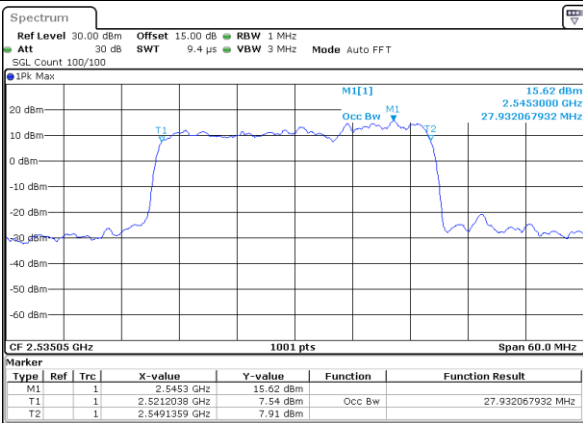

Date: 18 DEC 2021 12:32:56

Middle Channel / 15MHz+15MHz

Date: 18 DEC 2021 16:39:30

Middle Channel / 15MHz+20MHz

Date: 18 DEC 2021 12:53:03

Highest Channel / 15MHz+15MHz

Date: 18 DEC 2021 16:53:08

Highest Channel / 15MHz+20MHz

Date: 18 DEC 2021 13:06:41

LTE Band 7C

16QAM

Lowest Channel / 20MHz+10MHz

Date: 18 DEC 2021 14:27:48

Lowest Channel / 20MHz+15MHz

Date: 18 DEC 2021 15:22:54

Middle Channel / 20MHz+10MHz

Date: 18 DEC 2021 14:48:17

Middle Channel / 20MHz+15MHz

Date: 18 DEC 2021 15:43:02

Highest Channel / 20MHz+10MHz

Date: 18 DEC 2021 15:01:55

Highest Channel / 20MHz+15MHz

Date: 18 DEC 2021 15:56:42

LTE Band 7C