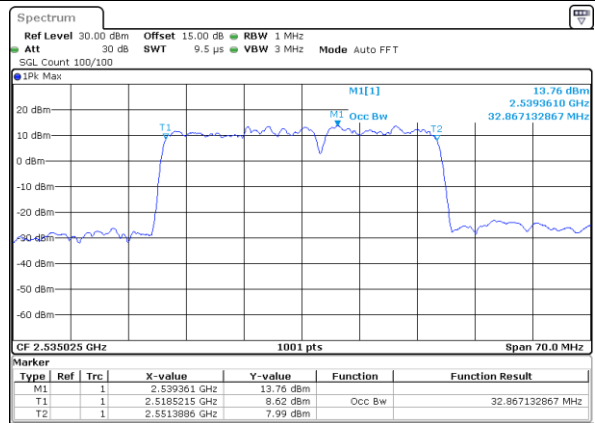

Date: 18 DEC 2021 12:32:56

Middle Channel / 15MHz+15MHz

Date: 18 DEC 2021 16:39:30

Middle Channel / 15MHz+20MHz

Date: 18 DEC 2021 12:53:03

Highest Channel / 15MHz+15MHz

Date: 18 DEC 2021 16:53:08

Highest Channel / 15MHz+20MHz

Date: 18 DEC 2021 13:06:41

LTE Band 7C

16QAM

Lowest Channel / 20MHz+10MHz

Date: 18 DEC 2021 14:27:48

Lowest Channel / 20MHz+15MHz

Date: 18 DEC 2021 15:22:54

Middle Channel / 20MHz+10MHz

Date: 18 DEC 2021 14:48:17

Middle Channel / 20MHz+15MHz

Date: 18 DEC 2021 15:43:02

Highest Channel / 20MHz+10MHz

Date: 18 DEC 2021 15:01:55

Highest Channel / 20MHz+15MHz

Date: 18 DEC 2021 15:56:42

LTE Band 7C