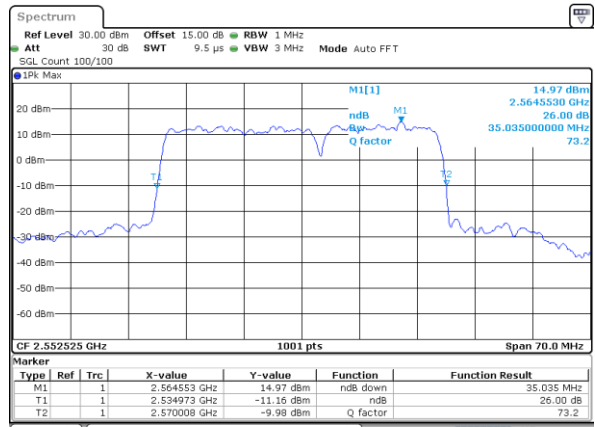

LTE Band 7C

QPSK

Lowest Channel / 20MHz+10MHz

Date: 18, DEC, 2021 14:29:57

Lowest Channel / 20MHz+15MHz

Date: 18, DEC, 2021 15:25:03

Middle Channel / 20MHz+10MHz

Date: 18, DEC, 2021 14:50:26

Middle Channel / 20MHz+15MHz

Date: 18, DEC, 2021 15:45:12

Highest Channel / 20MHz+10MHz

Date: 18, DEC, 2021 15:02:59

Highest Channel / 20MHz+15MHz

Date: 18, DEC, 2021 15:57:46

LTE Band 7C

QPSK

Lowest Channel / 20MHz+20MHz

N/A

Date: 18, DEC, 2021 13:32:07

Middle Channel / 20MHz+20MHz

N/A

Date: 18, DEC, 2021 13:52:13

Highest Channel / 20MHz+20MHz

N/A