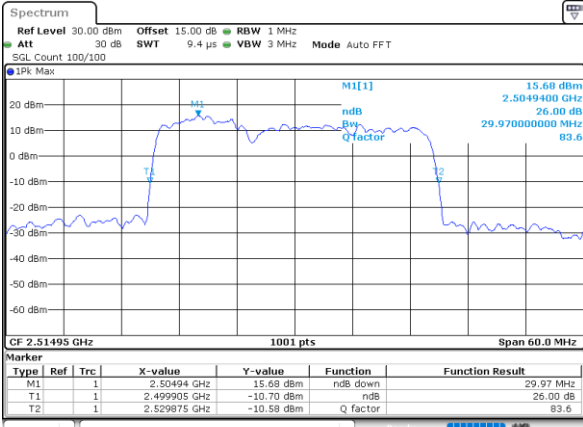

Date: 18, DEC, 2021 15:03:33

Highest Channel / 20MHz+15MHz

Date: 18, DEC, 2021 15:58:18

LTE Band 7C

16QAM

Lowest Channel / 20MHz+20MHz

N/A

Date: 19, DEC, 2021 13:31:35

Middle Channel / 20MHz+20MHz

N/A

Date: 19, DEC, 2021 13:31:41

Highest Channel / 20MHz+20MHz

N/A

Date: 19, DEC, 2021 14:05:18

LTE Band 7C

64QAM

Lowest Channel / 10MHz+20MHz

Date: 18_DEC.2021 11:36:10

Lowest Channel / 15MHz+10MHz

Date: 18_DEC.2021 17:25:18

Middle Channel / 10MHz+20MHz

Date: 18_DEC.2021 11:56:57

Middle Channel / 15MHz+10MHz

Date: 18_DEC.2021 17:43:53