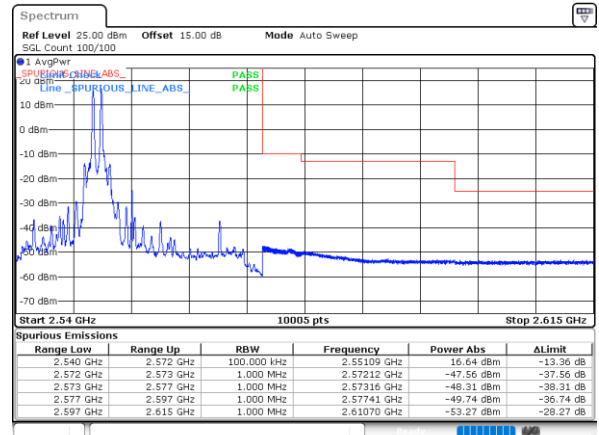

Highest Channel / 20MHz+10MHz

Date: 18 DEC 2021 15:01:23

Highest Channel / 20MHz+15MHz

Date: 18 DEC 2021 15:56:09

LTE Band 7C

64QAM

Lowest Channel / 20MHz+20MHz

N/A

Date: 19, DEC, 2021 13:30:31

Middle Channel / 20MHz+20MHz

N/A

Date: 19, DEC, 2021 13:50:37

Highest Channel / 20MHz+20MH

N/A

Date: 19, DEC, 2021 14:03:09

Conducted Band Edge

LTE Band 7C / 10MHz+20MHz / QPSK

Lowest Band Edge / 1RB0 and 1RB99

Highest Band Edge / 1RB0 and 1RB99

Lowest Band Edge / 1RB49 and 1RB0

Highest Band Edge / 1RB49 and 1RB0

Date: 18. DEC. 2021 11:42:51

Date: 18. DEC. 2021 12:18:53

Lowest Band Edge / Full RB

Highest Band Edge / Full RB

Date: 18. DEC. 2021 11:38:02

Date: 18. DEC. 2021 12:14:03

LTE Band 7C / 15MHz+10MHz

QPSK

Lowest Band Edge / 1RB0 and 1RB49

Highest Band Edge / 1RB0 and 1RB49