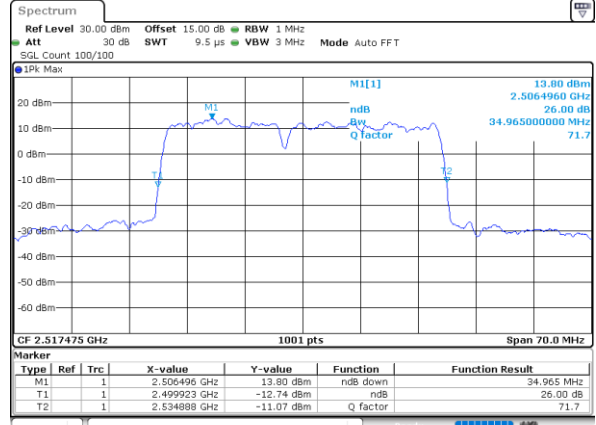

Lowest Channel / 10MHz+20MHz

Date: 18_DEC.2021 11:36:10

Lowest Channel / 15MHz+10MHz

Date: 18_DEC.2021 17:25:18

Middle Channel / 10MHz+20MHz

Date: 18_DEC.2021 11:56:57

Middle Channel / 15MHz+10MHz

Date: 18_DEC.2021 17:43:53

Highest Channel / 10MHz+20MHz

Date: 18_DEC.2021 12:11:39

Highest Channel / 15MHz+10MHz

Date: 18_DEC.2021 17:58:11

LTE Band 7C

64QAM

Lowest Channel / 15MHz+15MHz

Date: 18 DEC 2021 16:21:11

Lowest Channel / 15MHz+20MHz

Date: 18 DEC 2021 12:13:01

Middle Channel / 15MHz+15MHz

Date: 18 DEC 2021 16:40:34

Middle Channel / 15MHz+20MHz

Date: 18 DEC 2021 12:15:07

Highest Channel / 15MHz+15MHz

Date: 18 DEC 2021 16:55:17

Highest Channel / 15MHz+20MHz

Date: 18 DEC 2021 13:08:50

LTE Band 7C

64QAM

Lowest Channel / 20MHz+10MHz

Date: 18_DEC.2021 14:28:52

Lowest Channel / 20MHz+15MHz

Date: 18_DEC.2021 15:23:58