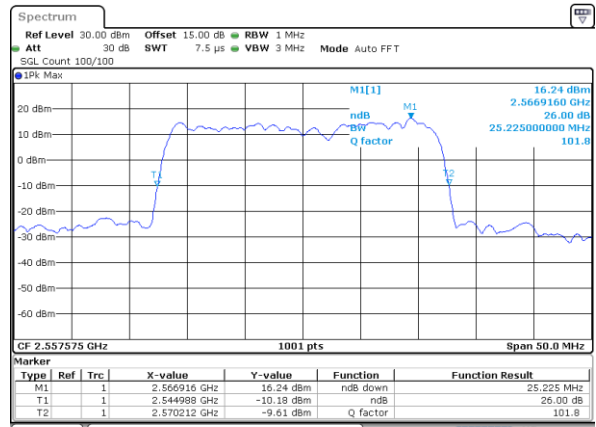

Middle Channel / 20MHz+20MHz

N/A

Date: 19, DEC, 2021 13:31:41

Highest Channel / 20MHz+20MHz

N/A

Date: 19, DEC, 2021 14:05:18

LTE Band 7C

64QAM

Lowest Channel / 10MHz+20MHz

Date: 18_DEC.2021 11:36:10

Lowest Channel / 15MHz+10MHz

Date: 18_DEC.2021 17:25:18

Middle Channel / 10MHz+20MHz

Date: 18_DEC.2021 11:56:57

Middle Channel / 15MHz+10MHz

Date: 18_DEC.2021 17:43:53

Highest Channel / 10MHz+20MHz

Date: 18_DEC.2021 12:11:39

Highest Channel / 15MHz+10MHz

Date: 18_DEC.2021 17:58:11

LTE Band 7C

64QAM

Lowest Channel / 15MHz+15MHz

Date: 18 DEC 2021 16:21:11

Lowest Channel / 15MHz+20MHz

Date: 18 DEC 2021 12:13:01

Middle Channel / 15MHz+15MHz

Date: 18 DEC 2021 16:40:34

Middle Channel / 15MHz+20MHz

Date: 18 DEC 2021 12:15:07

Highest Channel / 15MHz+15MHz

Date: 18 DEC 2021 16:55:17