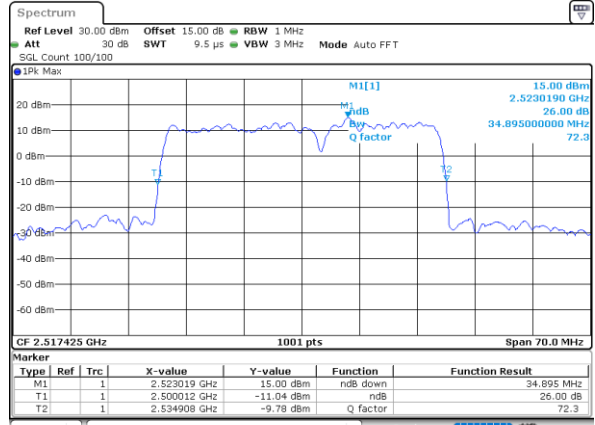

Date: 18, DEC, 2021 12:15:19

Highest Channel / 15MHz+15MHz

Date: 18, DEC, 2021 16:54:44

Highest Channel / 15MHz+20MHz

Date: 18, DEC, 2021 13:08:18

LTE Band 7C

16QAM

Lowest Channel / 20MHz+10MHz

Date: 18, DEC, 2021 14:29:25

Lowest Channel / 20MHz+15MHz

Date: 18, DEC, 2021 15:24:30

Middle Channel / 20MHz+10MHz

Date: 18, DEC, 2021 14:49:53

Middle Channel / 20MHz+15MHz

Date: 18, DEC, 2021 15:44:39

Highest Channel / 20MHz+10MHz

Date: 18, DEC, 2021 15:03:33

Highest Channel / 20MHz+15MHz

Date: 18, DEC, 2021 15:58:18

LTE Band 7C

16QAM

Lowest Channel / 20MHz+20MHz

N/A

Date: 19, DEC, 2021 13:31:35