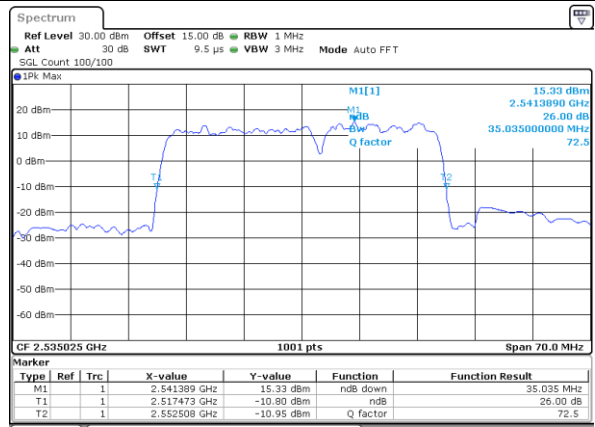

LTE Band 7C

QPSK

Lowest Channel / 20MHz+10MHz

Date: 18, DEC, 2021 14:29:57

Lowest Channel / 20MHz+15MHz

Date: 18, DEC, 2021 15:25:03

Middle Channel / 20MHz+10MHz

Date: 18, DEC, 2021 14:50:26

Middle Channel / 20MHz+15MHz

Date: 18, DEC, 2021 15:45:12

Highest Channel / 20MHz+10MHz

Date: 18, DEC, 2021 15:02:59

Highest Channel / 20MHz+15MHz

Date: 18, DEC, 2021 15:57:46

LTE Band 7C

QPSK