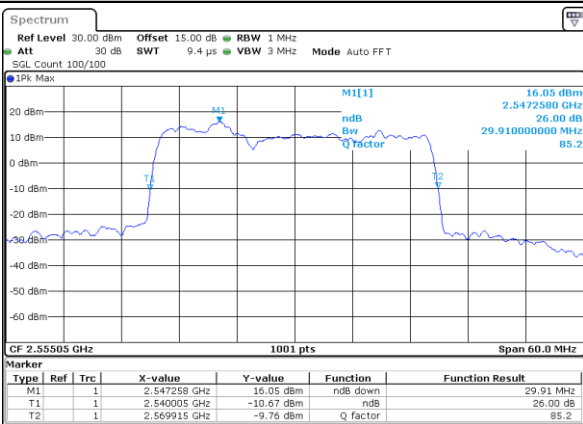

Lowest Channel / 20MHz+20MHz

N/A

Date: 18, DEC, 2021 13:32:07

Middle Channel / 20MHz+20MHz

N/A

Date: 18, DEC, 2021 13:52:13

Highest Channel / 20MHz+20MHz

N/A

Date: 18, DEC, 2021 14:04:46

LTE Band 7C

16QAM

Lowest Channel / 10MHz+20MHz

Date: 18.Dec.2021 11:36:42

Lowest Channel / 15MHz+10MHz

Date: 18.Dec.2021 17:25:48

Middle Channel / 10MHz+20MHz

Date: 18.Dec.2021 11:57:29

Middle Channel / 15MHz+10MHz

Date: 18.Dec.2021 17:44:23

Highest Channel / 10MHz+20MHz

Date: 18.Dec.2021 12:11:06

Highest Channel / 15MHz+10MHz

Date: 18.Dec.2021 17:57:41

LTE Band 7C