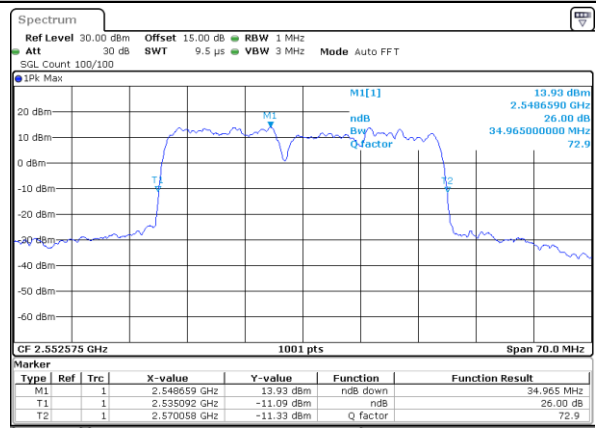

Date: 18.Dec.2021 11:57:29

Middle Channel / 15MHz+10MHz

Date: 18.Dec.2021 17:44:23

Highest Channel / 10MHz+20MHz

Date: 18.Dec.2021 12:11:06

Highest Channel / 15MHz+10MHz

Date: 18.Dec.2021 17:57:41

LTE Band 7C

16QAM

Lowest Channel / 15MHz+15MHz

Date: 18, DEC, 2021 16:21:44

Lowest Channel / 15MHz+20MHz

Date: 18, DEC, 2021 12:14:33

Middle Channel / 15MHz+15MHz

Date: 18, DEC, 2021 16:41:06

Middle Channel / 15MHz+20MHz

Date: 18, DEC, 2021 12:15:19

Highest Channel / 15MHz+15MHz

Date: 18, DEC, 2021 16:54:44

Highest Channel / 15MHz+20MHz

Date: 18, DEC, 2021 13:08:18

LTE Band 7C

16QAM

Lowest Channel / 20MHz+10MHz

Date: 18, DEC, 2021 14:29:25

Lowest Channel / 20MHz+15MHz

Date: 18, DEC, 2021 15:24:30

Middle Channel / 20MHz+10MHz

Date: 18, DEC, 2021 14:49:53

Middle Channel / 20MHz+15MHz

Date: 18, DEC, 2021 15:44:39

Highest Channel / 20MHz+10MHz