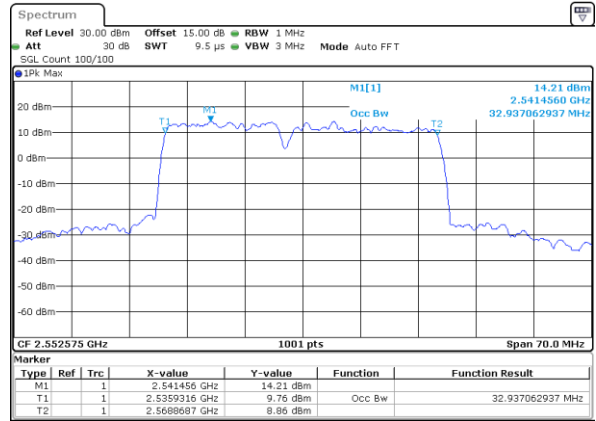

Middle Channel / 15MHz+10MHz

Date: 18 DEC 2021 17:42:23

Highest Channel / 10MHz+20MHz

Date: 18 DEC 2021 12:10:02

Highest Channel / 15MHz+10MHz

Date: 18 DEC 2021 17:56:40

LTE Band 7C

QPSK

Lowest Channel / 15MHz+15MHz

Date: 18_DEC.2021 16:19:34

Lowest Channel / 15MHz+20MHz

Date: 18_DEC.2021 12:32:24

Middle Channel / 15MHz+15MHz

Date: 18_DEC.2021 16:38:57

Middle Channel / 15MHz+20MHz

Date: 18_DEC.2021 12:52:31

Highest Channel / 15MHz+15MHz

Date: 18_DEC.2021 16:53:40

Highest Channel / 15MHz+20MHz

Date: 18_DEC.2021 13:07:14

LTE Band 7C

QPSK

Lowest Channel / 20MHz+10MHz

Date: 18.Dec.2021 14:27:16

Lowest Channel / 20MHz+15MHz

Date: 18.Dec.2021 15:22:22

Middle Channel / 20MHz+10MHz

Date: 18.Dec.2021 14:47:44

Middle Channel / 20MHz+15MHz

Date: 18.Dec.2021 15:42:30

Highest Channel / 20MHz+10MHz

Date: 18.Dec.2021 15:02:27