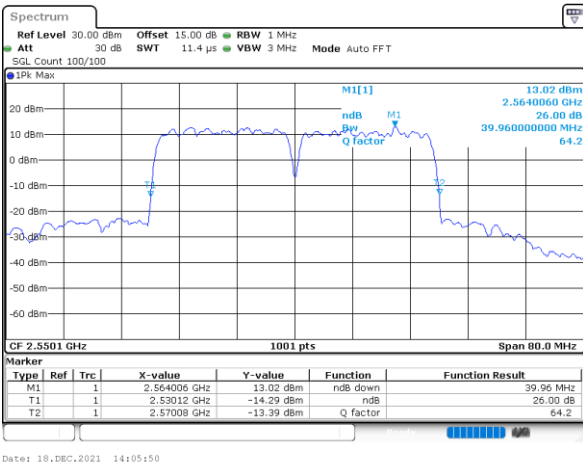

Middle Channel / 20MHz+10MHz

Date: 18_DEC.2021 14:49:21

Middle Channel / 20MHz+15MHz

Date: 18_DEC.2021 15:44:07

Highest Channel / 20MHz+10MHz

Date: 18_DEC.2021 15:04:04

Highest Channel / 20MHz+15MHz

Date: 18_DEC.2021 15:58:51

LTE Band 7C

64QAM

Lowest Channel / 20MHz+20MHz

N/A

Date: 19, DEC, 2021 13:31:02

Middle Channel / 20MHz+20MHz

N/A

Date: 19, DEC, 2021 13:31:08

Highest Channel / 20MHz+20MHz

N/A

Date: 19, DEC, 2021 14:05:50

Occupied Bandwidth

Mode	LTE Band 7C : 99%OBW(MHz)			
QPSK				
BW	10MHz+20MHz	15MHz+10MHz	15MHz+15MHz	15MHz+20MHz
Lowest CH	27.99	23.58	28.59	32.66
Middle CH	28.05	23.53	28.65	33.01
Highest CH	27.99	23.58	28.77	32.94
BW	20MHz+10MHz	20MHz+15MHz	20MHz+20MHz	N/A
Lowest CH	27.99	32.80	37.80	-
Middle CH	27.93	32.87	37.80	-
Highest CH	27.99	32.94	37.72	-

Mode	LTE Band 7C : 99%OBW(MHz)			
16QAM				
BW	10MHz+20MHz	15MHz+10MHz	15MHz+15MHz	15MHz+20MHz
Lowest CH	28.11	23.38	28.59	32.87
Middle CH	28.11	23.38	28.53	32.94
Highest CH	27.93	23.53	28.77	32.80
BW	20MHz+10MHz	20MHz+15MHz	20MHz+20MHz	N/A
Lowest CH	27.87	32.80	37.64	-
Middle CH	27.93	32.87	37.64	-
Highest CH	27.87	32.87	37.64	-