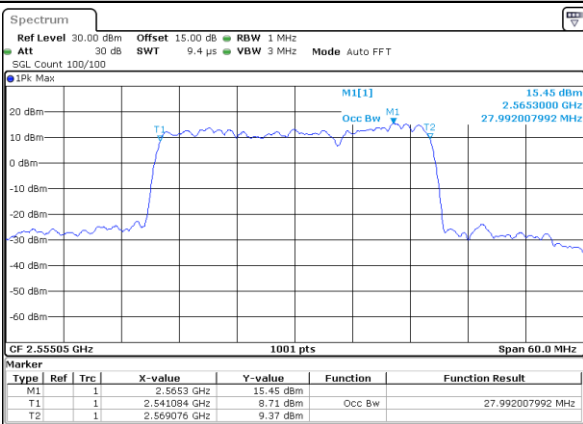

Highest Channel / 15MHz+15MHz

Date: 18_DEC.2021 16:53:40

Highest Channel / 15MHz+20MHz

Date: 18_DEC.2021 13:07:14

LTE Band 7C

QPSK

Lowest Channel / 20MHz+10MHz

Date: 18.Dec.2021 14:27:16

Lowest Channel / 20MHz+15MHz

Date: 18.Dec.2021 15:22:22

Middle Channel / 20MHz+10MHz

Date: 18.Dec.2021 14:47:44

Middle Channel / 20MHz+15MHz

Date: 18.Dec.2021 15:42:30

Highest Channel / 20MHz+10MHz

Date: 18.Dec.2021 15:02:27

Highest Channel / 20MHz+15MHz

Date: 18.Dec.2021 15:57:14

LTE Band 7C

QPSK

Lowest Channel / 20MHz+20MHz

N/A

Date: 19, DEC, 2021 13:29:26

Middle Channel / 20MHz+20MHz