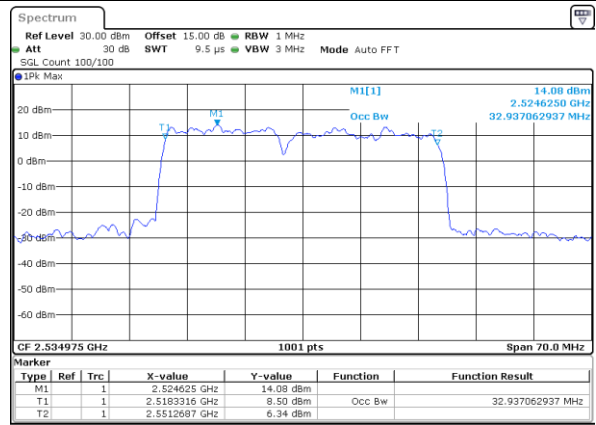

Date: 18.Dec.2021 11:35:04

Lowest Channel / 15MHz+10MHz

Date: 18.Dec.2021 17:13:36

Middle Channel / 10MHz+20MHz

Date: 18.Dec.2021 11:55:54

Middle Channel / 15MHz+10MHz

Date: 18.Dec.2021 17:42:53

Highest Channel / 10MHz+20MHz

Date: 18.Dec.2021 12:09:30

Highest Channel / 15MHz+10MHz

Date: 18.Dec.2021 17:56:10

LTE Band 7C

16QAM

Lowest Channel / 15MHz+15MHz

Date: 18 DEC 2021 16:20:07

Lowest Channel / 15MHz+20MHz

Date: 18 DEC 2021 12:32:56

Middle Channel / 15MHz+15MHz

Date: 18 DEC 2021 16:39:30

Middle Channel / 15MHz+20MHz

Date: 18 DEC 2021 12:53:03

Highest Channel / 15MHz+15MHz

Date: 18 DEC 2021 16:53:08

Highest Channel / 15MHz+20MHz