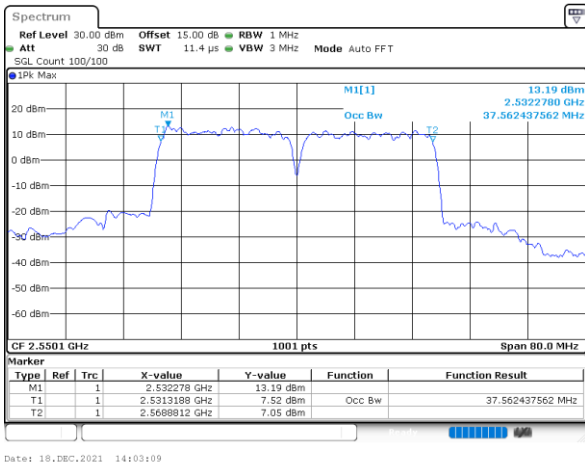

Highest Channel / 20MHz+10MHz

Date: 18 DEC 2021 15:01:23

Highest Channel / 20MHz+15MHz

Date: 18 DEC 2021 15:56:09

LTE Band 7C

64QAM

Lowest Channel / 20MHz+20MHz

N/A

Date: 19, DEC, 2021 13:30:31

Middle Channel / 20MHz+20MHz

N/A

Date: 19, DEC, 2021 13:50:37

Highest Channel / 20MHz+20MH

N/A

Date: 19, DEC, 2021 14:03:09

Conducted Band Edge

LTE Band 7C / 10MHz+20MHz / QPSK

Lowest Band Edge / 1RB0 and 1RB99

Highest Band Edge / 1RB0 and 1RB99

Lowest Band Edge / 1RB49 and 1RB0

Highest Band Edge / 1RB49 and 1RB0

Date: 18. DEC. 2021 11:42:51

Date: 18. DEC. 2021 12:18:53

Lowest Band Edge / Full RB

Highest Band Edge / Full RB

Date: 18. DEC. 2021 11:38:02

Date: 18. DEC. 2021 12:14:03

LTE Band 7C / 15MHz+10MHz

QPSK

Lowest Band Edge / 1RB0 and 1RB49

Highest Band Edge / 1RB0 and 1RB49