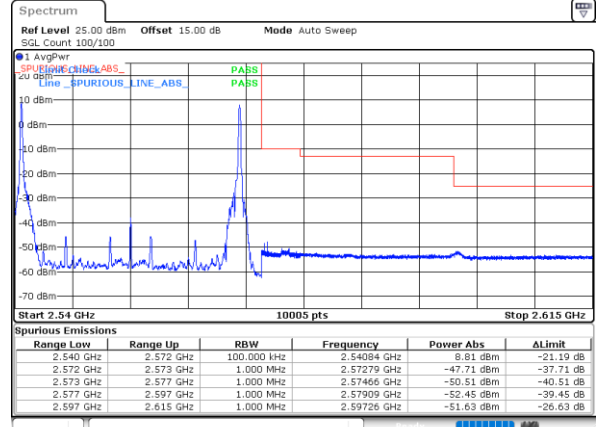

Lowest Band Edge / Full RB

Highest Band Edge / Full RB

Date: 18. DEC. 2021 11:38:02

Date: 18. DEC. 2021 12:14:03

LTE Band 7C / 15MHz+10MHz

QPSK

Lowest Band Edge / 1RB0 and 1RB49

Highest Band Edge / 1RB0 and 1RB49

Highest Band Edge / Full RB

Date: 18. DEC. 2021 17:26:54

Date: 18. DEC. 2021 18:00:50

LTE Band 7C / 15MHz+15MHz

QPSK

Lowest Band Edge / 1RB0 and 1RB74

Highest Band Edge / 1RB0 and 1RB74

Date: 18, DEC, 2021 16:26:05

Date: 18, DEC, 2021 16:57:49

Lowest Band Edge / 1RB74 and 1RB0

Highest Band Edge / 1RB74 and 1RB0

Date: 18, DEC, 2021 16:26:44

Date: 18, DEC, 2021 17:01:02

Lowest Band Edge / Full RB

Highest Band Edge / Full RB