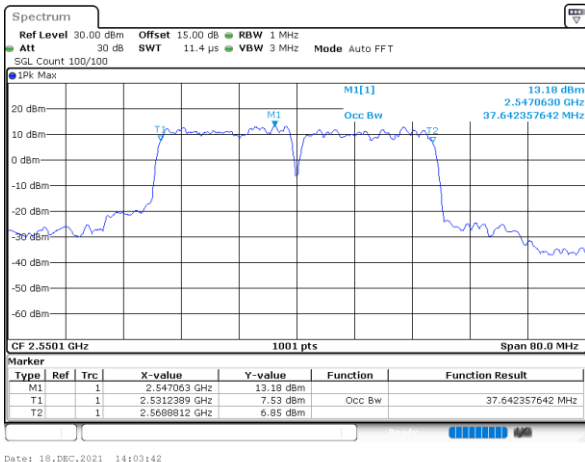

Date: 18 DEC 2021 14:48:17

Middle Channel / 20MHz+15MHz

Date: 18 DEC 2021 15:43:02

Highest Channel / 20MHz+10MHz

Date: 18 DEC 2021 15:01:55

Highest Channel / 20MHz+15MHz

Date: 18 DEC 2021 15:56:42

LTE Band 7C

16QAM

Lowest Channel / 20MHz+20MHz

N/A

Date: 18, DEC, 2021 13:29:58

Middle Channel / 20MHz+20MHz

N/A

Date: 18, DEC, 2021 13:50:04

Highest Channel / 20MHz+20MHz

N/A

Date: 18, DEC, 2021 14:03:42

LTE Band 7C

64QAM

Lowest Channel / 10MHz+20MHz

Date: 18.Dec.2021 11:35:38

Lowest Channel / 15MHz+10MHz

Date: 18.Dec.2021 17:14:09