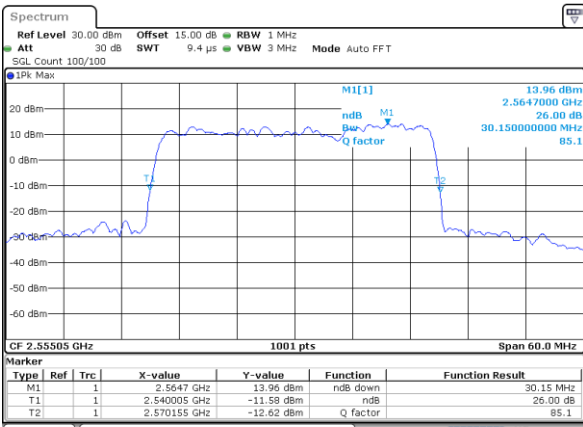

Date: 18, DEC, 2021 12:15:19

Highest Channel / 15MHz+15MHz

Date: 18, DEC, 2021 16:54:44

Highest Channel / 15MHz+20MHz

Date: 18, DEC, 2021 13:08:18

LTE Band 7C

16QAM

Lowest Channel / 20MHz+10MHz

Date: 18, DEC, 2021 14:29:25

Lowest Channel / 20MHz+15MHz

Date: 18, DEC, 2021 15:24:30

Middle Channel / 20MHz+10MHz

Date: 18, DEC, 2021 14:49:53

Middle Channel / 20MHz+15MHz

Date: 18, DEC, 2021 15:44:39

Highest Channel / 20MHz+10MHz

Date: 18, DEC, 2021 15:03:33

Highest Channel / 20MHz+15MHz

Date: 18, DEC, 2021 15:58:18

LTE Band 7C

16QAM

Lowest Channel / 20MHz+20MHz

N/A

Date: 19, DEC, 2021 13:31:35