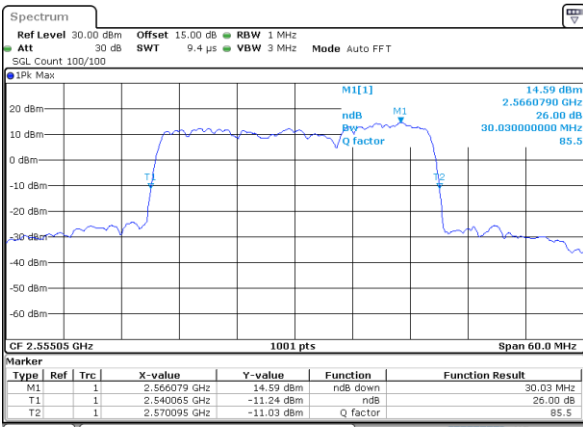

Highest Channel / 15MHz+20MHz

Date: 18 DEC 2021 13:08:50

LTE Band 7C

64QAM

Lowest Channel / 20MHz+10MHz

Date: 18_DEC.2021 14:28:52

Lowest Channel / 20MHz+15MHz

Date: 18_DEC.2021 15:23:58

Middle Channel / 20MHz+10MHz

Date: 18_DEC.2021 14:49:21

Middle Channel / 20MHz+15MHz

Date: 18_DEC.2021 15:44:07

Highest Channel / 20MHz+10MHz

Date: 18_DEC.2021 15:04:04

Highest Channel / 20MHz+15MHz

Date: 18_DEC.2021 15:58:51

LTE Band 7C

64QAM

Lowest Channel / 20MHz+20MHz

N/A

Date: 19, DEC, 2021 13:31:02

Middle Channel / 20MHz+20MHz

N/A

Date: 19, DEC, 2021 13:31:08

Highest Channel / 20MHz+20MHz

N/A

Date: 19, DEC, 2021 14:05:50

Occupied Bandwidth

Mode	LTE Band 7C : 99%OBW(MHz)			
QPSK				
BW	10MHz+20MHz	15MHz+10MHz	15MHz+15MHz	15MHz+20MHz
Lowest CH	27.99	23.58	28.59	32.66
Middle CH	28.05	23.53	28.65	33.01
Highest CH	27.99	23.58	28.77	32.94
BW	20MHz+10MHz	20MHz+15MHz	20MHz+20MHz	N/A
Lowest CH	27.99	32.80	37.80	-
Middle CH	27.93	32.87	37.80	-
Highest CH	27.99	32.94	37.72	-