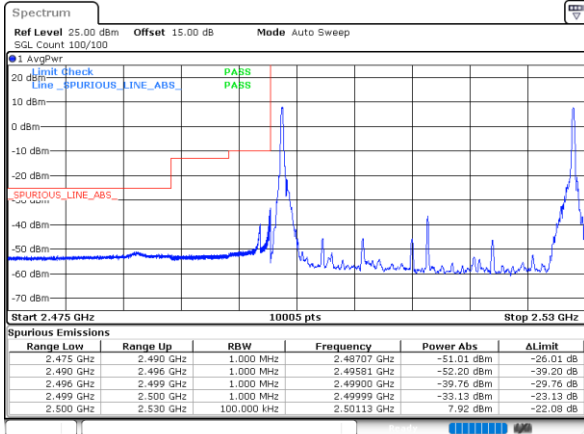

Highest Channel / 20MHz+10MHz

Date: 18 DEC 2021 15:01:23

Highest Channel / 20MHz+15MHz

Date: 18 DEC 2021 15:56:09

LTE Band 7C

64QAM

Lowest Channel / 20MHz+20MHz

N/A

Date: 19, DEC, 2021 13:30:31

Middle Channel / 20MHz+20MHz

N/A

Date: 19, DEC, 2021 13:50:37

Highest Channel / 20MHz+20MH

N/A

Date: 19, DEC, 2021 14:03:09

Conducted Band Edge

LTE Band 7C / 10MHz+20MHz / QPSK

Lowest Band Edge / 1RB0 and 1RB99

Highest Band Edge / 1RB0 and 1RB99

Lowest Band Edge / 1RB49 and 1RB0

Highest Band Edge / 1RB49 and 1RB0

Date: 18. DEC. 2021 11:42:51

Date: 18. DEC. 2021 12:18:53

Lowest Band Edge / Full RB

Highest Band Edge / Full RB

Date: 18. DEC. 2021 11:38:02

Date: 18. DEC. 2021 12:14:03

LTE Band 7C / 15MHz+10MHz

QPSK

Lowest Band Edge / 1RB0 and 1RB49

Highest Band Edge / 1RB0 and 1RB49