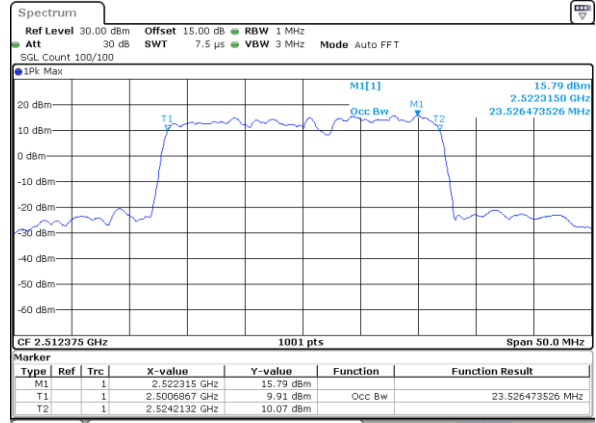

Mode	LTE Band 7C : 99%OBW(MHz)			
64QAM				
BW	10MHz+20MHz	15MHz+10MHz	15MHz+15MHz	15MHz+20MHz
Lowest CH	27.99	23.43	28.77	32.94
Middle CH	28.17	23.43	28.59	32.52
Highest CH	27.93	23.43	28.77	32.87
BW	20MHz+10MHz	20MHz+15MHz	20MHz+20MHz	N/A
Lowest CH	27.81	32.87	37.48	-
Middle CH	28.11	33.01	37.72	-
Highest CH	27.99	32.94	37.56	-

LTE Band 7C

QPSK

Lowest Channel / 10MHz+20MHz

Date: 18 DEC 2021 11:34:32

Lowest Channel / 15MHz+10MHz

Date: 18 DEC 2021 17:13:04

Middle Channel / 10MHz+20MHz

Date: 18 DEC 2021 11:55:21

Middle Channel / 15MHz+10MHz

Date: 18 DEC 2021 17:42:23

Highest Channel / 10MHz+20MHz

Date: 18 DEC 2021 12:10:02

Highest Channel / 15MHz+10MHz

Date: 18 DEC 2021 17:56:40

LTE Band 7C

QPSK