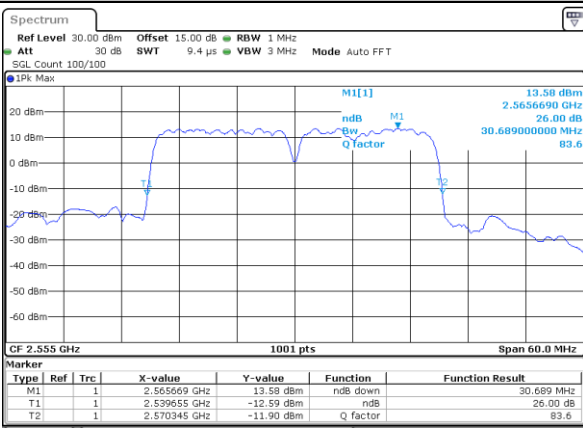

Date: 18.Dec.2021 11:57:29

Middle Channel / 15MHz+10MHz

Date: 18.Dec.2021 17:44:23

Highest Channel / 10MHz+20MHz

Date: 18.Dec.2021 12:11:06

Highest Channel / 15MHz+10MHz

Date: 18.Dec.2021 17:57:41

LTE Band 7C

16QAM

Lowest Channel / 15MHz+15MHz

Date: 18, DEC, 2021 16:21:44

Lowest Channel / 15MHz+20MHz

Date: 18, DEC, 2021 12:14:33

Middle Channel / 15MHz+15MHz

Date: 18, DEC, 2021 16:41:06

Middle Channel / 15MHz+20MHz

Date: 18, DEC, 2021 12:15:19

Highest Channel / 15MHz+15MHz

Date: 18, DEC, 2021 16:54:44

Highest Channel / 15MHz+20MHz

Date: 18, DEC, 2021 13:08:18

LTE Band 7C

16QAM

Lowest Channel / 20MHz+10MHz