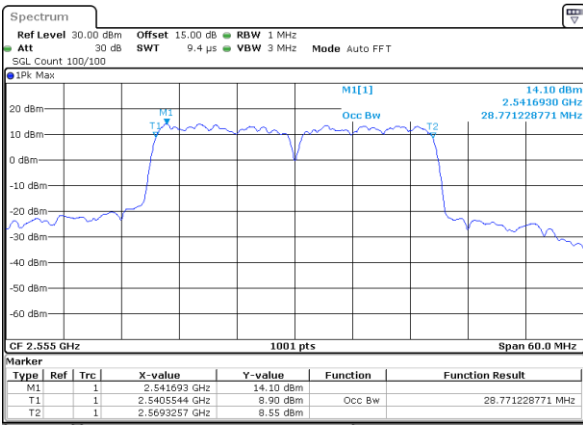

Date: 18.Dec.2021 12:09:30

Highest Channel / 15MHz+10MHz

Date: 18.Dec.2021 17:56:10

LTE Band 7C

16QAM

Lowest Channel / 15MHz+15MHz

Date: 18 DEC 2021 16:20:07

Lowest Channel / 15MHz+20MHz

Date: 18 DEC 2021 12:32:56

Middle Channel / 15MHz+15MHz

Date: 18 DEC 2021 16:39:30

Middle Channel / 15MHz+20MHz

Date: 18 DEC 2021 12:53:03

Highest Channel / 15MHz+15MHz

Date: 18 DEC 2021 16:53:08

Highest Channel / 15MHz+20MHz

Date: 18 DEC 2021 13:06:41

LTE Band 7C

16QAM

Lowest Channel / 20MHz+10MHz

Date: 18 DEC 2021 14:27:48

Lowest Channel / 20MHz+15MHz

Date: 18 DEC 2021 15:22:54

Middle Channel / 20MHz+10MHz

Date: 18 DEC 2021 14:48:17

Middle Channel / 20MHz+15MHz

Date: 18 DEC 2021 15:43:02

Highest Channel / 20MHz+10MHz

Date: 18 DEC 2021 15:01:55

Highest Channel / 20MHz+15MHz

Date: 18 DEC 2021 15:56:42

LTE Band 7C