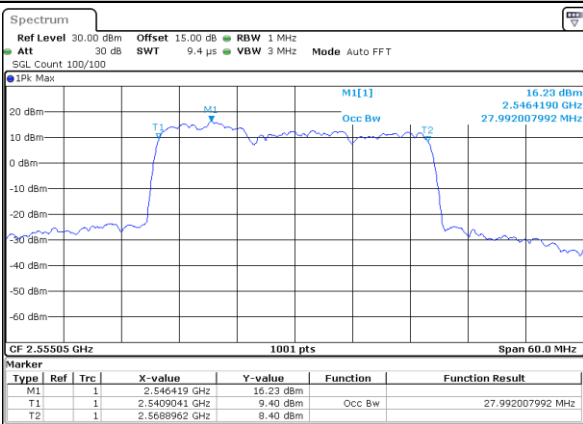

Mode	LTE Band 7C : 99%OBW(MHz)			
64QAM				
BW	10MHz+20MHz	15MHz+10MHz	15MHz+15MHz	15MHz+20MHz
Lowest CH	27.99	23.43	28.77	32.94
Middle CH	28.17	23.43	28.59	32.52
Highest CH	27.93	23.43	28.77	32.87
BW	20MHz+10MHz	20MHz+15MHz	20MHz+20MHz	N/A
Lowest CH	27.81	32.87	37.48	-
Middle CH	28.11	33.01	37.72	-
Highest CH	27.99	32.94	37.56	-

LTE Band 7C

QPSK

Lowest Channel / 10MHz+20MHz

Date: 18 DEC 2021 11:34:32

Lowest Channel / 15MHz+10MHz

Date: 18 DEC 2021 17:13:04

Middle Channel / 10MHz+20MHz

Date: 18 DEC 2021 11:55:21

Middle Channel / 15MHz+10MHz

Date: 18 DEC 2021 17:42:23

Highest Channel / 10MHz+20MHz

Date: 18 DEC 2021 12:10:02

Highest Channel / 15MHz+10MHz

Date: 18 DEC 2021 17:56:40

LTE Band 7C

QPSK