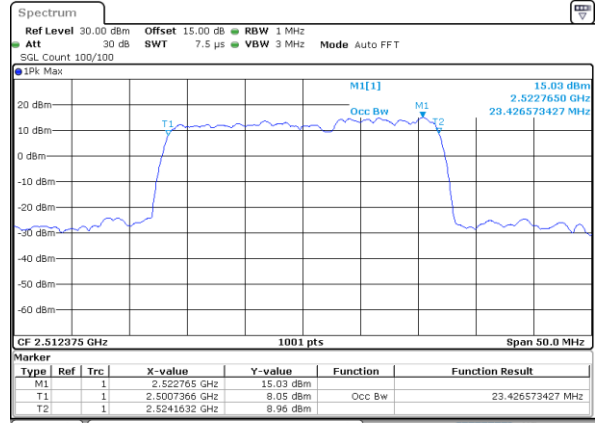

Date: 18 DEC 2021 14:48:17

Middle Channel / 20MHz+15MHz

Date: 18 DEC 2021 15:43:02

Highest Channel / 20MHz+10MHz

Date: 18 DEC 2021 15:01:55

Highest Channel / 20MHz+15MHz

Date: 18 DEC 2021 15:56:42

LTE Band 7C

N/A

Date: 18, DEC, 2021 14:03:42

LTE Band 7C

64QAM

Lowest Channel / 10MHz+20MHz

Date: 18.Dec.2021 11:35:38

Lowest Channel / 15MHz+10MHz

Date: 18.Dec.2021 17:14:09

Middle Channel / 10MHz+20MHz

Date: 18.Dec.2021 11:56:26

Middle Channel / 15MHz+10MHz

Date: 18.Dec.2021 17:43:23

Highest Channel / 10MHz+20MHz

Date: 18.Dec.2021 12:08:57

Highest Channel / 15MHz+10MHz

Date: 18.Dec.2021 17:55:39