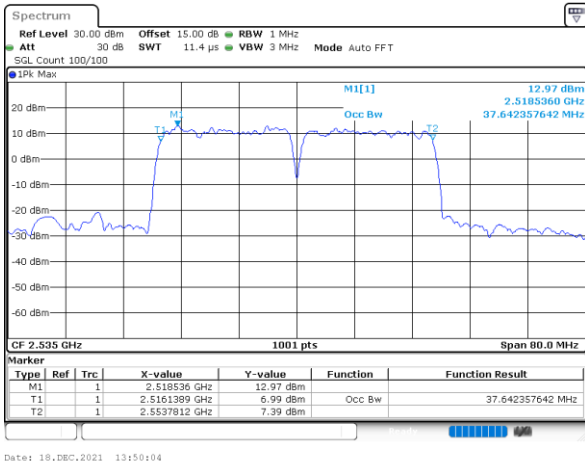

Date: 18 DEC 2021 14:48:17

Middle Channel / 20MHz+15MHz

Date: 18 DEC 2021 15:43:02

Highest Channel / 20MHz+10MHz

Date: 18 DEC 2021 15:01:55

Highest Channel / 20MHz+15MHz

Date: 18 DEC 2021 15:56:42

LTE Band 7C

16QAM

Lowest Channel / 20MHz+20MHz

N/A

Date: 18, DEC, 2021 13:29:58

Middle Channel / 20MHz+20MHz

N/A

Date: 18, DEC, 2021 13:50:04

Highest Channel / 20MHz+20MHz

N/A

Date: 18, DEC, 2021 14:03:42

LTE Band 7C

64QAM

Lowest Channel / 10MHz+20MHz

Date: 18.Dec.2021 11:35:38

Lowest Channel / 15MHz+10MHz

Date: 18.Dec.2021 17:14:09