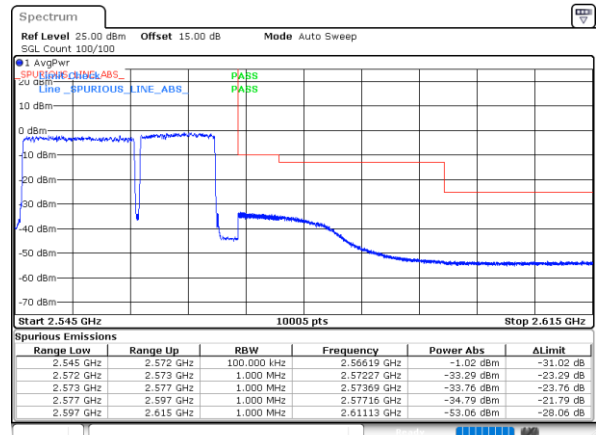

LTE Band 7C / 10MHz+20MHz / QPSK

Lowest Band Edge / 1RB0 and 1RB99

Highest Band Edge / 1RB0 and 1RB99

Lowest Band Edge / 1RB49 and 1RB0

Highest Band Edge / 1RB49 and 1RB0

Date: 18. DEC. 2021 11:42:51

Date: 18. DEC. 2021 12:18:53

Lowest Band Edge / Full RB

Highest Band Edge / Full RB

Date: 18. DEC. 2021 11:38:02

Date: 18. DEC. 2021 12:14:03

LTE Band 7C / 15MHz+10MHz

QPSK

Lowest Band Edge / 1RB0 and 1RB49

Highest Band Edge / 1RB0 and 1RB49

Date: 18. DEC. 2021 17:29:56

Date: 18. DEC. 2021 18:01:27

Lowest Band Edge / 1RB74 and 1RB0

Highest Band Edge / 1RB74 and 1RB0

Date: 18. DEC. 2021 17:30:32

Date: 18. DEC. 2021 18:04:29

Lowest Band Edge / Full RB

Highest Band Edge / Full RB

Date: 18. DEC. 2021 17:26:54

Date: 18. DEC. 2021 18:00:50

LTE Band 7C / 15MHz+15MHz

QPSK

Lowest Band Edge / 1RB0 and 1RB74

Highest Band Edge / 1RB0 and 1RB74

Date: 18, DEC, 2021 16:26:05