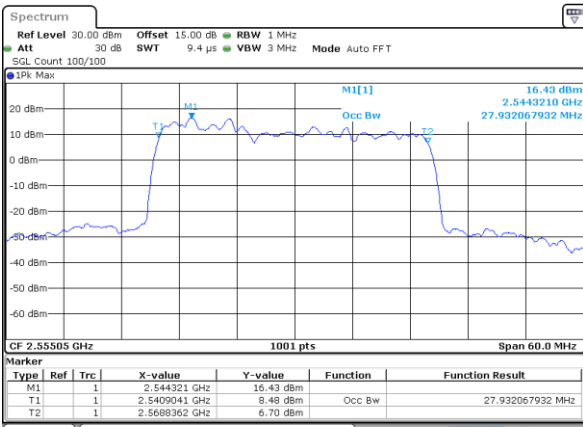

N/A

Date: 19, DEC, 2021 13:49:32

Highest Channel / 20MHz+20MHz

N/A

Date: 19, DEC, 2021 14:04:14

LTE Band 7C

16QAM

Lowest Channel / 10MHz+20MHz

Date: 18.Dec.2021 11:35:04

Lowest Channel / 15MHz+10MHz

Date: 18.Dec.2021 17:13:36

Middle Channel / 10MHz+20MHz

Date: 18.Dec.2021 11:55:54

Middle Channel / 15MHz+10MHz

Date: 18.Dec.2021 17:42:53

Highest Channel / 10MHz+20MHz

Date: 18.Dec.2021 12:09:30

Highest Channel / 15MHz+10MHz

Date: 18.Dec.2021 17:56:10

LTE Band 7C

16QAM

Lowest Channel / 15MHz+15MHz

Date: 18 DEC 2021 16:20:07

Lowest Channel / 15MHz+20MHz