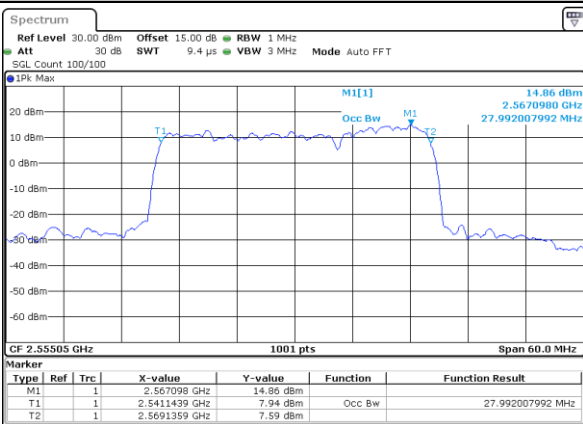

Middle Channel / 15MHz+20MHz

Date: 18. DEC. 2021 12:53:35

Highest Channel / 15MHz+15MHz

Date: 18. DEC. 2021 16:52:35

Highest Channel / 15MHz+20MHz

Date: 18. DEC. 2021 13:06:09

LTE Band 7C

64QAM

Lowest Channel / 20MHz+10MHz

Date: 18 DEC 2021 14:28:21

Lowest Channel / 20MHz+15MHz

Date: 18 DEC 2021 15:23:26

Middle Channel / 20MHz+10MHz

Date: 18 DEC 2021 14:48:49

Middle Channel / 20MHz+15MHz

Date: 18 DEC 2021 15:43:35

Highest Channel / 20MHz+10MHz

Date: 18 DEC 2021 15:01:23

Highest Channel / 20MHz+15MHz

Date: 18 DEC 2021 15:56:09

LTE Band 7C

64QAM

Lowest Channel / 20MHz+20MHz

N/A