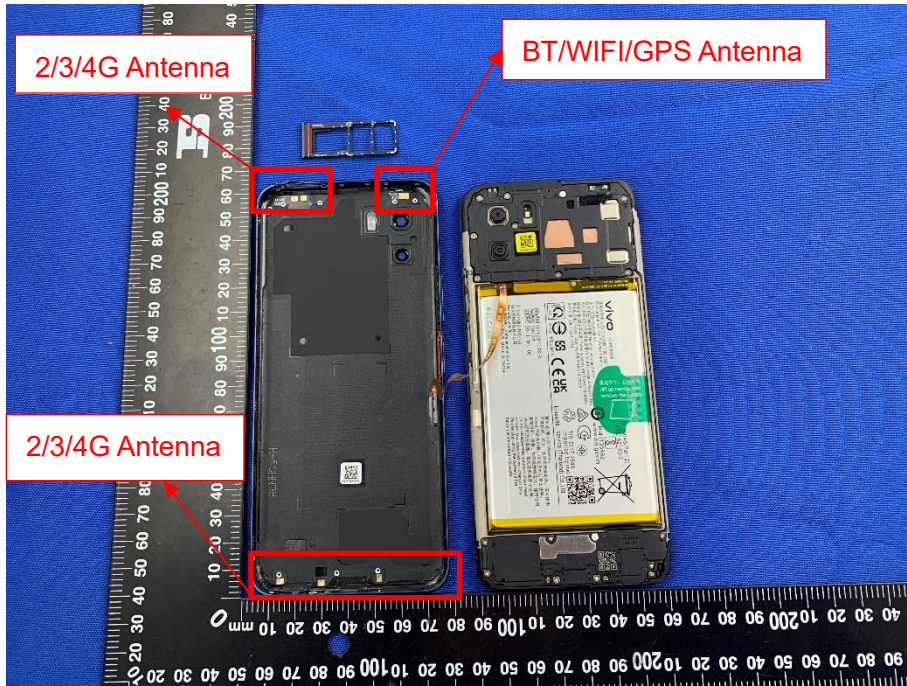

EUT INTERNAL PHOTOS

EUT UNCOVER VIEW

EUT UNCOVER VIEW

EUT UNCOVER VIEW

MAIN BOARD TOP VIEW (WITH SHIELDING)

MAIN BOARD REAR VIEW (WITH SHIELDING)

MAIN BOARD TOP VIEW (WITHOUT SHIELDING)

MAIN BOARD REAR VIEW (WITHOUT SHIELDING)

SUB BOARD TOP VIEW

SUB BOARD REAR VIEW

Battery Photo (FRONT)

Battery Photo (REAR)