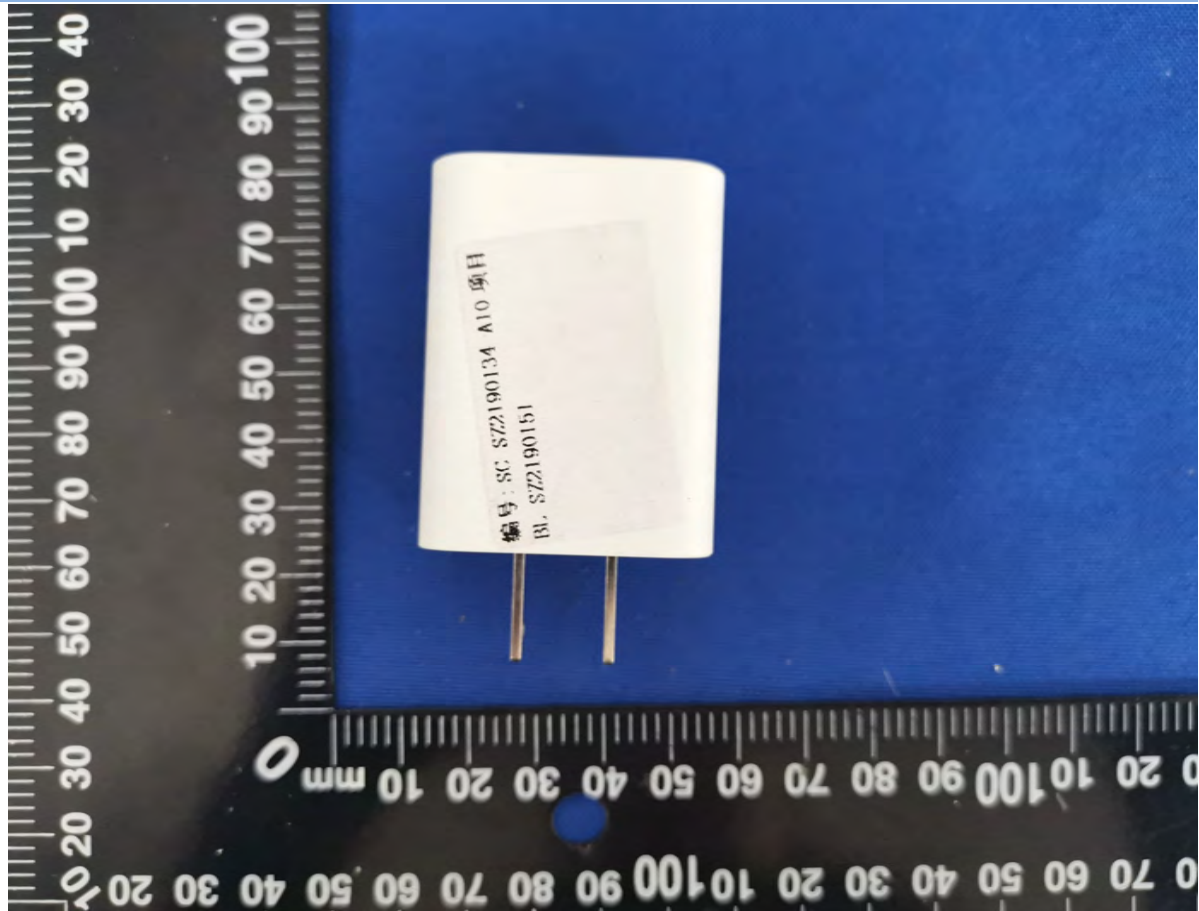

EUT EXTERNAL PHOTOS

FRONT VIEW OF EUT

BACK SIDE VIEW OF EUT

LEFT SIDE VIEW OF EUT

RIGHT SIDE OF EUT

TOP VIEW OF EUT

BOTTOM VIEW OF EUT

Accessory-Power Adapter (V1020D-US (US Plug))

CLOSE-UP

Accessory-Power Adapter (V1020D-EU (EU Plug))

CLOSE-UP

Accessory-USB Cable