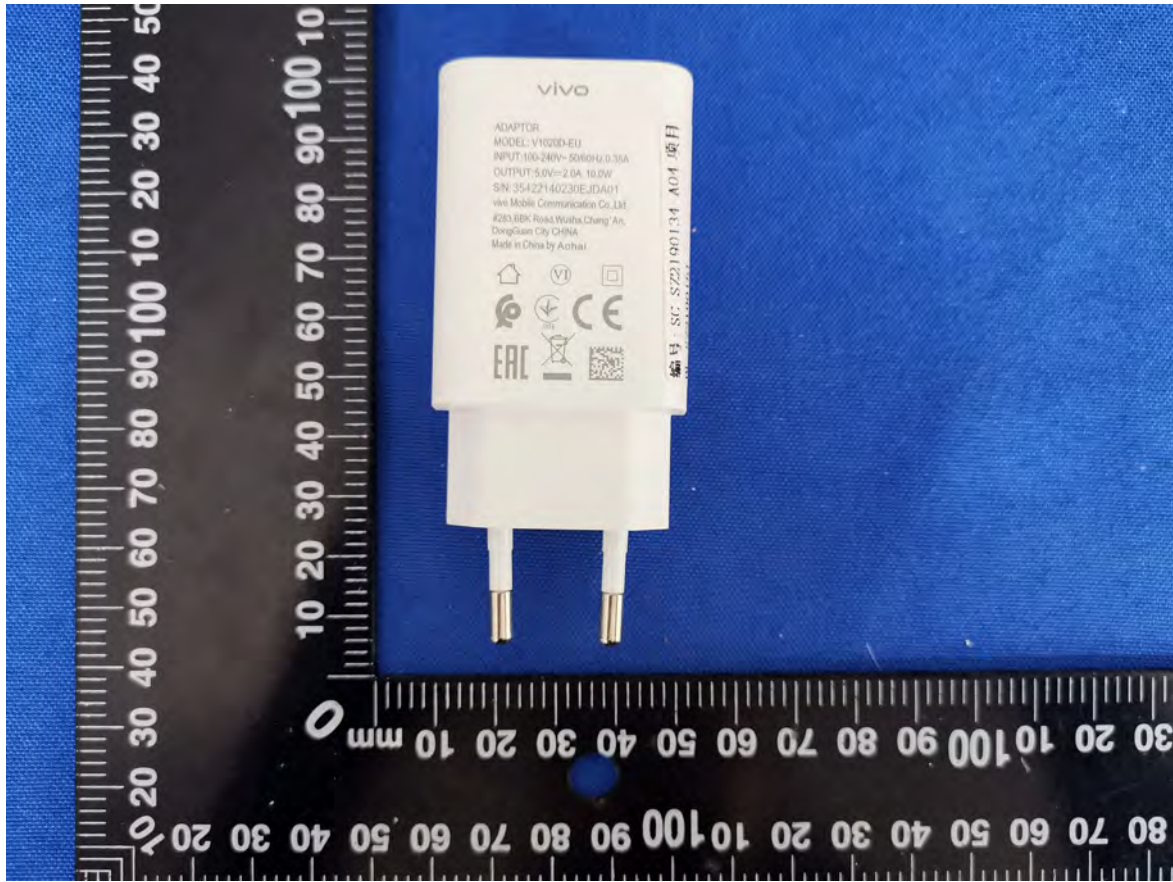

EUT EXTERNAL PHOTOS

FRONT VIEW OF EUT

BACK SIDE VIEW OF EUT

LEFT SIDE VIEW OF EUT

RIGHT SIDE OF EUT

TOP VIEW OF EUT

BOTTOM VIEW OF EUT

Accessory-Power Adapter (V1020D-US (US Plug))

CLOSE-UP

Accessory-Power Adapter (V1020D-EU (EU Plug))

CLOSE-UP

Accessory-USB Cable