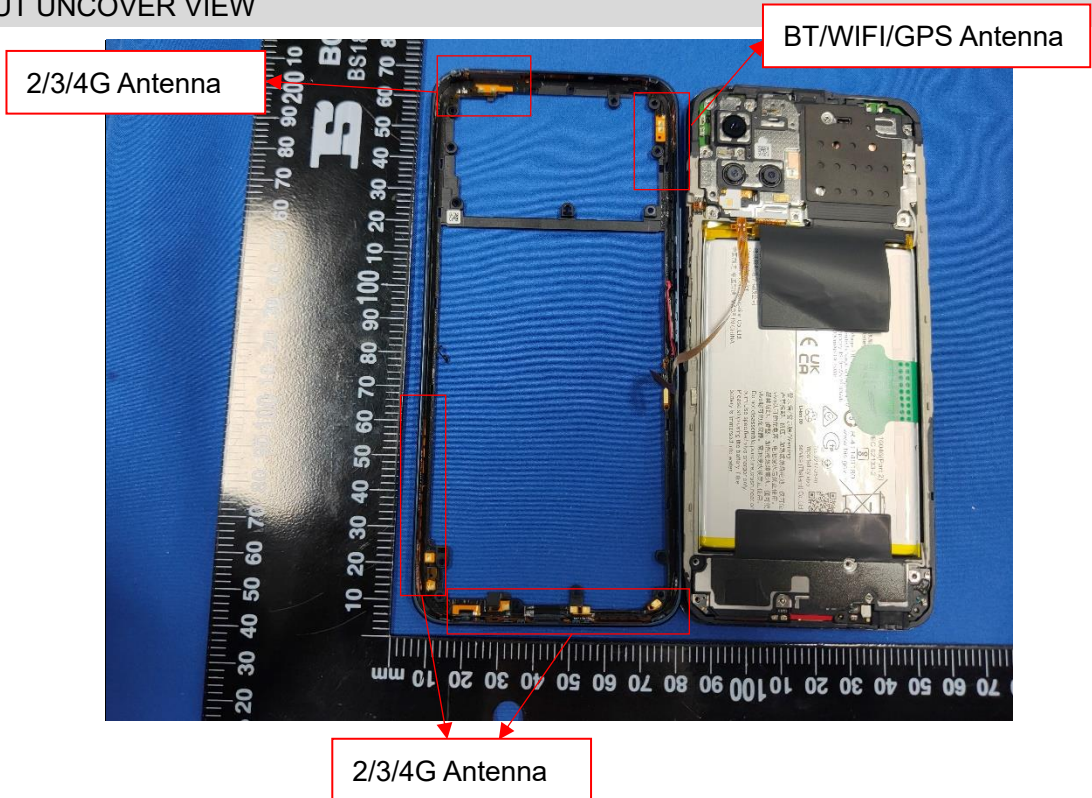

EUT INTERNAL PHOTOS

EUT UNCOVER VIEW

EUT UNCOVER VIEW

EUT UNCOVER VIEW

EUT UNCOVER VIEW

MAIN BOARD TOP VIEW (WITH SHIELDING)

MAIN BOARD REAR VIEW (WITH SHIELDING)

MAIN BOARD TOP VIEW (WITHOUT SHIELDING)

MAIN BOARD REAR VIEW (WITHOUT SHIELDING)

SUB BOARD TOP VIEW (WITH SHIELDING)

SUB BOARD REAR VIEW (WITH SHIELDING)

SUB BOARD TOP VIEW (WITHOUT SHIELDING)

SUB BOARD REAR VIEW (WITHOUT SHIELDING)

Battery Photo (FRONT)