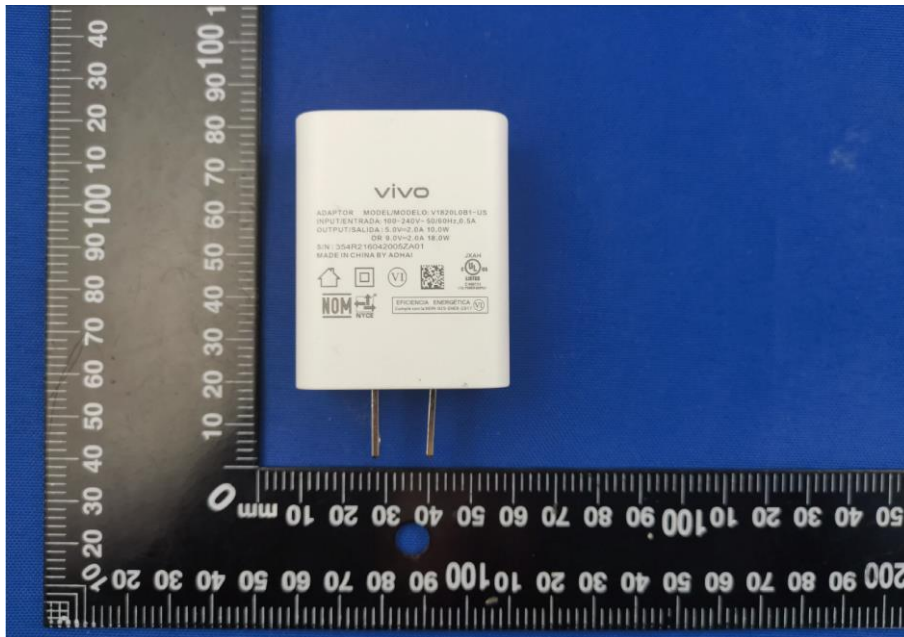

## EUT EXTERNAL PHOTOS

FRONT VIEW OF EUT

REAR VIEW OF EUT

LEFT SIDE VIEW OF EUT

RIGHT SIDE OF EUT

TOP VIEW OF EUT

BOTTOM VIEW OF EUT

Accessory-Power Adapter(V1820L0B1-US (US Plug))