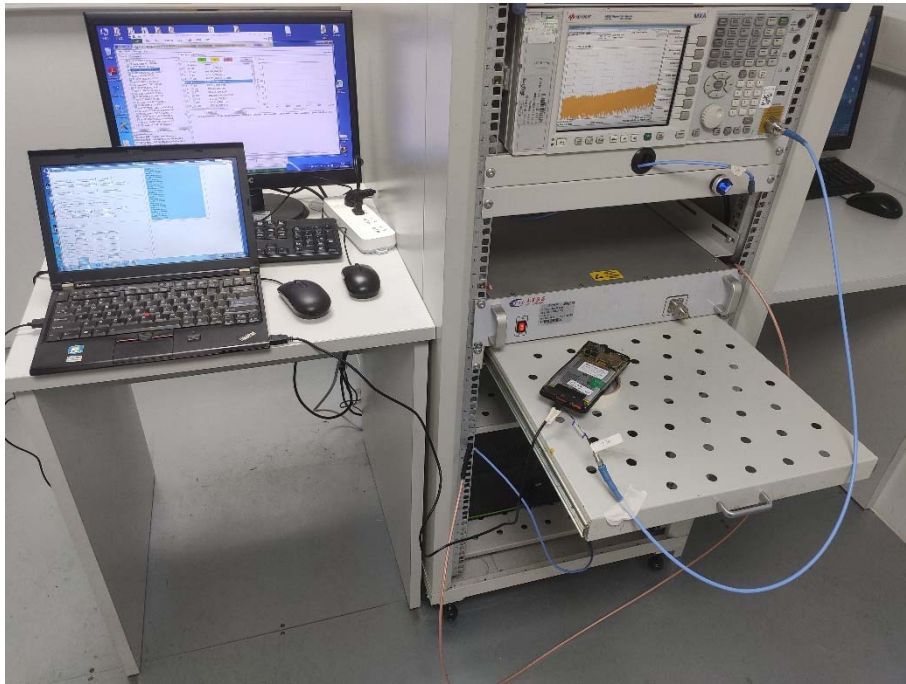

TEST SETUP PHOTOS

1 Radiated Test Photo

Below 30MHz-BT/WIFI

30MHz-1GHz-BT/WIFI

Close-up-BT/WIFI

Above 1GHz-BT/WIFI

Close-up-BT/WIFI

30MHz-1GHz-RF

Above 1GHz-RF

Close-up-RF

2 Conducted Test Photo

Conducted Test-BT3.0

Conducted Test-BLE

Conducted Test-2.4G WIFI

Conducted Test-5G WIFI

DFS Test

Conducted Test-RF

3 Conducted Emissions

Test Photo 1

Test Photo 2