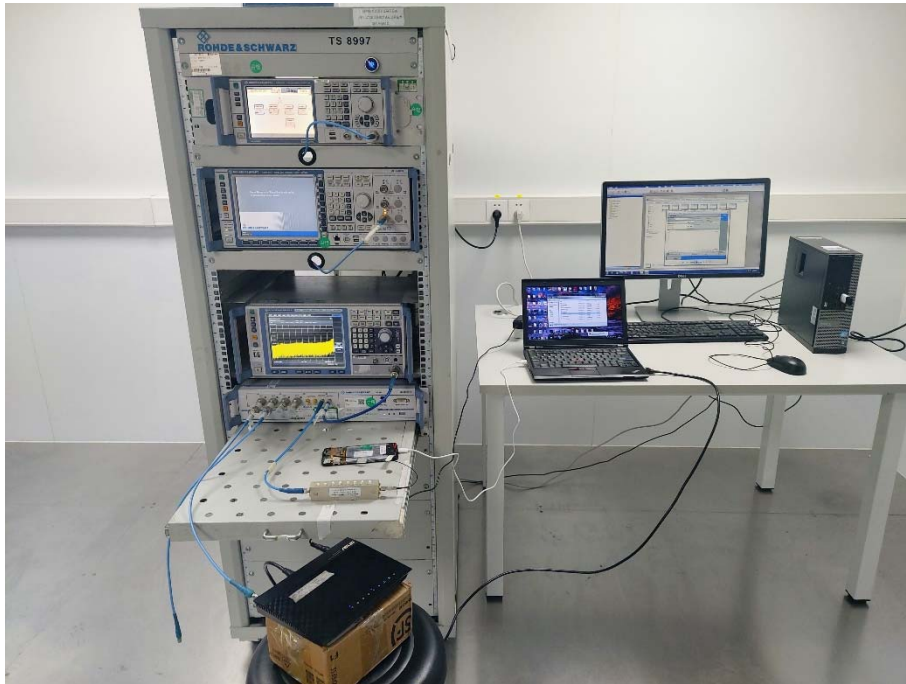

TEST SETUP PHOTOS

1 Radiated Test Photo

Below 30MHz-BT/WIFI

30MHz-1GHz-BT/WIFI

Close-up-BT/WIFI

Above 1GHz-BT/WIFI

Close-up-BT/WIFI

30MHz-1GHz-RF

Above 1GHz-RF

Close-up-RF

2 Conducted Test Photo

Conducted Test-BT3.0

Conducted Test-BLE

Conducted Test-2.4G WIFI

Conducted Test-5G WIFI

DFS Test

Conducted Test-RF

3 Conducted Emissions

Test Photo 1

Test Photo 2