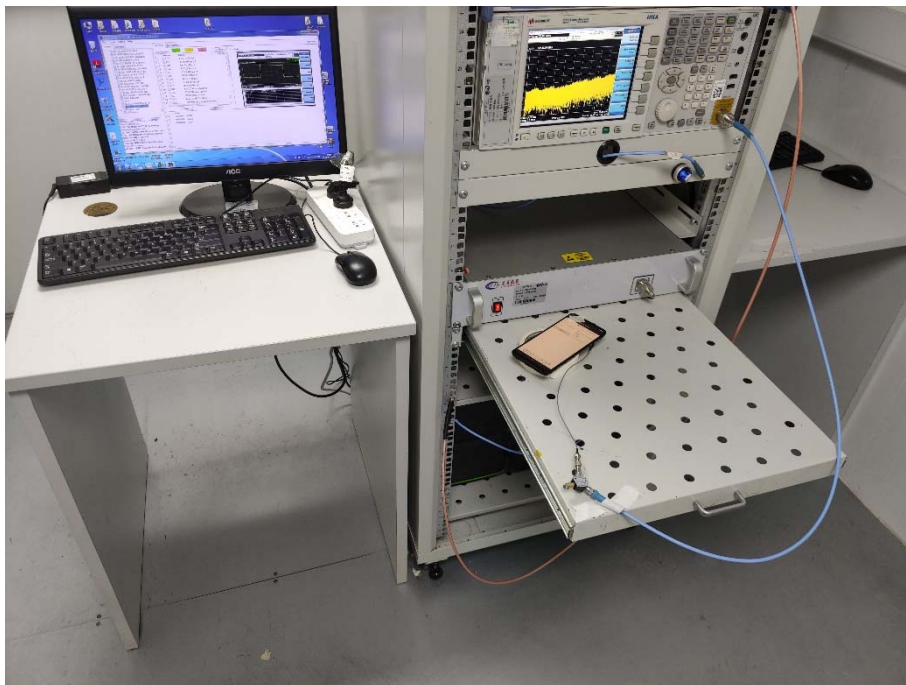

TEST SETUP PHOTOS

1 Radiated Test Photo

Below 30MHz-BT/WIFI

30MHz-1GHz-BT/WIFI

Close-up-BT/WIFI

Above 1GHz-BT/WIFI

Close-up-BT/WIFI

30MHz-1GHz-RF

Above 1GHz-RF

Close-up-RF

2 Conducted Test Photo

Conducted Test-BT3.0

Conducted Test-BLE

Conducted Test-2.4G WIFI

Conducted Test-5G WIFI

DFS Test

Conducted Test-RF

3 Conducted Emissions

Test Photo 1

Test Photo 2