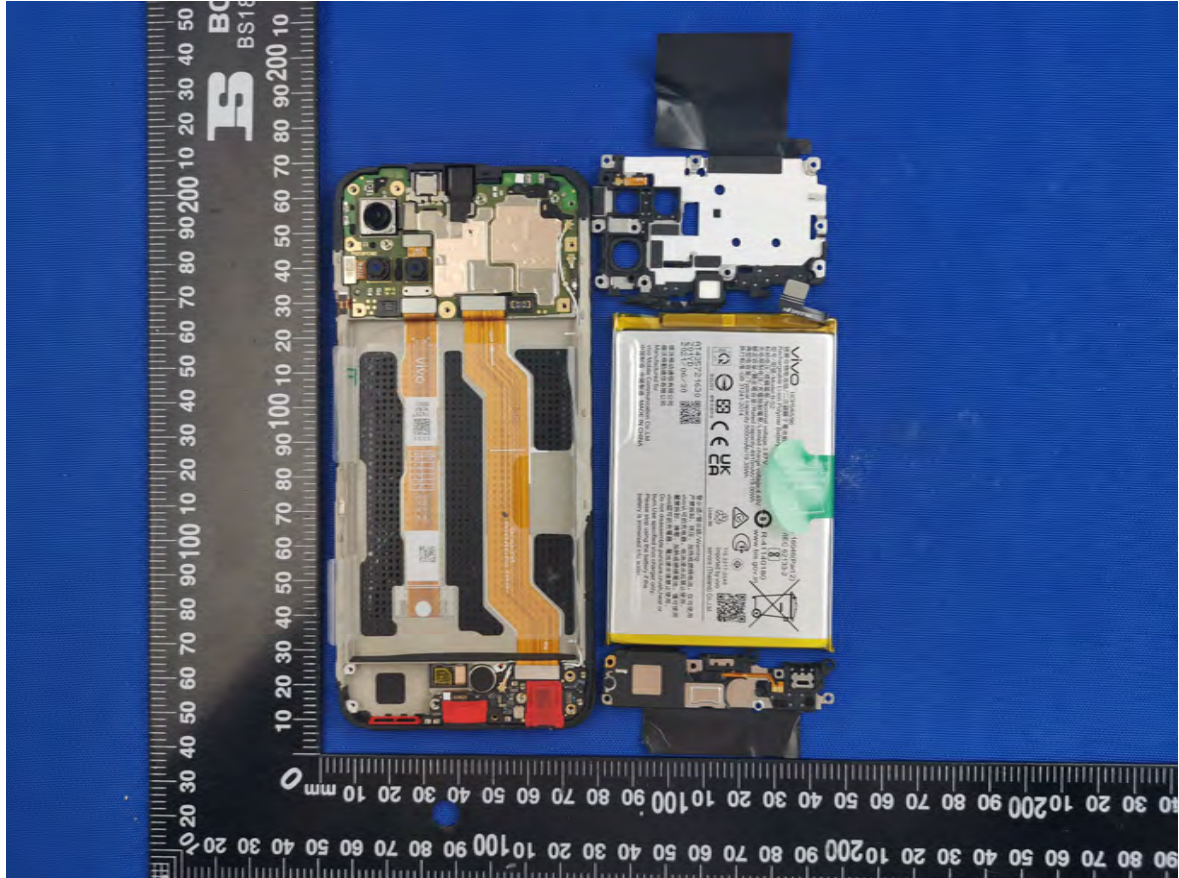

EUT INTERNAL PHOTO

EUT UNCOVER VIEW

EUT UNCOVER VIEW

EUT UNCOVER VIEW

MAIN BOARD TOP VIEW (WITH SHIELDING)

MAIN BOARD BACK SIDE VIEW (WITH SHIELDING)

MAIN BOARD TOP VIEW (WITHOUT SHIELDING)

MAIN BOARD BACK SIDE VIEW (WITHOUT SHIELDING)

SUB BOARD TOP VIEW (WITH SHIELDING)

SUB BOARD BACK SIDE VIEW (WITH SHIELDING)

SUB BOARD TOP VIEW (WITHOUT SHIELDING)

SUB BOARD REAR VIEW (WITHOUT SHIELDING)

Battery Photo (FRONT)

Battery Photo (BACK SIDE)