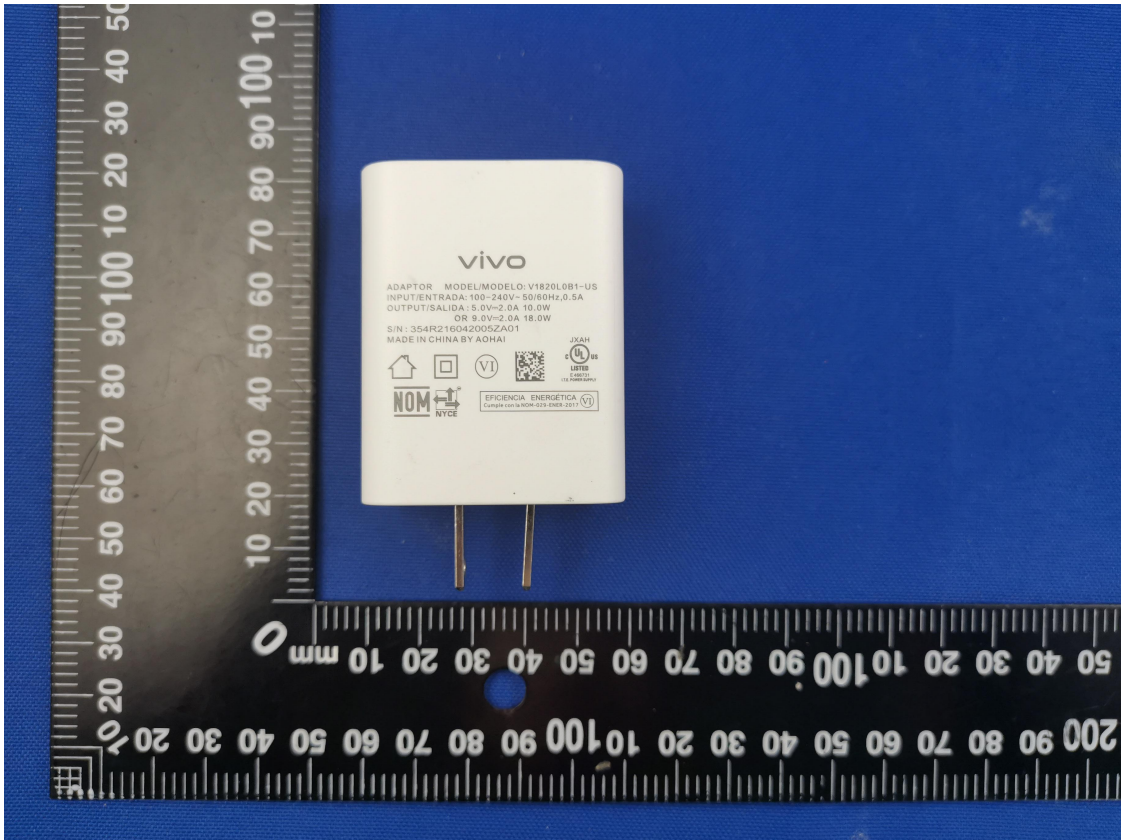

EUT EXTERNAL PHOTOS

FRONT VIEW OF EUT

BACK SIDE VIEW OF EUT

LEFT SIDE VIEW OF EUT

RIGHT SIDE OF EUT

TOP VIEW OF EUT

BOTTOM VIEW OF EUT

Accessory-Power Adapter (V1820L0B1-US (US Plug))