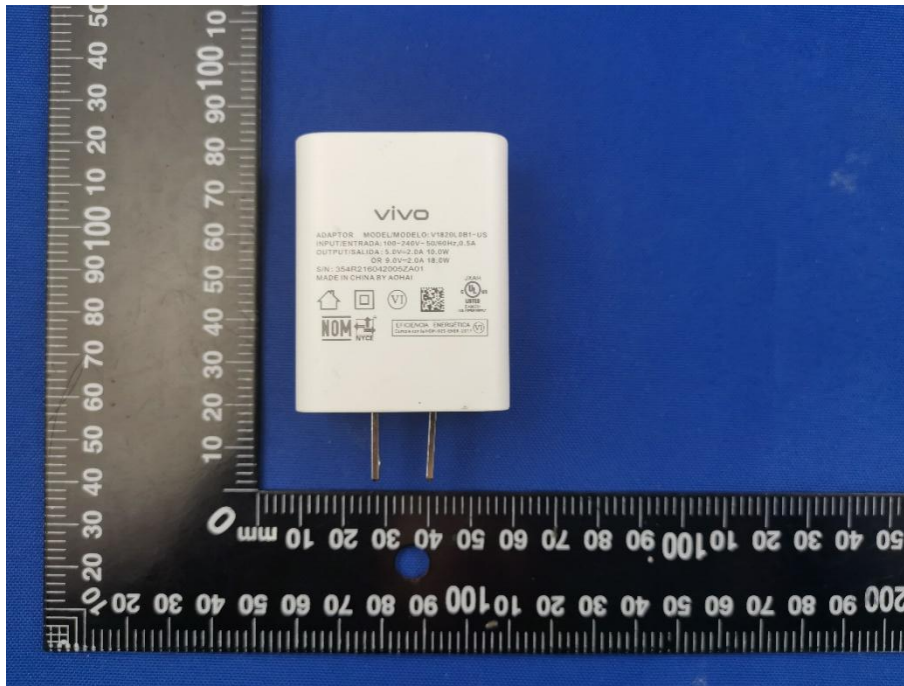

EUT EXTERNAL PHOTOS

FRONT VIEW OF EUT

REAR VIEW OF EUT

LEFT SIDE VIEW OF EUT

RIGHT SIDE OF EUT

TOP VIEW OF EUT

BOTTOM VIEW OF EUT

Accessory-Power Adapter(V1820L0B1-US (US Plug))