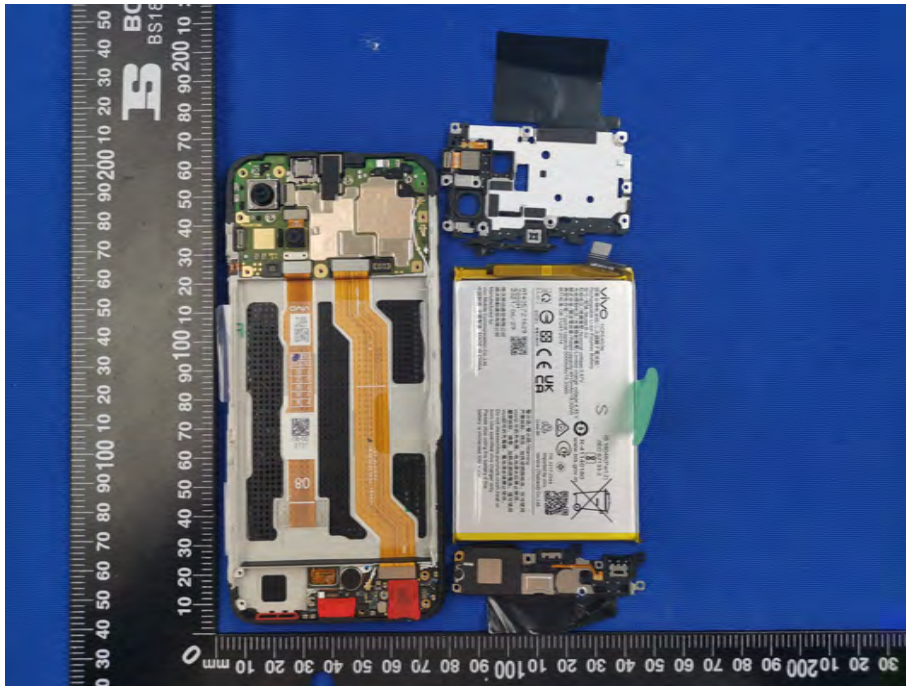

EUT INTERNAL PHOTOS

EUT UNCOVER VIEW

EUT UNCOVER VIEW

EUT UNCOVER VIEW

MAIN BOARD TOP VIEW (WITH SHIELDING)

MAIN BOARD REAR VIEW (WITH SHIELDING)

MAIN BOARD TOP VIEW (WITHOUT SHIELDING)

MAIN BOARD REAR VIEW (WITHOUT SHIELDING)

SUB BOARD TOP VIEW (WITH SHIELDING)

SUB BOARD REAR VIEW (WITH SHIELDING)

SUB BOARD TOP VIEW (WITHOUT SHIELDING)

SUB BOARD REAR VIEW (WITHOUT SHIELDING)

Battery Photo (FRONT)

Battery Photo (REAR)