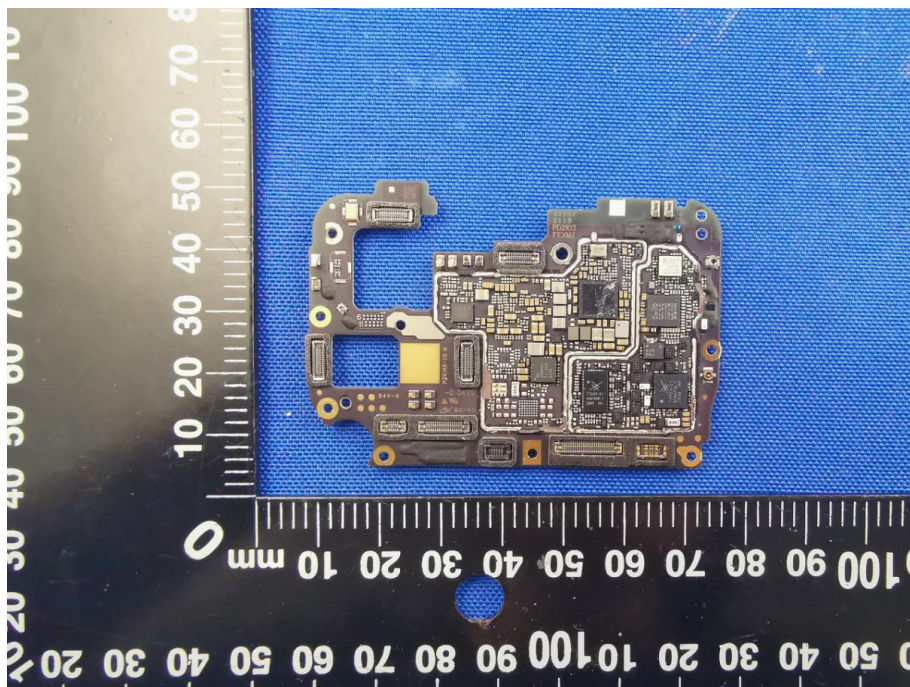

EUT INTERNAL PHOTO

EUT UNCOVER VIEW

EUT UNCOVER VIEW_BATTERY COVER WITH FOAM GASKET

EUT UNCOVER VIEW

EUT UNCOVER VIEW

EUT UNCOVER VIEW

MAIN BOARD TOP VIEW (WITH SHIELDING)

MAIN BOARD BACK SIDE VIEW (WITH SHIELDING)

MAIN BOARD TOP VIEW (WITHOUT SHIELDING)

MAIN BOARD BACK SIDE VIEW (WITHOUT SHIELDING)

SUB BOARD TOP VIEW (WITH SHIELDING)

SUB BOARD BACK SIDE VIEW (WITH SHIELDING)

SUB BOARD TOP VIEW (WITHOUT SHIELDING)

SUB BOARD REAR VIEW (WITHOUT SHIELDING)