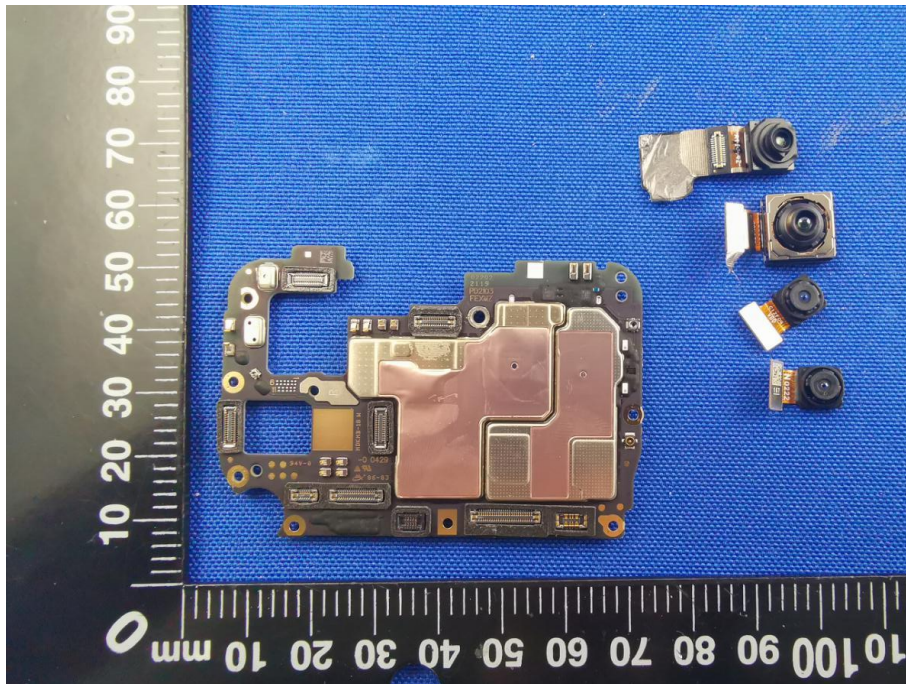

EUT INTERNAL PHOTO

EUT UNCOVER VIEW

EUT UNCOVER VIEW_BATTERY COVER WITH FOAM GASKET

EUT UNCOVER VIEW

EUT UNCOVER VIEW

EUT UNCOVER VIEW

MAIN BOARD TOP VIEW (WITH SHIELDING)

MAIN BOARD BACK SIDE VIEW (WITH SHIELDING)

MAIN BOARD TOP VIEW (WITHOUT SHIELDING)

MAIN BOARD BACK SIDE VIEW (WITHOUT SHIELDING)

SUB BOARD TOP VIEW (WITH SHIELDING)

SUB BOARD BACK SIDE VIEW (WITH SHIELDING)

SUB BOARD TOP VIEW (WITHOUT SHIELDING)

SUB BOARD REAR VIEW (WITHOUT SHIELDING)

BATTERY COVER

Battery Cover Without Foam Gasket

Battery Cover With Foam Gasket

Battery Photo (FRONT)

Battery Photo (BACK SIDE)