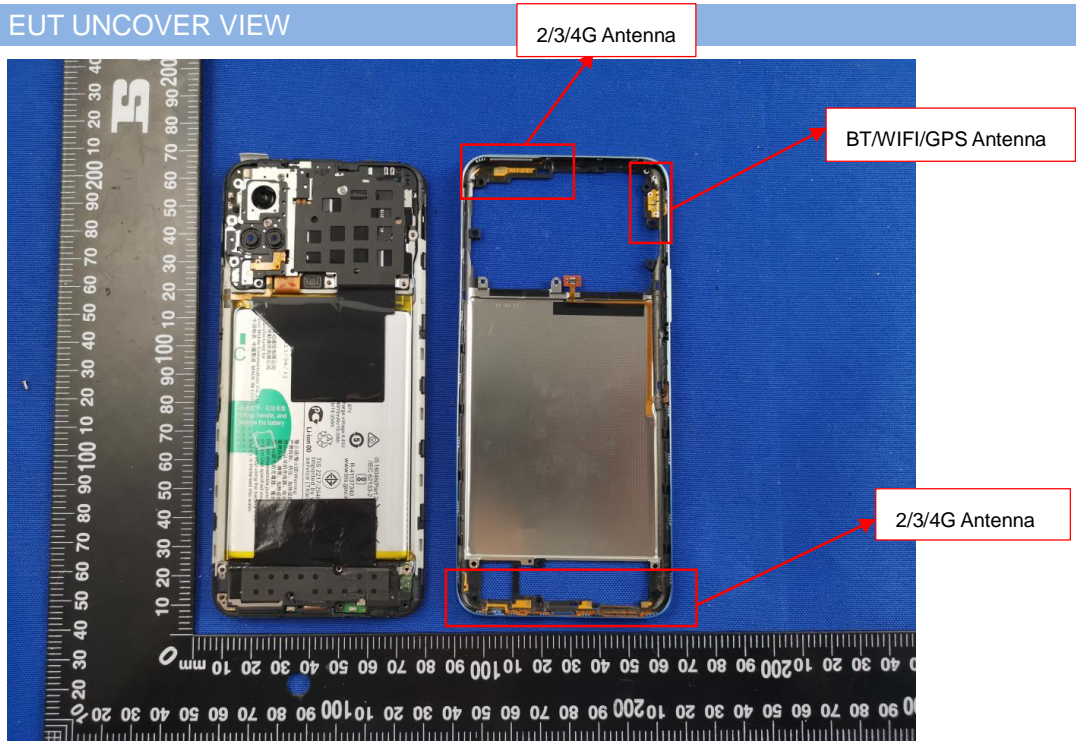

EUT INTERNAL PHOTO

EUT UNCOVER VIEW

EUT UNCOVER VIEW_BATTERY COVER WITH FOAM GASKET

EUT UNCOVER VIEW

EUT UNCOVER VIEW

EUT UNCOVER VIEW

MAIN BOARD TOP VIEW (WITH SHIELDING)

MAIN BOARD BACK SIDE VIEW (WITH SHIELDING)

MAIN BOARD TOP VIEW (WITHOUT SHIELDING)

MAIN BOARD BACK SIDE VIEW (WITHOUT SHIELDING)

SUB BOARD TOP VIEW (WITH SHIELDING)

SUB BOARD BACK SIDE VIEW (WITH SHIELDING)

SUB BOARD TOP VIEW (WITHOUT SHIELDING)

SUB BOARD REAR VIEW (WITHOUT SHIELDING)