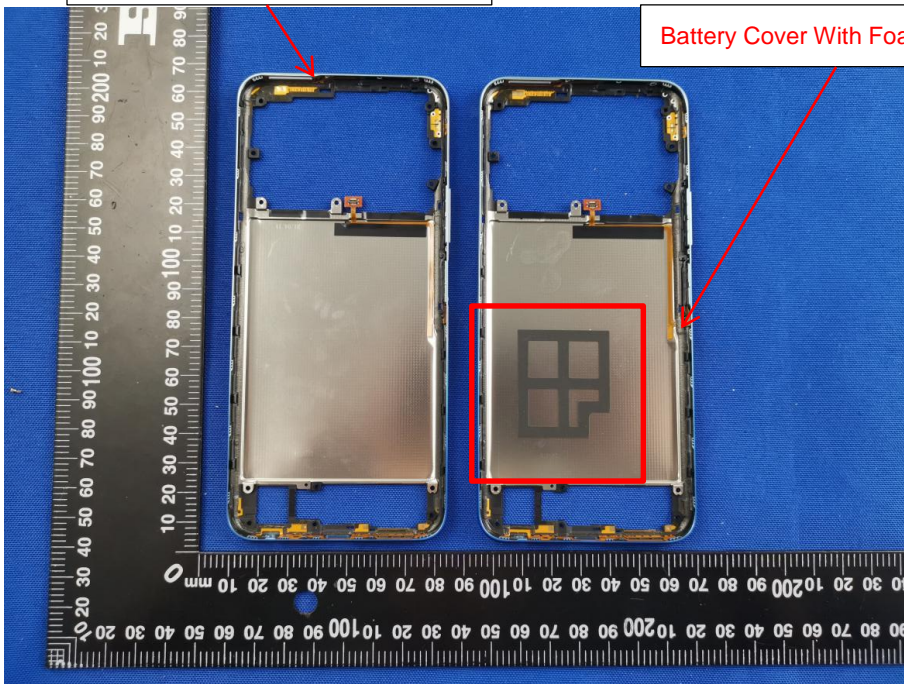

EUT INTERNAL PHOTO

EUT UNCOVER VIEW

EUT UNCOVER VIEW_BATTERY COVER WITH FOAM GASKET

EUT UNCOVER VIEW

EUT UNCOVER VIEW

EUT UNCOVER VIEW

MAIN BOARD TOP VIEW (WITH SHIELDING)

MAIN BOARD BACK SIDE VIEW (WITH SHIELDING)

MAIN BOARD TOP VIEW (WITHOUT SHIELDING)

MAIN BOARD BACK SIDE VIEW (WITHOUT SHIELDING)

SUB BOARD TOP VIEW (WITH SHIELDING)

SUB BOARD BACK SIDE VIEW (WITH SHIELDING)

SUB BOARD TOP VIEW (WITHOUT SHIELDING)

SUB BOARD REAR VIEW (WITHOUT SHIELDING)

BATTERY COVER

Battery Cover Without Foam Gasket

Battery Cover With Foam Gasket

Battery Photo (FRONT)

Battery Photo (BACK SIDE)