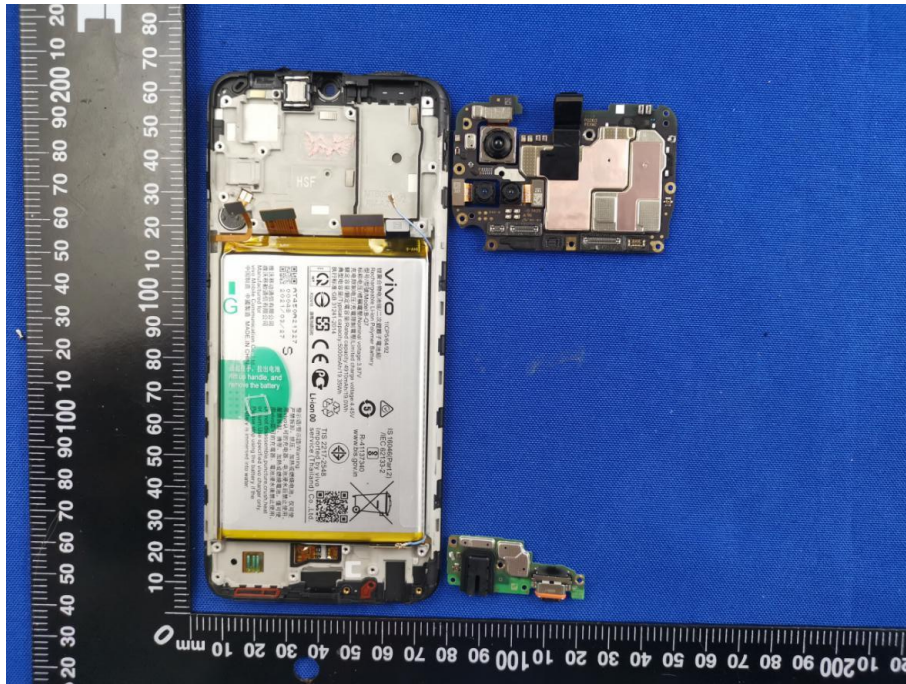

EUT INTERNAL PHOTO

EUT UNCOVER VIEW

EUT UNCOVER VIEW_BATTERY COVER WITH FOAM GASKET

EUT UNCOVER VIEW

EUT UNCOVER VIEW

EUT UNCOVER VIEW

MAIN BOARD TOP VIEW (WITH SHIELDING)

MAIN BOARD BACK SIDE VIEW (WITH SHIELDING)

MAIN BOARD TOP VIEW (WITHOUT SHIELDING)

MAIN BOARD BACK SIDE VIEW (WITHOUT SHIELDING)

SUB BOARD TOP VIEW (WITH SHIELDING)

SUB BOARD BACK SIDE VIEW (WITH SHIELDING)

SUB BOARD TOP VIEW (WITHOUT SHIELDING)

SUB BOARD REAR VIEW (WITHOUT SHIELDING)