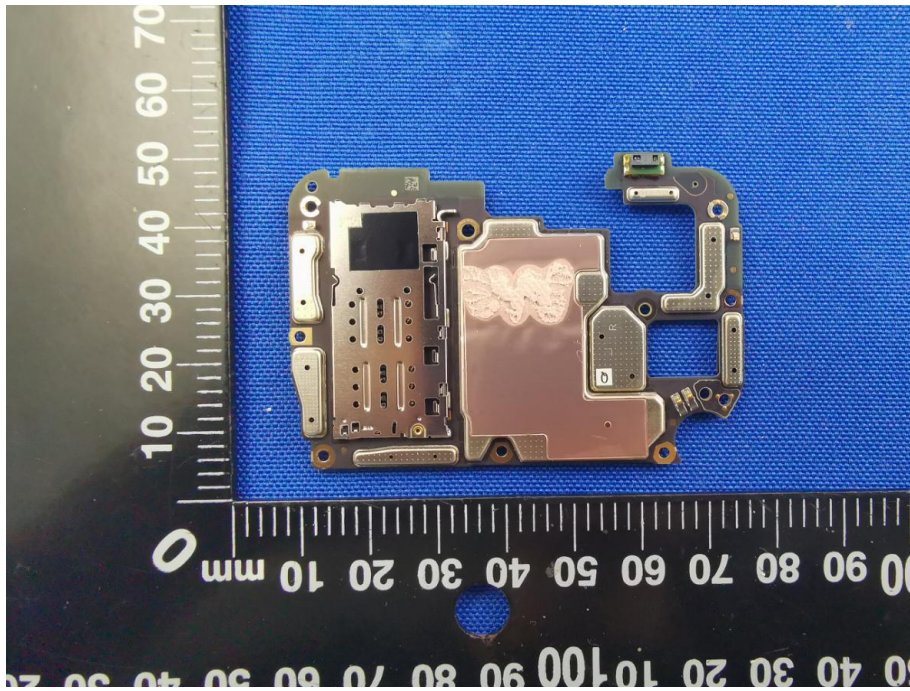

EUT INTERNAL PHOTO

EUT UNCOVER VIEW

EUT UNCOVER VIEW_BATTERY COVER WITH FOAM GASKET

EUT UNCOVER VIEW

EUT UNCOVER VIEW

EUT UNCOVER VIEW

MAIN BOARD TOP VIEW (WITH SHIELDING)

MAIN BOARD BACK SIDE VIEW (WITH SHIELDING)

MAIN BOARD TOP VIEW (WITHOUT SHIELDING)

MAIN BOARD BACK SIDE VIEW (WITHOUT SHIELDING)

SUB BOARD TOP VIEW (WITH SHIELDING)

SUB BOARD BACK SIDE VIEW (WITH SHIELDING)

SUB BOARD TOP VIEW (WITHOUT SHIELDING)

SUB BOARD REAR VIEW (WITHOUT SHIELDING)

BATTERY COVER

Battery Cover Without Foam Gasket

Battery Cover With Foam Gasket

Battery Photo (FRONT)

Battery Photo (BACK SIDE)