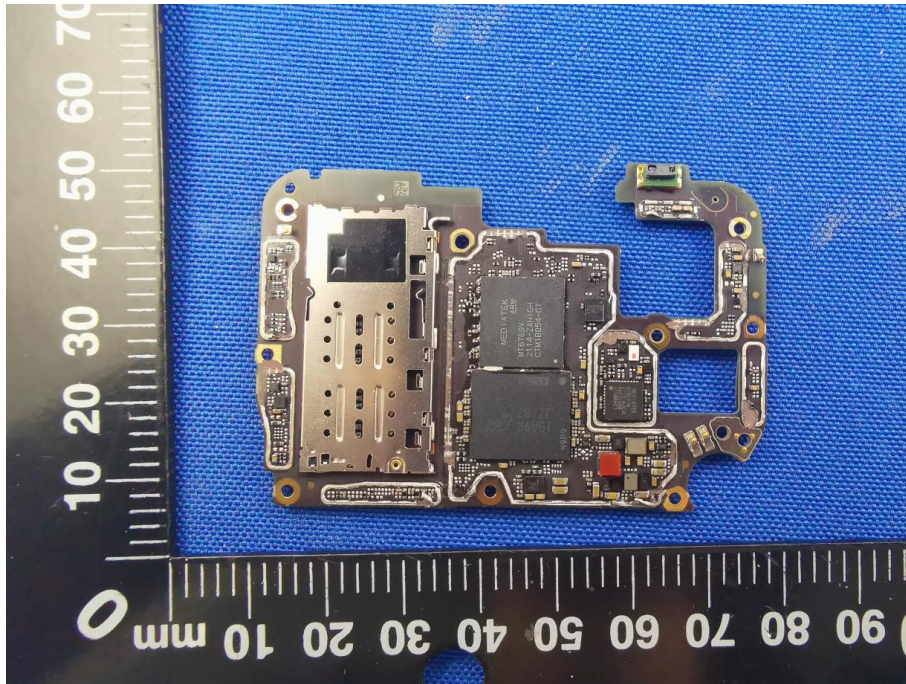

EUT INTERNAL PHOTO

EUT UNCOVER VIEW

EUT UNCOVER VIEW_BATTERY COVER WITH FOAM GASKET

EUT UNCOVER VIEW

EUT UNCOVER VIEW

EUT UNCOVER VIEW

MAIN BOARD TOP VIEW (WITH SHIELDING)

MAIN BOARD BACK SIDE VIEW (WITH SHIELDING)

MAIN BOARD TOP VIEW (WITHOUT SHIELDING)

MAIN BOARD BACK SIDE VIEW (WITHOUT SHIELDING)

SUB BOARD TOP VIEW (WITH SHIELDING)

SUB BOARD BACK SIDE VIEW (WITH SHIELDING)

SUB BOARD TOP VIEW (WITHOUT SHIELDING)

SUB BOARD REAR VIEW (WITHOUT SHIELDING)