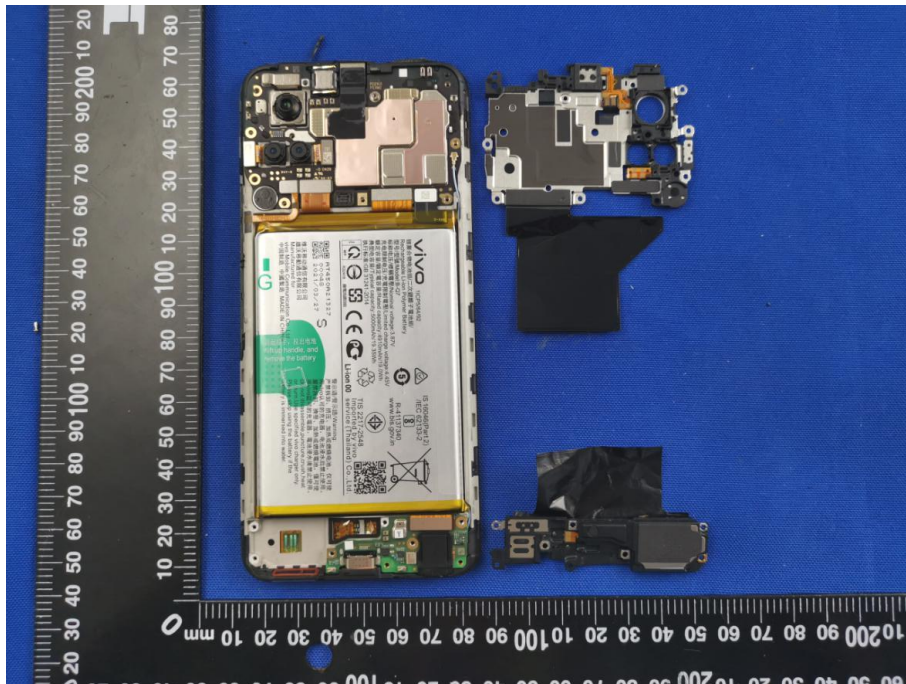

EUT INTERNAL PHOTO

EUT UNCOVER VIEW

EUT UNCOVER VIEW_BATTERY COVER WITH FOAM GASKET

EUT UNCOVER VIEW

EUT UNCOVER VIEW

EUT UNCOVER VIEW

MAIN BOARD TOP VIEW (WITH SHIELDING)

MAIN BOARD BACK SIDE VIEW (WITH SHIELDING)

MAIN BOARD TOP VIEW (WITHOUT SHIELDING)

MAIN BOARD BACK SIDE VIEW (WITHOUT SHIELDING)

SUB BOARD TOP VIEW (WITH SHIELDING)

SUB BOARD BACK SIDE VIEW (WITH SHIELDING)

SUB BOARD TOP VIEW (WITHOUT SHIELDING)

SUB BOARD REAR VIEW (WITHOUT SHIELDING)