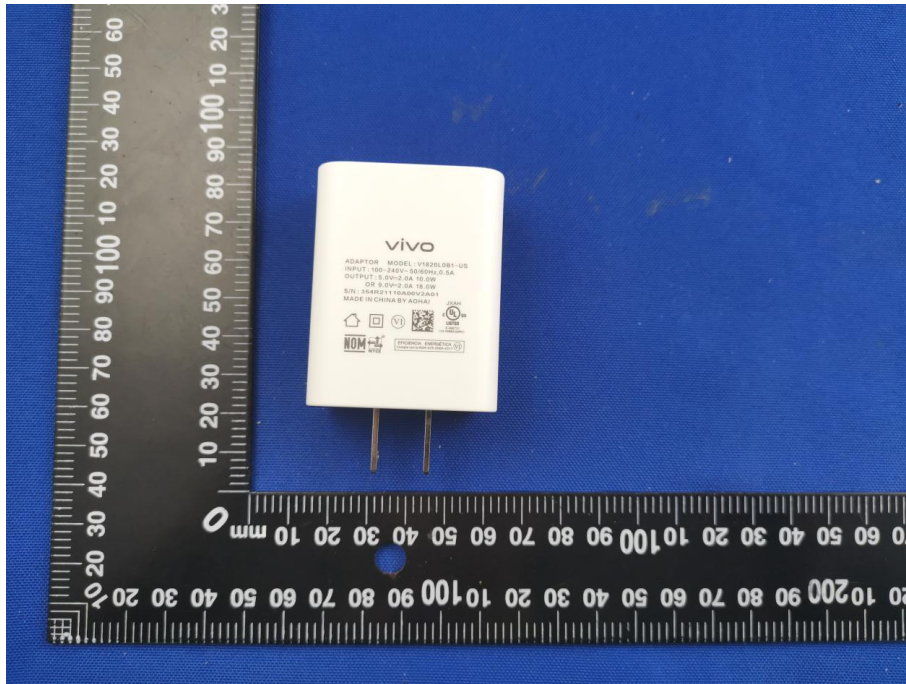

# EUT EXTERNAL PHOTOS

FRONT VIEW OF EUT

BACK SIDE VIEW OF EUT

LEFT SIDE VIEW OF EUT

RIGHT SIDE OF EUT

TOP VIEW OF EUT

BOTTOM VIEW OF EUT

Accessory-Power Adapter (V1820L0B1-US (US Plug))