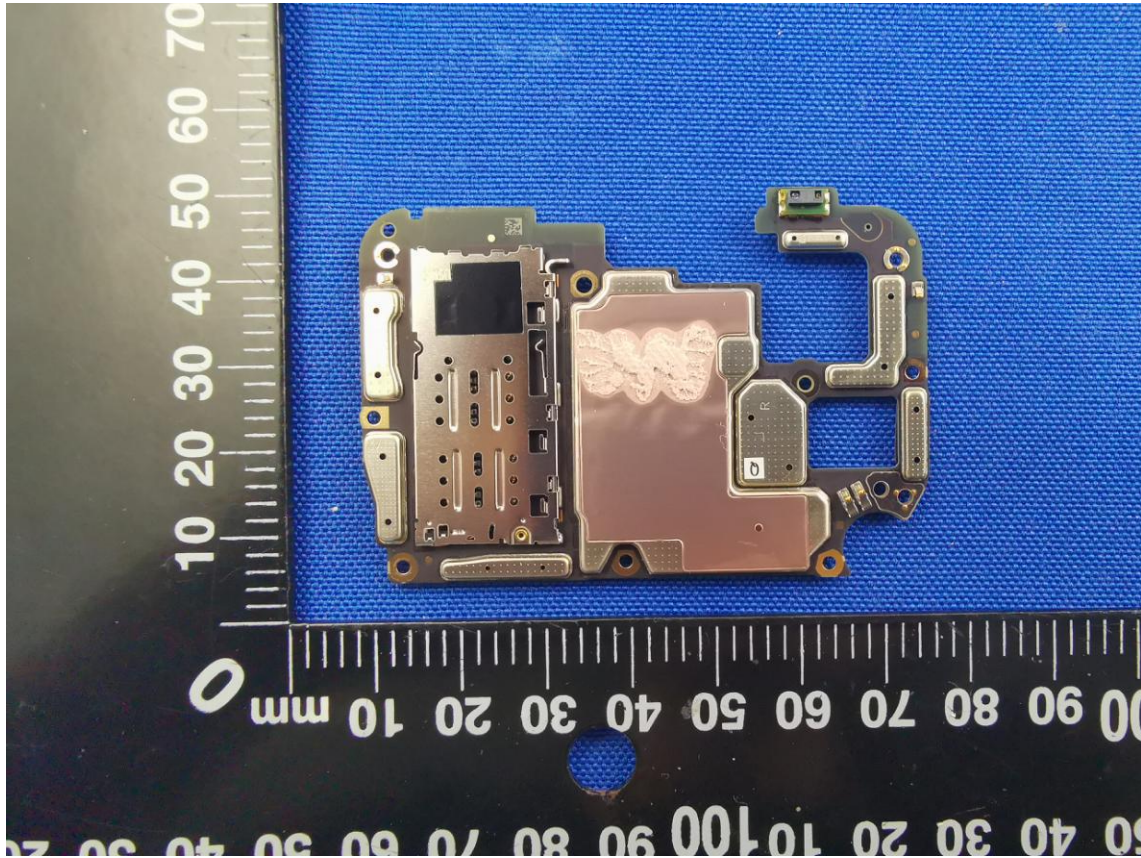

EUT INTERNAL PHOTO

EUT UNCOVER VIEW

EUT UNCOVER VIEW_BATTERY COVER WITH FOAM GASKET

EUT UNCOVER VIEW

EUT UNCOVER VIEW

EUT UNCOVER VIEW

MAIN BOARD TOP VIEW (WITH SHIELDING)

MAIN BOARD BACK SIDE VIEW (WITH SHIELDING)

MAIN BOARD TOP VIEW (WITHOUT SHIELDING)

MAIN BOARD BACK SIDE VIEW (WITHOUT SHIELDING)

SUB BOARD TOP VIEW (WITH SHIELDING)

SUB BOARD BACK SIDE VIEW (WITH SHIELDING)

SUB BOARD TOP VIEW (WITHOUT SHIELDING)

SUB BOARD REAR VIEW (WITHOUT SHIELDING)

BATTERY COVER

Battery Photo (FRONT)

Battery Photo (BACK SIDE)