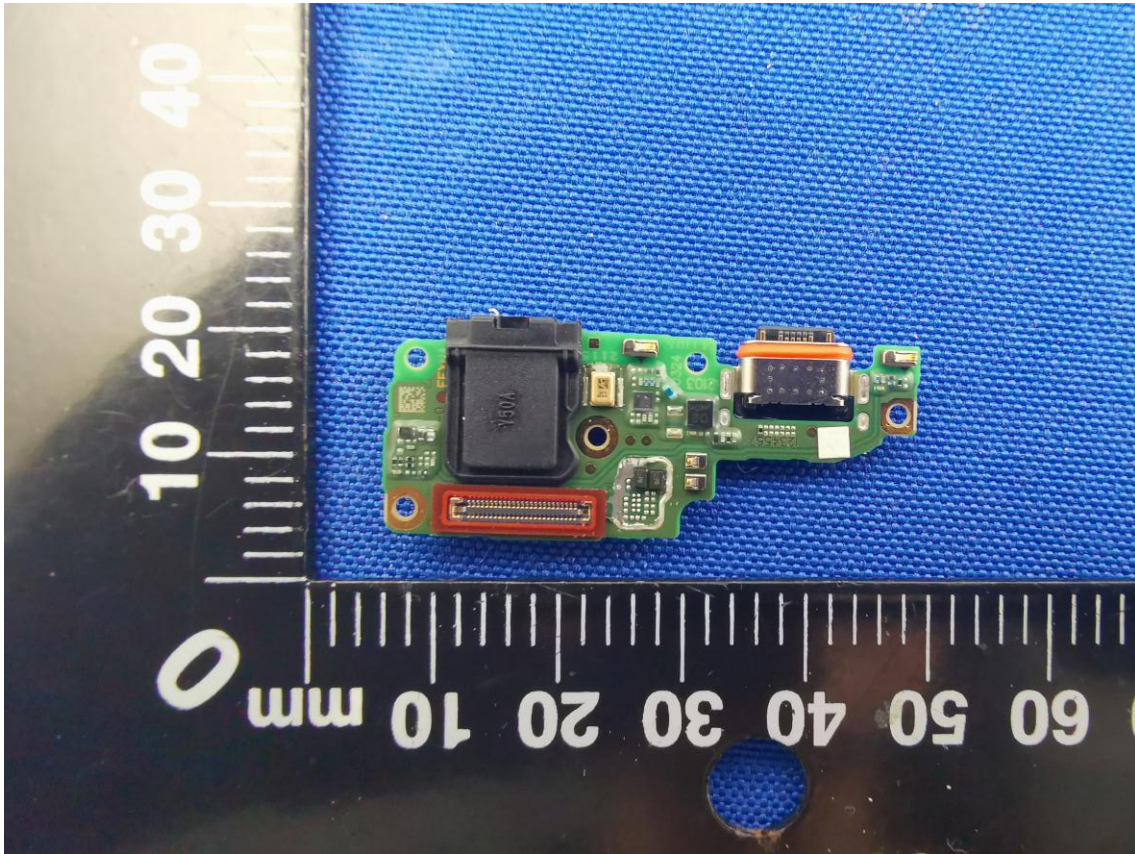

EUT INTERNAL PHOTO

EUT UNCOVER VIEW

EUT UNCOVER VIEW_BATTERY COVER WITH FOAM GASKET

EUT UNCOVER VIEW

EUT UNCOVER VIEW

EUT UNCOVER VIEW

MAIN BOARD TOP VIEW (WITH SHIELDING)

MAIN BOARD BACK SIDE VIEW (WITH SHIELDING)

MAIN BOARD TOP VIEW (WITHOUT SHIELDING)

MAIN BOARD BACK SIDE VIEW (WITHOUT SHIELDING)

SUB BOARD TOP VIEW (WITH SHIELDING)

SUB BOARD BACK SIDE VIEW (WITH SHIELDING)

SUB BOARD TOP VIEW (WITHOUT SHIELDING)

SUB BOARD REAR VIEW (WITHOUT SHIELDING)

BATTERY COVER

Battery Photo (FRONT)

Battery Photo (BACK SIDE)