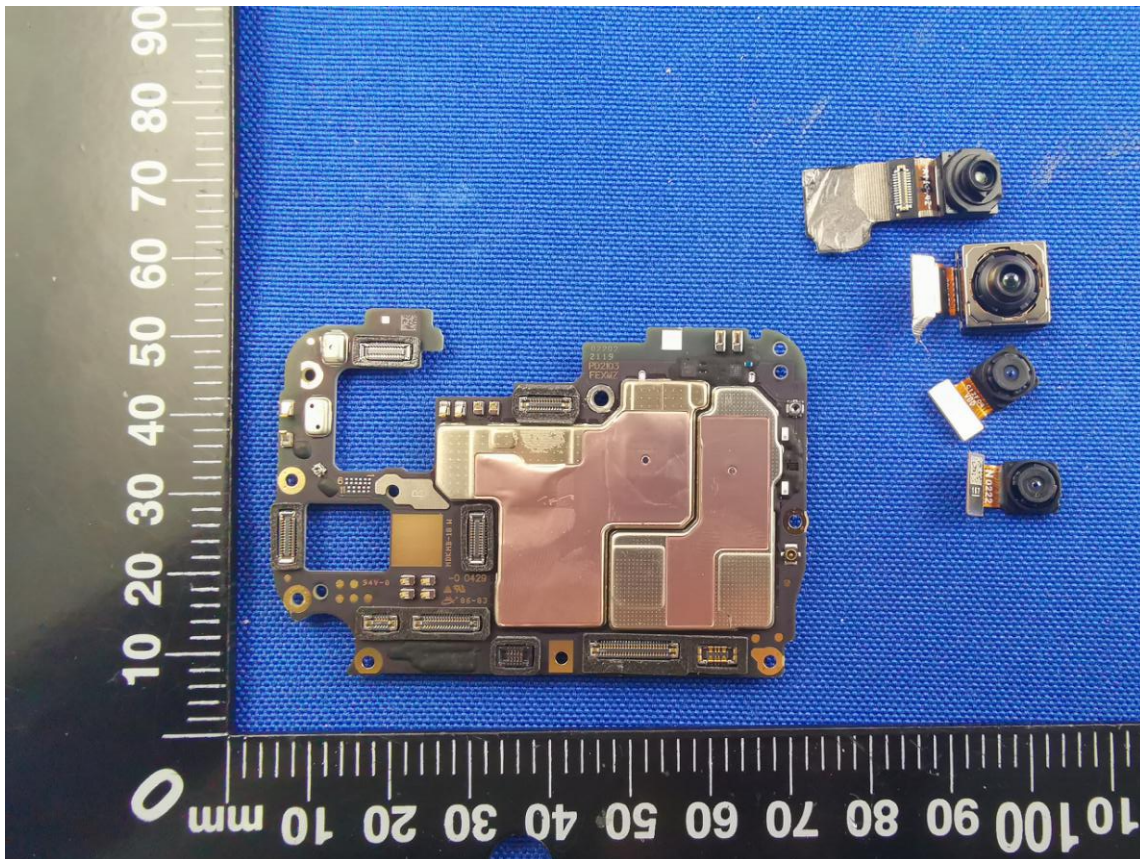

EUT INTERNAL PHOTO

EUT UNCOVER VIEW

EUT UNCOVER VIEW_BATTERY COVER WITH FOAM GASKET

EUT UNCOVER VIEW

EUT UNCOVER VIEW

EUT UNCOVER VIEW

MAIN BOARD TOP VIEW (WITH SHIELDING)

MAIN BOARD BACK SIDE VIEW (WITH SHIELDING)

MAIN BOARD TOP VIEW (WITHOUT SHIELDING)

MAIN BOARD BACK SIDE VIEW (WITHOUT SHIELDING)

SUB BOARD TOP VIEW (WITH SHIELDING)

SUB BOARD BACK SIDE VIEW (WITH SHIELDING)

SUB BOARD TOP VIEW (WITHOUT SHIELDING)

SUB BOARD REAR VIEW (WITHOUT SHIELDING)

BATTERY COVER

Battery Photo (FRONT)

Battery Photo (BACK SIDE)