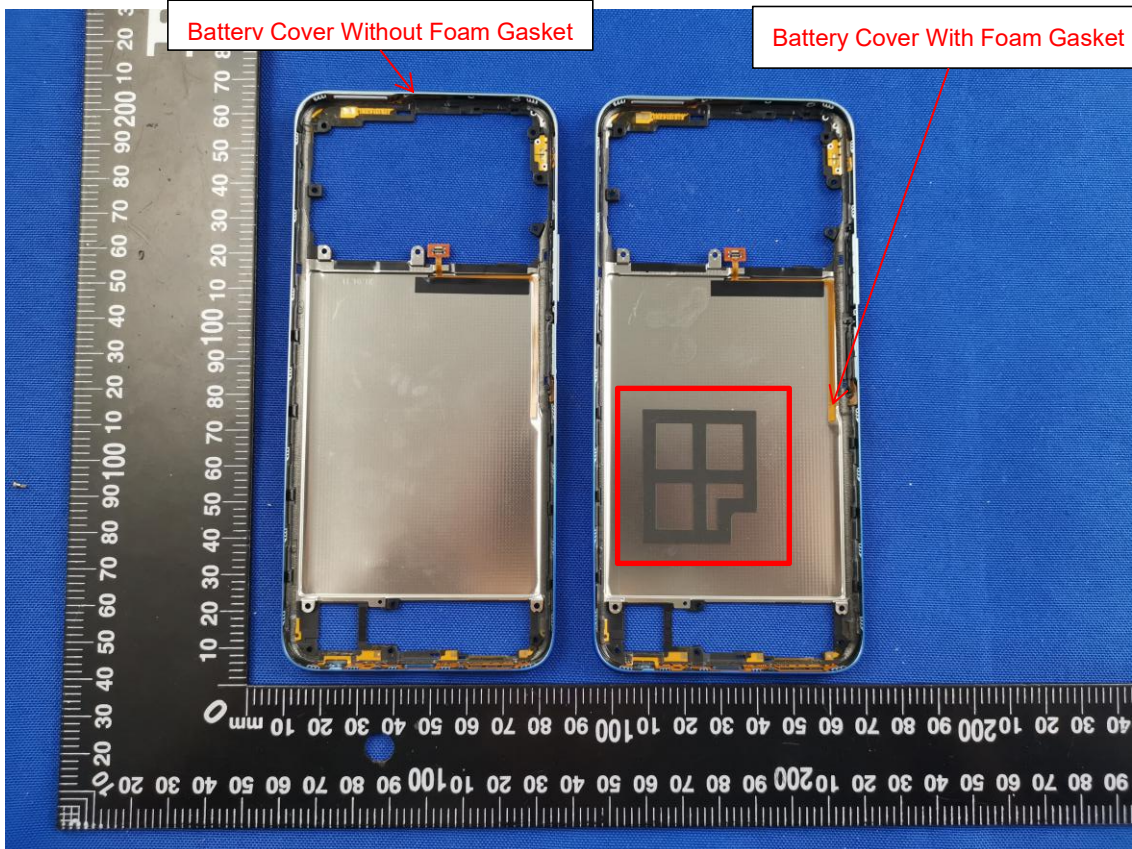

EUT INTERNAL PHOTO

EUT UNCOVER VIEW

EUT UNCOVER VIEW_BATTERY COVER WITH FOAM GASKET

EUT UNCOVER VIEW

EUT UNCOVER VIEW

EUT UNCOVER VIEW

MAIN BOARD TOP VIEW (WITH SHIELDING)

MAIN BOARD BACK SIDE VIEW (WITH SHIELDING)

MAIN BOARD TOP VIEW (WITHOUT SHIELDING)

MAIN BOARD BACK SIDE VIEW (WITHOUT SHIELDING)

SUB BOARD TOP VIEW (WITH SHIELDING)

SUB BOARD BACK SIDE VIEW (WITH SHIELDING)

SUB BOARD TOP VIEW (WITHOUT SHIELDING)

SUB BOARD REAR VIEW (WITHOUT SHIELDING)

BATTERY COVER

Battery Photo (FRONT)

Battery Photo (BACK SIDE)