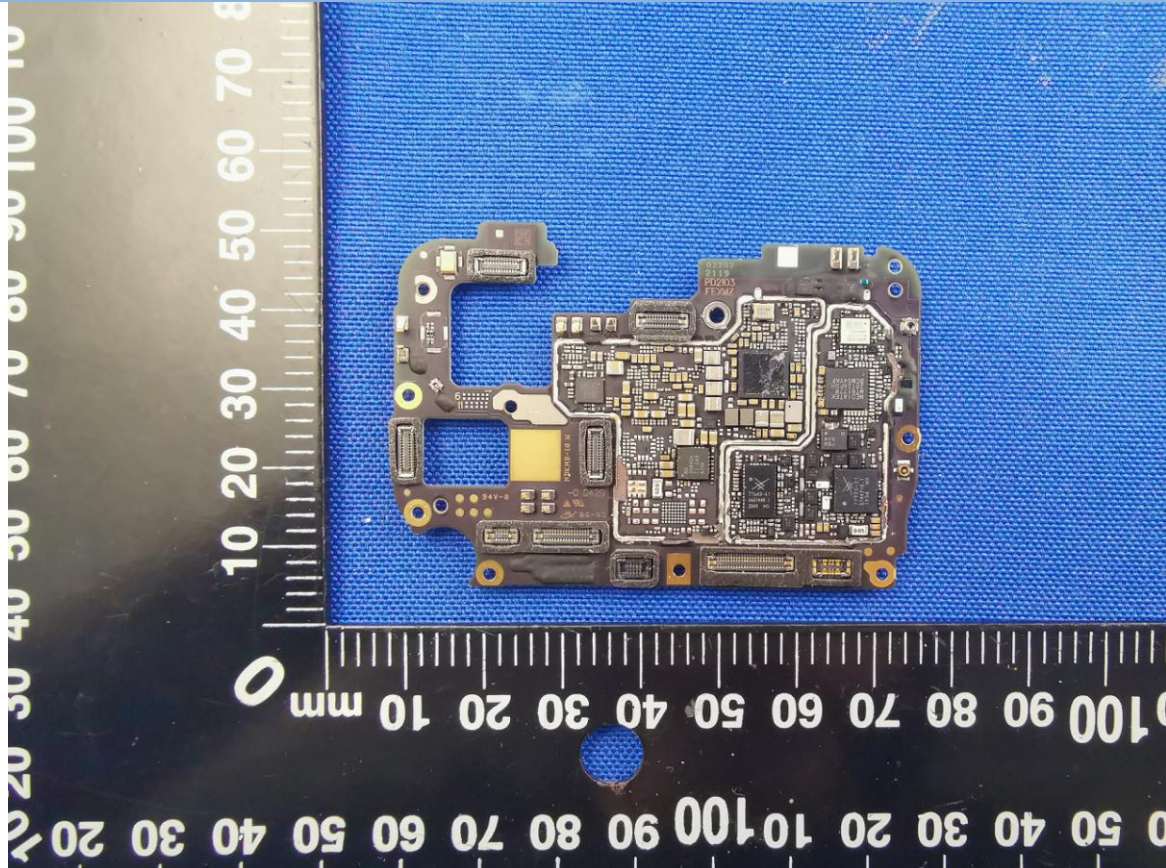

EUT INTERNAL PHOTO

EUT UNCOVER VIEW

EUT UNCOVER VIEW_BATTERY COVER WITH FOAM GASKET

EUT UNCOVER VIEW

EUT UNCOVER VIEW

EUT UNCOVER VIEW

MAIN BOARD TOP VIEW (WITH SHIELDING)

MAIN BOARD BACK SIDE VIEW (WITH SHIELDING)

MAIN BOARD TOP VIEW (WITHOUT SHIELDING)

MAIN BOARD BACK SIDE VIEW (WITHOUT SHIELDING)

SUB BOARD TOP VIEW (WITH SHIELDING)

SUB BOARD BACK SIDE VIEW (WITH SHIELDING)

SUB BOARD TOP VIEW (WITHOUT SHIELDING)

SUB BOARD REAR VIEW (WITHOUT SHIELDING)

BATTERY COVER

Battery Photo (FRONT)

Battery Photo (BACK SIDE)