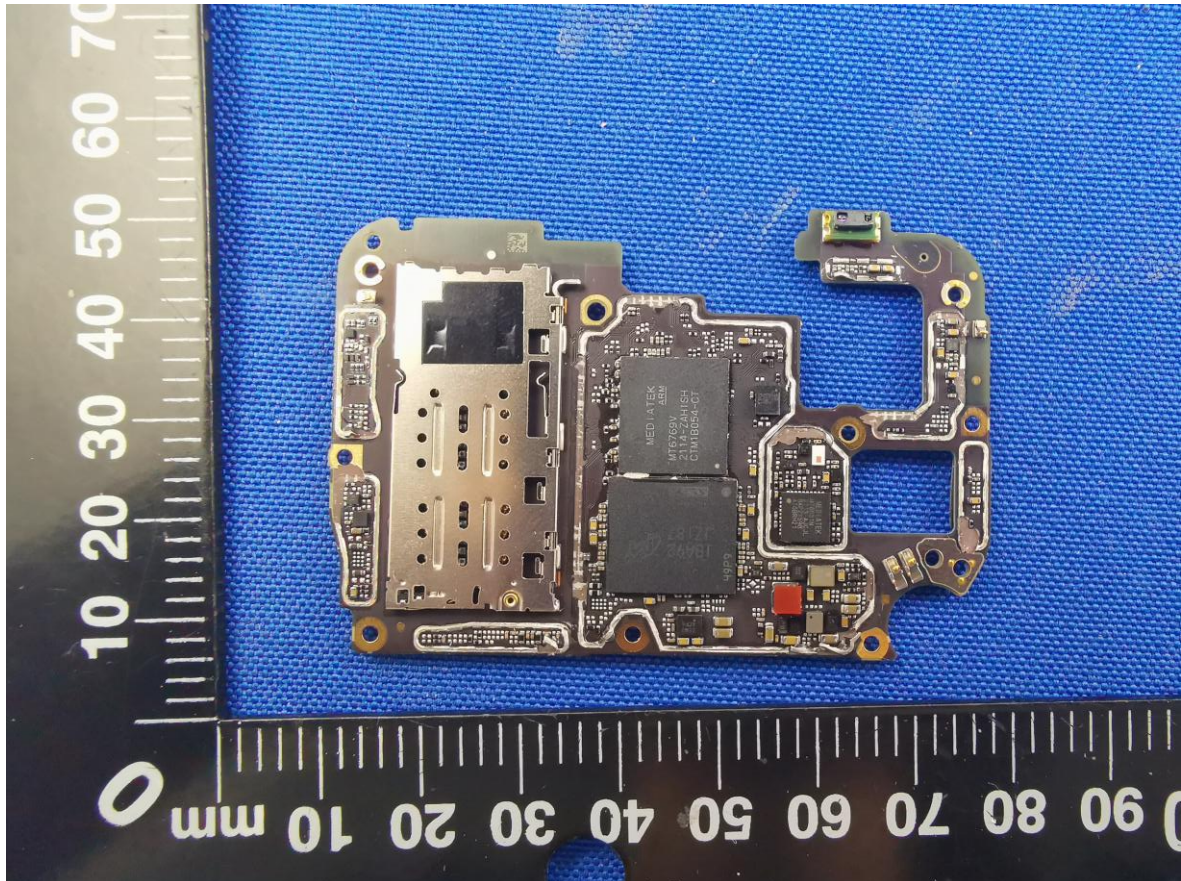

EUT INTERNAL PHOTO

EUT UNCOVER VIEW

EUT UNCOVER VIEW_BATTERY COVER WITH FOAM GASKET

EUT UNCOVER VIEW

EUT UNCOVER VIEW

EUT UNCOVER VIEW

MAIN BOARD TOP VIEW (WITH SHIELDING)

MAIN BOARD BACK SIDE VIEW (WITH SHIELDING)

MAIN BOARD TOP VIEW (WITHOUT SHIELDING)

MAIN BOARD BACK SIDE VIEW (WITHOUT SHIELDING)

SUB BOARD TOP VIEW (WITH SHIELDING)

SUB BOARD BACK SIDE VIEW (WITH SHIELDING)

SUB BOARD TOP VIEW (WITHOUT SHIELDING)

SUB BOARD REAR VIEW (WITHOUT SHIELDING)

BATTERY COVER

Battery Photo (FRONT)

Battery Photo (BACK SIDE)