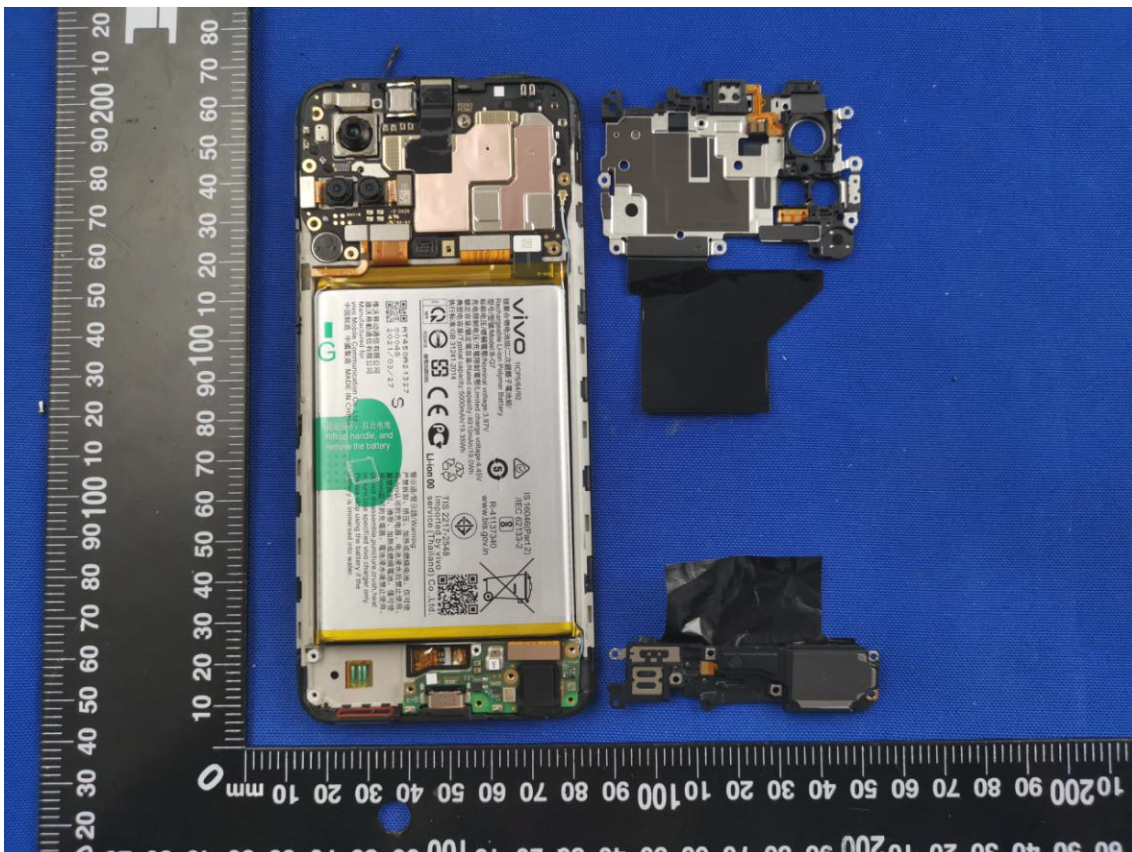

EUT INTERNAL PHOTO

EUT UNCOVER VIEW

EUT UNCOVER VIEW_BATTERY COVER WITH FOAM GASKET

EUT UNCOVER VIEW

EUT UNCOVER VIEW

EUT UNCOVER VIEW

MAIN BOARD TOP VIEW (WITH SHIELDING)

MAIN BOARD BACK SIDE VIEW (WITH SHIELDING)

MAIN BOARD TOP VIEW (WITHOUT SHIELDING)

MAIN BOARD BACK SIDE VIEW (WITHOUT SHIELDING)

SUB BOARD TOP VIEW (WITH SHIELDING)

SUB BOARD BACK SIDE VIEW (WITH SHIELDING)

SUB BOARD TOP VIEW (WITHOUT SHIELDING)

SUB BOARD REAR VIEW (WITHOUT SHIELDING)

BATTERY COVER

Battery Photo (FRONT)

Battery Photo (BACK SIDE)