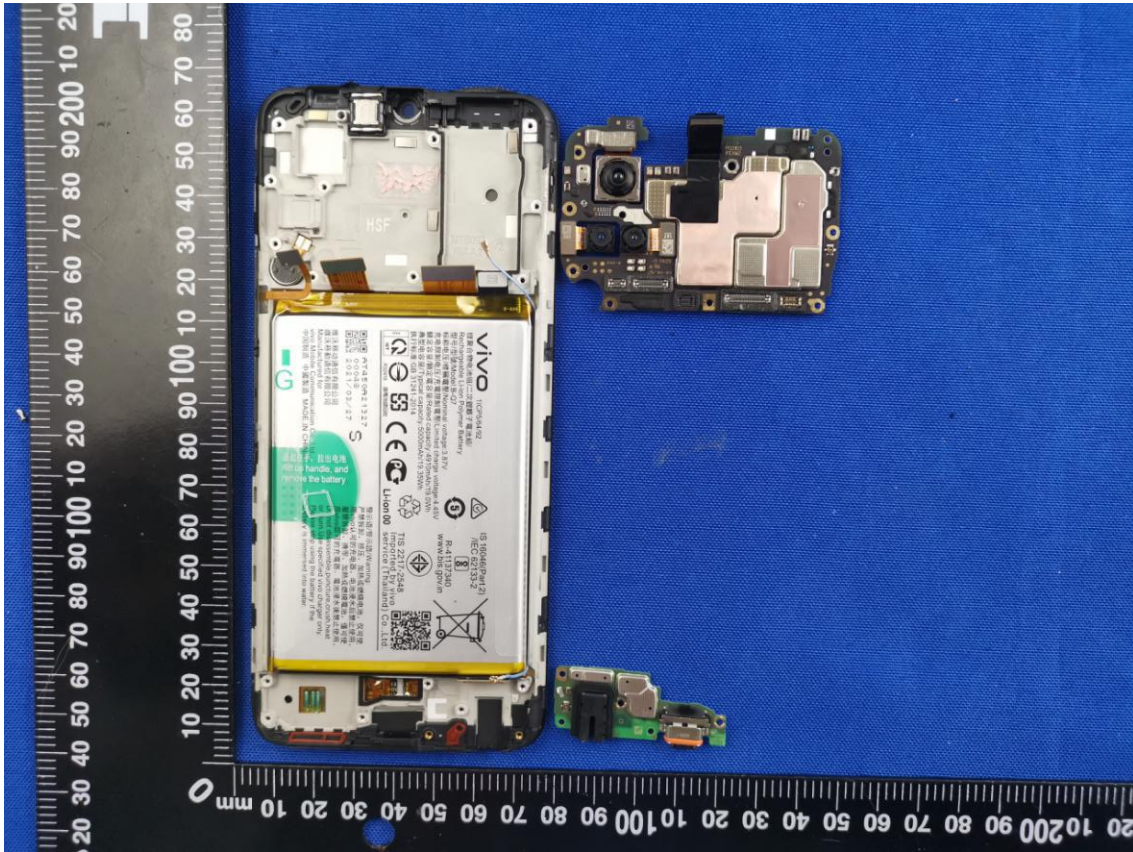

EUT INTERNAL PHOTO

EUT UNCOVER VIEW

EUT UNCOVER VIEW_BATTERY COVER WITH FOAM GASKET

EUT UNCOVER VIEW

EUT UNCOVER VIEW

EUT UNCOVER VIEW

MAIN BOARD TOP VIEW (WITH SHIELDING)

MAIN BOARD BACK SIDE VIEW (WITH SHIELDING)

MAIN BOARD TOP VIEW (WITHOUT SHIELDING)

MAIN BOARD BACK SIDE VIEW (WITHOUT SHIELDING)

SUB BOARD TOP VIEW (WITH SHIELDING)

SUB BOARD BACK SIDE VIEW (WITH SHIELDING)

SUB BOARD TOP VIEW (WITHOUT SHIELDING)

SUB BOARD REAR VIEW (WITHOUT SHIELDING)

BATTERY COVER

Battery Photo (FRONT)

Battery Photo (BACK SIDE)