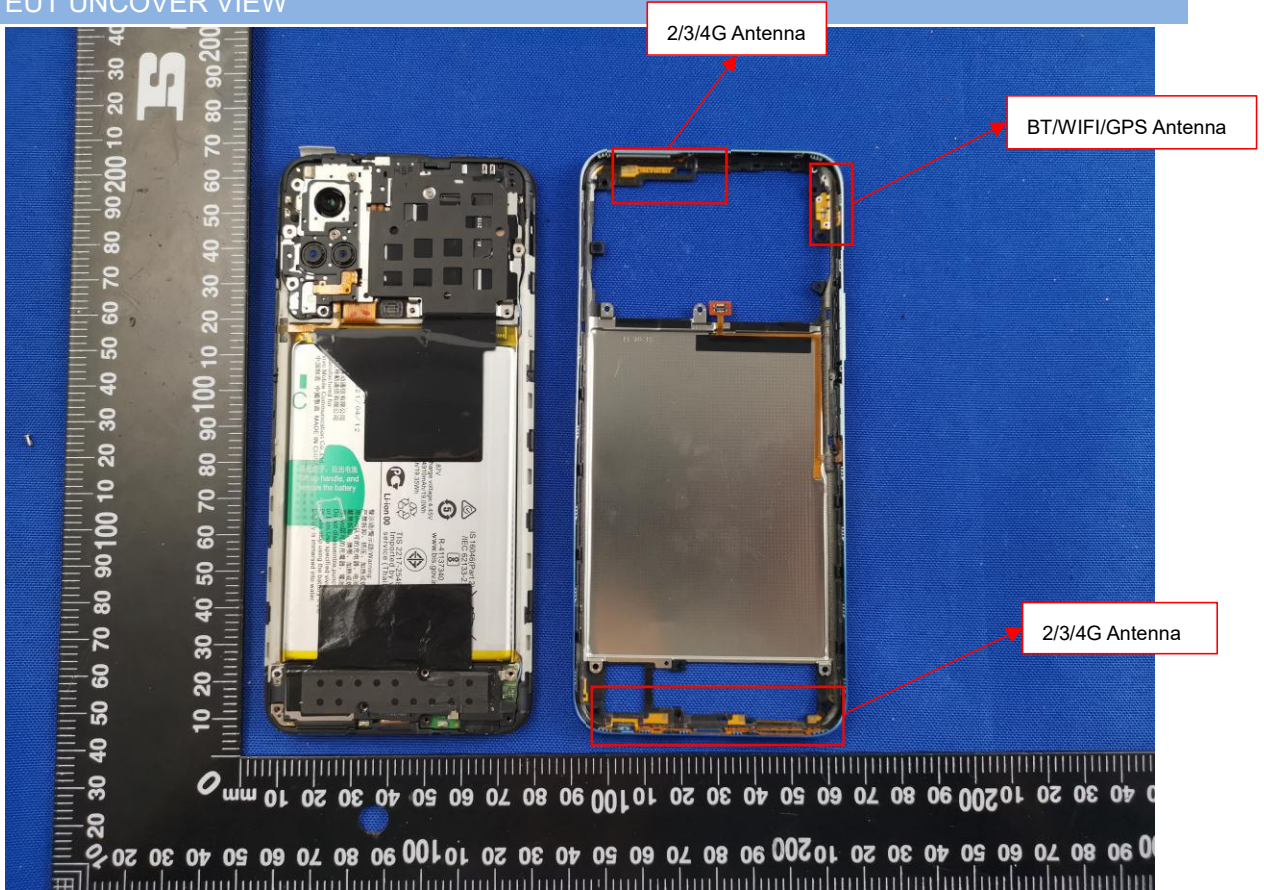

EUT INTERNAL PHOTO

EUT UNCOVER VIEW

EUT UNCOVER VIEW_BATTERY COVER WITH FOAM GASKET

EUT UNCOVER VIEW

EUT UNCOVER VIEW

EUT UNCOVER VIEW

MAIN BOARD TOP VIEW (WITH SHIELDING)

MAIN BOARD BACK SIDE VIEW (WITH SHIELDING)

MAIN BOARD TOP VIEW (WITHOUT SHIELDING)

MAIN BOARD BACK SIDE VIEW (WITHOUT SHIELDING)

SUB BOARD TOP VIEW (WITH SHIELDING)

SUB BOARD BACK SIDE VIEW (WITH SHIELDING)

SUB BOARD TOP VIEW (WITHOUT SHIELDING)

SUB BOARD REAR VIEW (WITHOUT SHIELDING)

BATTERY COVER

Battery Photo (FRONT)

Battery Photo (BACK SIDE)