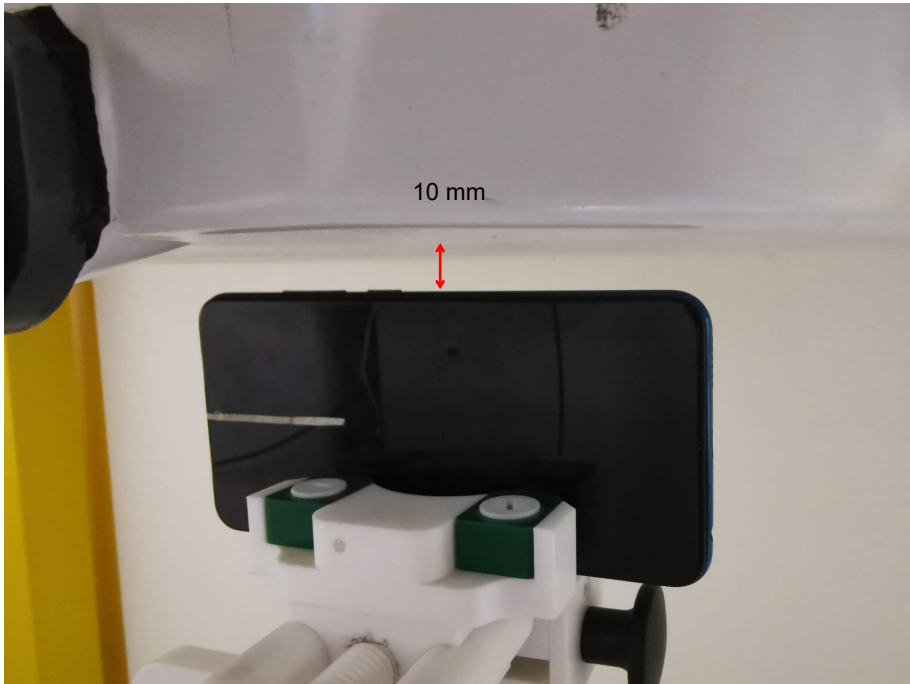

## ANNEX E SAR TEST SETUP PHOTOS

Right Head Cheek

Right Head Tilt (15° )

Left Head Cheek

Left Head Tilt (15° )

Front Side (10mm)

Back Side (10mm)

Left Edge (10mm)

Right Edge (10mm)

Top Edge (10mm)