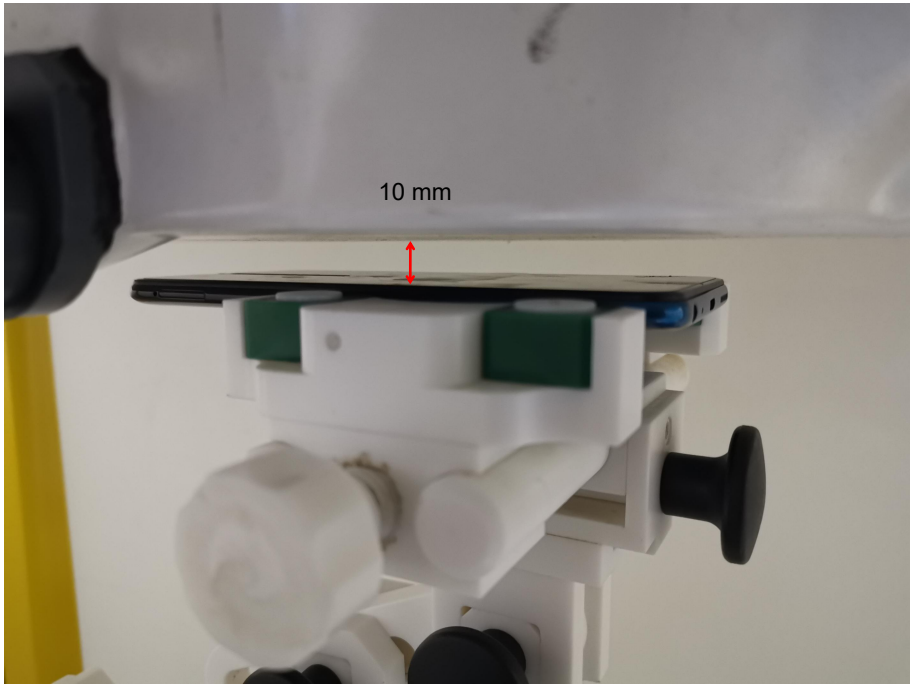

## ANNEX E SAR TEST SETUP PHOTOS

Right Head Cheek

Right Head Tilt (15° )

Left Head Cheek

Left Head Tilt (15° )

Front Side (10mm)

Back Side (10mm)

Left Edge (10mm)

Right Edge (10mm)

Top Edge (10mm)