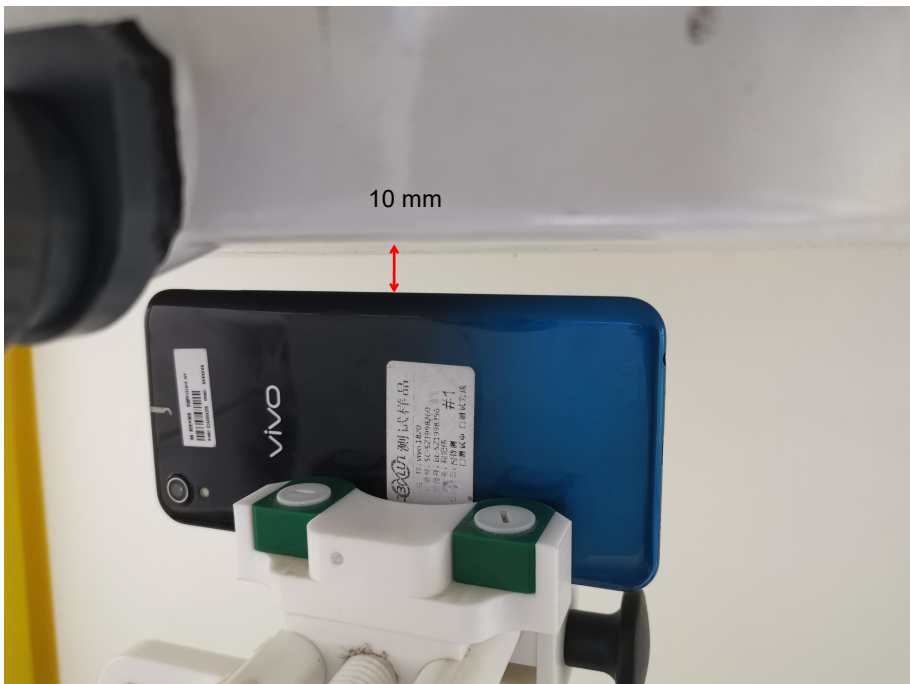

## ANNEX E SAR TEST SETUP PHOTOS

Right Head Cheek

Right Head Tilt (15° )

Left Head Cheek

Left Head Tilt (15° )

Front Side (10mm)

Back Side (10mm)

Left Edge (10mm)

Right Edge (10mm)

Top Edge (10mm)