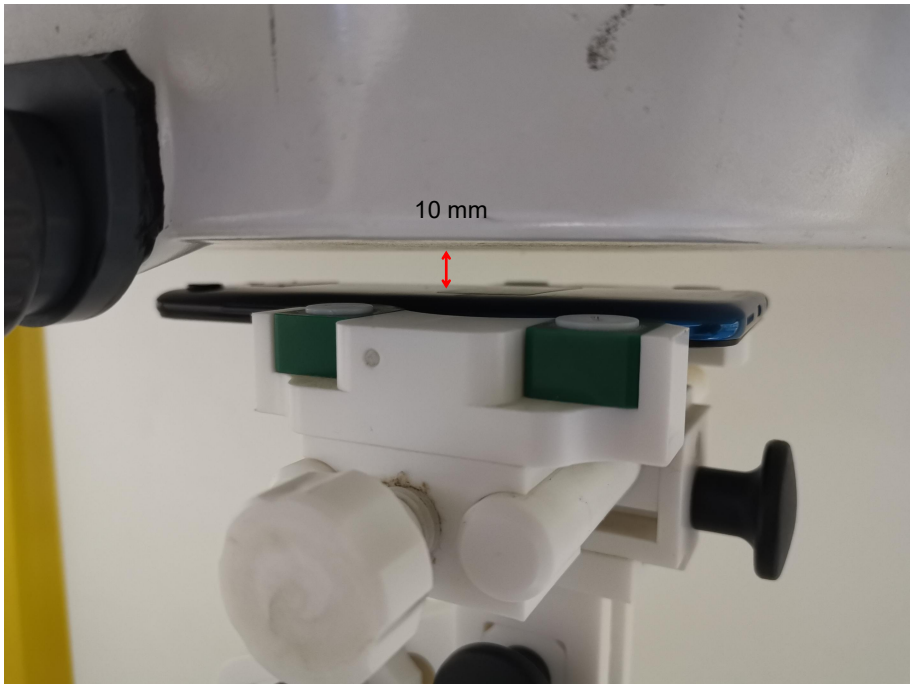

## ANNEX E SAR TEST SETUP PHOTOS

Right Head Cheek

Right Head Tilt (15° )

Left Head Cheek

Left Head Tilt (15° )

Front Side (10mm)

Back Side (10mm)

Left Edge (10mm)

Right Edge (10mm)

Top Edge (10mm)