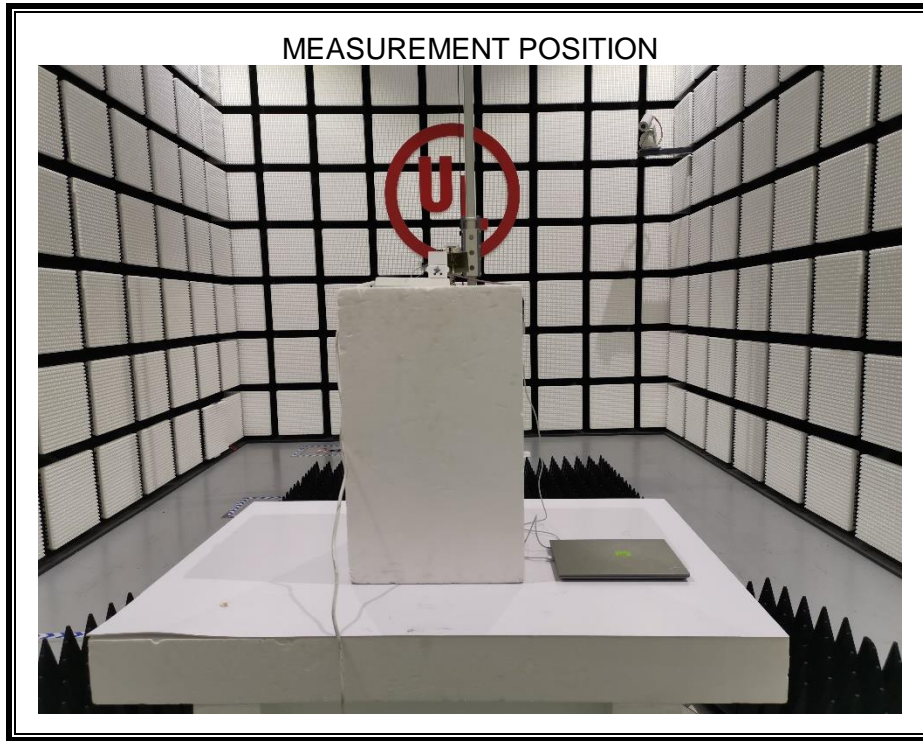

Appendix II

Setup Photographs

RADIATED RF MEASUREMENT SETUP (ABOVE 1 GHz)

MEASUREMENT POSITION (Y axis)

MEASUREMENT POSITION (Z axis)

RADIATED RF MEASUREMENT SETUP (30MHz~1GHz)

RADIATED RF MEASUREMENT SETUP (Below 30MHz)

POWERLINE CONDUCTED EMISSIONS MEASUREMENT SETUP