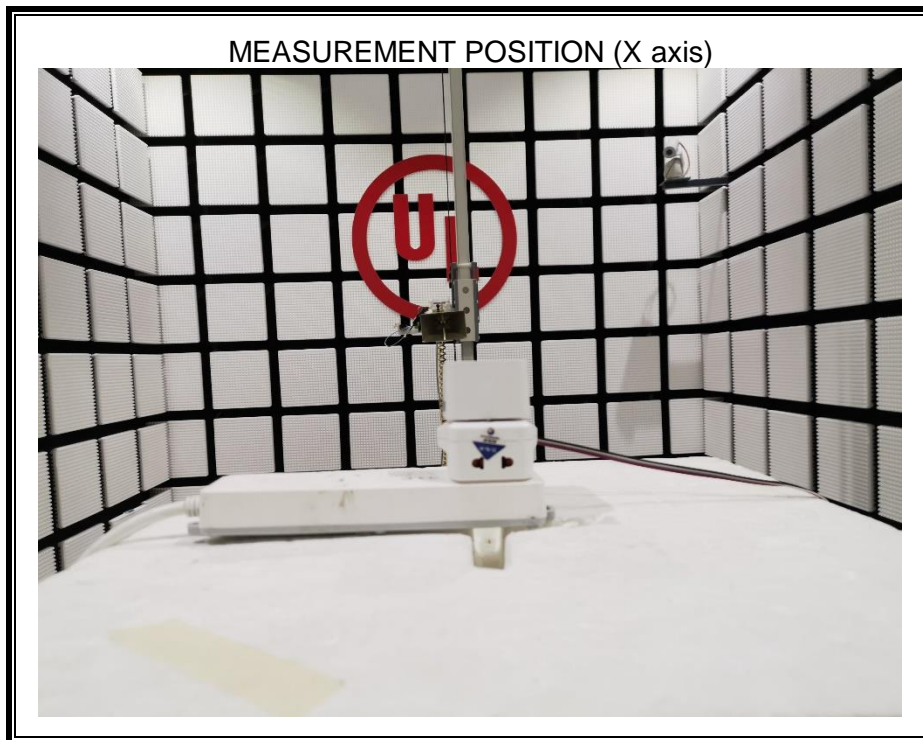

Appendix II

Setup Photographs

RADIATED RF MEASUREMENT SETUP (ABOVE 1 GHz)

MEASUREMENT POSITION (Y axis)

MEASUREMENT POSITION (Z axis)

RADIATED RF MEASUREMENT SETUP (30MHz~1GHz)

RADIATED RF MEASUREMENT SETUP (Below 30MHz)

POWERLINE CONDUCTED EMISSIONS MEASUREMENT SETUP