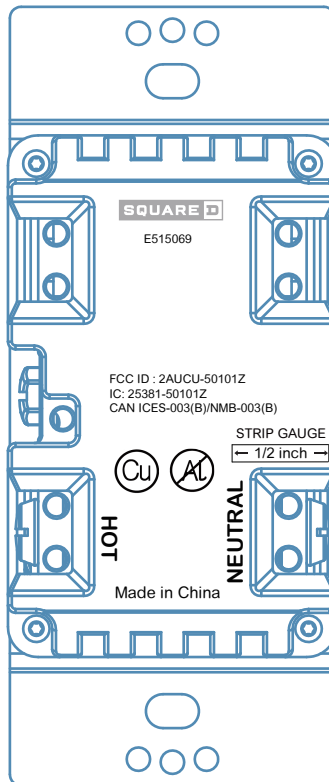

NOTES:

*** ARTWORK IS THE MASTER FOR COLOUR, FONT, SIZE & LOGO'S***

- 1. TEST FOR MARKINGS: REFER TO CQCS
- 2. LOCATION OF MARKING: POSITION AS SHOWN
- 3. FONT: ARIAL ROUNDED
- 4. TEXT HEIGHT: AS INDICATED
- 5. SQUARE D LOGO SIZE: 2.73MM(H)*13.79MM(L)  (Pantone Cool grey 6C)
- 6. MINIMUM SIZE:

Scale:
1.000

Technical Specification:

MARKING DETAIL Z-WAVE PLUS AUX SWITCH

Units of measure :
mm

Document Number:

Doc. Rev.
00

Sheet:
1/1

State:

Provisional

NOTES:

*** ARTWORK IS THE MASTER FOR COLOUR, FONT, SIZE & LOGO'S***

- 1. TEST FOR MARKINGS: REFER TO CQCS
- 2. LOCATION OF MARKING: POSITION AS SHOWN
- 3. FONT: ARIAL ROUNDED
- 4. TEXT HEIGHT: AS INDICATED
- 5. MINIMUM SIZE:

(Z-WAVE Logo Color: Black)

All Laser Marking

Scale:
1.000

Technical Specification:

MARKING DETAIL Z-WAVE PLUS AUX SWITCH

Units of measure :
mm

Document Number:

Doc. Rev.
00