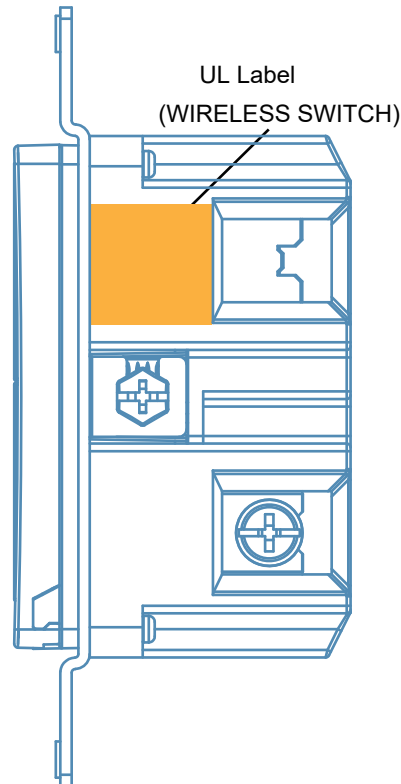

NOTES:

*** ARTWORK IS THE MASTER FOR COLOUR, FONT, SIZE & LOGO'S***

- 1. TEST FOR MARKINGS: REFER TO CQCS
- 2. LOCATION OF MARKING: POSITION AS SHOWN
- 3. FONT: ARIAL ROUNDED
- 4. TEXT HEIGHT: AS INDICATED
- 5. SQUARE D LOGO SIZE: 2.73MM(H)*13.79MM(L)  (Pantone Cool grey 6C)
- 6. MINIMUM SIZE:

Scale:
1.000

Technical Specification:

MARKING DETAIL Z-WAVE PLUS AUX SWITCH

Units of measure :
mm

Document Number:

Doc. Rev.
00

Sheet:
1/1

State:

Provisional

NOTES:

*** ARTWORK IS THE MASTER FOR COLOUR, FONT, SIZE & LOGO'S***

- 1. TEST FOR MARKINGS: REFER TO CQCS
- 2. LOCATION OF MARKING: POSITION AS SHOWN
- 3. FONT: ARIAL ROUNDED
- 4. TEXT HEIGHT: AS INDICATED
- 5. MINIMUM SIZE:

(Z-WAVE Logo Color: Black)

All Laser Marking

Scale:
1.000

Technical Specification:

MARKING DETAIL Z-WAVE PLUS AUX SWITCH

Units of measure :
mm

Document Number:

Doc. Rev.
00