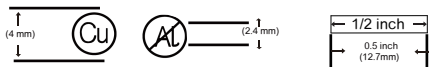

NOTES:

*** ARTWORK IS THE MASTER FOR COLOUR, FONT, SIZE & LOGO'S***

- 1. TEST FOR MARKINGS: REFER TO CQCS
- 2. LOCATION OF MARKING: POSITION AS SHOWN
- 3. FONT: ARIAL ROUNDED
- 4. TEXT HEIGHT: AS INDICATED
- 5. SQUARE D LOGO SIZE: 2.73MM(H)*13.79MM(L)  (Pantone Cool grey 6C)
- 6. MINIMUM SIZE:

Scale:
1.000

Technical Specification:

MARKING DETAIL Z-WAVE PLUS AUX SWITCH

Units of measure :
mm

Document Number:

Doc. Rev.
00

Sheet:
1/1

State: