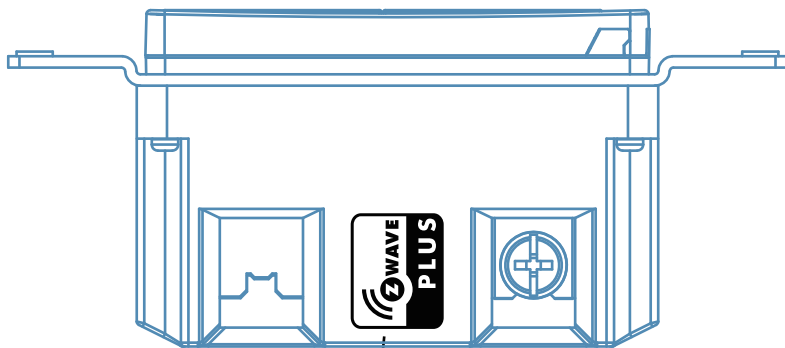

NOTES:

*** ARTWORK IS THE MASTER FOR COLOUR, FONT, SIZE & LOGO'S***

- 1. TEST FOR MARKINGS: REFER TO CQCS
- 2. LOCATION OF MARKING: POSITION AS SHOWN
- 3. FONT: ARIAL ROUNDED
- 4. TEXT HEIGHT: AS INDICATED
- 5. SQUARE D LOGO SIZE: 2.73MM(H)*13.79MM(L)  (Pantone Cool grey 6C)
- 6. MINIMUM SIZE:

Scale:
1.000

Technical Specification:

MARKING DETAIL Z-WAVE PLUS AUX SWITCH

Units of measure :
mm

Document Number:

Doc. Rev.
00

Sheet:
1/1

State:

Provisional

NOTES:

*** ARTWORK IS THE MASTER FOR COLOUR, FONT, SIZE & LOGO'S***

- 1. TEST FOR MARKINGS: REFER TO CQCS
- 2. LOCATION OF MARKING: POSITION AS SHOWN
- 3. FONT: ARIAL ROUNDED
- 4. TEXT HEIGHT: AS INDICATED
- 5. MINIMUM SIZE:

(Z-WAVE Logo Color: Black)

All Laser Marking

Scale:
1.000

Technical Specification:

MARKING DETAIL Z-WAVE PLUS AUX SWITCH

Units of measure :
mm

Document Number:

Doc. Rev.
00