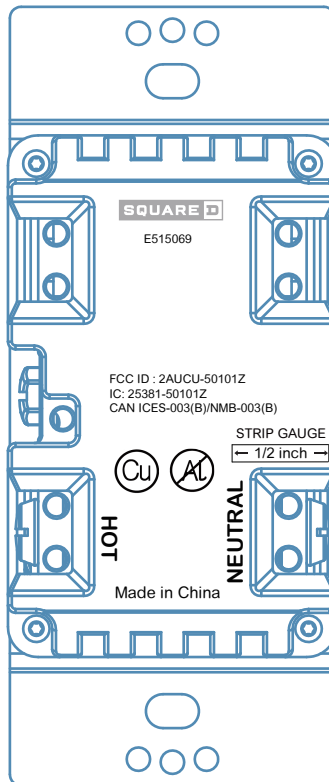

NOTES:

*** ARTWORK IS THE MASTER FOR COLOUR, FONT, SIZE & LOGO'S***

- 1. TEST FOR MARKINGS: REFER TO CQCS
- 2. LOCATION OF MARKING: POSITION AS SHOWN
- 3. FONT: ARIAL ROUNDED
- 4. TEXT HEIGHT: AS INDICATED
- 5. SQUARE D LOGO SIZE: 2.73MM(H)*13.79MM(L)  (Pantone Cool grey 6C)
- 6. MINIMUM SIZE:

All Laser Marking

Scale: 1.000

Technical Specification:

MARKING DETAIL Z-WAVE PLUS AUX SWITCH

Units of measure : mm

Document Number:

Doc. Rev. 00

Sheet: 1/1

State:

Provisional

NOTES:

*** ARTWORK IS THE MASTER FOR COLOUR, FONT, SIZE & LOGO'S***

- 1. TEST FOR MARKINGS: REFER TO CQCS
- 2. LOCATION OF MARKING: POSITION AS SHOWN
- 3. FONT: ARIAL ROUNDED
- 4. TEXT HEIGHT: AS INDICATED
- 5. MINIMUM SIZE:

(Z-WAVE Logo Color: Black)

All Laser Marking

Scale:
1.000

Technical Specification:

MARKING DETAIL Z-WAVE PLUS AUX SWITCH

Units of measure :
mm

Document Number:

Doc. Rev.
00