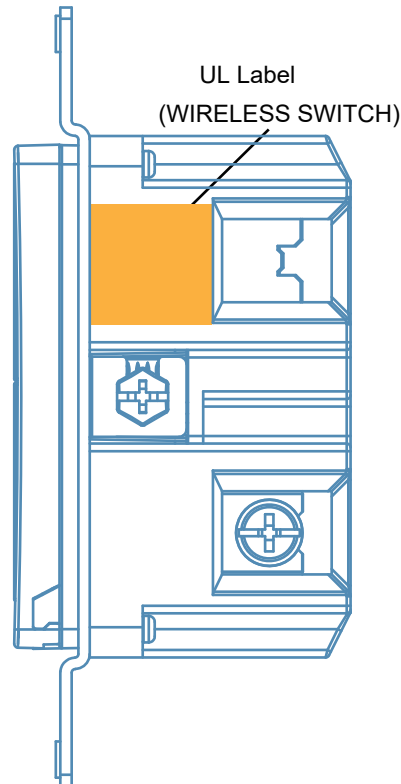

NOTES:

*** ARTWORK IS THE MASTER FOR COLOUR, FONT, SIZE & LOGO'S***

- 1. TEST FOR MARKINGS: REFER TO CQCS
- 2. LOCATION OF MARKING: POSITION AS SHOWN
- 3. FONT: ARIAL ROUNDED
- 4. TEXT HEIGHT: AS INDICATED
- 5. SQUARE D LOGO SIZE: 2.73MM(H)*13.79MM(L)  (Pantone Cool grey 6C)
- 6. MINIMUM SIZE:

All Laser Marking

Scale: 1.000

Technical Specification:

MARKING DETAIL Z-WAVE PLUS AUX SWITCH

Units of measure : mm

Document Number:

Doc. Rev. 00

Sheet: 1/1

State:

Provisional

NOTES:

*** ARTWORK IS THE MASTER FOR COLOUR, FONT, SIZE & LOGO'S***

- 1. TEST FOR MARKINGS: REFER TO CQCS
- 2. LOCATION OF MARKING: POSITION AS SHOWN
- 3. FONT: ARIAL ROUNDED
- 4. TEXT HEIGHT: AS INDICATED
- 5. MINIMUM SIZE:

(Z-WAVE Logo Color: Black)

All Laser Marking

Scale:
1.000

Technical Specification:

MARKING DETAIL Z-WAVE PLUS AUX SWITCH

Units of measure :
mm

Document Number:

Doc. Rev.
00