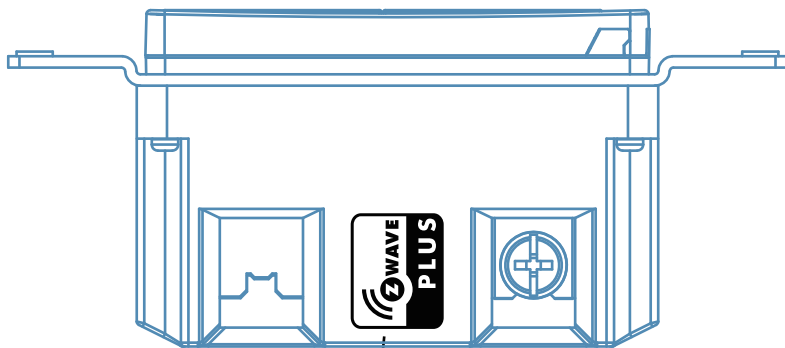

NOTES:

*** ARTWORK IS THE MASTER FOR COLOUR, FONT, SIZE & LOGO'S***

- 1. TEST FOR MARKINGS: REFER TO CQCS
- 2. LOCATION OF MARKING: POSITION AS SHOWN
- 3. FONT: ARIAL ROUNDED
- 4. TEXT HEIGHT: AS INDICATED
- 5. SQUARE D LOGO SIZE: 2.73MM(H)*13.79MM(L)  (Pantone Cool grey 6C)
- 6. MINIMUM SIZE:

All Laser Marking

Scale: 1.000

Technical Specification:

MARKING DETAIL Z-WAVE PLUS AUX SWITCH

Units of measure : mm

Document Number:

Doc. Rev. 00

Sheet: 1/1

(Z-WAVE Logo Color: Black)

All Laser Marking

Scale:
1.000

Technical Specification:

MARKING DETAIL Z-WAVE PLUS AUX SWITCH

Units of measure :
mm

Document Number:

Doc. Rev.
00