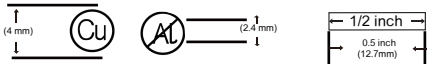

NOTES:

*** ARTWORK IS THE MASTER FOR COLOUR, FONT, SIZE & LOGO'S***

- 1. TEST FOR MARKINGS: REFER TO CQCS
- 2. LOCATION OF MARKING: POSITION AS SHOWN
- 3. FONT: ARIAL ROUNDED
- 4. TEXT HEIGHT: AS INDICATED
- 5. SQUARE D LOGO SIZE: 2.73MM(H)*13.79MM(L)  (Pantone Cool grey 6C)
- 6. MINIMUM SIZE:

All Laser Marking

Scale: 1.000

Technical Specification:

MARKING DETAIL Z-WAVE PLUS AUX SWITCH

Units of measure : mm

Document Number:

Doc. Rev. 00

Sheet: 1/1