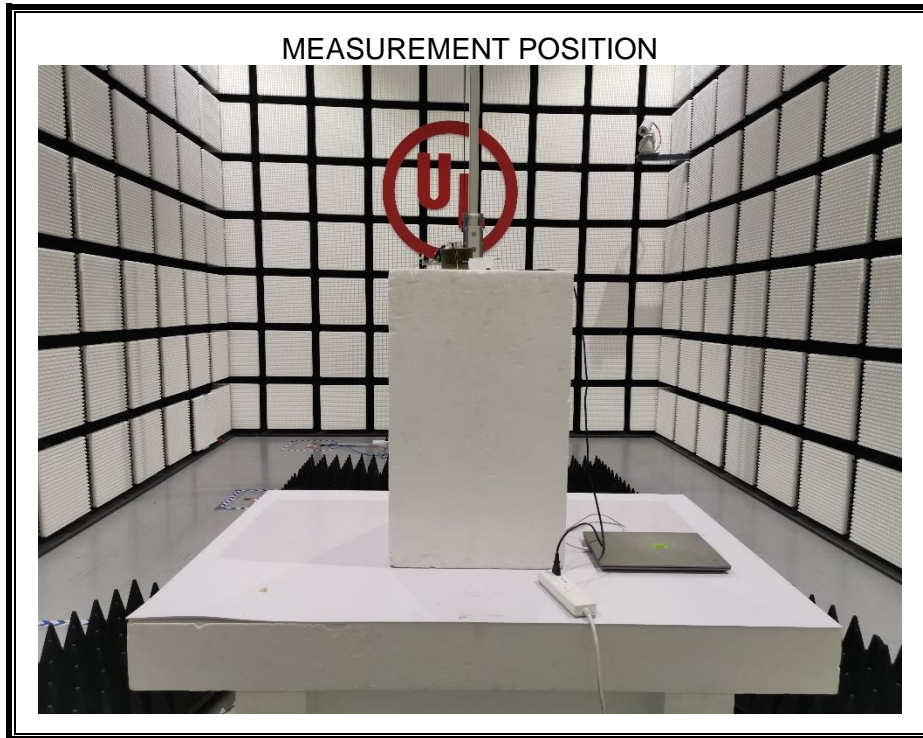

# **Setup Photographs**

RADIATED RF MEASUREMENT SETUP (ABOVE 1 GHz)

MEASUREMENT POSITION (Y axis)

MEASUREMENT POSITION (Z axis)

RADIATED RF MEASUREMENT SETUP (30MHz~1GHz)

RADIATED RF MEASUREMENT SETUP (Below 30MHz)

## POWERLINE CONDUCTED EMISSIONS MEASUREMENT SETUP