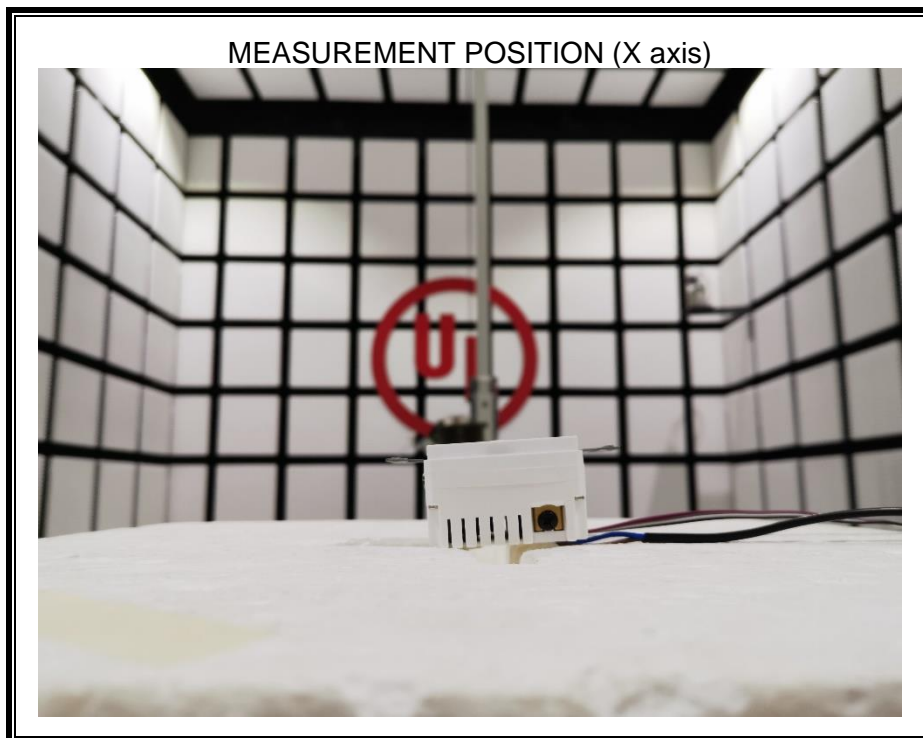

# **Setup Photographs**

RADIATED RF MEASUREMENT SETUP (ABOVE 1 GHz)

MEASUREMENT POSITION (Y axis)

MEASUREMENT POSITION (Z axis)

RADIATED RF MEASUREMENT SETUP (30MHz~1GHz)

RADIATED RF MEASUREMENT SETUP (Below 30MHz)

## POWERLINE CONDUCTED EMISSIONS MEASUREMENT SETUP