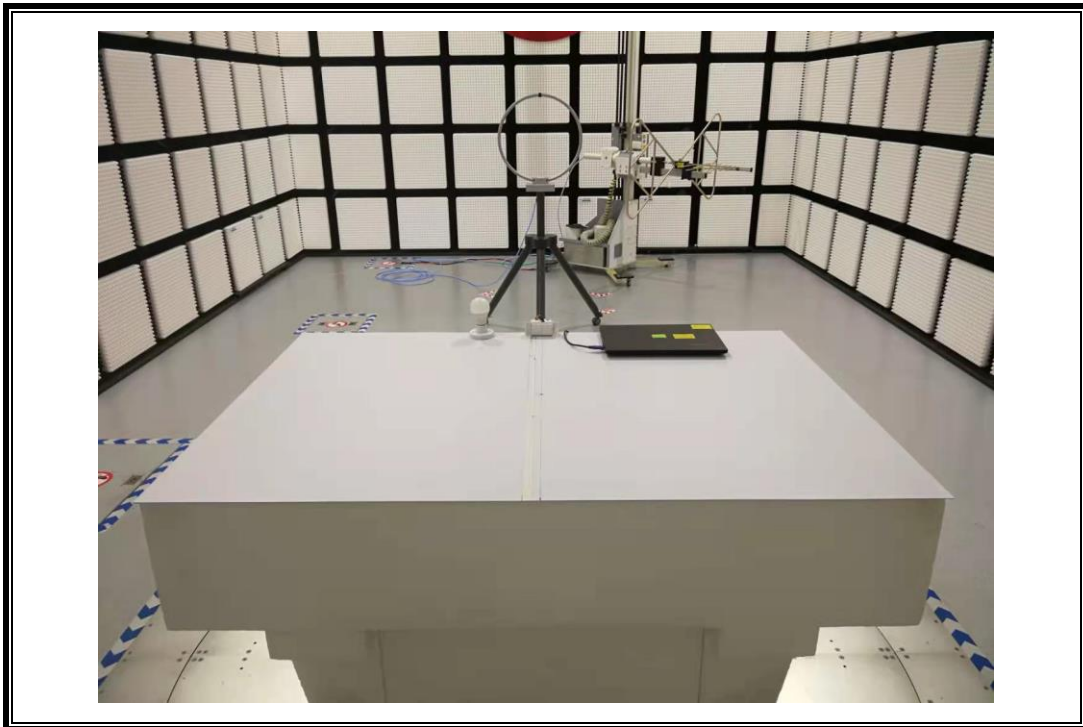

# **Setup Photographs**

RADIATED RF MEASUREMENT SETUP (30MHz ~ 1 GHz)

RADIATED RF MEASUREMENT SETUP (Below 30MHz)

RADIATED RF MEASUREMENT SETUP (Above 1G – X axis)

RADIATED RF MEASUREMENT SETUP (Above 1G – Y axis)

RADIATED RF MEASUREMENT SETUP (Above 1G – Z axis)

POWERLINE CONDUCTED EMISSIONS MEASUREMENT SETUP