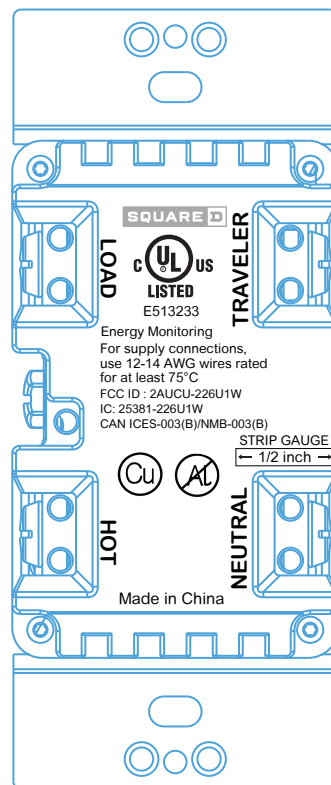

NOTES:

*** ARTWORK IS THE MASTER FOR COLOUR, FONT, SIZE & LOGO'S***

- 1. TEST FOR MARKINGS: REFER TO CQCS
- 2. LOCATION OF MARKING: POSITION AS SHOWN
- 3. FONT: ARIAL ROUNDED
- 4. TEXT HEIGHT: AS INDICATED
- 5. SQUARE D LOGO SIZE: 2.73MM(H)*13.79MM(L)  (Pantone Cool grey 6C)
- 6. MINIMUM SIZE:

All Laser Marking

Scale: 1.000

Technical Specification:

Units of measure : mm

MARKING DETAIL WI-FI DIMMER

Document Number:

Doc. Rev. 00

Sheet: 1/1