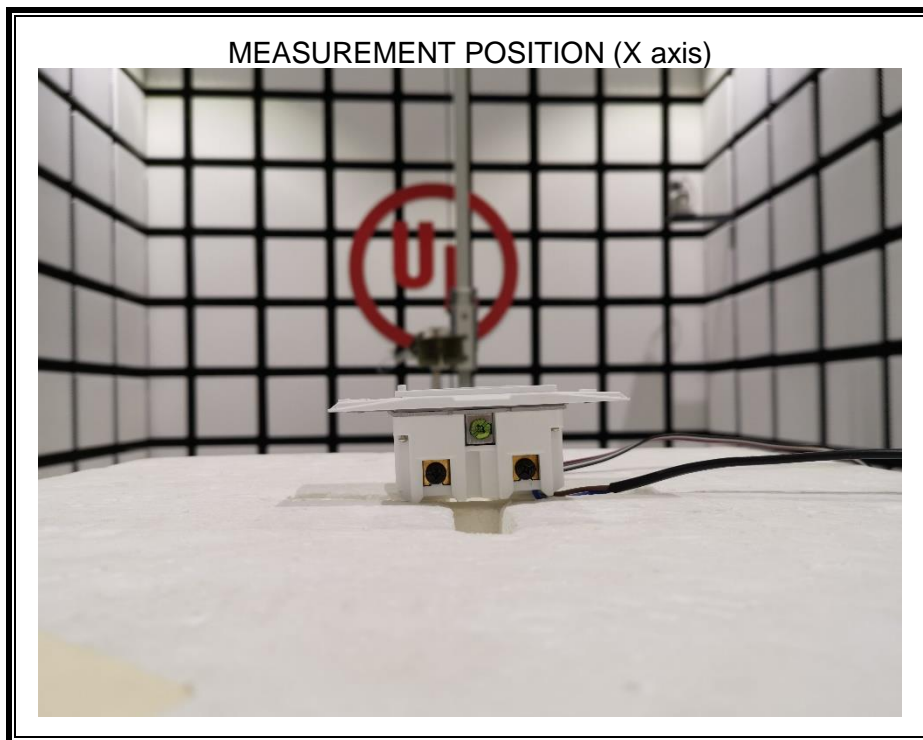

Appendix II

Setup Photographs

RADIATED RF MEASUREMENT SETUP (ABOVE 1 GHz)

MEASUREMENT POSITION (Y axis)

MEASUREMENT POSITION (Z axis)

RADIATED RF MEASUREMENT SETUP (30MHz~1GHz)

RADIATED RF MEASUREMENT SETUP (Below 30MHz)

POWERLINE CONDUCTED EMISSIONS MEASUREMENT SETUP