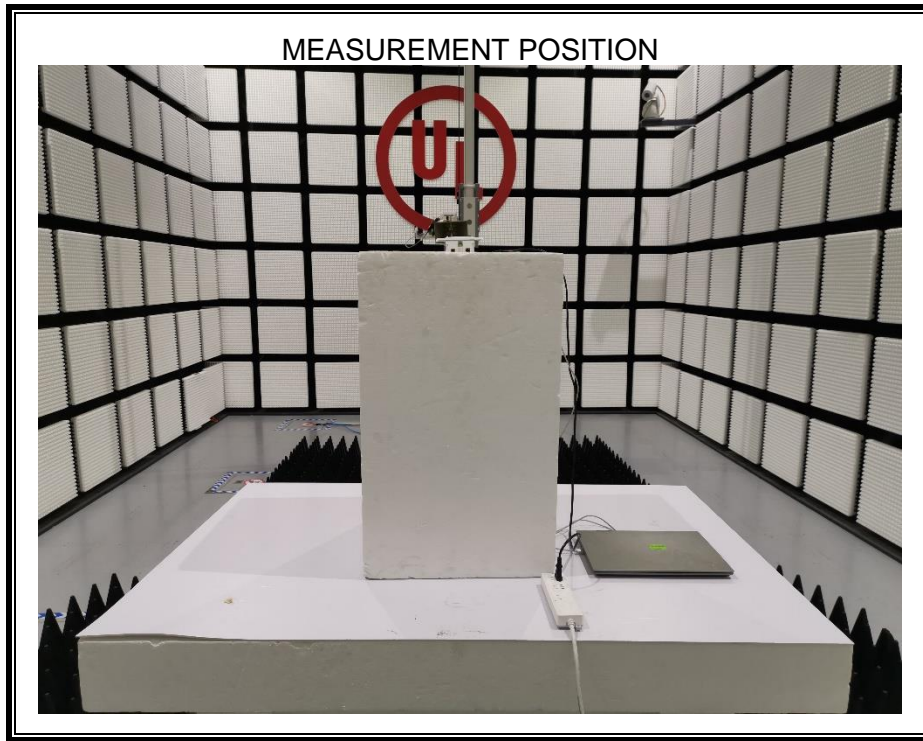

Appendix II

Setup Photographs

RADIATED RF MEASUREMENT SETUP (ABOVE 1 GHz)

MEASUREMENT POSITION (Y axis)

MEASUREMENT POSITION (Z axis)

RADIATED RF MEASUREMENT SETUP (30MHz~1GHz)

RADIATED RF MEASUREMENT SETUP (Below 30MHz)

POWERLINE CONDUCTED EMISSIONS MEASUREMENT SETUP