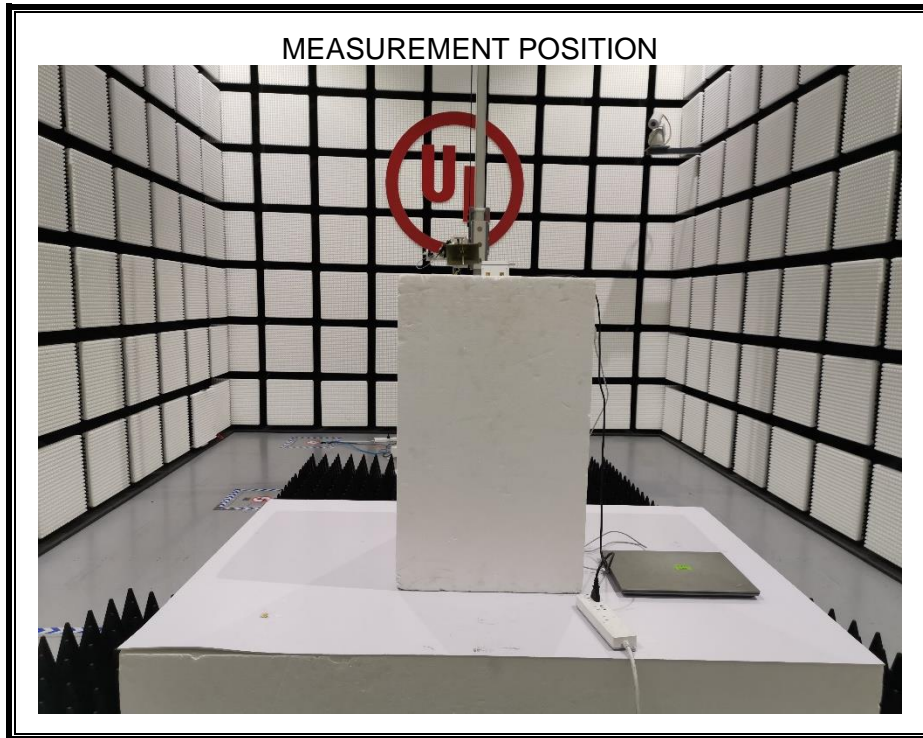

Appendix II

Setup Photographs

RADIATED RF MEASUREMENT SETUP (ABOVE 1 GHz)

MEASUREMENT POSITION (Y axis)

MEASUREMENT POSITION (Z axis)

RADIATED RF MEASUREMENT SETUP (30MHz~1GHz)

RADIATED RF MEASUREMENT SETUP (Below 30MHz)

POWERLINE CONDUCTED EMISSIONS MEASUREMENT SETUP