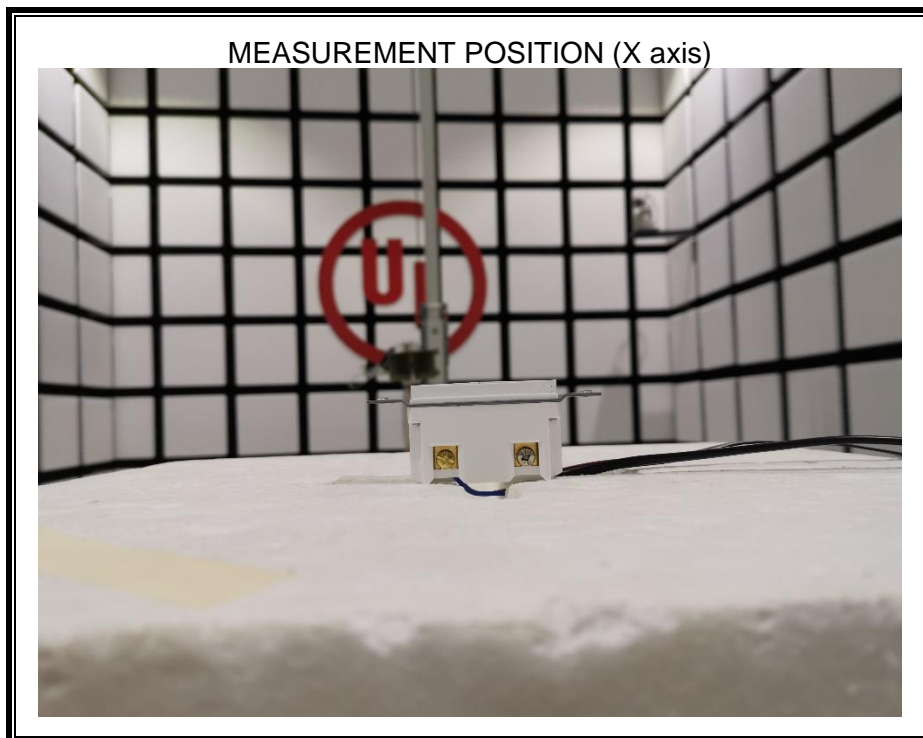

Appendix II

Setup Photographs

RADIATED RF MEASUREMENT SETUP (ABOVE 1 GHz)

MEASUREMENT POSITION (Y axis)

MEASUREMENT POSITION (Z axis)

RADIATED RF MEASUREMENT SETUP (30MHz~1GHz)

RADIATED RF MEASUREMENT SETUP (Below 30MHz)

POWERLINE CONDUCTED EMISSIONS MEASUREMENT SETUP