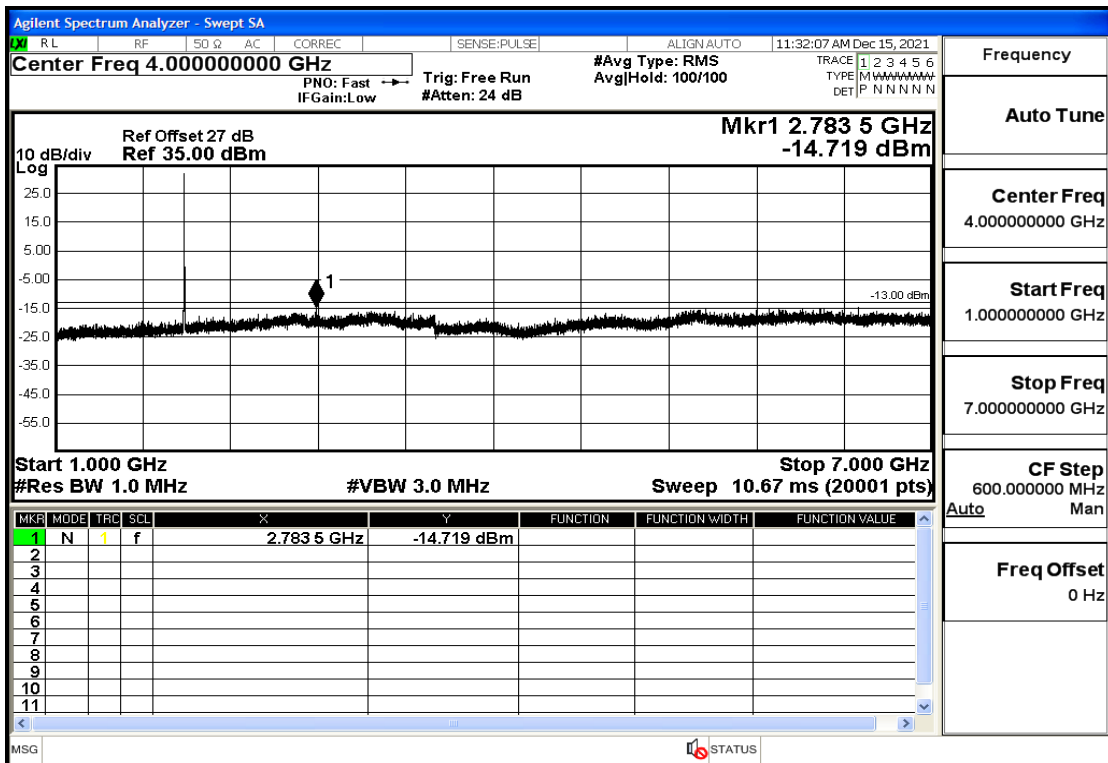

OB25-3-1882.5-QPSK-15#LOW@1GHz-7GHz@Margin Low!