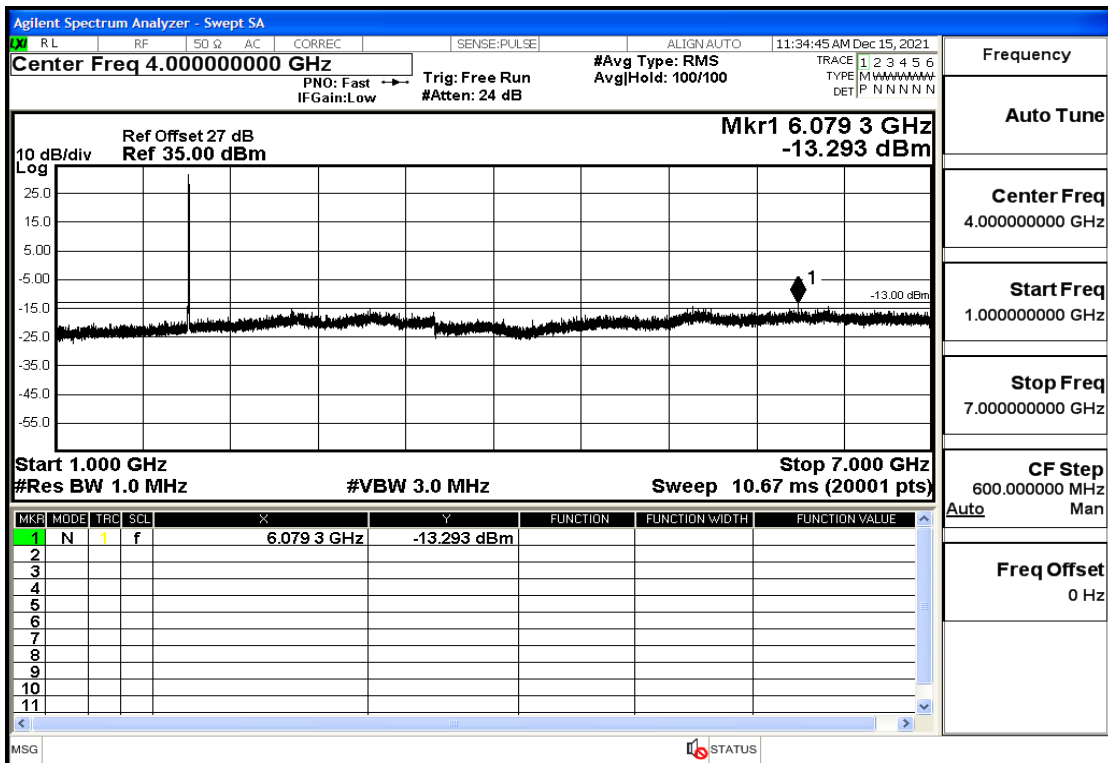

OB25-3-1913.5-QPSK-15#LOW@1GHz-7GHz@Margin Low!