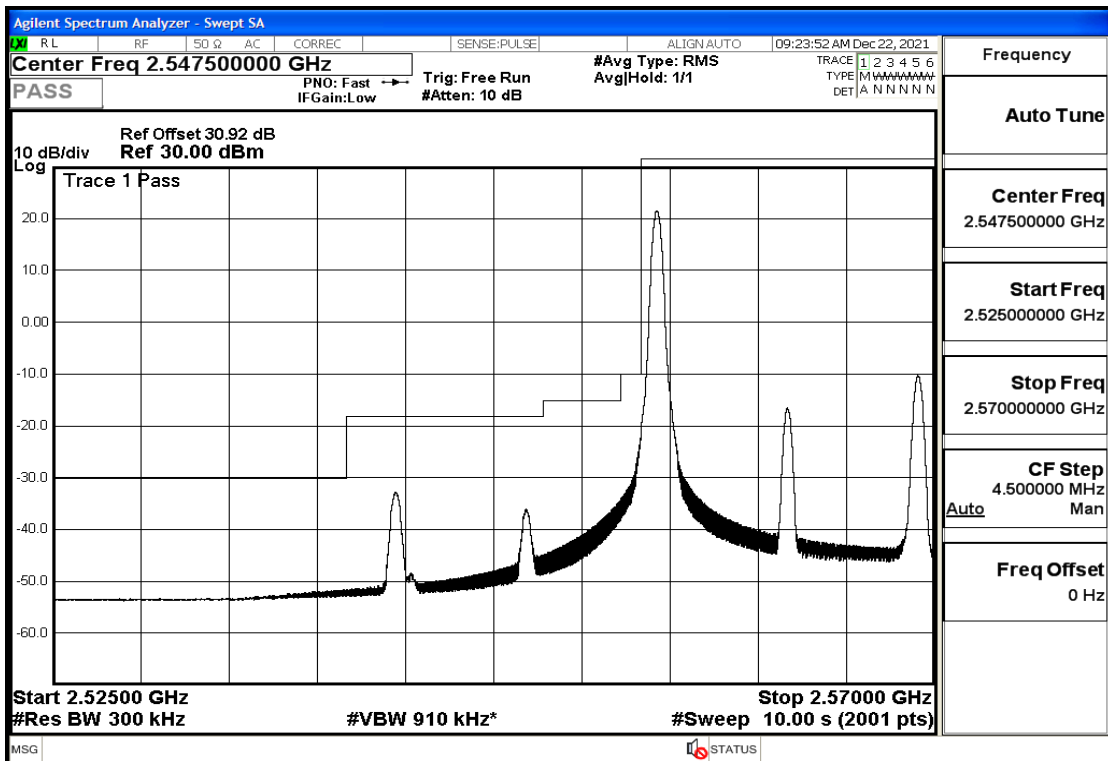

Band41-15-2562.5-16QAM-1#LOW@Pass