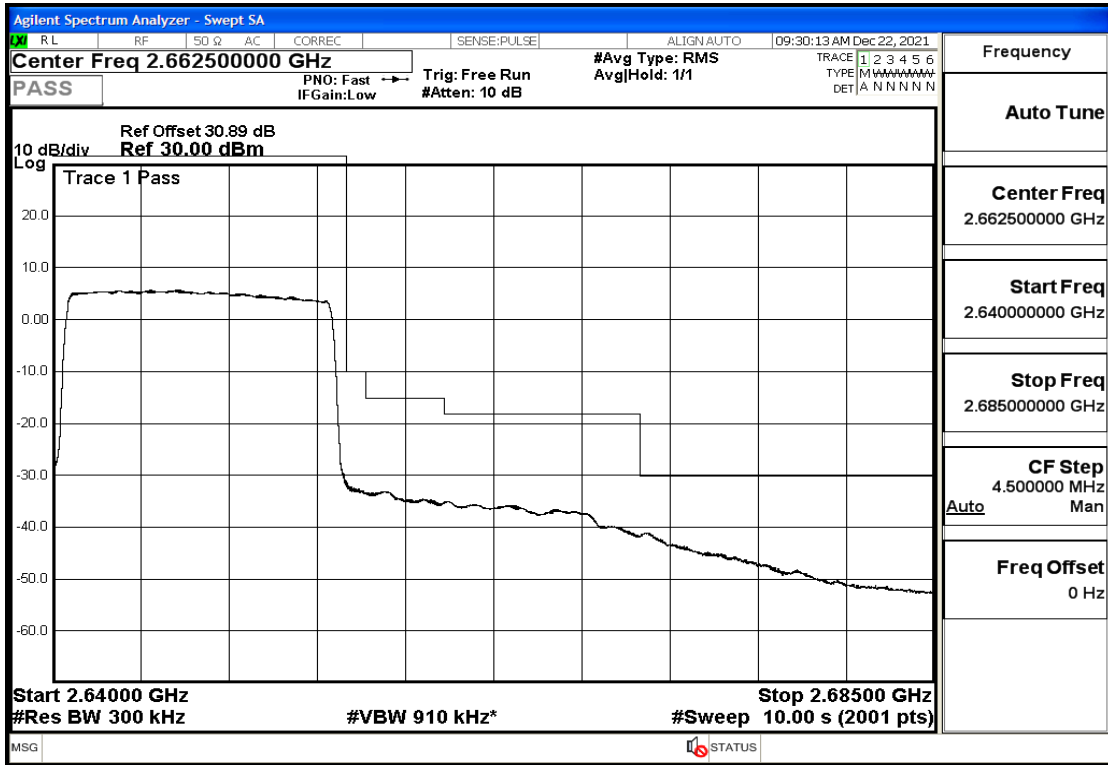

Band41-15-2647.5-16QAM-75#LOW@Pass