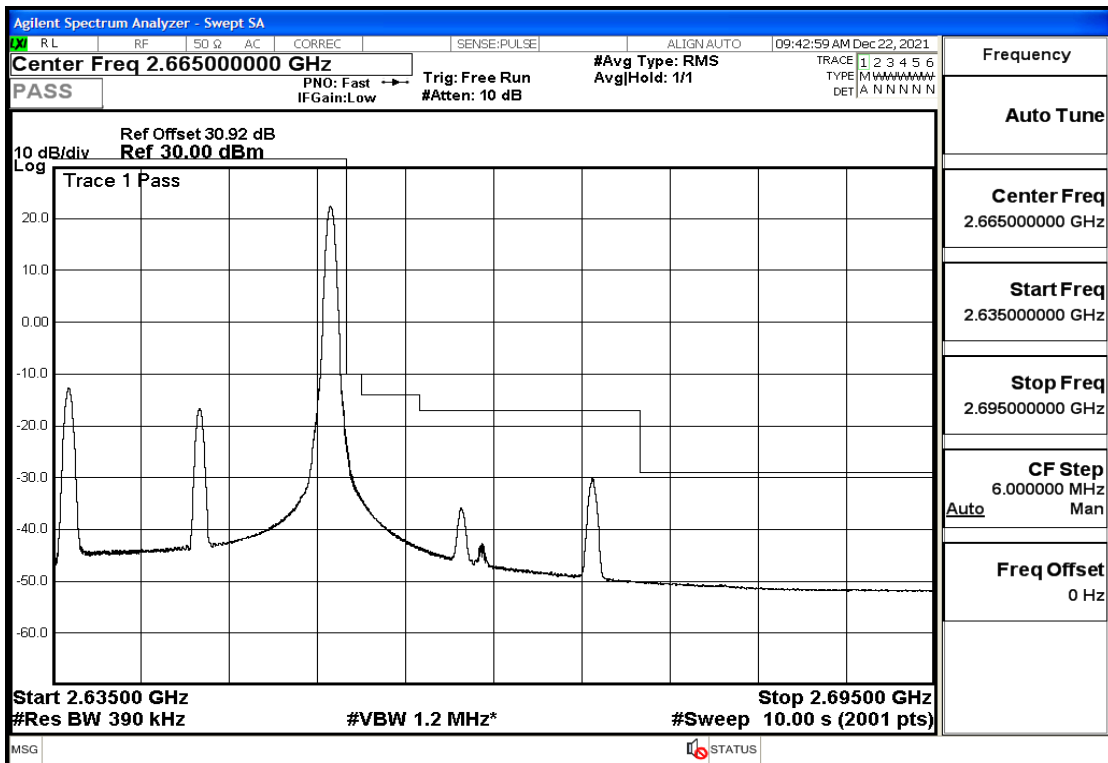

Band41-20-2645-QPSK-100#LOW@Pass

Band41-20-2645-QPSK-1#HIGH@Pass

Band41-20-2645-16QAM-100#LOW@Pass

Band41-20-2645-16QAM-1#HIGH@Pass

Conducted Spurious Emission

Band	Bandwidth(MHz)	UL Frequency(MHz)	Modulation	RB Size	RB Offset	Test Condition	Transmitter Spurious Emission(Pass/Fail)
OB41	5	2557.5	QPSK	25	LOW	30mHz-1GHz	Pass
OB41	5	2557.5	QPSK	25	LOW	1GHz-7GHz	Pass
OB41	5	2557.5	QPSK	25	LOW	7GHz-13.6GHz	Pass
OB41	5	2557.5	QPSK	25	LOW	13.6GHz-26.5GHz	Pass
OB41	5	2593	QPSK	25	LOW	30mHz-1GHz	Pass
OB41	5	2593	QPSK	25	LOW	1GHz-7GHz	Pass
OB41	5	2593	QPSK	25	LOW	7GHz-13.6GHz	Pass
OB41	5	2593	QPSK	25	LOW	13.6GHz-26.5GHz	Pass
OB41	5	2652.5	QPSK	25	LOW	30mHz-1GHz	Pass
OB41	5	2652.5	QPSK	25	LOW	1GHz-7GHz	Pass
OB41	5	2652.5	QPSK	25	LOW	7GHz-13.6GHz	Pass
OB41	5	2652.5	QPSK	25	LOW	13.6GHz-26.5GHz	Pass
OB41	10	2560	QPSK	50	LOW	30mHz-1GHz	Pass
OB41	10	2560	QPSK	50	LOW	1GHz-7GHz	Pass
OB41	10	2560	QPSK	50	LOW	7GHz-13.6GHz	Pass
OB41	10	2560	QPSK	50	LOW	13.6GHz-26.5GHz	Pass
OB41	10	2593	QPSK	50	LOW	30mHz-1GHz	Pass
OB41	10	2593	QPSK	50	LOW	1GHz-7GHz	Pass
OB41	10	2593	QPSK	50	LOW	7GHz-13.6GHz	Pass
OB41	10	2593	QPSK	50	LOW	13.6GHz-26.5GHz	Pass
OB41	10	2650	QPSK	50	LOW	30mHz-1GHz	Pass
OB41	10	2650	QPSK	50	LOW	1GHz-7GHz	Pass
OB41	10	2650	QPSK	50	LOW	7GHz-13.6GHz	Pass
OB41	10	2650	QPSK	50	LOW	13.6GHz-26.5GHz	Pass
OB41	15	2562.5	QPSK	75	LOW	30mHz-1GHz	Pass
OB41	15	2562.5	QPSK	75	LOW	1GHz-7GHz	Pass
OB41	15	2562.5	QPSK	75	LOW	7GHz-13.6GHz	Pass
OB41	15	2562.5	QPSK	75	LOW	13.6GHz-26.5GHz	Pass
OB41	15	2593	QPSK	75	LOW	30mHz-1GHz	Pass
OB41	15	2593	QPSK	75	LOW	1GHz-7GHz	Pass
OB41	15	2593	QPSK	75	LOW	7GHz-13.6GHz	Pass
OB41	15	2593	QPSK	75	LOW	13.6GHz-26.5GHz	Pass
OB41	15	2647.5	QPSK	75	LOW	30mHz-1GHz	Pass
OB41	15	2647.5	QPSK	75	LOW	1GHz-7GHz	Pass
OB41	15	2647.5	QPSK	75	LOW	7GHz-13.6GHz	Pass
OB41	15	2647.5	QPSK	75	LOW	13.6GHz-26.5GHz	Pass
OB41	20	2565	QPSK	100	LOW	30mHz-1GHz	Pass
OB41	20	2565	QPSK	100	LOW	1GHz-7GHz	Pass
OB41	20	2565	QPSK	100	LOW	7GHz-13.6GHz	Pass
OB41	20	2565	QPSK	100	LOW	13.6GHz-26.5GHz	Pass