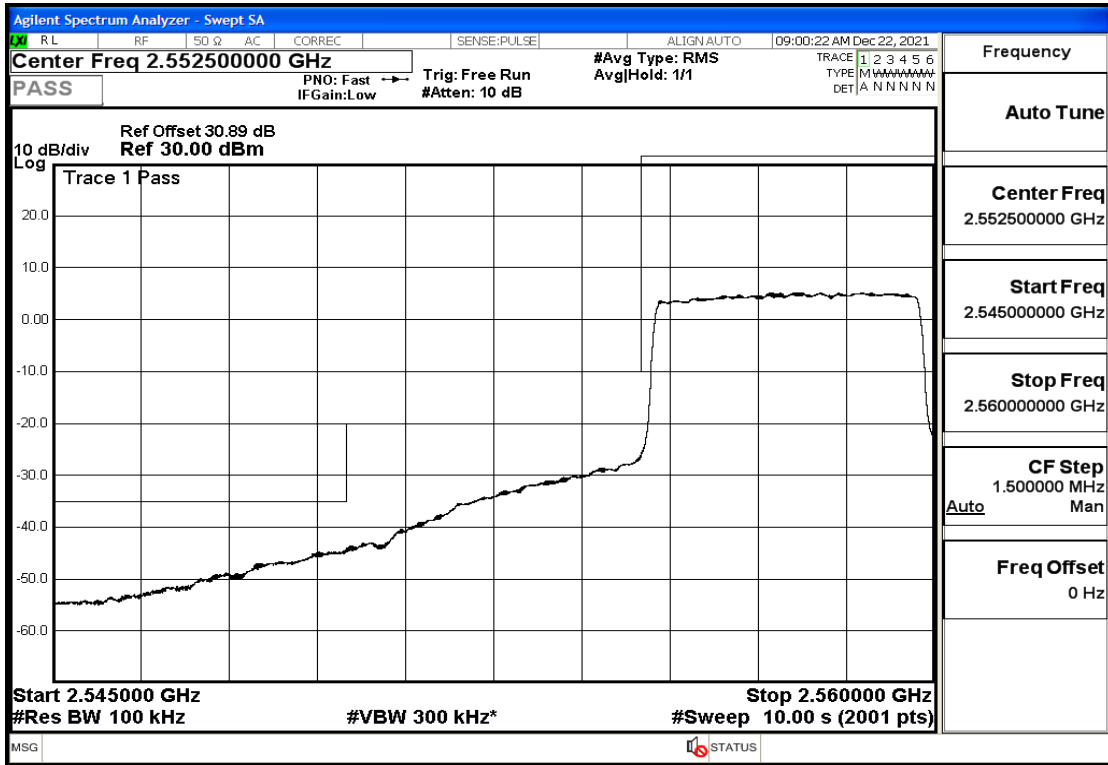

Band41-5-2557.5-16QAM-25#LOW@Pass