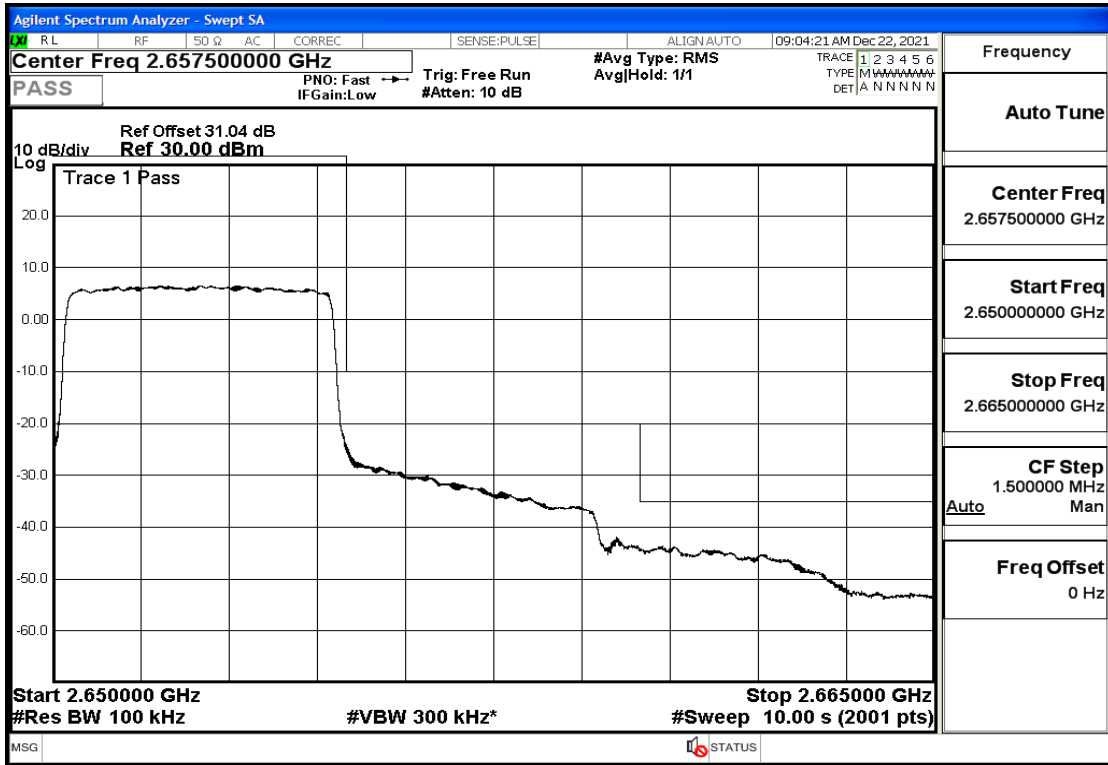

Band41-5-2652.5-QPSK-25#LOW@Pass