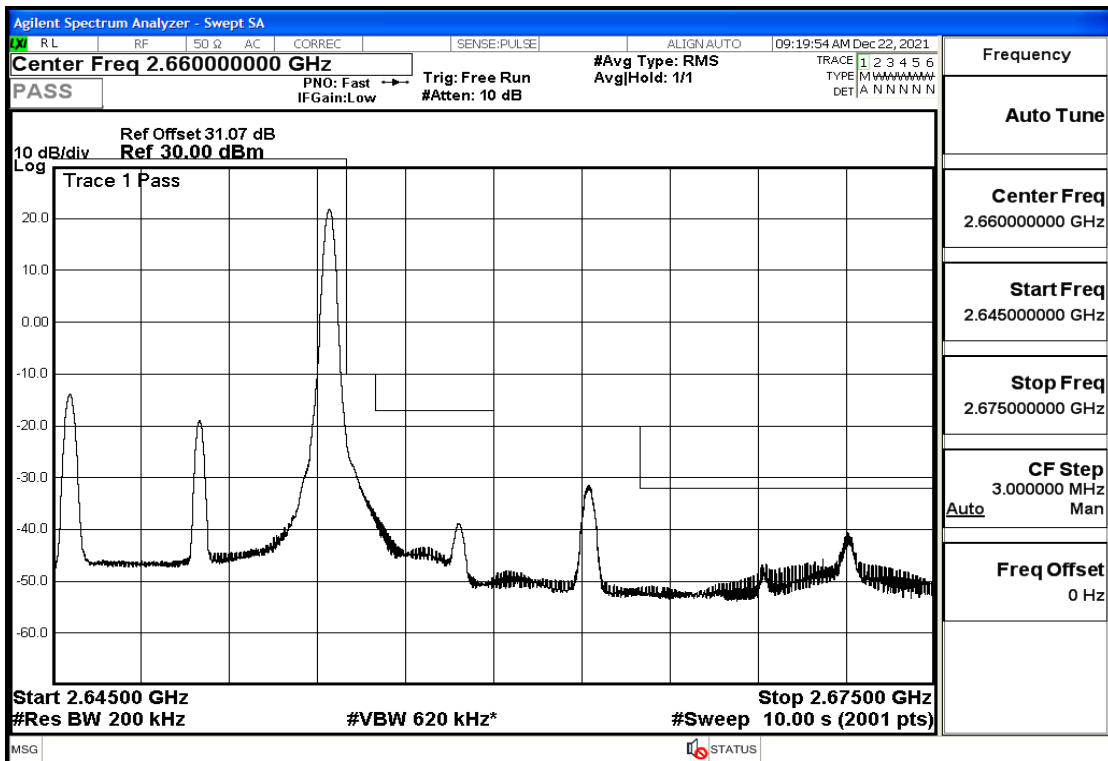

Band41-10-2650-16QAM-1#HIGH@Pass