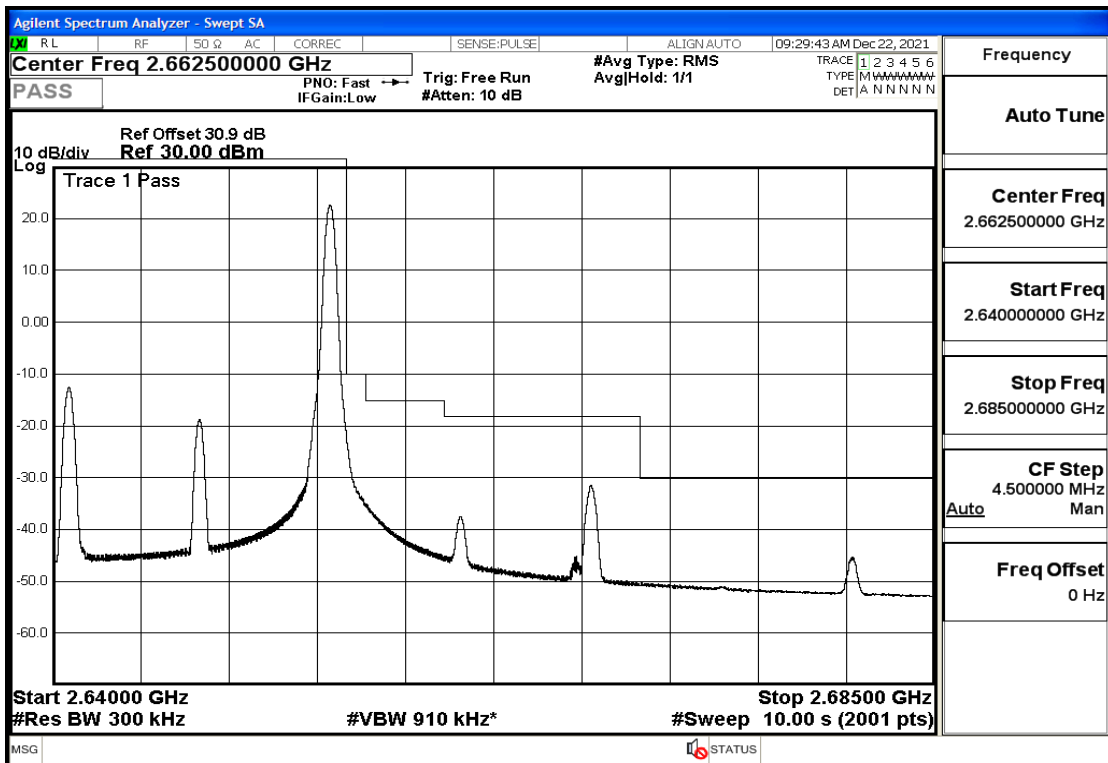

Band41-15-2647.5-QPSK-1#HIGH@Pass