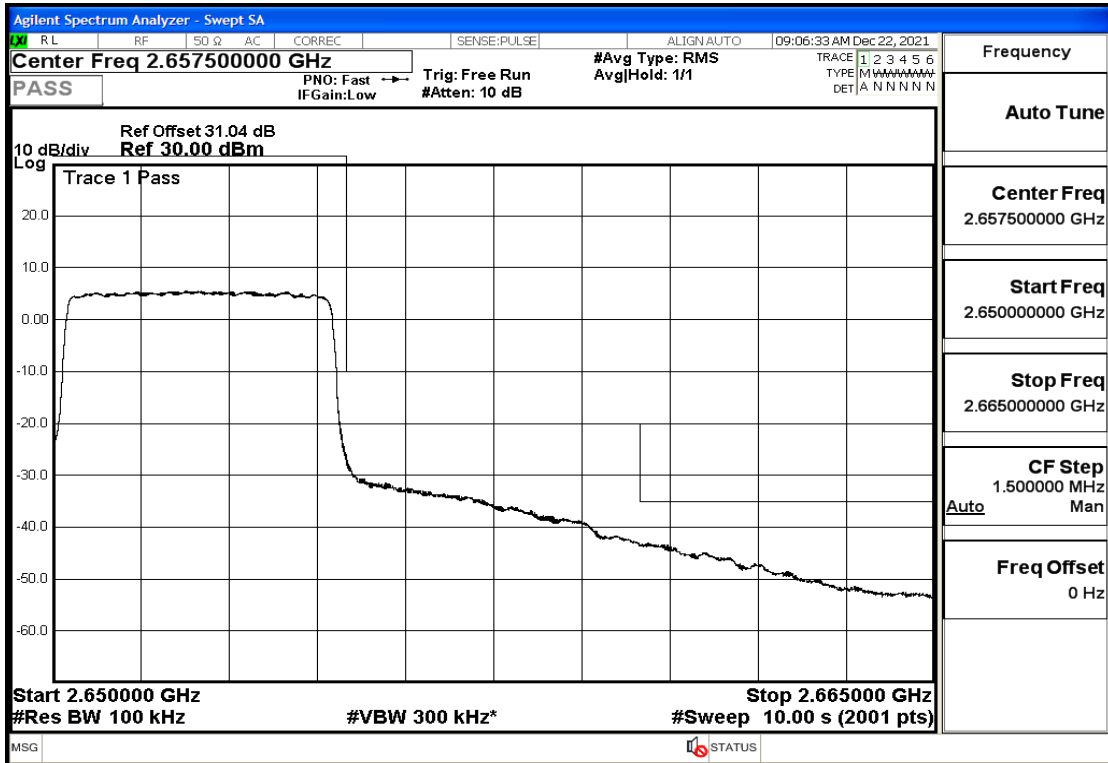

Band41-5-2652.5-16QAM-25#LOW@Pass