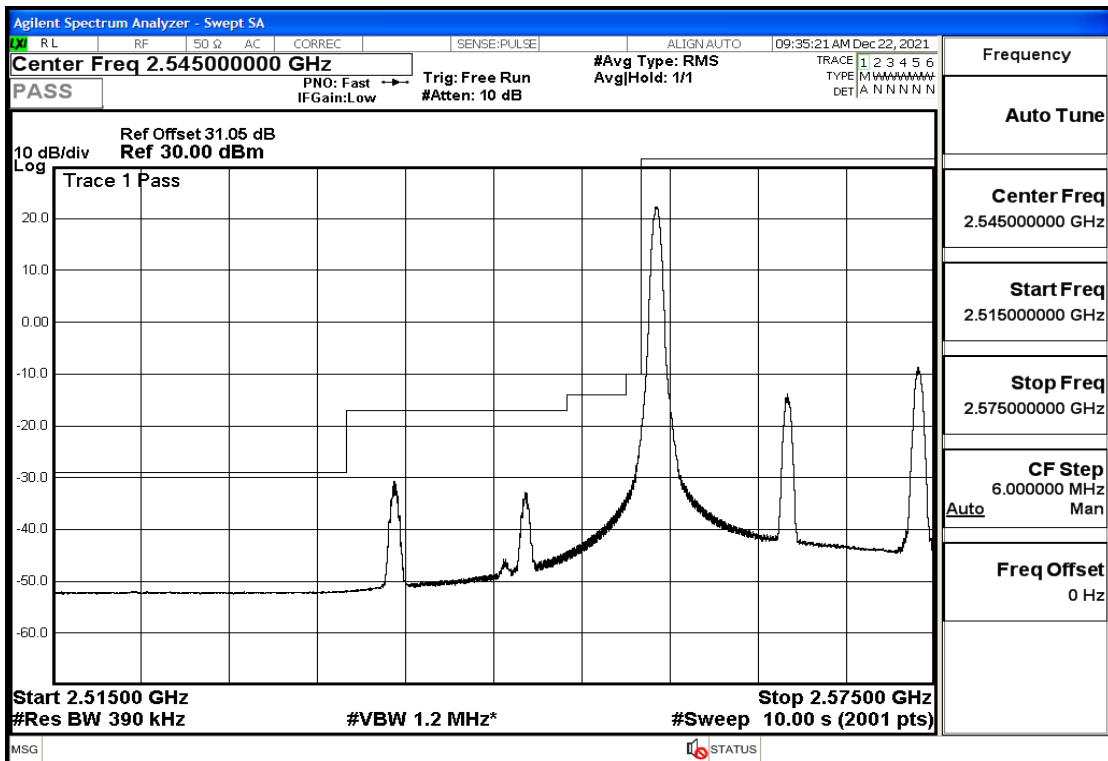

Band41-20-2565-16QAM-1#LOW@Pass