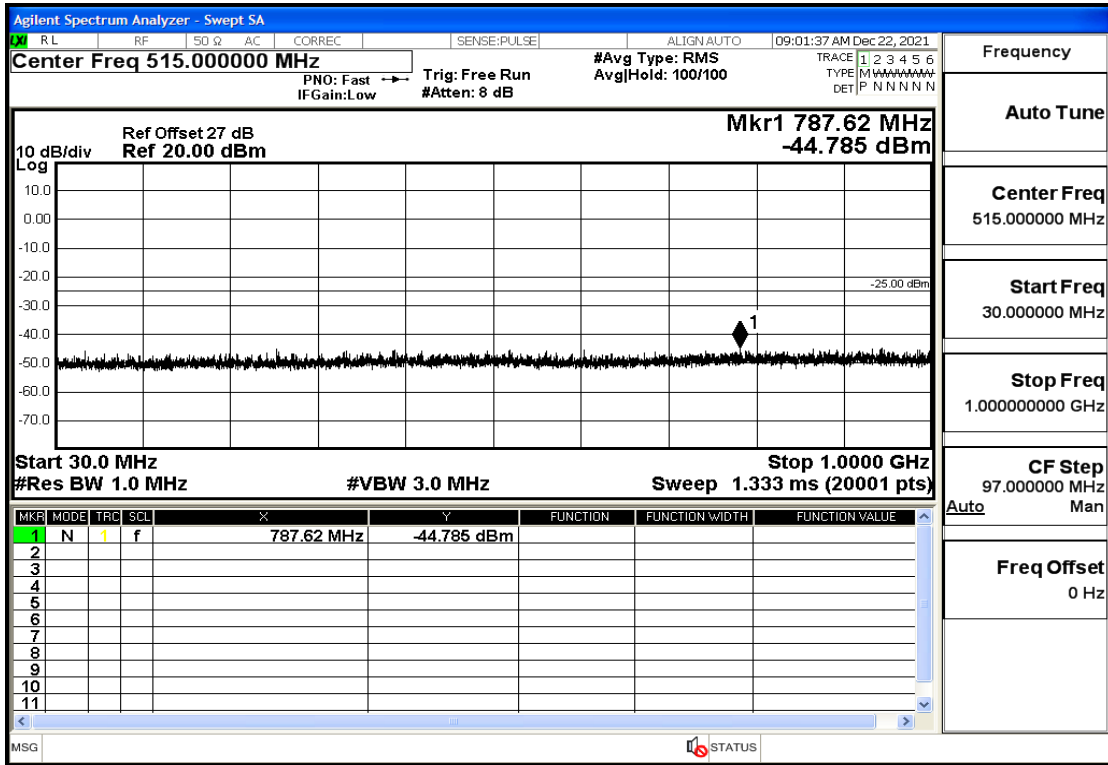

OB41-5-2593-QPSK-25#LOW@30mHz-1GHz@Pass