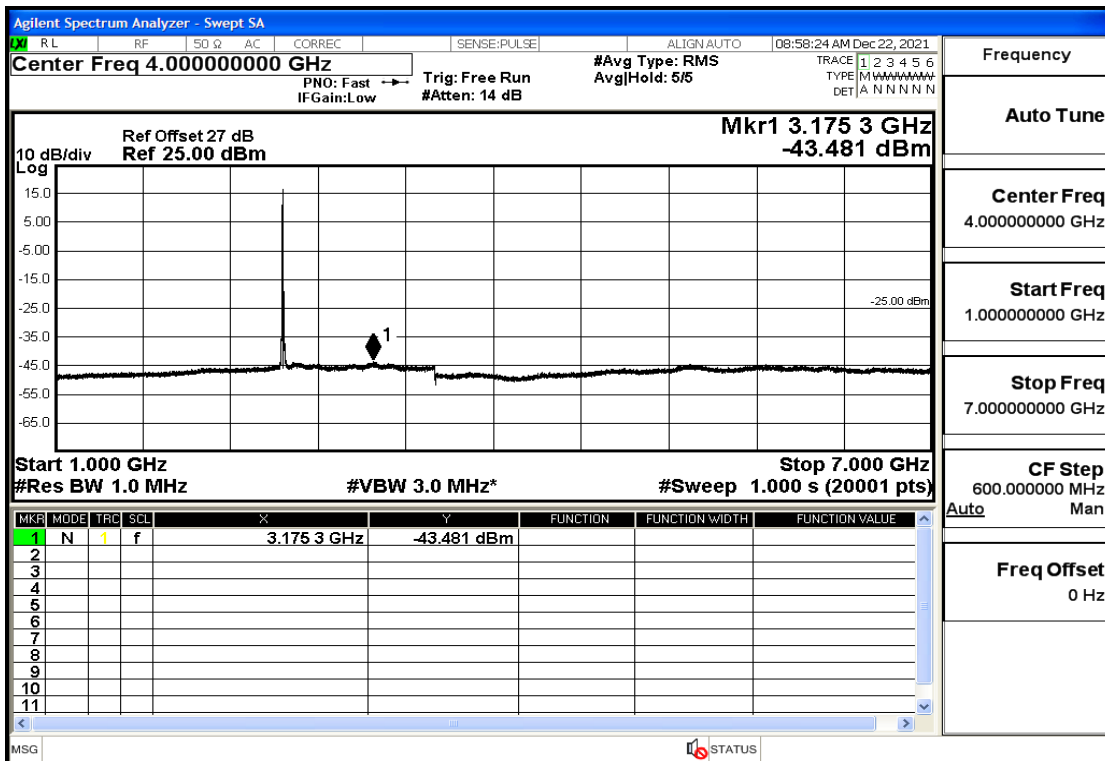

OB41-5-2557.5-QPSK-25#LOW@1GHz-7GHz@Pass