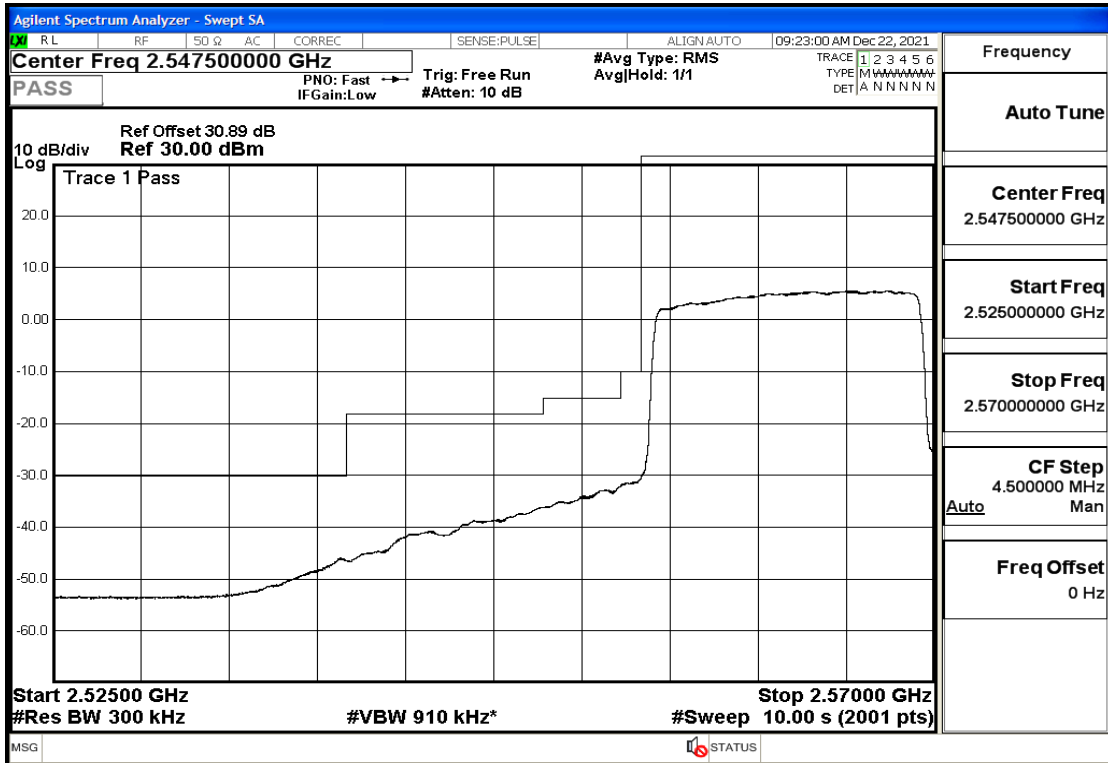

Band41-15-2562.5-16QAM-75#LOW@Pass