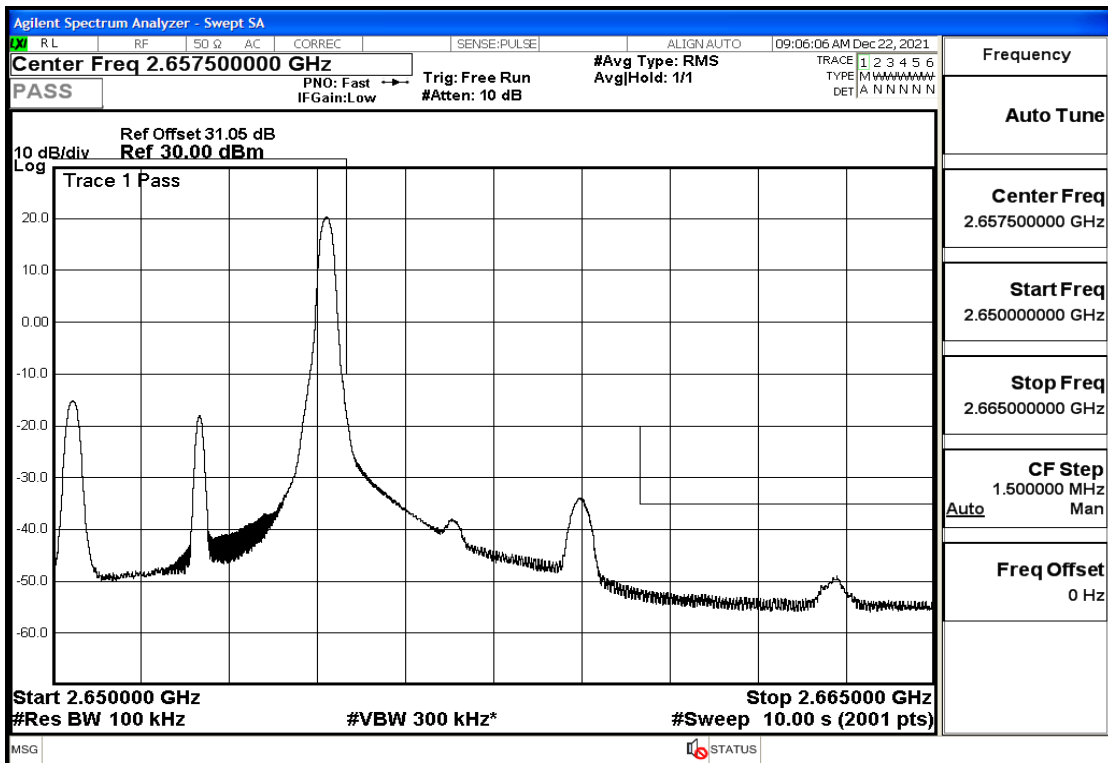

Band41-5-2652.5-QPSK-1#HIGH@Pass