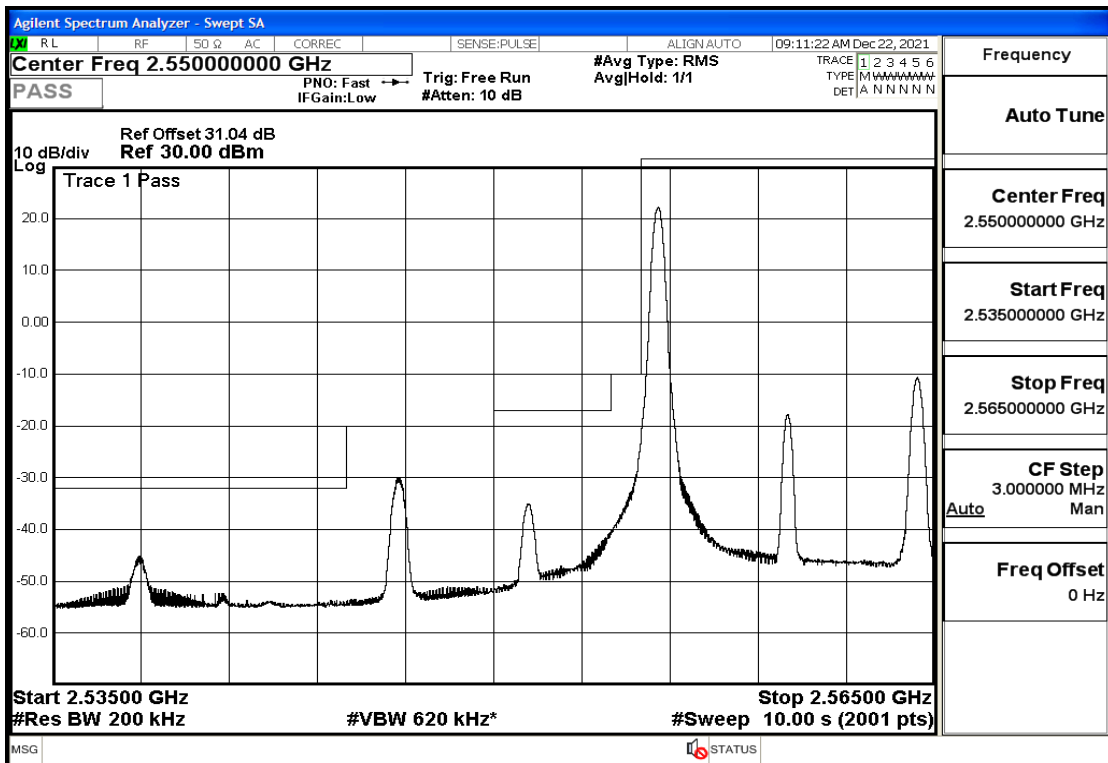

Band41-10-2560-QPSK-1#LOW@Pass