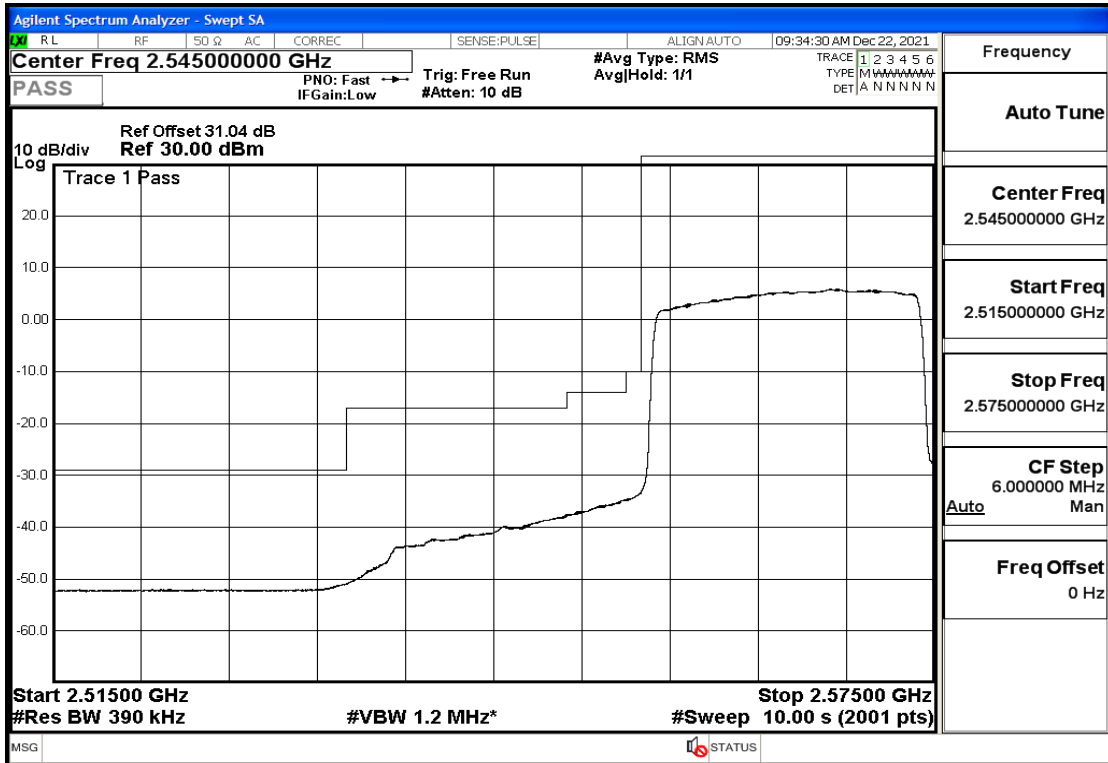

Band41-20-2565-16QAM-100#LOW@Pass