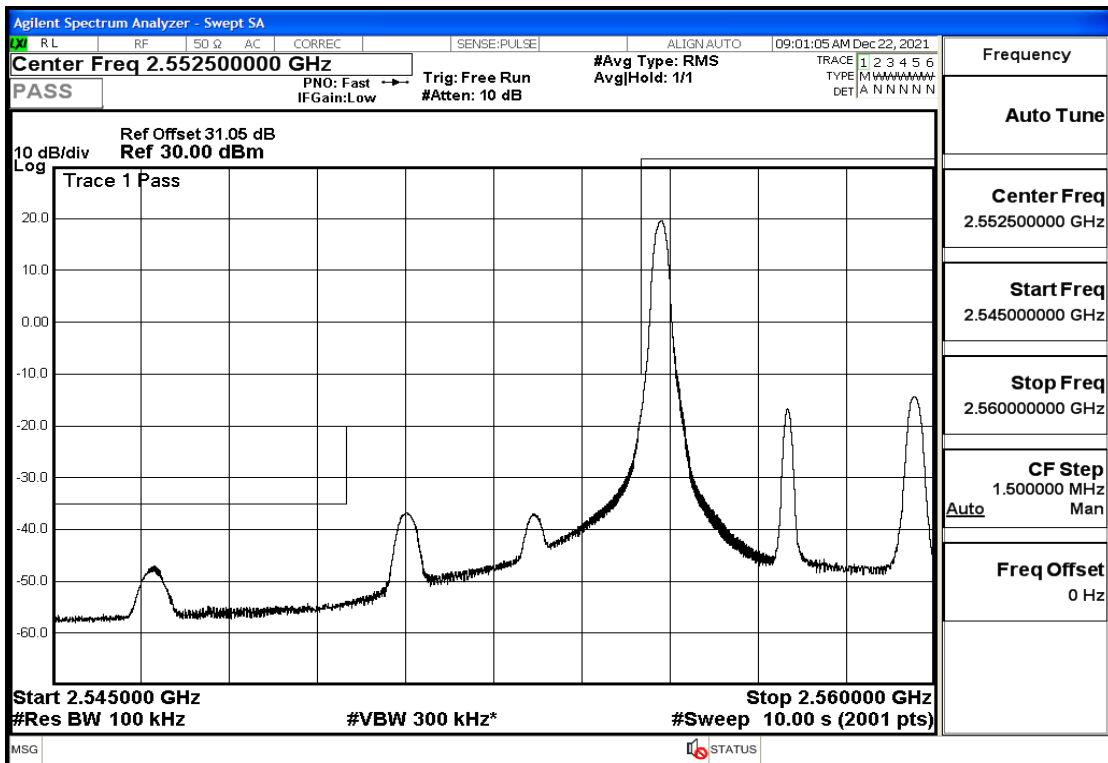

Band41-5-2557.5-16QAM-1#LOW@Pass