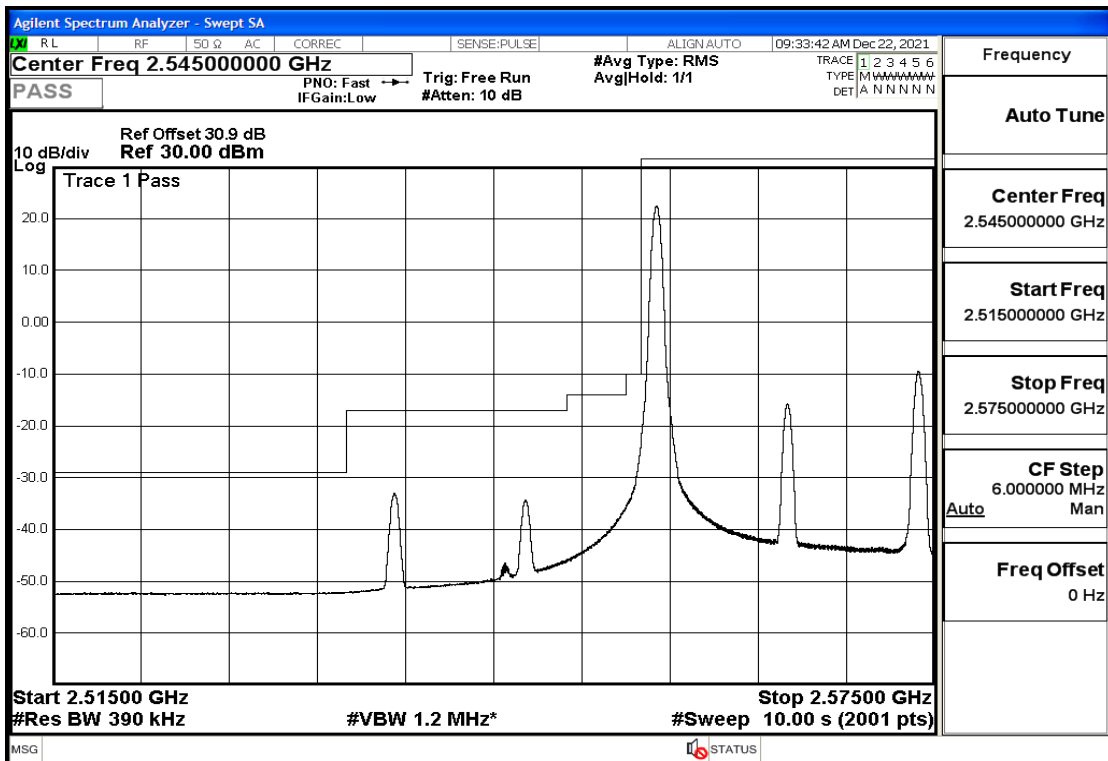

Band41-20-2565-QPSK-1#LOW@Pass