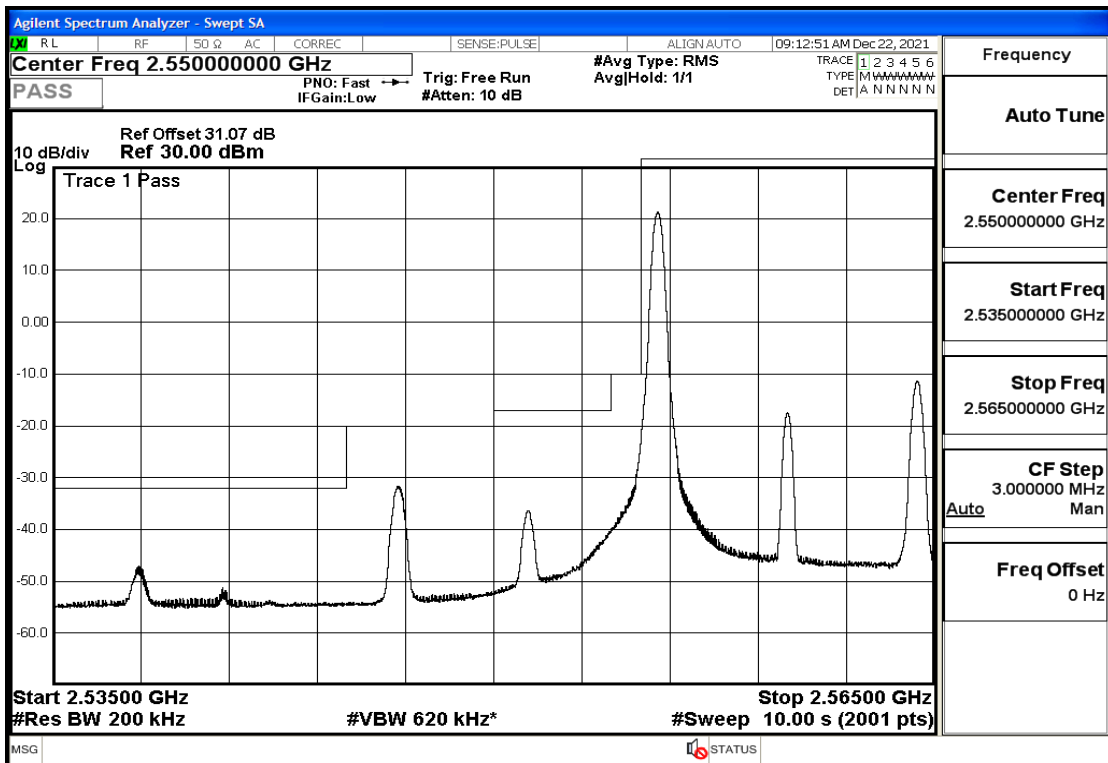

Band41-10-2560-16QAM-1#LOW@Pass