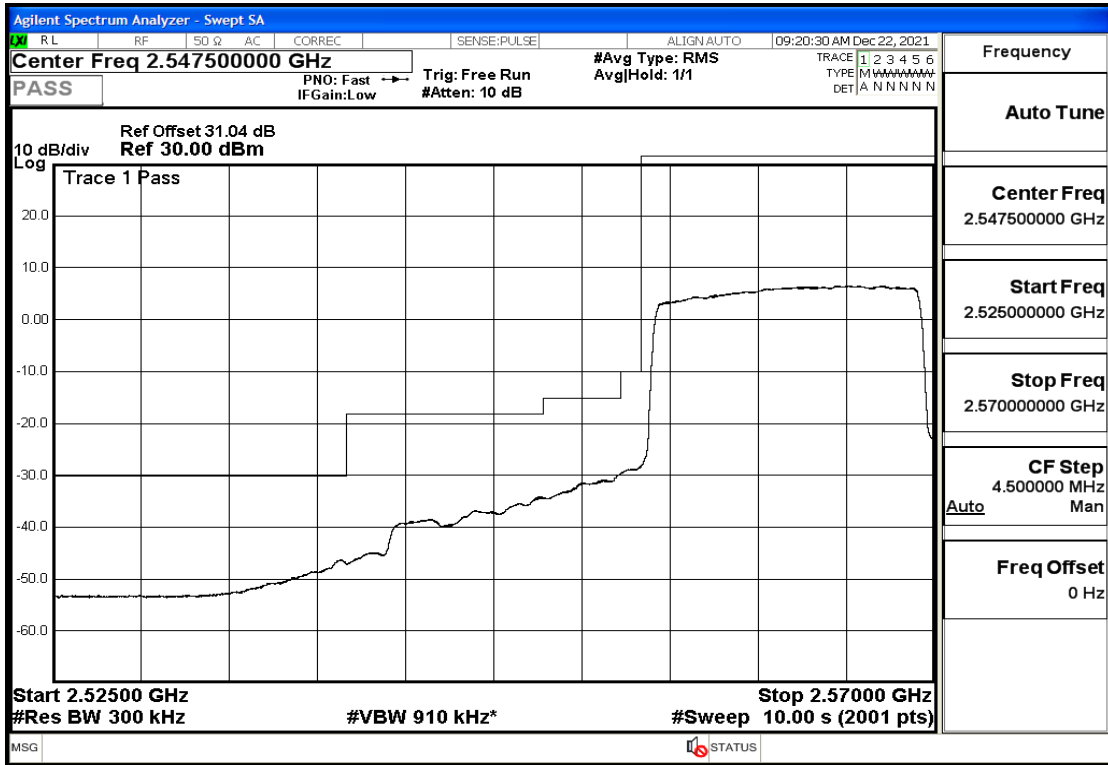

Band41-15-2562.5-QPSK-75#LOW@Pass