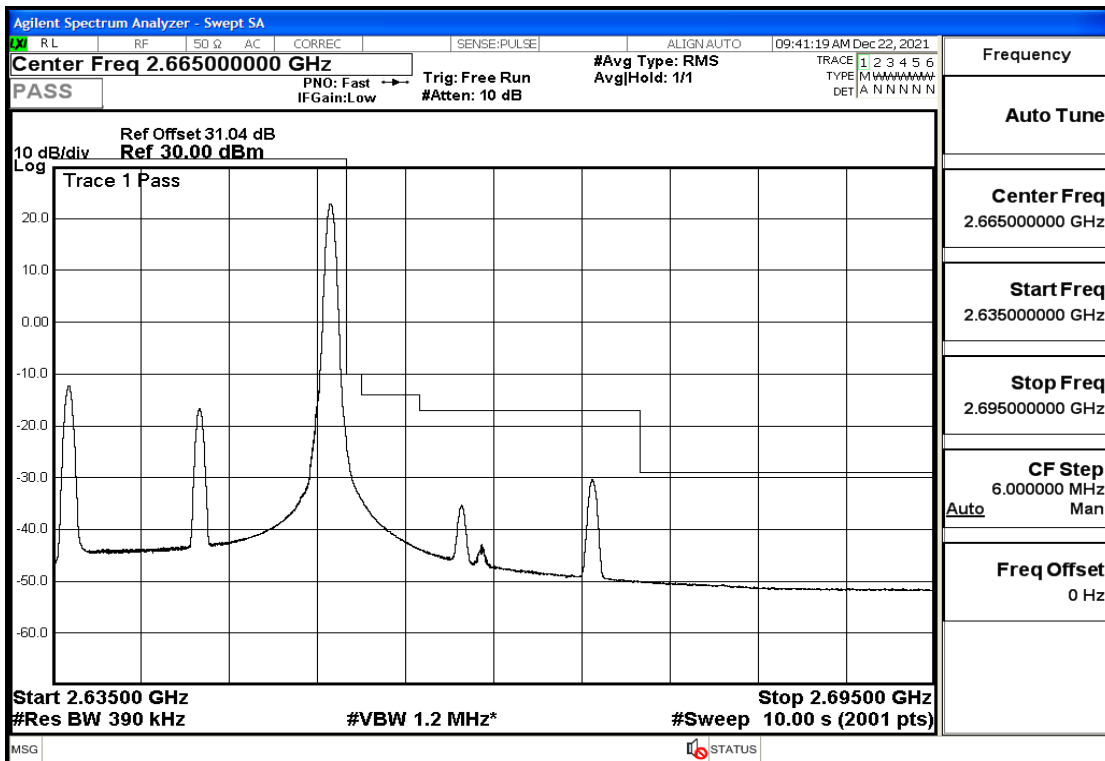

Band41-20-2645-QPSK-1#HIGH@Pass