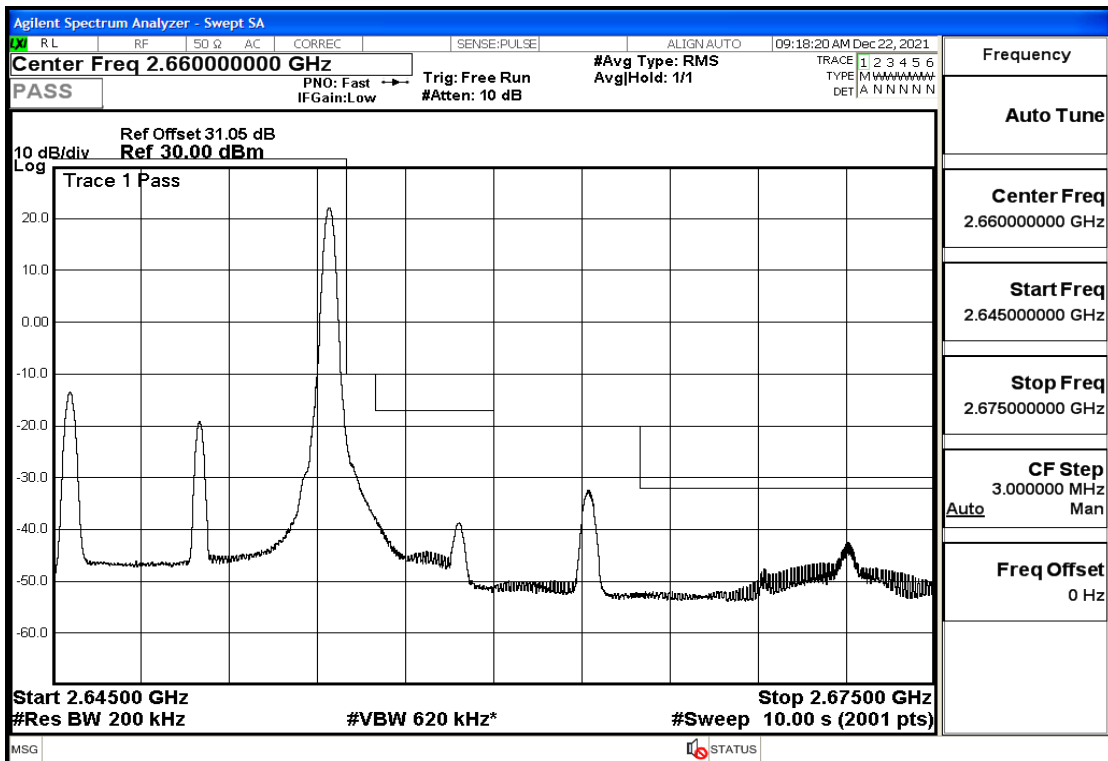

Band41-10-2650-QPSK-1#HIGH@Pass