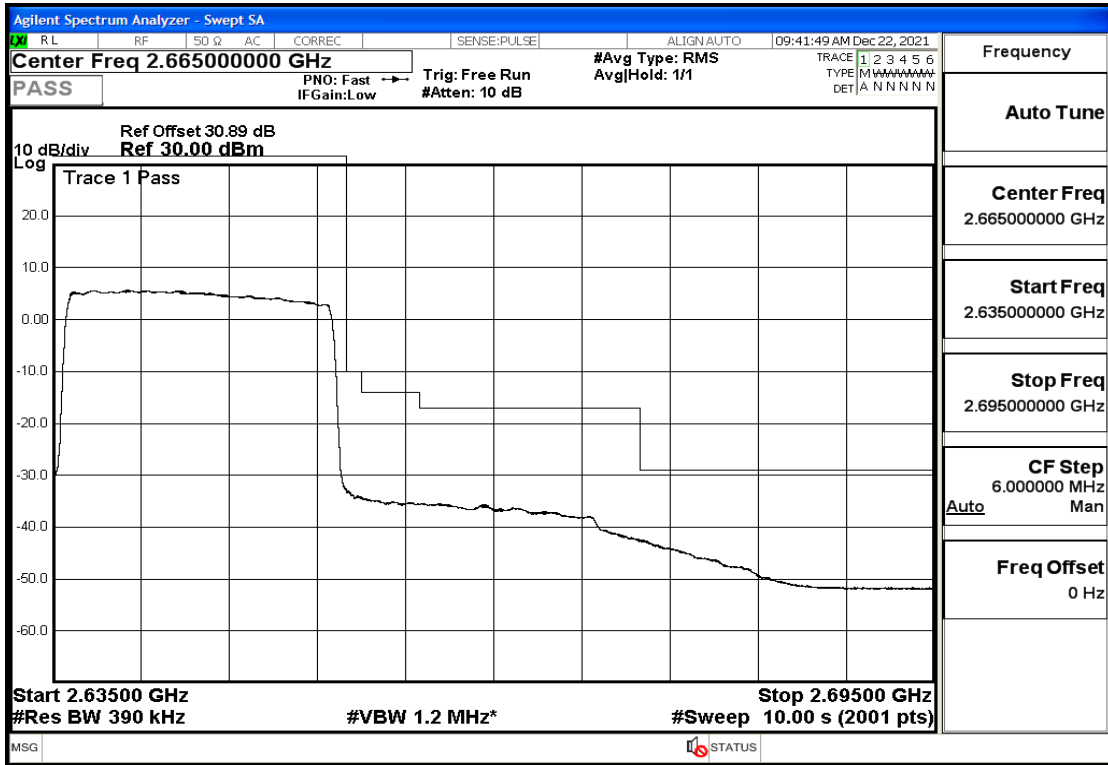

Band41-20-2645-16QAM-100#LOW@Pass