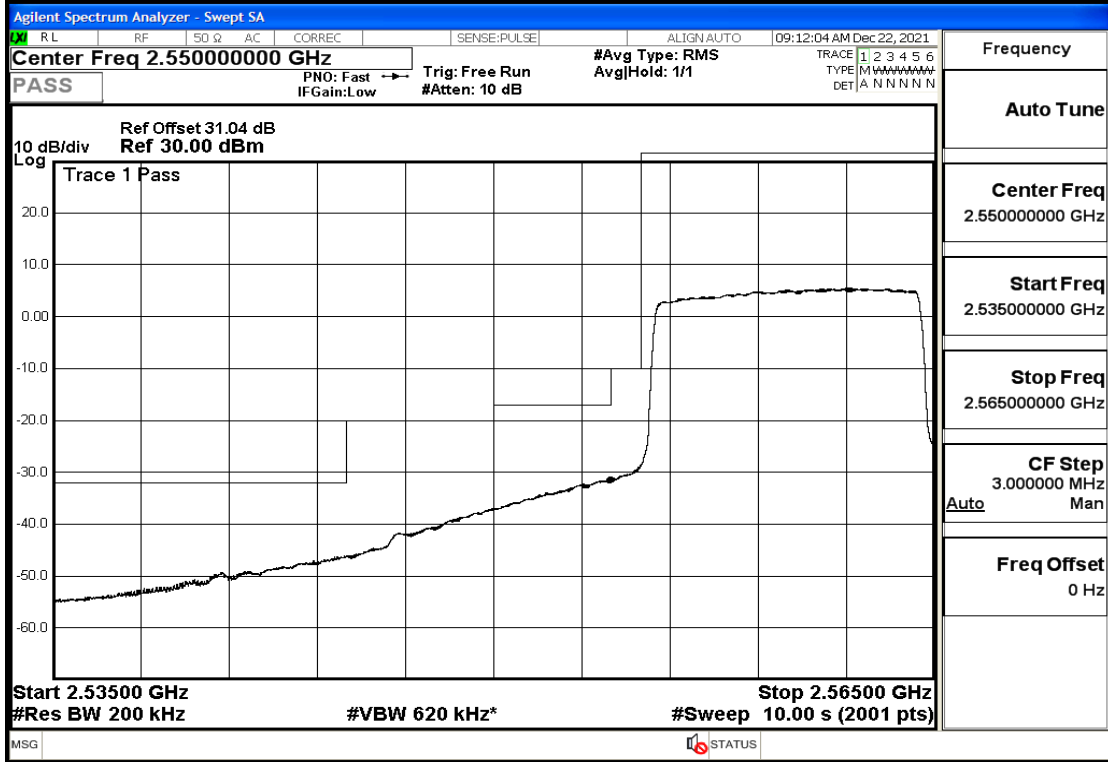

Band41-10-2560-16QAM-50#LOW@Pass