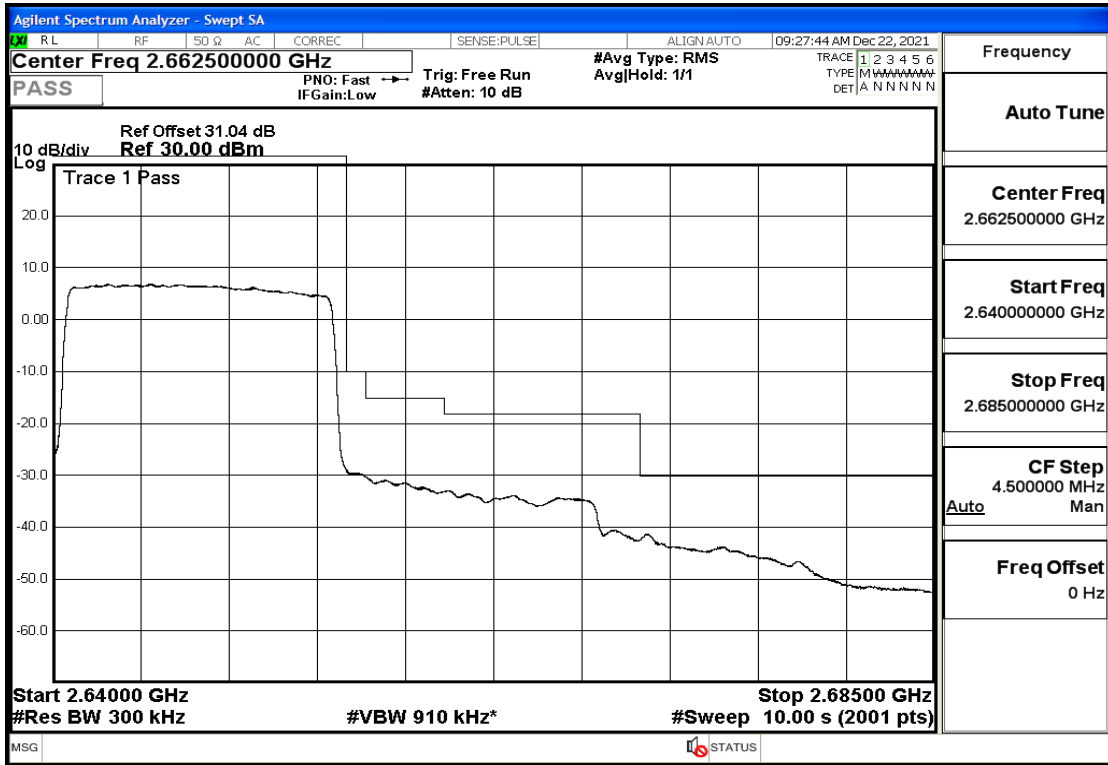

Band41-15-2647.5-QPSK-75#LOW@Pass