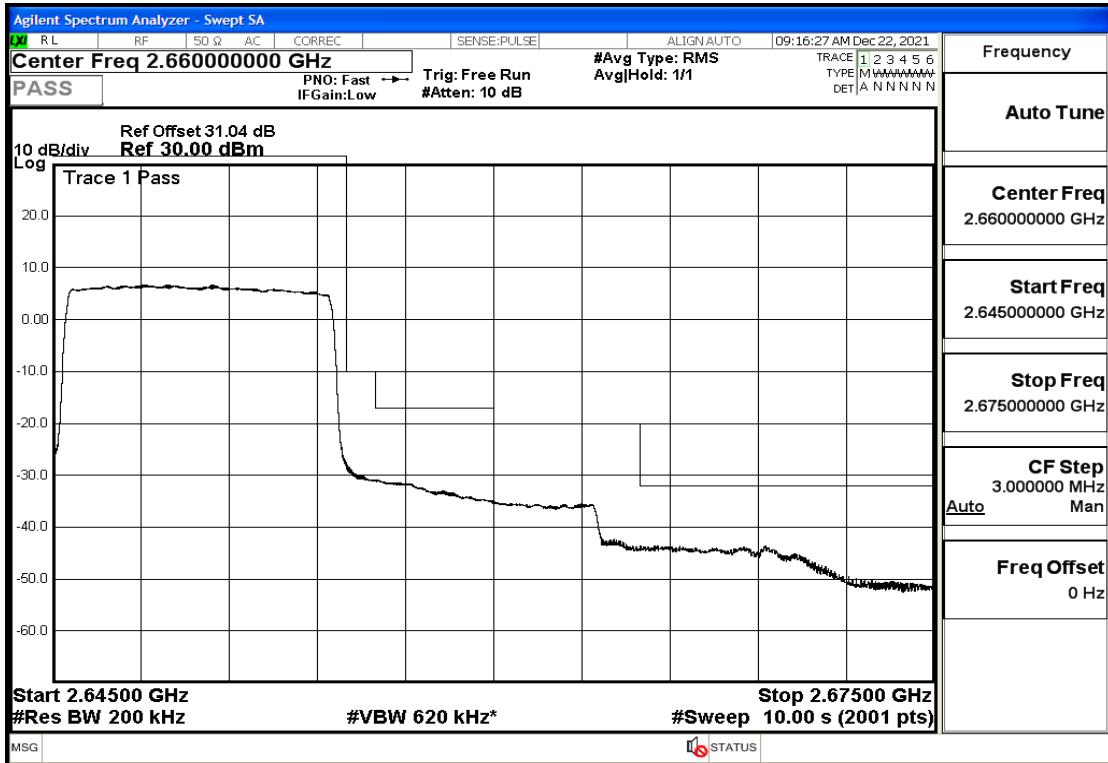

Band41-10-2650-QPSK-50#LOW@Pass