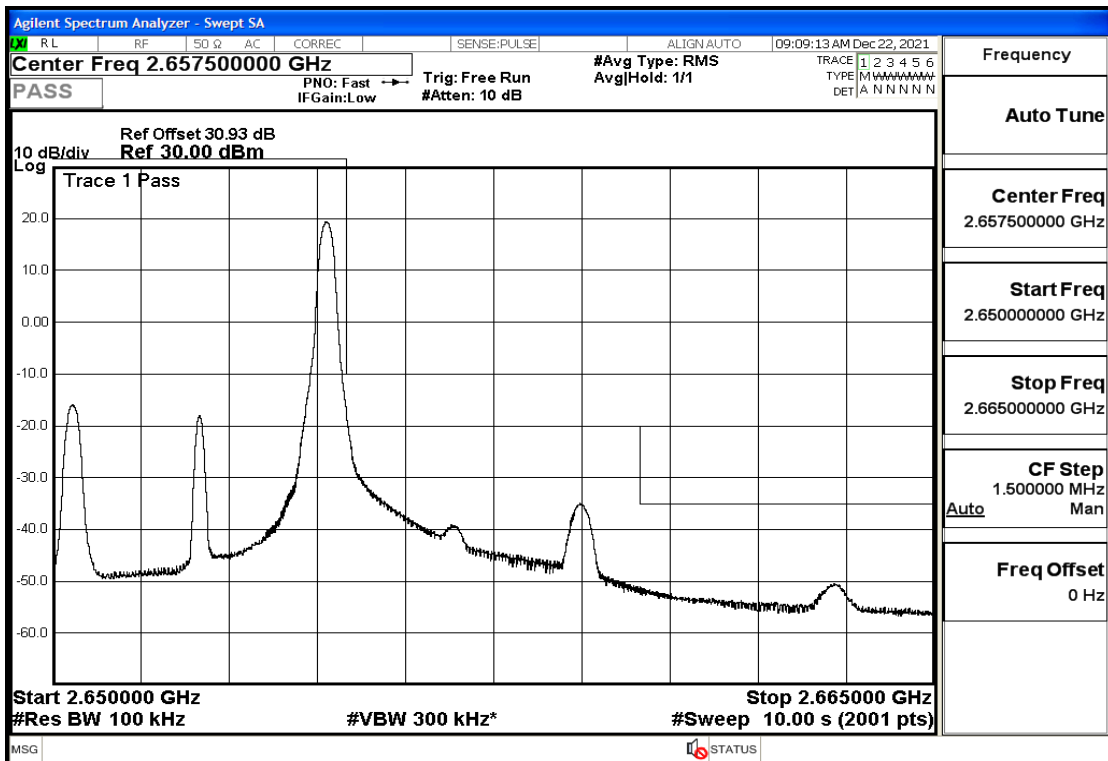

Band41-5-2652.5-16QAM-1#HIGH@Pass