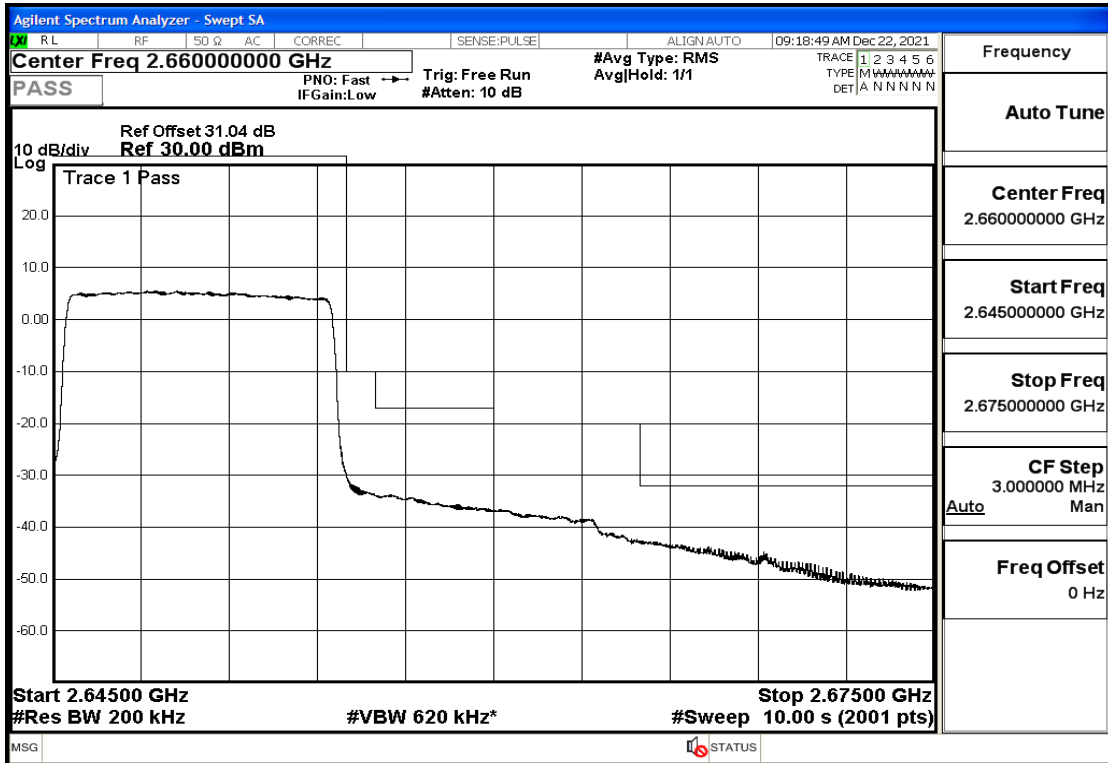

Band41-10-2650-16QAM-50#LOW@Pass