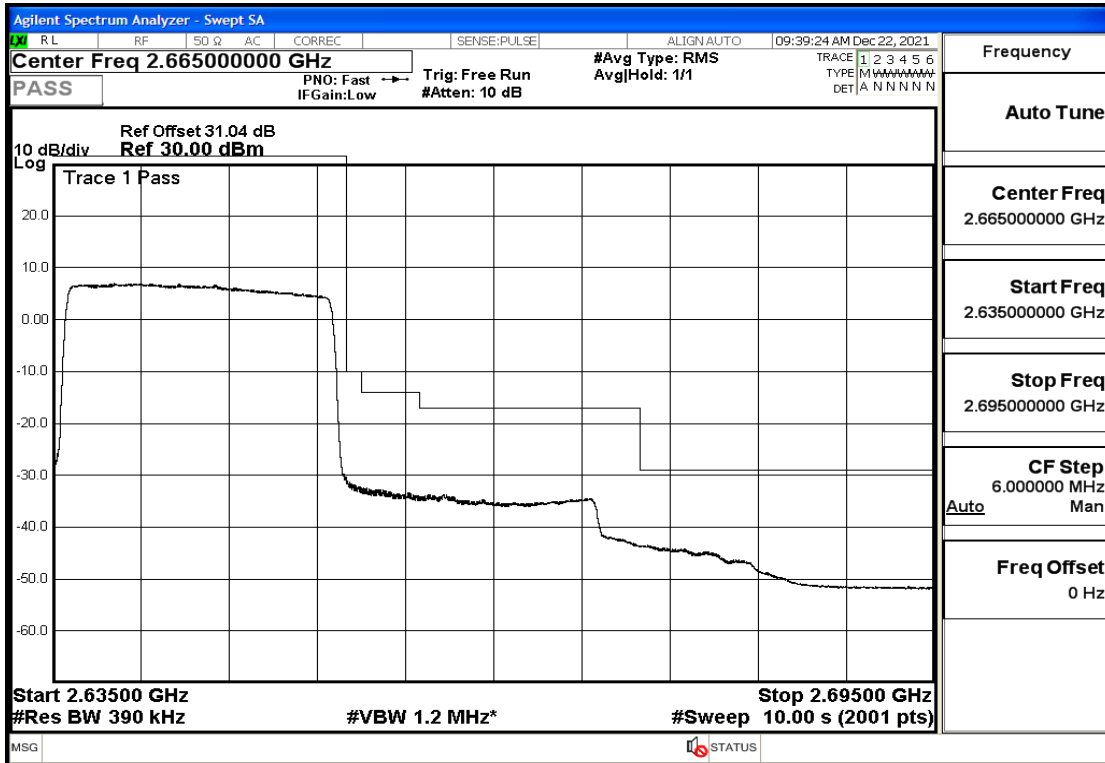

Band41-20-2645-QPSK-100#LOW@Pass