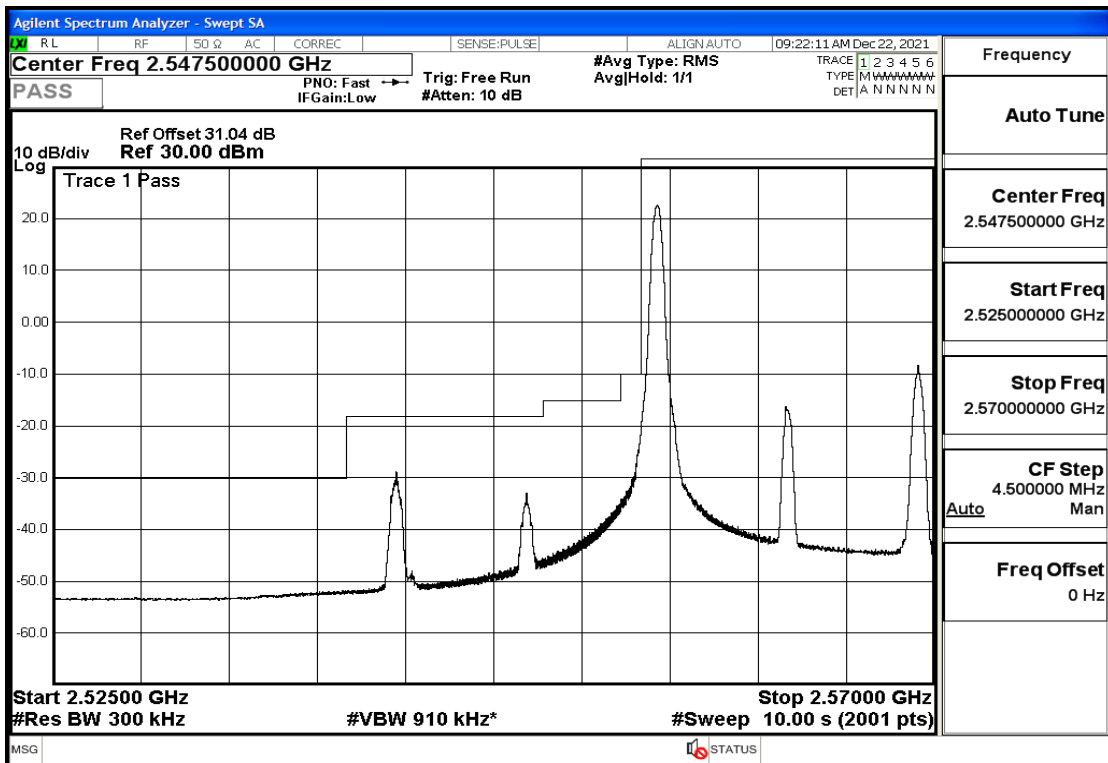

Band41-15-2562.5-QPSK-1#LOW@Pass