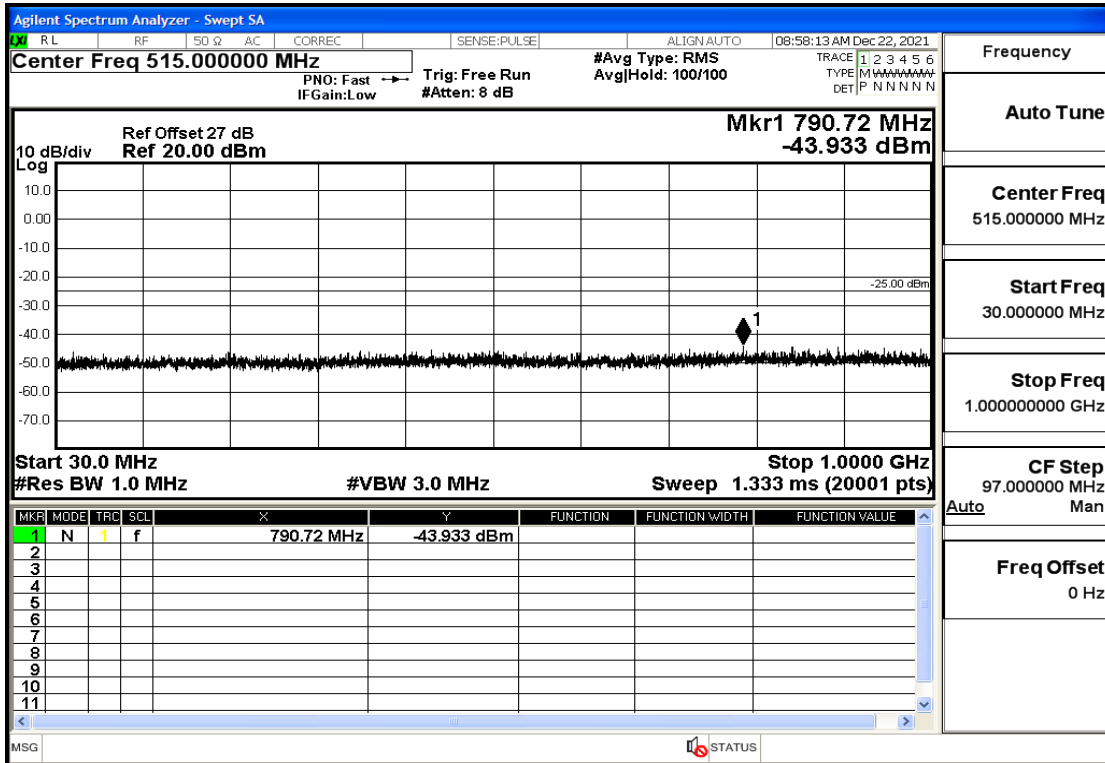

OB41-5-2557.5-QPSK-25#LOW@30mHz-1GHz@Pass