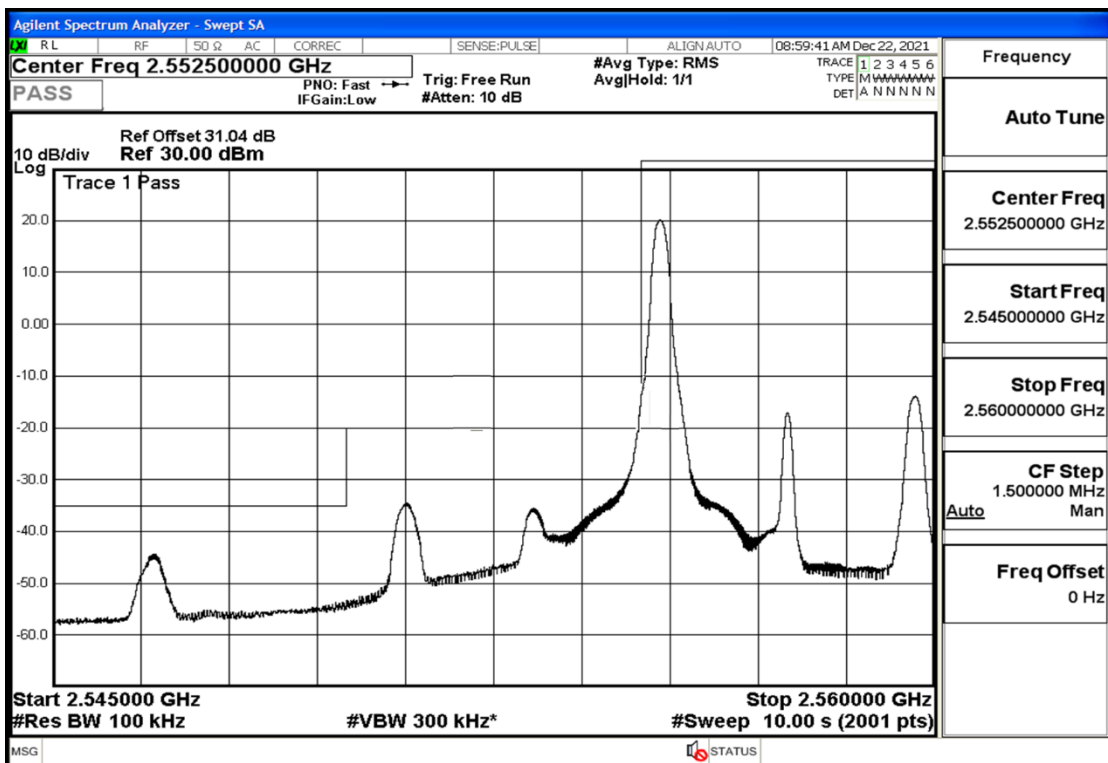

Band41-5-2557.5-QPSK-1#LOW@Pass