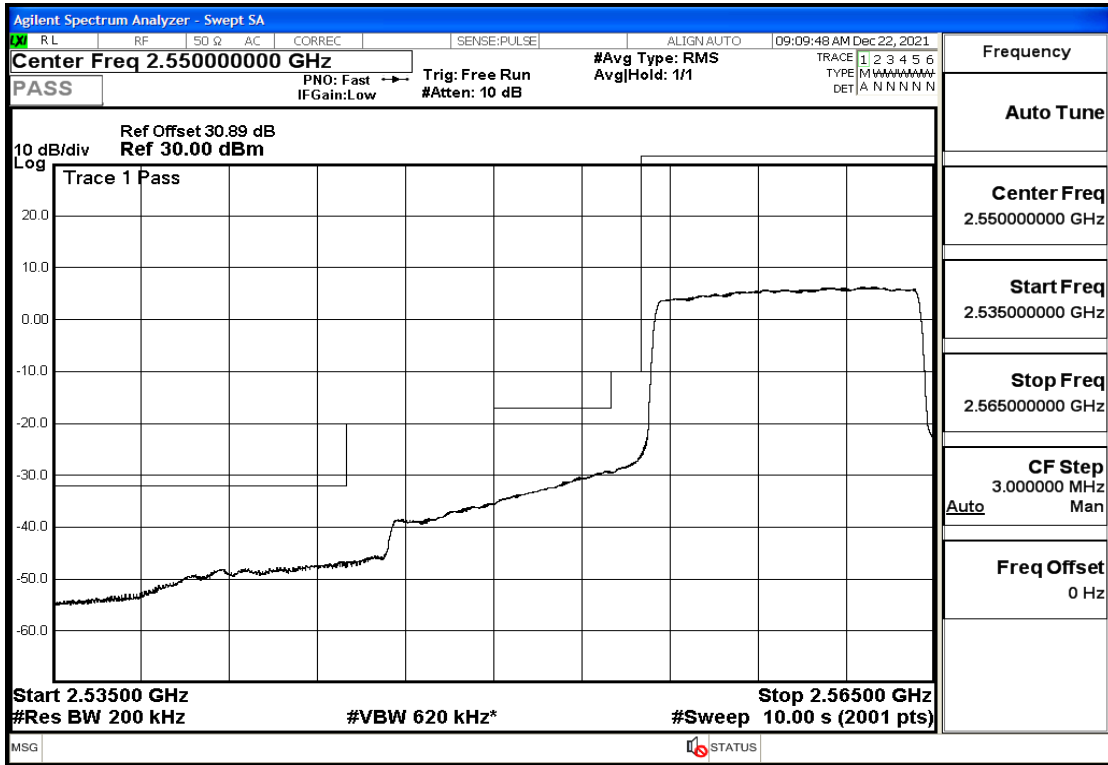

Band41-10-2560-QPSK-50#LOW@Pass