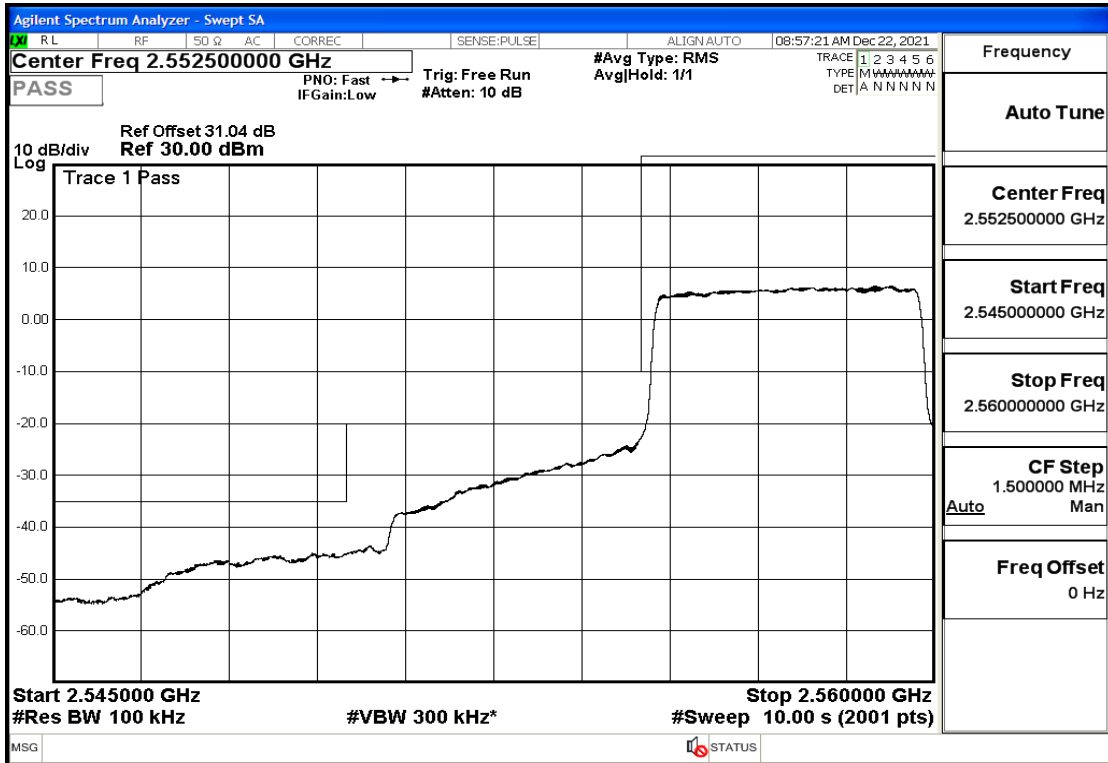

Band41-5-2557.5-QPSK-25#LOW@Pass