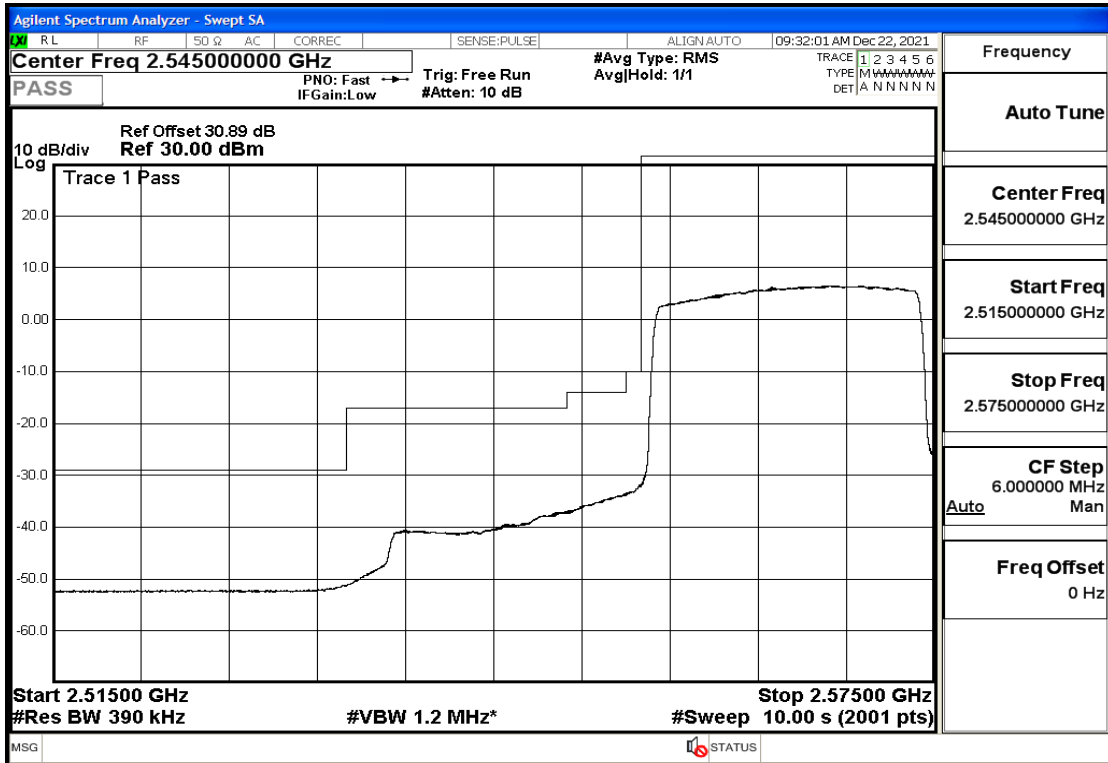

Band41-20-2565-QPSK-100#LOW@Pass