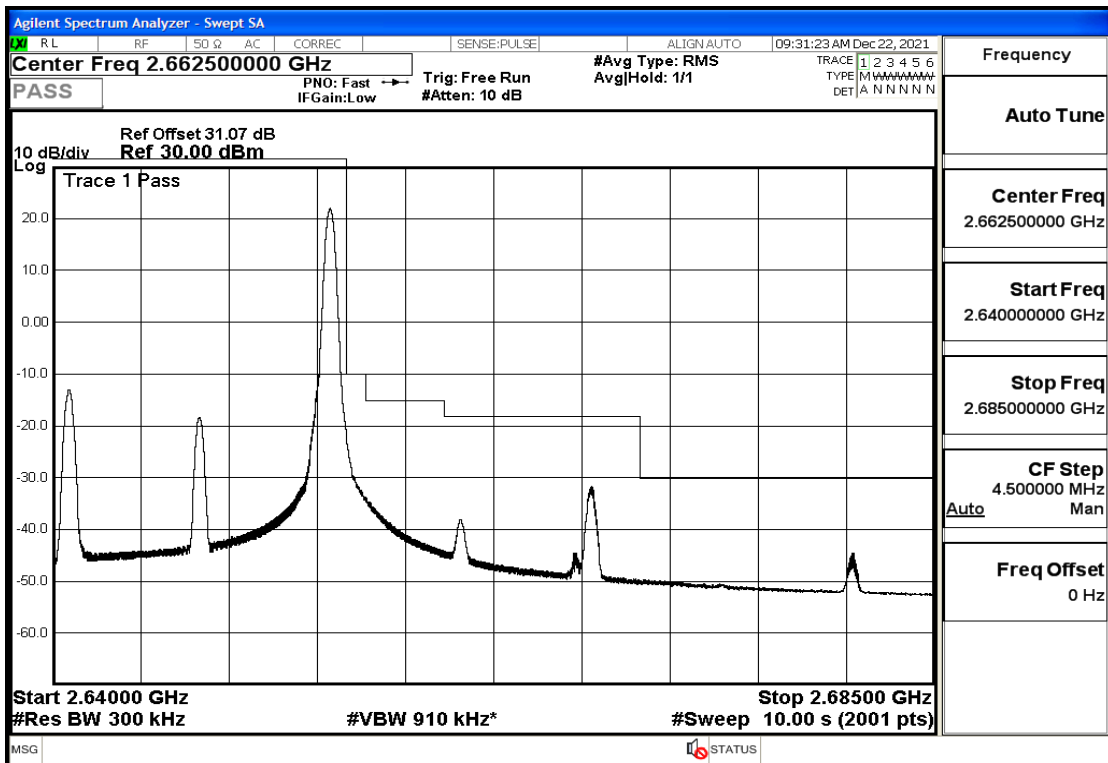

Band41-15-2647.5-16QAM-1#HIGH@Pass