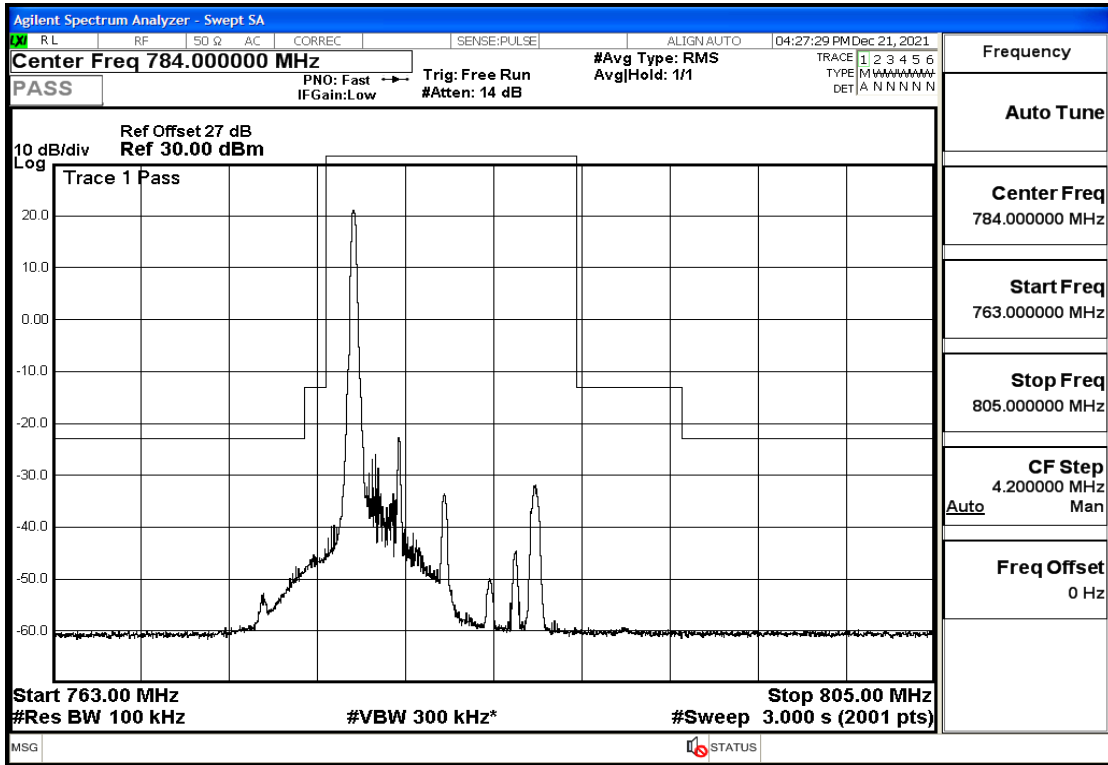

Band13-5-779.5-QPSK-1#LOW@Pass