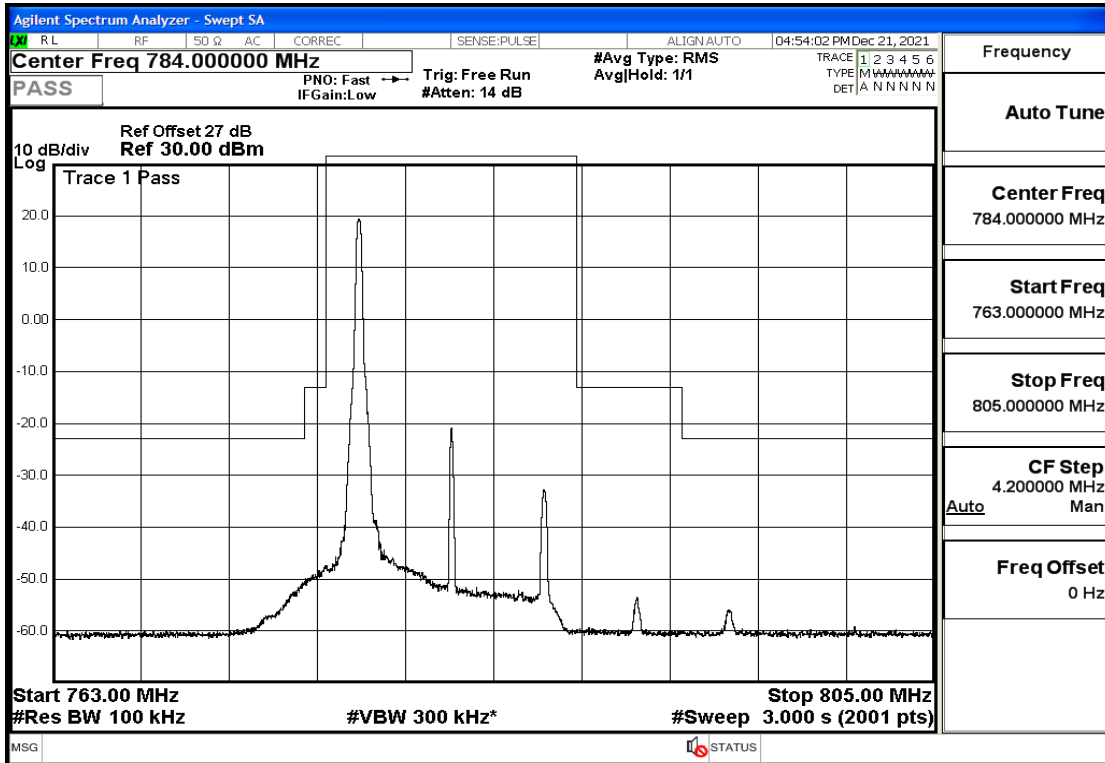

RF Test Data for LTE (Conducted Measurement)

Product Name: Pro¹ X
Trade Mark: F
Test Model: QX1050
Sample ID: TZ211202763-1#
FCC ID: 2AUCLQX1050

Environmental Conditions

Temperature:	23.8℃
Relative Humidity:	56%
ATM Pressure:	100.0 kPa
Test Engineer:	Anna Hu
Supervised by:	Hugo Chen
Remark:	For LTE Band13

Band13-10-782-QPSK-1#HIGH@Pass

Band13-10-782-16QAM-50#LOW@Pass

Band13-10-782-16QAM-25#LOW@Pass

Band13-10-782-16QAM-25#HIGH@Pass

Band13-10-782-16QAM-1#LOW@Pass

Band13-10-782-16QAM-1#HIGH@Pass

Conducted Spurious Emission