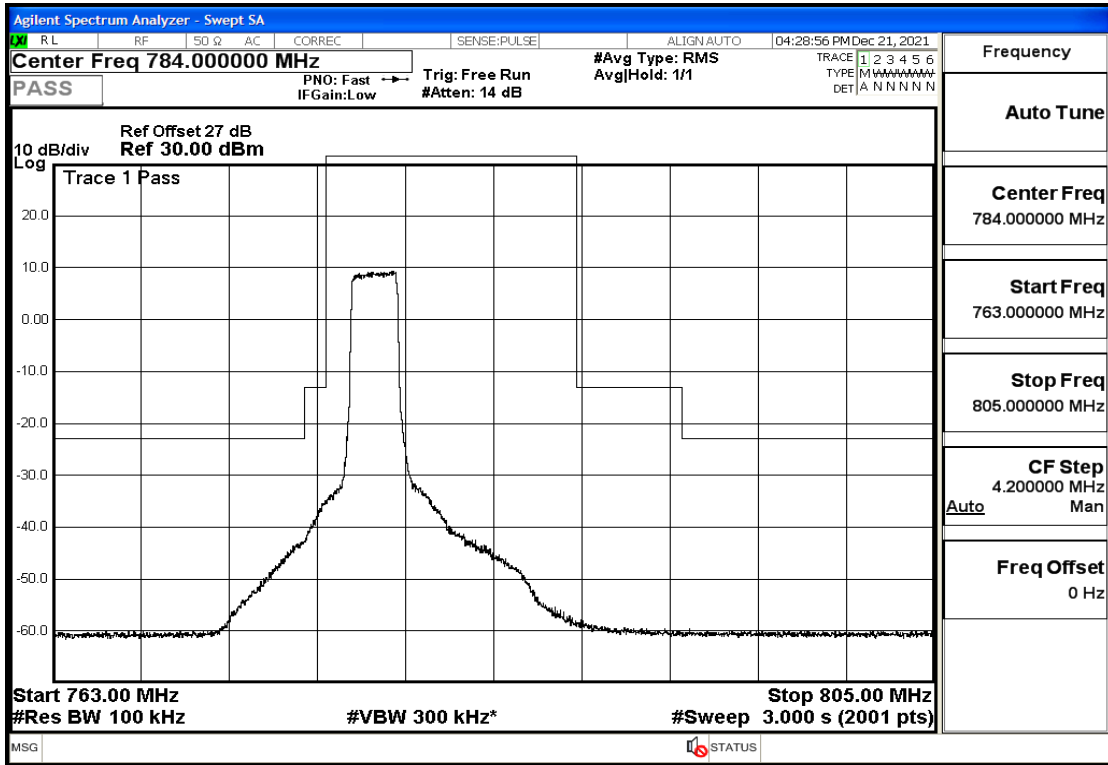

Band13-5-779.5-16QAM-12#LOW@Pass