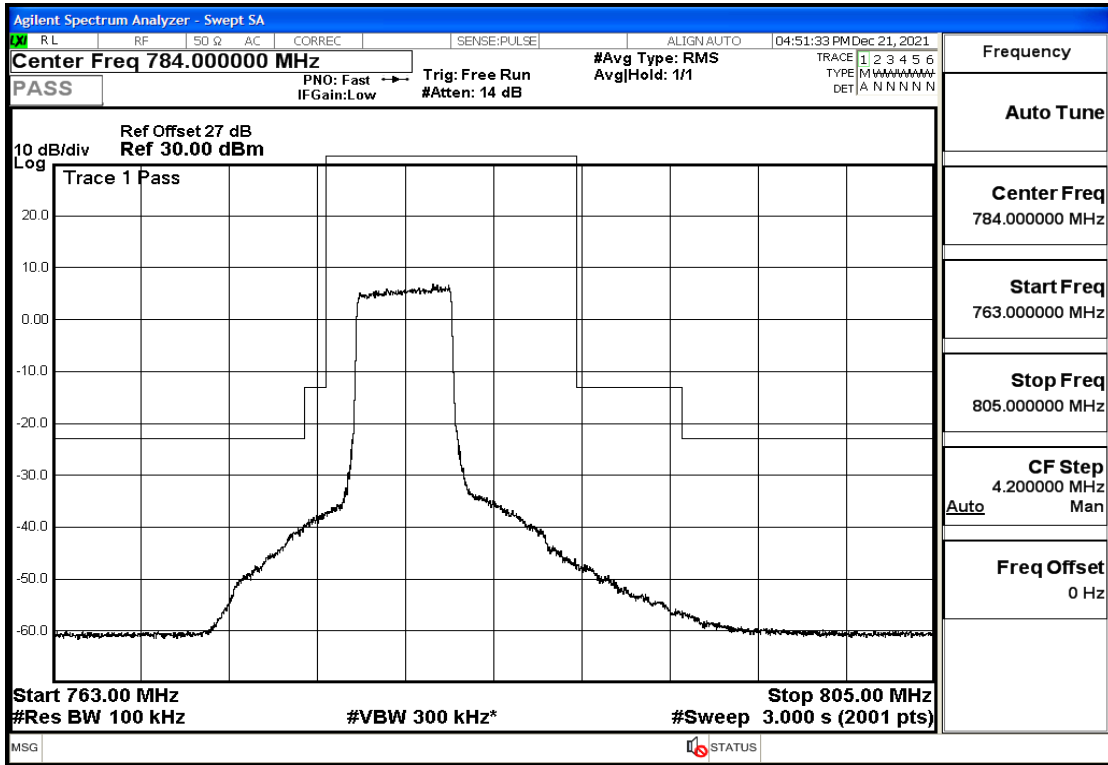

Band13-10-782-16QAM-25#LOW@Pass