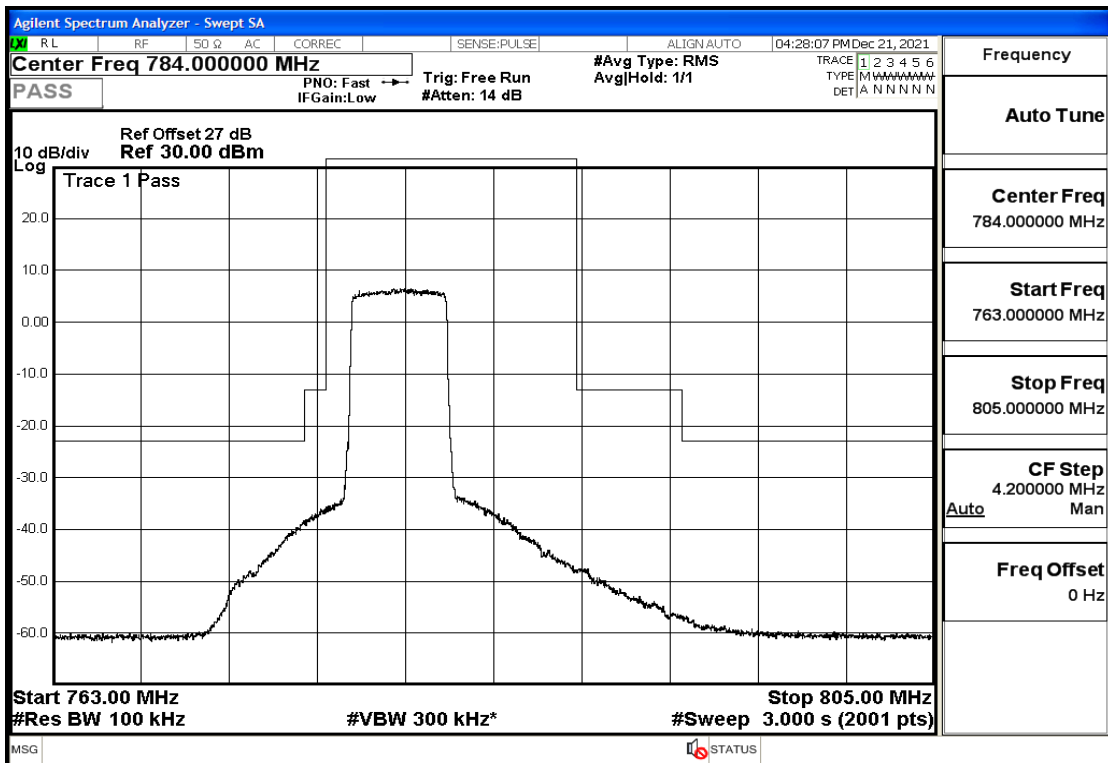

Band13-5-779.5-16QAM-25#LOW@Pass