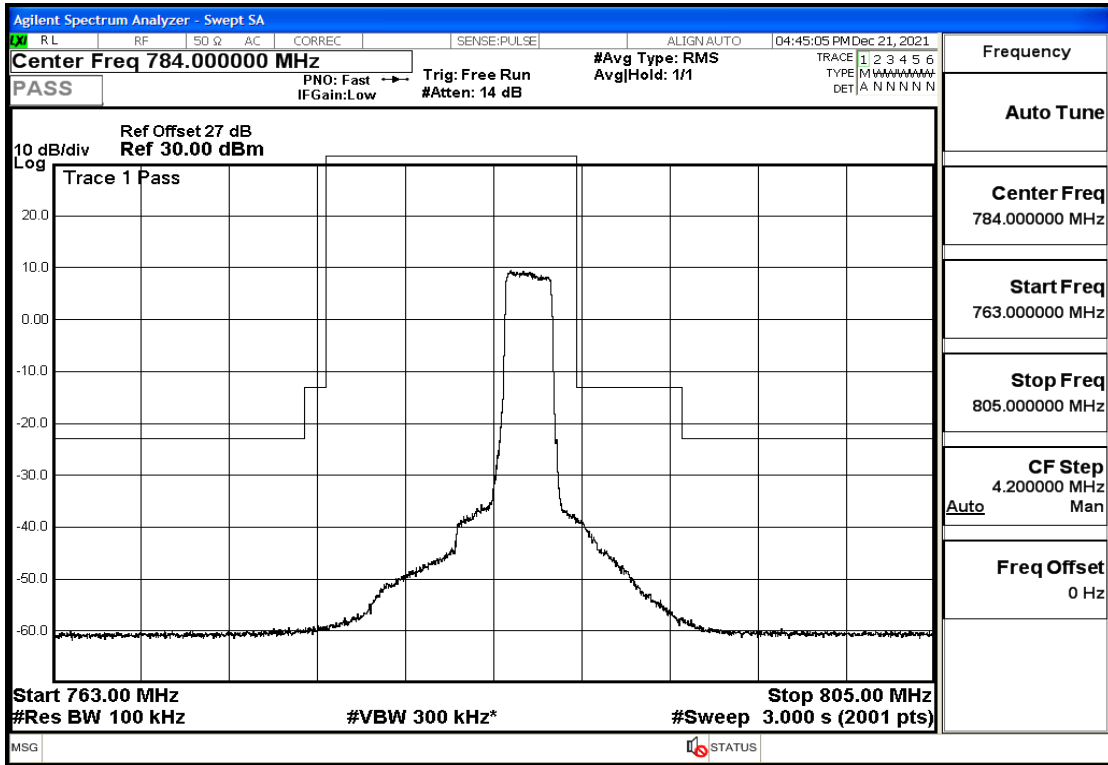

Band13-5-784.5-16QAM-12#HIGH@Pass