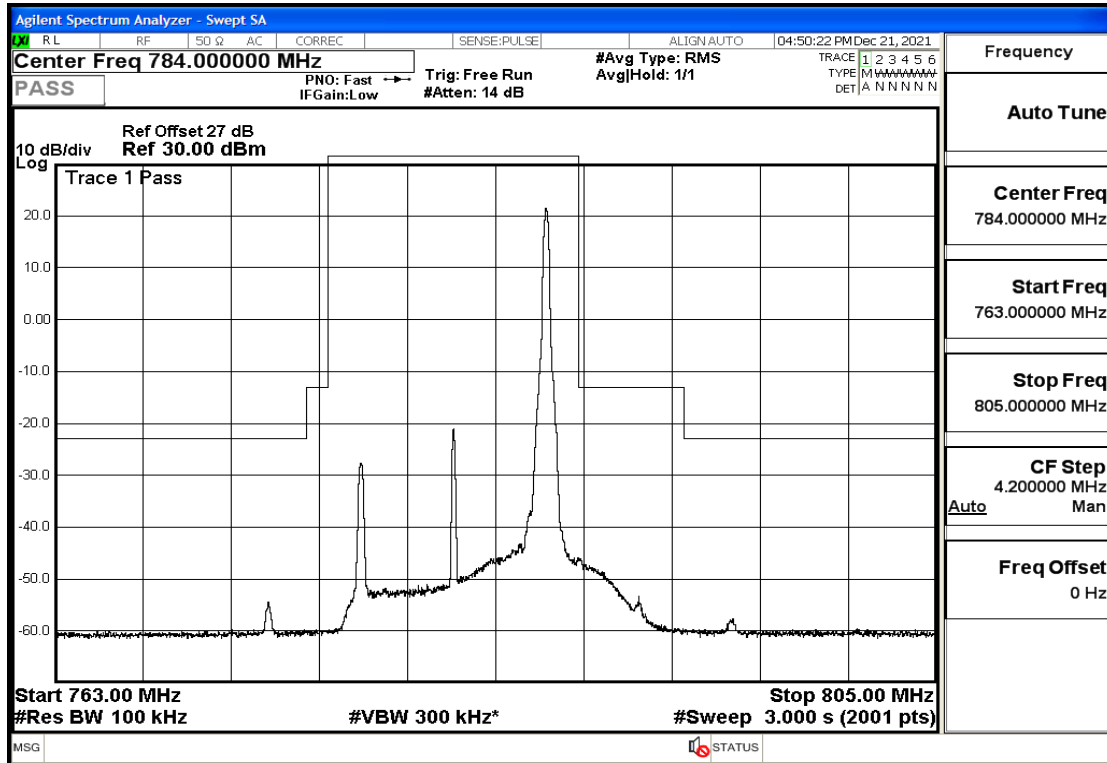

Band13-10-782-QPSK-1#HIGH@Pass