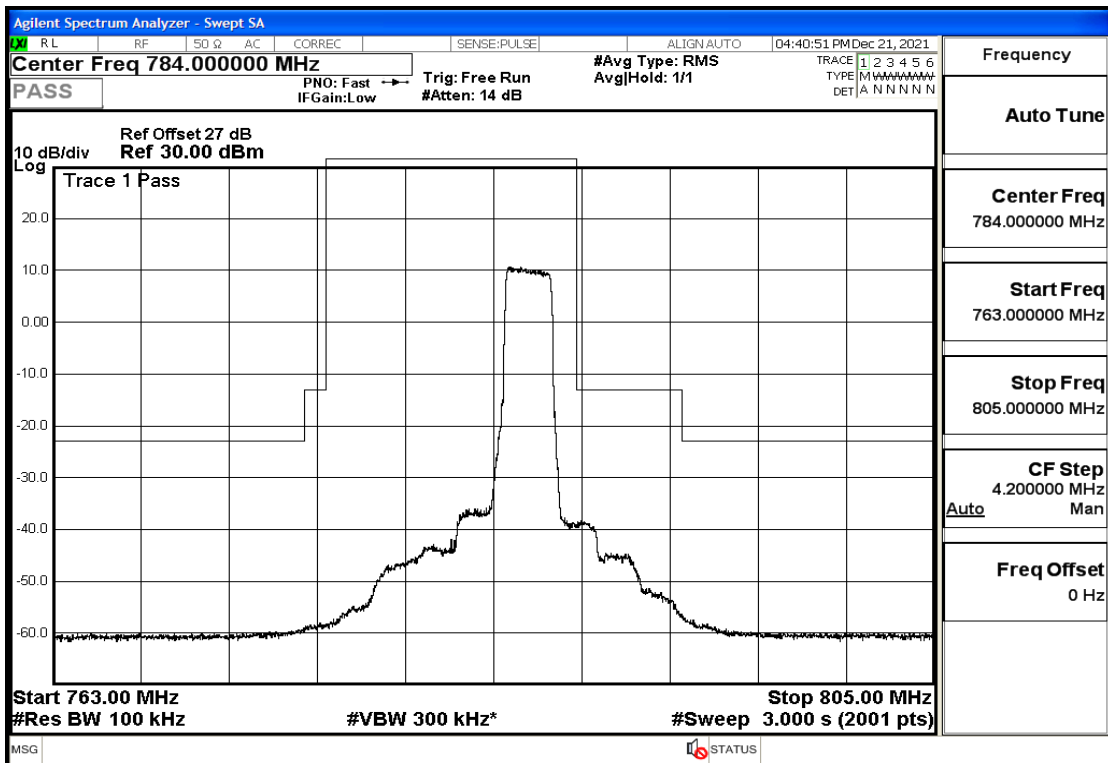

Band13-5-784.5-QPSK-12#HIGH@Pass