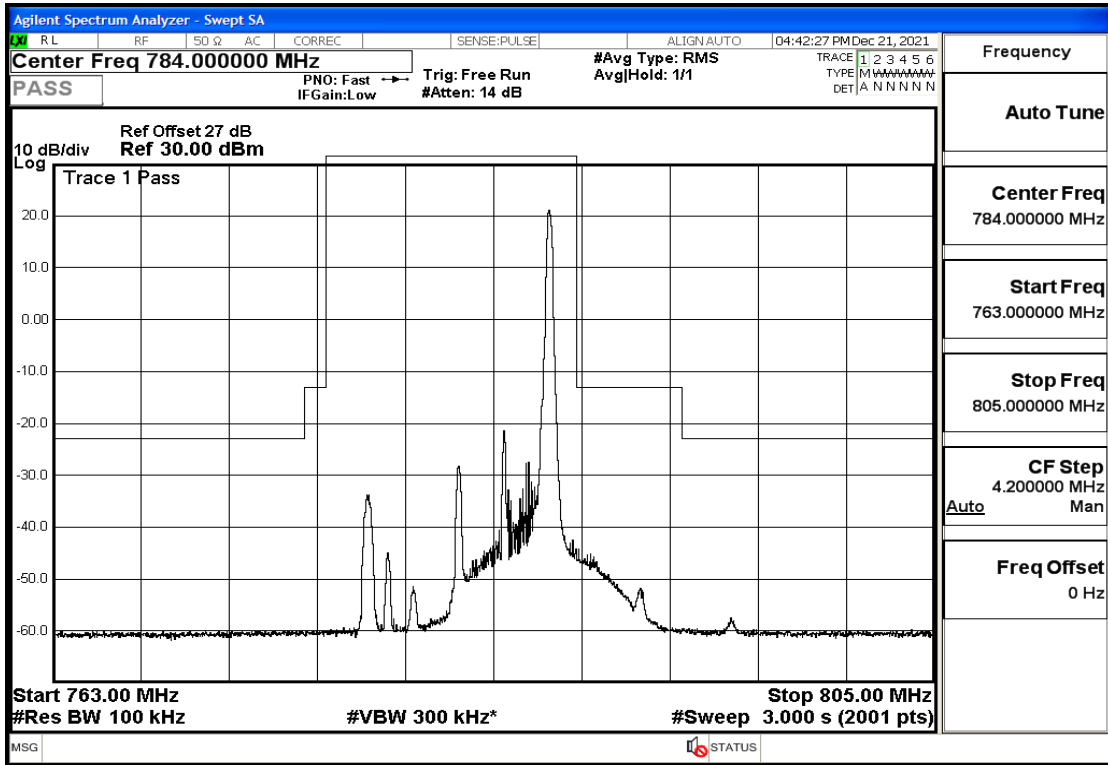

Band13-5-784.5-QPSK-1#HIGH@Pass