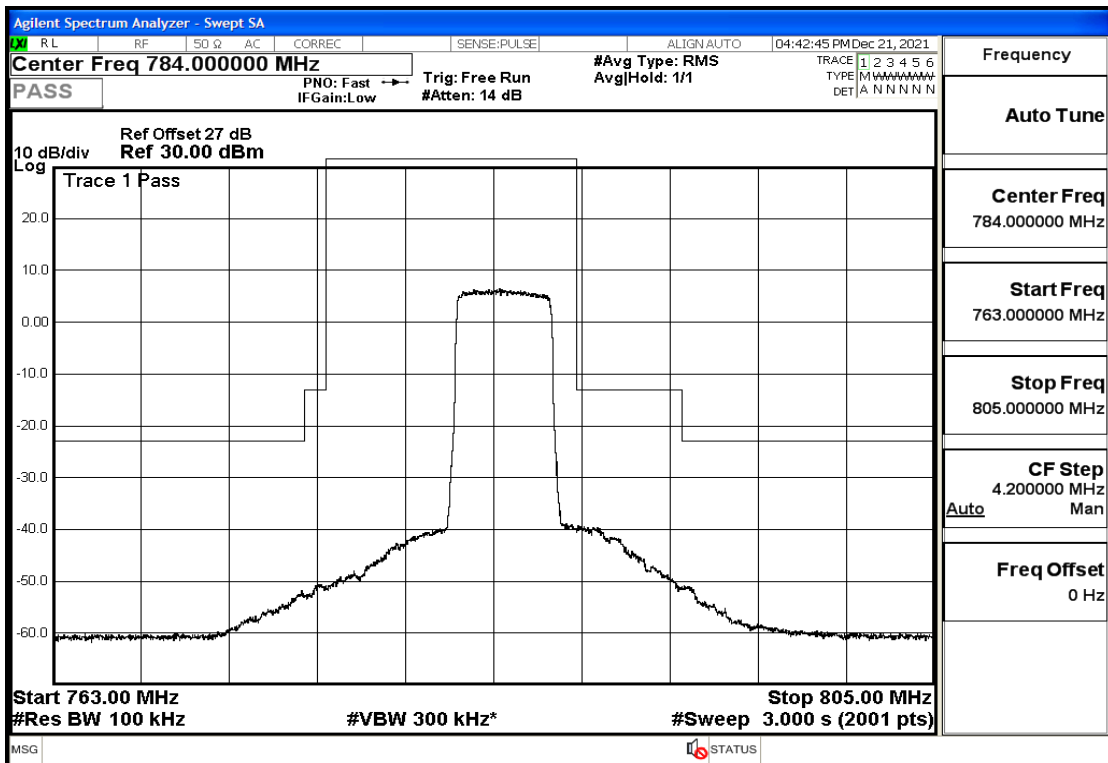

Band13-5-784.5-16QAM-25#LOW@Pass