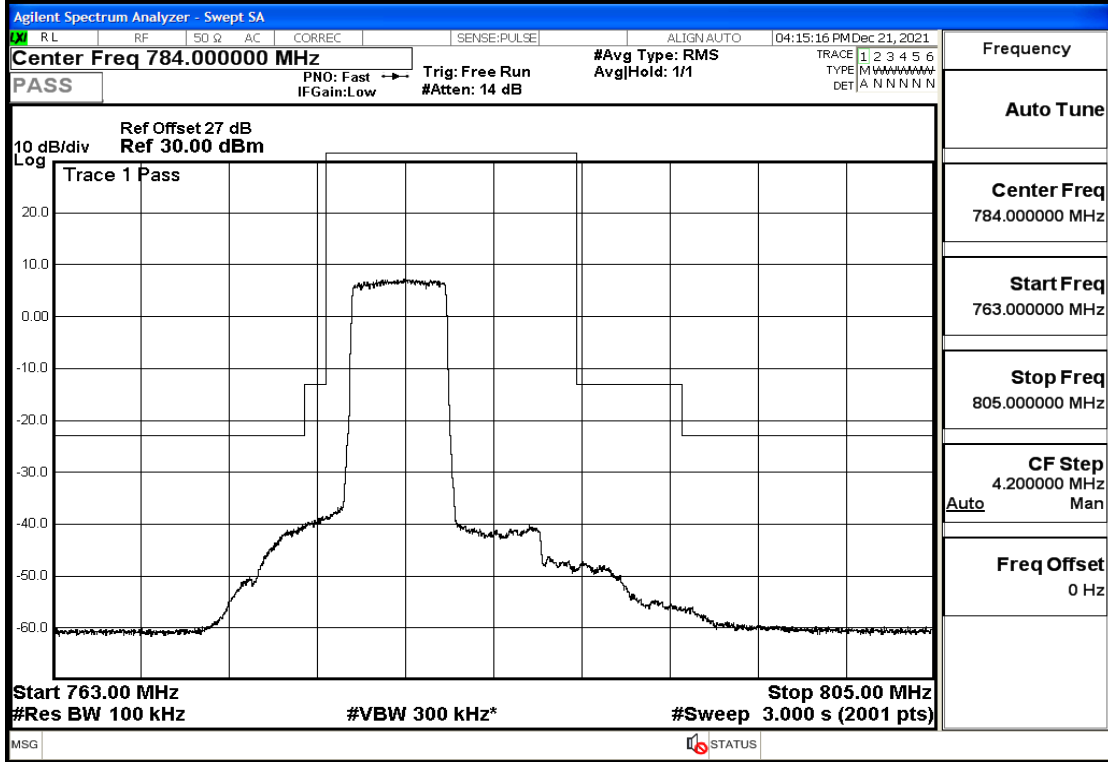

Band13-5-779.5-QPSK-25#LOW@Pass