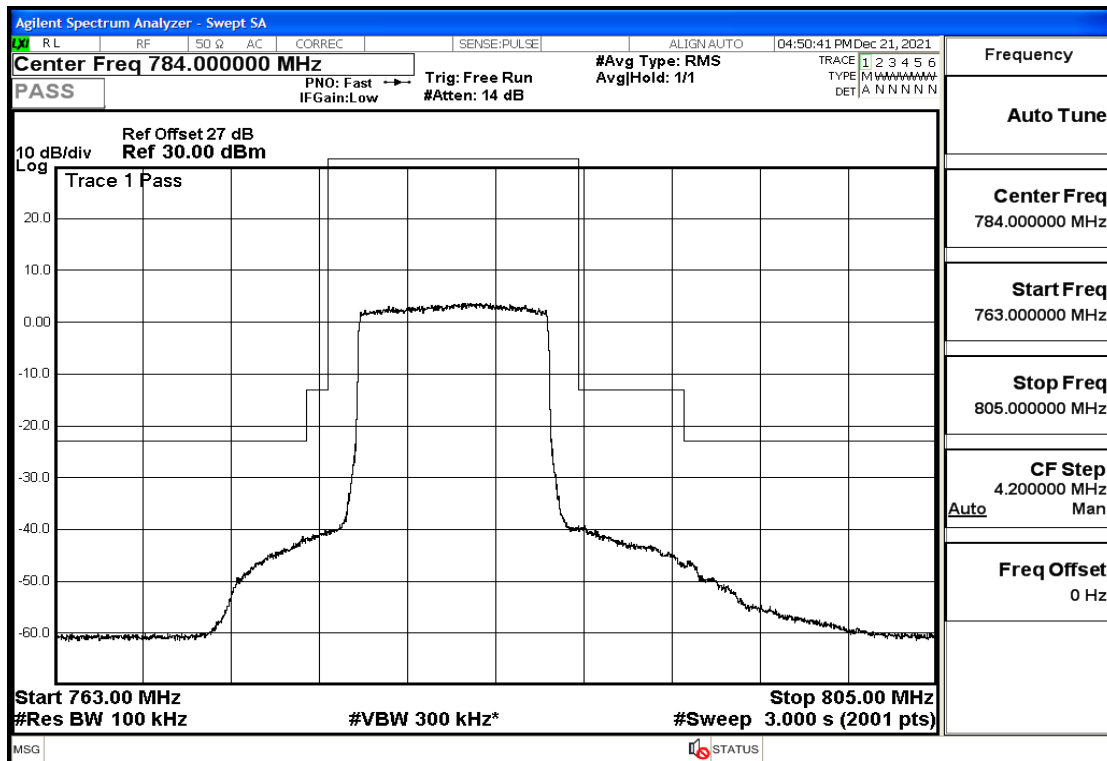

Band13-10-782-16QAM-50#LOW@Pass