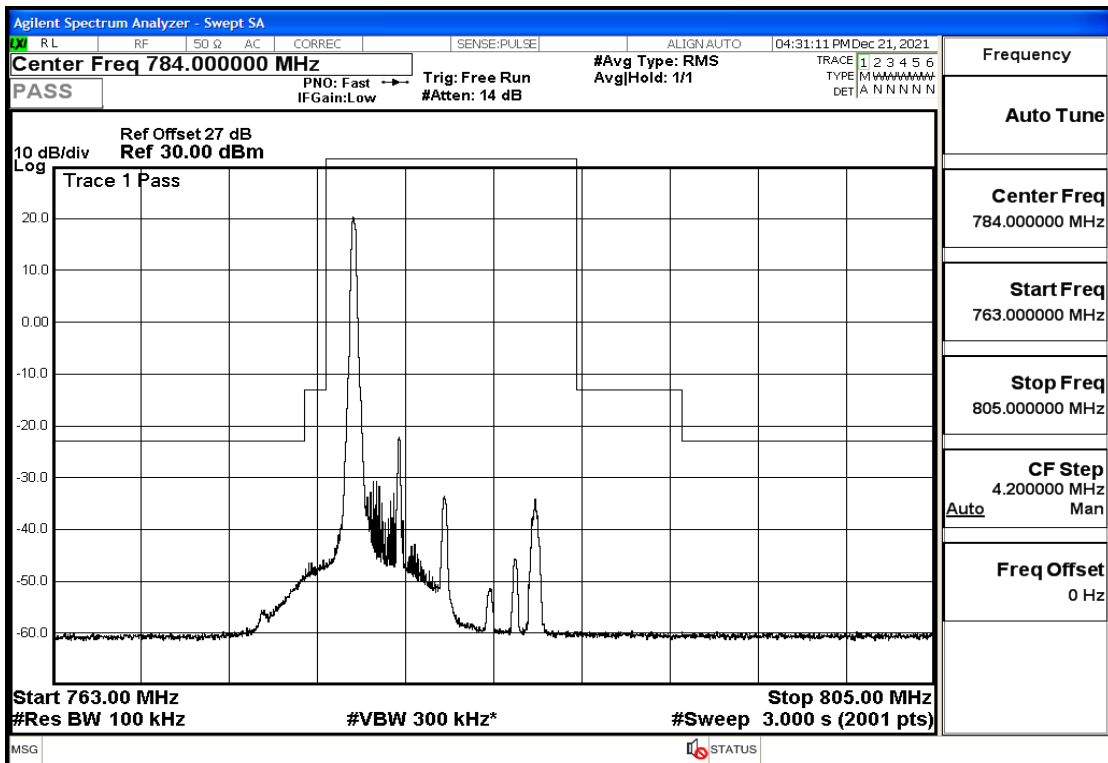

Band13-5-779.5-16QAM-1#LOW@Pass