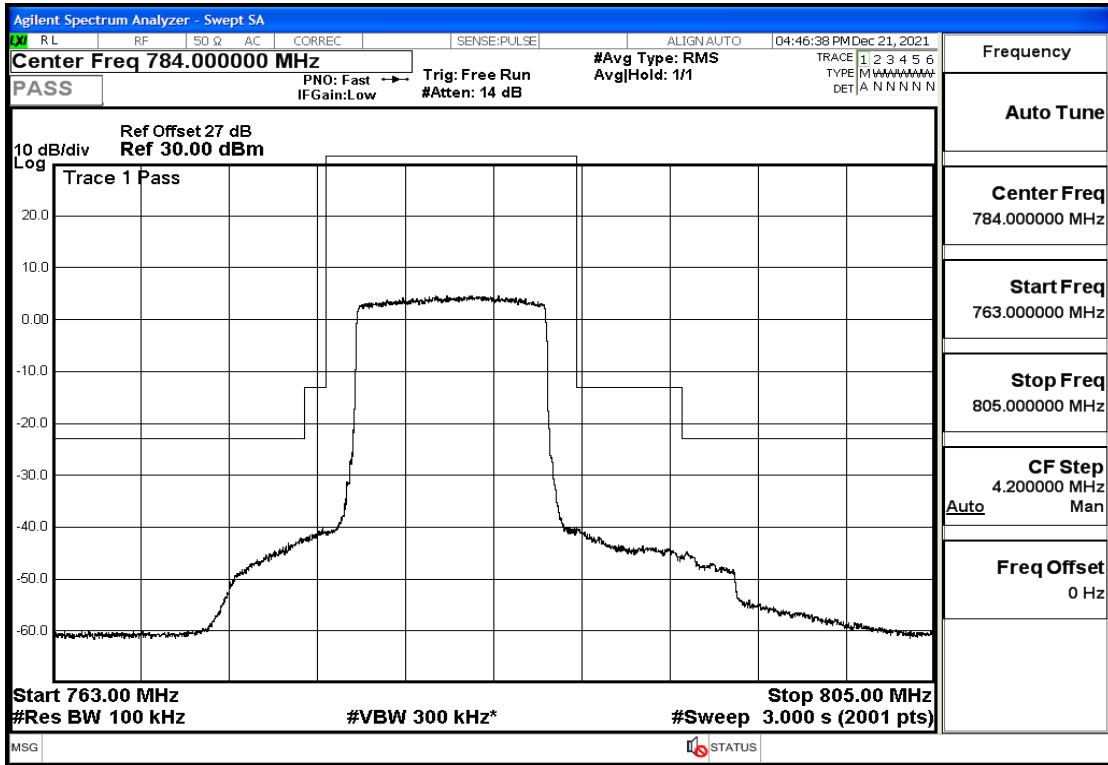

Band13-10-782-QPSK-50#LOW@Pass