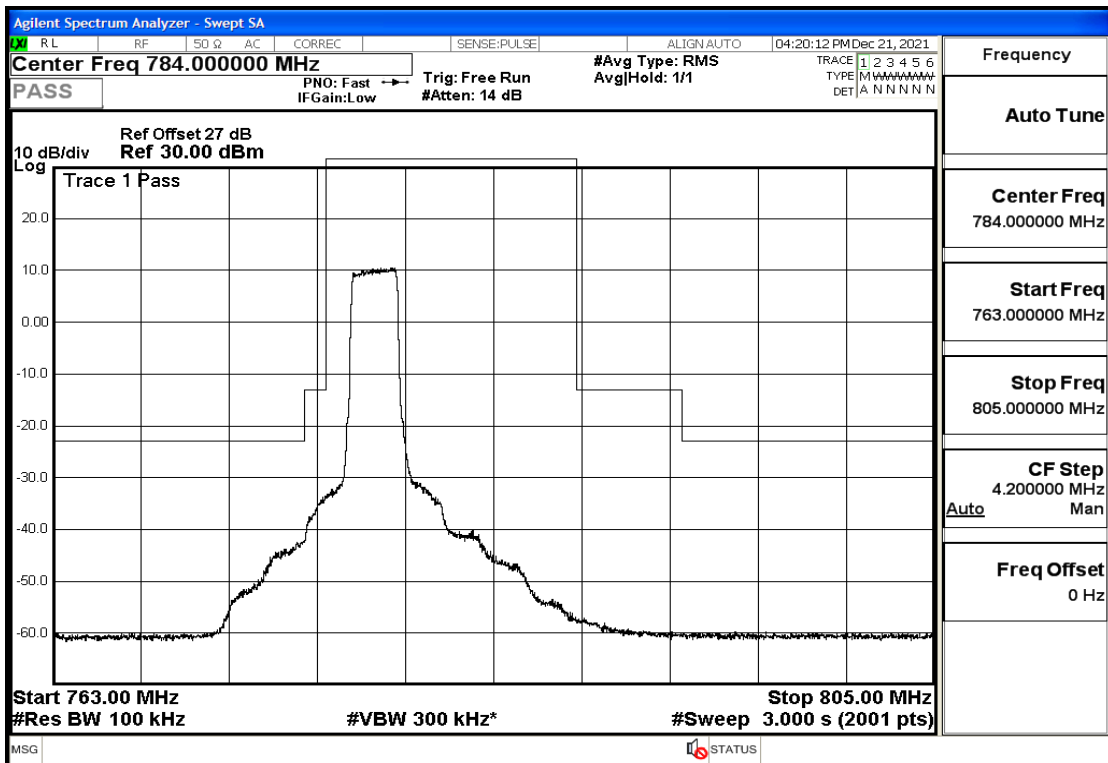

Band13-5-779.5-QPSK-12#LOW@Pass