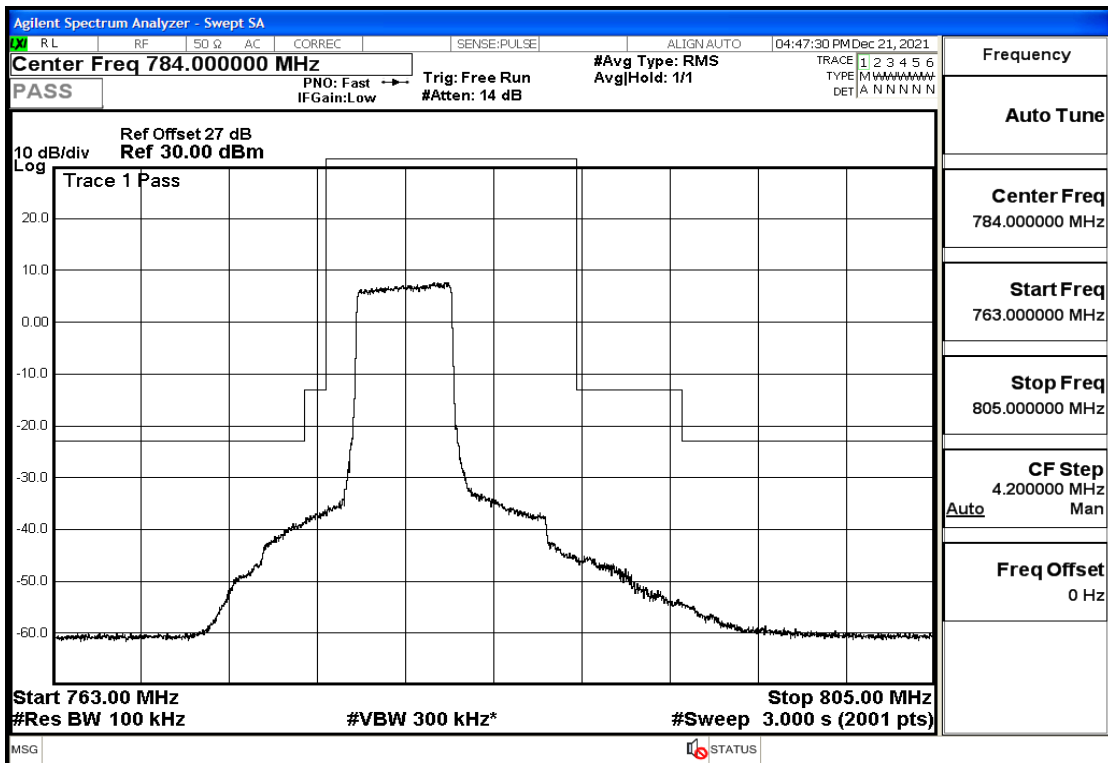

Band13-10-782-QPSK-25#LOW@Pass