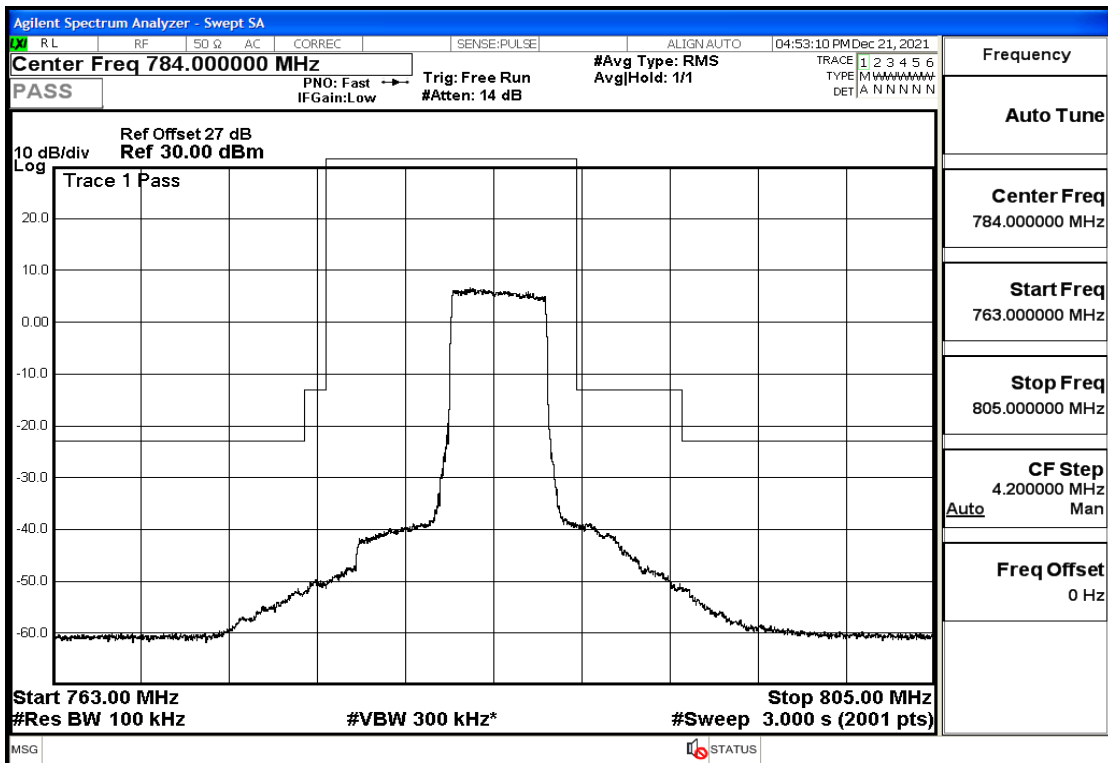

RF Test Data for LTE (Conducted Measurement)

Product Name: Pro¹ X
Trade Mark: F
Test Model: QX1050
Sample ID: TZ211202763-1#
FCC ID: 2AUCLQX1050

Environmental Conditions

Temperature:	23.8℃
Relative Humidity:	56%
ATM Pressure:	100.0 kPa
Test Engineer:	Anna Hu
Supervised by:	Hugo Chen
Remark:	For LTE Band13

Band13-10-782-QPSK-1#HIGH@Pass

Band13-10-782-16QAM-50#LOW@Pass

Band13-10-782-16QAM-25#LOW@Pass

Band13-10-782-16QAM-25#HIGH@Pass

Band13-10-782-16QAM-1#LOW@Pass

Band13-10-782-16QAM-1#HIGH@Pass

Conducted Spurious Emission