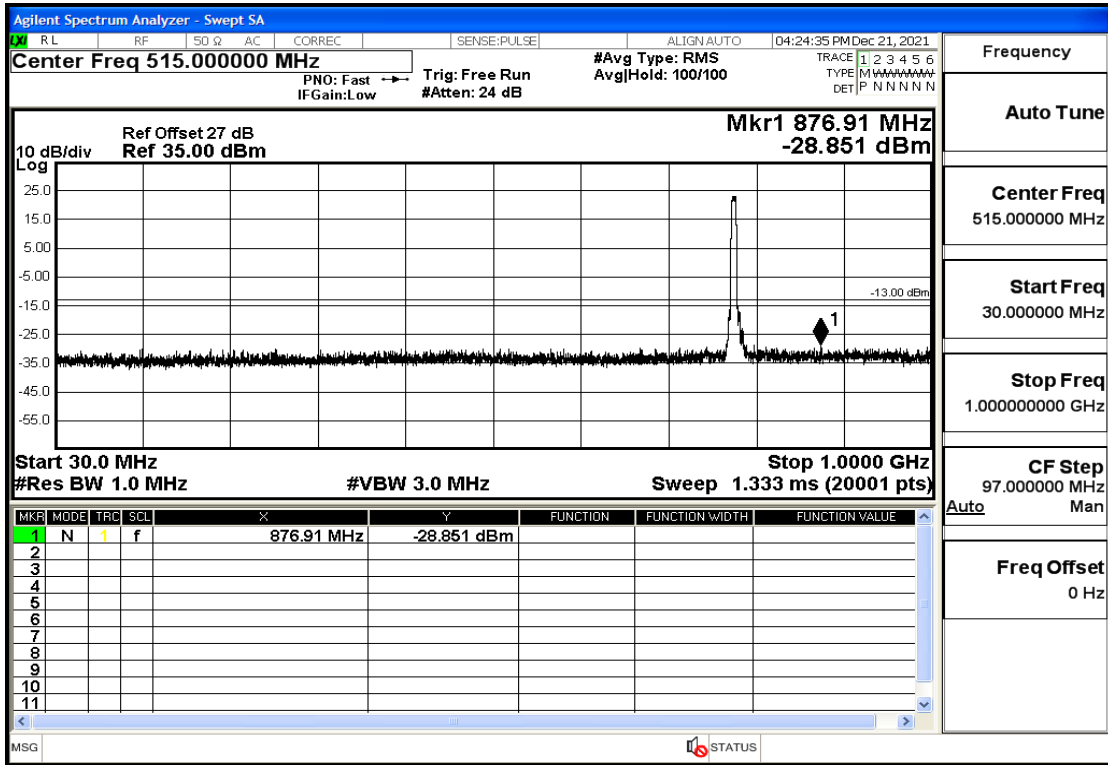

OB13-5-779.5-QPSK-25#LOW@30mHz-1GHz@Pass