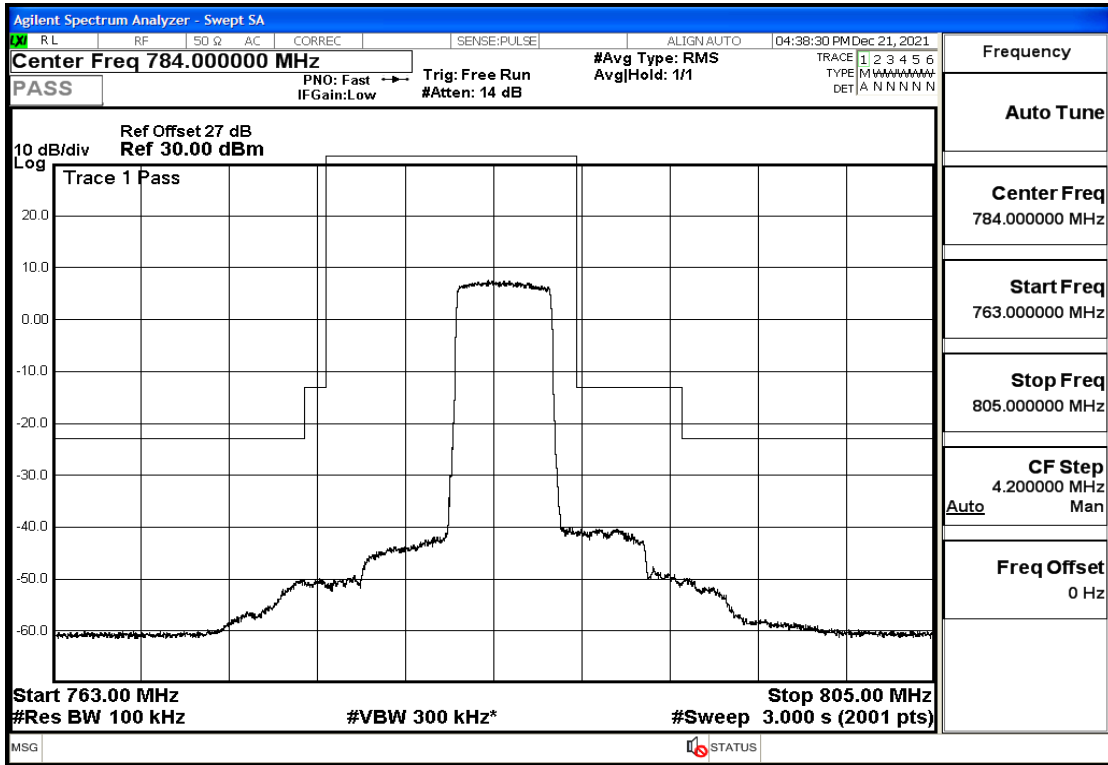

Band13-5-784.5-QPSK-25#LOW@Pass