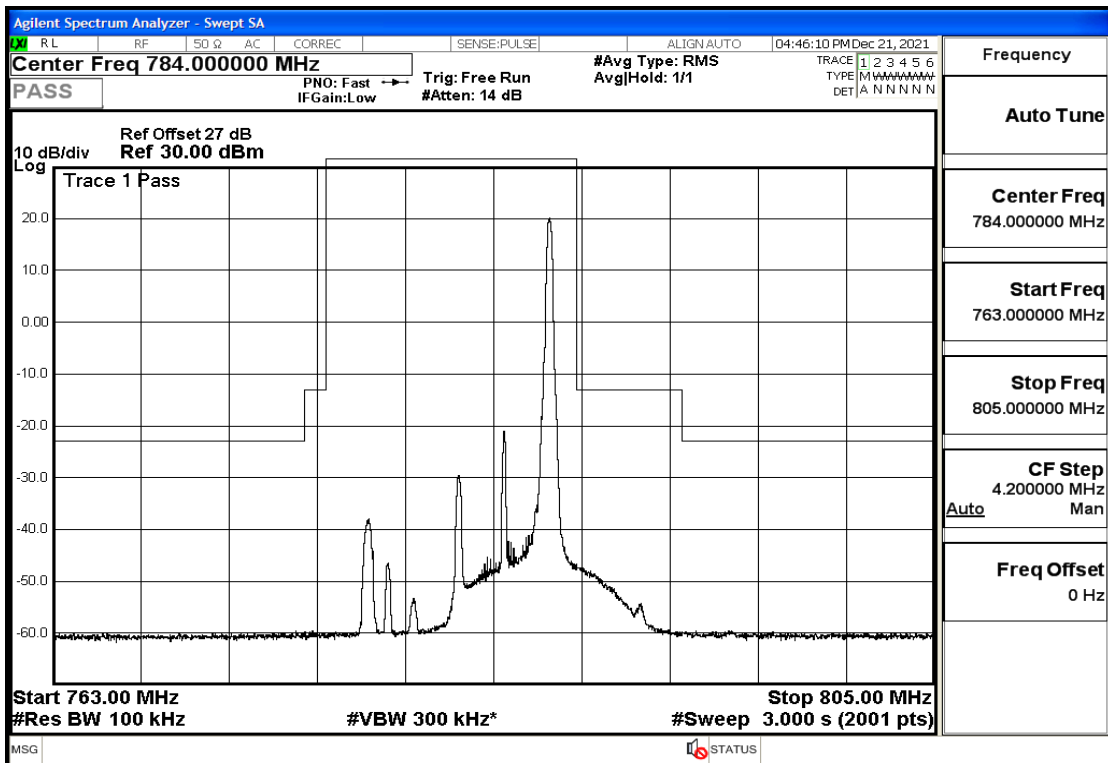

Band13-5-784.5-16QAM-1#HIGH@Pass