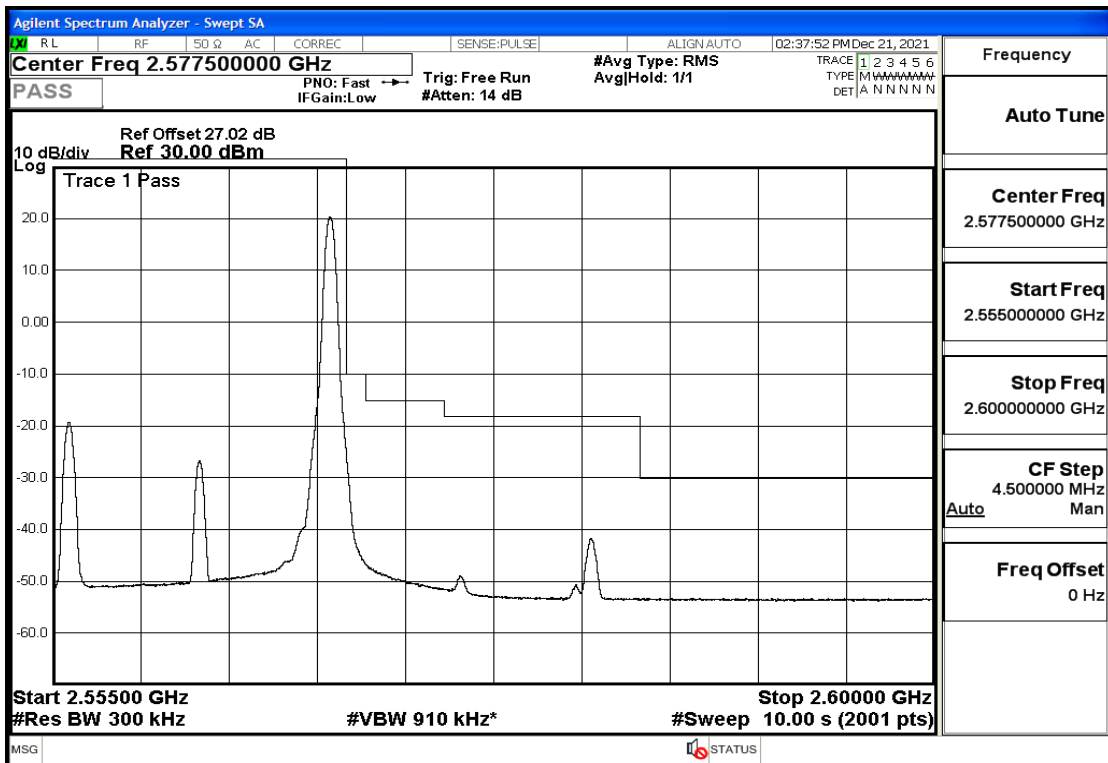

Band7-15-2562.5-QPSK-1#HIGH@Pass