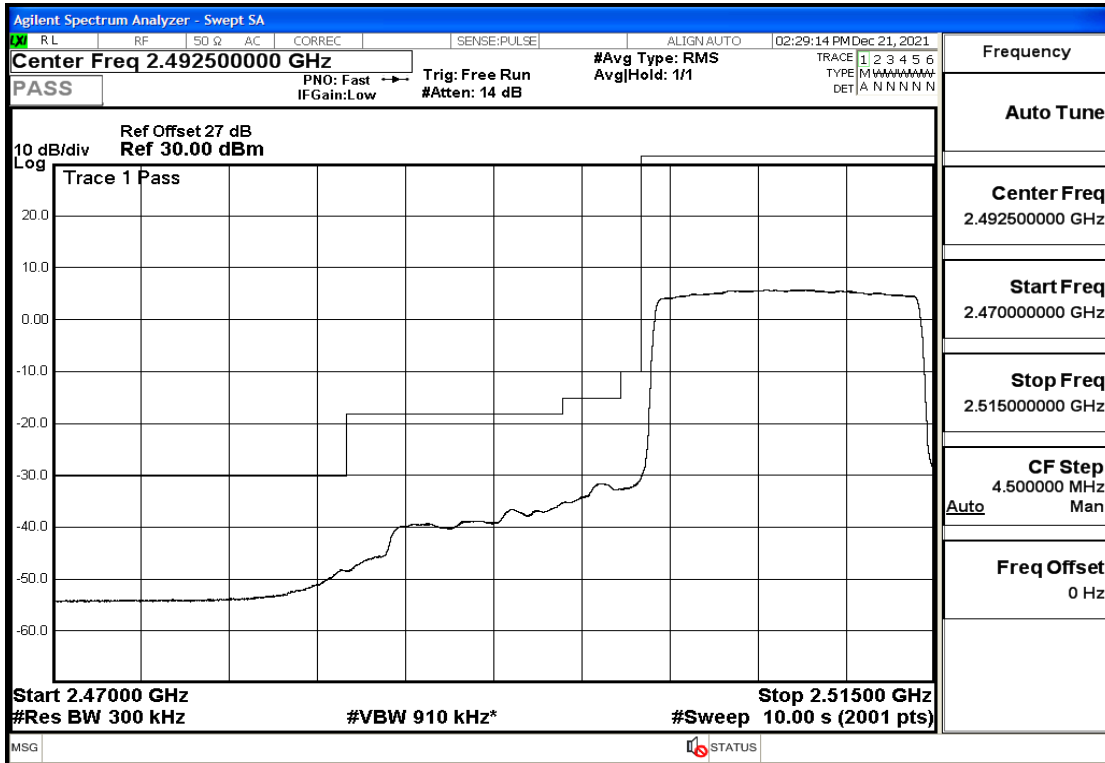

Band7-15-2507.5-QPSK-75#LOW@Pass