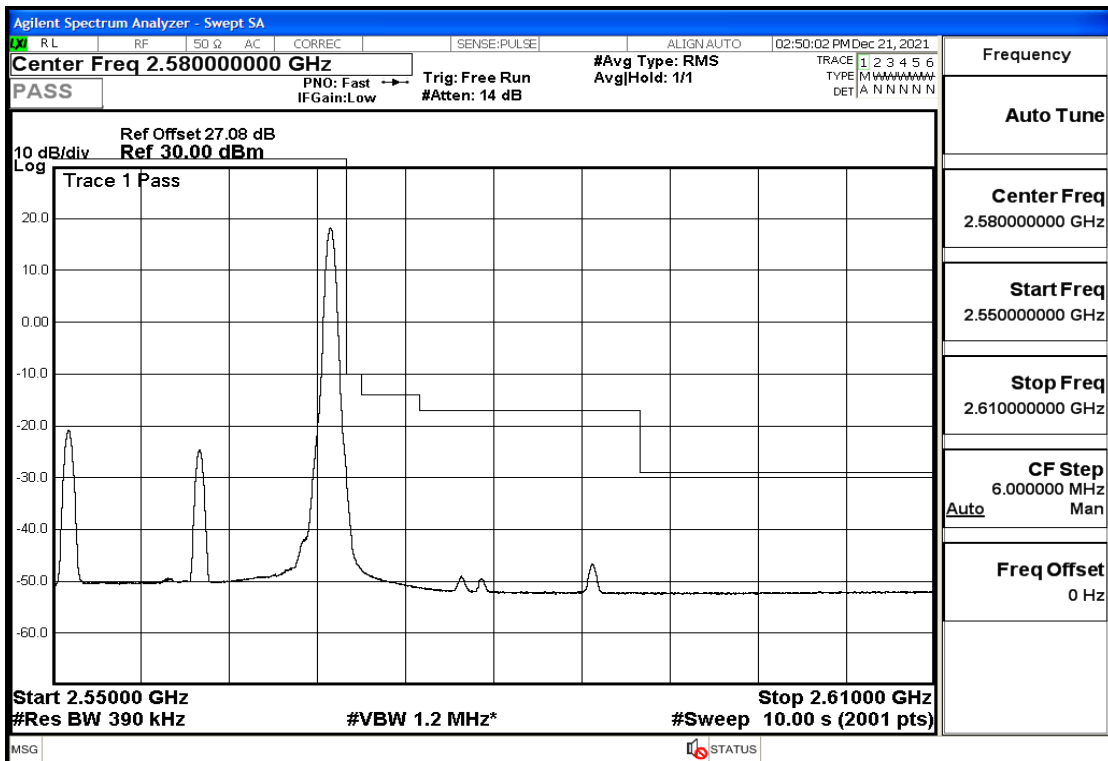

Band7-20-2560-16QAM-1#HIGH@Pass