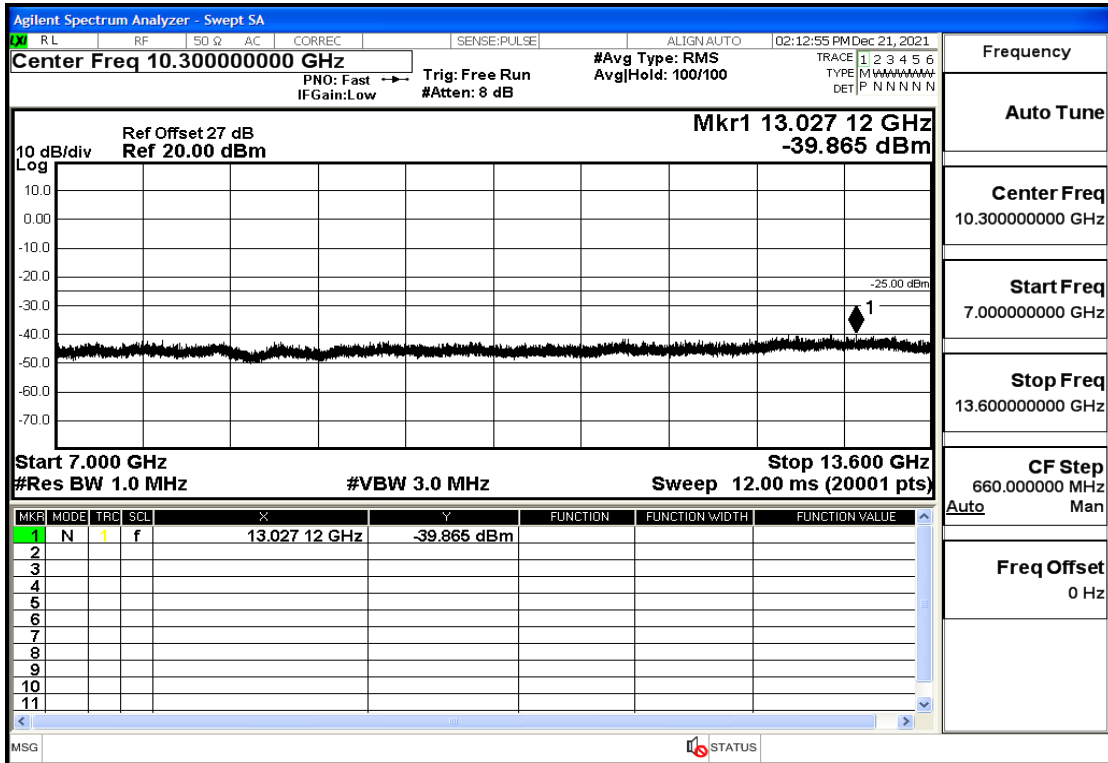

OB7-5-2535-QPSK-25#LOW@7GHz-13.6GHz@Pass