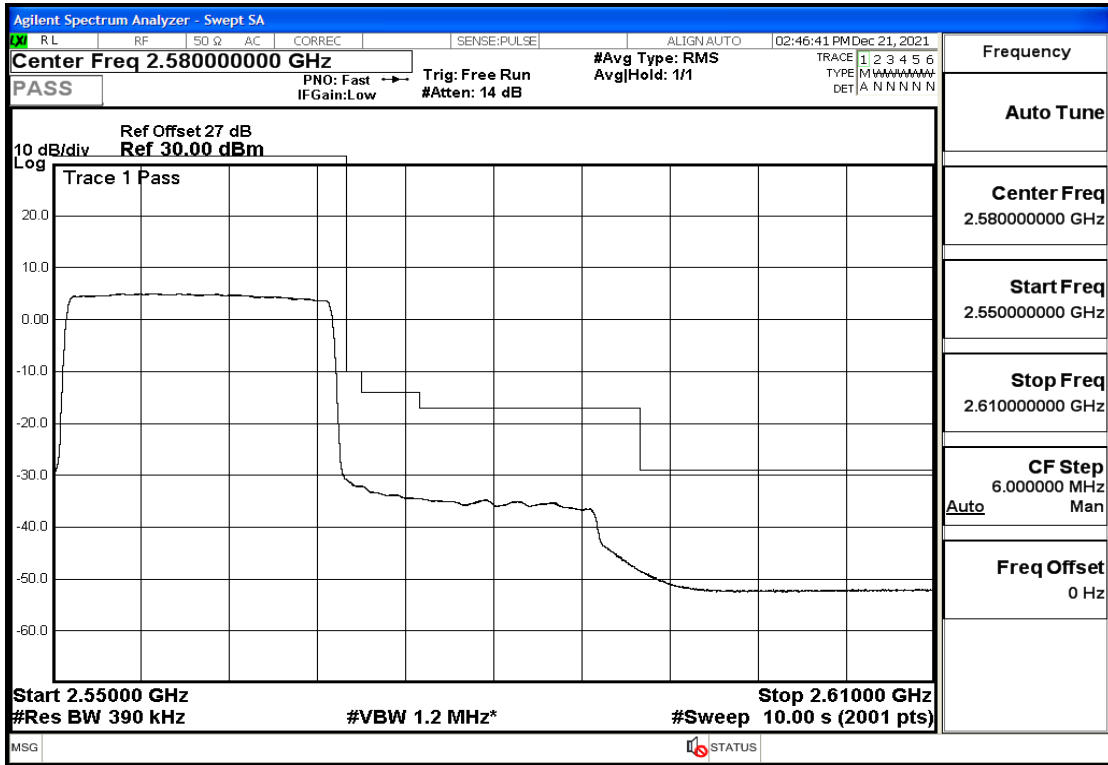

Band7-20-2560-QPSK-100#LOW@Pass