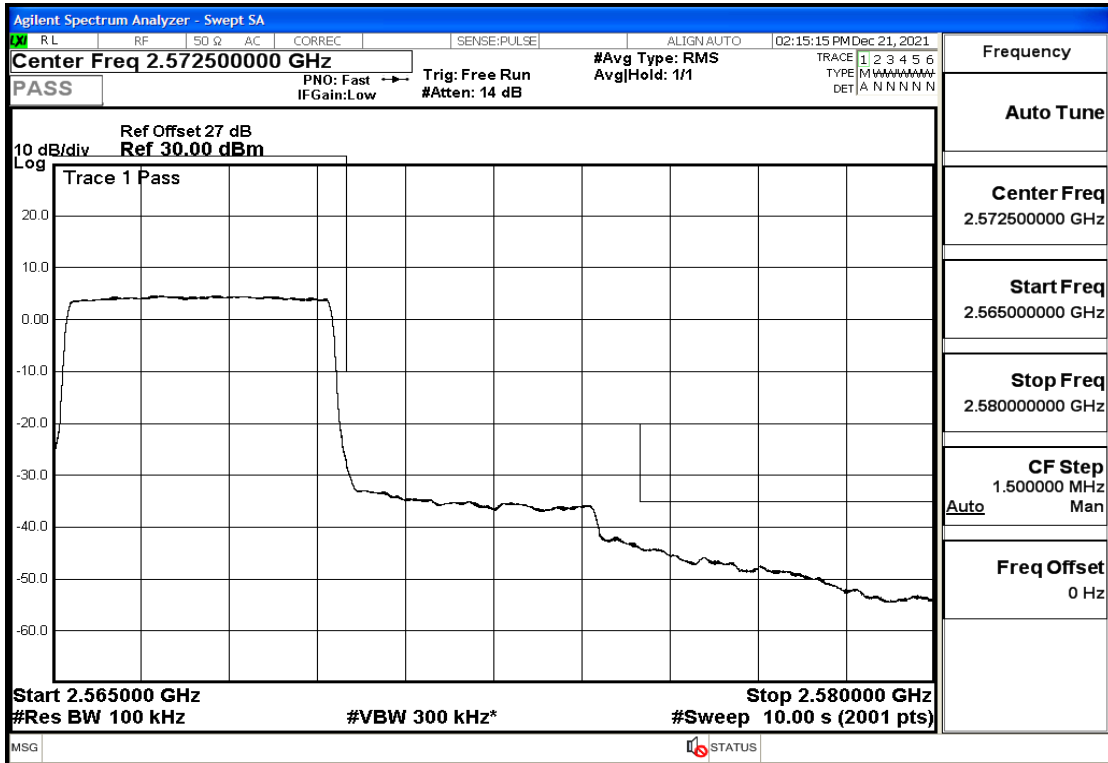

Band7-5-2567.5-QPSK-25#LOW@Pass