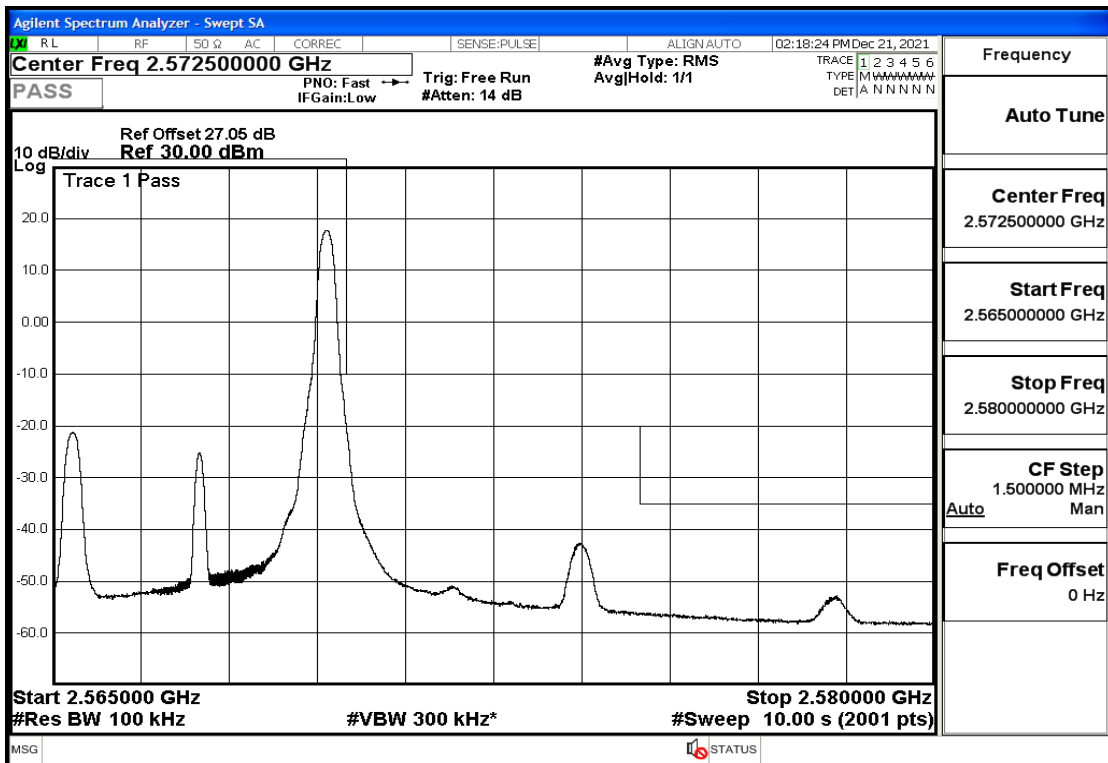

Band7-5-2567.5-16QAM-1#HIGH@Pass