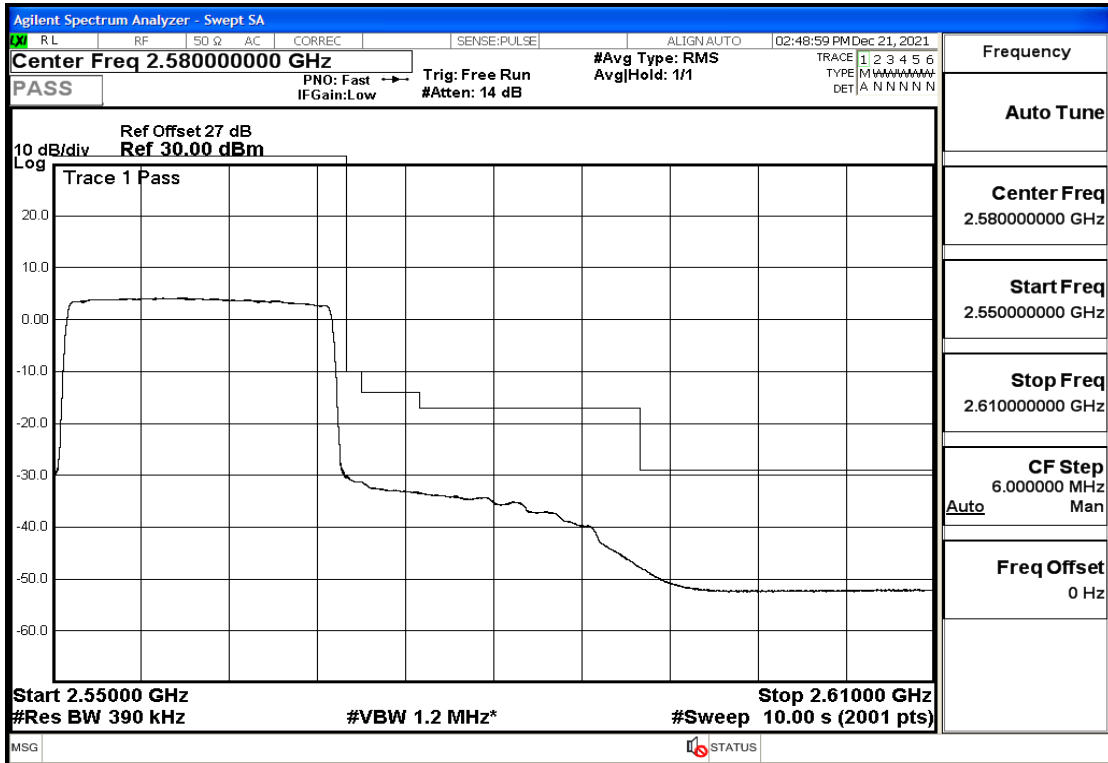

Band7-20-2560-16QAM-100#LOW@Pass