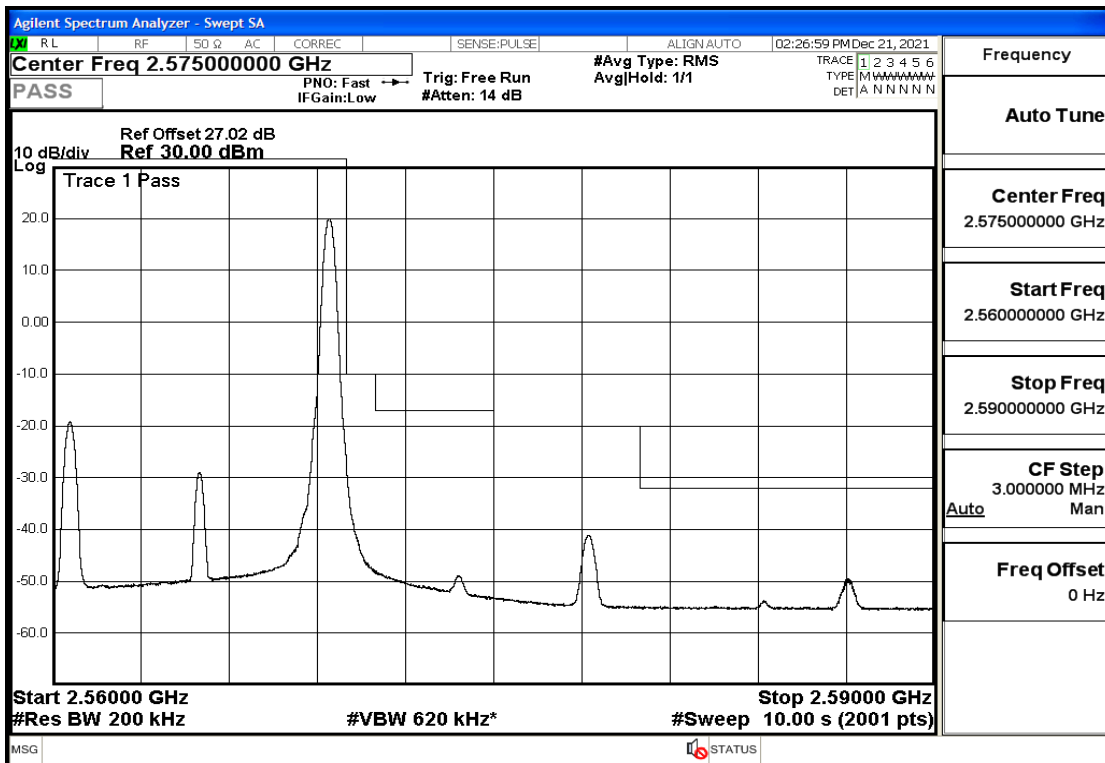

Band7-10-2565-QPSK-1#HIGH@Pass