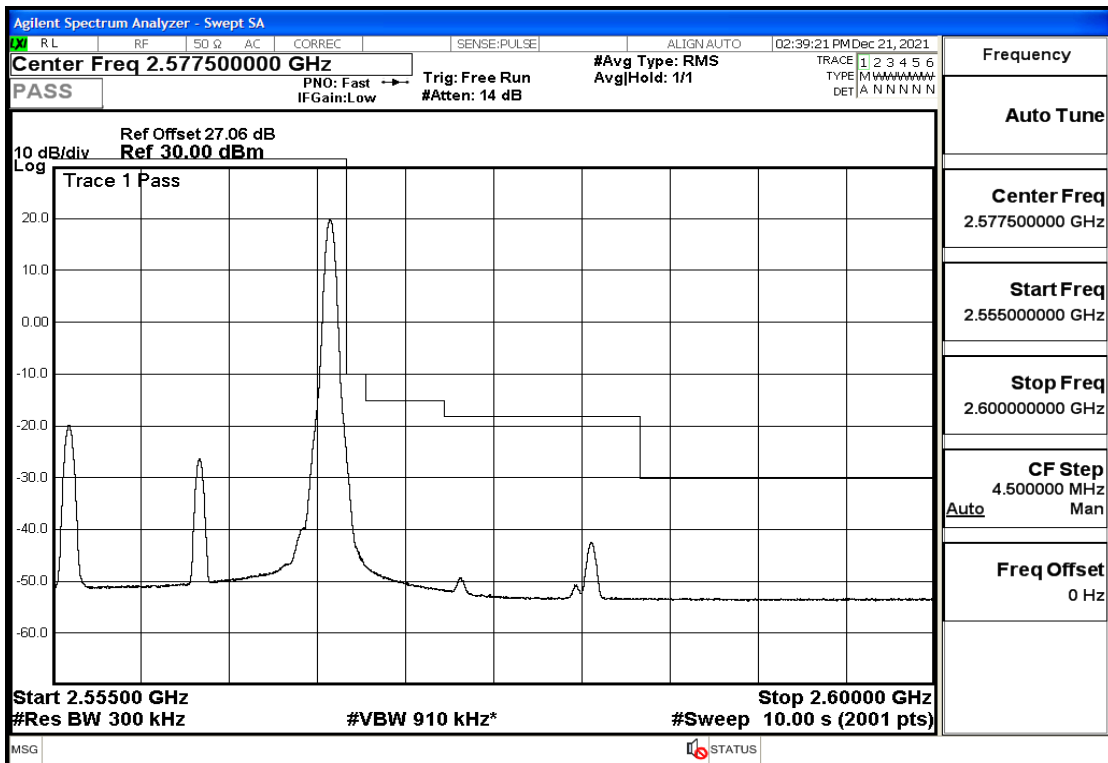

Band7-15-2562.5-16QAM-1#HIGH@Pass