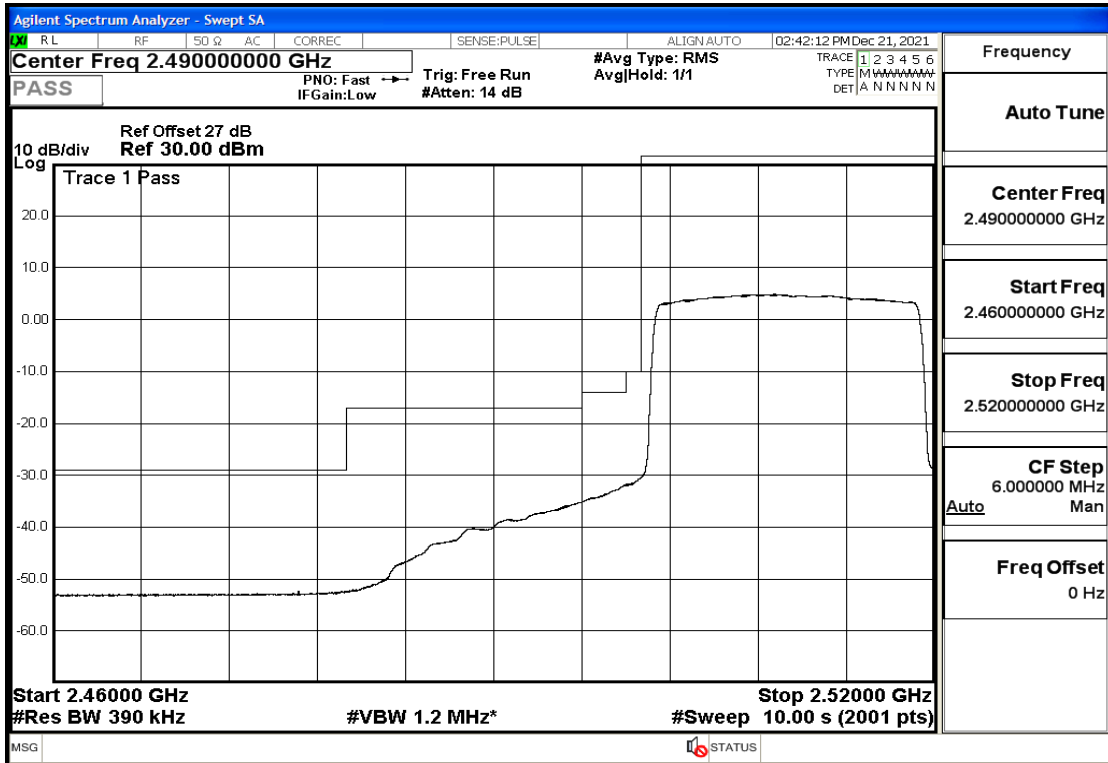

Band7-20-2510-16QAM-100#LOW@Pass