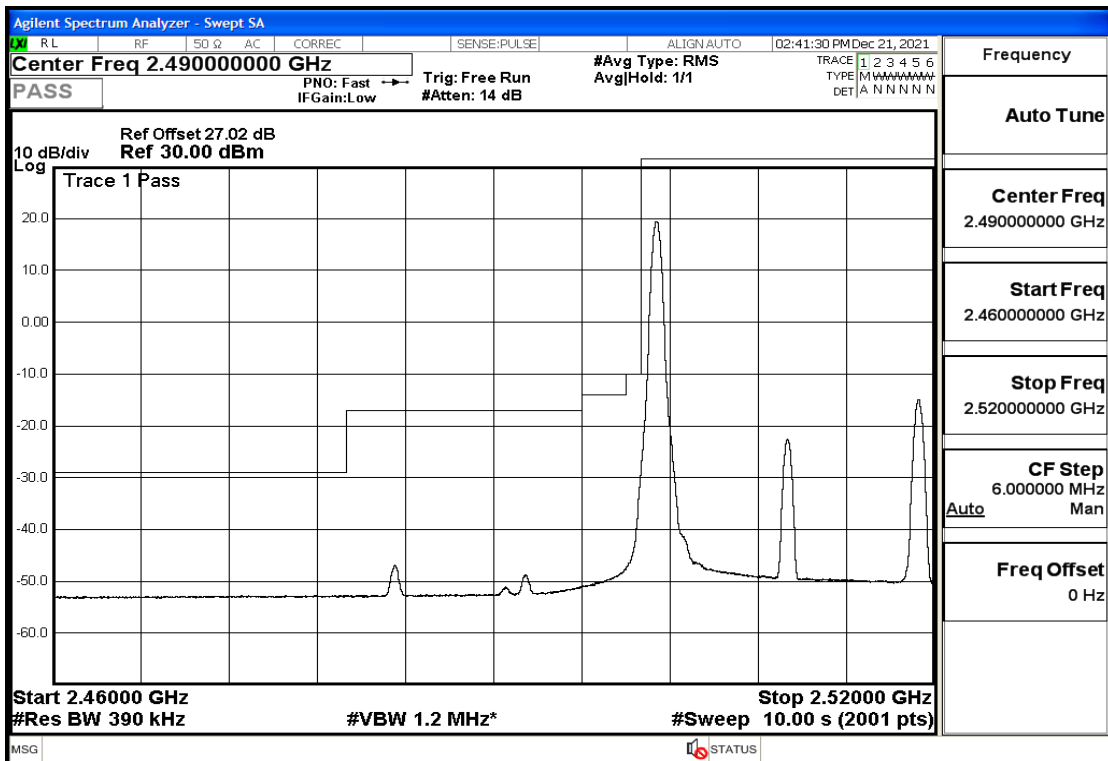

Band7-20-2510-QPSK-1#LOW@Pass