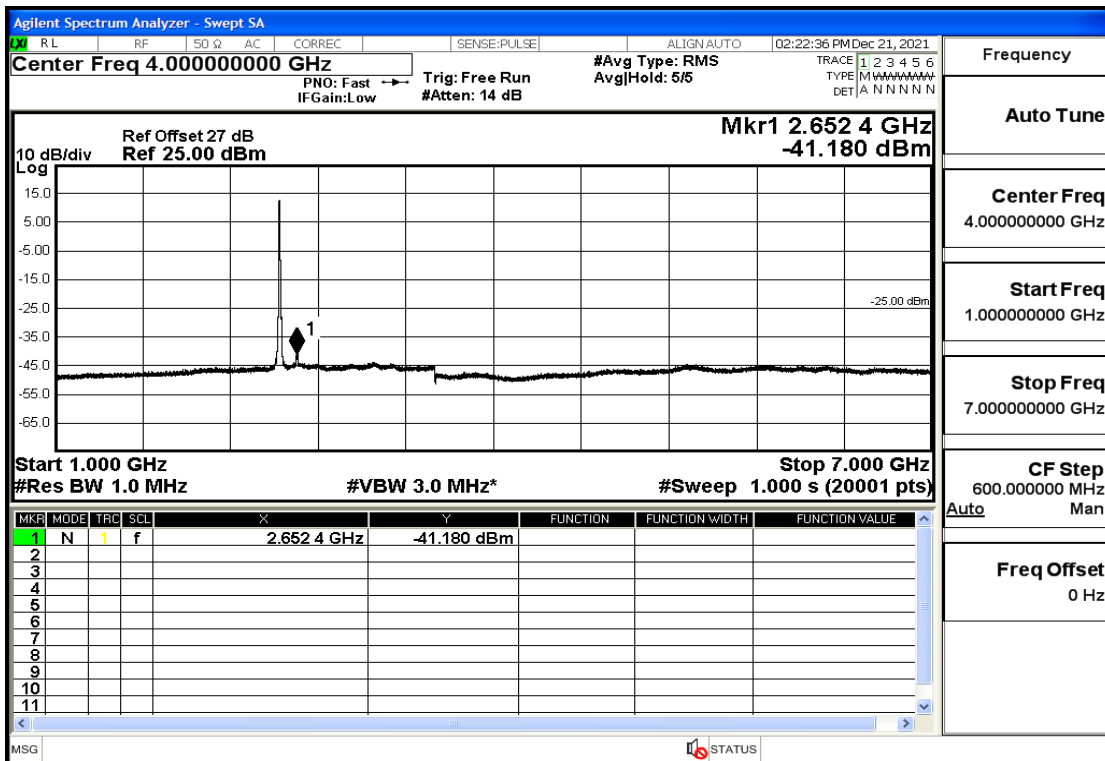

OB7-10-2535-QPSK-50#LOW@1GHz-7GHz@Pass