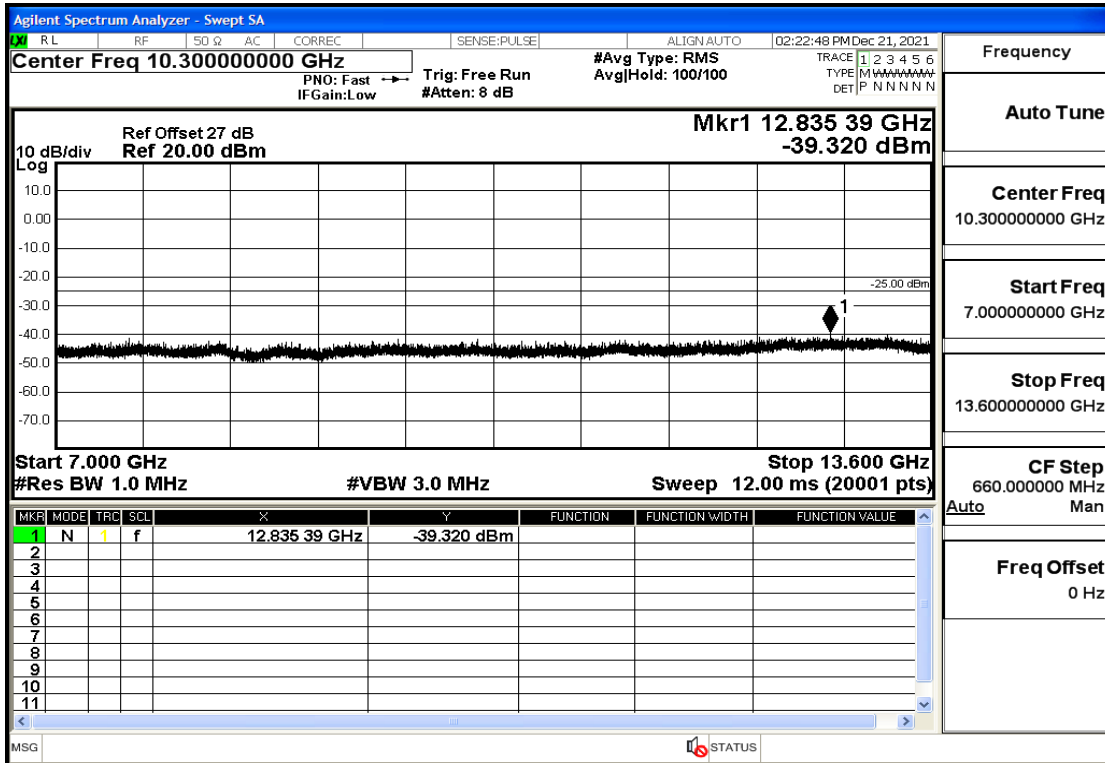

OB7-10-2535-QPSK-50#LOW@7GHz-13.6GHz@Pass