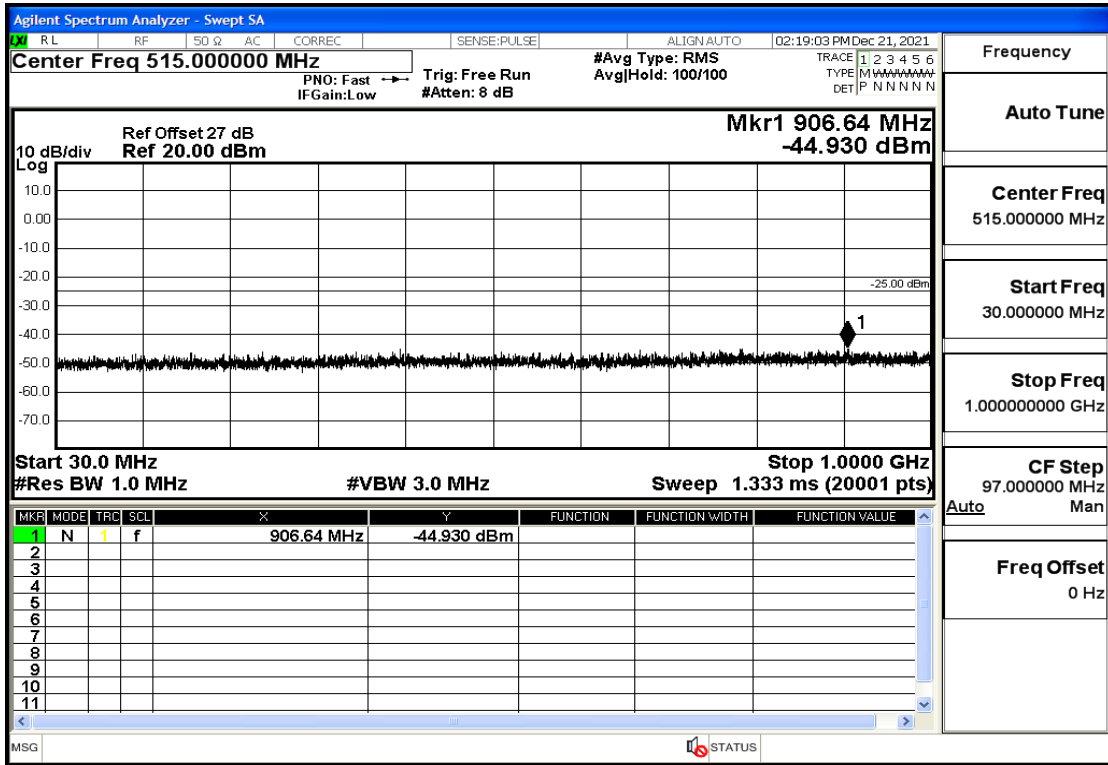

OB7-10-2505-QPSK-50#LOW@30mHz-1GHz@Pass