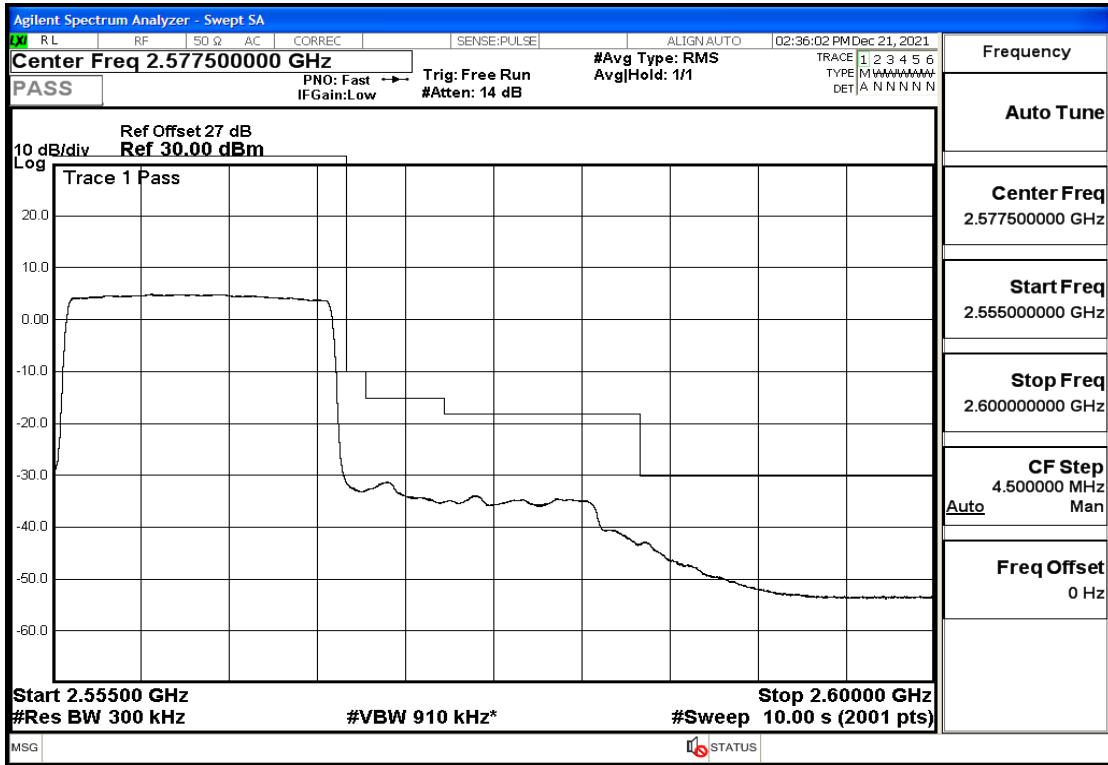

Band7-15-2562.5-QPSK-75#LOW@Pass