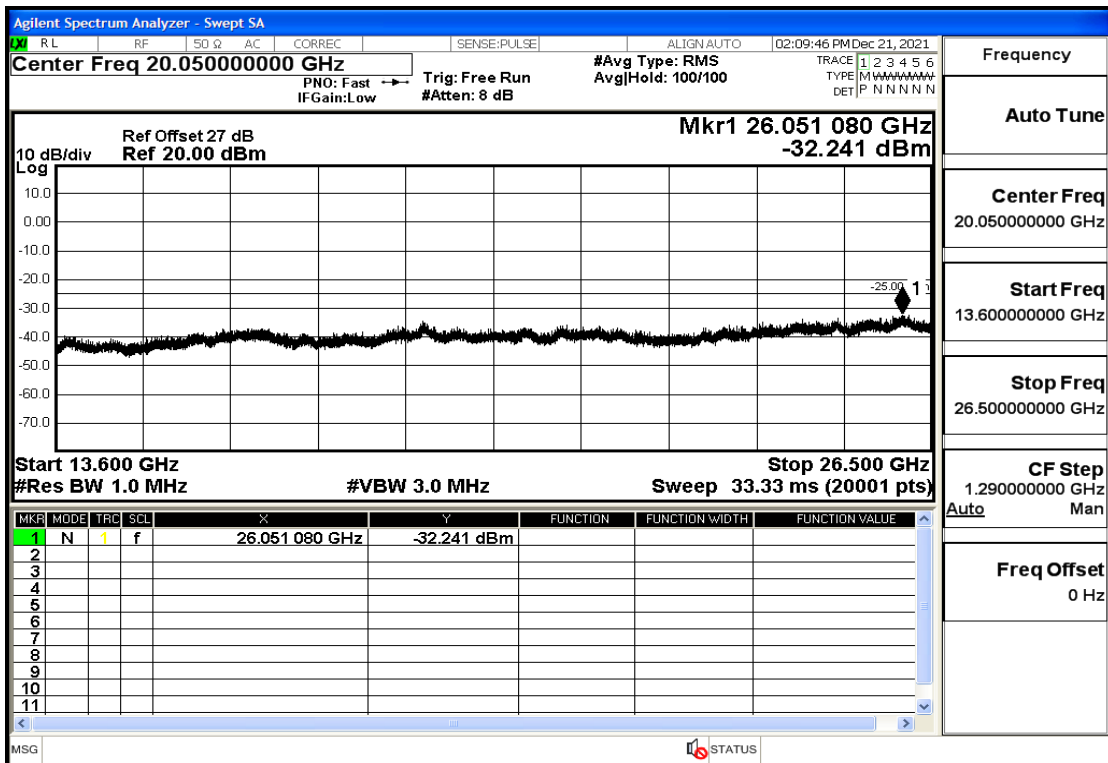

OB7-5-2502.5-QPSK-25#LOW@13.6GHz-26.5GHz@Pass