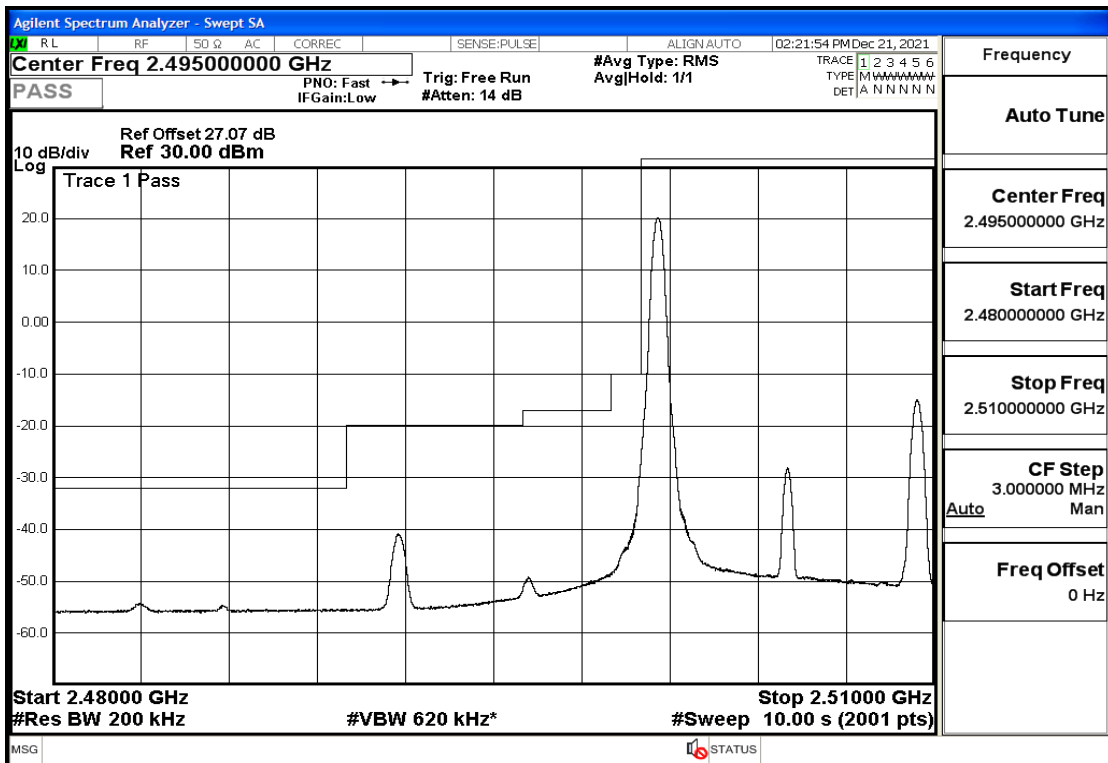

Band7-10-2505-16QAM-1#LOW@Pass