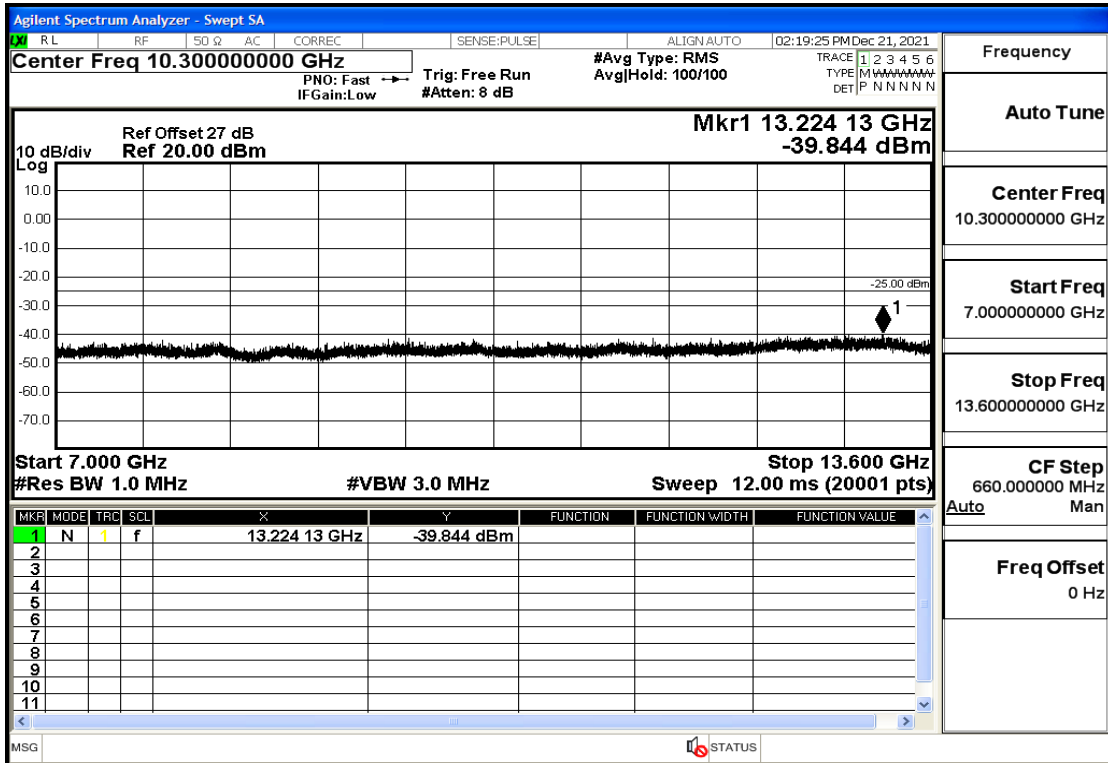

OB7-10-2505-QPSK-50#LOW@7GHz-13.6GHz@Pass