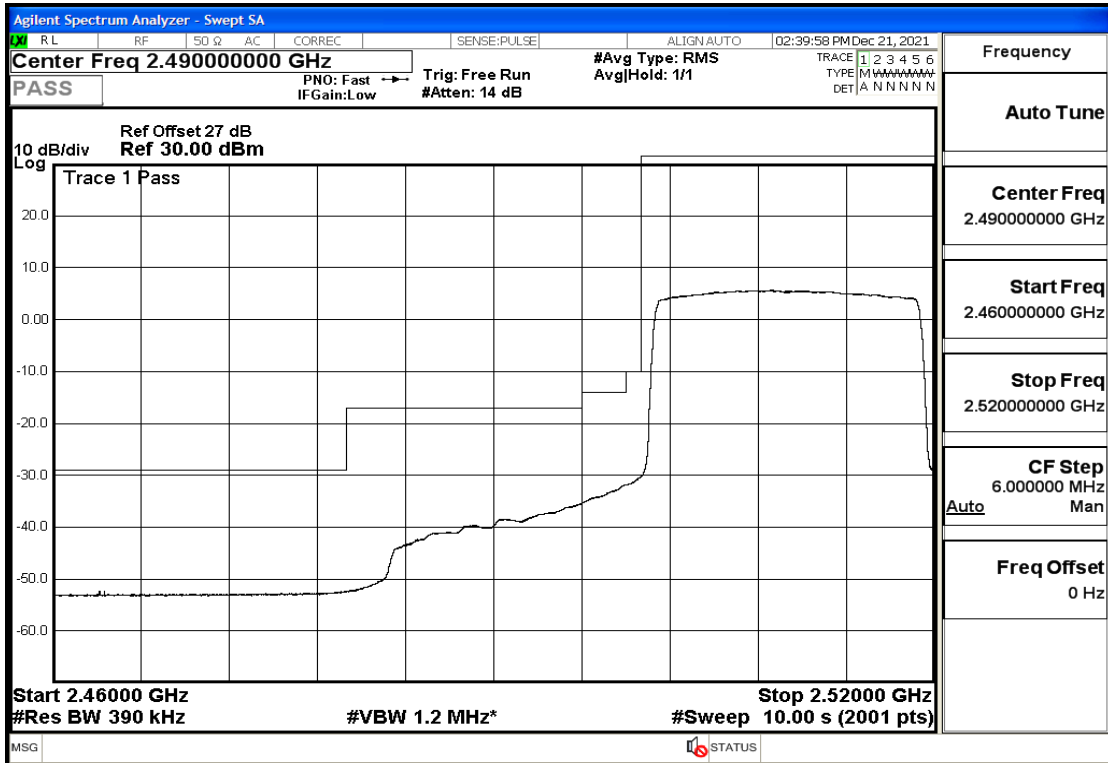

Band7-20-2510-QPSK-100#LOW@Pass