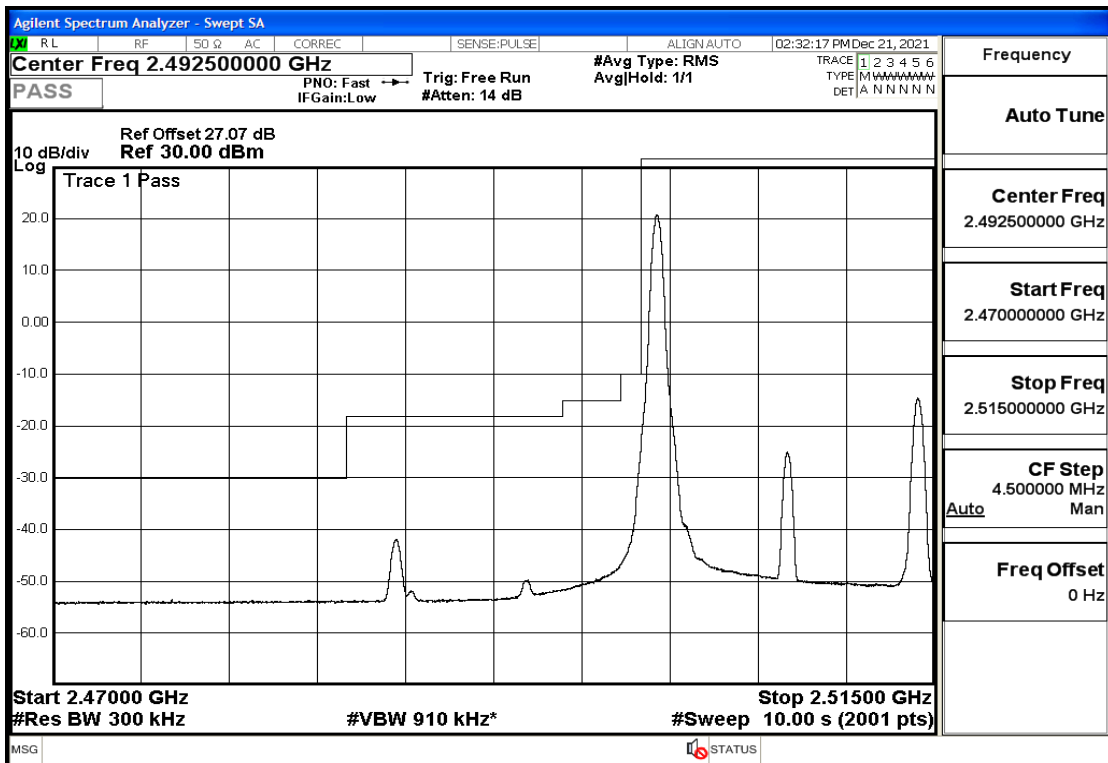

Band7-15-2507.5-16QAM-1#LOW@Pass