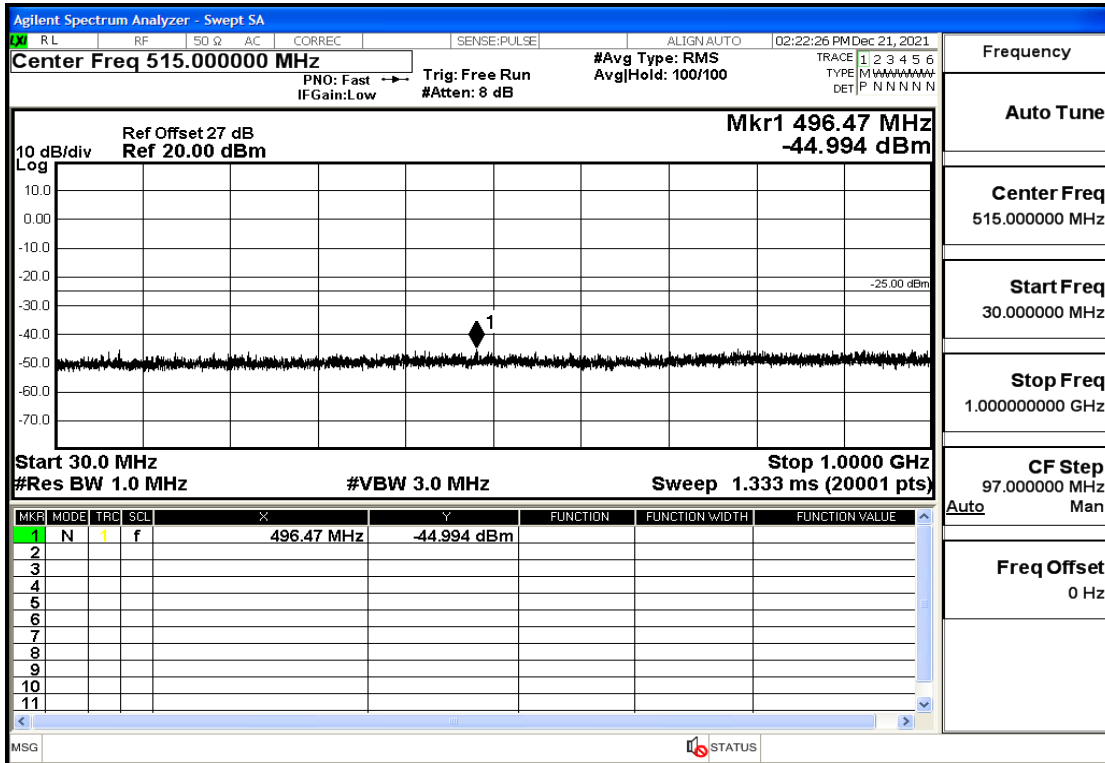

OB7-10-2535-QPSK-50#LOW@30mHz-1GHz@Pass