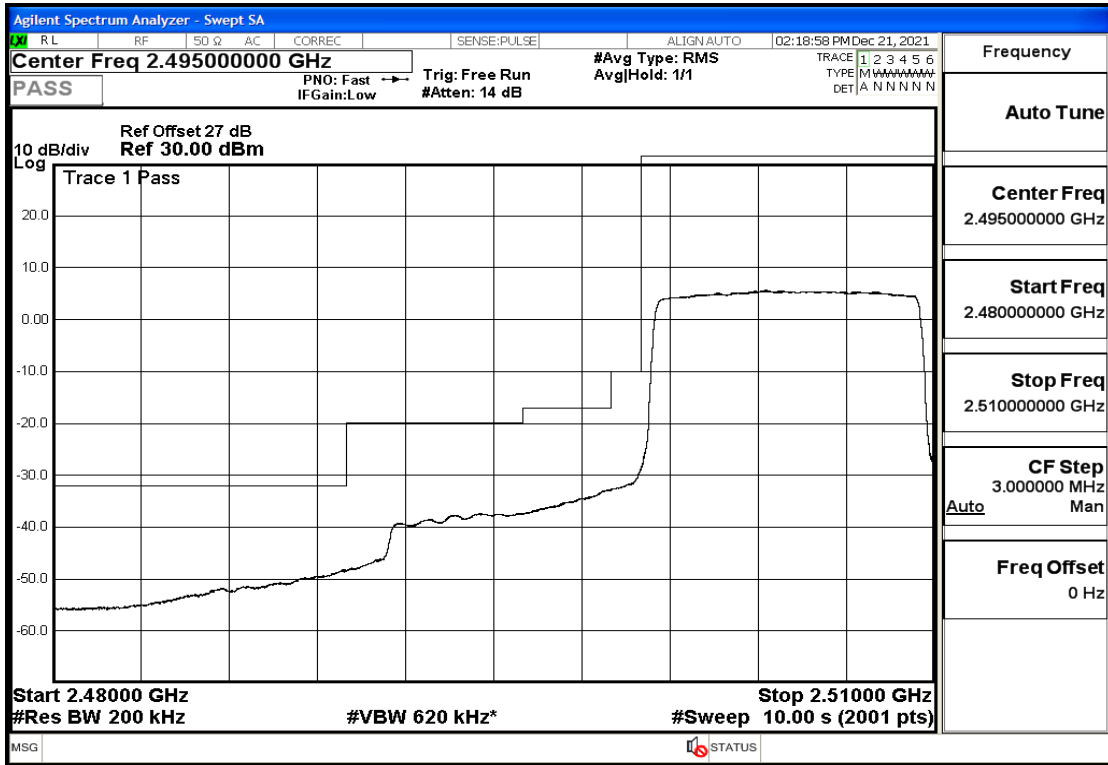

Band7-10-2505-QPSK-50#LOW@Pass