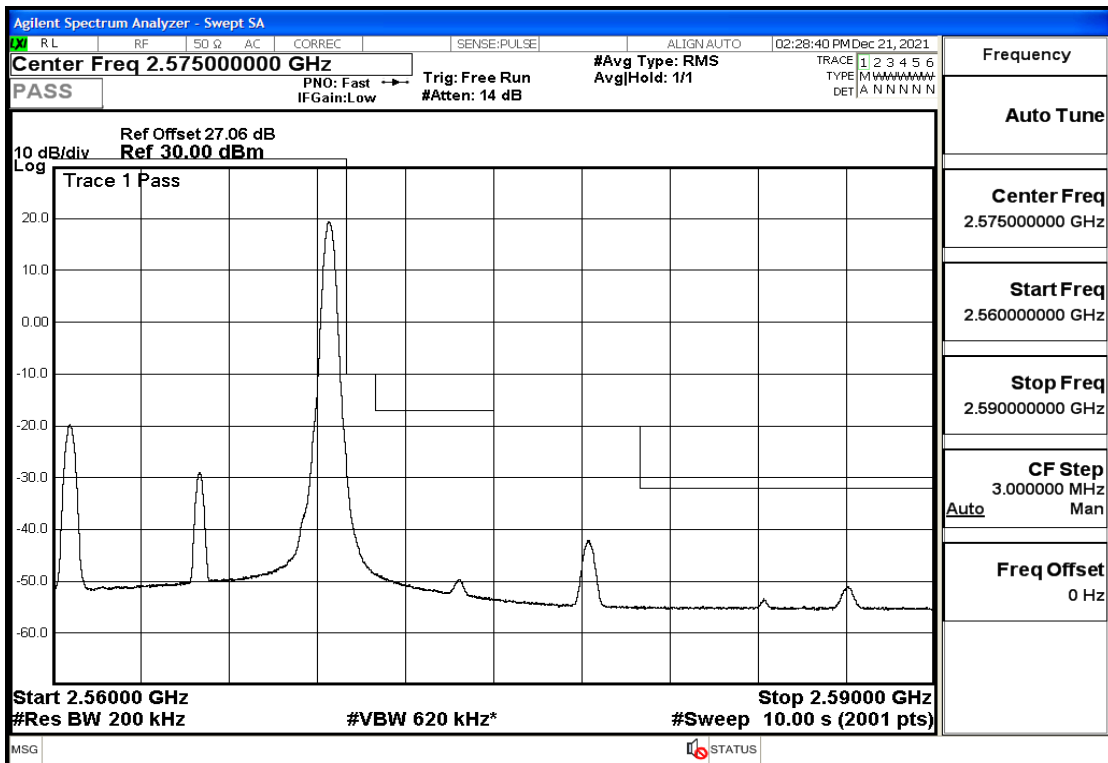

Band7-10-2565-16QAM-1#HIGH@Pass