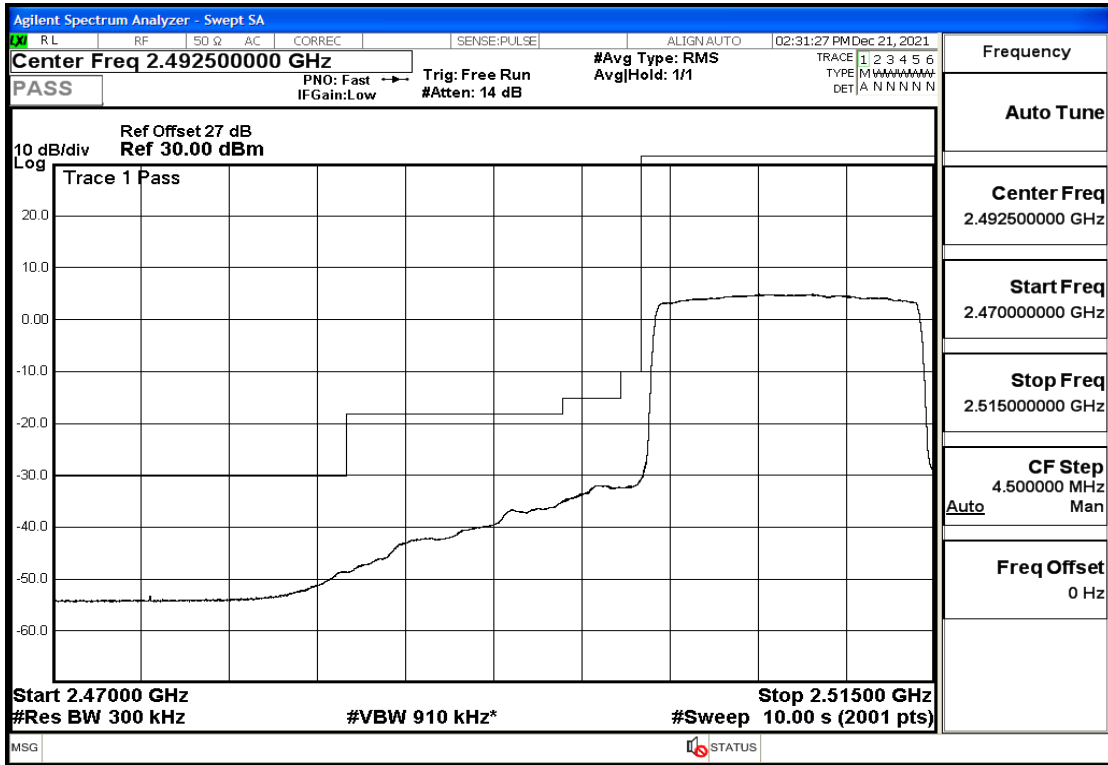

Band7-15-2507.5-16QAM-75#LOW@Pass