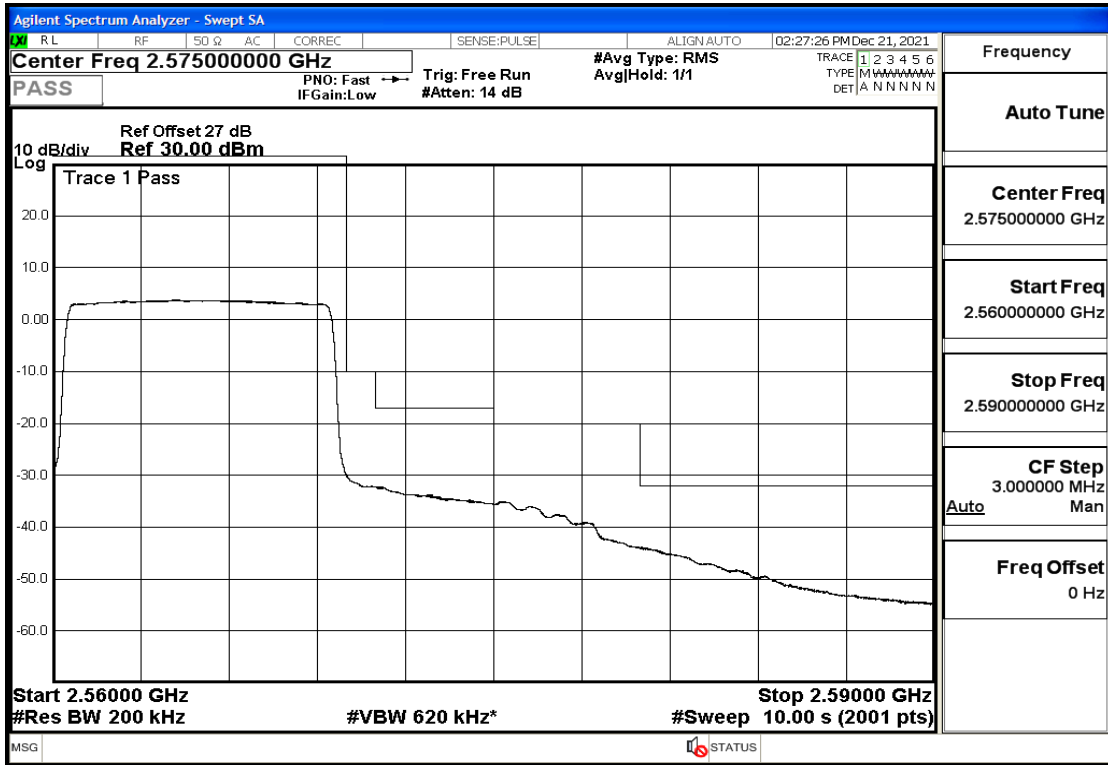

Band7-10-2565-16QAM-50#LOW@Pass