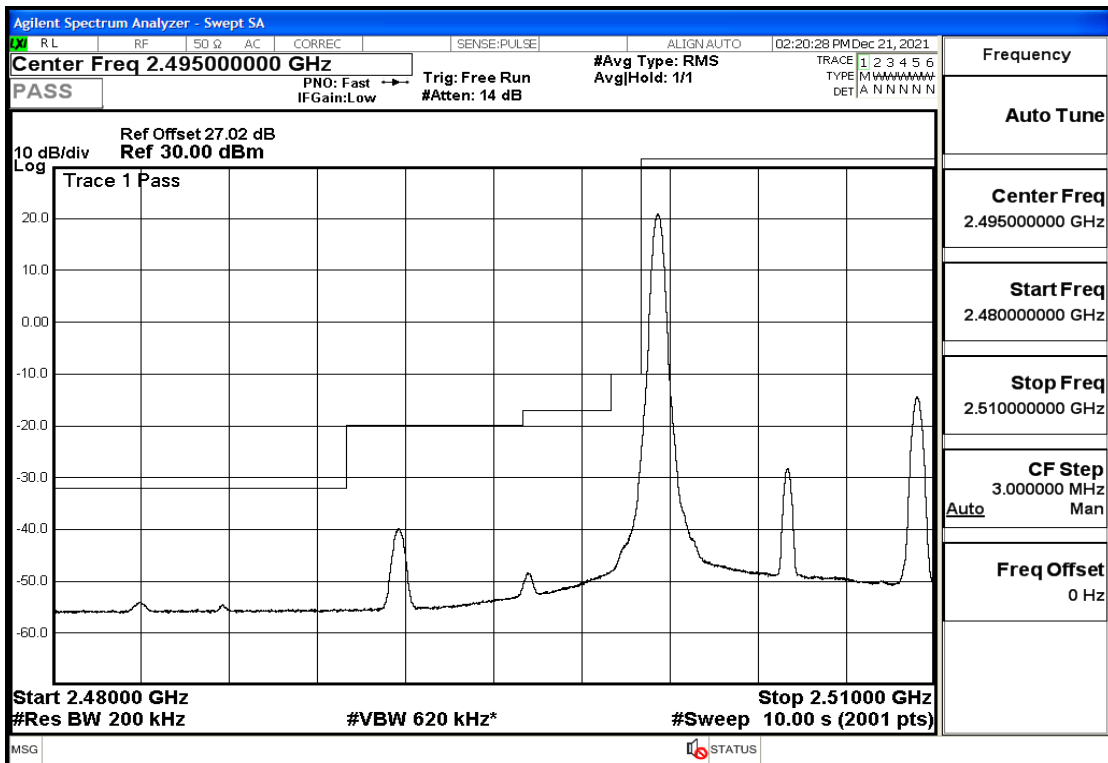

Band7-10-2505-QPSK-1#LOW@Pass