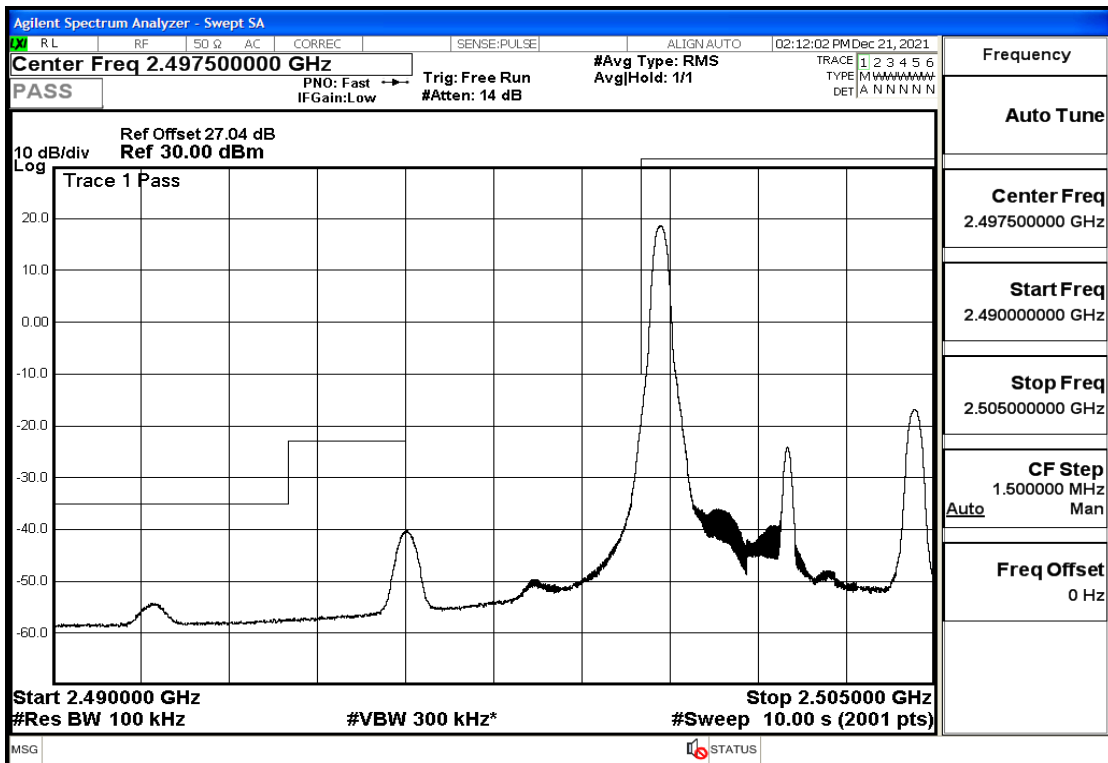

Band7-5-2502.5-16QAM-1#LOW@Pass