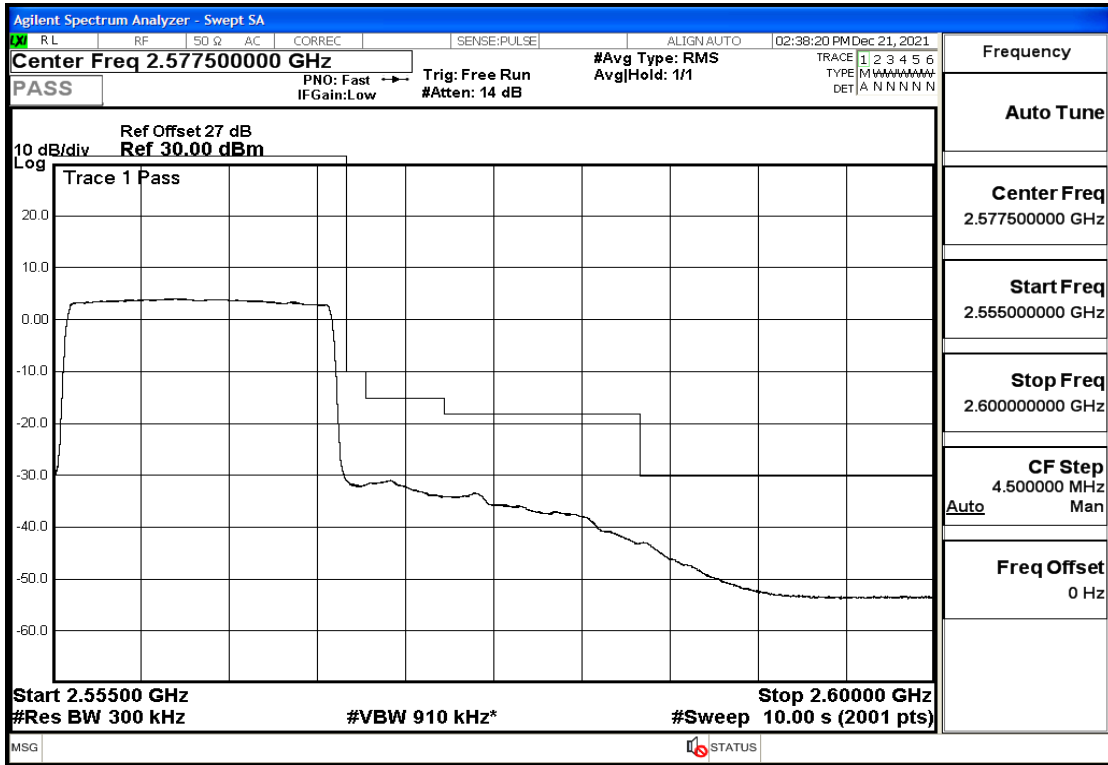

Band7-15-2562.5-16QAM-75#LOW@Pass