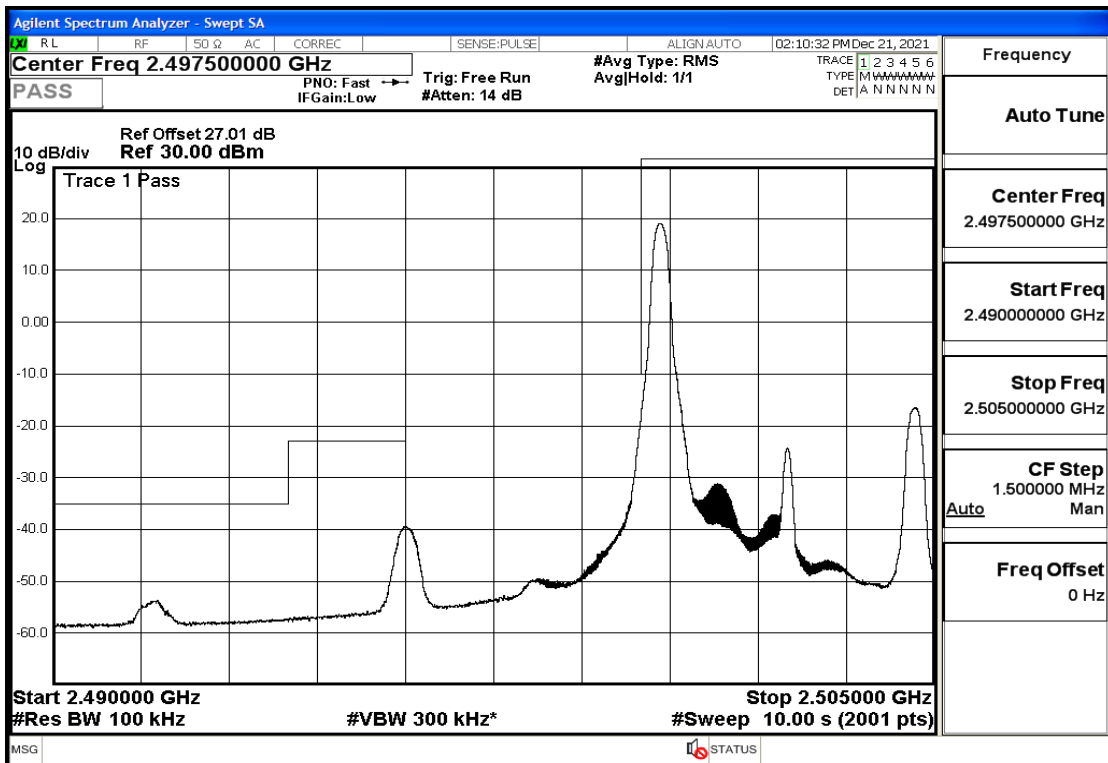

Band7-5-2502.5-QPSK-1#LOW@Pass