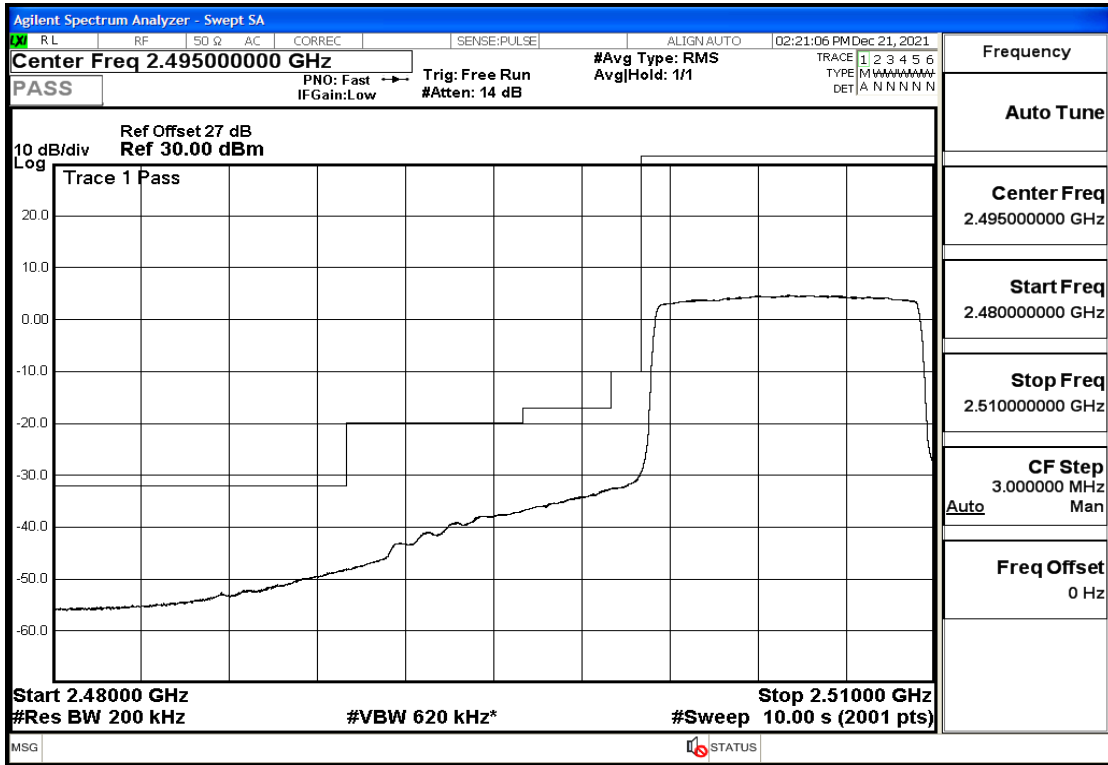

Band7-10-2505-16QAM-50#LOW@Pass