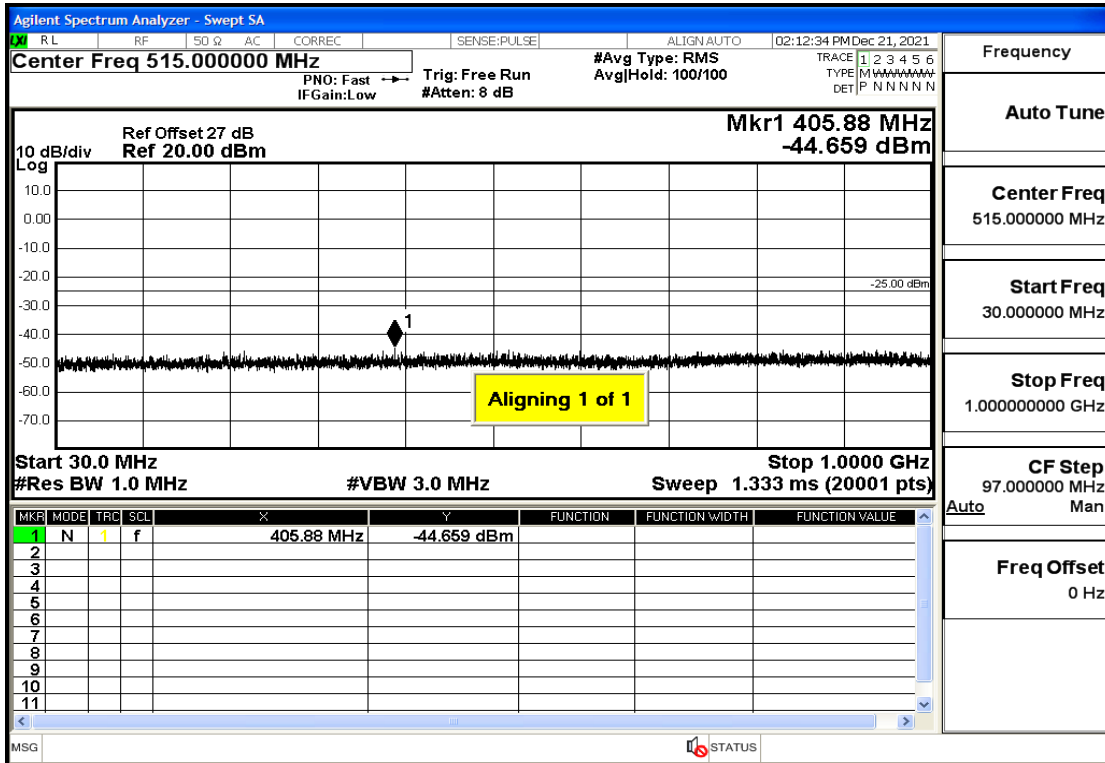

OB7-5-2535-QPSK-25#LOW@30mHz-1GHz@Pass