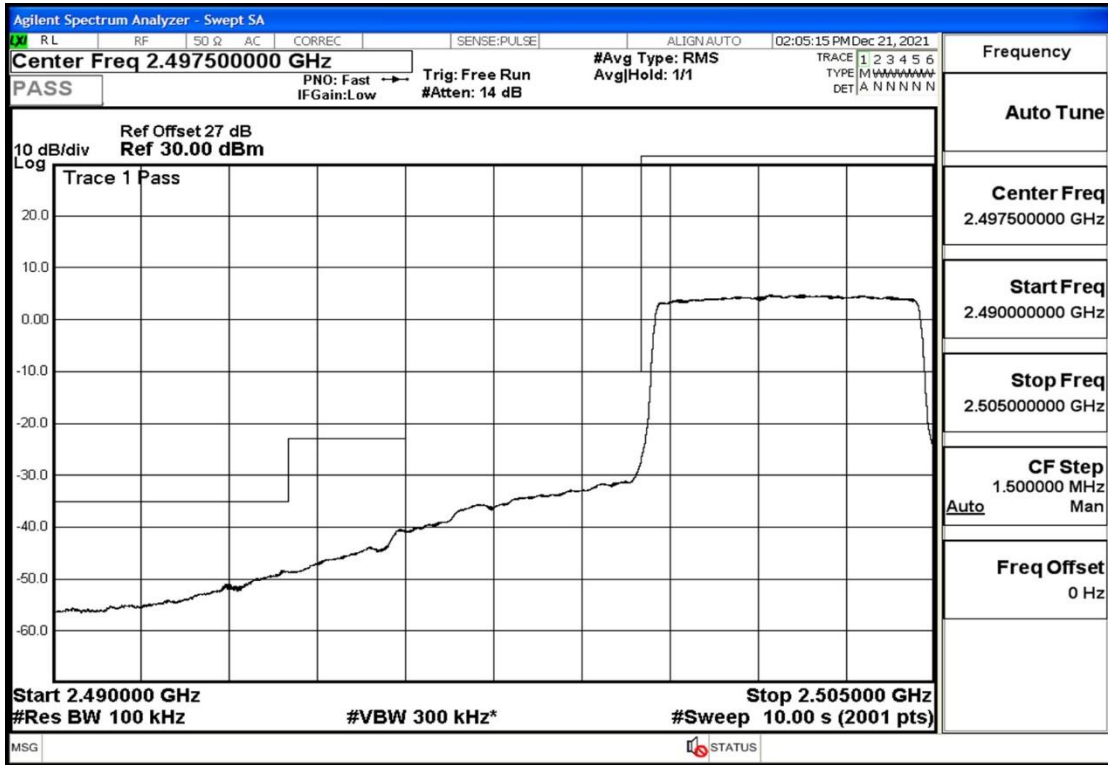

Band7-5-2502.5-QPSK-25#LOW@Pass