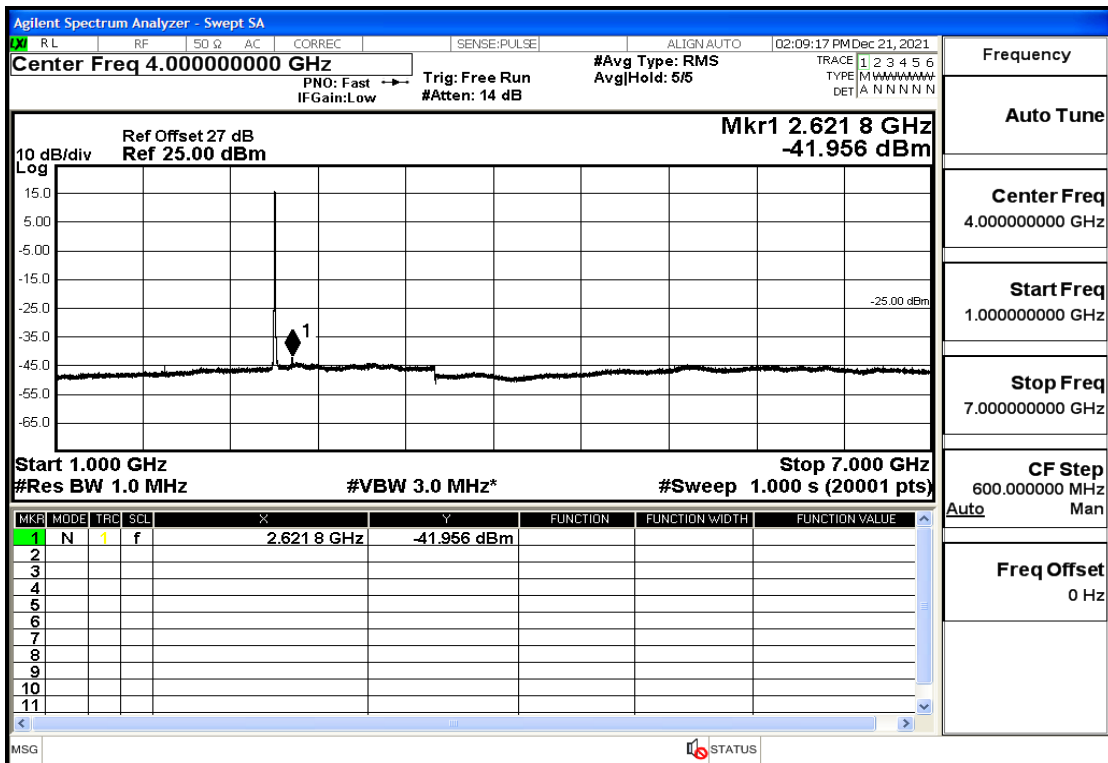

OB7-5-2502.5-QPSK-25#LOW@1GHz-7GHz@Pass