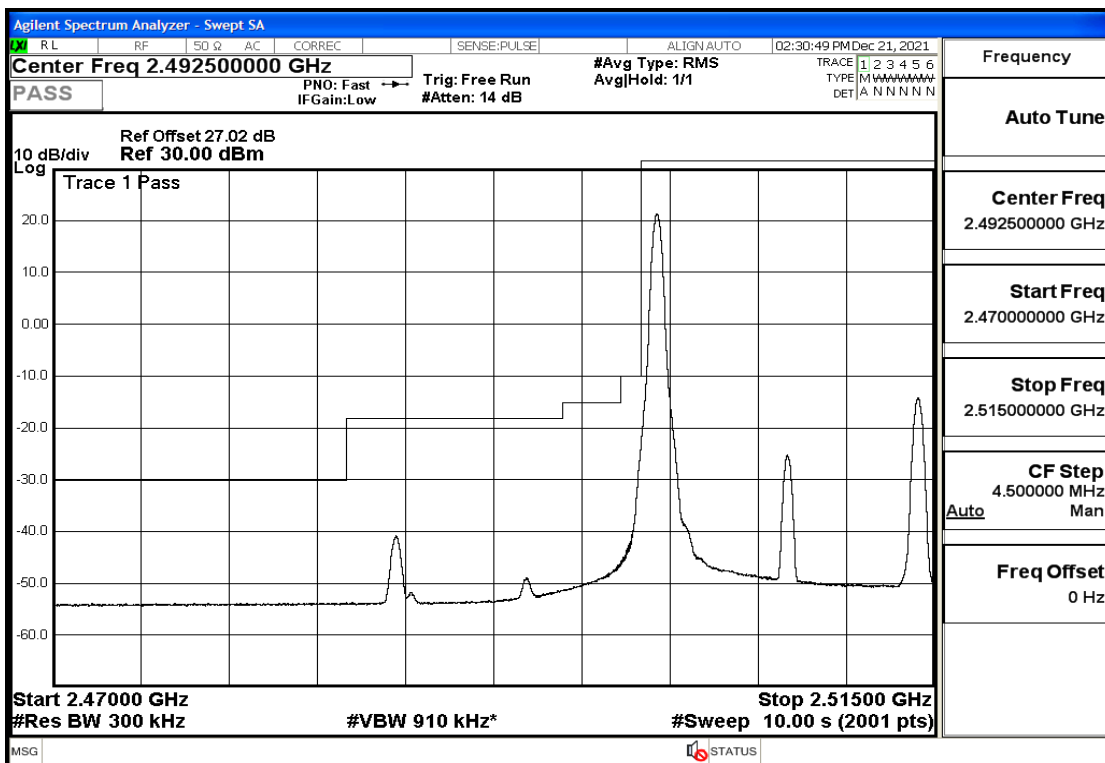

Band7-15-2507.5-QPSK-1#LOW@Pass