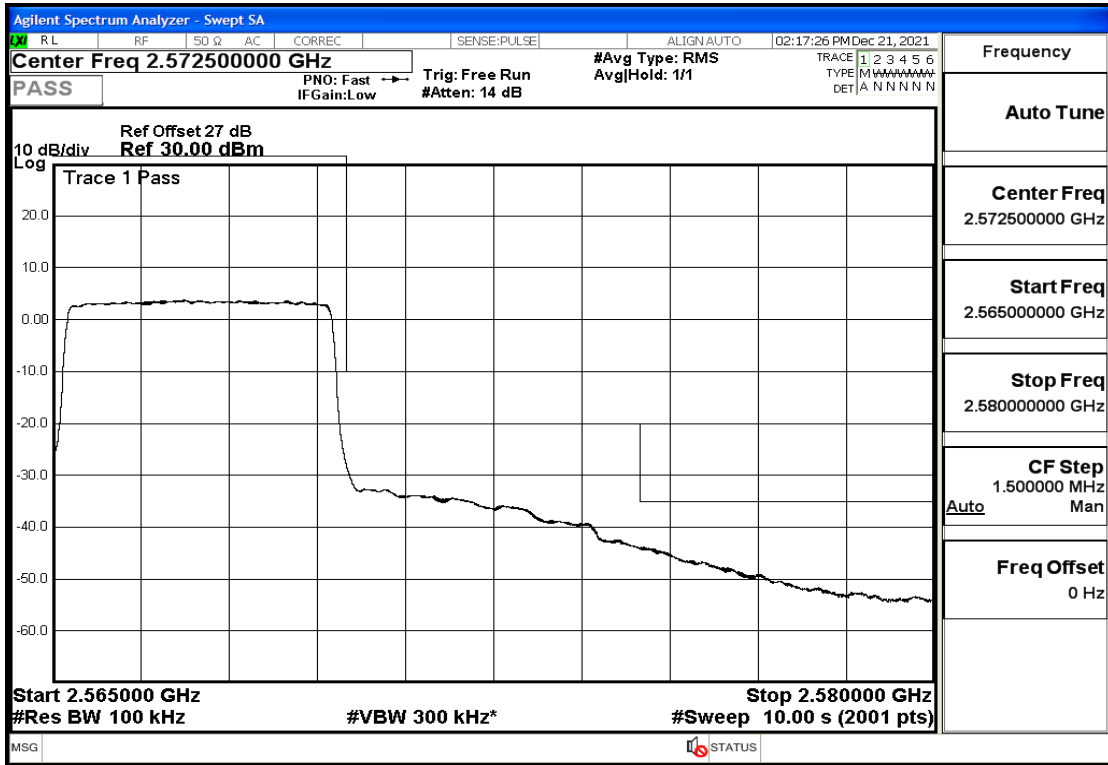

Band7-5-2567.5-16QAM-25#LOW@Pass