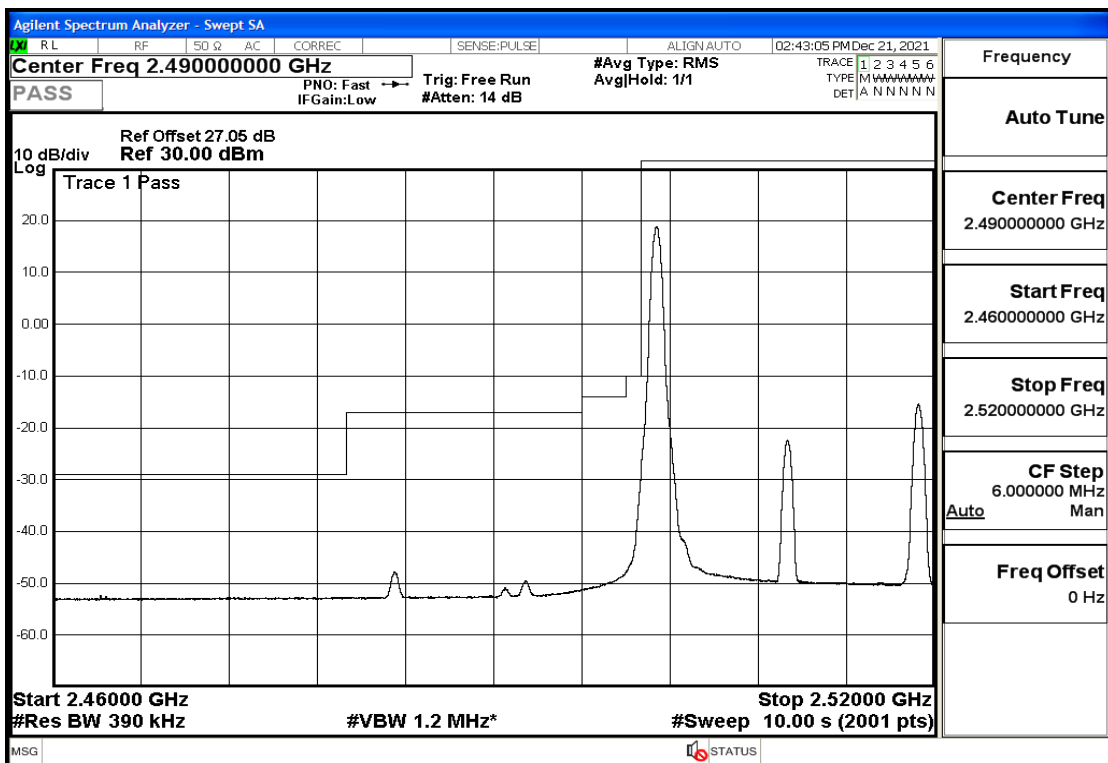

Band7-20-2510-16QAM-1#LOW@Pass