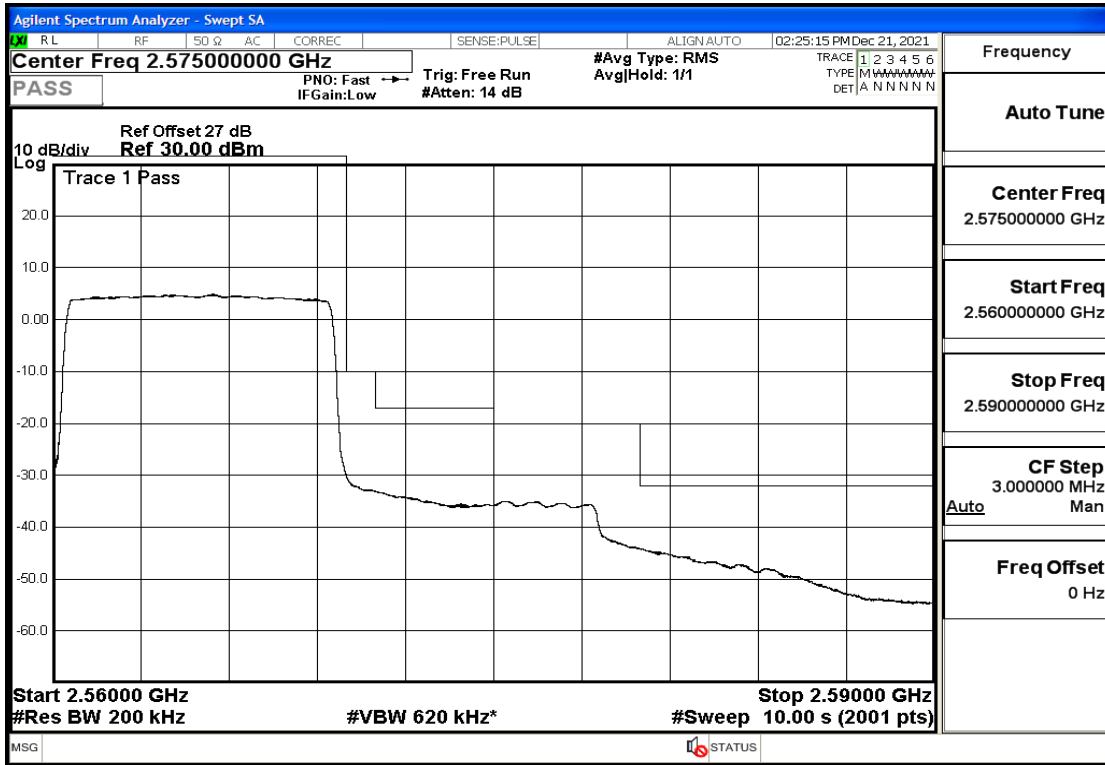

Band7-10-2565-QPSK-50#LOW@Pass