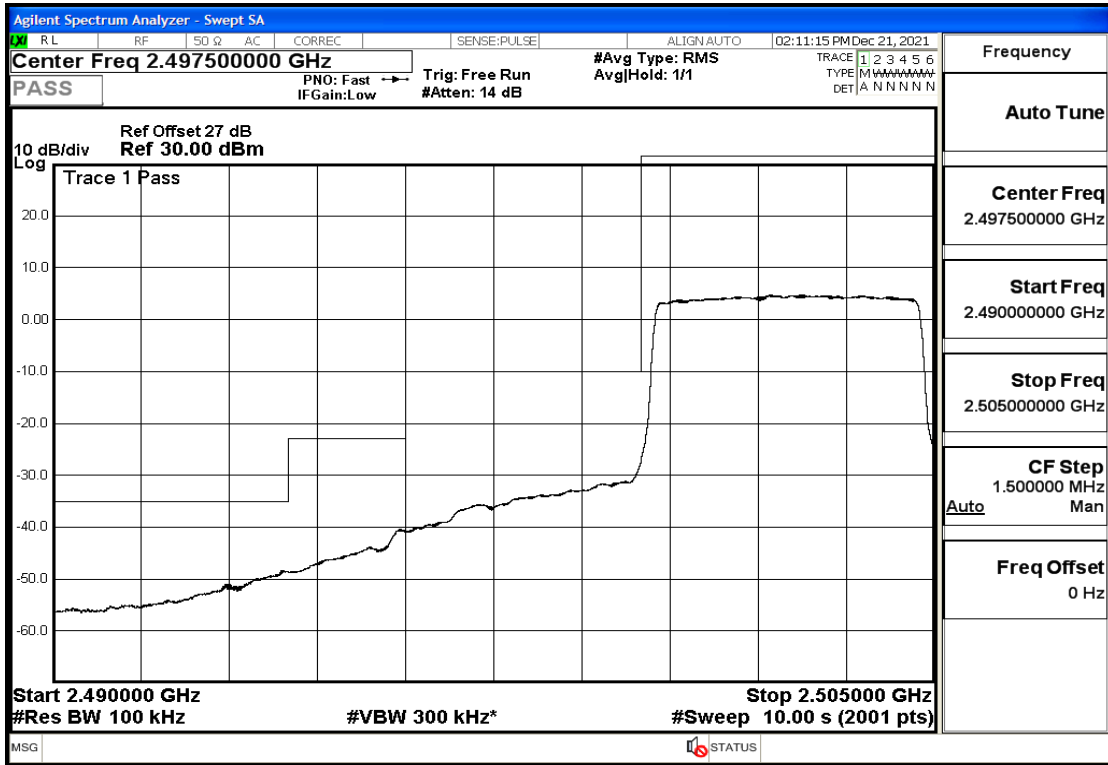

Band7-5-2502.5-16QAM-25#LOW@Pass