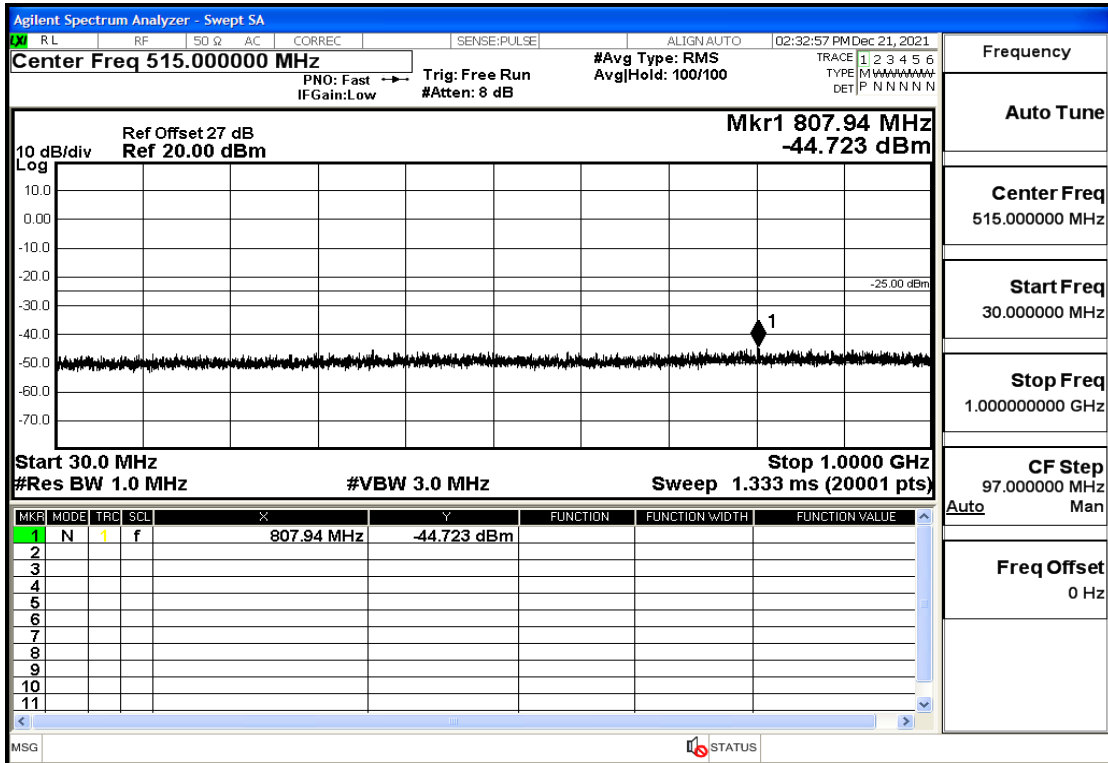

OB7-15-2535-QPSK-75#LOW@30mHz-1GHz@Pass