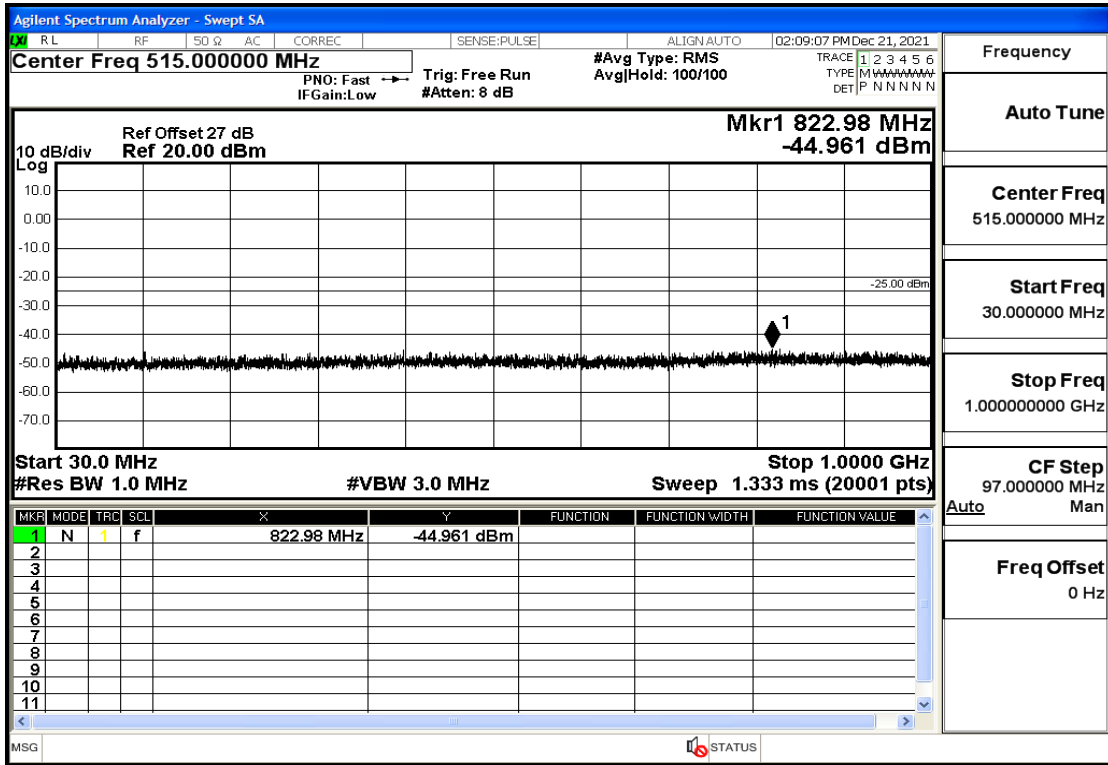

OB7-5-2502.5-QPSK-25#LOW@30MHz-1GHz@Pass