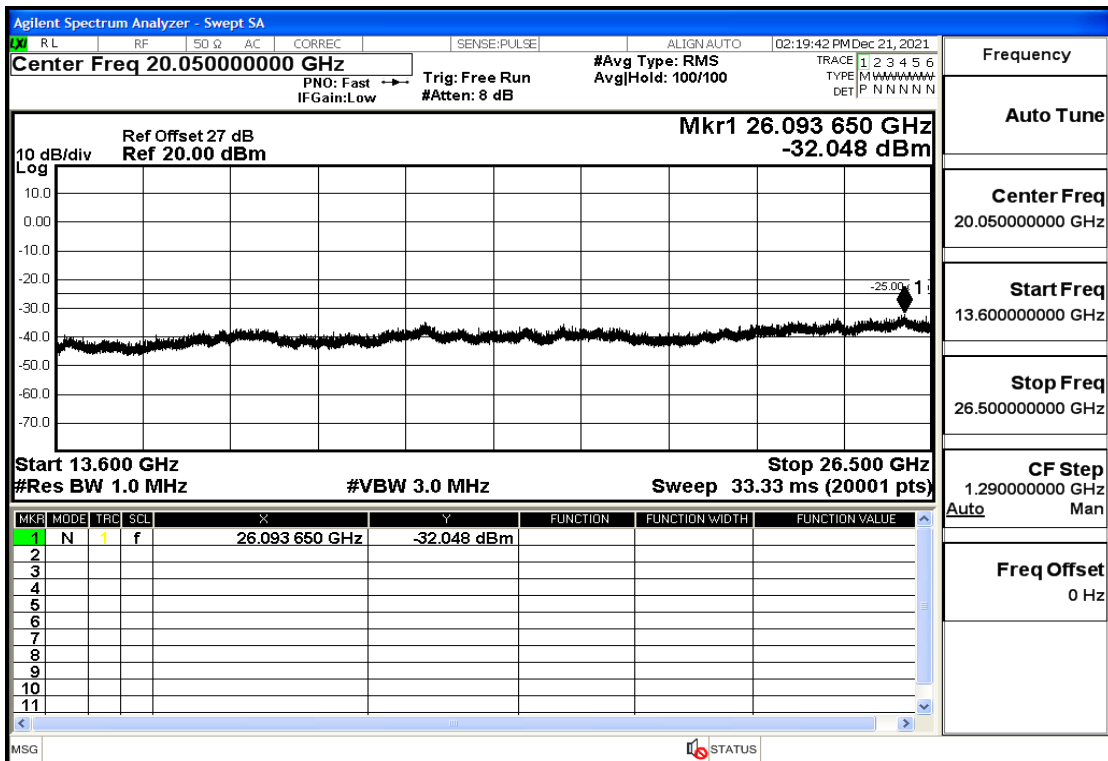

OB7-10-2505-QPSK-50#LOW@13.6GHz-26.5GHz@Pass