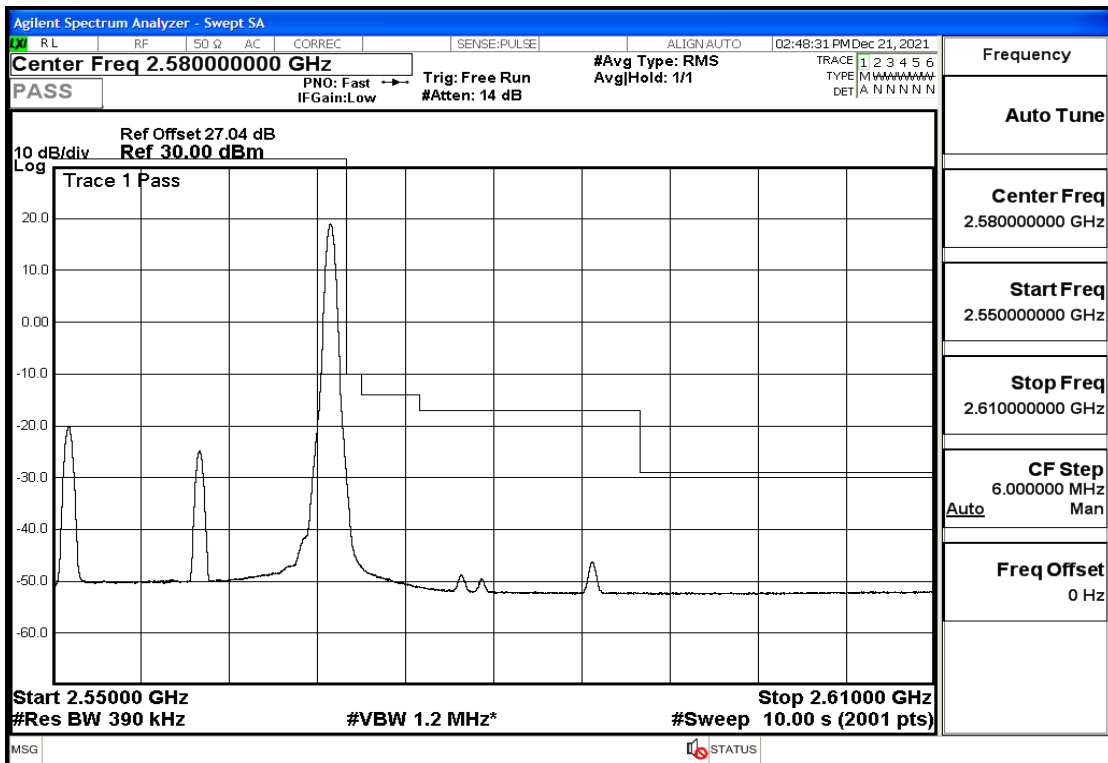

Band7-20-2560-QPSK-1#HIGH@Pass