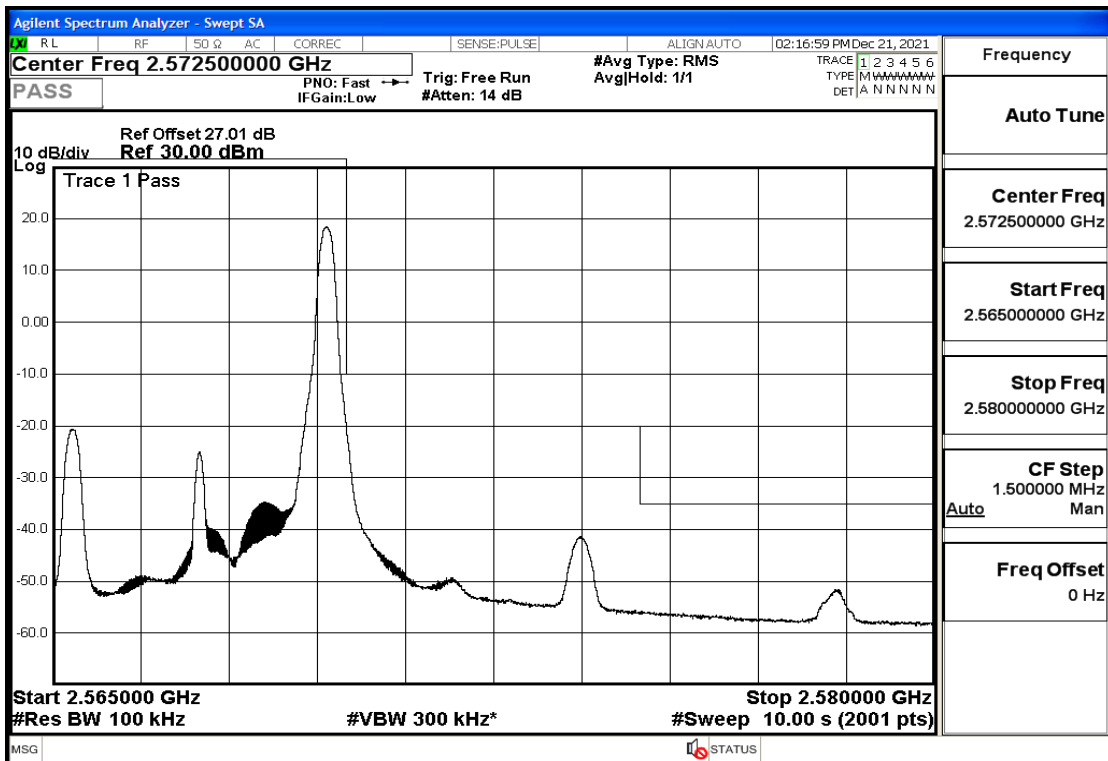

Band7-5-2567.5-QPSK-1#HIGH@Pass