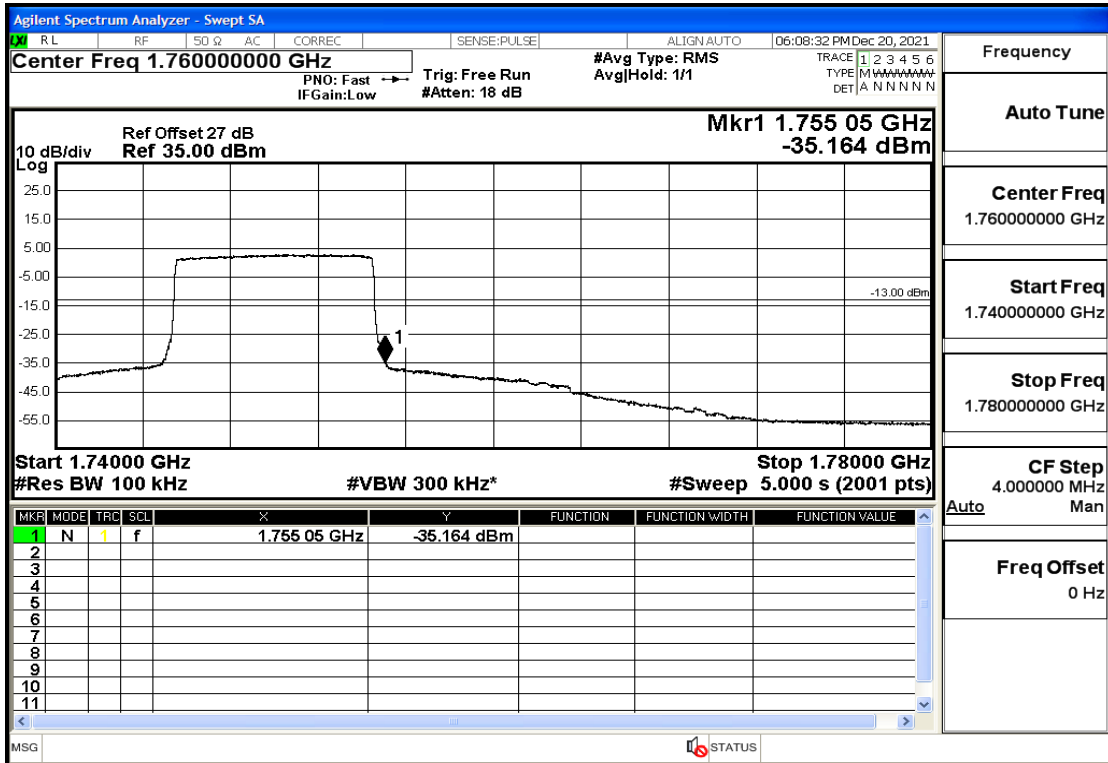

Band4-10-1750-16QAM-50#LOW@Pass