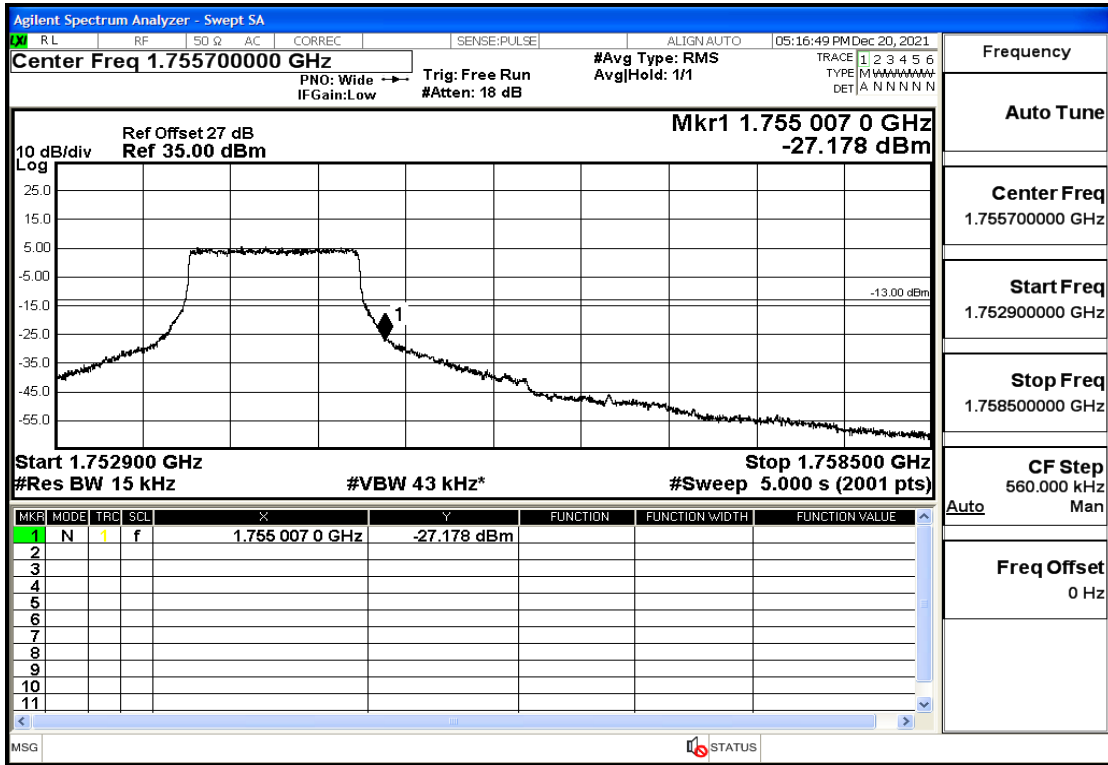

Band4-1.4-1754.3-QPSK-6#LOW@Pass