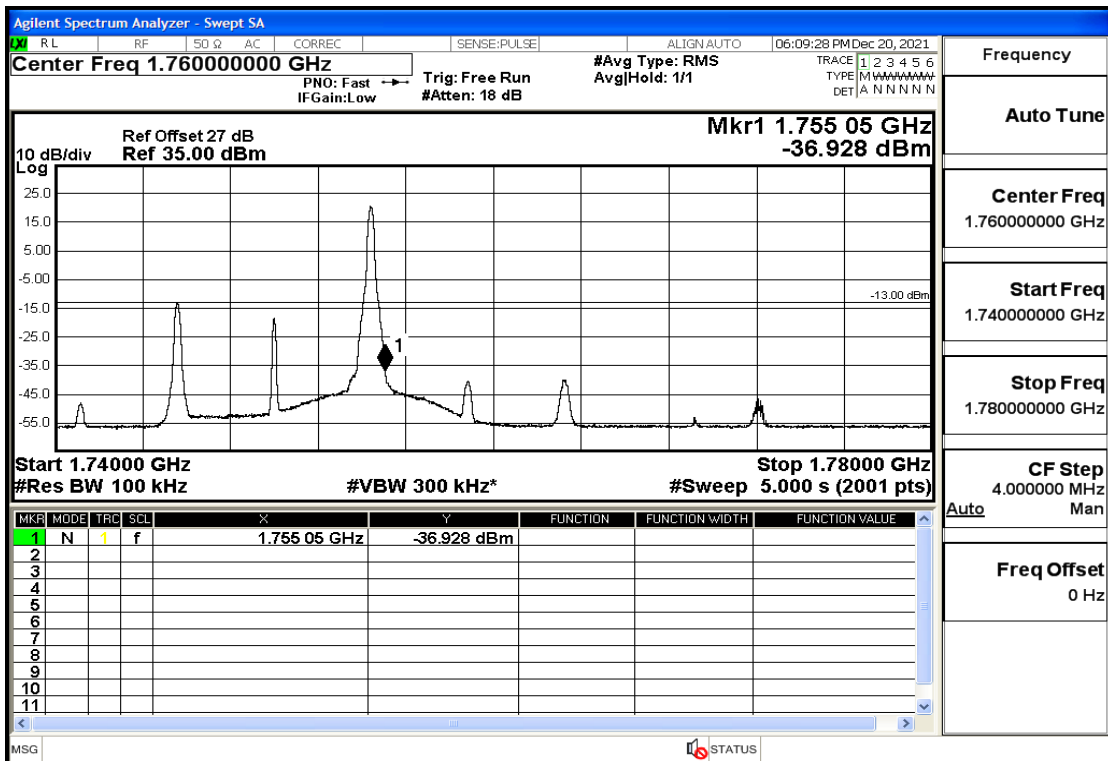

Band4-10-1750-16QAM-1#HIGH@Pass