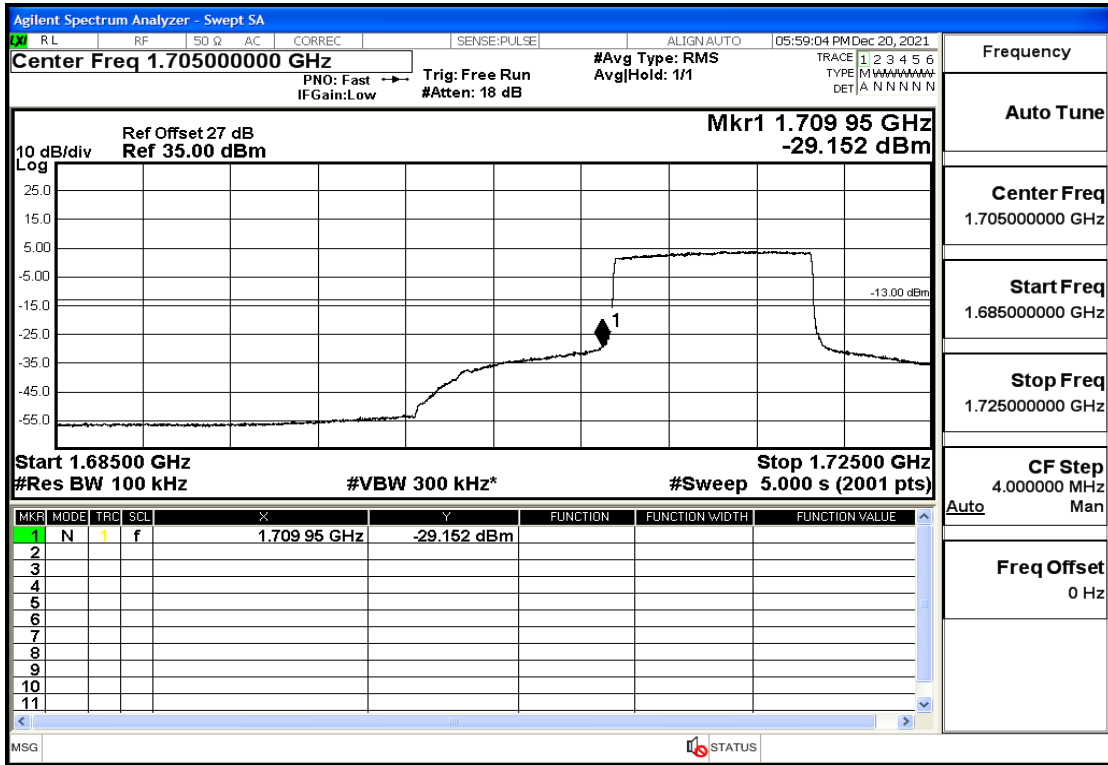

Band4-10-1715-QPSK-50#LOW@Pass