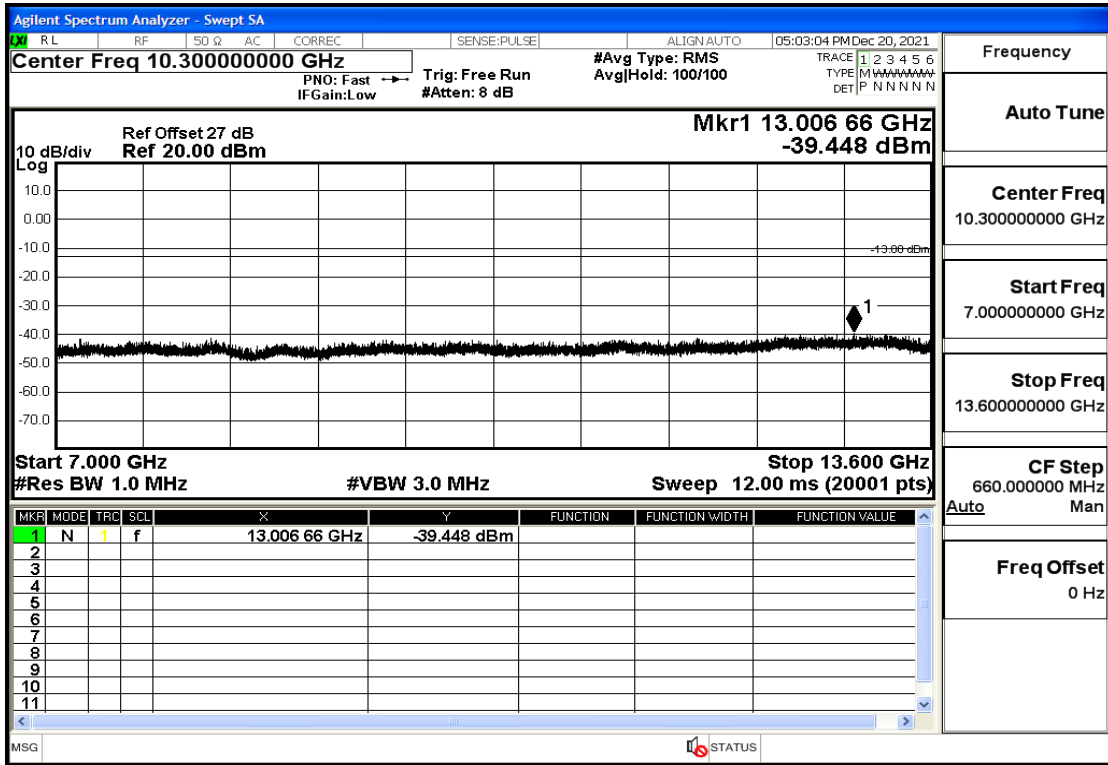

OB4-1.4-1732.5-QPSK-6#LOW@7GHz-13.6GHz@Pass