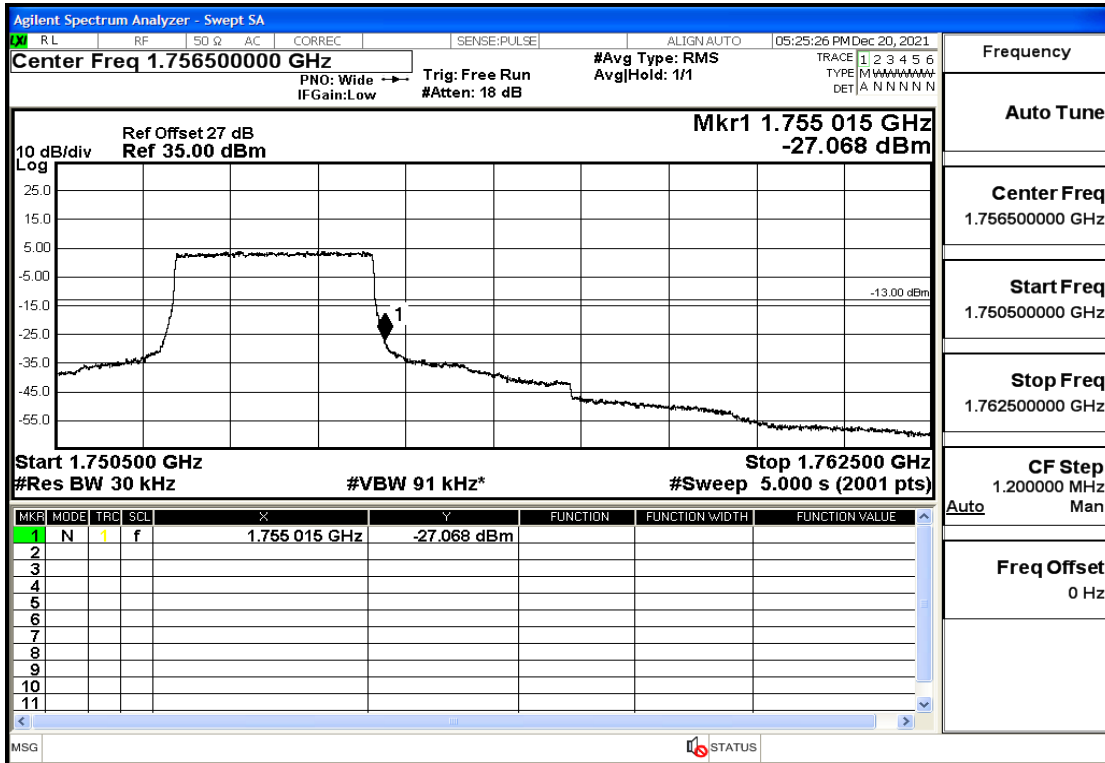

Band4-3-1753.5-QPSK-15#LOW@Pass