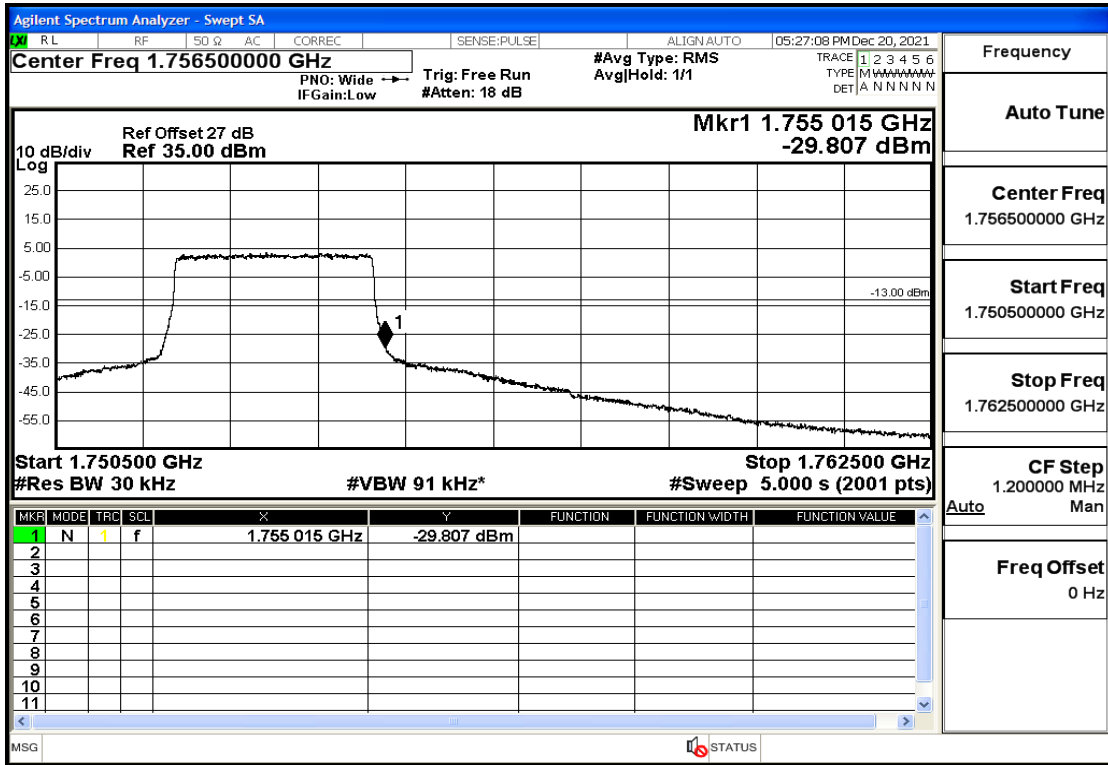

Band4-3-1753.5-16QAM-15#LOW@Pass