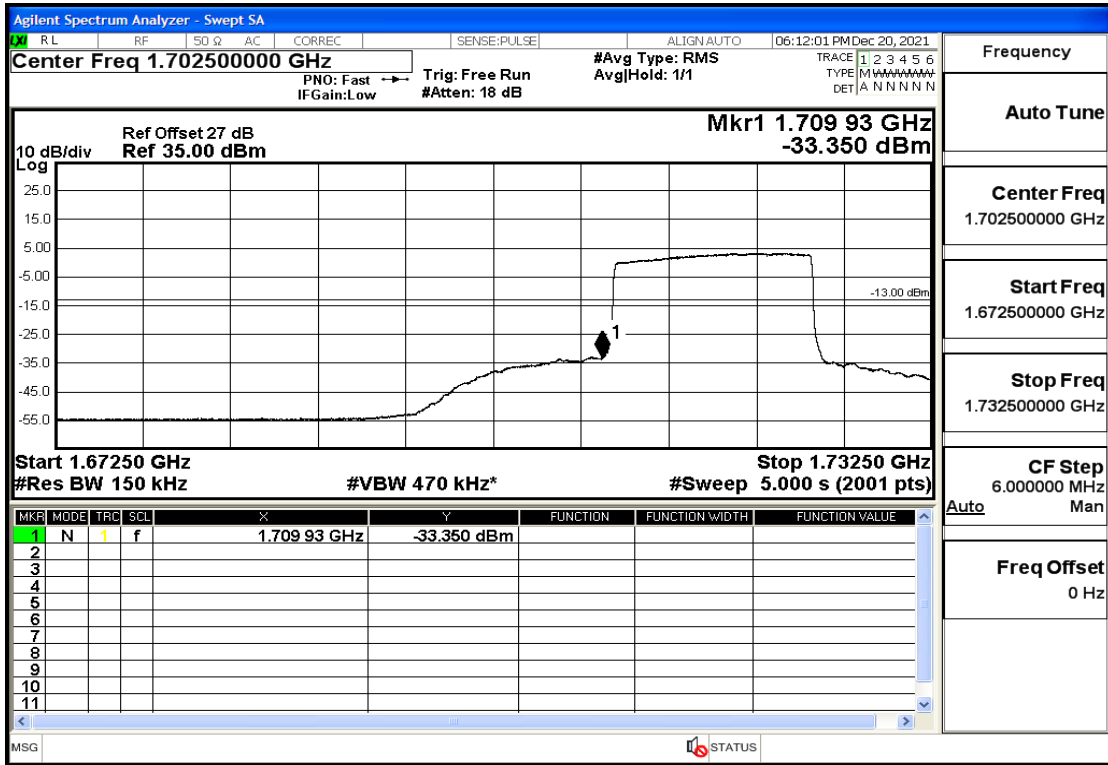

Band4-15-1717.5-16QAM-75#LOW@Pass