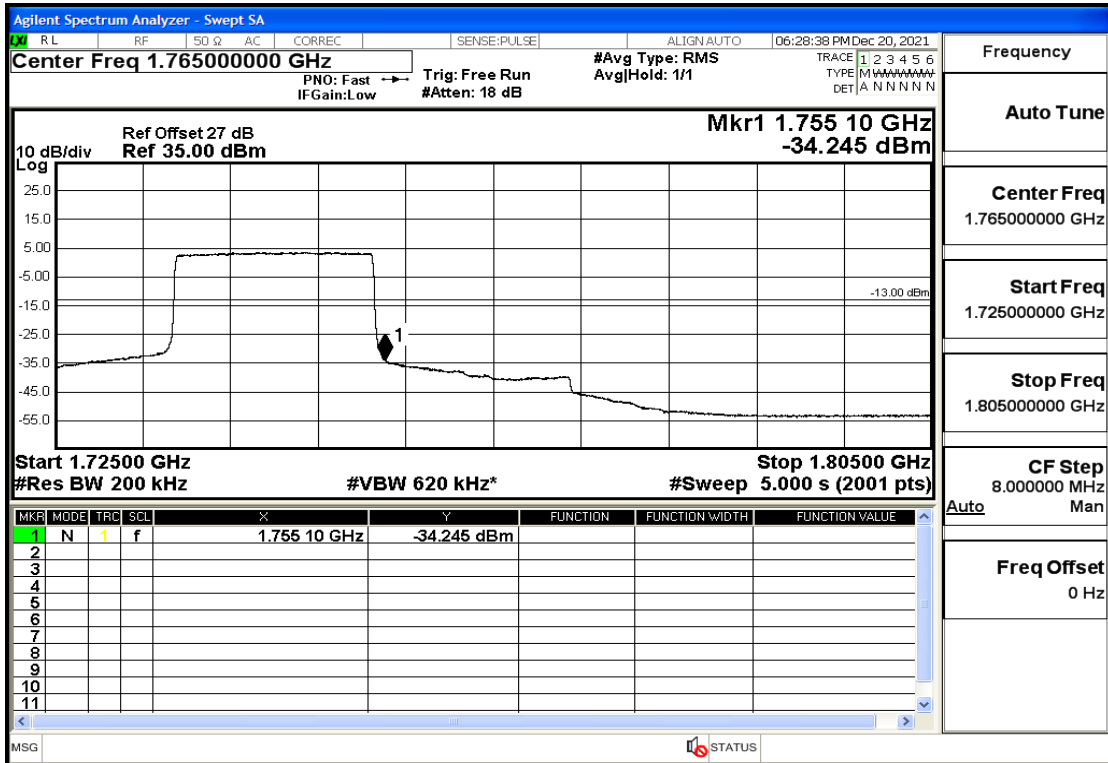

Band4-20-1745-QPSK-100#LOW@Pass