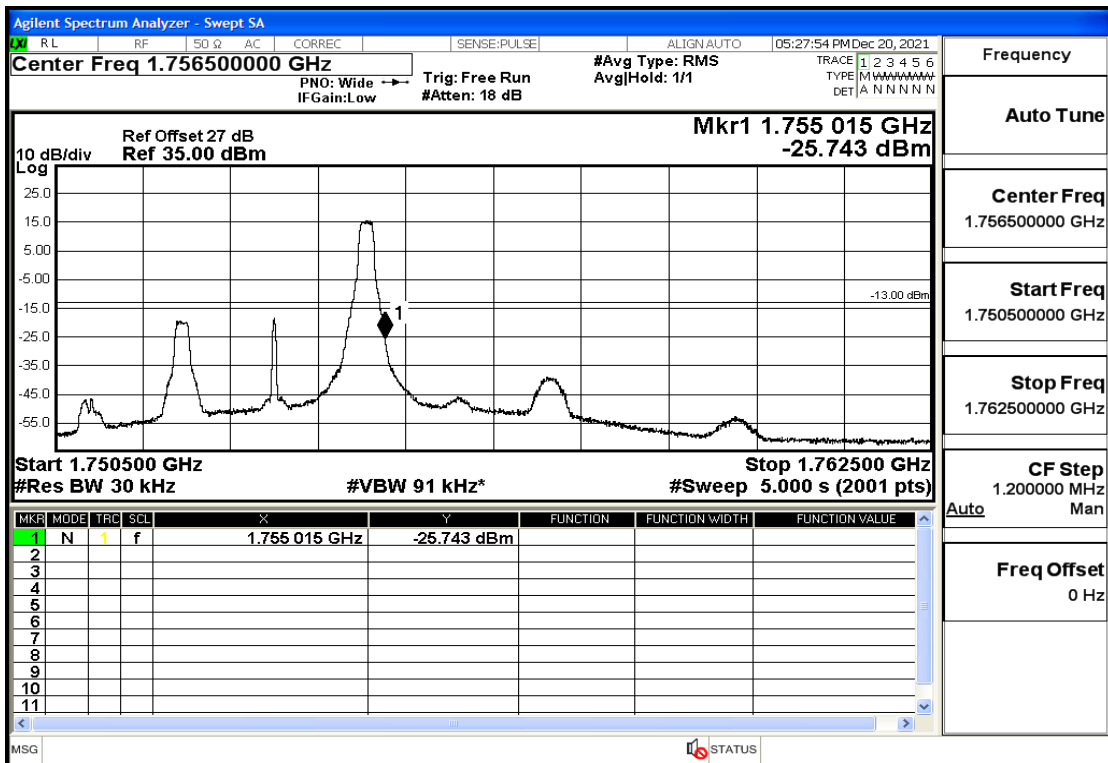

Band4-3-1753.5-16QAM-1#HIGH@Pass