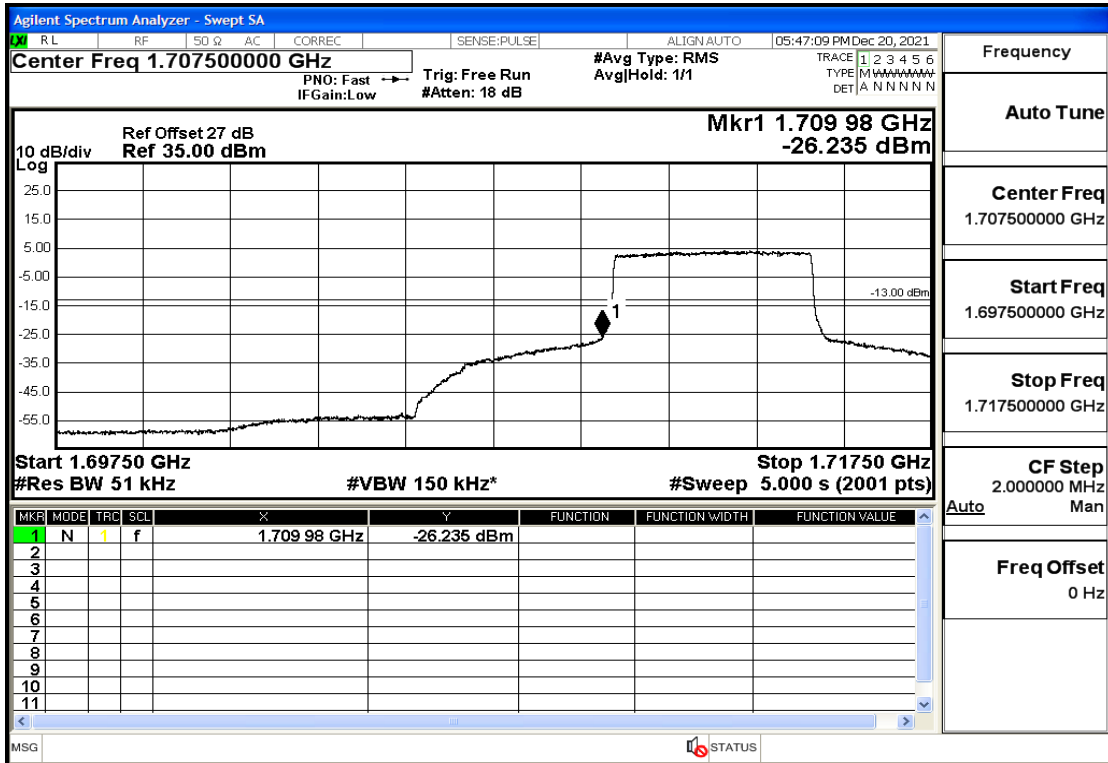

Band4-5-1712.5-QPSK-25#LOW@Pass