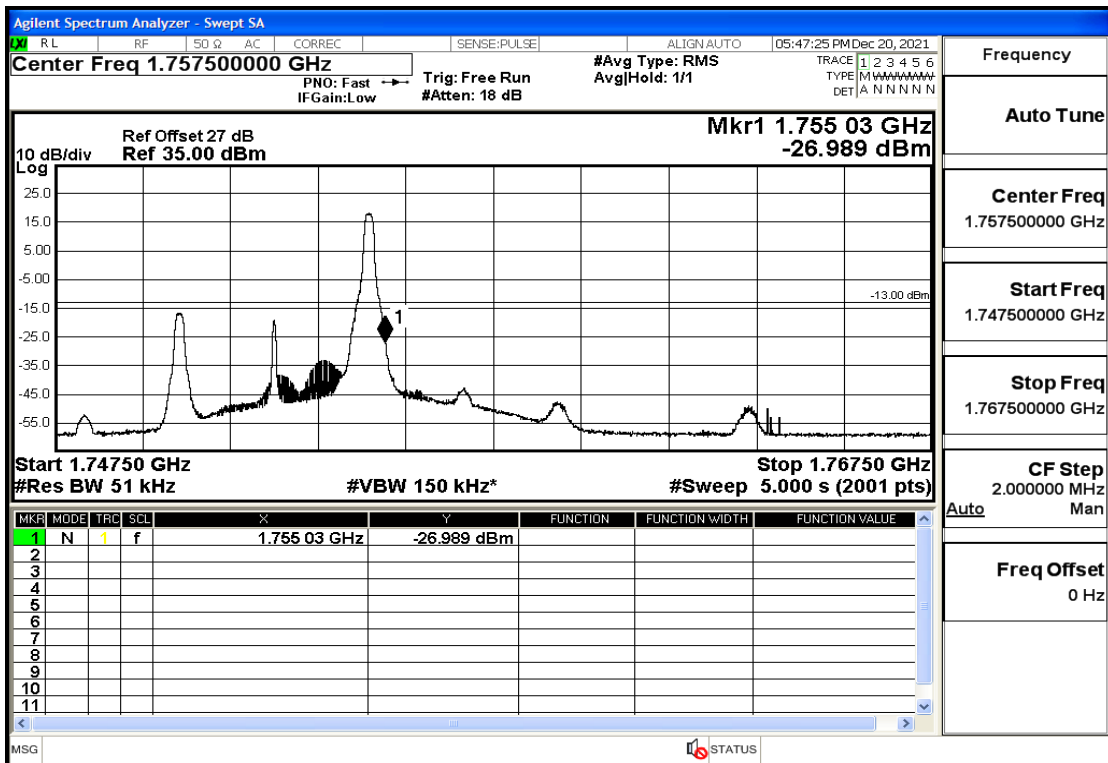

Band4-5-1752.5-QPSK-1#HIGH@Pass