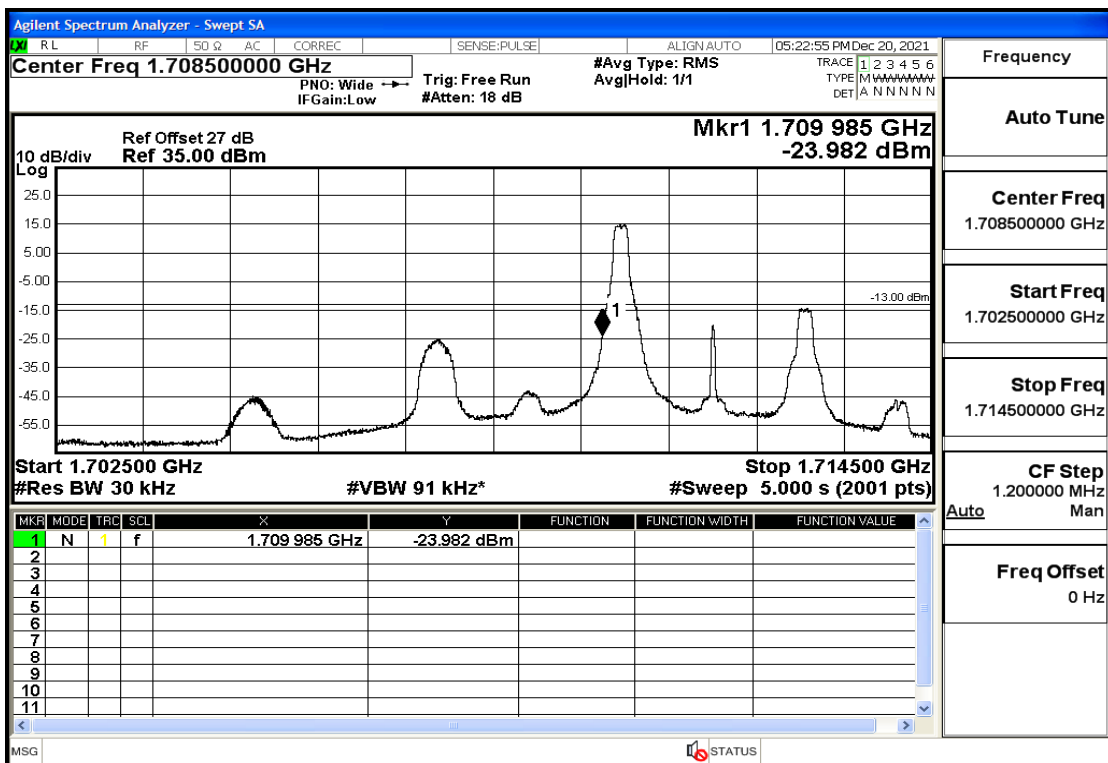

Band4-3-1711.5-16QAM-1#LOW@Pass