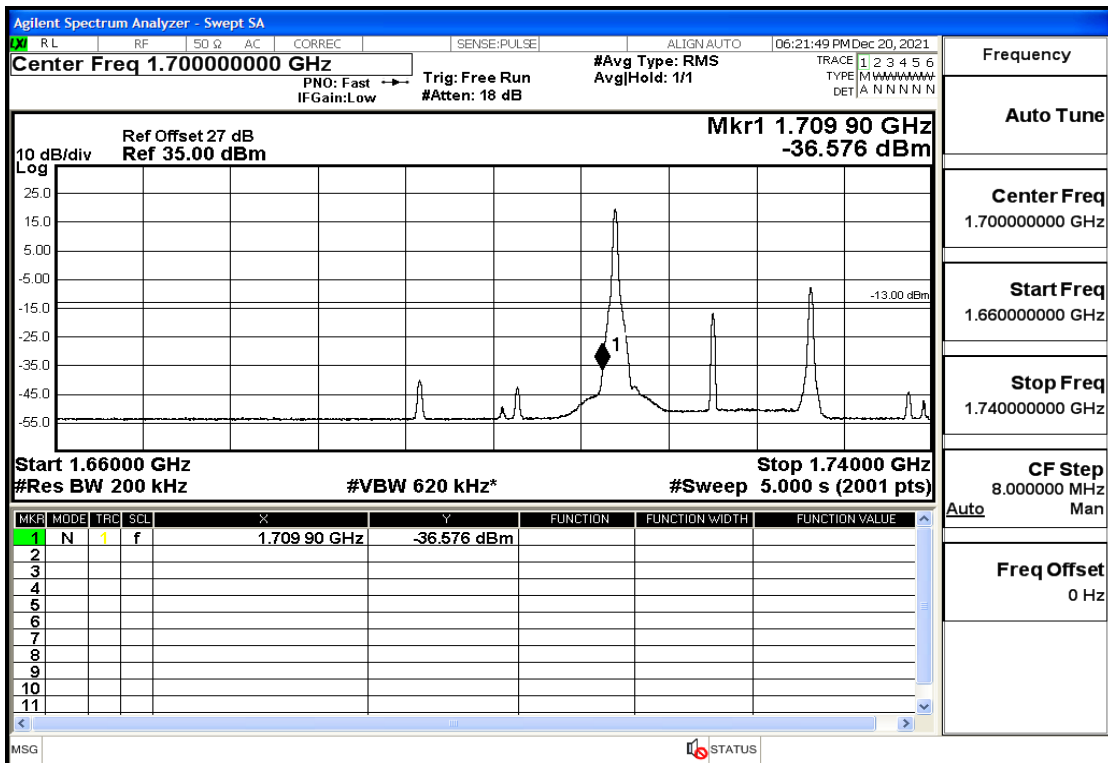

Band4-20-1720-16QAM-1#LOW@Pass