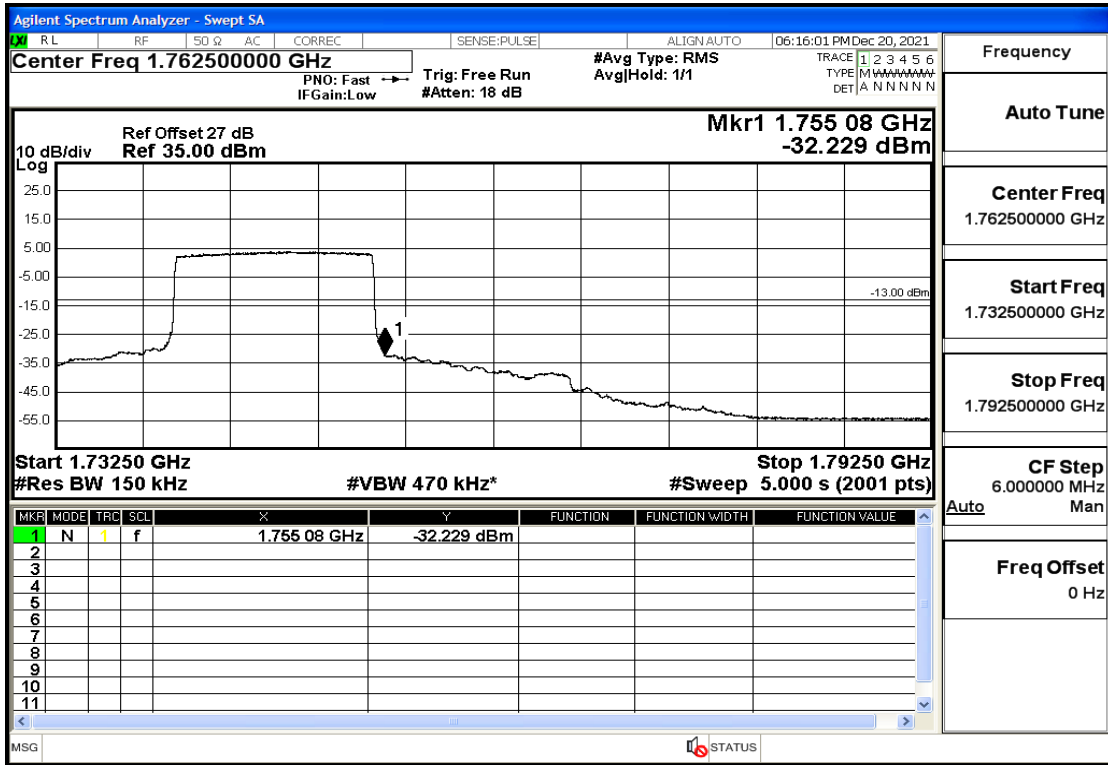

Band4-15-1747.5-QPSK-75#LOW@Pass