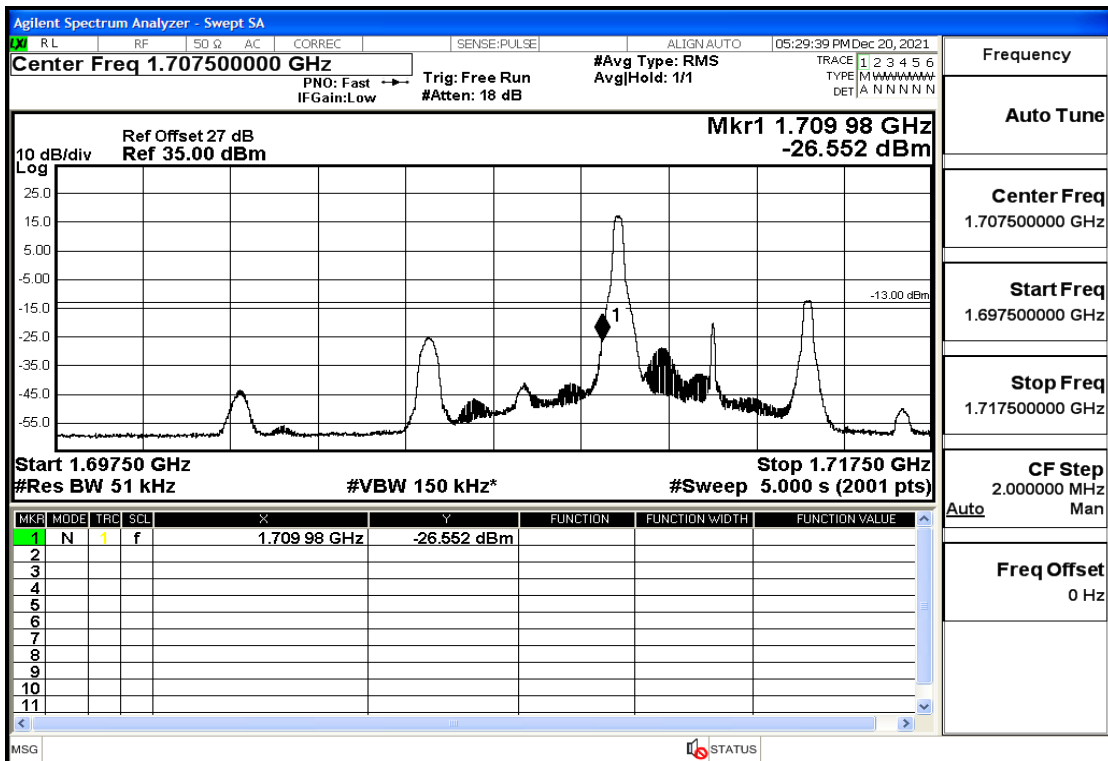

Band4-5-1712.5-QPSK-1#LOW@Pass