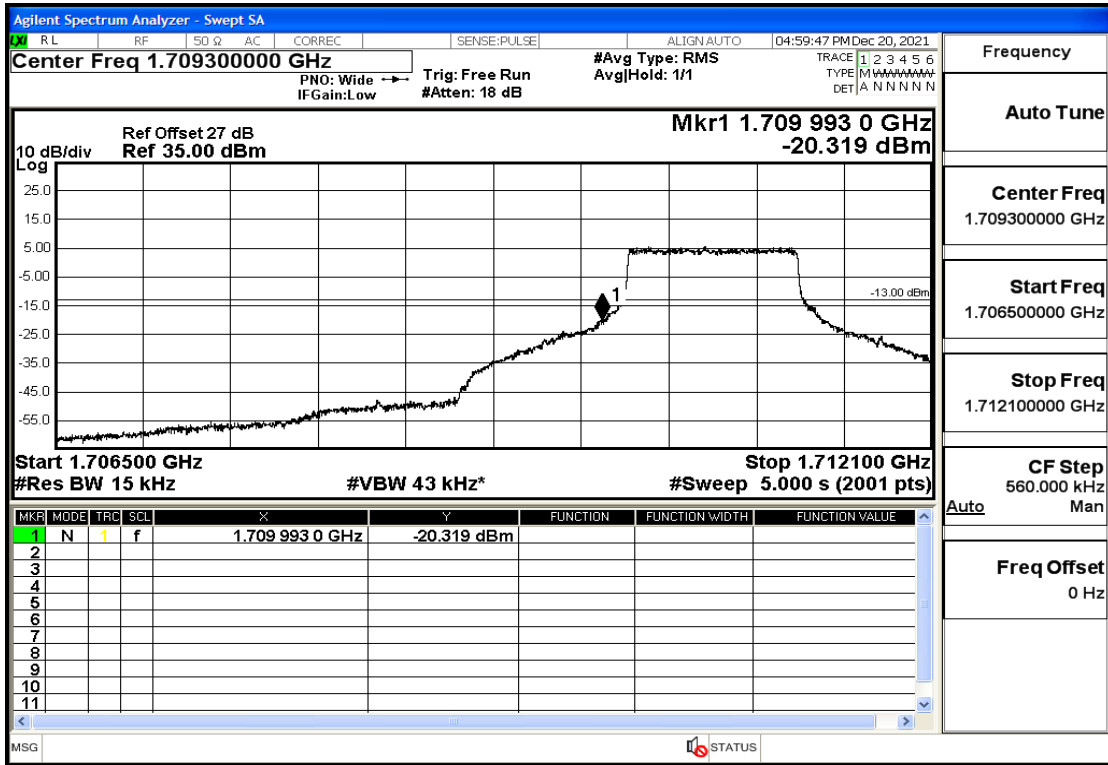

Band4-1.4-1710.7-QPSK-6#LOW@Pass