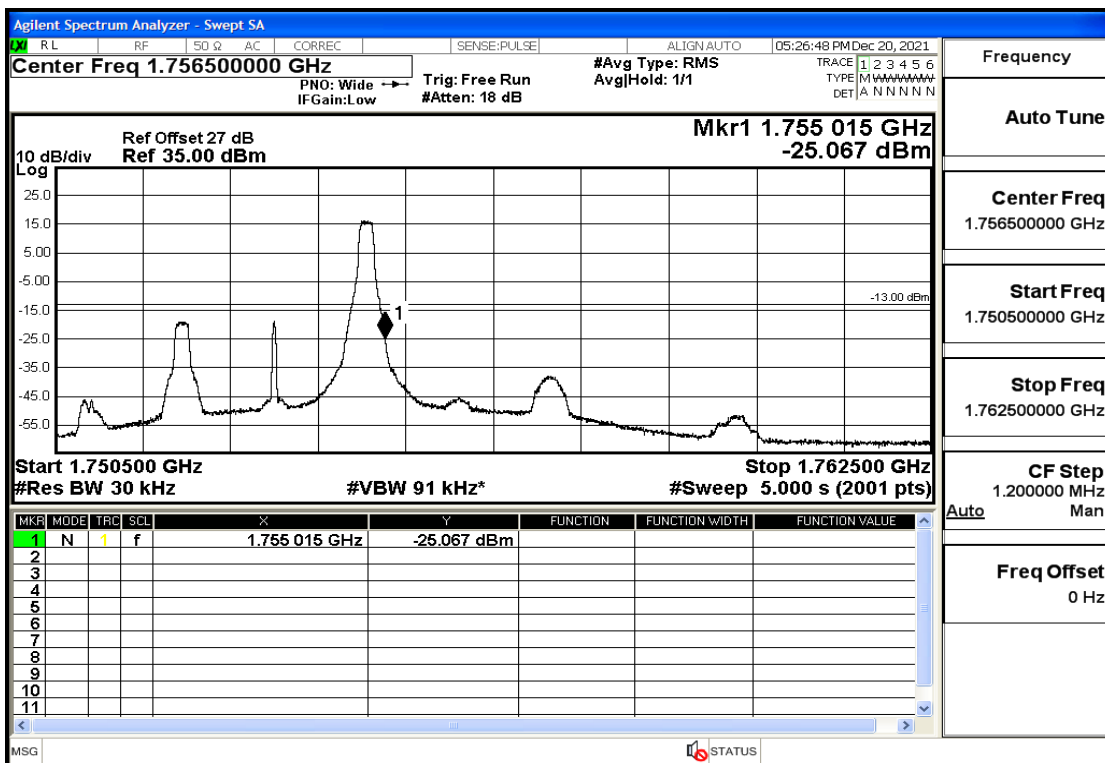

Band4-3-1753.5-QPSK-1#HIGH@Pass