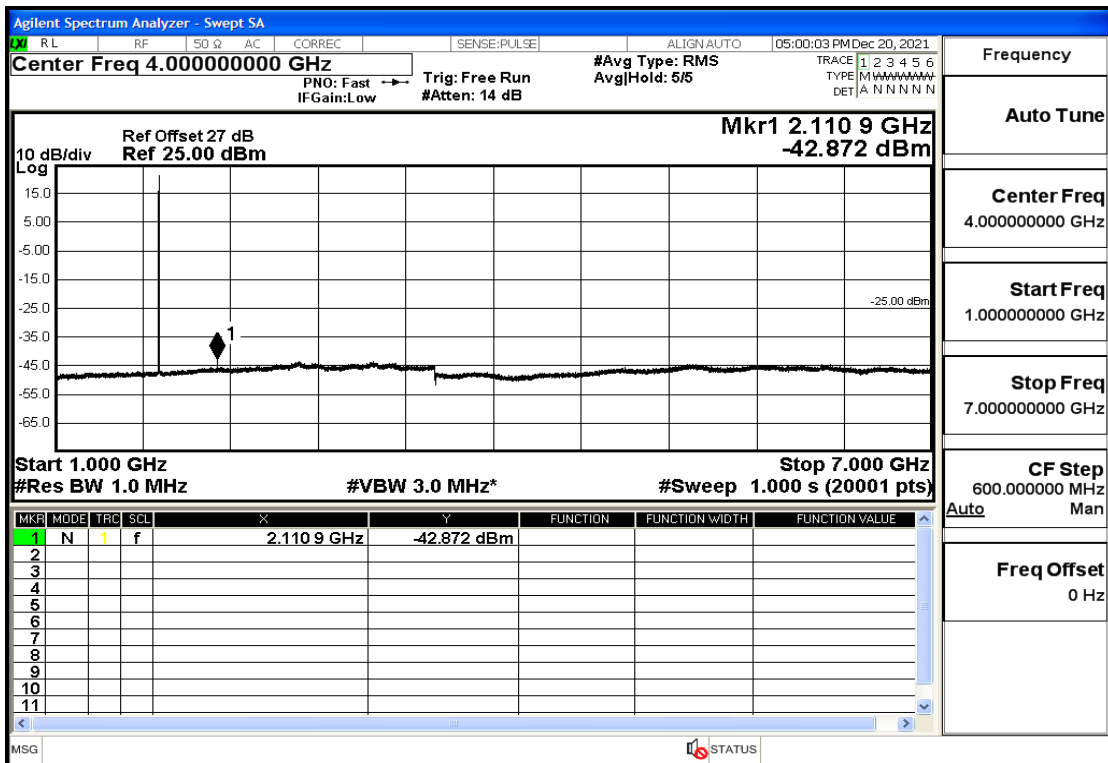

OB4-1.4-1710.7-QPSK-6#LOW@1GHz-7GHz@Pass