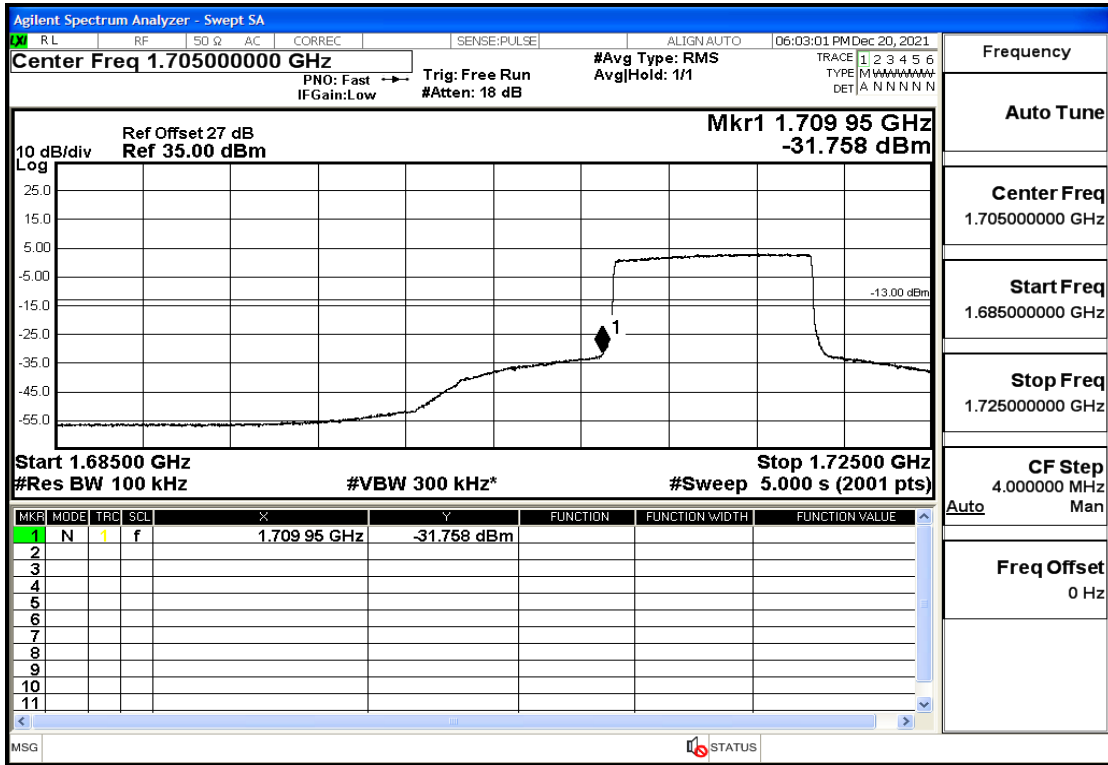

Band4-10-1715-16QAM-50#LOW@Pass