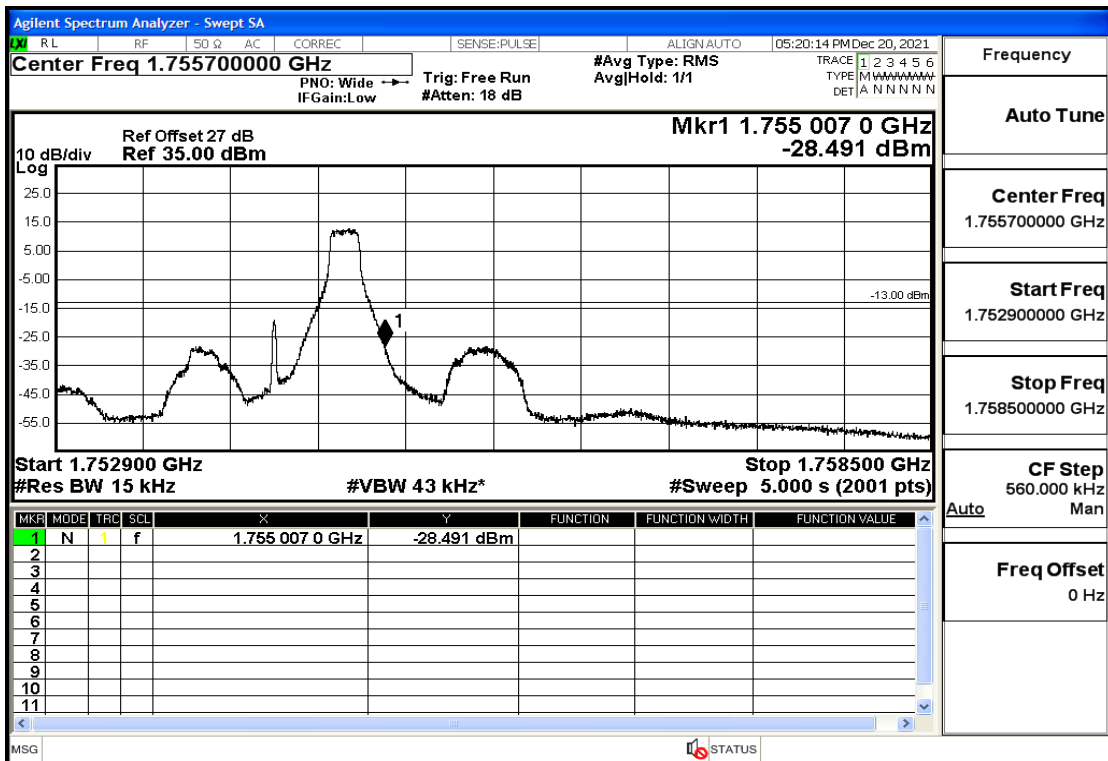

Band4-1.4-1754.3-16QAM-1#HIGH@Pass