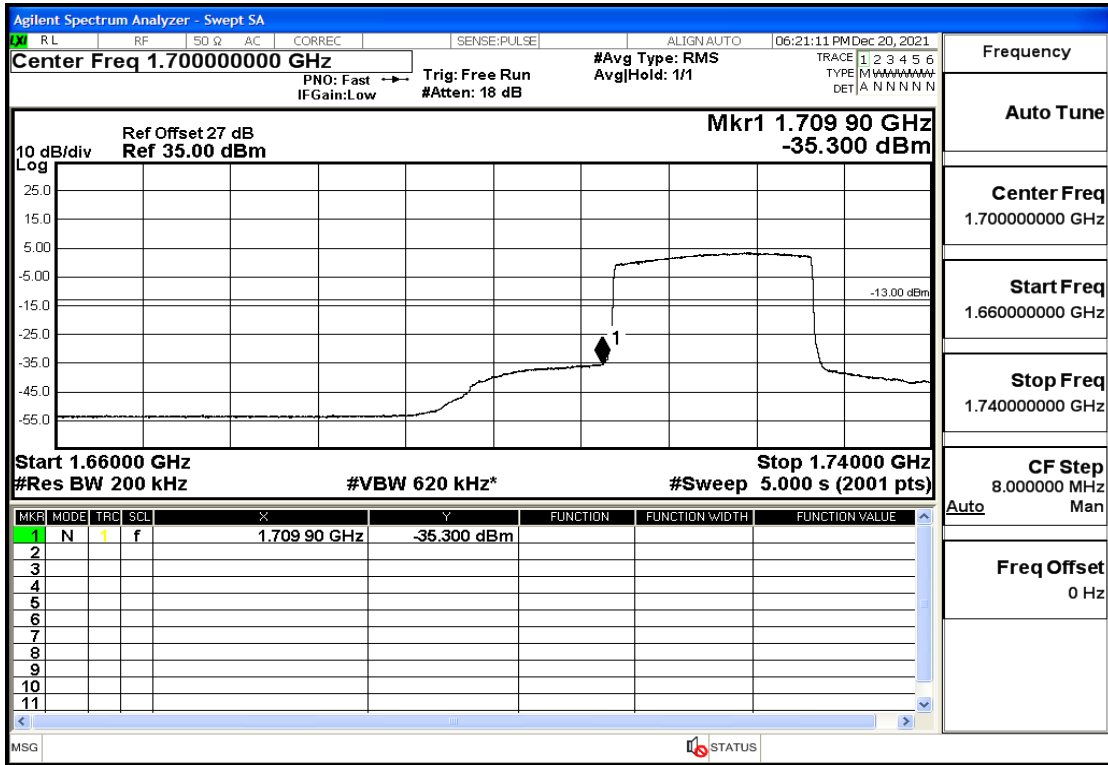

Band4-20-1720-16QAM-100#LOW@Pass