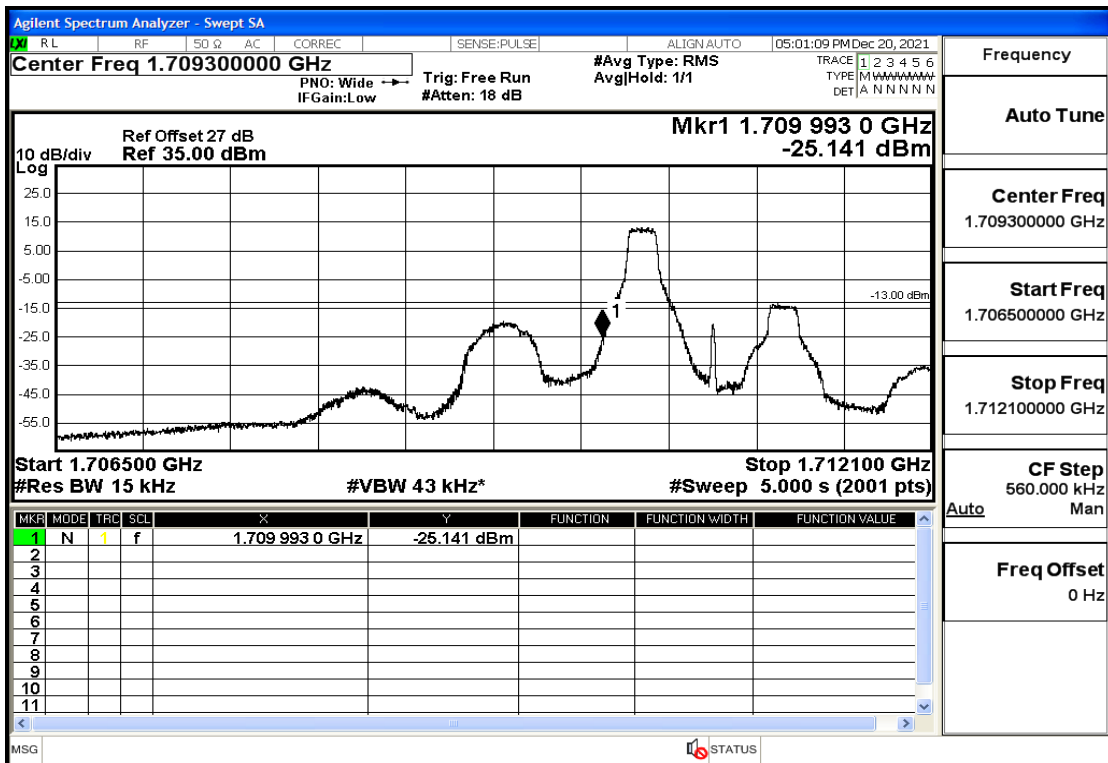

Band4-1.4-1710.7-QPSK-1#LOW@Pass