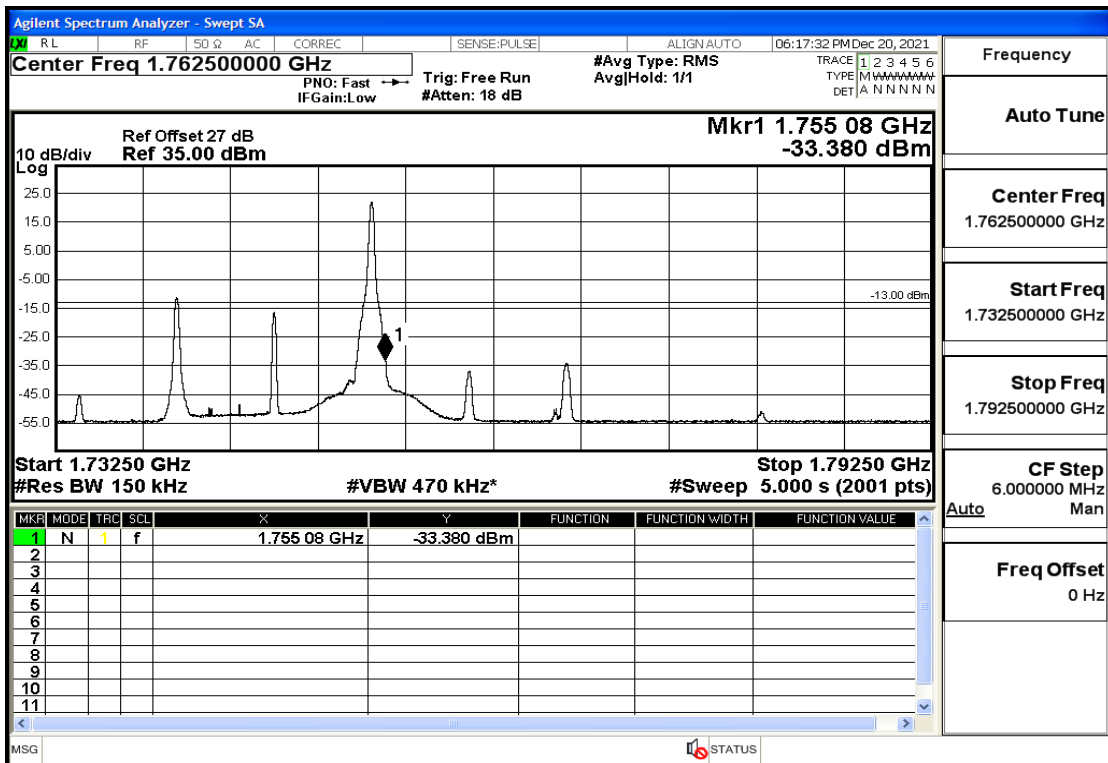

Band4-15-1747.5-QPSK-1#HIGH@Pass