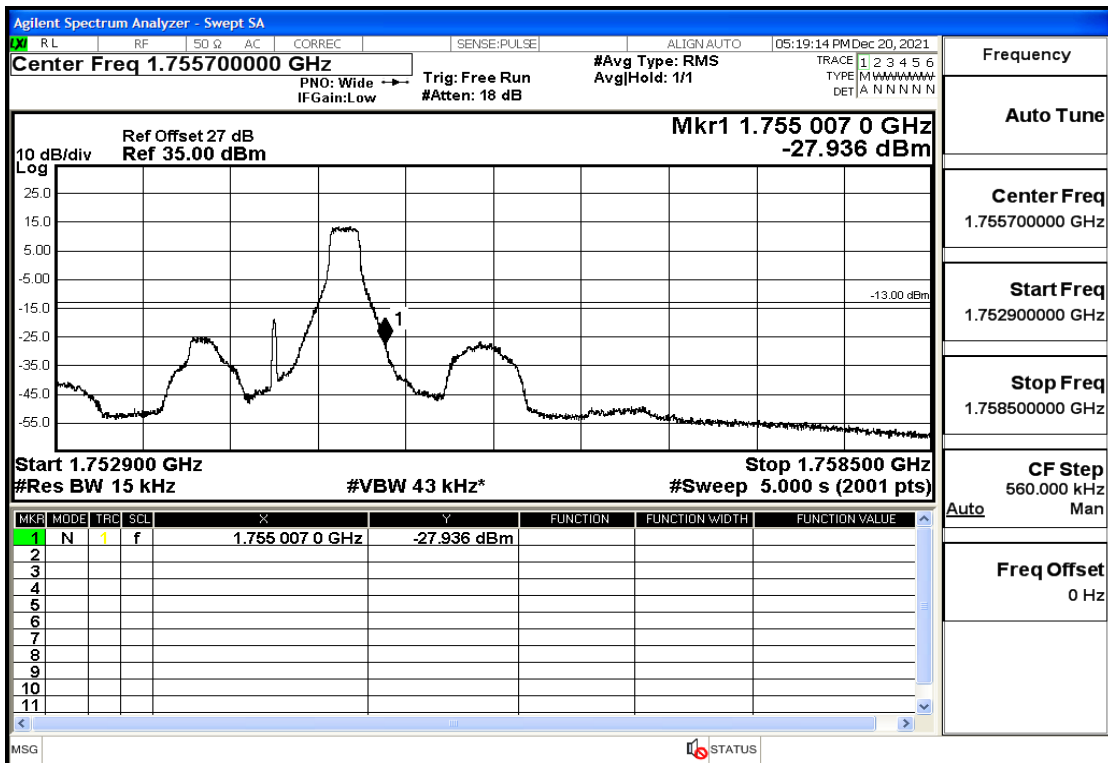

Band4-1.4-1754.3-QPSK-1#HIGH@Pass