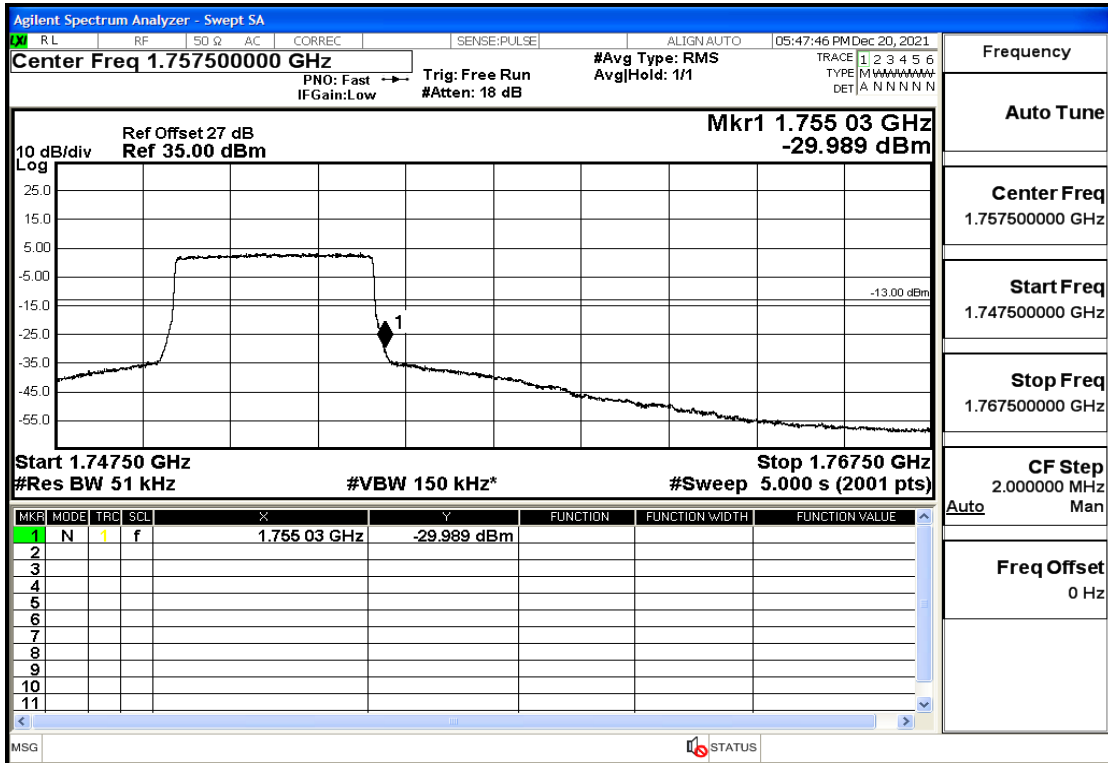

Band4-5-1752.5-16QAM-25#LOW@Pass