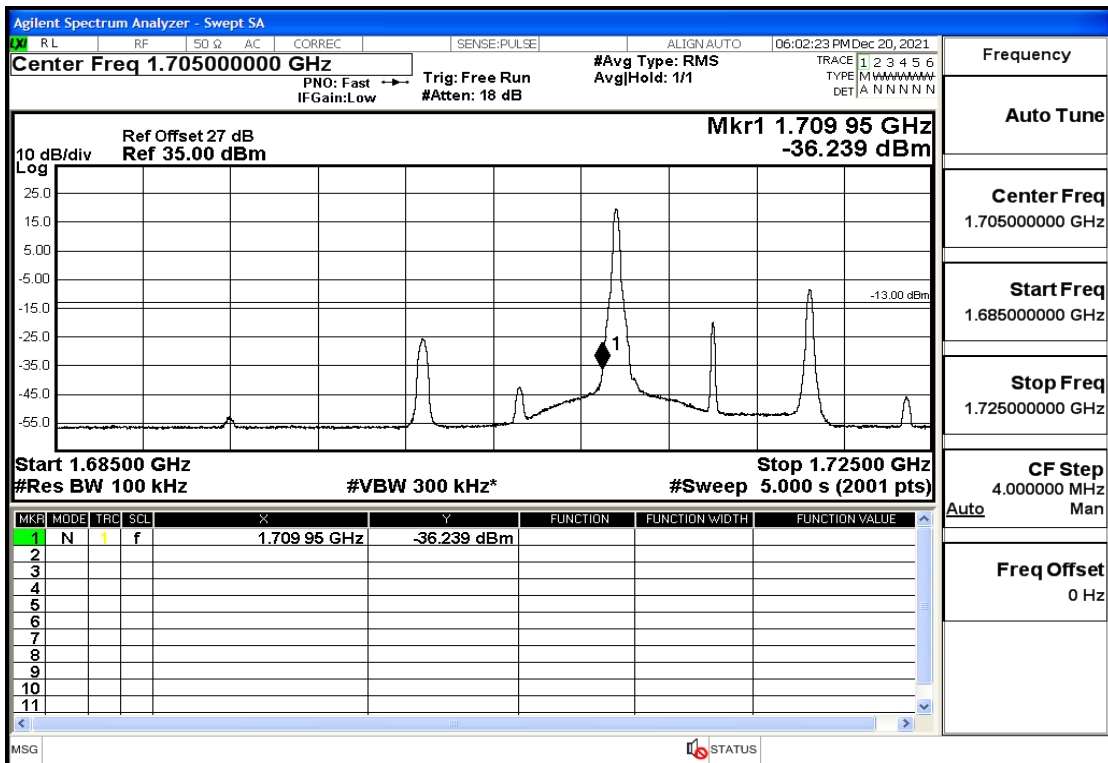

Band4-10-1715-QPSK-1#LOW@Pass