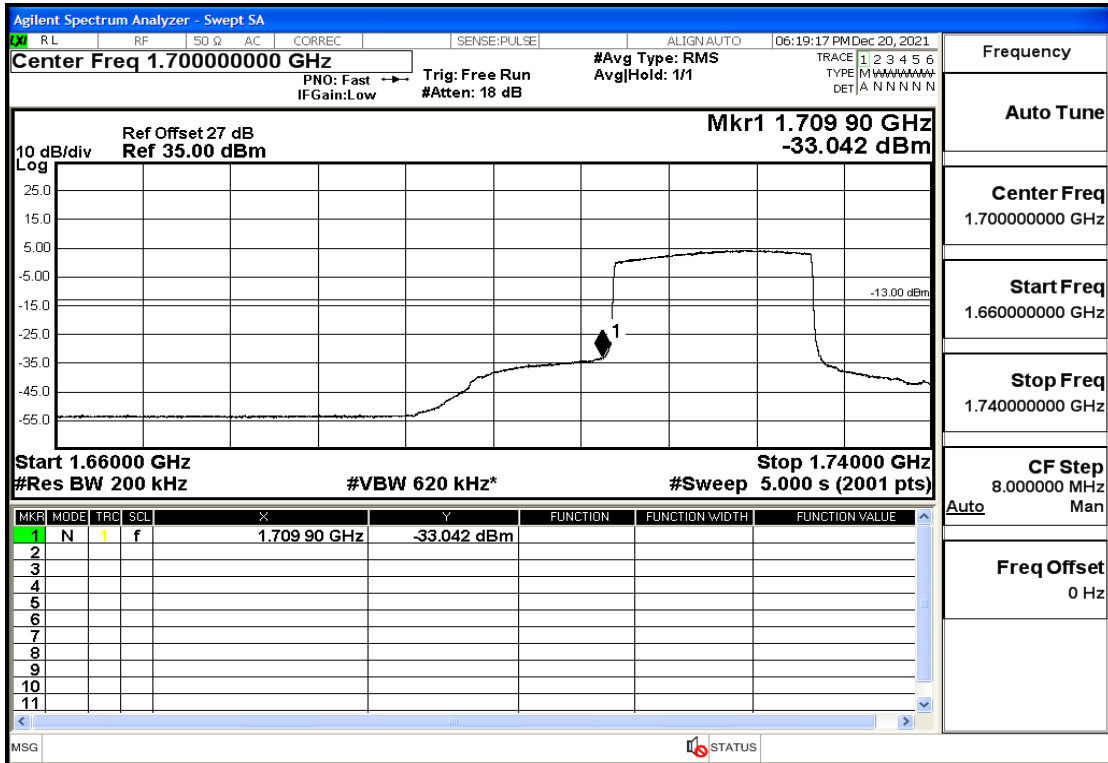

Band4-20-1720-QPSK-100#LOW@Pass