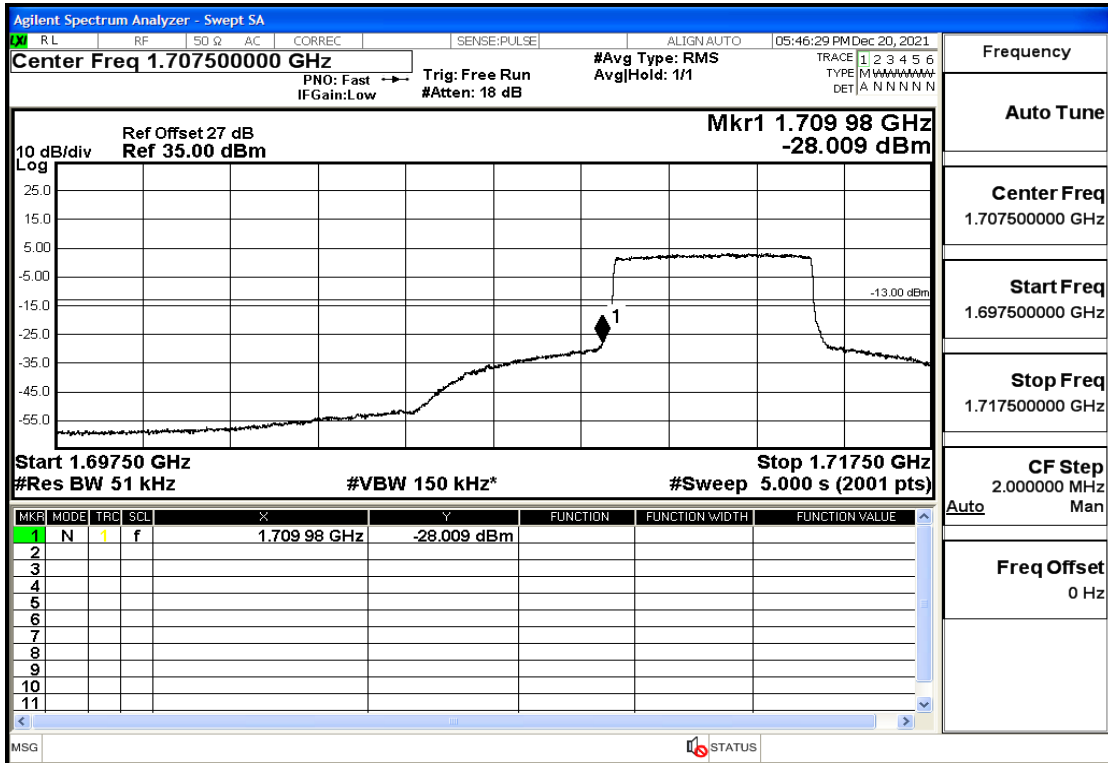

RF Test Data for LTE (Conducted Measurement)

Product Name: Pro¹ X

Trade Mark: F

Test Model: QX1050

Sample ID: TZ211202763-1#

FCC ID: 2AUCLQX1050

Environmental Conditions

Temperature:	23.8°C
Relative Humidity:	56%
ATM Pressure:	100.0 kPa
Test Engineer:	Anna Hu
Supervised by:	Hugo Chen
Remark:	For LTE Band4

Band4-3-1753.5-16QAM-15#LOW@Pass

Band4-3-1753.5-16QAM-1#HIGH@Pass

Band4-5-1712.5-QPSK-25#LOW@Pass

Band4-5-1712.5-QPSK-1#LOW@Pass

Band4-5-1712.5-16QAM-25#LOW@Pass

Band4-5-1712.5-16QAM-1#LOW@Pass

Band4-5-1752.5-QPSK-25#LOW@Pass