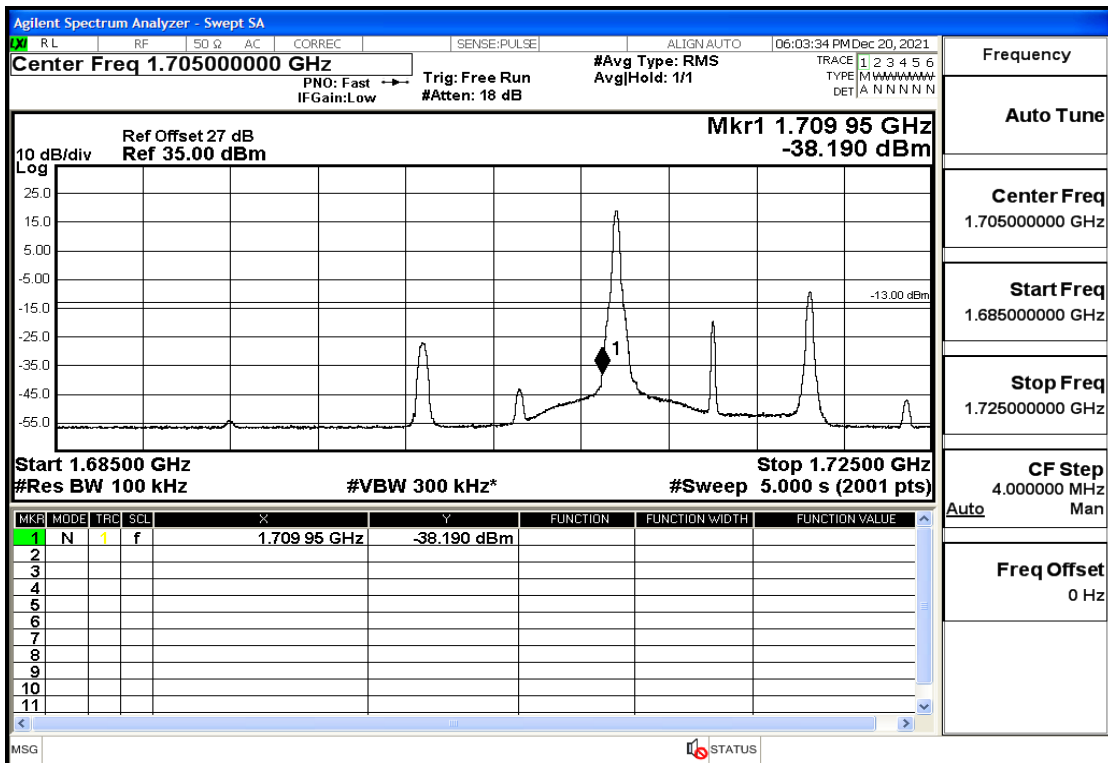

Band4-10-1715-16QAM-1#LOW@Pass