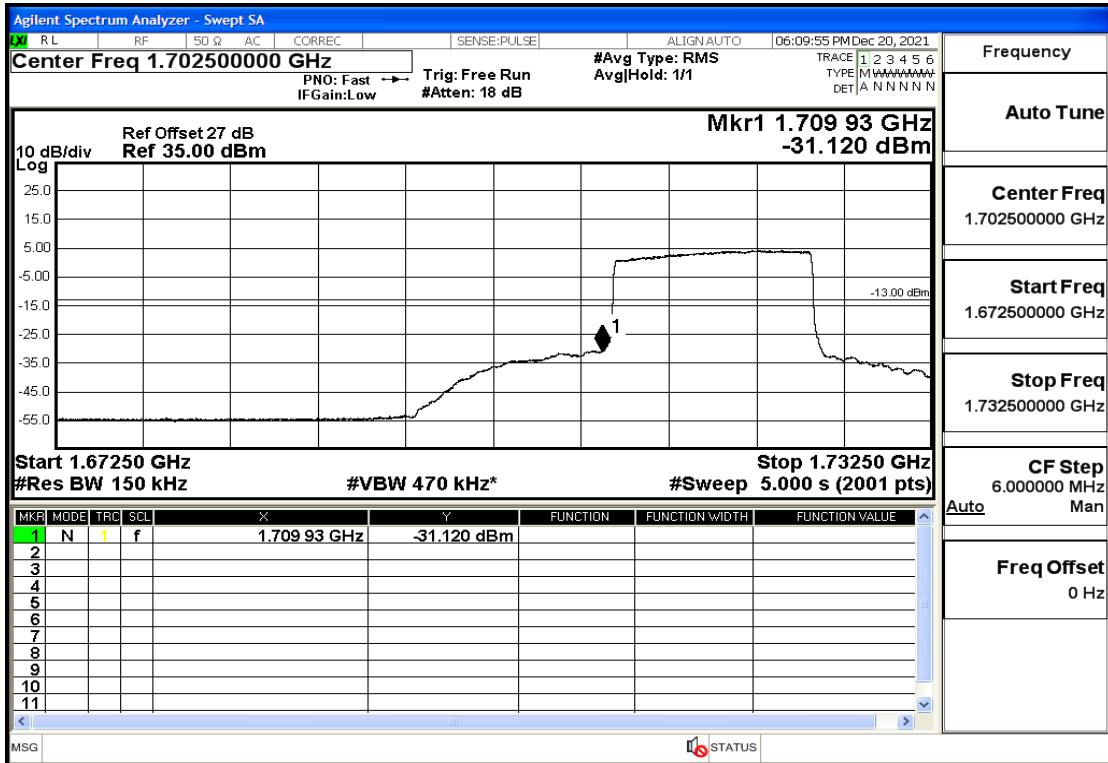

Band4-15-1717.5-QPSK-75#LOW@Pass