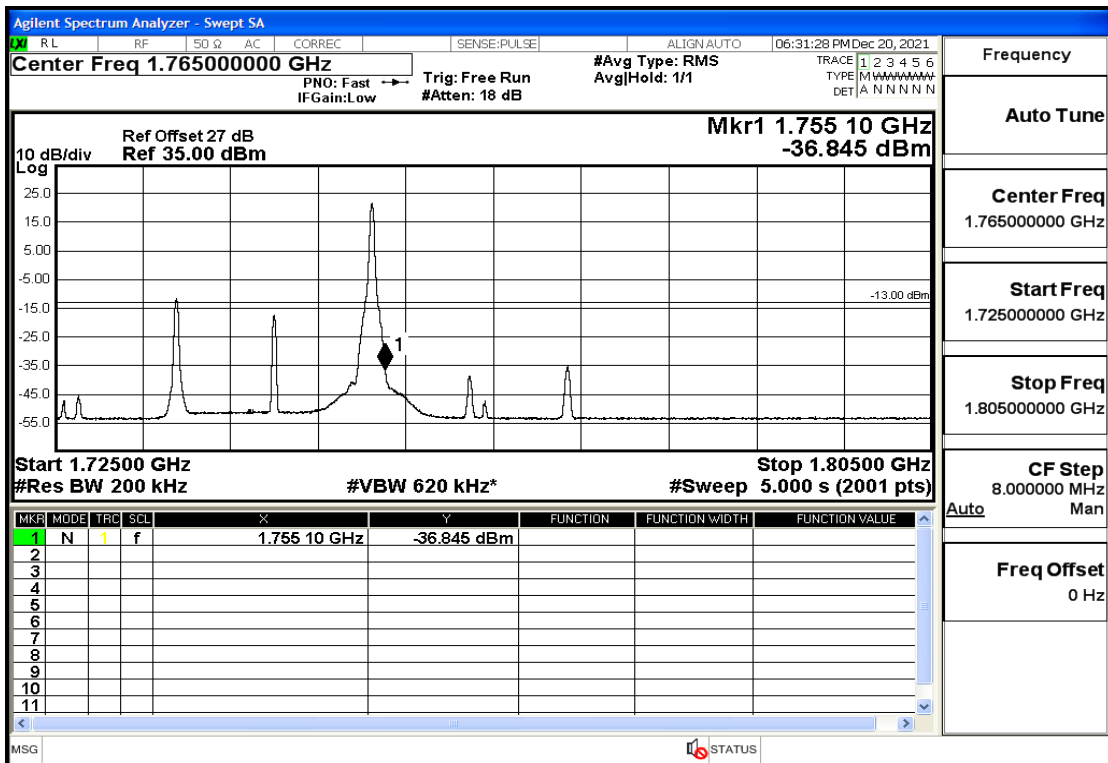

Band4-20-1745-16QAM-1#HIGH@Pass