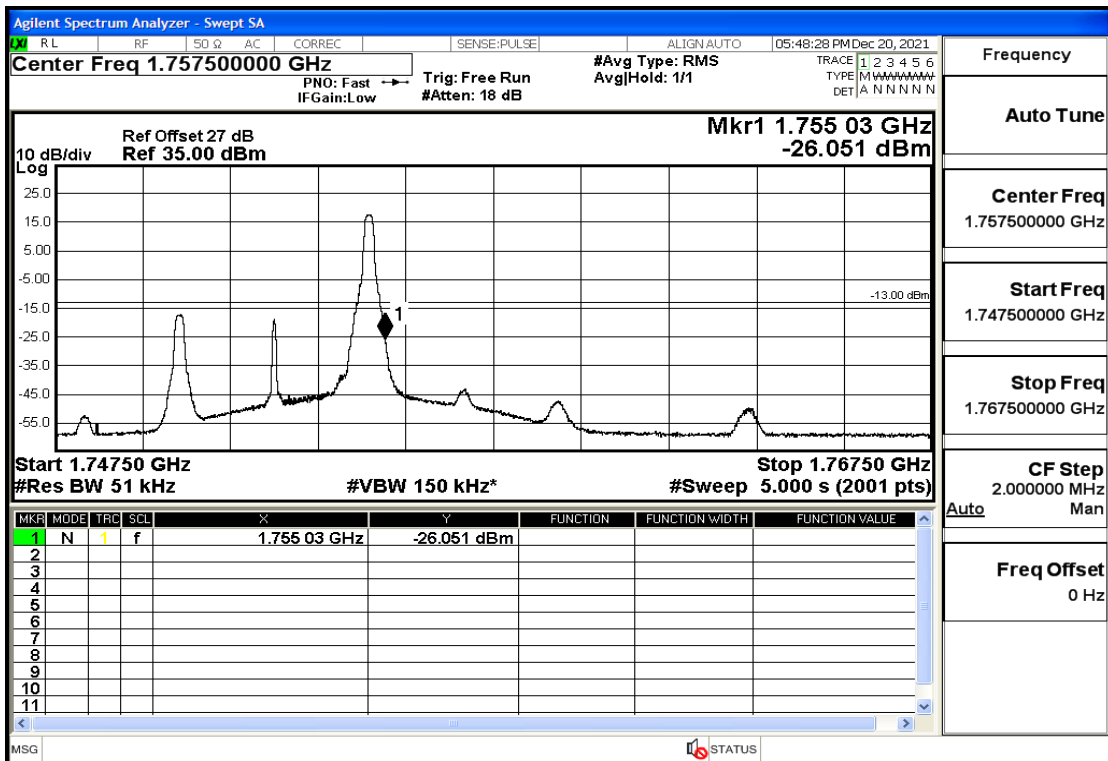

Band4-5-1752.5-16QAM-1#HIGH@Pass