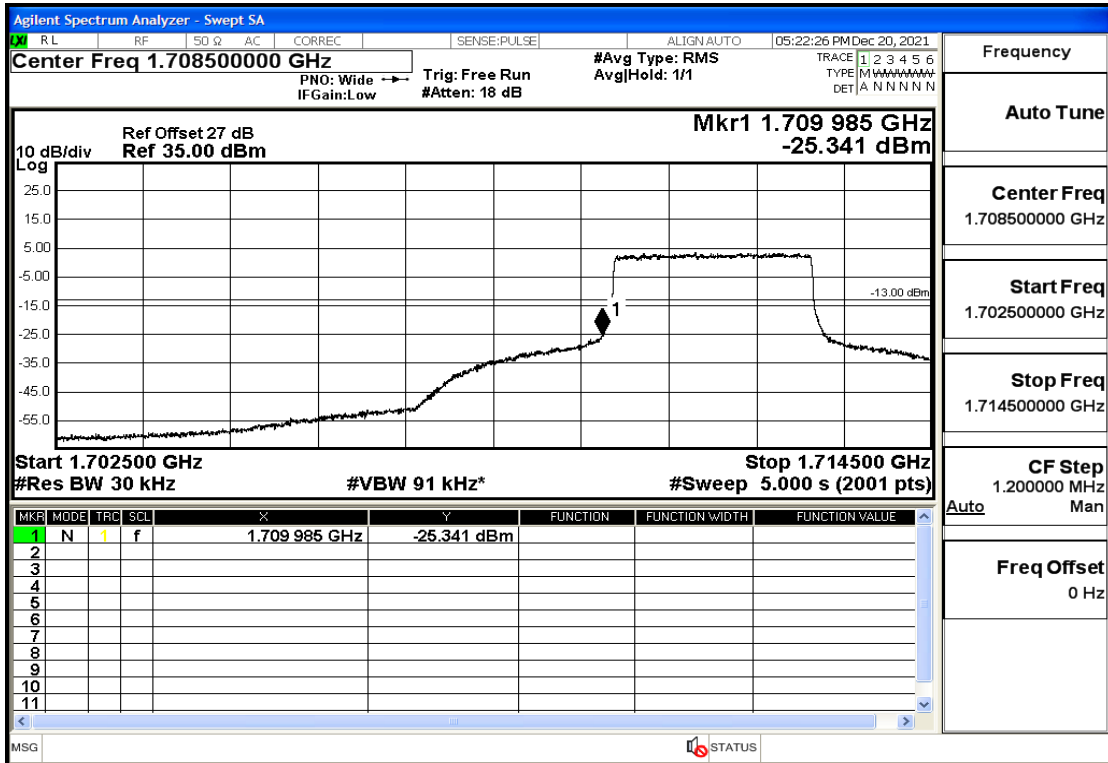

Band4-3-1711.5-16QAM-15#LOW@Pass