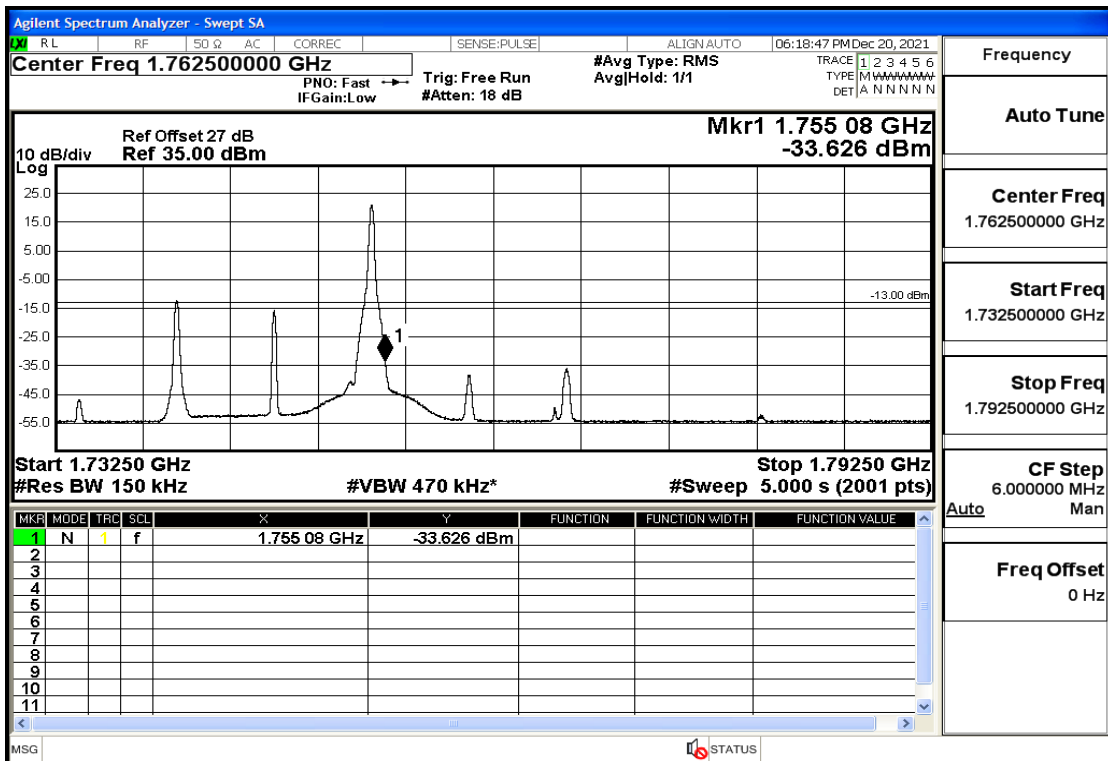

Band4-15-1747.5-16QAM-1#HIGH@Pass