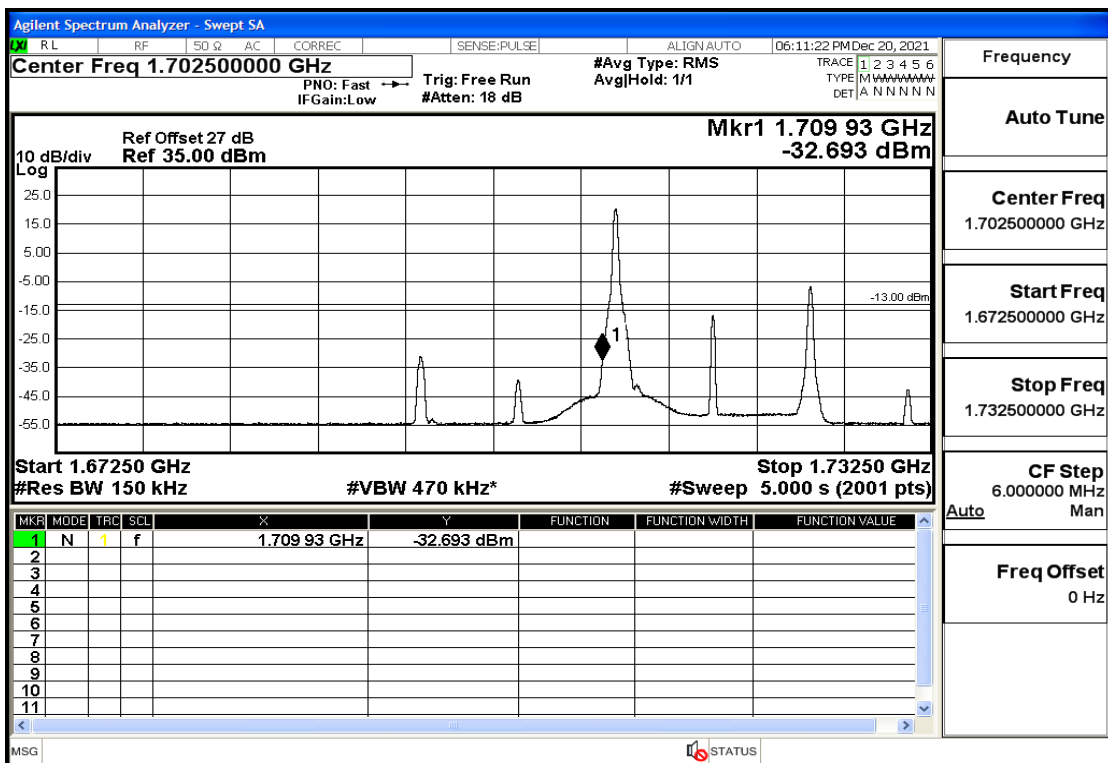

Band4-15-1717.5-QPSK-1#LOW@Pass