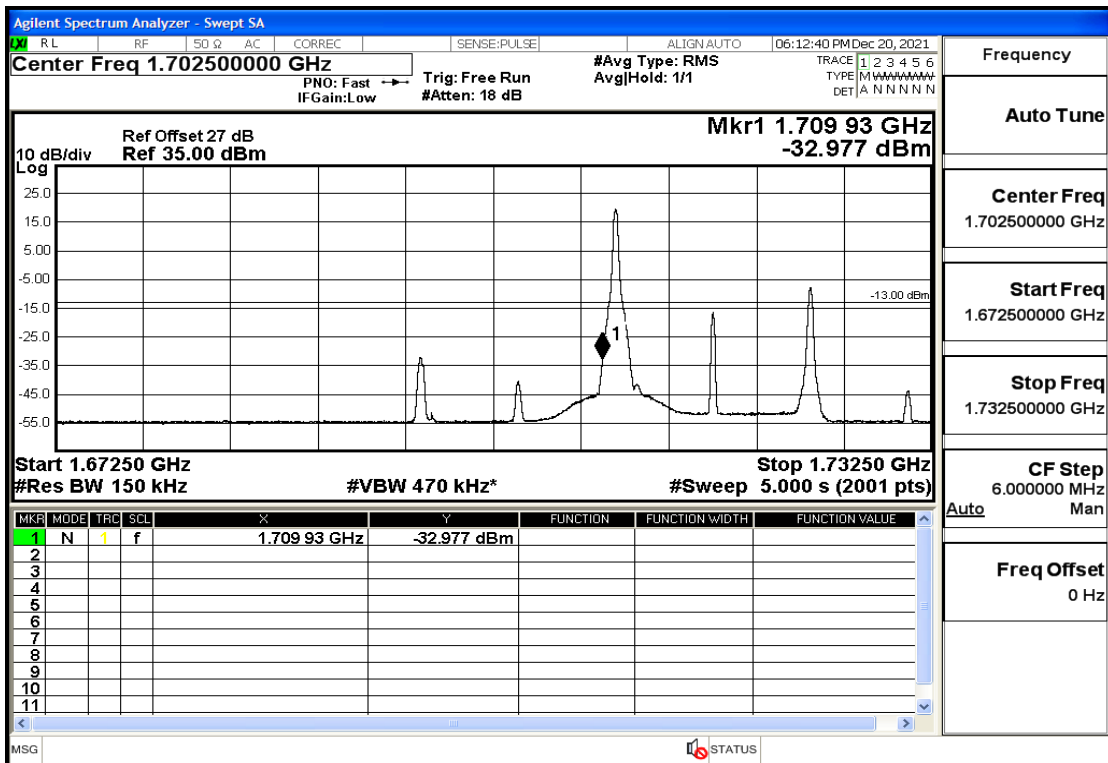

Band4-15-1717.5-16QAM-1#LOW@Pass