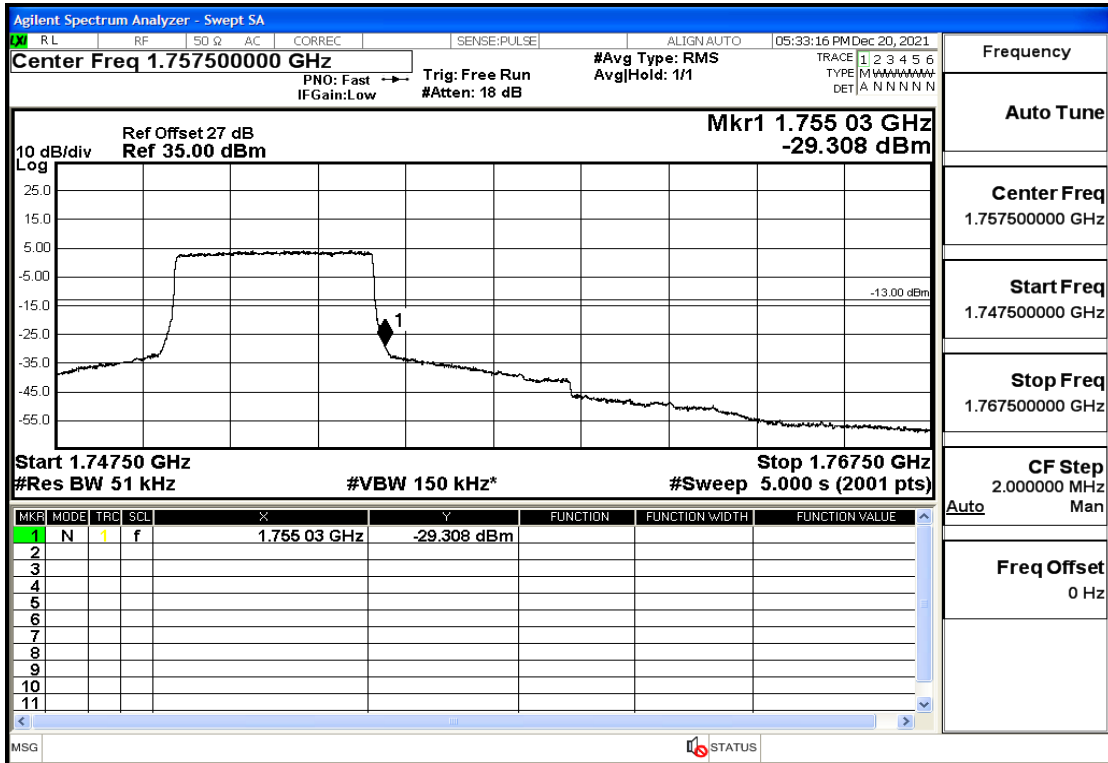

RF Test Data for LTE (Conducted Measurement)

Product Name: Pro¹ X

Trade Mark: F

Test Model: QX1050

Sample ID: TZ211202763-1#

FCC ID: 2AUCLQX1050

Environmental Conditions

Temperature:	23.8°C
Relative Humidity:	56%
ATM Pressure:	100.0 kPa
Test Engineer:	Anna Hu
Supervised by:	Hugo Chen
Remark:	For LTE Band4

Band4-3-1753.5-16QAM-15#LOW@Pass

Band4-3-1753.5-16QAM-1#HIGH@Pass

Band4-5-1712.5-QPSK-25#LOW@Pass

Band4-5-1712.5-QPSK-1#LOW@Pass

Band4-5-1712.5-16QAM-25#LOW@Pass

Band4-5-1712.5-16QAM-1#LOW@Pass

Band4-5-1752.5-QPSK-25#LOW@Pass