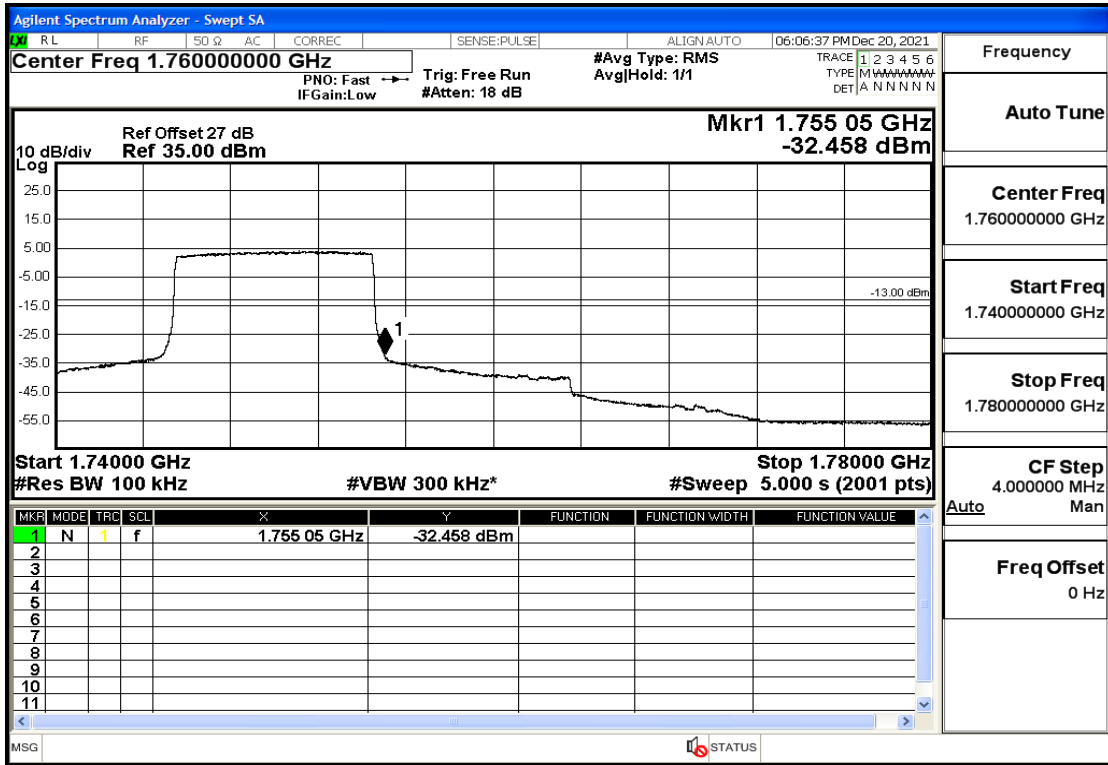

Band4-10-1750-QPSK-50#LOW@Pass