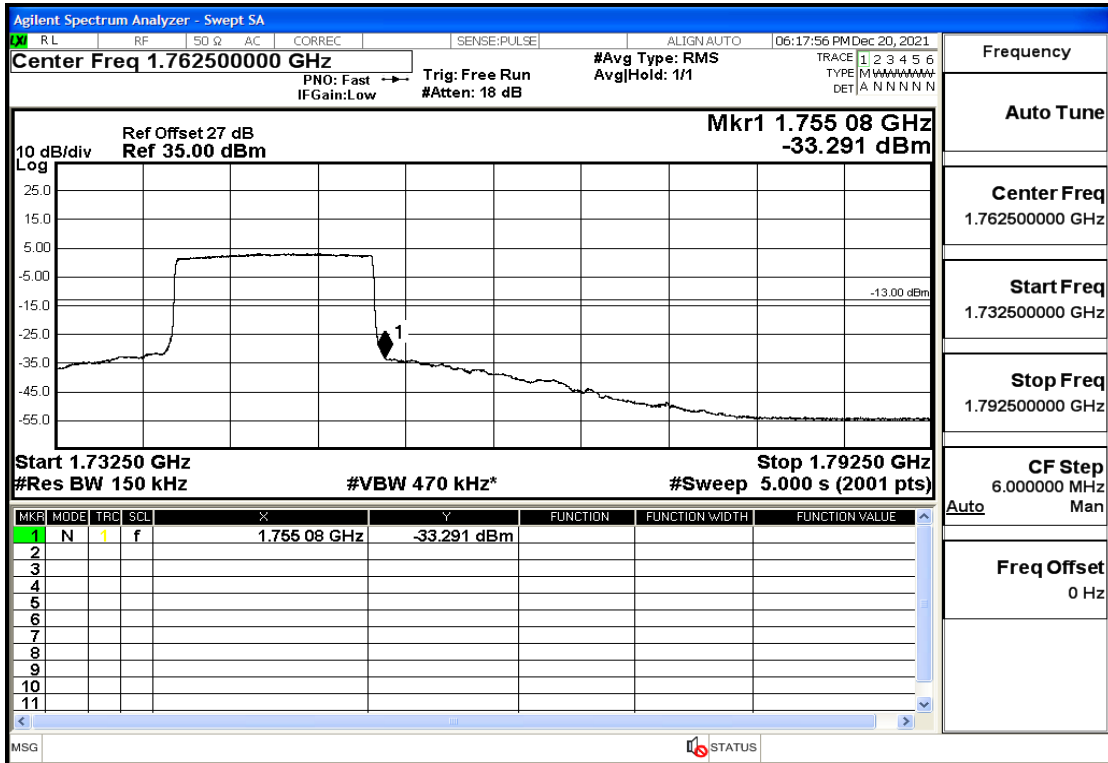

Band4-15-1747.5-16QAM-75#LOW@Pass