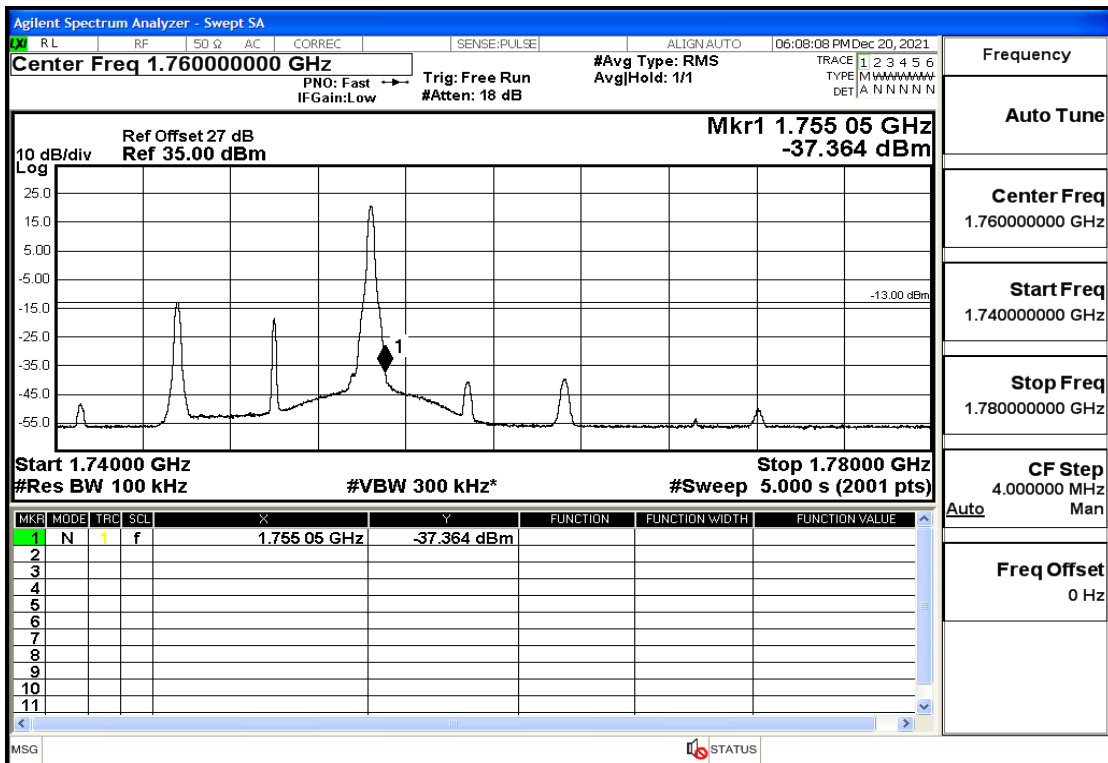

Band4-10-1750-QPSK-1#HIGH@Pass