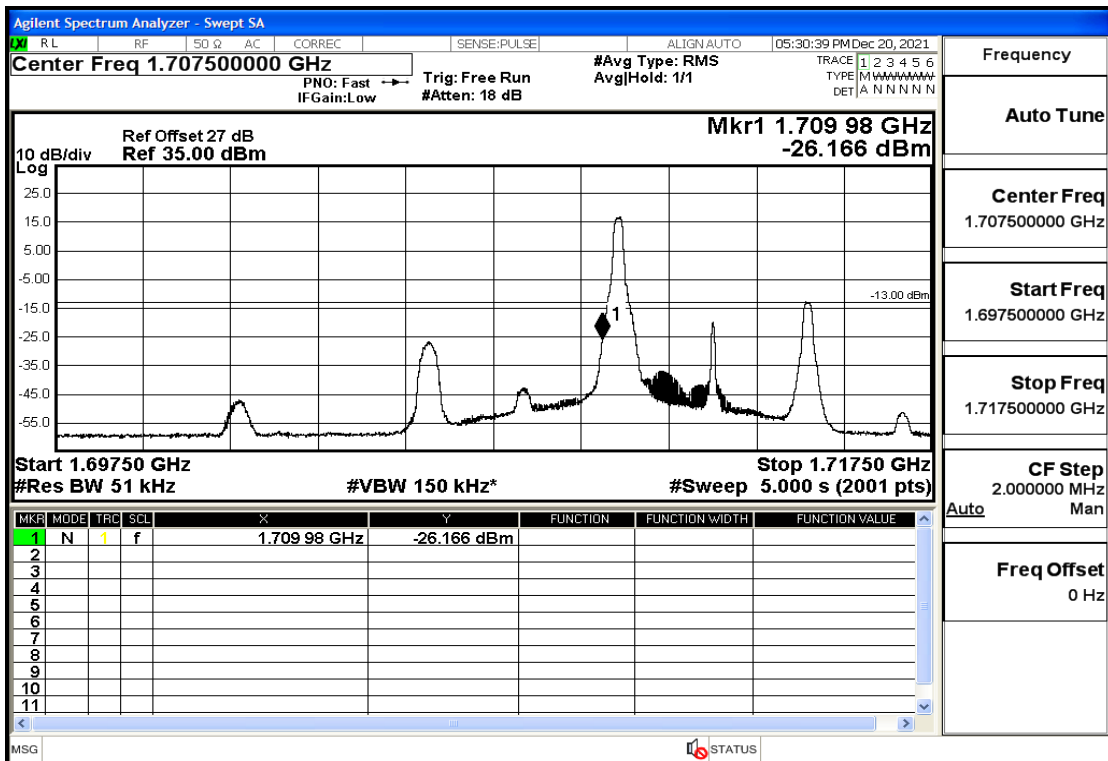

Band4-5-1712.5-16QAM-1#LOW@Pass