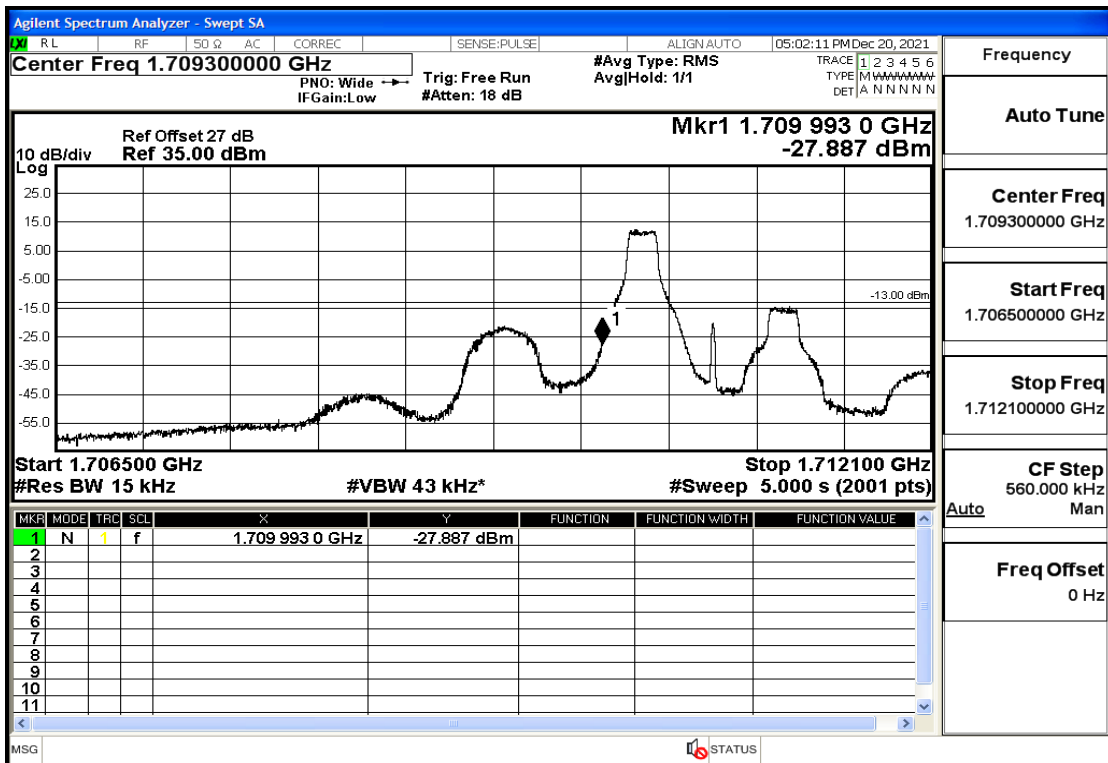

Band4-1.4-1710.7-16QAM-1#LOW@Pass