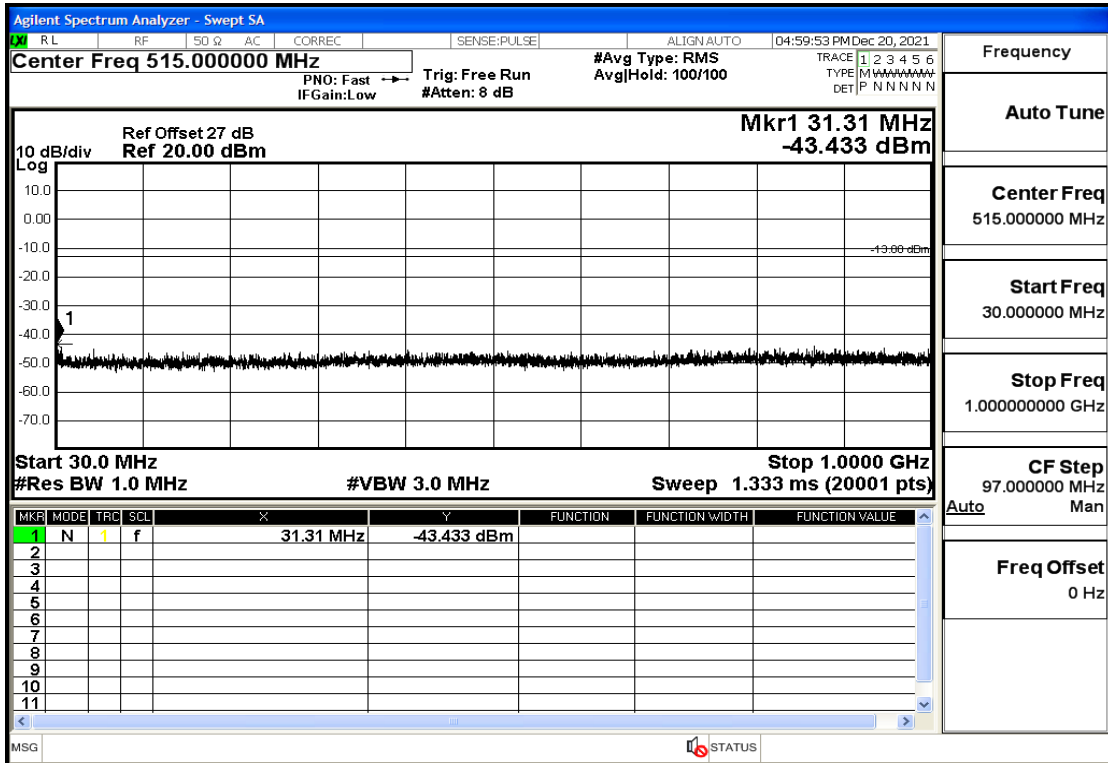

OB4-1.4-1710.7-QPSK-6#LOW@30mHz-1GHz@Pass