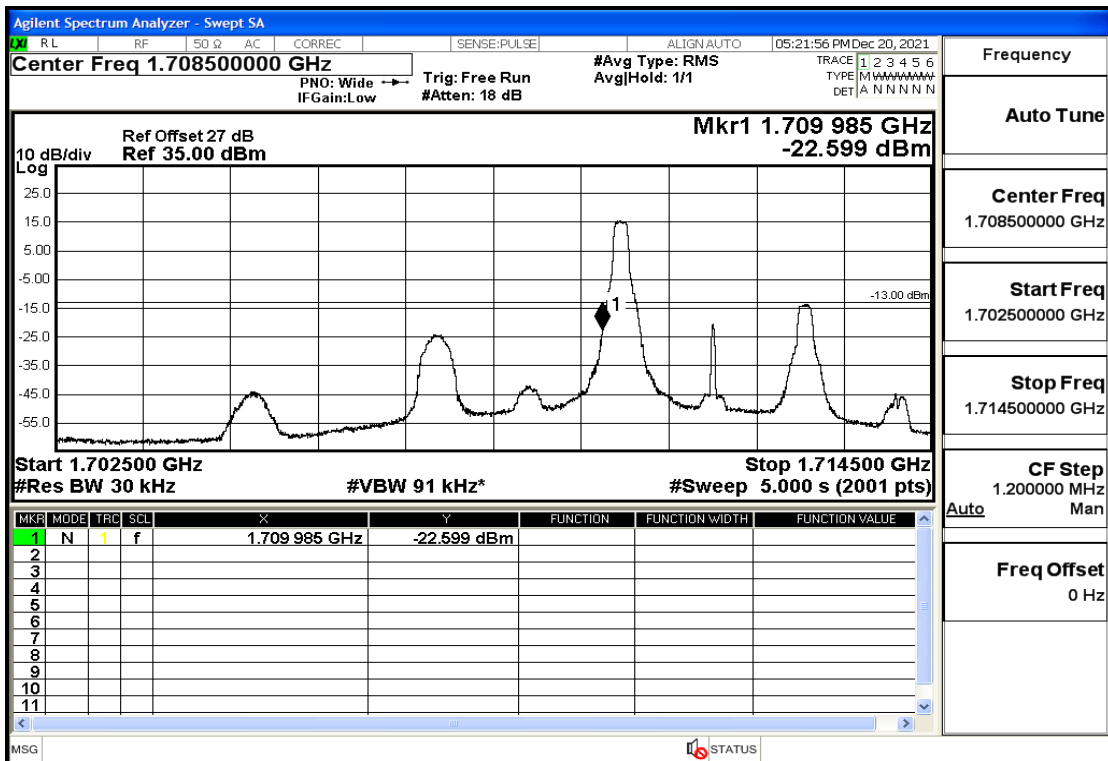

Band4-3-1711.5-QPSK-1#LOW@Pass