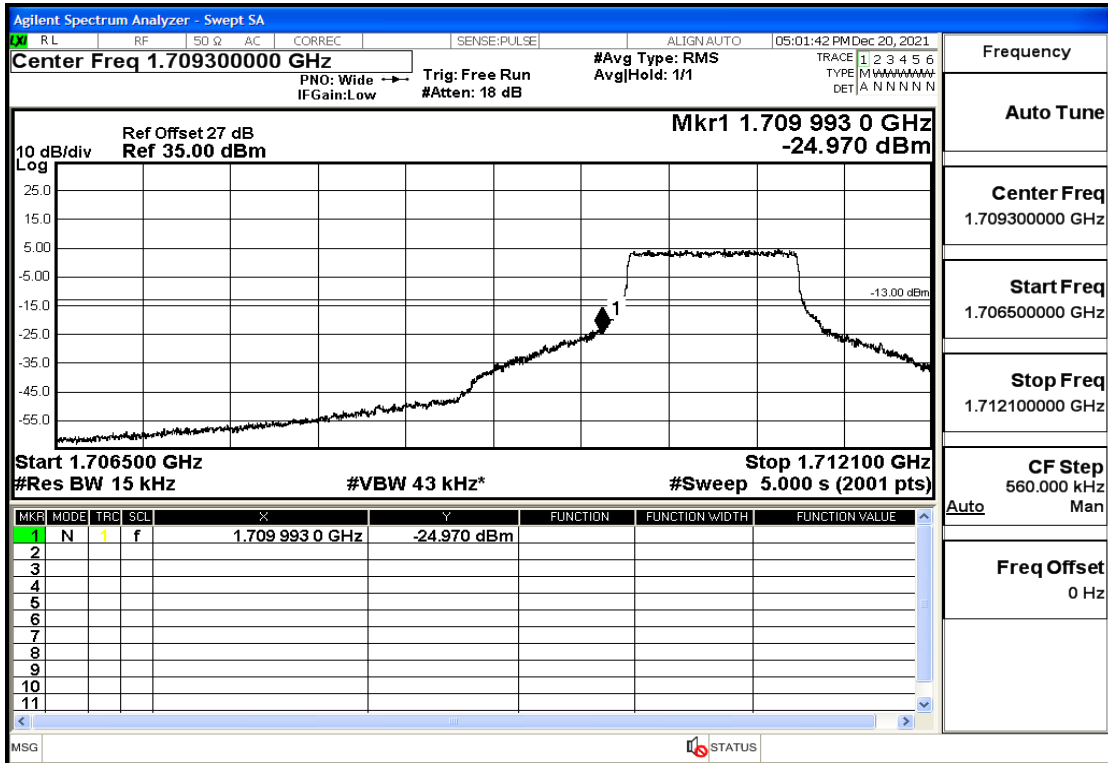

Band4-1.4-1710.7-16QAM-6#LOW@Pass