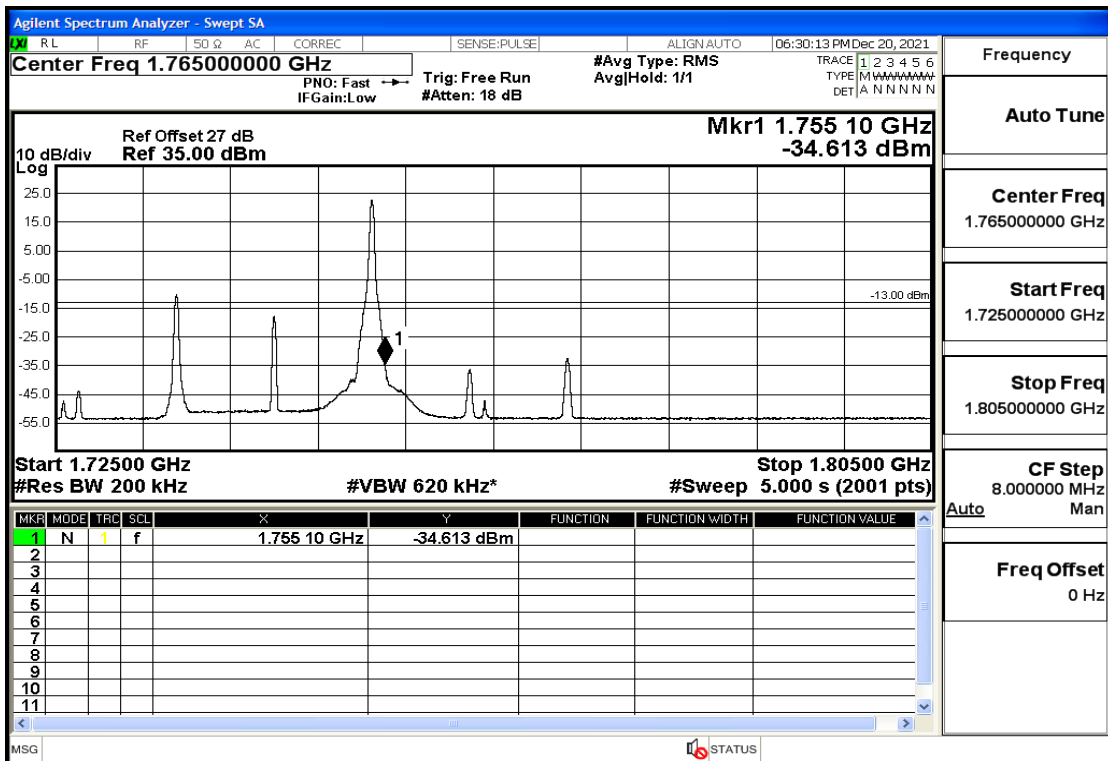

Band4-20-1745-QPSK-1#HIGH@Pass