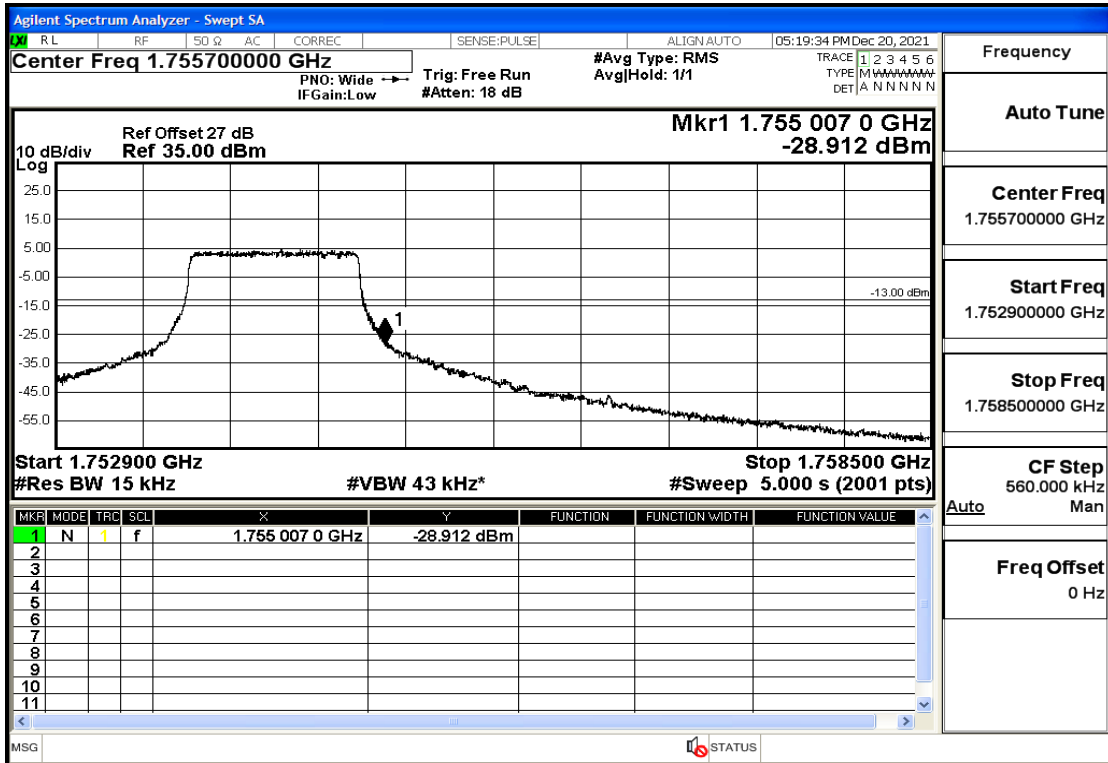

Band4-1.4-1754.3-16QAM-6#LOW@Pass