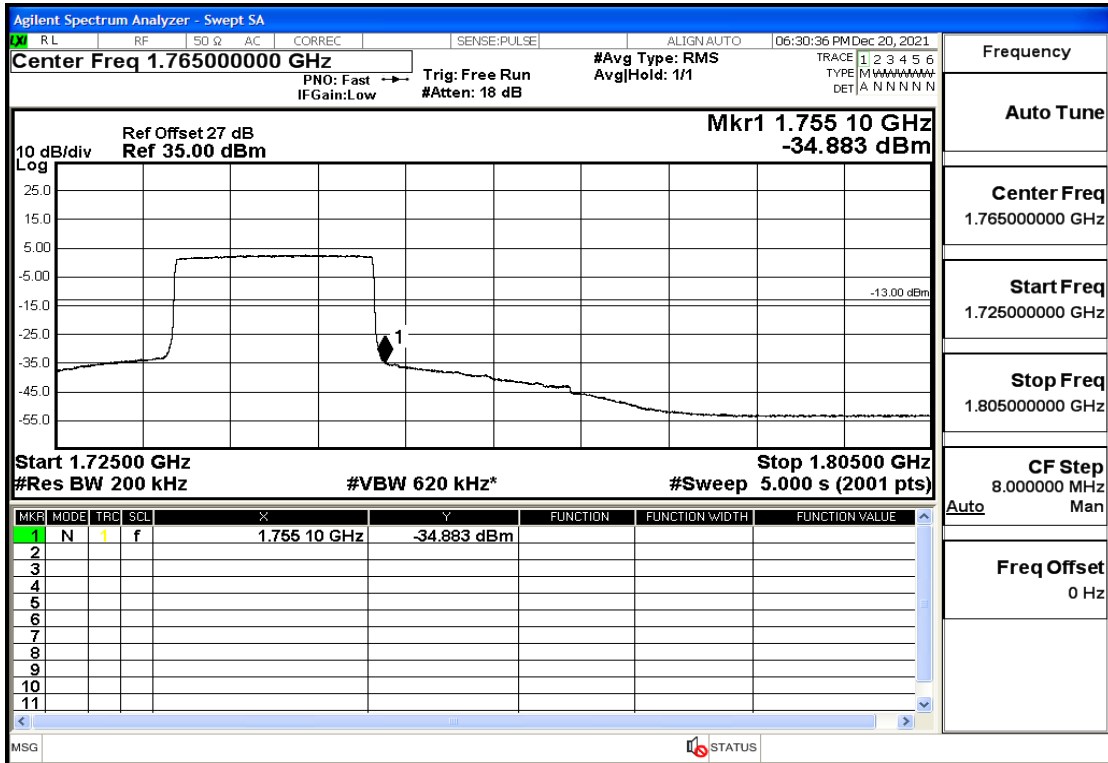

RF Test Data for LTE (Conducted Measurement)

Product Name: Pro¹ X

Trade Mark: F

Test Model: QX1050

Sample ID: TZ211202763-1#

FCC ID: 2AUCLQX1050

Environmental Conditions

Temperature:	23.8°C
Relative Humidity:	56%
ATM Pressure:	100.0 kPa
Test Engineer:	Anna Hu
Supervised by:	Hugo Chen
Remark:	For LTE Band4

Band4-20-1720-16QAM-100#LOW@Pass

Band4-20-1720-16QAM-1#LOW@Pass

Band4-20-1745-QPSK-100#LOW@Pass

Band4-20-1745-QPSK-1#HIGH@Pass

Band4-20-1745-16QAM-100#LOW@Pass

Band4-20-1745-16QAM-1#HIGH@Pass

Conducted Spurious Emission