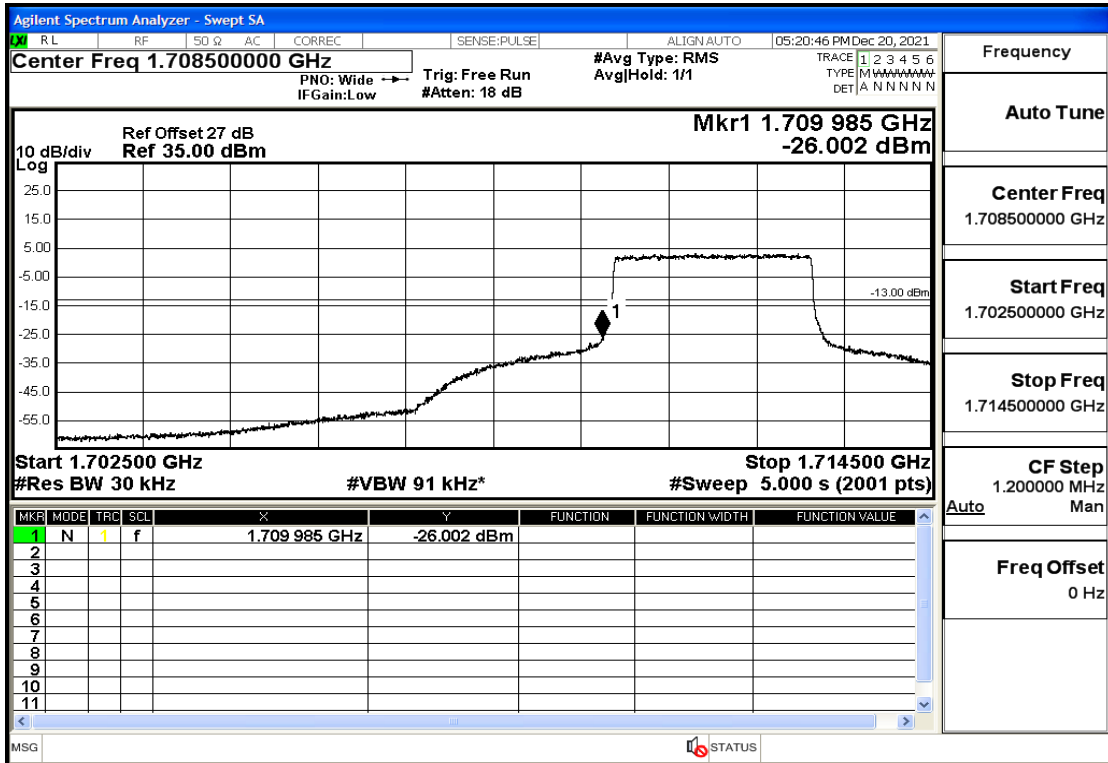

Band4-3-1711.5-QPSK-15#LOW@Pass