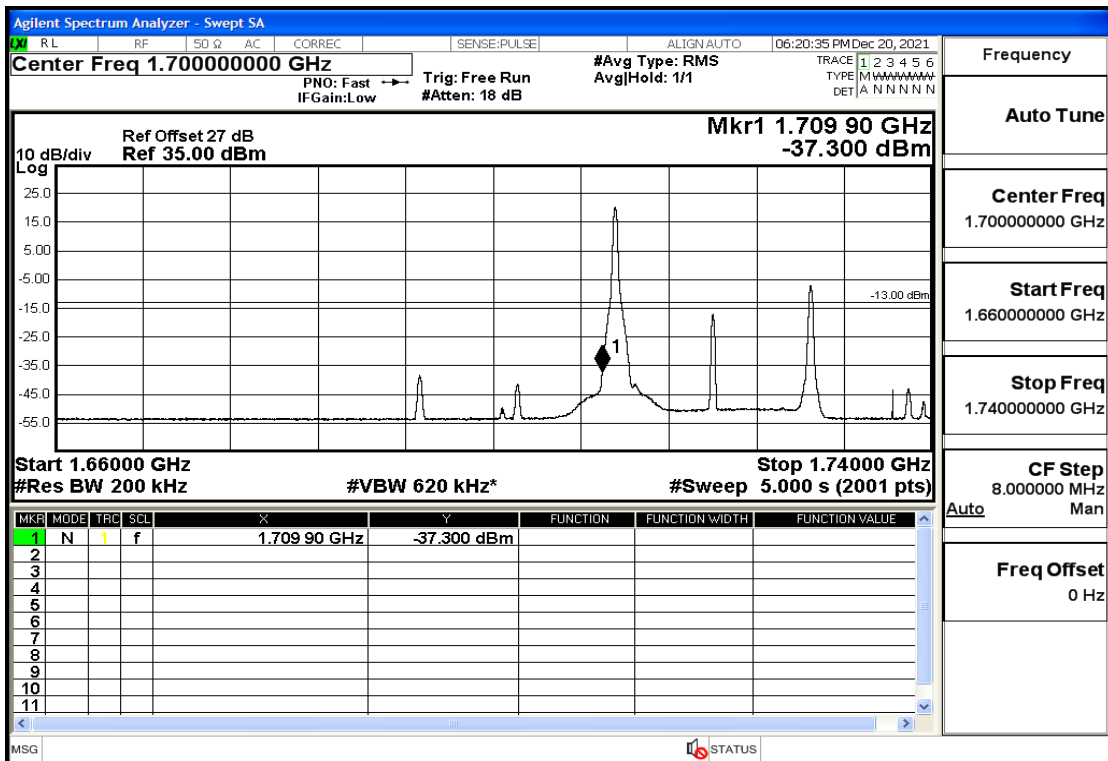

Band4-20-1720-QPSK-1#LOW@Pass