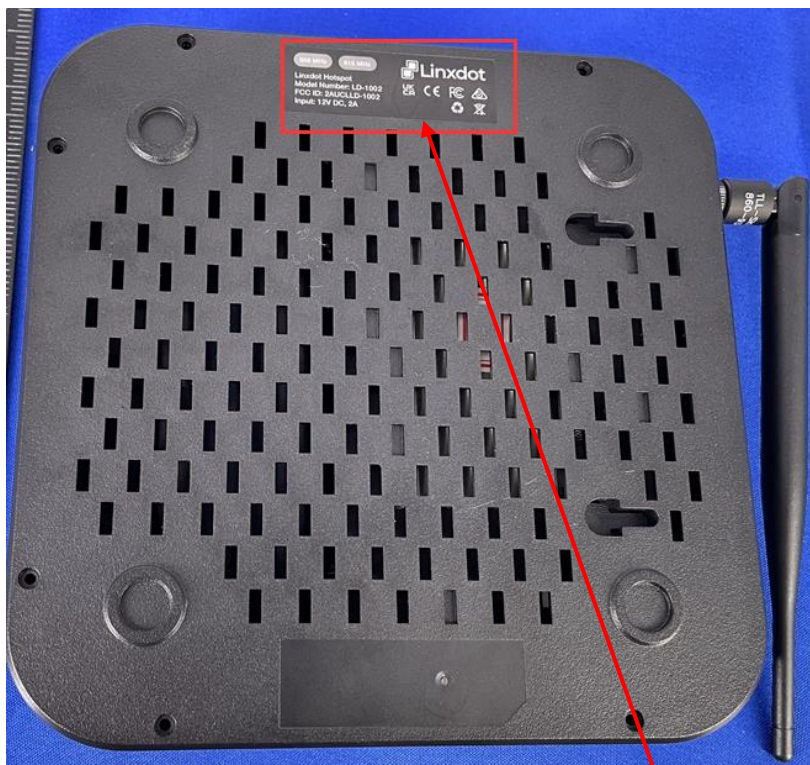

## Label Artwork and Location

Model: LD-1002

Label:

Size: L\*W= 68\*20mm

Location