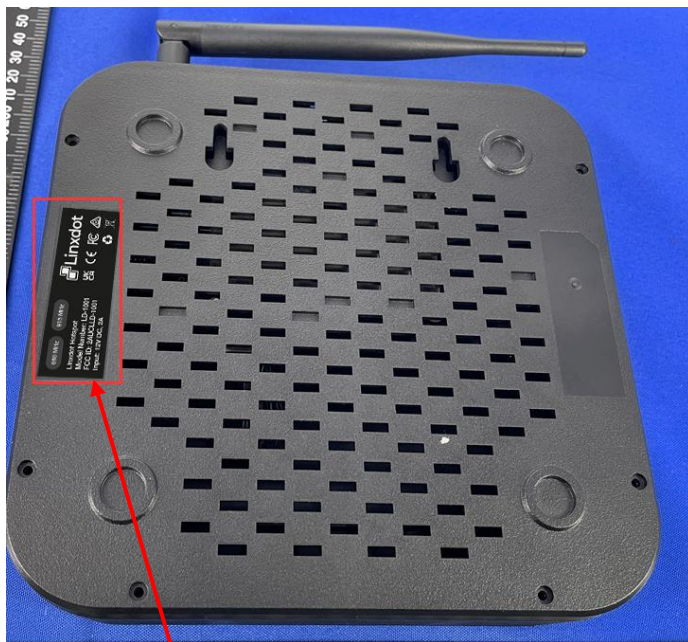

## Label Artwork and Location

Model: LD-1001

Label:

Size: L\*W=68\*20mm

Location