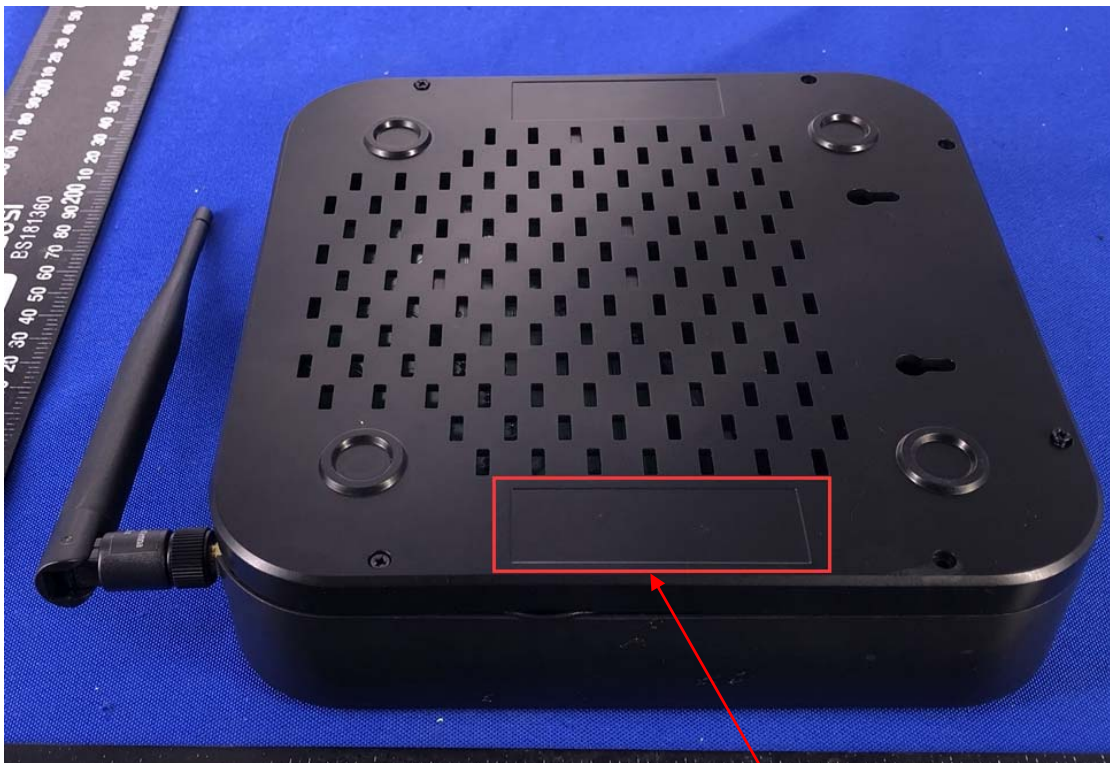

Label Artwork and Location

Model: LD-1000

Label:

Size: L*W= 65*18mm

Label Location