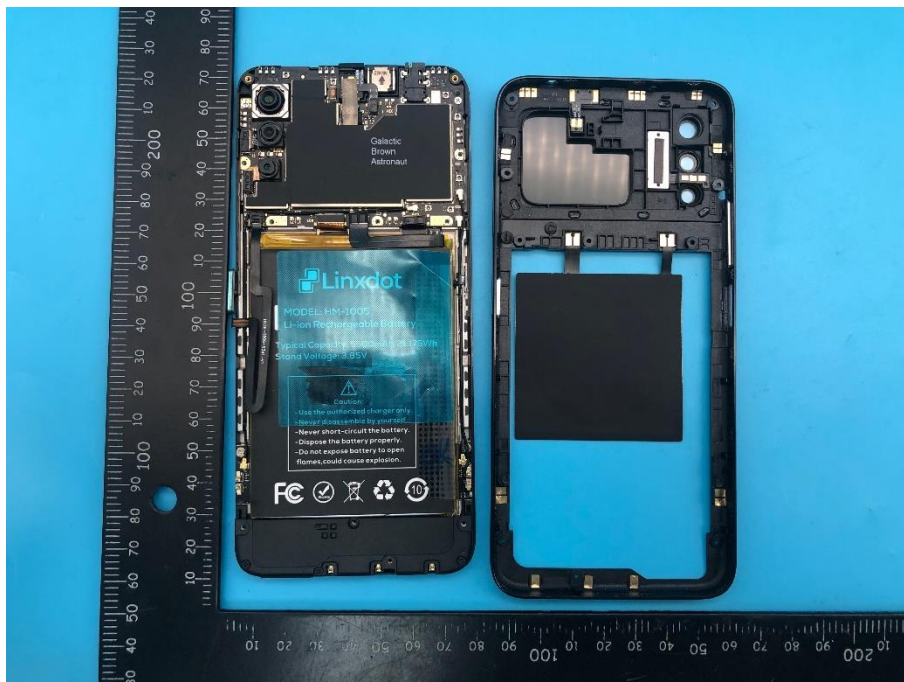

## Appendix - Internal Photographs of EUT Constructional Details

Model: HM-1005

Photo 1

Photo 2

Photo 3

Photo 4

Photo 5

Photo 6