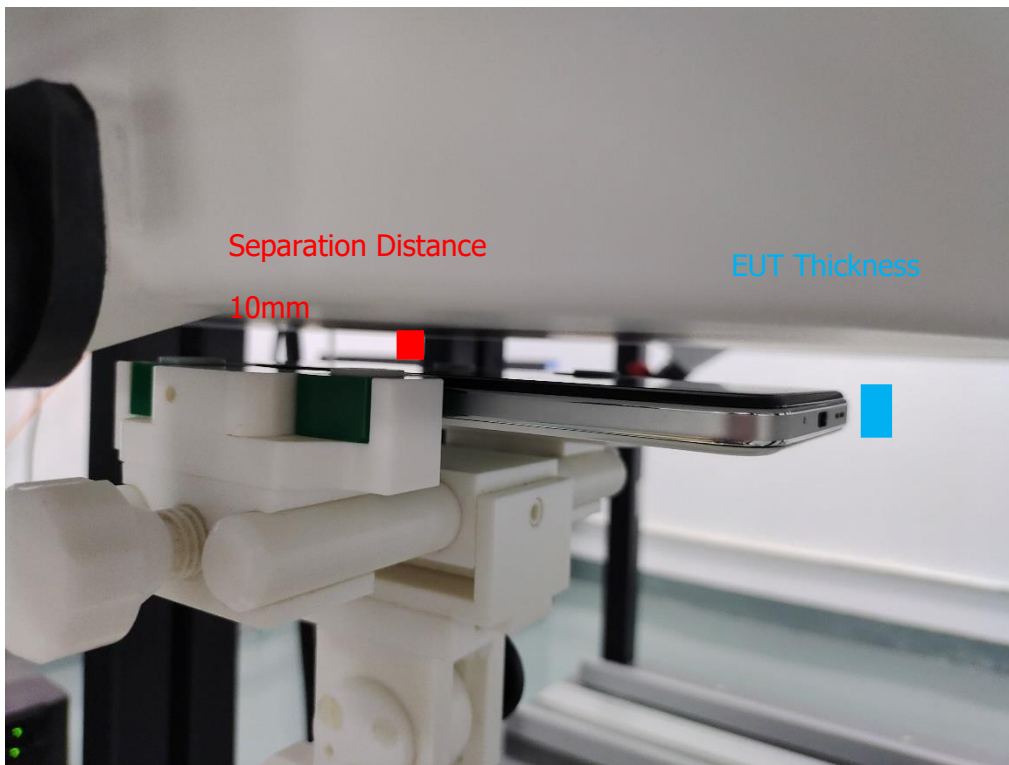

## FCC ID\_SAR Setup photos

Right Touch

Right Tilt

Left Touch

Left Tilt

Body Front side (separation distance is 10mm)

Body Back side (separation distance 10mm)

Body Left side (separation distance is 10mm)

Body Right side (separation distance is 10mm)

Body Top side (separation distance is 10mm)

Body Bottom side (separation distance is 10mm)