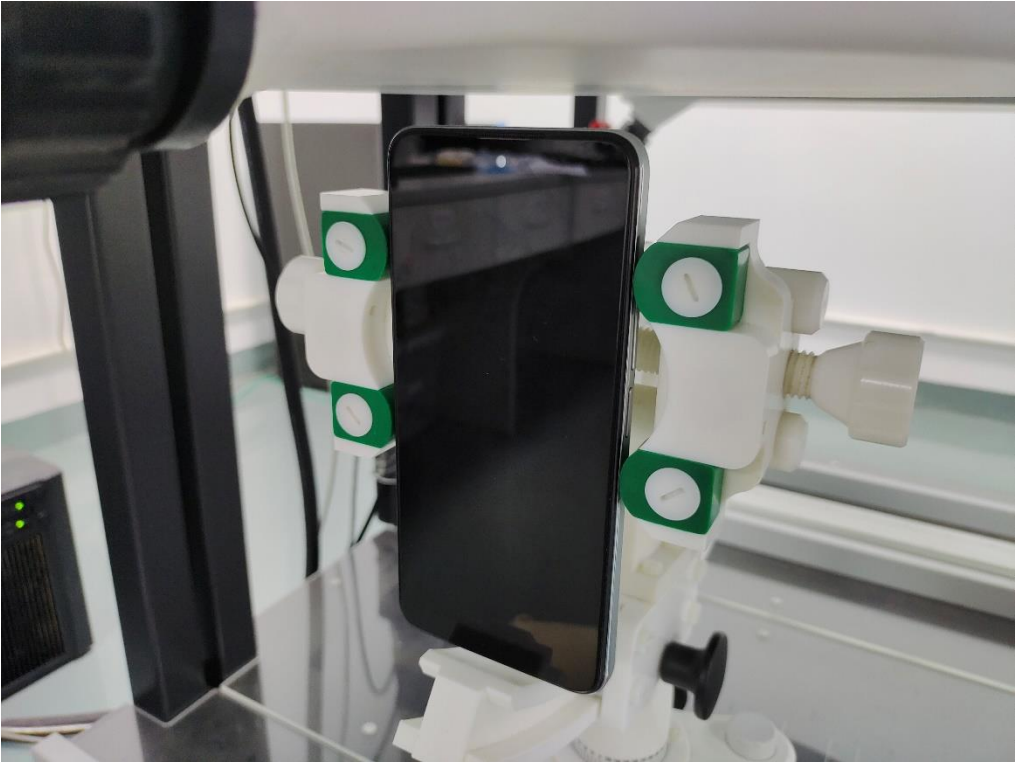

## FCC ID\_SAR Setup photos

Right Touch

Right Tilt

Left Touch

Left Tilt

Body Front side (separation distance is 10mm)

Body Back side (separation distance 10mm)

Body Left side (separation distance is 10mm)

Body Right side (separation distance is 10mm)

Body Top side (separation distance is 10mm)

Body Bottom side (separation distance is 10mm)