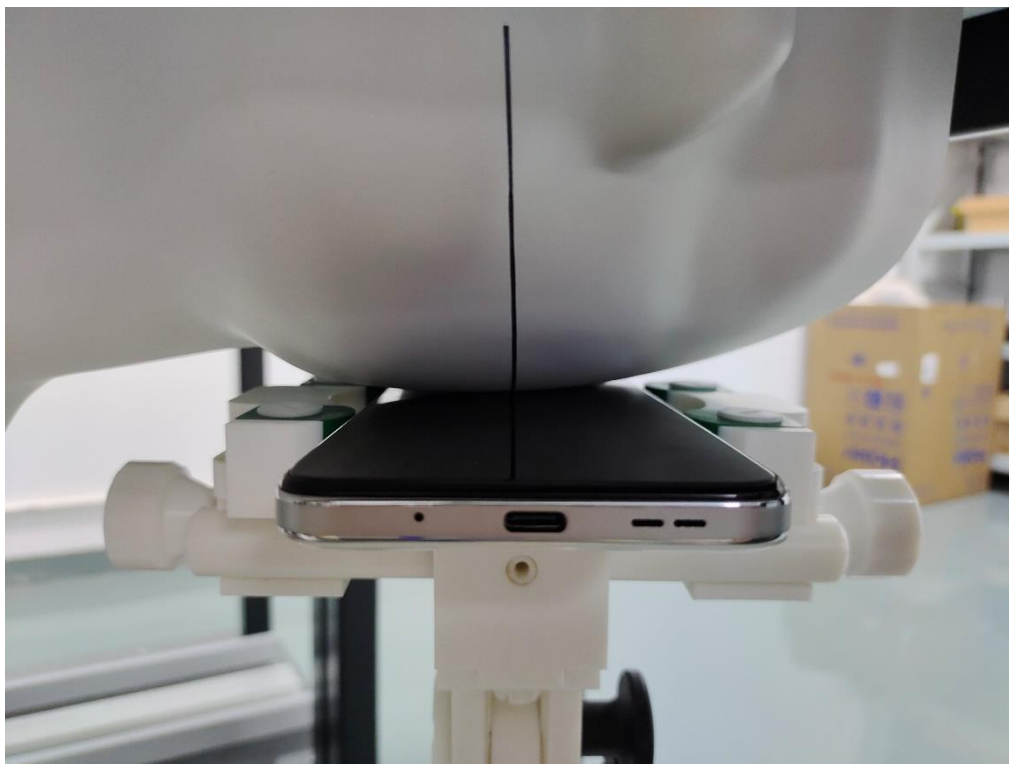

## FCC ID\_SAR Setup photos

Right Touch

Right Tilt

Left Touch

Left Tilt

Body Front side (separation distance is 10mm)

Body Back side (separation distance 10mm)

Body Left side (separation distance is 10mm)

Body Right side (separation distance is 10mm)

Body Top side (separation distance is 10mm)

Body Bottom side (separation distance is 10mm)