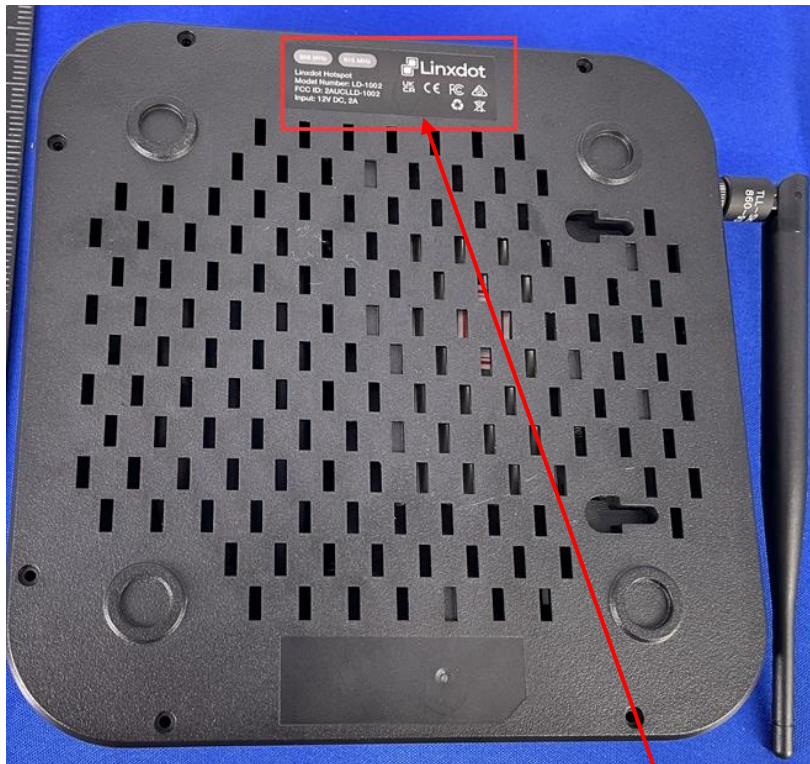

Label Artwork and Location

Model: LD-1002

Label:

Size: L*W= 68*20mm

Location