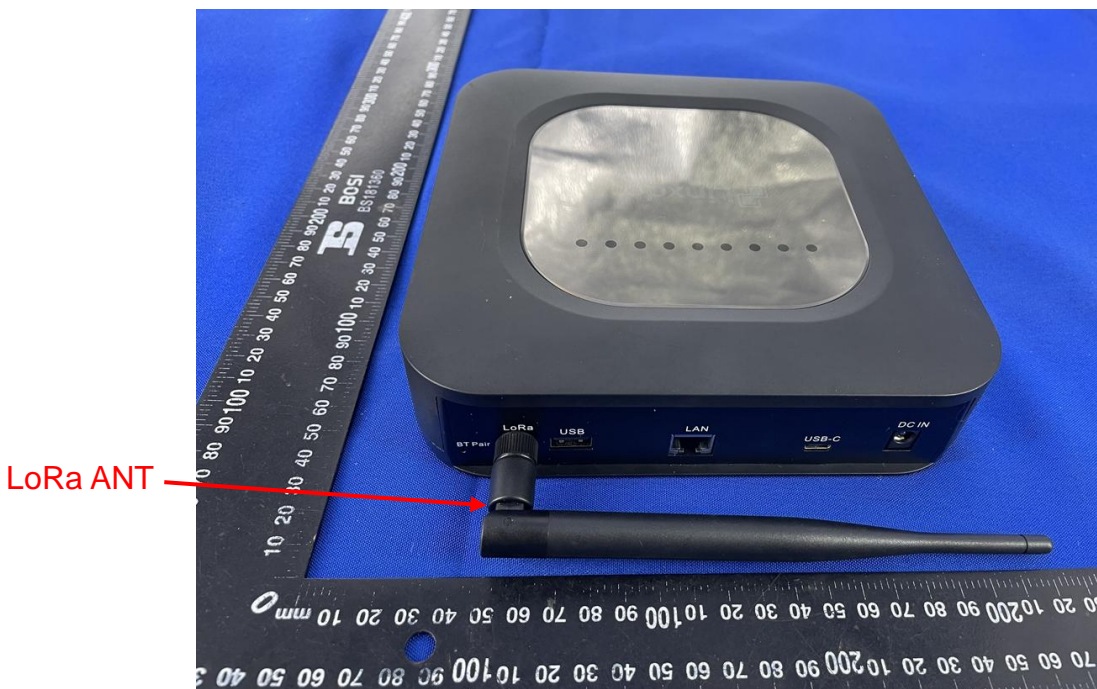

Appendix C: Photographs of EUT

Product: Linxdot Hotspot

Model: LD-1002

External Photos

LoRa ANT