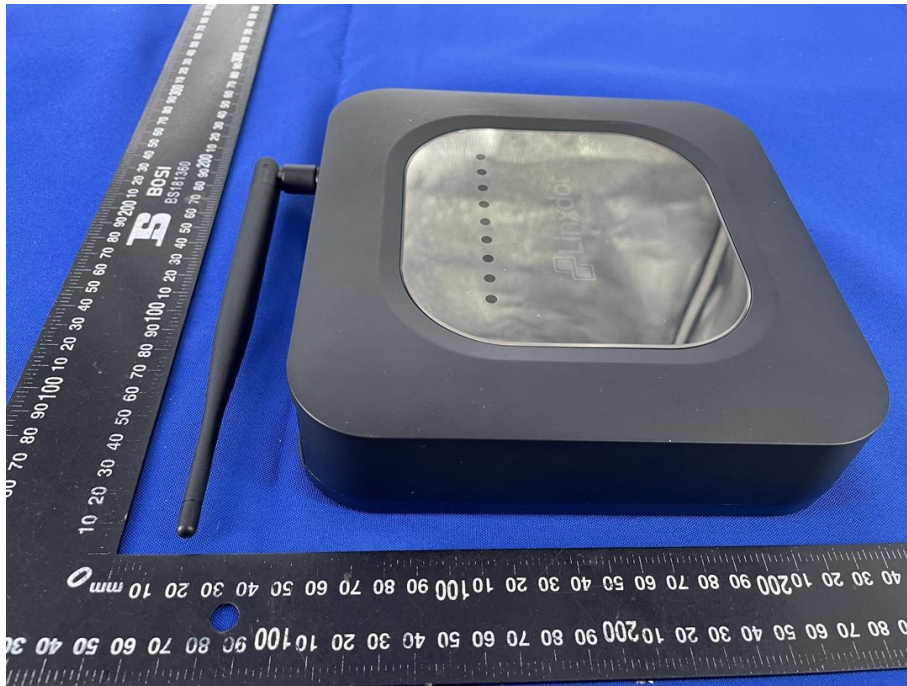

Appendix C: Photographs of EUT

Product: Linxdot Hotspot

Model: LD-1002

External Photos

LoRa ANT