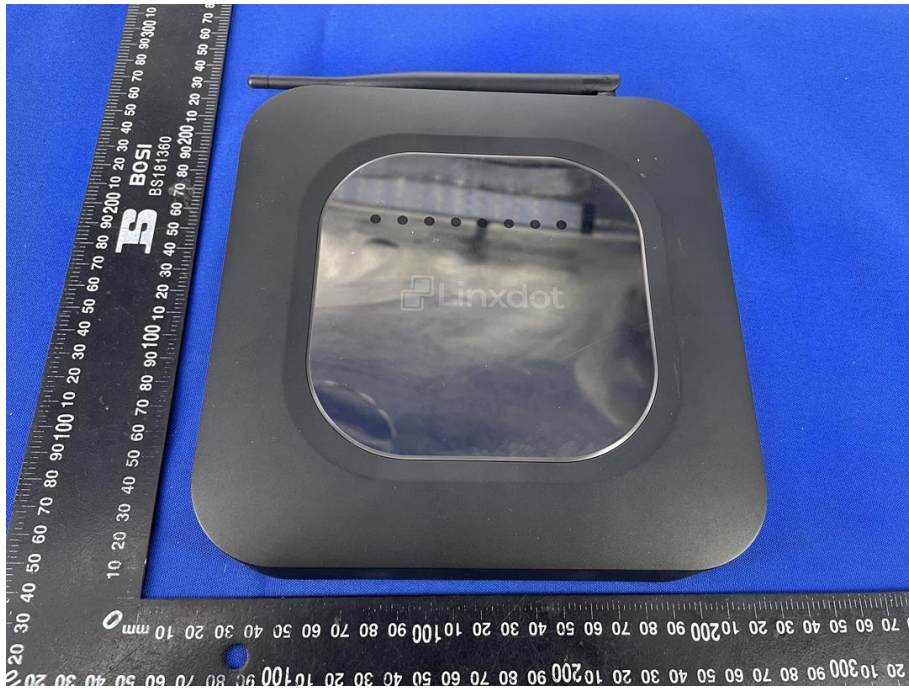

Appendix C: Photographs of EUT

Product: Linxdot Hotspot

Model: LD-1002

External Photos

LoRa ANT