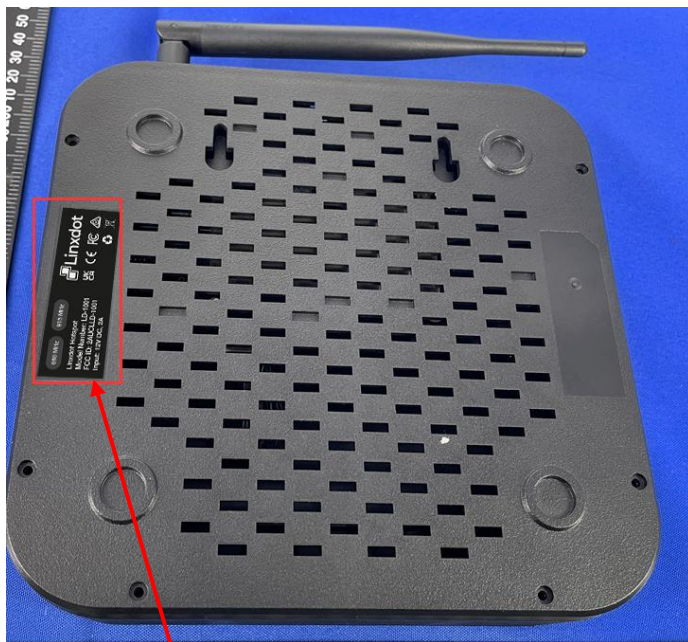

Label Artwork and Location

Model: LD-1001

Label:

Size: L*W=68*20mm

Location