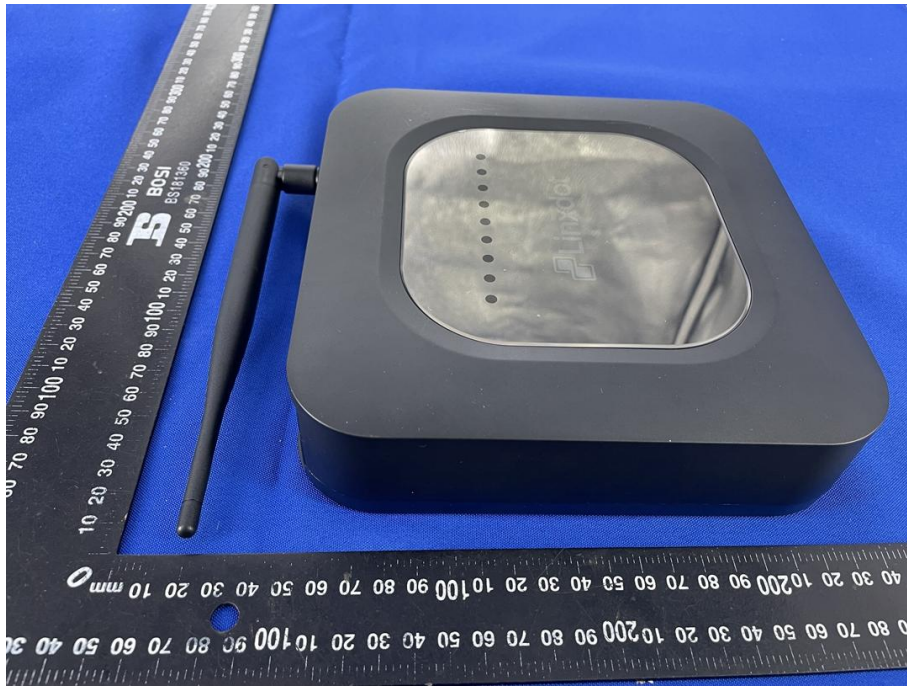

Appendix C: Photographs of EUT

Product: Linxdot Hotspot

Model: LD-1001

External Photos

LoRa ANT