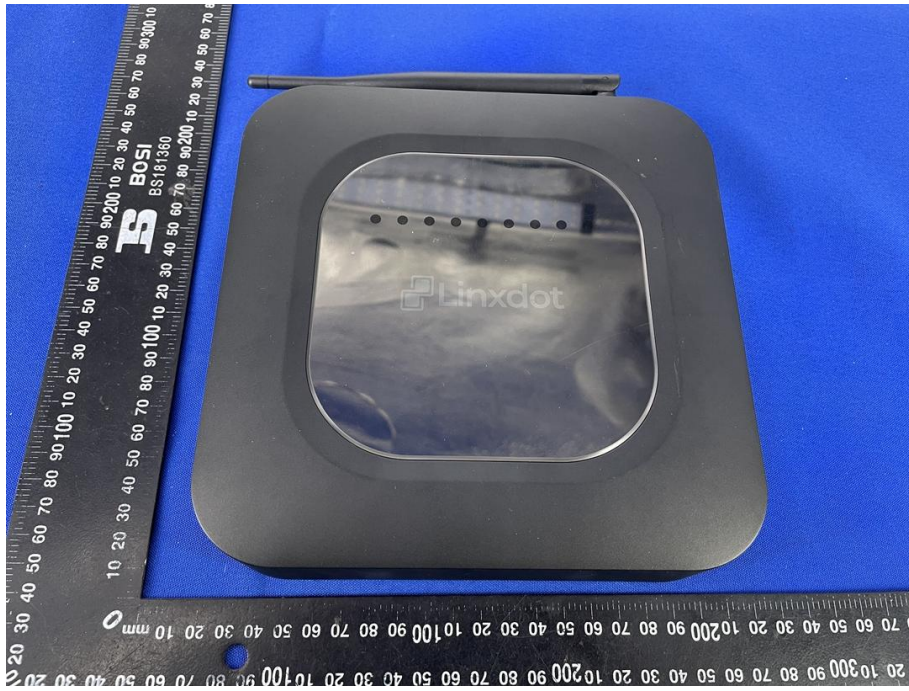

Appendix C: Photographs of EUT

Product: Linxdot Hotspot

Model: LD-1001

External Photos

LoRa ANT