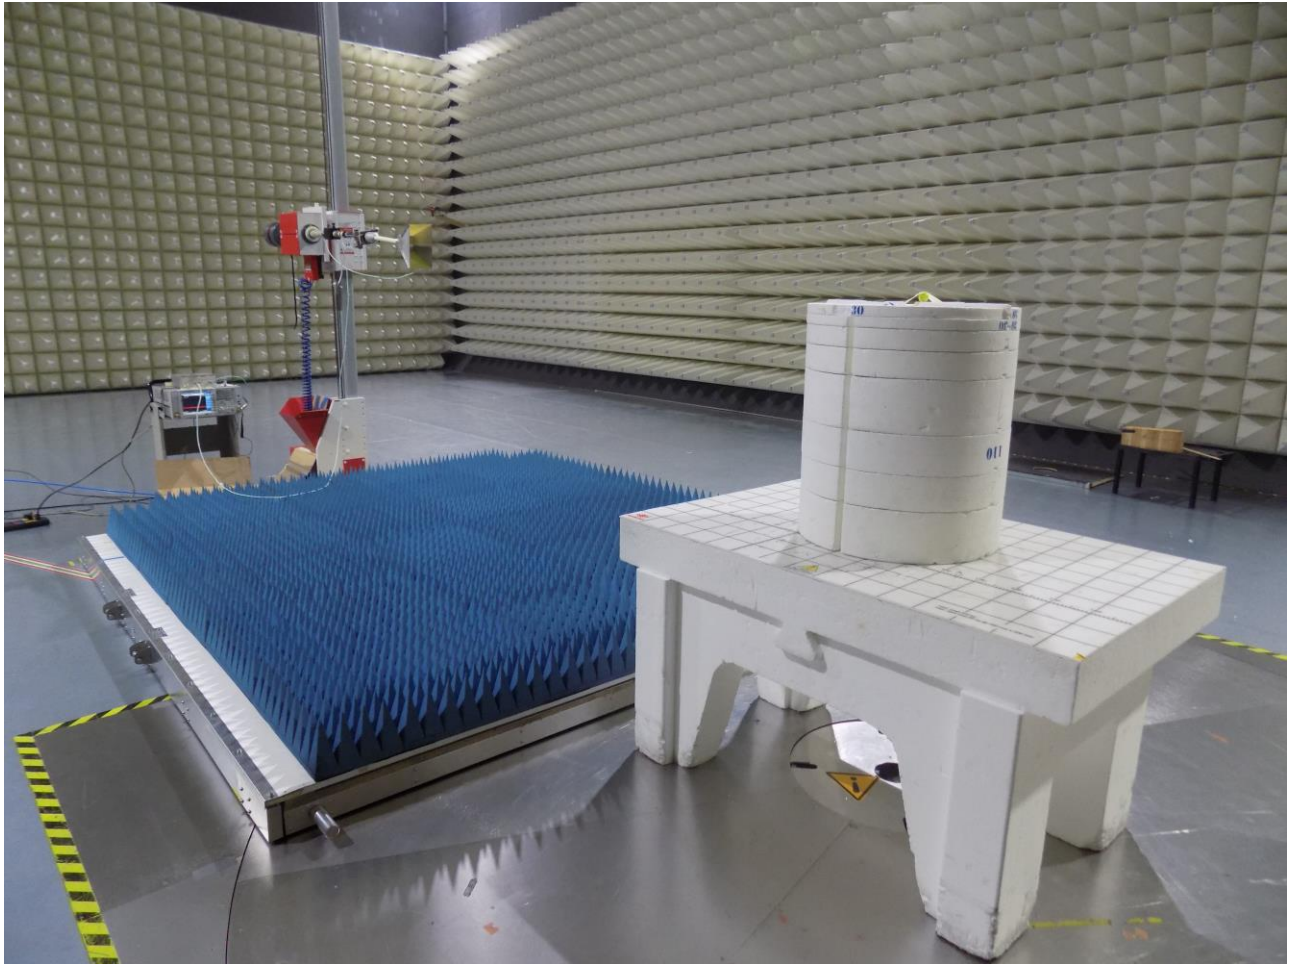

Project # 234110978

Report Date: 9/03/19

Report # 31964006.001

Unlicensed Test Setup Photos

Figure 1: Test Setup for Radiated Emissions 30 MHz to 1000 MHz (BT LE, and Unintentional Modes)

Figure 2: Test Setup for Radiated Emissions 1 GHz to 18 GHz (BT LE Modes)

Figure 3: Test Setup for Radiated Emissions 18 GHz to 26.5 GHz (BT LE Modes)