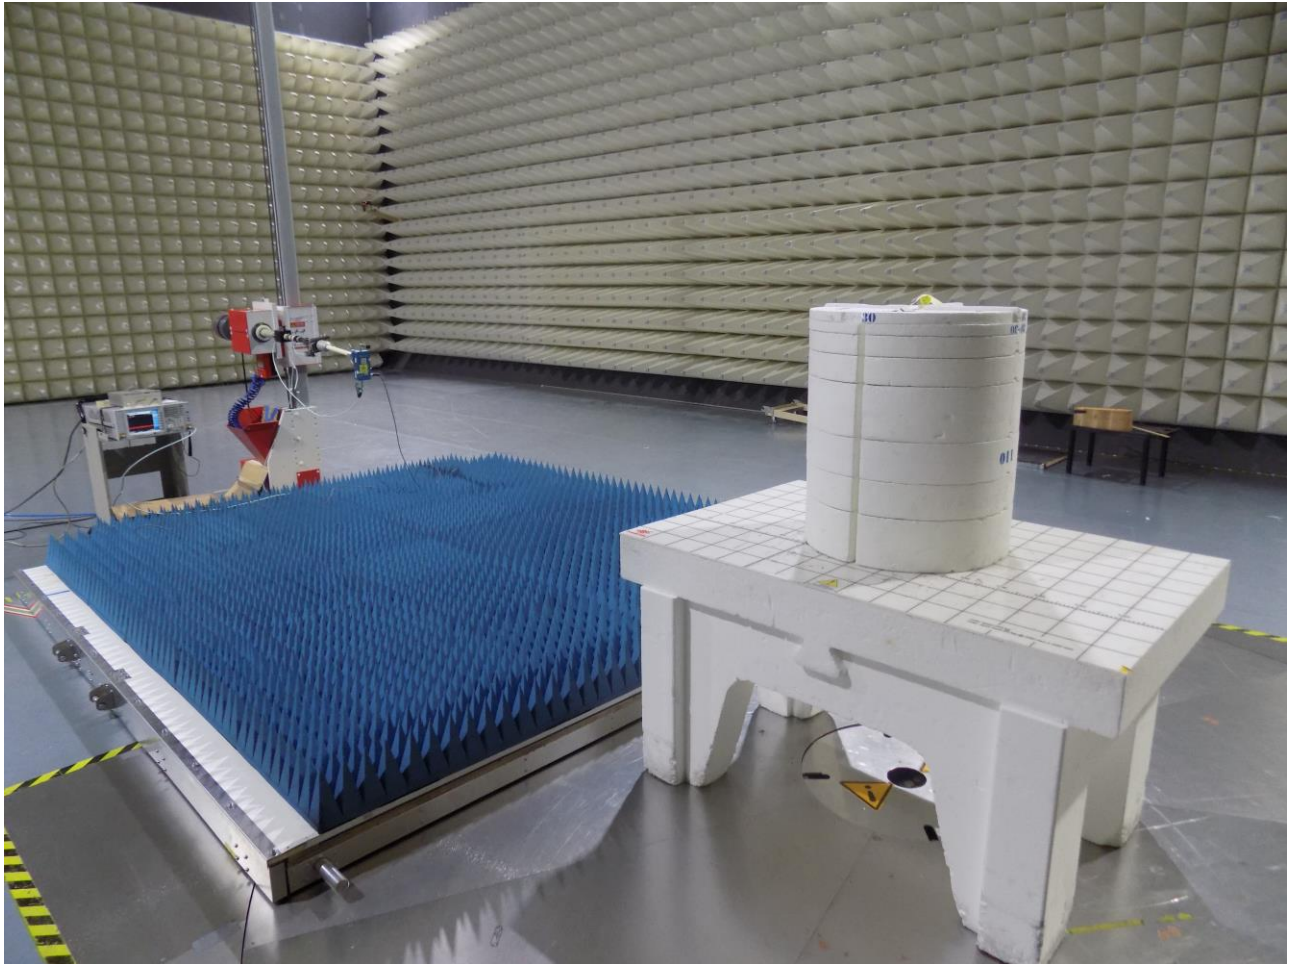

Project # 234110978

Report Date: 9/03/19

Report # 31964006.001

Unlicensed Test Setup Photos

Figure 1: Test Setup for Radiated Emissions 30 MHz to 1000 MHz (BT LE, and Unintentional Modes)

Figure 2: Test Setup for Radiated Emissions 1 GHz to 18 GHz (BT LE Modes)

Figure 3: Test Setup for Radiated Emissions 18 GHz to 26.5 GHz (BT LE Modes)