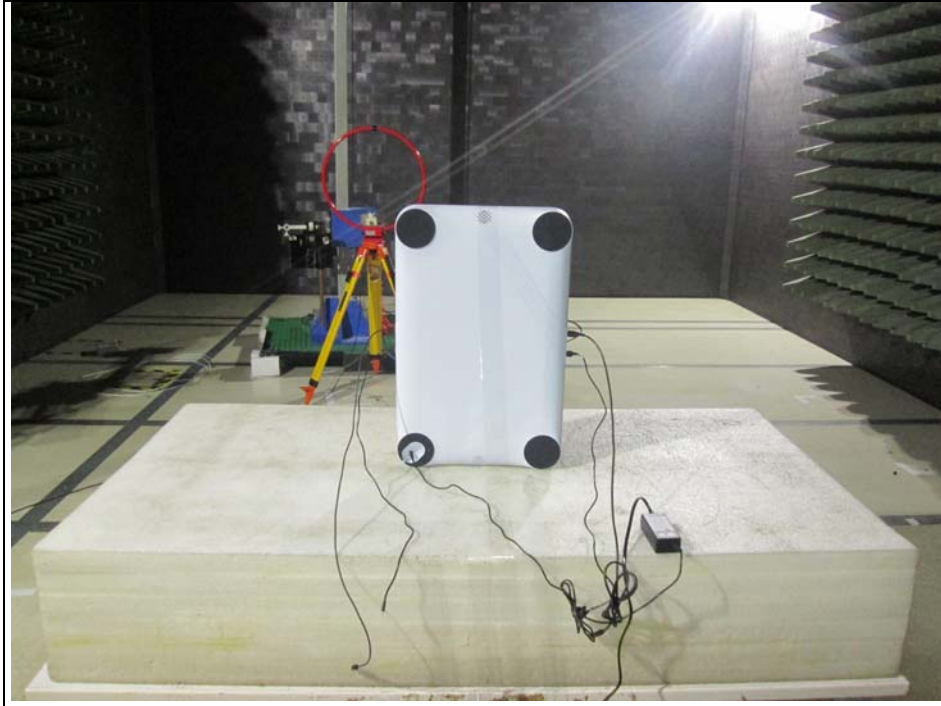

## PHOTOGRAPHS OF THE TEST CONFIGURATION

WLAN / Bluetooth  
Conducted Emission Test

Radiated Emission Test (Above 1GHz)

Radiated Emission Test (Below 1GHz)

NFC  
Conducted Emission Test

Radiated Emission Test (9kHz ~ 30MHz)