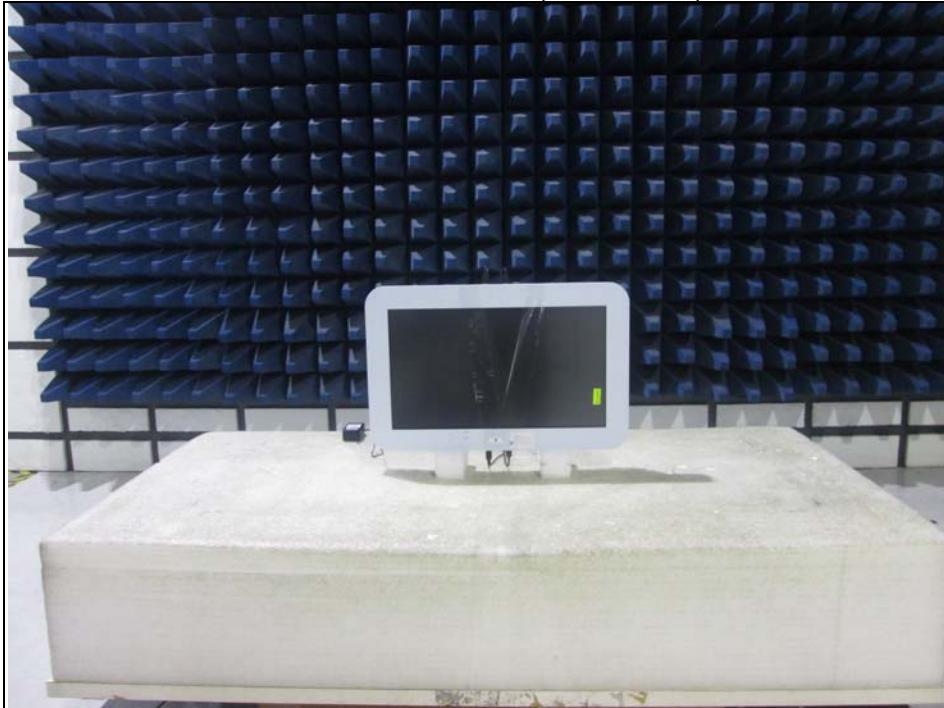

## PHOTOGRAPHS OF THE TEST CONFIGURATION

WLAN / Bluetooth  
Conducted Emission Test

Radiated Emission Test (Above 1GHz)

Radiated Emission Test (Below 1GHz)

NFC  
Conducted Emission Test

Radiated Emission Test (9kHz ~ 30MHz)