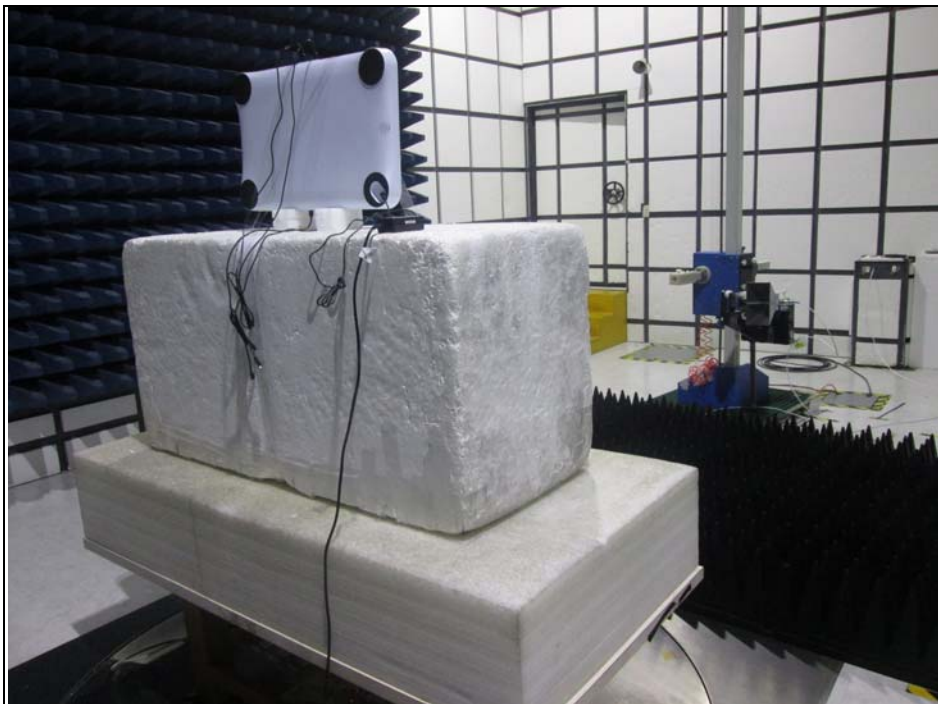

## PHOTOGRAPHS OF THE TEST CONFIGURATION

WLAN / Bluetooth  
Conducted Emission Test

Radiated Emission Test (Above 1GHz)

Radiated Emission Test (Below 1GHz)

NFC  
Conducted Emission Test

Radiated Emission Test (9kHz ~ 30MHz)