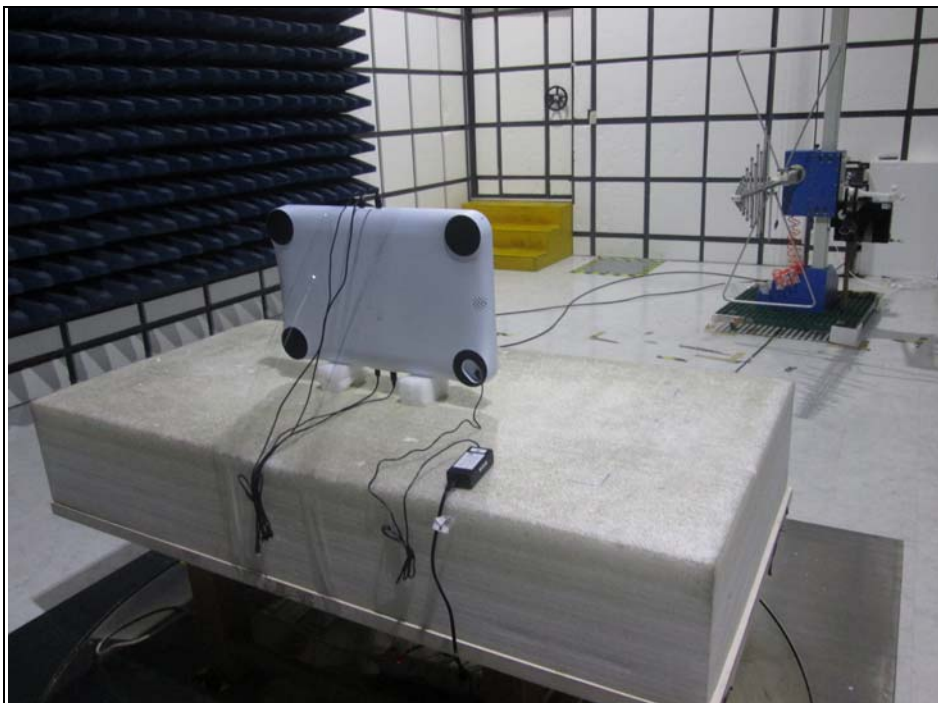

## PHOTOGRAPHS OF THE TEST CONFIGURATION

WLAN / Bluetooth  
Conducted Emission Test

Radiated Emission Test (Above 1GHz)

Radiated Emission Test (Below 1GHz)

NFC  
Conducted Emission Test

Radiated Emission Test (9kHz ~ 30MHz)