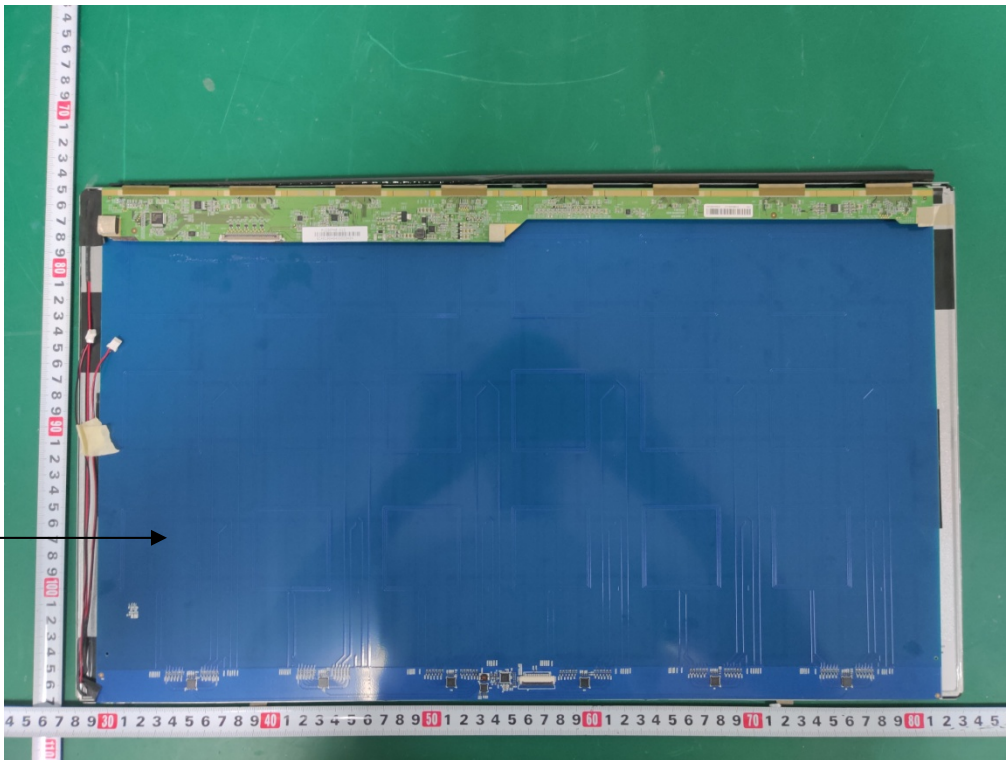

1. PHOTO EUT

Internal Photos
M/N: PT1C

Internal Photos
M/N: PT1C

NFC Antenna
Only receive

Internal Photos
M/N: PT1C

Bluetooth/ BLE/
2.4G Wi-Fi/
5G Wi-Fi
Antenna

Internal Photos
M/N: PT1C

Internal Photos
M/N: PT1C

Internal Photos
M/N: PT1C

Internal Photos
M/N: PT1C

Bluetooth/ BLE/
2.4G Wi-Fi/
5G Wi-Fi
Antenna Port

Internal Photos
M/N: PT1C

Bluetooth/ BLE/
2.4G Wi-Fi/
5G Wi-Fi
Antenna