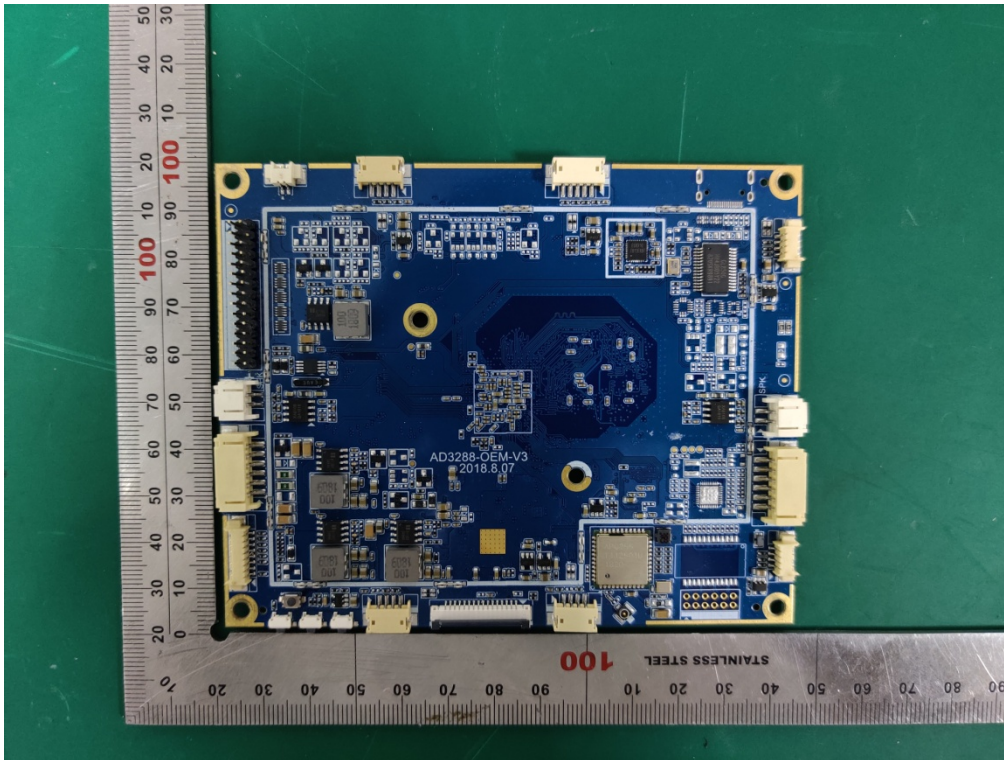

1. PHOTO EUT

Internal Photos
M/N: PT1C

Internal Photos
M/N: PT1C

NFC Antenna
Only receive

Internal Photos
M/N: PT1C

Bluetooth/ BLE/
2.4G Wi-Fi/
5G Wi-Fi
Antenna

Internal Photos
M/N: PT1C

Internal Photos
M/N: PT1C

Internal Photos
M/N: PT1C

Internal Photos
M/N: PT1C

Bluetooth/ BLE/
2.4G Wi-Fi/
5G Wi-Fi
Antenna Port

Internal Photos
M/N: PT1C

Bluetooth/ BLE/
2.4G Wi-Fi/
5G Wi-Fi
Antenna