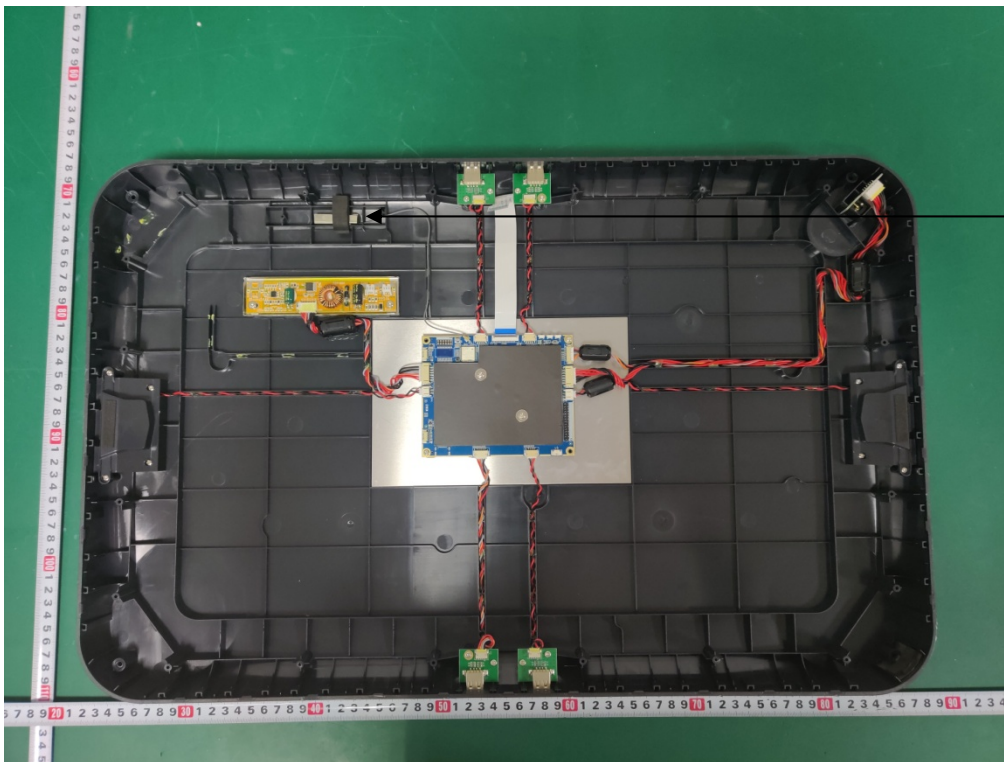

1. PHOTO EUT

Internal Photos
M/N: PT1C

Internal Photos
M/N: PT1C

NFC Antenna
Only receive

Internal Photos
M/N: PT1C

Bluetooth/ BLE/
2.4G Wi-Fi/
5G Wi-Fi
Antenna

Internal Photos
M/N: PT1C

Internal Photos
M/N: PT1C

Internal Photos
M/N: PT1C

Internal Photos
M/N: PT1C

Bluetooth/ BLE/
2.4G Wi-Fi/
5G Wi-Fi
Antenna Port

Internal Photos
M/N: PT1C

Bluetooth/ BLE/
2.4G Wi-Fi/
5G Wi-Fi
Antenna