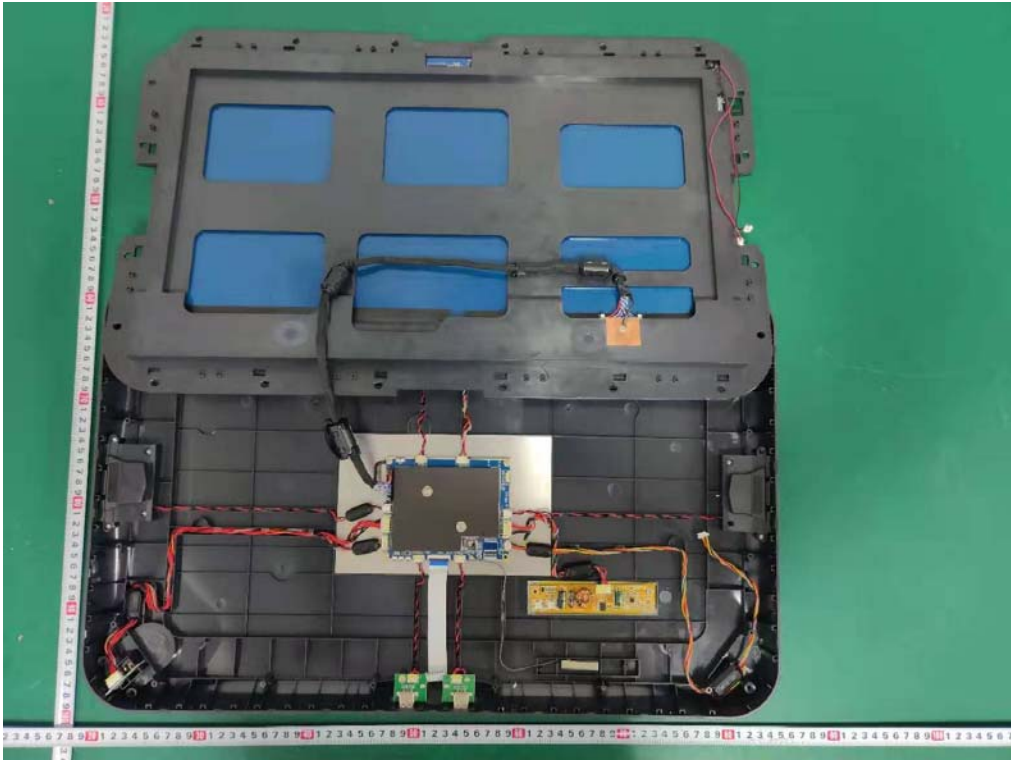

1. PHOTO EUT

Internal Photos
M/N: PT1C

Internal Photos
M/N: PT1C

NFC Antenna
Only receive

Internal Photos
M/N: PT1C

Bluetooth/ BLE/
2.4G Wi-Fi/
5G Wi-Fi
Antenna

Internal Photos
M/N: PT1C

Internal Photos
M/N: PT1C

Internal Photos
M/N: PT1C

Internal Photos
M/N: PT1C

Bluetooth/ BLE/
2.4G Wi-Fi/
5G Wi-Fi
Antenna Port

Internal Photos
M/N: PT1C

Bluetooth/ BLE/
2.4G Wi-Fi/
5G Wi-Fi
Antenna