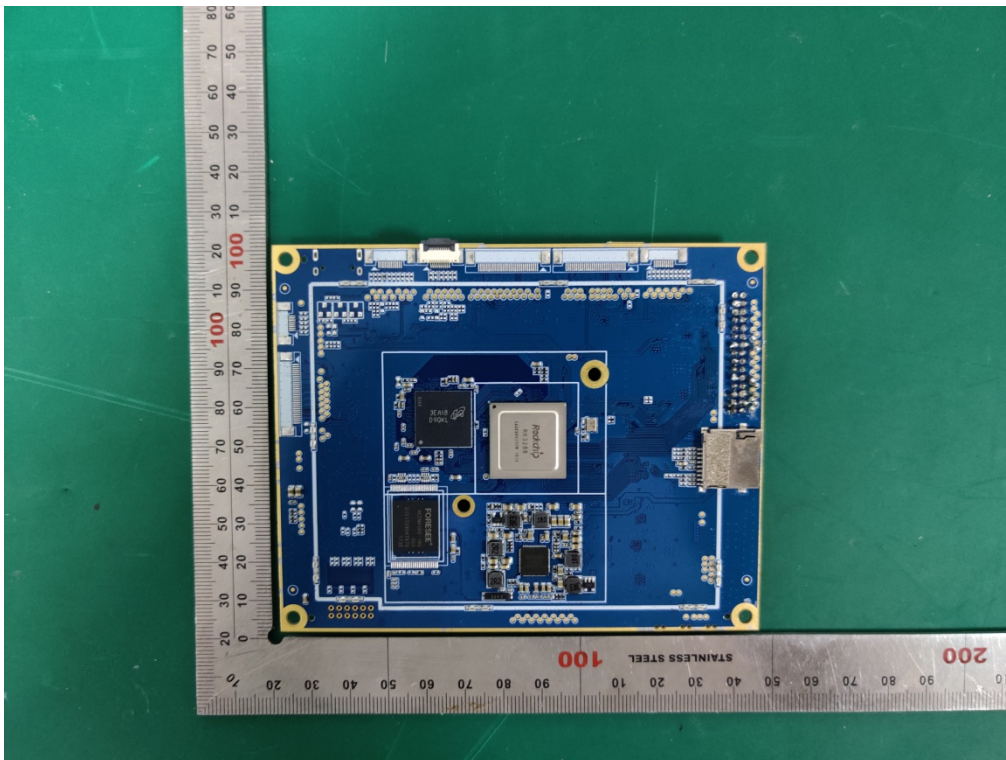

1. PHOTO EUT

Internal Photos
M/N: PT1C

Internal Photos
M/N: PT1C

NFC Antenna
Only receive

Internal Photos
M/N: PT1C

Bluetooth/ BLE/
2.4G Wi-Fi/
5G Wi-Fi
Antenna

Internal Photos
M/N: PT1C

Internal Photos
M/N: PT1C

Internal Photos
M/N: PT1C

Internal Photos
M/N: PT1C

Bluetooth/ BLE/
2.4G Wi-Fi/
5G Wi-Fi
Antenna Port

Internal Photos
M/N: PT1C

Bluetooth/ BLE/
2.4G Wi-Fi/
5G Wi-Fi
Antenna