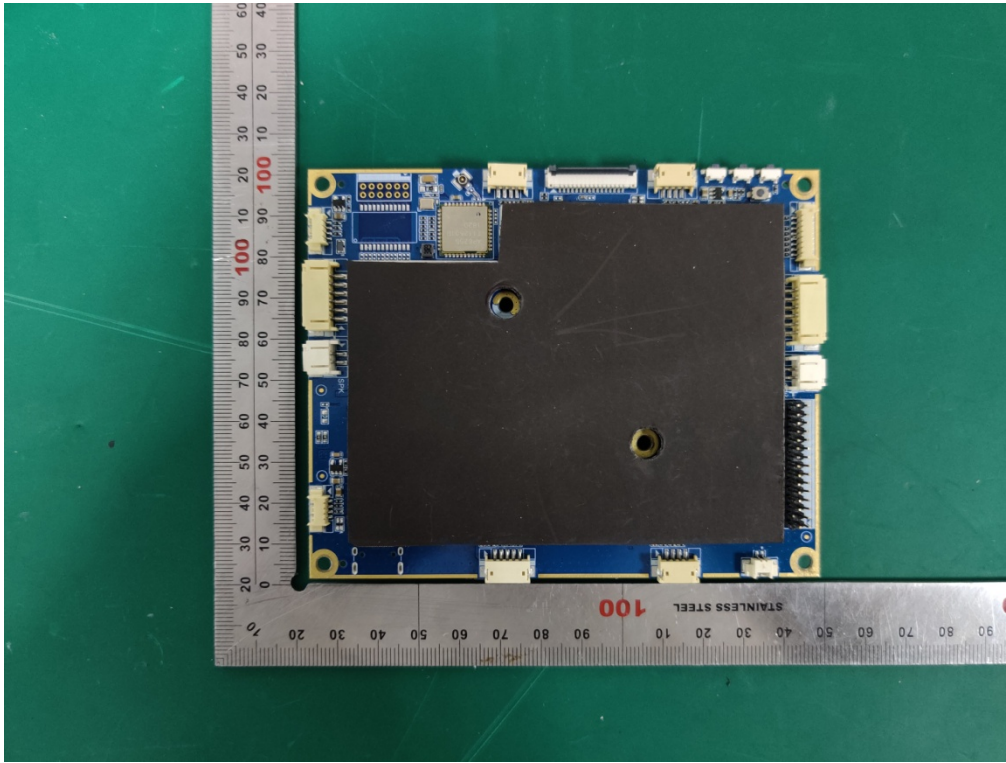

1. PHOTO EUT

Internal Photos
M/N: PT1C

Internal Photos
M/N: PT1C

NFC Antenna
Only receive

Internal Photos
M/N: PT1C

Bluetooth/ BLE/
2.4G Wi-Fi/
5G Wi-Fi
Antenna

Internal Photos
M/N: PT1C

Internal Photos
M/N: PT1C

Internal Photos
M/N: PT1C

Internal Photos
M/N: PT1C

Bluetooth/ BLE/
2.4G Wi-Fi/
5G Wi-Fi
Antenna Port

Internal Photos
M/N: PT1C

Bluetooth/ BLE/
2.4G Wi-Fi/
5G Wi-Fi
Antenna