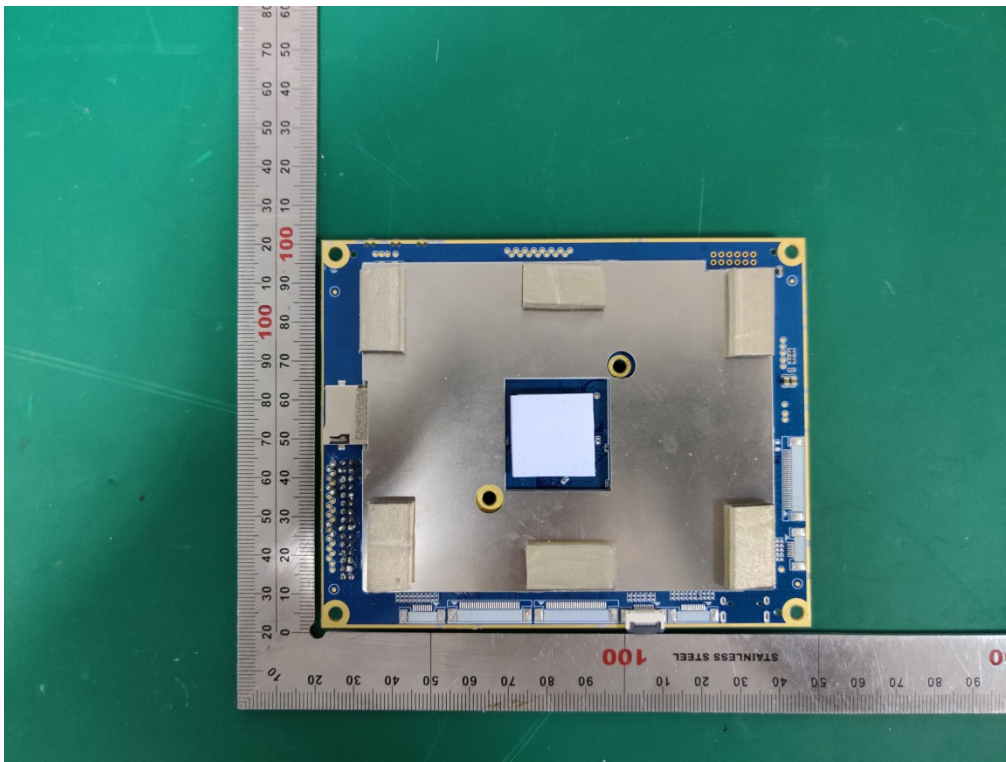

1. PHOTO EUT

Internal Photos
M/N: PT1C

Internal Photos
M/N: PT1C

NFC Antenna
Only receive

Internal Photos
M/N: PT1C

Bluetooth/ BLE/
2.4G Wi-Fi/
5G Wi-Fi
Antenna

Internal Photos
M/N: PT1C

Internal Photos
M/N: PT1C

Internal Photos
M/N: PT1C

Internal Photos
M/N: PT1C

Bluetooth/ BLE/
2.4G Wi-Fi/
5G Wi-Fi
Antenna Port

Internal Photos
M/N: PT1C

Bluetooth/ BLE/
2.4G Wi-Fi/
5G Wi-Fi
Antenna