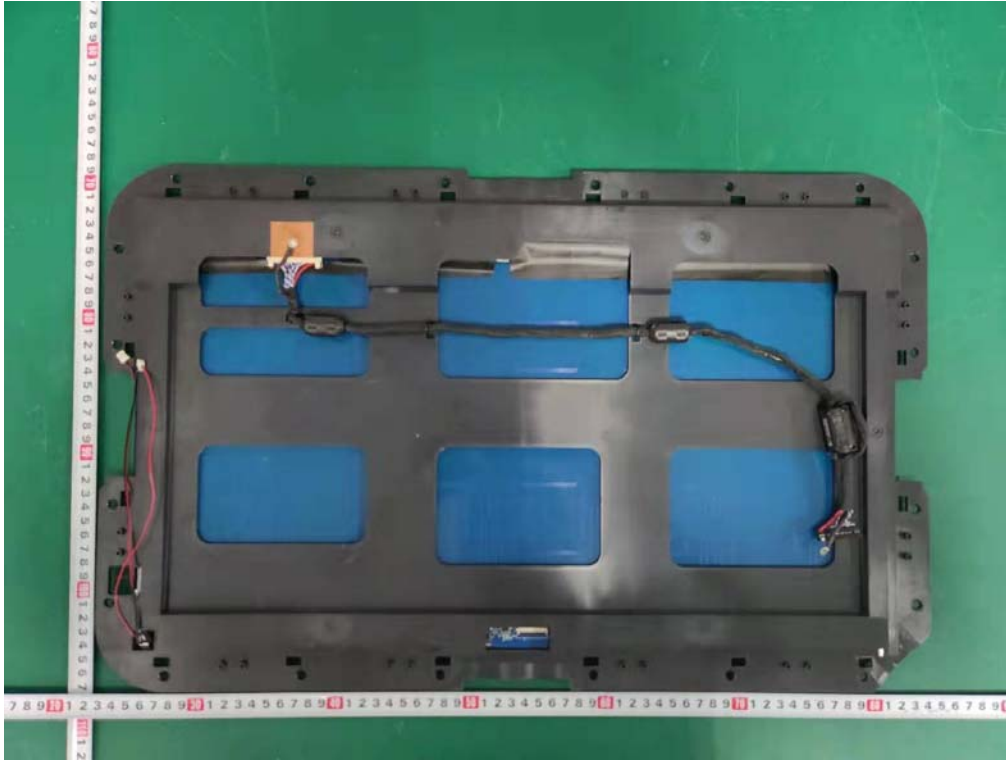

1. PHOTO EUT

Internal Photos
M/N: PT1C

Internal Photos
M/N: PT1C

NFC Antenna
Only receive

Internal Photos
M/N: PT1C

Bluetooth/ BLE/
2.4G Wi-Fi/
5G Wi-Fi
Antenna

Internal Photos
M/N: PT1C

Internal Photos
M/N: PT1C

Internal Photos
M/N: PT1C

Internal Photos
M/N: PT1C

Bluetooth/ BLE/
2.4G Wi-Fi/
5G Wi-Fi
Antenna Port

Internal Photos
M/N: PT1C

Bluetooth/ BLE/
2.4G Wi-Fi/
5G Wi-Fi
Antenna