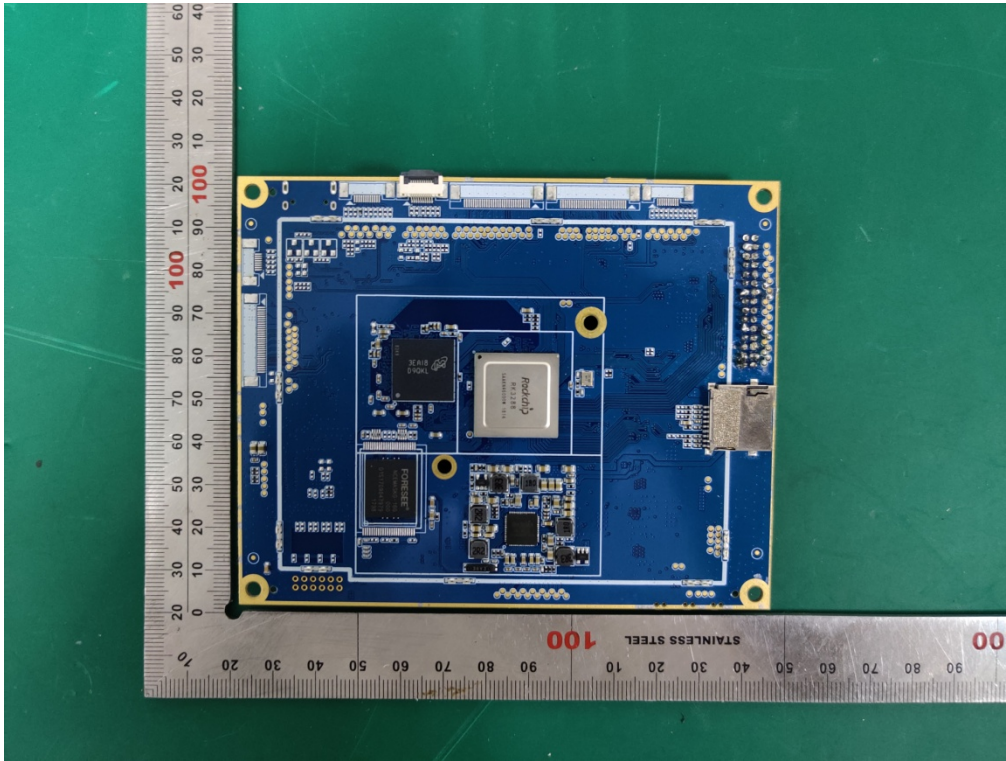

1. PHOTO EUT

Internal Photos
M/N: PT1C

Internal Photos
M/N: PT1C

NFC Antenna
Only receive

Internal Photos
M/N: PT1C

Bluetooth/ BLE/
2.4G Wi-Fi/
5G Wi-Fi
Antenna

Internal Photos
M/N: PT1C

Internal Photos
M/N: PT1C

Internal Photos
M/N: PT1C

Internal Photos
M/N: PT1C

Bluetooth/ BLE/
2.4G Wi-Fi/
5G Wi-Fi
Antenna Port

Internal Photos
M/N: PT1C

Bluetooth/ BLE/
2.4G Wi-Fi/
5G Wi-Fi
Antenna