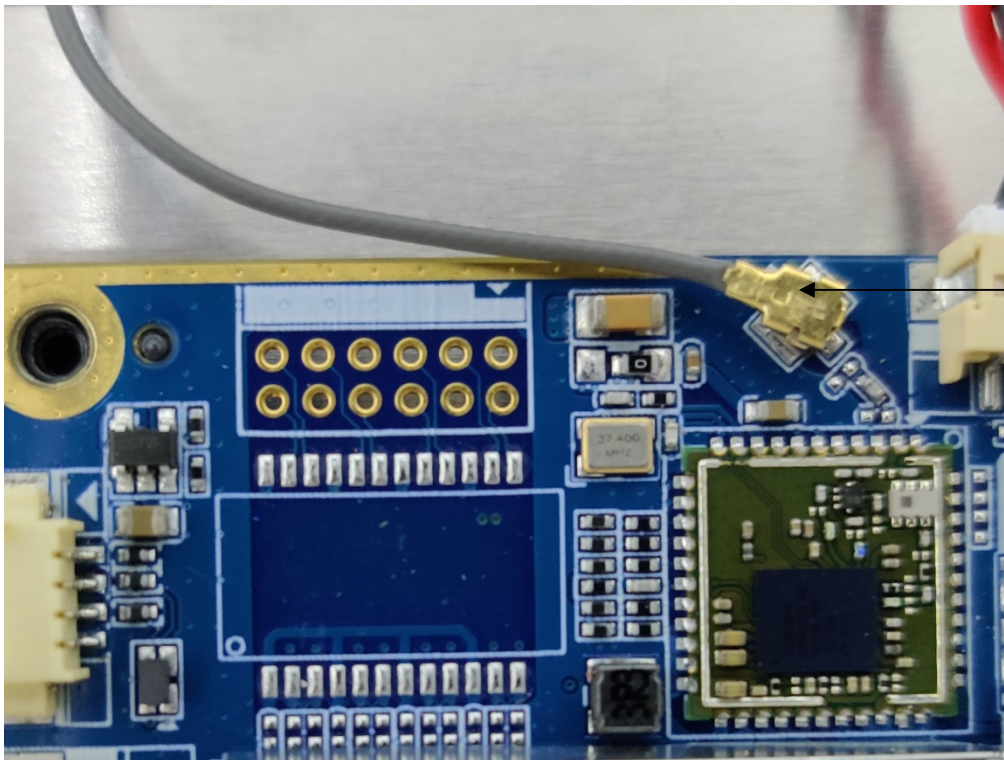

1. PHOTO EUT

Internal Photos
M/N: PT1C

Internal Photos
M/N: PT1C

NFC Antenna
Only receive

Internal Photos
M/N: PT1C

Bluetooth/ BLE/
2.4G Wi-Fi/
5G Wi-Fi
Antenna

Internal Photos
M/N: PT1C

Internal Photos
M/N: PT1C

Internal Photos
M/N: PT1C

Internal Photos
M/N: PT1C

Bluetooth/ BLE/
2.4G Wi-Fi/
5G Wi-Fi
Antenna Port

Internal Photos
M/N: PT1C

Bluetooth/ BLE/
2.4G Wi-Fi/
5G Wi-Fi
Antenna