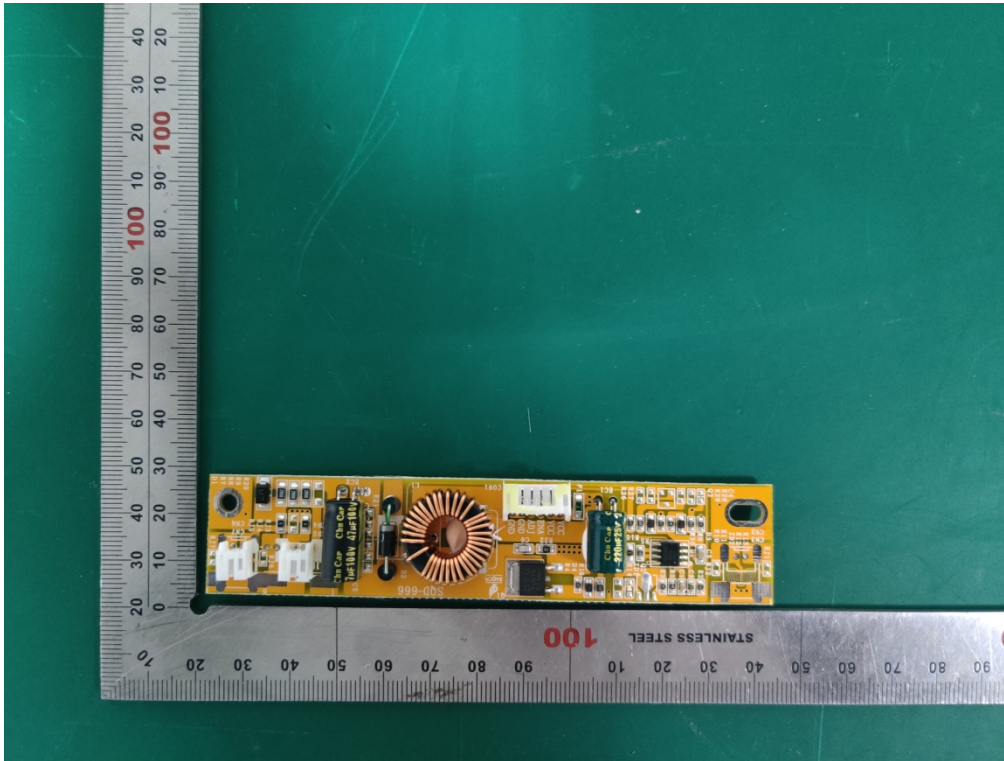

1. PHOTO EUT

Internal Photos
M/N: PT1C

Internal Photos
M/N: PT1C

NFC Antenna
Only receive

Internal Photos
M/N: PT1C

Bluetooth/ BLE/
2.4G Wi-Fi/
5G Wi-Fi
Antenna

Internal Photos
M/N: PT1C

Internal Photos
M/N: PT1C

Internal Photos
M/N: PT1C

Internal Photos
M/N: PT1C

Bluetooth/ BLE/
2.4G Wi-Fi/
5G Wi-Fi
Antenna Port

Internal Photos
M/N: PT1C

Bluetooth/ BLE/
2.4G Wi-Fi/
5G Wi-Fi
Antenna