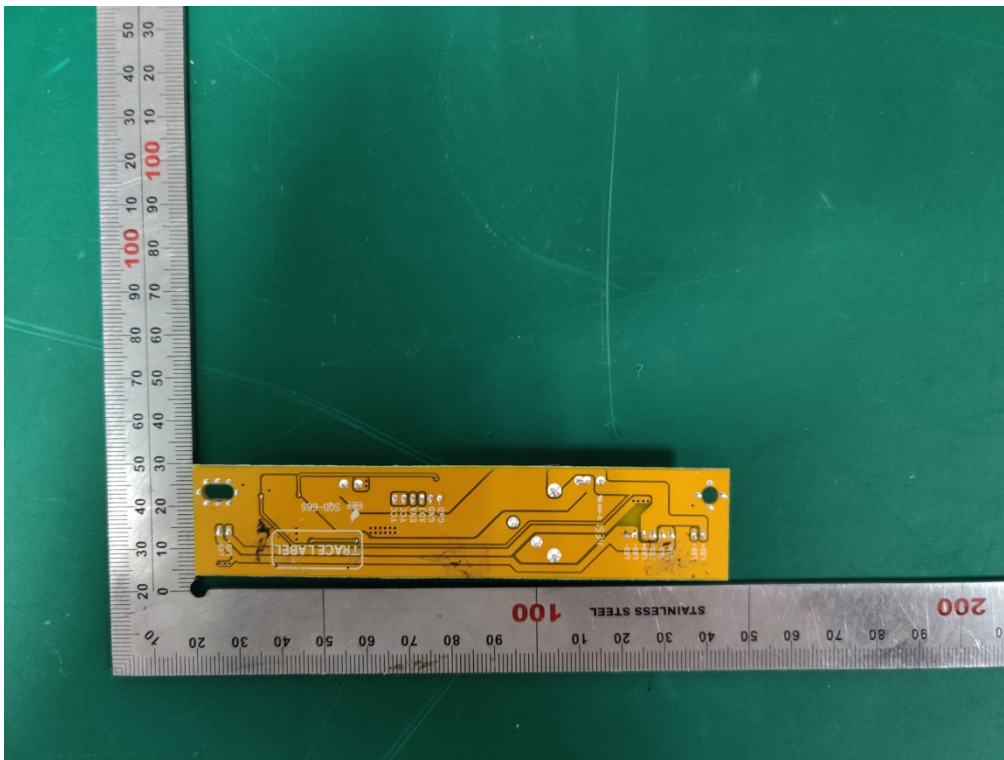

1. PHOTO EUT

Internal Photos
M/N: PT1C

Internal Photos
M/N: PT1C

NFC Antenna
Only receive

Internal Photos
M/N: PT1C

Bluetooth/ BLE/
2.4G Wi-Fi/
5G Wi-Fi
Antenna

Internal Photos
M/N: PT1C

Internal Photos
M/N: PT1C

Internal Photos
M/N: PT1C

Internal Photos
M/N: PT1C

Bluetooth/ BLE/
2.4G Wi-Fi/
5G Wi-Fi
Antenna Port

Internal Photos
M/N: PT1C

Bluetooth/ BLE/
2.4G Wi-Fi/
5G Wi-Fi
Antenna