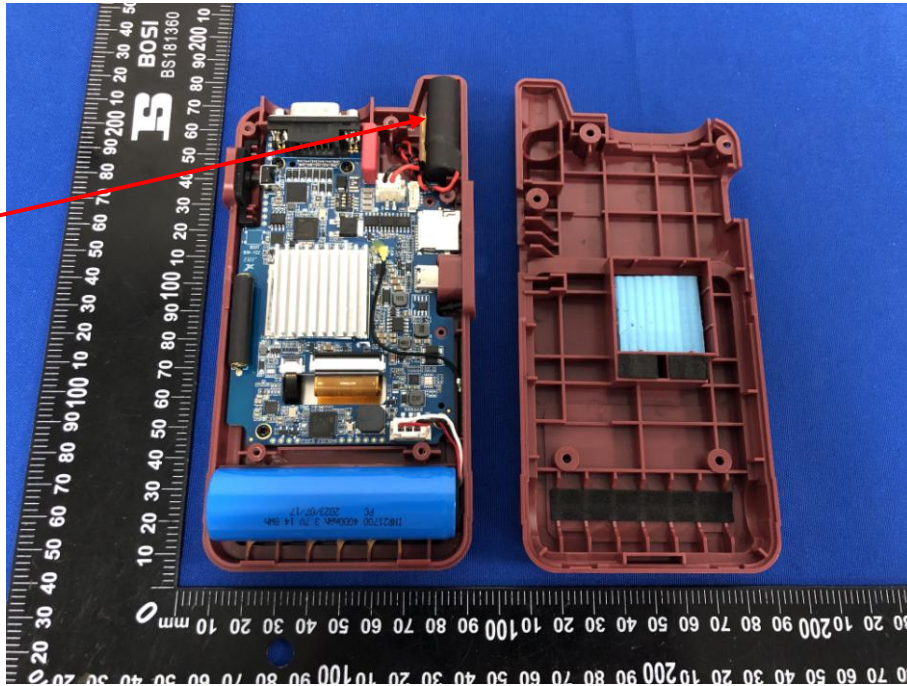

Appendix C: Photographs of EUT

Product: TPMS Diagnostic Tool

Internal Photos

Model: TKTT6

125KHz
Antenna

433/315
Antenna

BT/BLE/WIFI
Antenna