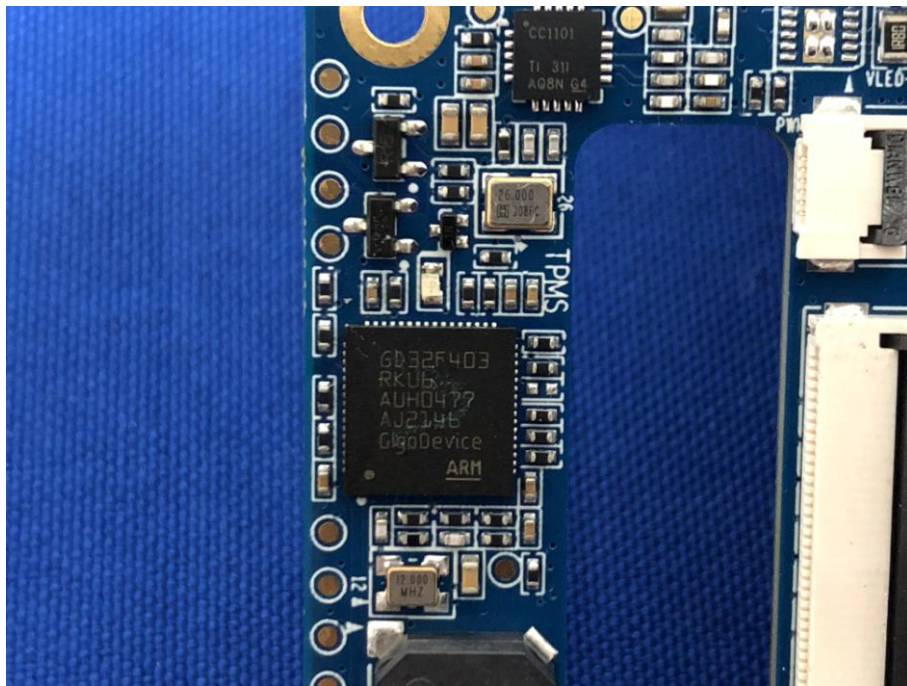

Appendix C: Photographs of EUT

Product: TPMS Diagnostic Tool

Internal Photos

Model: TKTT6

125KHz
Antenna

433/315
Antenna

BT/BLE/WIFI
Antenna