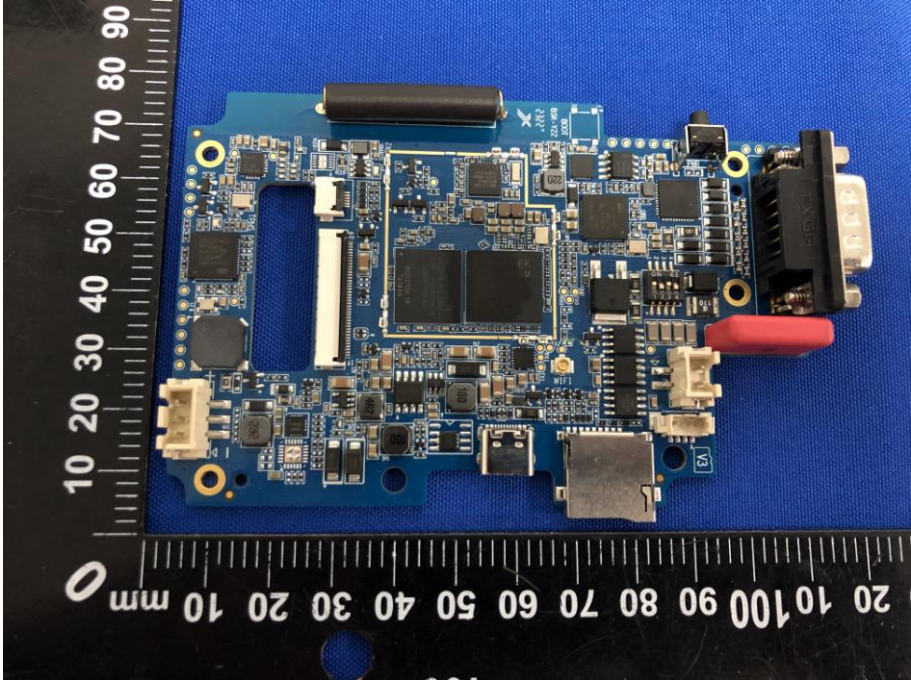

Appendix C: Photographs of EUT

Product: TPMS Diagnostic Tool

Internal Photos

Model: TKTT6

125KHz
Antenna

433/315
Antenna

BT/BLE/WIFI
Antenna