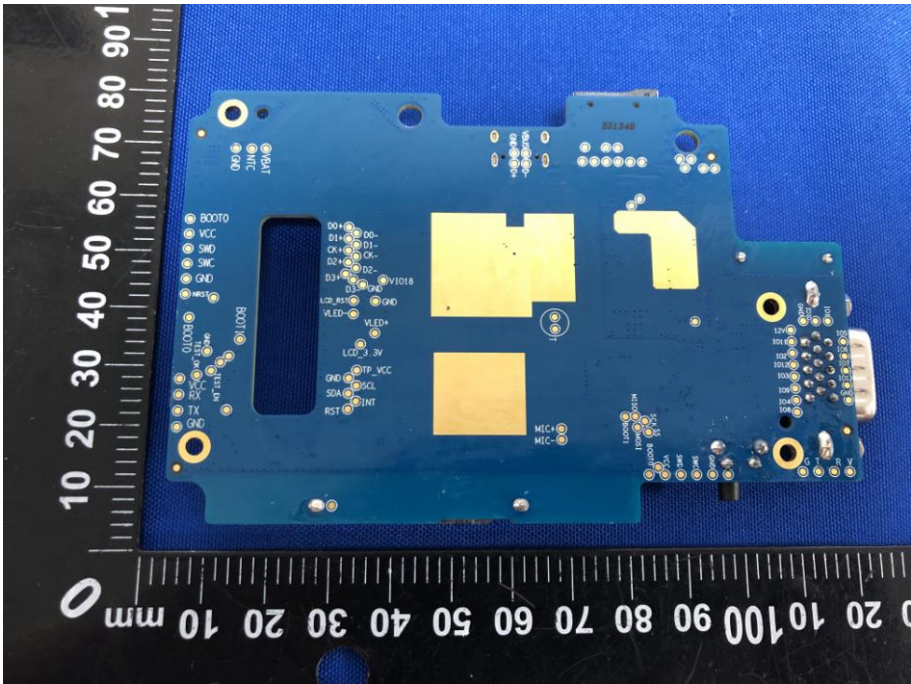

Appendix C: Photographs of EUT

Product: TPMS Diagnostic Tool

Internal Photos

Model: TKTT6

125KHz
Antenna

433/315
Antenna

BT/BLE/WIFI
Antenna