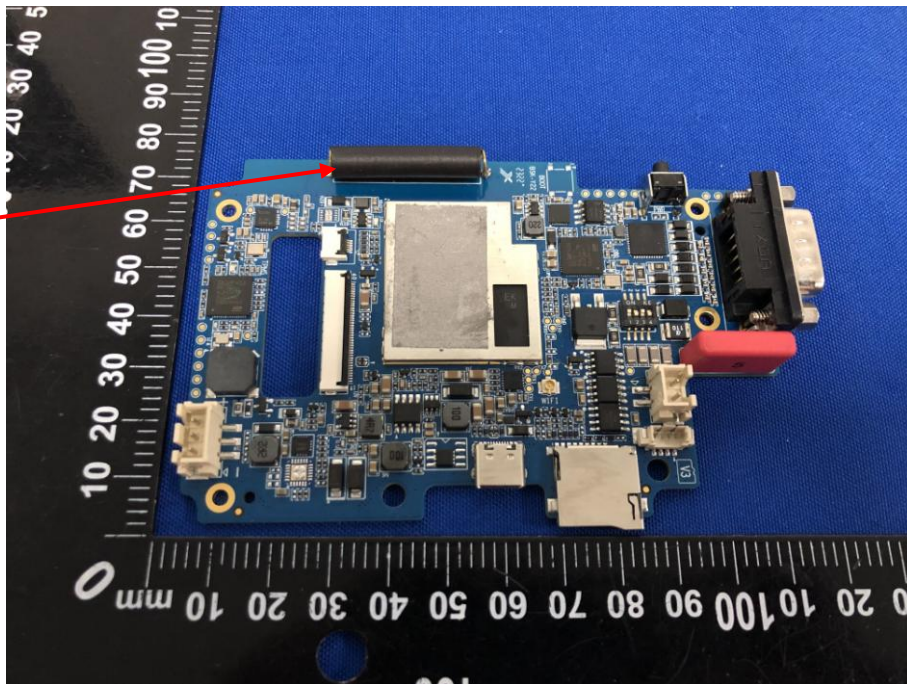

Appendix C: Photographs of EUT

Product: TPMS Diagnostic Tool

Internal Photos

Model: TKTT6

125KHz
Antenna

433/315
Antenna

BT/BLE/WIFI
Antenna