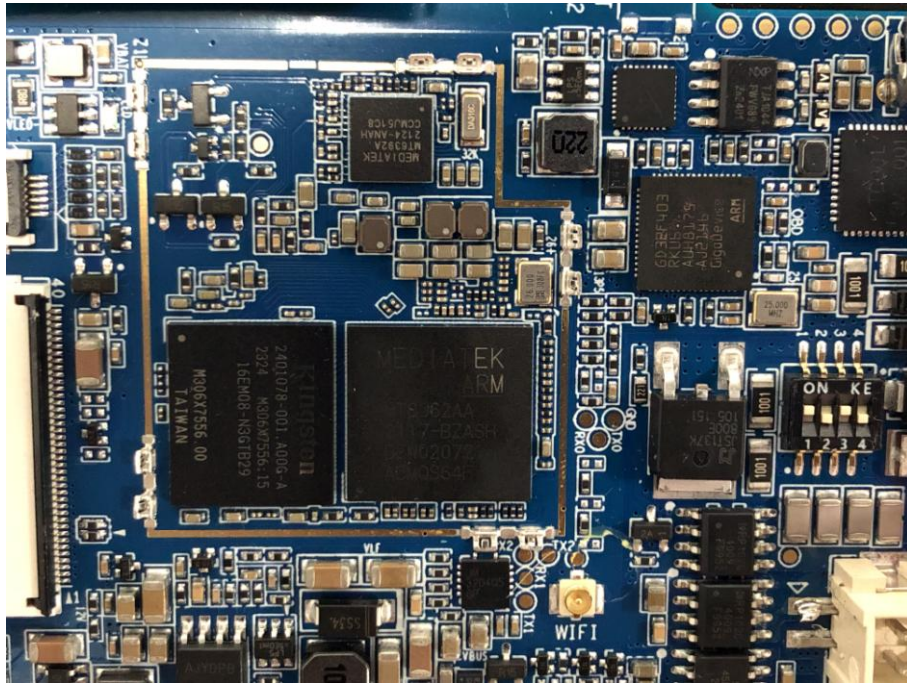

Appendix C: Photographs of EUT

Product: TPMS Diagnostic Tool

Internal Photos

Model: TKTT6

125KHz
Antenna

433/315
Antenna

BT/BLE/WIFI
Antenna