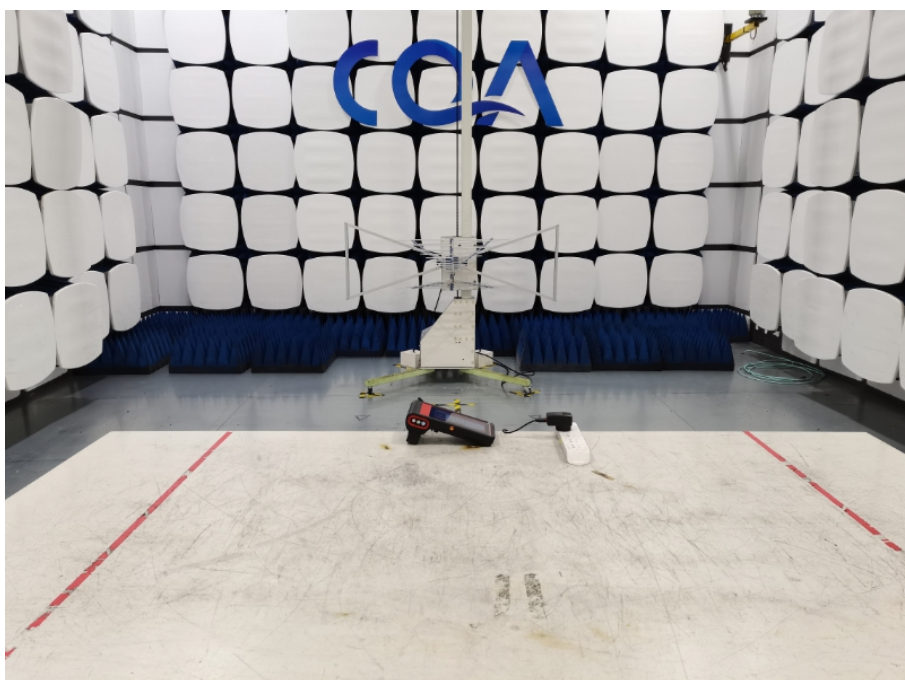

Setup photos

1 Photographs - EUT Test Setup

1.1 Radiated Spurious Emission

9kHz~30MHz:

30MHz~1GHz:

Above 1GHz:

1.2 Conducted Emission