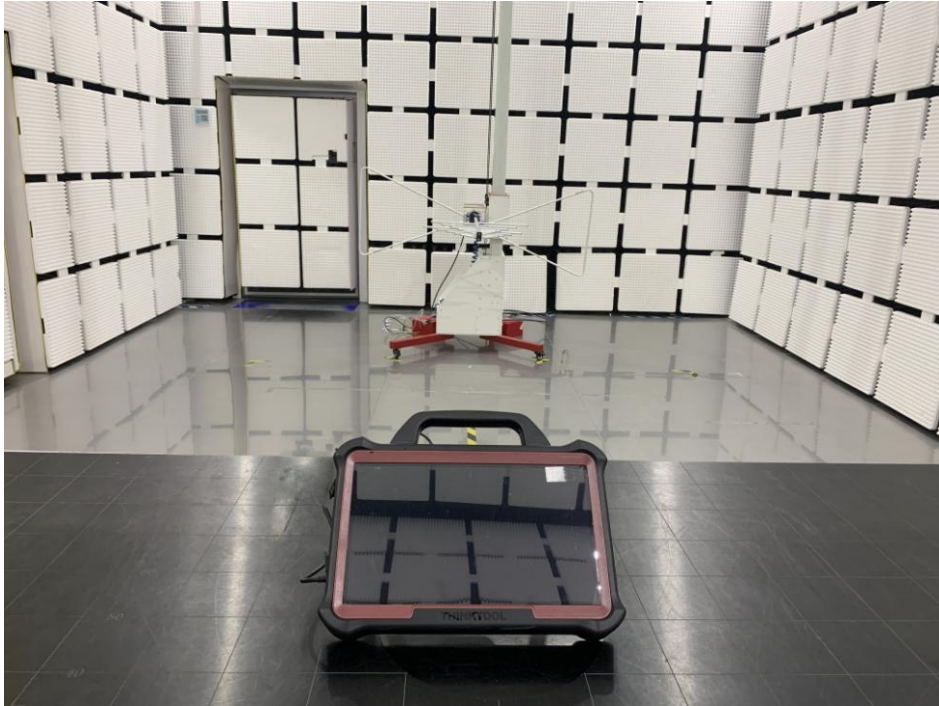

Appendix B: Photographs of Test Setup

Product: THINKTOOL Max, THINKTOOL Platinum S20, THINKTOOL Euro Max
Model: TKT06
Radiated Emission

Conducted Emission