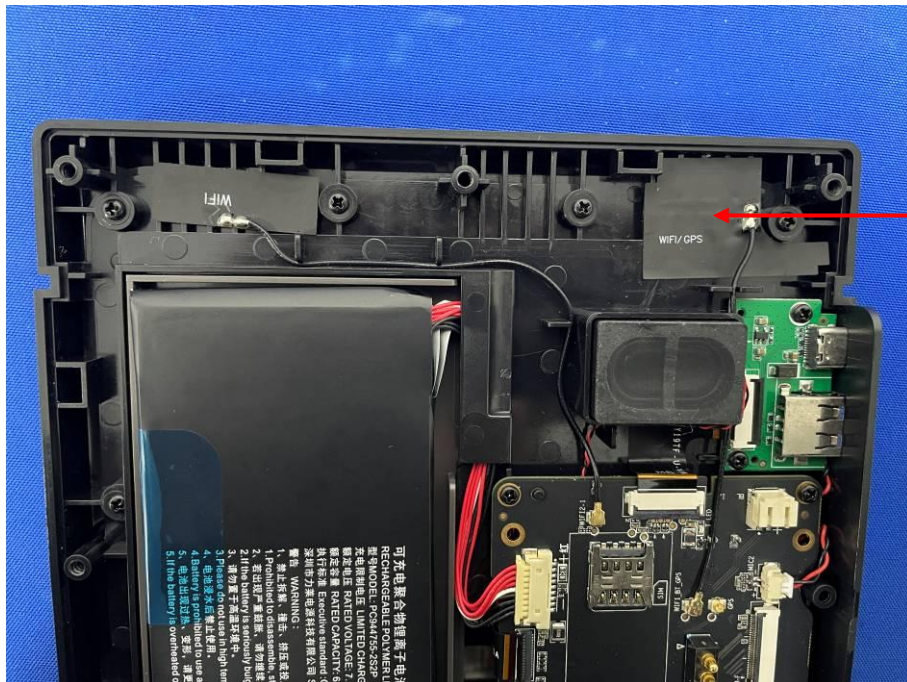

Appendix C: Photographs of EUT

Product: Modular Comprehensive Automotive Diagnostic Tool

Model: TKX08

Internal Photos

Antenna