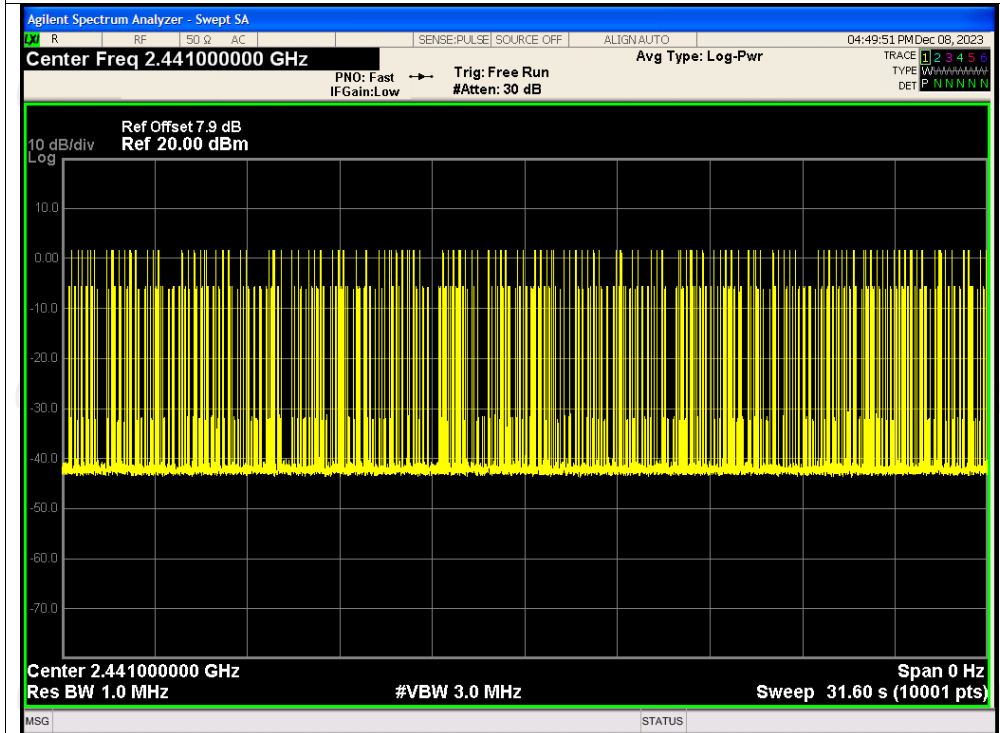

Dwell NVNT 3-DH3 2441MHz One Burst

Dwell NVNT 3-DH3 2441MHz Accumulated

Dwell NVNT 3-DH5 2441MHz One Burst

Dwell NVNT 3-DH5 2441MHz Accumulated

Appendix B: Photographs of Test Setup
Product: Modular Comprehensive Automotive Diagnostic Tool
Model: TKX08
Radiated Emission

Conducted Emission

Appendix C: Photographs of EUT
Product: Modular Comprehensive Automotive Diagnostic Tool
Model: TKX08
External Photos

Product: Modular Comprehensive Automotive Diagnostic Tool
Model: TKX08
Internal Photos