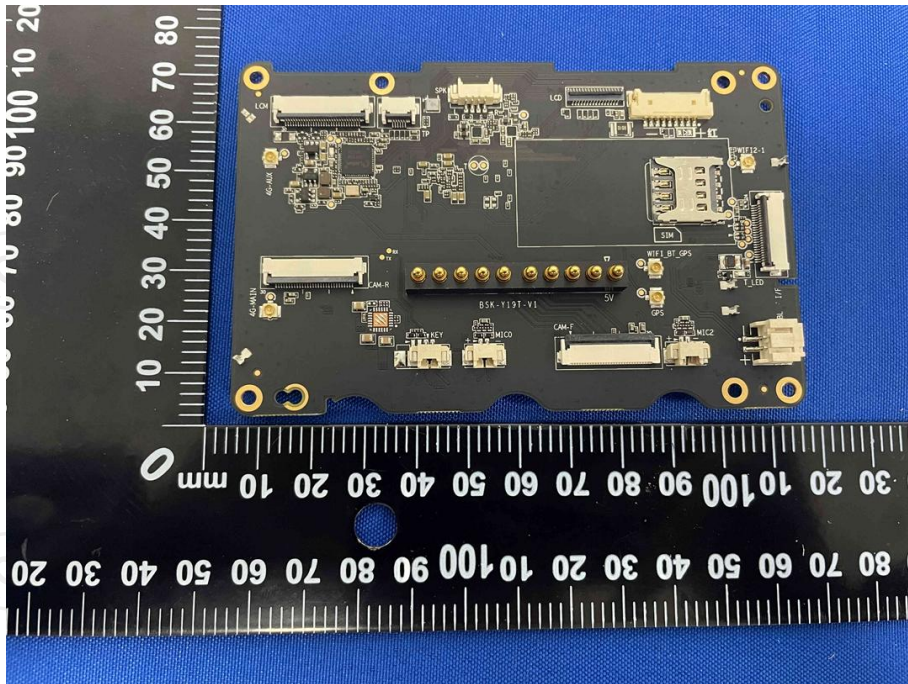

Dwell NVNT 3-DH3 2441MHz One Burst

Dwell NVNT 3-DH3 2441MHz Accumulated

Dwell NVNT 3-DH5 2441MHz One Burst

Dwell NVNT 3-DH5 2441MHz Accumulated

Appendix B: Photographs of Test Setup
Product: Modular Comprehensive Automotive Diagnostic Tool
Model: TKX08
Radiated Emission

Conducted Emission

Appendix C: Photographs of EUT
Product: Modular Comprehensive Automotive Diagnostic Tool
Model: TKX08
External Photos

Product: Modular Comprehensive Automotive Diagnostic Tool
Model: TKX08
Internal Photos