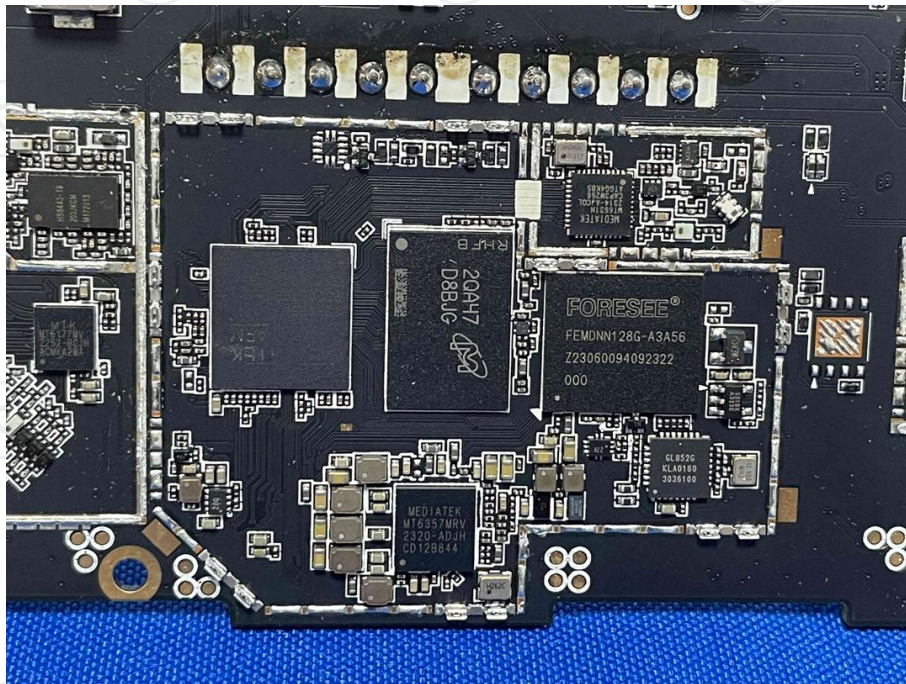

Dwell NVNT 3-DH3 2441MHz One Burst

Dwell NVNT 3-DH3 2441MHz Accumulated

Dwell NVNT 3-DH5 2441MHz One Burst

Dwell NVNT 3-DH5 2441MHz Accumulated

Appendix B: Photographs of Test Setup
Product: Modular Comprehensive Automotive Diagnostic Tool
Model: TKX08
Radiated Emission

Conducted Emission

Appendix C: Photographs of EUT
Product: Modular Comprehensive Automotive Diagnostic Tool
Model: TKX08
External Photos

Product: Modular Comprehensive Automotive Diagnostic Tool
Model: TKX08
Internal Photos