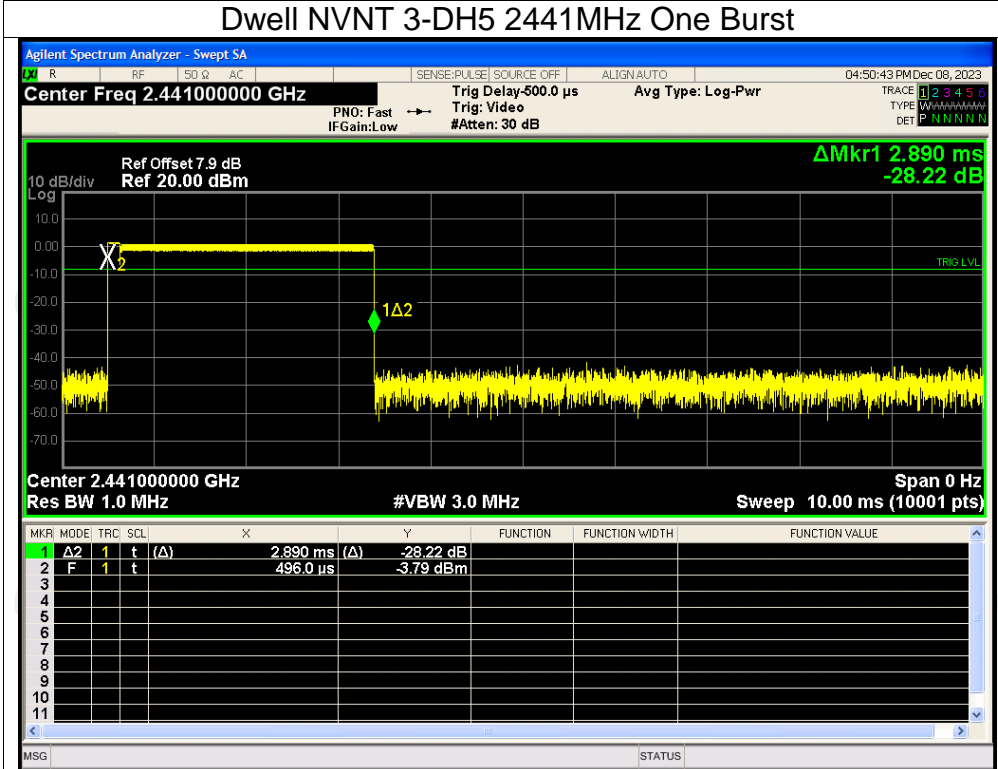

Dwell NVNT 3-DH3 2441MHz One Burst

Dwell NVNT 3-DH3 2441MHz Accumulated

Dwell NVNT 3-DH5 2441MHz One Burst

Dwell NVNT 3-DH5 2441MHz Accumulated

Appendix B: Photographs of Test Setup
Product: Modular Comprehensive Automotive Diagnostic Tool
Model: TKX08
Radiated Emission

Conducted Emission

Appendix C: Photographs of EUT
Product: Modular Comprehensive Automotive Diagnostic Tool
Model: TKX08
External Photos

Product: Modular Comprehensive Automotive Diagnostic Tool
Model: TKX08
Internal Photos