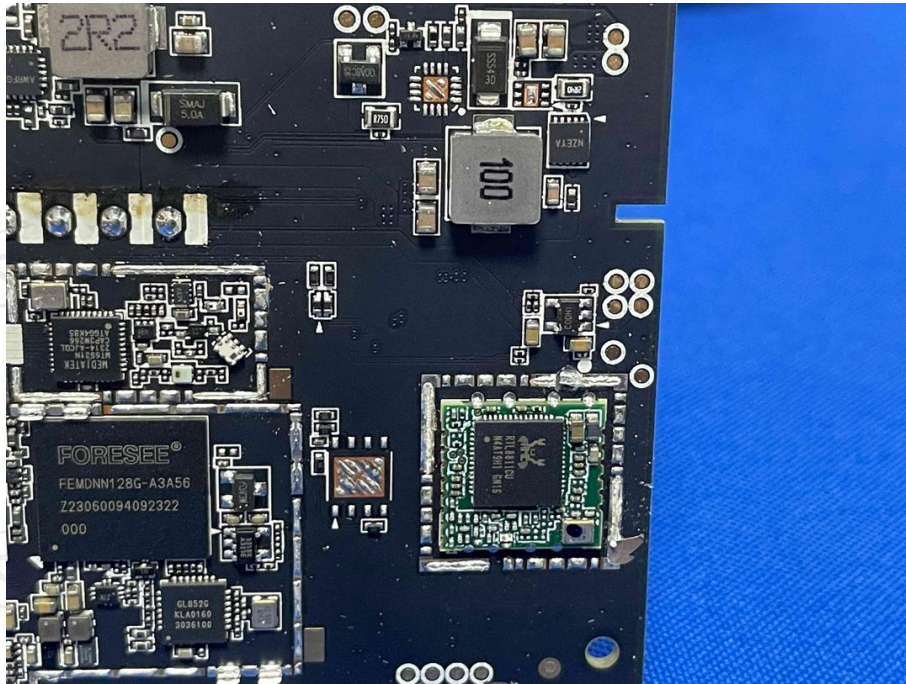

Dwell NVNT 3-DH3 2441MHz One Burst

Dwell NVNT 3-DH3 2441MHz Accumulated

Dwell NVNT 3-DH5 2441MHz One Burst

Dwell NVNT 3-DH5 2441MHz Accumulated

Appendix B: Photographs of Test Setup
Product: Modular Comprehensive Automotive Diagnostic Tool
Model: TKX08
Radiated Emission

Conducted Emission

Appendix C: Photographs of EUT
Product: Modular Comprehensive Automotive Diagnostic Tool
Model: TKX08
External Photos

Product: Modular Comprehensive Automotive Diagnostic Tool
Model: TKX08
Internal Photos