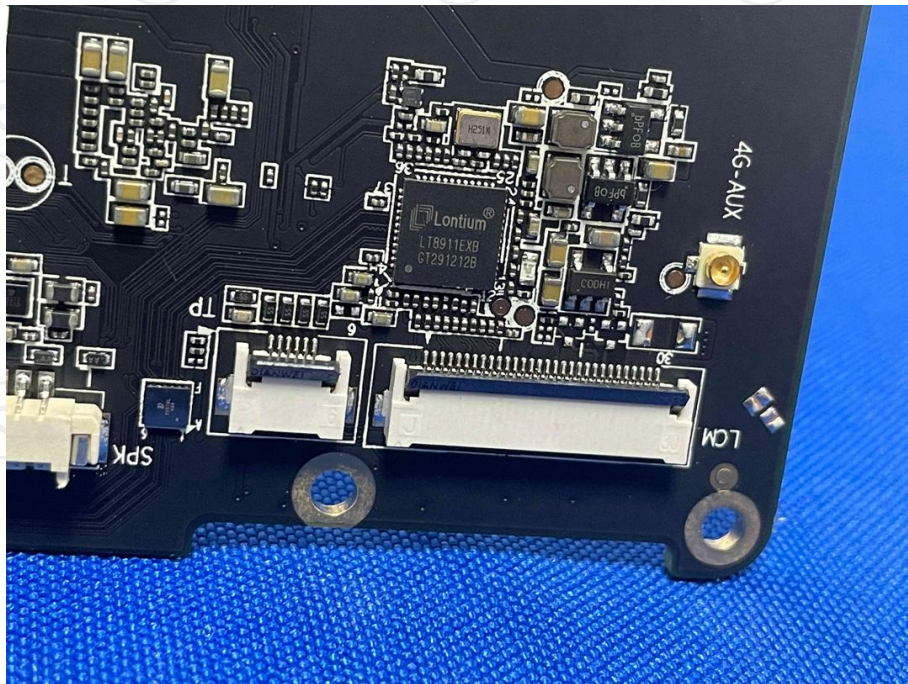

Dwell NVNT 3-DH3 2441MHz One Burst

Dwell NVNT 3-DH3 2441MHz Accumulated

Dwell NVNT 3-DH5 2441MHz One Burst

Dwell NVNT 3-DH5 2441MHz Accumulated

Appendix B: Photographs of Test Setup
Product: Modular Comprehensive Automotive Diagnostic Tool
Model: TKX08
Radiated Emission

Conducted Emission

Appendix C: Photographs of EUT
Product: Modular Comprehensive Automotive Diagnostic Tool
Model: TKX08
External Photos

Product: Modular Comprehensive Automotive Diagnostic Tool
Model: TKX08
Internal Photos