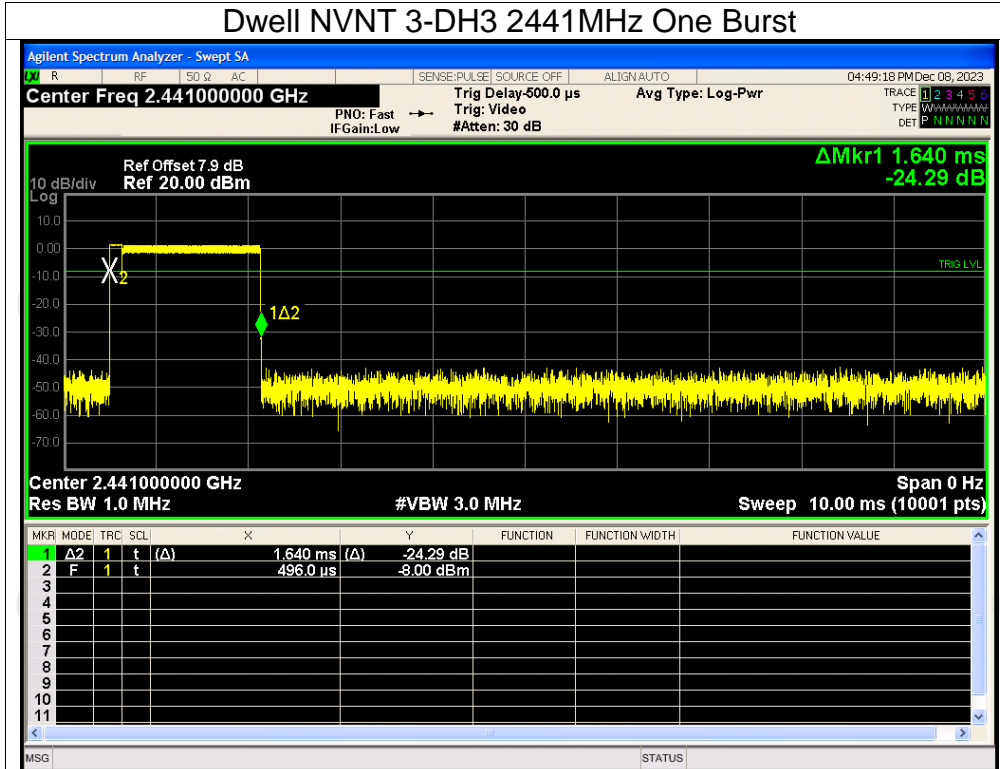

Dwell NVNT 3-DH3 2441MHz One Burst

Dwell NVNT 3-DH3 2441MHz Accumulated

Dwell NVNT 3-DH5 2441MHz One Burst

Dwell NVNT 3-DH5 2441MHz Accumulated

Appendix B: Photographs of Test Setup
Product: Modular Comprehensive Automotive Diagnostic Tool
Model: TKX08
Radiated Emission

Conducted Emission

Appendix C: Photographs of EUT
Product: Modular Comprehensive Automotive Diagnostic Tool
Model: TKX08
External Photos

Product: Modular Comprehensive Automotive Diagnostic Tool
Model: TKX08
Internal Photos