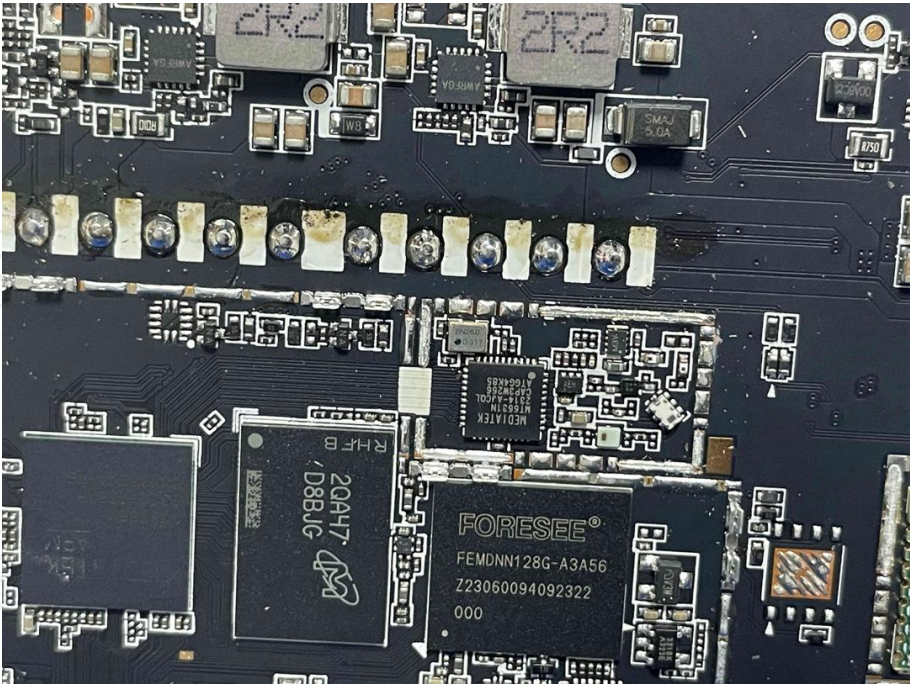

Dwell NVNT 3-DH3 2441MHz One Burst

Dwell NVNT 3-DH3 2441MHz Accumulated

Dwell NVNT 3-DH5 2441MHz One Burst

Dwell NVNT 3-DH5 2441MHz Accumulated

Appendix B: Photographs of Test Setup
Product: Modular Comprehensive Automotive Diagnostic Tool
Model: TKX08
Radiated Emission

Conducted Emission

Appendix C: Photographs of EUT
Product: Modular Comprehensive Automotive Diagnostic Tool
Model: TKX08
External Photos

Product: Modular Comprehensive Automotive Diagnostic Tool
Model: TKX08
Internal Photos