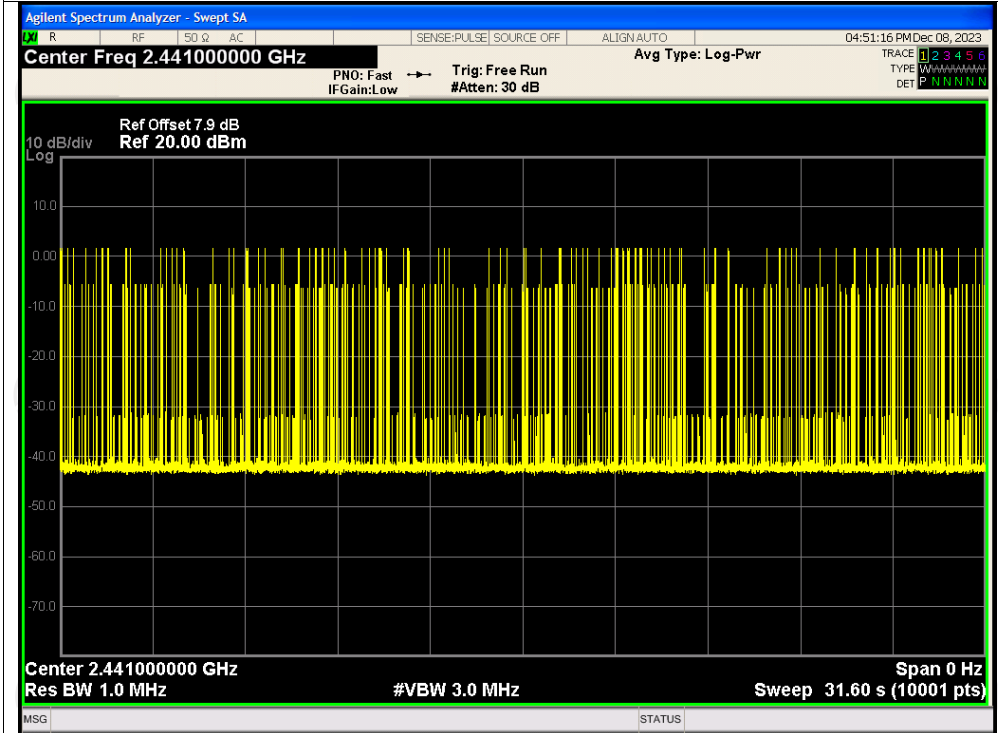

Dwell NVNT 3-DH3 2441MHz One Burst

Dwell NVNT 3-DH3 2441MHz Accumulated

Dwell NVNT 3-DH5 2441MHz One Burst

Dwell NVNT 3-DH5 2441MHz Accumulated

Appendix B: Photographs of Test Setup
Product: Modular Comprehensive Automotive Diagnostic Tool
Model: TKX08
Radiated Emission

Conducted Emission

Appendix C: Photographs of EUT
Product: Modular Comprehensive Automotive Diagnostic Tool
Model: TKX08
External Photos

Product: Modular Comprehensive Automotive Diagnostic Tool
Model: TKX08
Internal Photos