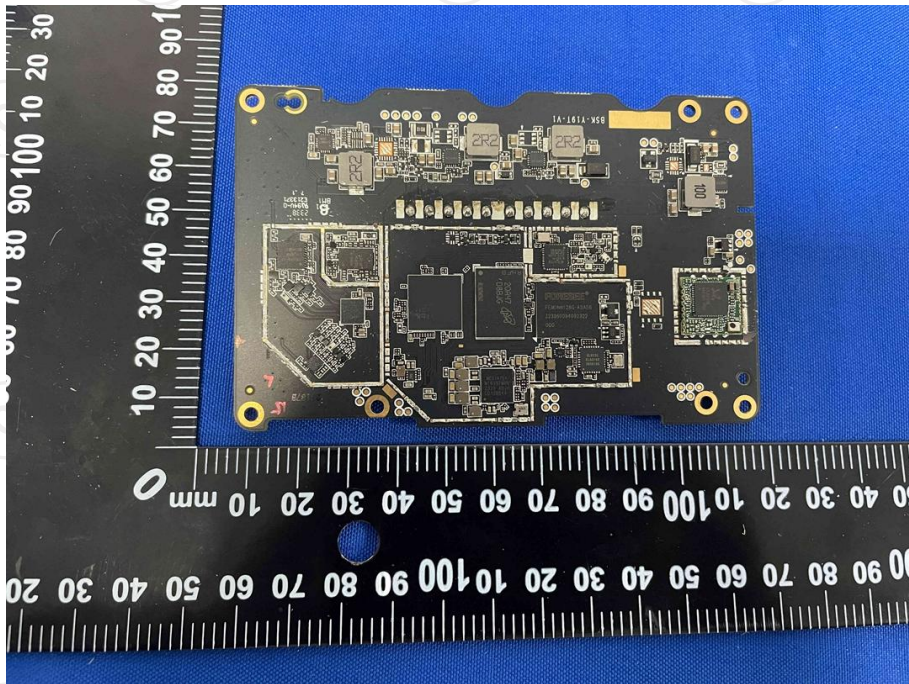

Dwell NVNT 3-DH3 2441MHz One Burst

Dwell NVNT 3-DH3 2441MHz Accumulated

Dwell NVNT 3-DH5 2441MHz One Burst

Dwell NVNT 3-DH5 2441MHz Accumulated

Appendix B: Photographs of Test Setup
Product: Modular Comprehensive Automotive Diagnostic Tool
Model: TKX08
Radiated Emission

Conducted Emission

Appendix C: Photographs of EUT
Product: Modular Comprehensive Automotive Diagnostic Tool
Model: TKX08
External Photos

Product: Modular Comprehensive Automotive Diagnostic Tool
Model: TKX08
Internal Photos